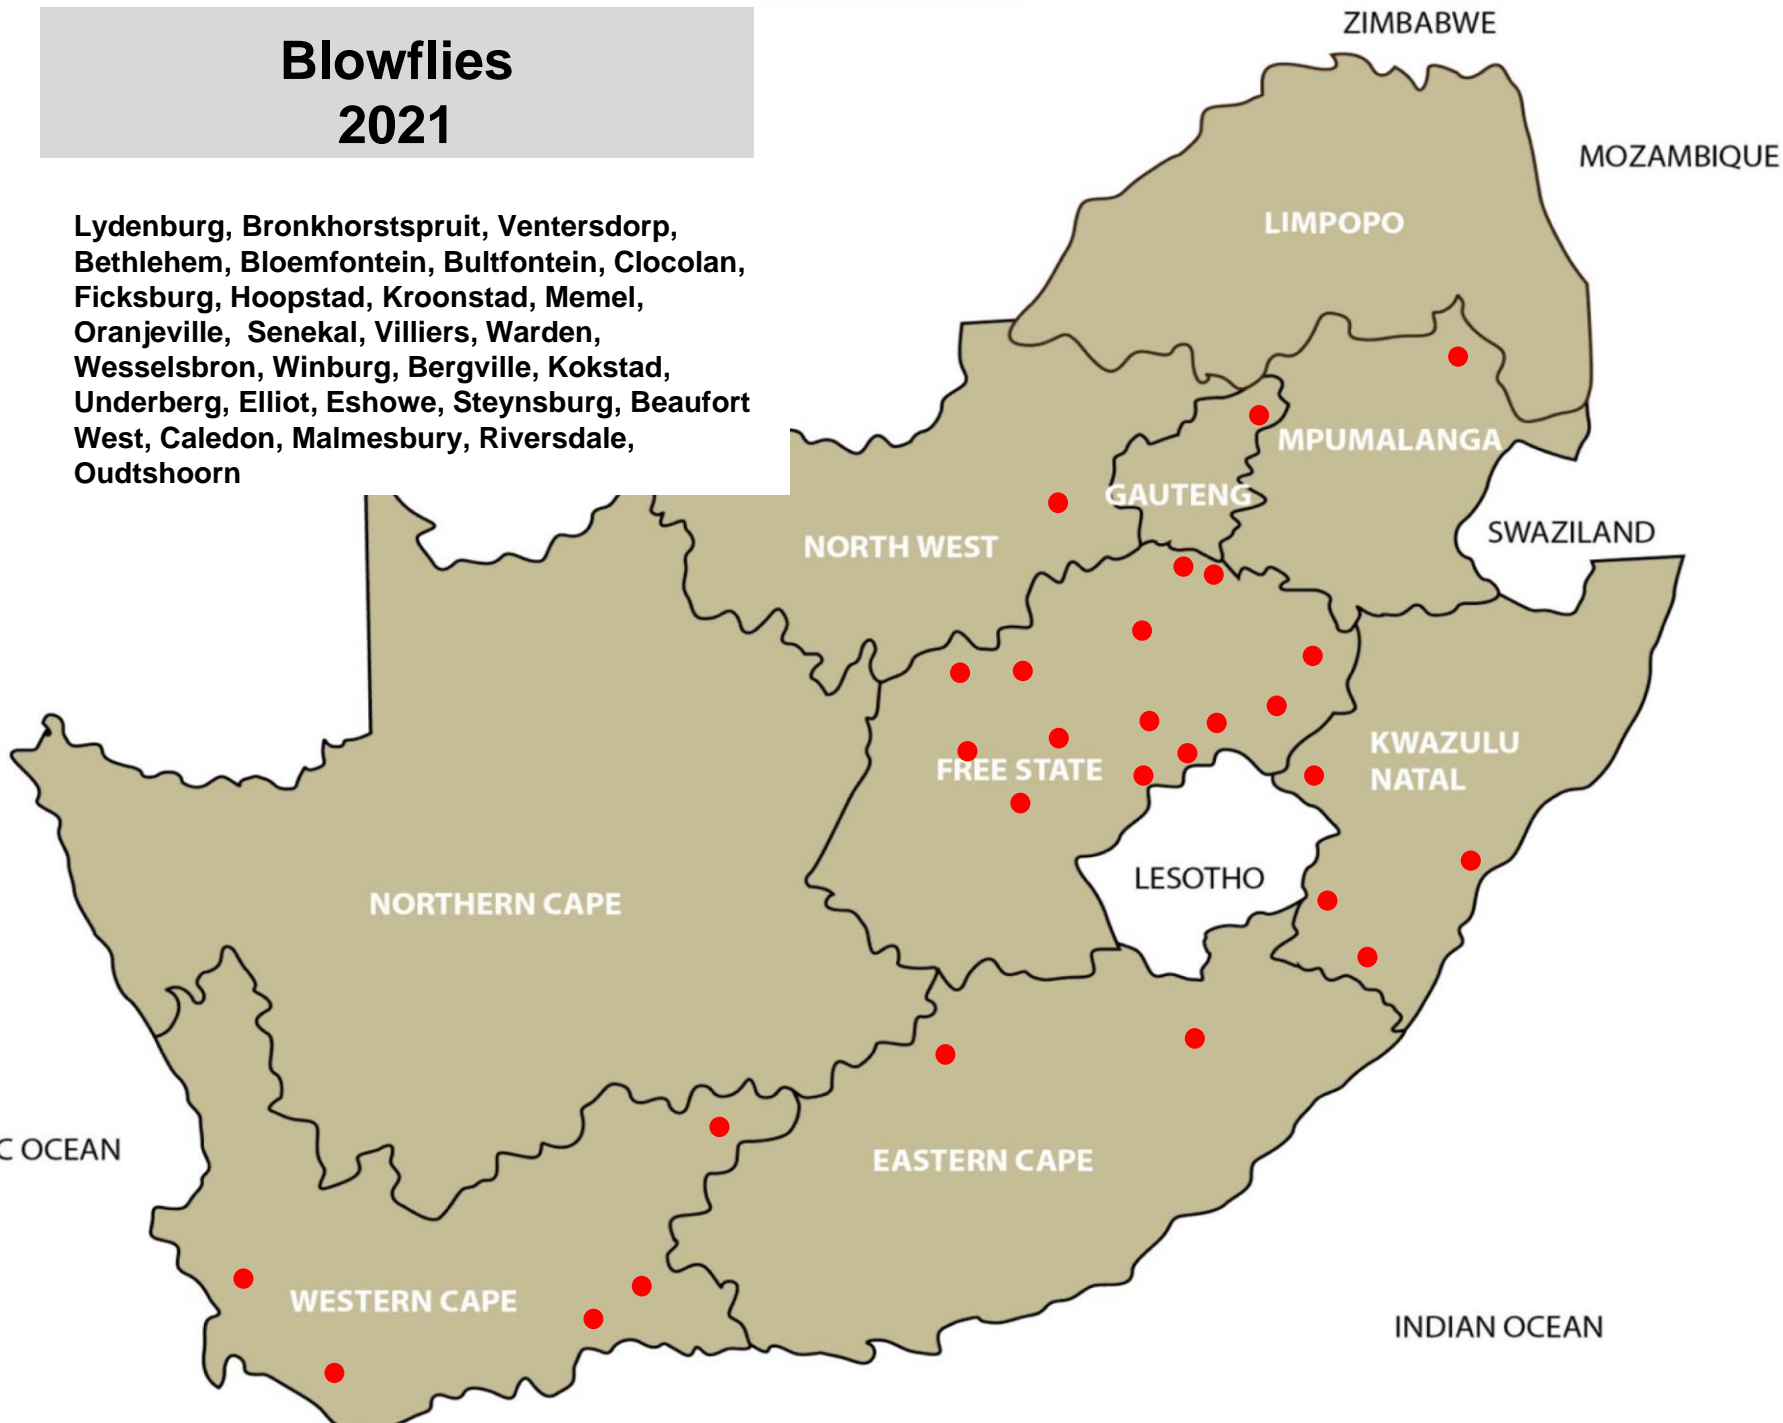

Blowflies 2021

Lydenburg, Bronkhorstspuit, Ventersdorp, Bethlehem, Bloemfontein, Bultfontein, Clocolan, Ficksburg, Hoopstad, Kroonstad, Memel, Oranjeville, Senekal, Villiers, Warden, Wesselsbron, Winburg, Bergville, Kokstad, Underberg, Elliot, Eshowe, Steynsburg, Beaufort West, Caledon, Malmesbury, Riversdale, Oudtshoorn