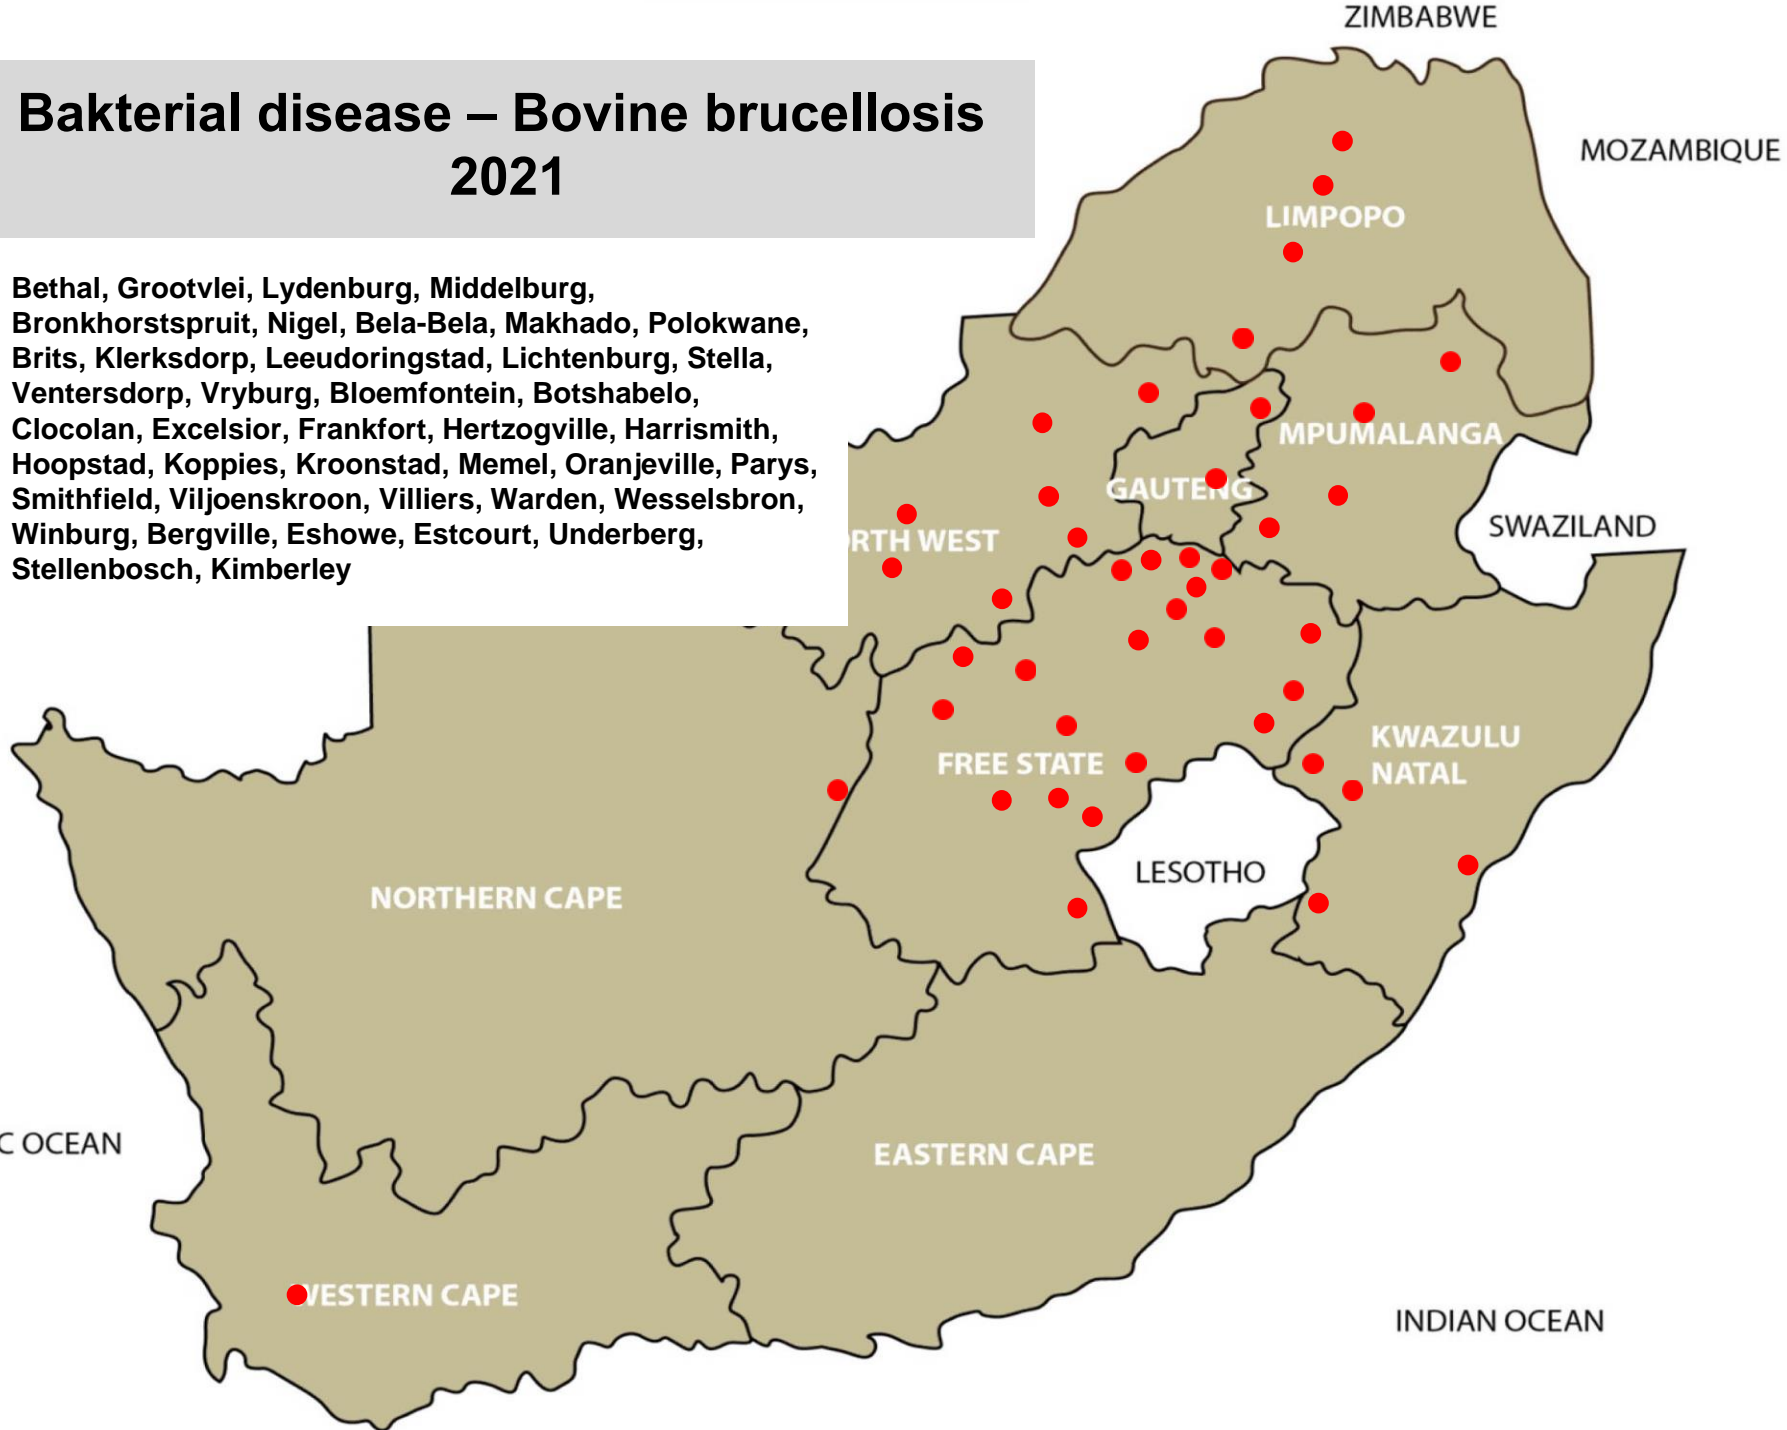

Bacterial disease – Bovine brucellosis 2021

Bethal, Grootvlei, Lydenburg, Middelburg, Bronkhorstspuit, Nigel, Bela-Bela, Makhado, Polokwane, Brits, Klerksdorp, Leeudoringstad, Lichtenburg, Stella, Ventersdorp, Vryburg, Bloemfontein, Botshabelo, Clocolan, Excelsior, Frankfort, Hertzogville, Harrismith, Hoopstad, Koppies, Kroonstad, Memel, Oranjeville, Parys, Smithfield, Viljoenskroon, Villiers, Warden, Wesselsbron, Winburg, Bergville, Eshowe, Estcourt, Underberg, Stellenbosch, Kimberley