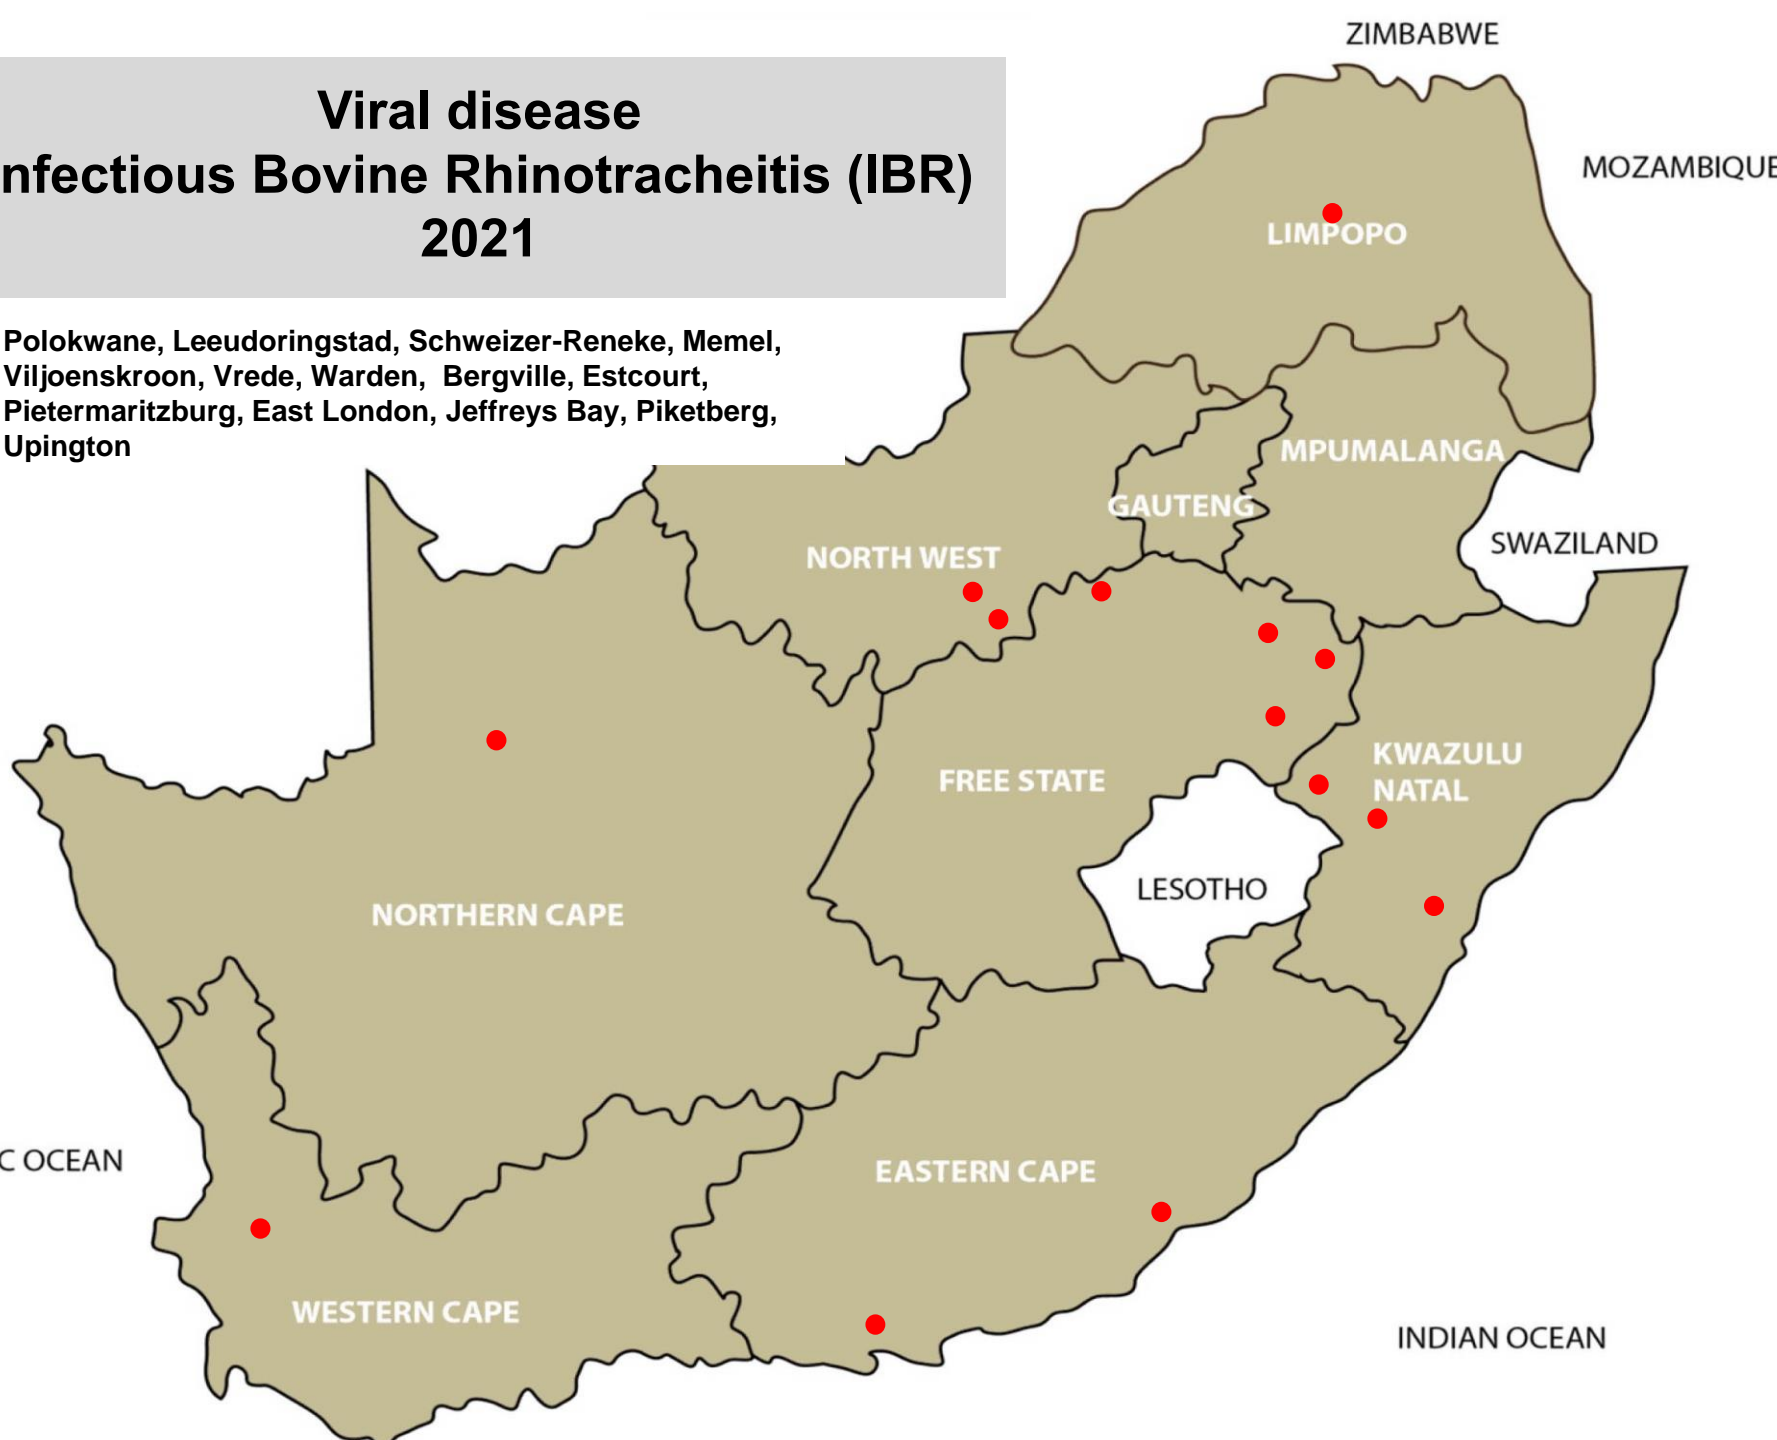

Viral disease Infectious Bovine Rhinotracheitis (IBR) 2021

Polokwane, Leeudoringstad, Schweizer-Reneke, Memel, Viljoenskroon, Vrede, Warden, Bergville, Estcourt, Pietermaritzburg, East London, Jeffreys Bay, Piketberg, Upington