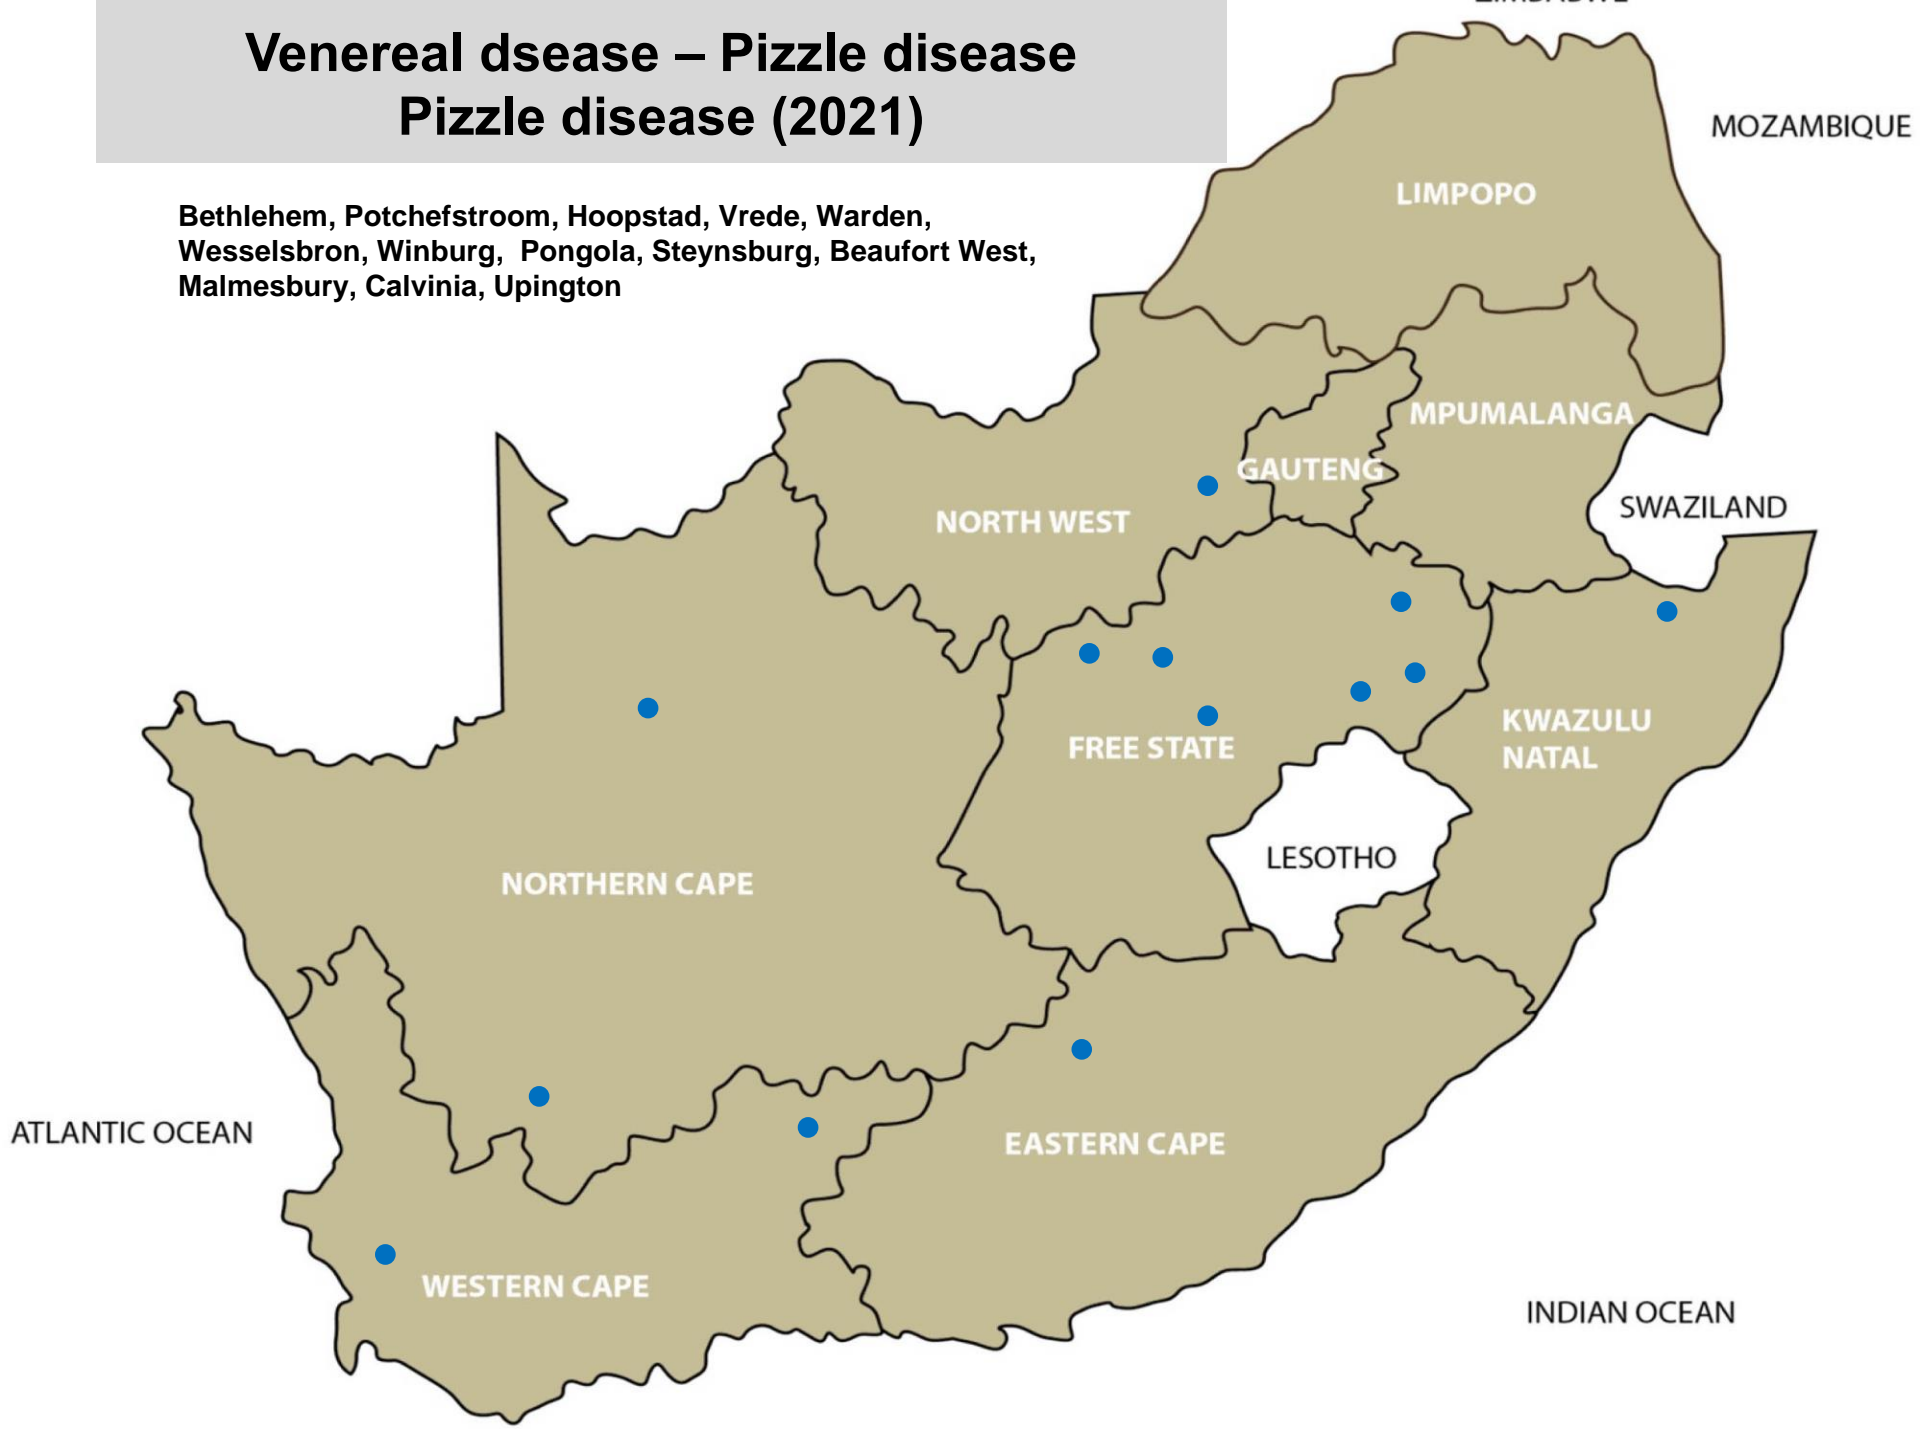

# Tick transmitted disease Corridor disease (2021)

Mtubatuba, Pongola

# Veneal disease-Trichomonosis 2021

Bethal, Ermelo, Grootvlei, Hendrina, Lydenburg, Middelburg, Volksrust, Standerton, Piet Retief, Bela-Bela, Makhado, Polokwane, Bloemhof, Klerksdorp, Lichtenburg, Potchefstroom, Schweizer-Reneke, Rustenburg, Stella, Ventersdorp, Vryburg, Zeerust, Bloemfontein, Clocolan, Dewetsdorp, Excelsior, Ficksburg, Frankfort, Hertzogville, Hoopstad, Koppies, Kroonstad, Memel, Oranjeville, Reitz, Senekal, Vijoenskroon, Villiers, Vrede, Warden, Winburg, Zastron, Bergville, Dundee, East London, Estcourt, Mtubatuba, Aliwal North, Queenstown, Kathu

# Venereal disease Vibriosis (2021)

Hendrina, Lydenburg, Middelburg, Makhado, Nelspruit, Volksrust, Pretoria, Makhado, Christiana, Potchefstroom, Rustenburg, Stella, Vryburg, Zeerust, Bloemfontein, Clocolan, Dewetsdorp, Excelsior, Frankfort, Hertzogville, Hoopstad, Kroonstad, Reitz, Senekal, Viljoenskroon, Winburg, Bergville, Estcourt, Mooi River, Newcastle, Underberg, East London, Port Alfred, Queenstown, Kathu

## Pizzle disease (2021)

Bethlehem, Potchefstroom, Hoopstad, Vrede, Warden, Wesselsbron, Winburg, Pongola, Steynsburg, Beaufort West, Malmesbury, Calvinia, Upington