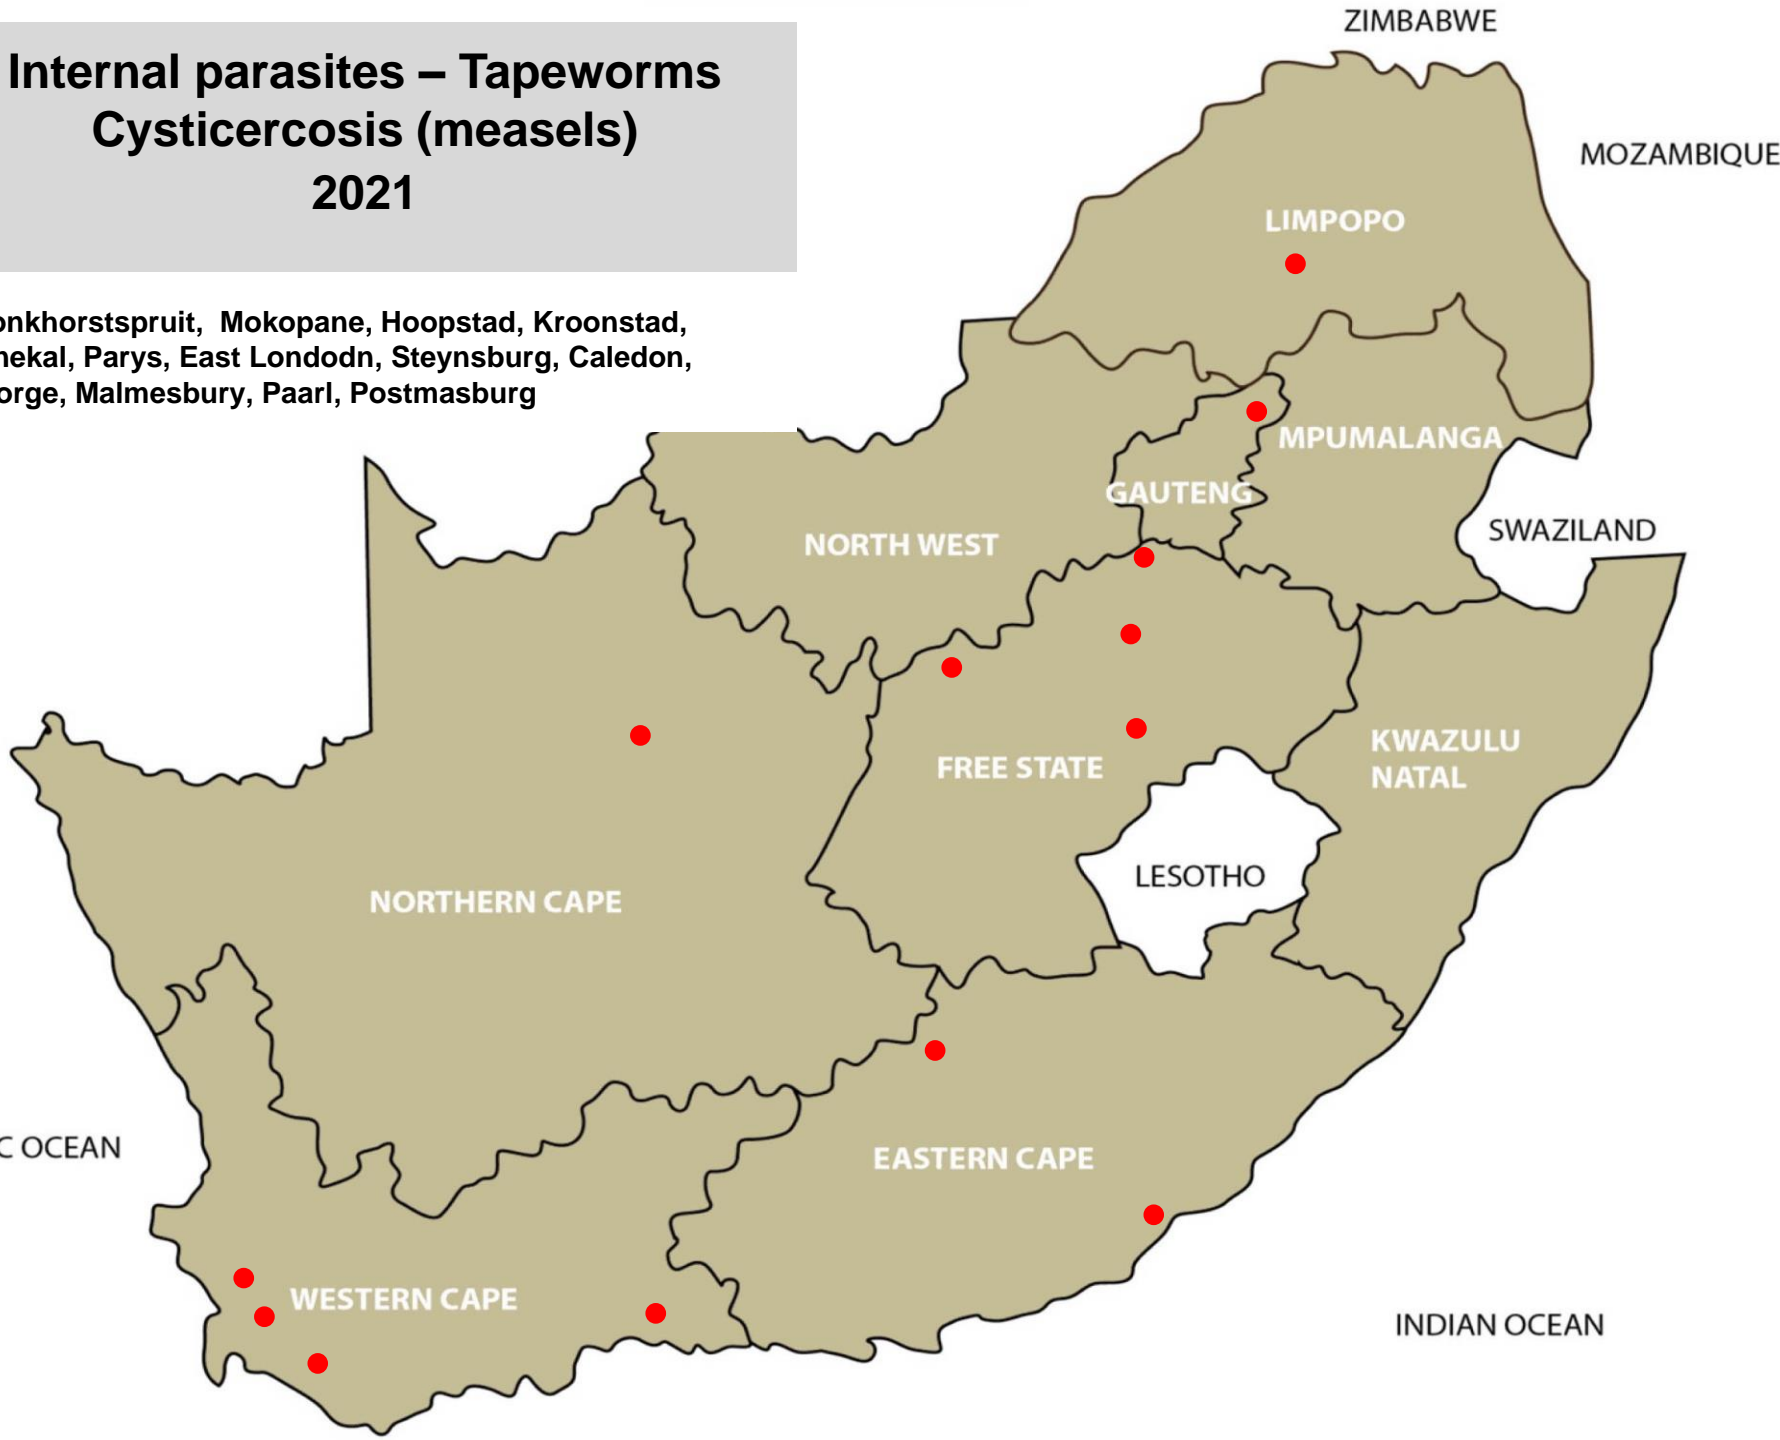

# Internal parasites – Tapeworms

## 2021

Bethal, Lydenburg, Nelspruit, Standerton, Bronkhorstspuit, Magaliesburg, Nigel, Pretoria, Modimolle, Polokwane, Brits, Klerksdorp, Leeudoringstad, Ventersdorp, Vryburg, Bethlehem, Bloemfontein, Clocolan, Hoopstad, Koppies, Kroonstad, Oranjeville, Reitz, Senekal, Viljoenskroon, Villiers, Vrede, Warden, Wesselsbron, Dundee, Kokstad, Newcastle, Underberg, East London, Elliot, Graaff-Reinet, Port Alfred, Queenstown, Beaufort West, Caledon, George, Malmesbury, Moorreesburg, Oudtshoorn, Paarl, Riversdale, Stellenbosch, Postmasburg

# Internal parasites – Tapeworms Cysticercosis (measels) 2021

Bronkhorstspuit, Mokopane, Hoopstad, Kroonstad,  
Senekal, Parys, East Londodn, Steynsburg, Caledon,  
George, Malmesbury, Paarl, Postmasburg

# Internal parasites – Liver fluke worms 2021

Balfour, Ermelo, Grootvlei, Hendrina, Lydenburg, Standerton, Nigel, Modimolle, Mokopane, Klerksdorp, Bethlehem, Bloemfontein, Clocolan, Ficksburg, Kroonstad, Memel, Oranjeville, Reitz, Senekal, Viljoenskroon, Villiers, Vrede, Warden, Winburg, Estcourt, Kokstad, Mooi River, Newcastle, Pietermaritzburg, Underberg, Vryheid, East London, Elliot, Caledon, Darling, George, Malmesbury, Stellenbosch, Kimberley