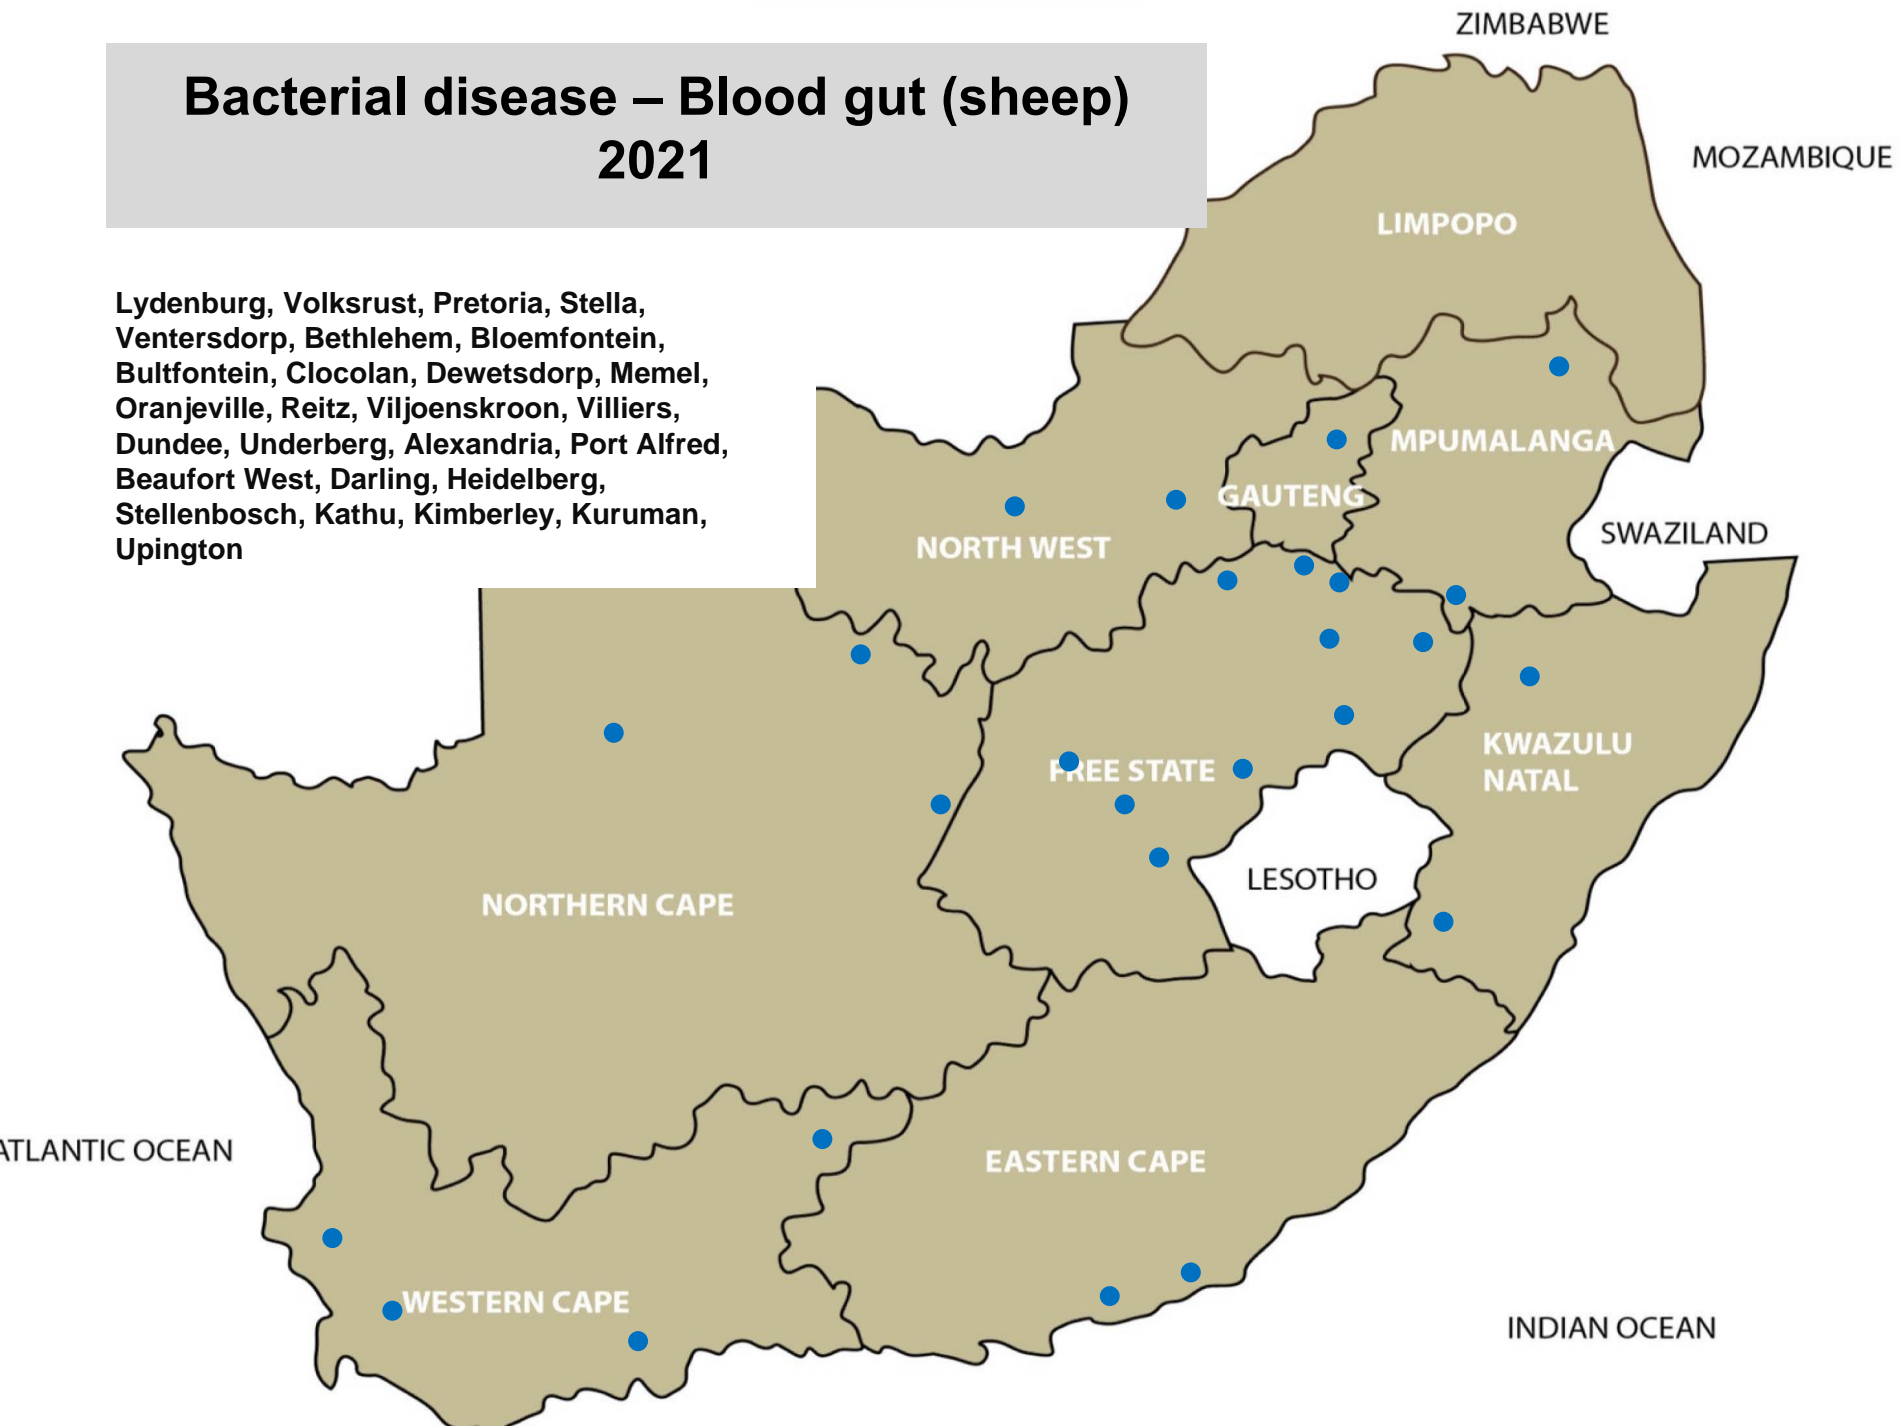

Bacterial disease – Blood gut (sheep) 2021

Lydenburg, Volksrust, Pretoria, Stella,
Ventersdorp, Bethlehem, Bloemfontein,
Bultfontein, Clocolan, Dewetsdorp, Memel,
Oranjeville, Reitz, Viljoenskroon, Villiers,
Dundee, Underberg, Alexandria, Port Alfred,
Beaufort West, Darling, Heidelberg,
Stellenbosch, Kathu, Kimberley, Kuruman,
Upington