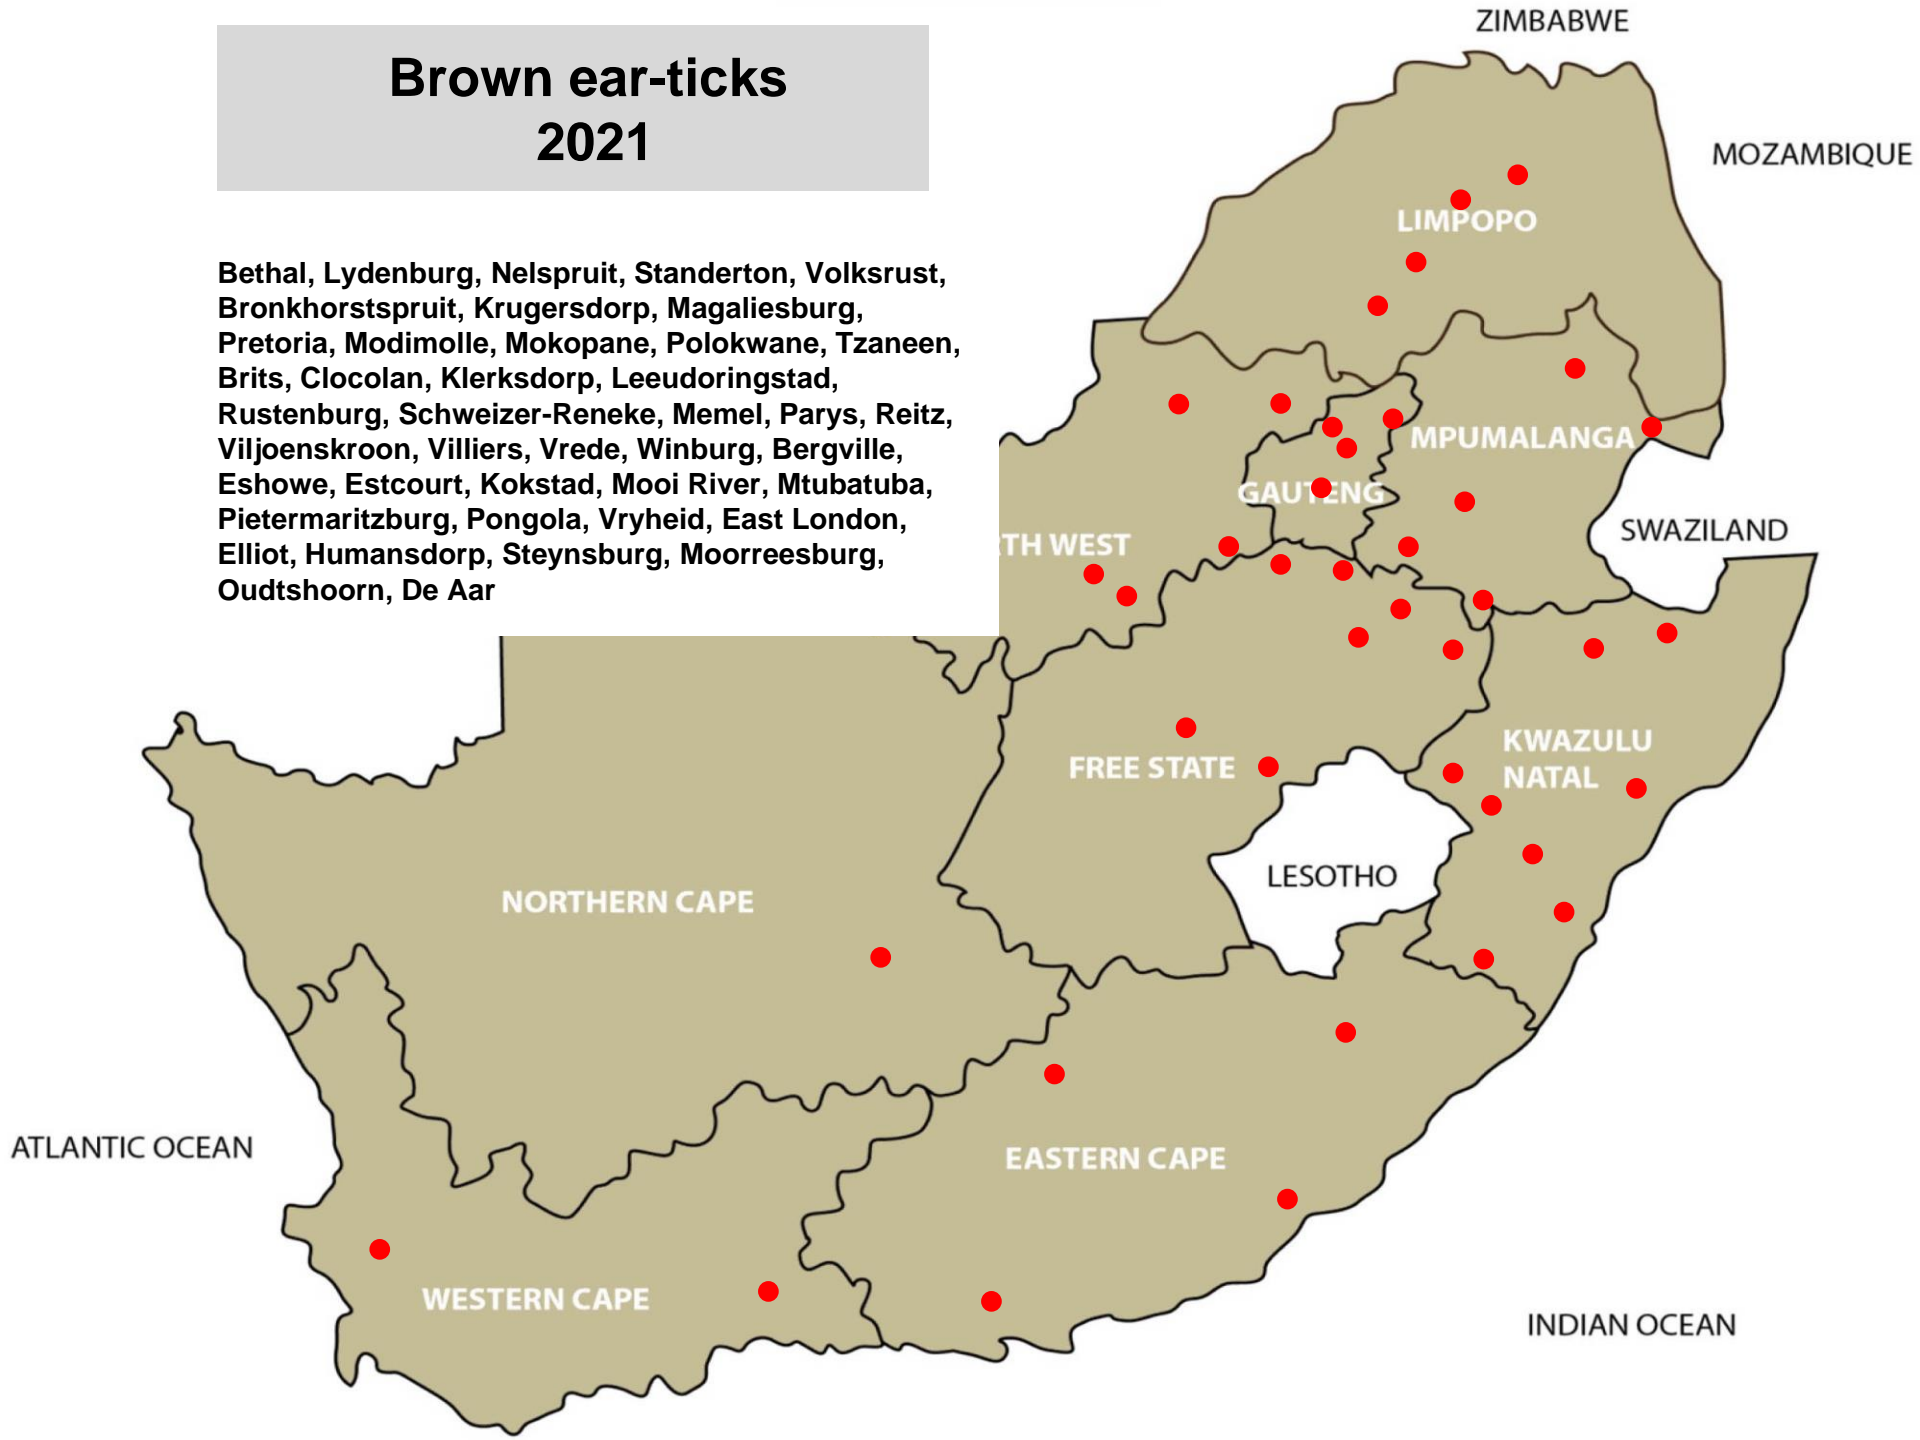

# Internal parasites – *Parafilaria* 2021

Lydenburg, Bela-Bela, Hoedspruit, Makhado, Modimolle,  
Mokopane, Polokwane, Tzaneen, Brits, Stella, Vryburg,  
Mtubatuba, Vryheid

# Resistant Blue ticks 2021

Leeudoringstad, Hoopstad, Villiers, Winburg, Bergville,  
Eshowe, Kokstad, Vryheid, Mtubatuba, Vryheid, East London,  
Elliot, Humansdorp

# Bont ticks 2021

Lydenburg, Nelspruit, Piet Retief,  
Hammanskraal, Pretoria, Bela-Bela,  
Hoedspruit, Modimolle, Mokopane, Polokwane,  
Tzaneen, Brits, Klerksdorp, Rustenburg,  
Schweizer-Reneke, Stella, Ventersdorp,  
Vryburg, Zeerust, Villiers, Bergville, Dundee,  
Eshowe, Mtubatuba, Pietermaritzburg,  
Pongola, Vryheid, Adelaide, Alexandria, East  
London, Humansdorp, Steynsburg

# Brown ear-ticks 2021

Bethal, Lydenburg, Nelspruit, Standerton, Volksrust, Bronkhorstspuit, Krugersdorp, Magaliesburg, Pretoria, Modimolle, Mokopane, Polokwane, Tzaneen, Brits, Clocolan, Klerksdorp, Leeudoringstad, Rustenburg, Schweizer-Reneke, Memel, Parys, Reitz, Viljoenskroon, Villiers, Vrede, Winburg, Bergville, Eshowe, Estcourt, Kokstad, Mooi River, Mtubatuba, Pietermaritzburg, Pongola, Vryheid, East London, Elliot, Humansdorp, Steynsburg, Moorreesburg, Oudtshoorn, De Aar