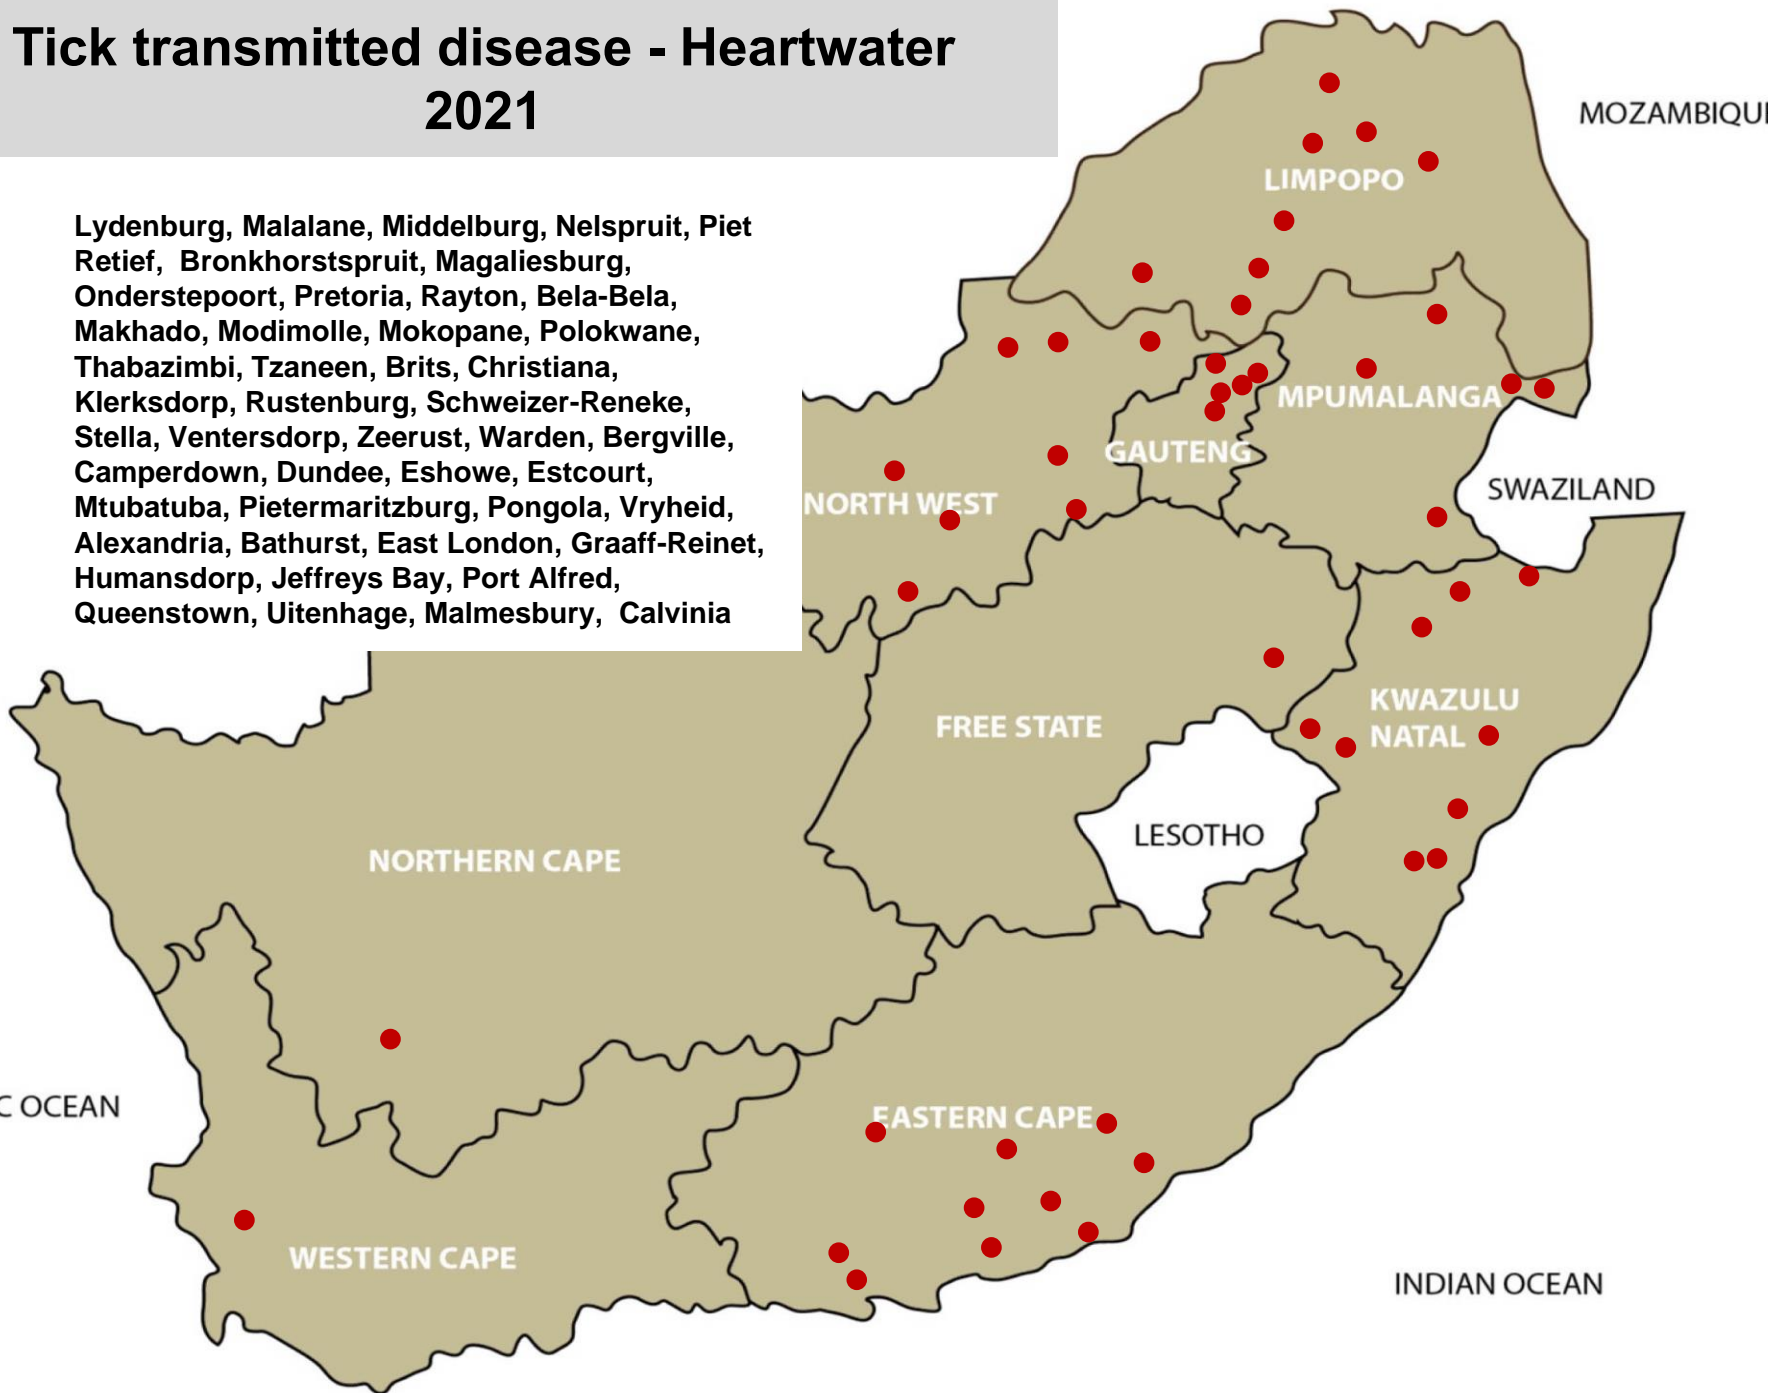

Tick transmitted disease - Heartwater 2021

Lydenburg, Malalane, Middelburg, Nelspruit, Piet Retief, Bronkhorstspuit, Magaliesburg, Onderstepoort, Pretoria, Rayton, Bela-Bela, Makhado, Modimolle, Mokopane, Polokwane, Thabazimbi, Tzaneen, Brits, Christiana, Klerksdorp, Rustenburg, Schweizer-Reneke, Stella, Ventersdorp, Zeerust, Warden, Bergville, Camperdown, Dundee, Eshowe, Estcourt, Mtubatuba, Pietermaritzburg, Pongola, Vryheid, Alexandria, Bathurst, East London, Graaff-Reinet, Humansdorp, Jeffreys Bay, Port Alfred, Queenstown, Uitenhage, Malmesbury, Calvinia