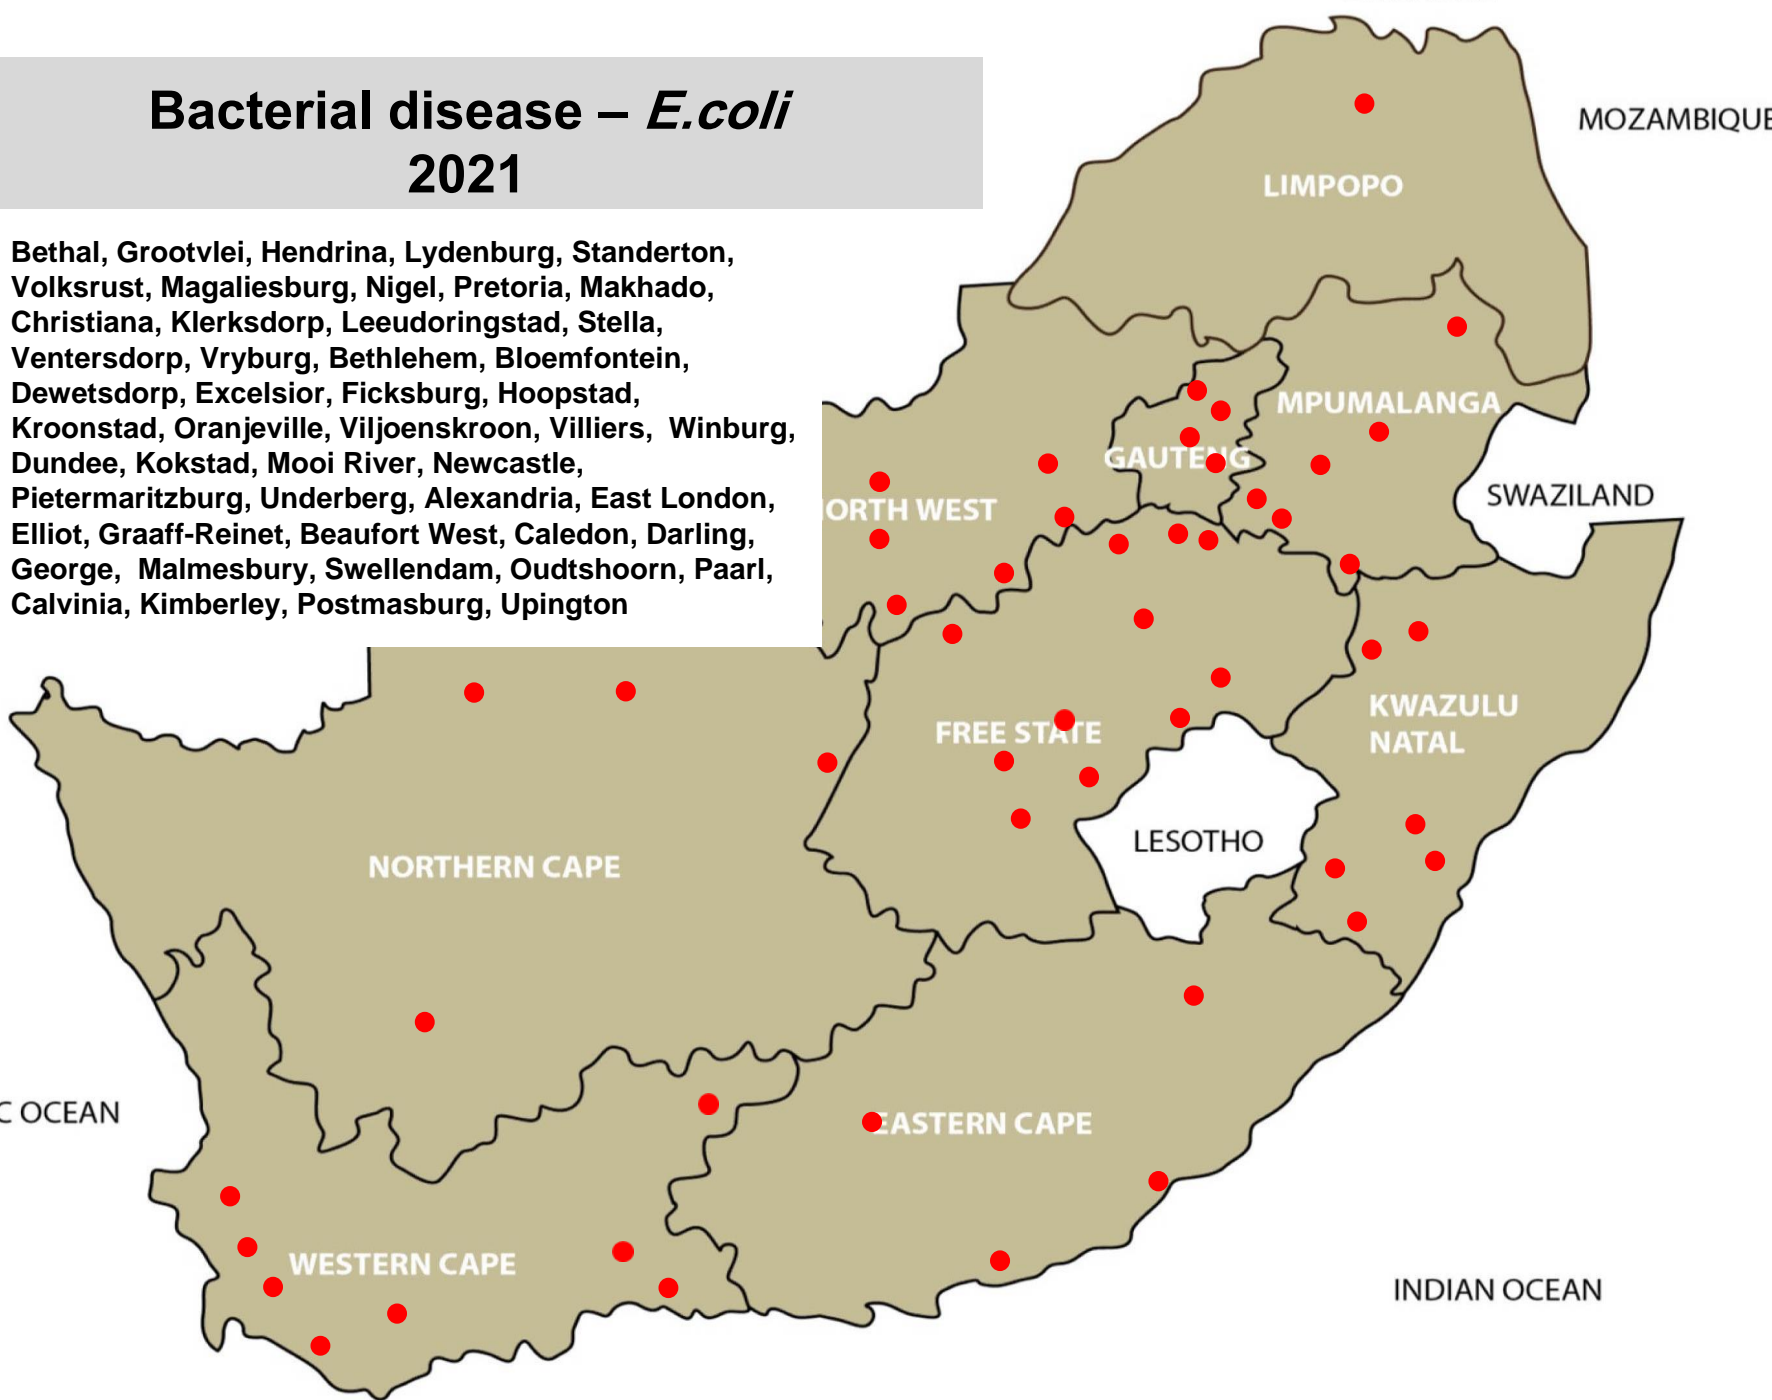

Bacterial disease – *E.coli* 2021

Bethal, Grootvlei, Hendrina, Lydenburg, Standerton, Volksrust, Magaliesburg, Nigel, Pretoria, Makhado, Christiana, Klerksdorp, Leeudoringstad, Stella, Ventersdorp, Vryburg, Bethlehem, Bloemfontein, Dewetsdorp, Excelsior, Ficksburg, Hoopstad, Kroonstad, Oranjeville, Viljoenskroon, Villiers, Winburg, Dundee, Kokstad, Mooi River, Newcastle, Pietermaritzburg, Underberg, Alexandria, East London, Elliot, Graaff-Reinet, Beaufort West, Caledon, Darling, George, Malmesbury, Swellendam, Oudtshoorn, Paarl, Calvinia, Kimberley, Postmasburg, Upington