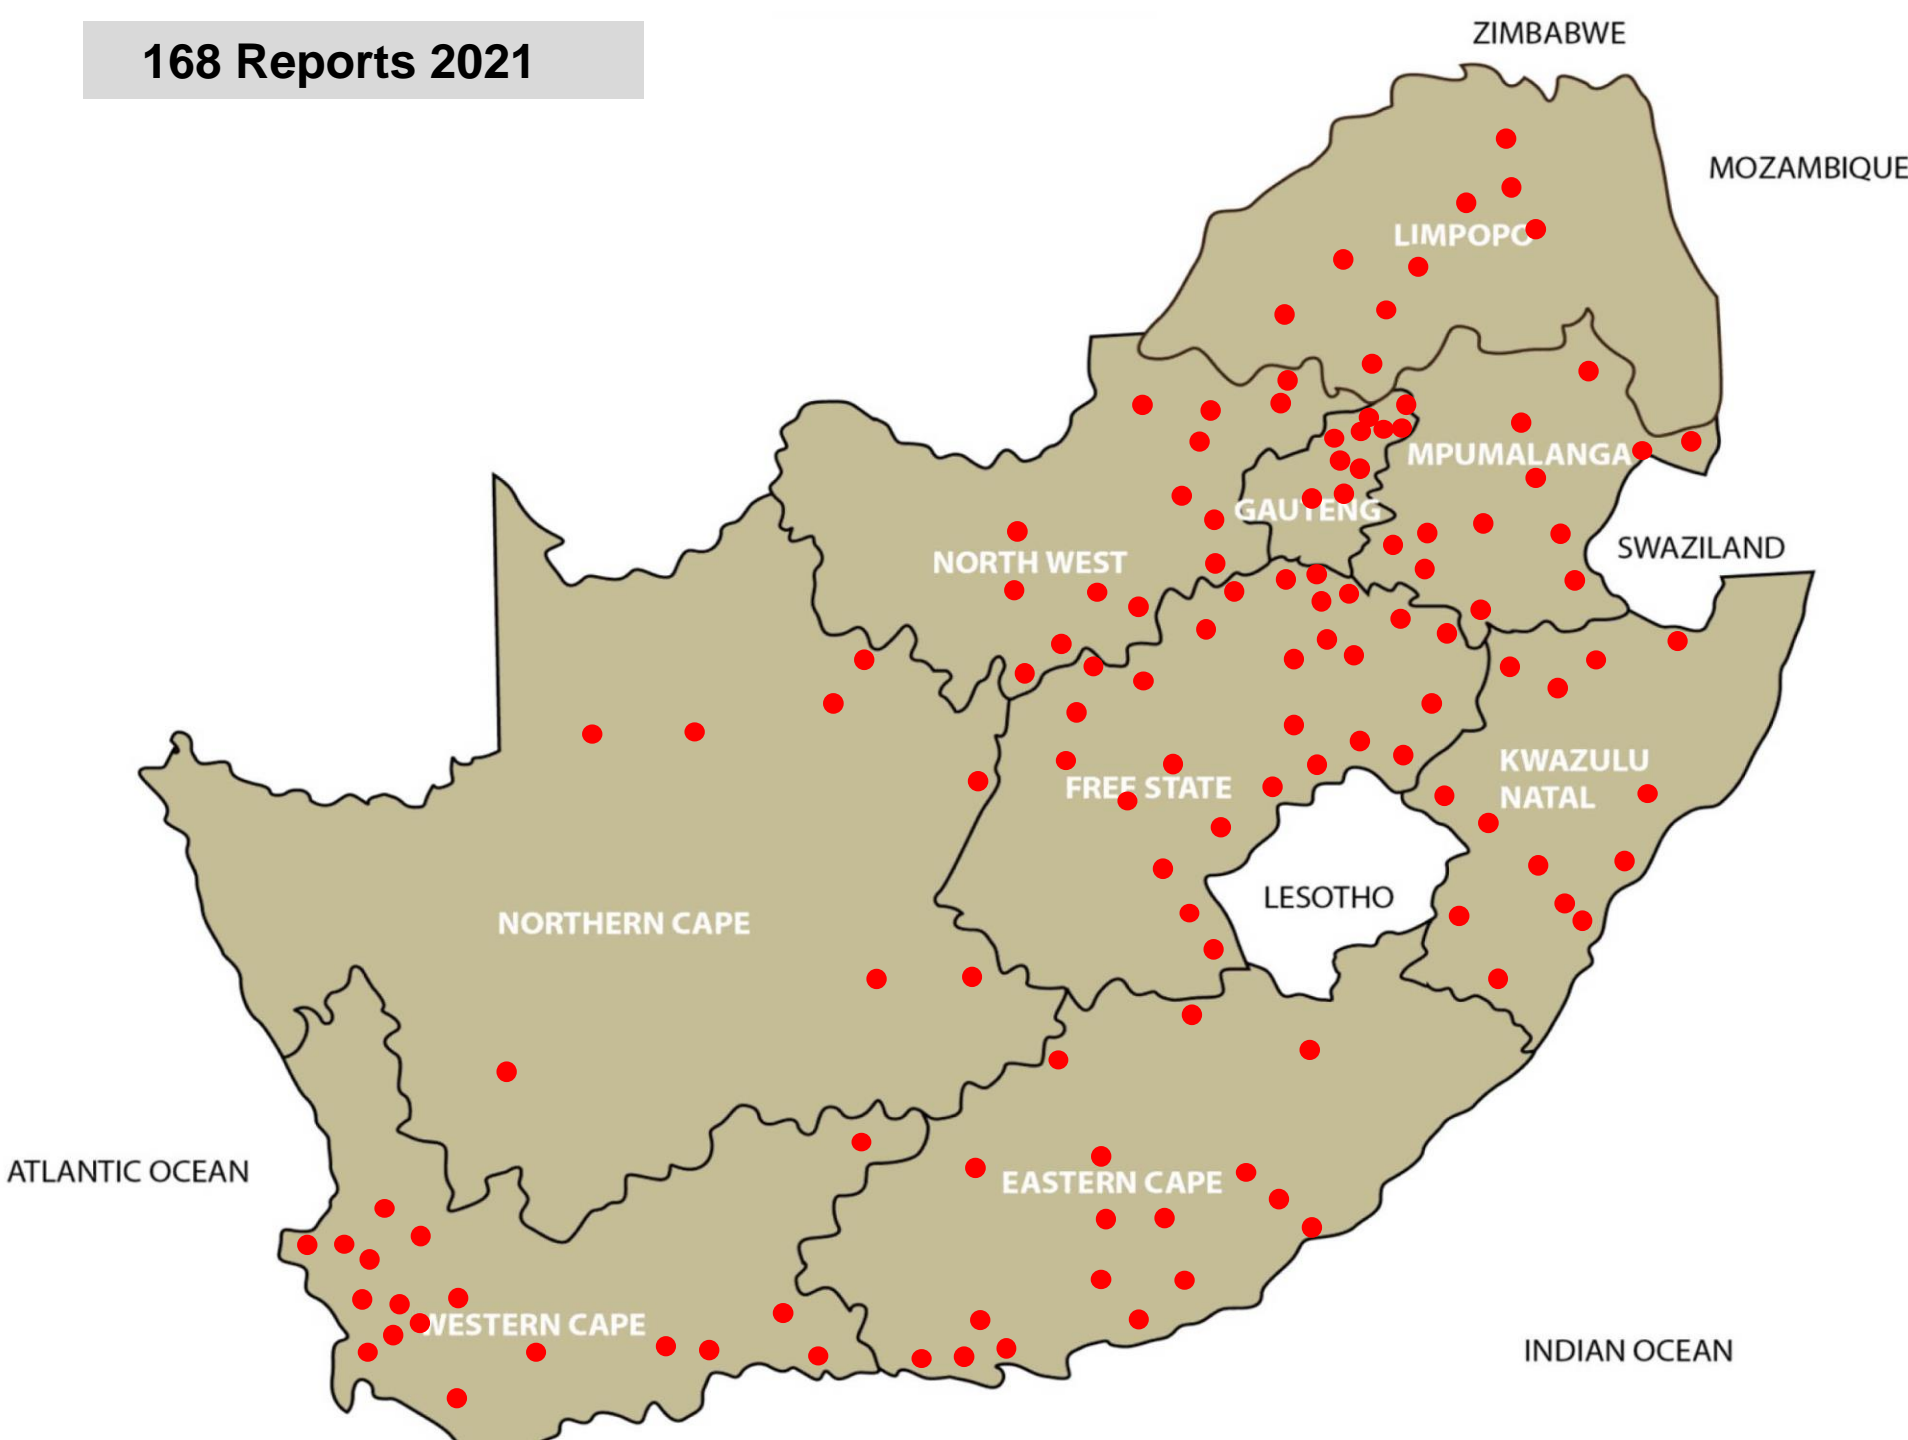

# 168 Reports 2021

# Internal parasites Internal Roundworms 2021

Balfour, Bethal, Ermelo, Grootvlei, Hendrina, Lydenburg, Malalane, Middelburg, Nelspruit, Piet Retief, Standerton, Volksrust, Bapsfontein, Bronkhorstspuit, Hammanskraal, Irene, Krugersdorp, Magaliesburg, Nigel, Onderstepoort, Pretoria, Rayton, Bela-Bela, Hoedspruit, Makhado, Modimolle, Mokopane, Polokwane, Thabazimbi, Vaalwater, Bloemhof, Brits, Christiana, Klerksdorp, Leeudoringstad, Lichtenburg, Ottosdal, Potchefstroom, Rustenburg, Schweitzer-Reneke, Stella, Ventersdorp, Vryburg, Zeerust, Bethlehem, Bloemfontein, Bultfontein, Clocolan, Dewetsdorp, Excelsior, Ficksburg, Frankfort, Harrismith, Hertzogville, Hoopstad, Koppies, Kroonstad, Memel, Oranjeville, Parys, Reitz, Senekal, Viljoenskroon, Villiers, Vrede, Warden, Wesselsbron, Winburg, Zastron, Bergville, Camperdown, Dundee, Eshowe, Estcourt, Kokstad, Mooi River, Mtubatuba, Newcastle, Pietermaritzburg, Pongola, Underberg, Vryheid, Adelaide, Aliwal North, Bathurst, Cradock, East London, Graaff-Reinet, Humansdorp, Port Alfred, Queenstown, Steynsburg, Uitenhage, Beaufort West, Caledon, Darling, George, Heidelberg, Malmesbury, Moorreesburg, Paarl, Piketberg, Riversdale, Stellenbosch, Calvinia, Colesberg, Kathu, Kimberley, Kuruman, Postmasburg, Upington

# Internal parasites Resistant roundworms 2021

Lydenburg, Middelburg, Nelspruit, Bapsfontein, Bronkhorstspuit, Onderstepoort, Pretoria, Rayton, Brits, Polokwane, Christiana, Klerksdorp, Leeudoringstad, Potchefstroom, Schweizer-Reneke, Ventersdorp, Vryburg, Bethlehem, Bloemfontein, Bultfontein, Clocolan, Dewetsdorp, Excelsior, Hoopstad, Kroonstad, Memel, Oranjeville, Parys, Reitz, Viljoenskroon, Villiers, Vrede, Wesselsbron, Bergville, Dundee, East London, Eshowe, Kokstad, Elliot, Graaff-Reinet, Port Alfred, Steynsburg, George, Malmesbury, Kathu, Kimberley

# Internal parasites – Tapeworms