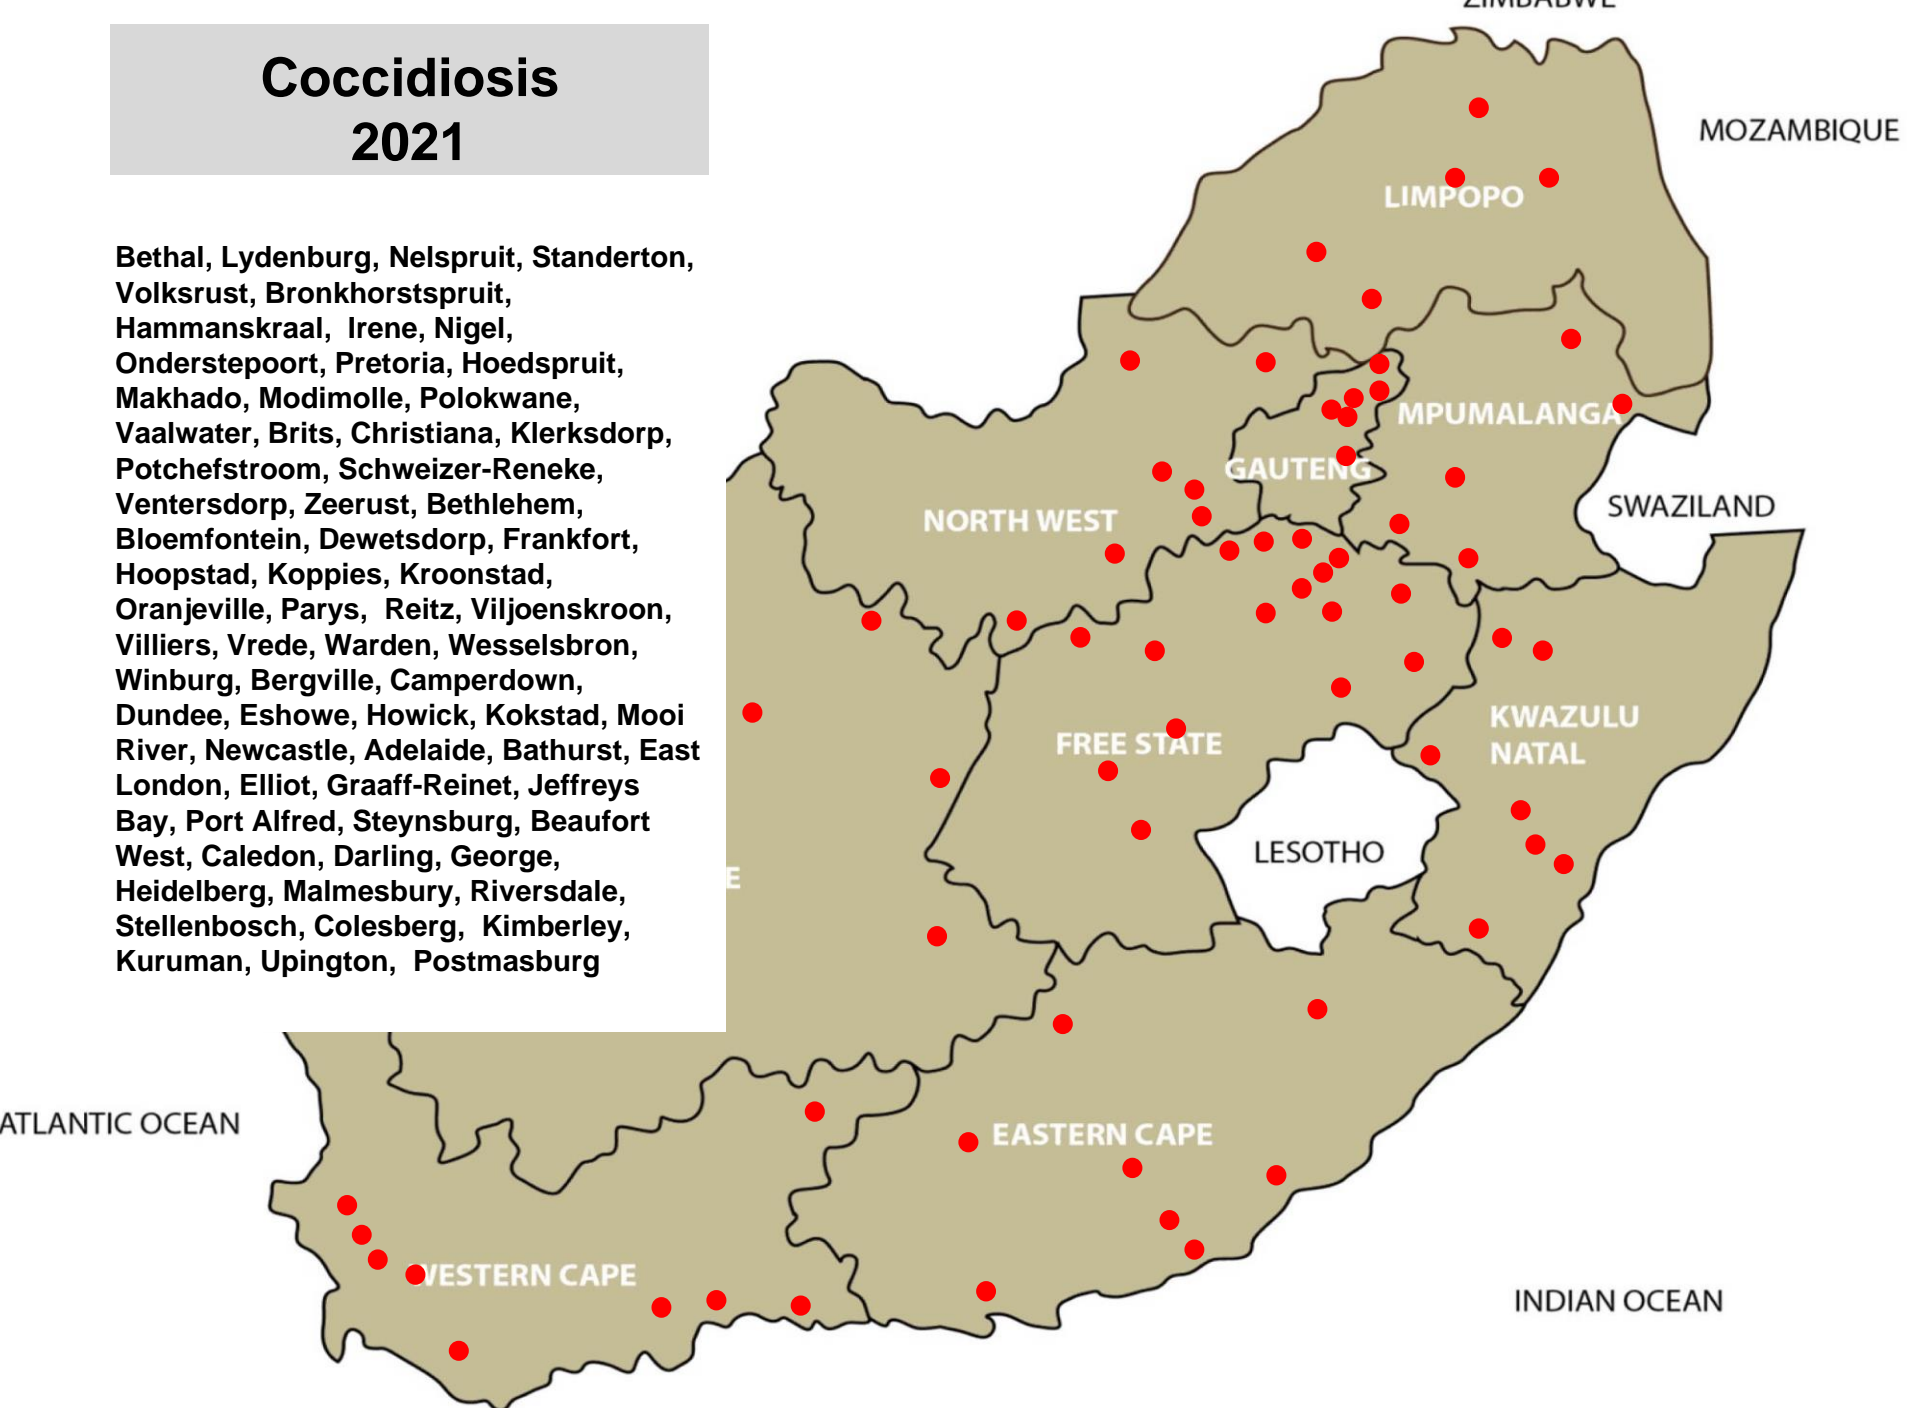

# Screw-worms 2021

Lydenburg, Nelspruit, Bronkhortspruit, Nigel, Hoedspruit,  
Modimolle, Mokopane, Brits, Reitz, Senekal, Howick, Alexandria,  
East London, Humansdorp, Port Alfred, Caledon

# Nasal bot larvae 2021

Lydenburg, Standerton, Volksrust, Bronkhorstspuit, Mokopane, Brits, Leeudoringstad, Bloemfontein, Clocolan, Excelsior, Ficksburg, Hoopstad, Kroonstad, Oranjeville, Reitz, Senekal, Villiers, Vrede, Wesselsbron, Eshowe, Malmesbury, Moorreesburg, Oudtshoorn, Riversdale, Calvinia

# Midges and Mosquitoes 2021

Balfour, Ermelo, Grootvlei, Lydenburg, Nelspruit, Standerton, Nigel, Polokwane, Brits, Christiana, Leeudoringstad, Potchefstroom, Schweizer-Reneke, Stella, Vryburg, Bultfontein, Clocolan, Dewetsdorp, Ficksburg, Hoopstad, Kroonstad, Memel, Oranjeville, Villiers, Vrede, Warden, Wesselsbron, Winburg, Bergville, Estcourt, Kokstad, Pietermaritzburg, Pongola, Underberg, Vryheid, Cradock, Elliot, Graaff-Reinet, Beaufort-Wes, George, Heidelberg, Malmesbury, Oudtshoorn, De Aar, Kathu, Kuruman

# Coccidiosis 2021

Bethal, Lydenburg, Nelspruit, Standerton, Volksrust, Bronkhorstspuit, Hammanskraal, Irene, Nigel, Onderstepoort, Pretoria, Hoedspruit, Makhado, Modimolle, Polokwane, Vaalwater, Brits, Christiana, Klerksdorp, Potchefstroom, Schweizer-Reneke, Ventersdorp, Zeerust, Bethlehem, Bloemfontein, Dewetsdorp, Frankfort, Hoopstad, Koppies, Kroonstad, Oranjeville, Parys, Reitz, Viljoenskroon, Villiers, Vrede, Warden, Wesselsbron, Winburg, Bergville, Camperdown, Dundee, Eshowe, Howick, Kokstad, Mooi River, Newcastle, Adelaide, Bathurst, East London, Elliot, Graaff-Reinet, Jeffreys Bay, Port Alfred, Steynsburg, Beaufort West, Caledon, Darling, George, Heidelberg, Malmesbury, Riversdale, Stellenbosch, Colesberg, Kimberley, Kuruman, Upington, Postmasburg