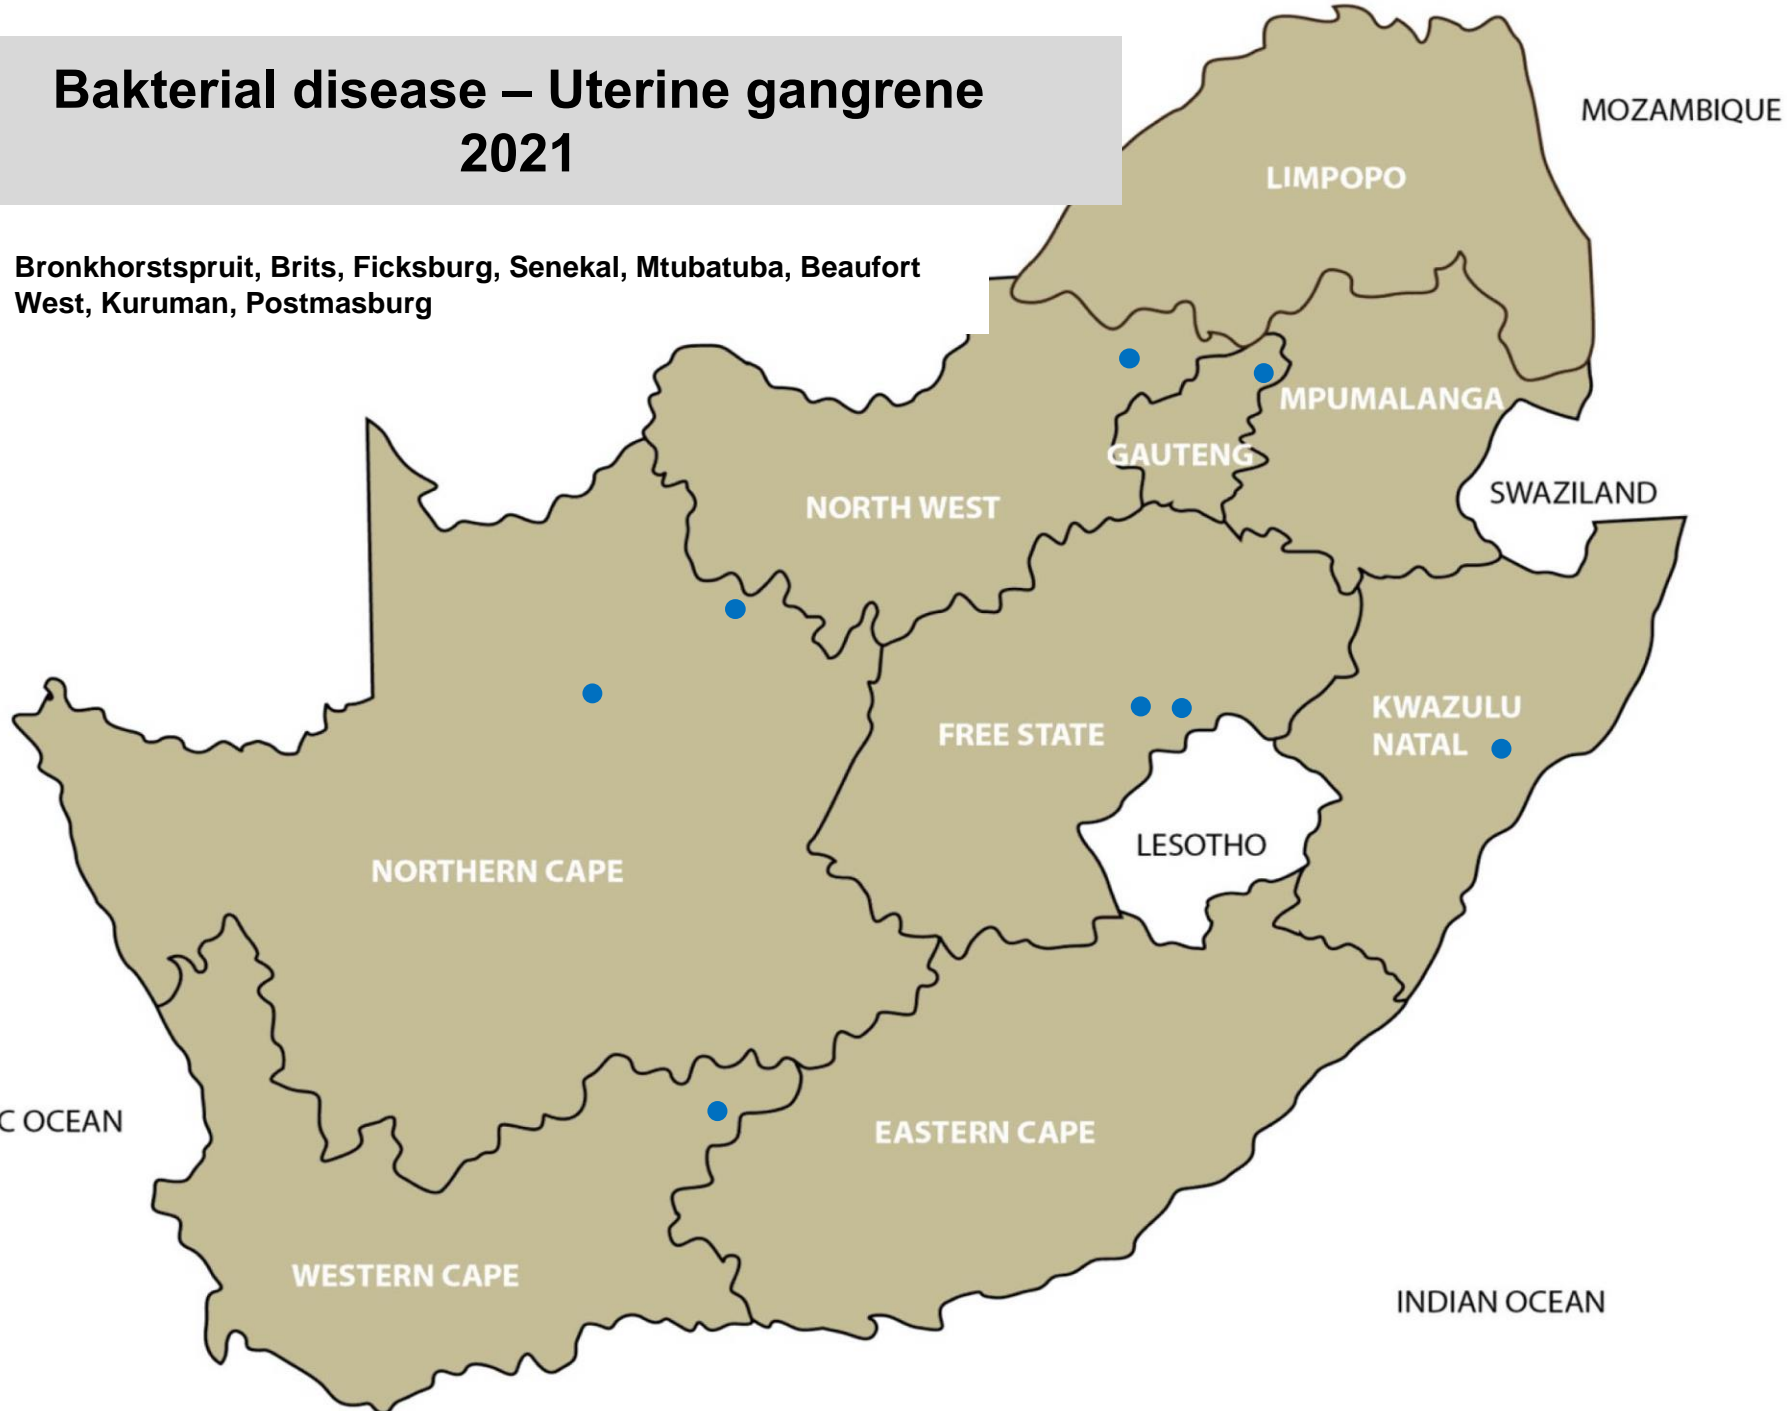

# Bacterial disease – Pulpy kidney 2021

Bethal, Ermelo, Lydenburg, Bronkhorstspuit, Hammanskraal, Nigel, Magaliesburg, Onderstepoort, Pretoria, Makhado, Polokwane, Brits, Christiana, Leeudoringstad, Stella, Ventersdorp, Bethlehem, Bloemfontein, Botshabelo, Bultfontein, Clocolan, Ficksburg, Frankfort, Hoopstad, Kroonstad, Oranjeville, Parys, Reitz, Senekal, Viljoenskroon, Villiers, Warden, Wesselsbron, Kokstad, Underberg, Vryheid, Alexandria, Elliot, Graaff-Reinet, Steynsburg, Queenstown, Beaufort West, Caledon, George, Malmesbury, Moorreesburg, Oudtshoorn, Piketberg, Stellenbosch, Colesberg, Kuruman

# Bacterial disease – Lamb dysentery 2021

Nelspruit, Bronkhorstspuit, Christiana, Vryburg, Oranjeville,  
Reitz, Villiers, Wesselsbron, Steynsburg, Malmesbury

# Bacterial disease – Uterine gangrene 2021

Bronkhorstspuit, Brits, Ficksburg, Senekal, Mtubatuba, Beaufort West, Kuruman, Postmasburg