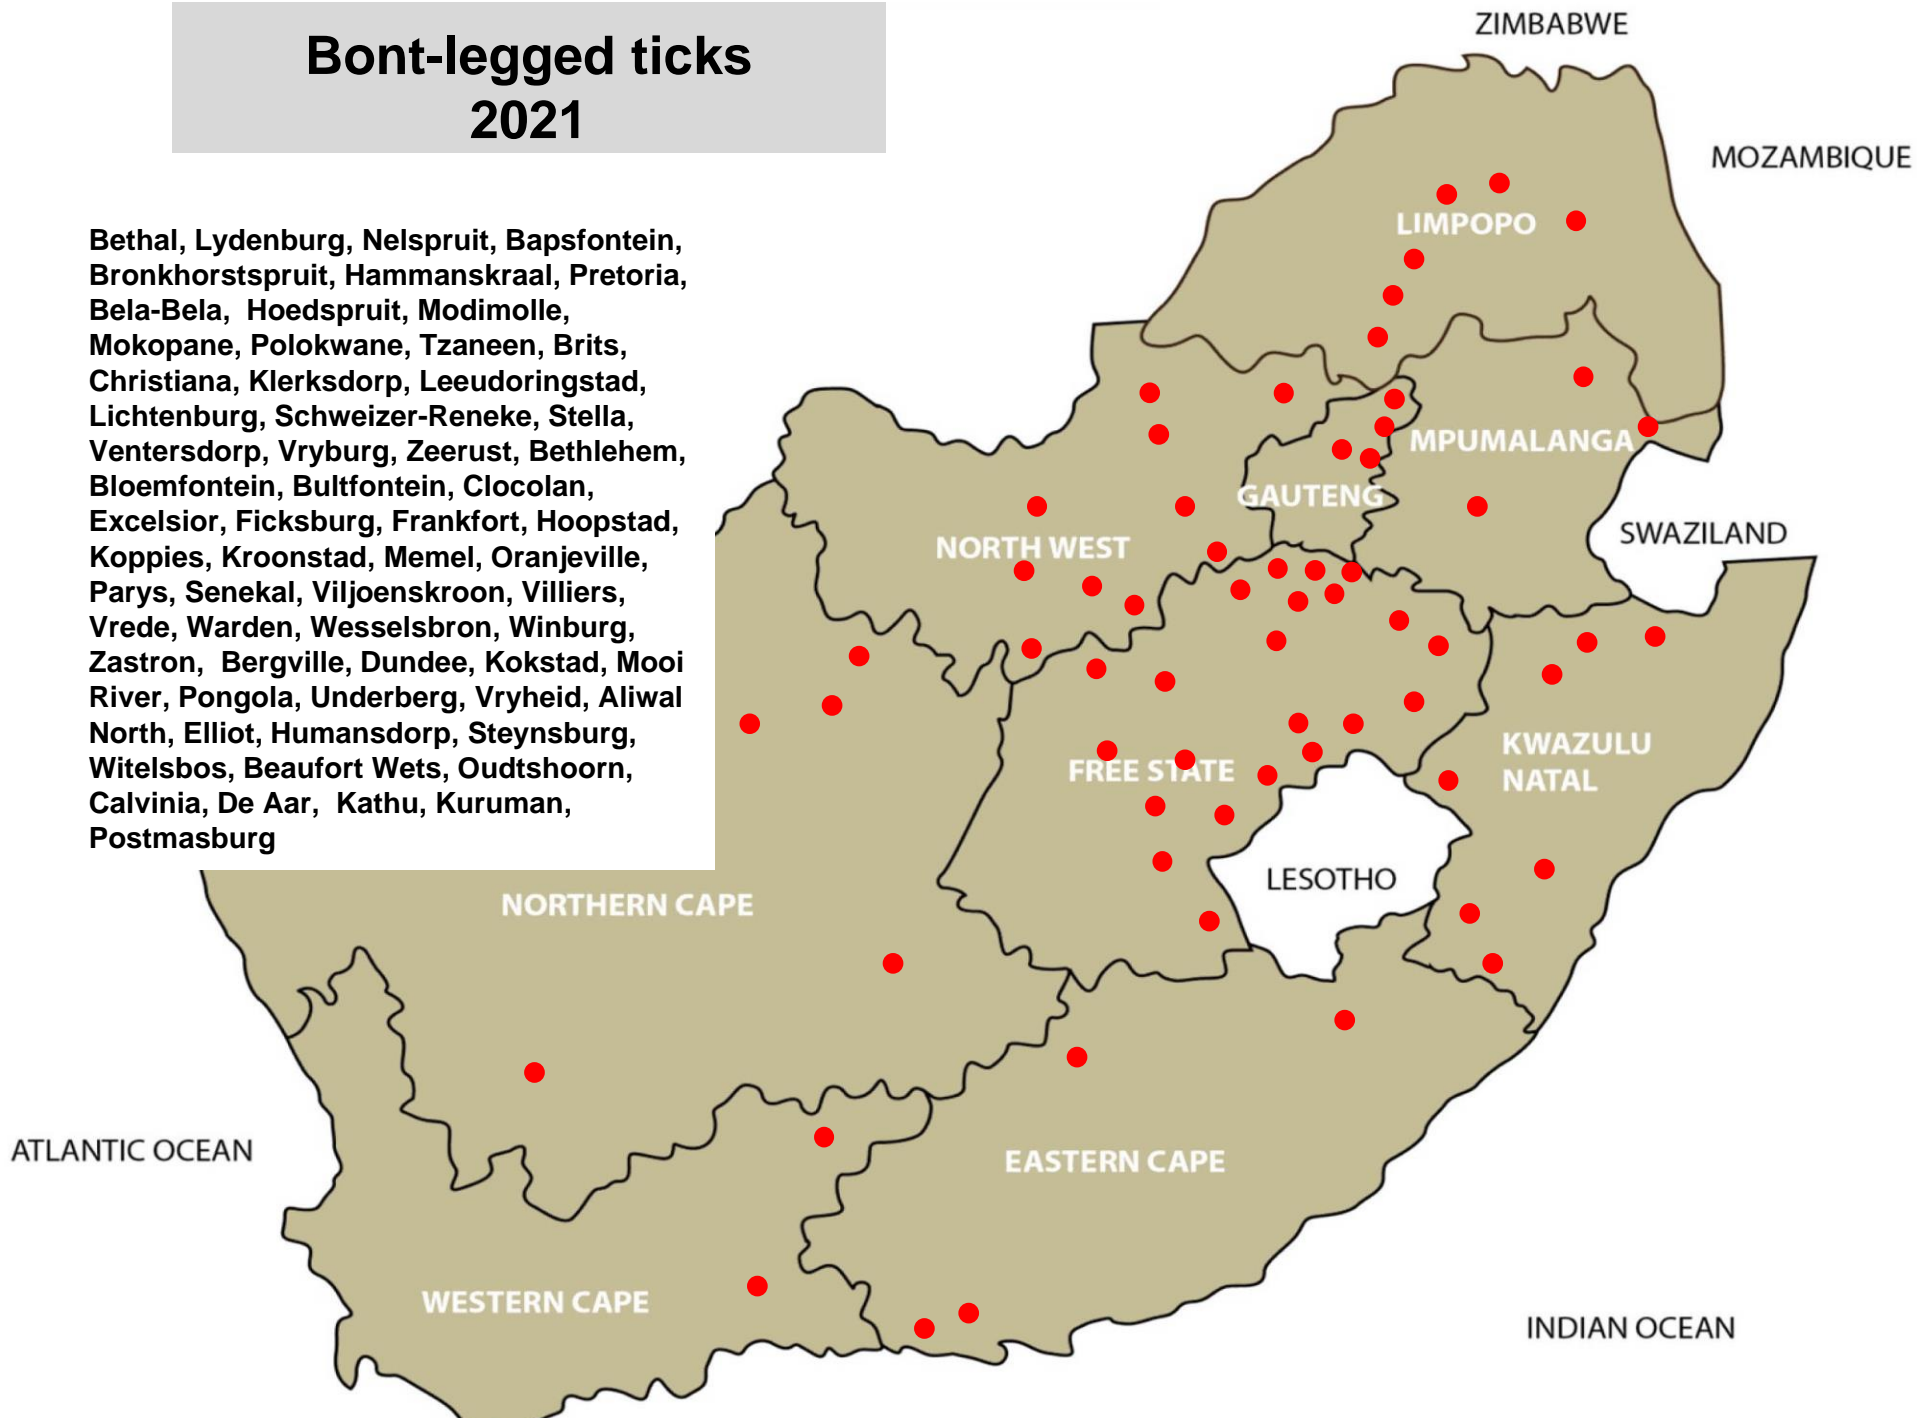

# Resistant Blue ticks 2021

Leeudoringstad, Hoopstad, Villiers, Winburg, Bergville,  
Eshowe, Kokstad, Vryheid, Mtubatuba, Vryheid, East London,  
Elliot, Humansdorp

# Bont ticks 2021

Lydenburg, Nelspruit, Piet Retief,  
Hammanskraal, Pretoria, Bela-Bela,  
Hoedspruit, Modimolle, Mokopane, Polokwane,  
Tzaneen, Brits, Klerksdorp, Rustenburg,  
Schweizer-Reneke, Stella, Ventersdorp,  
Vryburg, Zeerust, Villiers, Bergville, Dundee,  
Eshowe, Mtubatuba, Pietermaritzburg,  
Pongola, Vryheid, Adelaide, Alexandria, East  
London, Humansdorp, Steynsburg

# Brown ear-ticks 2021

Bethal, Lydenburg, Nelspruit, Standerton, Volksrust, Bronkhorstspuit, Krugersdorp, Magaliesburg, Pretoria, Modimolle, Mokopane, Polokwane, Tzaneen, Brits, Clocolan, Klerksdorp, Leeudoringstad, Rustenburg, Schweizer-Reneke, Memel, Parys, Reitz, Viljoenskroon, Villiers, Vrede, Winburg, Bergville, Eshowe, Estcourt, Kokstad, Mooi River, Mtubatuba, Pietermaritzburg, Pongola, Vryheid, East London, Elliot, Humansdorp, Steynsburg, Moorreesburg, Oudtshoorn, De Aar

# Bont-legged ticks 2021

Bethal, Lydenburg, Nelspruit, Bapsfontein, Bronkhorstspuit, Hammanskraal, Pretoria, Bela-Bela, Hoedspruit, Modimolle, Mokopane, Polokwane, Tzaneen, Brits, Christiana, Klerksdorp, Leeudoringstad, Lichtenburg, Schweizer-Reneke, Stella, Ventersdorp, Vryburg, Zeerust, Bethlehem, Bloemfontein, Bultfontein, Clocolan, Excelsior, Ficksburg, Frankfort, Hoopstad, Koppies, Kroonstad, Memel, Oranjeville, Parys, Senekal, Viljoenskroon, Villiers, Vrede, Warden, Wesselsbron, Winburg, Zastron, Bergville, Dundee, Kokstad, Mooi River, Pongola, Underberg, Vryheid, Aliwal North, Elliot, Humansdorp, Steynsburg, Witelsbos, Beaufort Wets, Oudtshoorn, Calvinia, De Aar, Kathu, Kuruman, Postmasburg