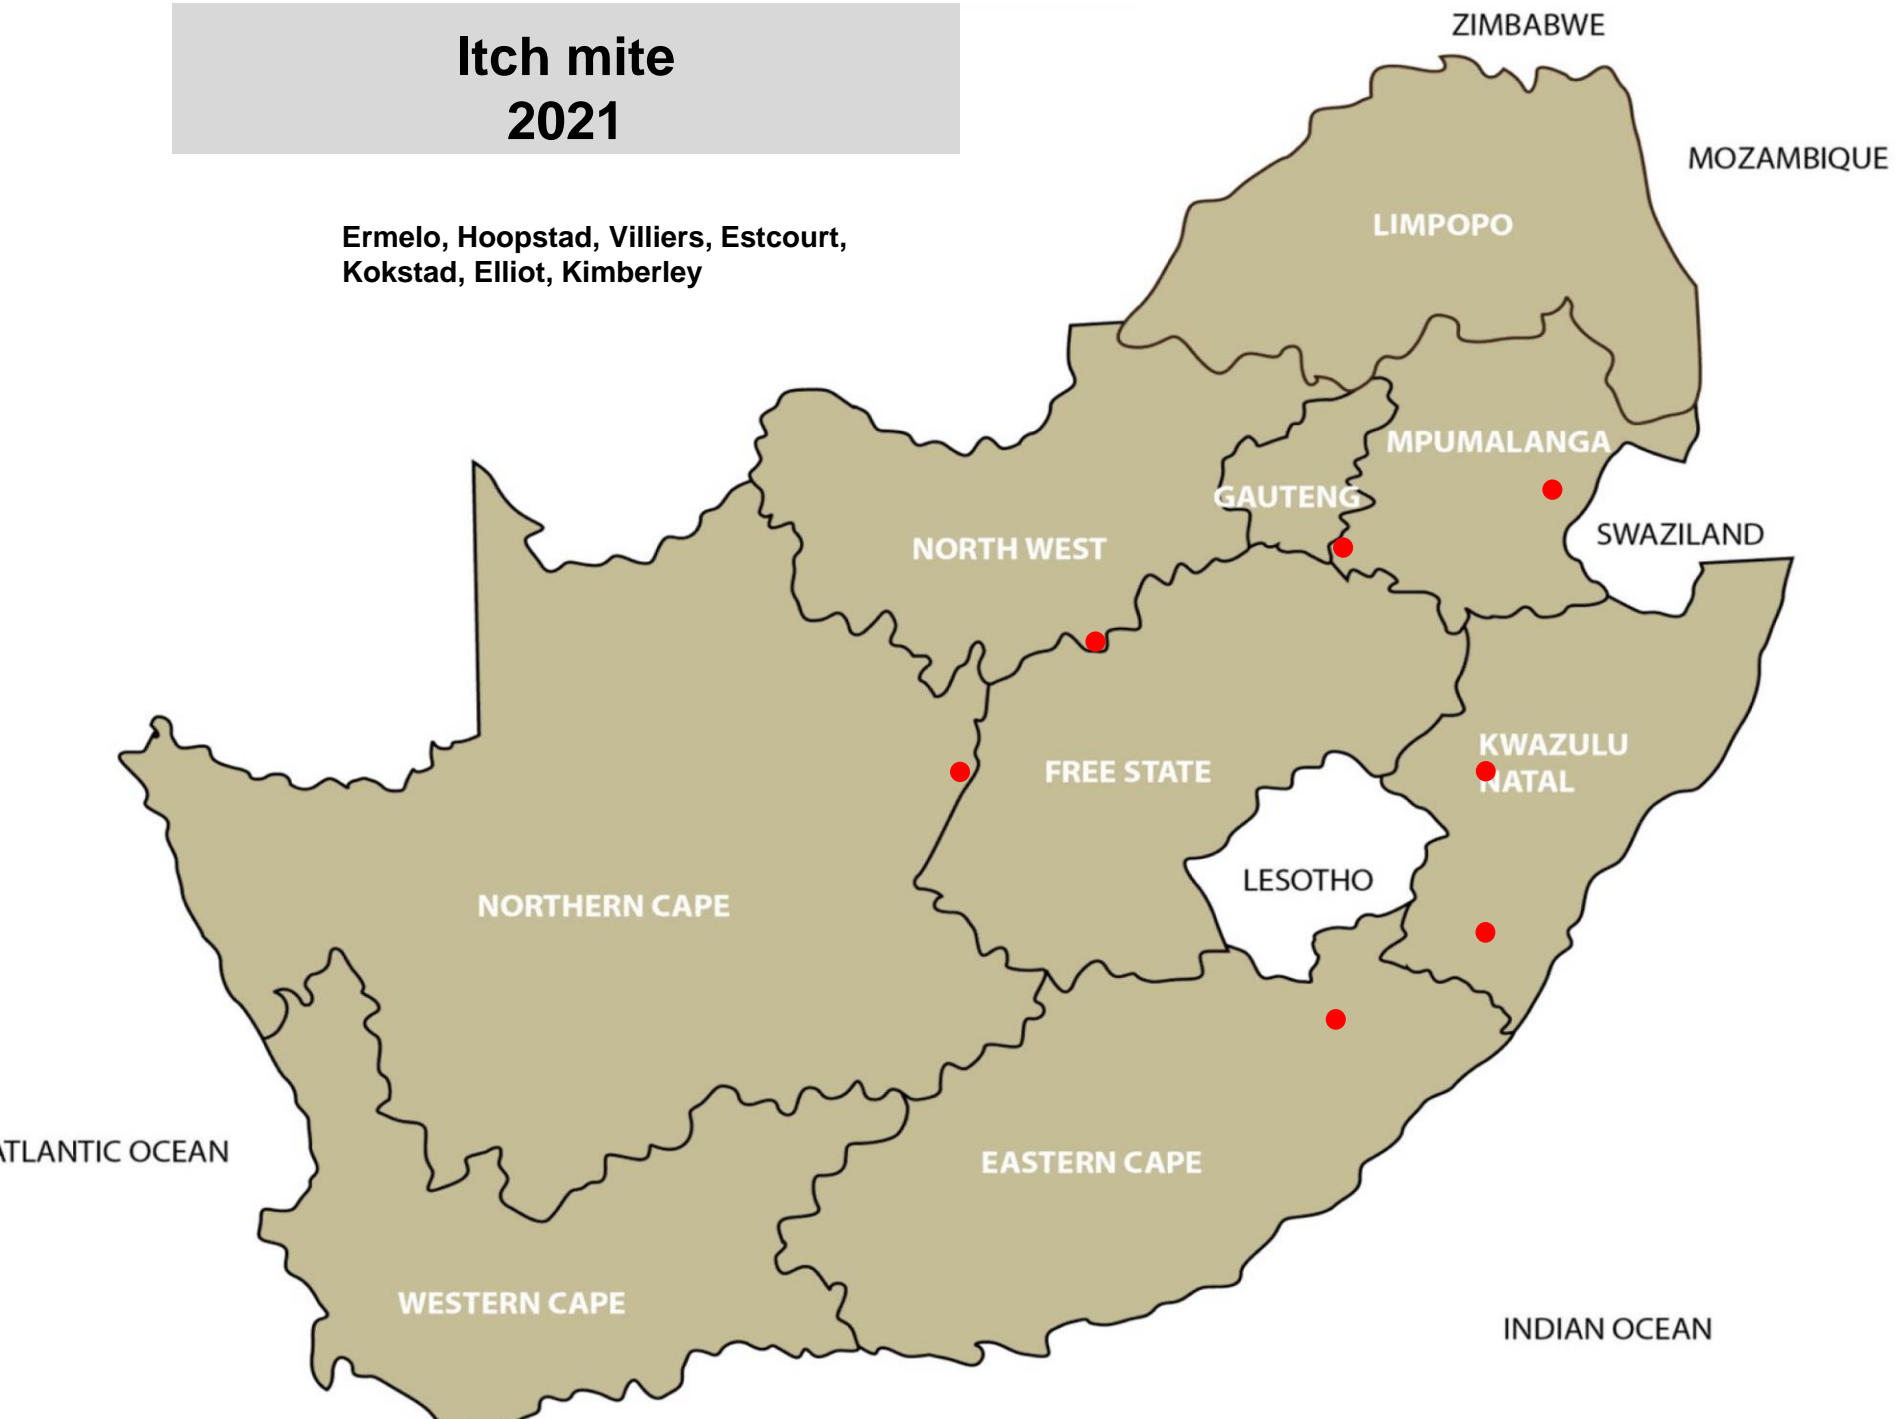

# Sucking lice (Blue lice) 2021

Standerton, Leeudoringstad, Bloemfontein, Botshabelo,  
Clocolan, Hoopstad, Reitz, Villiers, Vrede, Vryheid,  
Zastron, Aliwal North, Graaff-Reinet, Malmesbury,  
Colesberg, Postmasburg

# Sheep scab 2021

Christiana, Lichtenburg, Bethlehem, Bloemfontein,  
Botshabelo, Clocolan, Hoopstad, Reitz, Senekal,  
Smithfield, Villiers, Vrede, Newcastle, Underberg,  
Graaff-Reinet, Heidelberg, Moorreesburg,  
Stellenbosch, De Aar, Kimberley

# Mange 2021

Bronkhorstspuit, Christiana, Klerksdorp,  
Leeudoringstad, Bethlehem, Bloemfontein,  
Clocolan, Dewetsdorp, Hoopstad, Ficksburg,  
Koppies, Reitz, Villiers, Vrede, Winburg, Estcourt,  
Moorreesburg, Kimberley

# Itch mite 2021

Ermelo, Hoopstad, Villiers, Estcourt,  
Kokstad, Elliot, Kimberley