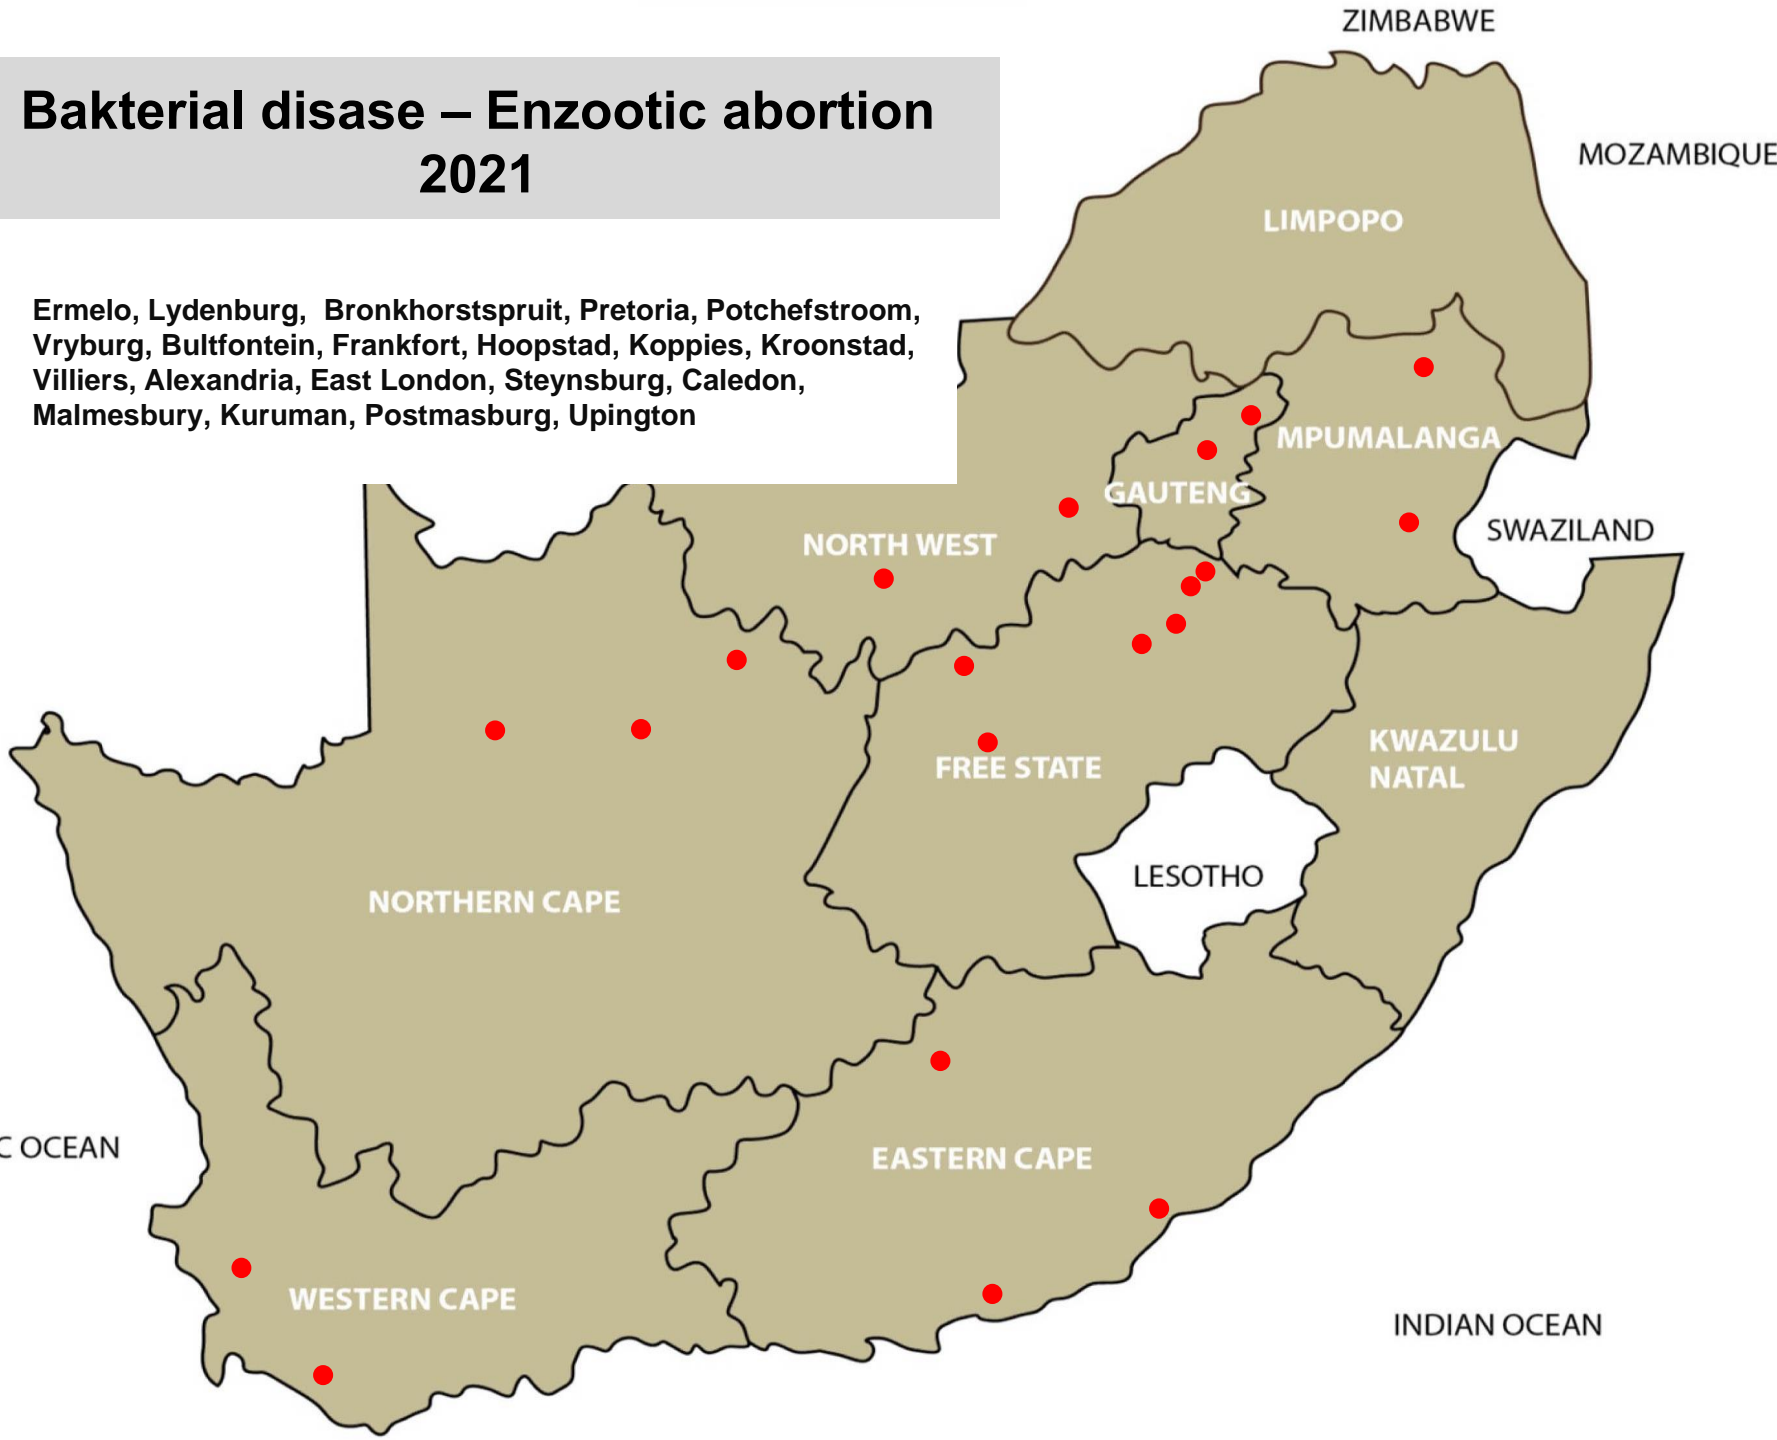

Bakterial disease – Enzootic abortion 2021

Ermelo, Lydenburg, Bronkhorstspuit, Pretoria, Potchefstroom, Vryburg, Bultfontein, Frankfort, Hoopstad, Koppies, Kroonstad, Villiers, Alexandria, East London, Steynsburg, Caledon, Malmesbury, Kuruman, Postmasburg, Upington