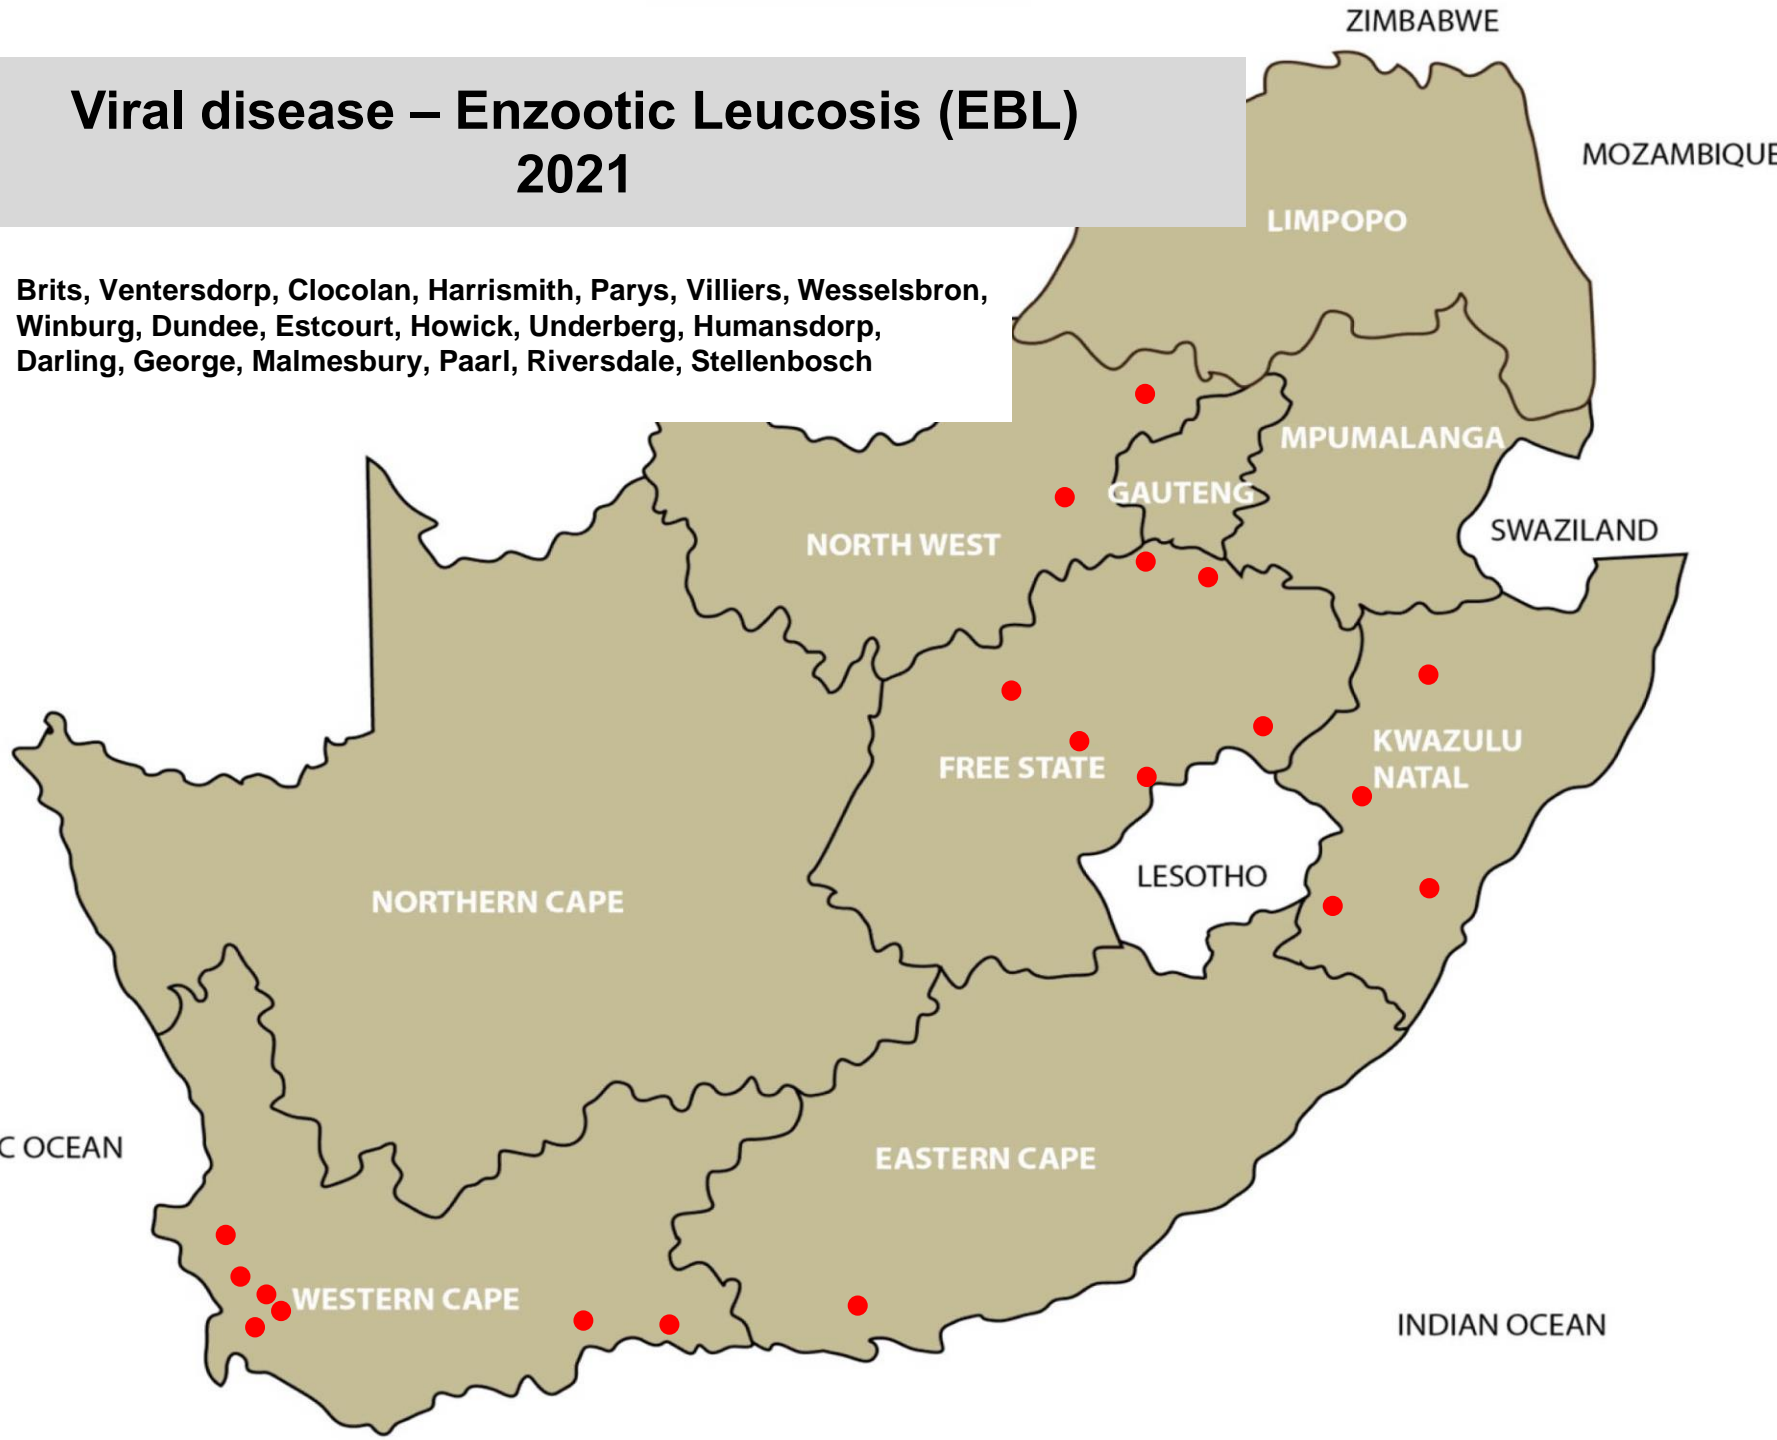

# Viral disease Infectious Bovine Rhinotracheitis (IBR) 2021

Polokwane, Leeudoringstad, Schweizer-Reneke, Memel, Viljoenskroon, Vrede, Warden, Bergville, Estcourt, Pietermaritzburg, East London, Jeffreys Bay, Piketberg, Upington

# Viral disease – Bovine Viral Diarrhoea (BVD) 2021

Hammanskraal, Nigel, Pretoria, Hoedspruit, Polokwane,  
Leeudoringstad, Memel, Parys, Wesselsbron, Estcourt,  
Kokstad, Pietermaritzburg, East London, Elliot,  
Stellenbosch, Postmasburg

# Viral disease – Enzootic Leucosis (EBL) 2021

Brits, Ventersdorp, Clocolan, Harrismith, Parys, Villiers, Wesselsbron, Winburg, Dundee, Estcourt, Howick, Underberg, Humansdorp, Darling, George, Malmesbury, Paarl, Riversdale, Stellenbosch