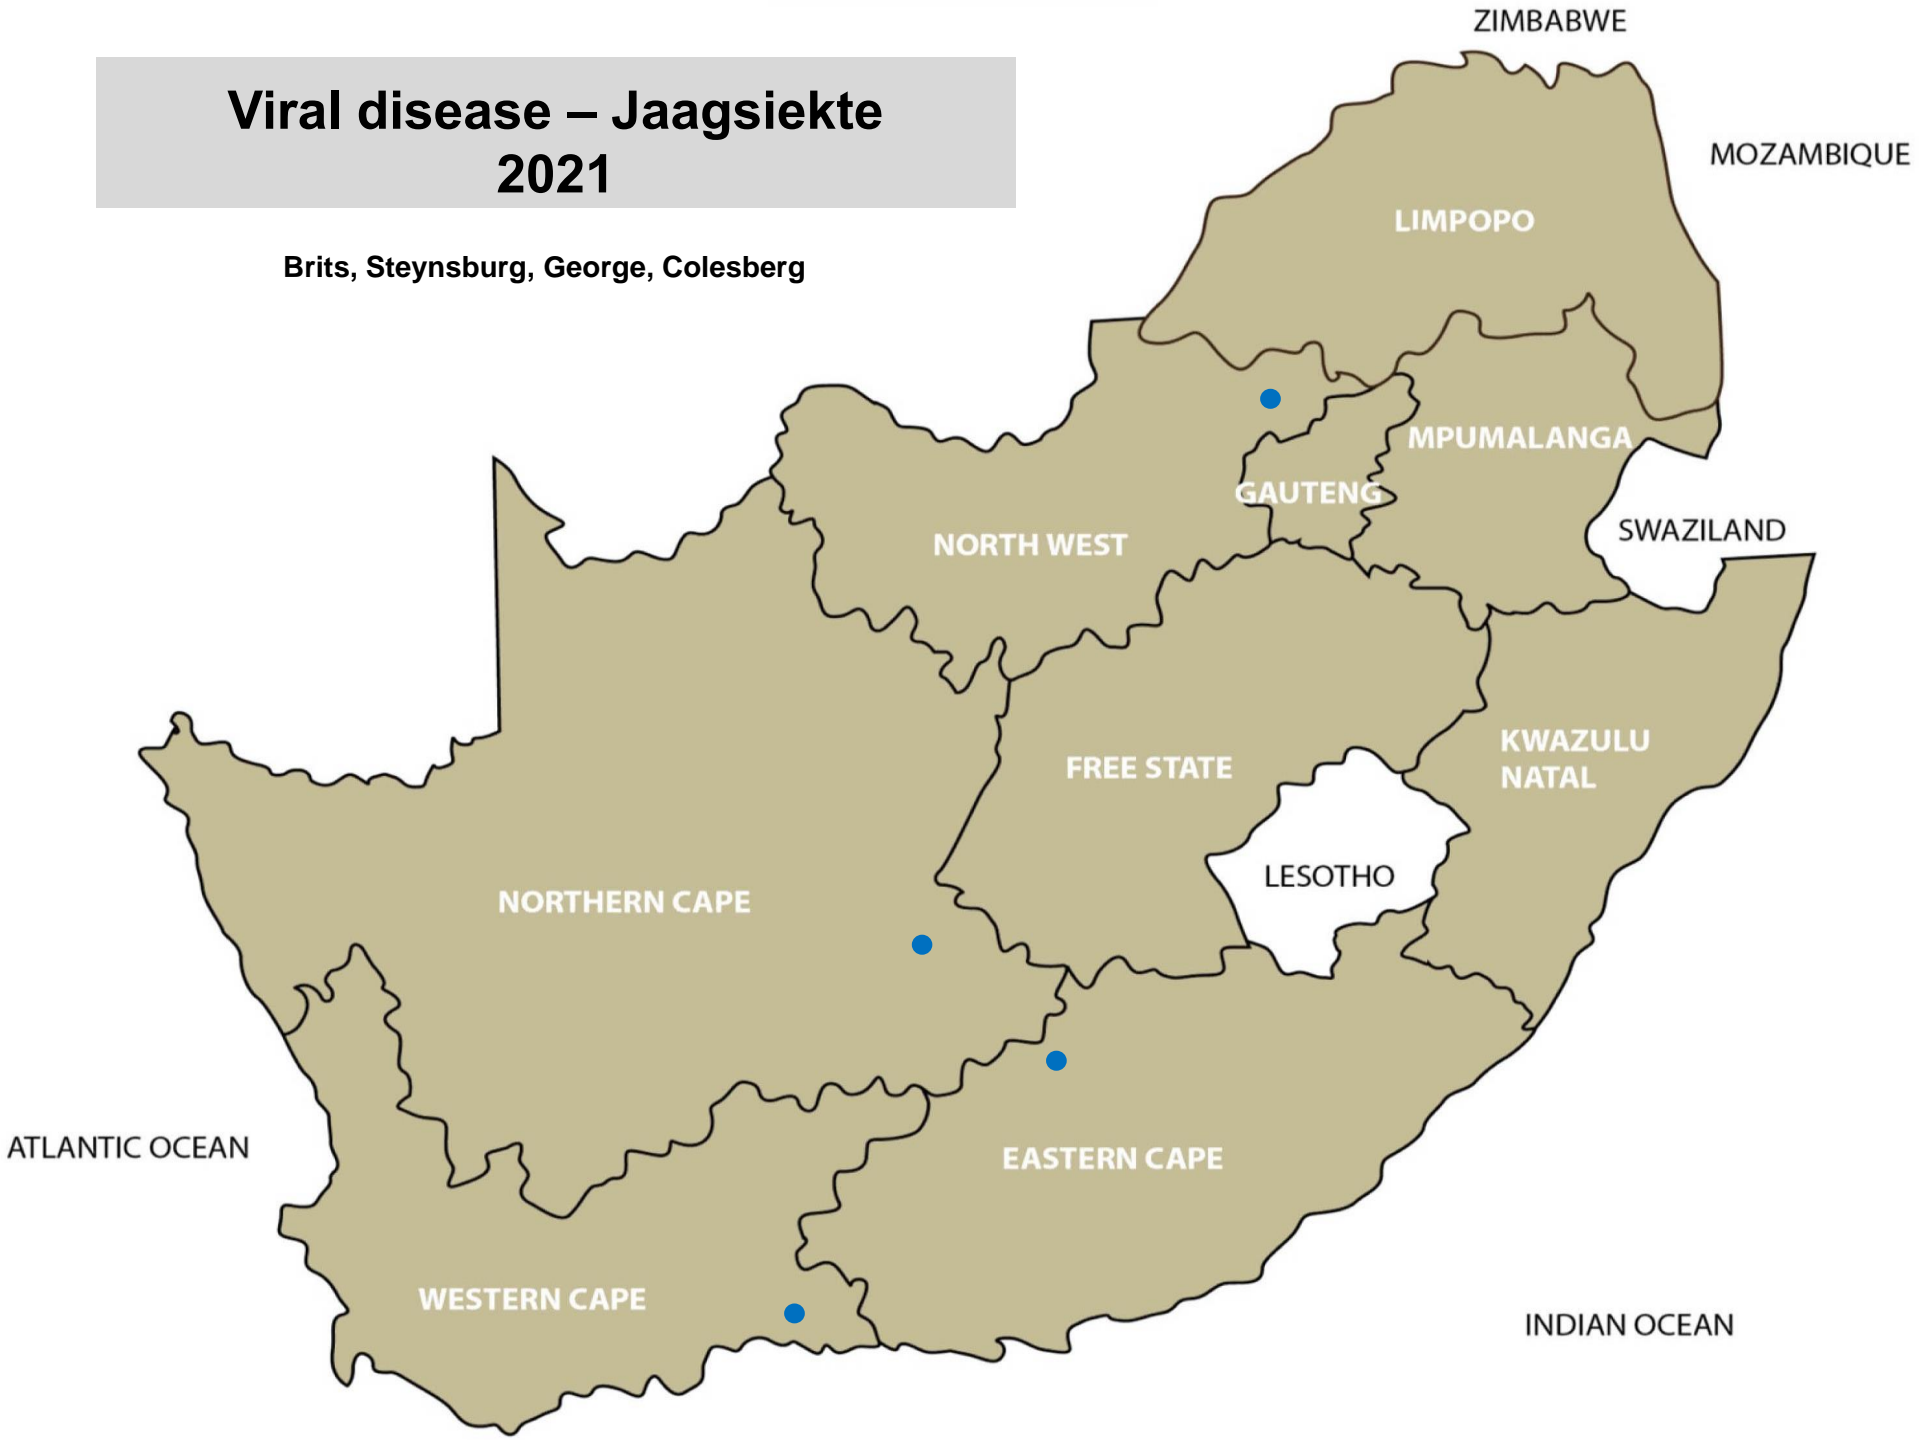

Viral disease – Jaagsiekte 2021

Brits, Steynsburg, George, Colesberg