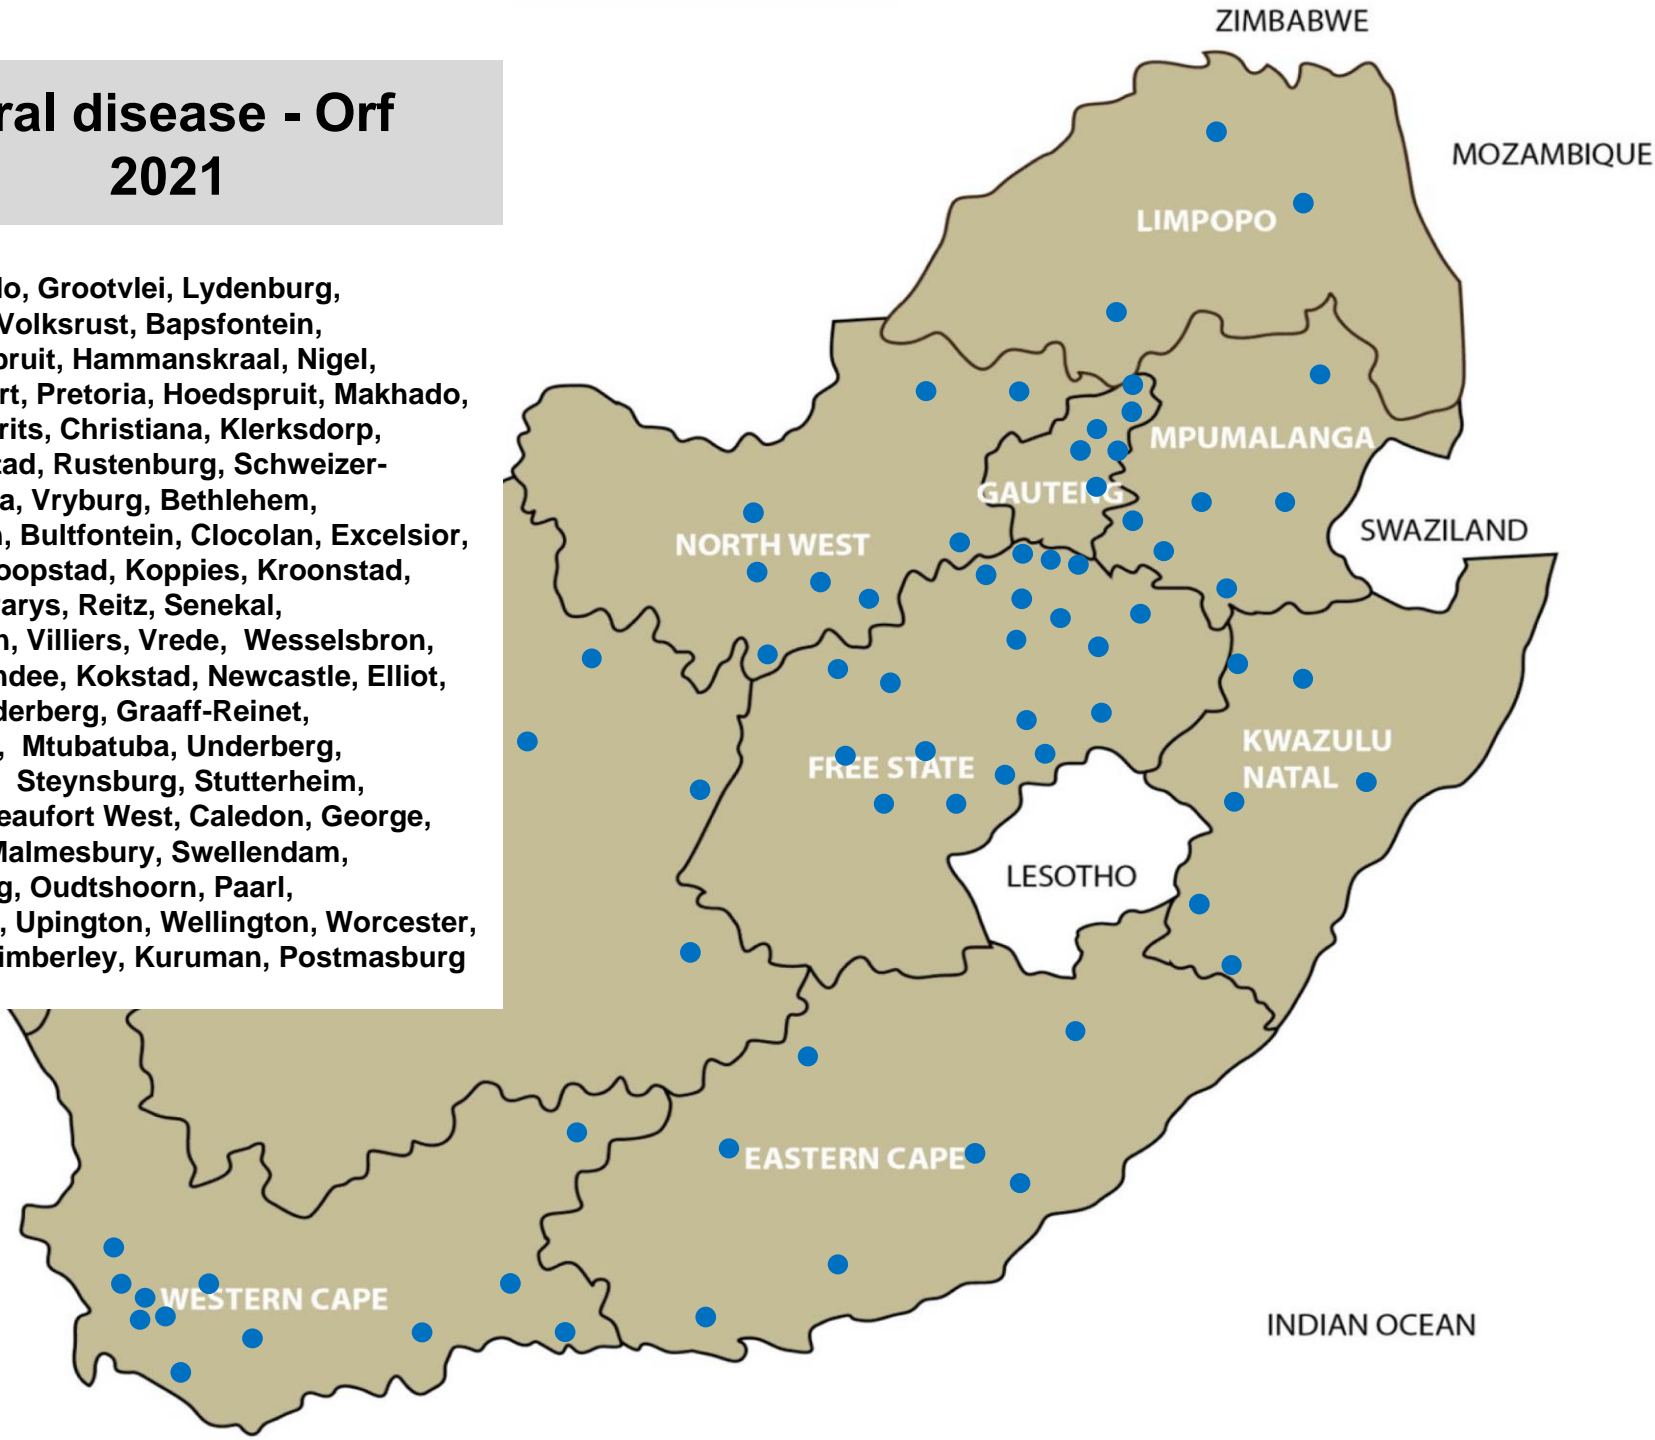

# Viral disease – Corona virus 2021

Ermelo, Volksrust, Vryburg, Bultfontein, Kroonstad, Villiers,  
Alexandria, Caledon, Malmesbury

# Viral disease – Rota virus 2021

Bethal, Lydenburg, Volksrust, Irene, Christiana, Schweizer-Reneke, Vryburg, Bethlehem, Clocolan, Kroonstad, Parys, Villiers, Vrede, Dundee, Estcourt, Alexandria, Caledon, George, Malmesbury

# Viral disease – Warts (2021)

Ermelo, Hendrina, Lydenburg, Nelspruit, Bronkhorstspuit, Hammanskraal, Nigel, Brits, Hoedspruit, Makhado, Modimolle, Mokopane, Christiana, Leeudoringstad, Stella, Ventersdorp, Vryburg, Zeerust, Bloemfontein, Botshabelo, Bultfontein, Clocolan, Dewetsdorp, Frankfort, Hoopstad, Koppies, Kroonstad, Oranjeville, Parys, Senekal, Viljoenskroon, Villiers, Vrede, Winburg, Bergville, Camperdown, Eshowe, Estcourt, Kokstad, Mooi River, Mtubatuba, Pietermaritzburg, Pongola, Underberg, Vryheid, East London, Elliot, Graaff-Reinet, Port Alfred, Malmesbury, Moorreesburg, Riversdale, Stellenbosch, Kuruman, Postmasburg

# Virussiekte – Rabies (Cattle) (2021)

Magaliesburg, Mokopane, Stella, Bethlehem, Eshowe