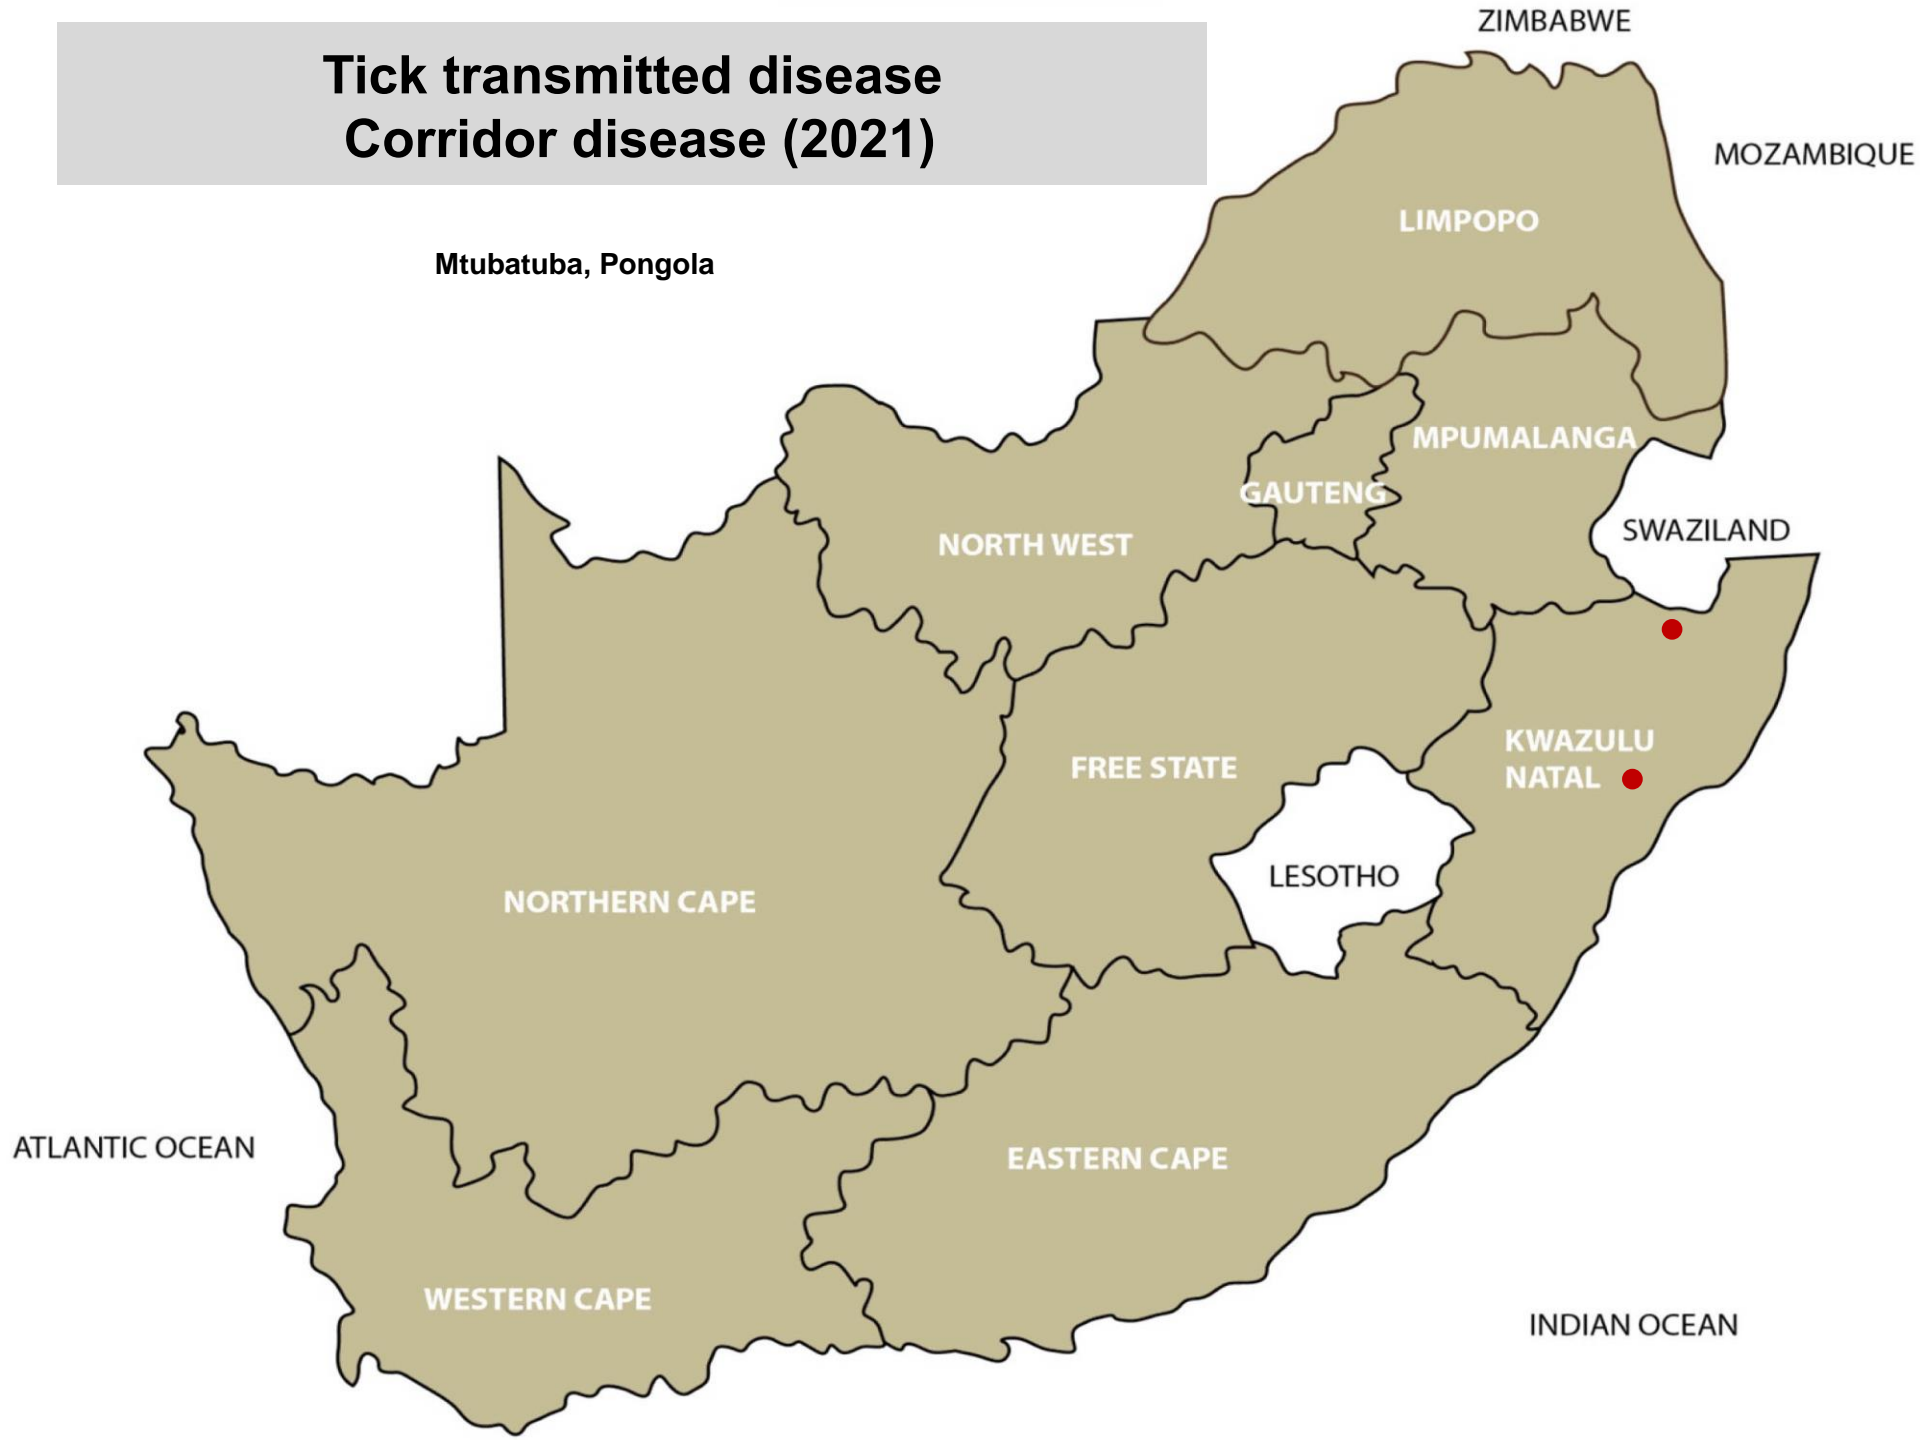

# Tick transmitted disease - Heartwater 2021

Lydenburg, Malalane, Middelburg, Nelspruit, Piet Retief, Bronkhorstspuit, Magaliesburg, Onderstepoort, Pretoria, Rayton, Bela-Bela, Makhado, Modimolle, Mokopane, Polokwane, Thabazimbi, Tzaneen, Brits, Christiana, Klerksdorp, Rustenburg, Schweizer-Reneke, Stella, Ventersdorp, Zeerust, Warden, Bergville, Camperdown, Dundee, Eshowe, Estcourt, Mtubatuba, Pietermaritzburg, Pongola, Vryheid, Alexandria, Bathurst, East London, Graaff-Reinet, Humansdorp, Jeffreys Bay, Port Alfred, Queenstown, Uitenhage, Malmesbury, Calvinia

# Tick toxicosis – Sweating sickness 2021

Lydenburg, Bronkhorstspuit, Bela-Bela, Hoedspruit, Makhado, Mokopane, Brits, Polokwane, Christiana, Klerksdorp, Leeudoringstad, Lichtenburg, Rustenburg, Stella, Ventersdorp, Vryburg, Zeerust, Bloemfontein, Bultfontein, Hoopstad, Kroonstad, Senekal, Viljoenskroon, Villiers, Wesselsbron, Winburg, Pongola, Kuruman, Postmasburg

# Tick transmitted disease Corridor disease (2021)

Mtubatuba, Pongola