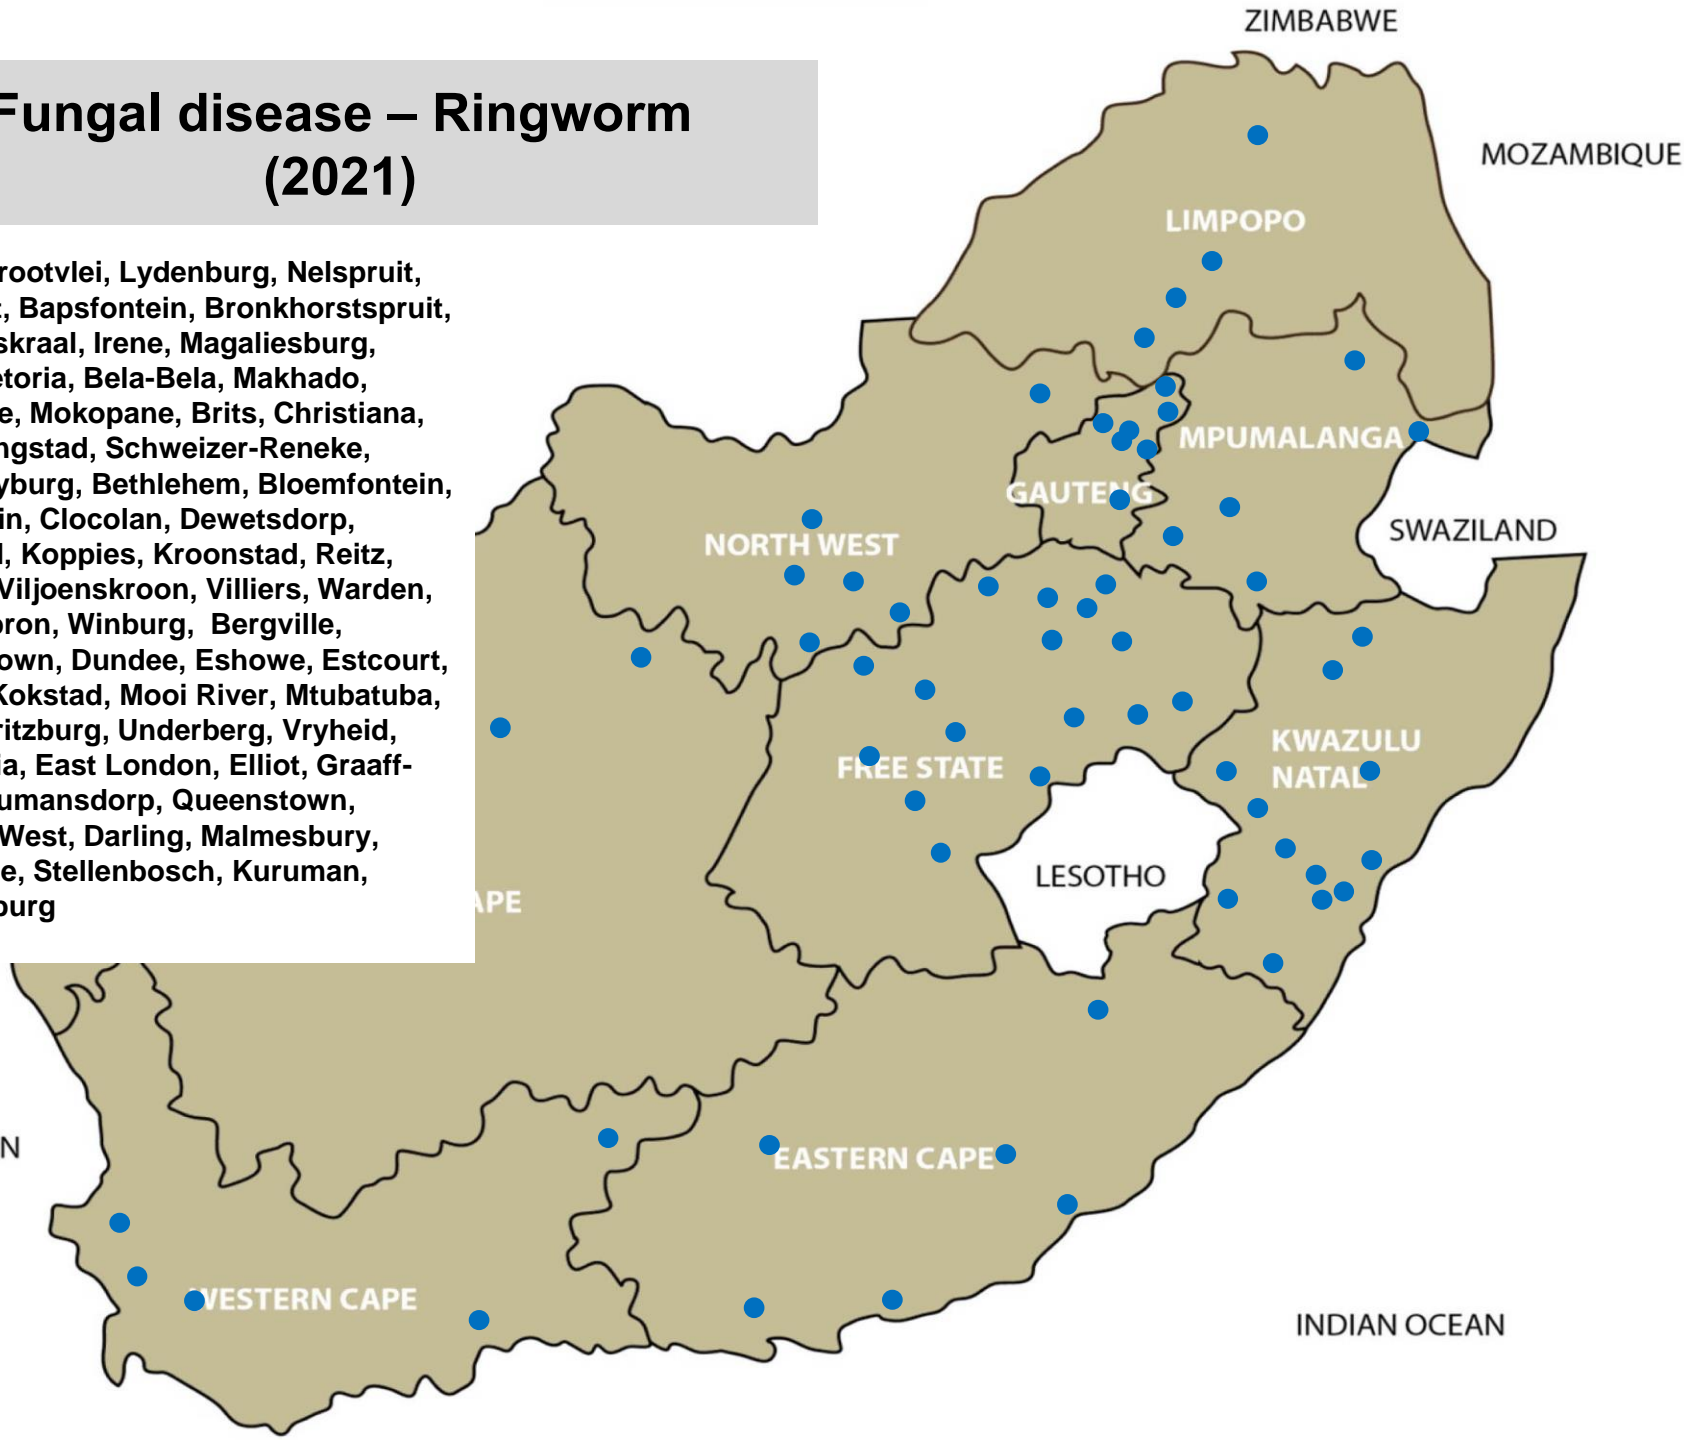

Fungal disease – Ringworm (2021)

Bethal, Grootvlei, Lydenburg, Nelspruit, Volksrust, Bapsfontein, Bronkhorstspruit, Hammanskraal, Irene, Magaliesburg, Nigel, Pretoria, Bela-Bela, Makhado, Modimolle, Mokopane, Brits, Christiana, Leeudoringstad, Schweizer-Reneke, Stella, Vryburg, Bethlehem, Bloemfontein, Bultfontein, Clocolan, Dewetsdorp, Hoopstad, Koppies, Kroonstad, Reitz, Senekal, Viljoenskroon, Villiers, Warden, Wesselsbron, Winburg, Bergville, Camperdown, Dundee, Eshowe, Estcourt, Howick, Kokstad, Mooi River, Mtubatuba, Pietermaritzburg, Underberg, Vryheid, Alexandria, East London, Elliot, Graaff-Reinet, Humansdorp, Queenstown, Beaufort West, Darling, Malmesbury, Riversdale, Stellenbosch, Kuruman, Postmasburg