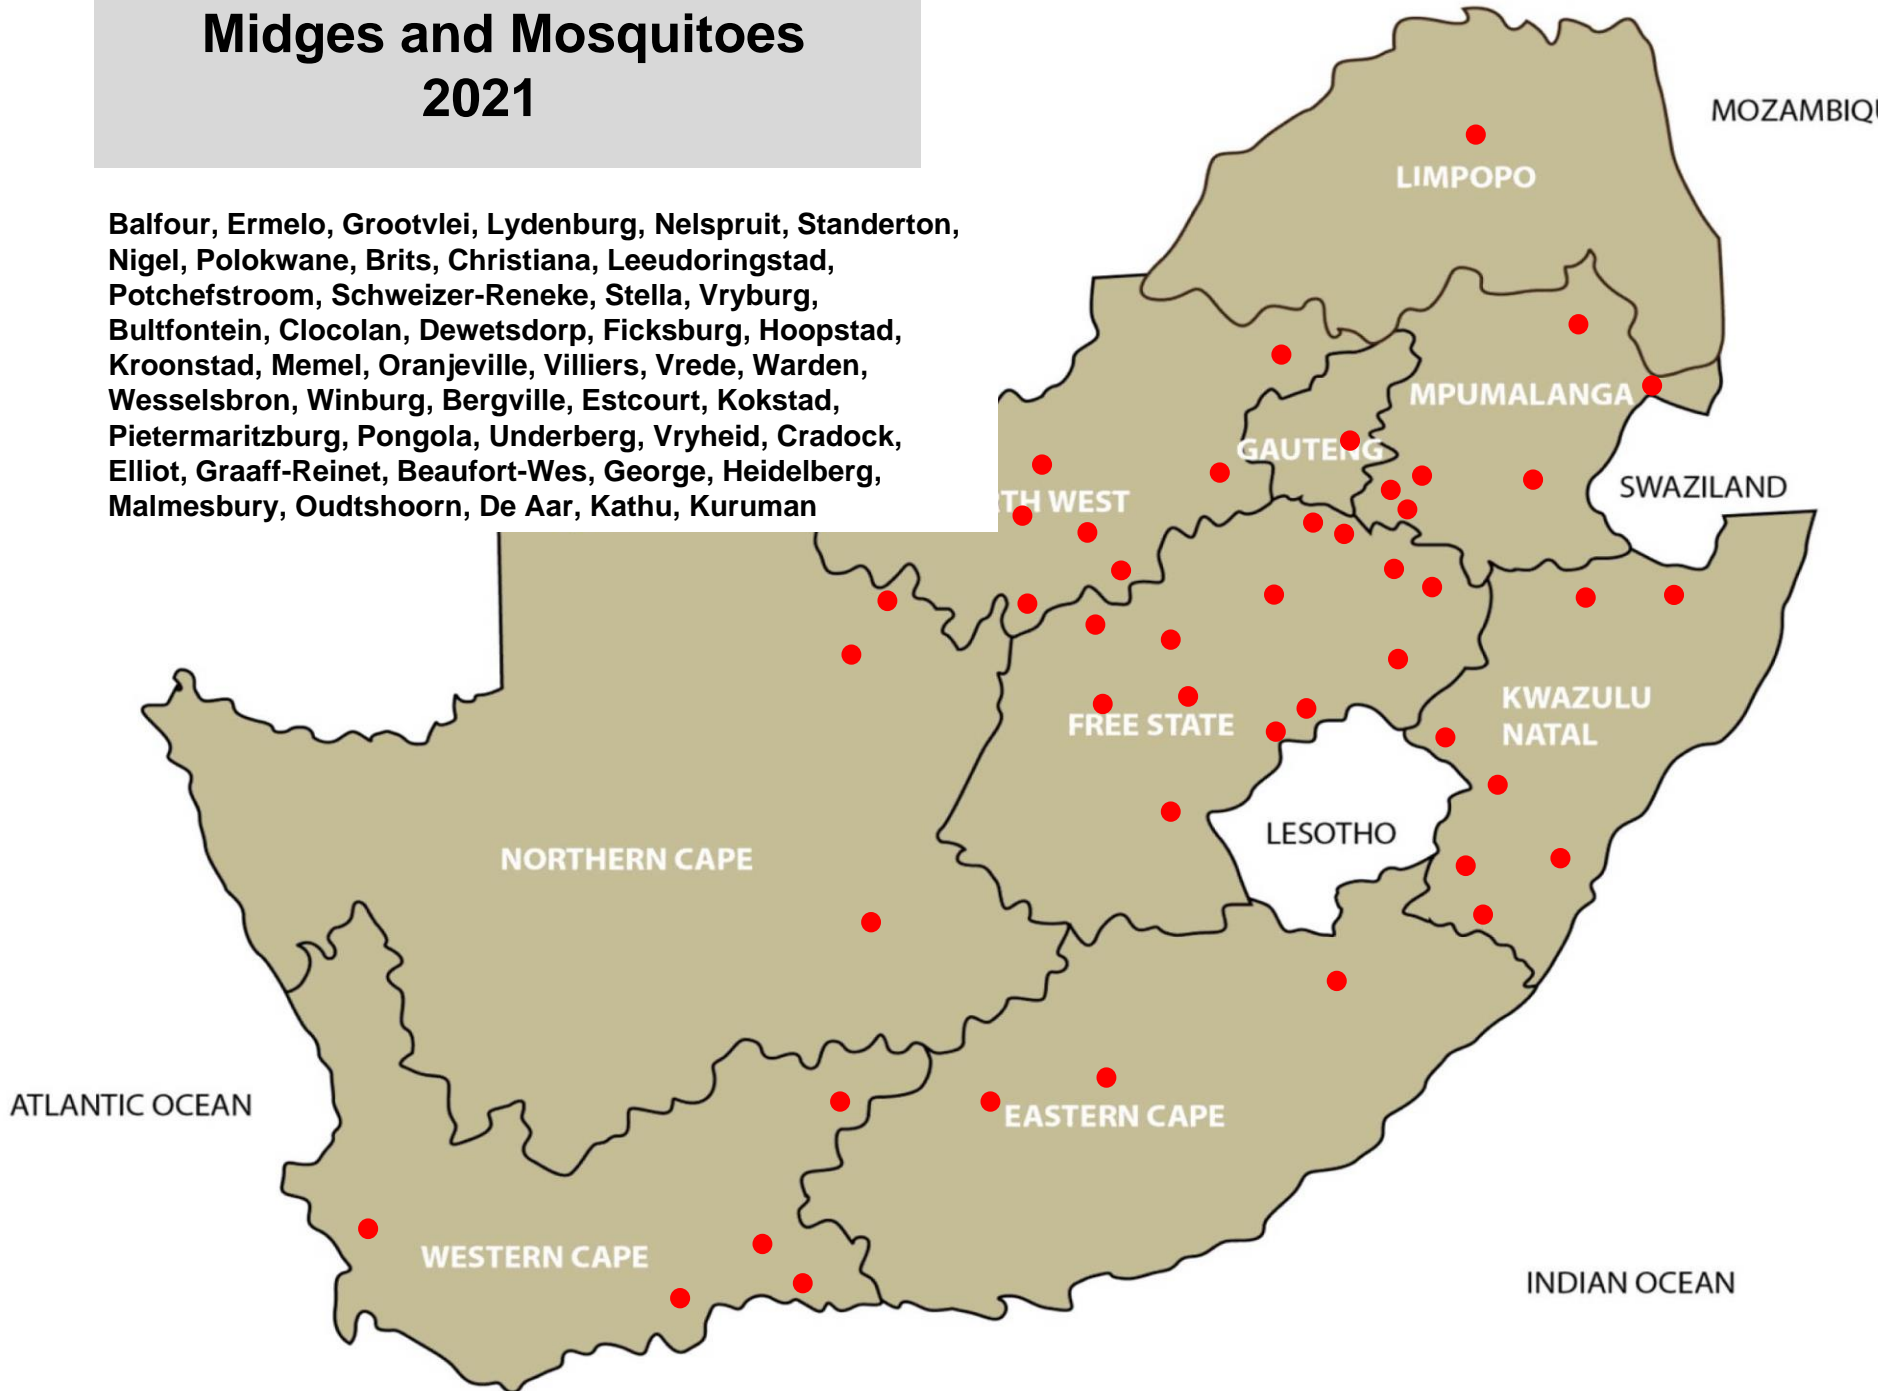

Midges and Mosquitoes 2021

Balfour, Ermelo, Grootvlei, Lydenburg, Nelspruit, Standerton, Nigel, Polokwane, Brits, Christiana, Leeudoringstad, Potchefstroom, Schweizer-Reneke, Stella, Vryburg, Bultfontein, Clocolan, Dewetsdorp, Ficksburg, Hoopstad, Kroonstad, Memel, Oranjeville, Villiers, Vrede, Warden, Wesselsbron, Winburg, Bergville, Estcourt, Kokstad, Pietermaritzburg, Pongola, Underberg, Vryheid, Cradock, Elliot, Graaff-Reinet, Beaufort-Wes, George, Heidelberg, Malmesbury, Oudtshoorn, De Aar, Kathu, Kuruman