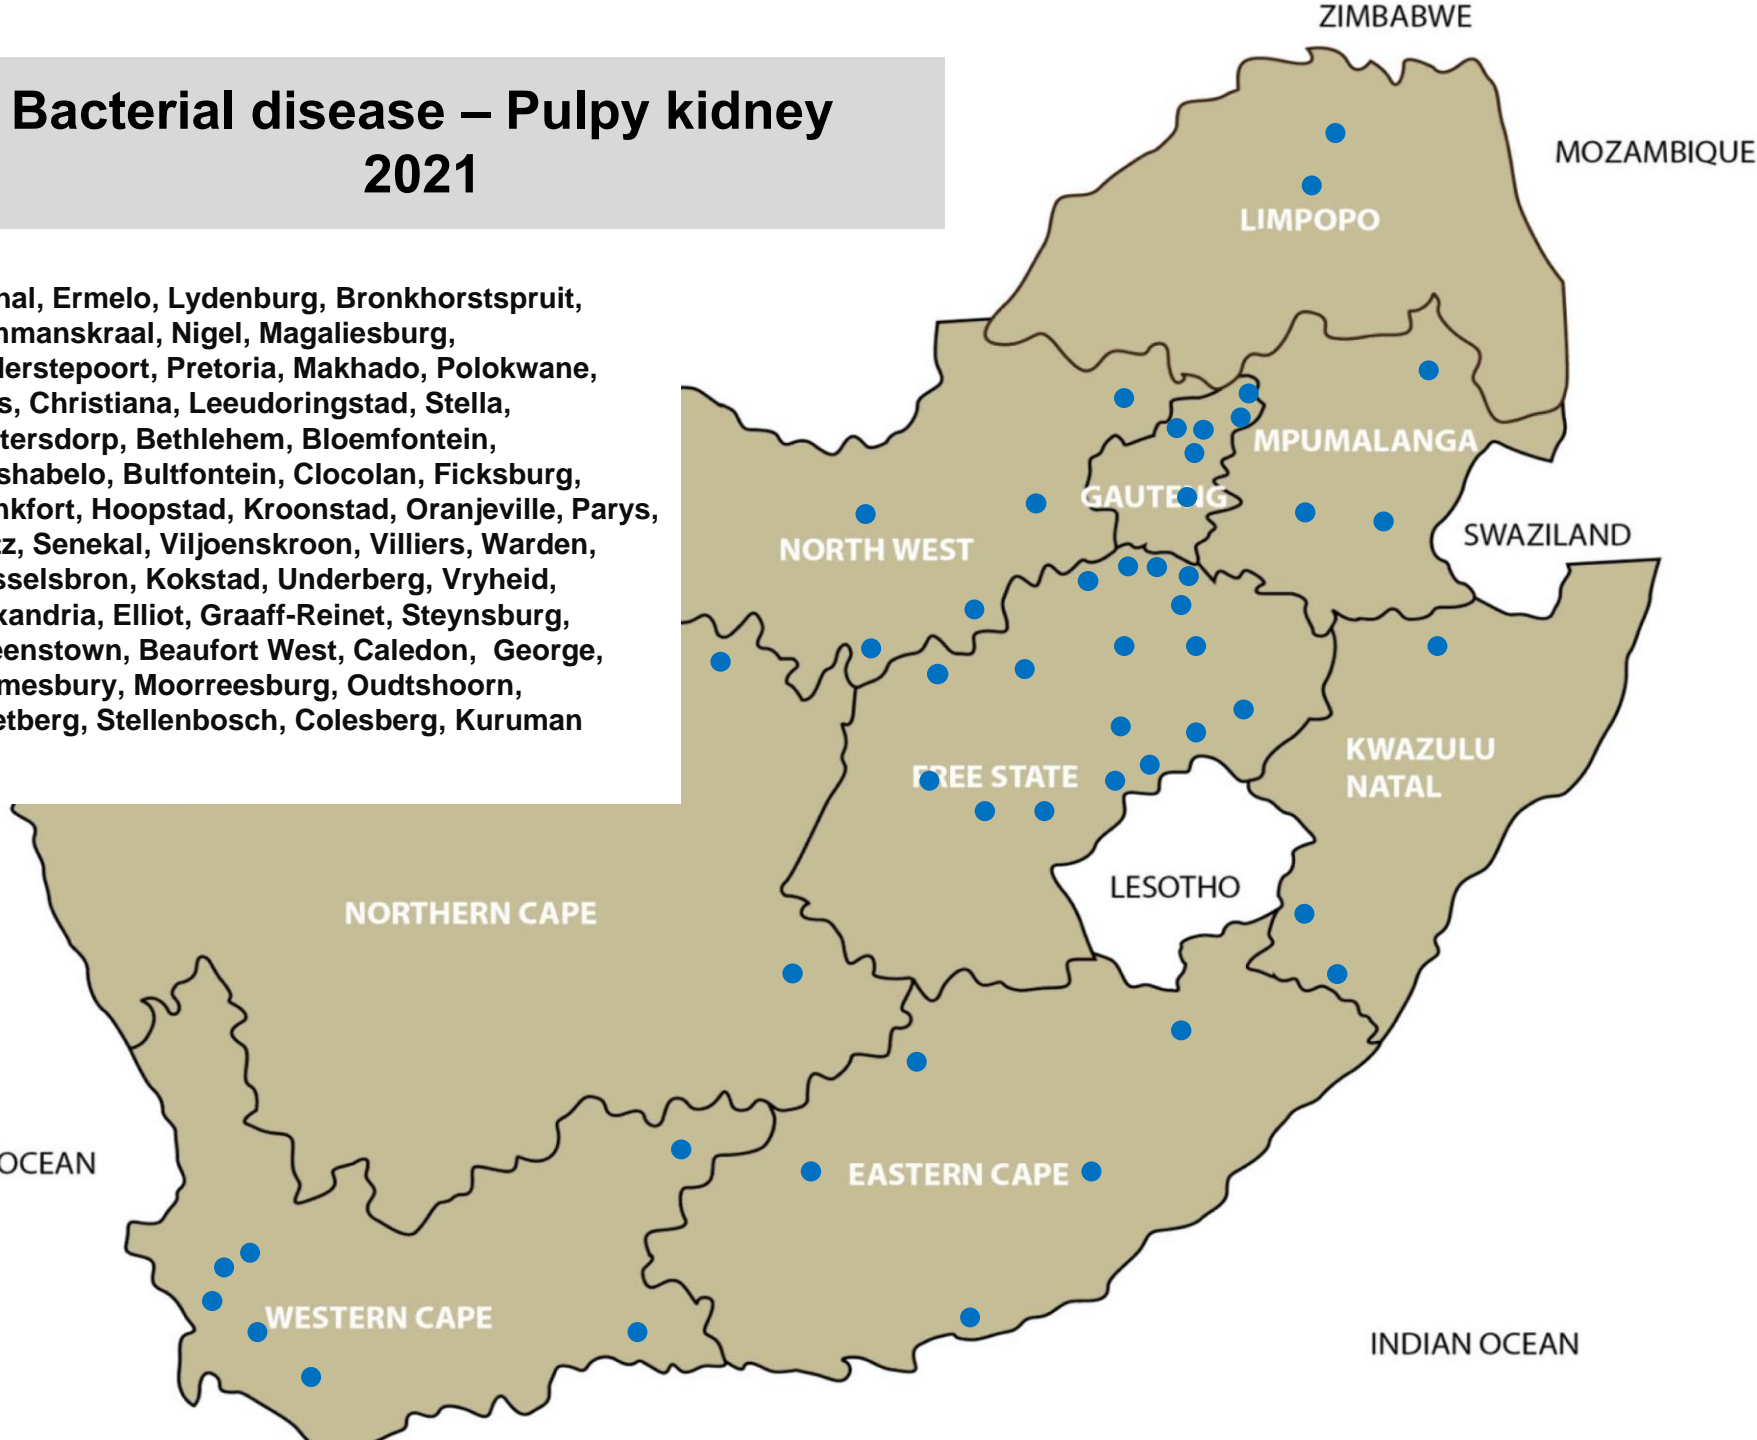

# Bacterial disease – Pulpy kidney 2021

Bethal, Ermelo, Lydenburg, Bronkhorstspuit, Hammanskraal, Nigel, Magaliesburg, Onderstepoort, Pretoria, Makhado, Polokwane, Brits, Christiana, Leeudoringstad, Stella, Ventersdorp, Bethlehem, Bloemfontein, Botshabelo, Bultfontein, Clocolan, Ficksburg, Frankfort, Hoopstad, Kroonstad, Oranjeville, Parys, Reitz, Senekal, Viljoenskroon, Villiers, Warden, Wesselsbron, Kokstad, Underberg, Vryheid, Alexandria, Elliot, Graaff-Reinet, Steynsburg, Queenstown, Beaufort West, Caledon, George, Malmesbury, Moorreesburg, Oudtshoorn, Piketberg, Stellenbosch, Colesberg, Kuruman