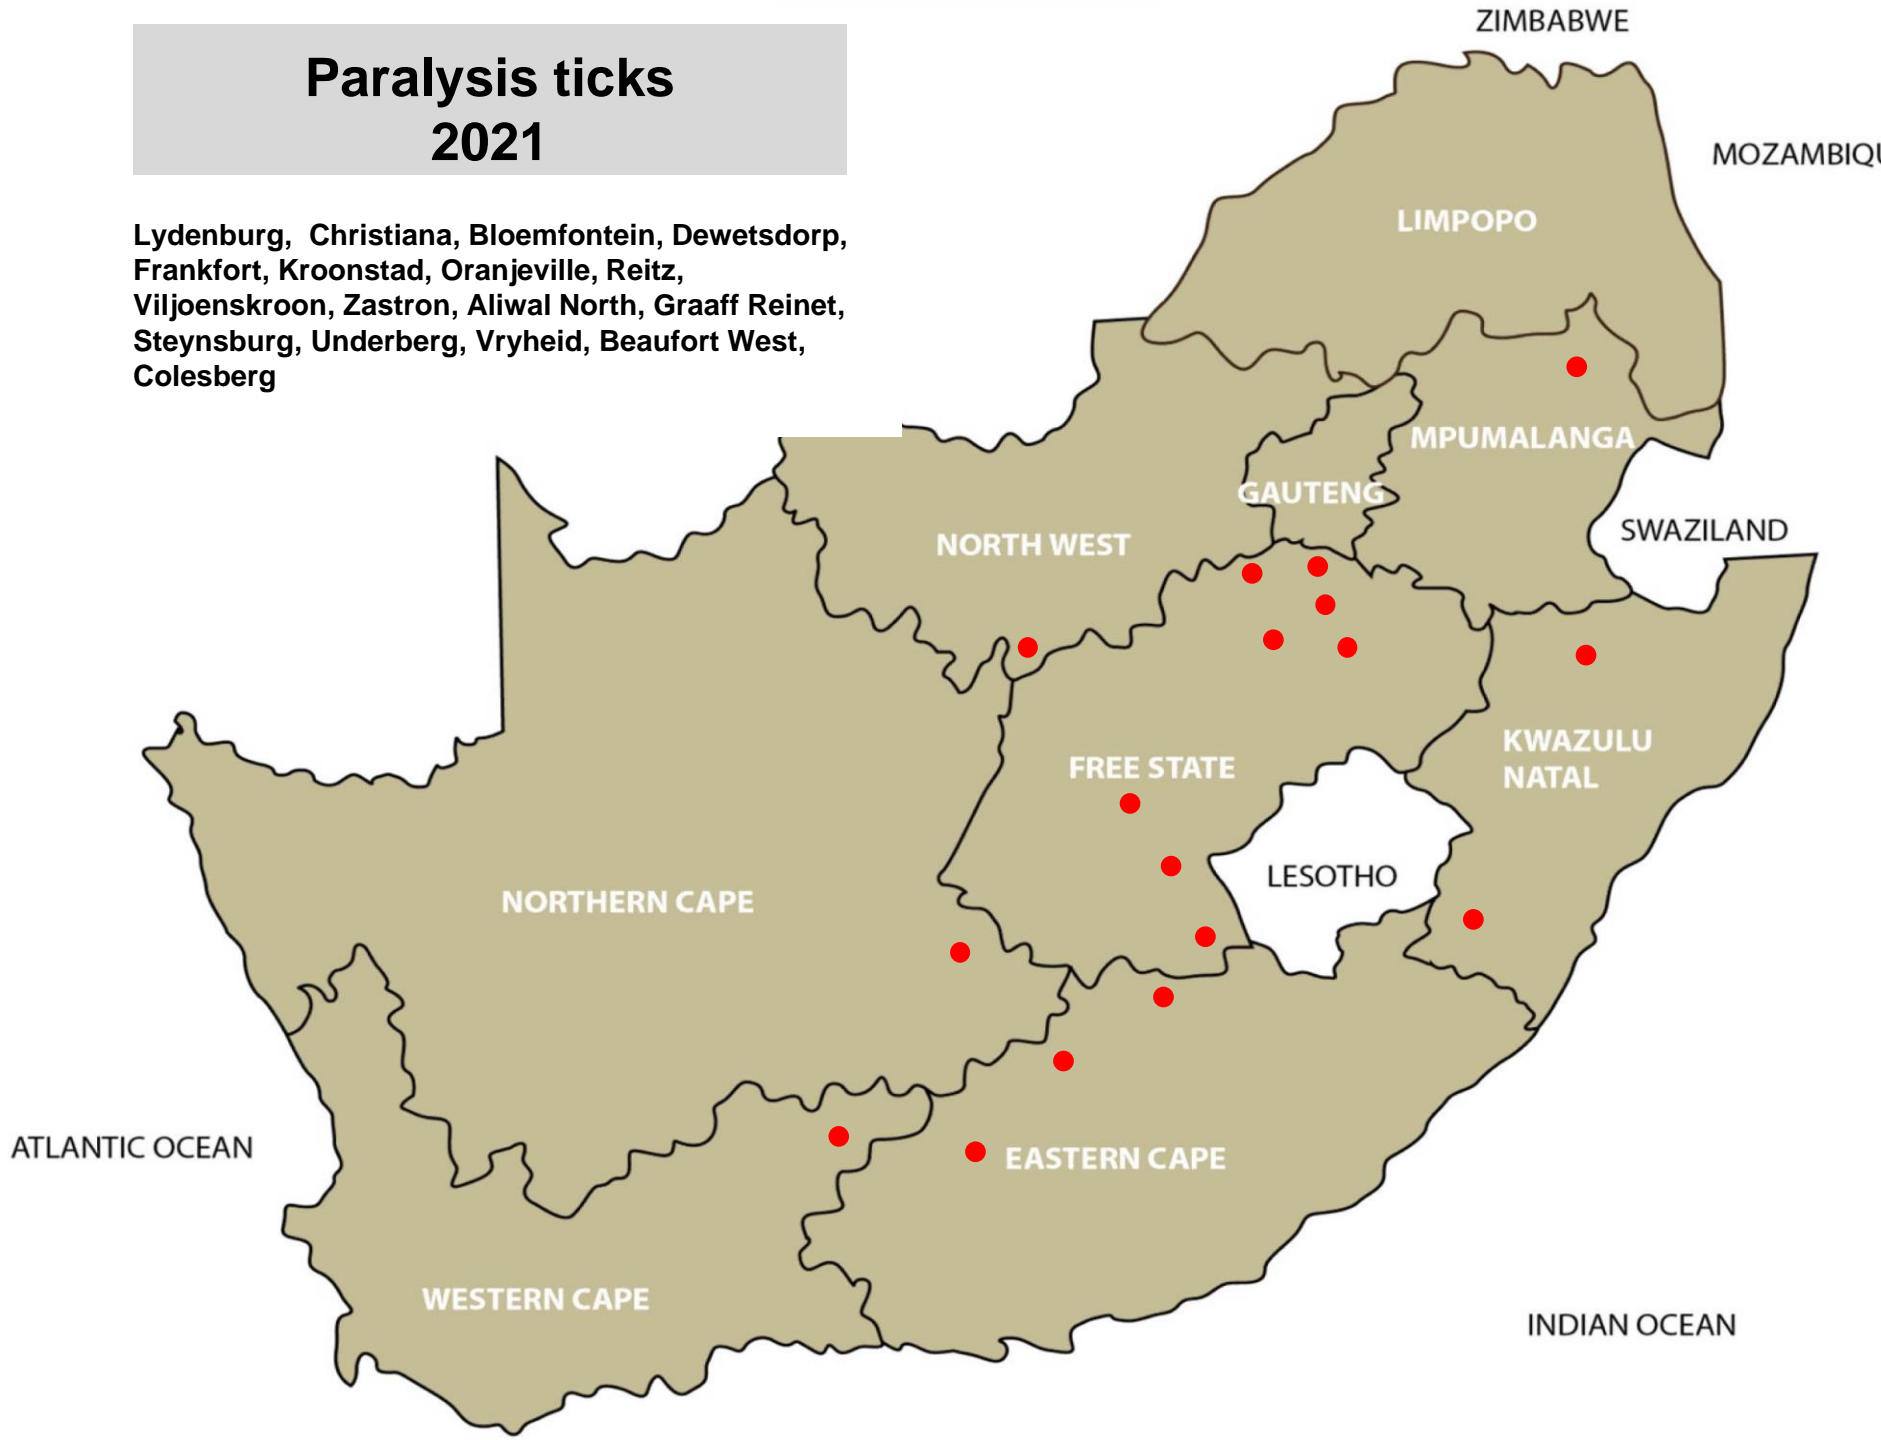

# Brown ear-ticks 2021

Bethal, Lydenburg, Nelspruit, Standerton, Volksrust, Bronkhorstspuit, Krugersdorp, Magaliesburg, Pretoria, Modimolle, Mokopane, Polokwane, Tzaneen, Brits, Clocolan, Klerksdorp, Leeudoringstad, Rustenburg, Schweizer-Reneke, Memel, Parys, Reitz, Viljoenskroon, Villiers, Vrede, Winburg, Bergville, Eshowe, Estcourt, Kokstad, Mooi River, Mtubatuba, Pietermaritzburg, Pongola, Vryheid, East London, Elliot, Humansdorp, Steynsburg, Moorreesburg, Oudtshoorn, De Aar

# Bont-legged ticks 2021

Bethal, Lydenburg, Nelspruit, Bapsfontein, Bronkhorstspuit, Hammanskraal, Pretoria, Bela-Bela, Hoedspruit, Modimolle, Mokopane, Polokwane, Tzaneen, Brits, Christiana, Klerksdorp, Leeudoringstad, Lichtenburg, Schweizer-Reneke, Stella, Ventersdorp, Vryburg, Zeerust, Bethlehem, Bloemfontein, Bultfontein, Clocolan, Excelsior, Ficksburg, Frankfort, Hoopstad, Koppies, Kroonstad, Memel, Oranjeville, Parys, Senekal, Viljoenskroon, Villiers, Vrede, Warden, Wesselsbron, Winburg, Zastron, Bergville, Dundee, Kokstad, Mooi River, Pongola, Underberg, Vryheid, Aliwal North, Elliot, Humansdorp, Steynsburg, Witelsbos, Beaufort Wets, Oudtshoorn, Calvinia, De Aar, Kathu, Kuruman, Postmasburg

# Red-legged ticks 2021

Lydenburg, Nelspruit, Polokwane, Christiana, Leeudoringstad, Schweizer-Reneke, Stella, Vryburg, Bethlehem, Bultfontein, Clocolan, Excelsior, Hoopstad, Kroonstad, Memel, Oranjeville, Parys, Senekal, Viljoenskroon, Villiers, Vrede, Warden, Wesselsbron, Winburg, Bergville, Kokstad, Mooi River, Pongola, Underberg, Elliot, Steynsburg

# Biting lice (Red lice) 2021

Standerton, Bronkhorstspuit, Tzaneen,  
Leeudoringstad, Stella, Bethlehem, Bloemfontein,  
Clocolan, Dewetsdorp, Hoopstad, Kroonstad,  
Viljoenskroon, Villiers, Vrede, Warden, Estcourt,  
Kokstad, Vryheid, Elliot, Graaff-Reinet, Beaufort-  
Wes, Caledon, Heidelberg, Moorreesburg,  
Stellenbosch, Colesberg, Postmasburg