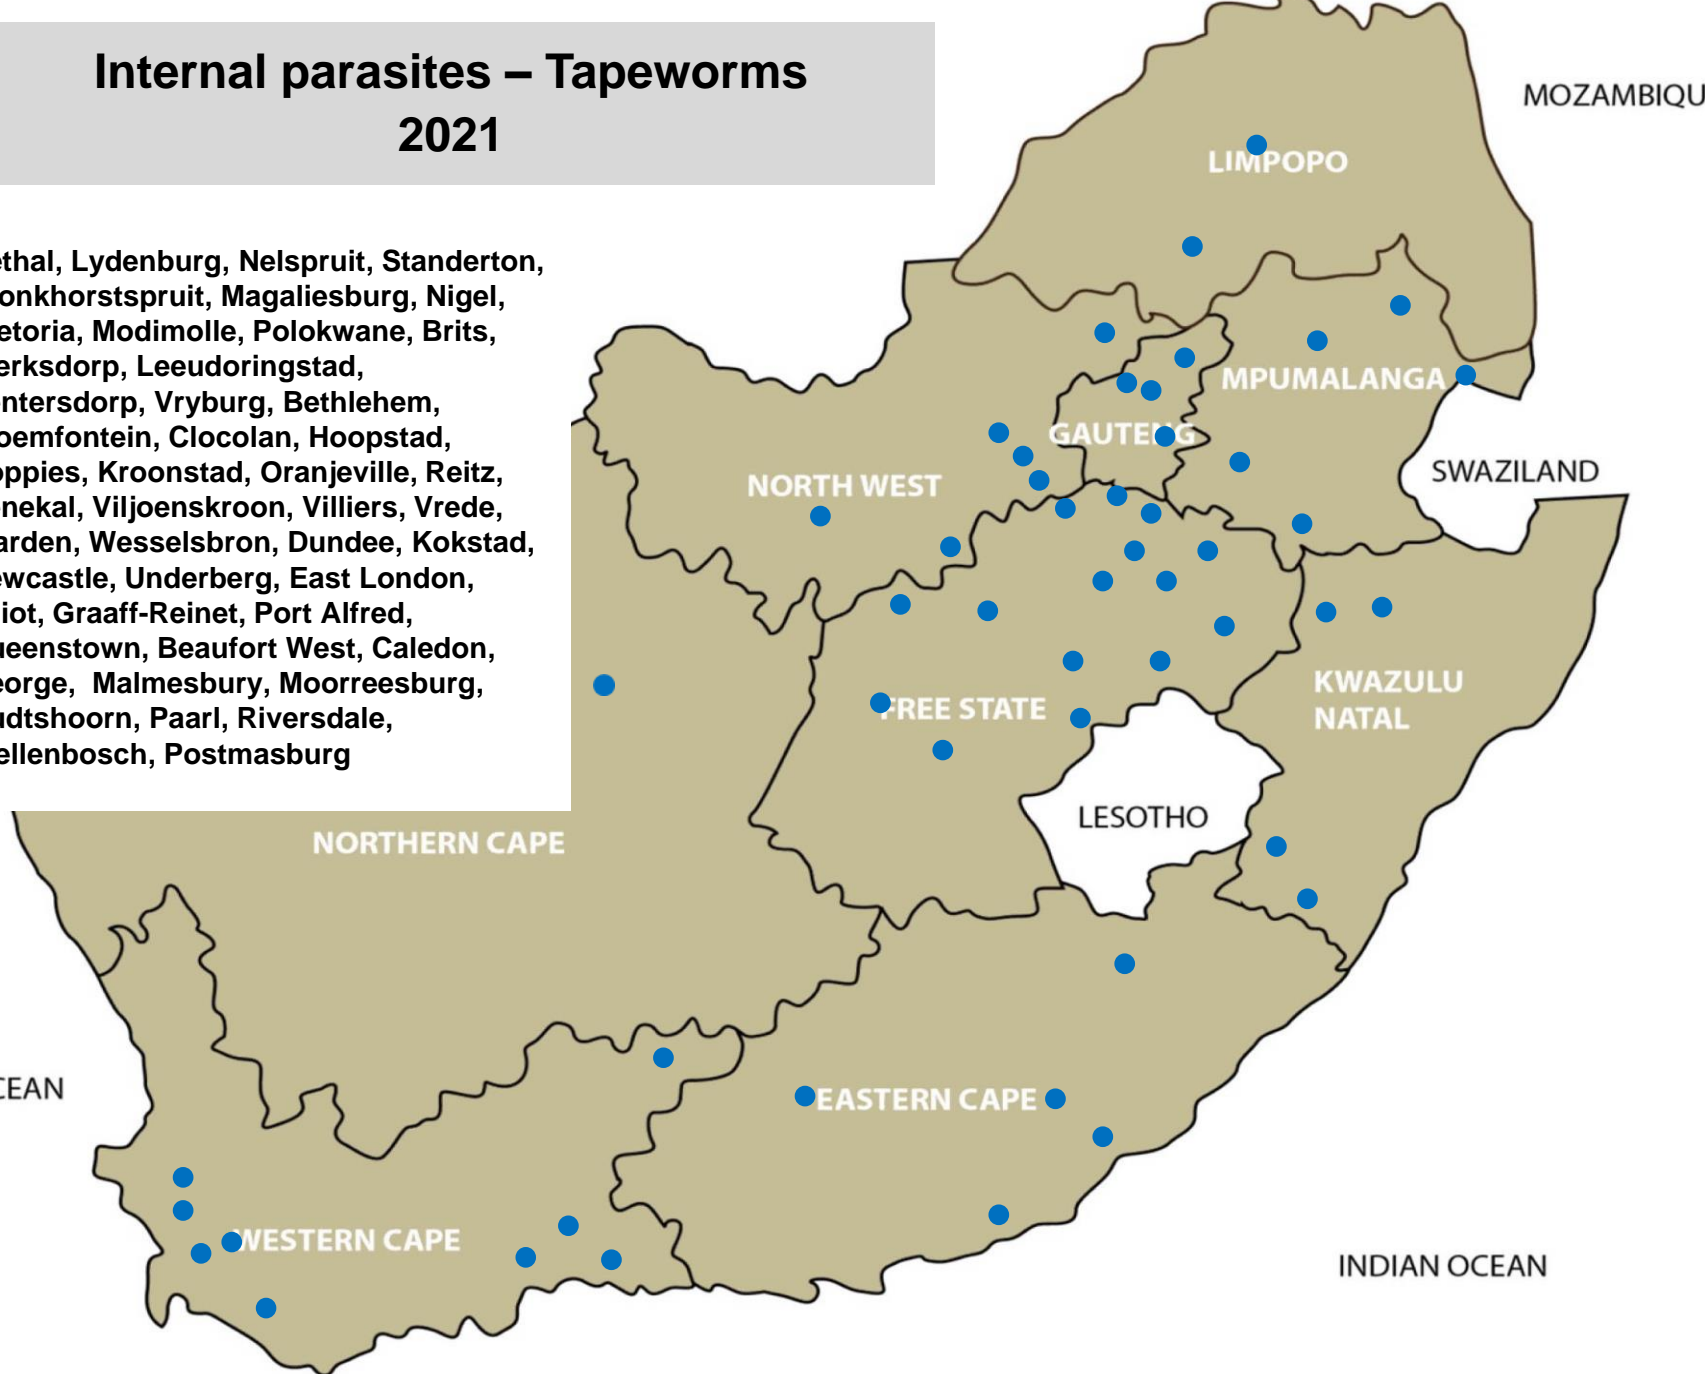

# Internal parasites Resistant roundworms 2021

Lydenburg, Middelburg, Nelspruit, Bapsfontein, Bronkhorstspuit, Onderstepoort, Pretoria, Rayton, Brits, Polokwane, Christiana, Klerksdorp, Leeudoringstad, Potchefstroom, Schweizer-Reneke, Ventersdorp, Vryburg, Bethlehem, Bloemfontein, Bultfontein, Clocolan, Dewetsdorp, Excelsior, Hoopstad, Kroonstad, Memel, Oranjeville, Parys, Reitz, Viljoenskroon, Villiers, Vrede, Wesselsbron, Bergville, Dundee, East London, Eshowe, Kokstad, Elliot, Graaff-Reinet, Port Alfred, Steynsburg, George, Malmesbury, Kathu, Kimberley

# Internal parasites – Tapeworms

## 2021

Bethal, Lydenburg, Nelspruit, Standerton, Bronkhorstspuit, Magaliesburg, Nigel, Pretoria, Modimolle, Polokwane, Brits, Klerksdorp, Leeudoringstad, Ventersdorp, Vryburg, Bethlehem, Bloemfontein, Clocolan, Hoopstad, Koppies, Kroonstad, Oranjeville, Reitz, Senekal, Viljoenskroon, Villiers, Vrede, Warden, Wesselsbron, Dundee, Kokstad, Newcastle, Underberg, East London, Elliot, Graaff-Reinet, Port Alfred, Queenstown, Beaufort West, Caledon, George, Malmesbury, Moorreesburg, Oudtshoorn, Paarl, Riversdale, Stellenbosch, Postmasburg

# Internal parasites – Tapeworms Cysticercosis (measels) 2021

Bronkhorstspuit, Mokopane, Hoopstad, Kroonstad,  
Senekal, Parys, East Londodn, Steynsburg, Caledon,  
George, Malmesbury, Paarl, Postmasburg