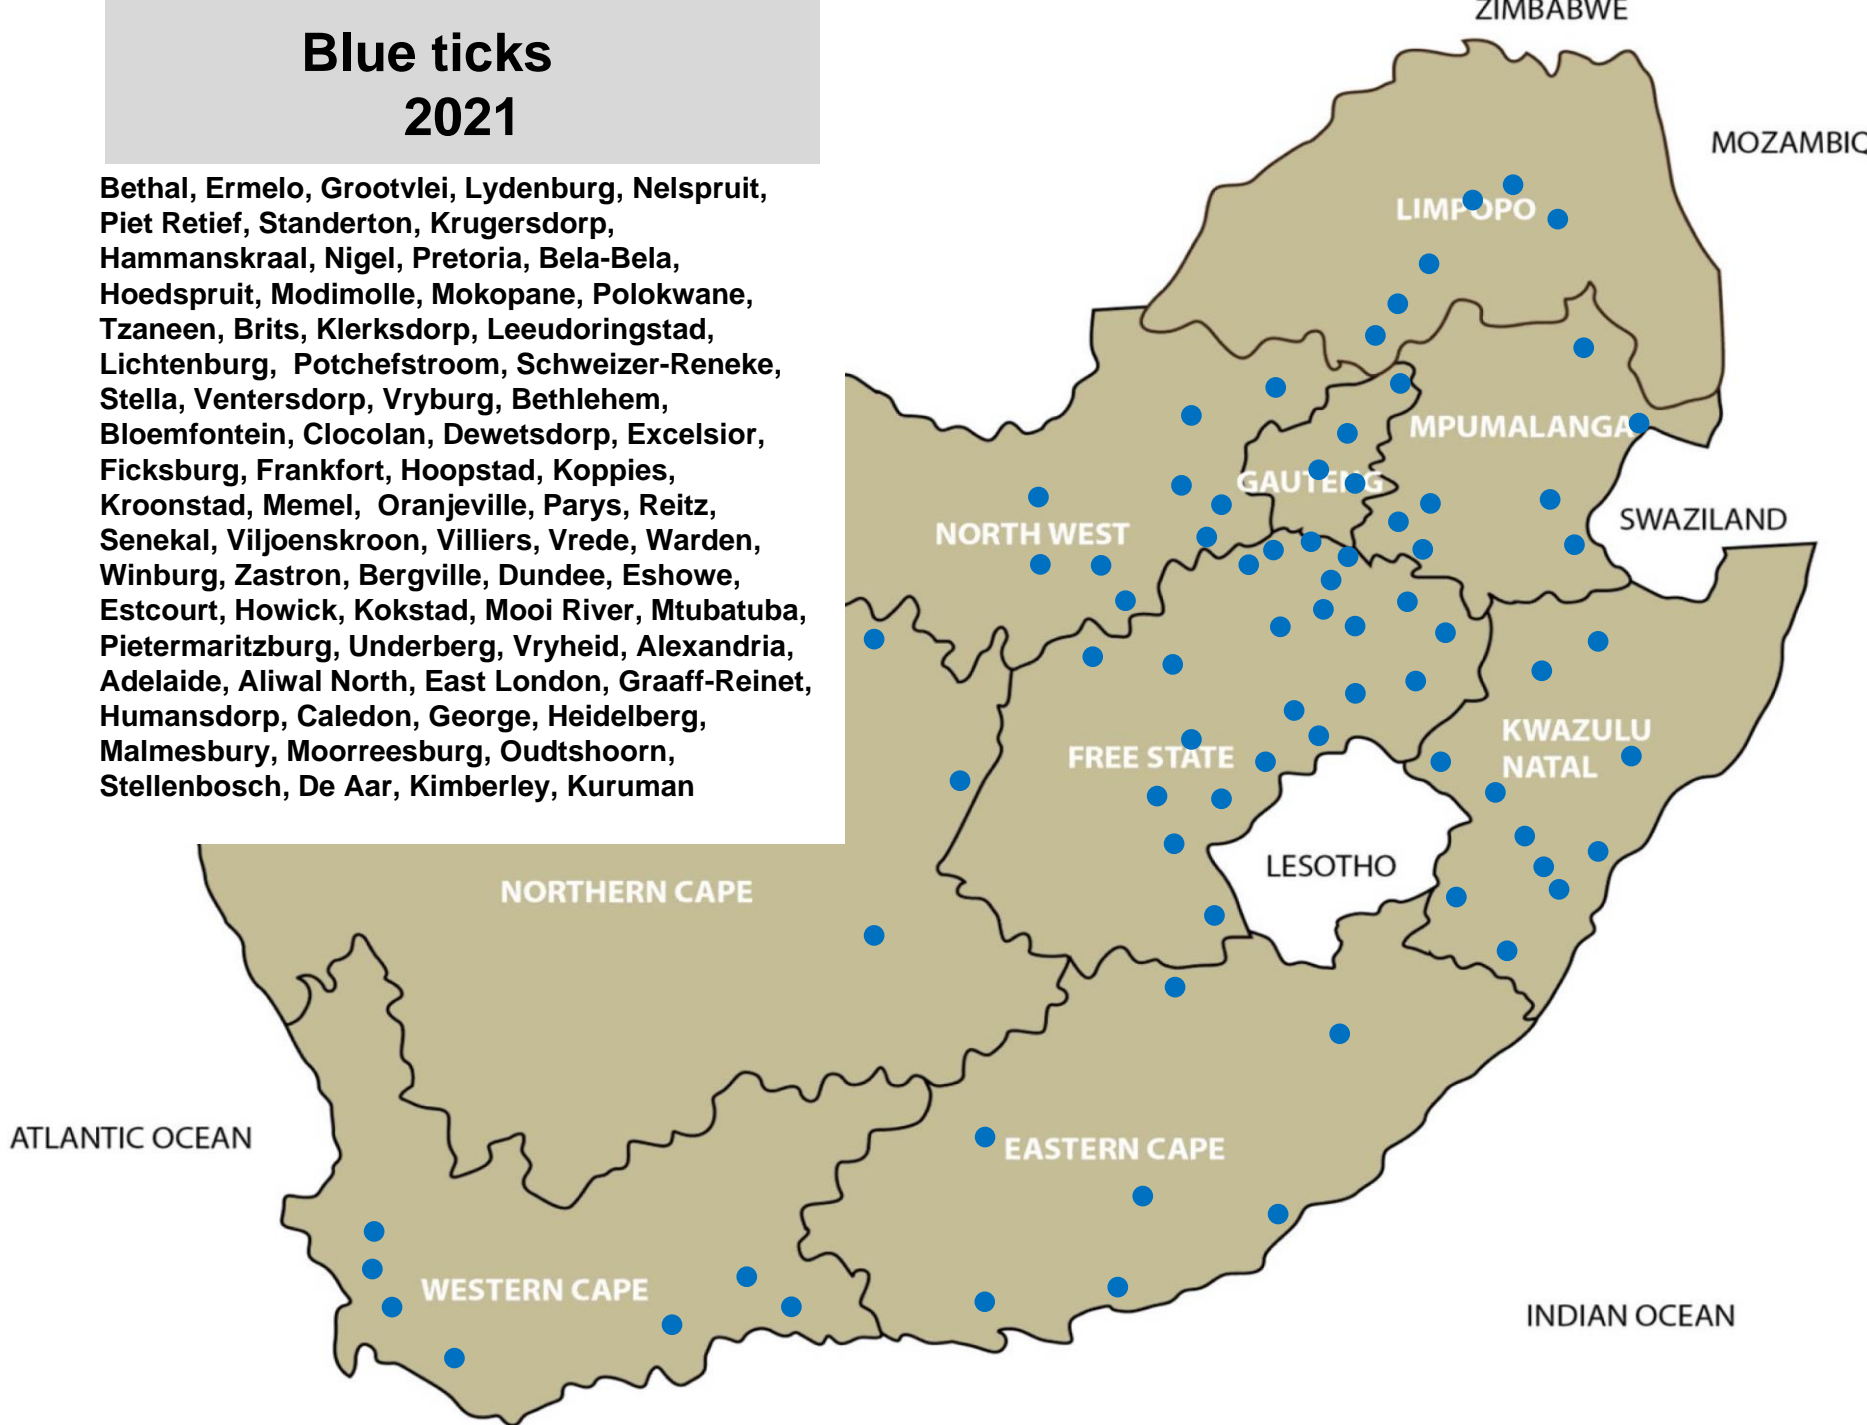

# Internal parasites Conical fluke worms 2021

Bethal, Ermelo, Lydenburg, Standerton, Nigel, Brits, Klerksdorp, Lichtenburg, Bethlehem, Bloemfontein, Clocolan, Dewetsdorp, Ficksburg, Hoopstad, Koppies, Kroonstad, Oranjeville, Reitz, Villiers, Vrede, Warden, Wesselsbron, Winburg, Estcourt, Kokstad, Mooi River, Newcastle, Pietermaritzburg, Underberg, Alexandra, East London, Darling, George, Heidelberg

# Internal parasites – *Parafilaria* 2021

Lydenburg, Bela-Bela, Hoedspruit, Makhado, Modimolle,  
Mokopane, Polokwane, Tzaneen, Brits, Stella, Vryburg,  
Mtubatuba, Vryheid

# Blue ticks 2021

Bethal, Ermelo, Grootvlei, Lydenburg, Nelspruit, Piet Retief, Standerton, Krugersdorp, Hammanskraal, Nigel, Pretoria, Bela-Bela, Hoedspruit, Modimolle, Mokopane, Polokwane, Tzaneen, Brits, Klerksdorp, Leeudoringstad, Lichtenburg, Potchefstroom, Schweizer-Reneke, Stella, Ventersdorp, Vryburg, Bethlehem, Bloemfontein, Clocolan, Dewetsdorp, Excelsior, Ficksburg, Frankfort, Hoopstad, Koppies, Kroonstad, Memel, Oranjeville, Parys, Reitz, Senekal, Viljoenskroon, Villiers, Vrede, Warden, Winburg, Zastron, Bergville, Dundee, Eshowe, Estcourt, Howick, Kokstad, Mooi River, Mtubatuba, Pietermaritzburg, Underberg, Vryheid, Alexandria, Adelaide, Aliwal North, East London, Graaff-Reinet, Humansdorp, Caledon, George, Heidelberg, Malmesbury, Moorreesburg, Oudtshoorn, Stellenbosch, De Aar, Kimberley, Kuruman

# Resistant Blue ticks 2021

Leeudoringstad, Hoopstad, Villiers, Winburg, Bergville,  
Eshowe, Kokstad, Vryheid, Mtubatuba, Vryheid, East London,  
Elliot, Humansdorp