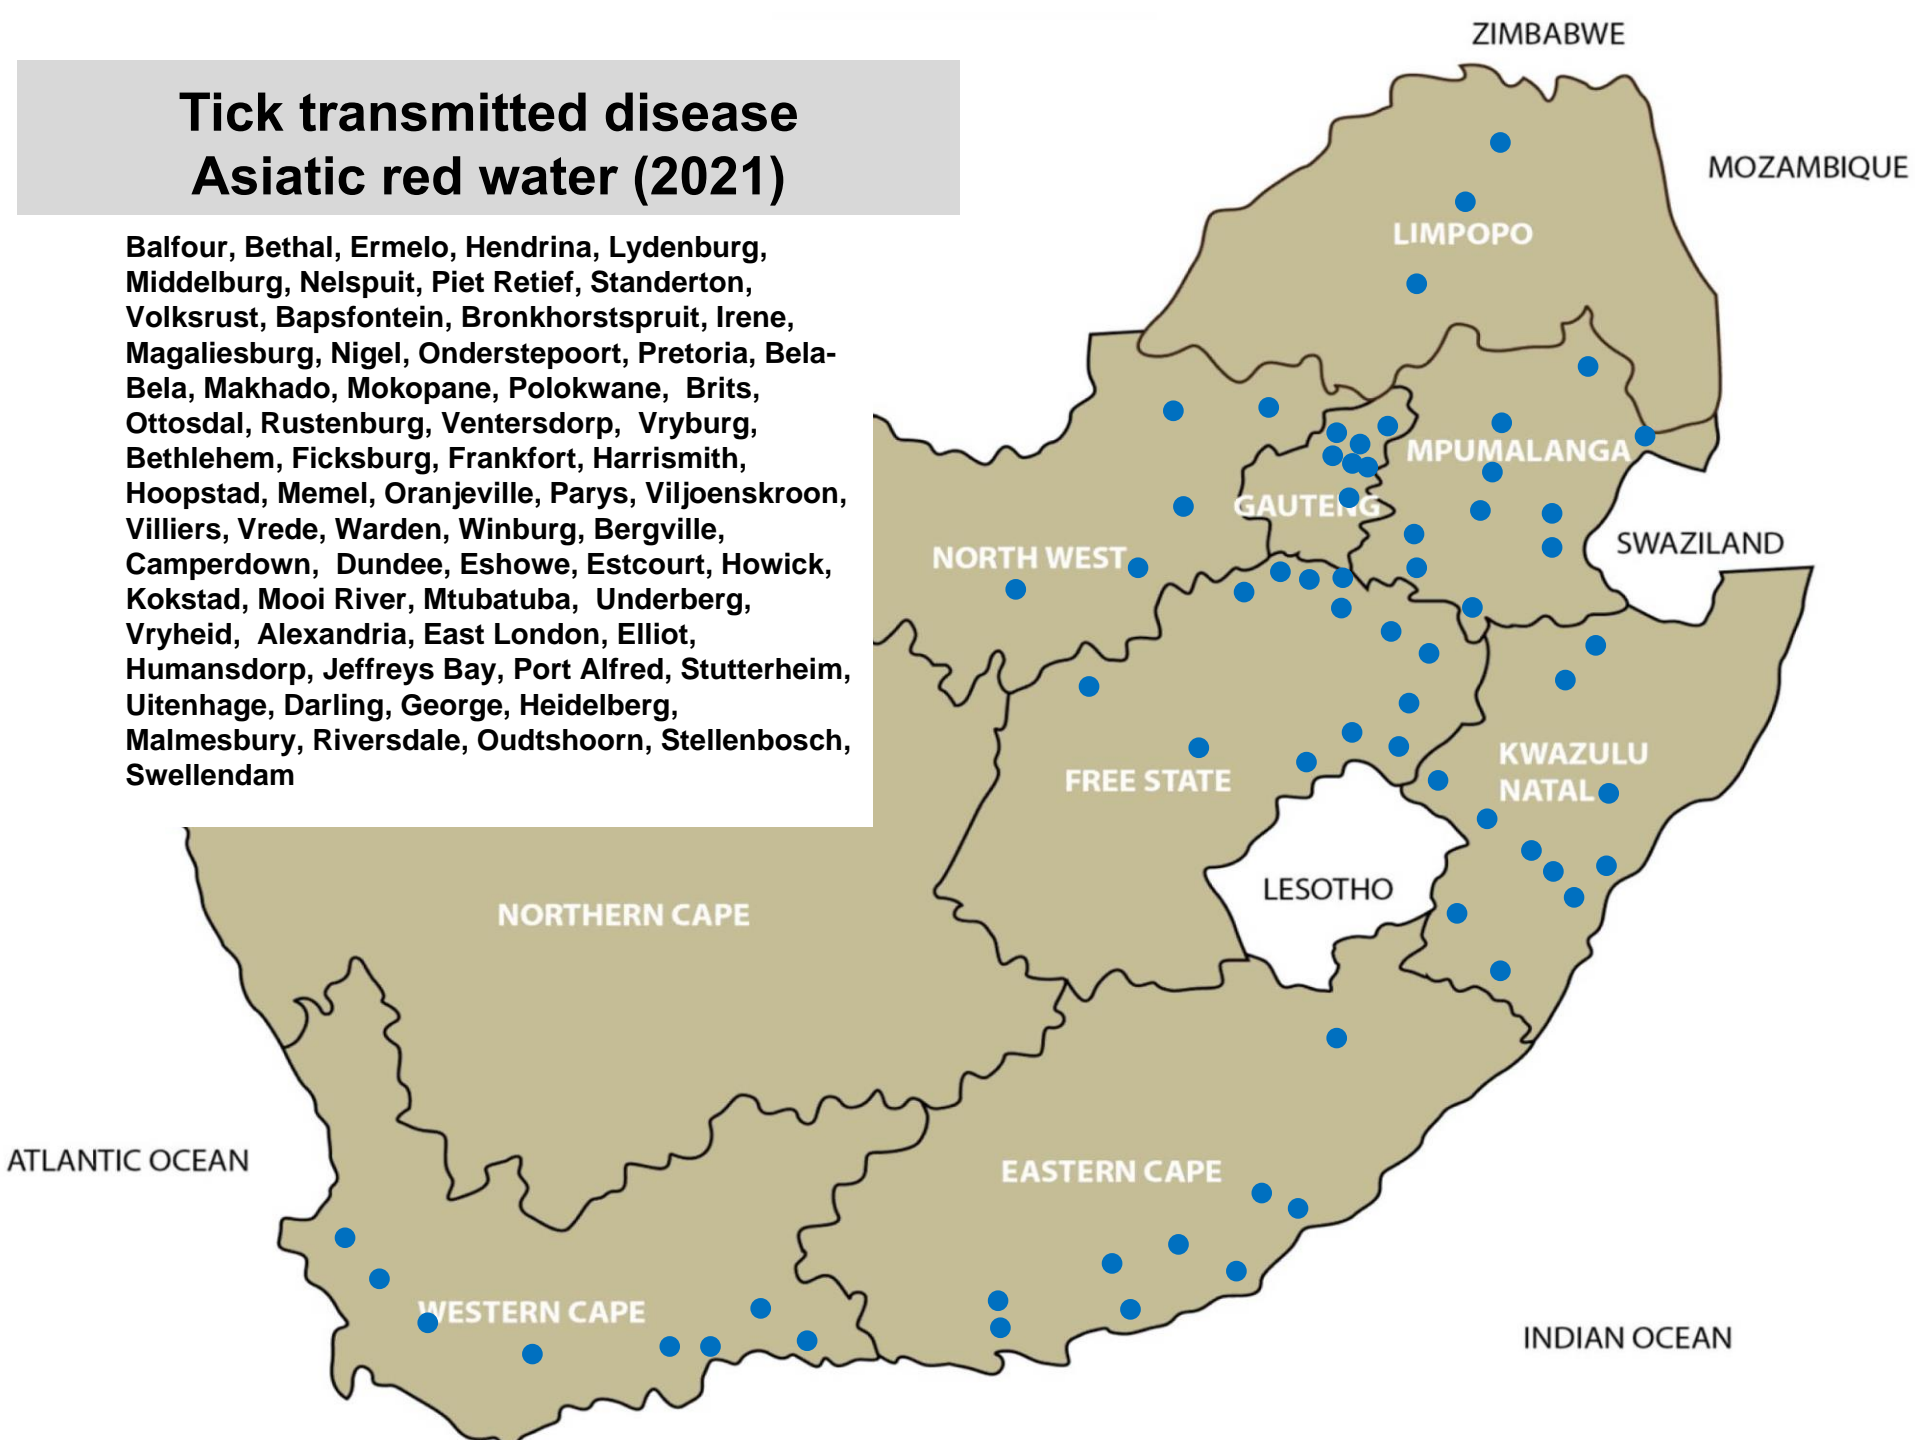

Tick transmitted disease Asiatic red water (2021)

Balfour, Bethal, Ermelo, Hendrina, Lydenburg, Middelburg, Nelspuit, Piet Retief, Standerton, Volksrust, Bapsfontein, Bronkhorstspruit, Irene, Magaliesburg, Nigel, Onderstepoort, Pretoria, Bela-Bela, Makhado, Mokopane, Polokwane, Brits, Ottosdal, Rustenburg, Ventersdorp, Vryburg, Bethlehem, Ficksburg, Frankfort, Harrismith, Hoopstad, Memel, Oranjeville, Parys, Viljoenskroon, Villiers, Vrede, Warden, Winburg, Bergville, Camperdown, Dundee, Eshowe, Estcourt, Howick, Kokstad, Mooi River, Mtubatuba, Underberg, Vryheid, Alexandria, East London, Elliot, Humansdorp, Jeffreys Bay, Port Alfred, Stutterheim, Uitenhage, Darling, George, Heidelberg, Malmesbury, Riversdale, Oudtshoorn, Stellenbosch, Swellendam