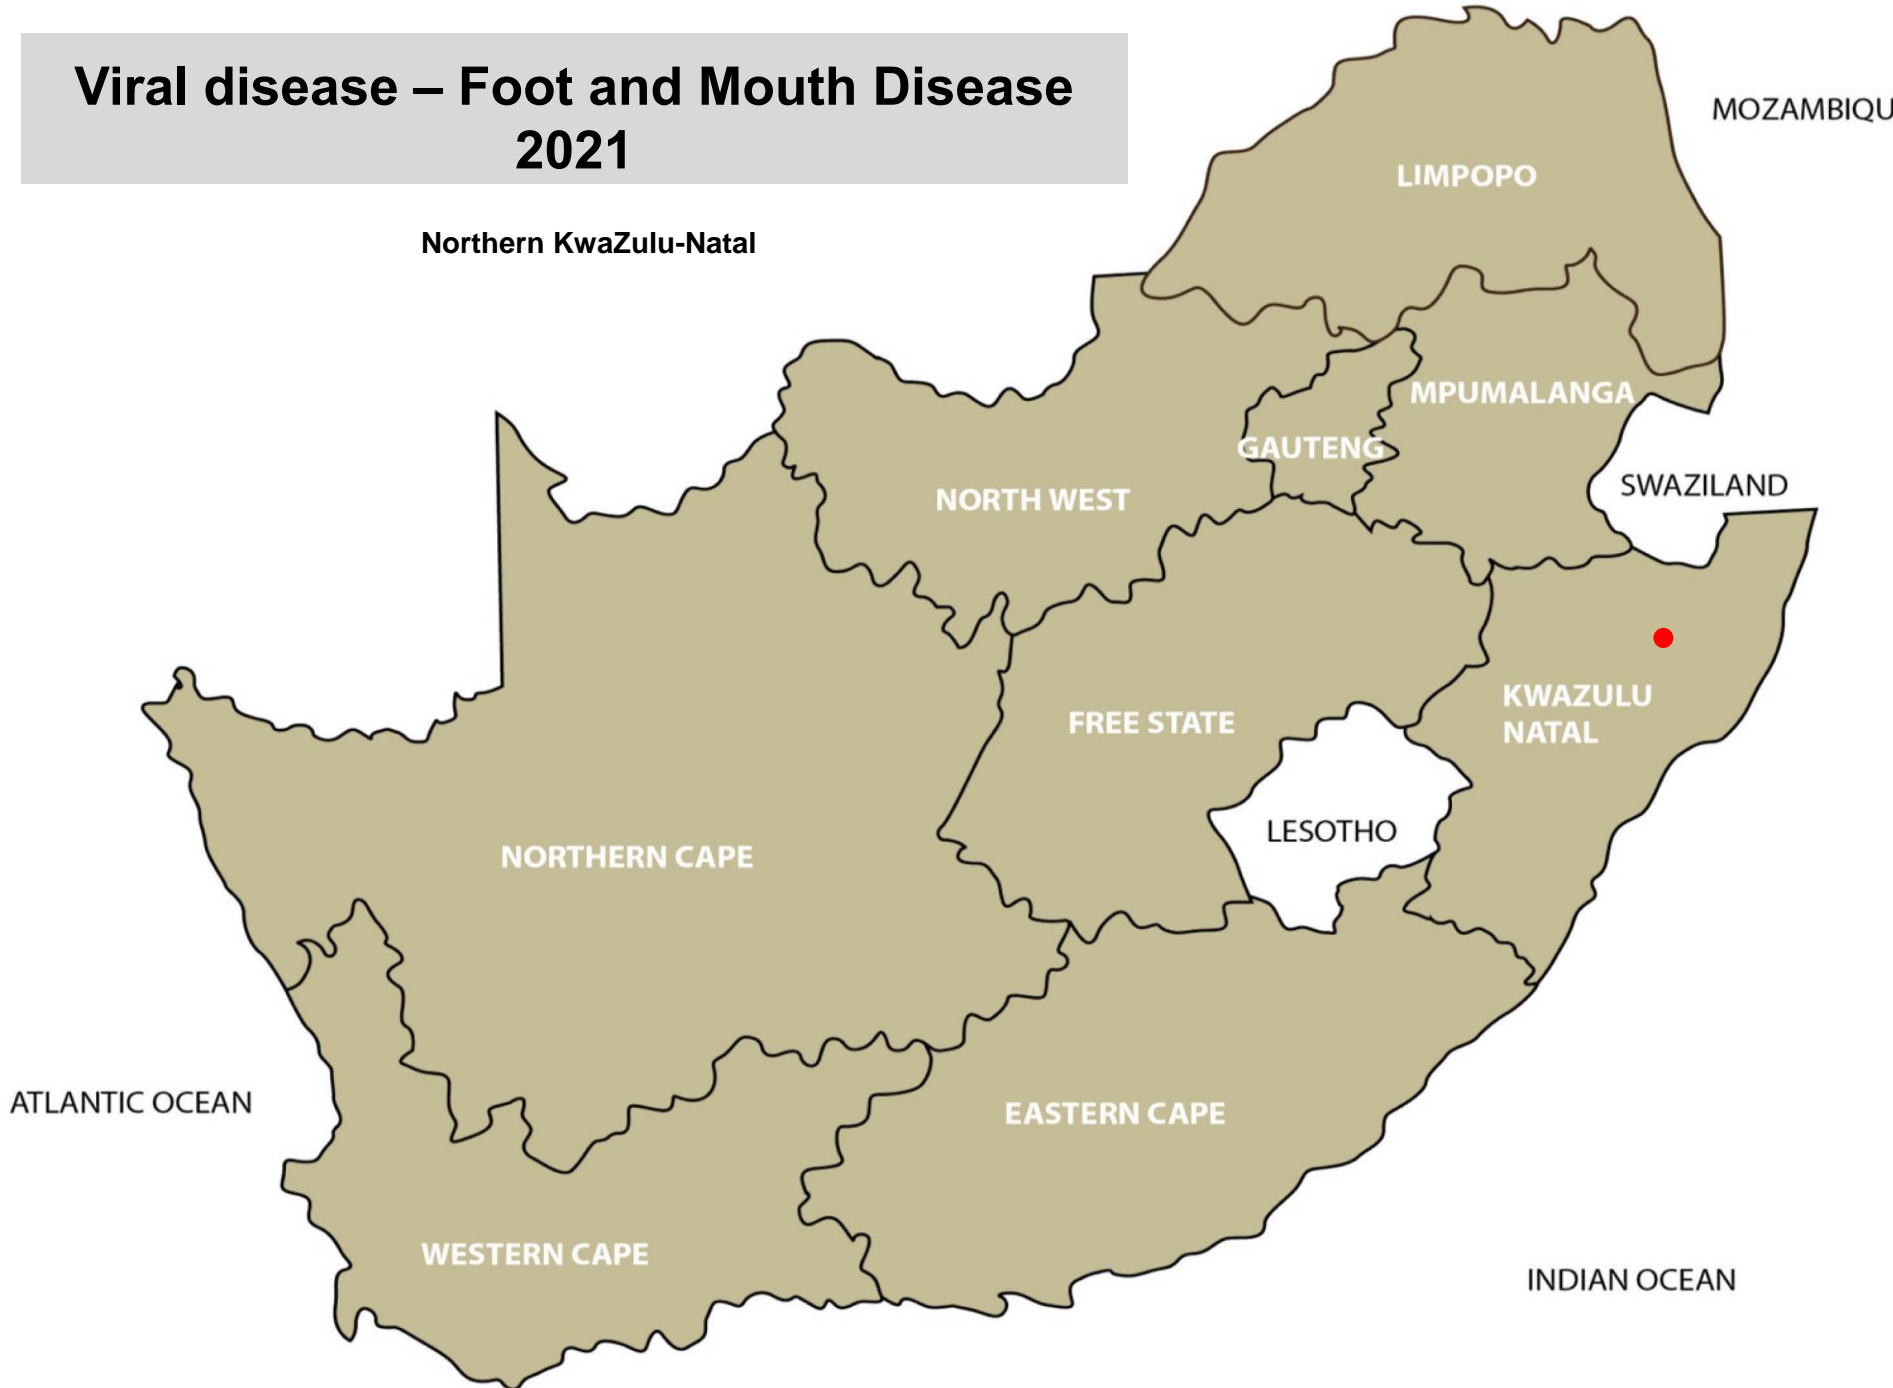

# Viral disease – Bovine Viral Diarrhoea (BVD) 2021

Hammanskraal, Nigel, Pretoria, Hoedspruit, Polokwane,  
Leeudoringstad, Memel, Parys, Wesselsbron, Estcourt,  
Kokstad, Pietermaritzburg, East London, Elliot,  
Stellenbosch, Postmasburg

# Viral disease Bovine respiratory Syncytial Virus (BRSV) 2021

Vryburg, Stutterheim, Stellenbosch

# Viral disease – Enzootic Leucosis (EBL) 2021

Brits, Ventersdorp, Clocolan, Harrismith, Parys, Villiers, Wesselsbron, Winburg, Dundee, Estcourt, Howick, Underberg, Humansdorp, Darling, George, Malmesbury, Paarl, Riversdale, Stellenbosch

# Viral disease – Foot and Mouth Disease 2021