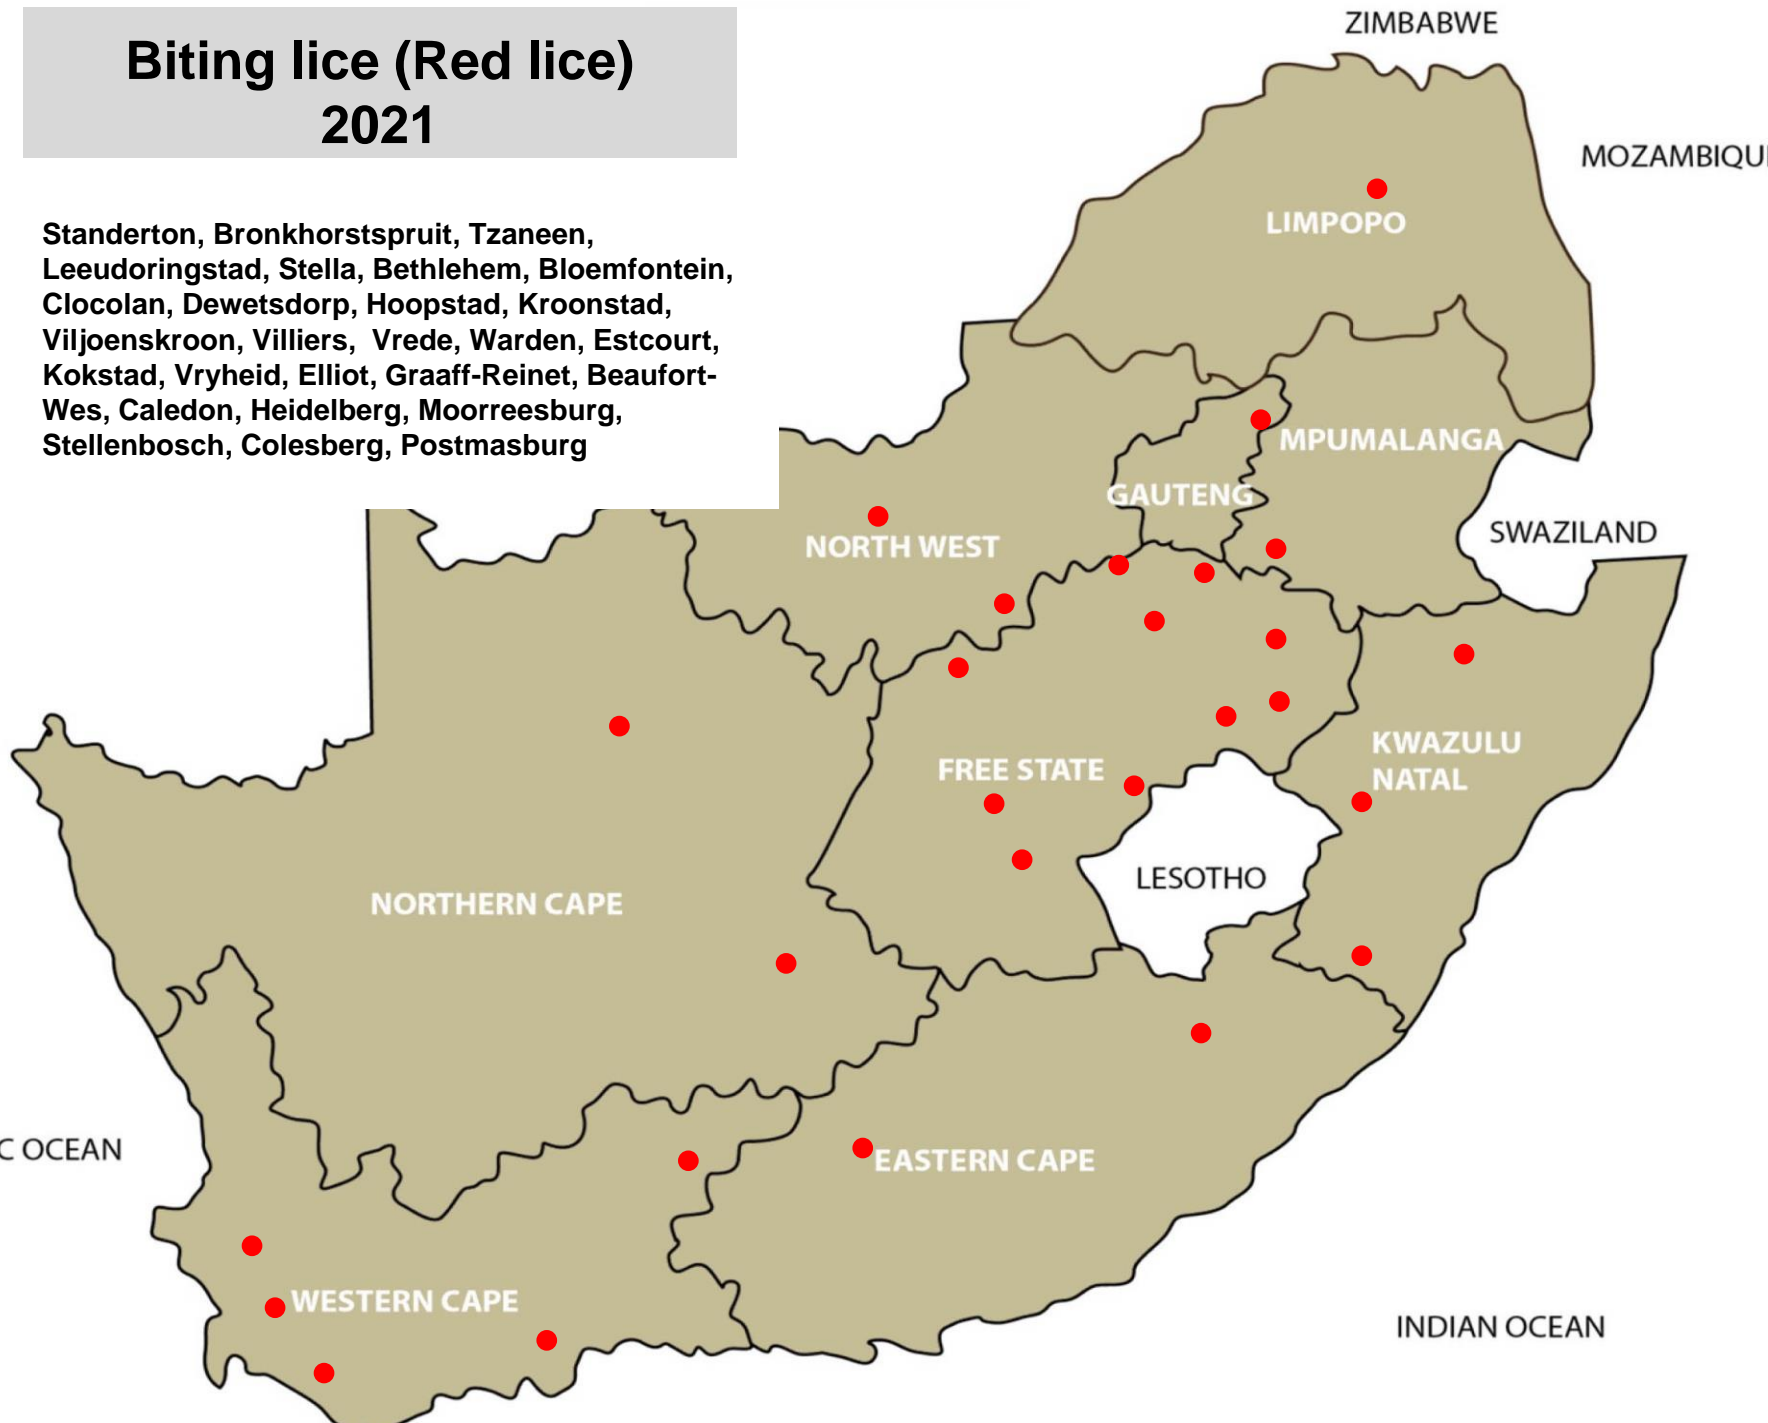

# Bont-legged ticks 2021

Bethal, Lydenburg, Nelspruit, Bapsfontein, Bronkhorstspuit, Hammanskraal, Pretoria, Bela-Bela, Hoedspruit, Modimolle, Mokopane, Polokwane, Tzaneen, Brits, Christiana, Klerksdorp, Leeudoringstad, Lichtenburg, Schweizer-Reneke, Stella, Ventersdorp, Vryburg, Zeerust, Bethlehem, Bloemfontein, Bultfontein, Clocolan, Excelsior, Ficksburg, Frankfort, Hoopstad, Koppies, Kroonstad, Memel, Oranjeville, Parys, Senekal, Viljoenskroon, Villiers, Vrede, Warden, Wesselsbron, Winburg, Zastron, Bergville, Dundee, Kokstad, Mooi River, Pongola, Underberg, Vryheid, Aliwal North, Elliot, Humansdorp, Steynsburg, Witelsbos, Beaufort Wets, Oudtshoorn, Calvinia, De Aar, Kathu, Kuruman, Postmasburg

# Red-legged ticks 2021

Lydenburg, Nelspruit, Polokwane, Christiana, Leeudoringstad, Schweizer-Reneke, Stella, Vryburg, Bethlehem, Bultfontein, Clocolan, Excelsior, Hoopstad, Kroonstad, Memel, Oranjeville, Parys, Senekal, Viljoenskroon, Villiers, Vrede, Warden, Wesselsbron, Winburg, Bergville, Kokstad, Mooi River, Pongola, Underberg, Elliot, Steynsburg

# Biting lice (Red lice) 2021

Standerton, Bronkhorstspuit, Tzaneen,  
Leeudoringstad, Stella, Bethlehem, Bloemfontein,  
Clocolan, Dewetsdorp, Hoopstad, Kroonstad,  
Viljoenskroon, Villiers, Vrede, Warden, Estcourt,  
Kokstad, Vryheid, Elliot, Graaff-Reinet, Beaufort-  
Wes, Caledon, Heidelberg, Moorreesburg,  
Stellenbosch, Colesberg, Postmasburg

# Sucking lice (Blue lice) 2021

Standerton, Leeudoringstad, Bloemfontein, Botshabelo,  
Clocolan, Hoopstad, Reitz, Villiers, Vrede, Vryheid,  
Zastron, Aliwal North, Graaff-Reinet, Malmesbury,  
Colesberg, Postmasburg