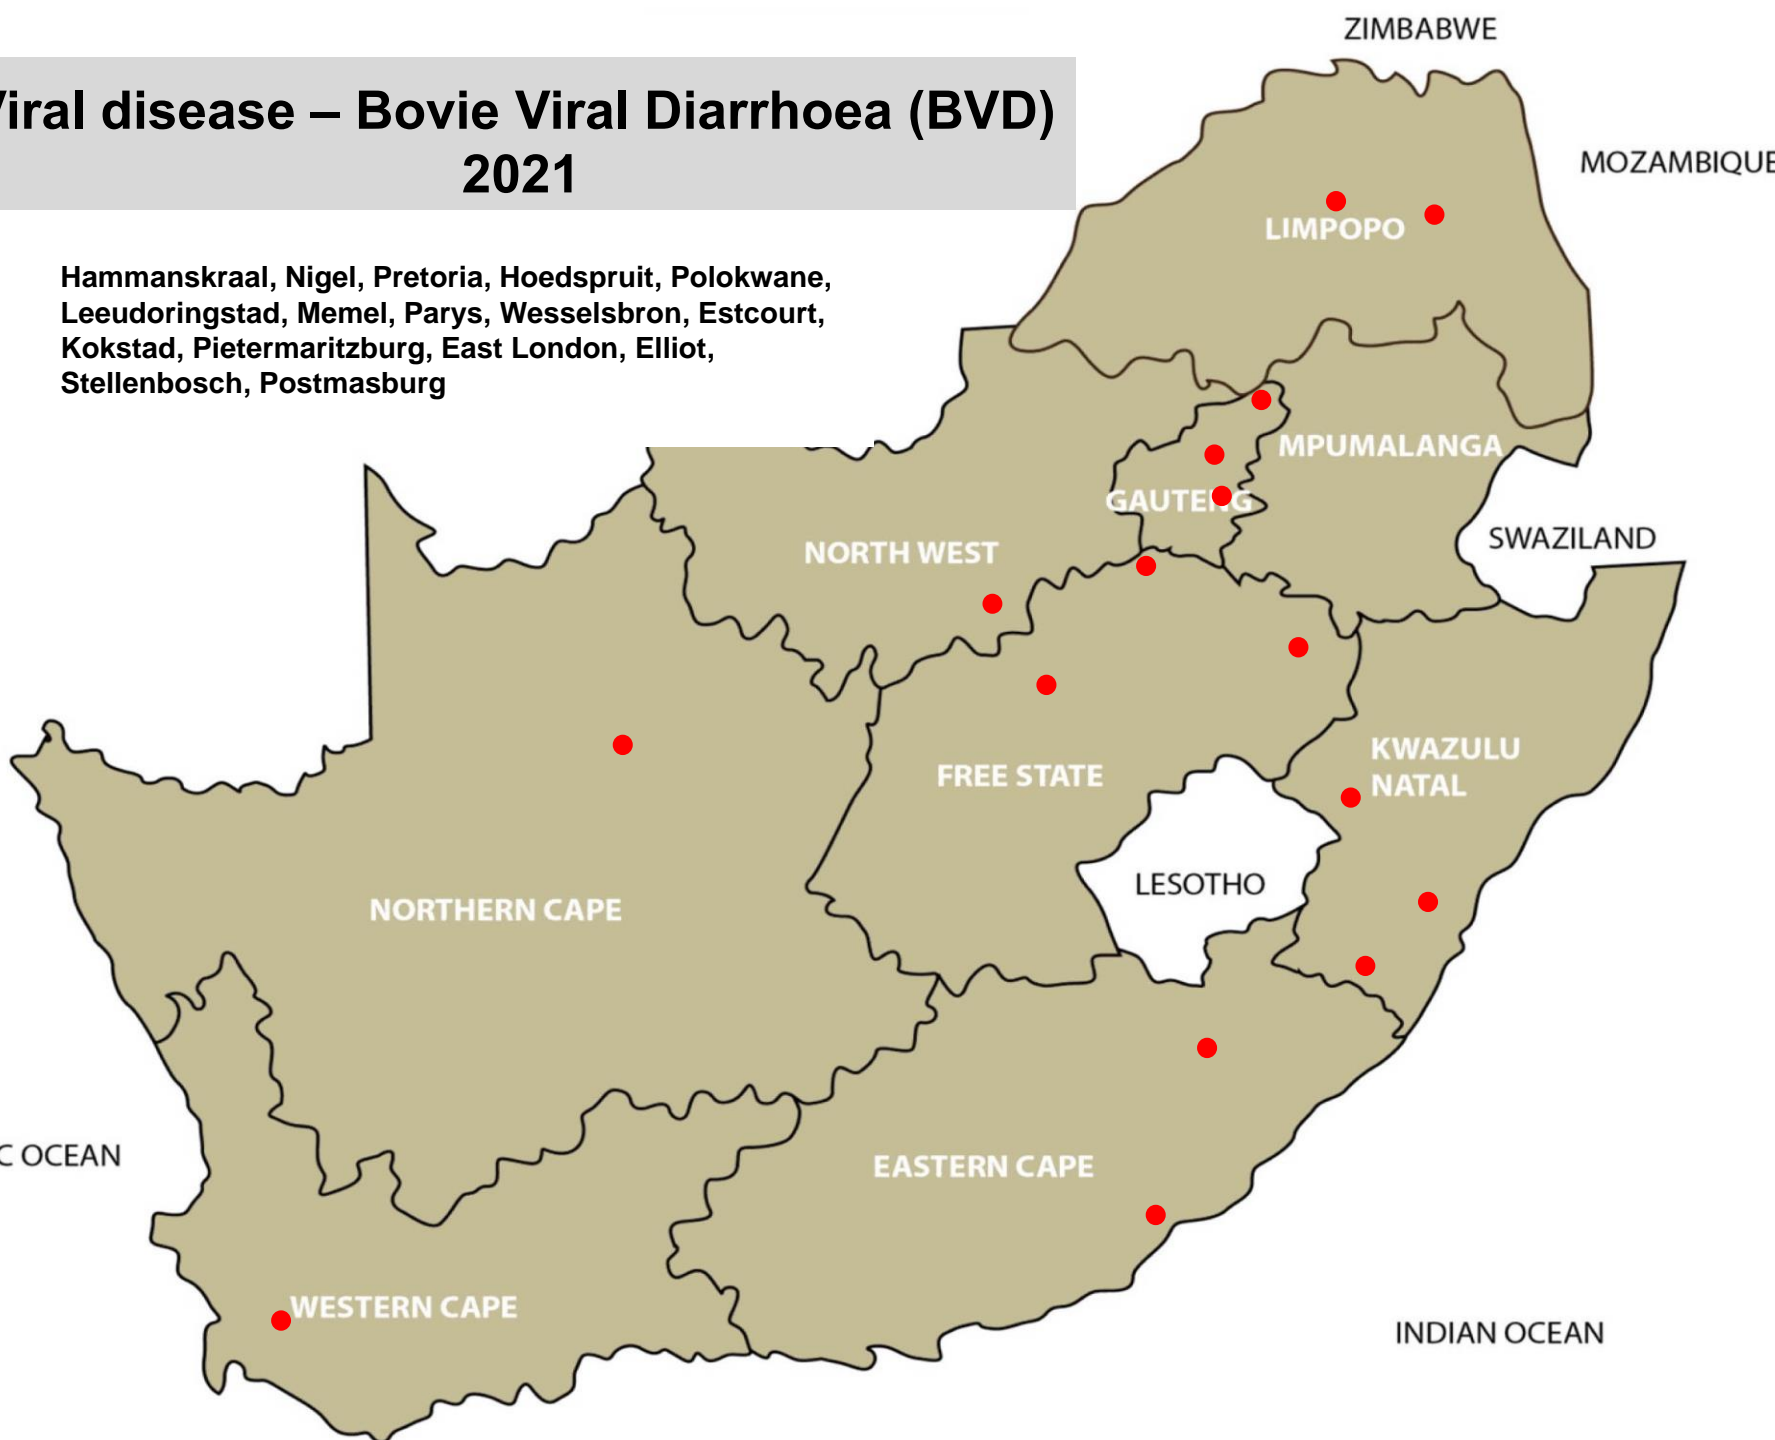

Viral disease – Bovine Viral Diarrhoea (BVD) 2021

Hammanskraal, Nigel, Pretoria, Hoedspruit, Polokwane,
Leeudoringstad, Memel, Parys, Wesselsbron, Estcourt,
Kokstad, Pietermaritzburg, East London, Elliot,
Stellenbosch, Postmasburg