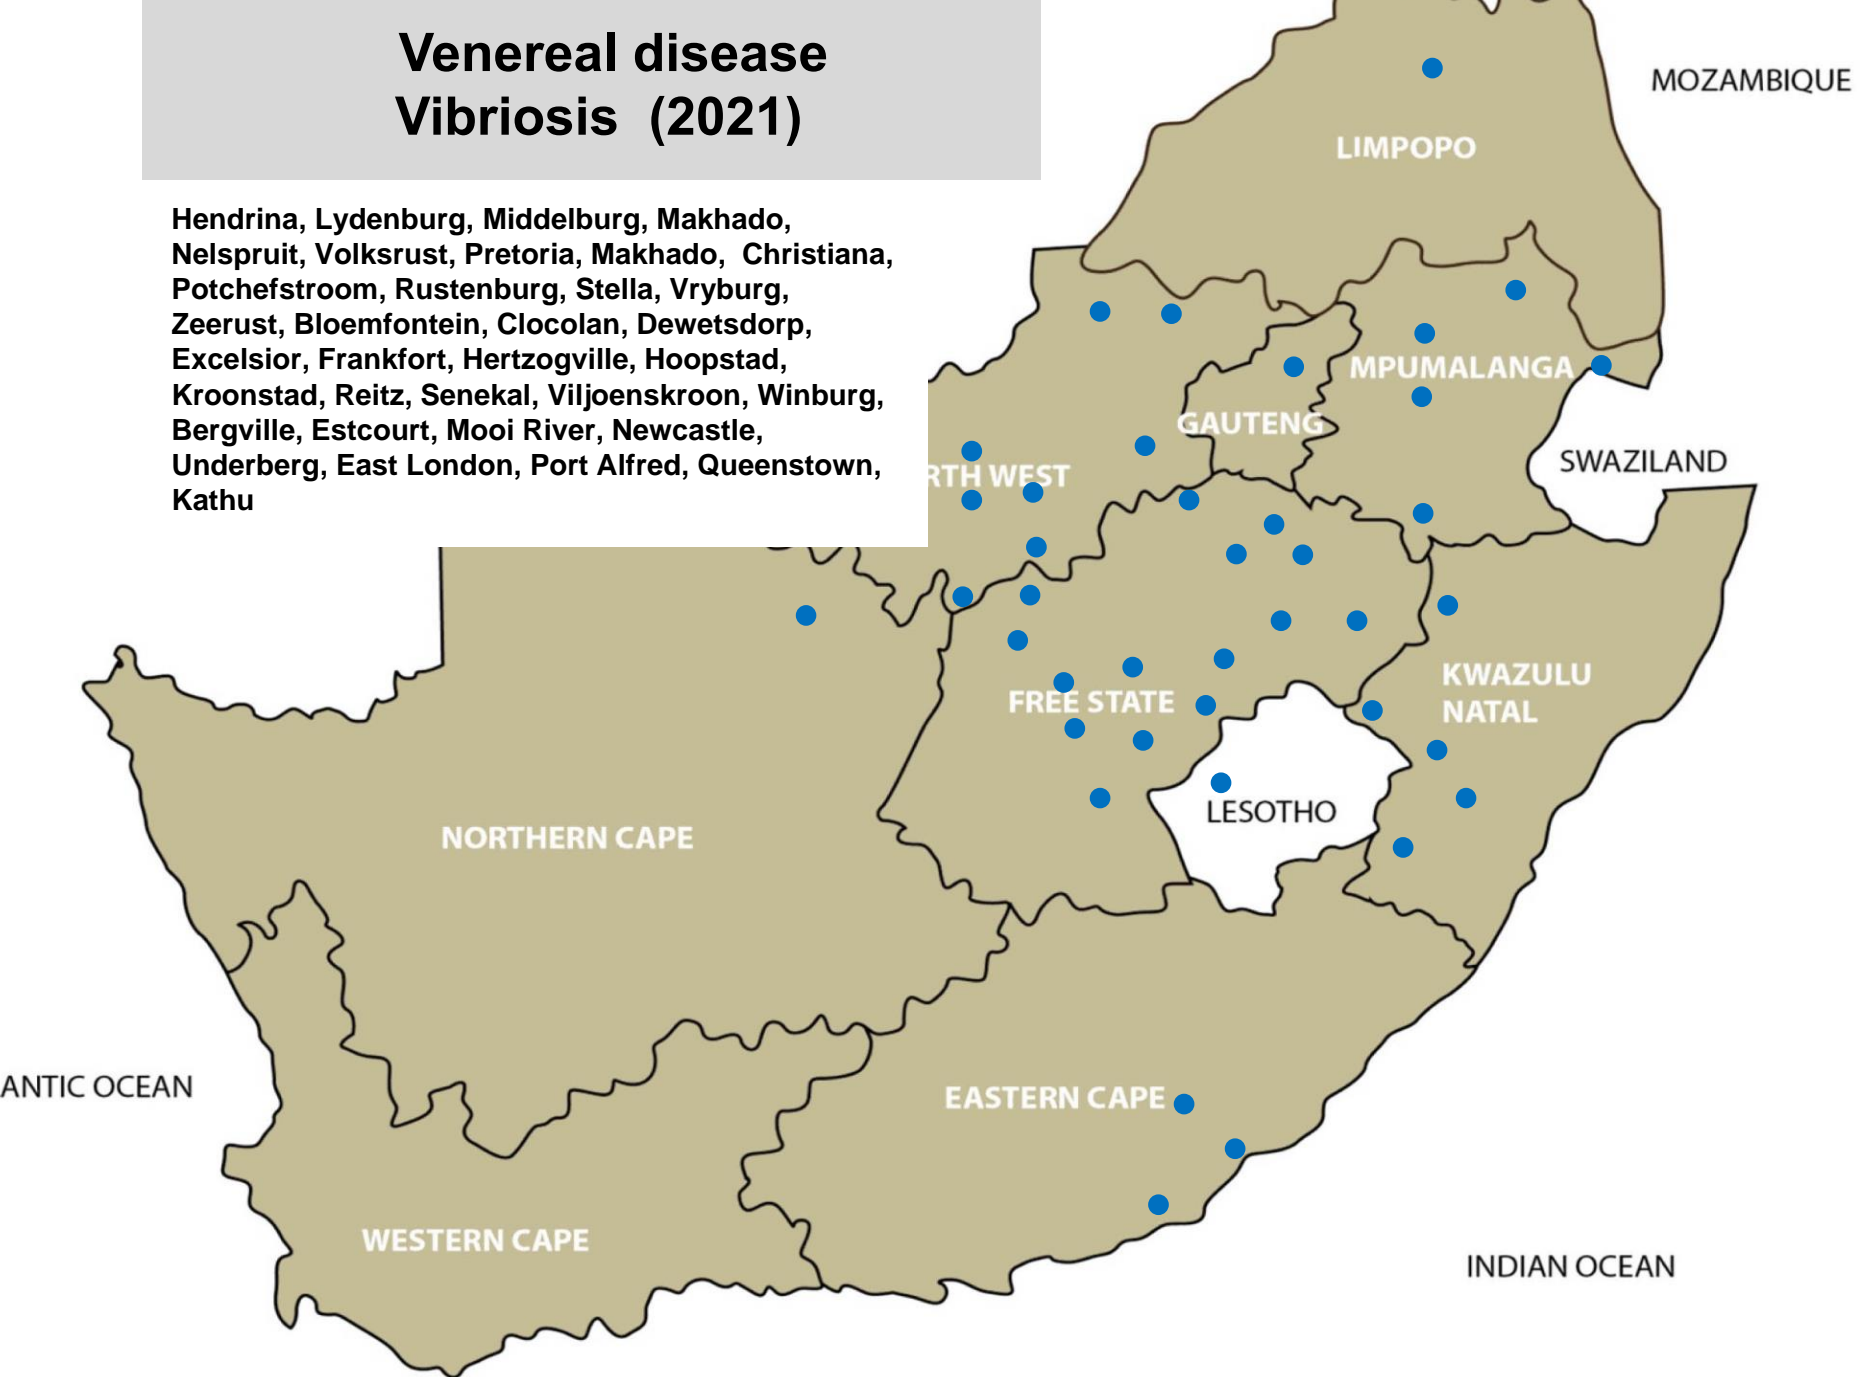

# Tick toxicosis – Sweating sickness 2021

Lydenburg, Bronkhorstspuit, Bela-Bela, Hoedspruit, Makhado, Mokopane, Brits, Polokwane, Christiana, Klerksdorp, Leeudoringstad, Lichtenburg, Rustenburg, Stella, Ventersdorp, Vryburg, Zeerust, Bloemfontein, Bultfontein, Hoopstad, Kroonstad, Senekal, Viljoenskroon, Villiers, Wesselsbron, Winburg, Pongola, Kuruman, Postmasburg

# Tick transmitted disease Corridor disease (2021)

Mtubatuba, Pongola

# Veneal disease-Trichomonosis 2021

Bethal, Ermelo, Grootvlei, Hendrina, Lydenburg, Middelburg, Volksrust, Standerton, Piet Retief, Bela-Bela, Makhado, Polokwane, Bloemhof, Klerksdorp, Lichtenburg, Potchefstroom, Schweizer-Reneke, Rustenburg, Stella, Ventersdorp, Vryburg, Zeerust, Bloemfontein, Clocolan, Dewetsdorp, Excelsior, Ficksburg, Frankfort, Hertzogville, Hoopstad, Koppies, Kroonstad, Memel, Oranjeville, Reitz, Senekal, Vijoenskroon, Villiers, Vrede, Warden, Winburg, Zastron, Bergville, Dundee, East London, Estcourt, Mtubatuba, Aliwal North, Queenstown, Kathu

# Venereal disease Vibriosis (2021)

Hendrina, Lydenburg, Middelburg, Makhado, Nelspruit, Volksrust, Pretoria, Makhado, Christiana, Potchefstroom, Rustenburg, Stella, Vryburg, Zeerust, Bloemfontein, Clocolan, Dewetsdorp, Excelsior, Frankfort, Hertzogville, Hoopstad, Kroonstad, Reitz, Senekal, Viljoenskroon, Winburg, Bergville, Estcourt, Mooi River, Newcastle, Underberg, East London, Port Alfred, Queenstown, Kathu