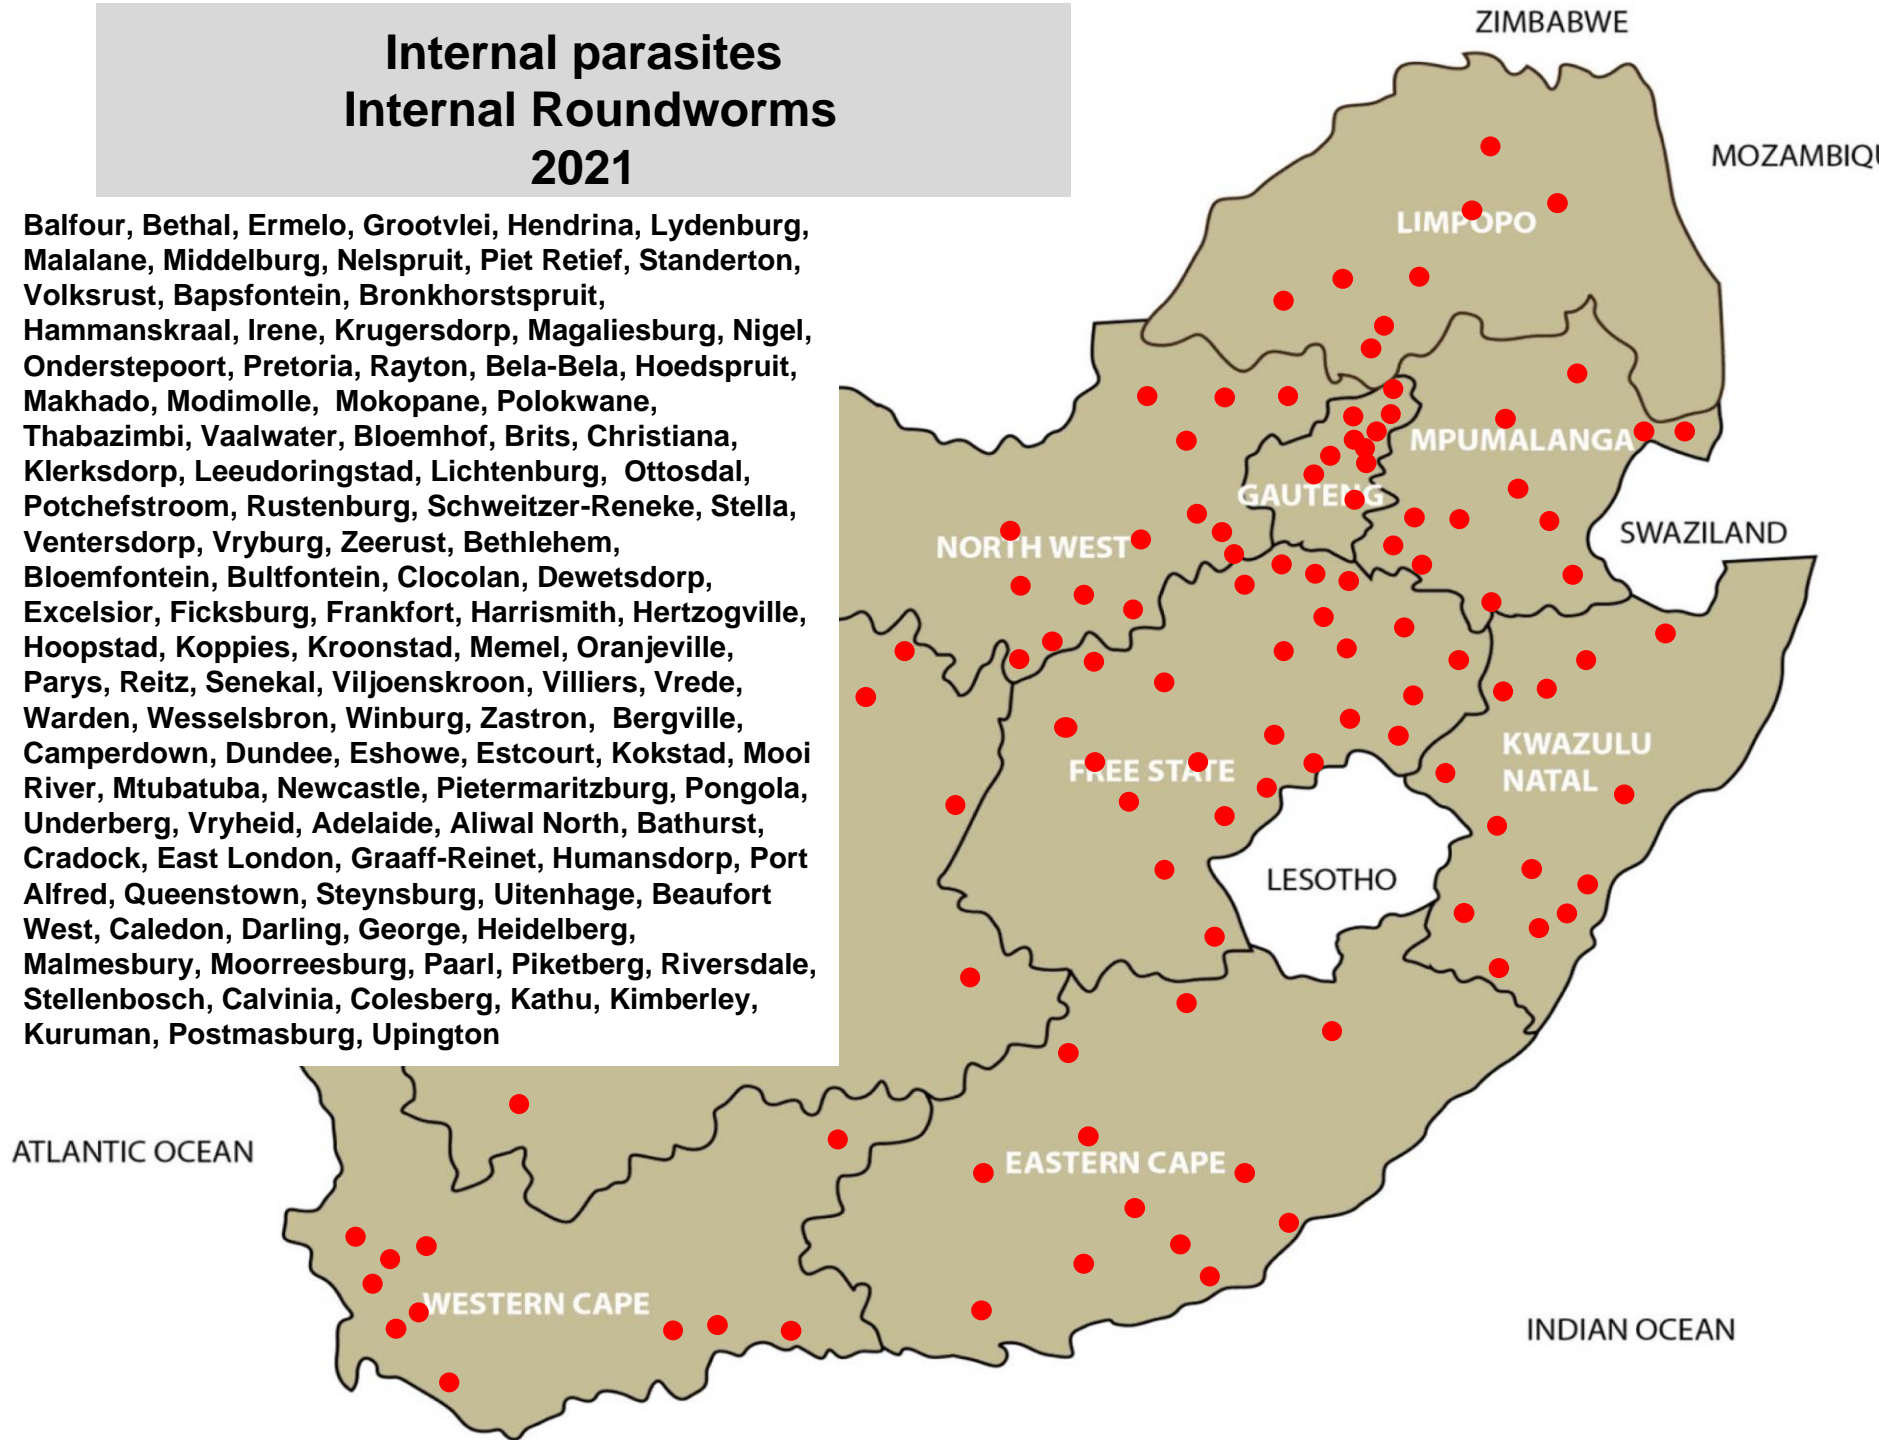

# Internal parasites Internal Roundworms 2021

Balfour, Bethal, Ermelo, Grootvlei, Hendrina, Lydenburg, Malalane, Middelburg, Nelspruit, Piet Retief, Standerton, Volksrust, Bapsfontein, Bronkhorstspuit, Hammanskraal, Irene, Krugersdorp, Magaliesburg, Nigel, Onderstepoort, Pretoria, Rayton, Bela-Bela, Hoedspruit, Makhado, Modimolle, Mokopane, Polokwane, Thabazimbi, Vaalwater, Bloemhof, Brits, Christiana, Klerksdorp, Leeudoringstad, Lichtenburg, Ottosdal, Potchefstroom, Rustenburg, Schweitzer-Reneke, Stella, Ventersdorp, Vryburg, Zeerust, Bethlehem, Bloemfontein, Bultfontein, Clocolan, Dewetsdorp, Excelsior, Ficksburg, Frankfort, Harrismith, Hertzogville, Hoopstad, Koppies, Kroonstad, Memel, Oranjeville, Parys, Reitz, Senekal, Viljoenskroon, Villiers, Vrede, Warden, Wesselsbron, Winburg, Zastron, Bergville, Camperdown, Dundee, Eshowe, Estcourt, Kokstad, Mooi River, Mtubatuba, Newcastle, Pietermaritzburg, Pongola, Underberg, Vryheid, Adelaide, Aliwal North, Bathurst, Cradock, East London, Graaff-Reinet, Humansdorp, Port Alfred, Queenstown, Steynsburg, Uitenhage, Beaufort West, Caledon, Darling, George, Heidelberg, Malmesbury, Moorreesburg, Paarl, Piketberg, Riversdale, Stellenbosch, Calvinia, Colesberg, Kathu, Kimberley, Kuruman, Postmasburg, Upington

# Internal parasites – Tapeworms