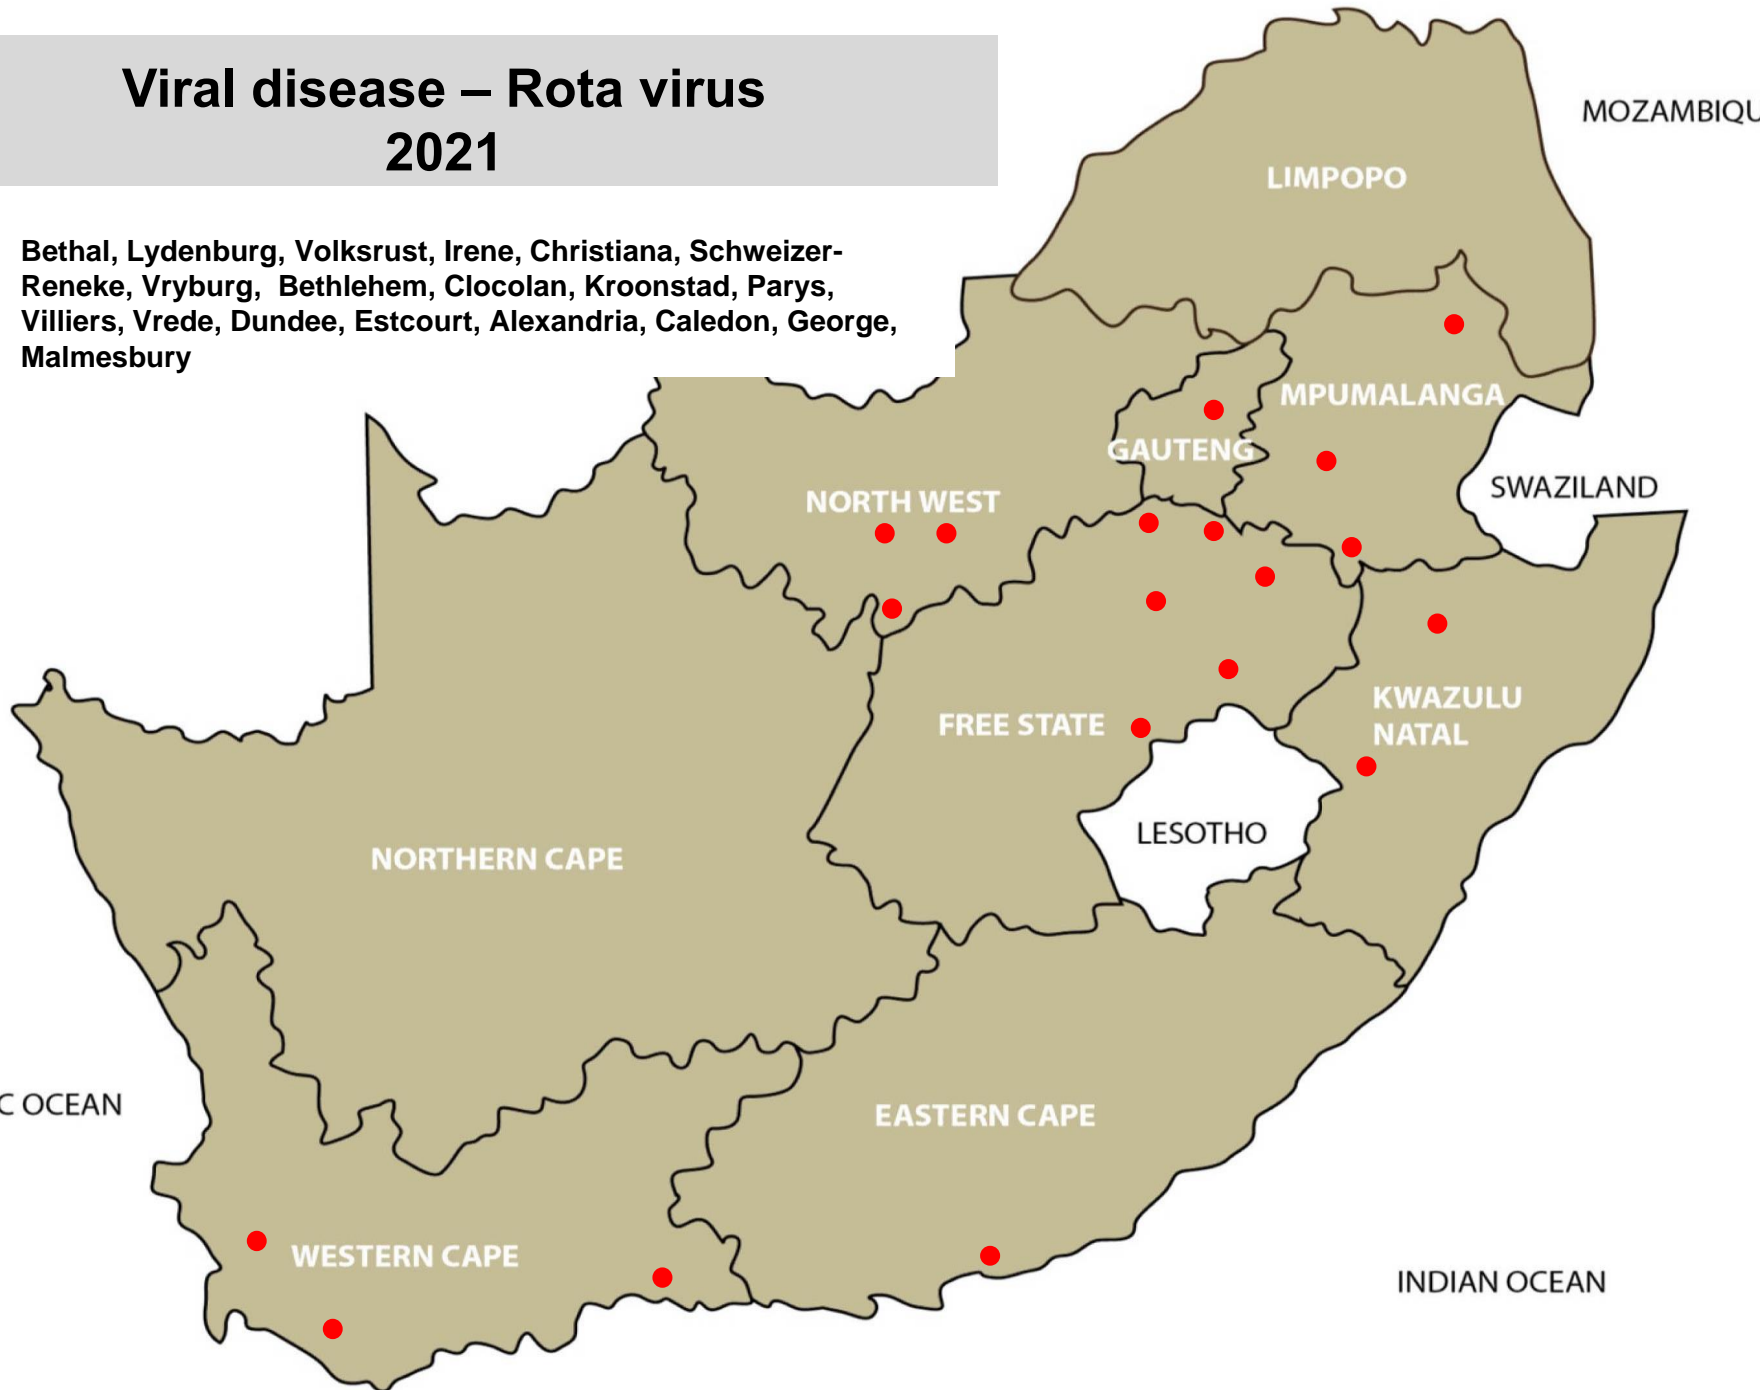

Viral disease – Rota virus 2021

Bethal, Lydenburg, Volksrust, Irene, Christiana, Schweizer-Reneke, Vryburg, Bethlehem, Clocolan, Kroonstad, Parys, Villiers, Vrede, Dundee, Estcourt, Alexandria, Caledon, George, Malmesbury