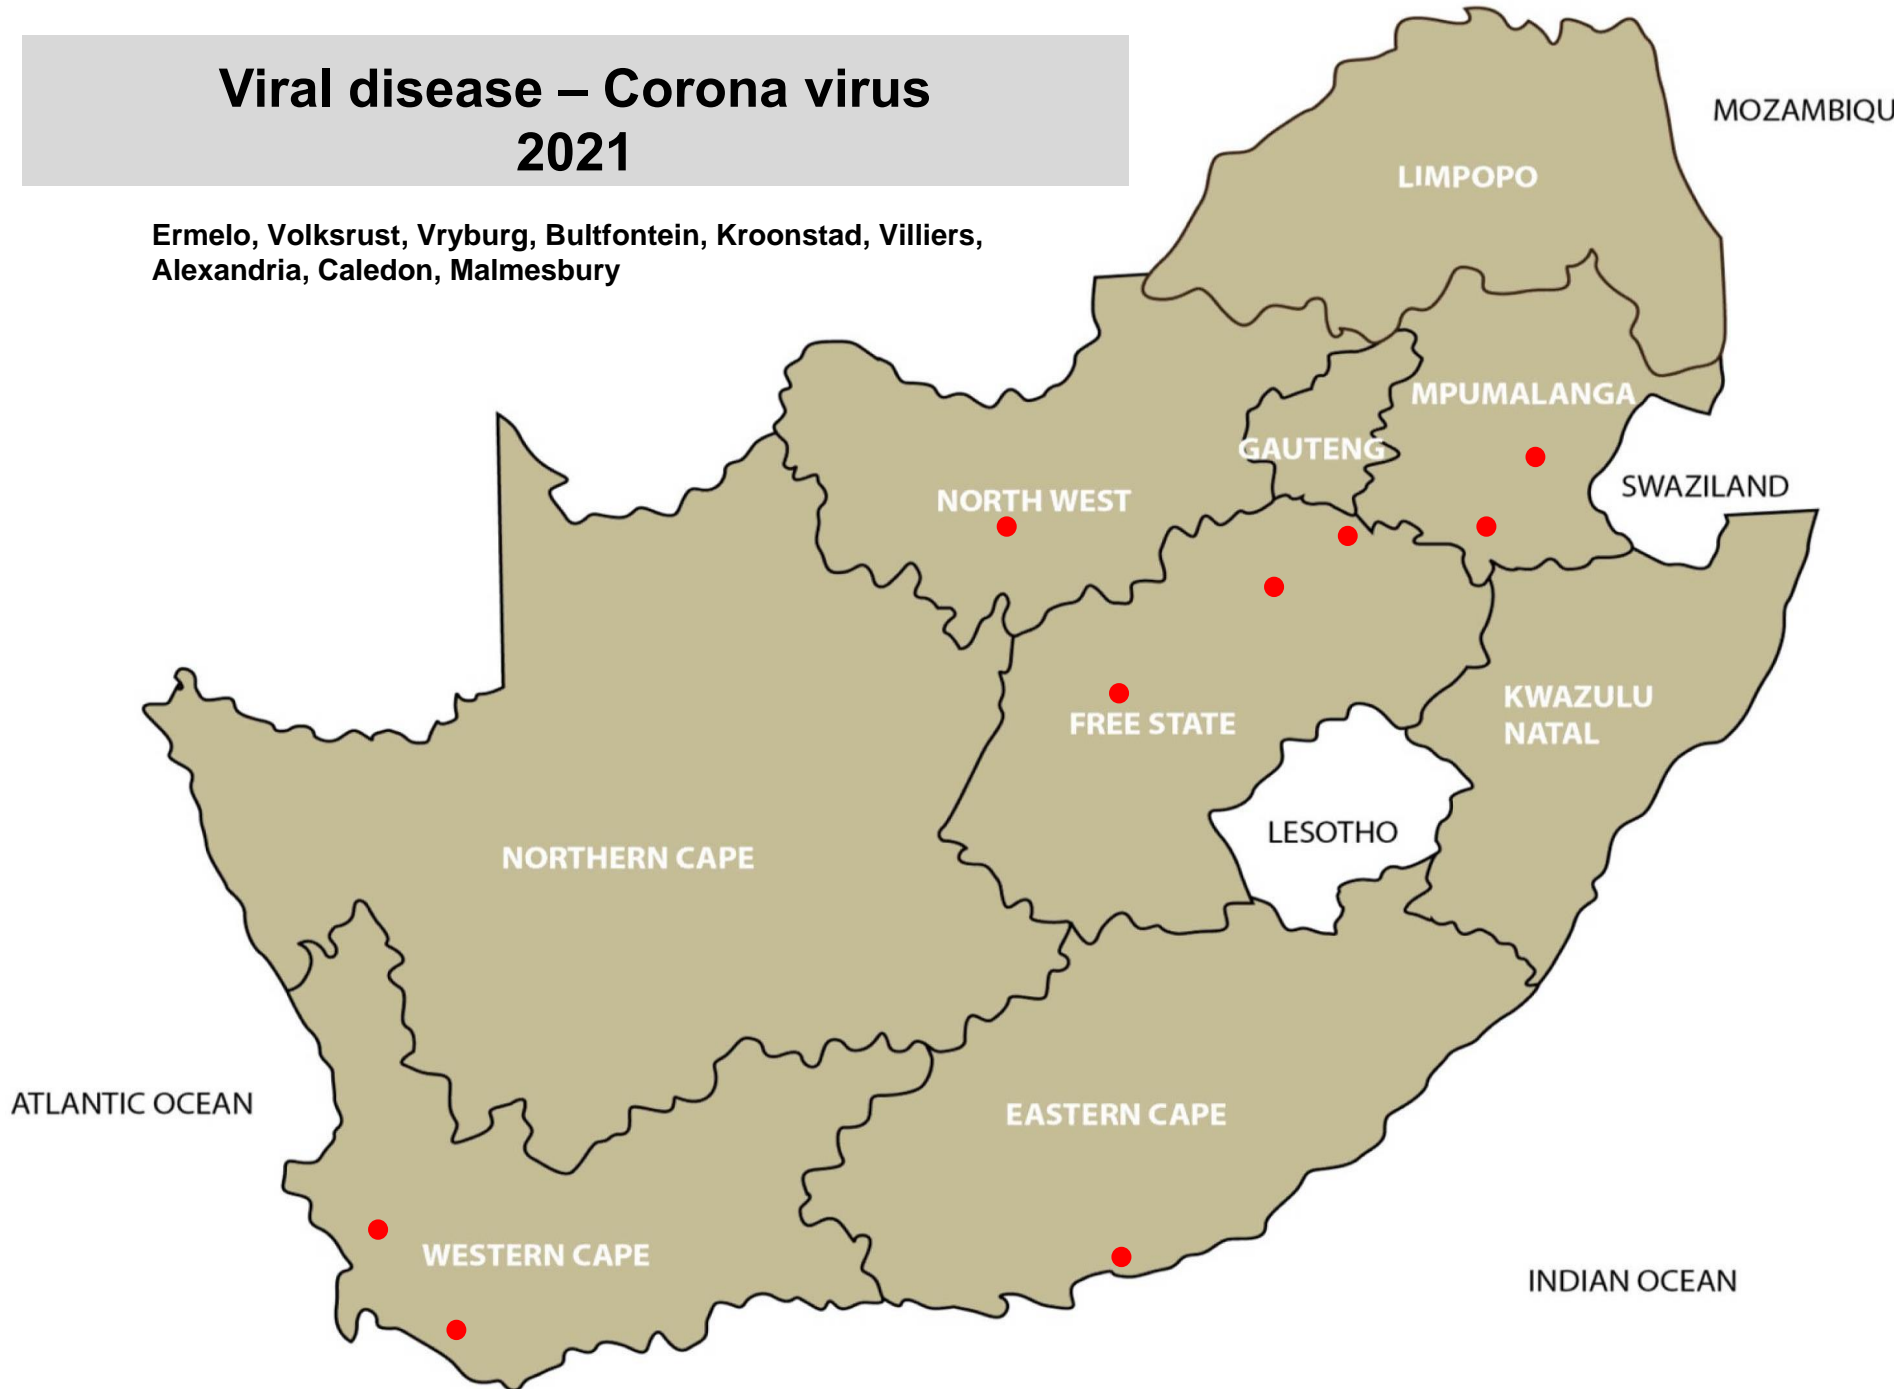

# Viral disease – Enzootic Leucosis (EBL) 2021

Brits, Ventersdorp, Clocolan, Harrismith, Parys, Villiers, Wesselsbron, Winburg, Dundee, Estcourt, Howick, Underberg, Humansdorp, Darling, George, Malmesbury, Paarl, Riversdale, Stellenbosch

# Viral disease – Foot and Mouth Disease 2021

# Viral disease – Corona virus 2021

Ermelo, Volksrust, Vryburg, Bultfontein, Kroonstad, Villiers,  
Alexandria, Caledon, Malmesbury