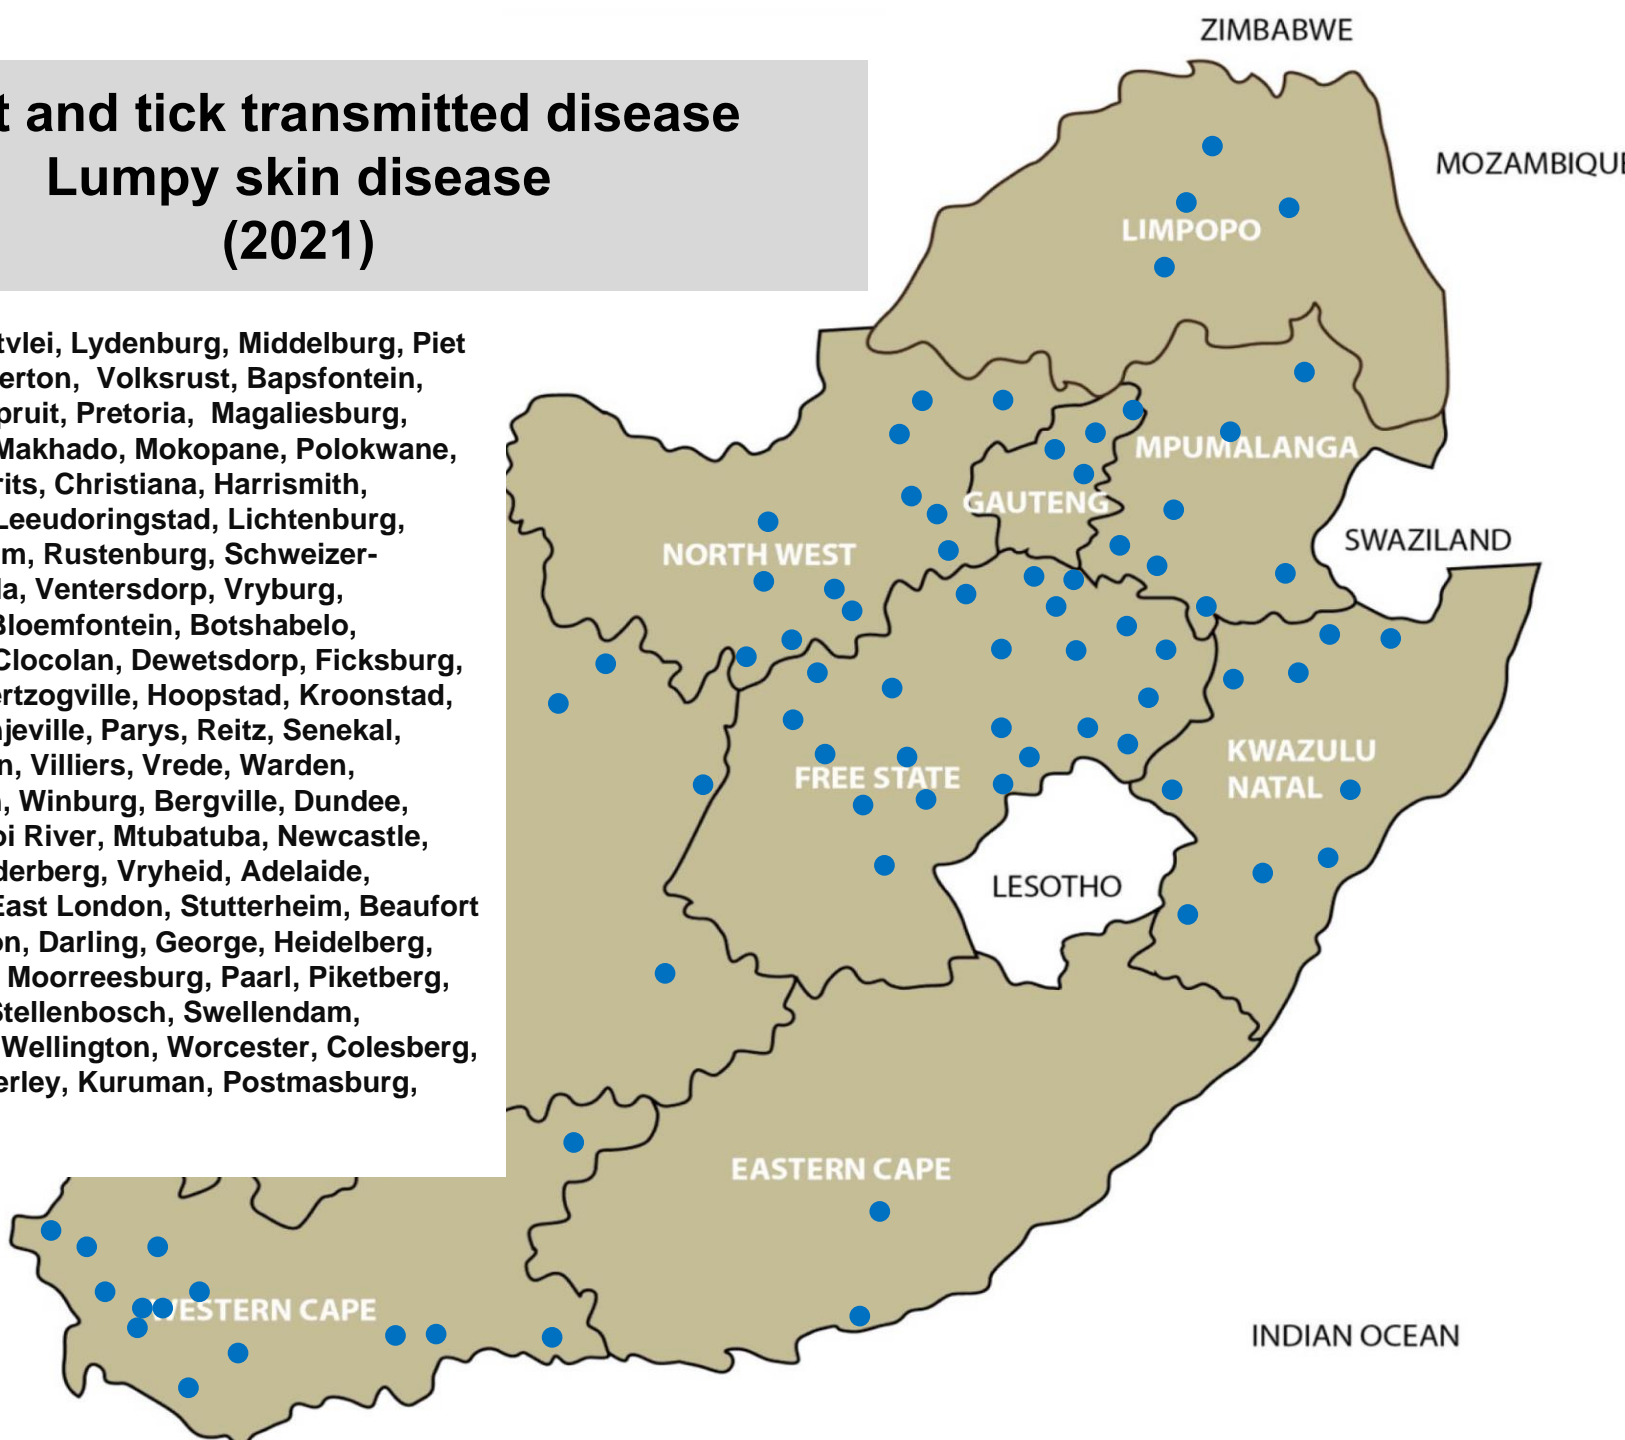

Insect and tick transmitted disease

Lumpy skin disease

(2021)

Bethal, Grootvlei, Lydenburg, Middelburg, Piet Retief, Standerton, Volksrust, Bapsfontein, Bronkhorstspuit, Pretoria, Magaliesburg, Hoedspruit, Makhado, Mokopane, Polokwane, Bloemhof, Brits, Christiana, Harrismith, Klerksdorp, Leeudoringstad, Lichtenburg, Potchefstroom, Rustenburg, Schweizer-Reneke, Stella, Ventersdorp, Vryburg, Bethlehem, Bloemfontein, Botshabelo, Bultfontein, Clocolan, Dewetsdorp, Ficksburg, Frankfort, Hertzogville, Hoopstad, Kroonstad, Memel, Oranjeville, Parys, Reitz, Senekal, Viljoenskroon, Villiers, Vrede, Warden, Wesselsbron, Winburg, Bergville, Dundee, Eshowe, Mooi River, Mtubatuba, Newcastle, Pongola, Underberg, Vryheid, Adelaide, Alexandria, East London, Stutterheim, Beaufort Wets, Caledon, Darling, George, Heidelberg, Malmesbury, Moorreesburg, Paarl, Piketberg, Riversdale, Stellenbosch, Swellendam, Vredenburg, Wellington, Worcester, Colesberg, Kathu, Kimberley, Kuruman, Postmasburg, Upington