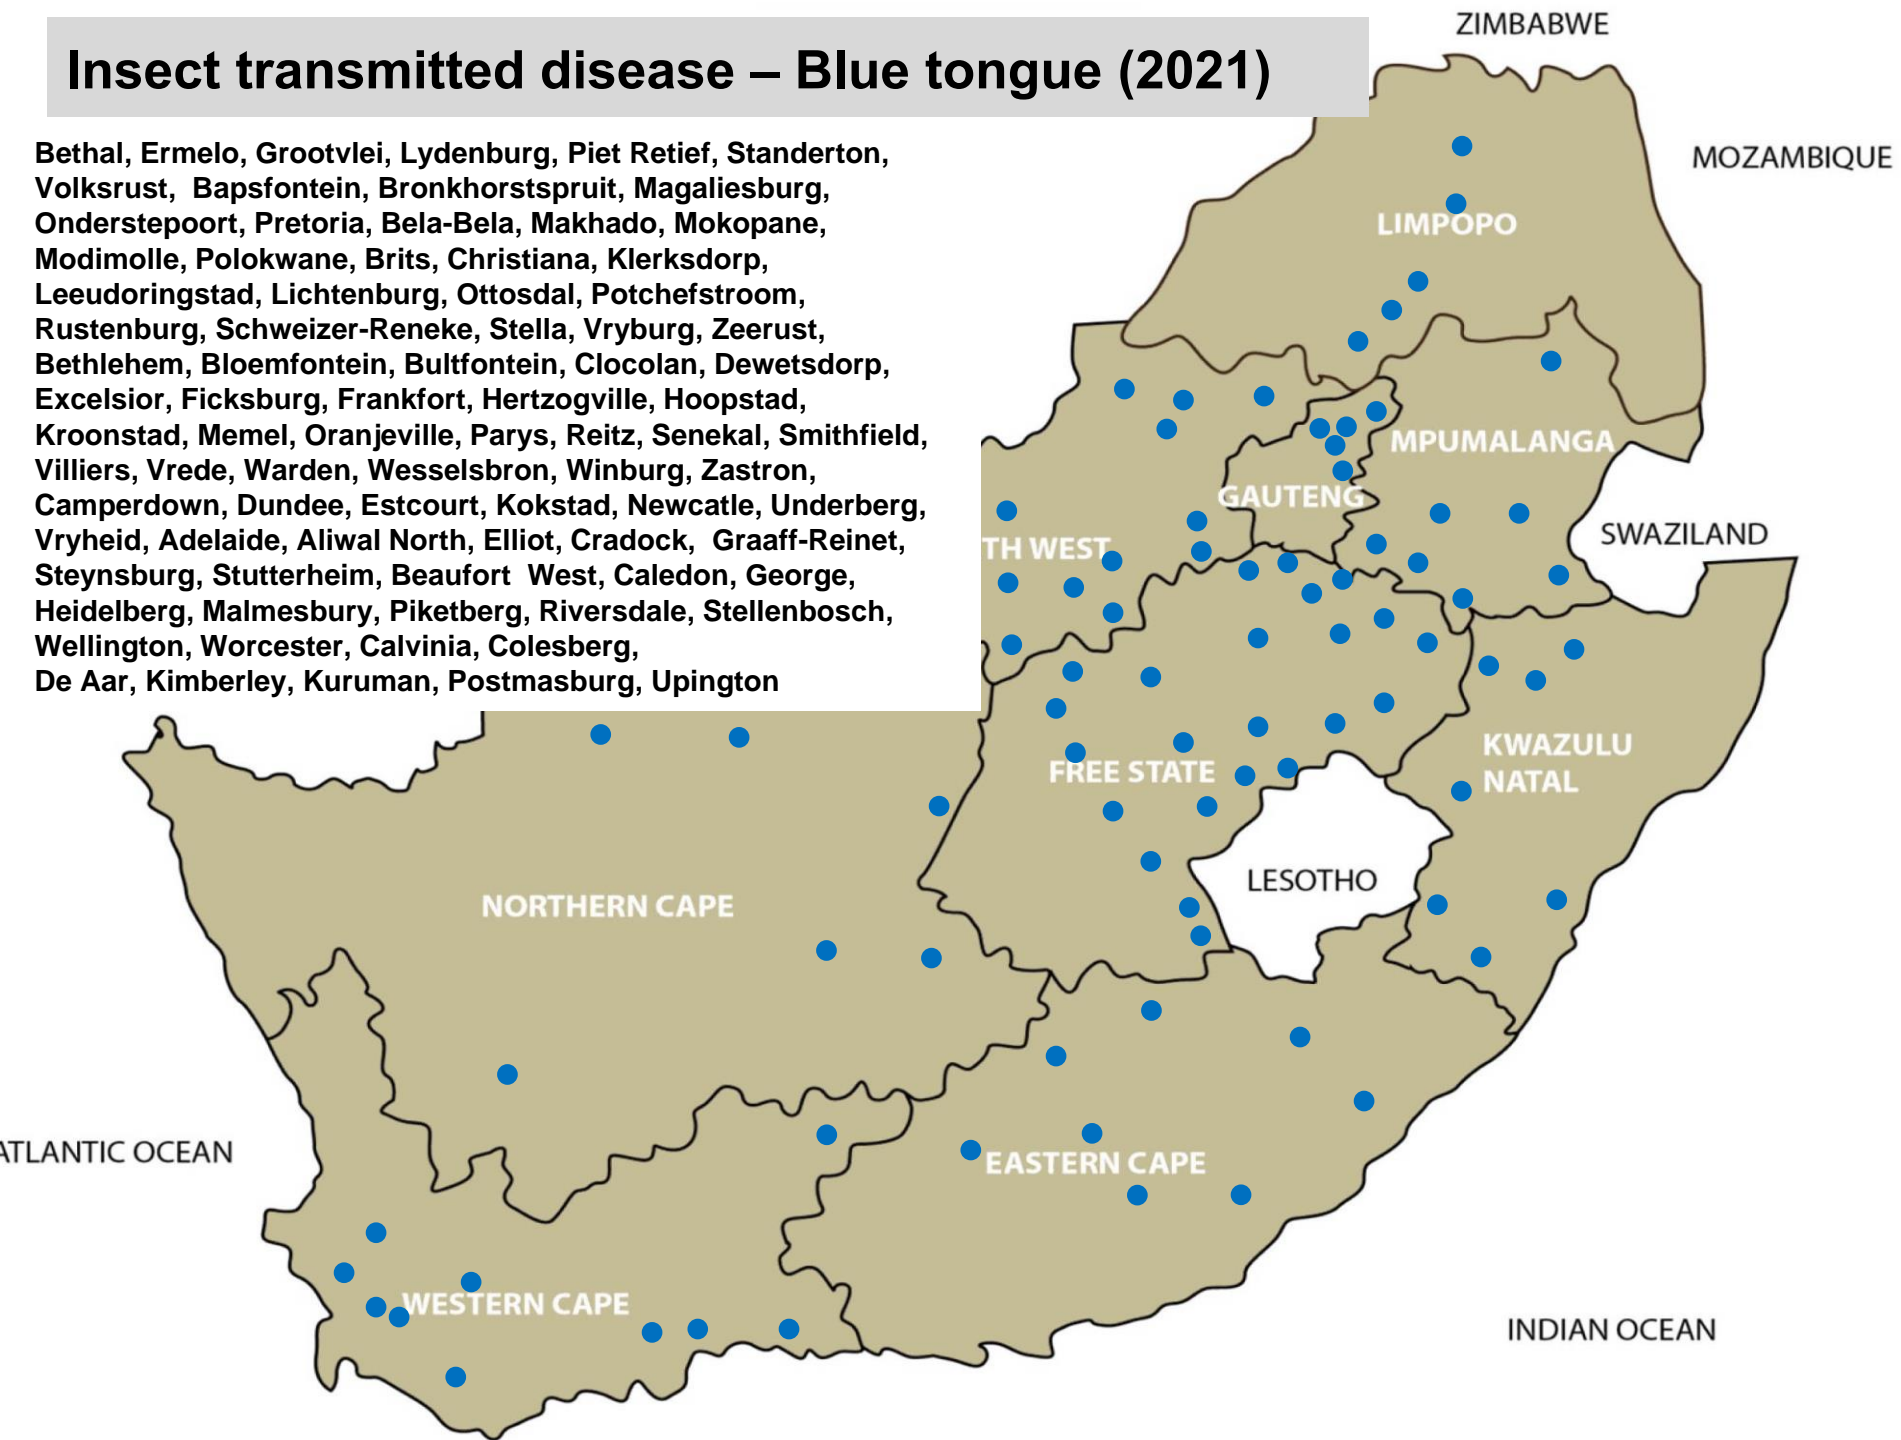

Insect transmitted disease – Blue tongue (2021)

Bethal, Ermelo, Grootvlei, Lydenburg, Piet Retief, Standerton, Volksrust, Bapsfontein, Bronkhorstspuit, Magaliesburg, Onderstepoort, Pretoria, Bela-Bela, Makhado, Mokopane, Modimolle, Polokwane, Brits, Christiana, Klerksdorp, Leeudoringstad, Lichtenburg, Ottosdal, Potchefstroom, Rustenburg, Schweizer-Reneke, Stella, Vryburg, Zeerust, Bethlehem, Bloemfontein, Bultfontein, Clocolan, Dewetsdorp, Excelsior, Ficksburg, Frankfort, Hertzogville, Hoopstad, Kroonstad, Memel, Oranjeville, Parys, Reitz, Senekal, Smithfield, Villiers, Vrede, Warden, Wesselsbron, Winburg, Zastron, Camperdown, Dundee, Estcourt, Kokstad, Newcatle, Underberg, Vryheid, Adelaide, Aliwal North, Elliot, Cradock, Graaff-Reinet, Steynsburg, Stutterheim, Beaufort West, Caledon, George, Heidelberg, Malmesbury, Piketberg, Riversdale, Stellenbosch, Wellington, Worcester, Calvinia, Colesberg, De Aar, Kimberley, Kuruman, Postmasburg, Upington