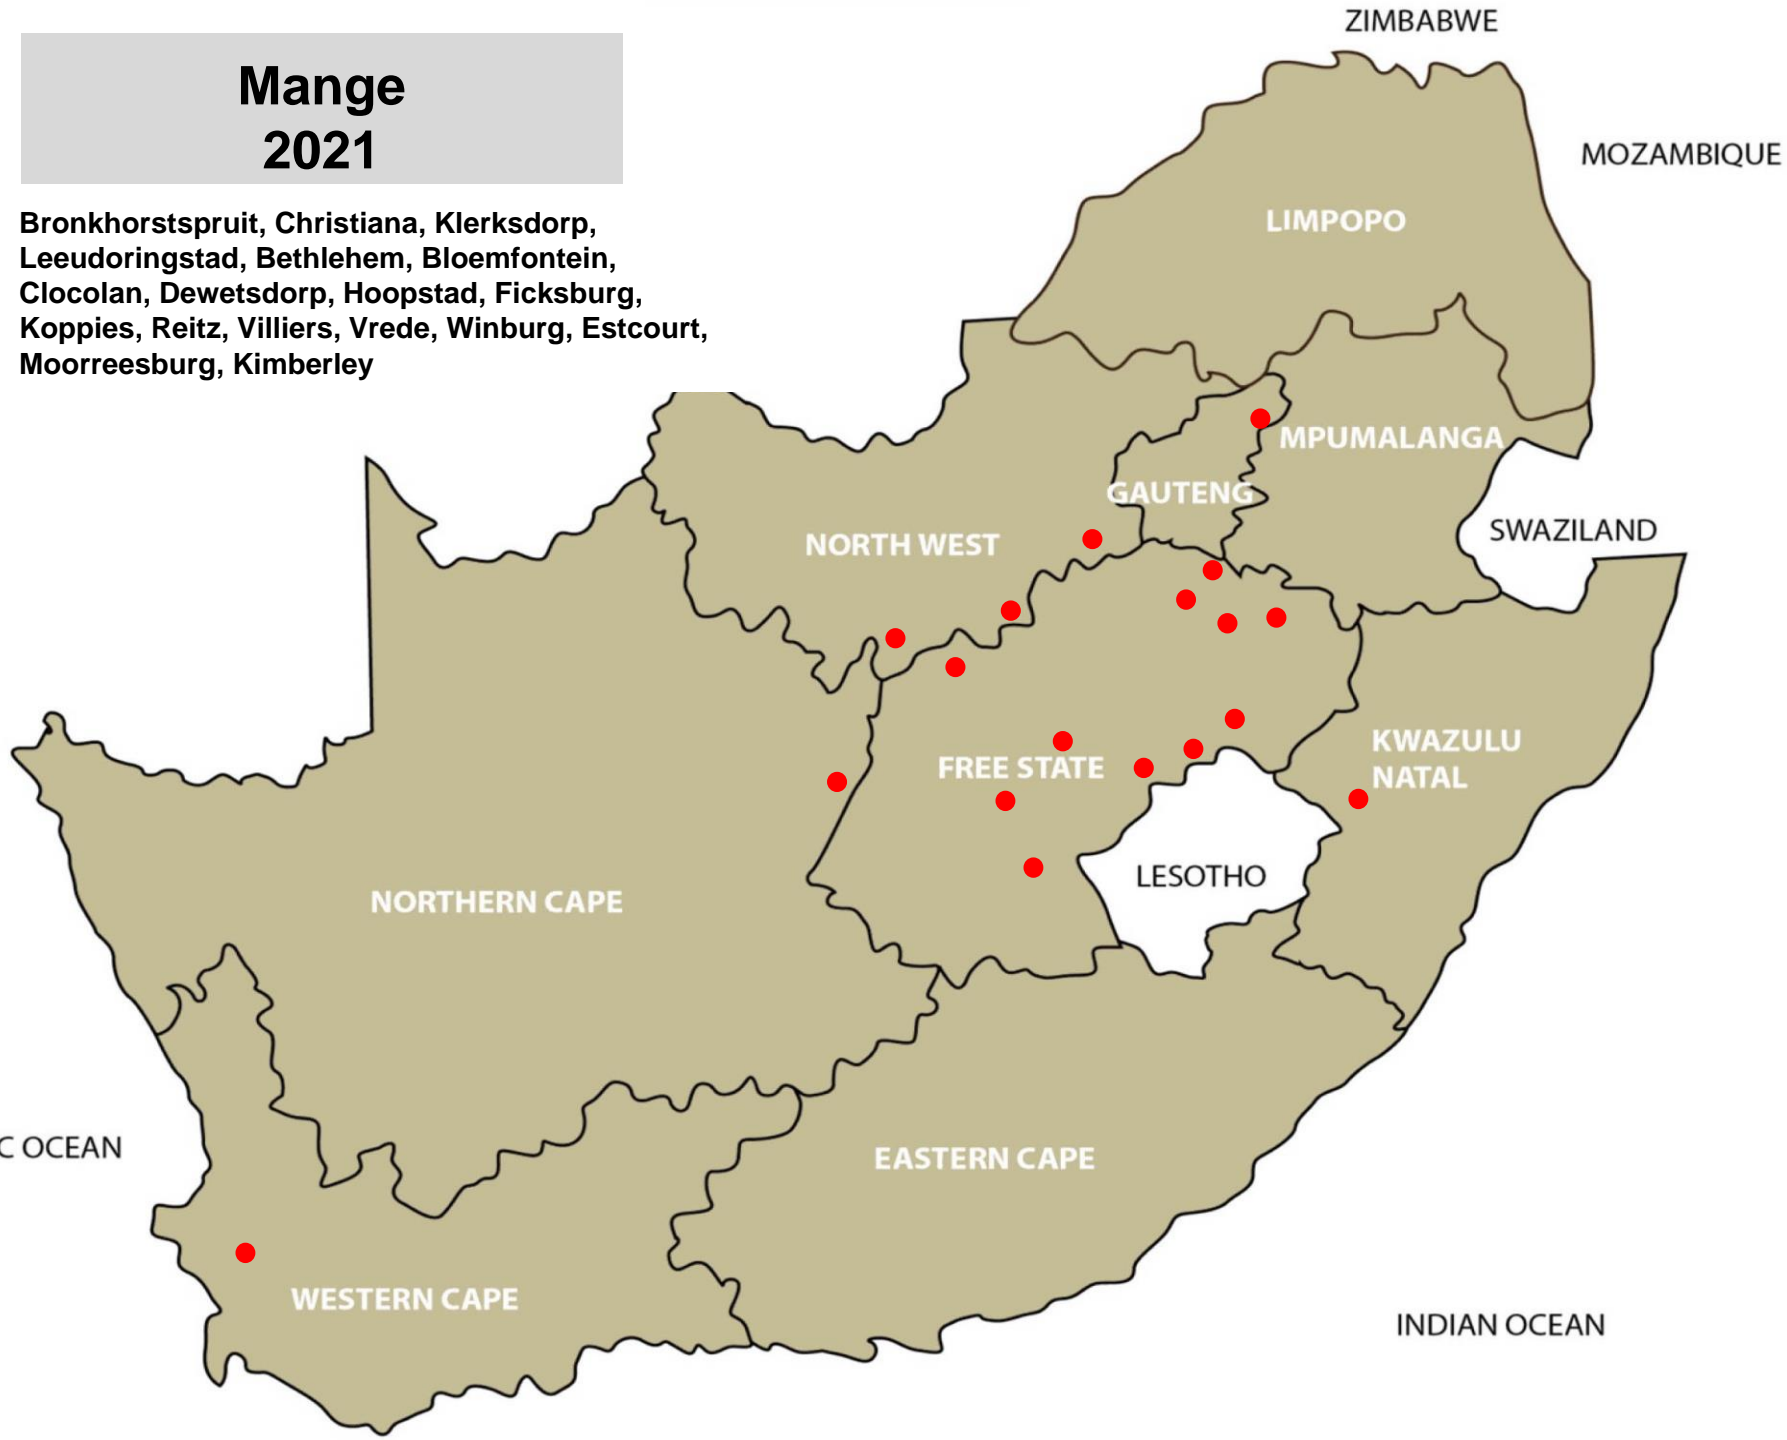

# Biting lice (Red lice) 2021

Standerton, Bronkhorstspuit, Tzaneen,  
Leeudoringstad, Stella, Bethlehem, Bloemfontein,  
Clocolan, Dewetsdorp, Hoopstad, Kroonstad,  
Viljoenskroon, Villiers, Vrede, Warden, Estcourt,  
Kokstad, Vryheid, Elliot, Graaff-Reinet, Beaufort-  
Wes, Caledon, Heidelberg, Moorreesburg,  
Stellenbosch, Colesberg, Postmasburg

# Sucking lice (Blue lice) 2021

Standerton, Leeudoringstad, Bloemfontein, Botshabelo,  
Clocolan, Hoopstad, Reitz, Villiers, Vrede, Vryheid,  
Zastron, Aliwal North, Graaff-Reinet, Malmesbury,  
Colesberg, Postmasburg

# Sheep scab 2021

Christiana, Lichtenburg, Bethlehem, Bloemfontein,  
Botshabelo, Clocolan, Hoopstad, Reitz, Senekal,  
Smithfield, Villiers, Vrede, Newcastle, Underberg,  
Graaff-Reinet, Heidelberg, Moorreesburg,  
Stellenbosch, De Aar, Kimberley

# Itch mite 2021

Ermelo, Hoopstad, Villiers, Estcourt,  
Kokstad, Elliot, Kimberley