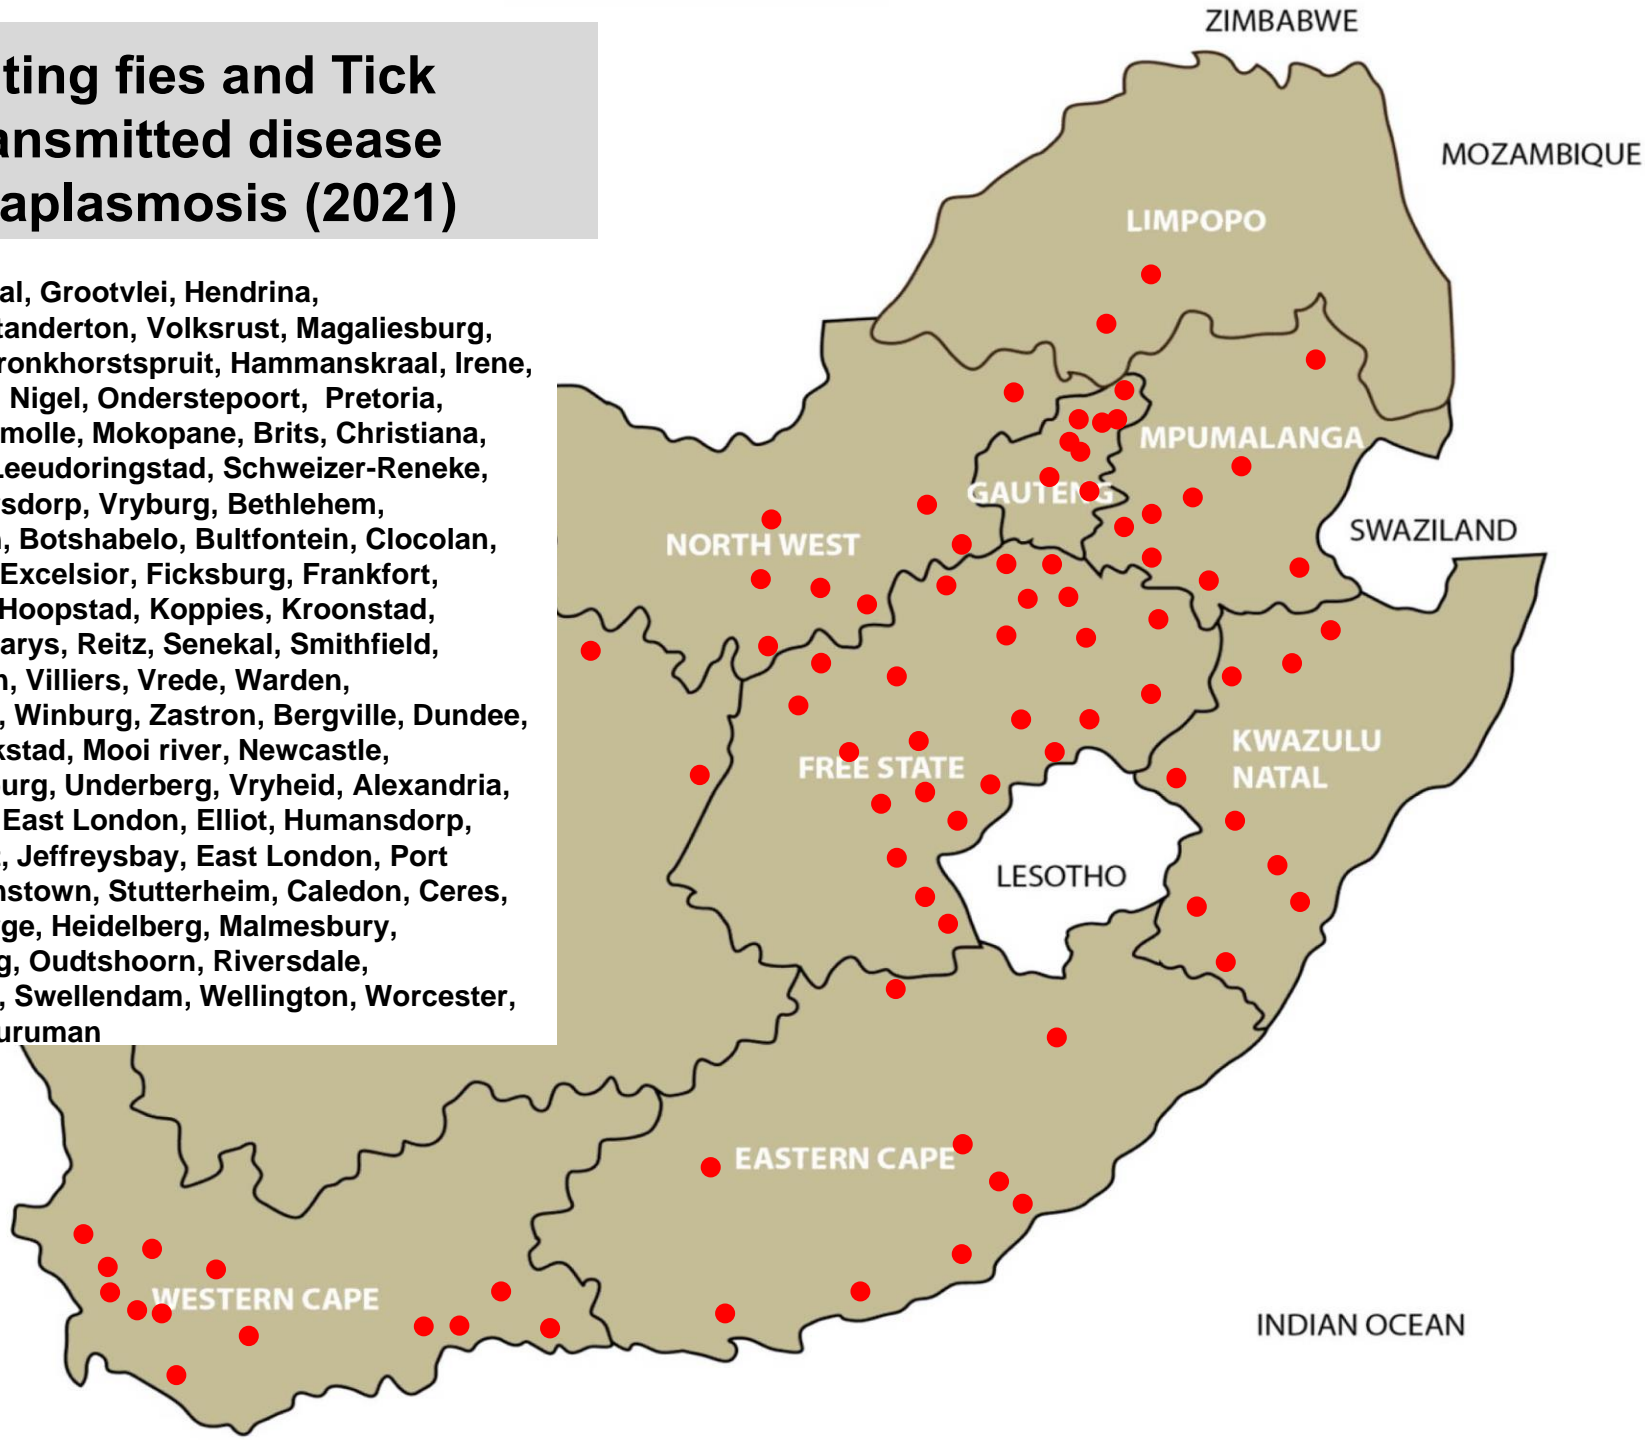

Biting flies and Tick transmitted disease Anaplasmosis (2021)

Balfour, Bethal, Grootvlei, Hendrina, Lydenburg, Standerton, Volksrust, Magaliesburg, Piet Retief, Bronkhorstspuit, Hammanskraal, Irene, Krugersdorp, Nigel, Onderstepoort, Pretoria, Rayton, Modimolle, Mokopane, Brits, Christiana, Klerksdorp, Leeudoringstad, Schweizer-Reneke, Stella, Ventersdorp, Vryburg, Bethlehem, Bloemfontein, Botshabelo, Bultfontein, Clocolan, Dewetsdorp, Excelsior, Ficksburg, Frankfort, Hertzogville, Hoopstad, Koppies, Kroonstad, Oranjeville, Parys, Reitz, Senekal, Smithfield, Viljoenskroon, Villiers, Vrede, Warden, Wesselsbron, Winburg, Zastron, Bergville, Dundee, Estcourt, Kokstad, Mooi river, Newcastle, Pietermaritzburg, Underberg, Vryheid, Alexandria, Aliwal North, East London, Elliot, Humansdorp, Graaff-Reinet, Jeffreysbay, East London, Port Alfred, Queenstown, Stutterheim, Caledon, Ceres, Darling, George, Heidelberg, Malmesbury, Moorreesburg, Oudtshoorn, Riversdale, Stellenbosch, Swellendam, Wellington, Worcester, Kimberley, Kuruman