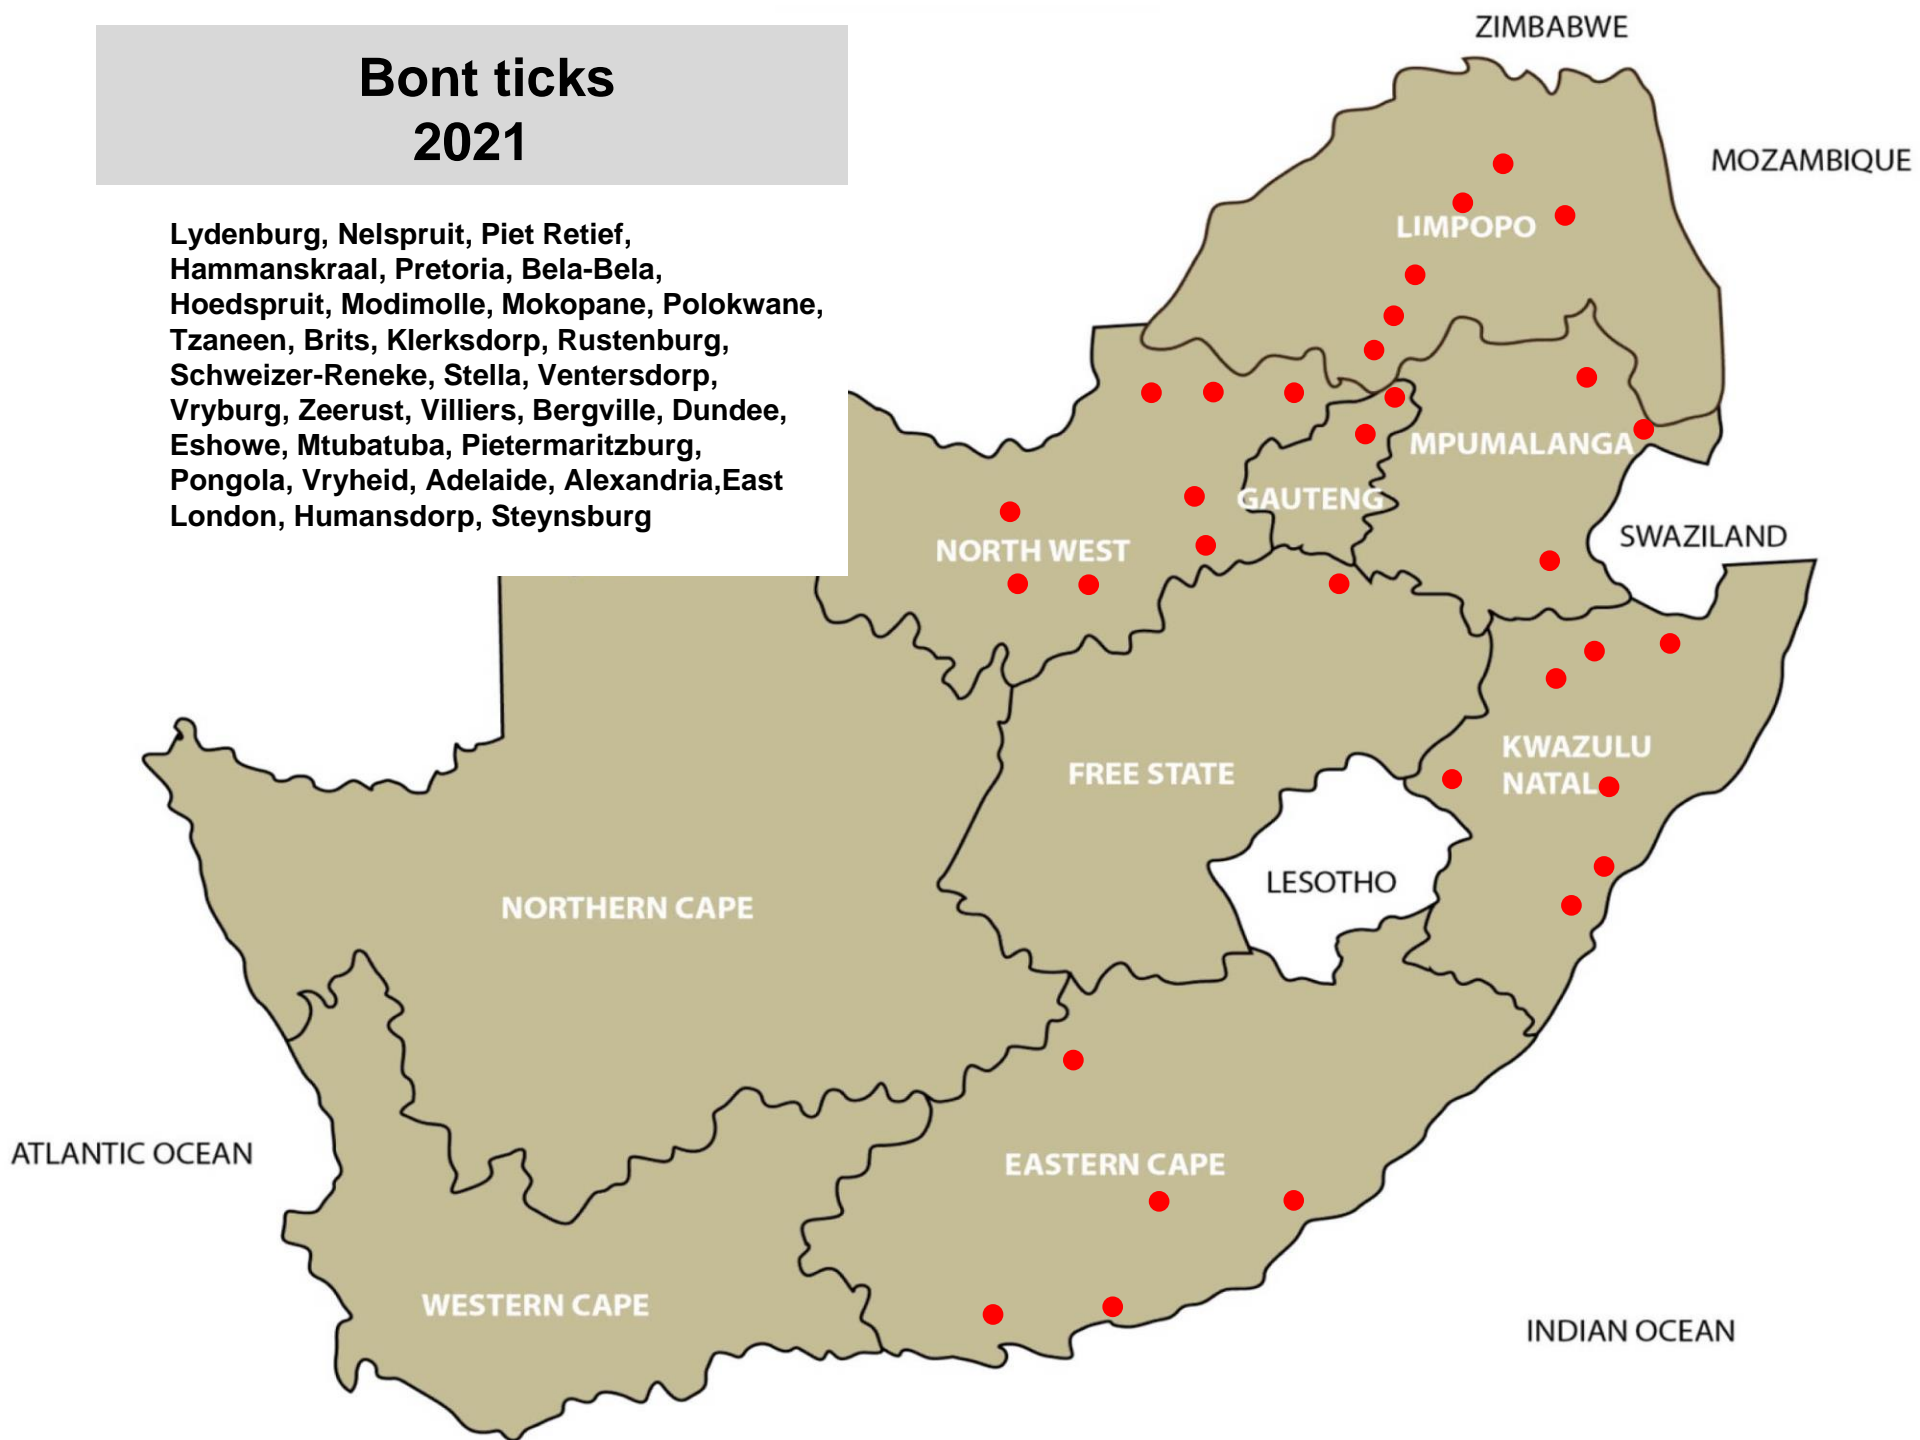

# Internal parasites – *Parafilaria* 2021

Lydenburg, Bela-Bela, Hoedspruit, Makhado, Modimolle,  
Mokopane, Polokwane, Tzaneen, Brits, Stella, Vryburg,  
Mtubatuba, Vryheid

# Blue ticks 2021

Bethal, Ermelo, Grootvlei, Lydenburg, Nelspruit, Piet Retief, Standerton, Krugersdorp, Hammanskraal, Nigel, Pretoria, Bela-Bela, Hoedspruit, Modimolle, Mokopane, Polokwane, Tzaneen, Brits, Klerksdorp, Leeudoringstad, Lichtenburg, Potchefstroom, Schweizer-Reneke, Stella, Ventersdorp, Vryburg, Bethlehem, Bloemfontein, Clocolan, Dewetsdorp, Excelsior, Ficksburg, Frankfort, Hoopstad, Koppies, Kroonstad, Memel, Oranjeville, Parys, Reitz, Senekal, Viljoenskroon, Villiers, Vrede, Warden, Winburg, Zastron, Bergville, Dundee, Eshowe, Estcourt, Howick, Kokstad, Mooi River, Mtubatuba, Pietermaritzburg, Underberg, Vryheid, Alexandria, Adelaide, Aliwal North, East London, Graaff-Reinet, Humansdorp, Caledon, George, Heidelberg, Malmesbury, Moorreesburg, Oudtshoorn, Stellenbosch, De Aar, Kimberley, Kuruman

# Resistant Blue ticks 2021

Leeudoringstad, Hoopstad, Villiers, Winburg, Bergville,  
Eshowe, Kokstad, Vryheid, Mtubatuba, Vryheid, East London,  
Elliot, Humansdorp

# Brown ear-ticks 2021

Bethal, Lydenburg, Nelspruit, Standerton, Volksrust, Bronkhorstspuit, Krugersdorp, Magaliesburg, Pretoria, Modimolle, Mokopane, Polokwane, Tzaneen, Brits, Clocolan, Klerksdorp, Leeudoringstad, Rustenburg, Schweizer-Reneke, Memel, Parys, Reitz, Viljoenskroon, Villiers, Vrede, Winburg, Bergville, Eshowe, Estcourt, Kokstad, Mooi River, Mtubatuba, Pietermaritzburg, Pongola, Vryheid, East London, Elliot, Humansdorp, Steynsburg, Moorreesburg, Oudtshoorn, De Aar