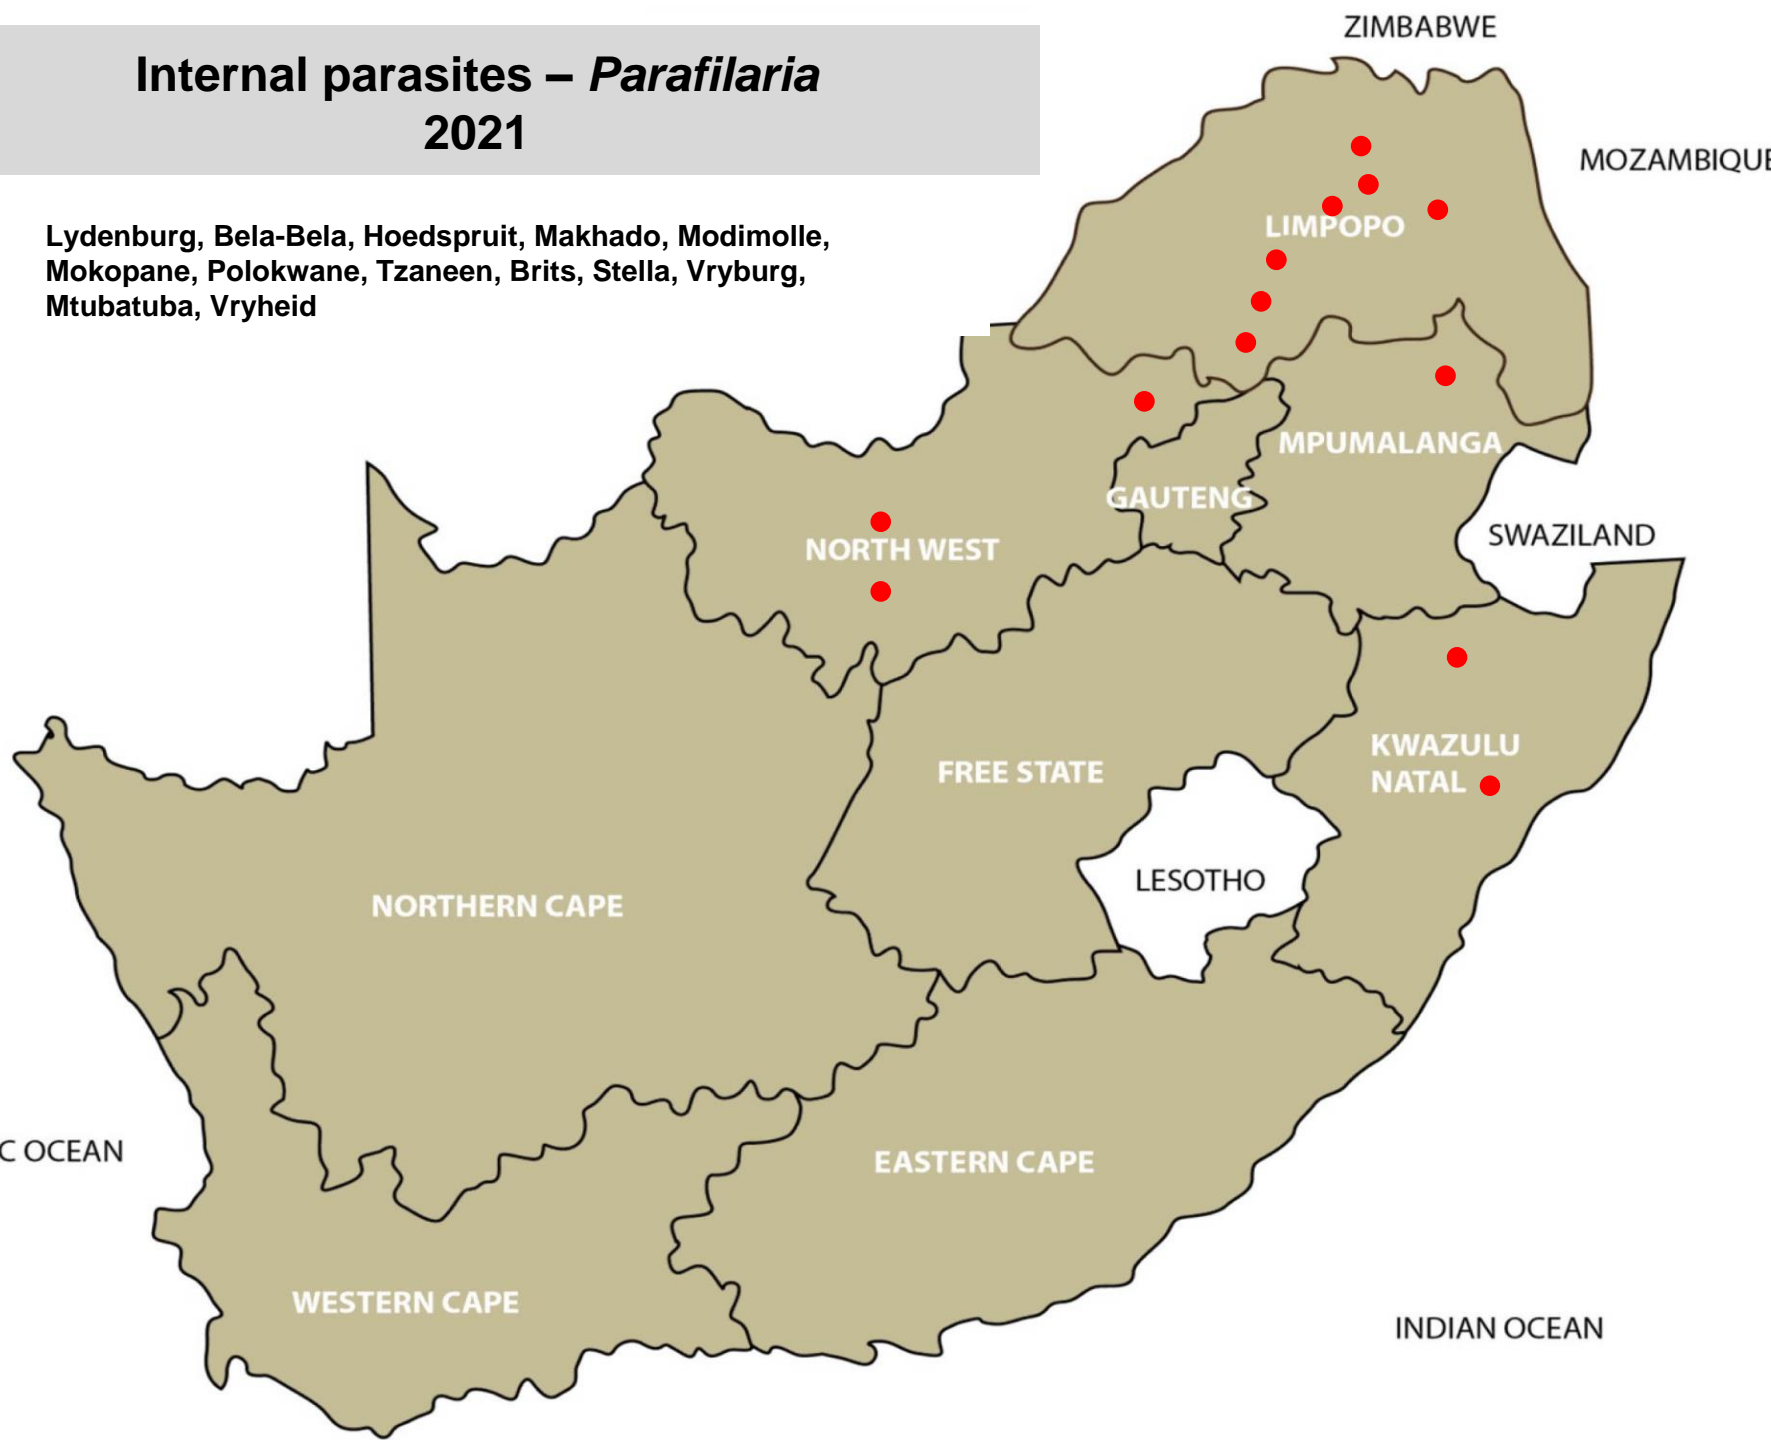

# Internal parasites – Tapeworms Cysticercosis (measels) 2021

Bronkhorstspuit, Mokopane, Hoopstad, Kroonstad,  
Senekal, Parys, East Londodn, Steynsburg, Caledon,  
George, Malmesbury, Paarl, Postmasburg

# Internal parasites – Liver fluke worms 2021

Balfour, Ermelo, Grootvlei, Hendrina, Lydenburg, Standerton, Nigel, Modimolle, Mokopane, Klerksdorp, Bethlehem, Bloemfontein, Clocolan, Ficksburg, Kroonstad, Memel, Oranjeville, Reitz, Senekal, Viljoenskroon, Villiers, Vrede, Warden, Winburg, Estcourt, Kokstad, Mooi River, Newcastle, Pietermaritzburg, Underberg, Vryheid, East London, Elliot, Caledon, Darling, George, Malmesbury, Stellenbosch, Kimberley

# Internal parasites Conical fluke worms 2021

Bethal, Ermelo, Lydenburg, Standerton, Nigel, Brits, Klerksdorp, Lichtenburg, Bethlehem, Bloemfontein, Clocolan, Dewetsdorp, Ficksburg, Hoopstad, Koppies, Kroonstad, Oranjeville, Reitz, Villiers, Vrede, Warden, Wesselsbron, Winburg, Estcourt, Kokstad, Mooi River, Newcastle, Pietermaritzburg, Underberg, Alexandra, East London, Darling, George, Heidelberg

# Internal parasites – *Parafilaria* 2021

Lydenburg, Bela-Bela, Hoedspruit, Makhado, Modimolle,  
Mokopane, Polokwane, Tzaneen, Brits, Stella, Vryburg,  
Mtubatuba, Vryheid