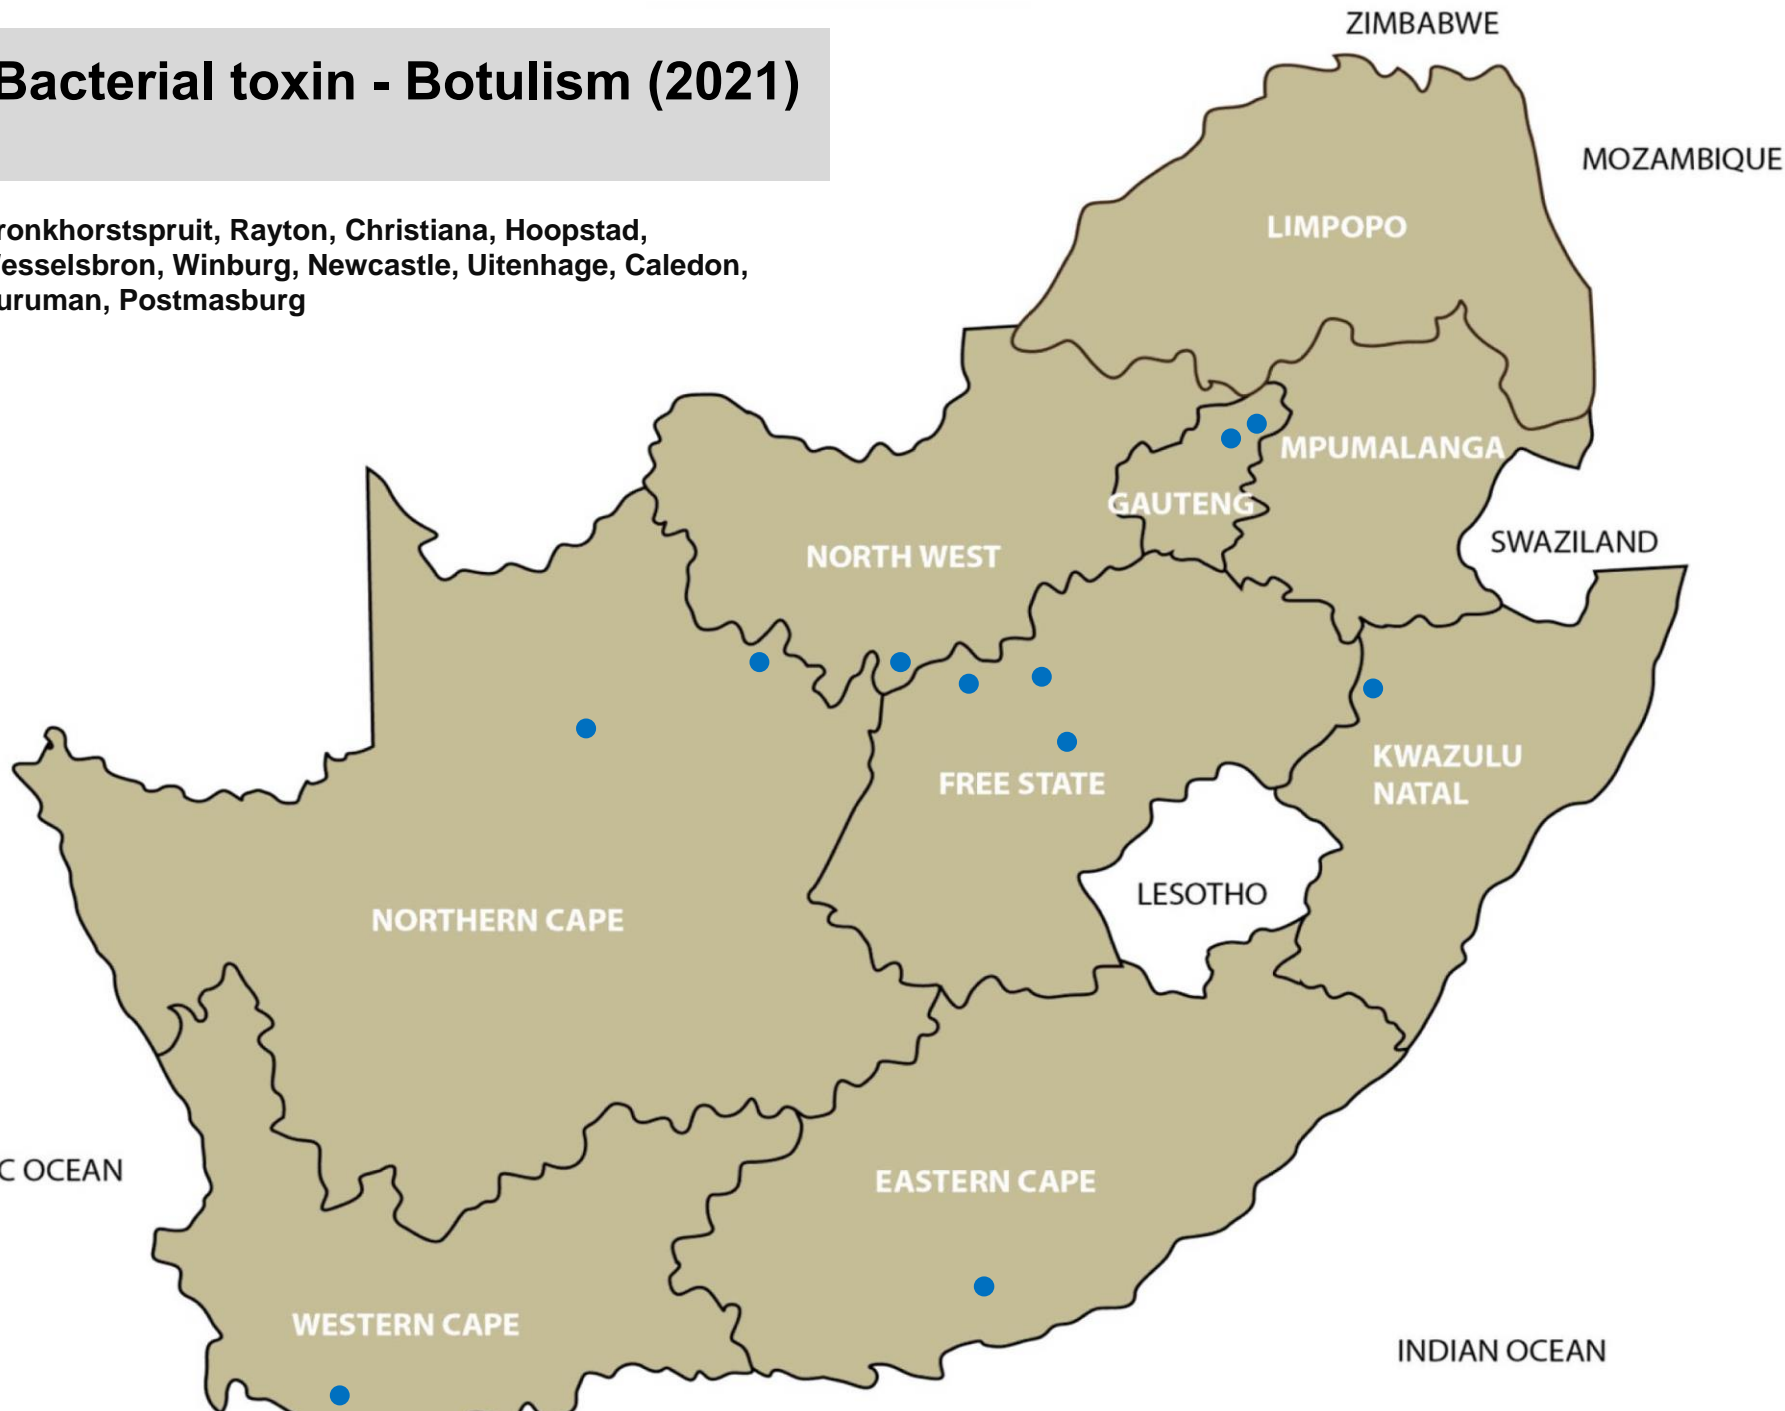

Bacterial toxin - Botulism (2021)

Bronkhorstspuit, Rayton, Christiana, Hoopstad,
Wesselsbron, Winburg, Newcastle, Uitenhage, Caledon,
Kuruman, Postmasburg