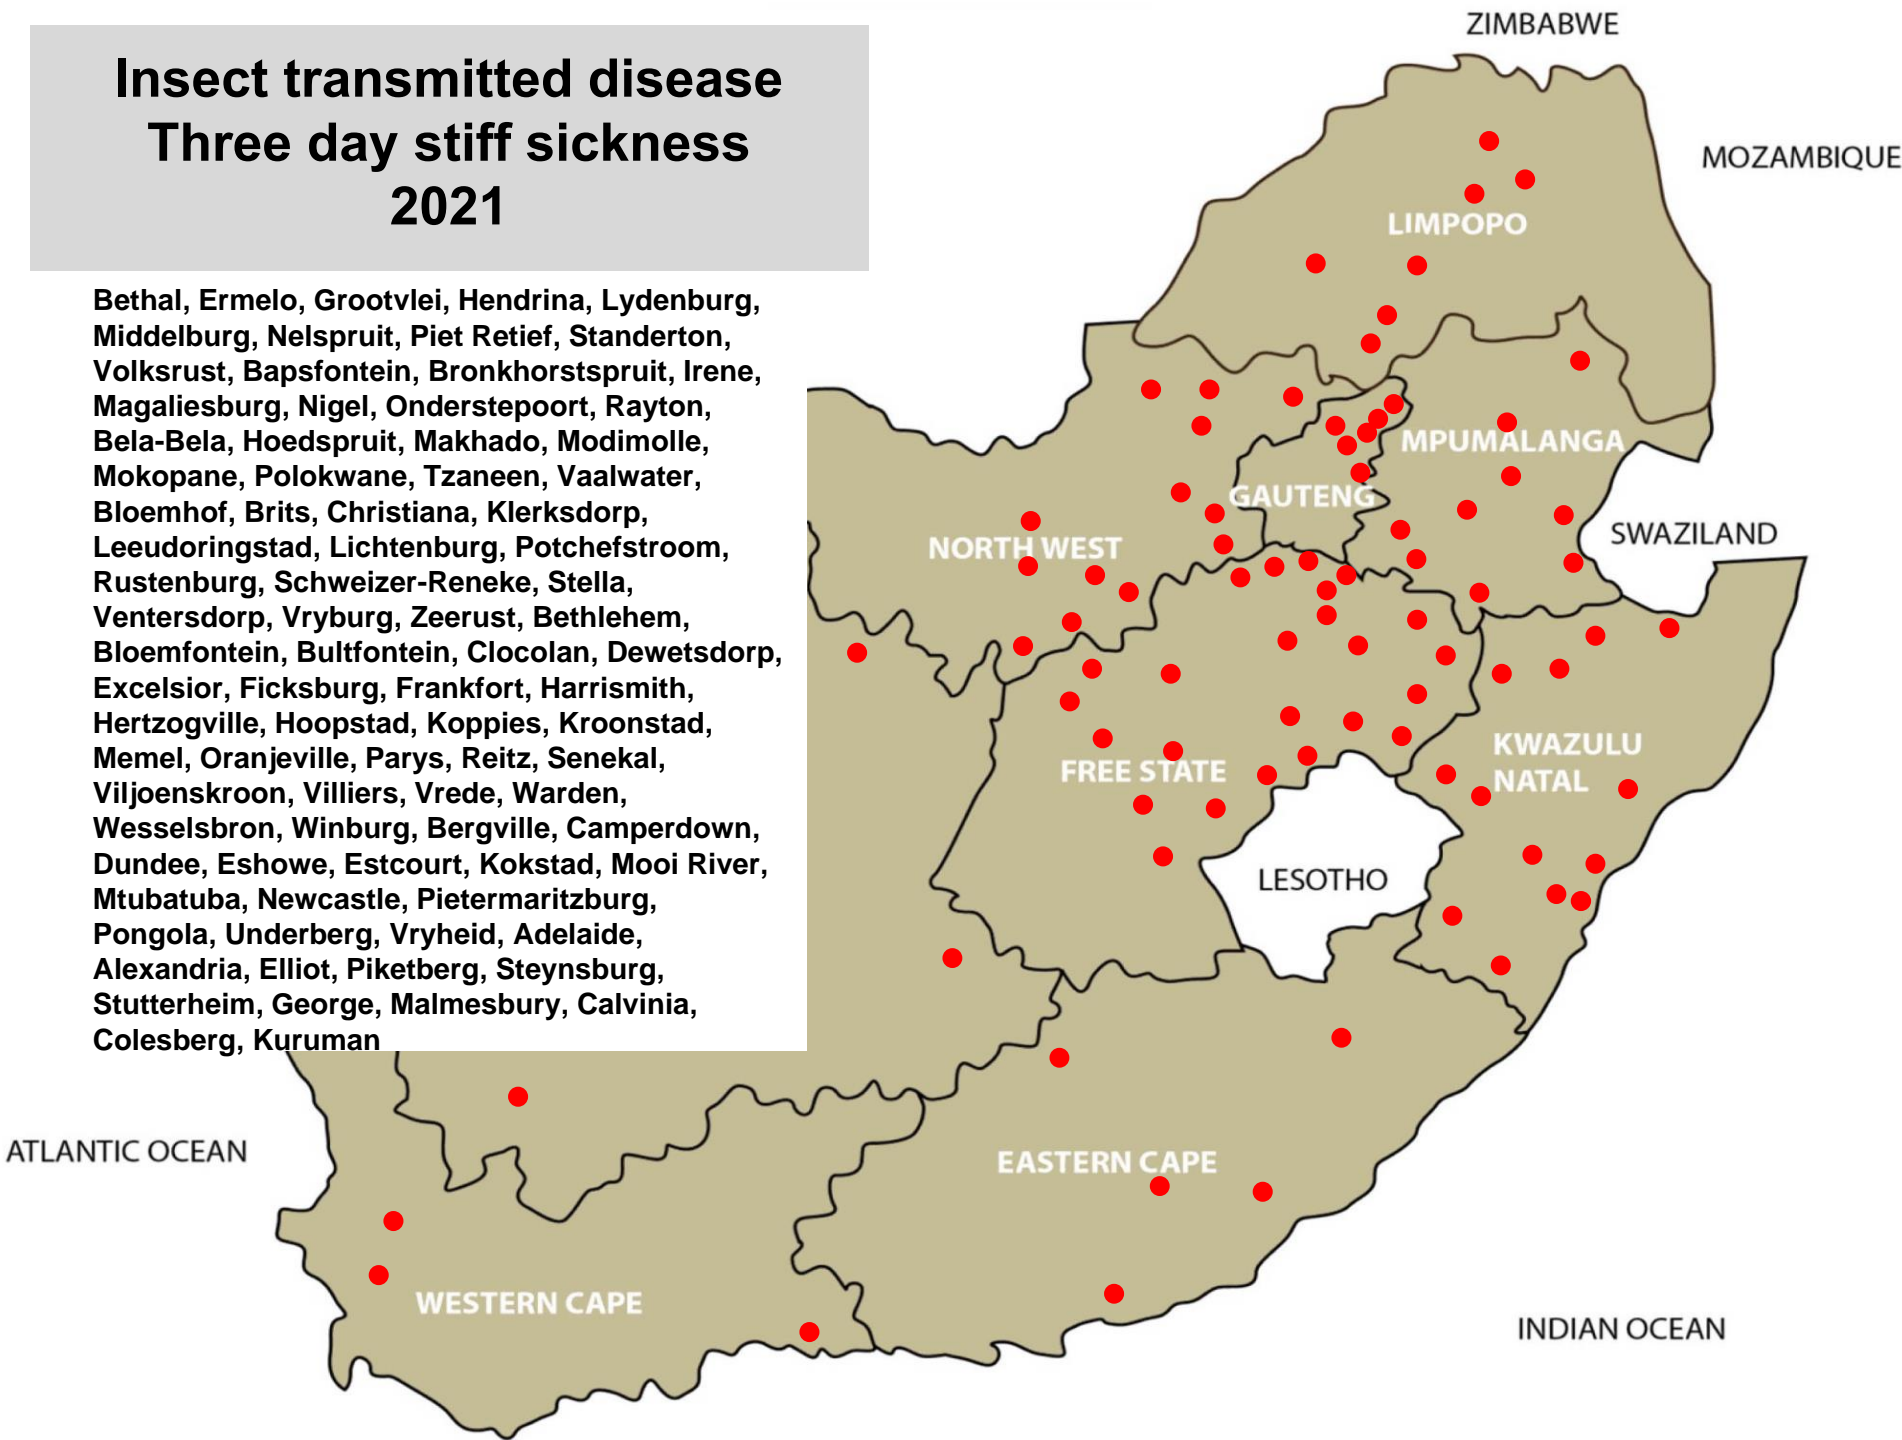

Insect transmitted disease Three day stiff sickness 2021

Bethal, Ermelo, Grootvlei, Hendrina, Lydenburg, Middelburg, Nelspruit, Piet Retief, Standerton, Volksrust, Bapsfontein, Bronkhorstspuit, Irene, Magaliesburg, Nigel, Onderstepoort, Rayton, Bela-Bela, Hoedspruit, Makhado, Modimolle, Mokopane, Polokwane, Tzaneen, Vaalwater, Bloemhof, Brits, Christiana, Klerksdorp, Leeudoringstad, Lichtenburg, Potchefstroom, Rustenburg, Schweizer-Reneke, Stella, Ventersdorp, Vryburg, Zeerust, Bethlehem, Bloemfontein, Bultfontein, Clocolan, Dewetsdorp, Excelsior, Ficksburg, Frankfort, Harrismith, Hertzogville, Hoopstad, Koppies, Kroonstad, Memel, Oranjeville, Parys, Reitz, Senekal, Viljoenskroon, Villiers, Vrede, Warden, Wesselsbron, Winburg, Bergville, Camperdown, Dundee, Eshowe, Estcourt, Kokstad, Mooi River, Mtubatuba, Newcastle, Pietermaritzburg, Pongola, Underberg, Vryheid, Adelaide, Alexandria, Elliot, Piketberg, Steynsburg, Stutterheim, George, Malmesbury, Calvinia, Colesberg, Kuruman