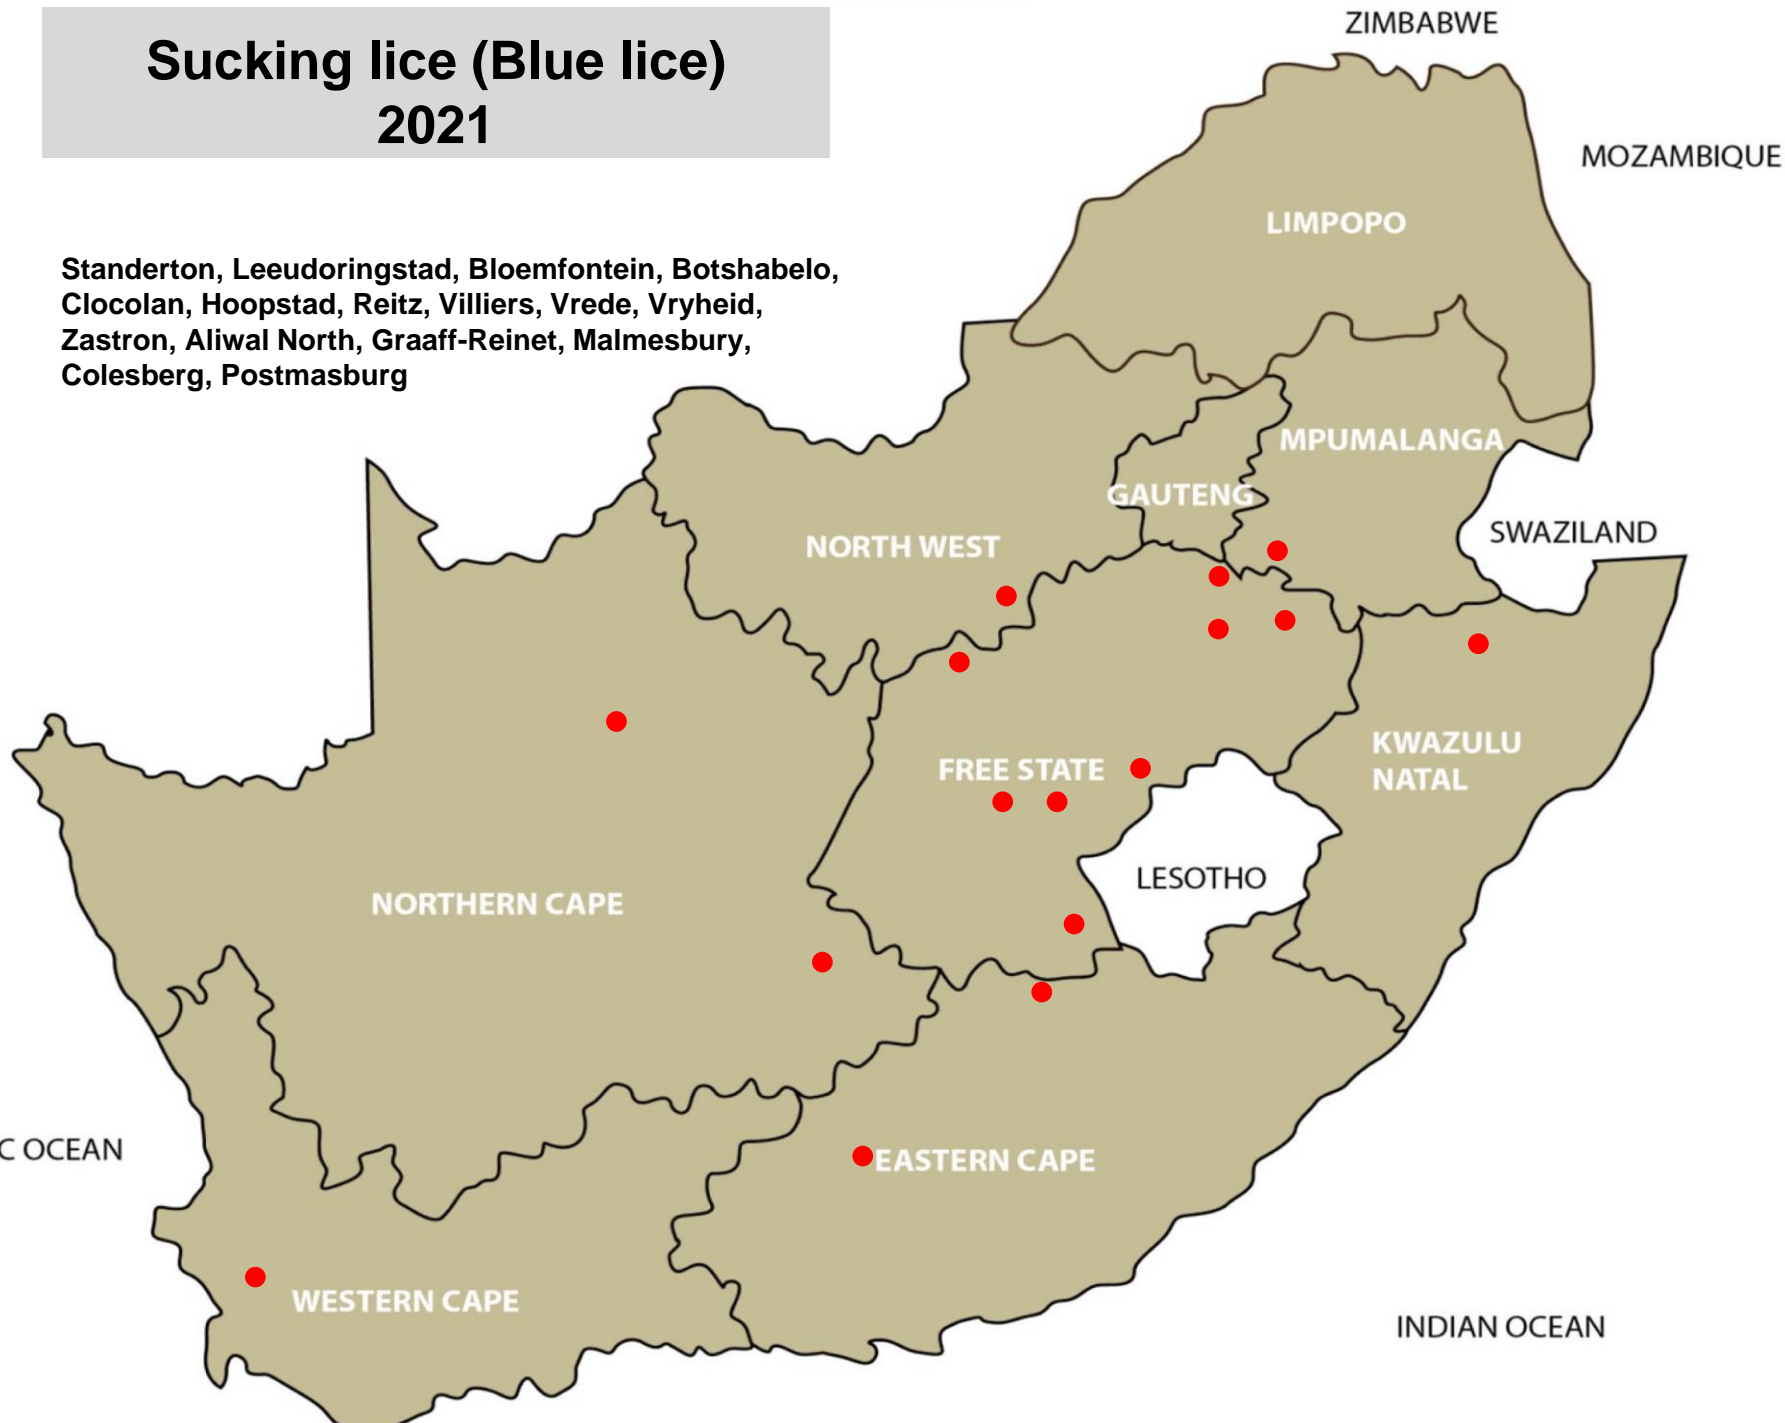

# Biting lice (Red lice) 2021

Standerton, Bronkhorstspuit, Tzaneen,  
Leeudoringstad, Stella, Bethlehem, Bloemfontein,  
Clocolan, Dewetsdorp, Hoopstad, Kroonstad,  
Viljoenskroon, Villiers, Vrede, Warden, Estcourt,  
Kokstad, Vryheid, Elliot, Graaff-Reinet, Beaufort-  
Wes, Caledon, Heidelberg, Moorreesburg,  
Stellenbosch, Colesberg, Postmasburg

# Sucking lice (Blue lice) 2021

Standerton, Leeudoringstad, Bloemfontein, Botshabelo,  
Clocolan, Hoopstad, Reitz, Villiers, Vrede, Vryheid,  
Zastron, Aliwal North, Graaff-Reinet, Malmesbury,  
Colesberg, Postmasburg

# Sheep scab 2021

Christiana, Lichtenburg, Bethlehem, Bloemfontein,  
Botshabelo, Clocolan, Hoopstad, Reitz, Senekal,  
Smithfield, Villiers, Vrede, Newcastle, Underberg,  
Graaff-Reinet, Heidelberg, Moorreesburg,  
Stellenbosch, De Aar, Kimberley

# Itch mite 2021

Ermelo, Hoopstad, Villiers, Estcourt,  
Kokstad, Elliot, Kimberley