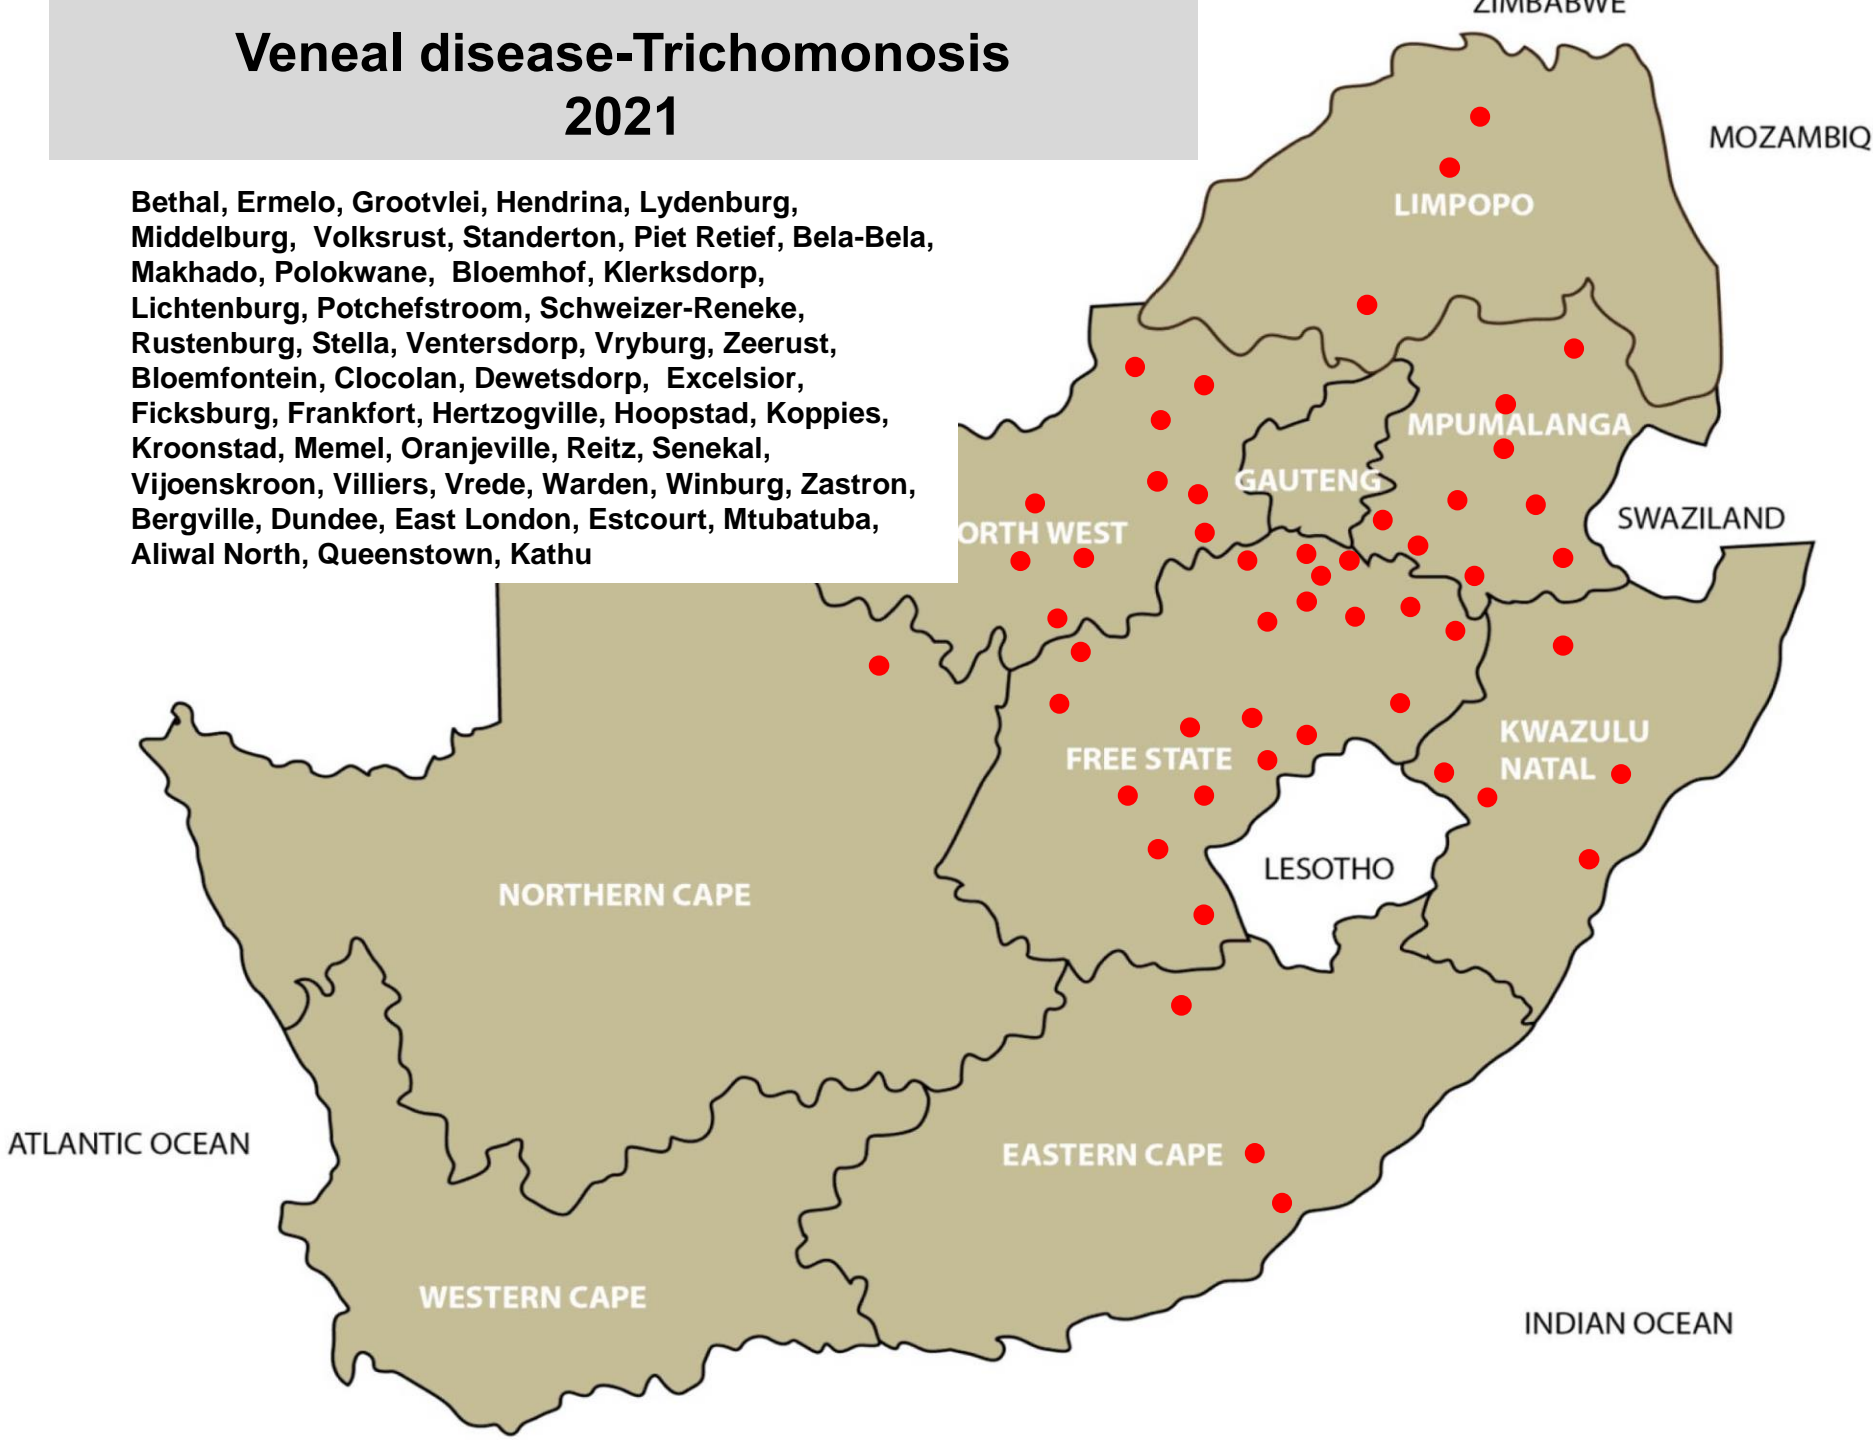

# Tick toxicosis – Sweating sickness 2021

Lydenburg, Bronkhorstspuit, Bela-Bela, Hoedspruit, Makhado, Mokopane, Brits, Polokwane, Christiana, Klerksdorp, Leeudoringstad, Lichtenburg, Rustenburg, Stella, Ventersdorp, Vryburg, Zeerust, Bloemfontein, Bultfontein, Hoopstad, Kroonstad, Senekal, Viljoenskroon, Villiers, Wesselsbron, Winburg, Pongola, Kuruman, Postmasburg

# Tick transmitted disease Corridor disease (2021)

Mtubatuba, Pongola

# Veneal disease-Trichomonosis 2021

Bethal, Ermelo, Grootvlei, Hendrina, Lydenburg, Middelburg, Volksrust, Standerton, Piet Retief, Bela-Bela, Makhado, Polokwane, Bloemhof, Klerksdorp, Lichtenburg, Potchefstroom, Schweizer-Reneke, Rustenburg, Stella, Ventersdorp, Vryburg, Zeerust, Bloemfontein, Clocolan, Dewetsdorp, Excelsior, Ficksburg, Frankfort, Hertzogville, Hoopstad, Koppies, Kroonstad, Memel, Oranjeville, Reitz, Senekal, Vijoenskroon, Villiers, Vrede, Warden, Winburg, Zastron, Bergville, Dundee, East London, Estcourt, Mtubatuba, Aliwal North, Queenstown, Kathu

# Venereal disease Vibriosis (2021)

Hendrina, Lydenburg, Middelburg, Makhado, Nelspruit, Volksrust, Pretoria, Makhado, Christiana, Potchefstroom, Rustenburg, Stella, Vryburg, Zeerust, Bloemfontein, Clocolan, Dewetsdorp, Excelsior, Frankfort, Hertzogville, Hoopstad, Kroonstad, Reitz, Senekal, Viljoenskroon, Winburg, Bergville, Estcourt, Mooi River, Newcastle, Underberg, East London, Port Alfred, Queenstown, Kathu