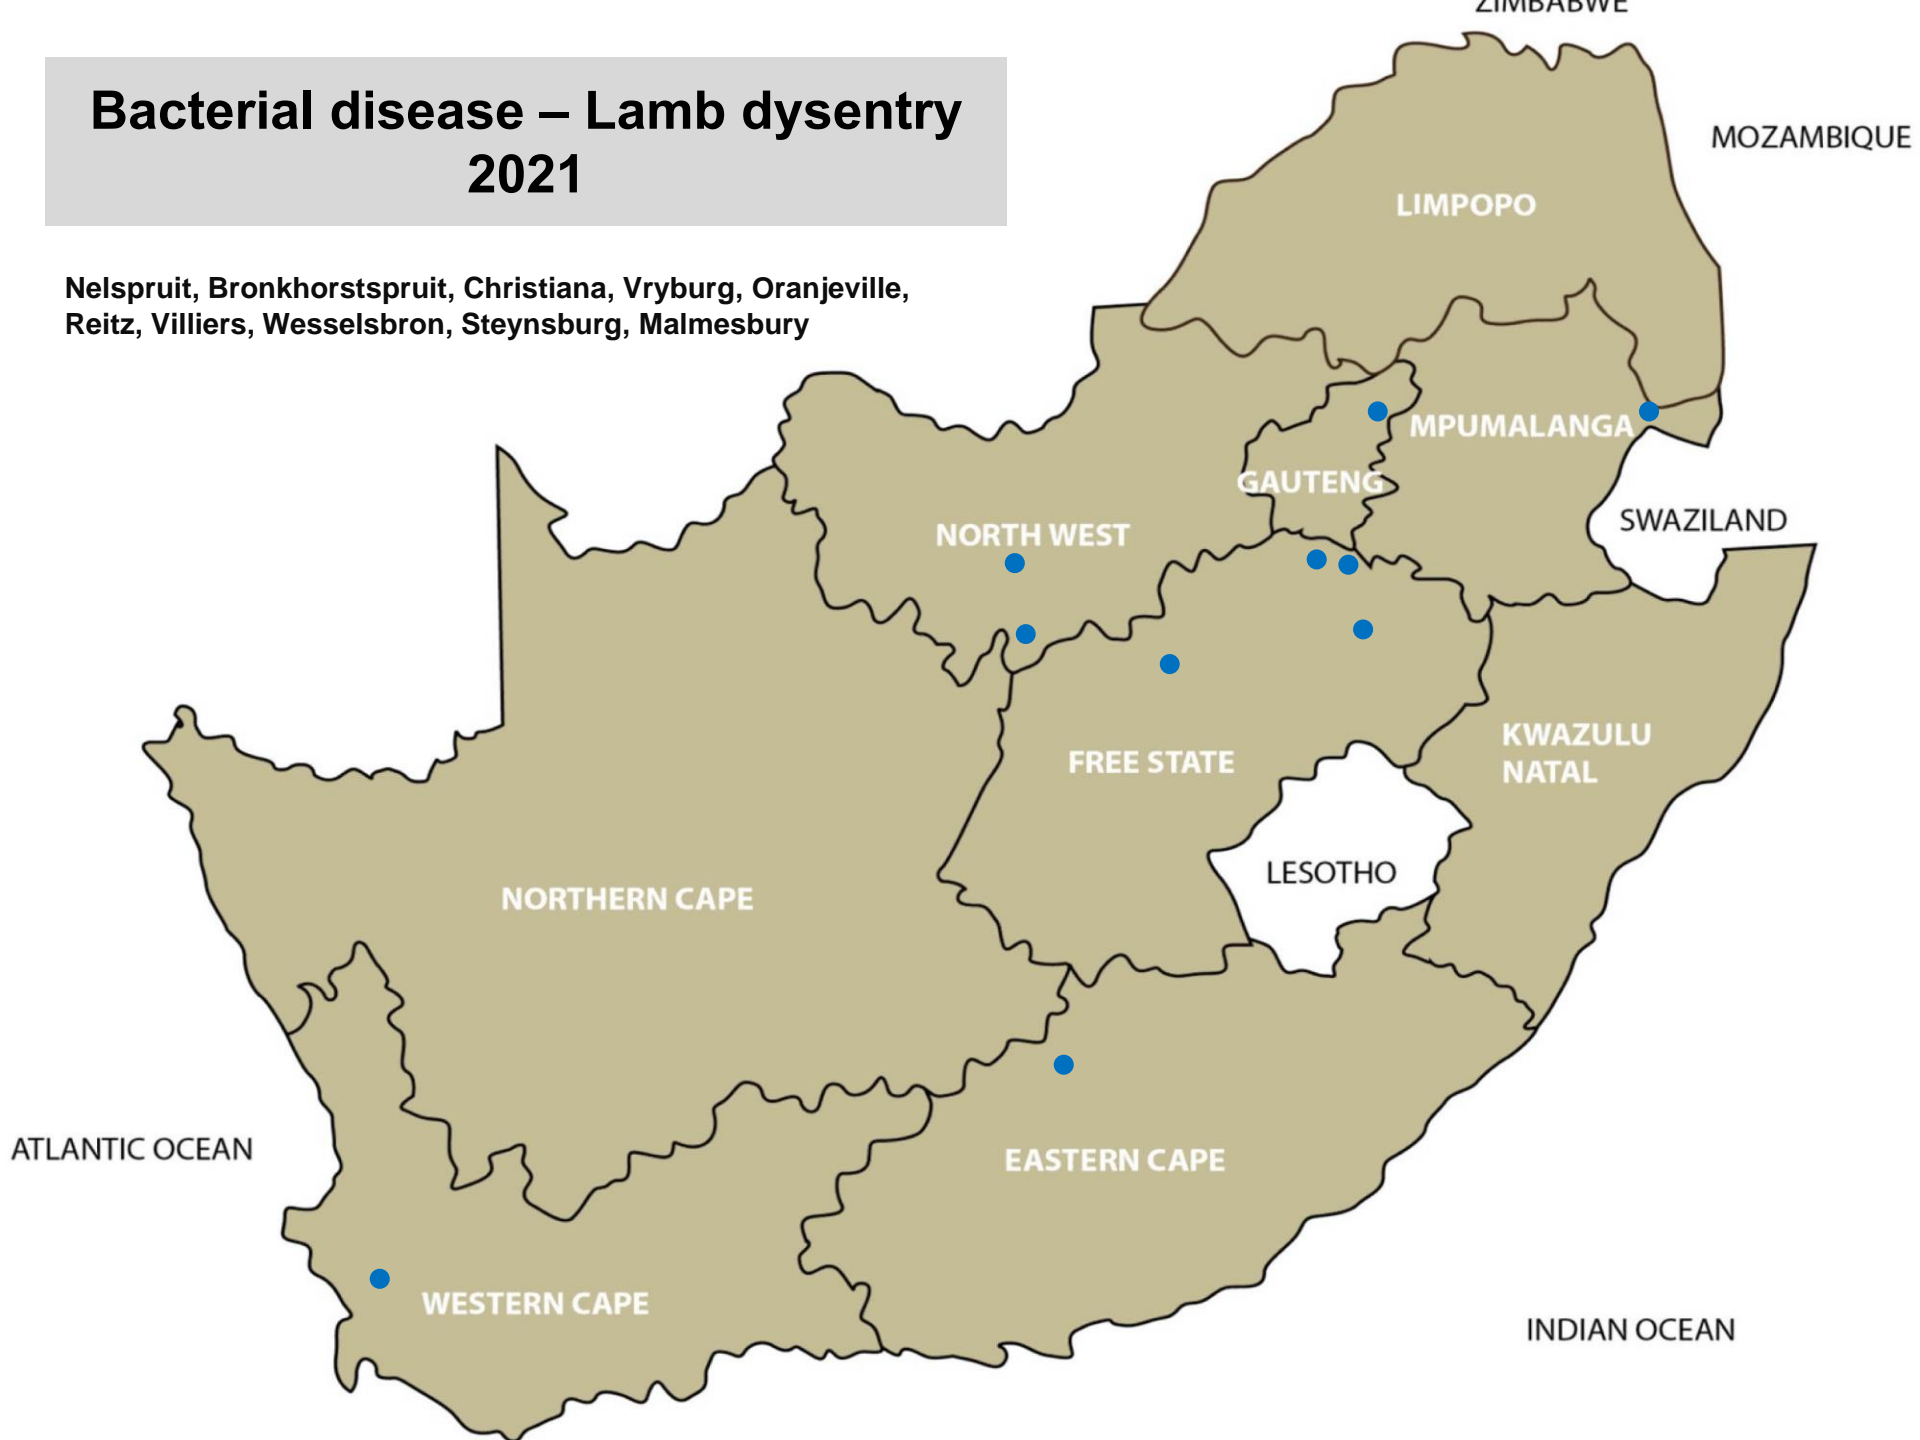

# Bacterial disease – Pulpy kidney 2021

Bethal, Ermelo, Lydenburg, Bronkhorstspuit, Hammanskraal, Nigel, Magaliesburg, Onderstepoort, Pretoria, Makhado, Polokwane, Brits, Christiana, Leeudoringstad, Stella, Ventersdorp, Bethlehem, Bloemfontein, Botshabelo, Bultfontein, Clocolan, Ficksburg, Frankfort, Hoopstad, Kroonstad, Oranjeville, Parys, Reitz, Senekal, Viljoenskroon, Villiers, Warden, Wesselsbron, Kokstad, Underberg, Vryheid, Alexandria, Elliot, Graaff-Reinet, Steynsburg, Queenstown, Beaufort West, Caledon, George, Malmesbury, Moorreesburg, Oudtshoorn, Piketberg, Stellenbosch, Colesberg, Kuruman

# Bacterial disease – Uterine gangrene 2021

Bronkhorstspuit, Brits, Ficksburg, Senekal, Mtubatuba, Beaufort West, Kuruman, Postmasburg