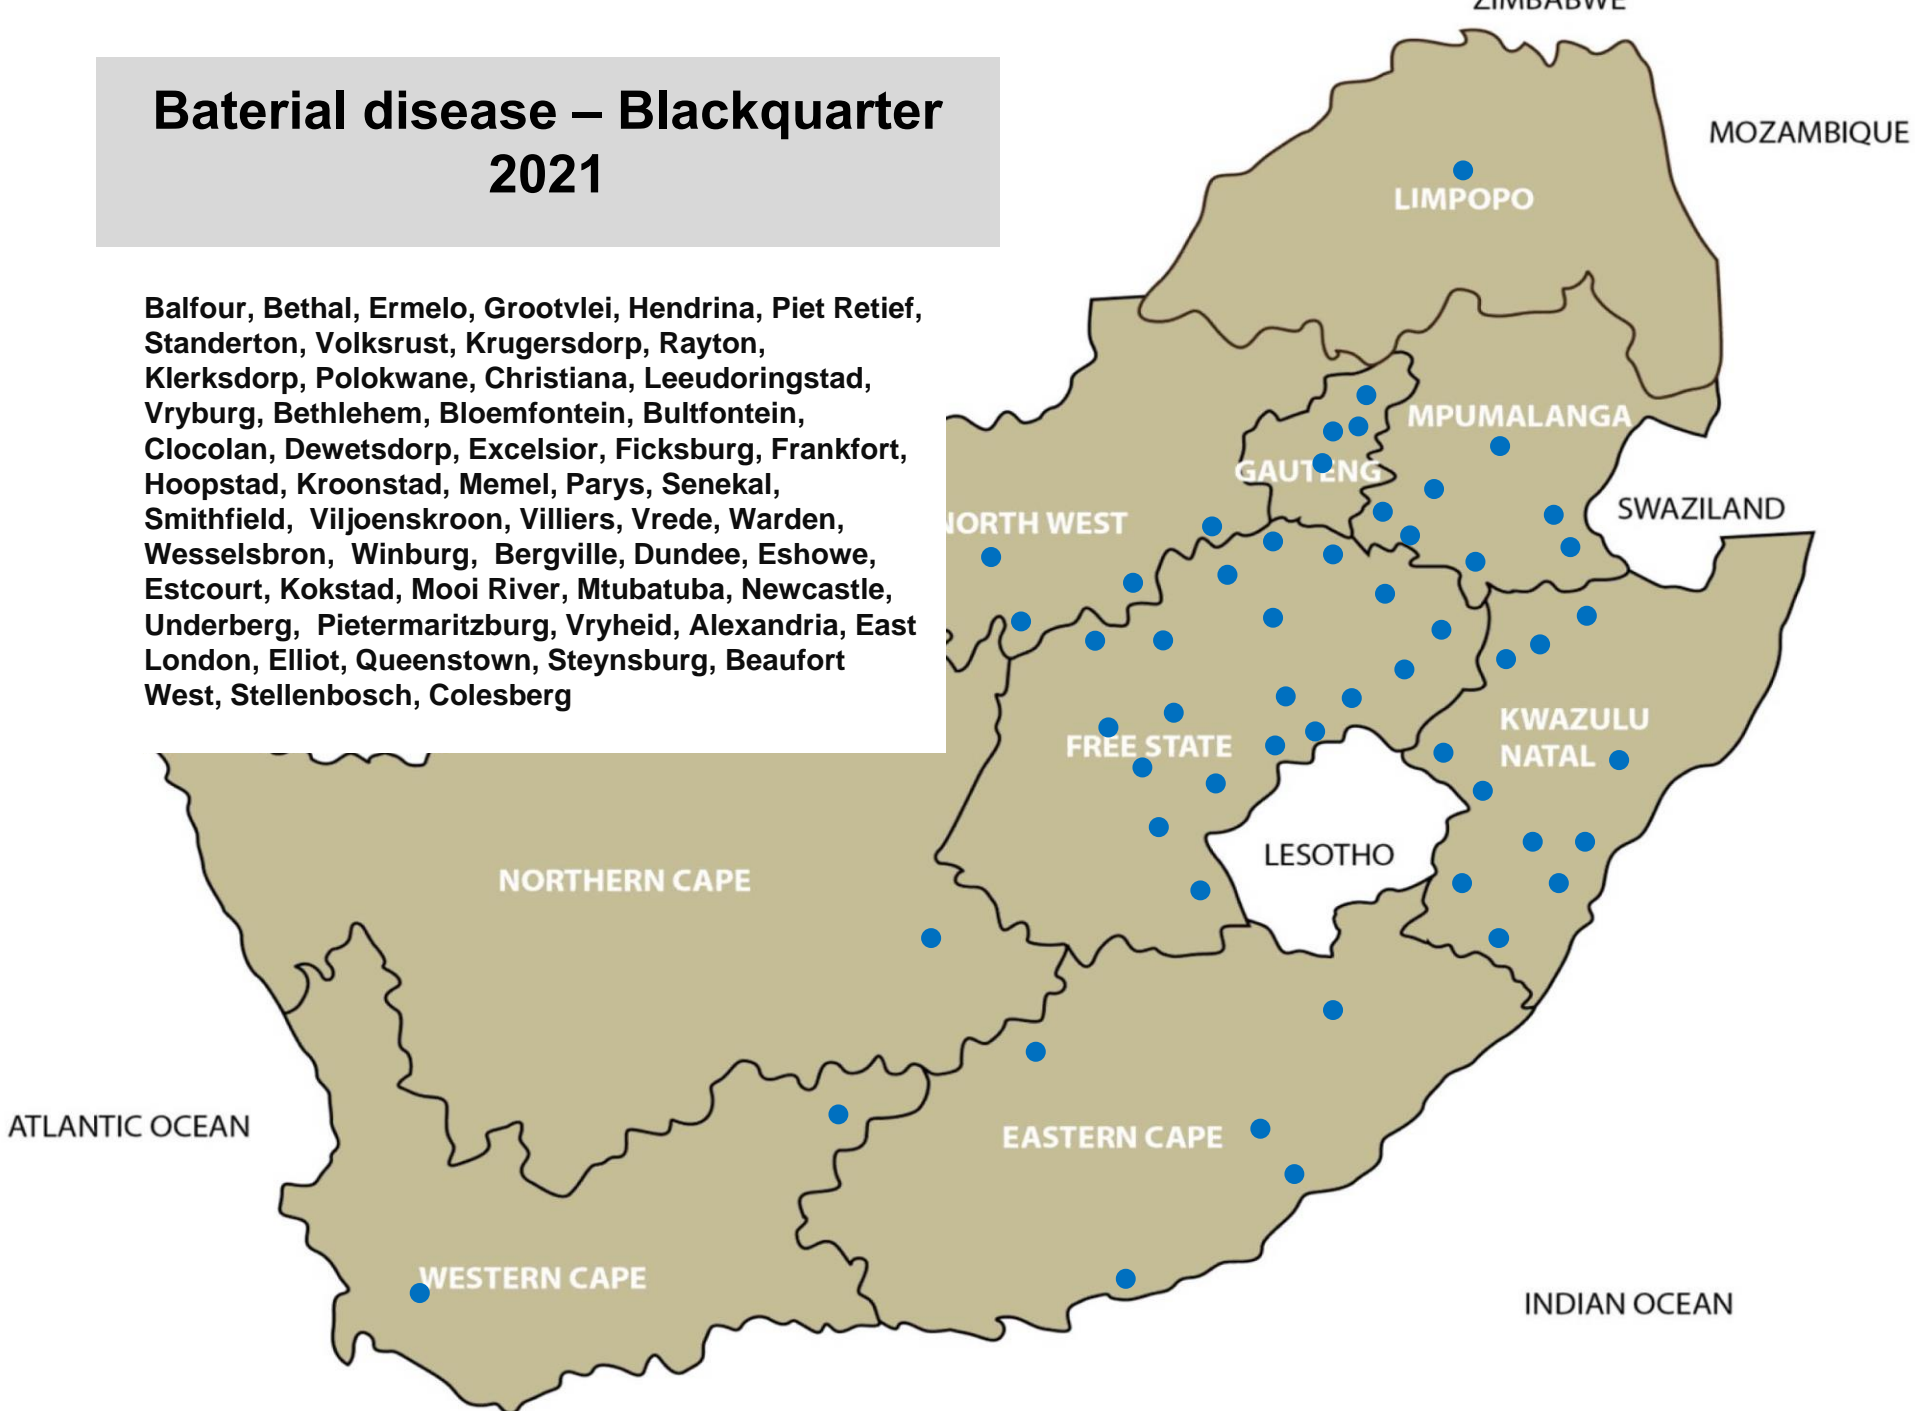

# Bacterial disease – Johne's disease 2021

Lydenburg, Clocolan, Villiers, Zastron, Kokstad, Aliwal-North, Elliot, Steynsburg, Caledon, Darling

## 2021

Clocolan, Underberg

ZIMBABWE

MOZAMBIQUE

LIMPOPO

MPUMALANGA

GAUTENG

NORTH WEST

SWAZILAND

FREE STATE

KWAZULU NATAL

NORTHERN CAPE

LESOTHO

EASTERN CAPE

WESTERN CAPE

INDIAN OCEAN

# Bacterial disease – Blackquarter 2021

Balfour, Bethal, Ermelo, Grootvlei, Hendrina, Piet Retief, Standerton, Volksrust, Krugersdorp, Rayton, Klerksdorp, Polokwane, Christiana, Leeudoringstad, Vryburg, Bethlehem, Bloemfontein, Bultfontein, Clocolan, Dewetsdorp, Excelsior, Ficksburg, Frankfort, Hoopstad, Kroonstad, Memel, Parys, Senekal, Smithfield, Viljoenskroon, Villiers, Vrede, Warden, Wesselsbron, Winburg, Bergville, Dundee, Eshowe, Estcourt, Kokstad, Mooi River, Mtubatuba, Newcastle, Underberg, Pietermaritzburg, Vryheid, Alexandria, East London, Elliot, Queenstown, Steynsburg, Beaufort West, Stellenbosch, Colesberg