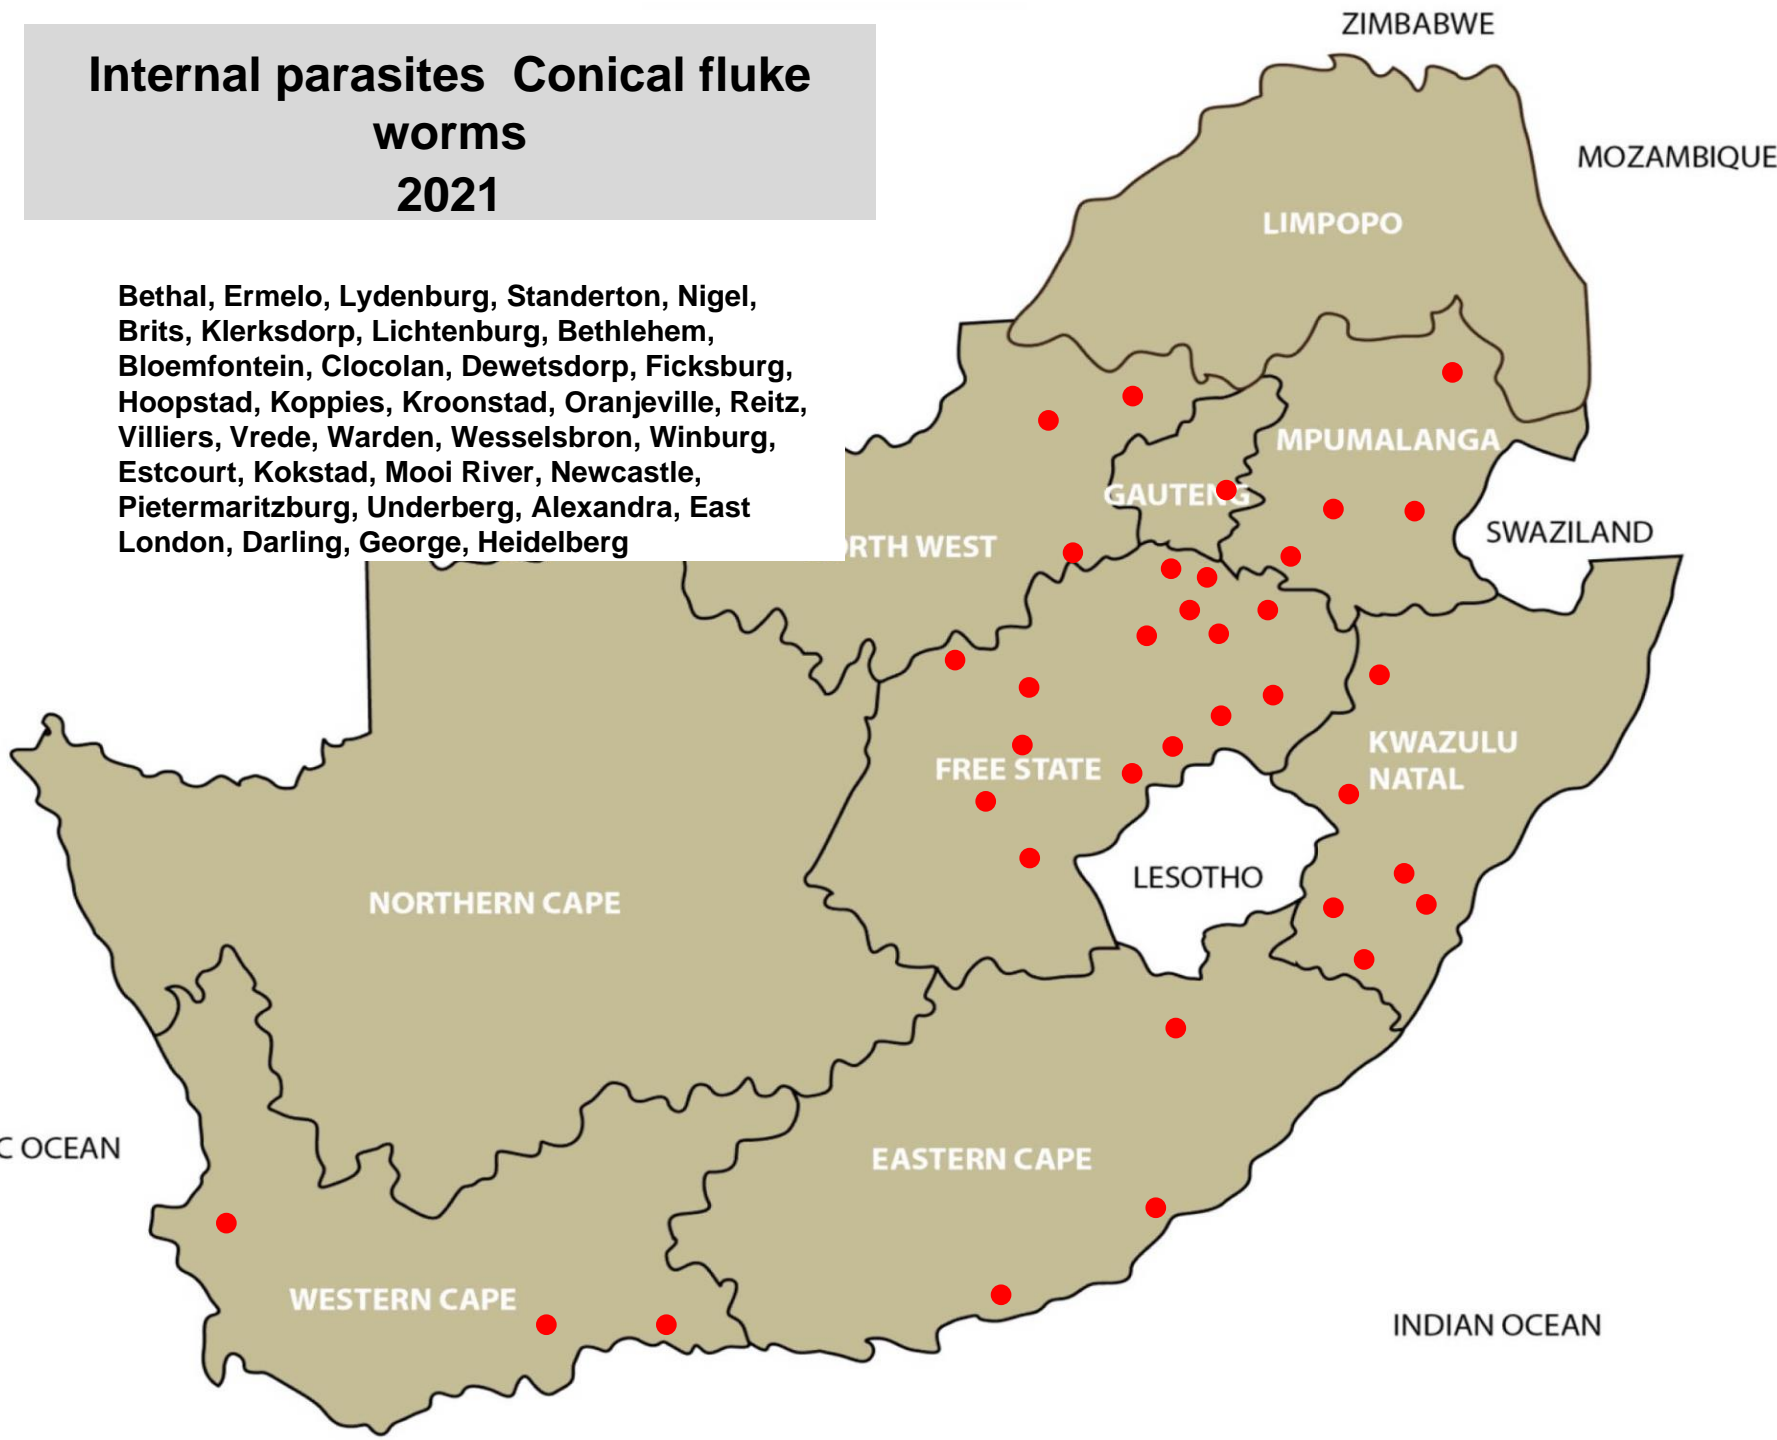

## 2021

Bethal, Lydenburg, Nelspruit, Standerton, Bronkhorstspuit, Magaliesburg, Nigel, Pretoria, Modimolle, Polokwane, Brits, Klerksdorp, Leeudoringstad, Ventersdorp, Vryburg, Bethlehem, Bloemfontein, Clocolan, Hoopstad, Koppies, Kroonstad, Oranjeville, Reitz, Senekal, Viljoenskroon, Villiers, Vrede, Warden, Wesselsbron, Dundee, Kokstad, Newcastle, Underberg, East London, Elliot, Graaff-Reinet, Port Alfred, Queenstown, Beaufort West, Caledon, George, Malmesbury, Moorreesburg, Oudtshoorn, Paarl, Riversdale, Stellenbosch, Postmasburg

# Internal parasites – Tapeworms Cysticercosis (measels) 2021

Bronkhorstspuit, Mokopane, Hoopstad, Kroonstad,  
Senekal, Parys, East Londodn, Steynsburg, Caledon,  
George, Malmesbury, Paarl, Postmasburg

# Internal parasites – Liver fluke worms 2021

Balfour, Ermelo, Grootvlei, Hendrina, Lydenburg, Standerton, Nigel, Modimolle, Mokopane, Klerksdorp, Bethlehem, Bloemfontein, Clocolan, Ficksburg, Kroonstad, Memel, Oranjeville, Reitz, Senekal, Viljoenskroon, Villiers, Vrede, Warden, Winburg, Estcourt, Kokstad, Mooi River, Newcastle, Pietermaritzburg, Underberg, Vryheid, East London, Elliot, Caledon, Darling, George, Malmesbury, Stellenbosch, Kimberley

# Internal parasites – *Parafilaria* 2021

Lydenburg, Bela-Bela, Hoedspruit, Makhado, Modimolle,  
Mokopane, Polokwane, Tzaneen, Brits, Stella, Vryburg,  
Mtubatuba, Vryheid