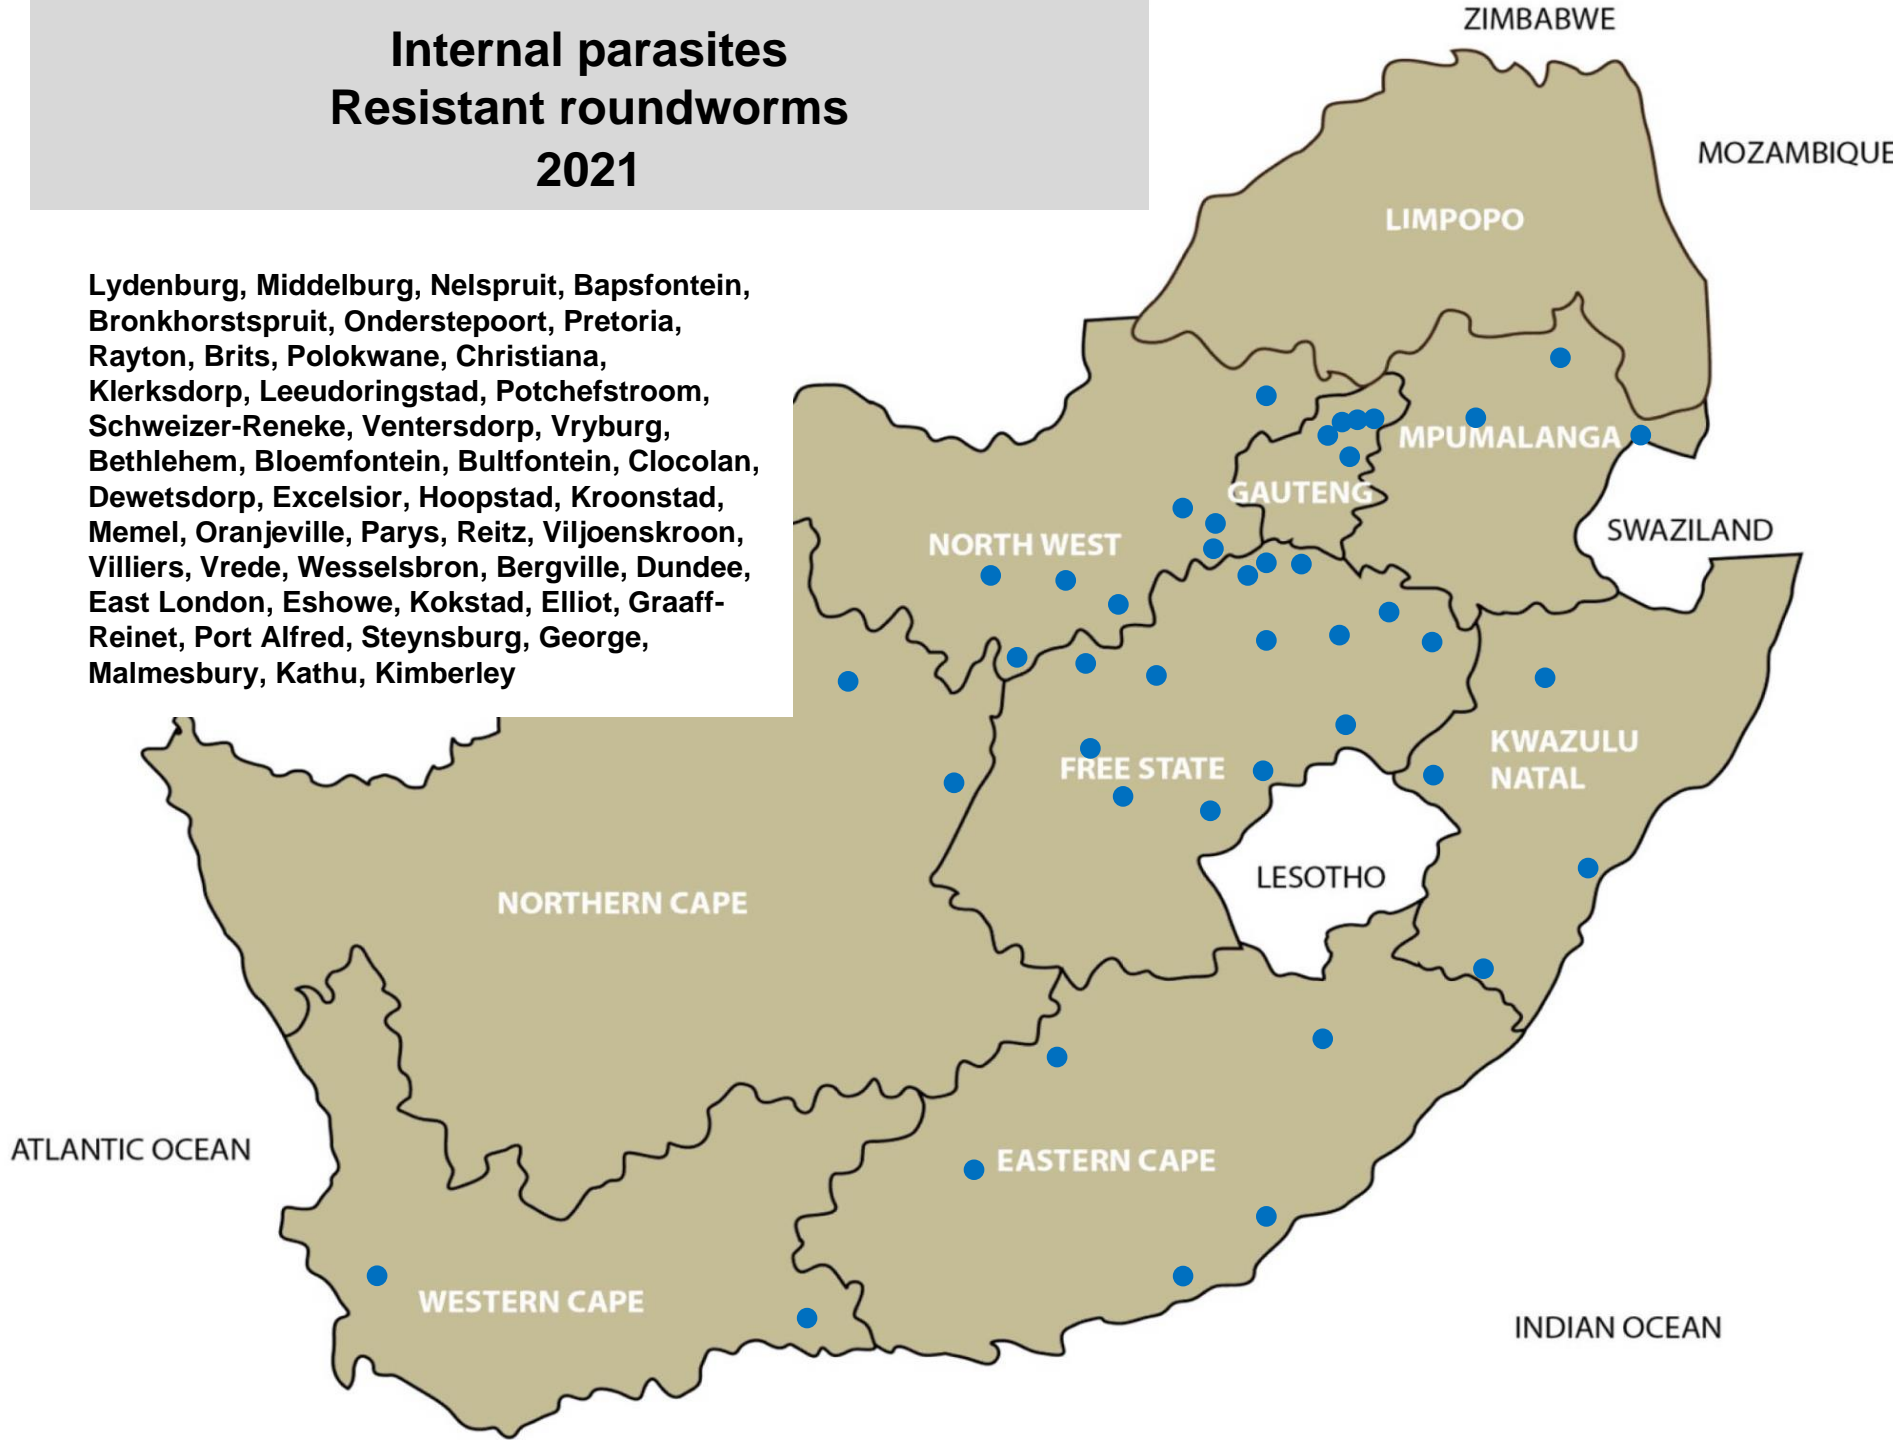

# Internal parasites Internal Roundworms 2021

Balfour, Bethal, Ermelo, Grootvlei, Hendrina, Lydenburg, Malalane, Middelburg, Nelspruit, Piet Retief, Standerton, Volksrust, Bapsfontein, Bronkhorstspuit, Hammanskraal, Irene, Krugersdorp, Magaliesburg, Nigel, Onderstepoort, Pretoria, Rayton, Bela-Bela, Hoedspruit, Makhado, Modimolle, Mokopane, Polokwane, Thabazimbi, Vaalwater, Bloemhof, Brits, Christiana, Klerksdorp, Leeudoringstad, Lichtenburg, Ottosdal, Potchefstroom, Rustenburg, Schweitzer-Reneke, Stella, Ventersdorp, Vryburg, Zeerust, Bethlehem, Bloemfontein, Bultfontein, Clocolan, Dewetsdorp, Excelsior, Ficksburg, Frankfort, Harrismith, Hertzogville, Hoopstad, Koppies, Kroonstad, Memel, Oranjeville, Parys, Reitz, Senekal, Viljoenskroon, Villiers, Vrede, Warden, Wesselsbron, Winburg, Zastron, Bergville, Camperdown, Dundee, Eshowe, Estcourt, Kokstad, Mooi River, Mtubatuba, Newcastle, Pietermaritzburg, Pongola, Underberg, Vryheid, Adelaide, Aliwal North, Bathurst, Cradock, East London, Graaff-Reinet, Humansdorp, Port Alfred, Queenstown, Steynsburg, Uitenhage, Beaufort West, Caledon, Darling, George, Heidelberg, Malmesbury, Moorreesburg, Paarl, Piketberg, Riversdale, Stellenbosch, Calvinia, Colesberg, Kathu, Kimberley, Kuruman, Postmasburg, Upington

# Internal parasites – Tapeworms