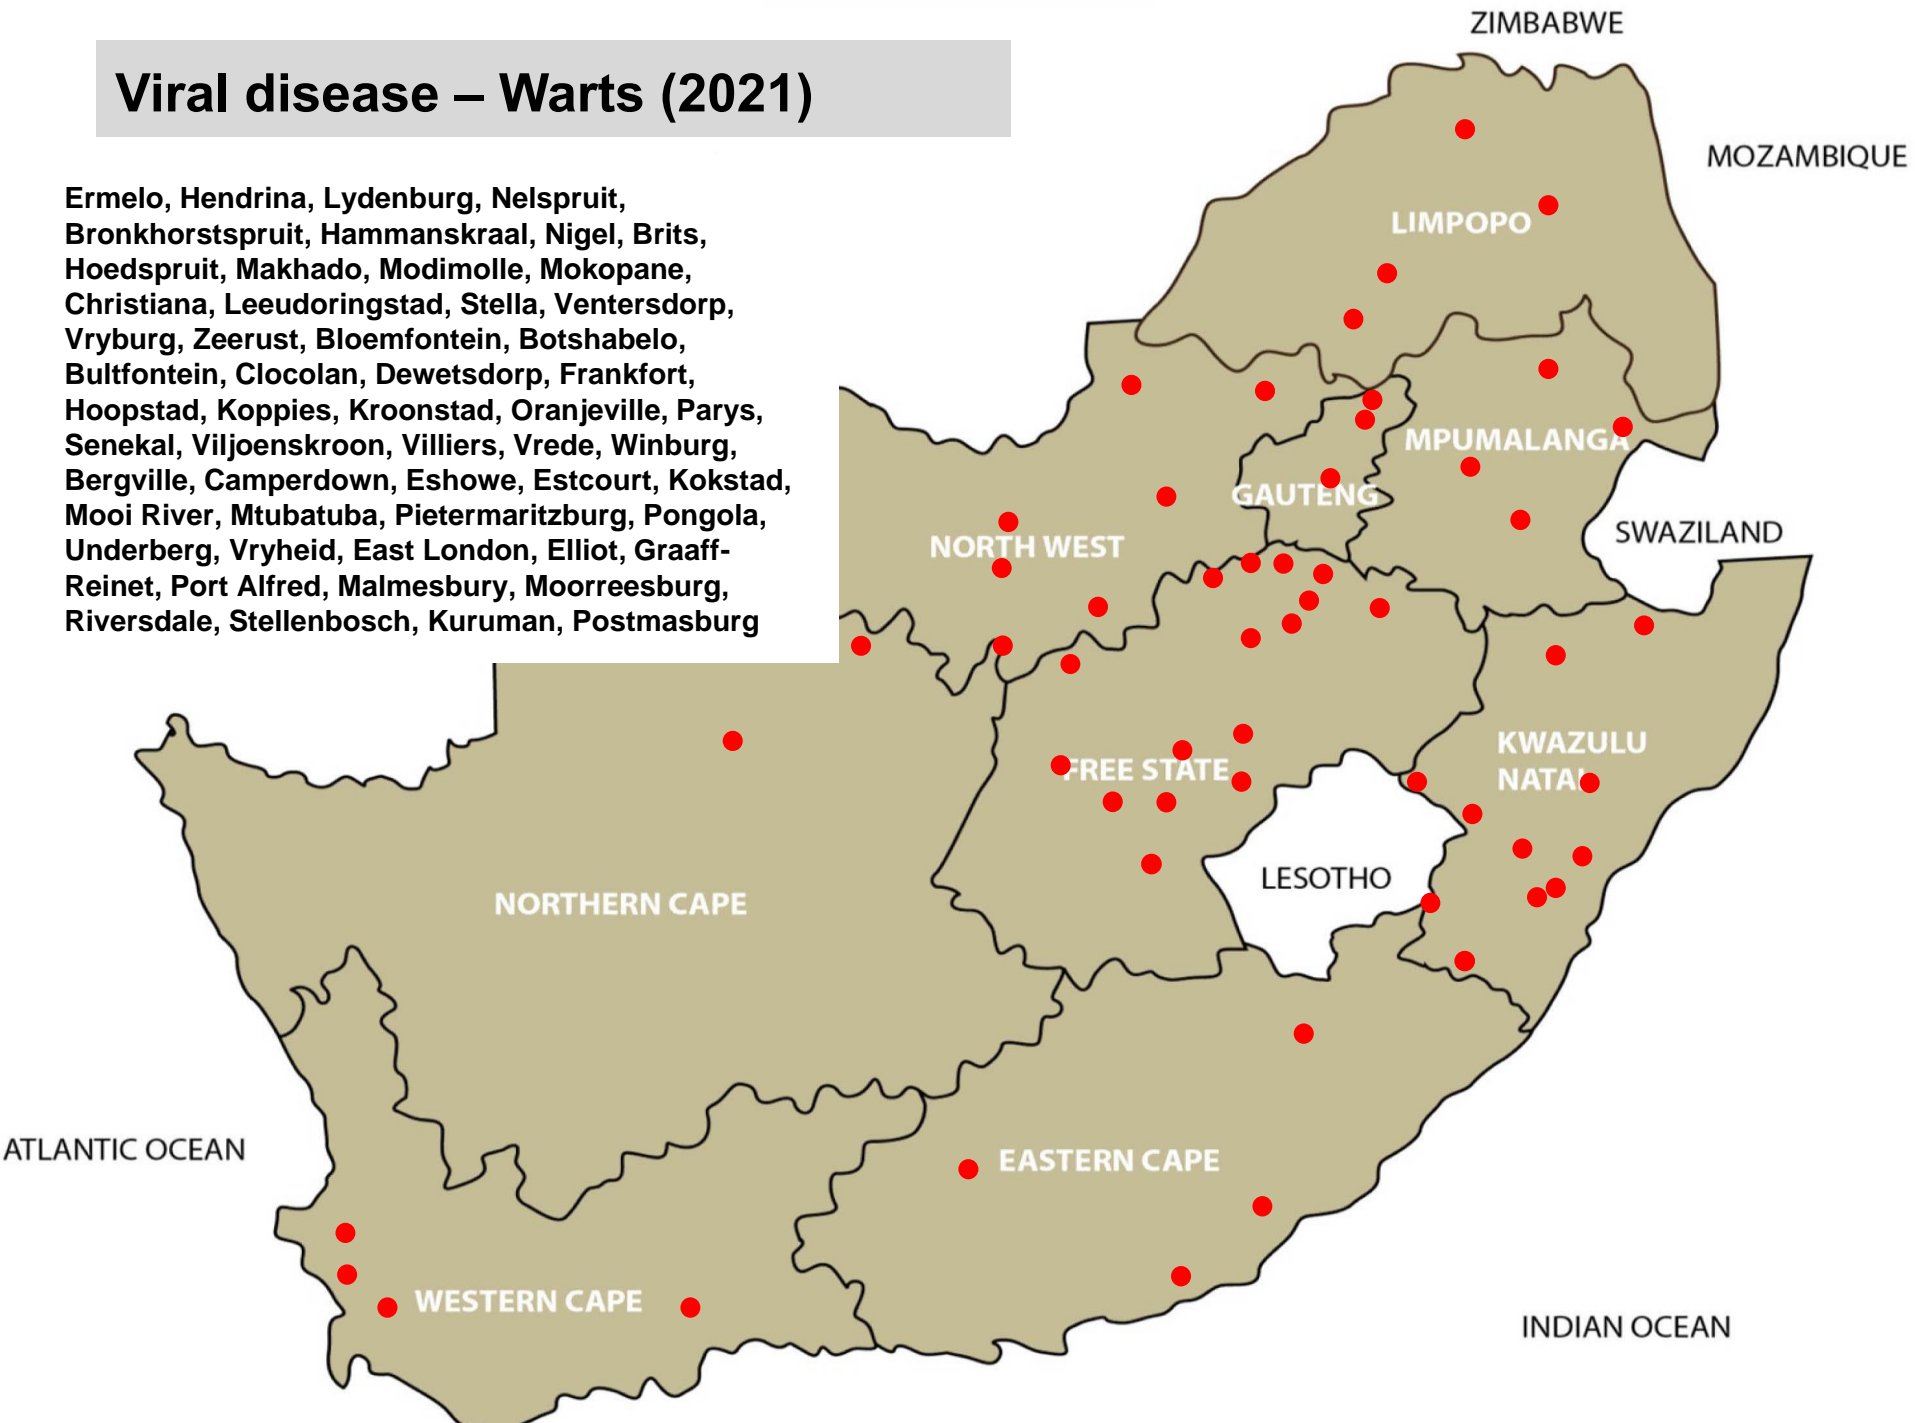

# Viral disease – Corona virus 2021

Ermelo, Volksrust, Vryburg, Bultfontein, Kroonstad, Villiers,  
Alexandria, Caledon, Malmesbury

# Viral disease – Rota virus 2021

Bethal, Lydenburg, Volksrust, Irene, Christiana, Schweizer-Reneke, Vryburg, Bethlehem, Clocolan, Kroonstad, Parys, Villiers, Vrede, Dundee, Estcourt, Alexandria, Caledon, George, Malmesbury

# Viral disease – Warts (2021)

Ermelo, Hendrina, Lydenburg, Nelspruit, Bronkhorstspuit, Hammanskraal, Nigel, Brits, Hoedspruit, Makhado, Modimolle, Mokopane, Christiana, Leeudoringstad, Stella, Ventersdorp, Vryburg, Zeerust, Bloemfontein, Botshabelo, Bultfontein, Clocolan, Dewetsdorp, Frankfort, Hoopstad, Koppies, Kroonstad, Oranjeville, Parys, Senekal, Viljoenskroon, Villiers, Vrede, Winburg, Bergville, Camperdown, Eshowe, Estcourt, Kokstad, Mooi River, Mtubatuba, Pietermaritzburg, Pongola, Underberg, Vryheid, East London, Elliot, Graaff-Reinet, Port Alfred, Malmesbury, Moorreesburg, Riversdale, Stellenbosch, Kuruman, Postmasburg