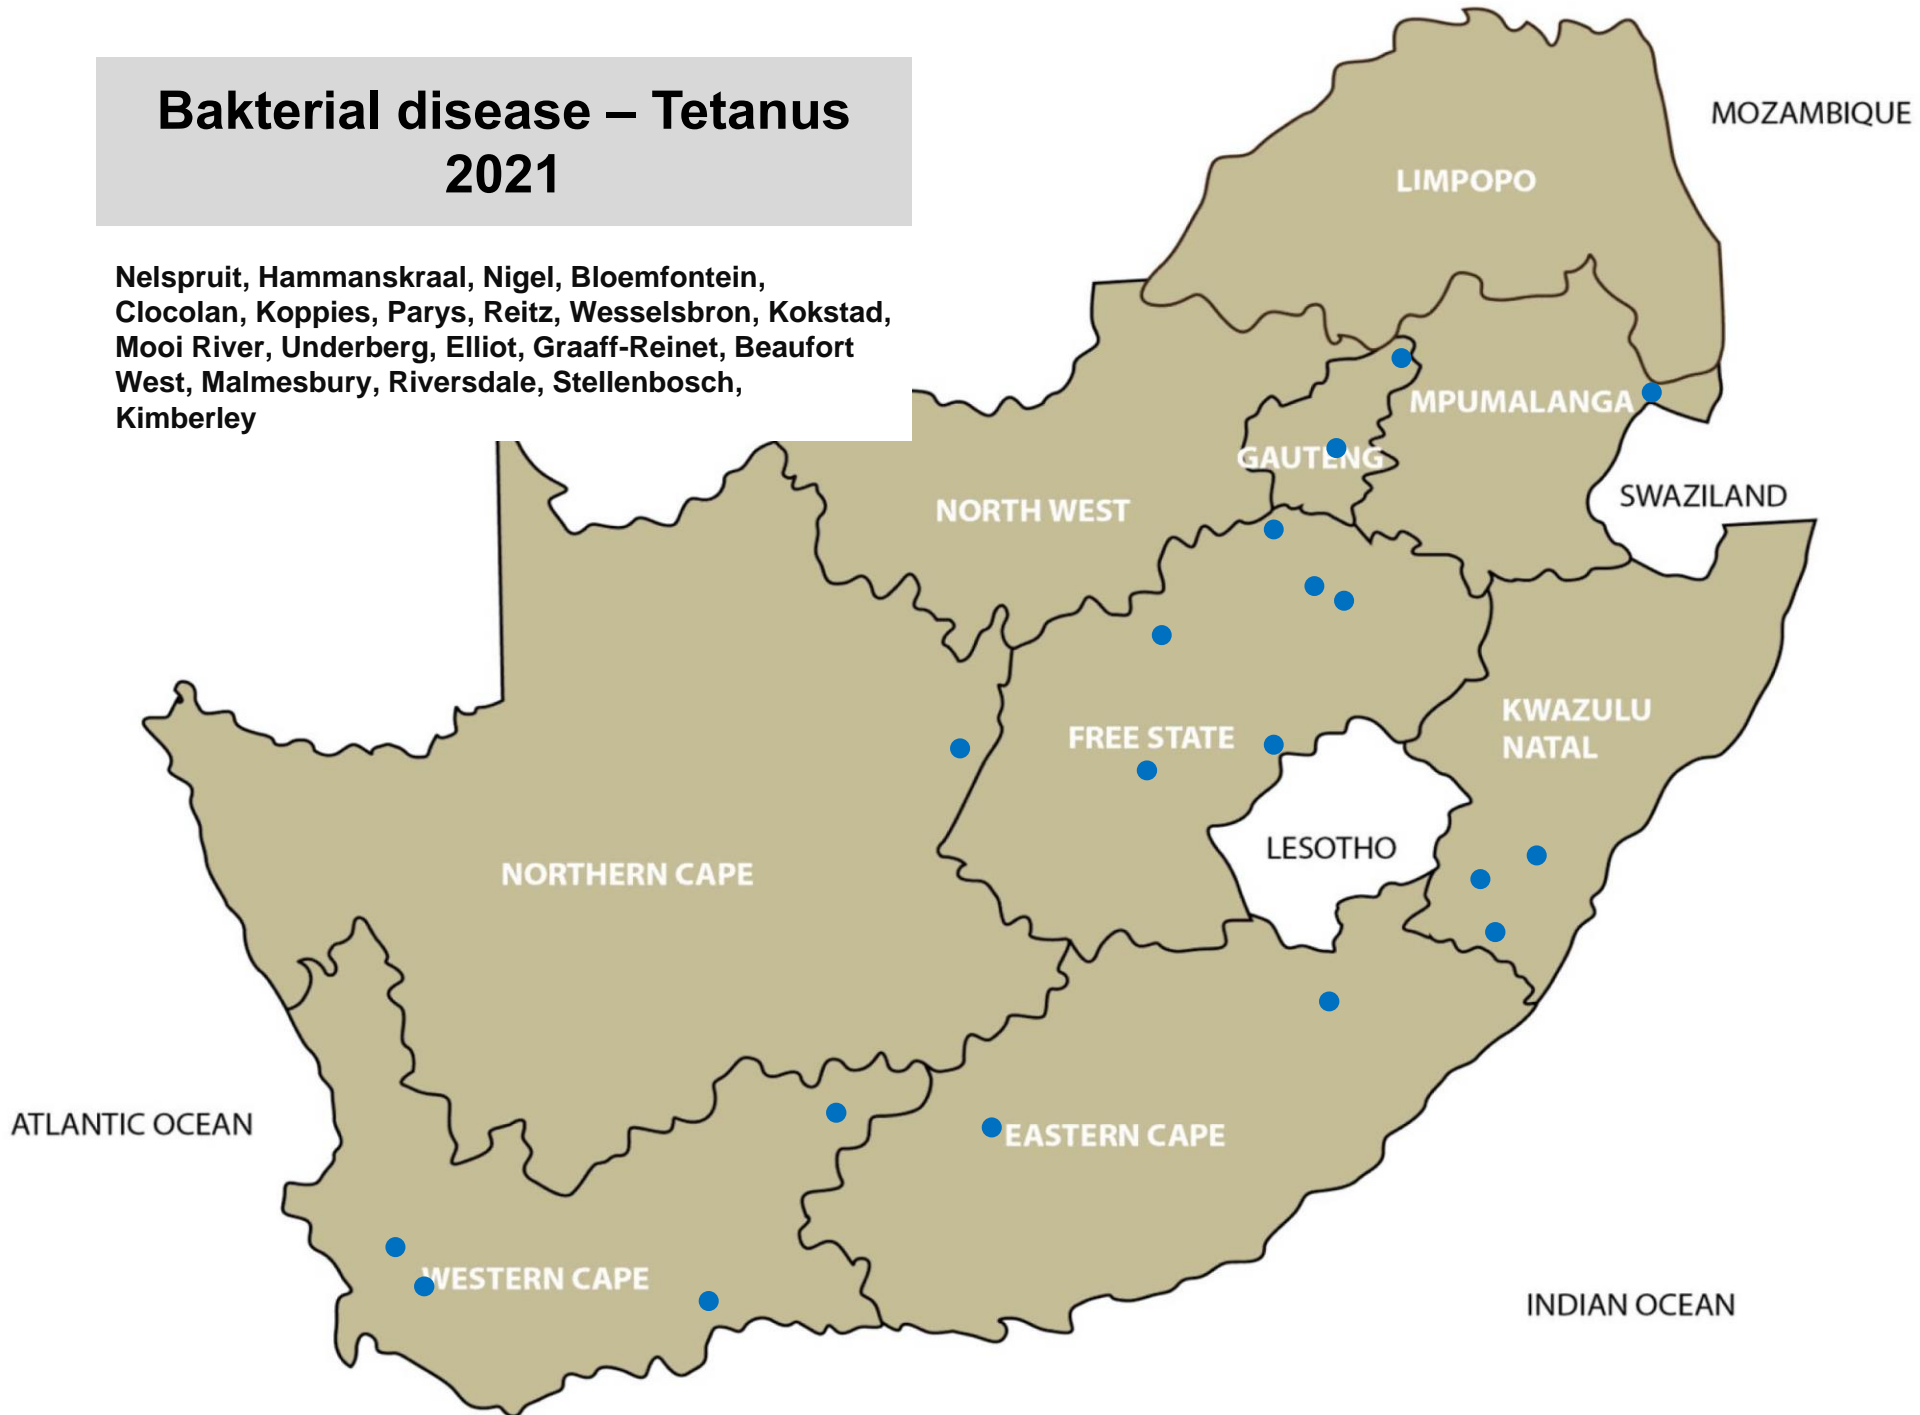

Bakterial disease – Tetanus 2021

Nelspruit, Hammanskraal, Nigel, Bloemfontein,
Clocolan, Koppies, Parys, Reitz, Wesselsbron, Kokstad,
Mooi River, Underberg, Elliot, Graaff-Reinet, Beaufort
West, Malmesbury, Riversdale, Stellenbosch,
Kimberley