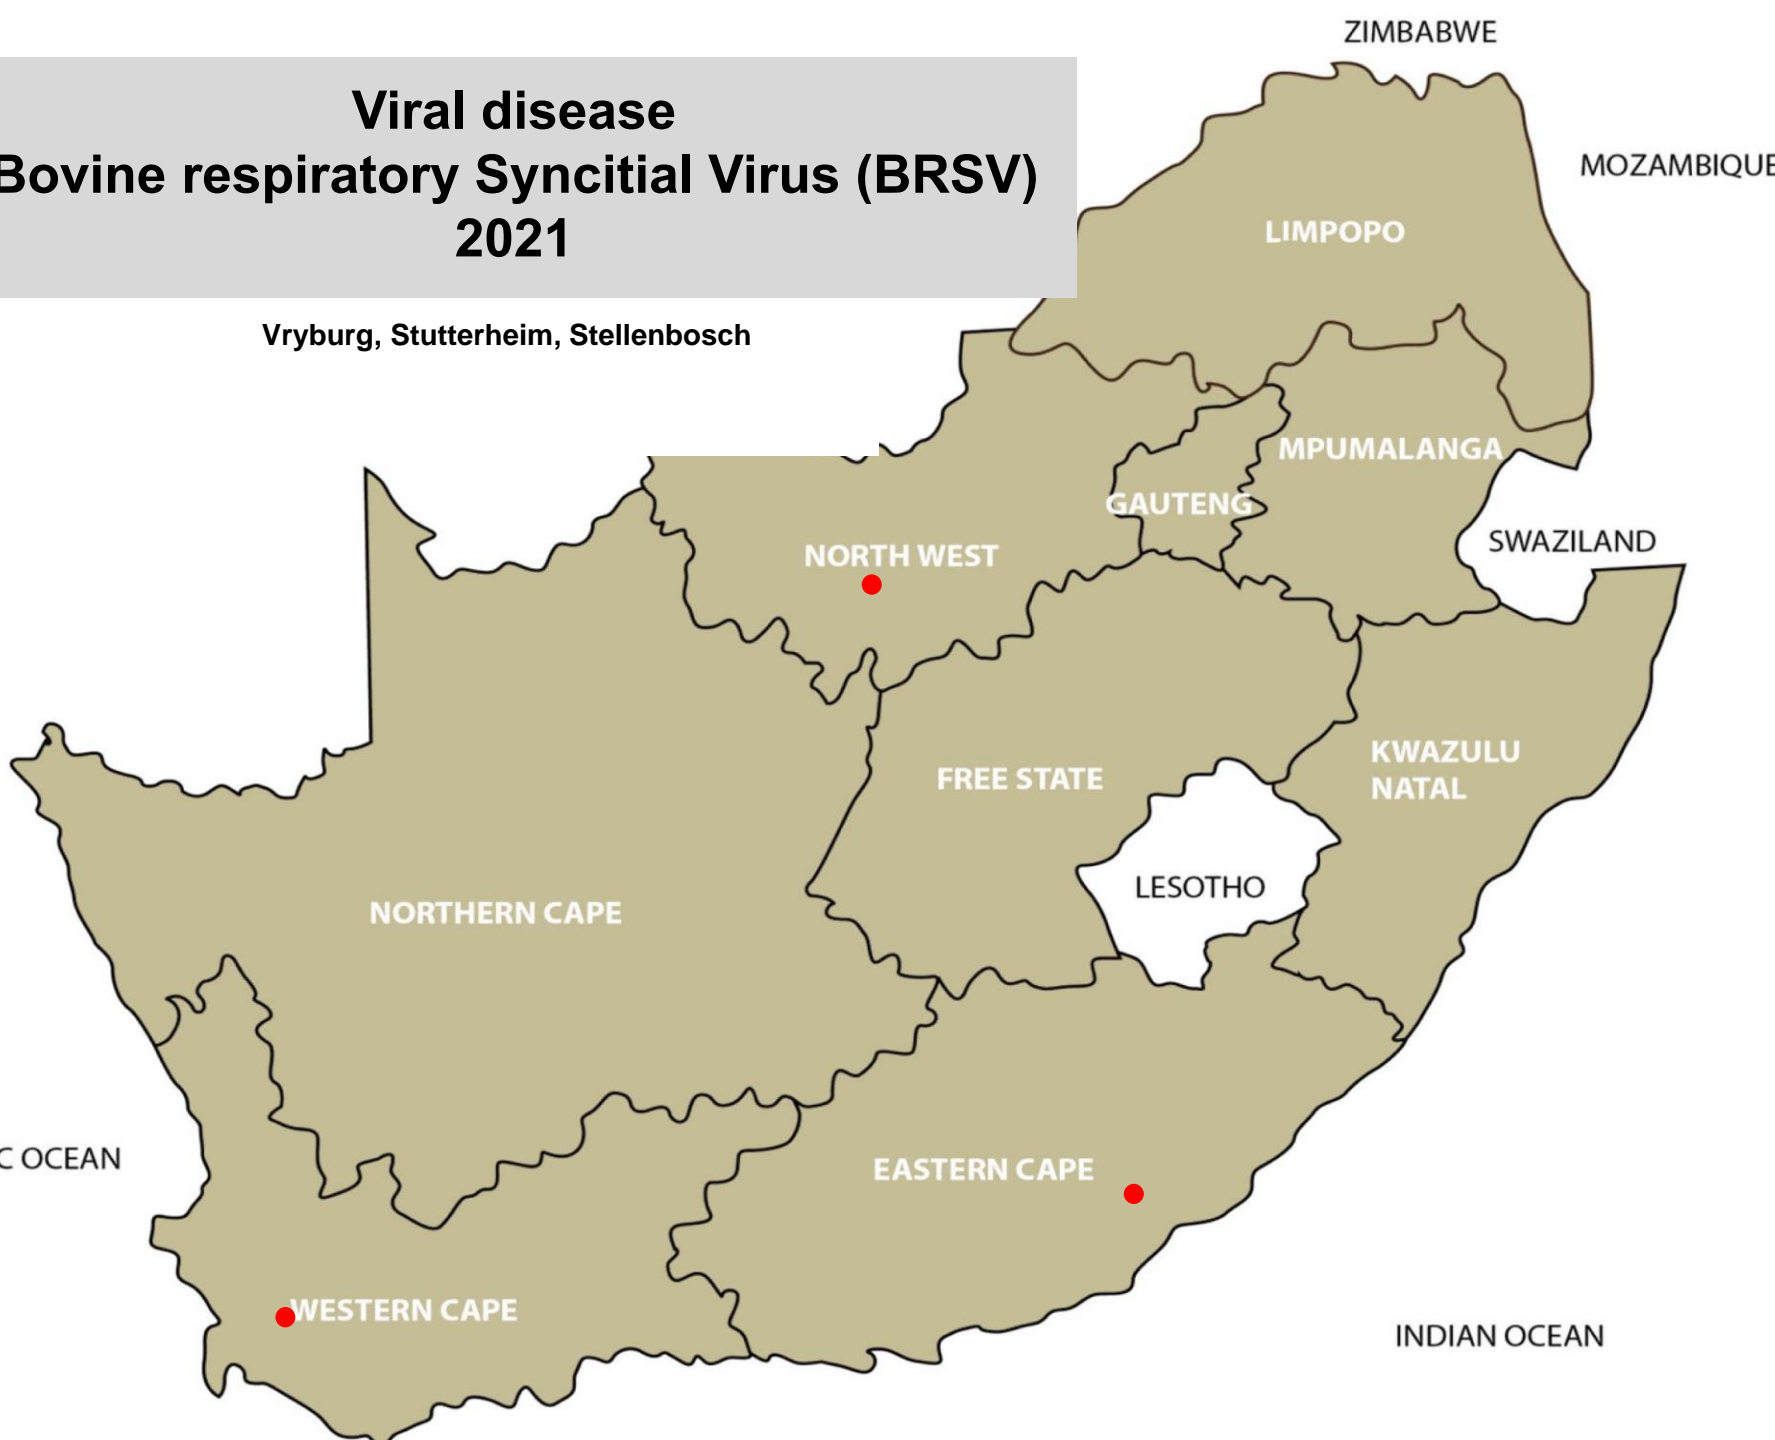

Viral disease Bovine respiratory Syncytial Virus (BRSV) 2021

Vryburg, Stutterheim, Stellenbosch