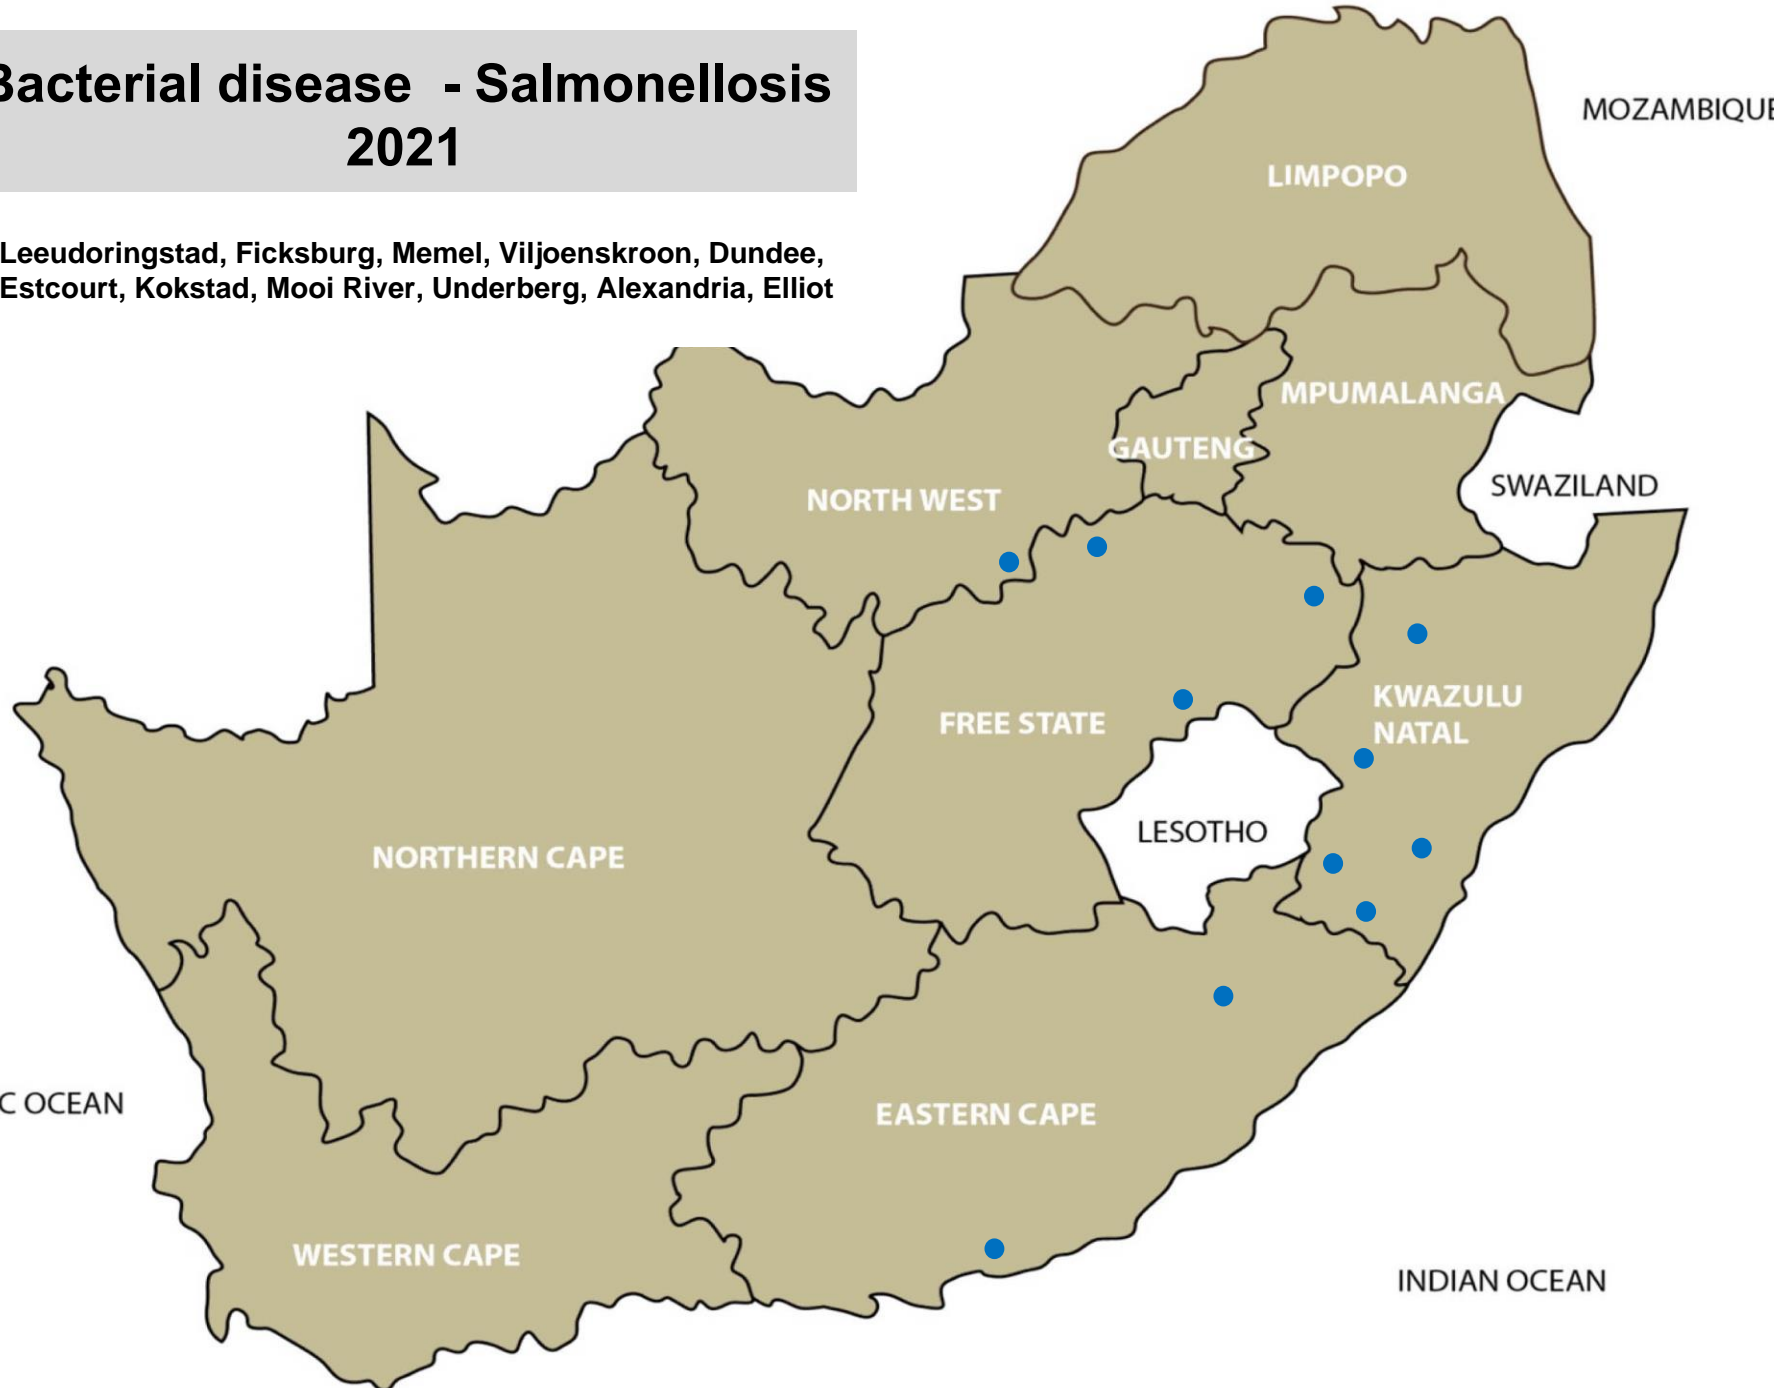

## *Brucella ovis* (2021)

Brits, Potchefstroom, Botshabelo, Dewetsdorp, Oranjeville, Smithfield, Villiers, Zastron, Aliwal North, Steynsburg, Beaufort West, Calvinia, De Aar, Kimberley, Upington

# Bacterial disease - Salmonellosis 2021

Leeudoringstad, Ficksburg, Memel, Viljoenskroon, Dundee, Estcourt, Kokstad, Mooi River, Underberg, Alexandria, Elliot