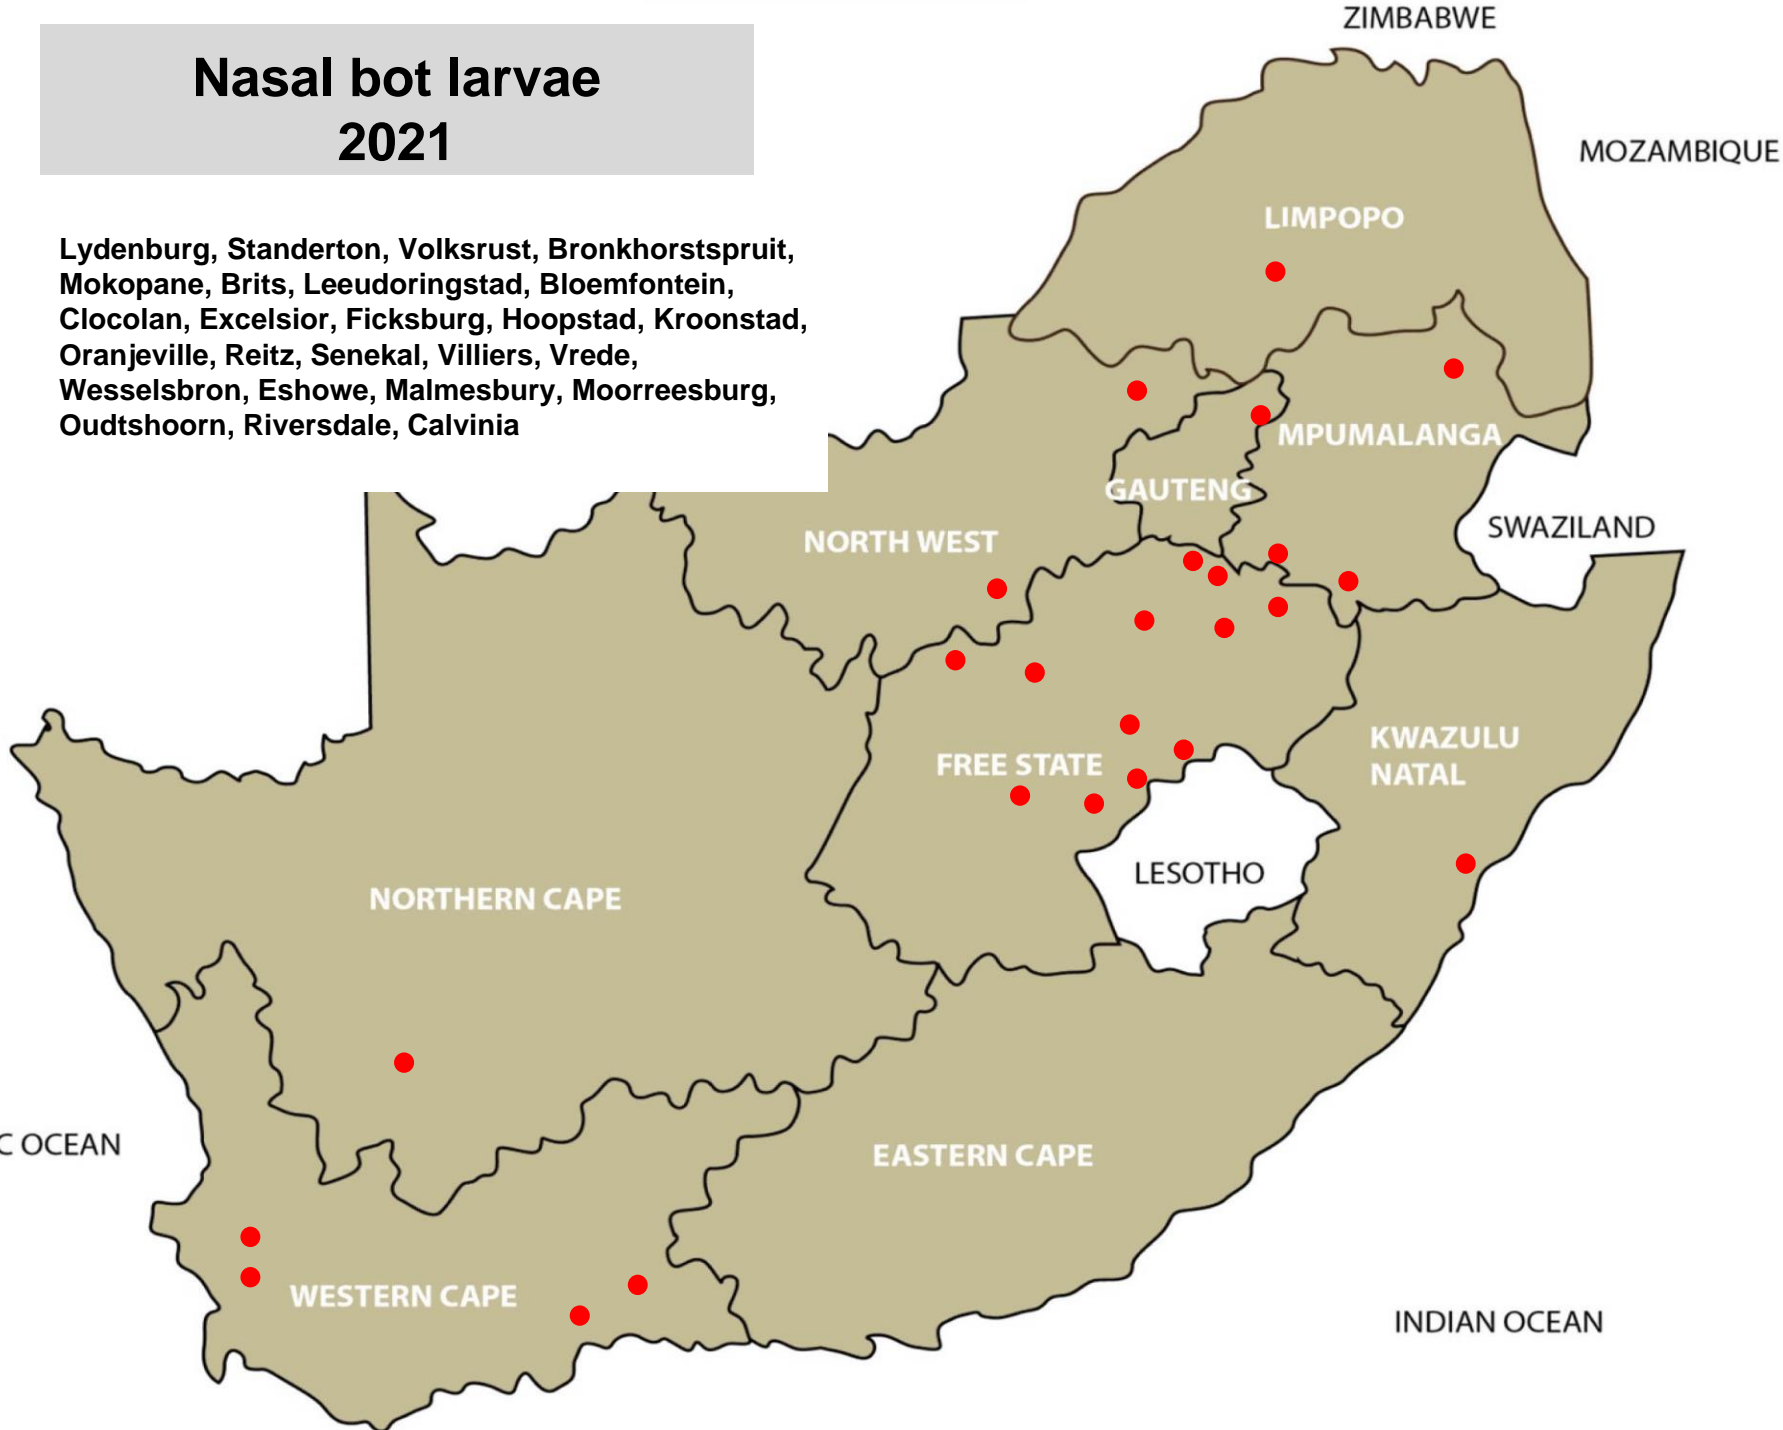

# Itch mite 2021

Ermelo, Hoopstad, Villiers, Estcourt,  
Kokstad, Elliot, Kimberley

# Blowflies 2021

Lydenburg, Bronkhorstspuit, Ventersdorp, Bethlehem, Bloemfontein, Bultfontein, Clocolan, Ficksburg, Hoopstad, Kroonstad, Memel, Oranjeville, Senekal, Villiers, Warden, Wesselsbron, Winburg, Bergville, Kokstad, Underberg, Elliot, Eshowe, Steynsburg, Beaufort West, Caledon, Malmesbury, Riversdale, Oudtshoorn

# Screw-worms 2021

Lydenburg, Nelspruit, Bronkhortspruit, Nigel, Hoedspruit,  
Modimolle, Mokopane, Brits, Reitz, Senekal, Howick, Alexandria,  
East London, Humansdorp, Port Alfred, Caledon

# Nasal bot larvae 2021

Lydenburg, Standerton, Volksrust, Bronkhorstspuit, Mokopane, Brits, Leeudoringstad, Bloemfontein, Clocolan, Excelsior, Ficksburg, Hoopstad, Kroonstad, Oranjeville, Reitz, Senekal, Villiers, Vrede, Wesselsbron, Eshowe, Malmesbury, Moorreesburg, Oudtshoorn, Riversdale, Calvinia