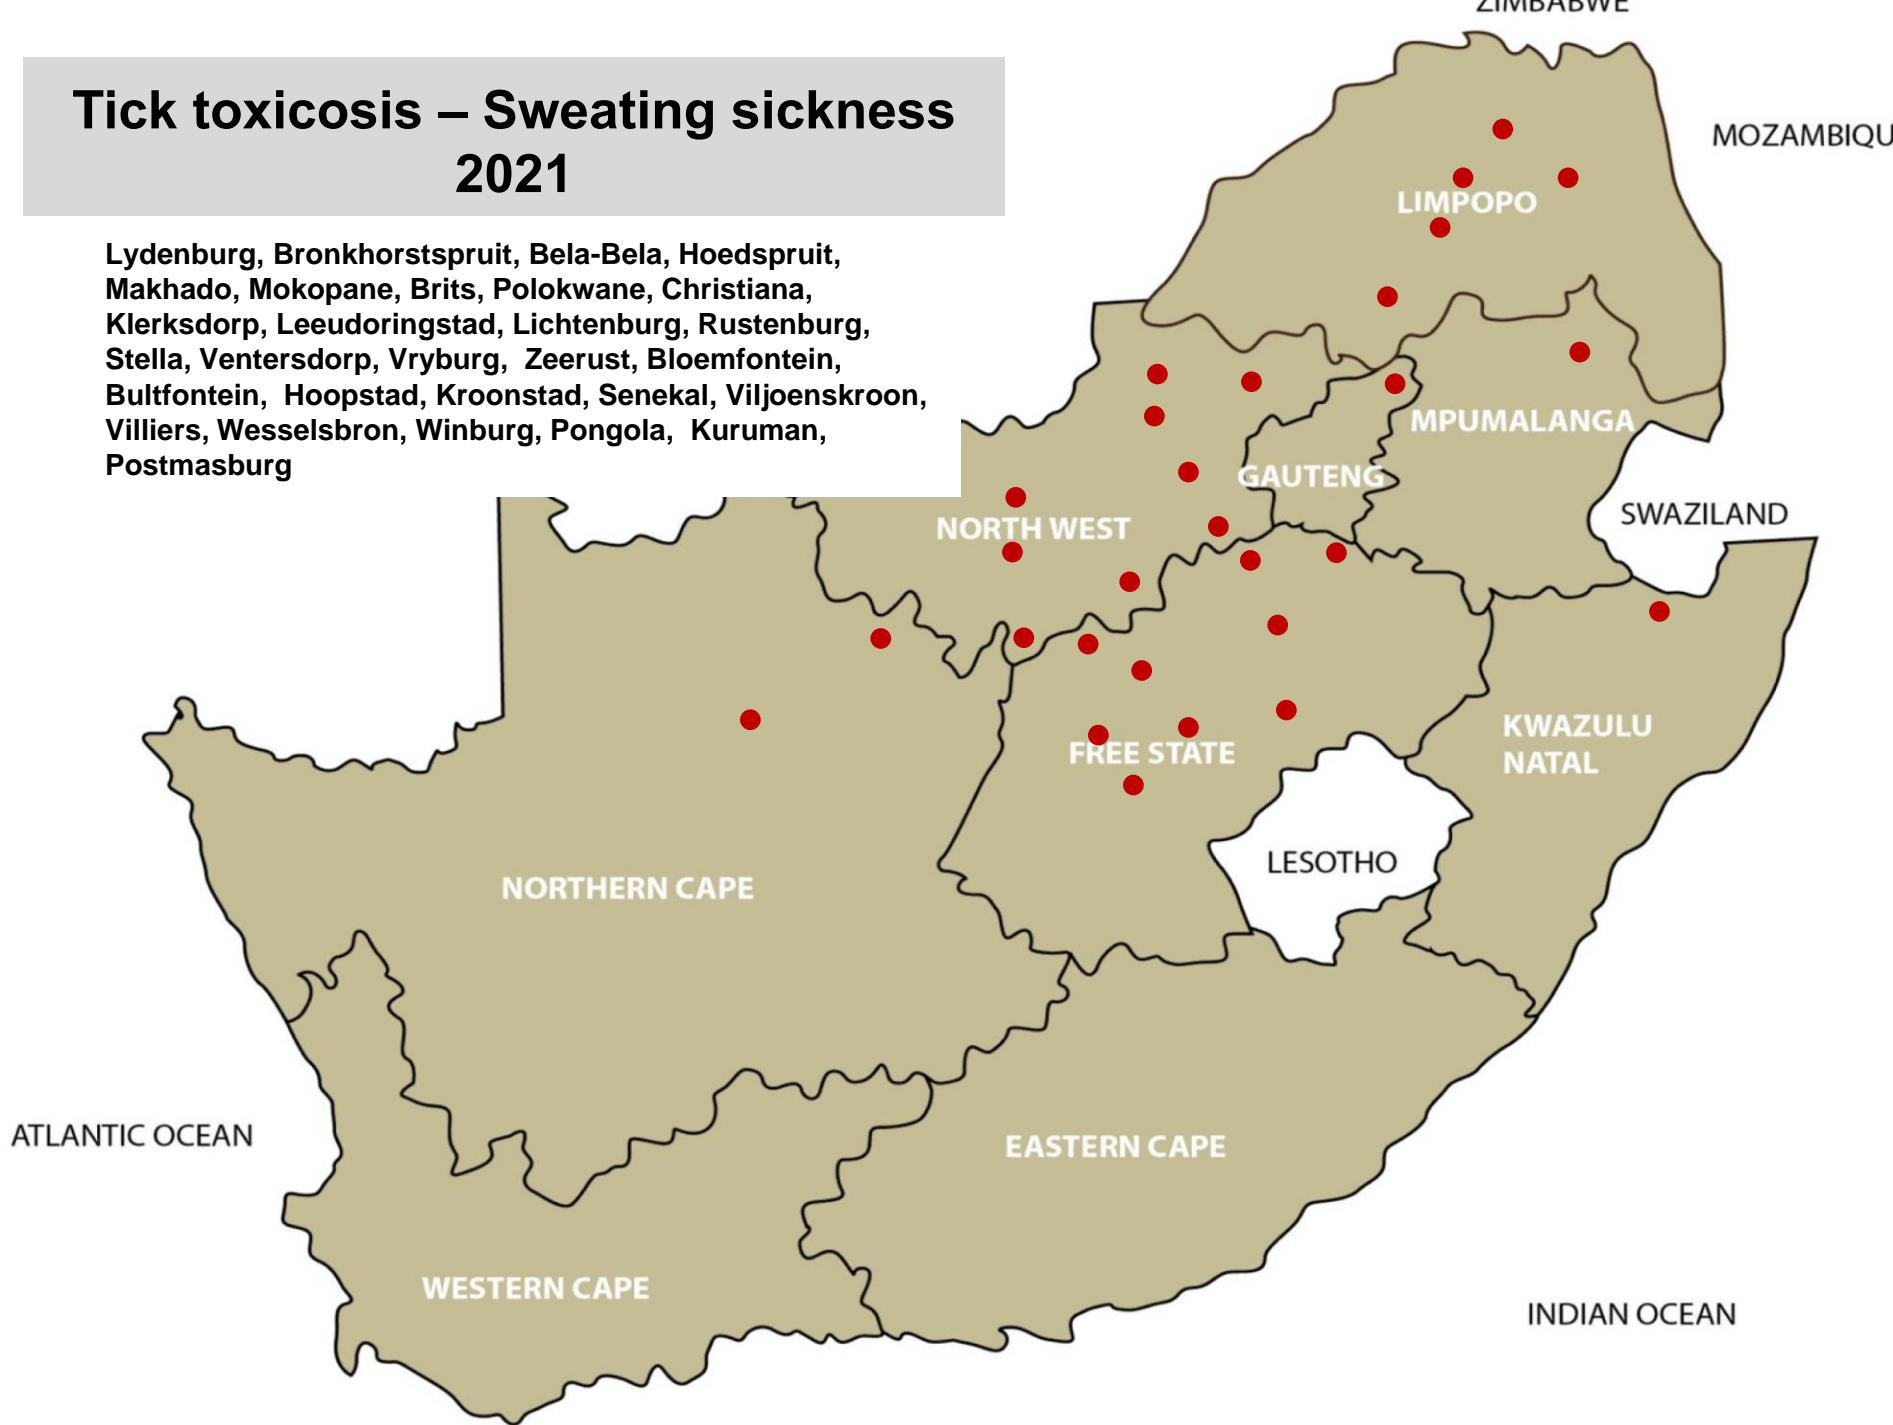

# Biting flies and Tick transmitted disease Anaplasmosis (2021)

Balfour, Bethal, Grootvlei, Hendrina, Lydenburg, Standerton, Volksrust, Magaliesburg, Piet Retief, Bronkhorstspuit, Hammanskraal, Irene, Krugersdorp, Nigel, Onderstepoort, Pretoria, Rayton, Modimolle, Mokopane, Brits, Christiana, Klerksdorp, Leeudoringstad, Schweizer-Reneke, Stella, Ventersdorp, Vryburg, Bethlehem, Bloemfontein, Botshabelo, Bultfontein, Clocolan, Dewetsdorp, Excelsior, Ficksburg, Frankfort, Hertzogville, Hoopstad, Koppies, Kroonstad, Oranjeville, Parys, Reitz, Senekal, Smithfield, Viljoenskroon, Villiers, Vrede, Warden, Wesselsbron, Winburg, Zastron, Bergville, Dundee, Estcourt, Kokstad, Mooi river, Newcastle, Pietermaritzburg, Underberg, Vryheid, Alexandria, Aliwal North, East London, Elliot, Humansdorp, Graaff-Reinet, Jeffreysbay, East London, Port Alfred, Queenstown, Stutterheim, Caledon, Ceres, Darling, George, Heidelberg, Malmesbury, Moorreesburg, Oudtshoorn, Riversdale, Stellenbosch, Swellendam, Wellington, Worcester, Kimberley, Kuruman

# Tick transmitted disease - Heartwater 2021

Lydenburg, Malalane, Middelburg, Nelspruit, Piet Retief, Bronkhorstspuit, Magaliesburg, Onderstepoort, Pretoria, Rayton, Bela-Bela, Makhado, Modimolle, Mokopane, Polokwane, Thabazimbi, Tzaneen, Brits, Christiana, Klerksdorp, Rustenburg, Schweizer-Reneke, Stella, Ventersdorp, Zeerust, Warden, Bergville, Camperdown, Dundee, Eshowe, Estcourt, Mtubatuba, Pietermaritzburg, Pongola, Vryheid, Alexandria, Bathurst, East London, Graaff-Reinet, Humansdorp, Jeffreys Bay, Port Alfred, Queenstown, Uitenhage, Malmesbury, Calvinia

# Tick toxicosis – Sweating sickness 2021

Lydenburg, Bronkhorstspuit, Bela-Bela, Hoedspruit, Makhado, Mokopane, Brits, Polokwane, Christiana, Klerksdorp, Leeudoringstad, Lichtenburg, Rustenburg, Stella, Ventersdorp, Vryburg, Zeerust, Bloemfontein, Bultfontein, Hoopstad, Kroonstad, Senekal, Viljoenskroon, Villiers, Wesselsbron, Winburg, Pongola, Kuruman, Postmasburg