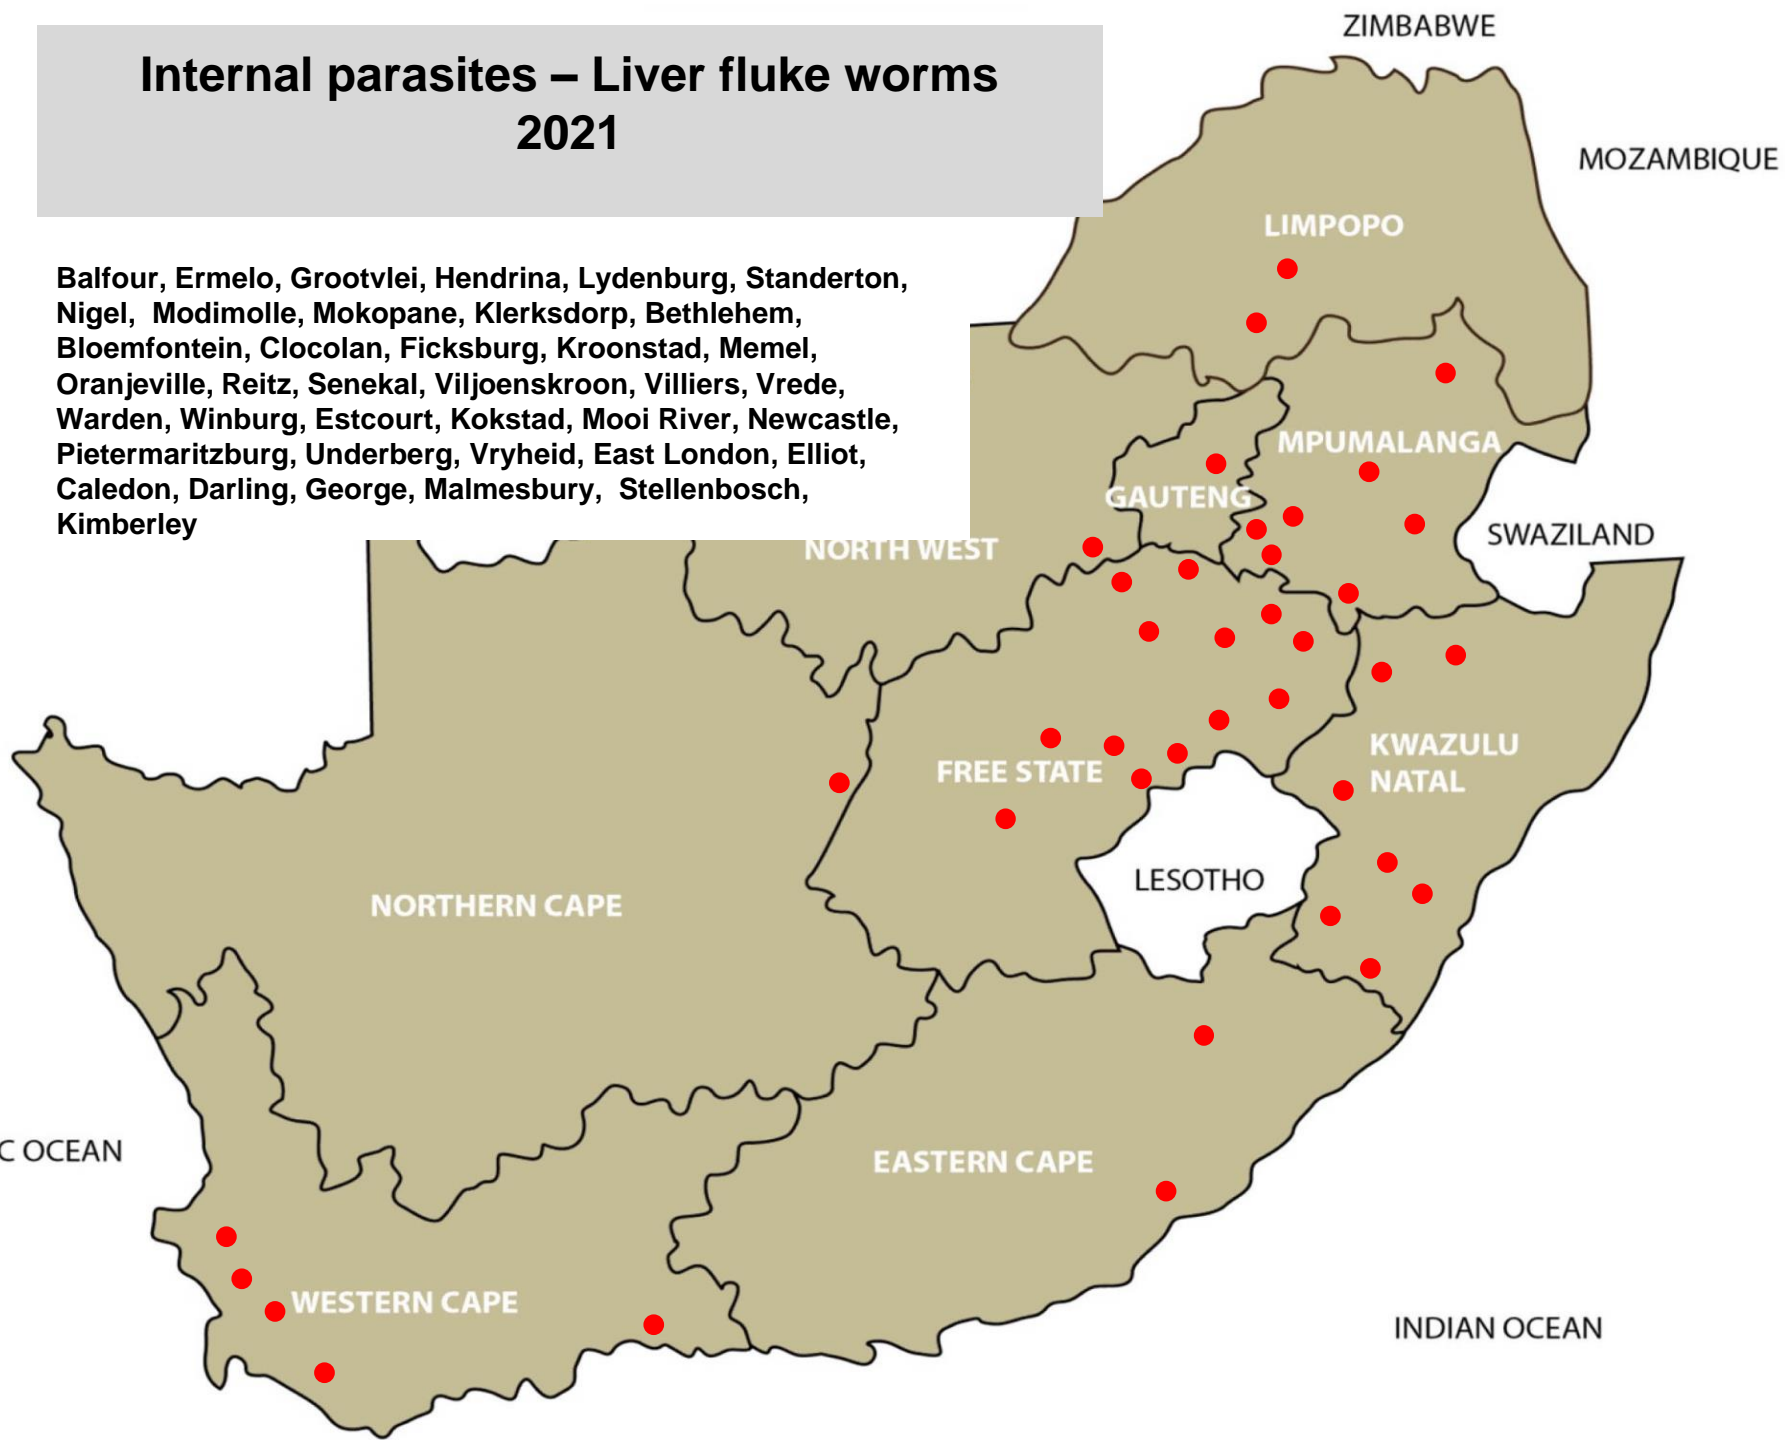

# Internal parasites – Tapeworms

## 2021

Bethal, Lydenburg, Nelspruit, Standerton, Bronkhorstspuit, Magaliesburg, Nigel, Pretoria, Modimolle, Polokwane, Brits, Klerksdorp, Leeudoringstad, Ventersdorp, Vryburg, Bethlehem, Bloemfontein, Clocolan, Hoopstad, Koppies, Kroonstad, Oranjeville, Reitz, Senekal, Viljoenskroon, Villiers, Vrede, Warden, Wesselsbron, Dundee, Kokstad, Newcastle, Underberg, East London, Elliot, Graaff-Reinet, Port Alfred, Queenstown, Beaufort West, Caledon, George, Malmesbury, Moorreesburg, Oudtshoorn, Paarl, Riversdale, Stellenbosch, Postmasburg

# Internal parasites – Tapeworms Cysticercosis (measels) 2021

Bronkhorstspuit, Mokopane, Hoopstad, Kroonstad,  
Senekal, Parys, East Londodn, Steynsburg, Caledon,  
George, Malmesbury, Paarl, Postmasburg

# Internal parasites – Liver fluke worms 2021

Balfour, Ermelo, Grootvlei, Hendrina, Lydenburg, Standerton, Nigel, Modimolle, Mokopane, Klerksdorp, Bethlehem, Bloemfontein, Clocolan, Ficksburg, Kroonstad, Memel, Oranjeville, Reitz, Senekal, Viljoenskroon, Villiers, Vrede, Warden, Winburg, Estcourt, Kokstad, Mooi River, Newcastle, Pietermaritzburg, Underberg, Vryheid, East London, Elliot, Caledon, Darling, George, Malmesbury, Stellenbosch, Kimberley