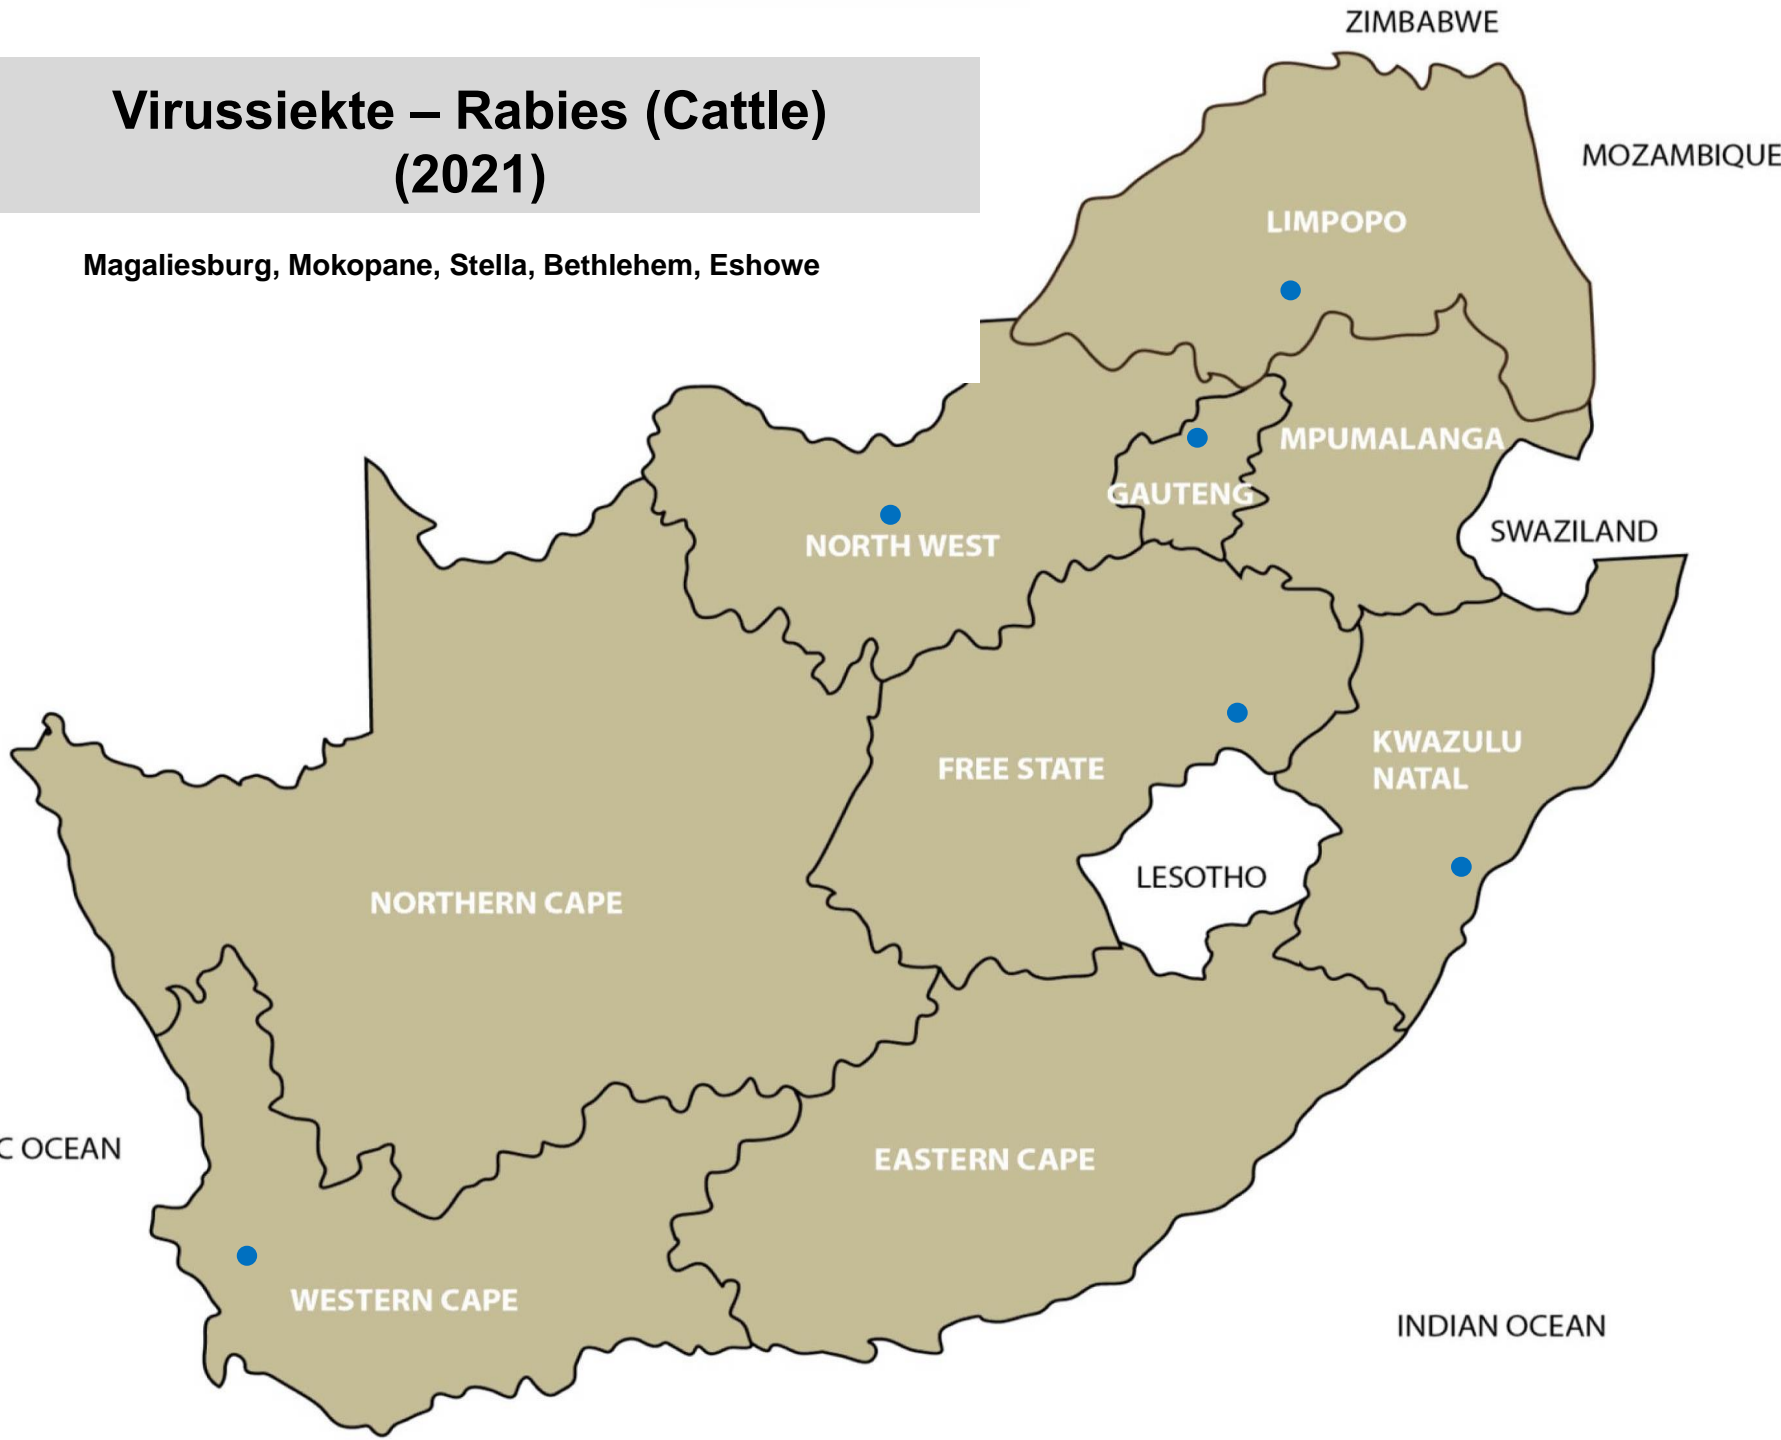

# Viral disease – Rota virus 2021

Bethal, Lydenburg, Volksrust, Irene, Christiana, Schweizer-Reneke, Vryburg, Bethlehem, Clocolan, Kroonstad, Parys, Villiers, Vrede, Dundee, Estcourt, Alexandria, Caledon, George, Malmesbury

# Viral disease – Warts (2021)

Ermelo, Hendrina, Lydenburg, Nelspruit, Bronkhorstspuit, Hammanskraal, Nigel, Brits, Hoedspruit, Makhado, Modimolle, Mokopane, Christiana, Leeudoringstad, Stella, Ventersdorp, Vryburg, Zeerust, Bloemfontein, Botshabelo, Bultfontein, Clocolan, Dewetsdorp, Frankfort, Hoopstad, Koppies, Kroonstad, Oranjeville, Parys, Senekal, Viljoenskroon, Villiers, Vrede, Winburg, Bergville, Camperdown, Eshowe, Estcourt, Kokstad, Mooi River, Mtubatuba, Pietermaritzburg, Pongola, Underberg, Vryheid, East London, Elliot, Graaff-Reinet, Port Alfred, Malmesbury, Moorreesburg, Riversdale, Stellenbosch, Kuruman, Postmasburg

# Virussiekte – Rabies (Cattle) (2021)

Magaliesburg, Mokopane, Stella, Bethlehem, Eshowe