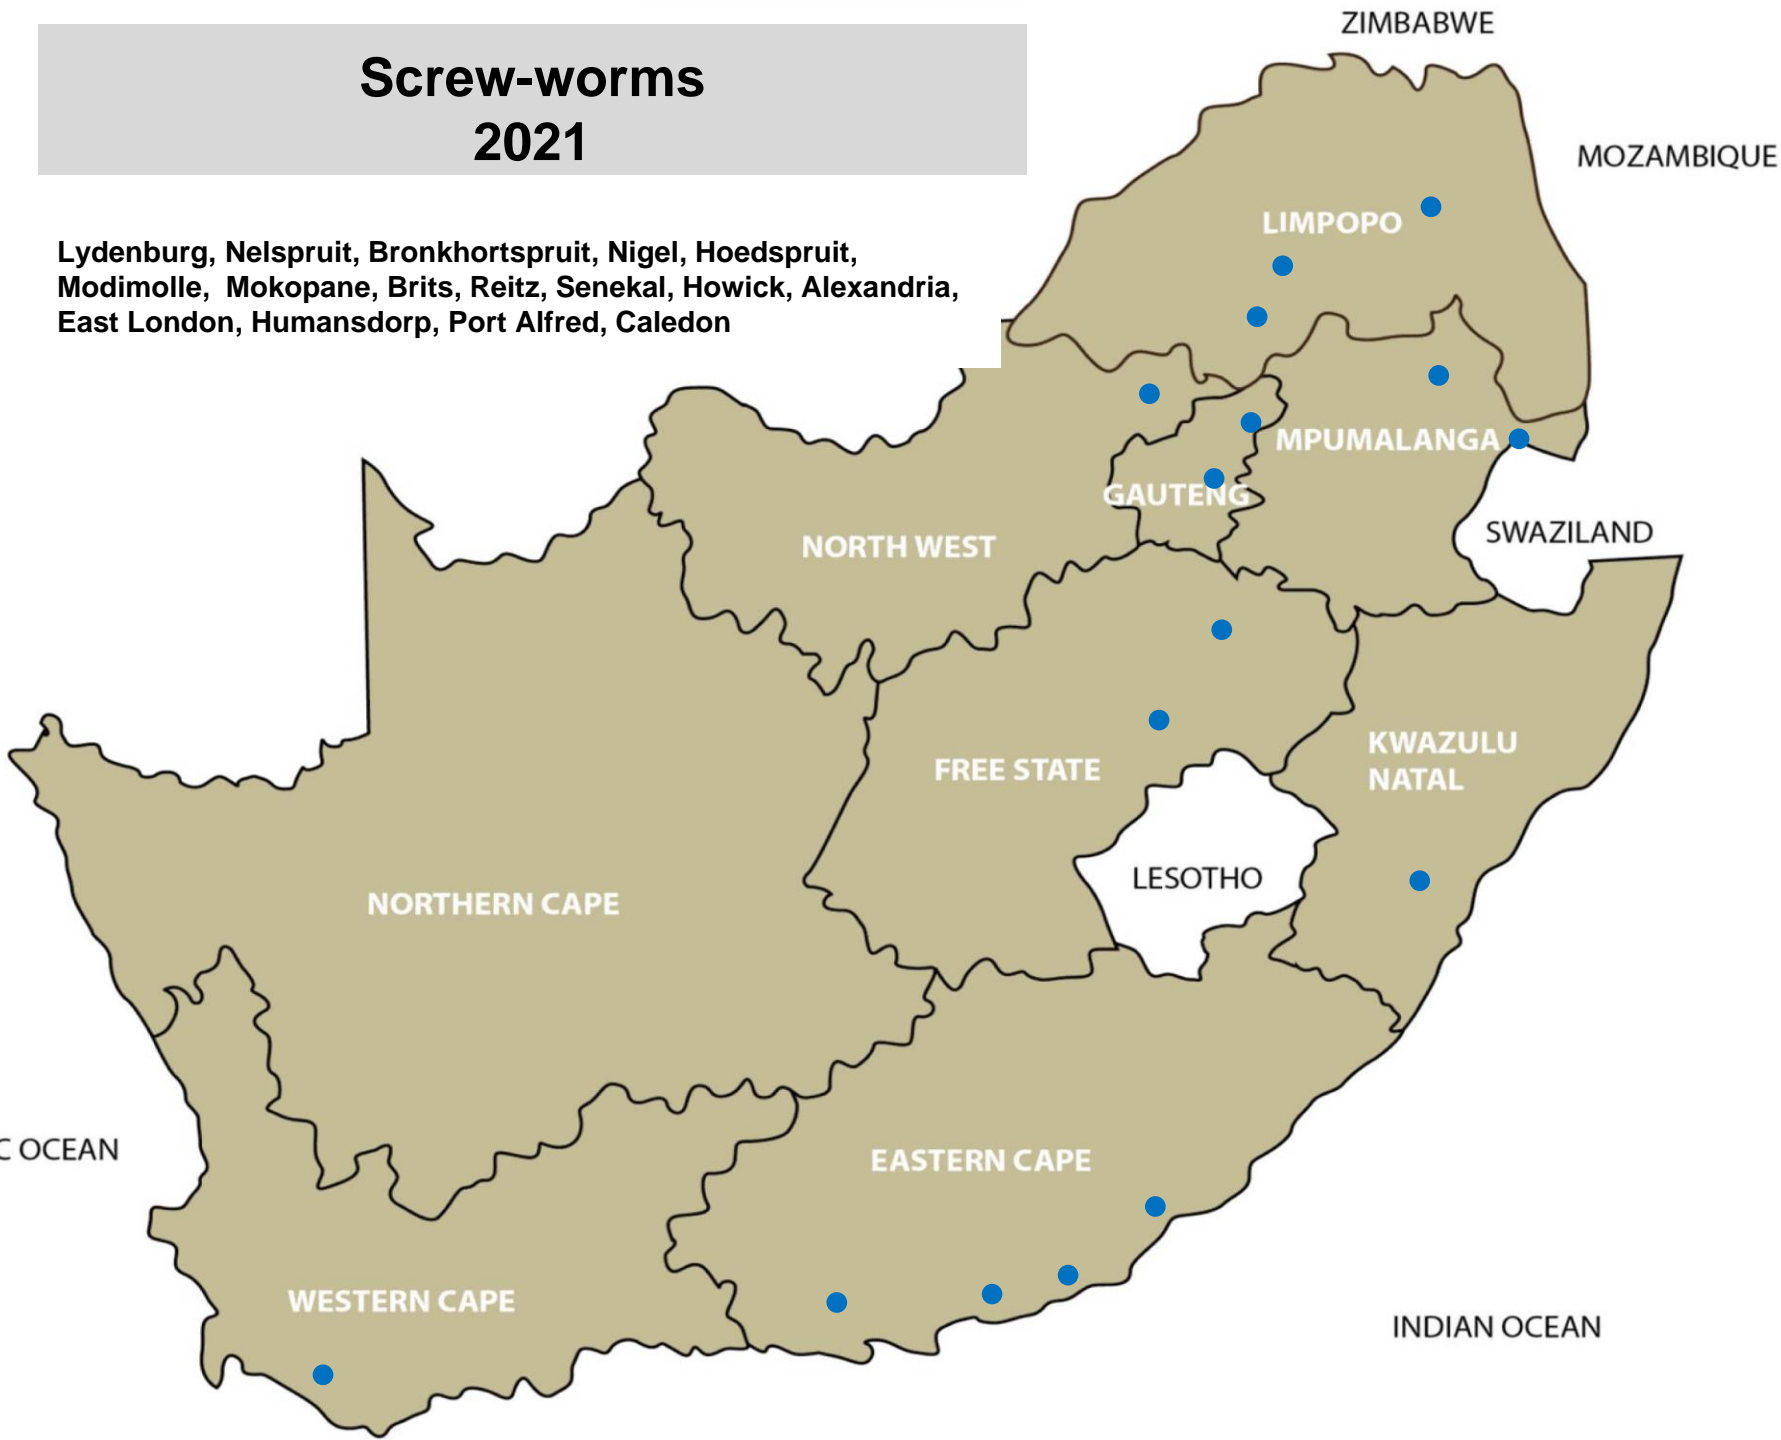

# Mange 2021

Bronkhorstspuit, Christiana, Klerksdorp,  
Leeudoringstad, Bethlehem, Bloemfontein,  
Clocolan, Dewetsdorp, Hoopstad, Ficksburg,  
Koppies, Reitz, Villiers, Vrede, Winburg, Estcourt,  
Moorreesburg, Kimberley

# Itch mite 2021

Ermelo, Hoopstad, Villiers, Estcourt,  
Kokstad, Elliot, Kimberley

# Blowflies 2021

Lydenburg, Bronkhorstspuit, Ventersdorp, Bethlehem, Bloemfontein, Bultfontein, Clocolan, Ficksburg, Hoopstad, Kroonstad, Memel, Oranjeville, Senekal, Villiers, Warden, Wesselsbron, Winburg, Bergville, Kokstad, Underberg, Elliot, Eshowe, Steynsburg, Beaufort West, Caledon, Malmesbury, Riversdale, Oudtshoorn

# Screw-worms 2021

Lydenburg, Nelspruit, Bronkhortspruit, Nigel, Hoedspruit,  
Modimolle, Mokopane, Brits, Reitz, Senekal, Howick, Alexandria,  
East London, Humansdorp, Port Alfred, Caledon