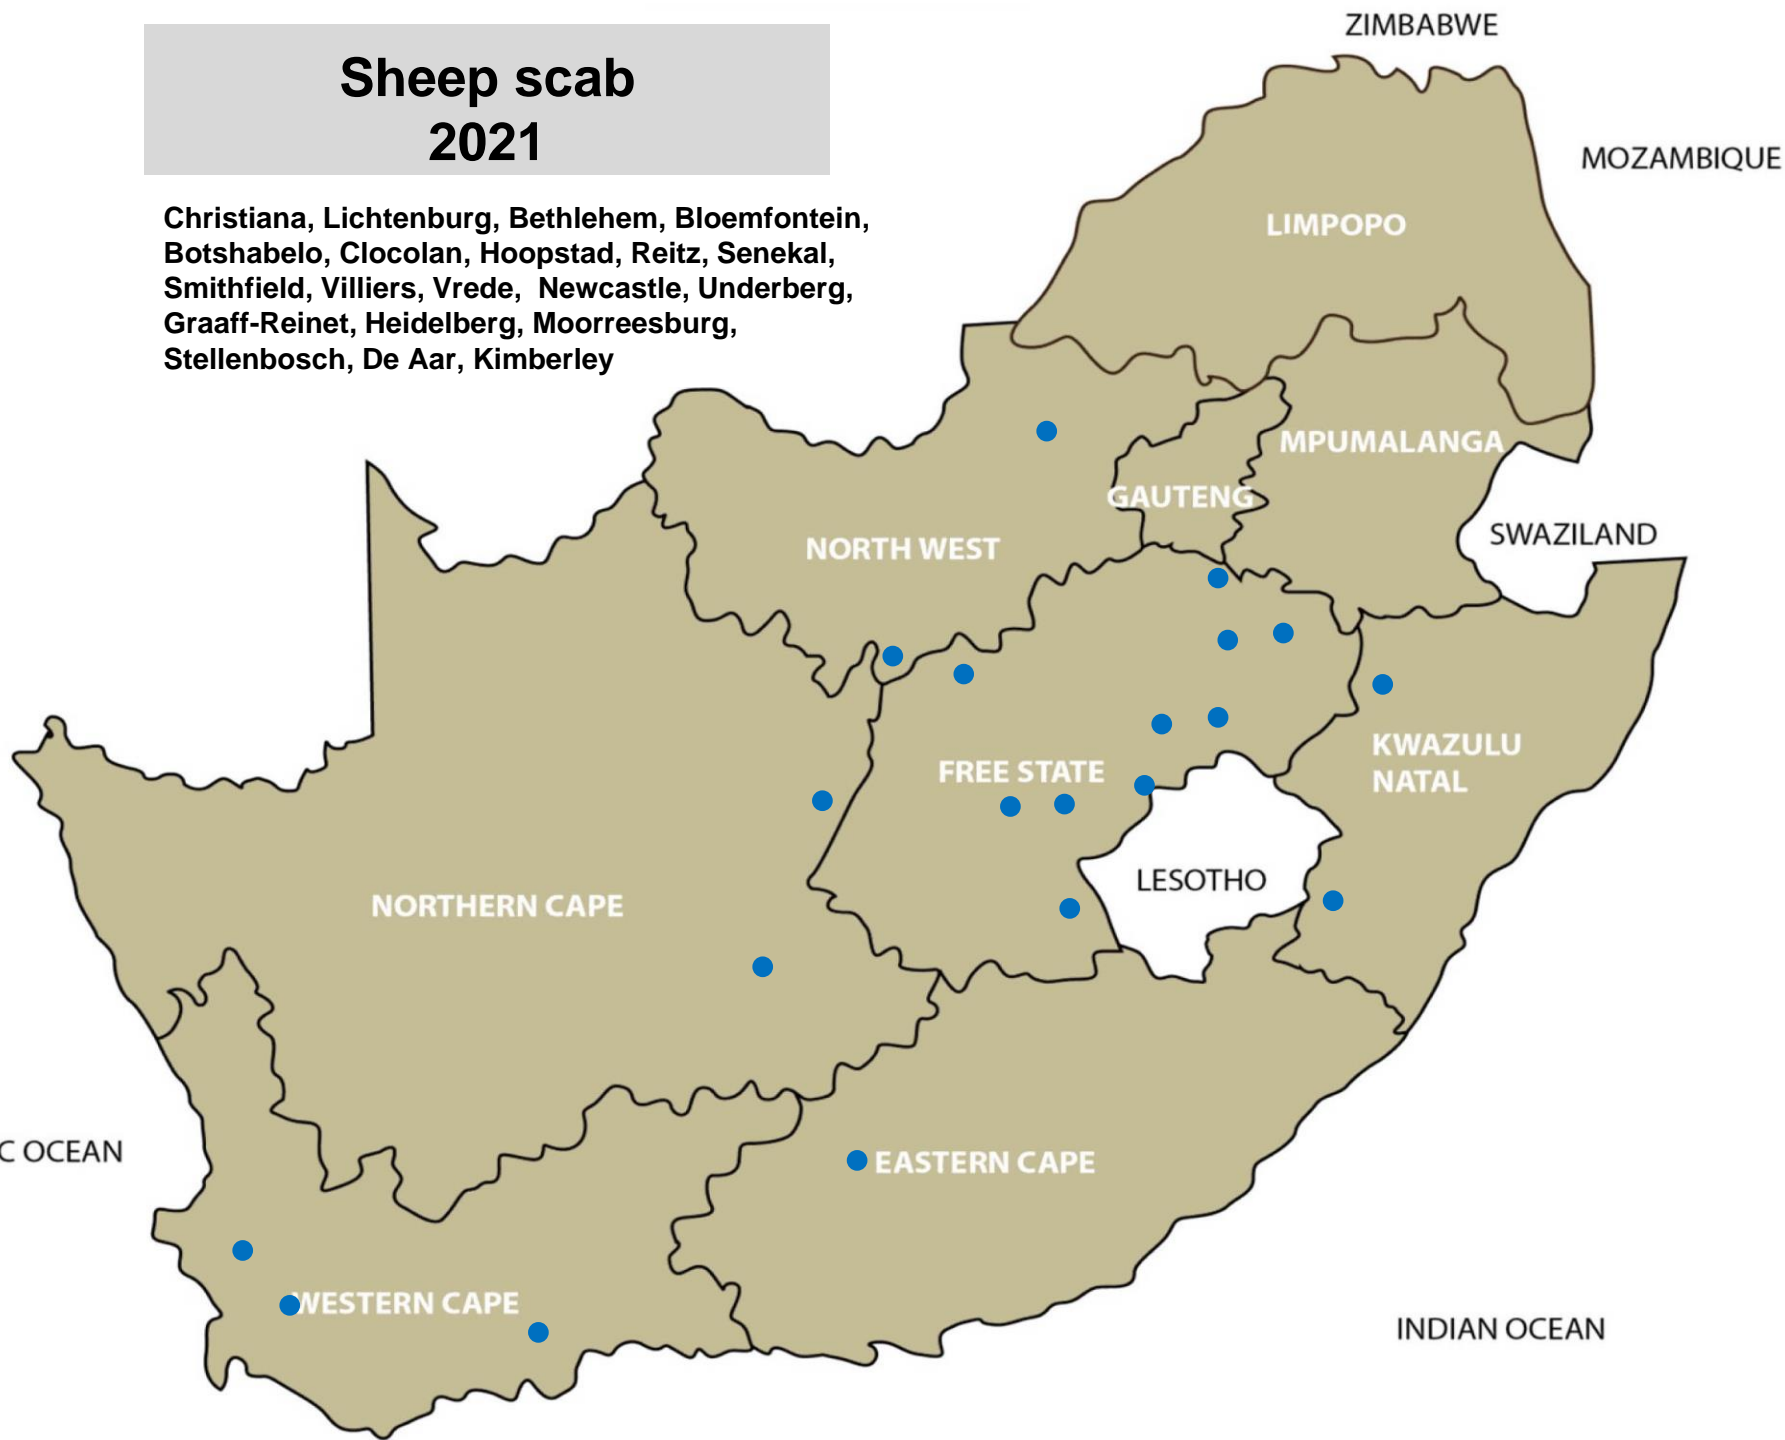

# Biting lice (Red lice) 2021

Standerton, Bronkhorstspuit, Tzaneen,  
Leeudoringstad, Stella, Bethlehem, Bloemfontein,  
Clocolan, Dewetsdorp, Hoopstad, Kroonstad,  
Viljoenskroon, Villiers, Vrede, Warden, Estcourt,  
Kokstad, Vryheid, Elliot, Graaff-Reinet, Beaufort-  
Wes, Caledon, Heidelberg, Moorreesburg,  
Stellenbosch, Colesberg, Postmasburg

# Sucking lice (Blue lice) 2021

Standerton, Leeudoringstad, Bloemfontein, Botshabelo,  
Clocolan, Hoopstad, Reitz, Villiers, Vrede, Vryheid,  
Zastron, Aliwal North, Graaff-Reinet, Malmesbury,  
Colesberg, Postmasburg

# Sheep scab 2021

Christiana, Lichtenburg, Bethlehem, Bloemfontein,  
Botshabelo, Clocolan, Hoopstad, Reitz, Senekal,  
Smithfield, Villiers, Vrede, Newcastle, Underberg,  
Graaff-Reinet, Heidelberg, Moorreesburg,  
Stellenbosch, De Aar, Kimberley

# Itch mite 2021

Ermelo, Hoopstad, Villiers, Estcourt,  
Kokstad, Elliot, Kimberley