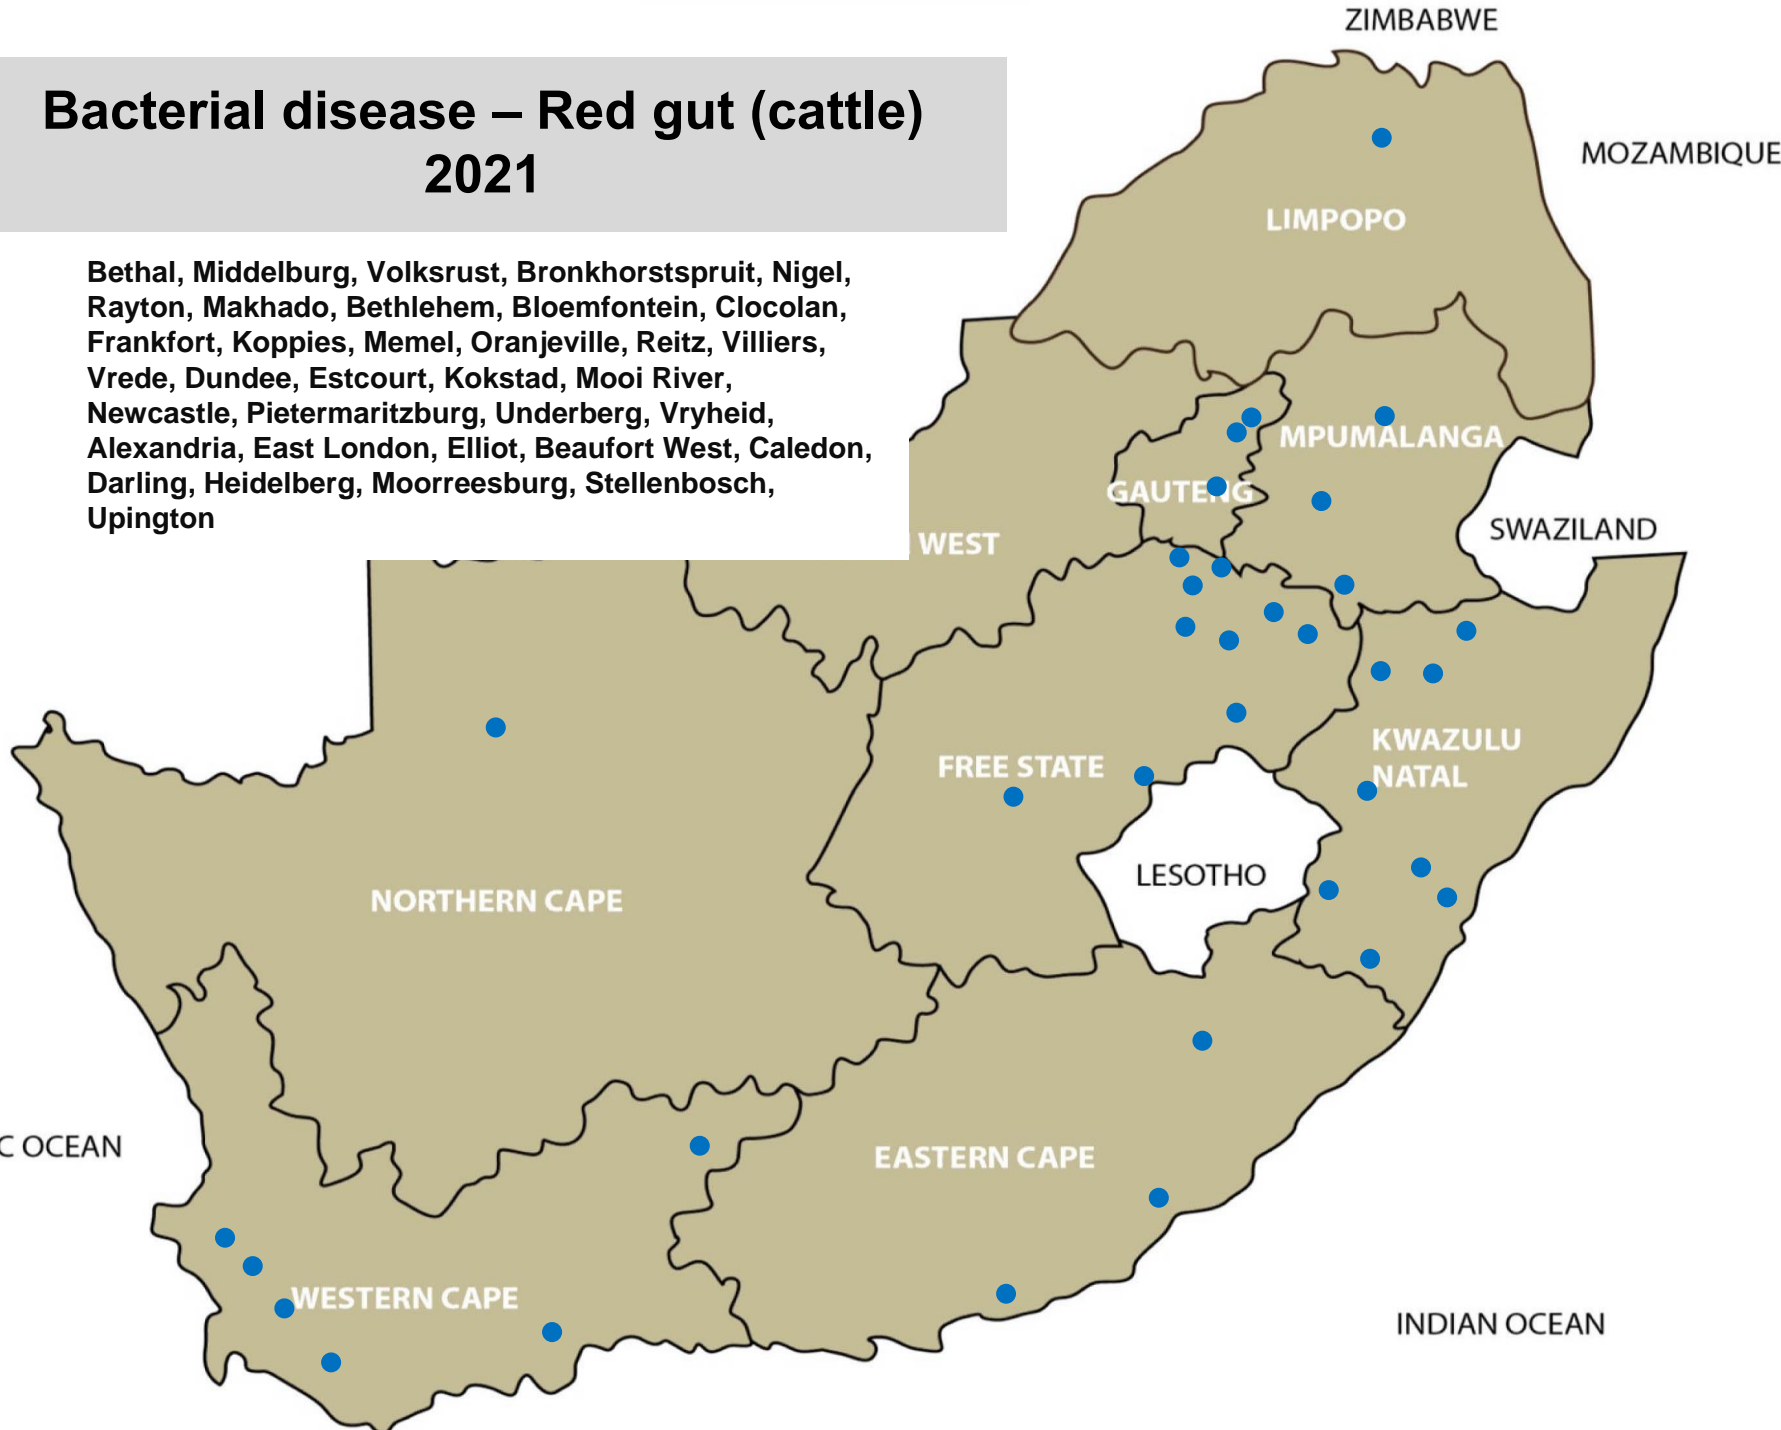

Bacterial disease – Red gut (cattle) 2021

Bethal, Middelburg, Volksrust, Bronkhorstspuit, Nigel, Rayton, Makhado, Bethlehem, Bloemfontein, Clocolan, Frankfort, Koppies, Memel, Oranjeville, Reitz, Villiers, Vrede, Dundee, Estcourt, Kokstad, Mooi River, Newcastle, Pietermaritzburg, Underberg, Vryheid, Alexandria, East London, Elliot, Beaufort West, Caledon, Darling, Heidelberg, Moorreesburg, Stellenbosch, Upington