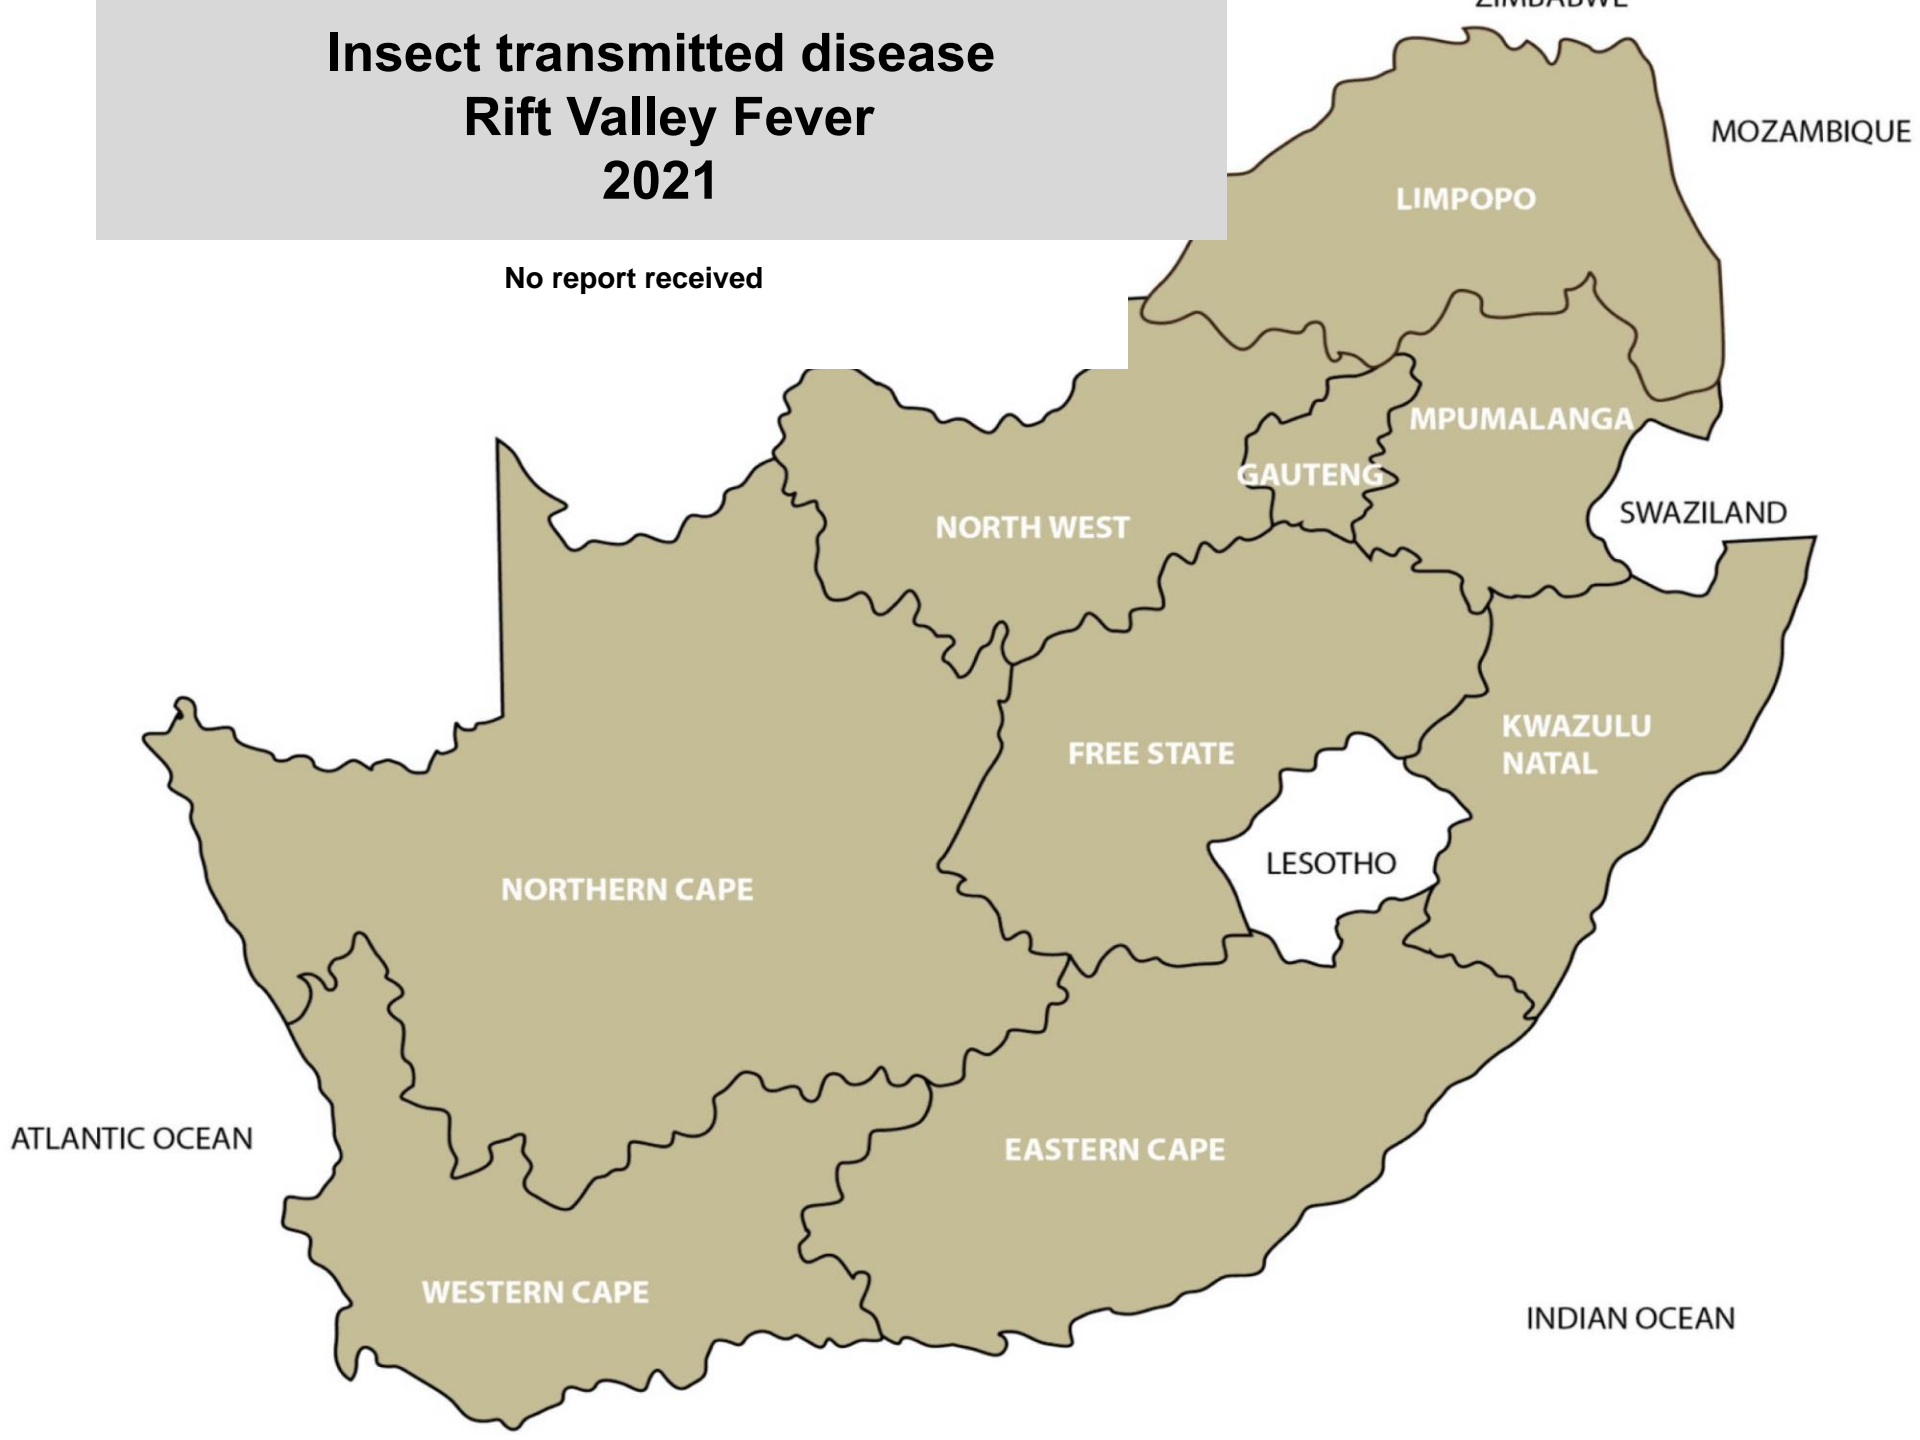

Insect transmitted disease Rift Valley Fever 2021

No report received