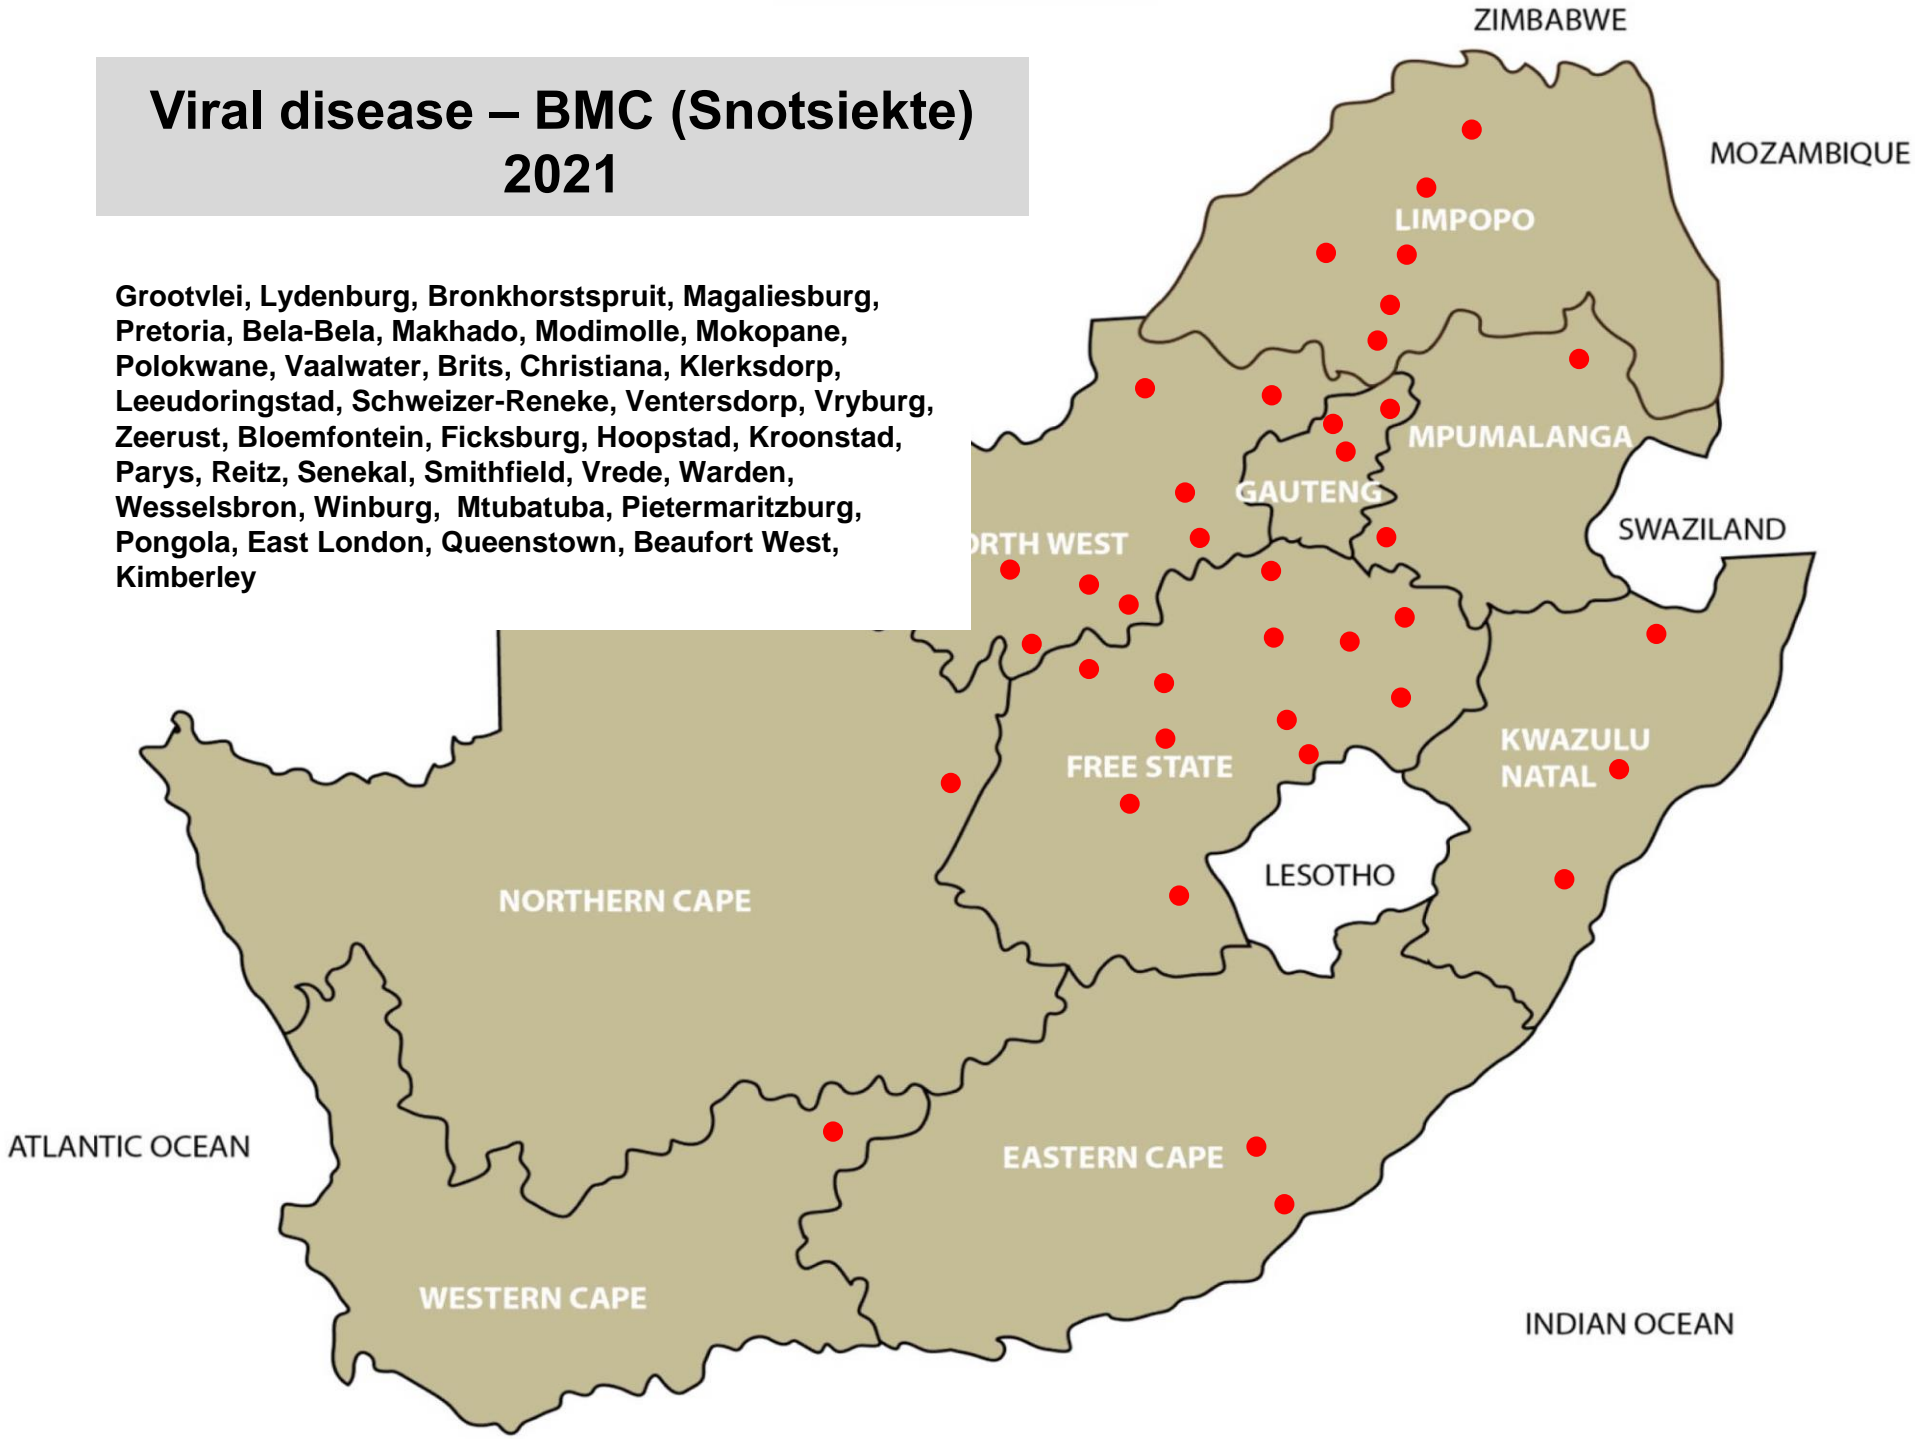

# Insect transmitted disease – Blue tongue (2021)

Bethal, Ermelo, Grootvlei, Lydenburg, Piet Retief, Standerton, Volksrust, Bapsfontein, Bronkhorstspuit, Magaliesburg, Onderstepoort, Pretoria, Bela-Bela, Makhado, Mokopane, Modimolle, Polokwane, Brits, Christiana, Klerksdorp, Leeudoringstad, Lichtenburg, Ottosdal, Potchefstroom, Rustenburg, Schweizer-Reneke, Stella, Vryburg, Zeerust, Bethlehem, Bloemfontein, Bultfontein, Clocolan, Dewetsdorp, Excelsior, Ficksburg, Frankfort, Hertzogville, Hoopstad, Kroonstad, Memel, Oranjeville, Parys, Reitz, Senekal, Smithfield, Villiers, Vrede, Warden, Wesselsbron, Winburg, Zastron, Camperdown, Dundee, Estcourt, Kokstad, Newcatle, Underberg, Vryheid, Adelaide, Aliwal North, Elliot, Cradock, Graaff-Reinet, Steynsburg, Stutterheim, Beaufort West, Caledon, George, Heidelberg, Malmesbury, Piketberg, Riversdale, Stellenbosch, Wellington, Worcester, Calvinia, Colesberg, De Aar, Kimberley, Kuruman, Postmasburg, Upington

# Insect transmitted disease Rift Valley Fever 2021

No report received

# Viral disease – BMC (Snotsiekte) 2021

Grootvlei, Lydenburg, Bronkhorstspuit, Magaliesburg, Pretoria, Bela-Bela, Makhado, Modimolle, Mokopane, Polokwane, Vaalwater, Brits, Christiana, Klerksdorp, Leeudoringstad, Schweizer-Reneke, Ventersdorp, Vryburg, Zeerust, Bloemfontein, Ficksburg, Hoopstad, Kroonstad, Parys, Reitz, Senekal, Smithfield, Vrede, Warden, Wesselsbron, Winburg, Mtubatuba, Pietermaritzburg, Pongola, East London, Queenstown, Beaufort West, Kimberley

# Viral disease Infectious Bovine Rhinotracheitis (IBR) 2021

Polokwane, Leeudoringstad, Schweizer-Reneke, Memel, Viljoenskroon, Vrede, Warden, Bergville, Estcourt, Pietermaritzburg, East London, Jeffreys Bay, Piketberg, Upington