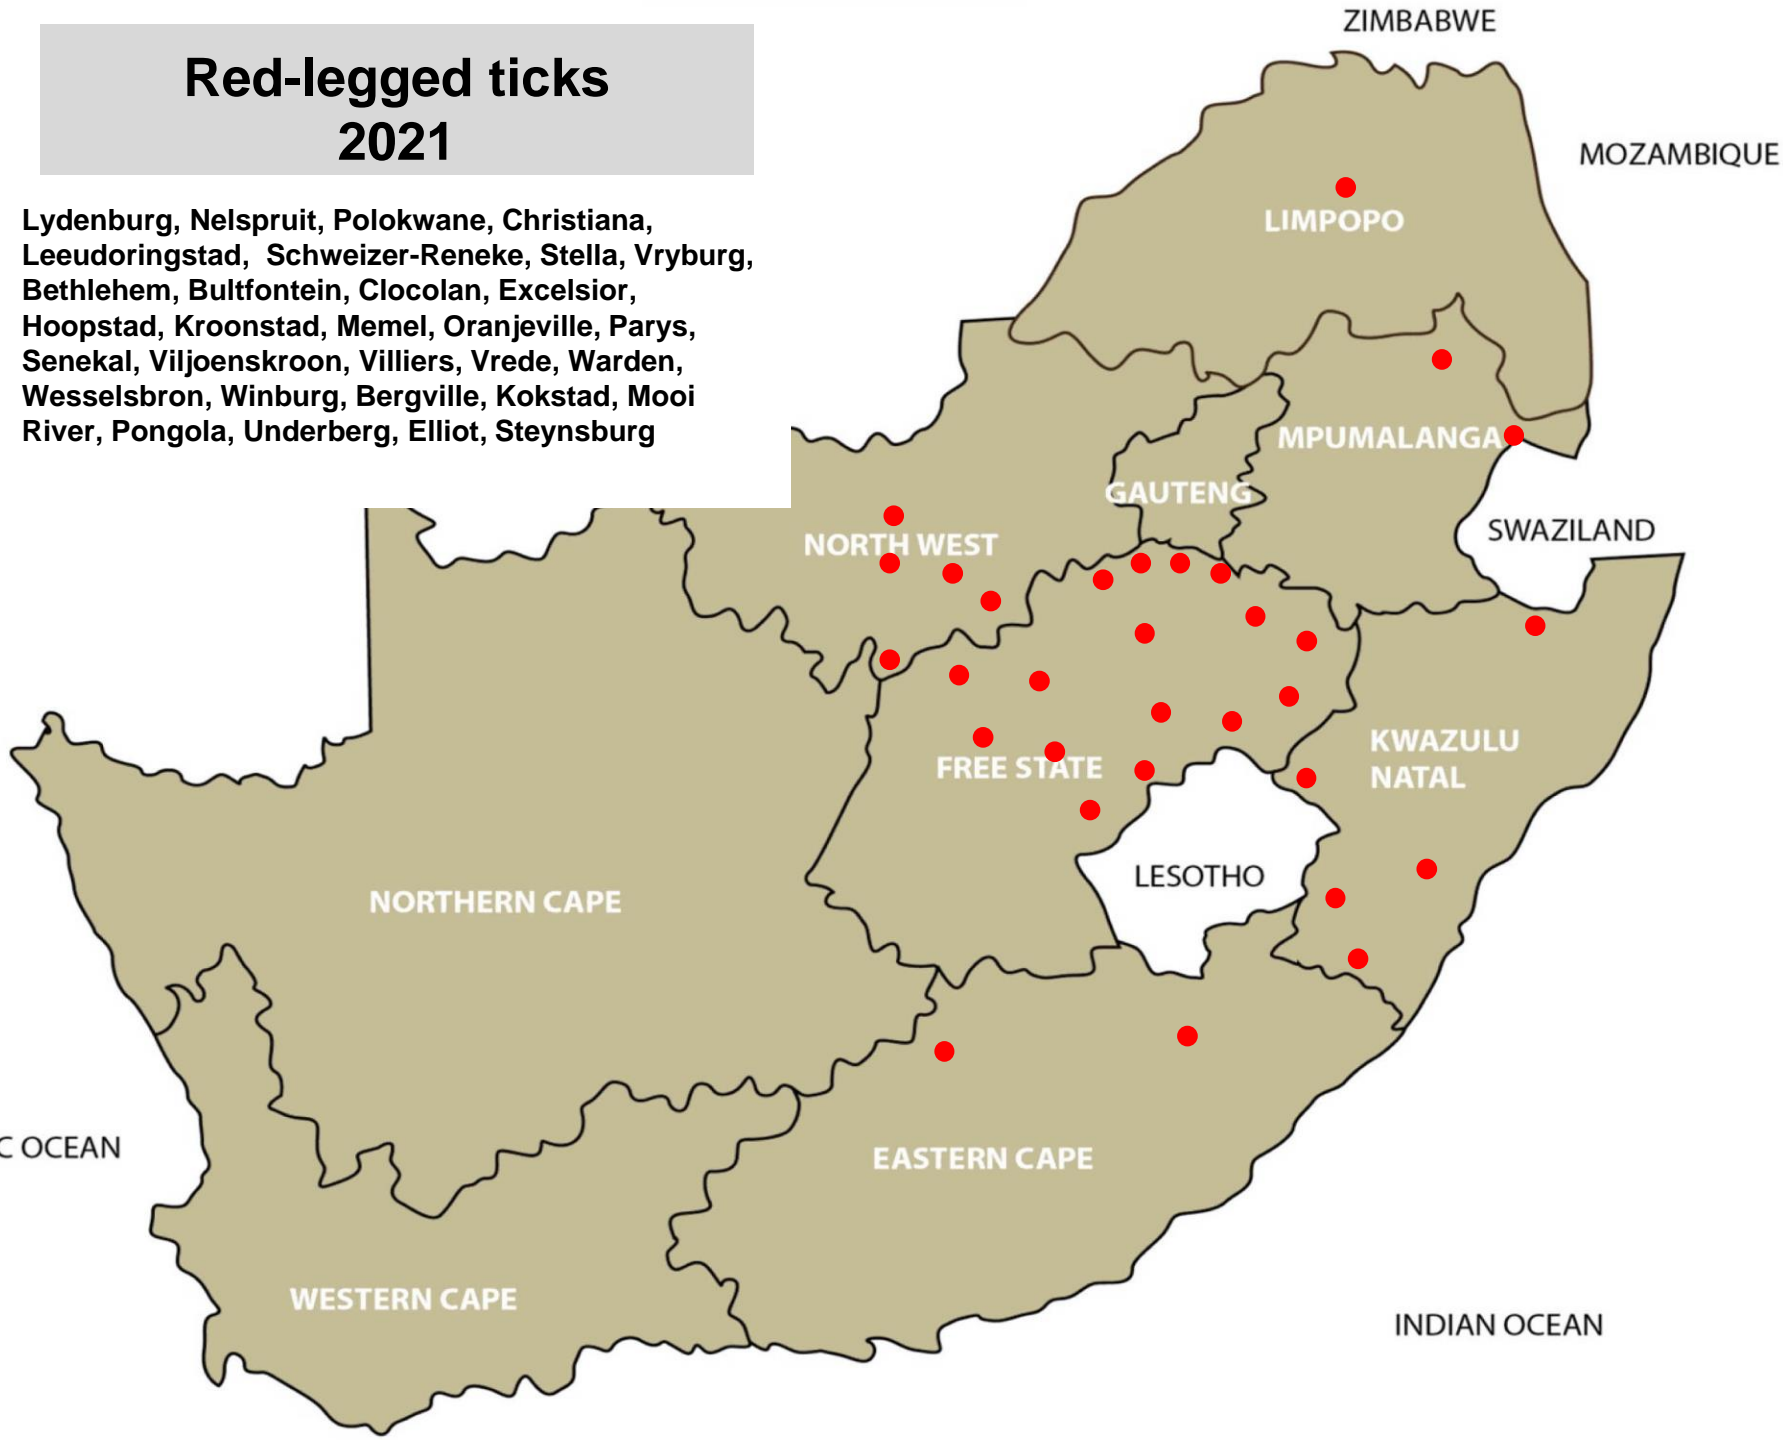

# Brown ear-ticks 2021

Bethal, Lydenburg, Nelspruit, Standerton, Volksrust, Bronkhorstspuit, Krugersdorp, Magaliesburg, Pretoria, Modimolle, Mokopane, Polokwane, Tzaneen, Brits, Clocolan, Klerksdorp, Leeudoringstad, Rustenburg, Schweizer-Reneke, Memel, Parys, Reitz, Viljoenskroon, Villiers, Vrede, Winburg, Bergville, Eshowe, Estcourt, Kokstad, Mooi River, Mtubatuba, Pietermaritzburg, Pongola, Vryheid, East London, Elliot, Humansdorp, Steynsburg, Moorreesburg, Oudtshoorn, De Aar

# Bont-legged ticks 2021

Bethal, Lydenburg, Nelspruit, Bapsfontein, Bronkhorstspuit, Hammanskraal, Pretoria, Bela-Bela, Hoedspruit, Modimolle, Mokopane, Polokwane, Tzaneen, Brits, Christiana, Klerksdorp, Leeudoringstad, Lichtenburg, Schweizer-Reneke, Stella, Ventersdorp, Vryburg, Zeerust, Bethlehem, Bloemfontein, Bultfontein, Clocolan, Excelsior, Ficksburg, Frankfort, Hoopstad, Koppies, Kroonstad, Memel, Oranjeville, Parys, Senekal, Viljoenskroon, Villiers, Vrede, Warden, Wesselsbron, Winburg, Zastron, Bergville, Dundee, Kokstad, Mooi River, Pongola, Underberg, Vryheid, Aliwal North, Elliot, Humansdorp, Steynsburg, Witelsbos, Beaufort Wets, Oudtshoorn, Calvinia, De Aar, Kathu, Kuruman, Postmasburg

# Red-legged ticks 2021

Lydenburg, Nelspruit, Polokwane, Christiana, Leeudoringstad, Schweizer-Reneke, Stella, Vryburg, Bethlehem, Bultfontein, Clocolan, Excelsior, Hoopstad, Kroonstad, Memel, Oranjeville, Parys, Senekal, Viljoenskroon, Villiers, Vrede, Warden, Wesselsbron, Winburg, Bergville, Kokstad, Mooi River, Pongola, Underberg, Elliot, Steynsburg

# Biting lice (Red lice) 2021

Standerton, Bronkhorstspuit, Tzaneen,  
Leeudoringstad, Stella, Bethlehem, Bloemfontein,  
Clocolan, Dewetsdorp, Hoopstad, Kroonstad,  
Viljoenskroon, Villiers, Vrede, Warden, Estcourt,  
Kokstad, Vryheid, Elliot, Graaff-Reinet, Beaufort-  
Wes, Caledon, Heidelberg, Moorreesburg,  
Stellenbosch, Colesberg, Postmasburg