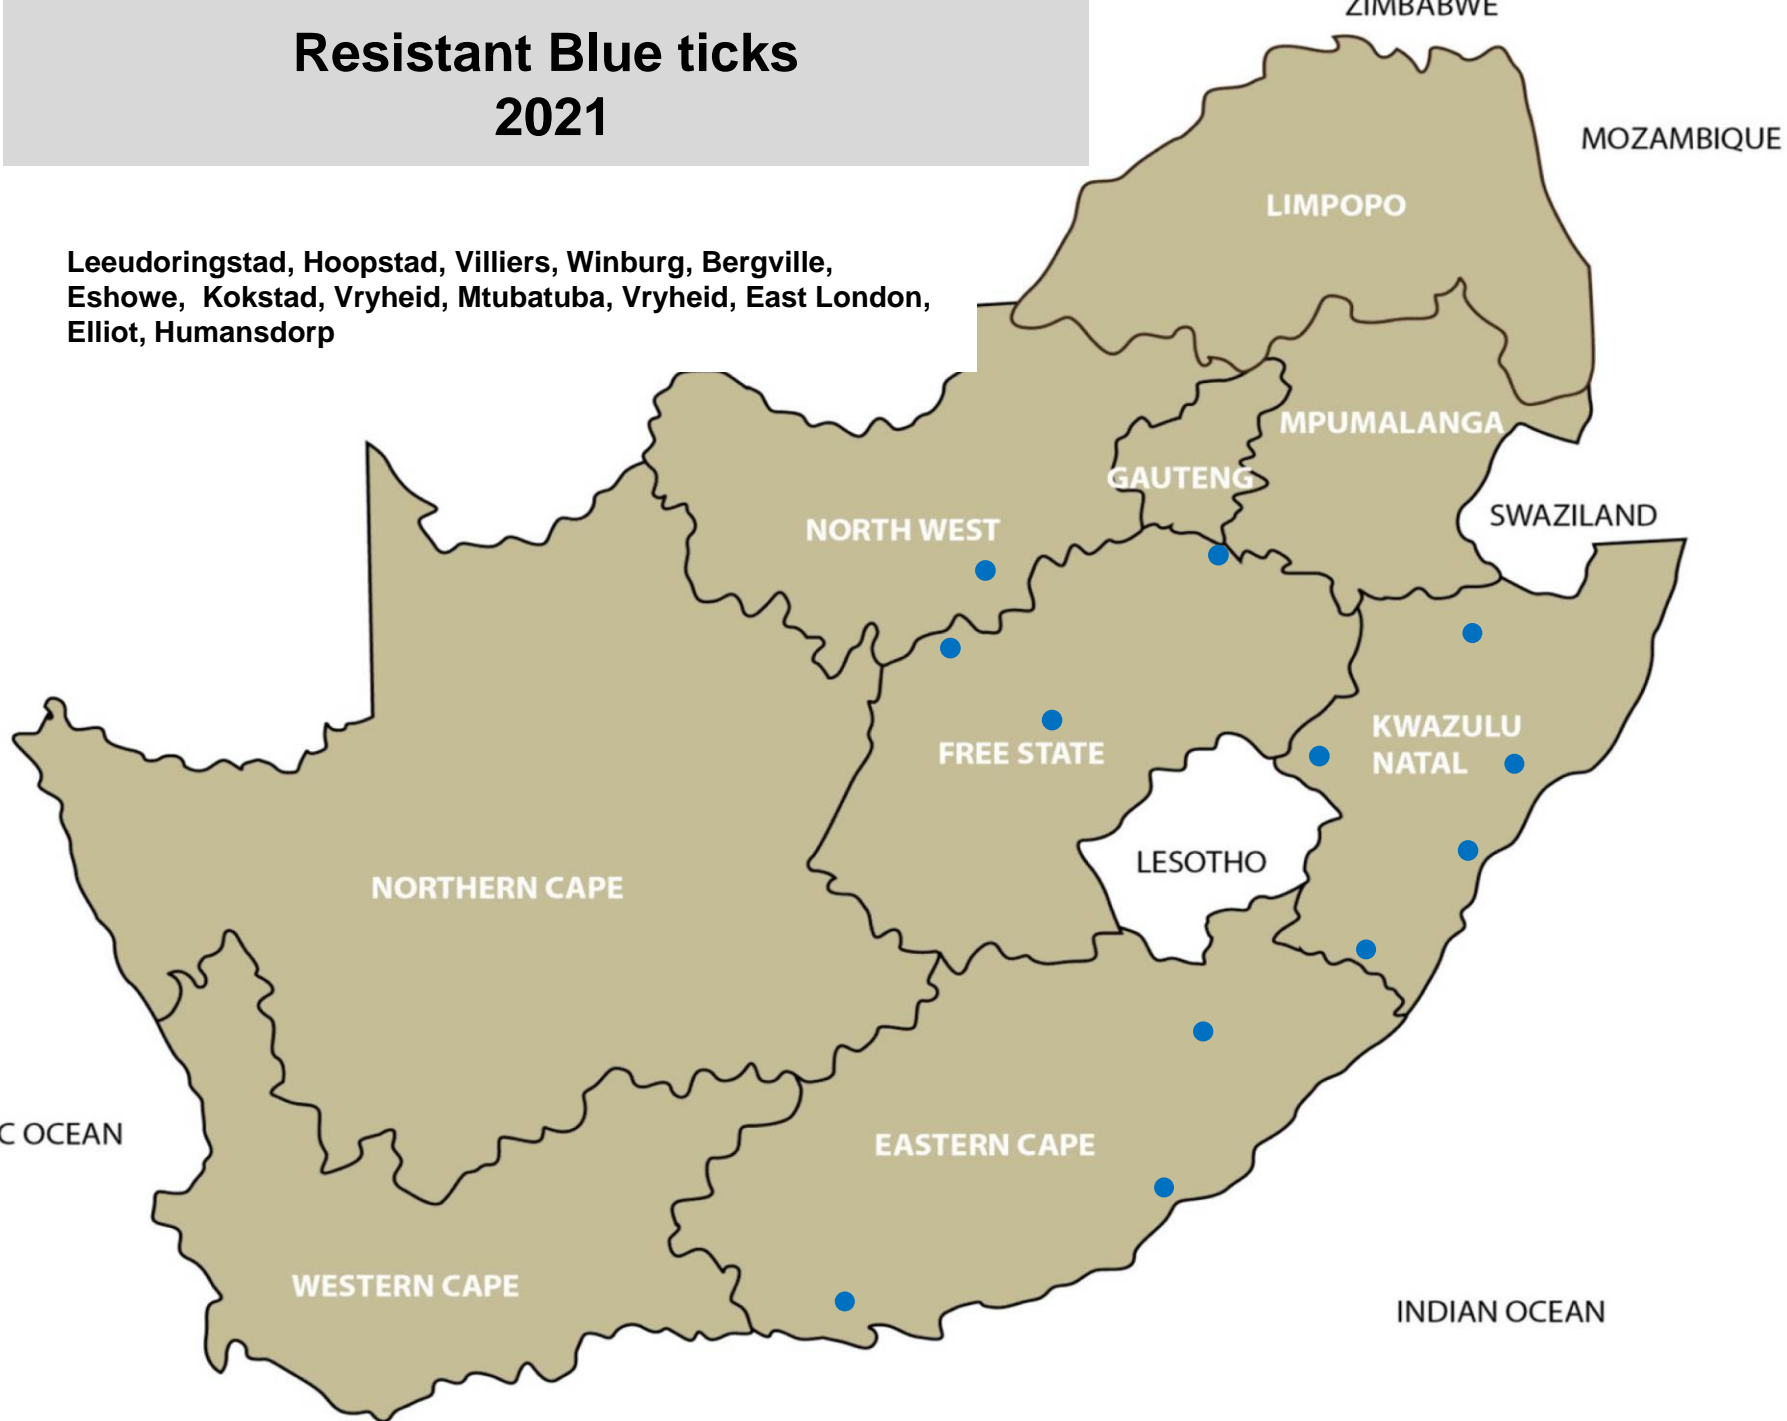

# Internal parasites Conical fluke worms 2021

Bethal, Ermelo, Lydenburg, Standerton, Nigel, Brits, Klerksdorp, Lichtenburg, Bethlehem, Bloemfontein, Clocolan, Dewetsdorp, Ficksburg, Hoopstad, Koppies, Kroonstad, Oranjeville, Reitz, Villiers, Vrede, Warden, Wesselsbron, Winburg, Estcourt, Kokstad, Mooi River, Newcastle, Pietermaritzburg, Underberg, Alexandra, East London, Darling, George, Heidelberg

# Internal parasites – *Parafilaria* 2021

Lydenburg, Bela-Bela, Hoedspruit, Makhado, Modimolle,  
Mokopane, Polokwane, Tzaneen, Brits, Stella, Vryburg,  
Mtubatuba, Vryheid

# Blue ticks 2021

Bethal, Ermelo, Grootvlei, Lydenburg, Nelspruit, Piet Retief, Standerton, Krugersdorp, Hammanskraal, Nigel, Pretoria, Bela-Bela, Hoedspruit, Modimolle, Mokopane, Polokwane, Tzaneen, Brits, Klerksdorp, Leeudoringstad, Lichtenburg, Potchefstroom, Schweizer-Reneke, Stella, Ventersdorp, Vryburg, Bethlehem, Bloemfontein, Clocolan, Dewetsdorp, Excelsior, Ficksburg, Frankfort, Hoopstad, Koppies, Kroonstad, Memel, Oranjeville, Parys, Reitz, Senekal, Viljoenskroon, Villiers, Vrede, Warden, Winburg, Zastron, Bergville, Dundee, Eshowe, Estcourt, Howick, Kokstad, Mooi River, Mtubatuba, Pietermaritzburg, Underberg, Vryheid, Alexandria, Adelaide, Aliwal North, East London, Graaff-Reinet, Humansdorp, Caledon, George, Heidelberg, Malmesbury, Moorreesburg, Oudtshoorn, Stellenbosch, De Aar, Kimberley, Kuruman

# Resistant Blue ticks 2021

Leeudoringstad, Hoopstad, Villiers, Winburg, Bergville,  
Eshowe, Kokstad, Vryheid, Mtubatuba, Vryheid, East London,  
Elliot, Humansdorp