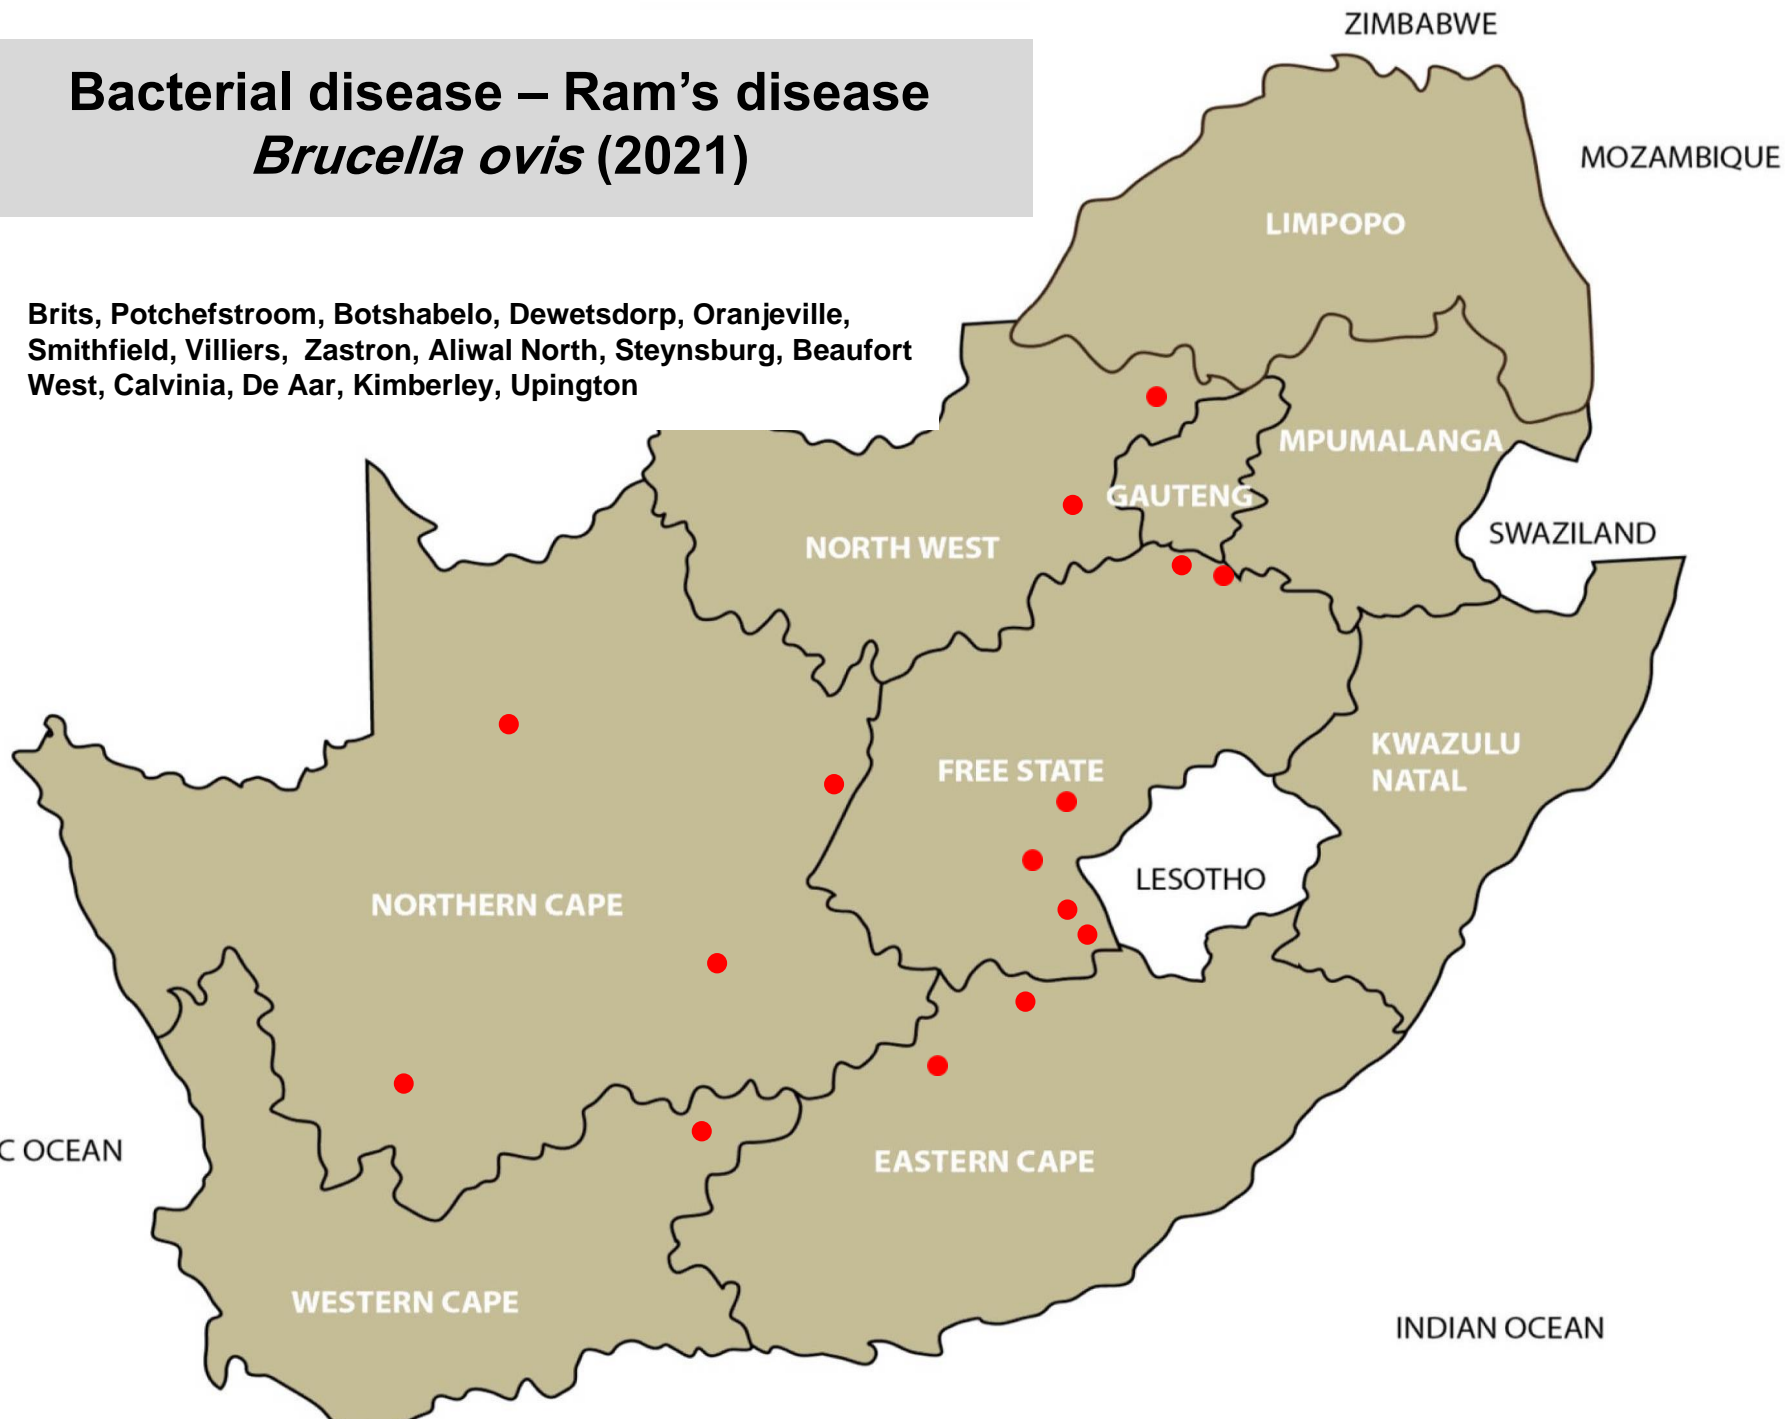

Bacterial disease – Ram's disease

Brucella ovis (2021)

Brits, Potchefstroom, Botshabelo, Dewetsdorp, Oranjeville, Smithfield, Villiers, Zastron, Aliwal North, Steynsburg, Beaufort West, Calvinia, De Aar, Kimberley, Upington