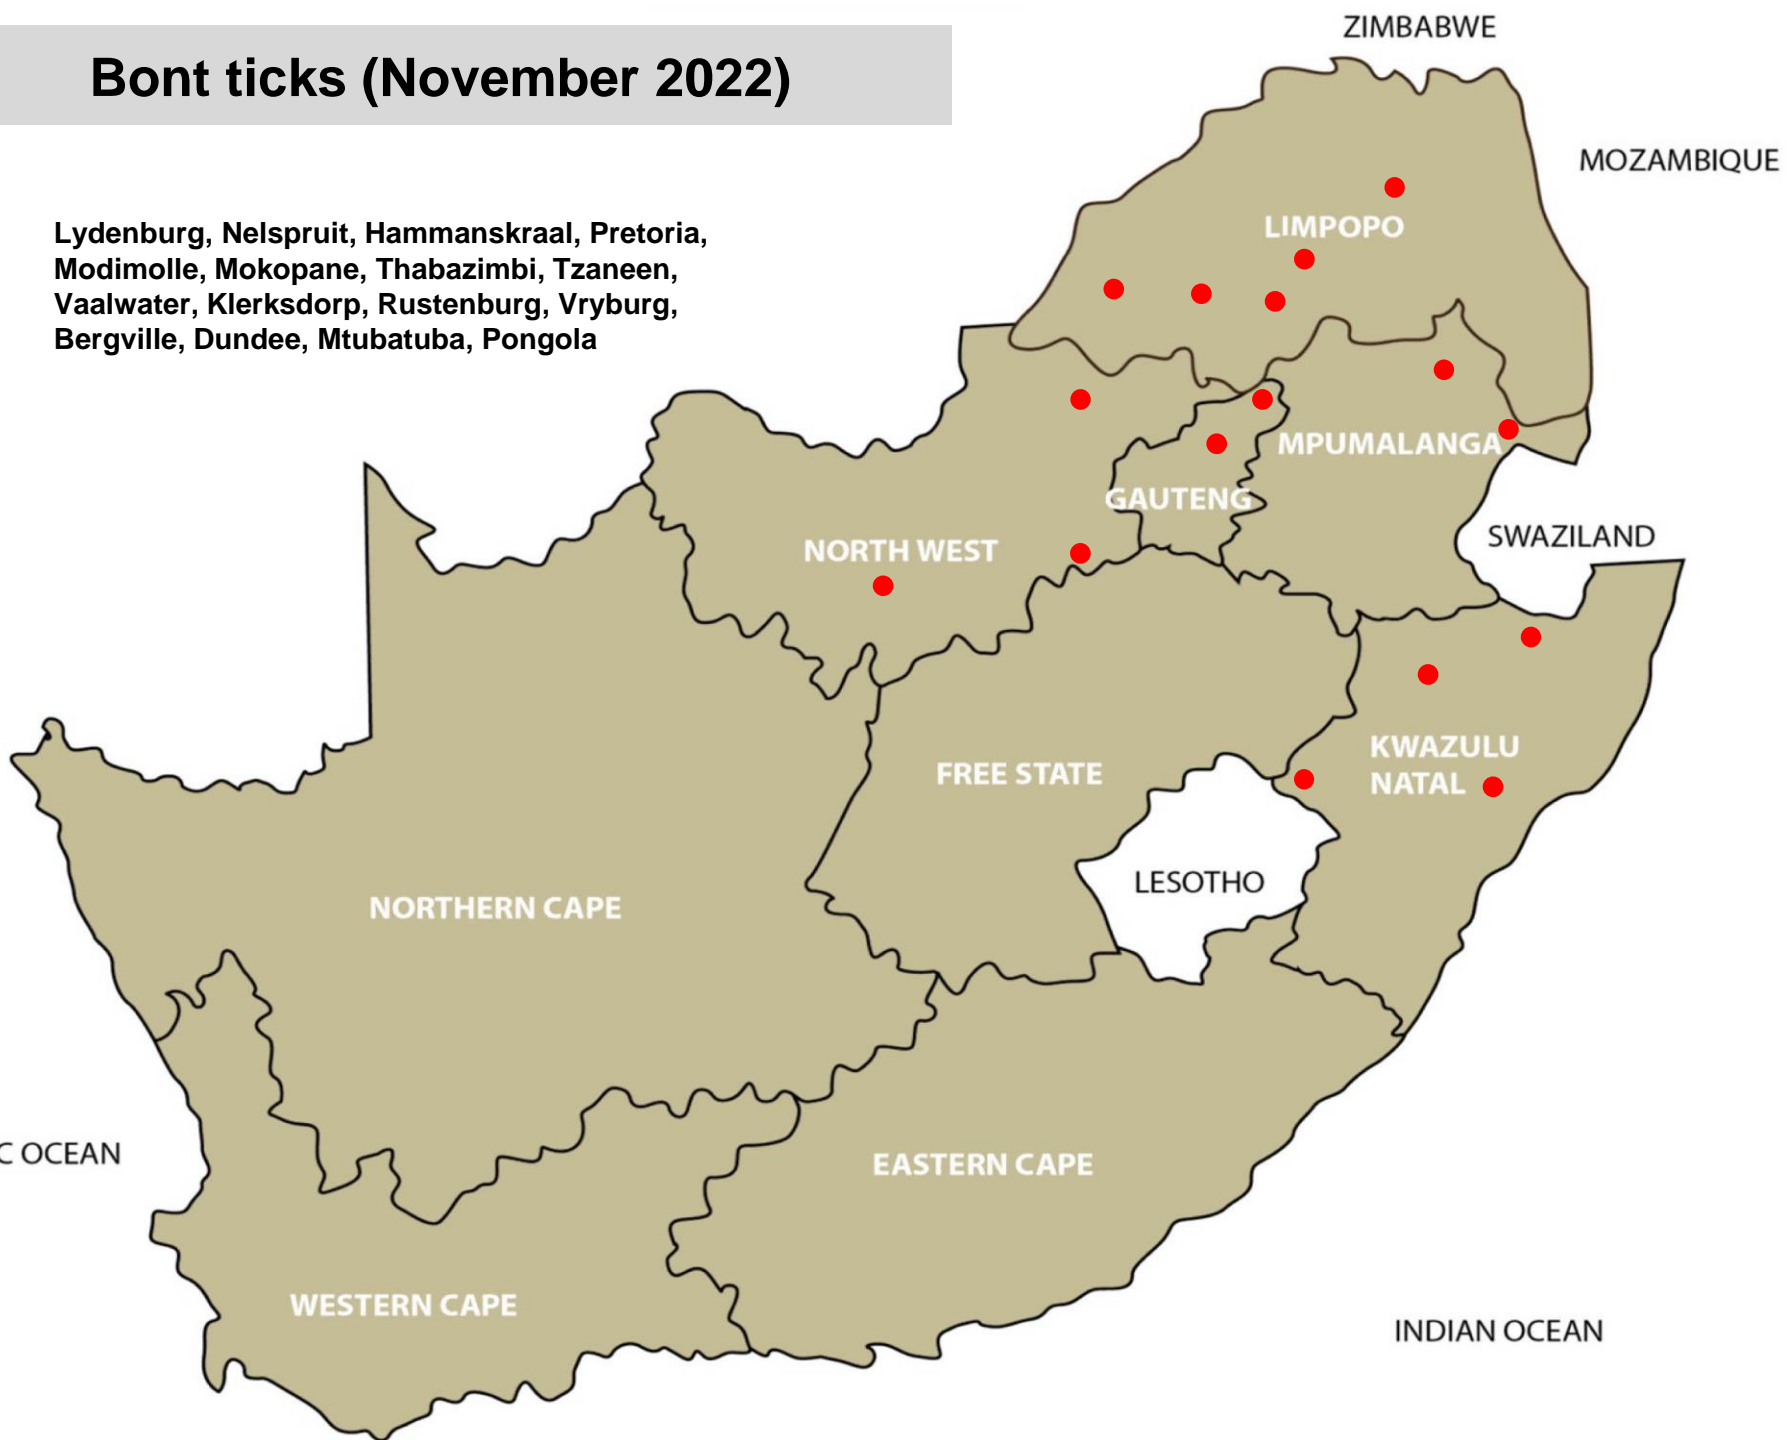

Internal parasites – Conical fluke (November 2022)

Lydenburg, Bapsfontein, Clocolan, Koppies,
Reitz, Newcastle, Underberg, Darling,
Postmasburg

Internal parasites – *Parafilaria* (November 2022)

Polokwane, Tzaneen, Mtubatuba, Paarl

Blue ticks (November 2022)

Bethal, Lydenburg, Nelspruit, Standerton, Nigel, Mokopane, Polokwane, Tzaneen, Klerksdorp, Schweizer-Reneke, Vryburg, Bloemfontein, Clocolan, Ficksburg, Gariep Dam, Hoopstad, Kroonstad, Memel, Parys, Viljoenskroon, Vrede, Warden, Zastron, Bergville, Dundee, Kokstad, Mtubatuba, Underberg, Aliwal North, Elliot, Darling, George, Heidelberg, Oudtshoorn

Resistant Blue ticks (November 2022)

Bont ticks (November 2022)

Lydenburg, Nelspruit, Hammanskraal, Pretoria,
Modimolle, Mokopane, Thabazimbi, Tzaneen,
Vaalwater, Klerksdorp, Rustenburg, Vryburg,
Bergville, Dundee, Mtubatuba, Pongola

Brown ear-ticks (November 2022)

Ermelo, Lydenburg, Bapsfontein, Bronkhorstspuit, Nigel, Schweizer-Reneke, Hoopstad, Oranjeville, Parys, Reitz, Viljoenskroon, Vrede, Bergville, Kokstad, Mtubatuba, Elliot