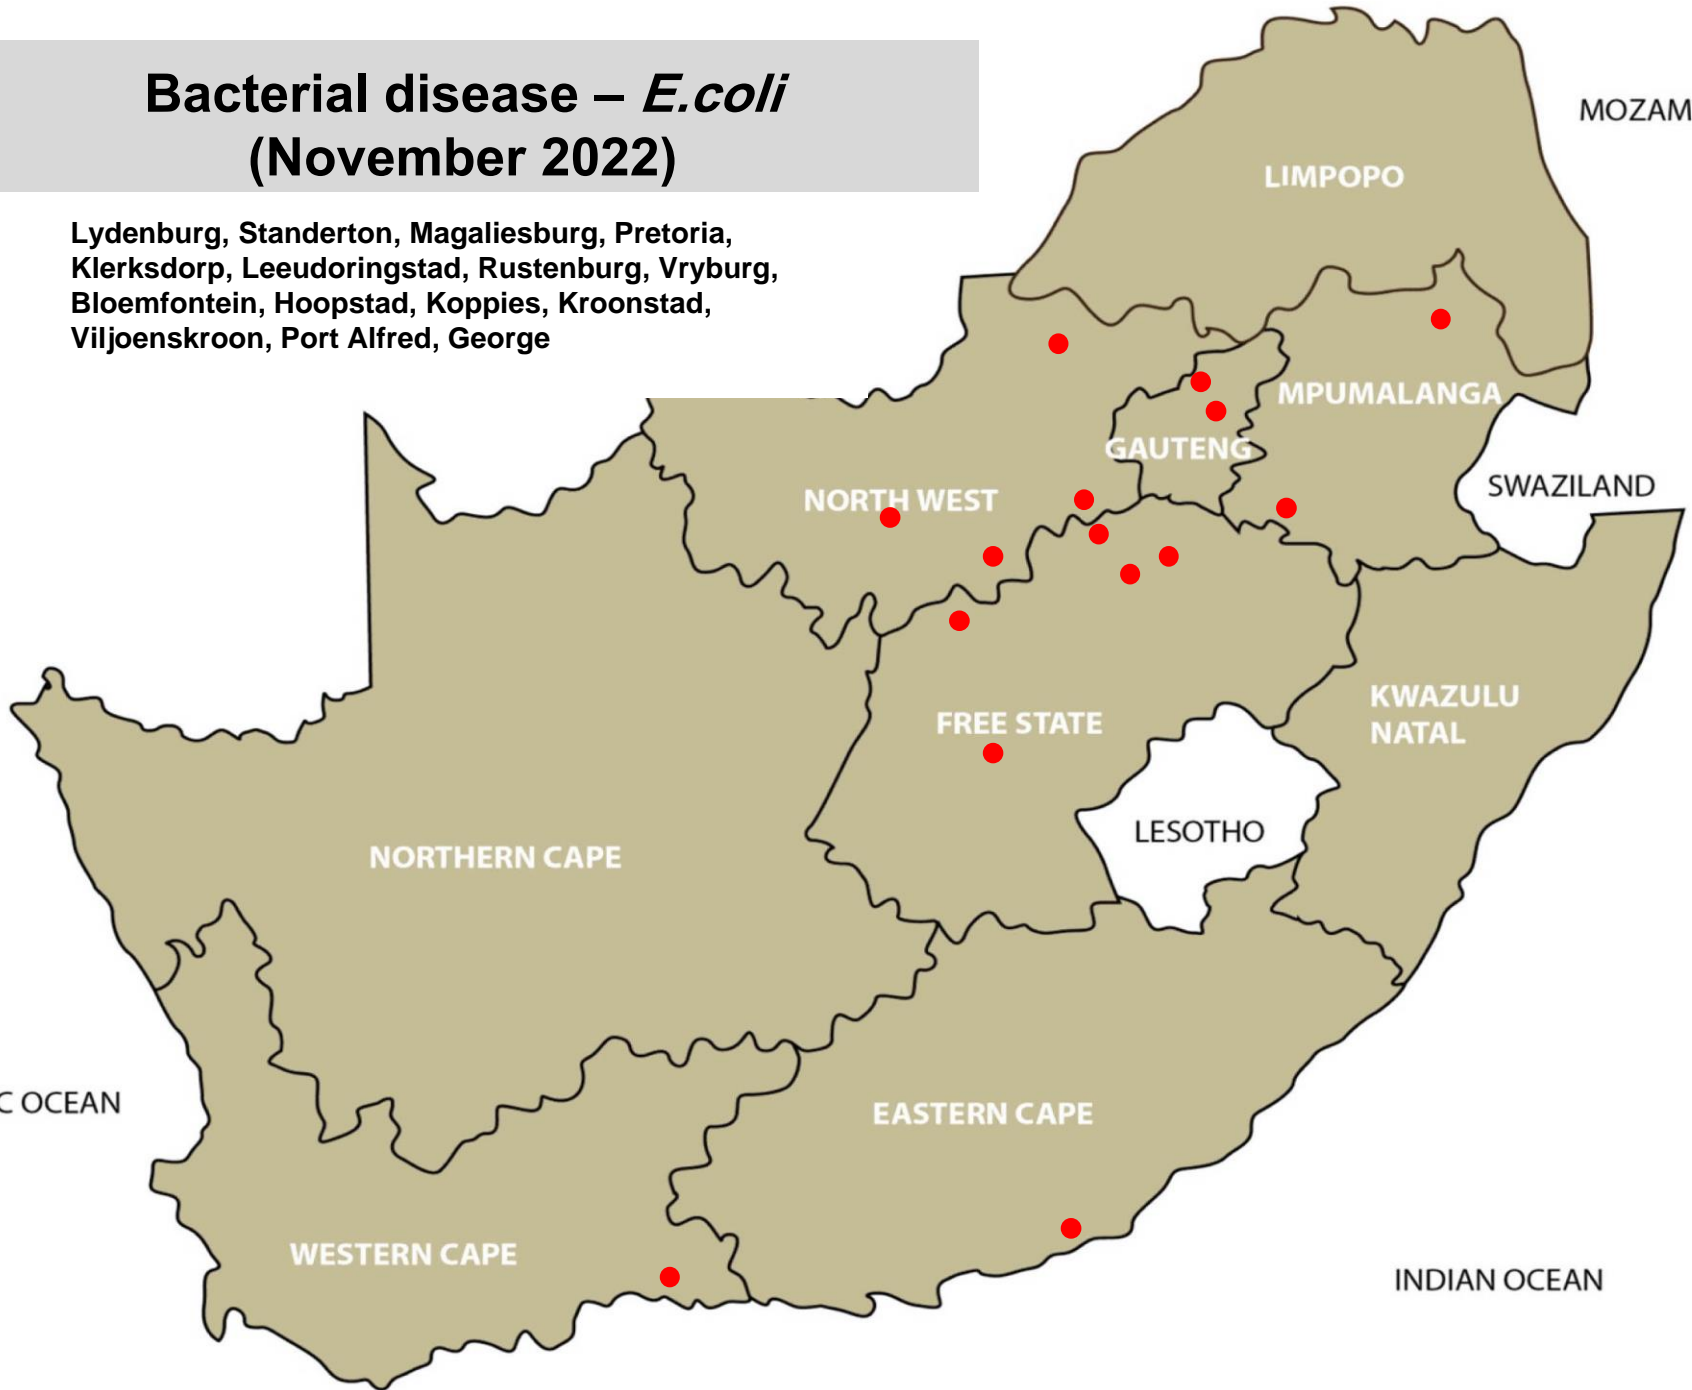

Bacterial disease – Bovine Brucellosis (November 2022)

Mokopane, Brits, Christiana, Klerksdorp,
Lichtenburg, Rustenburg, Vryburg, Bloemfontein,
Clocolan, Frankfort, Hoopstad, Kroonstad, Reitz,
Winburg, Kimberley

Bacterial disease – Ovine brucellosis

Brucella ovis (November 2022)

Dewetsdorp, Oranjeville, Graaff-Reinet, Calvinia, De Aar, Kimberley, Upington

Bacterial disease – *E.coli* (November 2022)

Lydenburg, Standerton, Magaliesburg, Pretoria,
Klerksdorp, Leeudoringstad, Rustenburg, Vryburg,
Bloemfontein, Hoopstad, Koppies, Kroonstad,
Viljoenskroon, Port Alfred, George

Bacterial disease - Salmonellosis (November 2022)

Delmas, Potchefstroom, Viljoenskroon, Adelaide

Bacterial disease – Enzootic abortion (November 2022)

Bacterial disease – Johne's disease (November 2022)

Bacterial disease – Blackquarter (November 2022)

Ermelo, Grootvlei, Lydenburg, Volksrust,
Hammanskraal, Bloemhof, Potchefstroom, Schweizer-
Reneke, Dewetsdorp, Koppies, Kroonstad, Reitz, Vrede,
Warden, Winburg, Bergville, Kokstad, Elliot, Colesberg

Bacterial disease - Swelled head (November 2022)