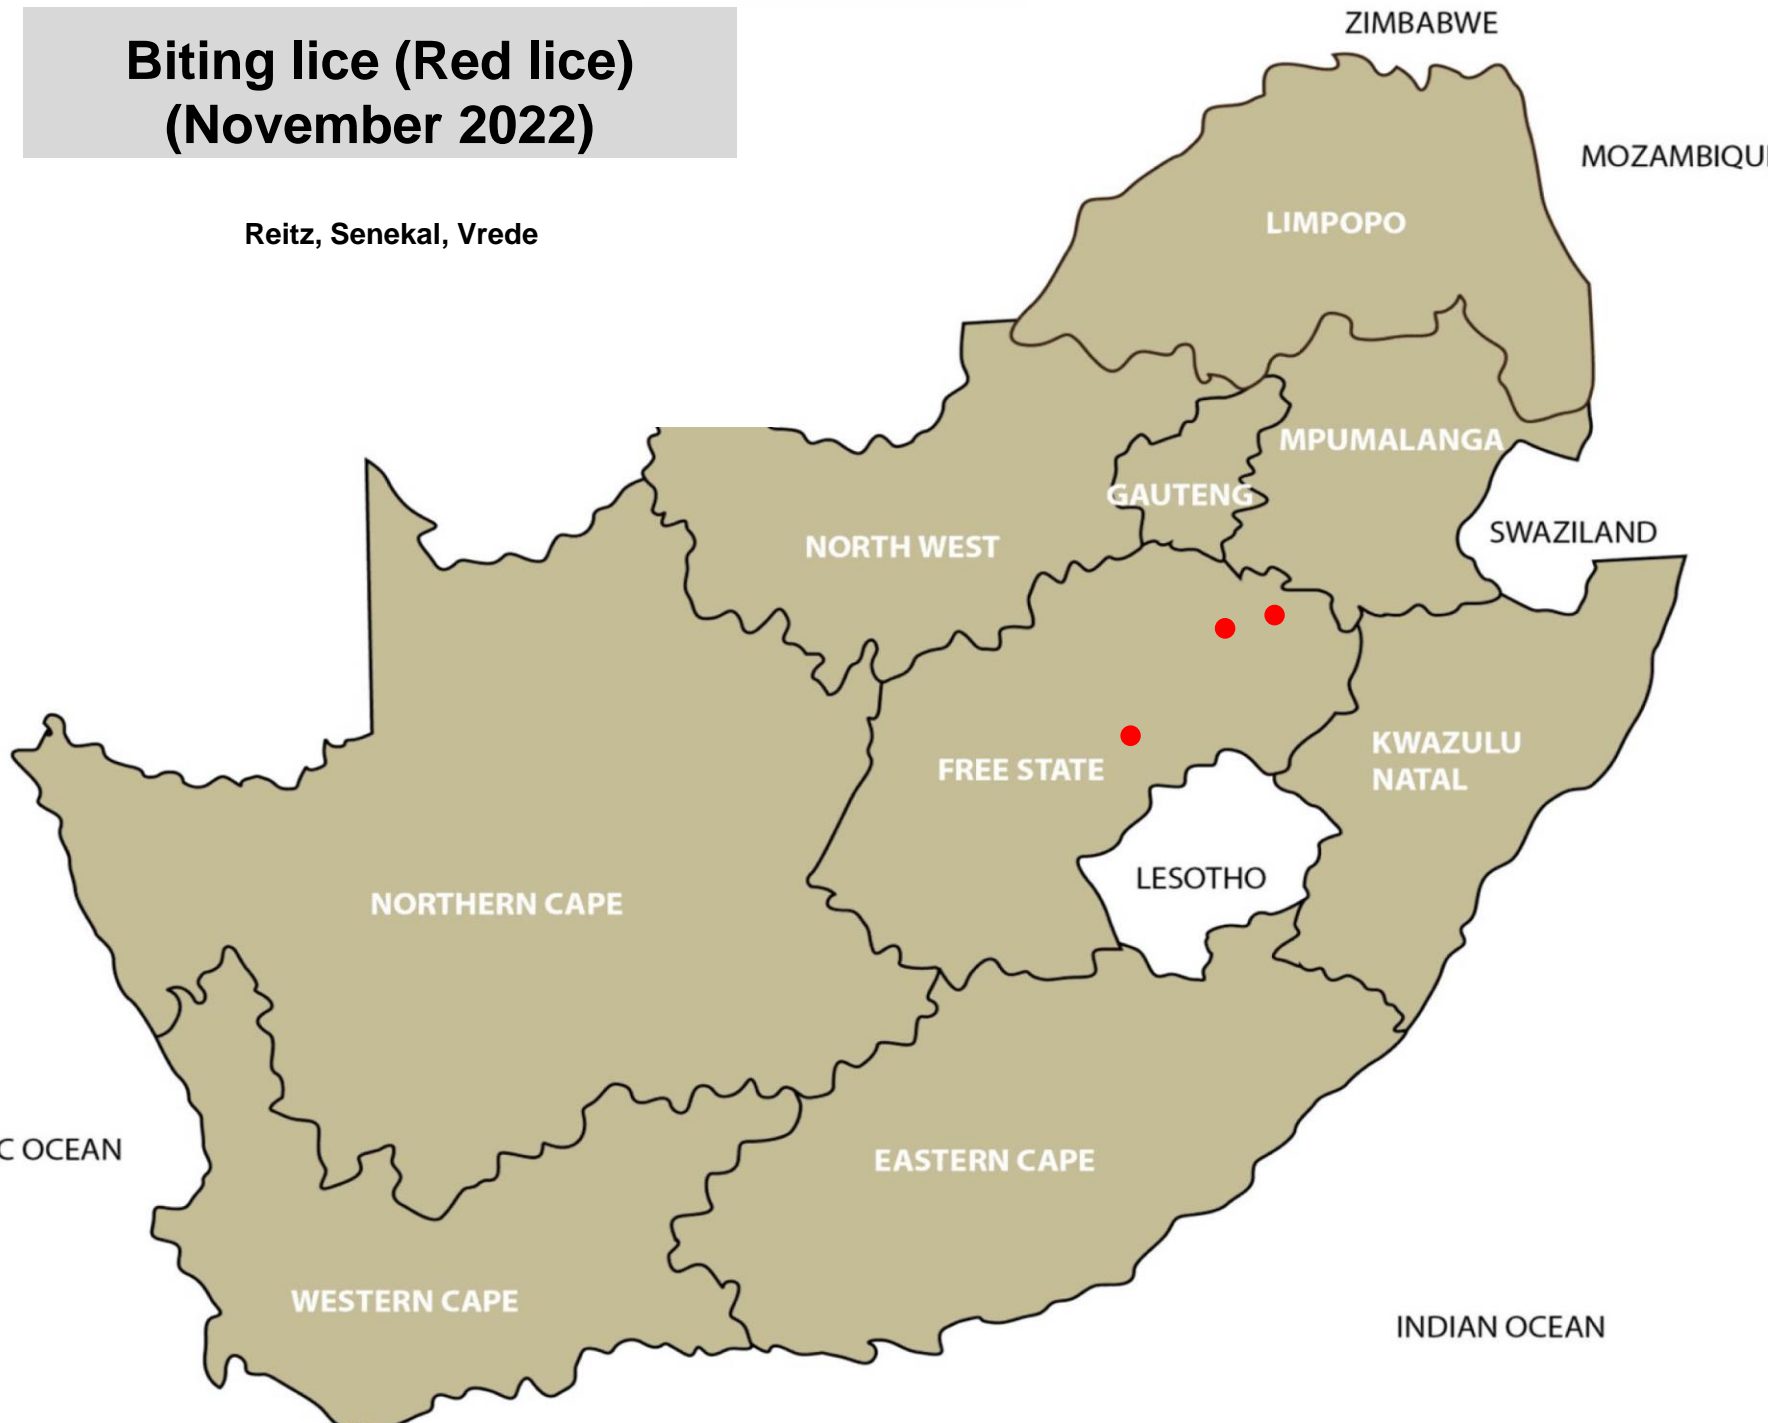

Bont-legged ticks (November 2022)

Bethal, Hendrina, Lydenburg, Bronkhorstspuit, Hammanskraal, Pretoria, Bela-Bela, Mokopane, Polokwane, Thabazimbi, Christiana, Klerksdorp, Schweizer-Reneke, Bultfontein, Clocolan, Ficksburg, Gariep Dam, Hoopstad, Koppies, Kroonstad, Memel, Oranjeville, Parys, Viljoenskroon, Vrede, Warden, Bergville, Underberg, Steynsburg, Heidelberg, Oudtshoorn, De Aar, Kimberley, Postmasburg, Upington

Red-legged tick (November 2022)

Christiana, Schweizer-Reneke, Bloemfontein,
Bultfontein, Clocolan, Hoopstad, Memel,
Oranjeville, Warden, Wesselsbron, Underberg,
Steynsburg

Paralysis ticks (November 2022)

Ermelo, Volksrust, Oranjeville, Bergville

Biting lice (Red lice) (November 2022)

Reitz, Senekal, Vrede

Sucking lice (Blue lice) (November 2022)

Riversdale, Kimberley, Postmasburg

Sheep scab (November 2022)

Lydenburg, Nigel, Clocolan, Ficksburg,
Hoopstad, Oranjeville, Kokstad, Elliot,
Underberg, George, Heidelberg, Oudtshoorn,
Riversdale

Screw-worm (November 2022)

Nelspruit, Bronkhorstspuit, Mokopane, Thabazimbi,
Alexandria, Riversdale