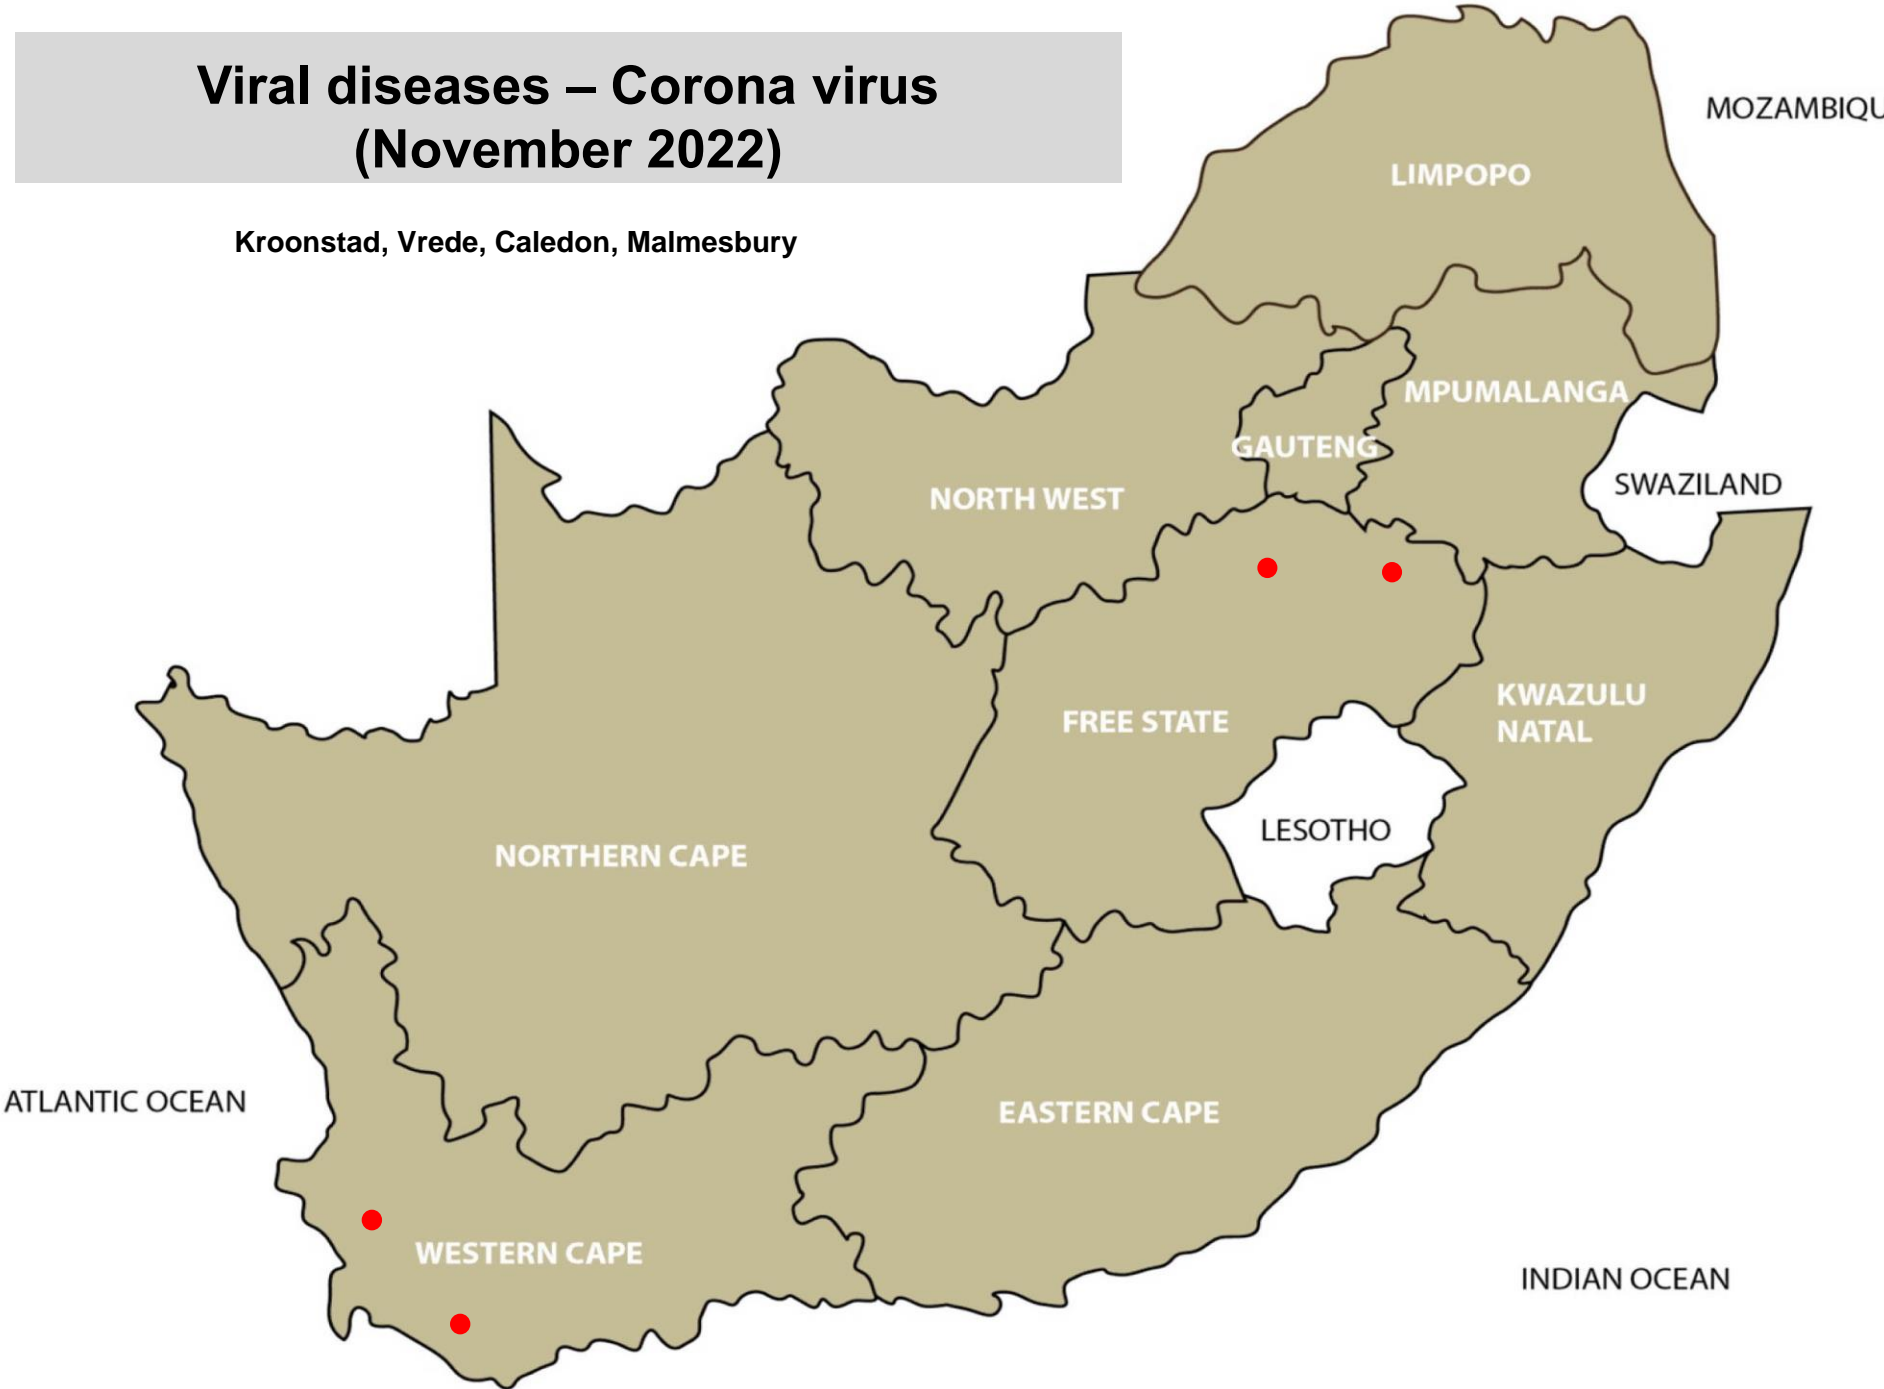

Bronkhorstspuit, Kokstad, Alexandria, Elliot, George,
Malmesbury, Riversdale

Viral diseases – Foot and Mouth Disease (November 2022)

No report received

Viral diseases – Corona virus (November 2022)

Kroonstad, Vrede, Caledon, Malmesbury

Viral diseases – Rota virus (November 2022)

Ermelo, Hoopstad, Kroonstad, Vrede, George, Malmesbury,
Stellenbosch

Viral disease – Warts (November 2022)

Lydenburg, Nelspruit, Hammanskraal, Christiana, Potchefstroom, Clocolan, Senekal, Viljoenskroon, Bergville, Dundee, Kokstad, Mooi River, Mtubatuba, Underberg, Elliot, Riversdale

Viral disease – Orf (November 2022)

Lydenburg, Malalane, Hammanskraal, Bela-Bela, Christiana, Hoopstad, Kroonstad, Oranjeville, Viljoenskroon, Zastron, Estcourt, Kokstad, Mtubatuba, Underberg, Aliwal North, Elliot, Graaff-Reinet, Queenstown, Oudtshoorn, Stellenbosch, Kathu, Kimberley