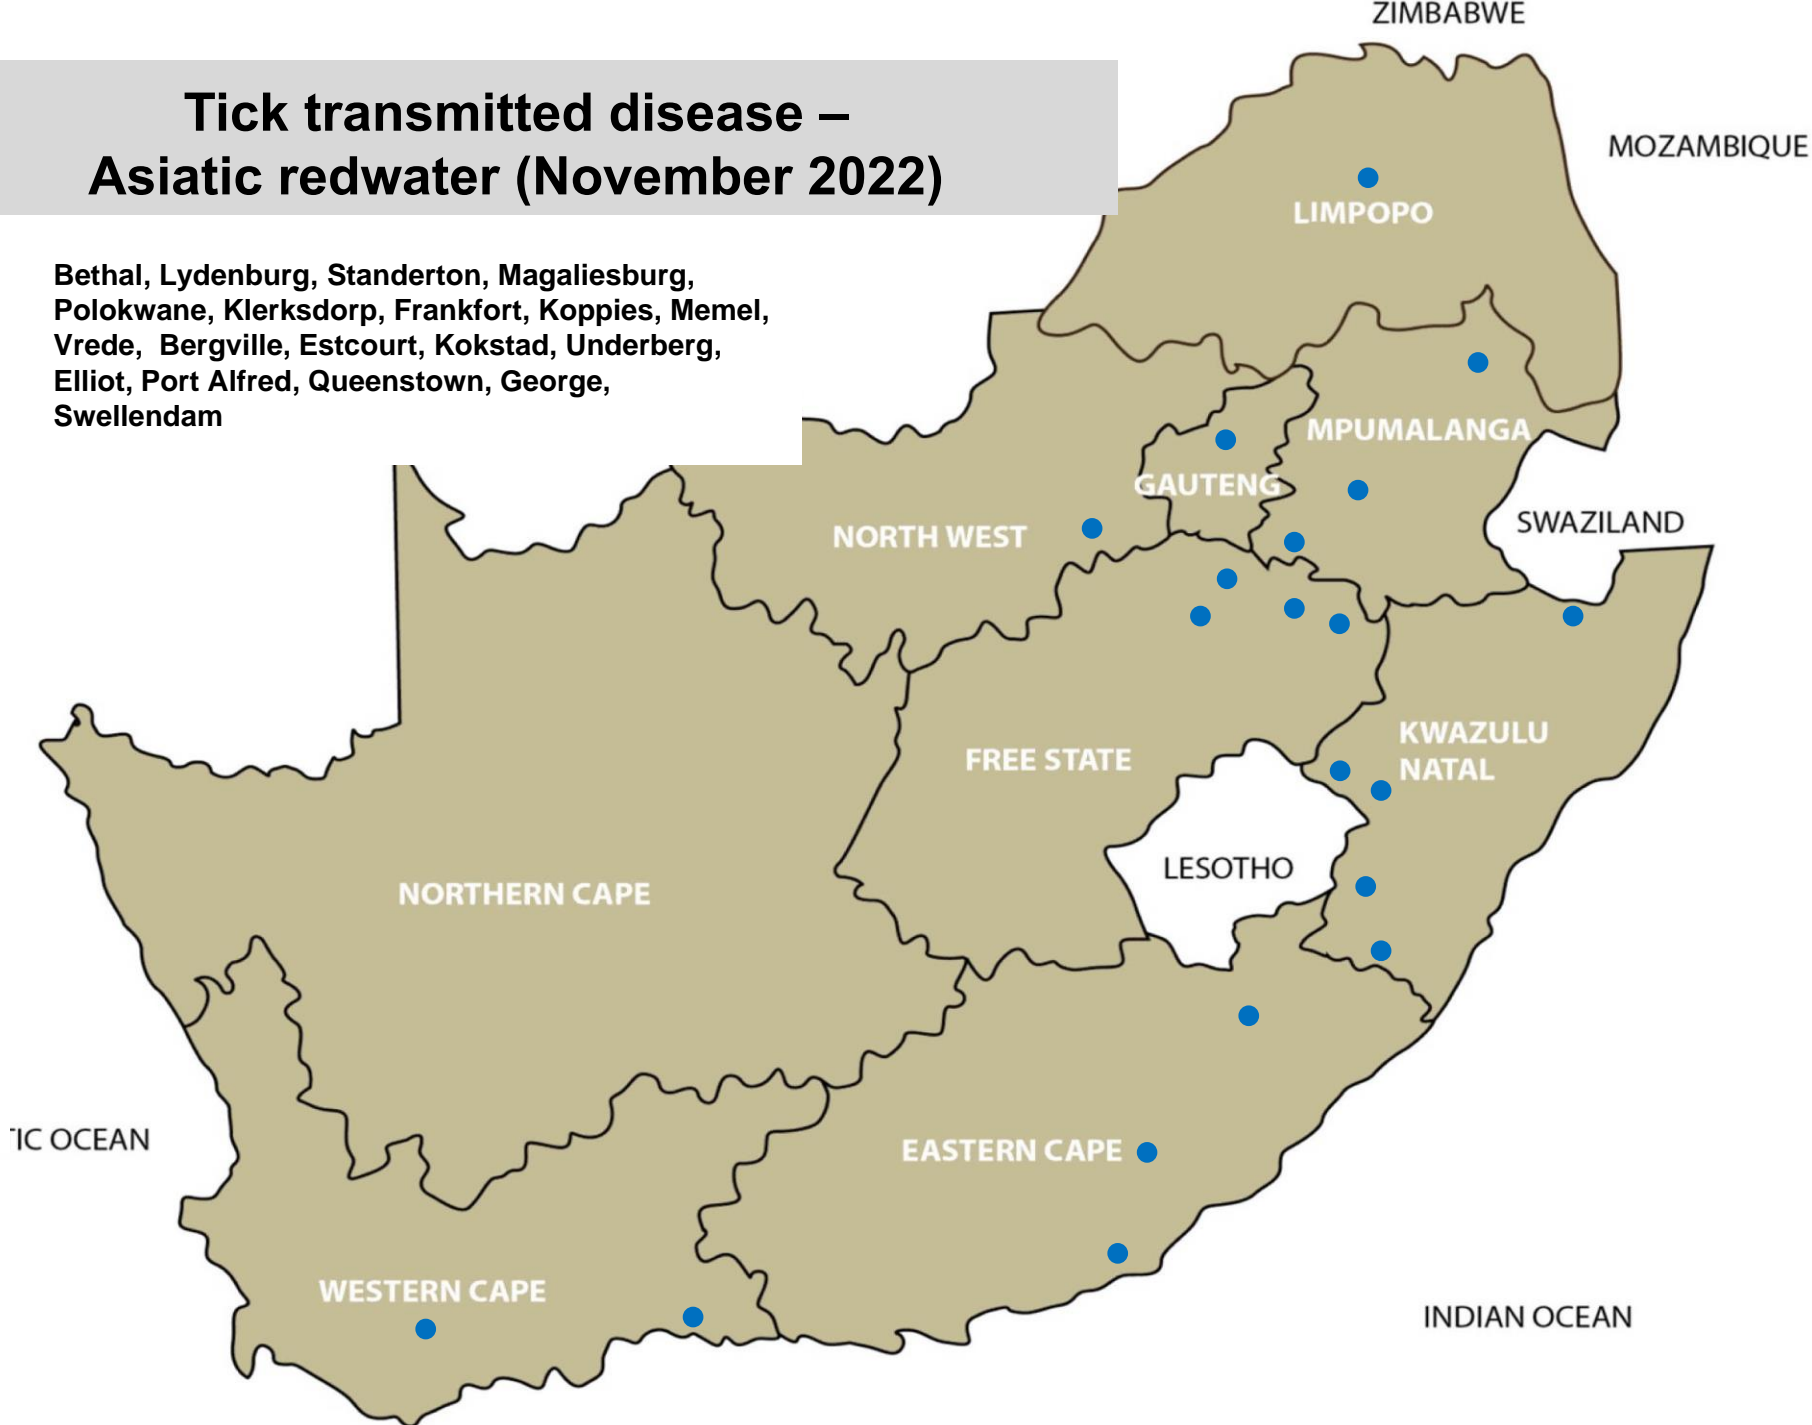

Coccidiosis (November 2022)

Pretoria, Klerksdorp, Potchefstroom, Bloemfontein, Koppies, Oranjeville, Reitz, Wesselsbron, Zastron, Bergville, Dundee, Kokstad, Underberg, Vryheid, Aliwal North, Bathurst, Elliot, Port Alfred, Darling, George, Postmasburg

Cryptosporidiosis (November 2022)

Bethal, Ermelo, Hendrina, Lydenburg, Nelspruit, Standerton, Bapsfontein, Bronkhorstspuit, Magaliesburg, Nigel, Pretoria, Bloemhof, Brits, Potchefstroom, Schweizer-Reneke, Ficksburg, Hoopstad, Koppies, Kroonstad, Oranjeville, Parys, Vrede, Bergville, Dundee, Kokstad, Newcastle, Underberg, Vryheid, Elliot, Darling, George, Heidelberg, Malmesbury, Stellenbosch, Swellendam

Tick transmitted disease - African redwater (November 2022)

Lydenburg, Volksrust, Bapsfontein, Hammanskraal, Magaliesburg, Mokopane, Klerksdorp, Stella, Frankfort, Hoopstad, Kroonstad, Parys, Reitz, Warden, Bergville, Dundee, Kokstad, Mtubatuba, Newcastle, Underberg, Elliot, George, Heidelberg, Riversdale

Tick transmitted disease – Asiatic redwater (November 2022)

Bethal, Lydenburg, Standerton, Magaliesburg,
Polokwane, Klerksdorp, Frankfort, Koppies, Memel,
Vrede, Bergville, Estcourt, Kokstad, Underberg,
Elliot, Port Alfred, Queenstown, George,
Swellendam