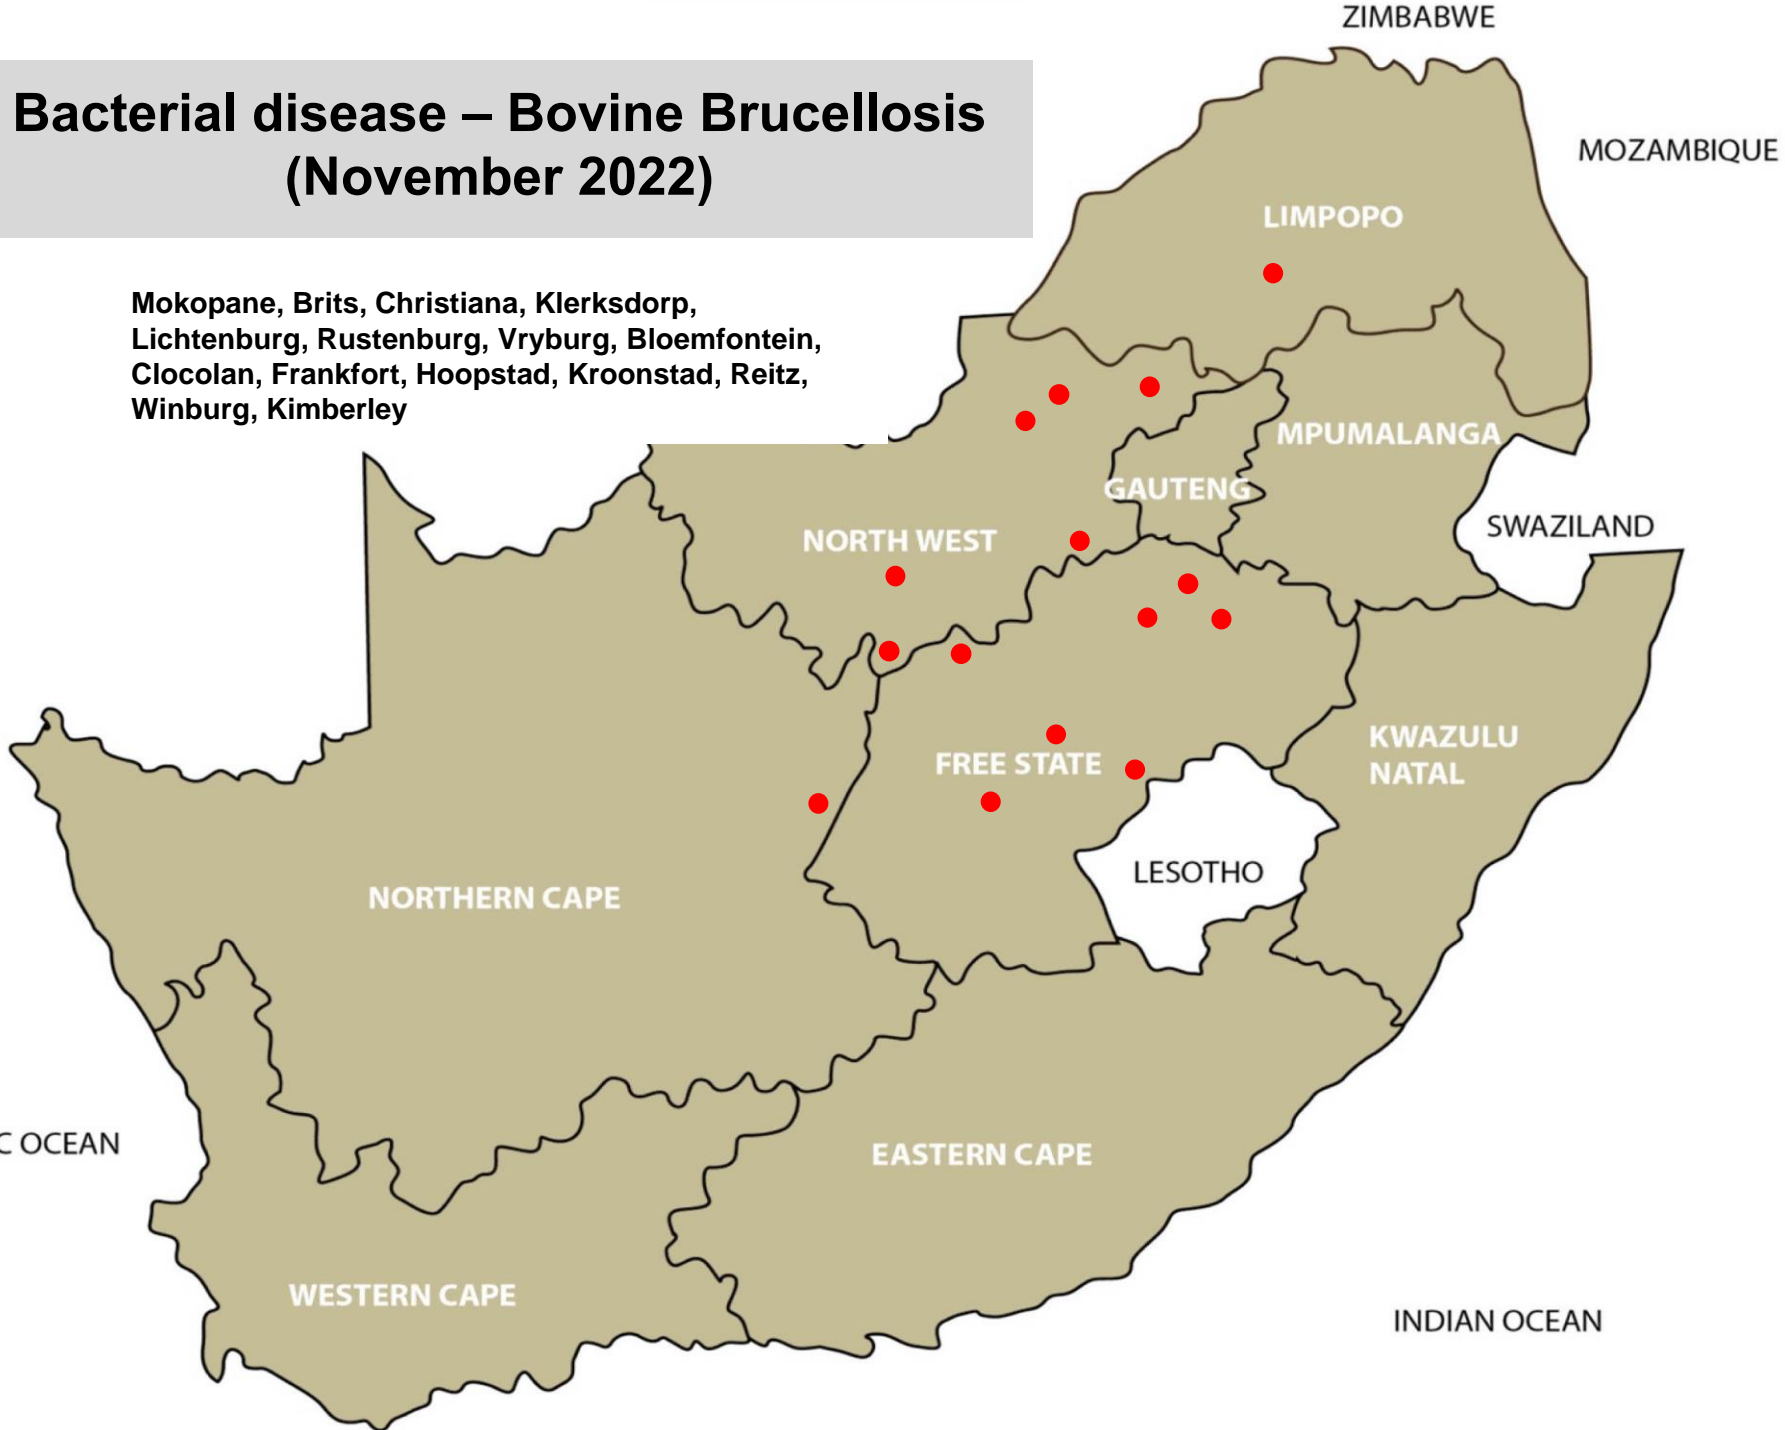

Viral disease – Orf (November 2022)

Lydenburg, Malalane, Hammanskraal, Bela-Bela, Christiana, Hoopstad, Kroonstad, Oranjeville, Viljoenskroon, Zastron, Estcourt, Kokstad, Mtubatuba, Underberg, Aliwal North, Elliot, Graaff-Reinet, Queenstown, Oudtshoorn, Stellenbosch, Kathu, Kimberley

Viral diseases – Rabies (cattle) (November 2022)

Clocolan, Stutterheim

Viral diseases – Jaagsiekte (November 2022)

No report received

Fungal disease – Ringworm (November 2022)

Delmas, Lydenburg, Nelspruit, Hammanskraal, Irene, Christiana, Rustenburg, Koppies, Kroonstad, Reitz, Viljoenskroon, Kokstad, Mtubatuba, Underberg, Elliot, Steynsburg, Riversdale, Stellenbosch, Kimberley

Bacterial disease – Bovine Brucellosis (November 2022)

Mokopane, Brits, Christiana, Klerksdorp,
Lichtenburg, Rustenburg, Vryburg, Bloemfontein,
Clocolan, Frankfort, Hoopstad, Kroonstad, Reitz,
Winburg, Kimberley