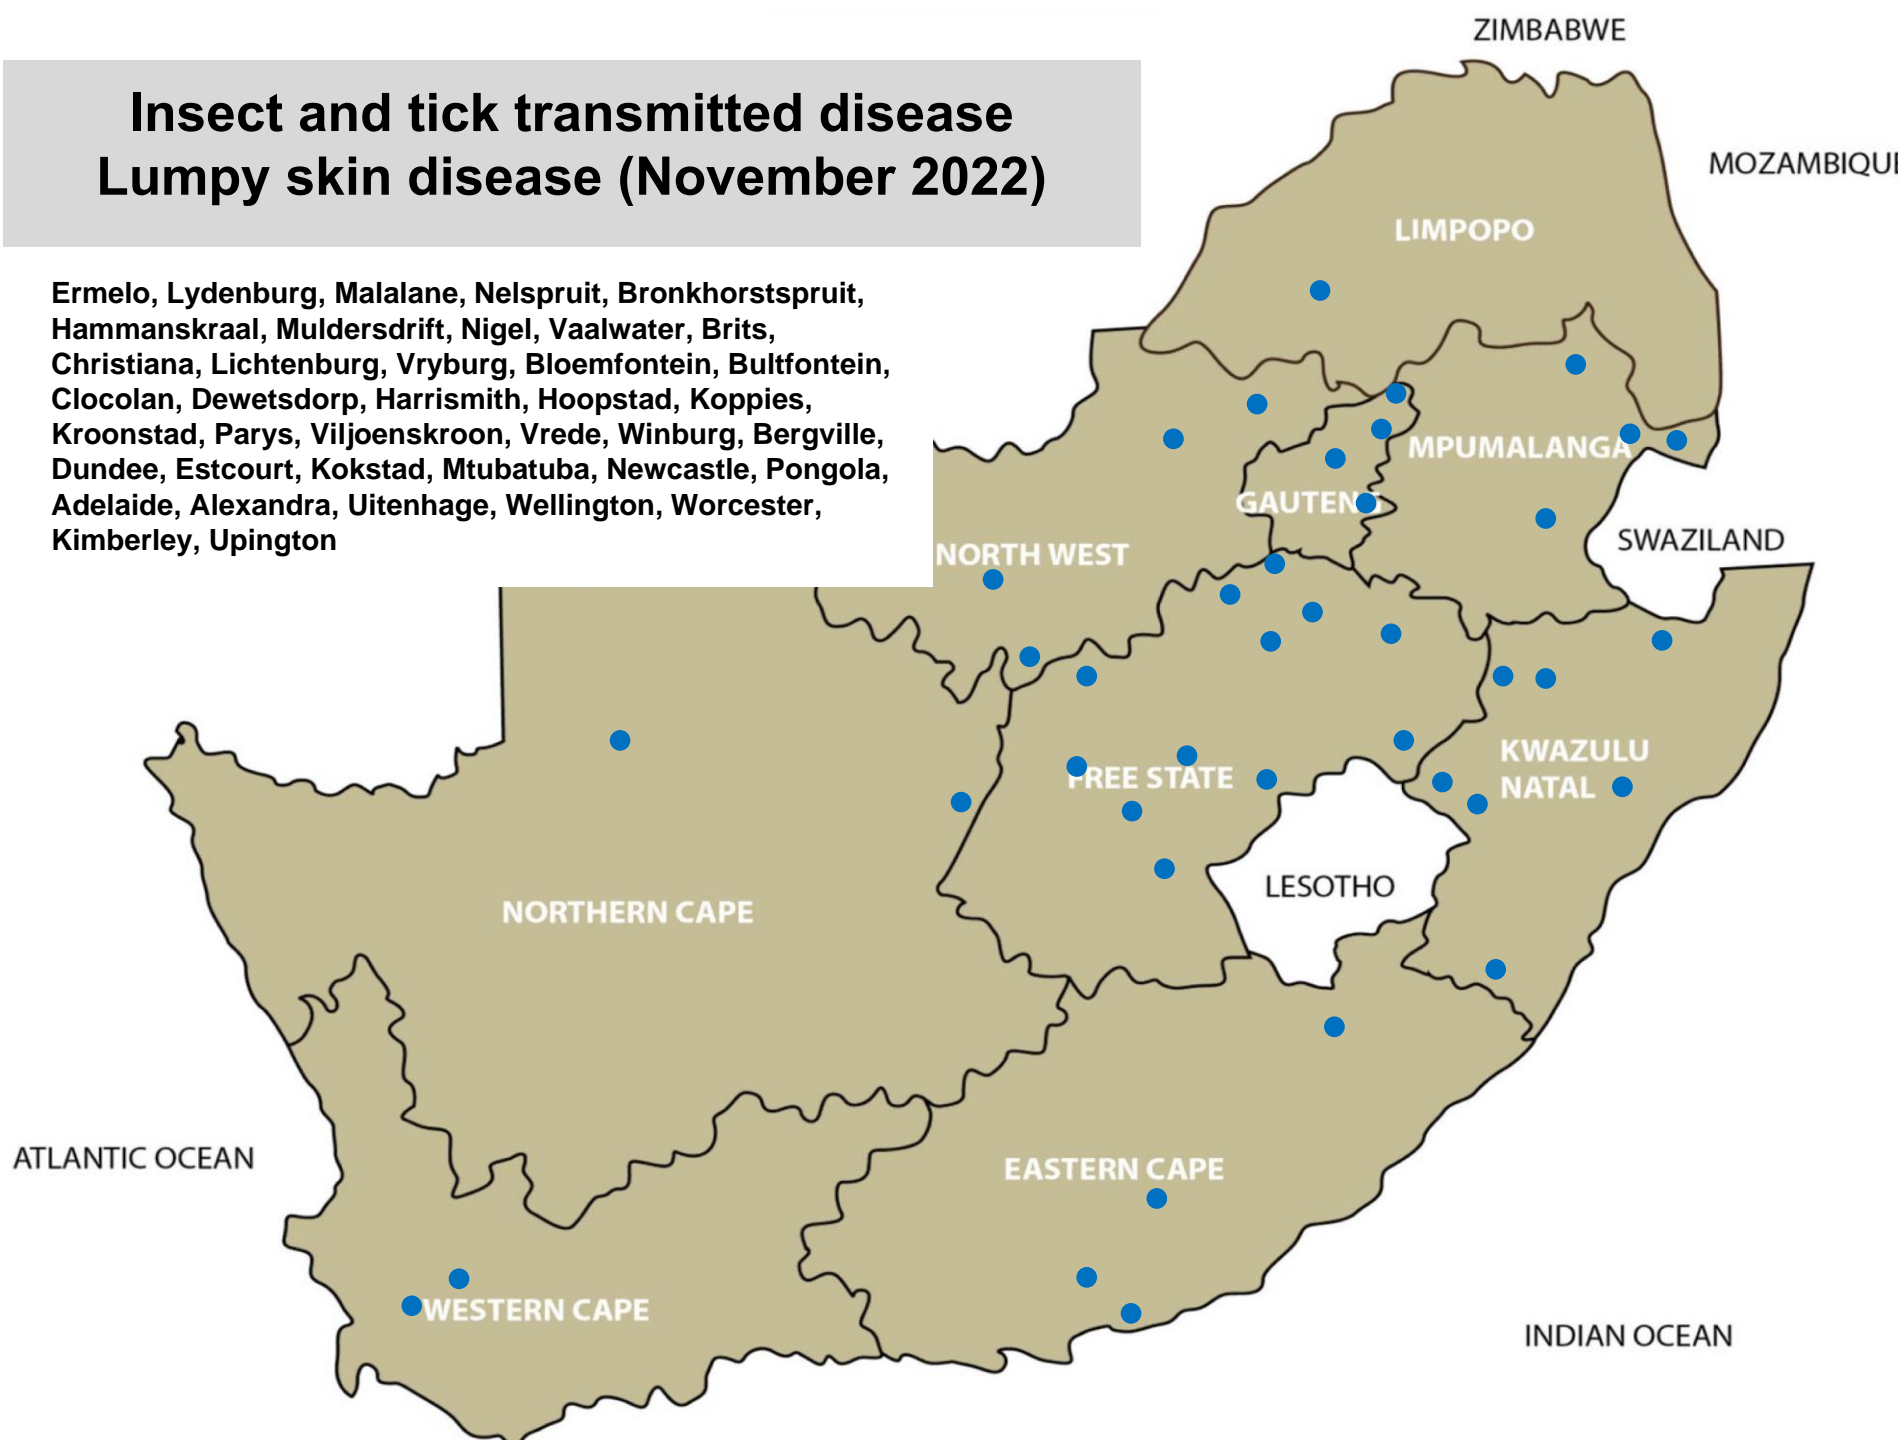

Venereal disease - Trichomonosis (November 2022)

Grootvlei, Standerton, Volksrust, Bapsfontein, Polokwane, Klerksdorp, Rustenburg, Vryburg, Bloemfontein, Bothaville, Clocolan, Hertzogville, Hoopstad, Koppies, Kroonstad, Reitz, Viljoenskroon, Vrede, Warden, Wesselsbron, Winburg, Zastron, Bergville, Pongola, Vryheid, Aliwal North, Queenstown

Venereal disease – Vibriosis (November 2022)

Grootvlei, Hendrina, Polokwane, Christiana, Vryburg,
Bloemfontein, Clocolan, Hertzogville, Hoopstad, Koppies,
Kroonstad, Viljoenskroon, Wesselsbron, Winburg, Underberg

Venereal disease – Pizzle disease (November 2022)

No report received

Insect and tick transmitted disease Lumpy skin disease (November 2022)

Ermelo, Lydenburg, Malalane, Nelspruit, Bronkhorstspuit, Hammanskraal, Muldersdrift, Nigel, Vaalwater, Brits, Christiana, Lichtenburg, Vryburg, Bloemfontein, Bultfontein, Clocolan, Dewetsdorp, Harrismith, Hoopstad, Koppies, Kroonstad, Parys, Viljoenskroon, Vrede, Winburg, Bergville, Dundee, Estcourt, Kokstad, Mtubatuba, Newcastle, Pongola, Adelaide, Alexandra, Uitenhage, Wellington, Worcester, Kimberley, Upington

Insect transmitted disease Three-day stiffnessickness (November 2022)

Krugersdorp, Christiana, Leeudoringstad,
Schweizer-Reneke, Bultfontein, Clocolan,
Kroonstad, Vrede, Mtubatuba, Pongola,
Alexandria, Heidelberg, Kimberley