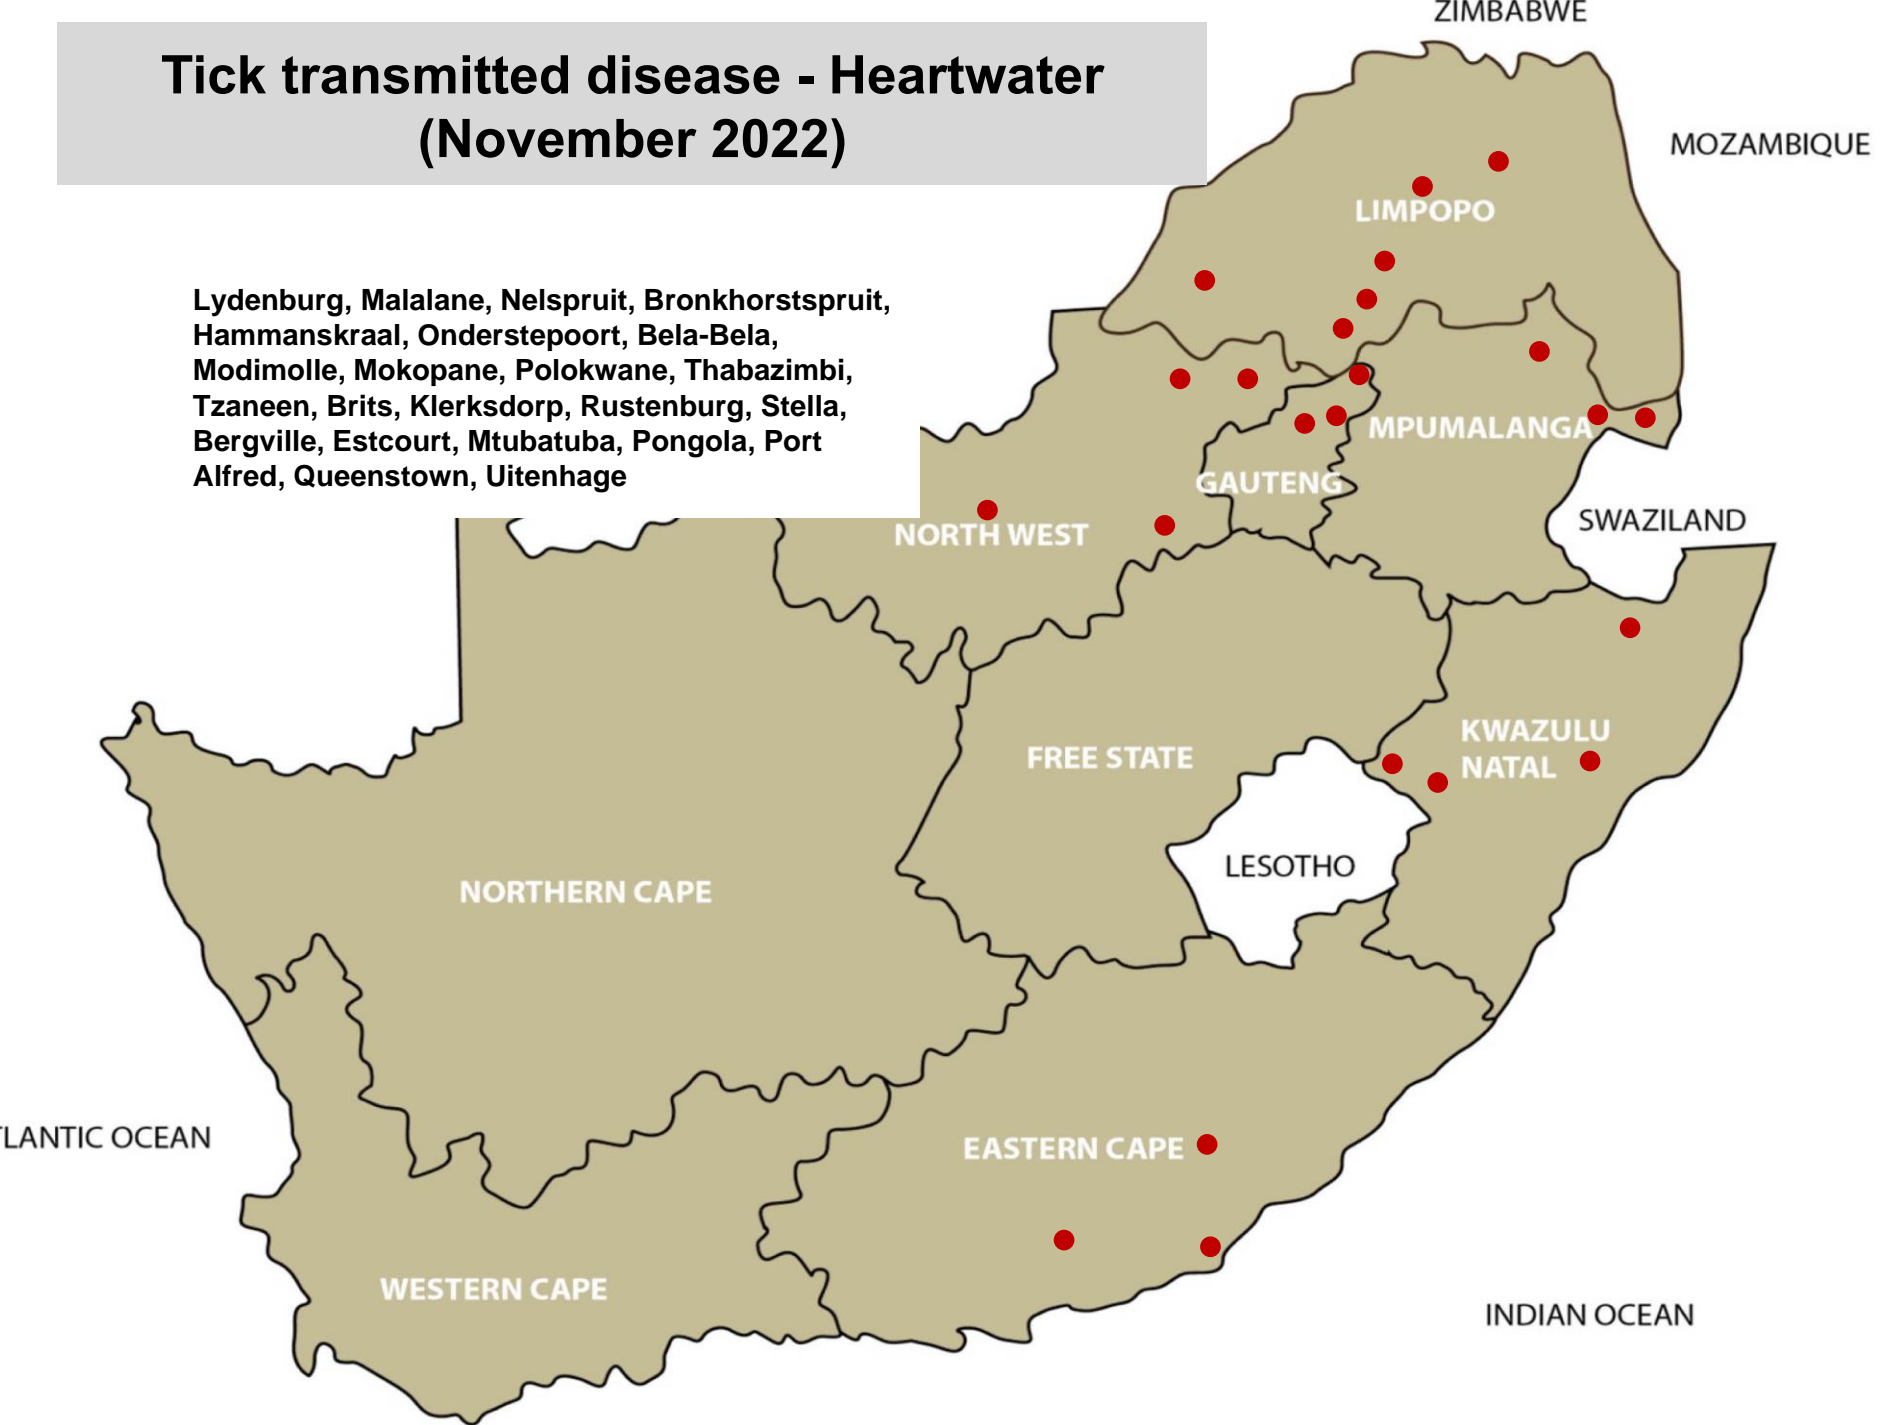

Tick transmitted disease - African redwater (November 2022)

Lydenburg, Volksrust, Bapsfontein, Hammanskraal, Magaliesburg, Mokopane, Klerksdorp, Stella, Frankfort, Hoopstad, Kroonstad, Parys, Reitz, Warden, Bergville, Dundee, Kokstad, Mtubatuba, Newcastle, Underberg, Elliot, George, Heidelberg, Riversdale

Tick transmitted disease – Asiatic redwater (November 2022)

Bethal, Lydenburg, Standerton, Magaliesburg,
Polokwane, Klerksdorp, Frankfort, Koppies, Memel,
Vrede, Bergville, Estcourt, Kokstad, Underberg,
Elliot, Port Alfred, Queenstown, George,
Swellendam

Tick and biting fly transmitted disease Anaplasmosis (November 2022)

Grootvlei, Lydenburg, Standerton, Magaliesburg, Mokopane, Polokwane, Christiana, Klerksdorp, Rustenburg, Vryburg, Bloemfontein, Clocolan, Dewetsdorp, Hoopstad, Kroonstad, Vrede, Winburg, Bergville, Alexandria, Queenstown, Darling, George, Malmesbury, Riversdale, Stellenbosch

Tick transmitted disease - Heartwater (November 2022)

Lydenburg, Malalane, Nelspruit, Bronkhorstspuit, Hammanskraal, Onderstepoort, Bela-Bela, Modimolle, Mokopane, Polokwane, Thabazimbi, Tzaneen, Brits, Klerksdorp, Rustenburg, Stella, Bergville, Estcourt, Mtubatuba, Pongola, Port Alfred, Queenstown, Uitenhage