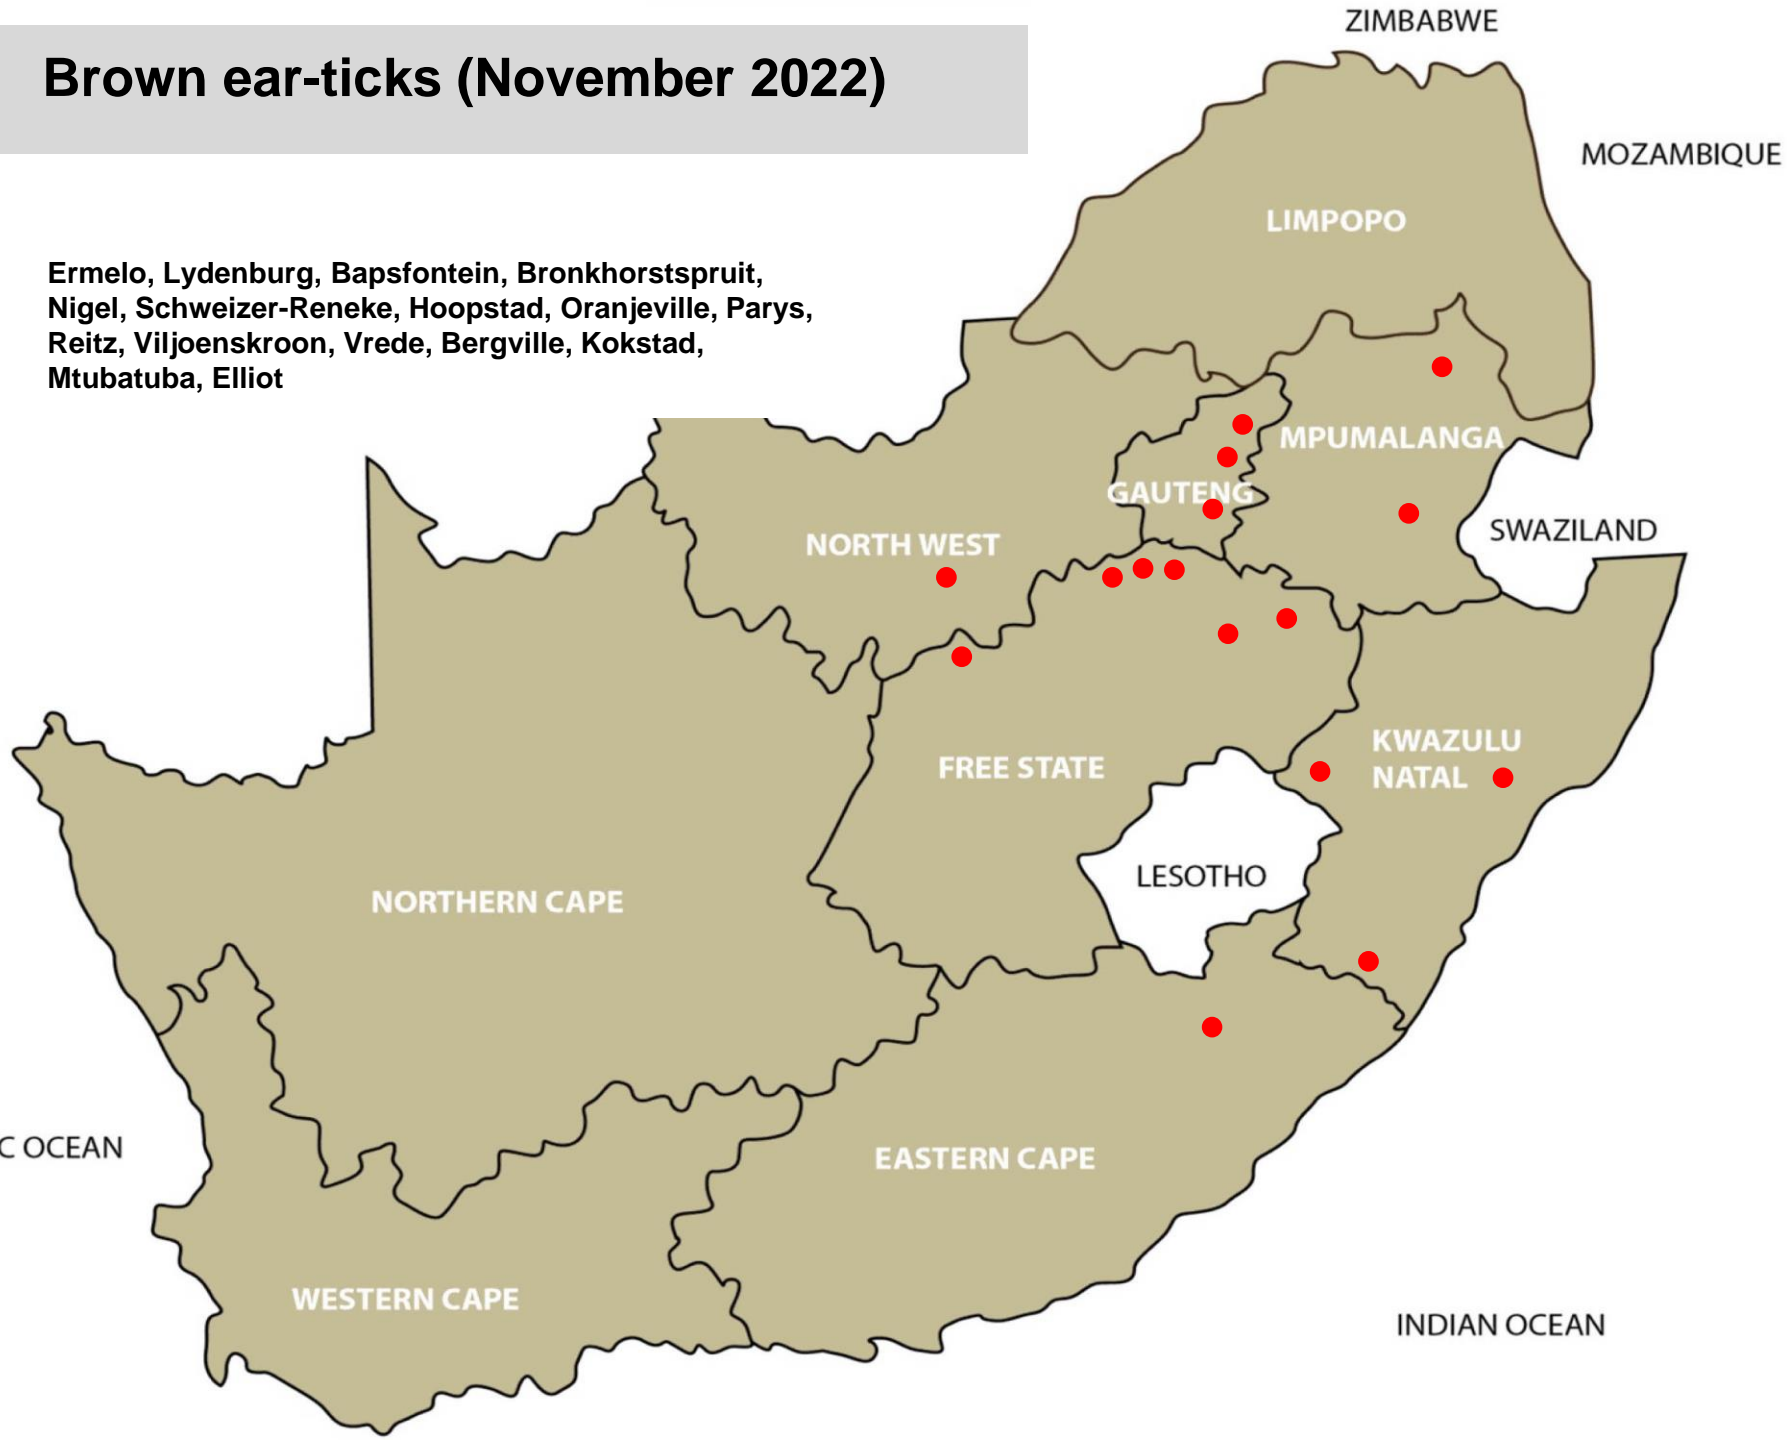

Blue ticks (November 2022)

Bethal, Lydenburg, Nelspruit, Standerton, Nigel, Mokopane, Polokwane, Tzaneen, Klerksdorp, Schweizer-Reneke, Vryburg, Bloemfontein, Clocolan, Ficksburg, Gariep Dam, Hoopstad, Kroonstad, Memel, Parys, Viljoenskroon, Vrede, Warden, Zastron, Bergville, Dundee, Kokstad, Mtubatuba, Underberg, Aliwal North, Elliot, Darling, George, Heidelberg, Oudtshoorn

Resistant Blue ticks (November 2022)

Bont ticks (November 2022)

Lydenburg, Nelspruit, Hammanskraal, Pretoria,
Modimolle, Mokopane, Thabazimbi, Tzaneen,
Vaalwater, Klerksdorp, Rustenburg, Vryburg,
Bergville, Dundee, Mtubatuba, Pongola

Brown ear-ticks (November 2022)

Ermelo, Lydenburg, Bapsfontein, Bronkhorstspuit, Nigel, Schweizer-Reneke, Hoopstad, Oranjeville, Parys, Reitz, Viljoenskroon, Vrede, Bergville, Kokstad, Mtubatuba, Elliot

Bont-legged ticks (November 2022)

Bethal, Hendrina, Lydenburg, Bronkhorstspuit, Hammanskraal, Pretoria, Bela-Bela, Mokopane, Polokwane, Thabazimbi, Christiana, Klerksdorp, Schweizer-Reneke, Bultfontein, Clocolan, Ficksburg, Gariep Dam, Hoopstad, Koppies, Kroonstad, Memel, Oranjeville, Parys, Viljoenskroon, Vrede, Warden, Bergville, Underberg, Steynsburg, Heidelberg, Oudtshoorn, De Aar, Kimberley, Postmasburg, Upington