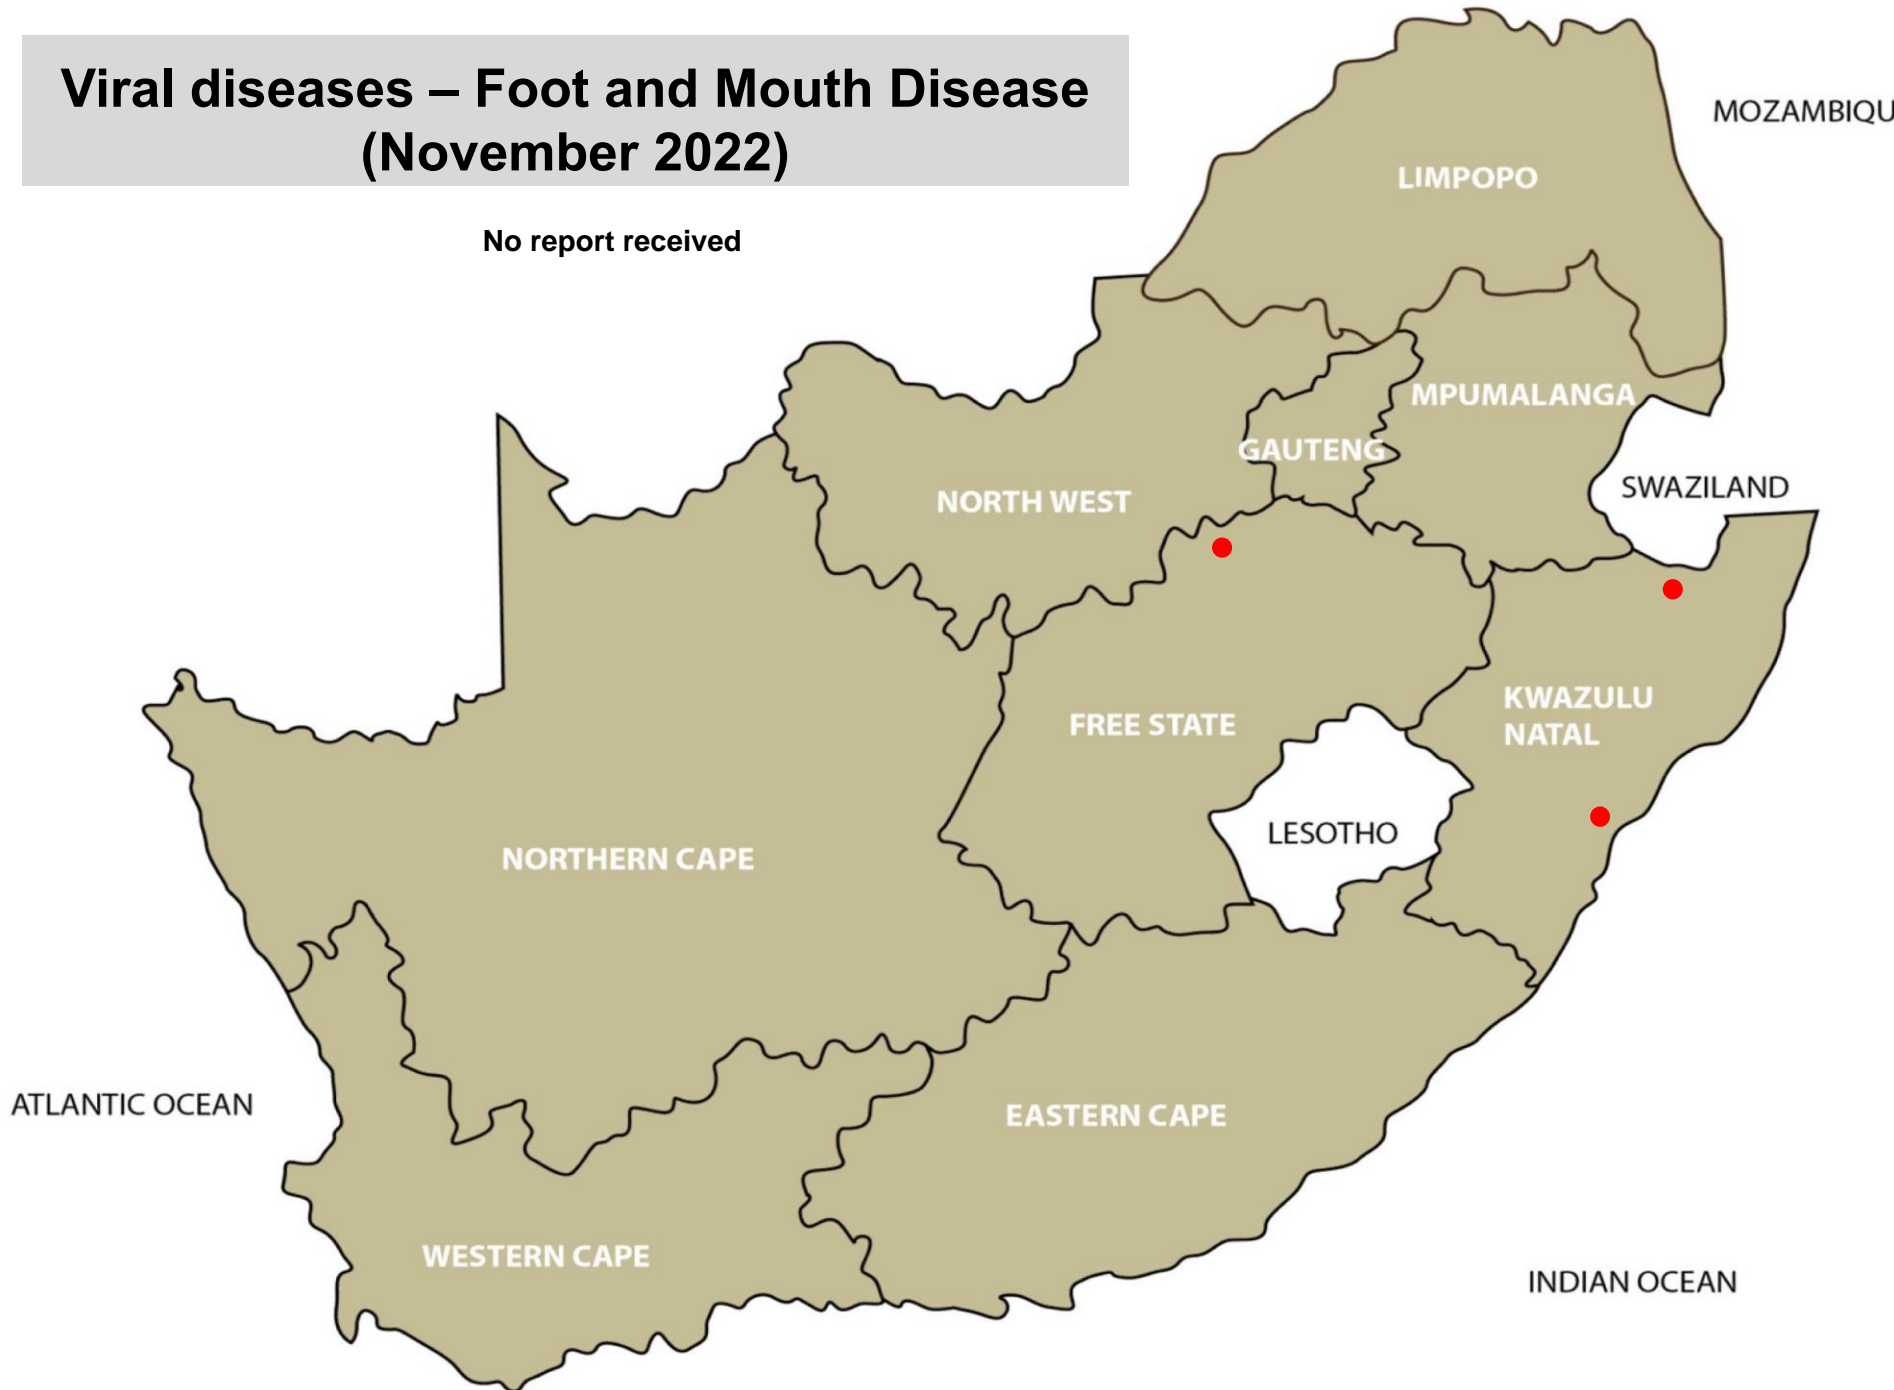

Viral disease - Snotsiekte (BMC) (November 2022)

Schweizer-Reneke, Kroonstad, Queenstown, Piketberg,
Kimberley

Viral diseases – Infectious Bovine Rhinotracheitis (IBR) (November 2022)

Christiana, Koppies, Kroonstad, Steynsburg,
Wellington

Viral diseases – Bovine Viral Diarrhoea (BVD) – November 2022

Koppies, Kroonstad

Viral diseases – Bovine Respiratory Syncytial Virus (BRSV) (November 2022)

Viral disease – Enzootic bovine leucosis (EBL) (November 2022)

Bronkhorstspuit, Kokstad, Alexandria, Elliot, George,
Malmesbury, Riversdale

Viral diseases – Foot and Mouth Disease (November 2022)

No report received

Viral diseases – Corona virus (November 2022)

Kroonstad, Vrede, Caledon, Malmesbury

Viral diseases – Rota virus (November 2022)

Ermelo, Hoopstad, Kroonstad, Vrede, George, Malmesbury,
Stellenbosch

Viral disease – Warts (November 2022)

Lydenburg, Nelspruit, Hammanskraal, Christiana, Potchefstroom, Clocolan, Senekal, Viljoenskroon, Bergville, Dundee, Kokstad, Mooi River, Mtubatuba, Underberg, Elliot, Riversdale