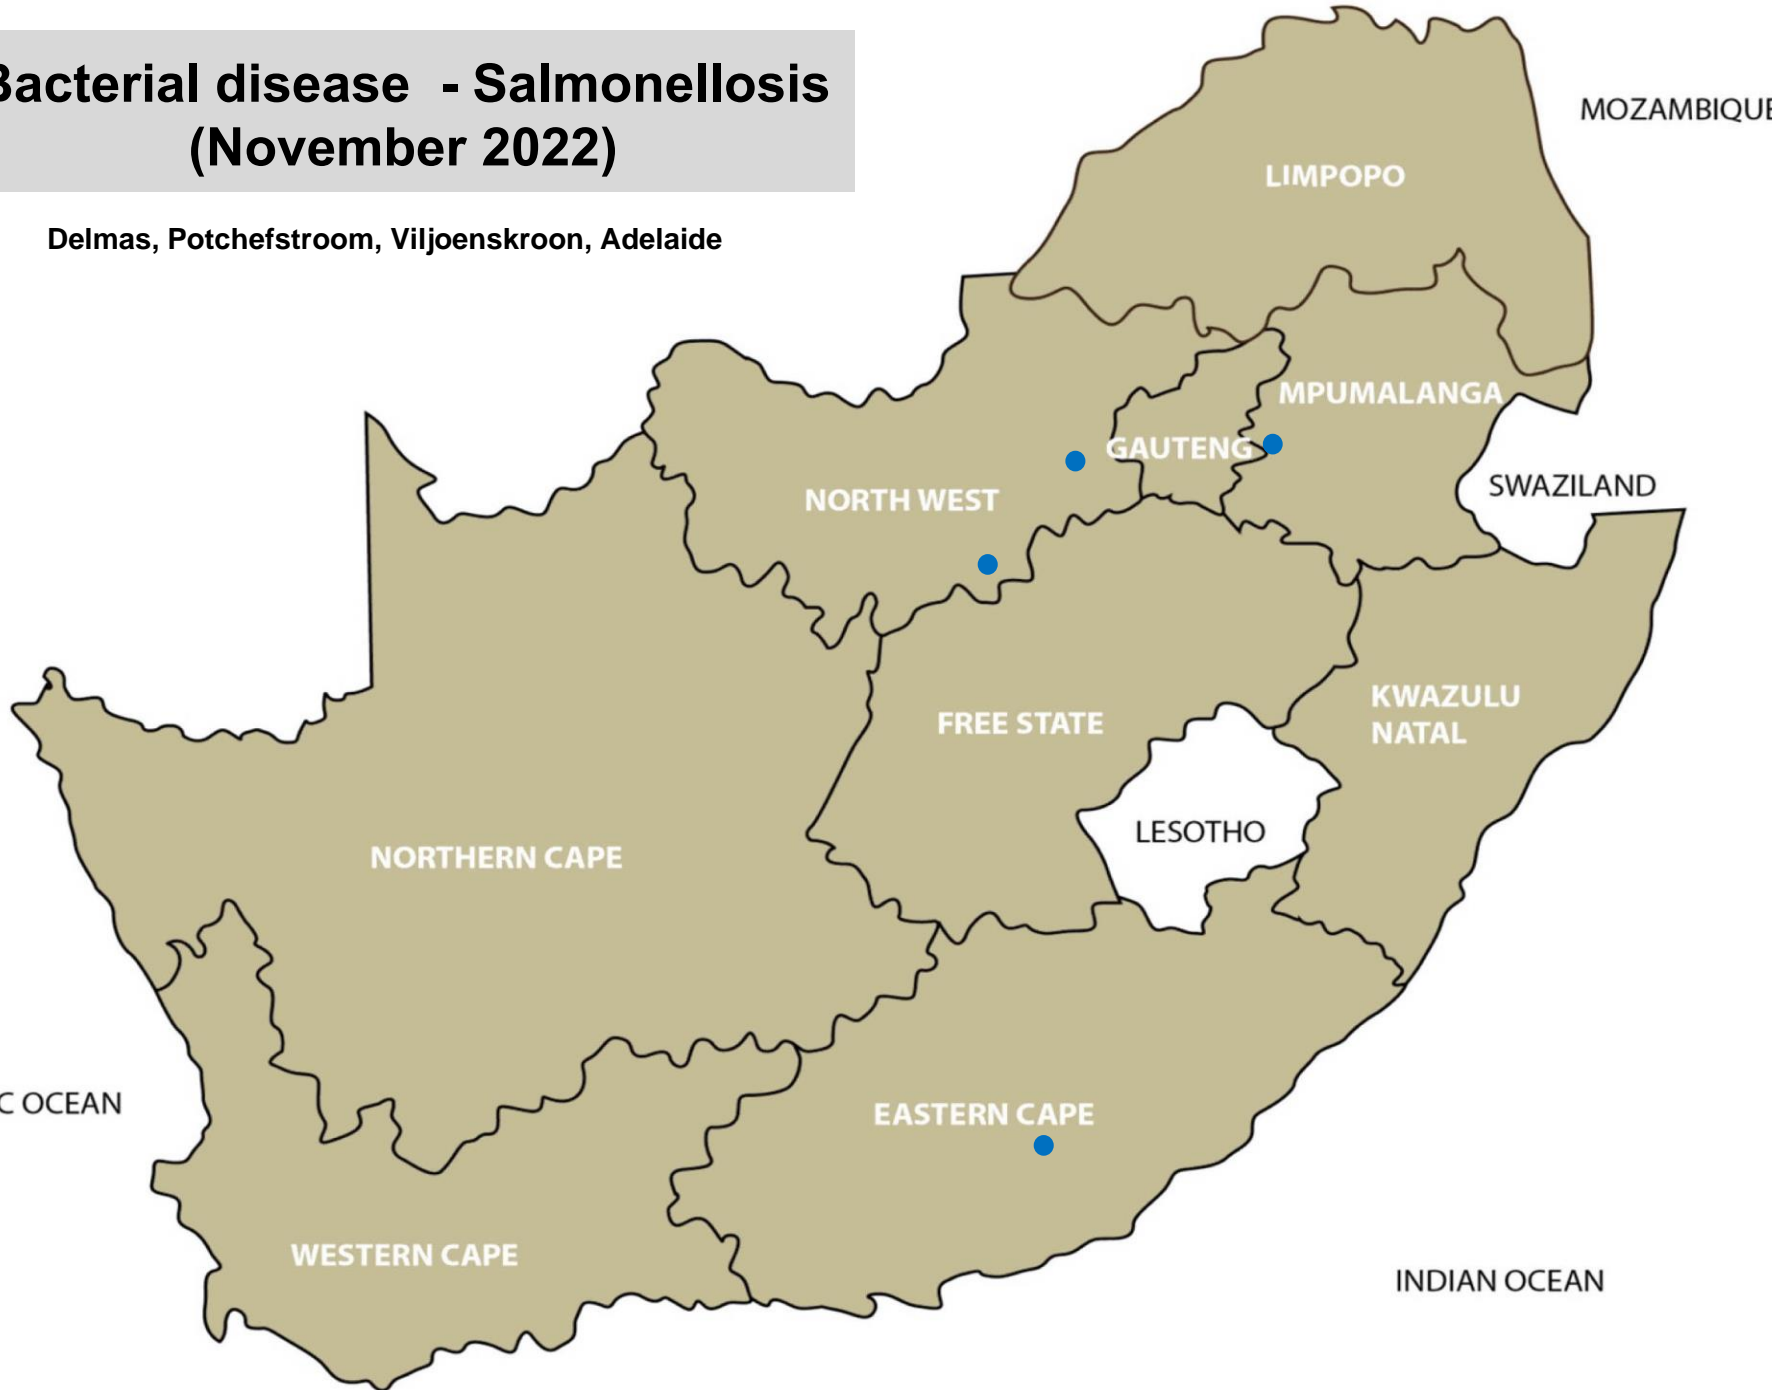

Bacterial disease – Bovine Brucellosis (November 2022)

Mokopane, Brits, Christiana, Klerksdorp,
Lichtenburg, Rustenburg, Vryburg, Bloemfontein,
Clocolan, Frankfort, Hoopstad, Kroonstad, Reitz,
Winburg, Kimberley

Bacterial disease – Ovine brucellosis

Brucella ovis (November 2022)

Dewetsdorp, Oranjeville, Graaff-Reinet, Calvinia, De Aar, Kimberley, Upington

Bacterial disease – *E.coli* (November 2022)

Lydenburg, Standerton, Magaliesburg, Pretoria,
Klerksdorp, Leeudoringstad, Rustenburg, Vryburg,
Bloemfontein, Hoopstad, Koppies, Kroonstad,
Viljoenskroon, Port Alfred, George

Bacterial disease - Salmonellosis (November 2022)

Delmas, Potchefstroom, Viljoenskroon, Adelaide

Bacterial disease – Enzootic abortion (November 2022)

Bacterial disease – Johne's disease (November 2022)

Bacterial disease – Blackquarter (November 2022)

Ermelo, Grootvlei, Lydenburg, Volksrust,
Hammanskraal, Bloemhof, Potchefstroom, Schweizer-
Reneke, Dewetsdorp, Koppies, Kroonstad, Reitz, Vrede,
Warden, Winburg, Bergville, Kokstad, Elliot, Colesberg

Bacterial disease - Swelled head (November 2022)