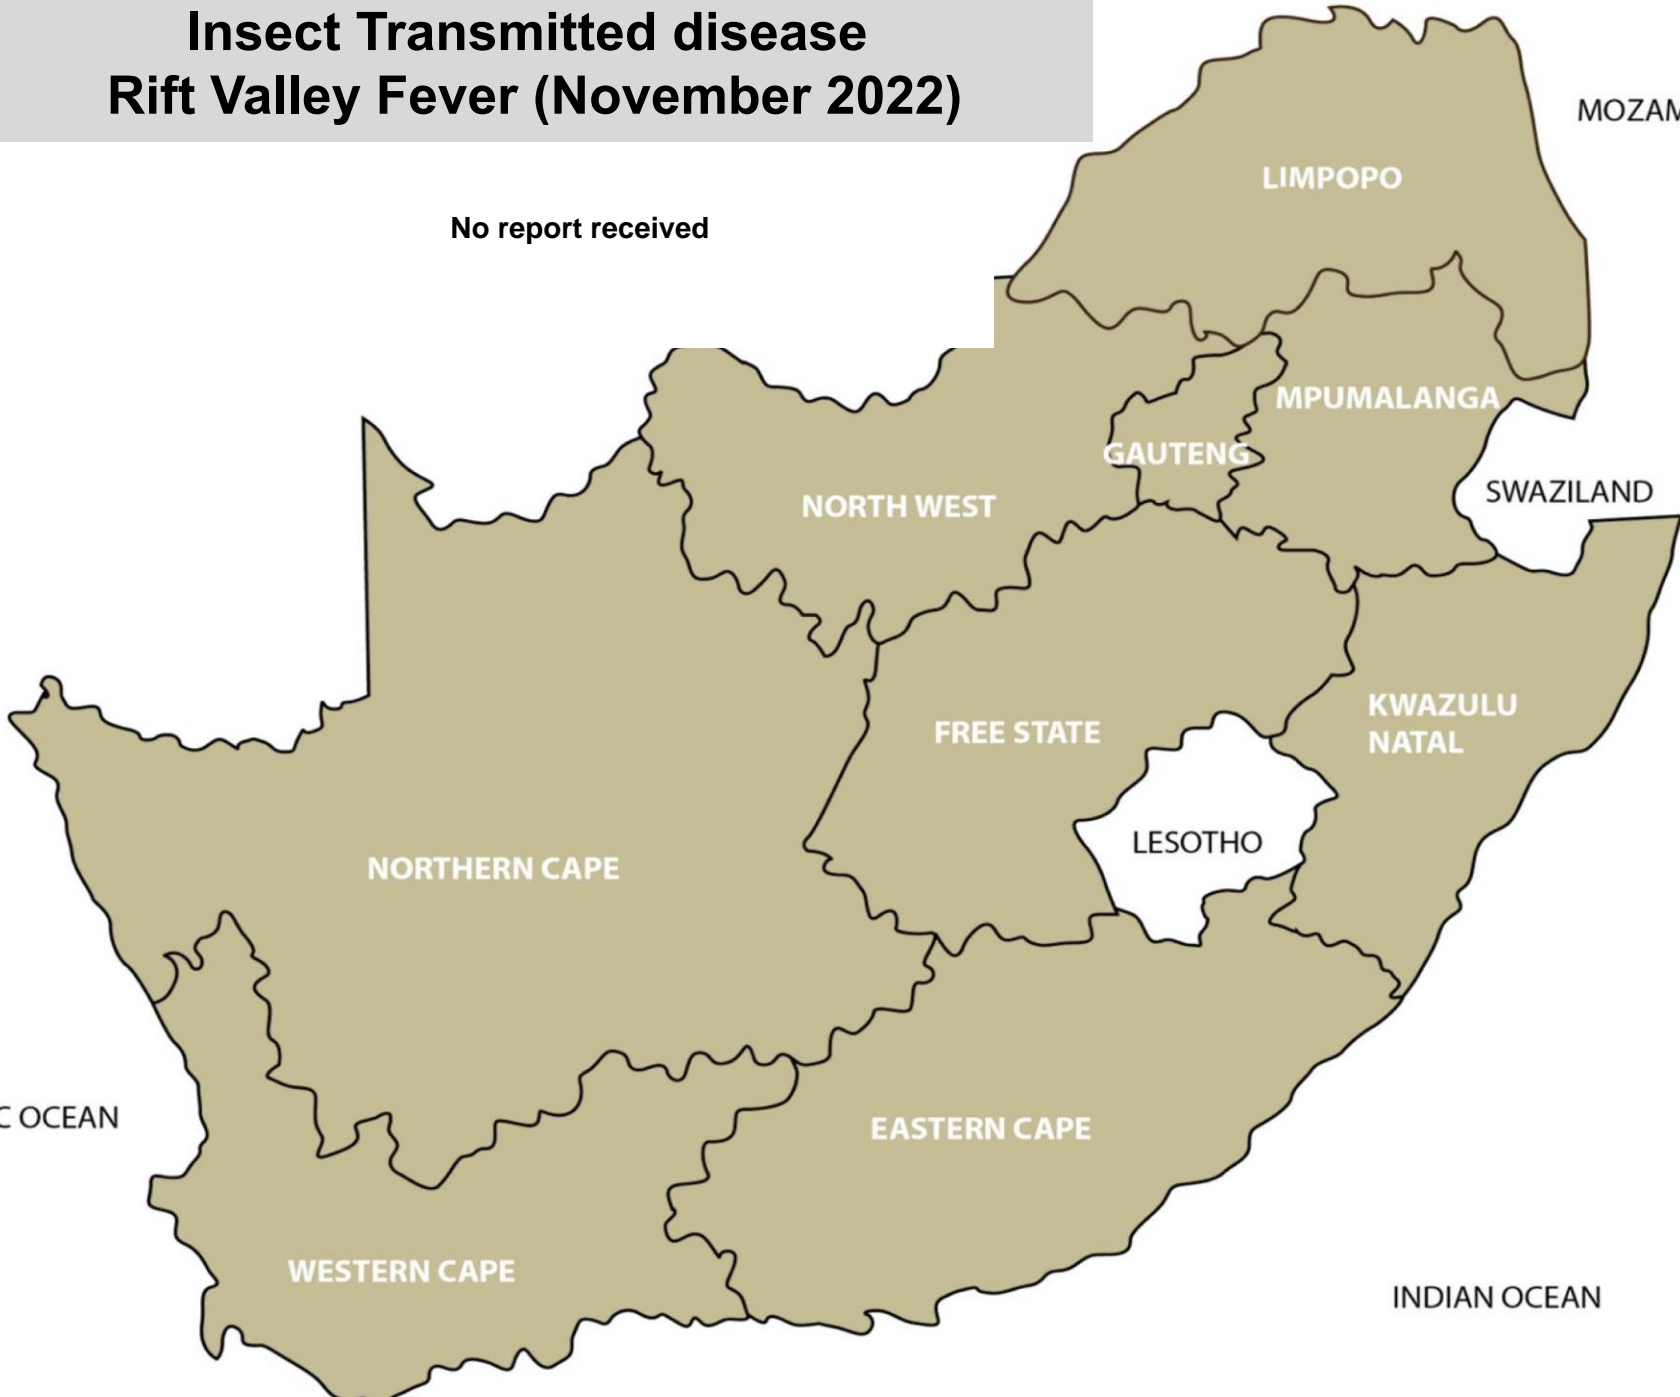

Insect Transmitted disease Rift Valley Fever (November 2022)

No report received

LIMPOPO

MPUMALANGA

GAUTENG

NORTH WEST

SWAZILAND

FREE STATE

KWAZULU
NATAL

LESOTHO

NORTHERN CAPE

EASTERN CAPE

WESTERN CAPE

MOZAMBIQUE

ZIMBABWE

ATLANTIC OCEAN

INDIAN OCEAN

Insect Transmitted disease Wesselsbron Disease (November 2022)

No report received

Insect transmitted disease – Blue tongue (November 2022)

Christiana, Leeudoringstad, Bultfontein,
Gariiep Dam, Bergville, Oudtshoorn,
Riversdale, Kimberley