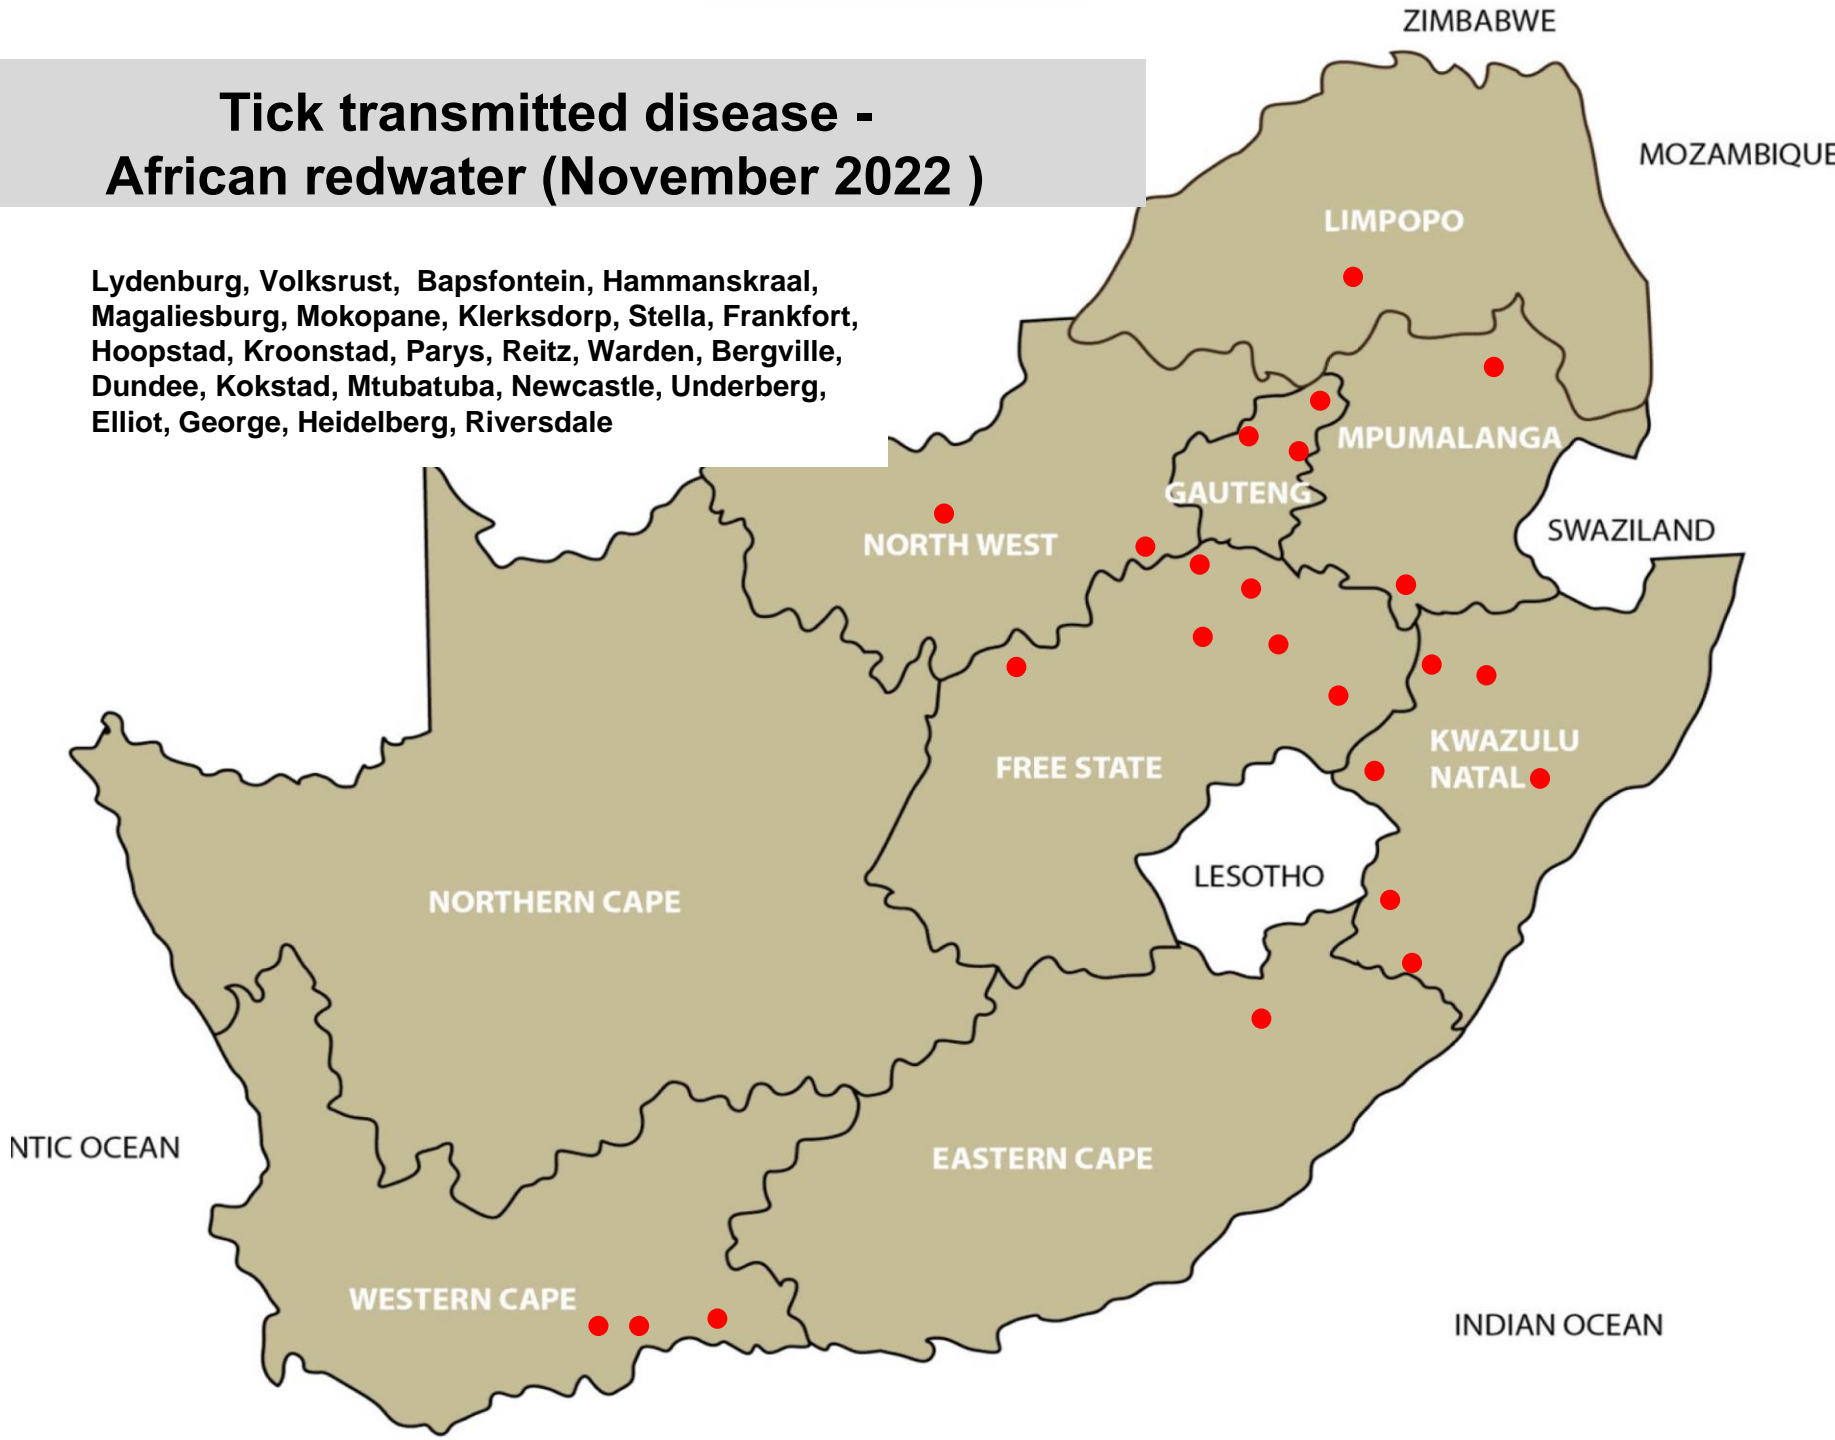

Nasal bot (November 2022)

Bronkhorstspuit, Nigel, Reitz, Warden, Bergville,
Moorreesburg, Riversdale, Kimberley

Midges and Mosquitoes (November 2022)

Ermelo, Nigel, Mokopane, Potchefstroom, Vryburg,
Bultfontein, Clocolan, Ficksburg, Kroonstad, Memel,
Oranjeville, Winburg, Bergville, Kokstad, Underberg, Elliot,
George, Oudtshoorn, De Aar, Kimberley, Upington

Coccidiosis (November 2022)

Pretoria, Klerksdorp, Potchefstroom, Bloemfontein, Koppies, Oranjeville, Reitz, Wesselsbron, Zastron, Bergville, Dundee, Kokstad, Underberg, Vryheid, Aliwal North, Bathurst, Elliot, Port Alfred, Darling, George, Postmasburg

Cryptosporidiosis (November 2022)

Bethal, Ermelo, Hendrina, Lydenburg, Nelspruit, Standerton, Bapsfontein, Bronkhorstspuit, Magaliesburg, Nigel, Pretoria, Bloemhof, Brits, Potchefstroom, Schweizer-Reneke, Ficksburg, Hoopstad, Koppies, Kroonstad, Oranjeville, Parys, Vrede, Bergville, Dundee, Kokstad, Newcastle, Underberg, Vryheid, Elliot, Darling, George, Heidelberg, Malmesbury, Stellenbosch, Swellendam

Tick transmitted disease - African redwater (November 2022)

Lydenburg, Volksrust, Bapsfontein, Hammanskraal, Magaliesburg, Mokopane, Klerksdorp, Stella, Frankfort, Hoopstad, Kroonstad, Parys, Reitz, Warden, Bergville, Dundee, Kokstad, Mtubatuba, Newcastle, Underberg, Elliot, George, Heidelberg, Riversdale