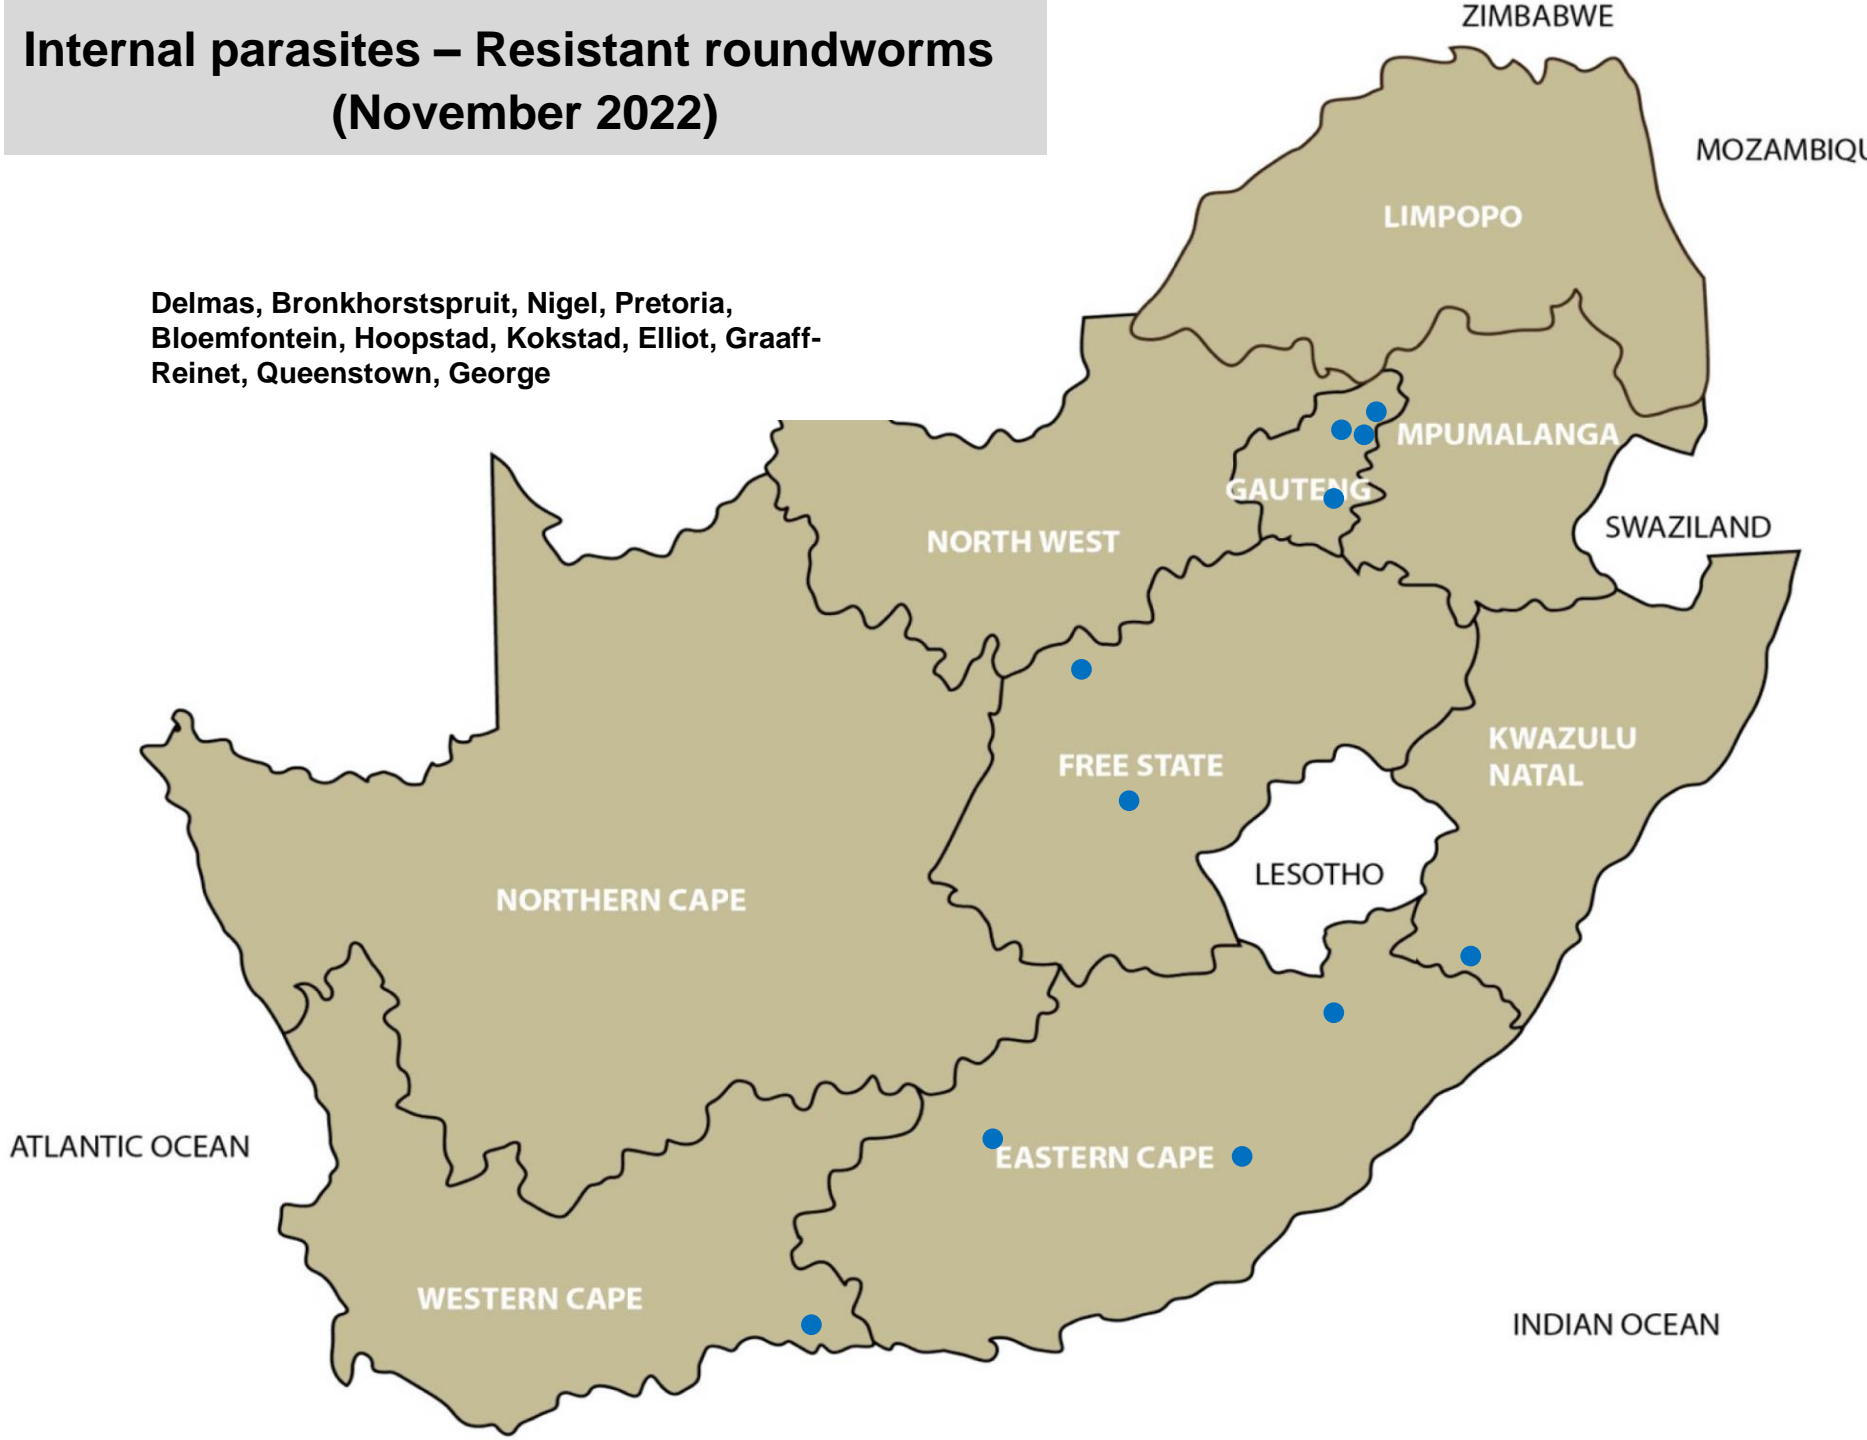

141 Reports November 2022

Internal parasites – Roundworms (November 2022)

Lydenburg, Malalane, Bronkhorstspuit, Hammanskraal, Nigel, Pretoria, Modimolle, Mokopane, Polokwane, Christiana, Leeudoringstad, Potchefstroom, Rustenburg, Bethlehem, Bloemfontein, Bothaville, Bultfontein, Clocolan, Ficksburg, Frankfort, Gariep Dam, Hoopstad, Koppies, Kroonstad, Oranjeville, Vrede, Wesselsbron, Winburg, Bergville, Kokstad, Mtubatuba, Underberg, Adelaide, Elliot, Graaff-Reinet, Port Alfred, Queenstown, Steynsburg, Stutterheim, Uitenhage, Beaufort West, Darling, George, Heidelberg, Moorreesburg, Paarl, Riversdale, Stellenbosch, Colesberg, Kimberley, Postmasburg, Upington

Internal parasites – Resistant roundworms (November 2022)

Delmas, Bronkhorstspuit, Nigel, Pretoria,
Bloemfontein, Hoopstad, Kokstad, Elliot, Graaff-
Reinet, Queenstown, George

Internal parasites – Tapeworms (November 2022)