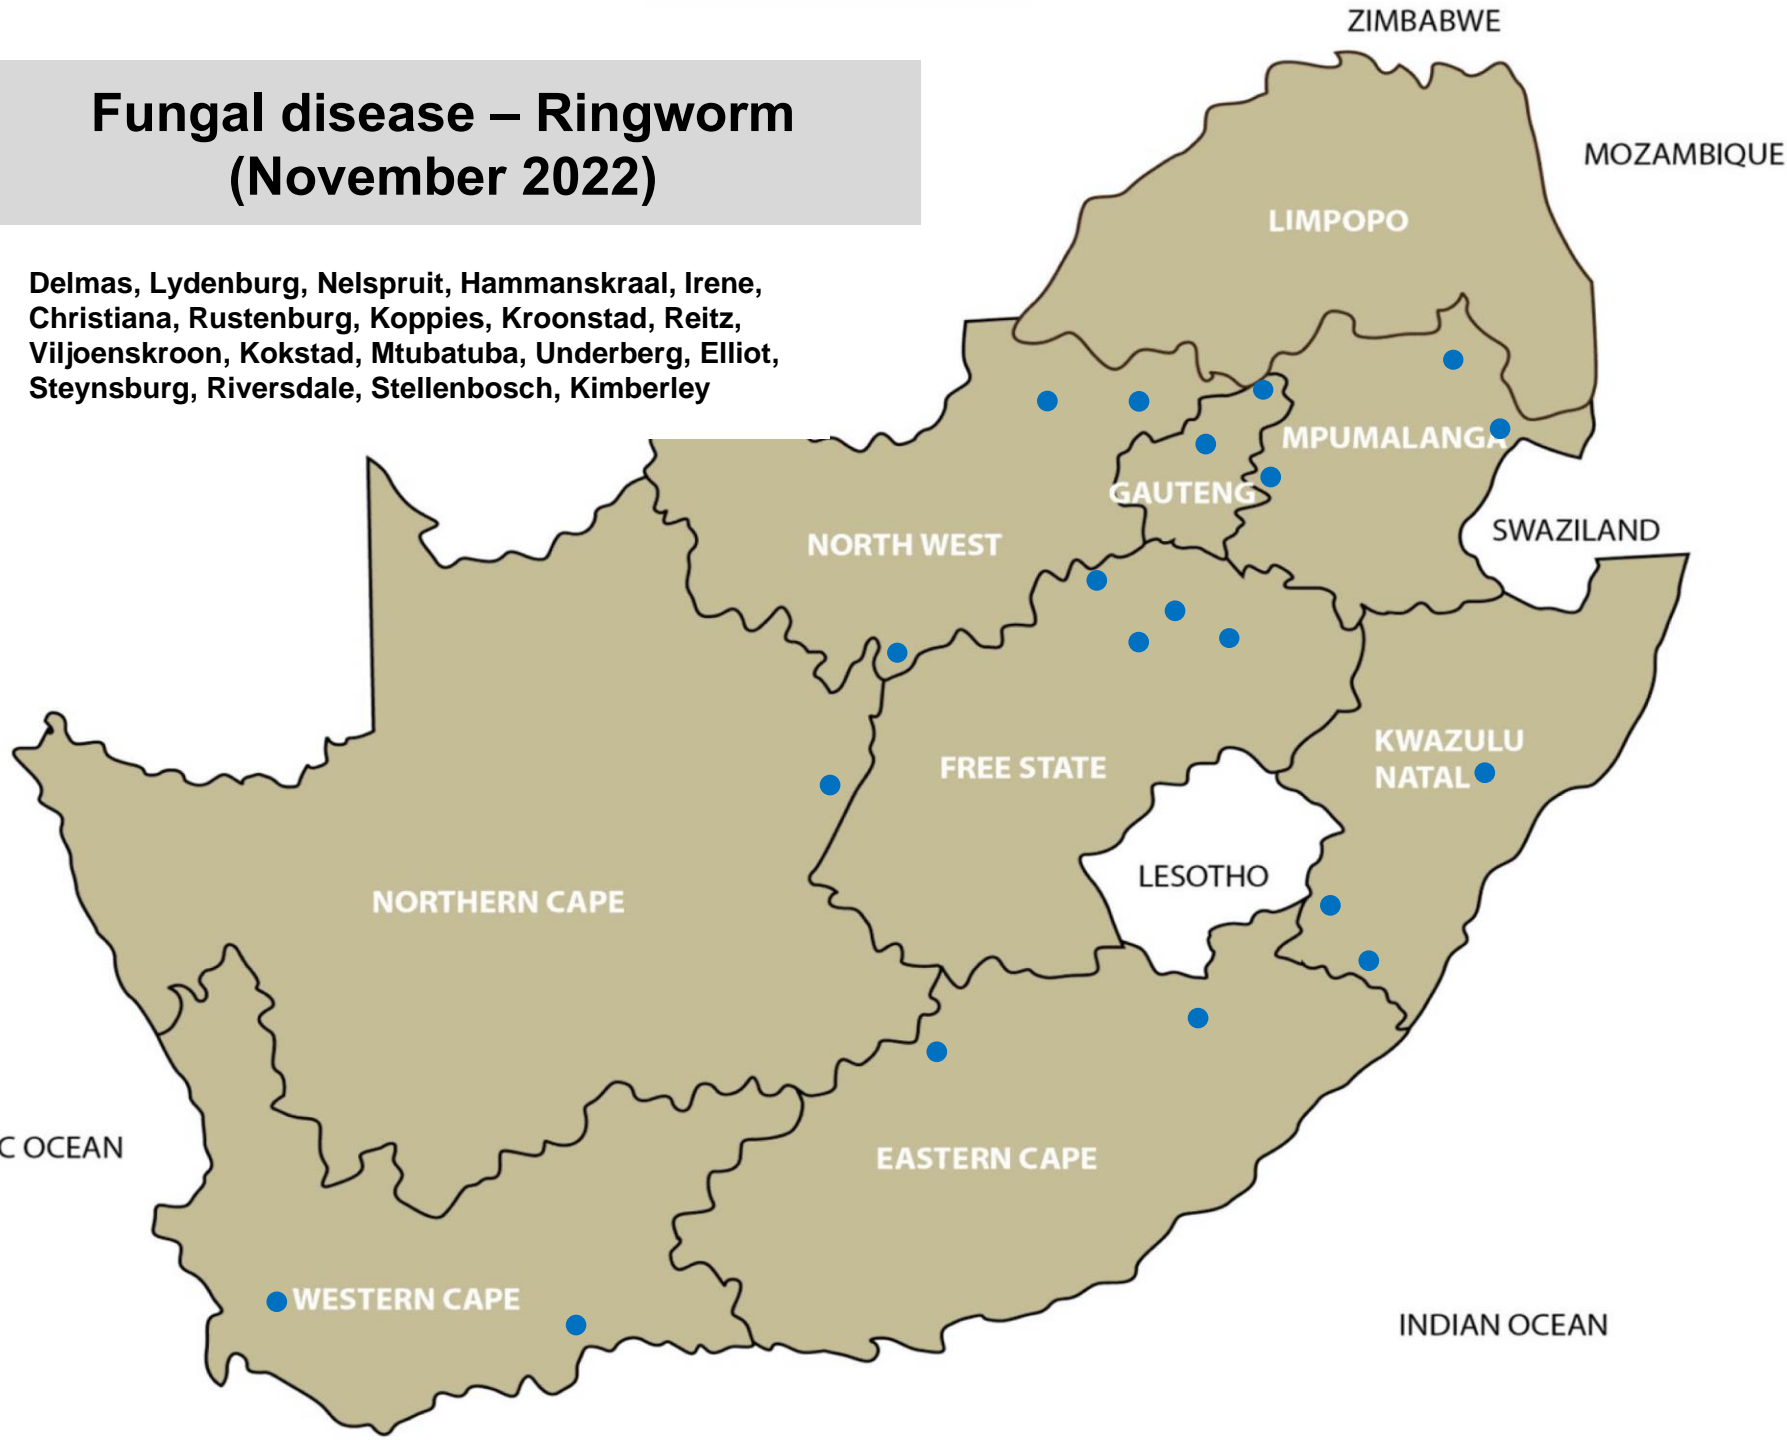

Viral disease – Orf (November 2022)

Lydenburg, Malalane, Hammanskraal, Bela-Bela, Christiana, Hoopstad, Kroonstad, Oranjeville, Viljoenskroon, Zastron, Estcourt, Kokstad, Mtubatuba, Underberg, Aliwal North, Elliot, Graaff-Reinet, Queenstown, Oudtshoorn, Stellenbosch, Kathu, Kimberley

Viral diseases – Rabies (cattle) (November 2022)

Clocolan, Stutterheim

Viral diseases – Jaagsiekte (November 2022)

No report received

Fungal disease – Ringworm (November 2022)

Delmas, Lydenburg, Nelspruit, Hammanskraal, Irene, Christiana, Rustenburg, Koppies, Kroonstad, Reitz, Viljoenskroon, Kokstad, Mtubatuba, Underberg, Elliot, Steynsburg, Riversdale, Stellenbosch, Kimberley