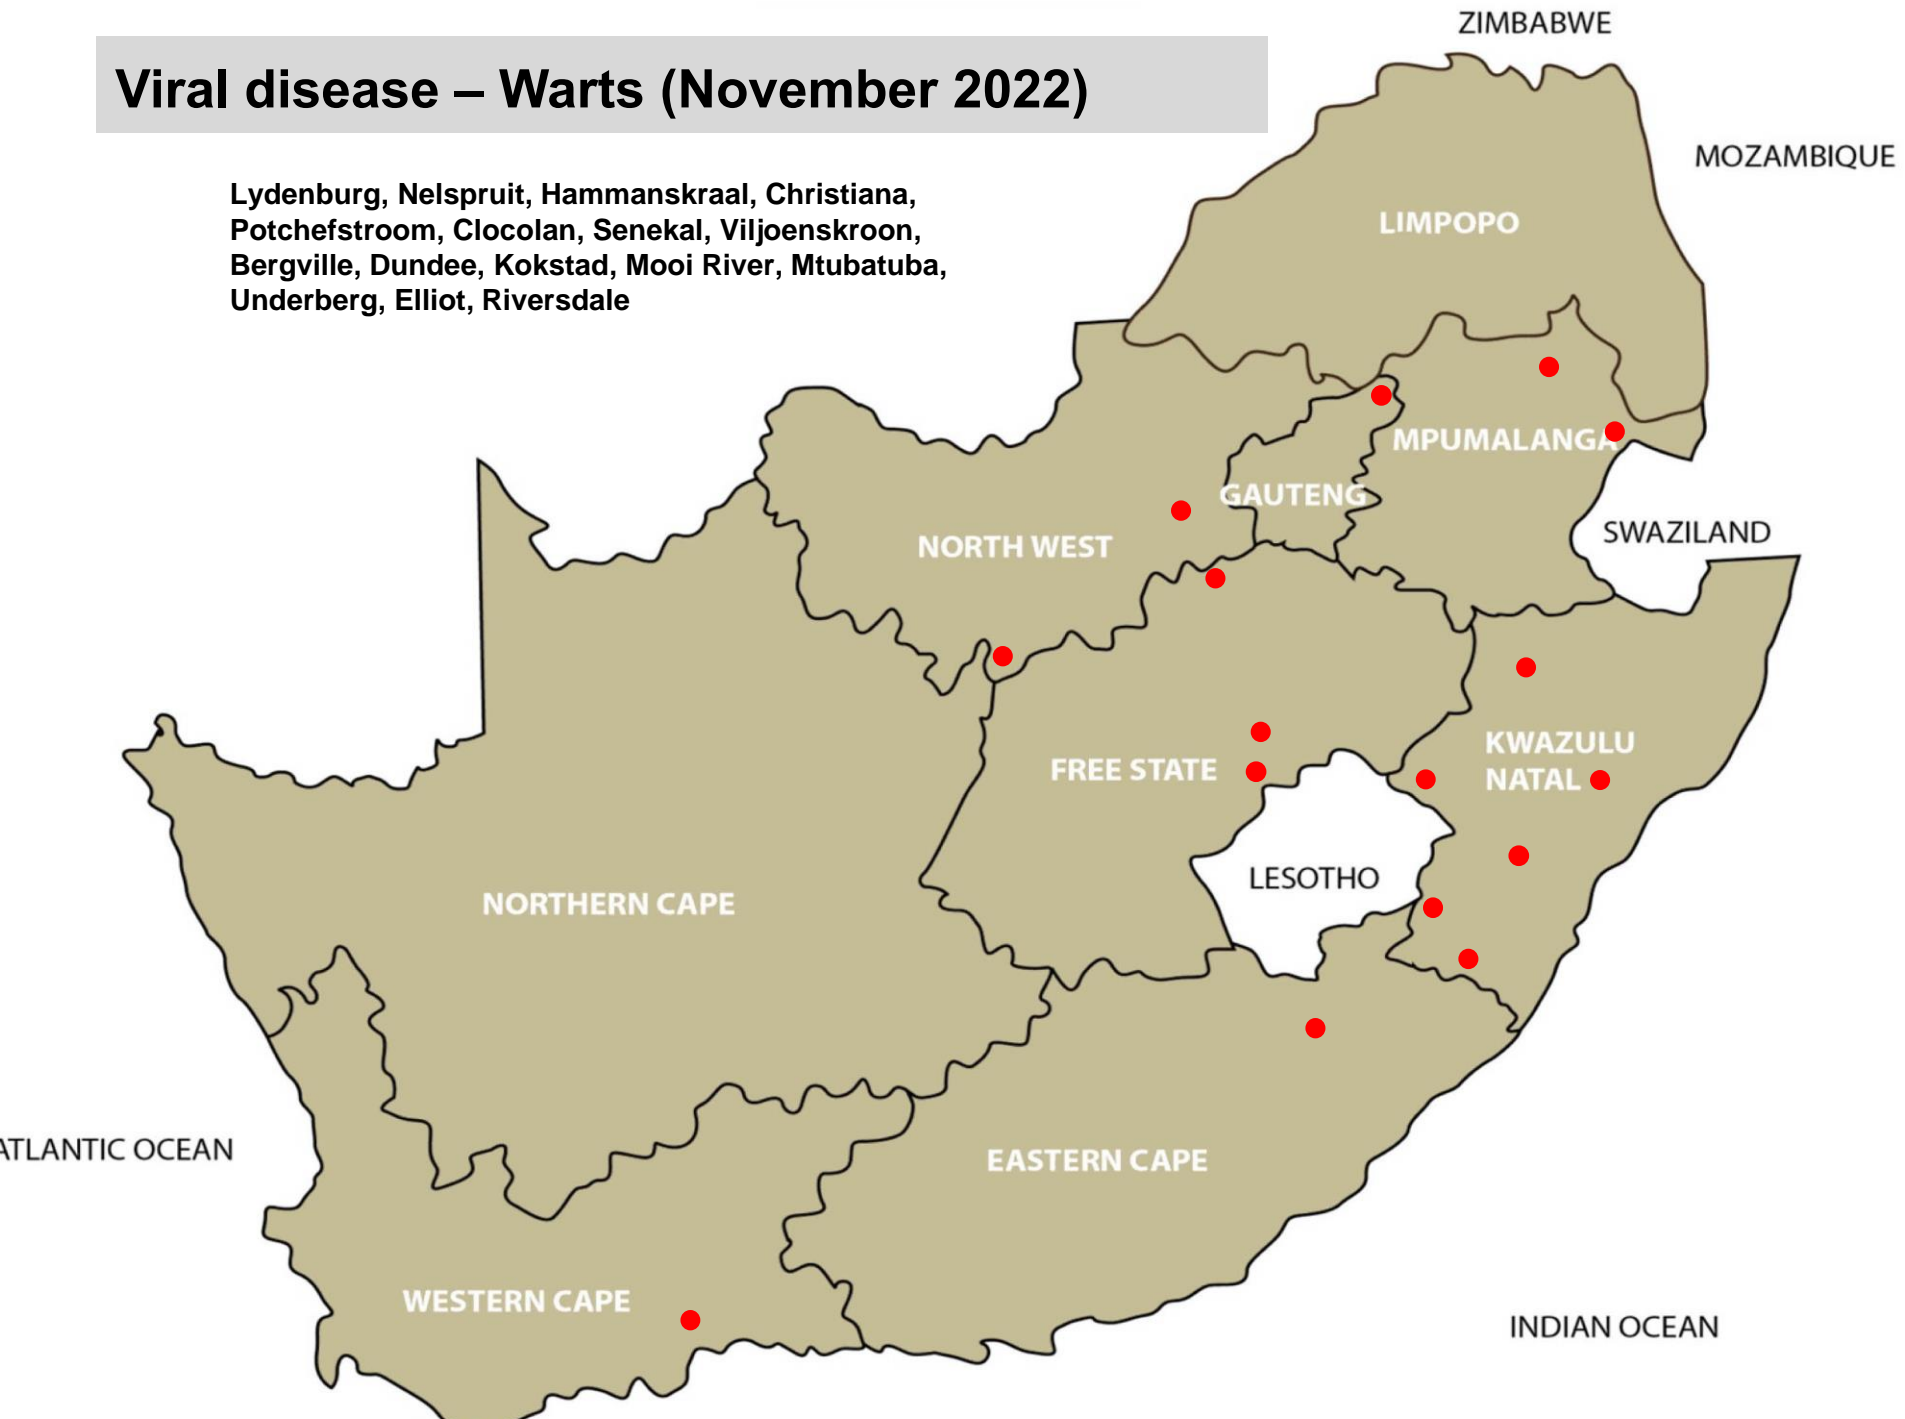

Bronkhorstspuit, Kokstad, Alexandria, Elliot, George,
Malmesbury, Riversdale

Viral diseases – Foot and Mouth Disease (November 2022)

No report received

Viral diseases – Corona virus (November 2022)

Kroonstad, Vrede, Caledon, Malmesbury

Viral diseases – Rota virus (November 2022)

Ermelo, Hoopstad, Kroonstad, Vrede, George, Malmesbury,
Stellenbosch

Viral disease – Warts (November 2022)

Lydenburg, Nelspruit, Hammanskraal, Christiana, Potchefstroom, Clocolan, Senekal, Viljoenskroon, Bergville, Dundee, Kokstad, Mooi River, Mtubatuba, Underberg, Elliot, Riversdale

Viral disease – Orf (November 2022)

Lydenburg, Malalane, Hammanskraal, Bela-Bela, Christiana, Hoopstad, Kroonstad, Oranjeville, Viljoenskroon, Zastron, Estcourt, Kokstad, Mtubatuba, Underberg, Aliwal North, Elliot, Graaff-Reinet, Queenstown, Oudtshoorn, Stellenbosch, Kathu, Kimberley