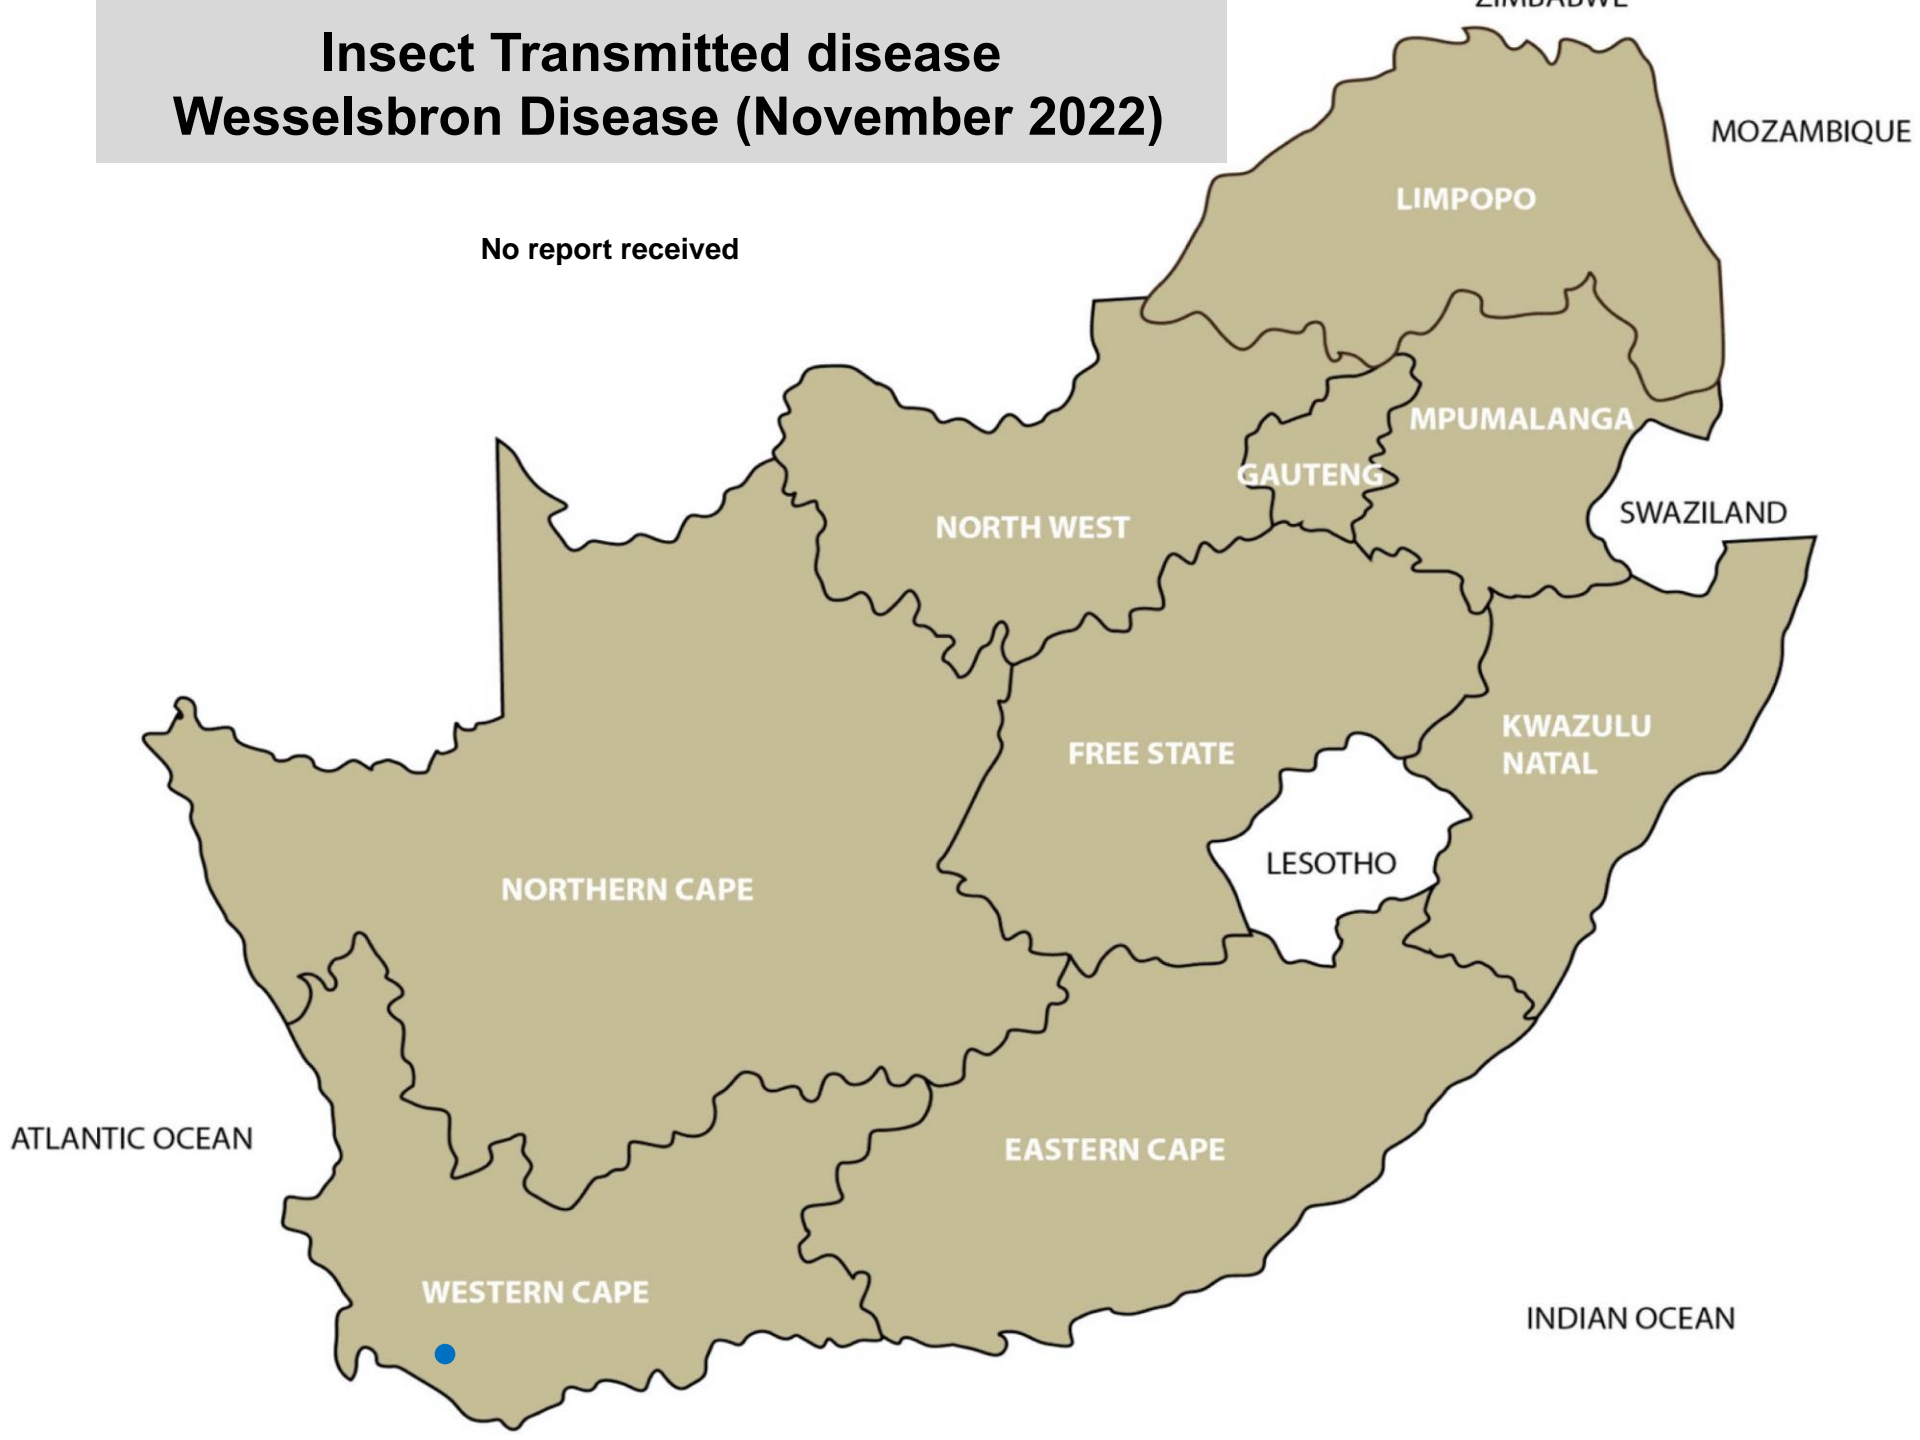

Insect Transmitted disease Rift Valley Fever (November 2022)

No report received

LIMPOPO

MPUMALANGA

GAUTENG

NORTH WEST

SWAZILAND

FREE STATE

KWAZULU
NATAL

LESOTHO

NORTHERN CAPE

EASTERN CAPE

WESTERN CAPE

MOZAMBIQUE

ZIMBABWE

ATLANTIC OCEAN

INDIAN OCEAN

Insect Transmitted disease Wesselsbron Disease (November 2022)

No report received

Insect transmitted disease – Blue tongue (November 2022)

Christiana, Leeudoringstad, Bultfontein,
Gariiep Dam, Bergville, Oudtshoorn,
Riversdale, Kimberley

Viral disease - Snotsiekte (BMC) (November 2022)

Schweizer-Reneke, Kroonstad, Queenstown, Piketberg,
Kimberley

Viral diseases – Infectious Bovine Rhinotracheitis (IBR) (November 2022)

Christiana, Koppies, Kroonstad, Steynsburg,
Wellington