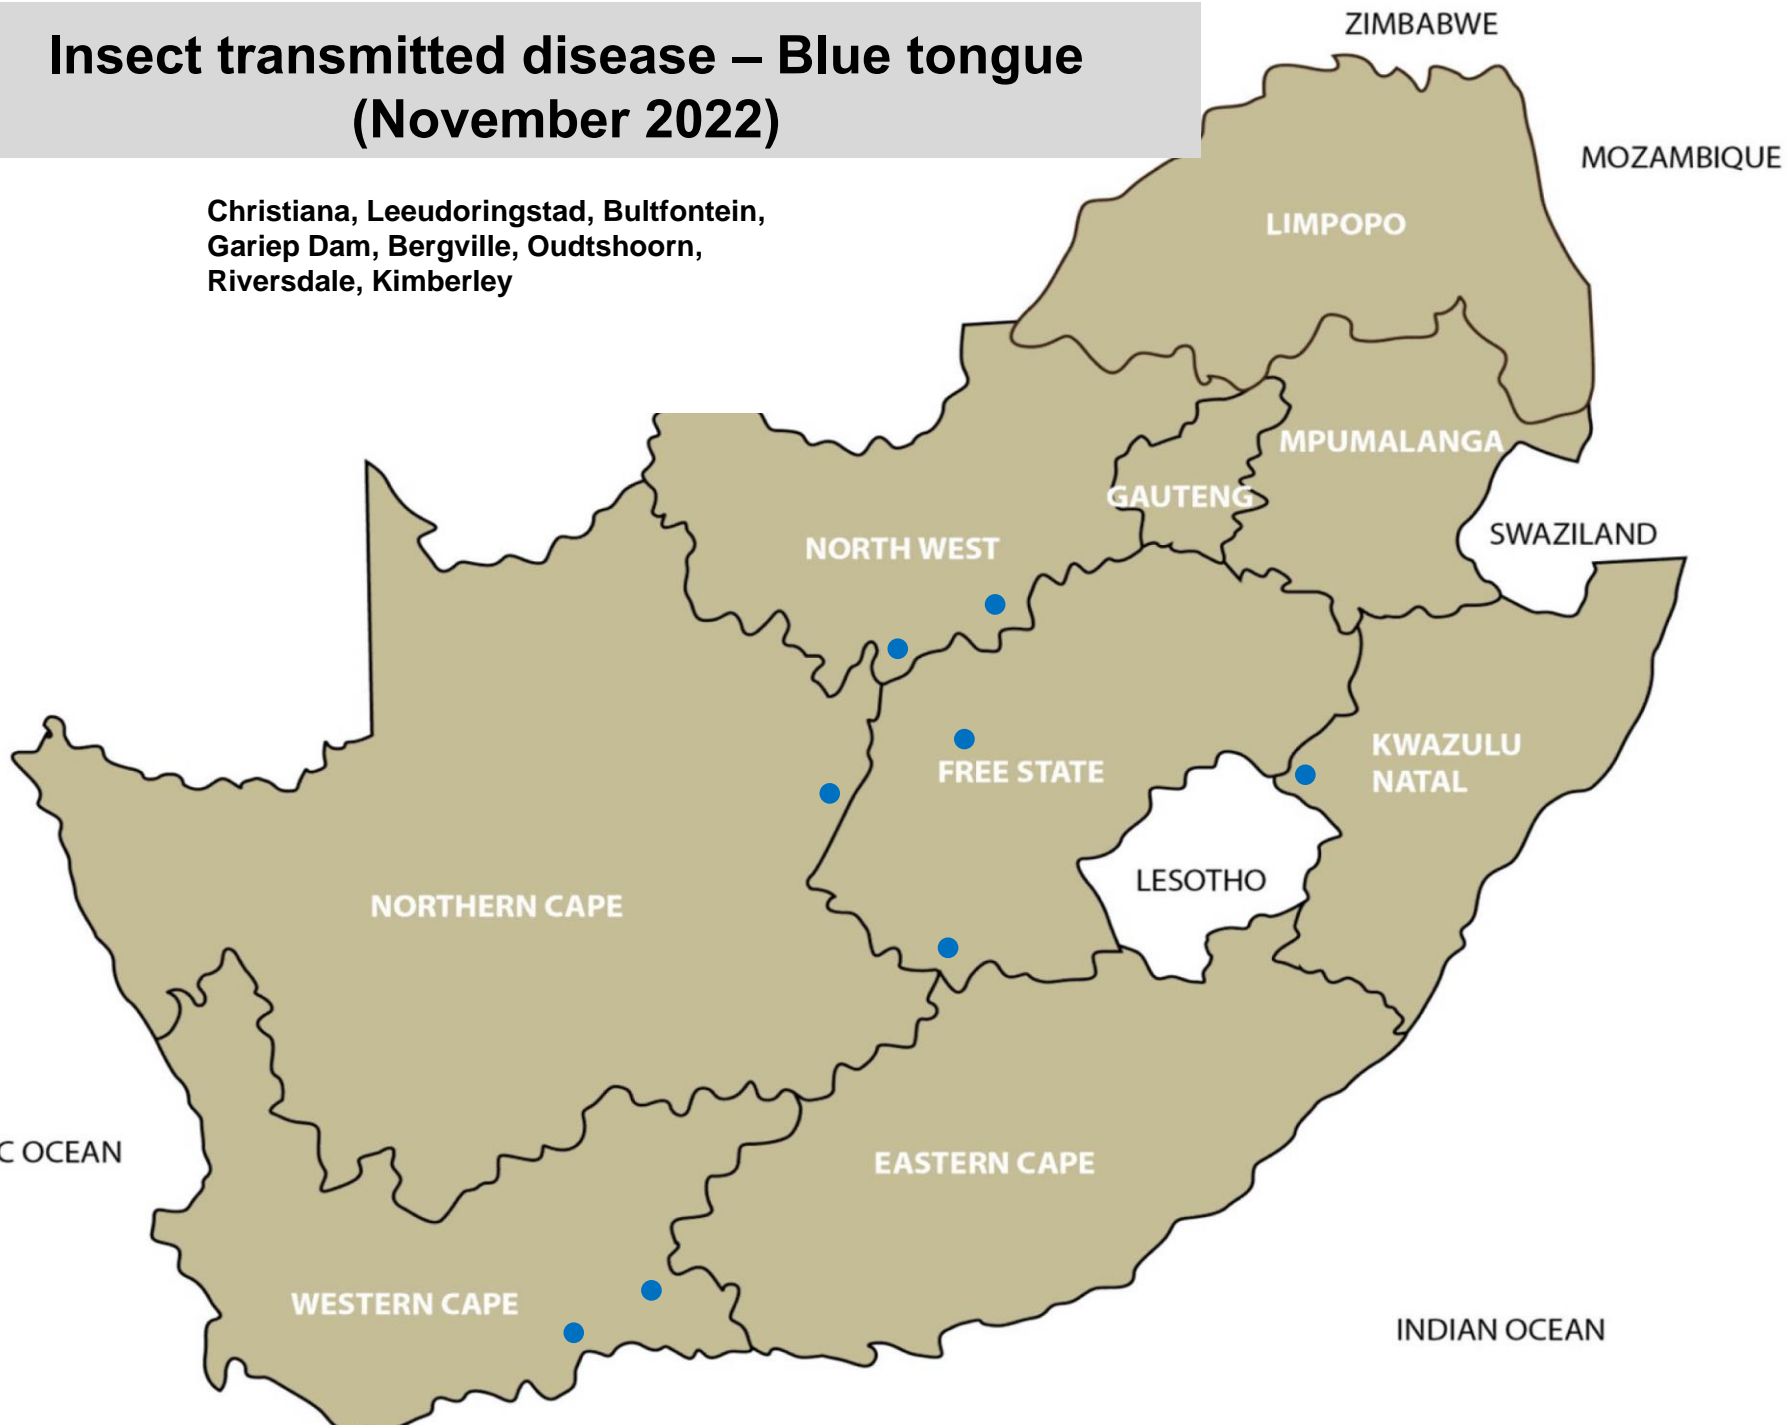

Insect Transmitted disease Rift Valley Fever (November 2022)

No report received

LIMPOPO

MPUMALANGA

GAUTENG

NORTH WEST

SWAZILAND

FREE STATE

KWAZULU
NATAL

LESOTHO

NORTHERN CAPE

EASTERN CAPE

WESTERN CAPE

MOZAMBIQUE

ZIMBABWE

ATLANTIC OCEAN

INDIAN OCEAN

Insect Transmitted disease Wesselsbron Disease (November 2022)

No report received

Insect transmitted disease – Blue tongue (November 2022)

Christiana, Leeudoringstad, Bultfontein,
Gariiep Dam, Bergville, Oudtshoorn,
Riversdale, Kimberley

Viral disease - Snotsiekte (BMC) (November 2022)

Schweizer-Reneke, Kroonstad, Queenstown, Piketberg,
Kimberley

Viral diseases – Infectious Bovine Rhinotracheitis (IBR) (November 2022)

Christiana, Koppies, Kroonstad, Steynsburg,
Wellington