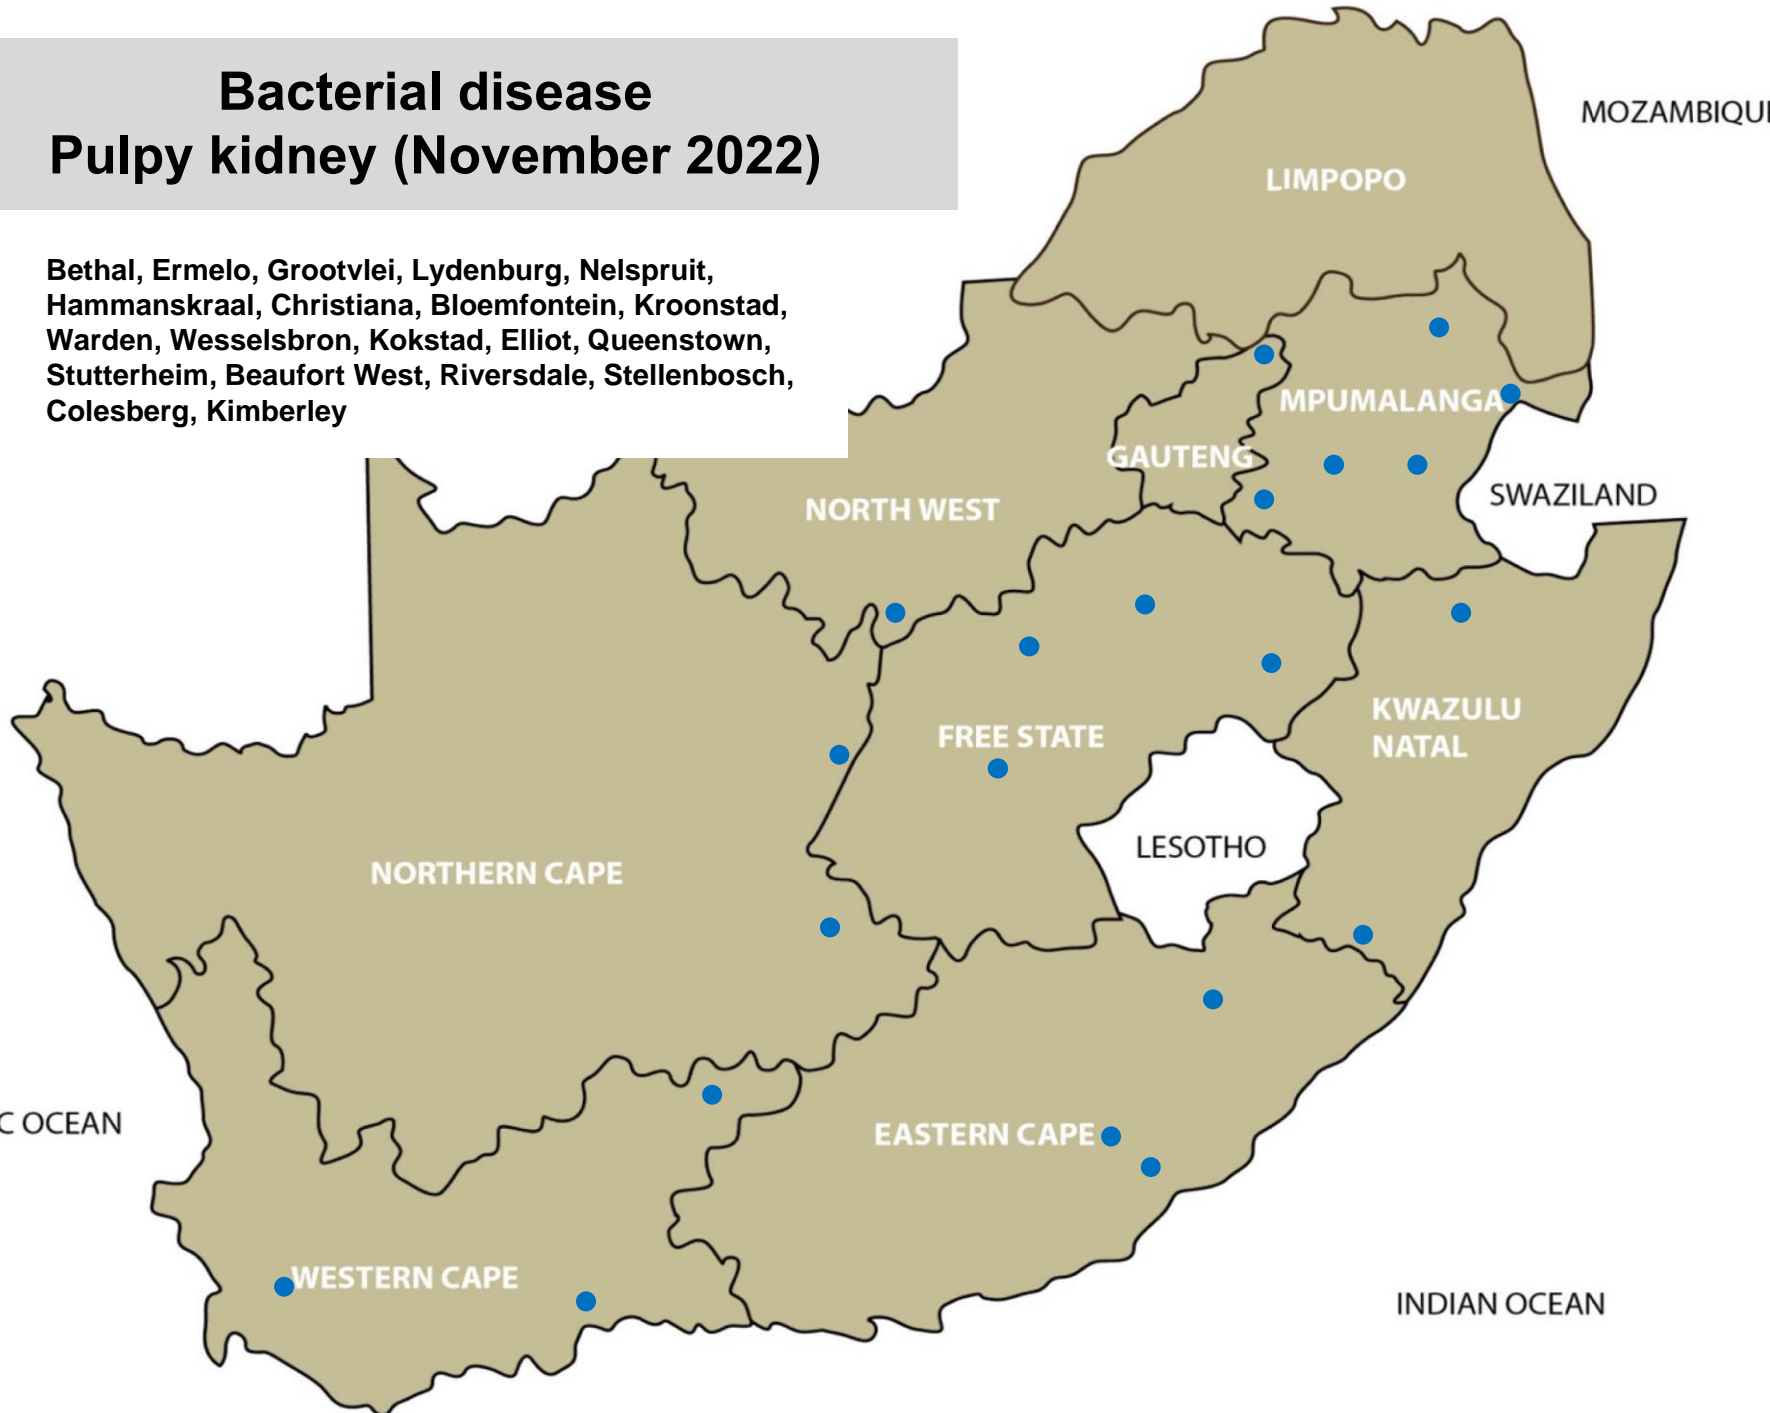

Ermelo, Grootvlei, Lydenburg, Volksrust,
Hammanskraal, Bloemhof, Potchefstroom, Schweizer-
Reneke, Dewetsdorp, Koppies, Kroonstad, Reitz, Vrede,
Warden, Winburg, Bergville, Kokstad, Elliot, Colesberg

Bacterial disease - Swelled head (November 2022)

Bronkhorstspuit, Bultfontein, Gariiep Dam, Dundee, Underberg,
Heidelberg, Moorreesburg, Riversdale,

Bacterial disease – Blood gut (sheep) (November 2022)

Kokstad, Elliot, Kimberley, Uppington

Bacterial disease – Red gut (cattle) (November 2022)

Ermelo, Kroonstad, Dundee, George

Bacterial disease Pulpy kidney (November 2022)

Bethal, Ermelo, Grootvlei, Lydenburg, Nelspruit, Hammanskraal, Christiana, Bloemfontein, Kroonstad, Warden, Wesselsbron, Kokstad, Elliot, Queenstown, Stutterheim, Beaufort West, Riversdale, Stellenbosch, Colesberg, Kimberley