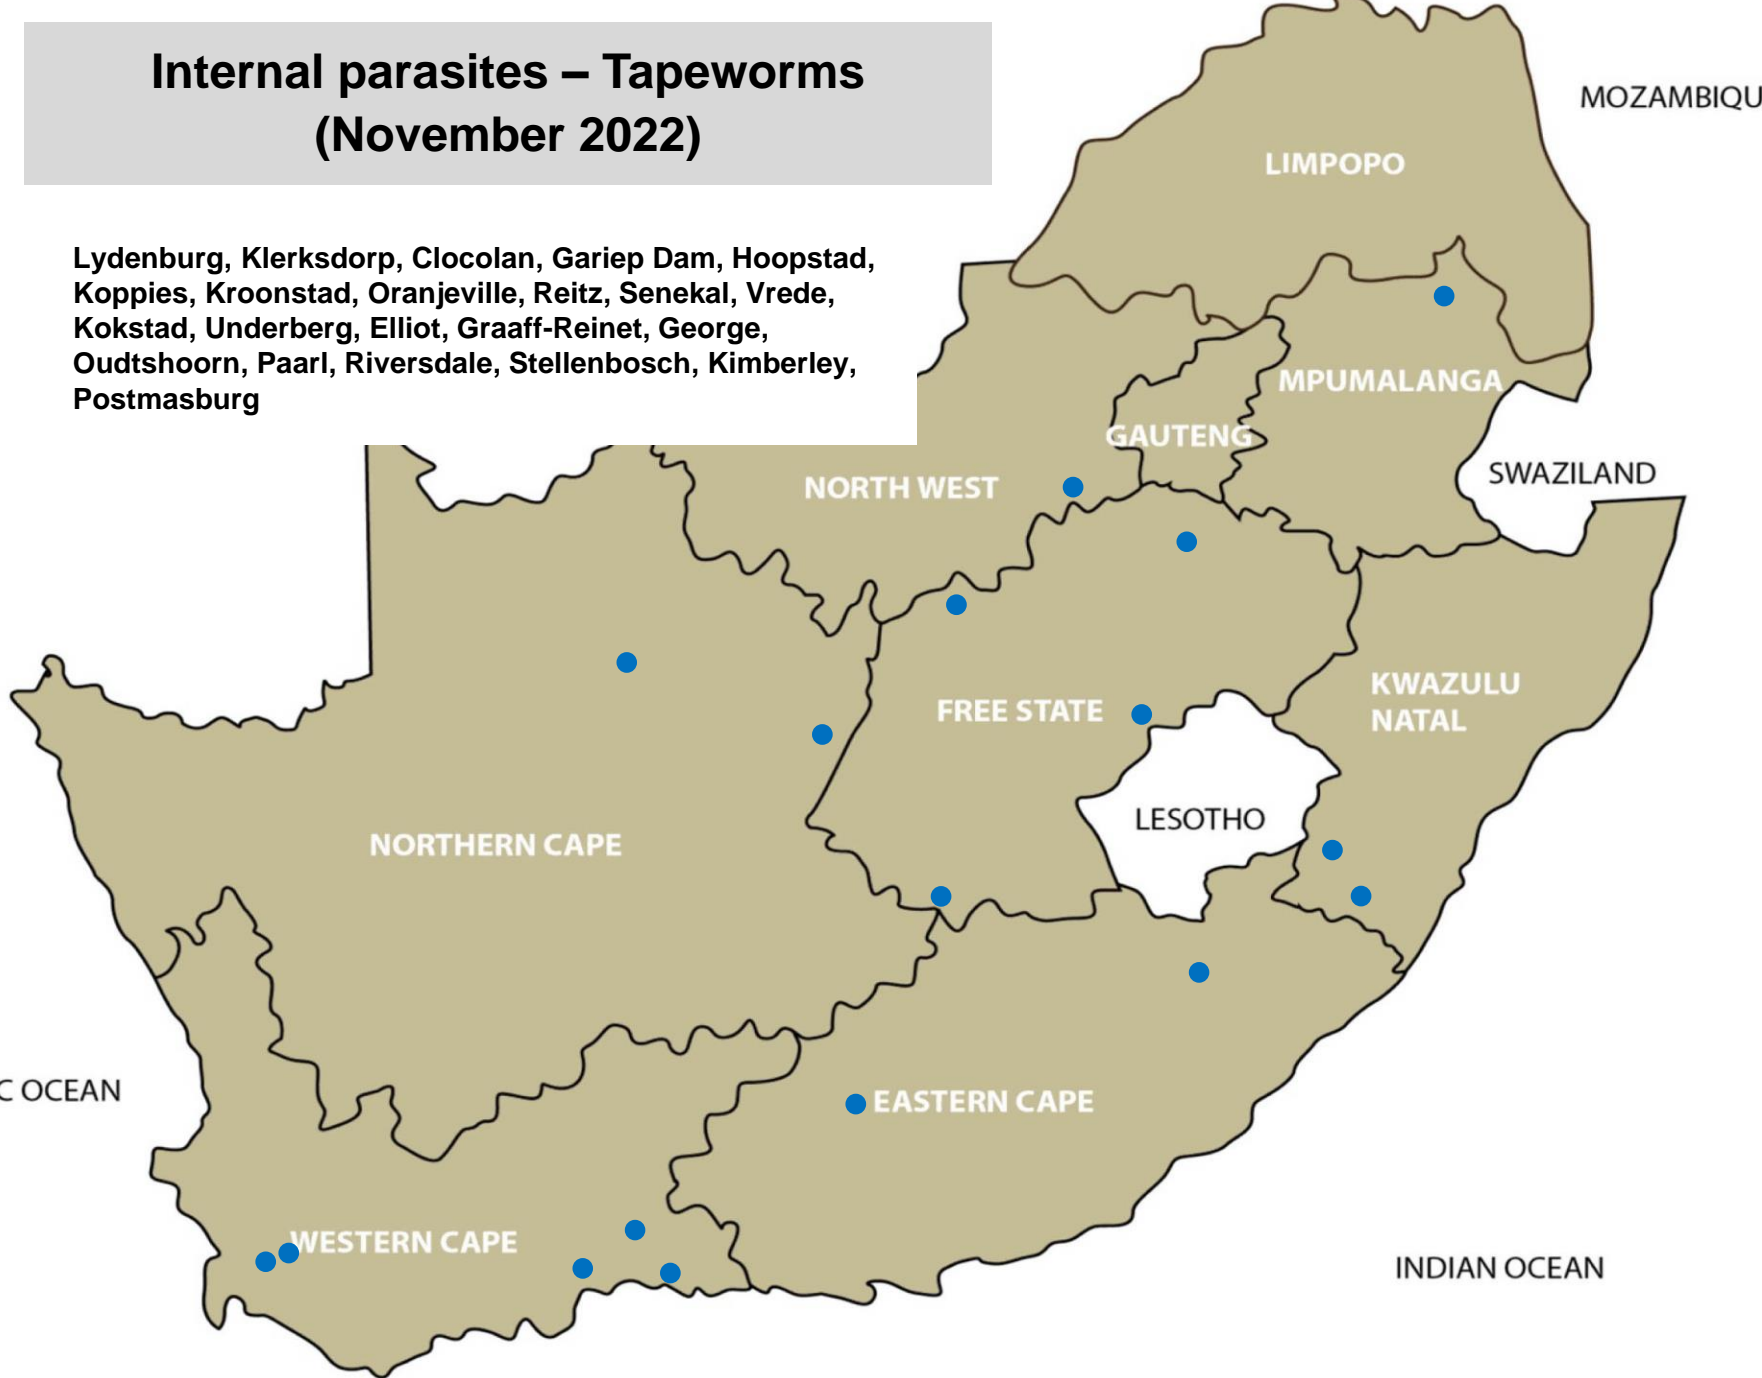

Internal parasites – Tapeworms (November 2022)

Lydenburg, Klerksdorp, Clocolan, Gariep Dam, Hoopstad, Koppies, Kroonstad, Oranjeville, Reitz, Senekal, Vrede, Kokstad, Underberg, Elliot, Graaff-Reinet, George, Oudtshoorn, Paarl, Riversdale, Stellenbosch, Kimberley, Postmasburg