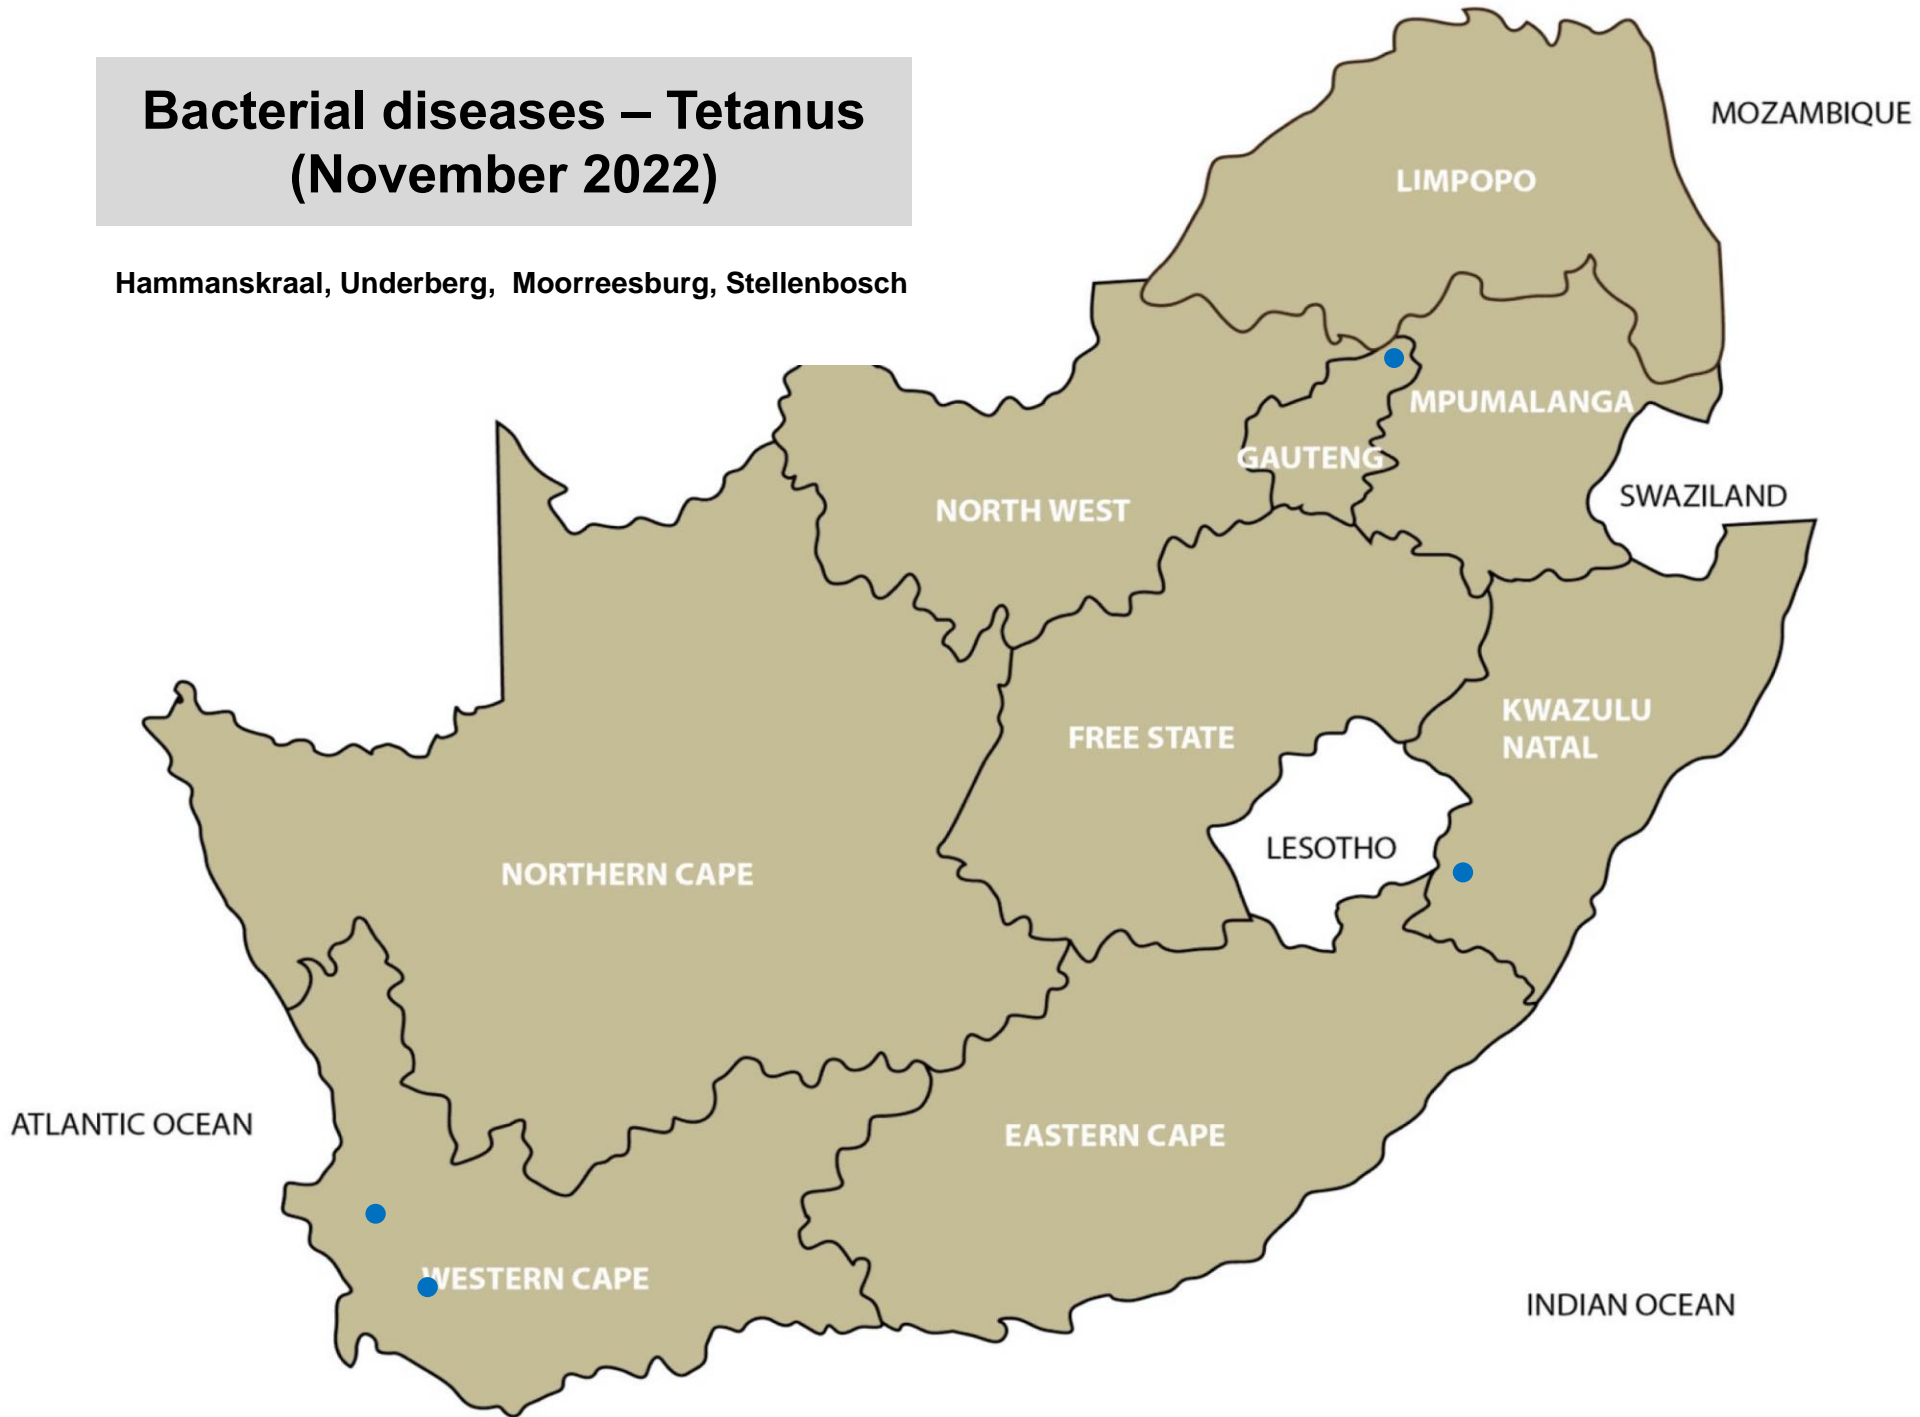

Ermelo, Kroonstad, Dundee, George

Bacterial disease Pulpy kidney (November 2022)

Bethal, Ermelo, Grootvlei, Lydenburg, Nelspruit, Hammanskraal, Christiana, Bloemfontein, Kroonstad, Warden, Wesselsbron, Kokstad, Elliot, Queenstown, Stutterheim, Beaufort West, Riversdale, Stellenbosch, Colesberg, Kimberley

Bacterial diseases – Lamb dysentery (November 2022)

Bacterial diseases - Botulism (November 2022)

Bronkhorstspuit, Hammanskraal, Christiana, Oudtshoorn

Bacterial diseases – Tetanus (November 2022)

Hammanskraal, Underberg, Moorreesburg, Stellenbosch

Pneumonia (November 2022)

Grootvlei, Lydenburg, Volksrust, Malalane, Bronkhorstspuit, Hammanskraal, Onderstepoort, Pretoria, Mokopane, Bloemhof, Brits, Christiana, Klerksdorp, Leeudoringstad, Bothaville, Bultfontein, Clocolan, Frankfort, Hoopstad, Kroonstad, Senekal, Viljoenskroon, Warden, Wesselsbron, Winburg, Bergville, Estcourt, Mooi River, Underberg, Alexandria, Port Alfred, George, Heidelberg, Malmesbury, Paarl, Riversdale, Swellendam, Kimberley, Uppington