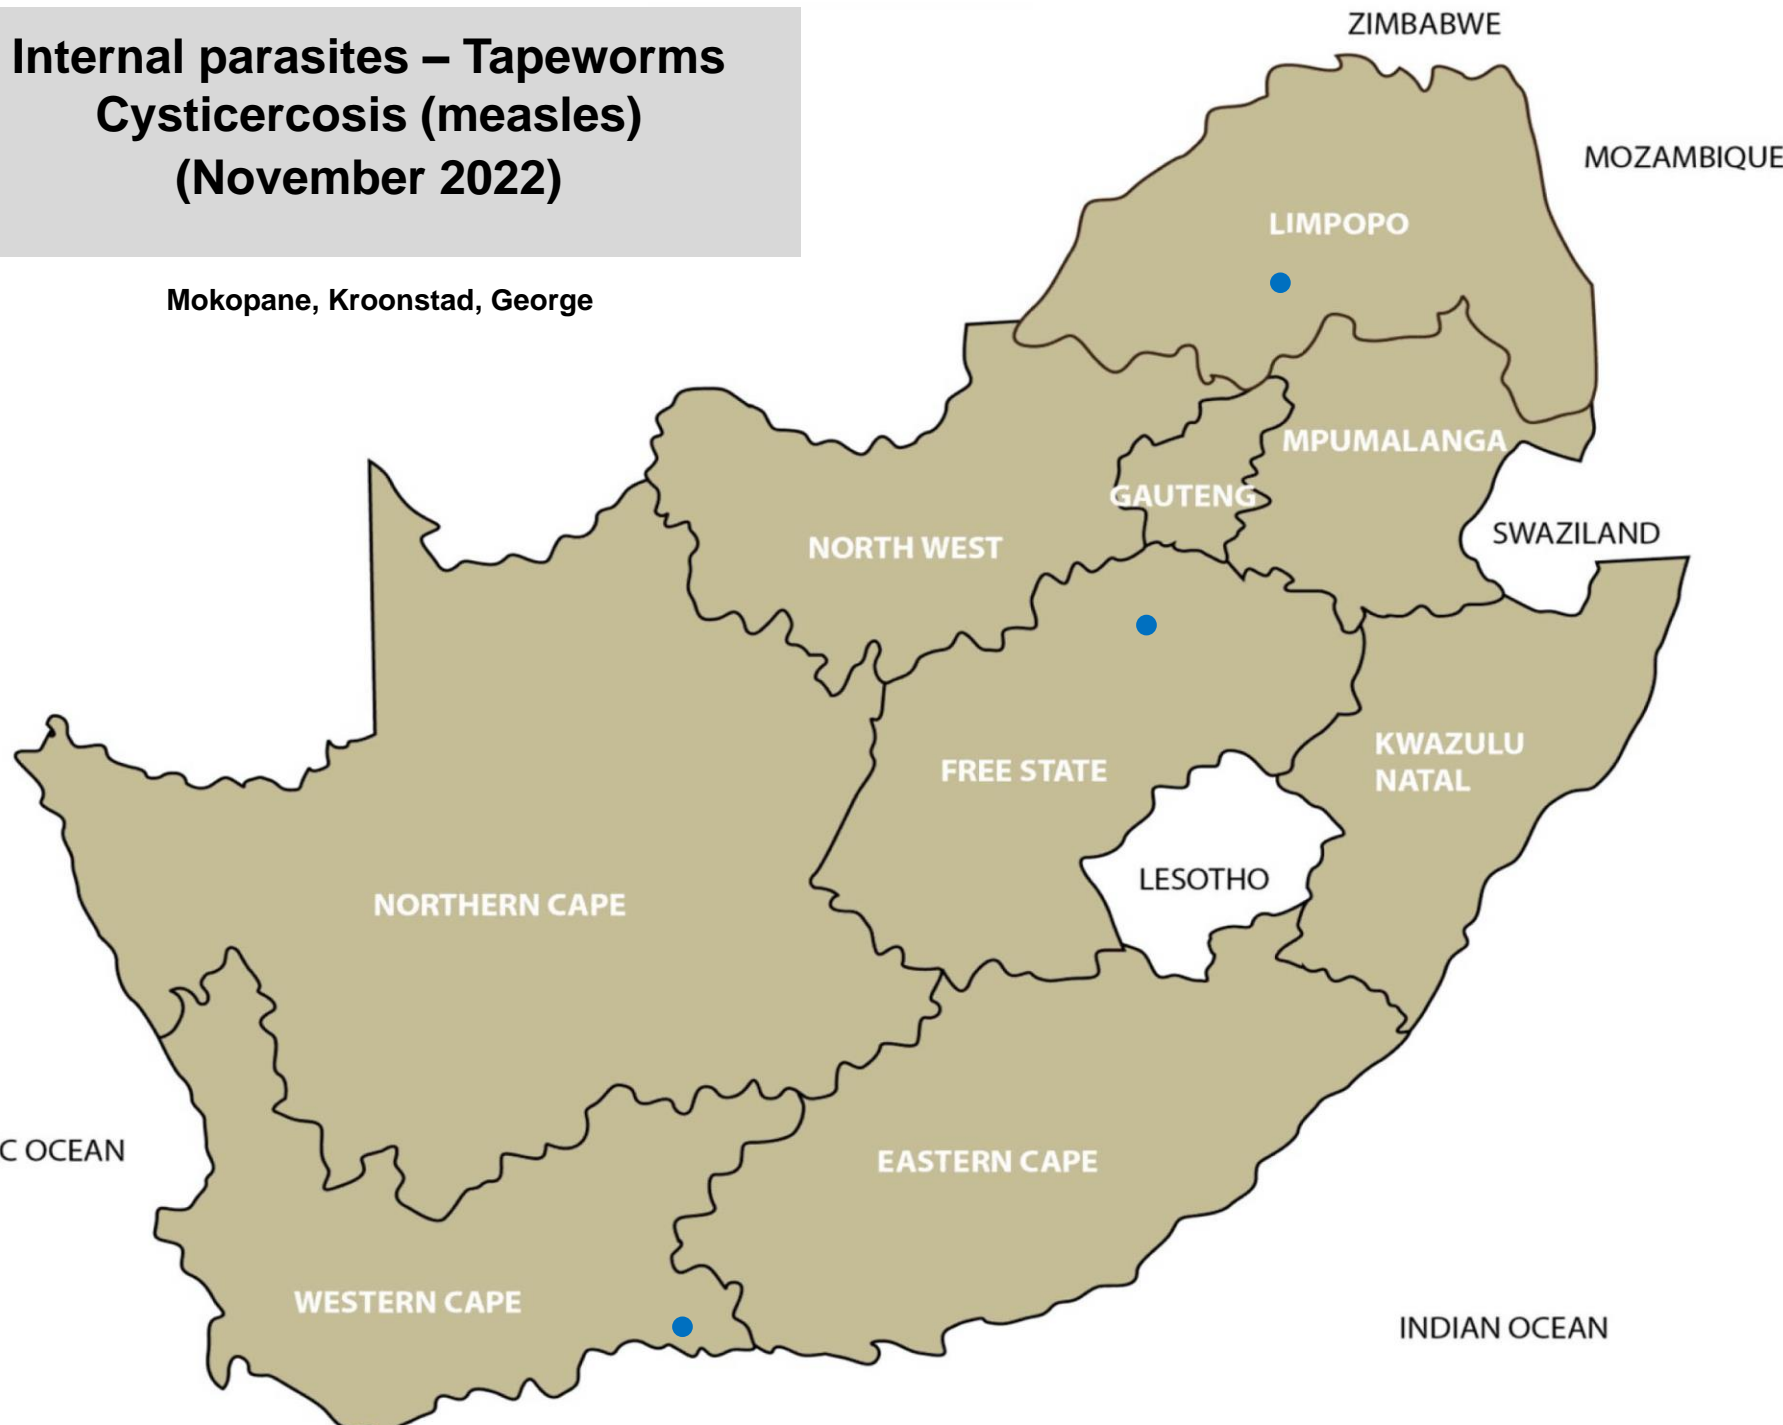

141 Reports November 2022

Internal parasites – Roundworms (November 2022)

Lydenburg, Malalane, Bronkhorstspuit, Hammanskraal, Nigel, Pretoria, Modimolle, Mokopane, Polokwane, Christiana, Leeudoringstad, Potchefstroom, Rustenburg, Bethlehem, Bloemfontein, Bothaville, Bultfontein, Clocolan, Ficksburg, Frankfort, Gariep Dam, Hoopstad, Koppies, Kroonstad, Oranjeville, Vrede, Wesselsbron, Winburg, Bergville, Kokstad, Mtubatuba, Underberg, Adelaide, Elliot, Graaff-Reinet, Port Alfred, Queenstown, Steynsburg, Stutterheim, Uitenhage, Beaufort West, Darling, George, Heidelberg, Moorreesburg, Paarl, Riversdale, Stellenbosch, Colesberg, Kimberley, Postmasburg, Upington

Internal parasites – Resistant roundworms (November 2022)

Delmas, Bronkhorstspuit, Nigel, Pretoria,
Bloemfontein, Hoopstad, Kokstad, Elliot, Graaff-
Reinet, Queenstown, George

Internal parasites – Tapeworms (November 2022)

Lydenburg, Klerksdorp, Clocolan, Gariep Dam, Hoopstad, Koppies, Kroonstad, Oranjeville, Reitz, Senekal, Vrede, Kokstad, Underberg, Elliot, Graaff-Reinet, George, Oudtshoorn, Paarl, Riversdale, Stellenbosch, Kimberley, Postmasburg

Internal parasites – Tapeworms
Cysticercosis (measles)
(November 2022)

Mokopane, Kroonstad, George

Internal parasites – Liver fluke worms (November 2022)

Nelspruit, Bapsfontein, Reitz, Winburg, Kokstad, Underberg,
Elliot, Graaff-Reinet, George