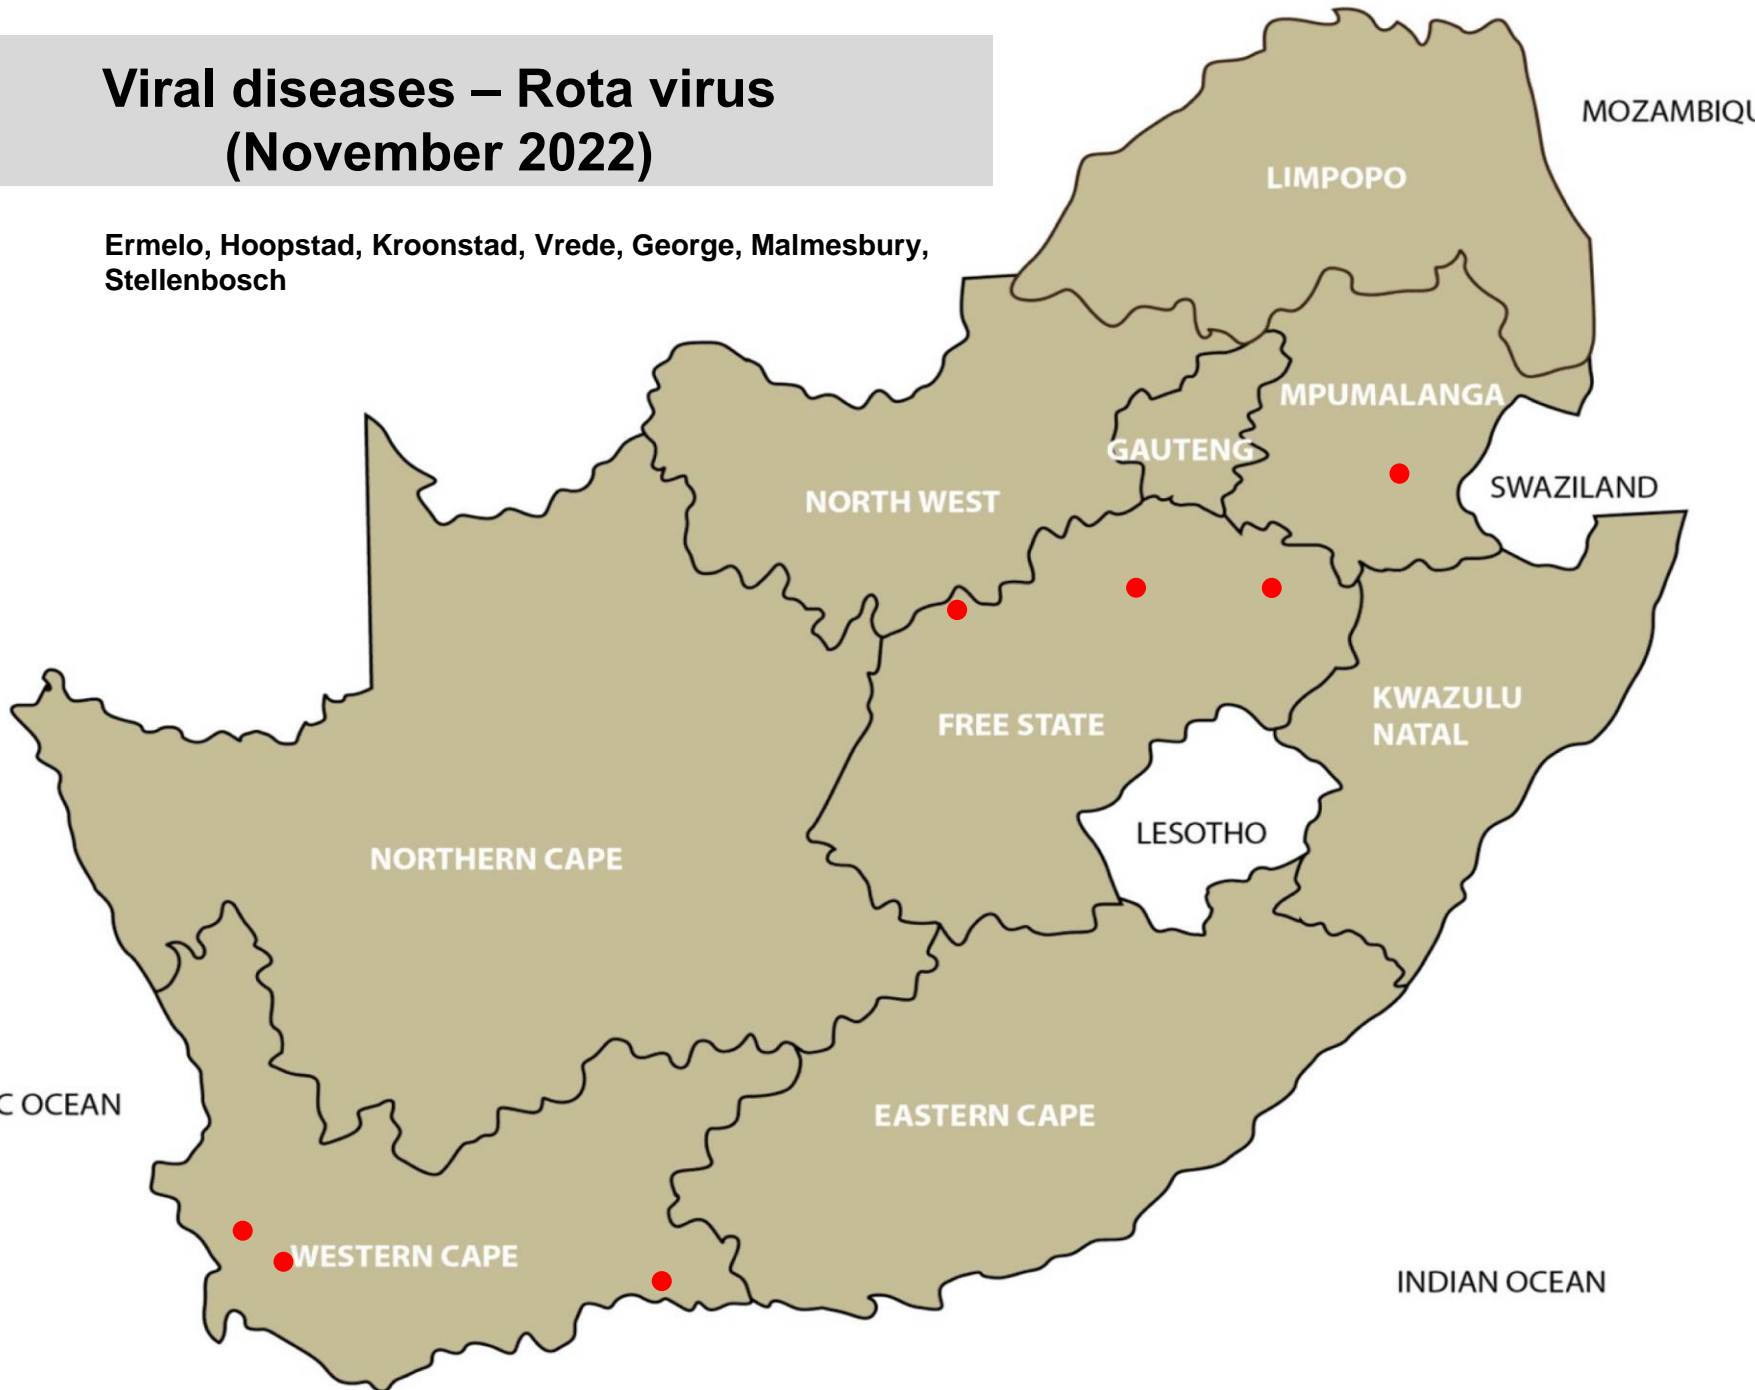

Bronkhorstspuit, Kokstad, Alexandria, Elliot, George,
Malmesbury, Riversdale

Viral diseases – Foot and Mouth Disease (November 2022)

No report received

Viral diseases – Corona virus (November 2022)

Kroonstad, Vrede, Caledon, Malmesbury

Viral diseases – Rota virus (November 2022)

Ermelo, Hoopstad, Kroonstad, Vrede, George, Malmesbury,
Stellenbosch

Viral disease – Warts (November 2022)

Lydenburg, Nelspruit, Hammanskraal, Christiana, Potchefstroom, Clocolan, Senekal, Viljoenskroon, Bergville, Dundee, Kokstad, Mooi River, Mtubatuba, Underberg, Elliot, Riversdale

Viral disease – Orf (November 2022)

Lydenburg, Malalane, Hammanskraal, Bela-Bela, Christiana, Hoopstad, Kroonstad, Oranjeville, Viljoenskroon, Zastron, Estcourt, Kokstad, Mtubatuba, Underberg, Aliwal North, Elliot, Graaff-Reinet, Queenstown, Oudtshoorn, Stellenbosch, Kathu, Kimberley