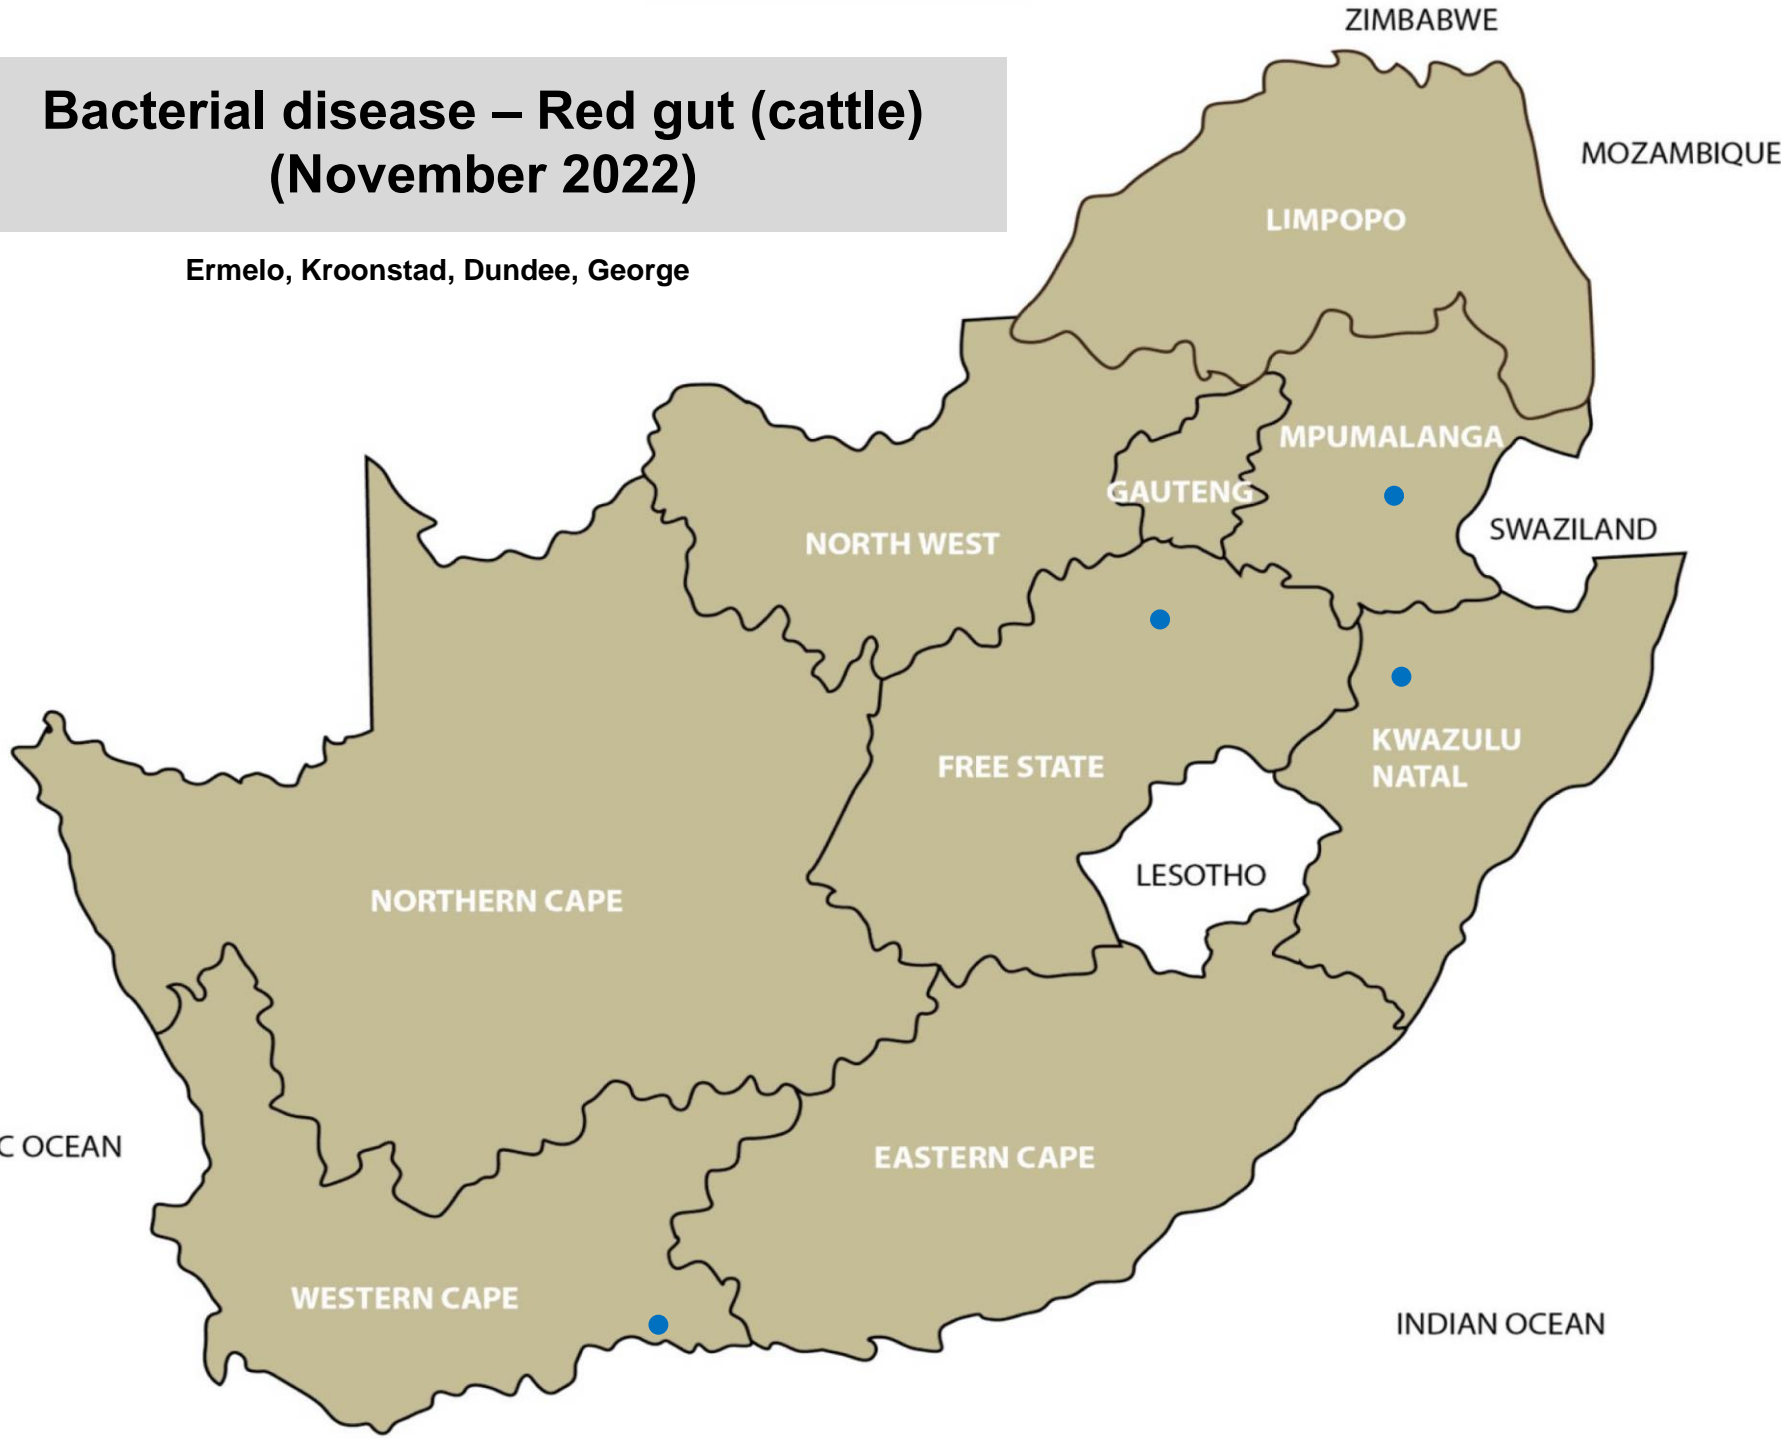

Ermelo, Grootvlei, Lydenburg, Volksrust,
Hammanskraal, Bloemhof, Potchefstroom, Schweizer-
Reneke, Dewetsdorp, Koppies, Kroonstad, Reitz, Vrede,
Warden, Winburg, Bergville, Kokstad, Elliot, Colesberg

Bacterial disease - Swelled head (November 2022)

Bronkhorstspuit, Bultfontein, Gariiep Dam, Dundee, Underberg,
Heidelberg, Moorreesburg, Riversdale,

Bacterial disease – Blood gut (sheep) (November 2022)

Kokstad, Elliot, Kimberley, Uppington

Bacterial disease – Red gut (cattle) (November 2022)

Ermelo, Kroonstad, Dundee, George

Bacterial disease Pulpy kidney (November 2022)

Bethal, Ermelo, Grootvlei, Lydenburg, Nelspruit, Hammanskraal, Christiana, Bloemfontein, Kroonstad, Warden, Wesselsbron, Kokstad, Elliot, Queenstown, Stutterheim, Beaufort West, Riversdale, Stellenbosch, Colesberg, Kimberley