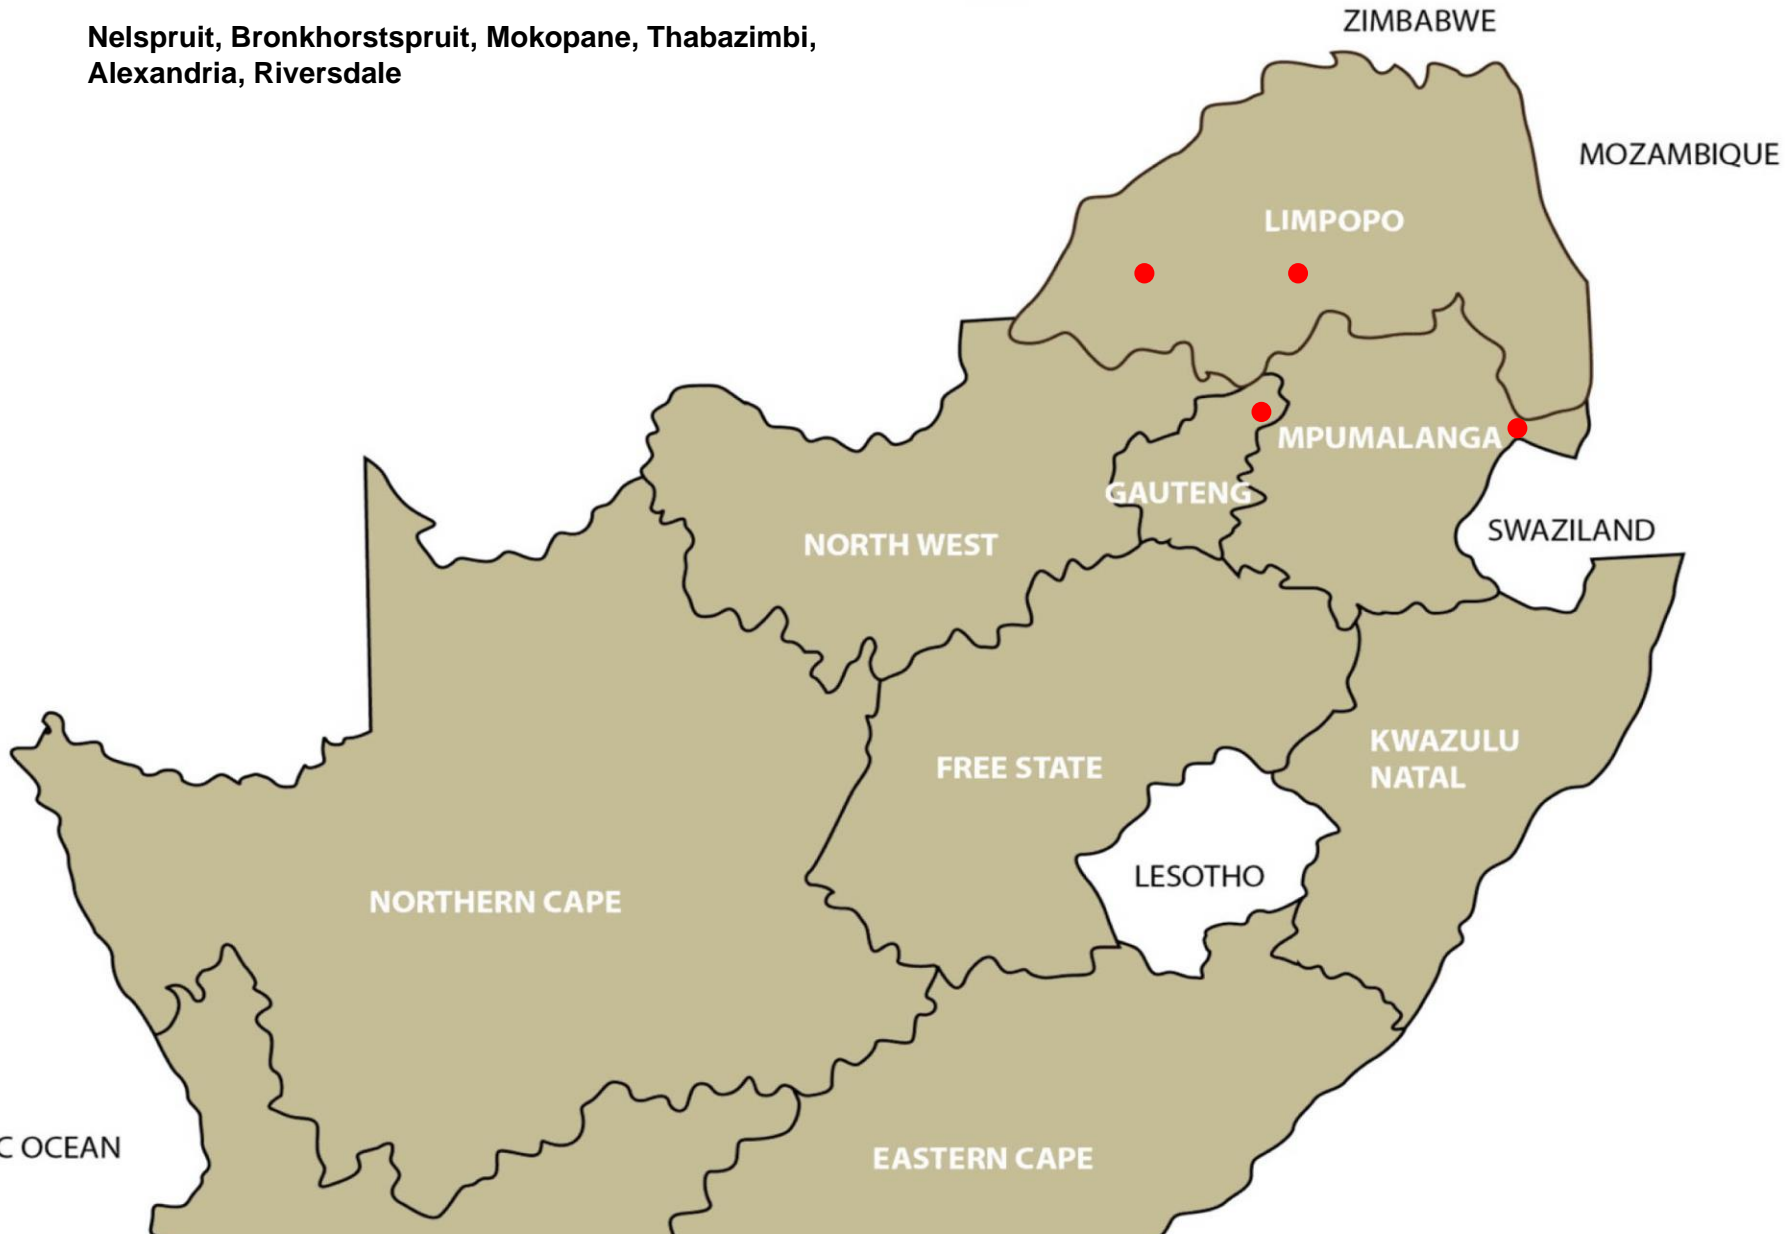

Ermelo, Volksrust, Oranjeville, Bergville

Biting lice (Red lice) (November 2022)

Reitz, Senekal, Vrede

Sucking lice (Blue lice) (November 2022)

Riversdale, Kimberley, Postmasburg

Sheep scab (November 2022)

Christiana, Underberg, Beaufort West

Mange (November 2022)

Hammanskraal, Potchefstroom, Reitz, Winburg, Kimberley

Itch mite (November 2022)

Lydenburg, Warden, Underberg, Kimberley

Blowflies (November 2022)

Lydenburg, Nigel, Clocolan, Ficksburg,
Hoopstad, Oranjeville, Kokstad, Elliot,
Underberg, George, Heidelberg, Oudtshoorn,
Riversdale

Screw-worm (November 2022)

Nelspruit, Bronkhorstspuit, Mokopane, Thabazimbi,
Alexandria, Riversdale

Nasal bot (November 2022)

Bronkhorstspuit, Nigel, Reitz, Warden, Bergville,
Moorreesburg, Riversdale, Kimberley

Midges and Mosquitoes (November 2022)

Ermelo, Nigel, Mokopane, Potchefstroom, Vryburg,
Bultfontein, Clocolan, Ficksburg, Kroonstad, Memel,
Oranjeville, Winburg, Bergville, Kokstad, Underberg, Elliot,
George, Oudtshoorn, De Aar, Kimberley, Upington