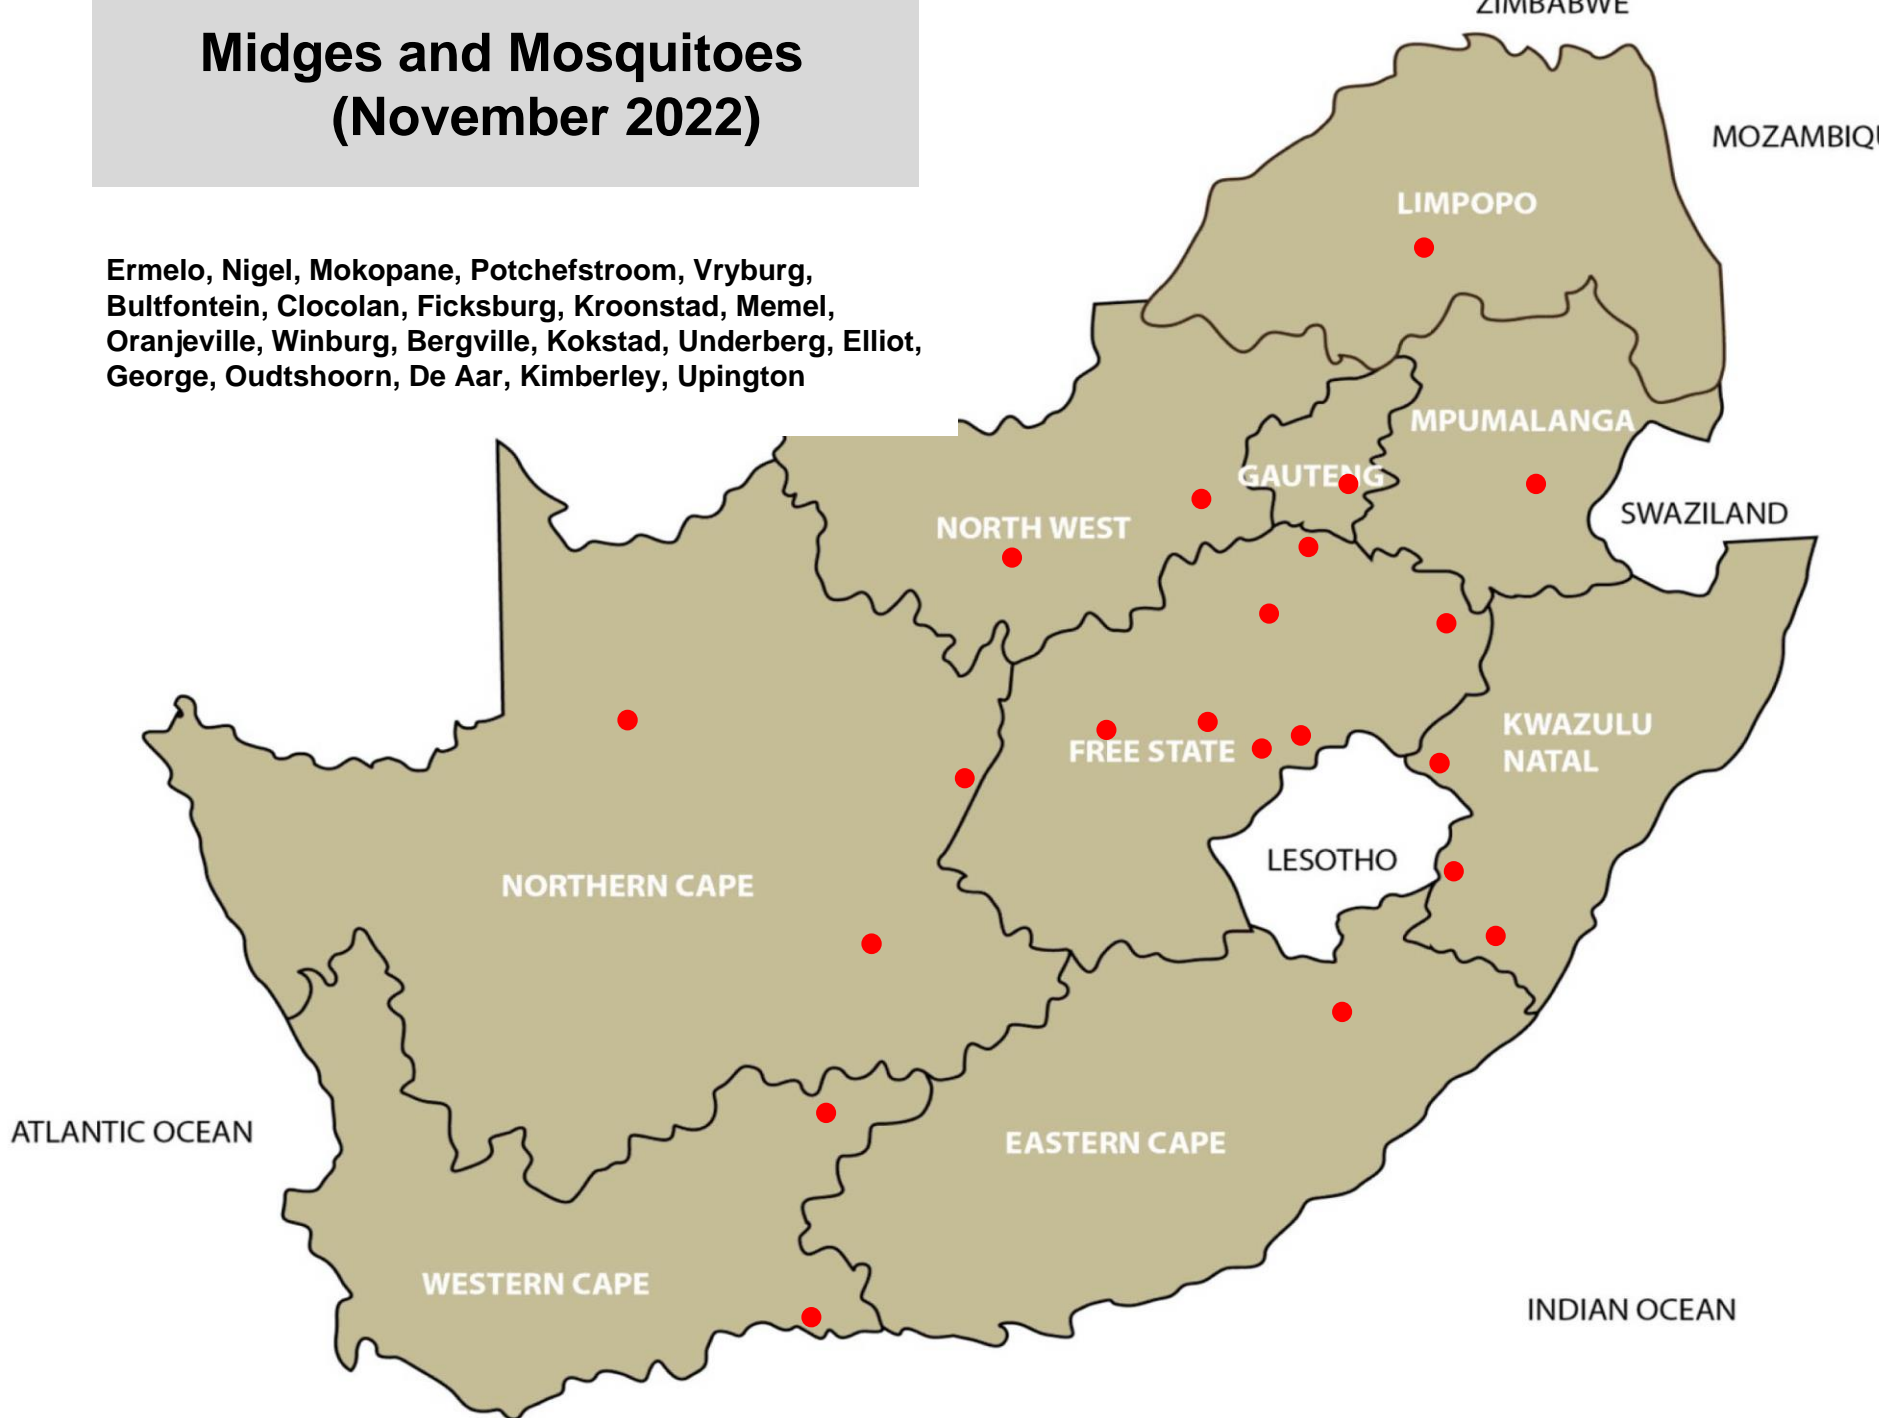

Ermelo, Volksrust, Oranjeville, Bergville

Biting lice (Red lice) (November 2022)

Reitz, Senekal, Vrede

Sucking lice (Blue lice) (November 2022)

Riversdale, Kimberley, Postmasburg

Sheep scab (November 2022)

Christiana, Underberg, Beaufort West

Mange (November 2022)

Hammanskraal, Potchefstroom, Reitz, Winburg, Kimberley

Itch mite (November 2022)

Lydenburg, Warden, Underberg, Kimberley

Blowflies (November 2022)

Lydenburg, Nigel, Clocolan, Ficksburg,
Hoopstad, Oranjeville, Kokstad, Elliot,
Underberg, George, Heidelberg, Oudtshoorn,
Riversdale

Screw-worm (November 2022)

Nelspruit, Bronkhorstspuit, Mokopane, Thabazimbi,
Alexandria, Riversdale

Nasal bot (November 2022)

Bronkhorstspuit, Nigel, Reitz, Warden, Bergville,
Moorreesburg, Riversdale, Kimberley

Midges and Mosquitoes (November 2022)

Ermelo, Nigel, Mokopane, Potchefstroom, Vryburg,
Bultfontein, Clocolan, Ficksburg, Kroonstad, Memel,
Oranjeville, Winburg, Bergville, Kokstad, Underberg, Elliot,
George, Oudtshoorn, De Aar, Kimberley, Upington