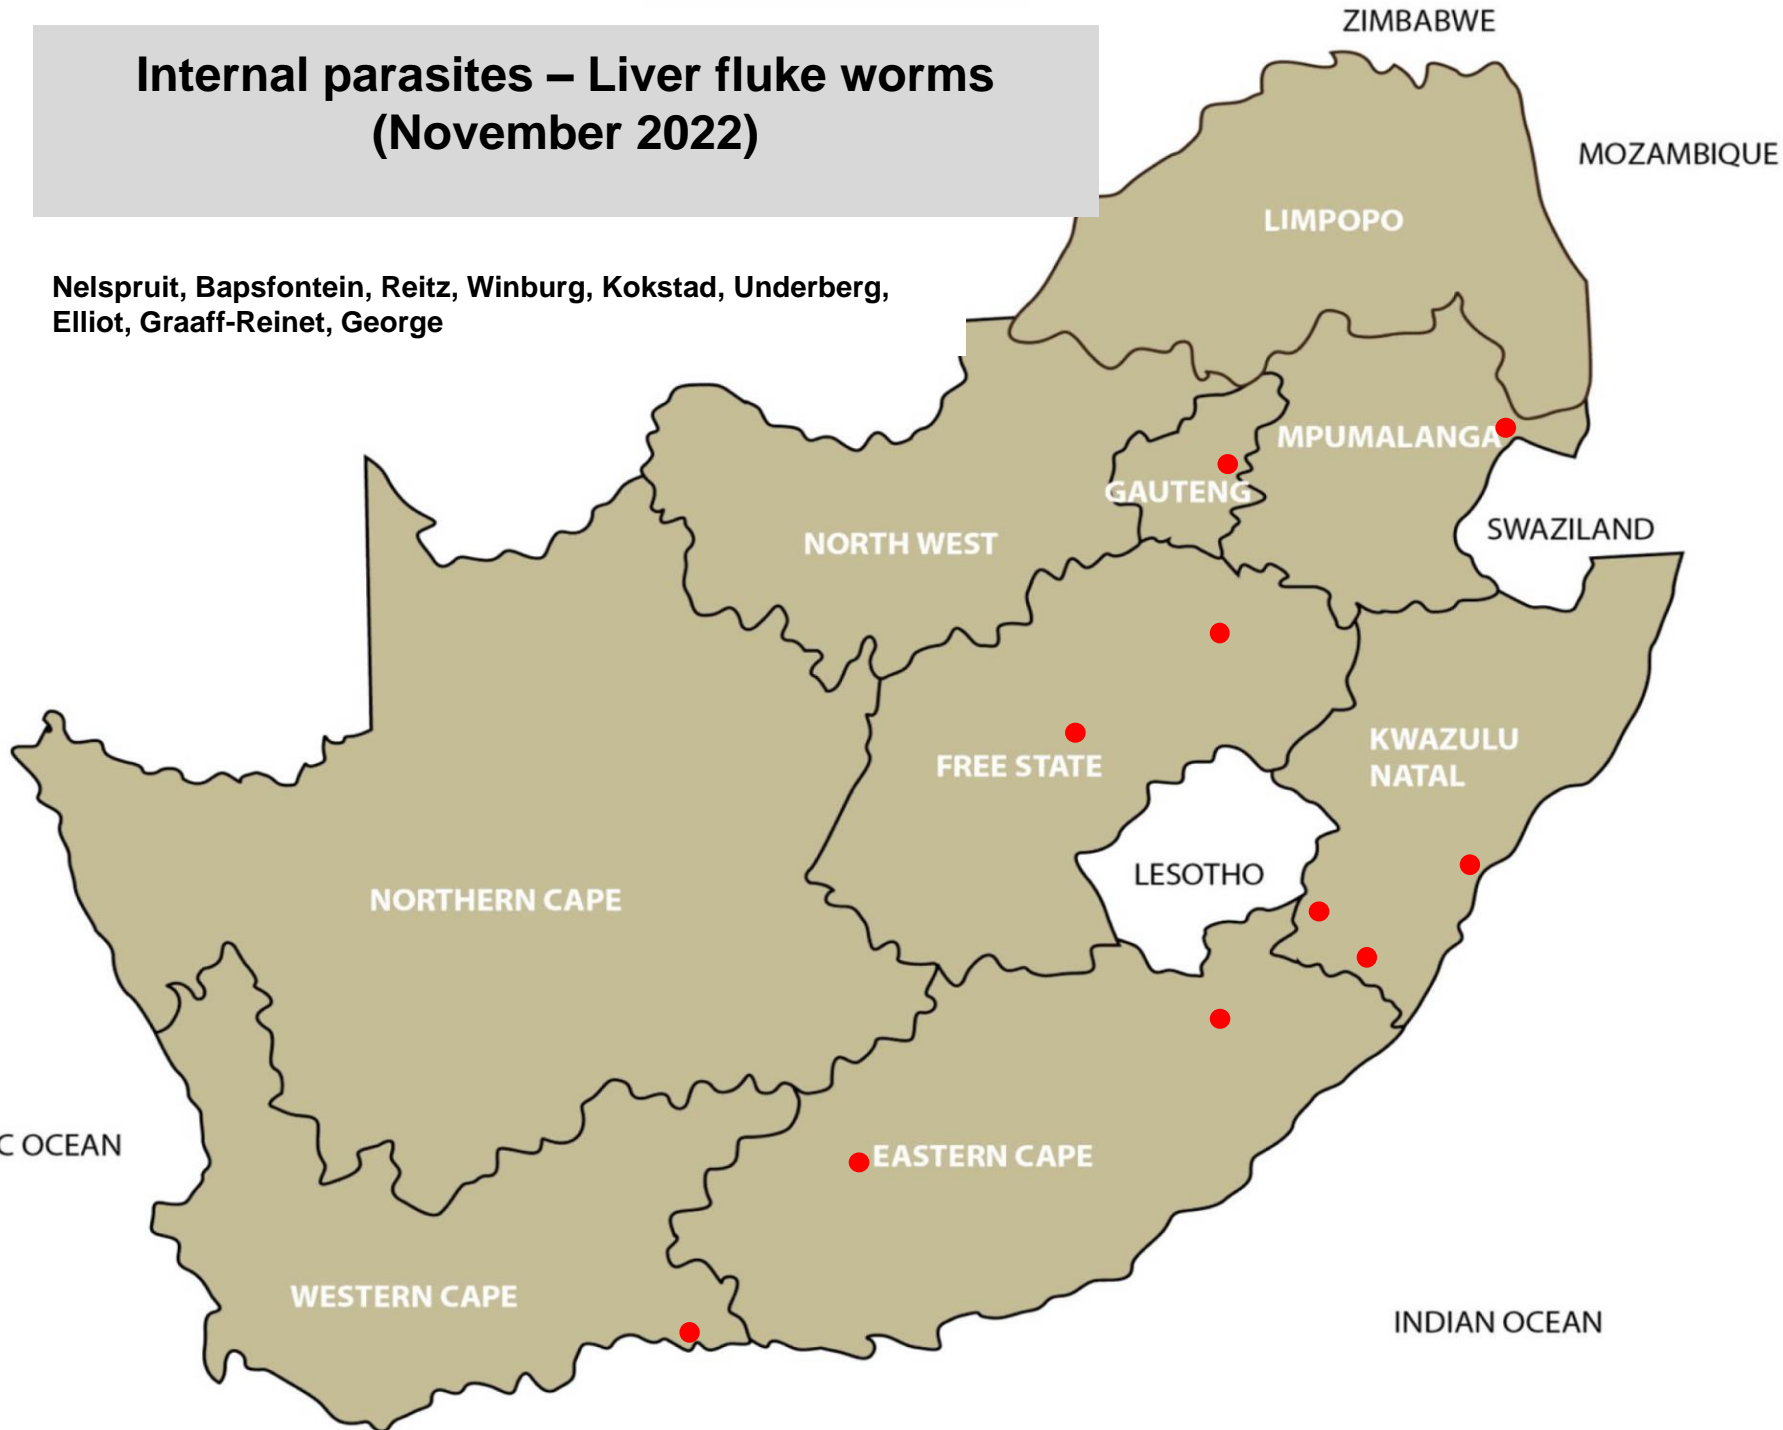

Internal parasites – Resistant roundworms (November 2022)

Delmas, Bronkhorstspuit, Nigel, Pretoria,
Bloemfontein, Hoopstad, Kokstad, Elliot, Graaff-
Reinet, Queenstown, George

Internal parasites – Tapeworms (November 2022)

Lydenburg, Klerksdorp, Clocolan, Gariep Dam, Hoopstad, Koppies, Kroonstad, Oranjeville, Reitz, Senekal, Vrede, Kokstad, Underberg, Elliot, Graaff-Reinet, George, Oudtshoorn, Paarl, Riversdale, Stellenbosch, Kimberley, Postmasburg

Internal parasites – Tapeworms
Cysticercosis (measles)
(November 2022)

Mokopane, Kroonstad, George

Internal parasites – Liver fluke worms (November 2022)

Nelspruit, Bapsfontein, Reitz, Winburg, Kokstad, Underberg,
Elliot, Graaff-Reinet, George

Internal parasites – Conical fluke (November 2022)

Lydenburg, Bapsfontein, Clocolan, Koppies,
Reitz, Newcastle, Underberg, Darling,
Postmasburg

Internal parasites – *Parafilaria* (November 2022)

Polokwane, Tzaneen, Mtubatuba, Paarl