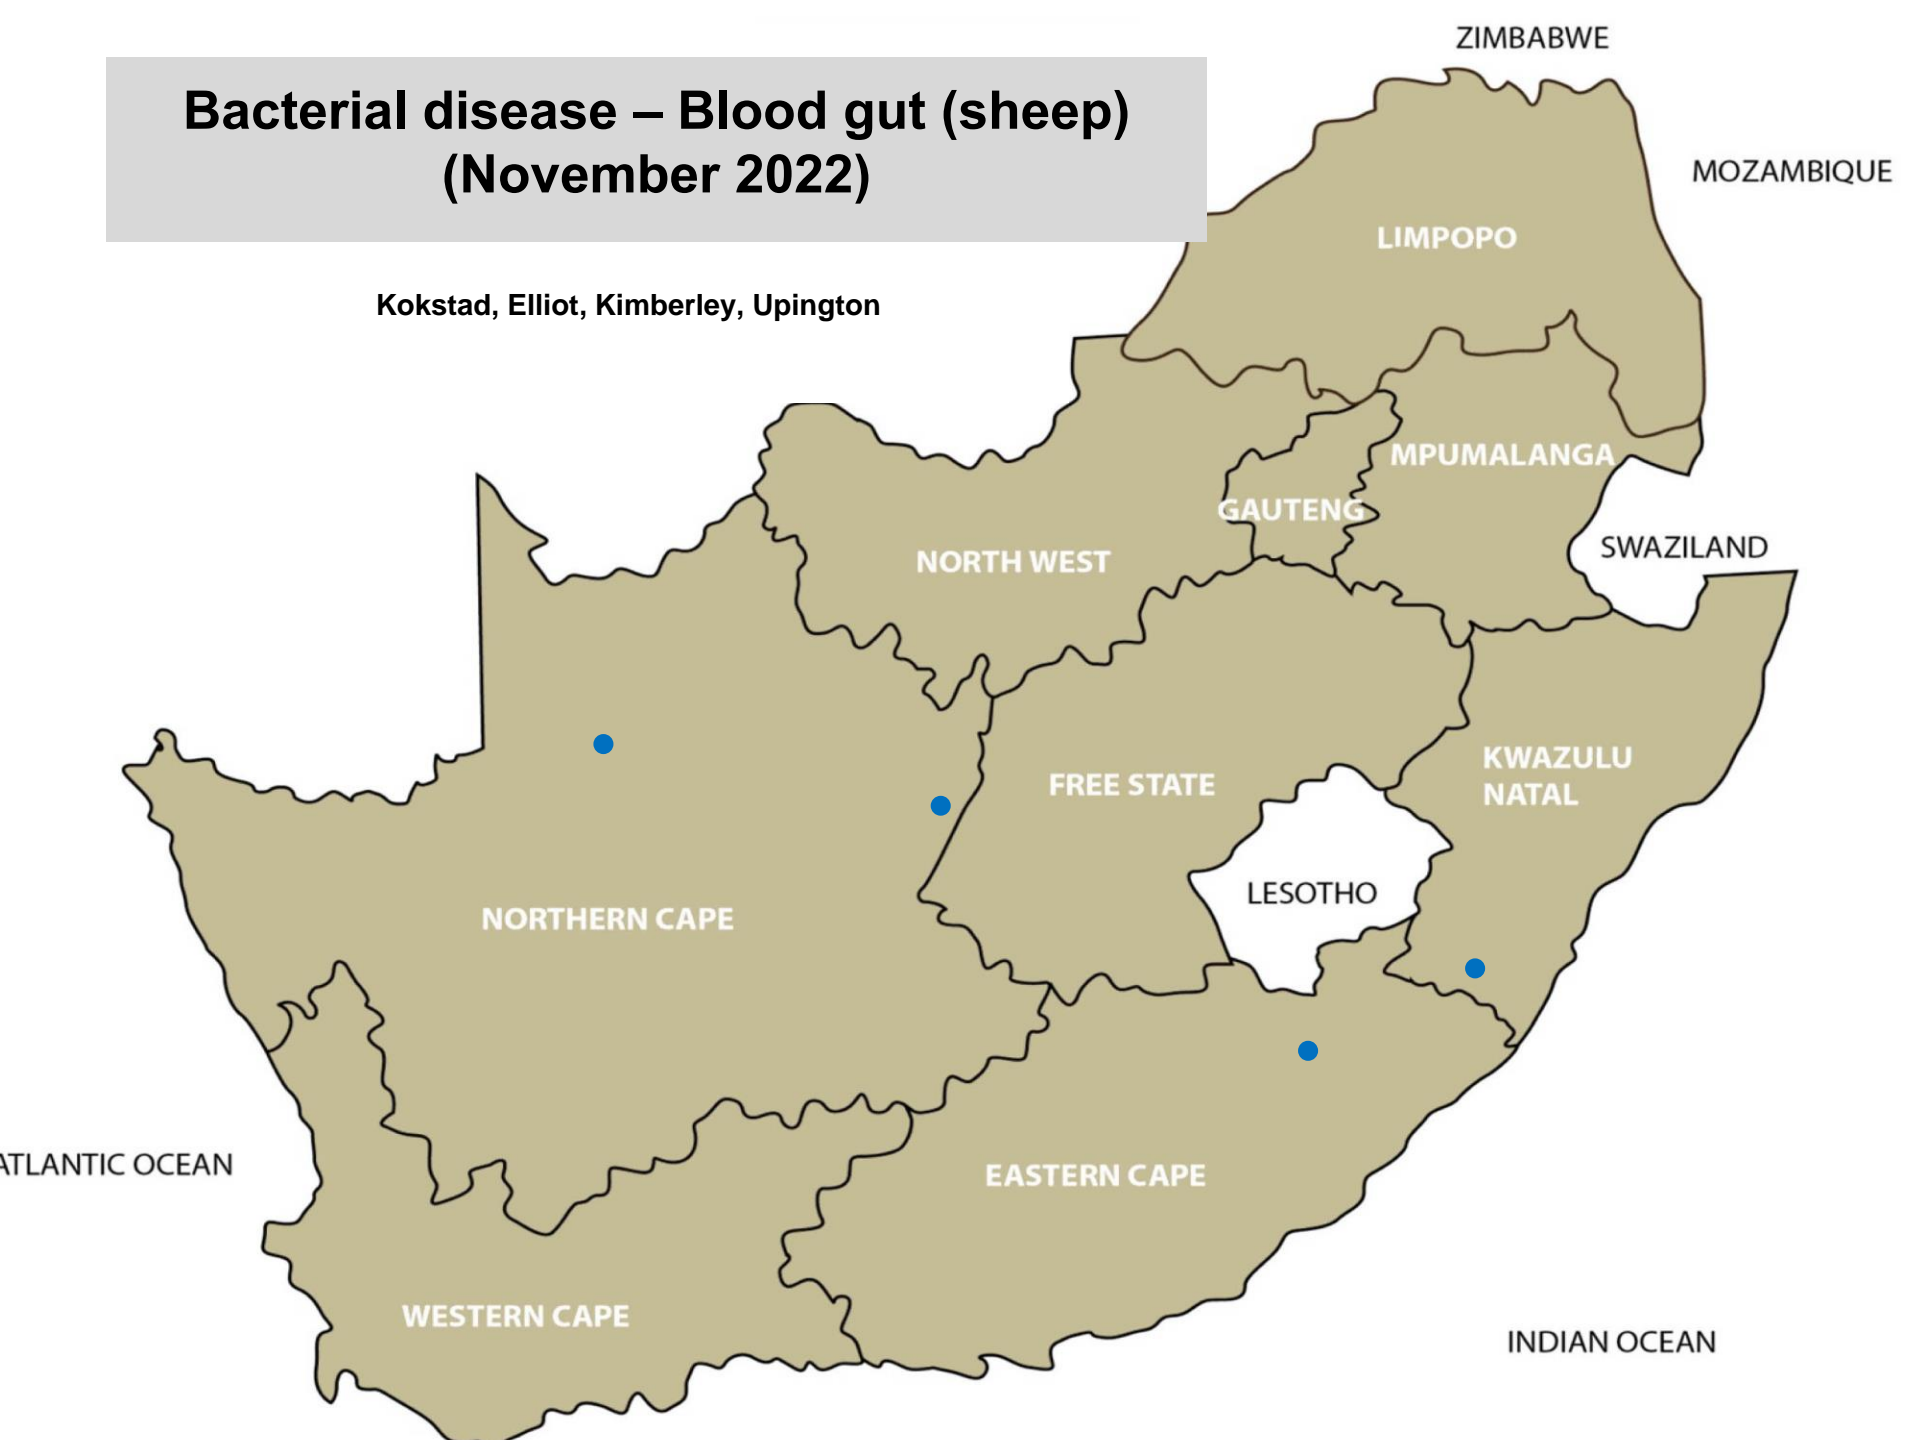

Bacterial disease - Salmonellosis (November 2022)

Delmas, Potchefstroom, Viljoenskroon, Adelaide

Bacterial disease – Enzootic abortion (November 2022)

Bacterial disease – Johne's disease (November 2022)

Bacterial disease – Blackquarter (November 2022)

Ermelo, Grootvlei, Lydenburg, Volksrust,
Hammanskraal, Bloemhof, Potchefstroom, Schweizer-
Reneke, Dewetsdorp, Koppies, Kroonstad, Reitz, Vrede,
Warden, Winburg, Bergville, Kokstad, Elliot, Colesberg

Bacterial disease - Swelled head (November 2022)

Bronkhorstspuit, Bultfontein, Gariiep Dam, Dundee, Underberg,
Heidelberg, Moorreesburg, Riversdale,

Bacterial disease – Blood gut (sheep) (November 2022)

Kokstad, Elliot, Kimberley, Uppington

Bacterial disease – Red gut (cattle) (November 2022)

Ermelo, Kroonstad, Dundee, George

Bacterial disease Pulpy kidney (November 2022)

Bethal, Ermelo, Grootvlei, Lydenburg, Nelspruit, Hammanskraal, Christiana, Bloemfontein, Kroonstad, Warden, Wesselsbron, Kokstad, Elliot, Queenstown, Stutterheim, Beaufort West, Riversdale, Stellenbosch, Colesberg, Kimberley