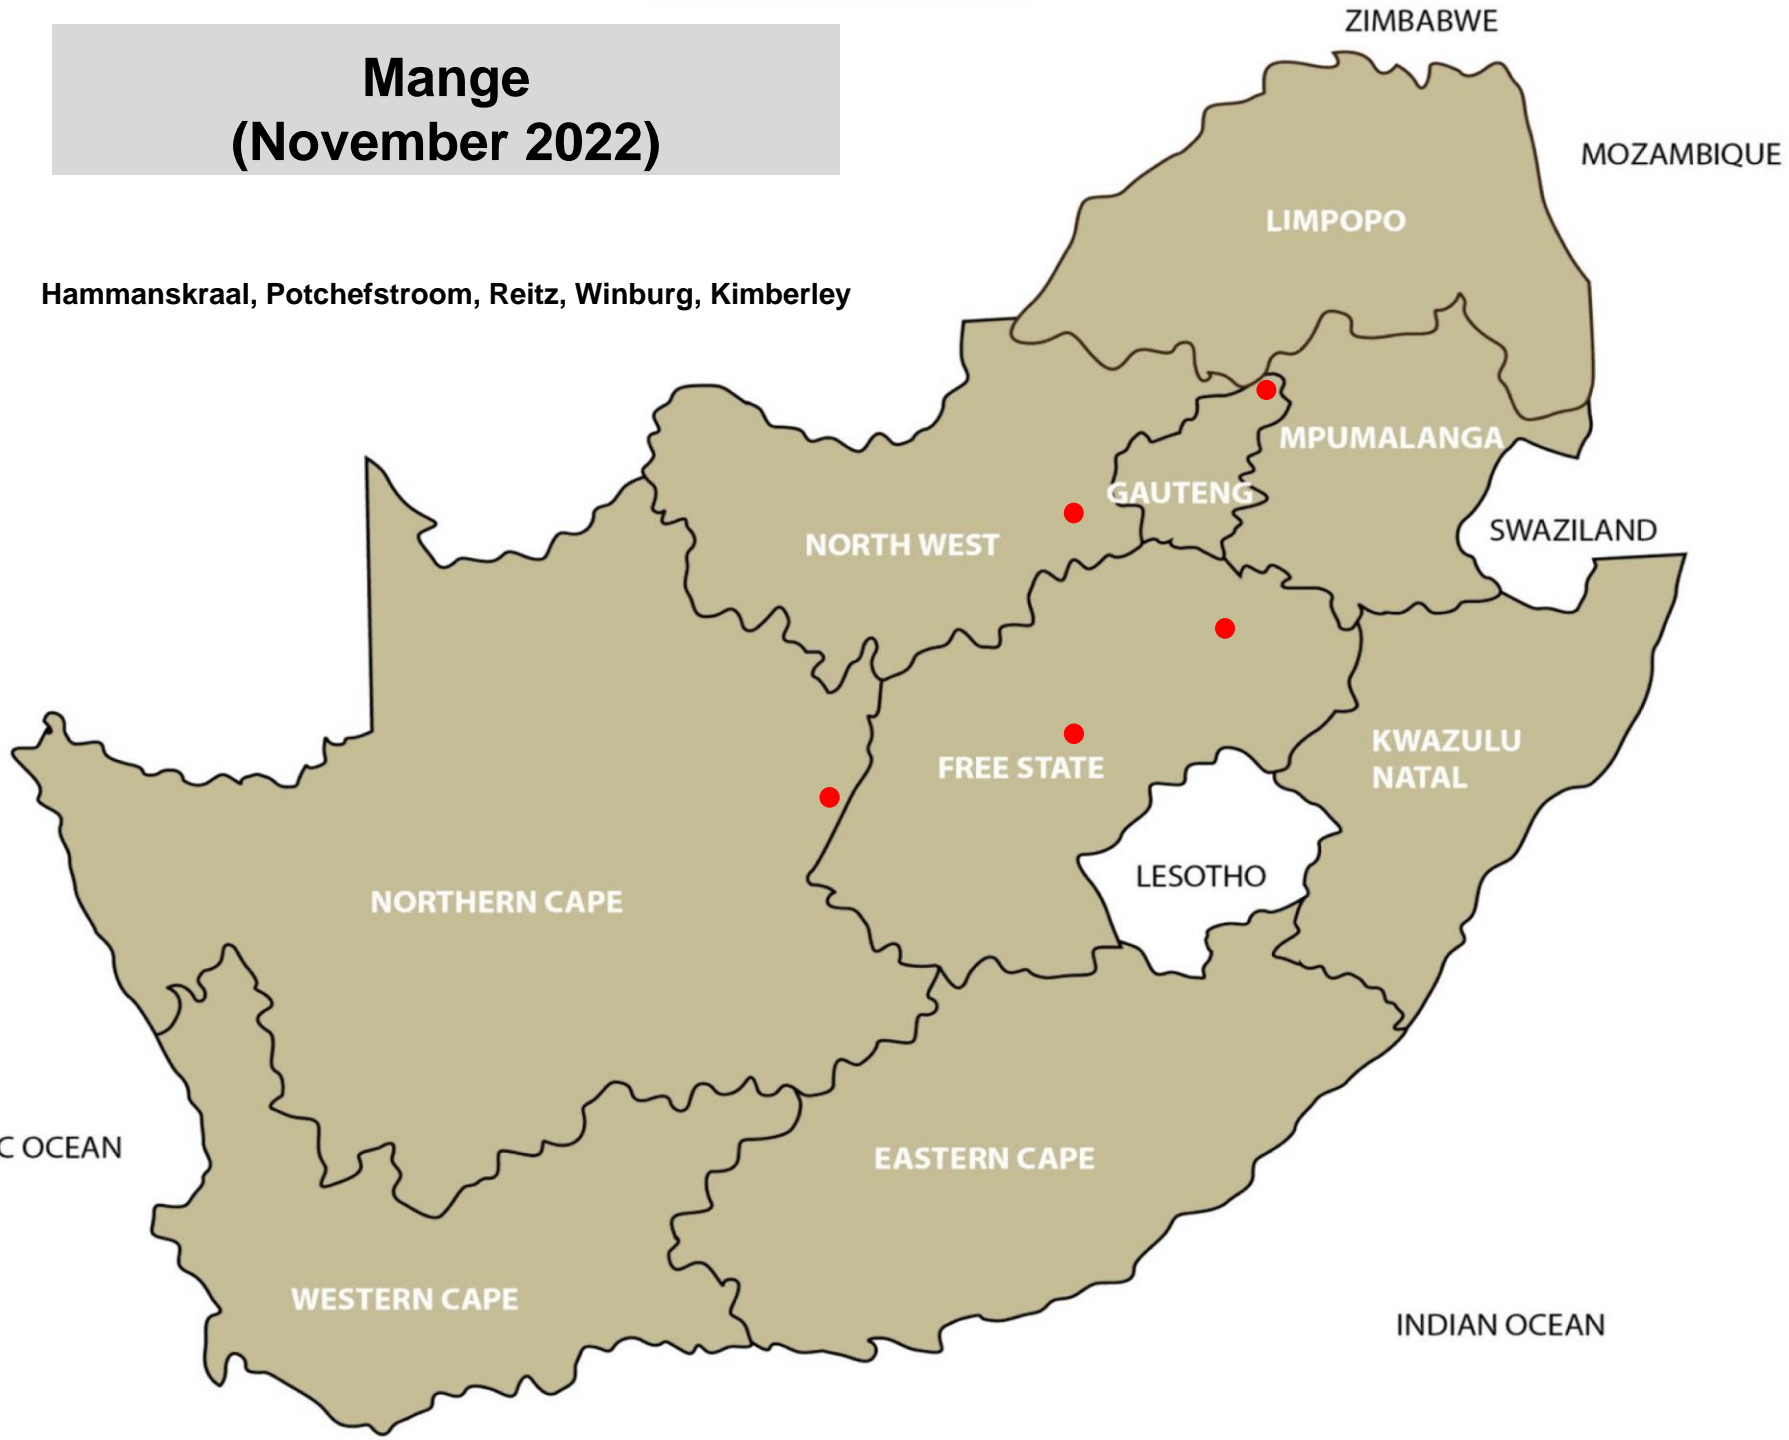

Red-legged tick (November 2022)

Christiana, Schweizer-Reneke, Bloemfontein,
Bultfontein, Clocolan, Hoopstad, Memel,
Oranjeville, Warden, Wesselsbron, Underberg,
Steynsburg

Paralysis ticks (November 2022)

Ermelo, Volksrust, Oranjeville, Bergville

Biting lice (Red lice) (November 2022)

Reitz, Senekal, Vrede

Sucking lice (Blue lice) (November 2022)

Riversdale, Kimberley, Postmasburg

Sheep scab (November 2022)

Christiana, Underberg, Beaufort West

Mange (November 2022)

Hammanskraal, Potchefstroom, Reitz, Winburg, Kimberley

Itch mite (November 2022)

Lydenburg, Warden, Underberg, Kimberley

Blowflies (November 2022)

Lydenburg, Nigel, Clocolan, Ficksburg,
Hoopstad, Oranjeville, Kokstad, Elliot,
Underberg, George, Heidelberg, Oudtshoorn,
Riversdale

Screw-worm (November 2022)

Nelspruit, Bronkhorstspuit, Mokopane, Thabazimbi,
Alexandria, Riversdale