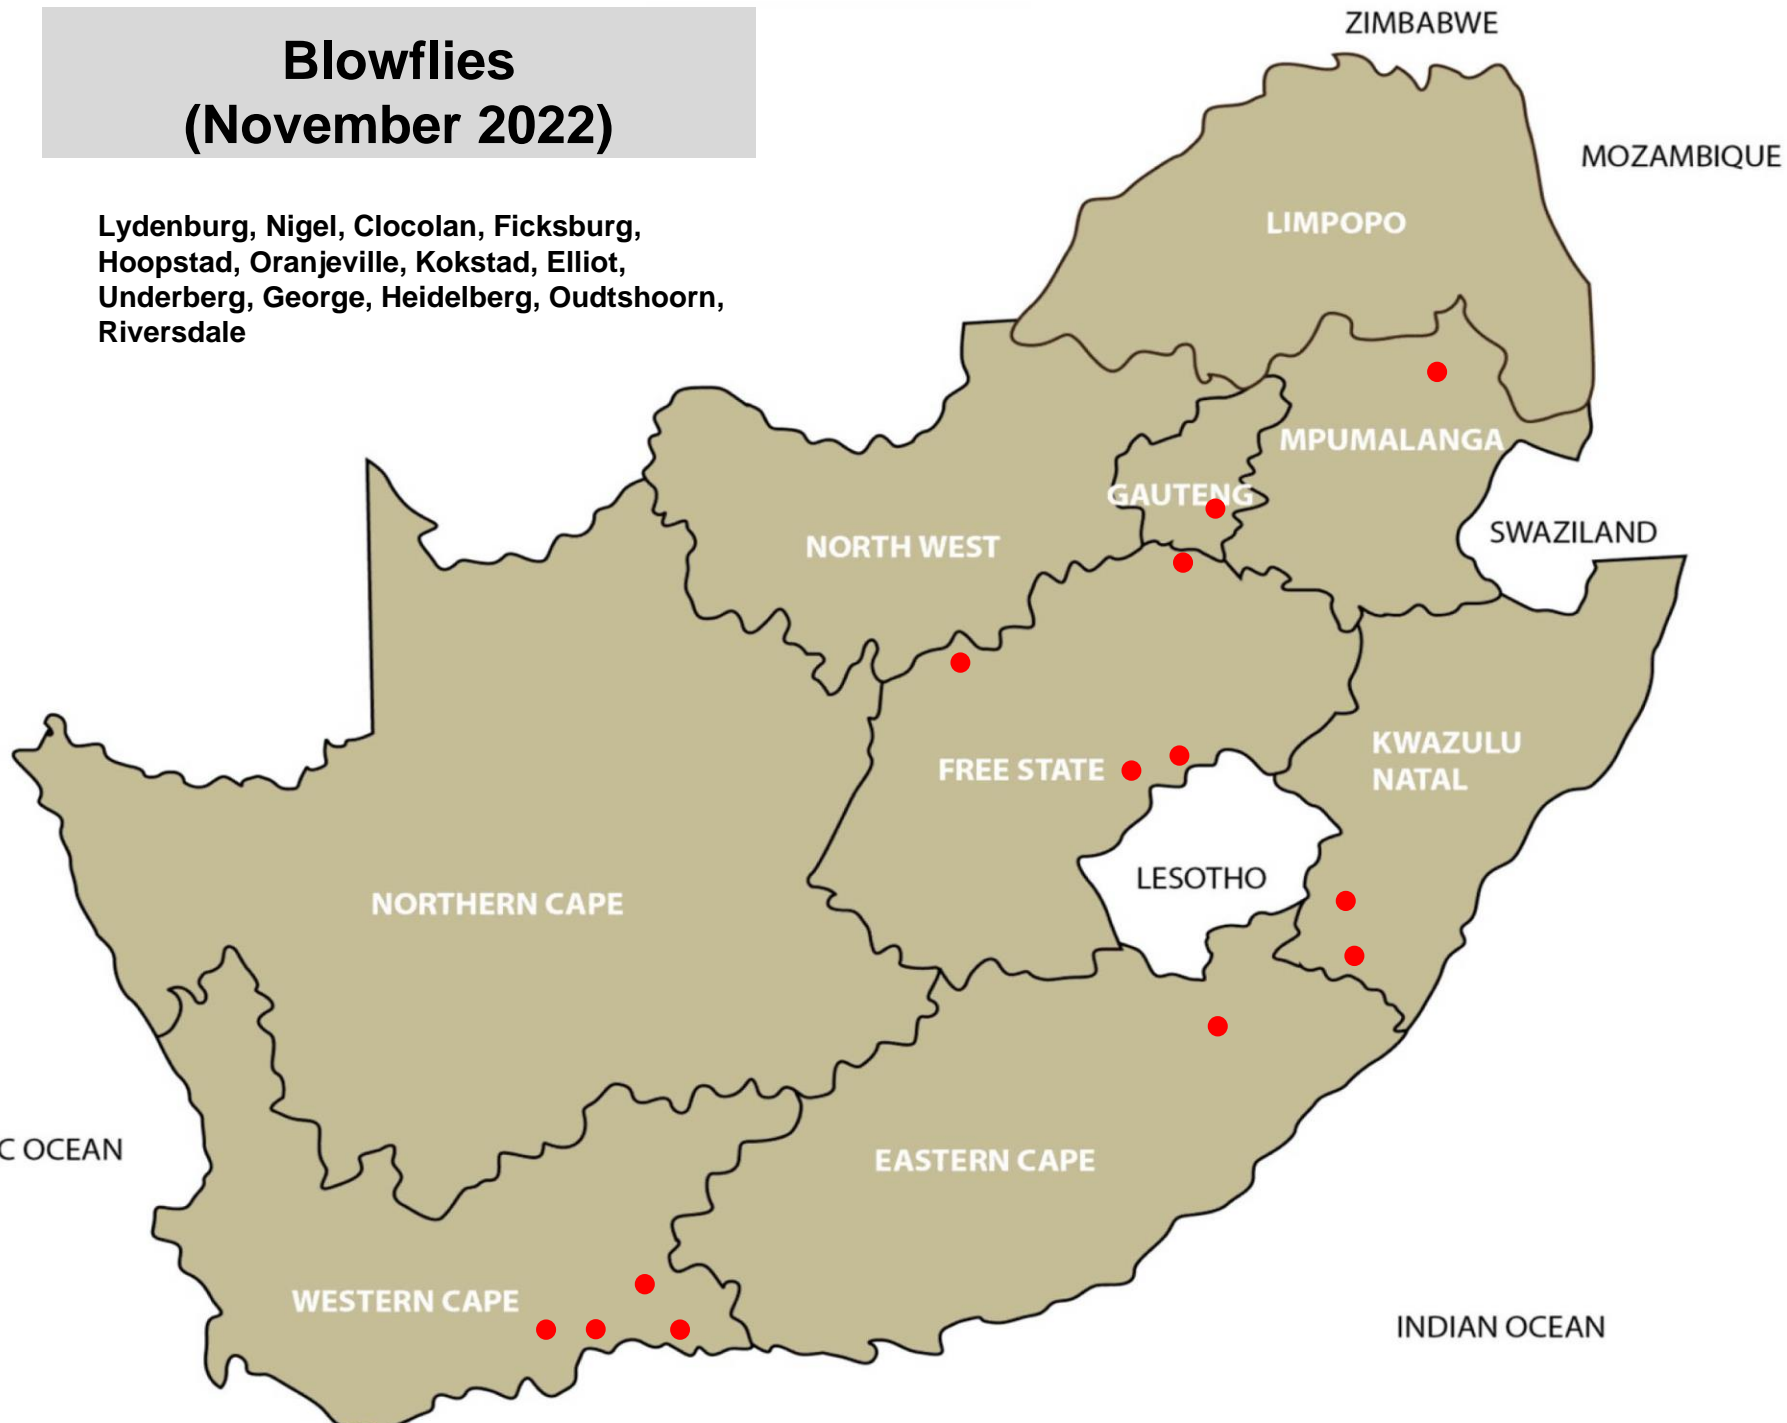

Ermelo, Volksrust, Oranjeville, Bergville

Biting lice (Red lice) (November 2022)

Reitz, Senekal, Vrede

Sucking lice (Blue lice) (November 2022)

Riversdale, Kimberley, Postmasburg

Sheep scab (November 2022)

Christiana, Underberg, Beaufort West

Mange (November 2022)

Hammanskraal, Potchefstroom, Reitz, Winburg, Kimberley

Itch mite (November 2022)

Lydenburg, Warden, Underberg, Kimberley

Blowflies (November 2022)

Lydenburg, Nigel, Clocolan, Ficksburg,
Hoopstad, Oranjeville, Kokstad, Elliot,
Underberg, George, Heidelberg, Oudtshoorn,
Riversdale

Screw-worm (November 2022)

Nelspruit, Bronkhorstspuit, Mokopane, Thabazimbi,
Alexandria, Riversdale

Nasal bot (November 2022)

Bronkhorstspuit, Nigel, Reitz, Warden, Bergville,
Moorreesburg, Riversdale, Kimberley

Midges and Mosquitoes (November 2022)

Ermelo, Nigel, Mokopane, Potchefstroom, Vryburg,
Bultfontein, Clocolan, Ficksburg, Kroonstad, Memel,
Oranjeville, Winburg, Bergville, Kokstad, Underberg, Elliot,
George, Oudtshoorn, De Aar, Kimberley, Upington