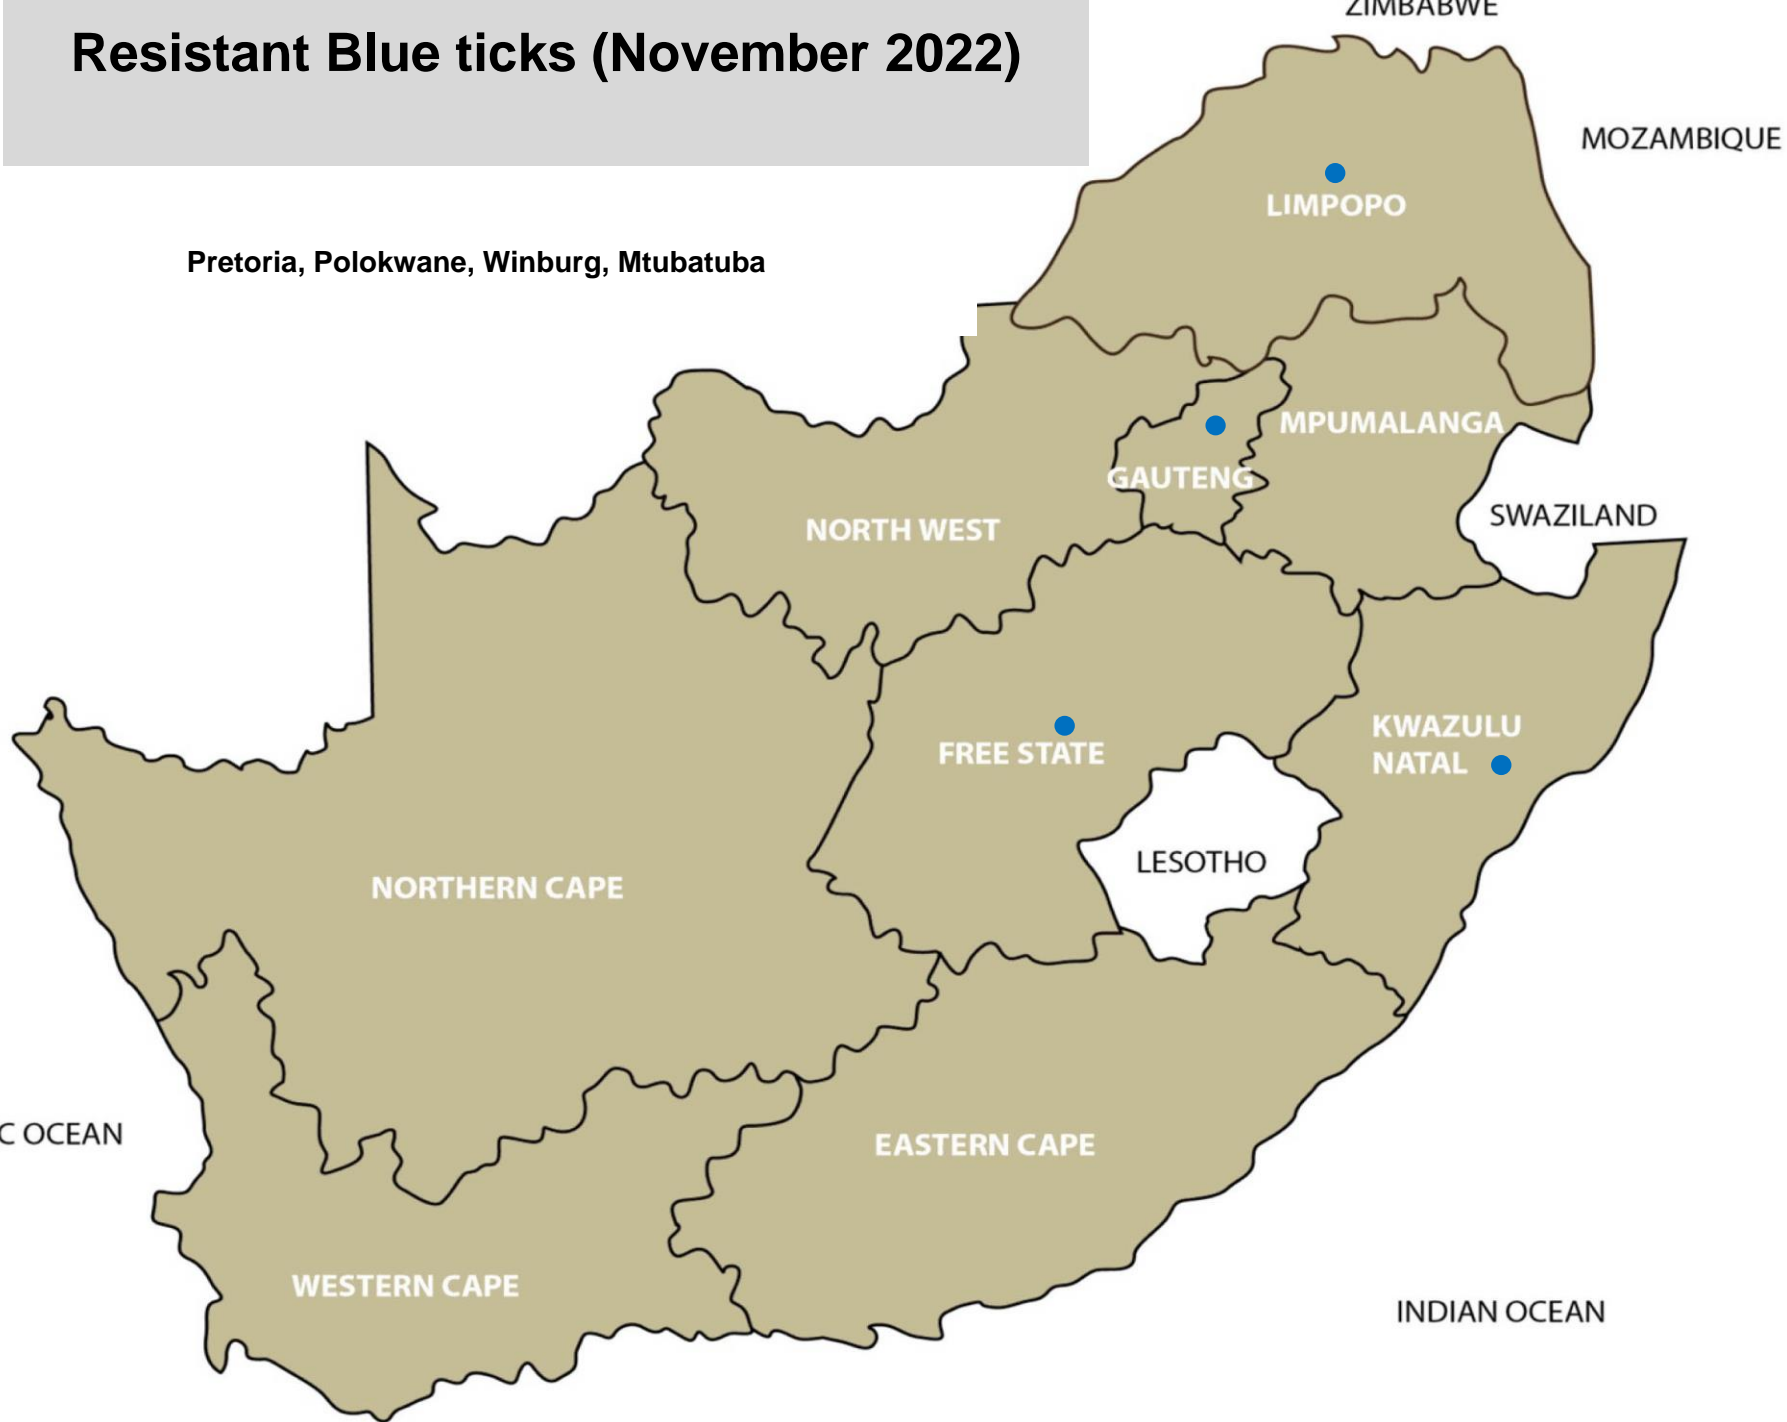

Internal parasites – Tapeworms
Cysticercosis (measles)
(November 2022)

Mokopane, Kroonstad, George

Internal parasites – Liver fluke worms (November 2022)

Nelspruit, Bapsfontein, Reitz, Winburg, Kokstad, Underberg,
Elliot, Graaff-Reinet, George

Internal parasites – Conical fluke (November 2022)

Lydenburg, Bapsfontein, Clocolan, Koppies,
Reitz, Newcastle, Underberg, Darling,
Postmasburg

Internal parasites – *Parafilaria* (November 2022)

Polokwane, Tzaneen, Mtubatuba, Paarl

Blue ticks (November 2022)

Bethal, Lydenburg, Nelspruit, Standerton, Nigel, Mokopane, Polokwane, Tzaneen, Klerksdorp, Schweizer-Reneke, Vryburg, Bloemfontein, Clocolan, Ficksburg, Gariep Dam, Hoopstad, Kroonstad, Memel, Parys, Viljoenskroon, Vrede, Warden, Zastron, Bergville, Dundee, Kokstad, Mtubatuba, Underberg, Aliwal North, Elliot, Darling, George, Heidelberg, Oudtshoorn

Resistant Blue ticks (November 2022)

Bont ticks (November 2022)

Lydenburg, Nelspruit, Hammanskraal, Pretoria,
Modimolle, Mokopane, Thabazimbi, Tzaneen,
Vaalwater, Klerksdorp, Rustenburg, Vryburg,
Bergville, Dundee, Mtubatuba, Pongola