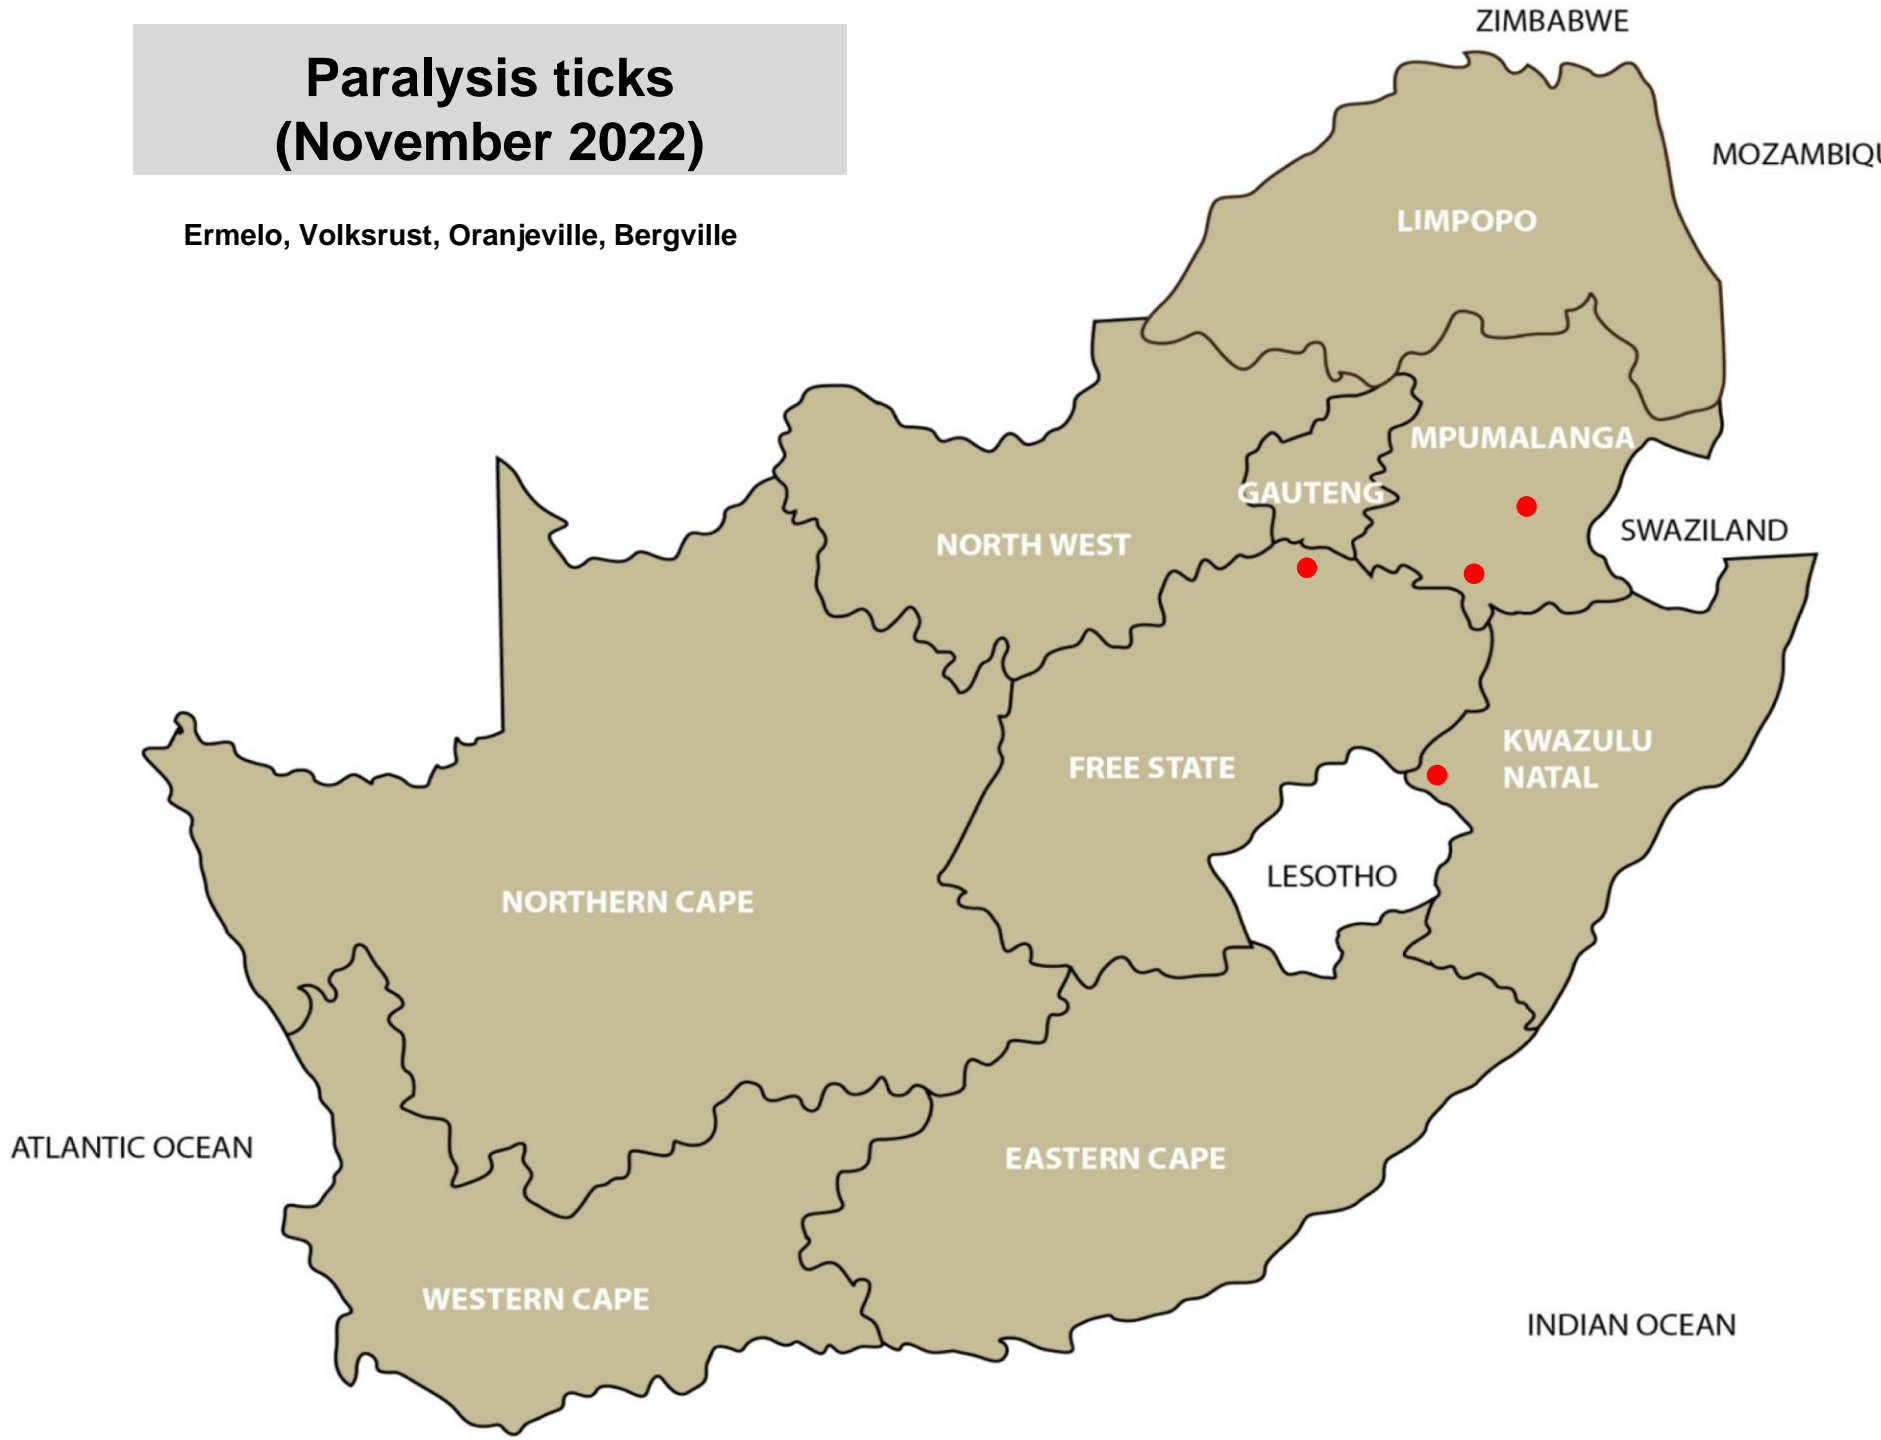

Brown ear-ticks (November 2022)

Ermelo, Lydenburg, Bapsfontein, Bronkhorstspuit, Nigel, Schweizer-Reneke, Hoopstad, Oranjeville, Parys, Reitz, Viljoenskroon, Vrede, Bergville, Kokstad, Mtubatuba, Elliot

Bont-legged ticks (November 2022)

Bethal, Hendrina, Lydenburg, Bronkhorstspuit, Hammanskraal, Pretoria, Bela-Bela, Mokopane, Polokwane, Thabazimbi, Christiana, Klerksdorp, Schweizer-Reneke, Bultfontein, Clocolan, Ficksburg, Gariep Dam, Hoopstad, Koppies, Kroonstad, Memel, Oranjeville, Parys, Viljoenskroon, Vrede, Warden, Bergville, Underberg, Steynsburg, Heidelberg, Oudtshoorn, De Aar, Kimberley, Postmasburg, Upington

Red-legged tick (November 2022)

Christiana, Schweizer-Reneke, Bloemfontein,
Bultfontein, Clocolan, Hoopstad, Memel,
Oranjeville, Warden, Wesselsbron, Underberg,
Steynsburg

Paralysis ticks (November 2022)

Ermelo, Volksrust, Oranjeville, Bergville

Biting lice (Red lice) (November 2022)

Reitz, Senekal, Vrede

Sucking lice (Blue lice) (November 2022)

Riversdale, Kimberley, Postmasburg

Sheep scab (November 2022)