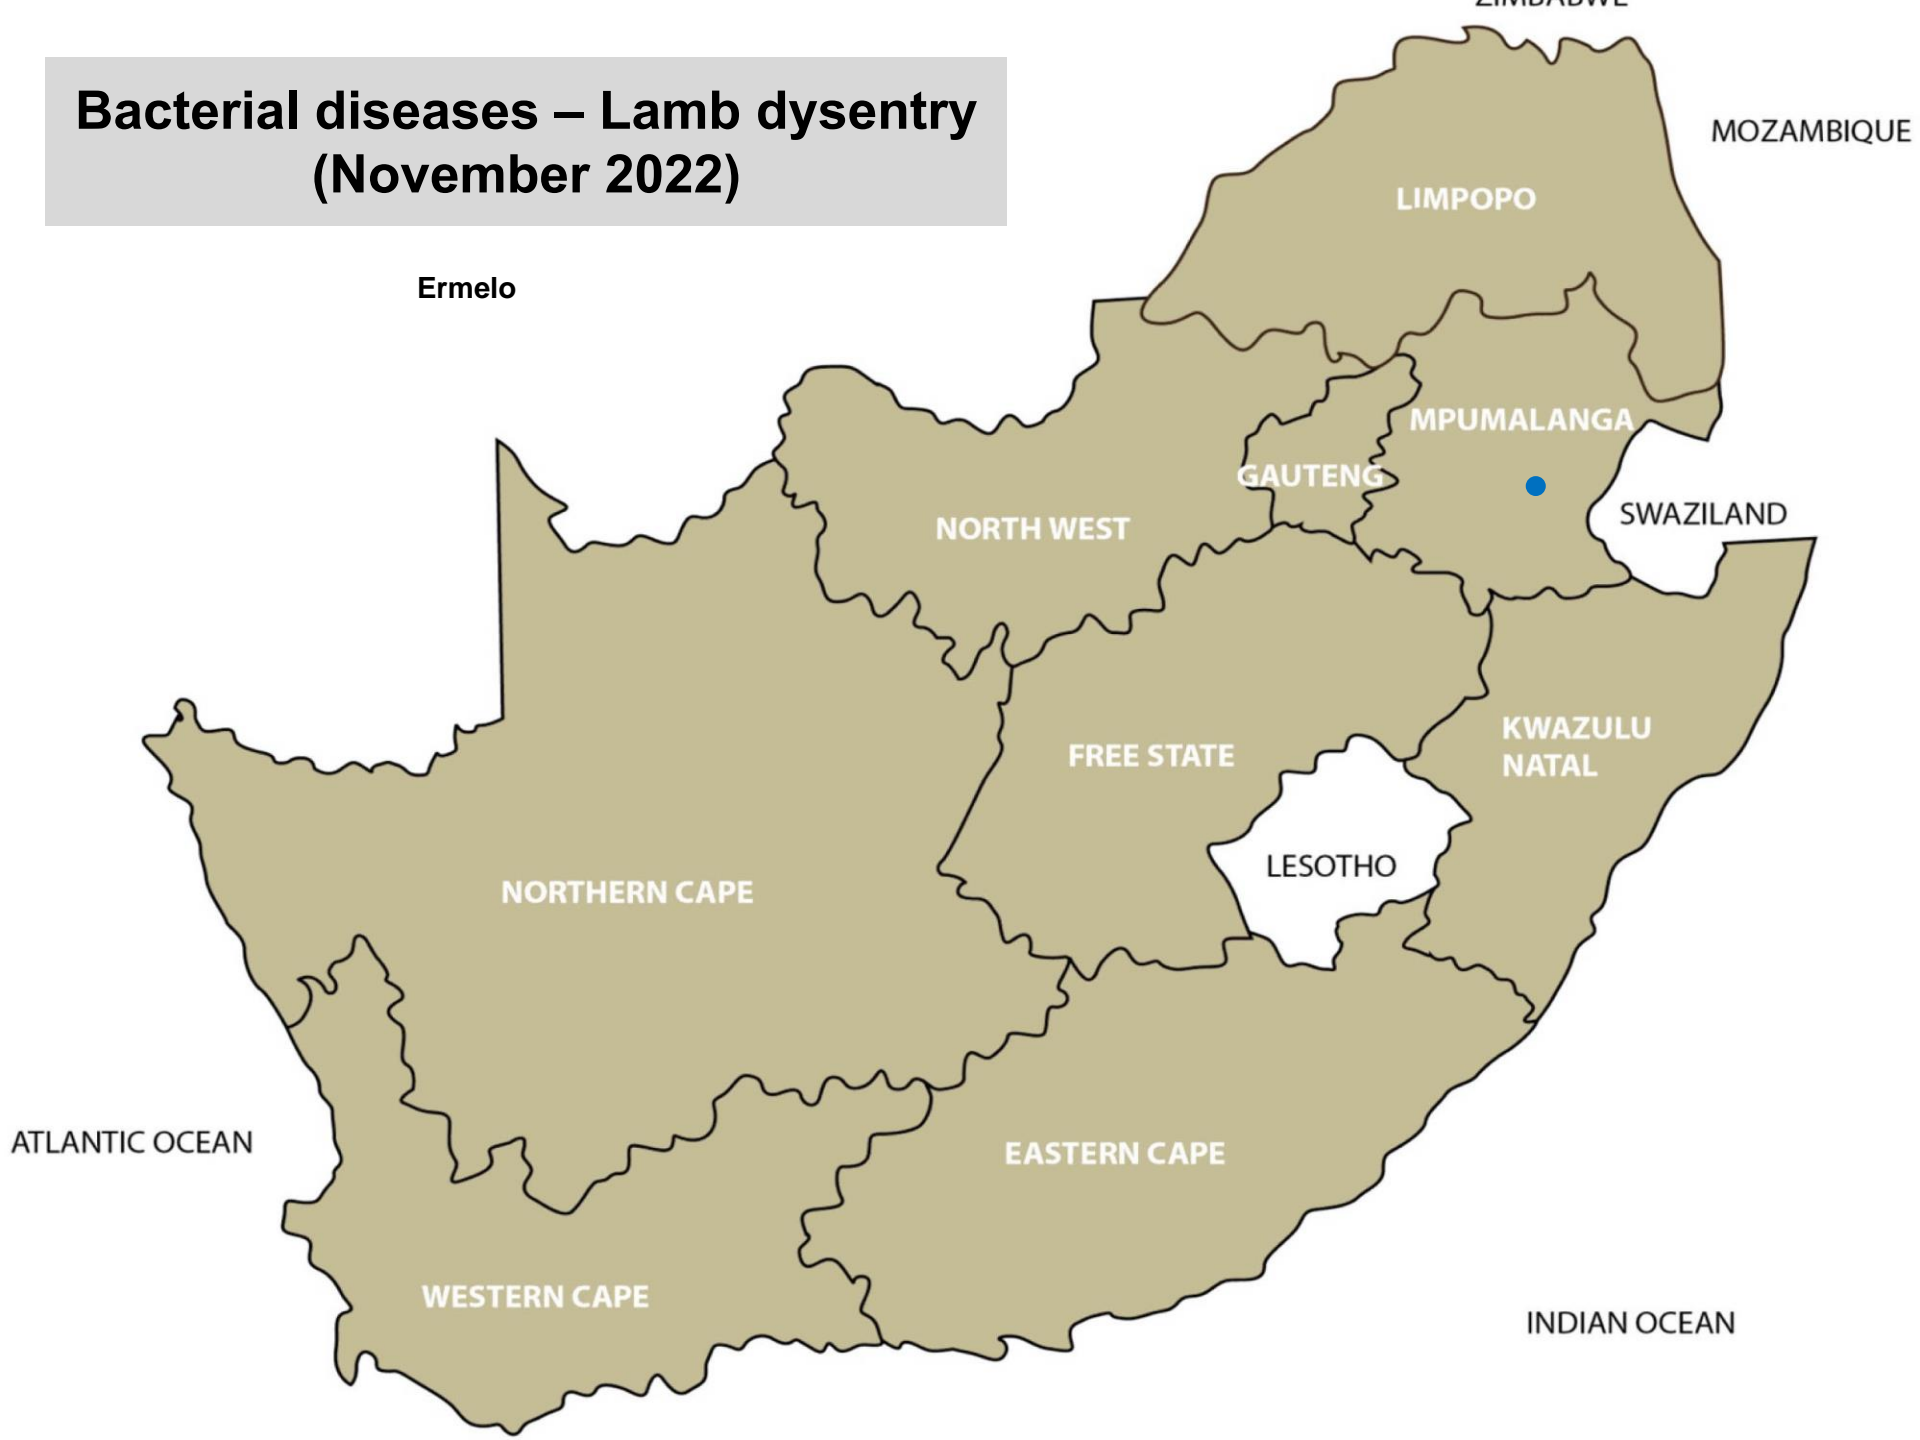

Bronkhorstspuit, Bultfontein, Gariiep Dam, Dundee, Underberg,
Heidelberg, Moorreesburg, Riversdale,

Bacterial disease – Blood gut (sheep) (November 2022)

Kokstad, Elliot, Kimberley, Uppington

Bacterial disease – Red gut (cattle) (November 2022)

Ermelo, Kroonstad, Dundee, George

Bacterial disease Pulpy kidney (November 2022)

Bethal, Ermelo, Grootvlei, Lydenburg, Nelspruit, Hammanskraal, Christiana, Bloemfontein, Kroonstad, Warden, Wesselsbron, Kokstad, Elliot, Queenstown, Stutterheim, Beaufort West, Riversdale, Stellenbosch, Colesberg, Kimberley

Bacterial diseases – Lamb dysentery (November 2022)

Bacterial diseases - Botulism (November 2022)

Bronkhorstspuit, Hammanskraal, Christiana, Oudtshoorn

Bacterial diseases – Tetanus (November 2022)

Hammanskraal, Underberg, Moorreesburg, Stellenbosch