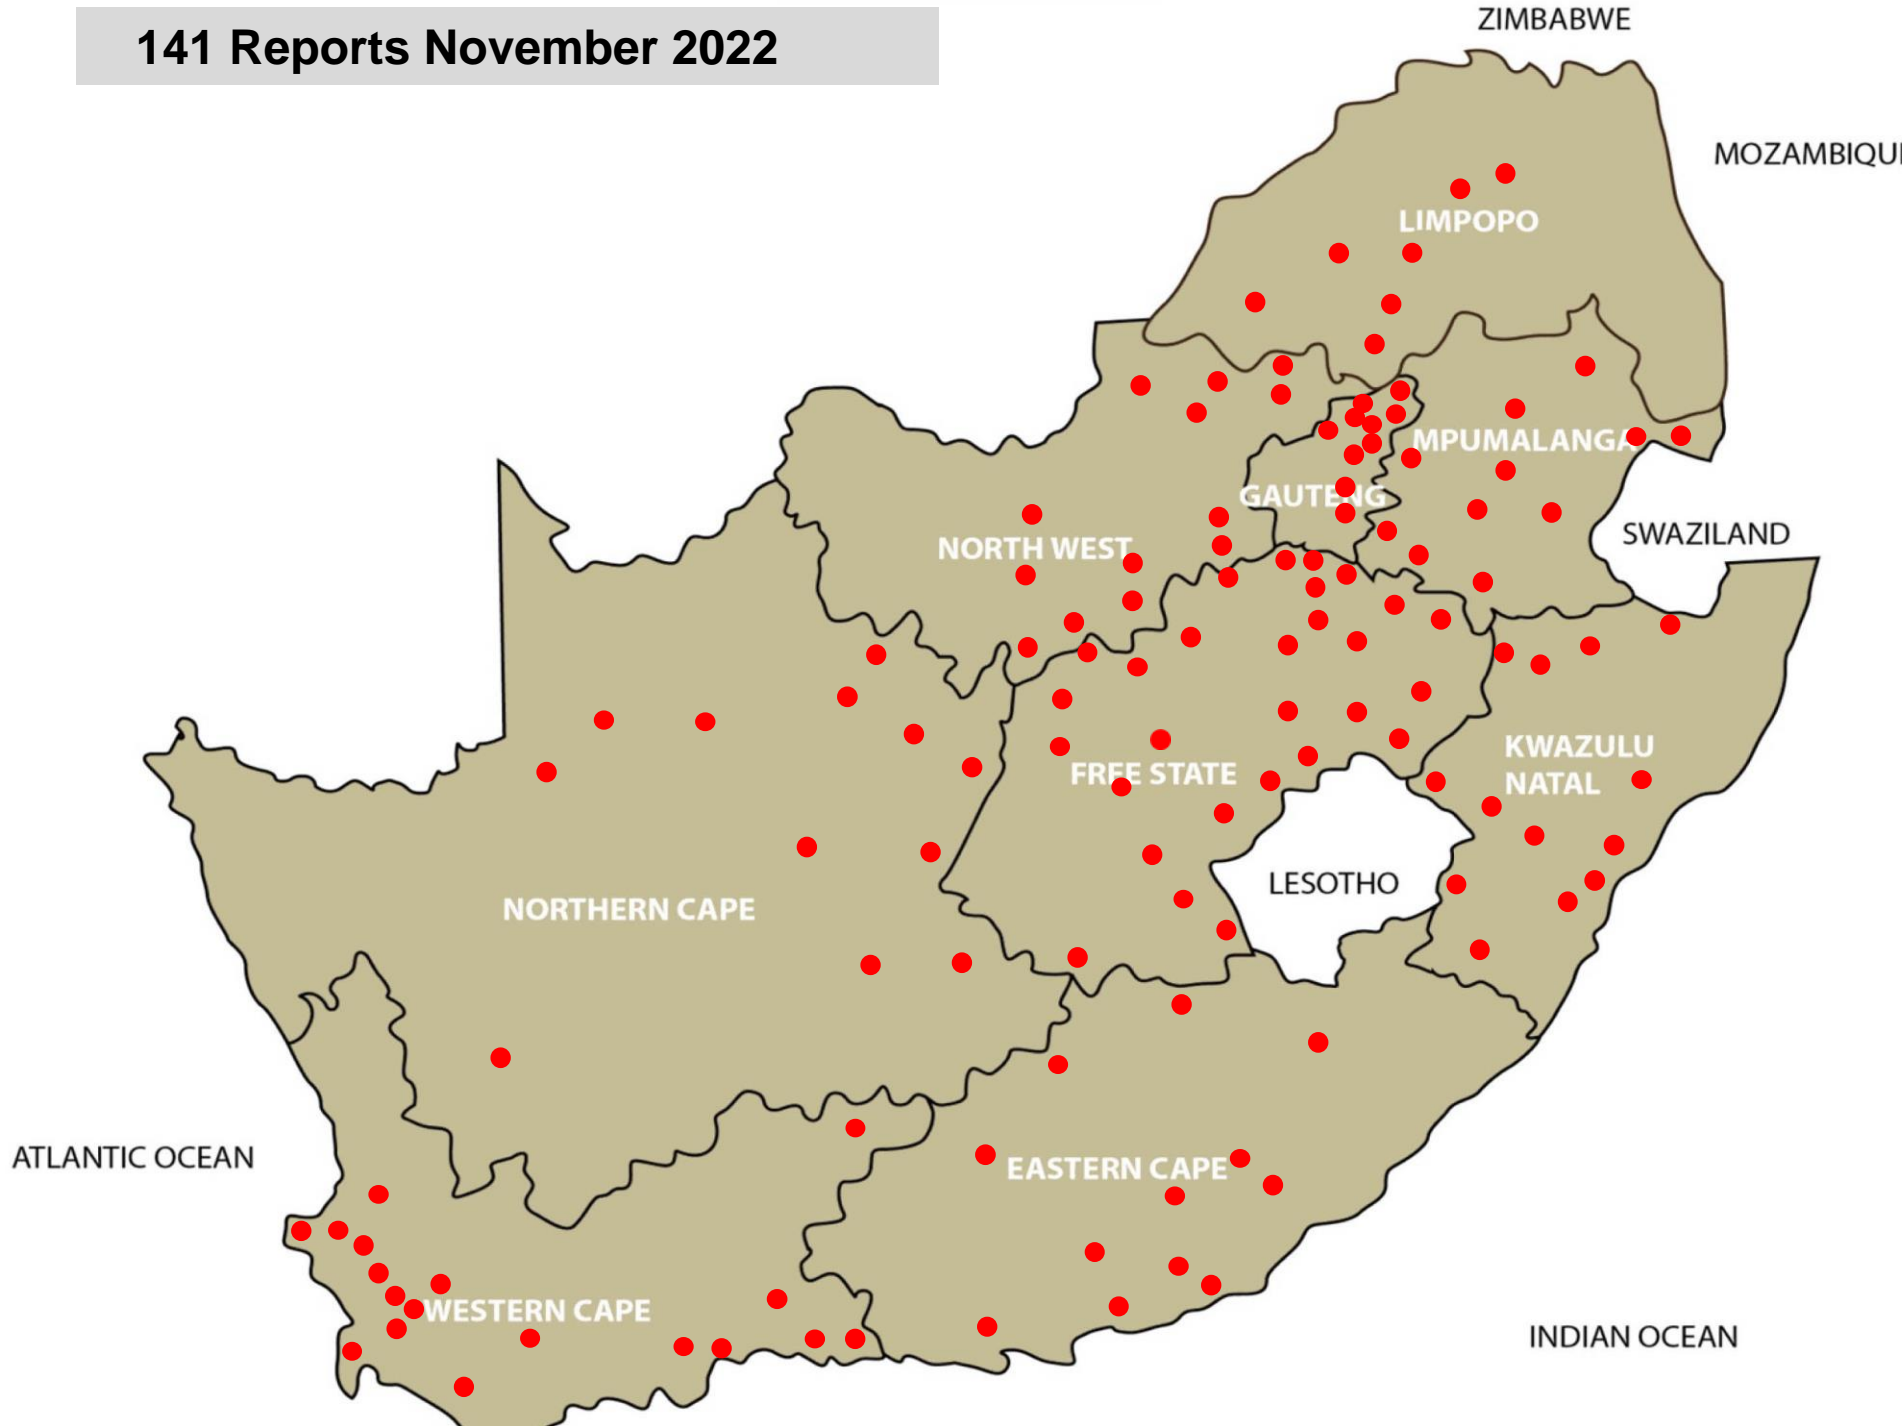

141 Reports November 2022

Internal parasites – Roundworms (November 2022)

Lydenburg, Malalane, Bronkhorstspuit, Hammanskraal, Nigel, Pretoria, Modimolle, Mokopane, Polokwane, Christiana, Leeudoringstad, Potchefstroom, Rustenburg, Bethlehem, Bloemfontein, Bothaville, Bultfontein, Clocolan, Ficksburg, Frankfort, Gariep Dam, Hoopstad, Koppies, Kroonstad, Oranjeville, Vrede, Wesselsbron, Winburg, Bergville, Kokstad, Mtubatuba, Underberg, Adelaide, Elliot, Graaff-Reinet, Port Alfred, Queenstown, Steynsburg, Stutterheim, Uitenhage, Beaufort West, Darling, George, Heidelberg, Moorreesburg, Paarl, Riversdale, Stellenbosch, Colesberg, Kimberley, Postmasburg, Upington

Internal parasites – Resistant roundworms (November 2022)

Delmas, Bronkhorstspuit, Nigel, Pretoria,
Bloemfontein, Hoopstad, Kokstad, Elliot, Graaff-
Reinet, Queenstown, George

Internal parasites – Tapeworms (November 2022)

Lydenburg, Klerksdorp, Clocolan, Gariep Dam, Hoopstad, Koppies, Kroonstad, Oranjeville, Reitz, Senekal, Vrede, Kokstad, Underberg, Elliot, Graaff-Reinet, George, Oudtshoorn, Paarl, Riversdale, Stellenbosch, Kimberley, Postmasburg

Internal parasites – Tapeworms
Cysticercosis (measles)
(November 2022)

Mokopane, Kroonstad, George

Internal parasites – Liver fluke worms (November 2022)

Nelspruit, Bapsfontein, Reitz, Winburg, Kokstad, Underberg,
Elliot, Graaff-Reinet, George