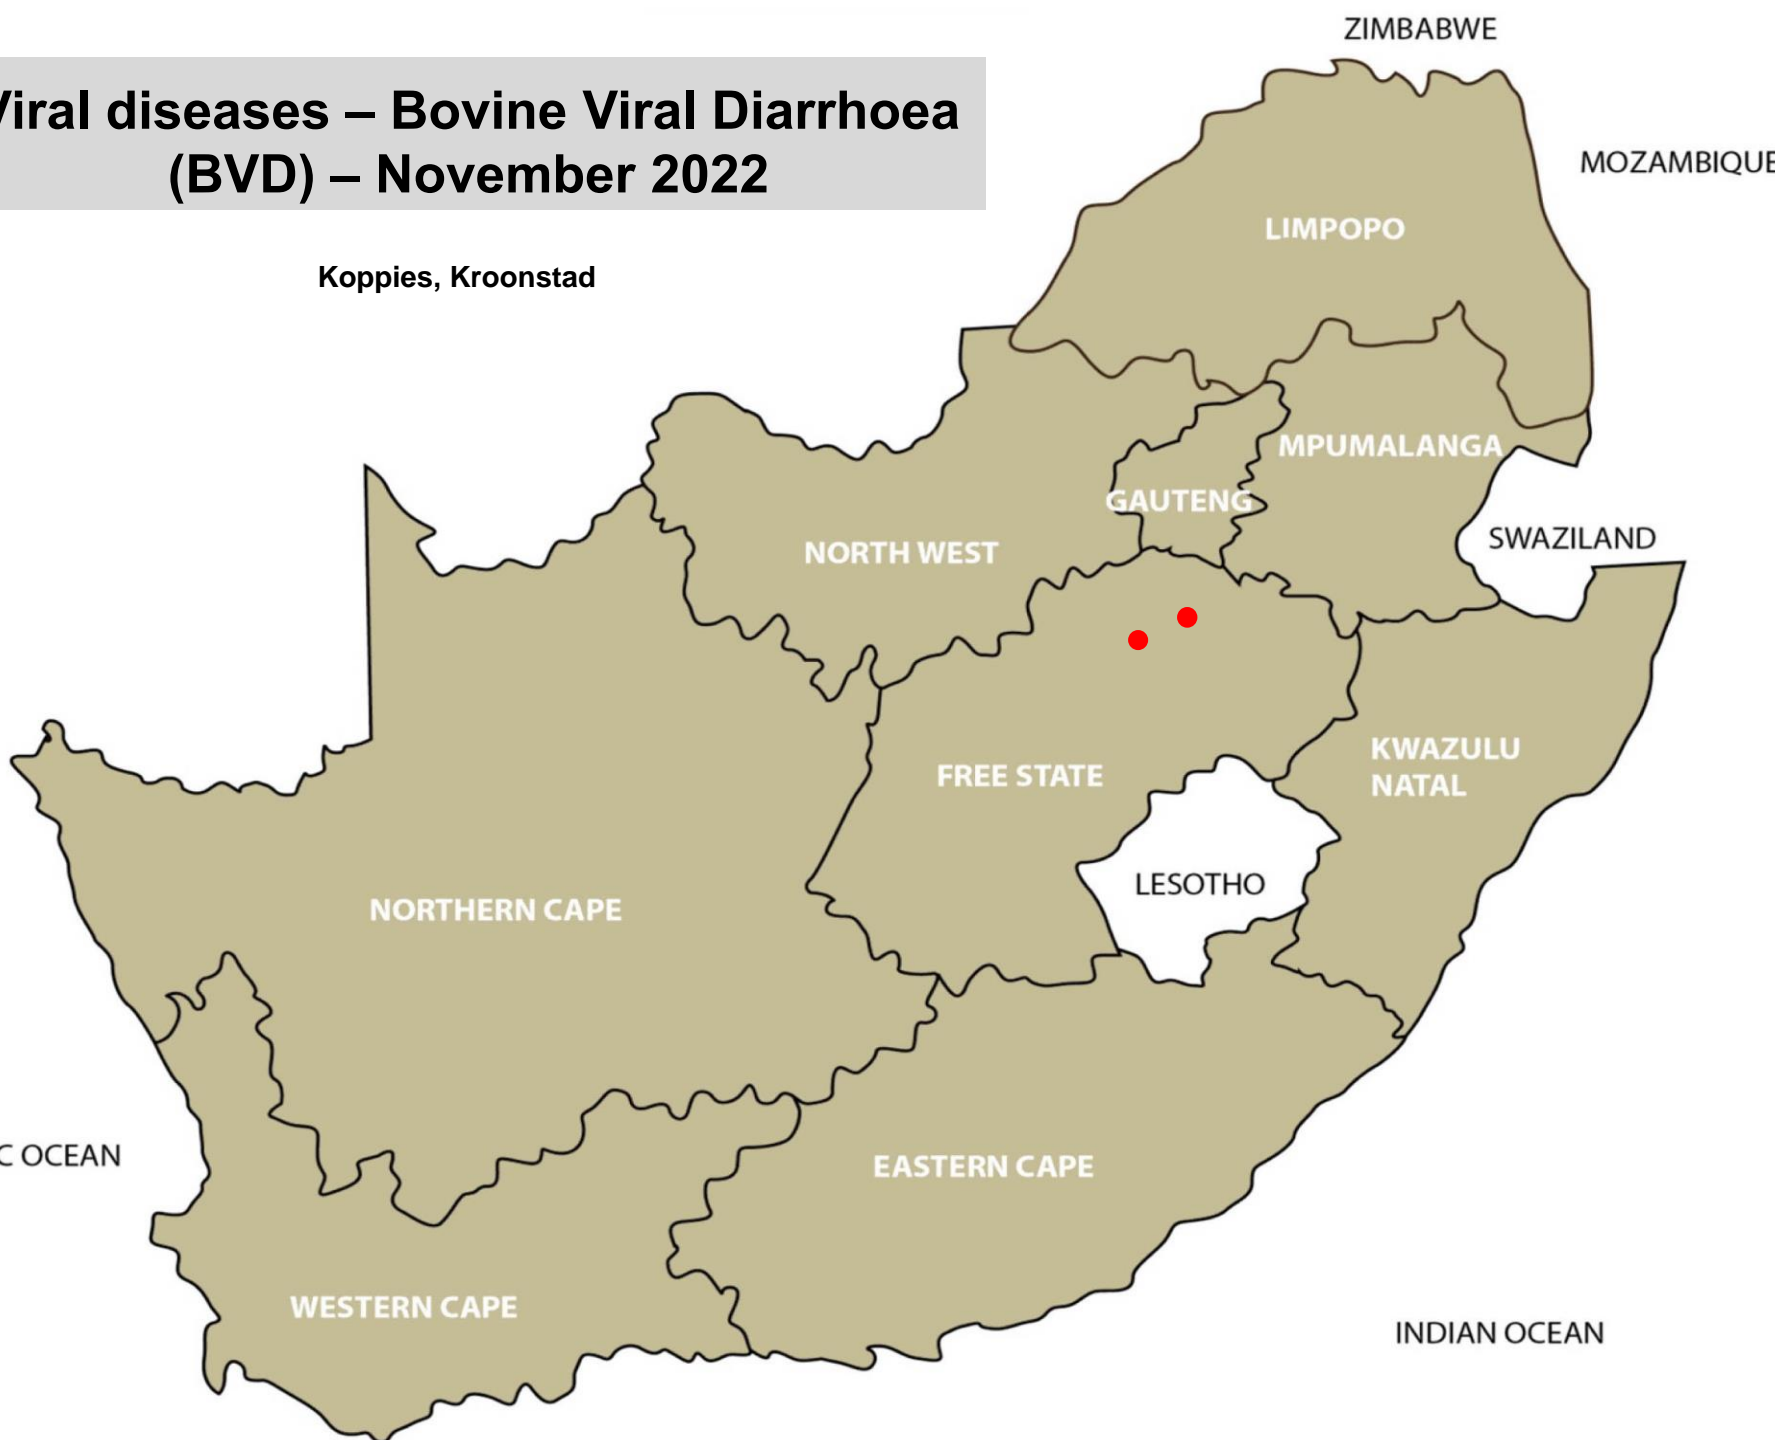

Viral diseases – Bovine Viral Diarrhoea (BVD) – November 2022

Koppies, Kroonstad