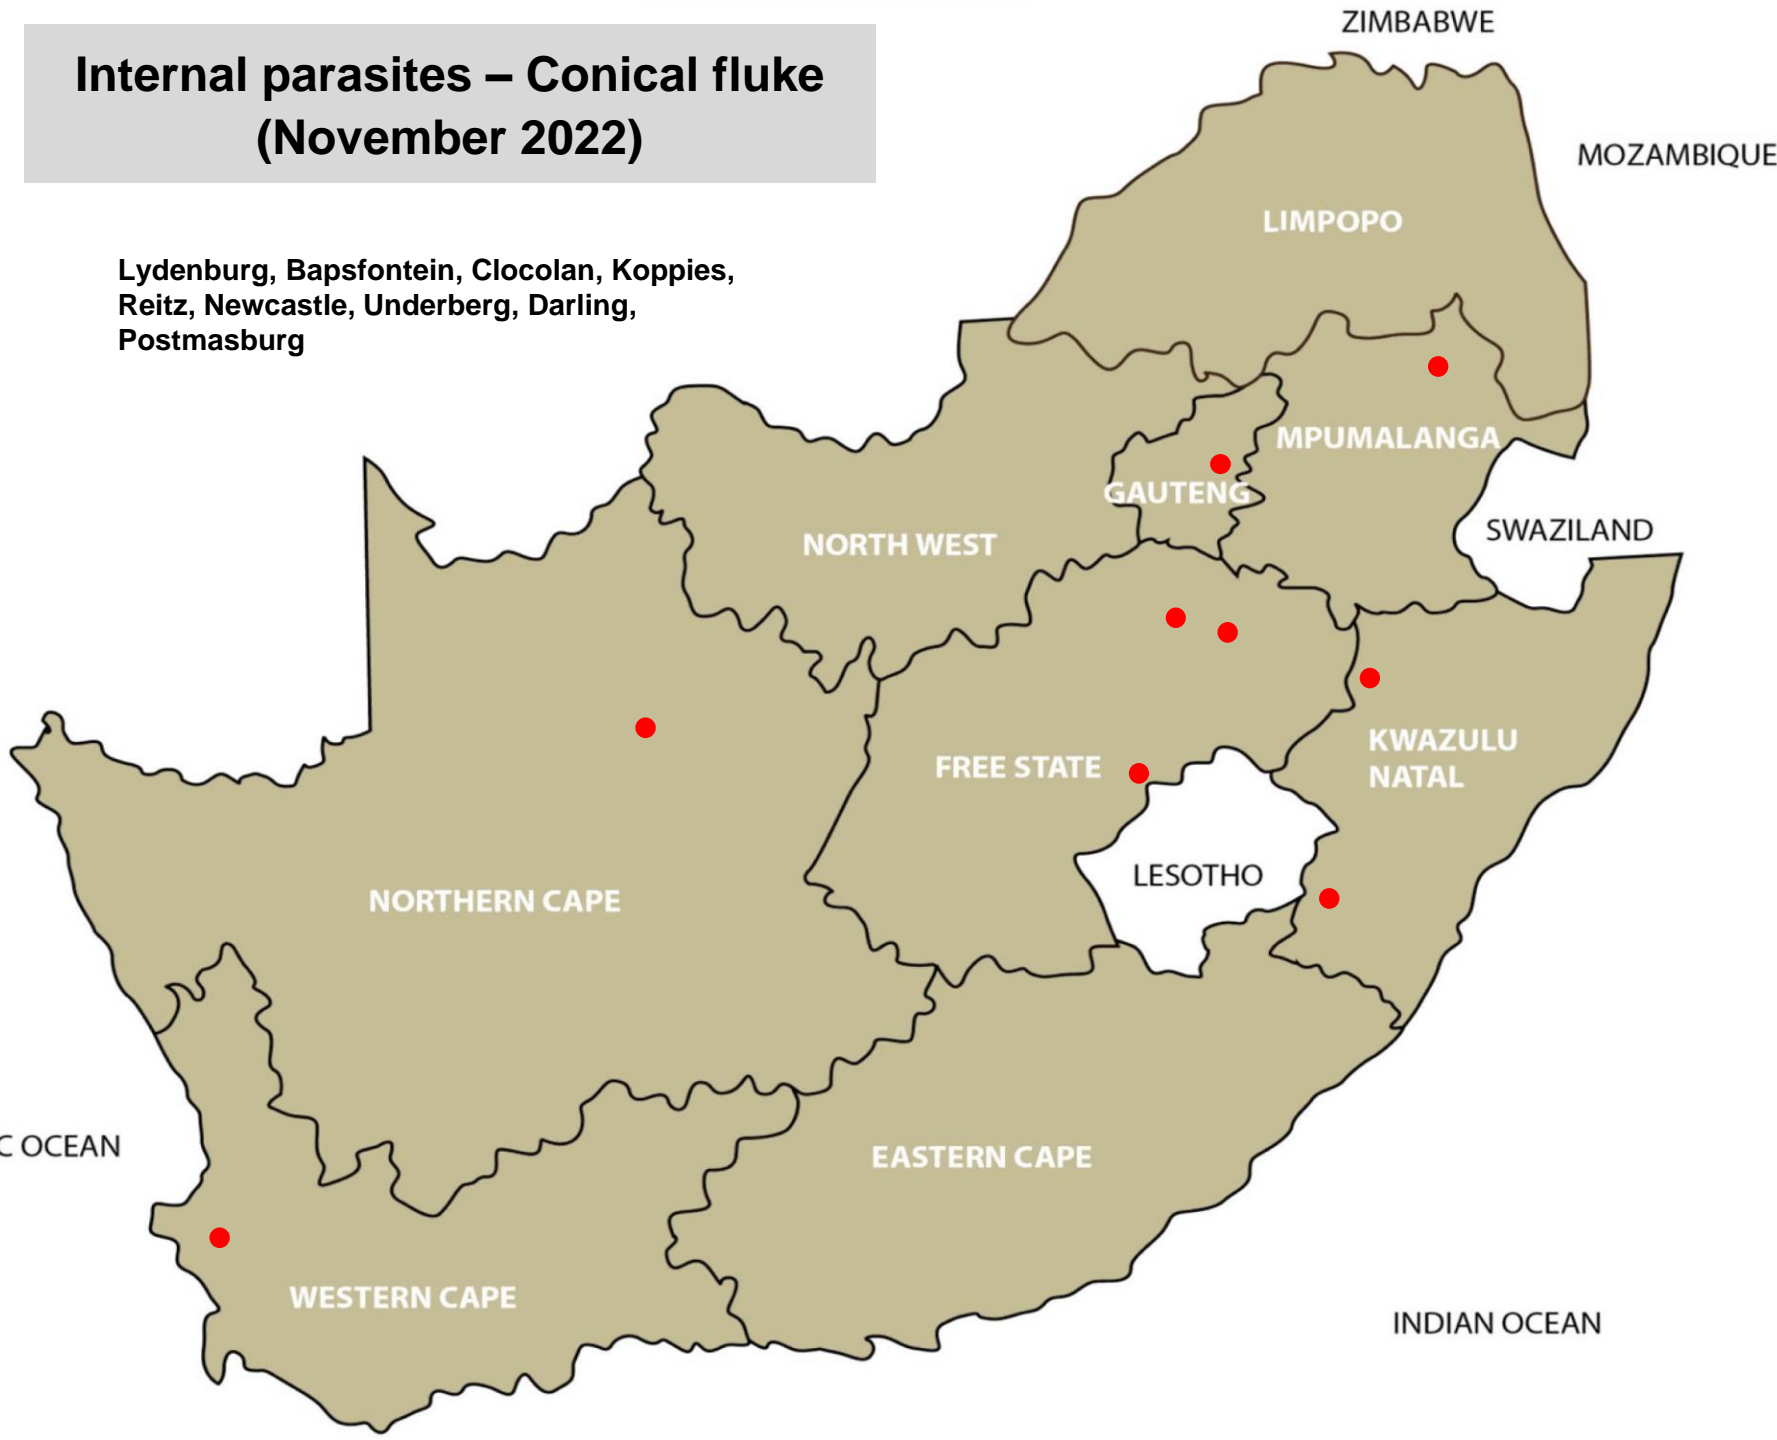

Internal parasites – Tapeworms
Cysticercosis (measles)
(November 2022)

Mokopane, Kroonstad, George

Internal parasites – Liver fluke worms (November 2022)

Nelspruit, Bapsfontein, Reitz, Winburg, Kokstad, Underberg,
Elliot, Graaff-Reinet, George

Internal parasites – Conical fluke (November 2022)

Lydenburg, Bapsfontein, Clocolan, Koppies,
Reitz, Newcastle, Underberg, Darling,
Postmasburg

Internal parasites – *Parafilaria* (November 2022)

Polokwane, Tzaneen, Mtubatuba, Paarl

Blue ticks (November 2022)

Bethal, Lydenburg, Nelspruit, Standerton, Nigel, Mokopane, Polokwane, Tzaneen, Klerksdorp, Schweizer-Reneke, Vryburg, Bloemfontein, Clocolan, Ficksburg, Gariep Dam, Hoopstad, Kroonstad, Memel, Parys, Viljoenskroon, Vrede, Warden, Zastron, Bergville, Dundee, Kokstad, Mtubatuba, Underberg, Aliwal North, Elliot, Darling, George, Heidelberg, Oudtshoorn