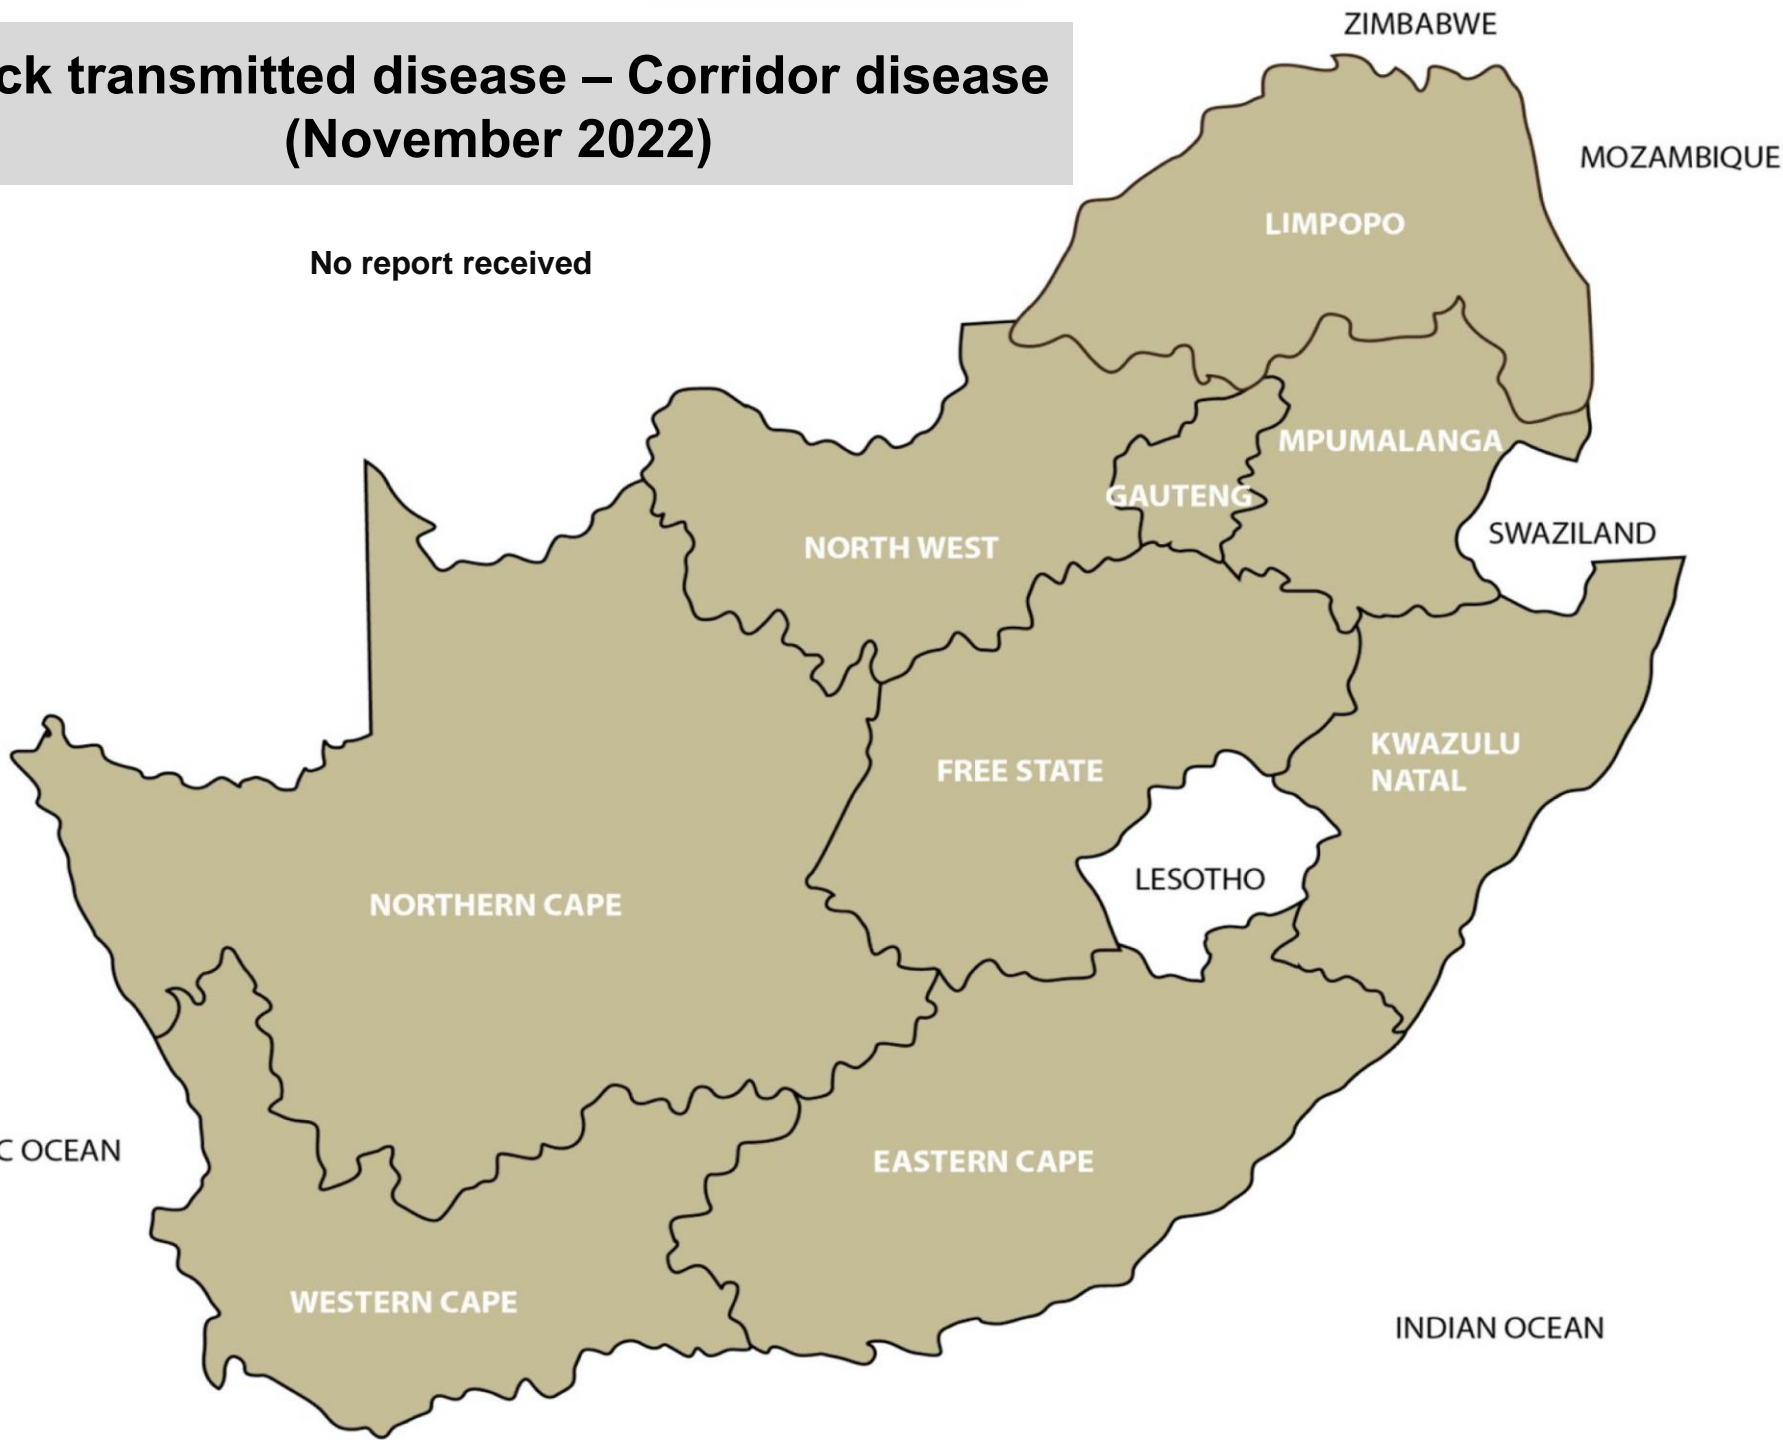

Tick transmitted disease – Asiatic redwater (November 2022)

Bethal, Lydenburg, Standerton, Magaliesburg,
Polokwane, Klerksdorp, Frankfort, Koppies, Memel,
Vrede, Bergville, Estcourt, Kokstad, Underberg,
Elliot, Port Alfred, Queenstown, George,
Swellendam

Tick and biting fly transmitted disease Anaplasmosis (November 2022)

Grootvlei, Lydenburg, Standerton, Magaliesburg, Mokopane, Polokwane, Christiana, Klerksdorp, Rustenburg, Vryburg, Bloemfontein, Clocolan, Dewetsdorp, Hoopstad, Kroonstad, Vrede, Winburg, Bergville, Alexandria, Queenstown, Darling, George, Malmesbury, Riversdale, Stellenbosch

Tick transmitted disease - Heartwater (November 2022)

Lydenburg, Malalane, Nelspruit, Bronkhorstspuit, Hammanskraal, Onderstepoort, Bela-Bela, Modimolle, Mokopane, Polokwane, Thabazimbi, Tzaneen, Brits, Klerksdorp, Rustenburg, Stella, Bergville, Estcourt, Mtubatuba, Pongola, Port Alfred, Queenstown, Uitenhage

Tick transmitted disease – Corridor disease (November 2022)

No report received

Tick toxicosis – Sweating sickness (November 2022)

Lydenburg, Pretoria, Christiana, Vryburg, Cloccolan,
Hertzogville, Hoopstad, Kroonstad, Viljoenskroon,
Postmasburg