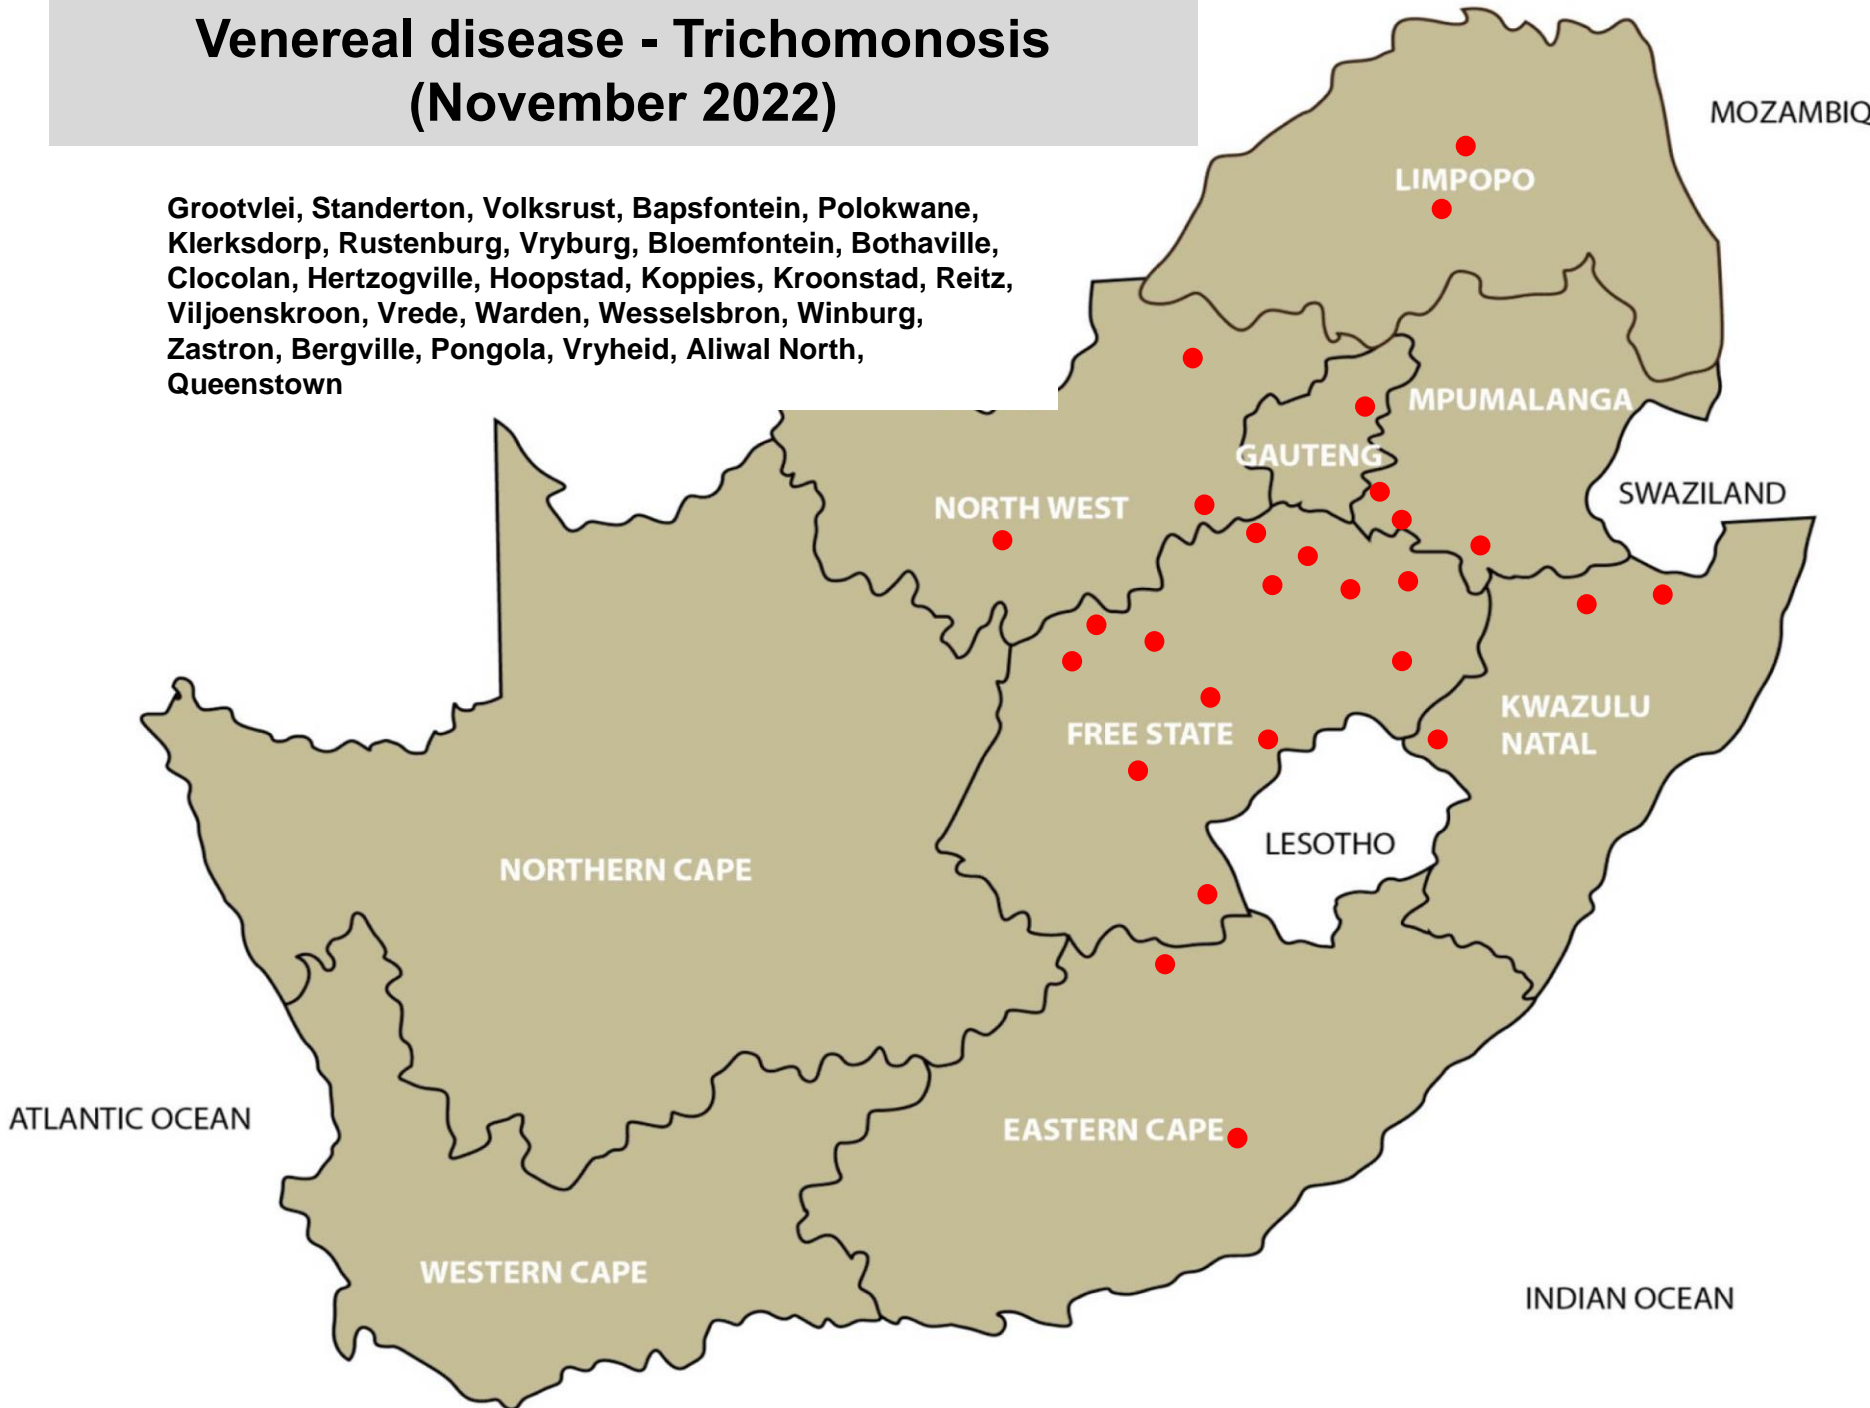

Tick transmitted disease - Heartwater (November 2022)

Lydenburg, Malalane, Nelspruit, Bronkhorstspuit, Hammanskraal, Onderstepoort, Bela-Bela, Modimolle, Mokopane, Polokwane, Thabazimbi, Tzaneen, Brits, Klerksdorp, Rustenburg, Stella, Bergville, Estcourt, Mtubatuba, Pongola, Port Alfred, Queenstown, Uitenhage

Tick transmitted disease – Corridor disease (November 2022)

No report received

Tick toxicosis – Sweating sickness (November 2022)

Lydenburg, Pretoria, Christiana, Vryburg, Cloccolan,
Hertzogville, Hoopstad, Kroonstad, Viljoenskroon,
Postmasburg

Venereal disease - Trichomonosis (November 2022)

Grootvlei, Standerton, Volksrust, Bapsfontein, Polokwane, Klerksdorp, Rustenburg, Vryburg, Bloemfontein, Bothaville, Clocolan, Hertzogville, Hoopstad, Koppies, Kroonstad, Reitz, Viljoenskroon, Vrede, Warden, Wesselsbron, Winburg, Zastron, Bergville, Pongola, Vryheid, Aliwal North, Queenstown

Venereal disease – Vibriosis (November 2022)

Grootvlei, Hendrina, Polokwane, Christiana, Vryburg,
Bloemfontein, Clocolan, Hertzogville, Hoopstad, Koppies,
Kroonstad, Viljoenskroon, Wesselsbron, Winburg, Underberg