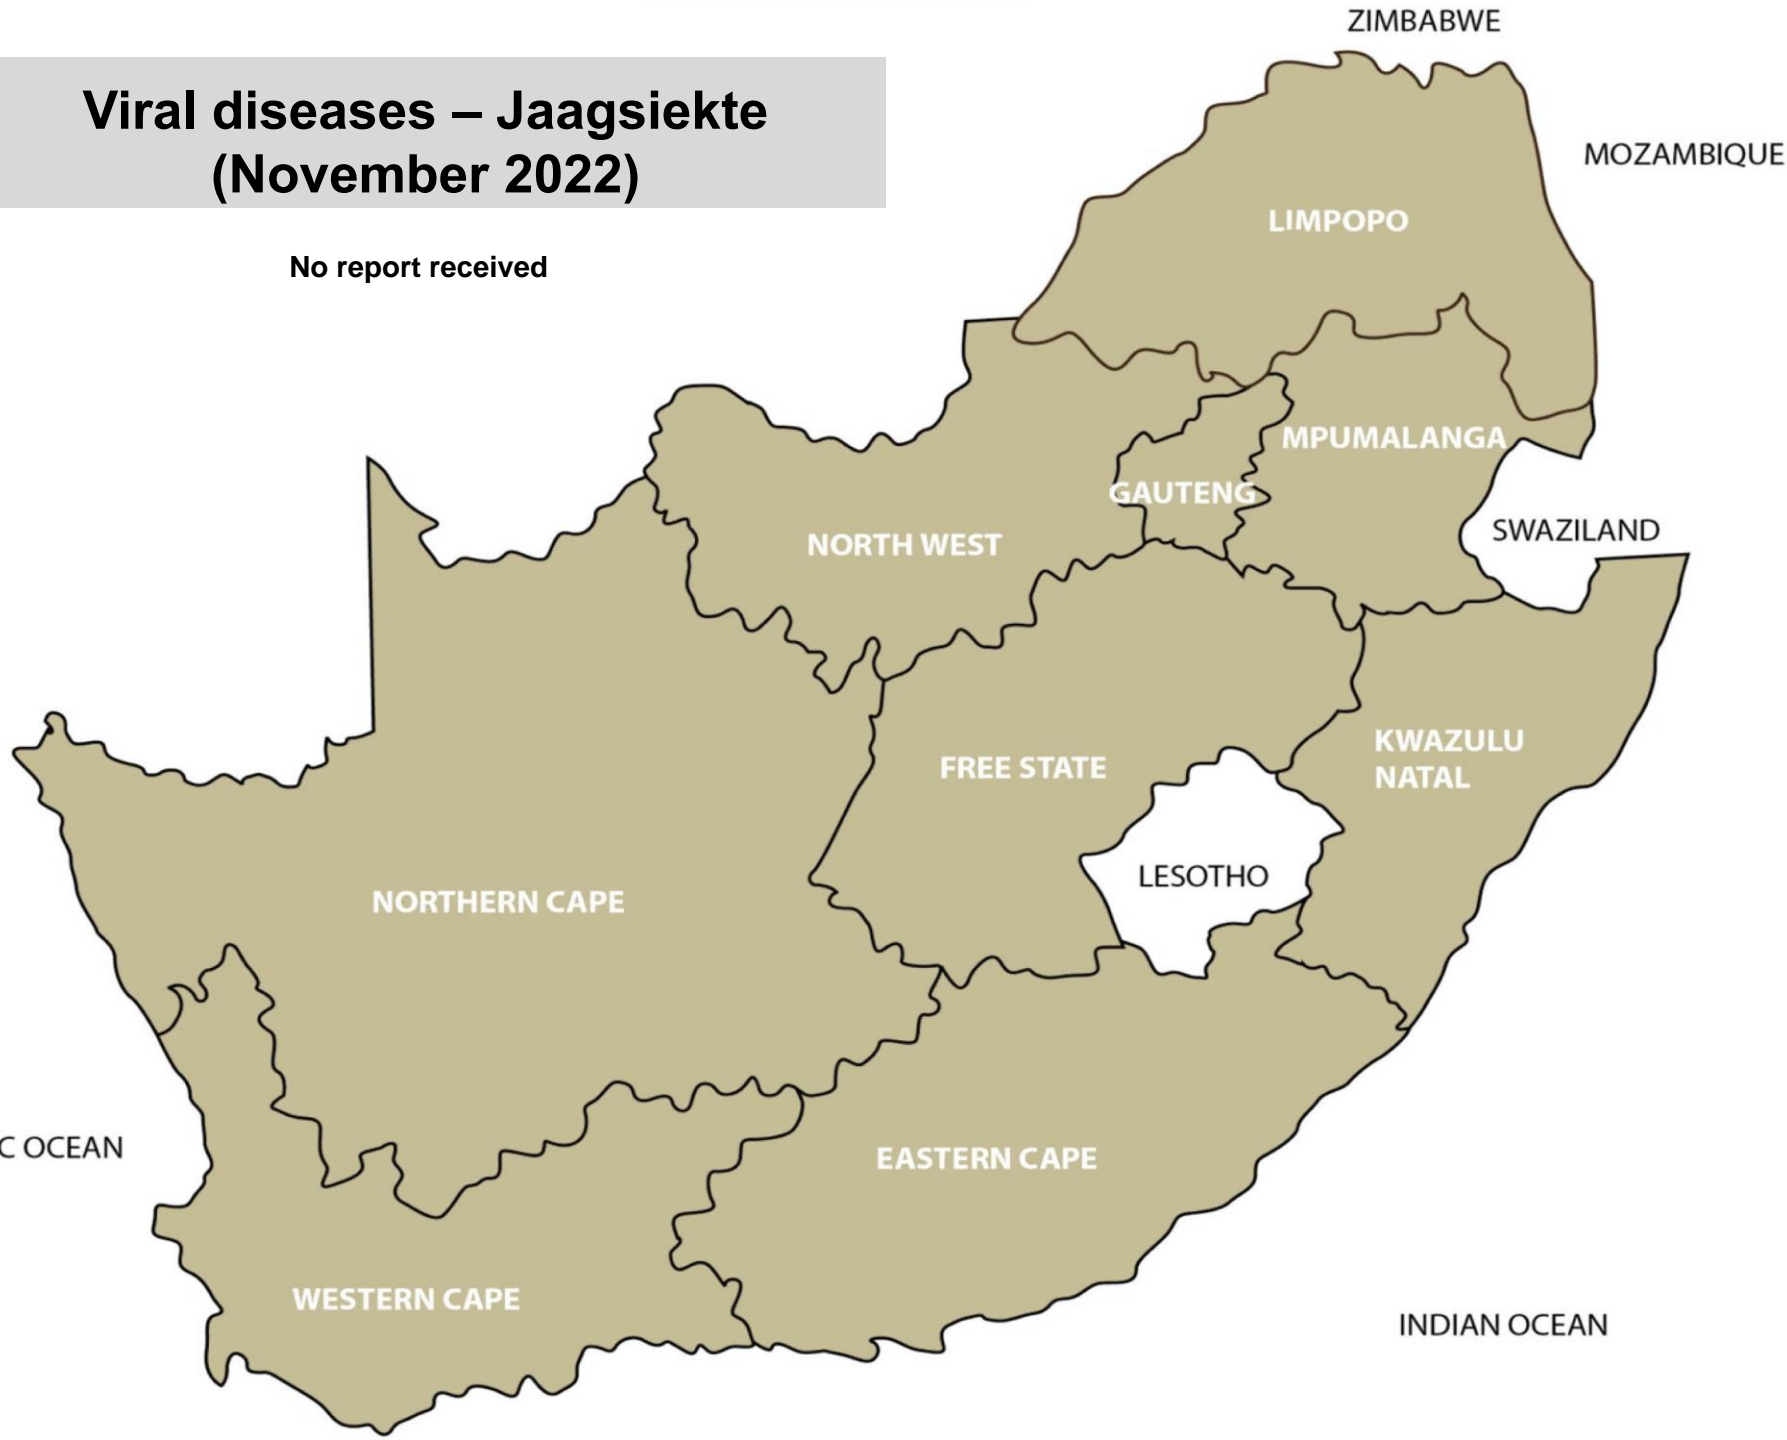

Viral diseases – Jaagsiekte (November 2022)

No report received