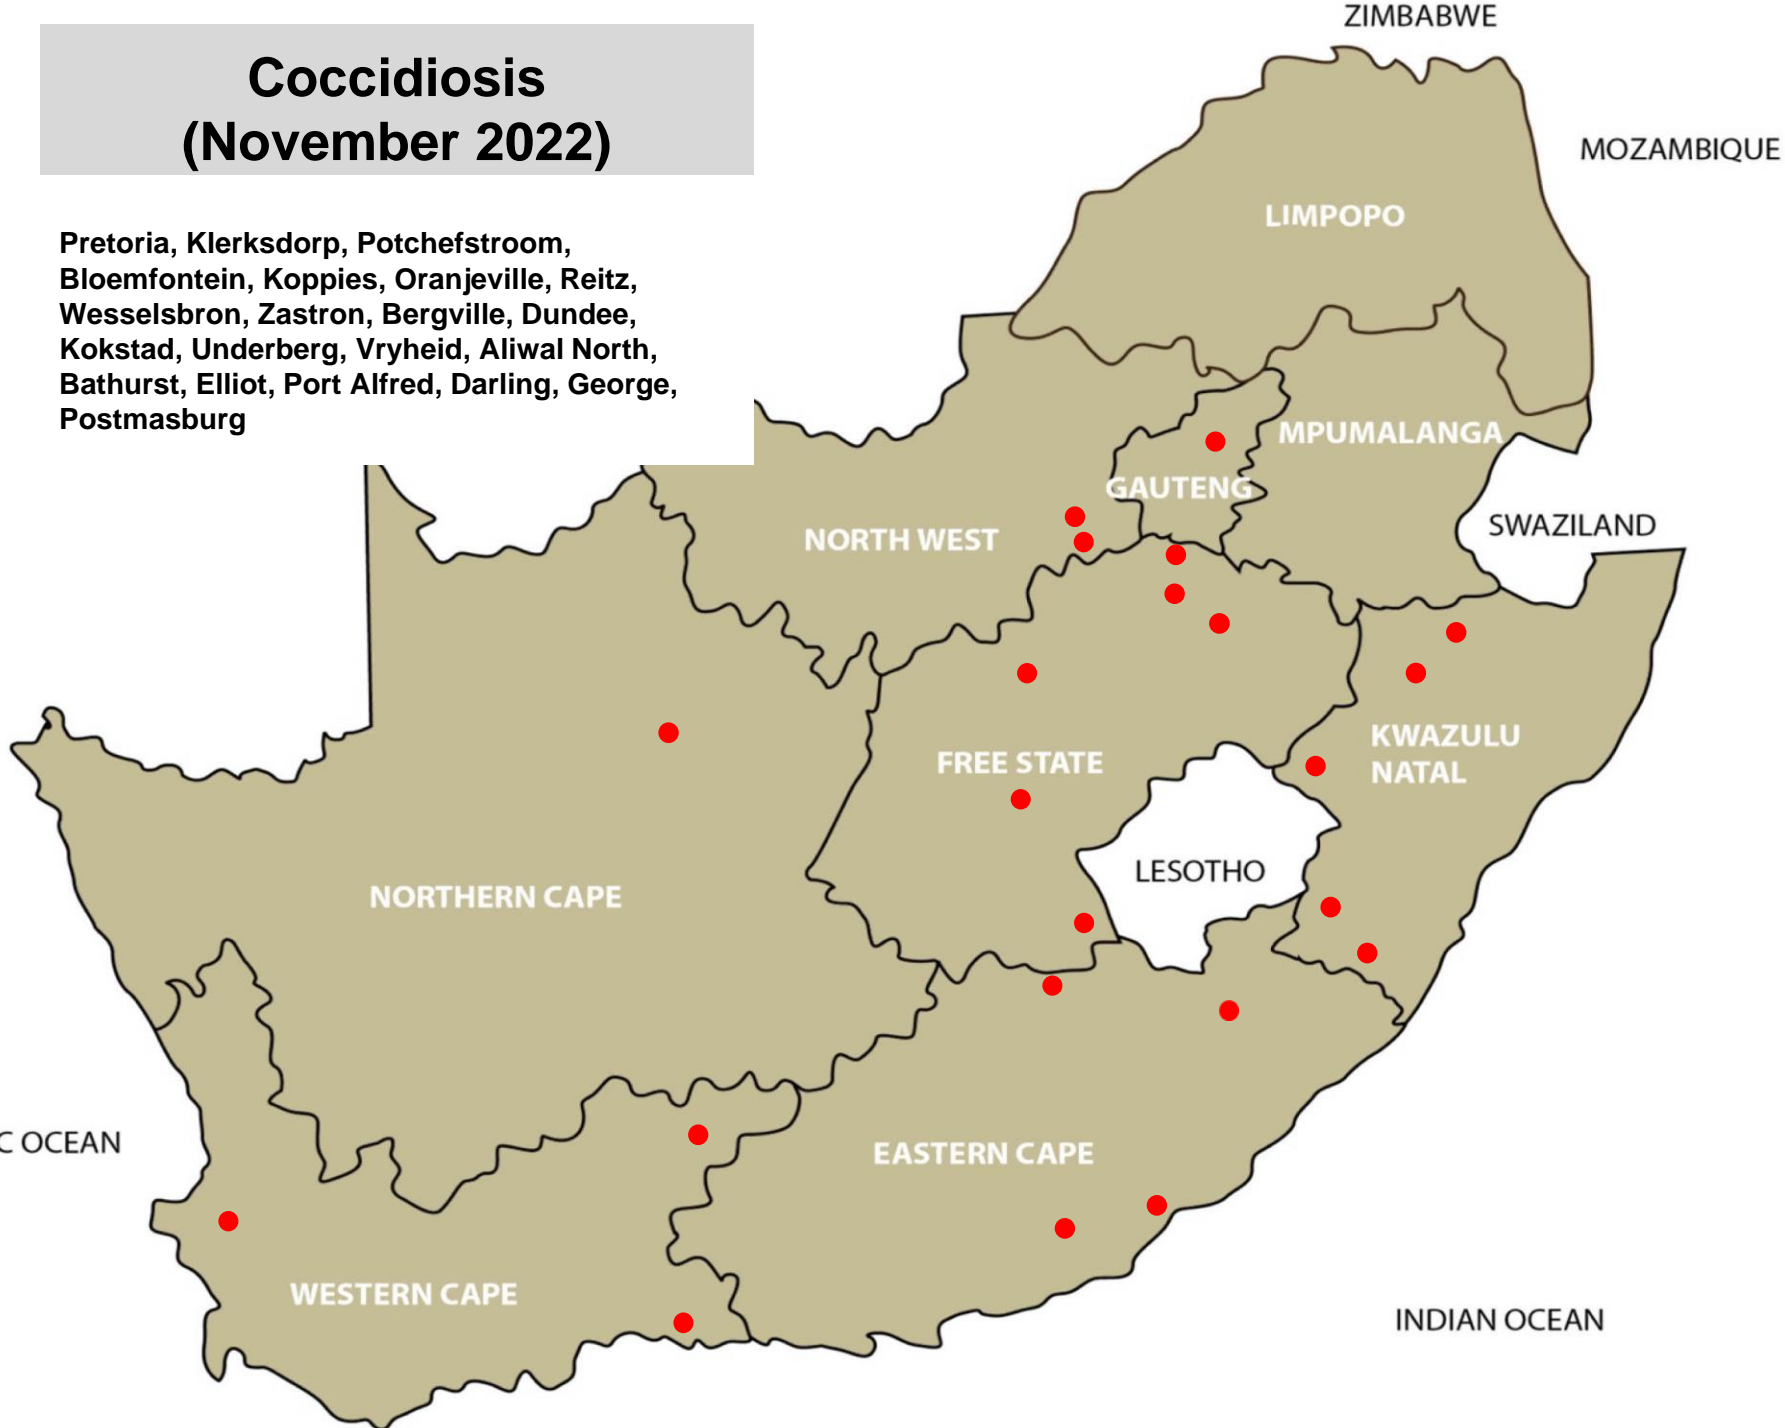

Lydenburg, Nigel, Clocolan, Ficksburg,
Hoopstad, Oranjeville, Kokstad, Elliot,
Underberg, George, Heidelberg, Oudtshoorn,
Riversdale

Screw-worm (November 2022)

Nelspruit, Bronkhorstspuit, Mokopane, Thabazimbi,
Alexandria, Riversdale

Nasal bot (November 2022)

Bronkhorstspuit, Nigel, Reitz, Warden, Bergville,
Moorreesburg, Riversdale, Kimberley

Midges and Mosquitoes (November 2022)

Ermelo, Nigel, Mokopane, Potchefstroom, Vryburg,
Bultfontein, Clocolan, Ficksburg, Kroonstad, Memel,
Oranjeville, Winburg, Bergville, Kokstad, Underberg, Elliot,
George, Oudtshoorn, De Aar, Kimberley, Upington

Coccidiosis (November 2022)

Pretoria, Klerksdorp, Potchefstroom, Bloemfontein, Koppies, Oranjeville, Reitz, Wesselsbron, Zastron, Bergville, Dundee, Kokstad, Underberg, Vryheid, Aliwal North, Bathurst, Elliot, Port Alfred, Darling, George, Postmasburg

Cryptosporidiosis (November 2022)

Bethal, Ermelo, Hendrina, Lydenburg, Nelspruit, Standerton, Bapsfontein, Bronkhorstspuit, Magaliesburg, Nigel, Pretoria, Bloemhof, Brits, Potchefstroom, Schweizer-Reneke, Ficksburg, Hoopstad, Koppies, Kroonstad, Oranjeville, Parys, Vrede, Bergville, Dundee, Kokstad, Newcastle, Underberg, Vryheid, Elliot, Darling, George, Heidelberg, Malmesbury, Stellenbosch, Swellendam