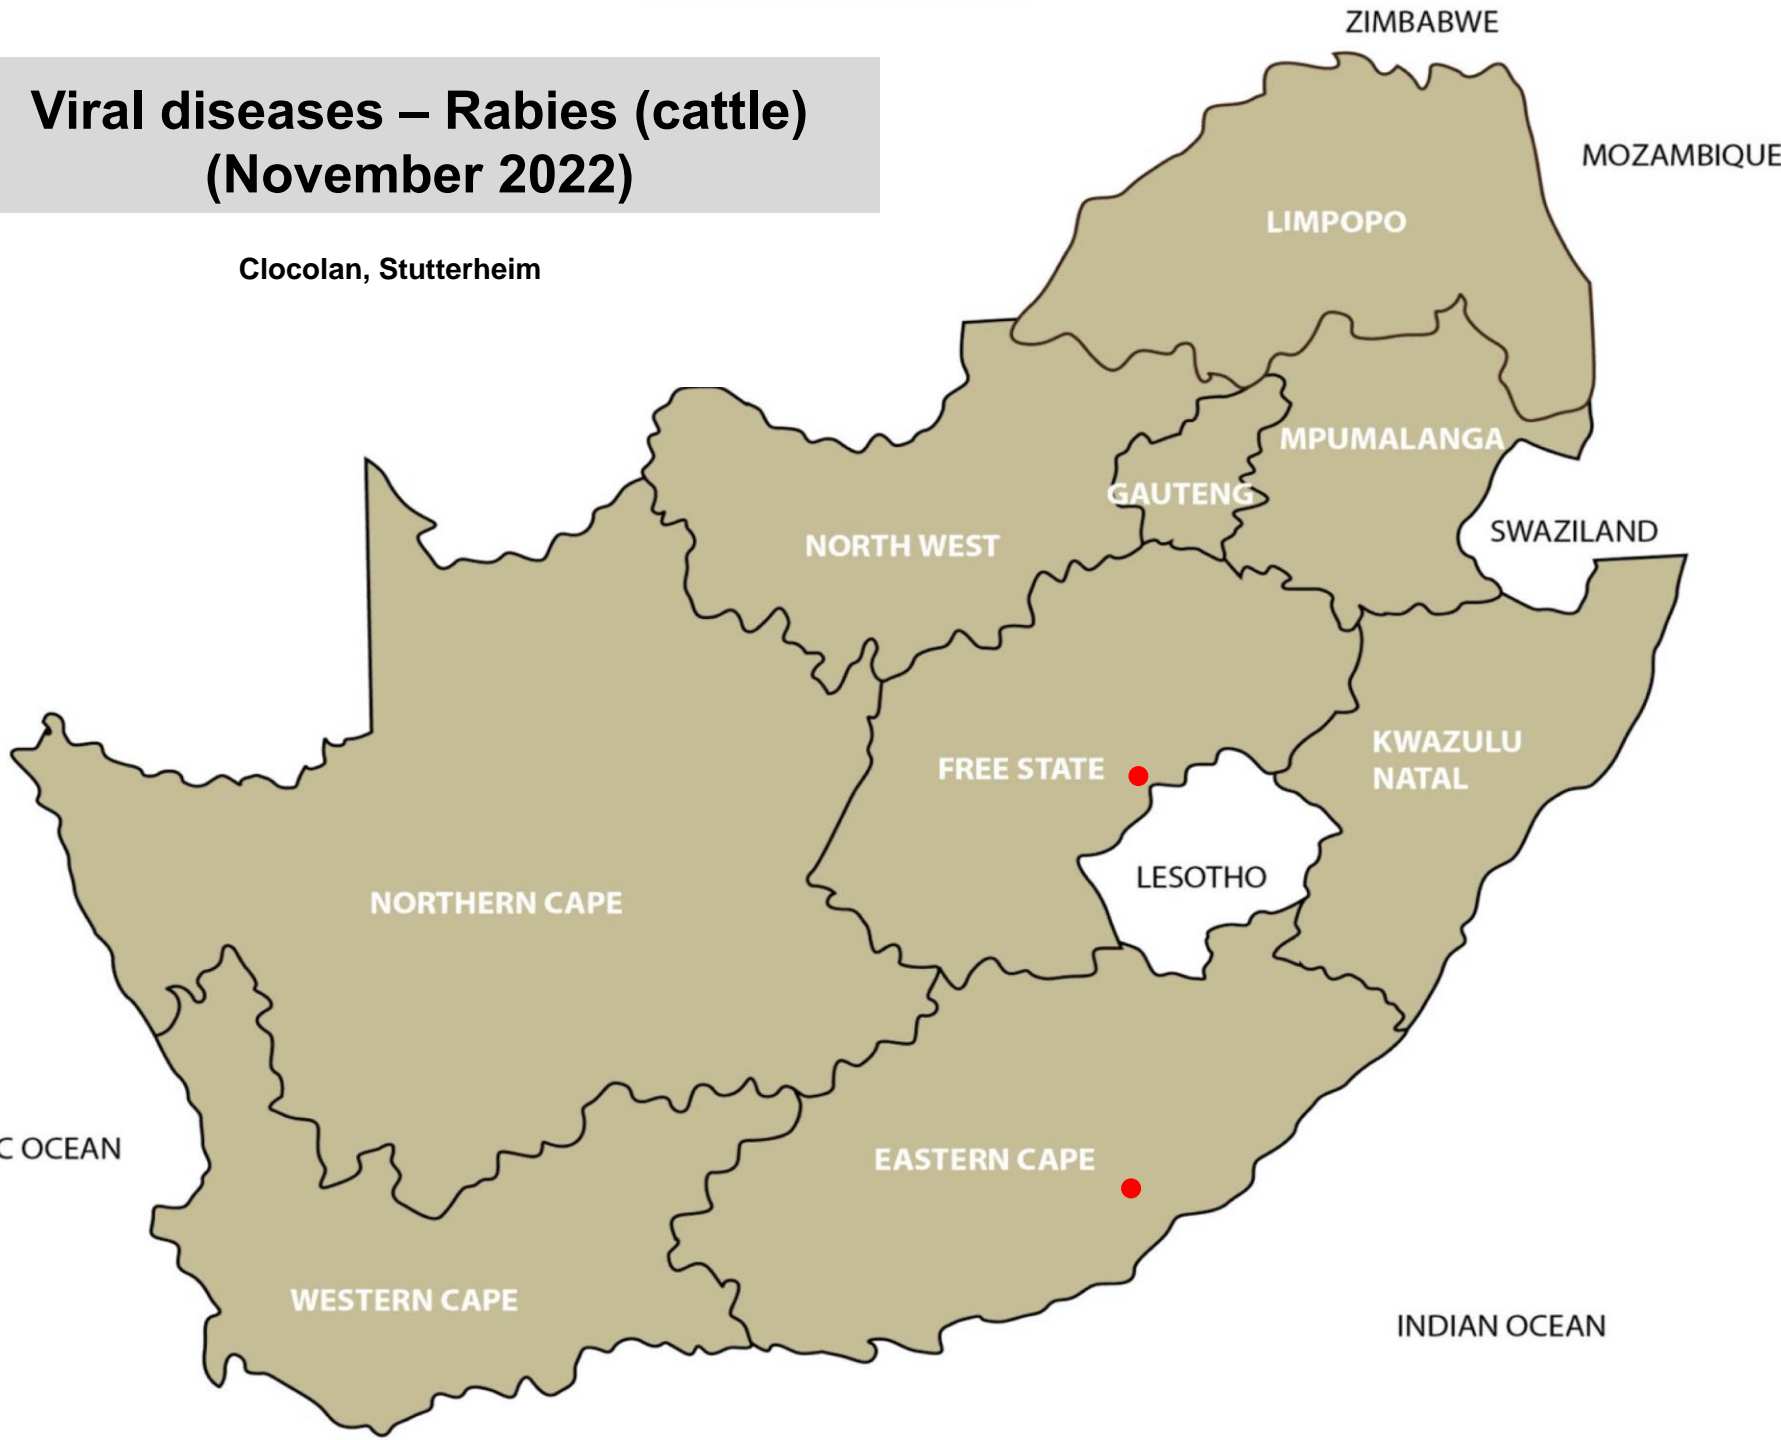

Viral diseases – Rabies (cattle) (November 2022)

Clocolan, Stutterheim