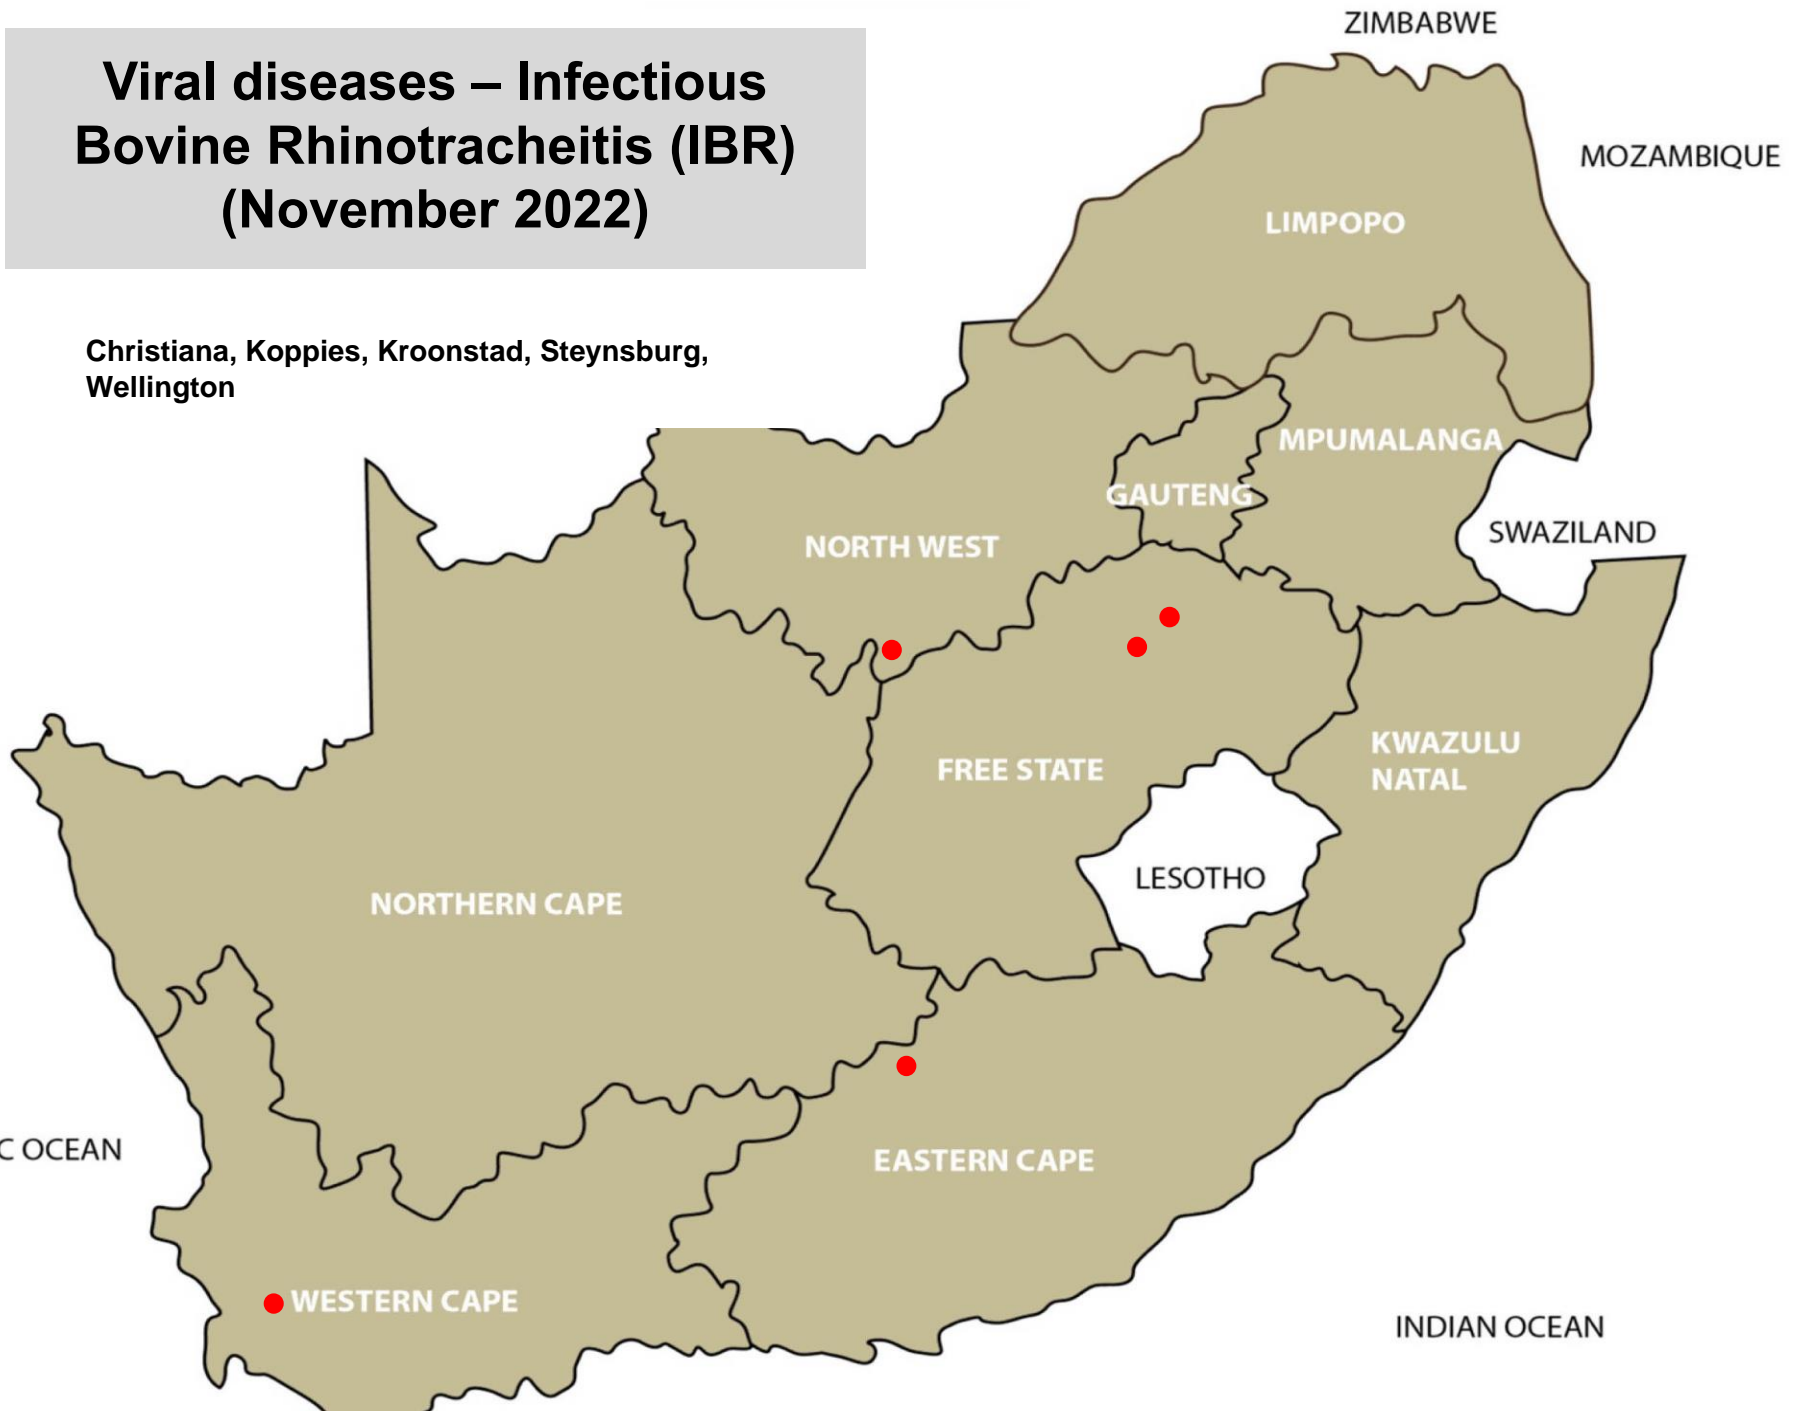

Insect Transmitted disease Rift Valley Fever (November 2022)

No report received

LIMPOPO

MPUMALANGA

GAUTENG

NORTH WEST

SWAZILAND

FREE STATE

KWAZULU
NATAL

LESOTHO

NORTHERN CAPE

EASTERN CAPE

WESTERN CAPE

MOZAMBIQUE

ZIMBABWE

ATLANTIC OCEAN

INDIAN OCEAN

Insect Transmitted disease Wesselsbron Disease (November 2022)

No report received

Insect transmitted disease – Blue tongue (November 2022)

Christiana, Leeudoringstad, Bultfontein,
Gariiep Dam, Bergville, Oudtshoorn,
Riversdale, Kimberley

Viral disease - Snotsiekte (BMC) (November 2022)

Schweizer-Reneke, Kroonstad, Queenstown, Piketberg,
Kimberley

Viral diseases – Infectious Bovine Rhinotracheitis (IBR) (November 2022)

Christiana, Koppies, Kroonstad, Steynsburg,
Wellington