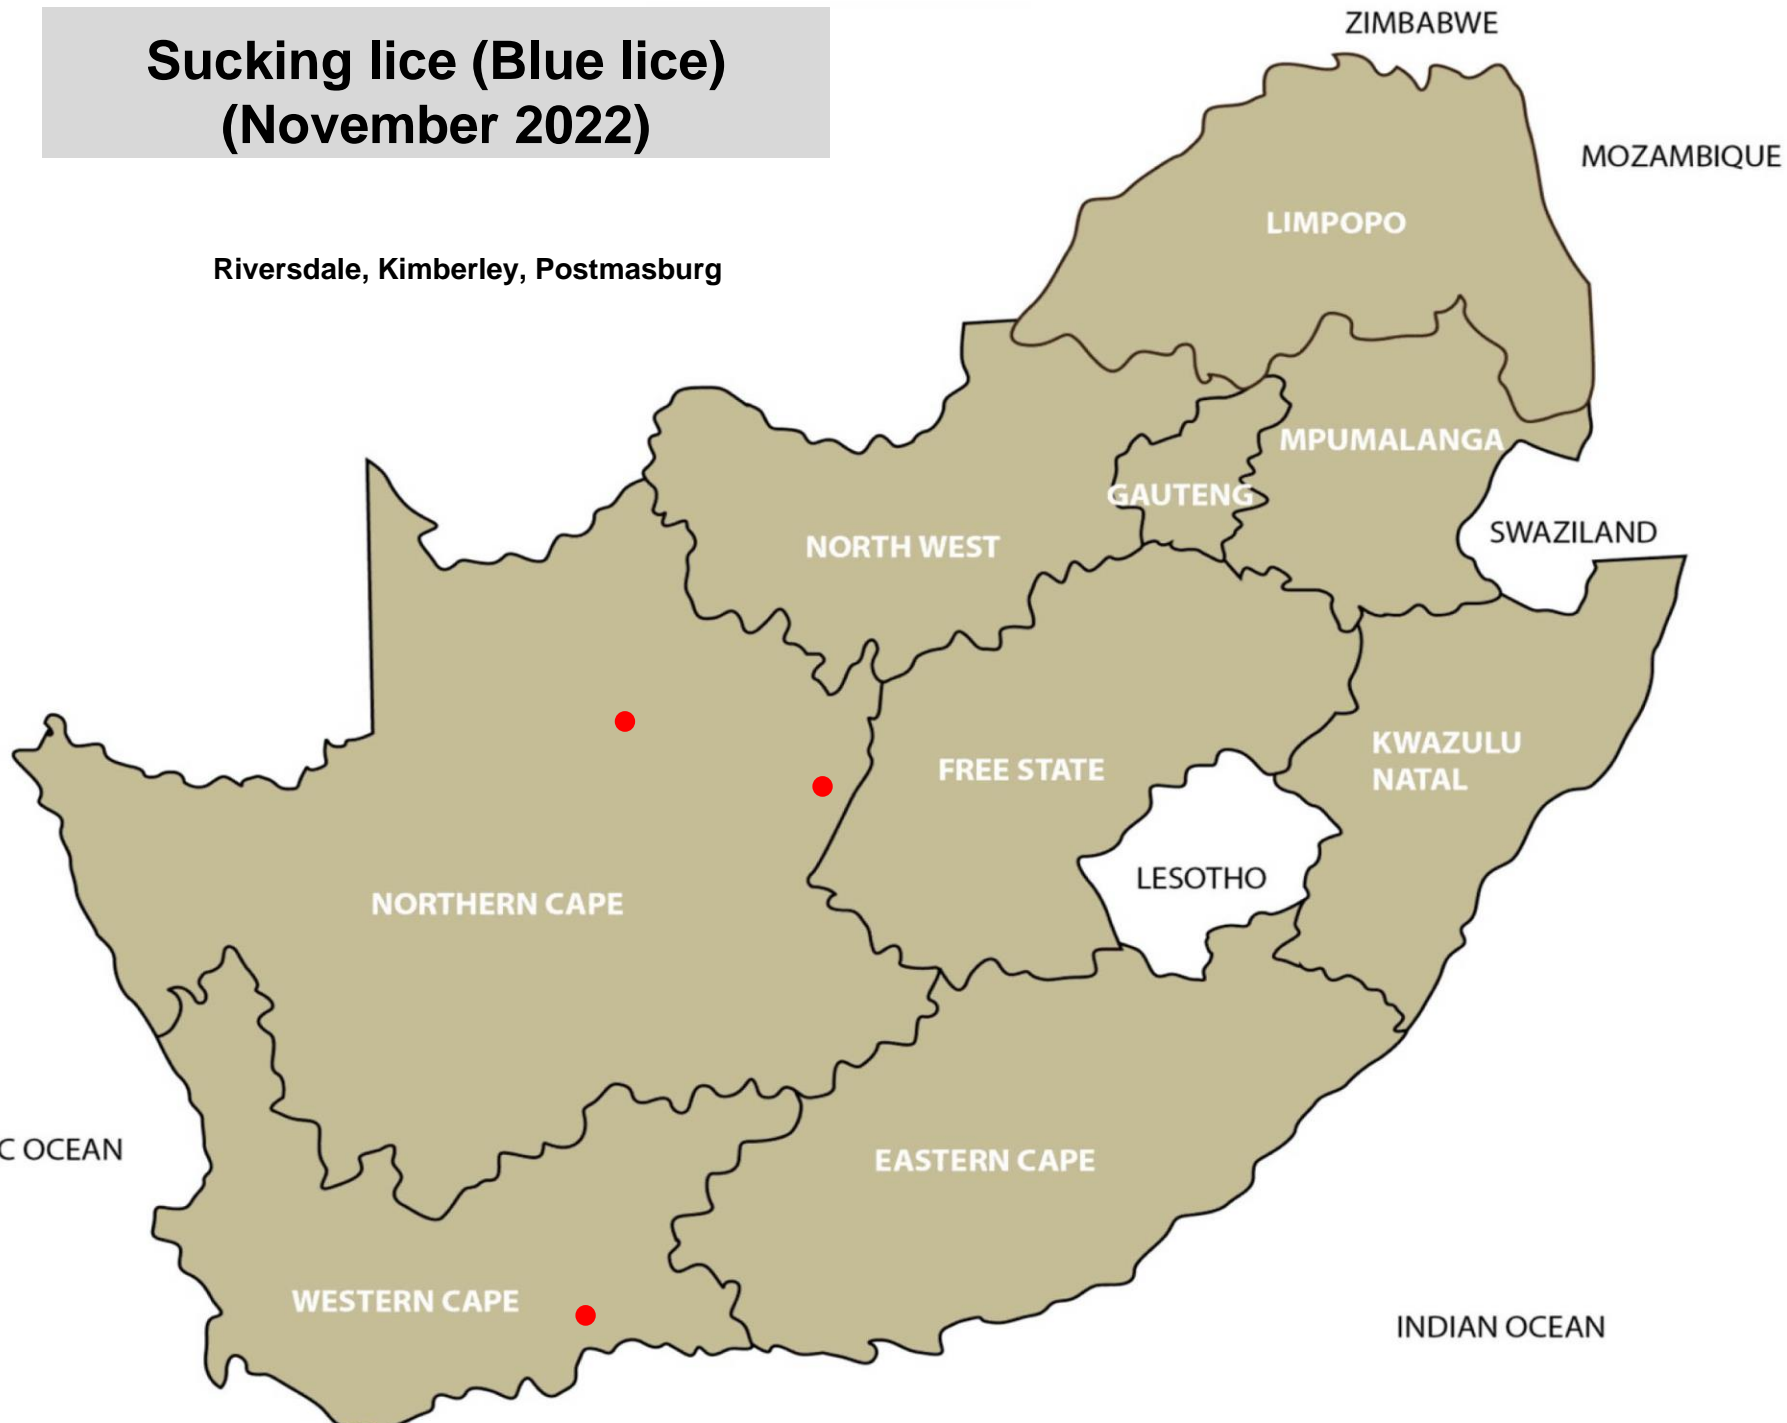

Red-legged tick (November 2022)

Christiana, Schweizer-Reneke, Bloemfontein,
Bultfontein, Clocolan, Hoopstad, Memel,
Oranjeville, Warden, Wesselsbron, Underberg,
Steynsburg

Paralysis ticks (November 2022)

Ermelo, Volksrust, Oranjeville, Bergville

Biting lice (Red lice) (November 2022)

Reitz, Senekal, Vrede

Sucking lice (Blue lice) (November 2022)

Riversdale, Kimberley, Postmasburg

Sheep scab (November 2022)

Christiana, Underberg, Beaufort West

Mange (November 2022)

Hammanskraal, Potchefstroom, Reitz, Winburg, Kimberley

Itch mite (November 2022)

Lydenburg, Warden, Underberg, Kimberley

Blowflies (November 2022)

Lydenburg, Nigel, Clocolan, Ficksburg,
Hoopstad, Oranjeville, Kokstad, Elliot,
Underberg, George, Heidelberg, Oudtshoorn,
Riversdale

Screw-worm (November 2022)

Nelspruit, Bronkhorstspuit, Mokopane, Thabazimbi,
Alexandria, Riversdale