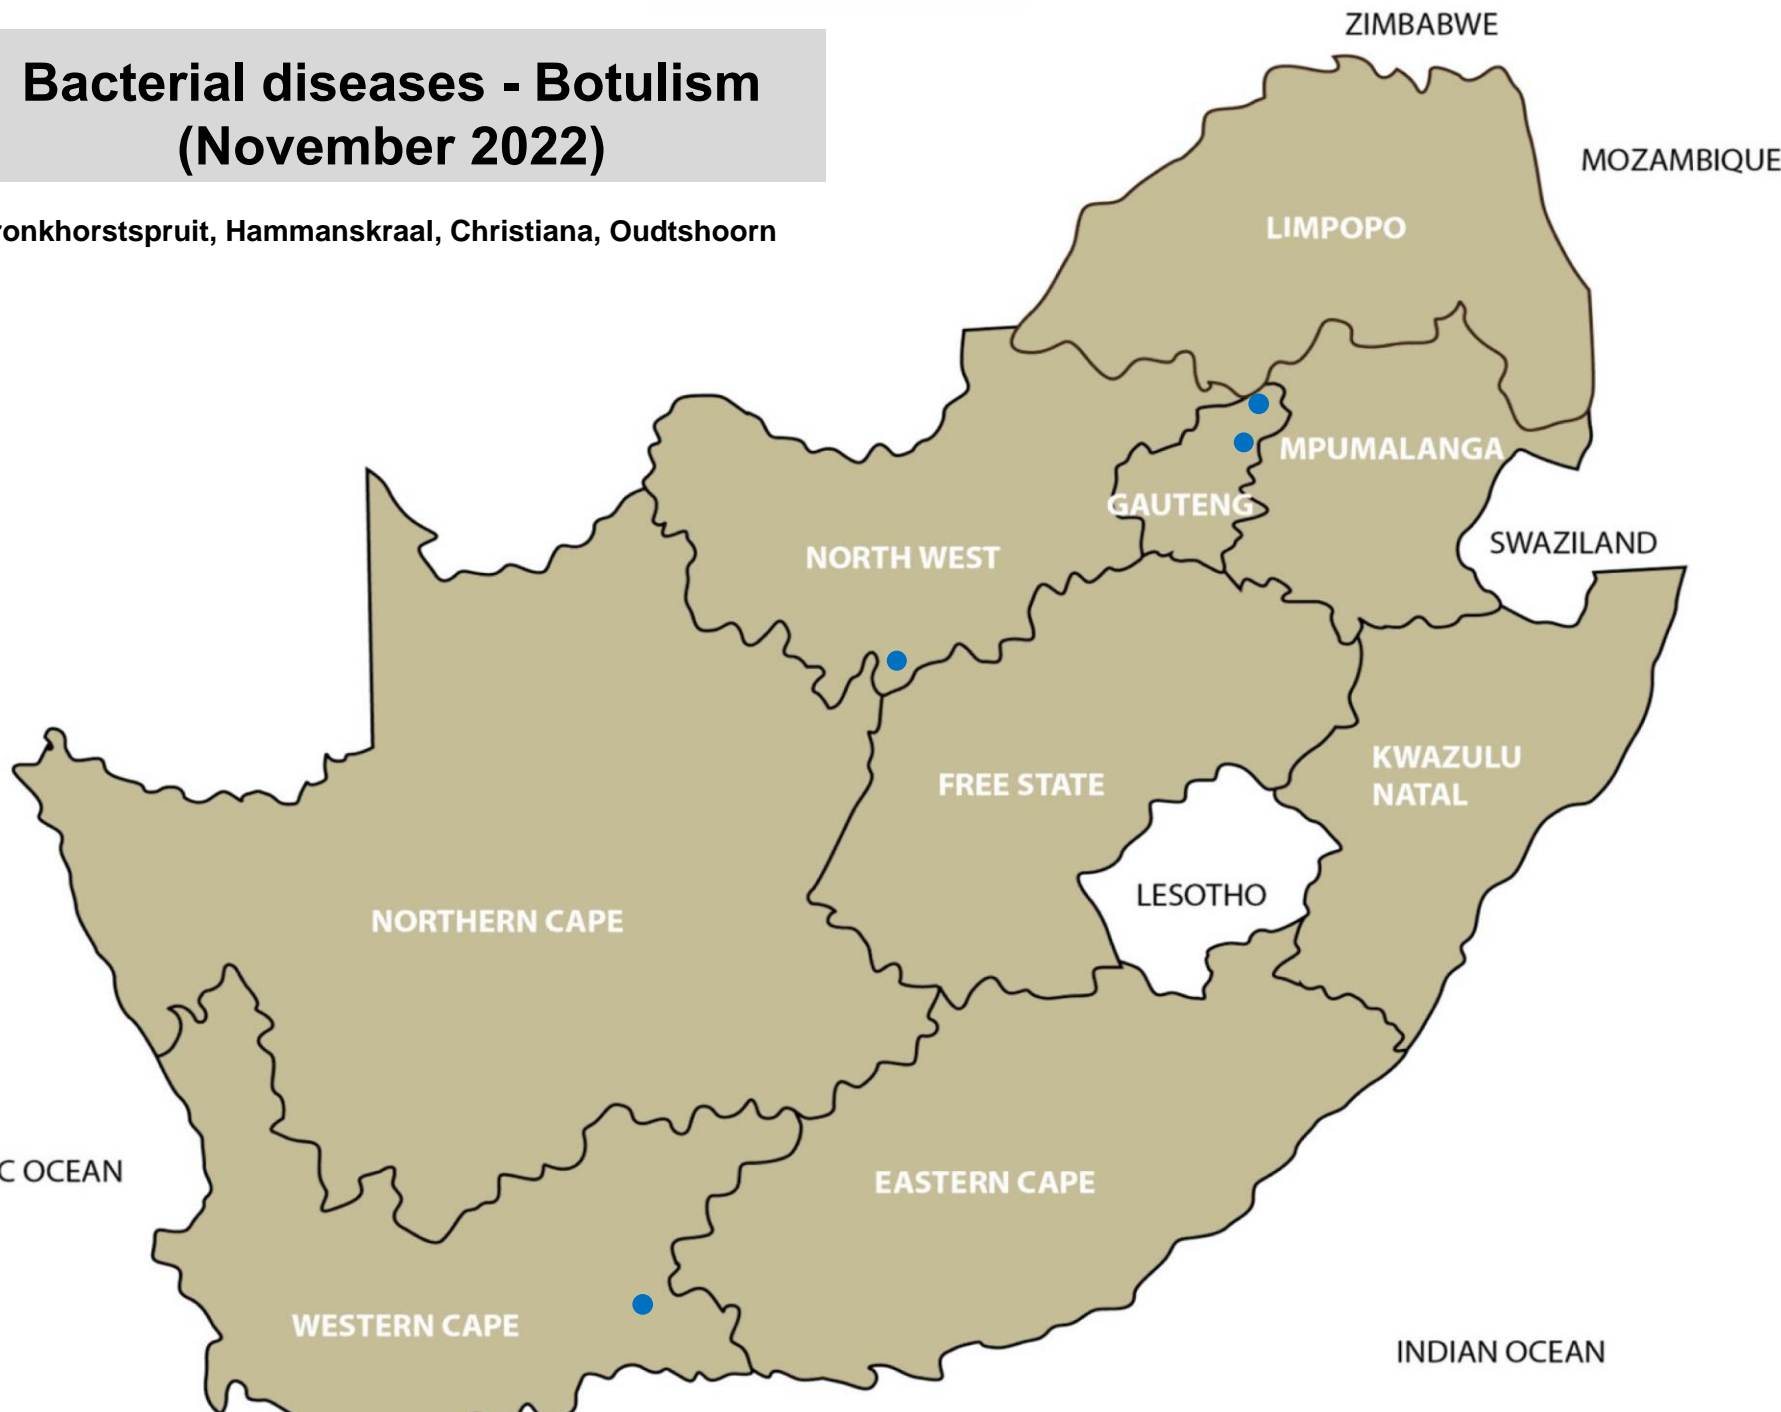

Bacterial diseases - Botulism (November 2022)

Bronkhorstspuit, Hammanskraal, Christiana, Oudtshoorn