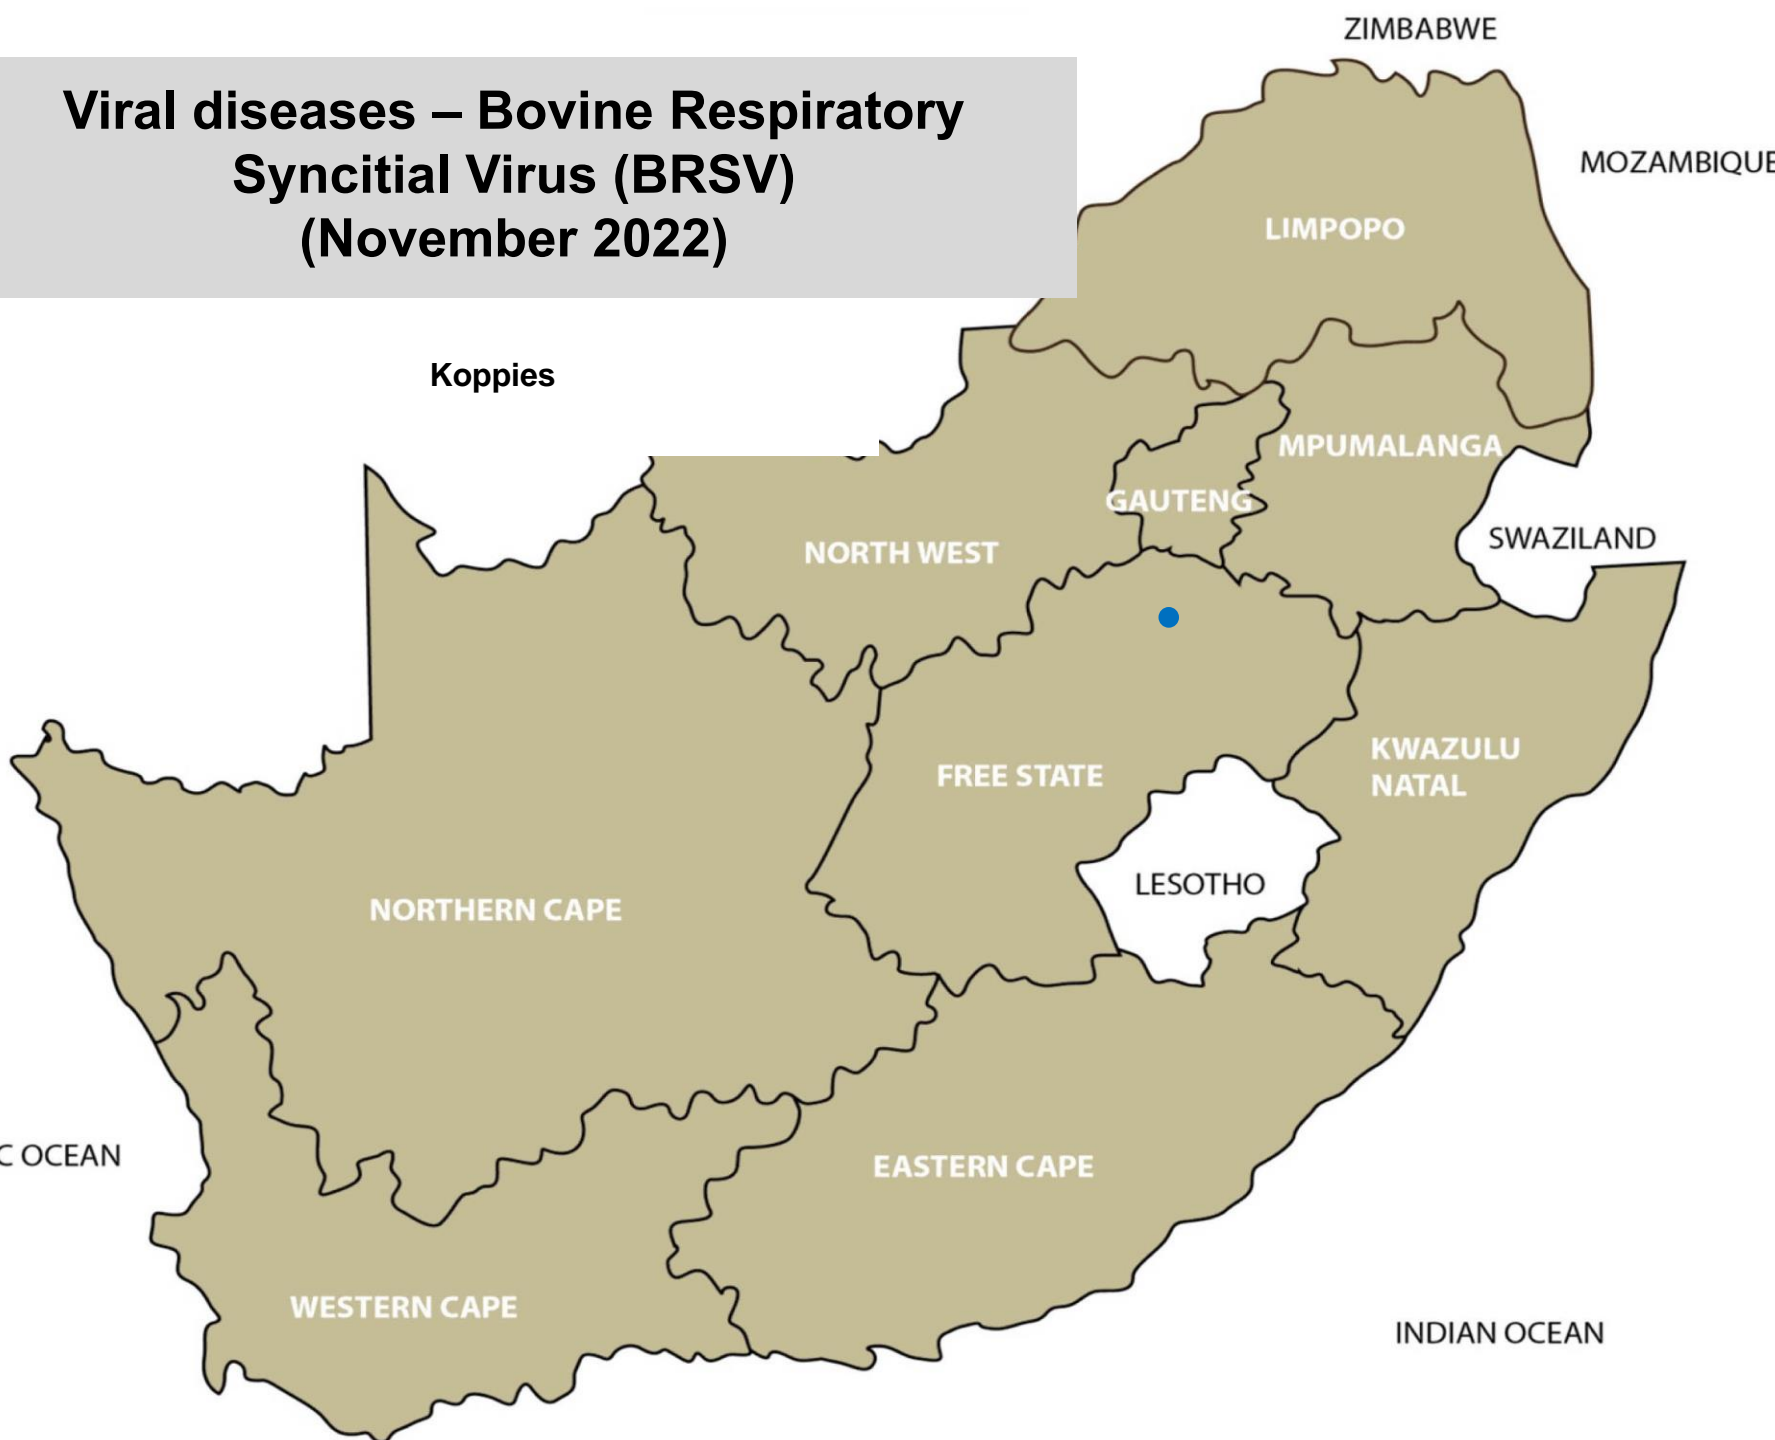

Viral diseases – Bovine Respiratory Syncytial Virus (BRSV) (November 2022)