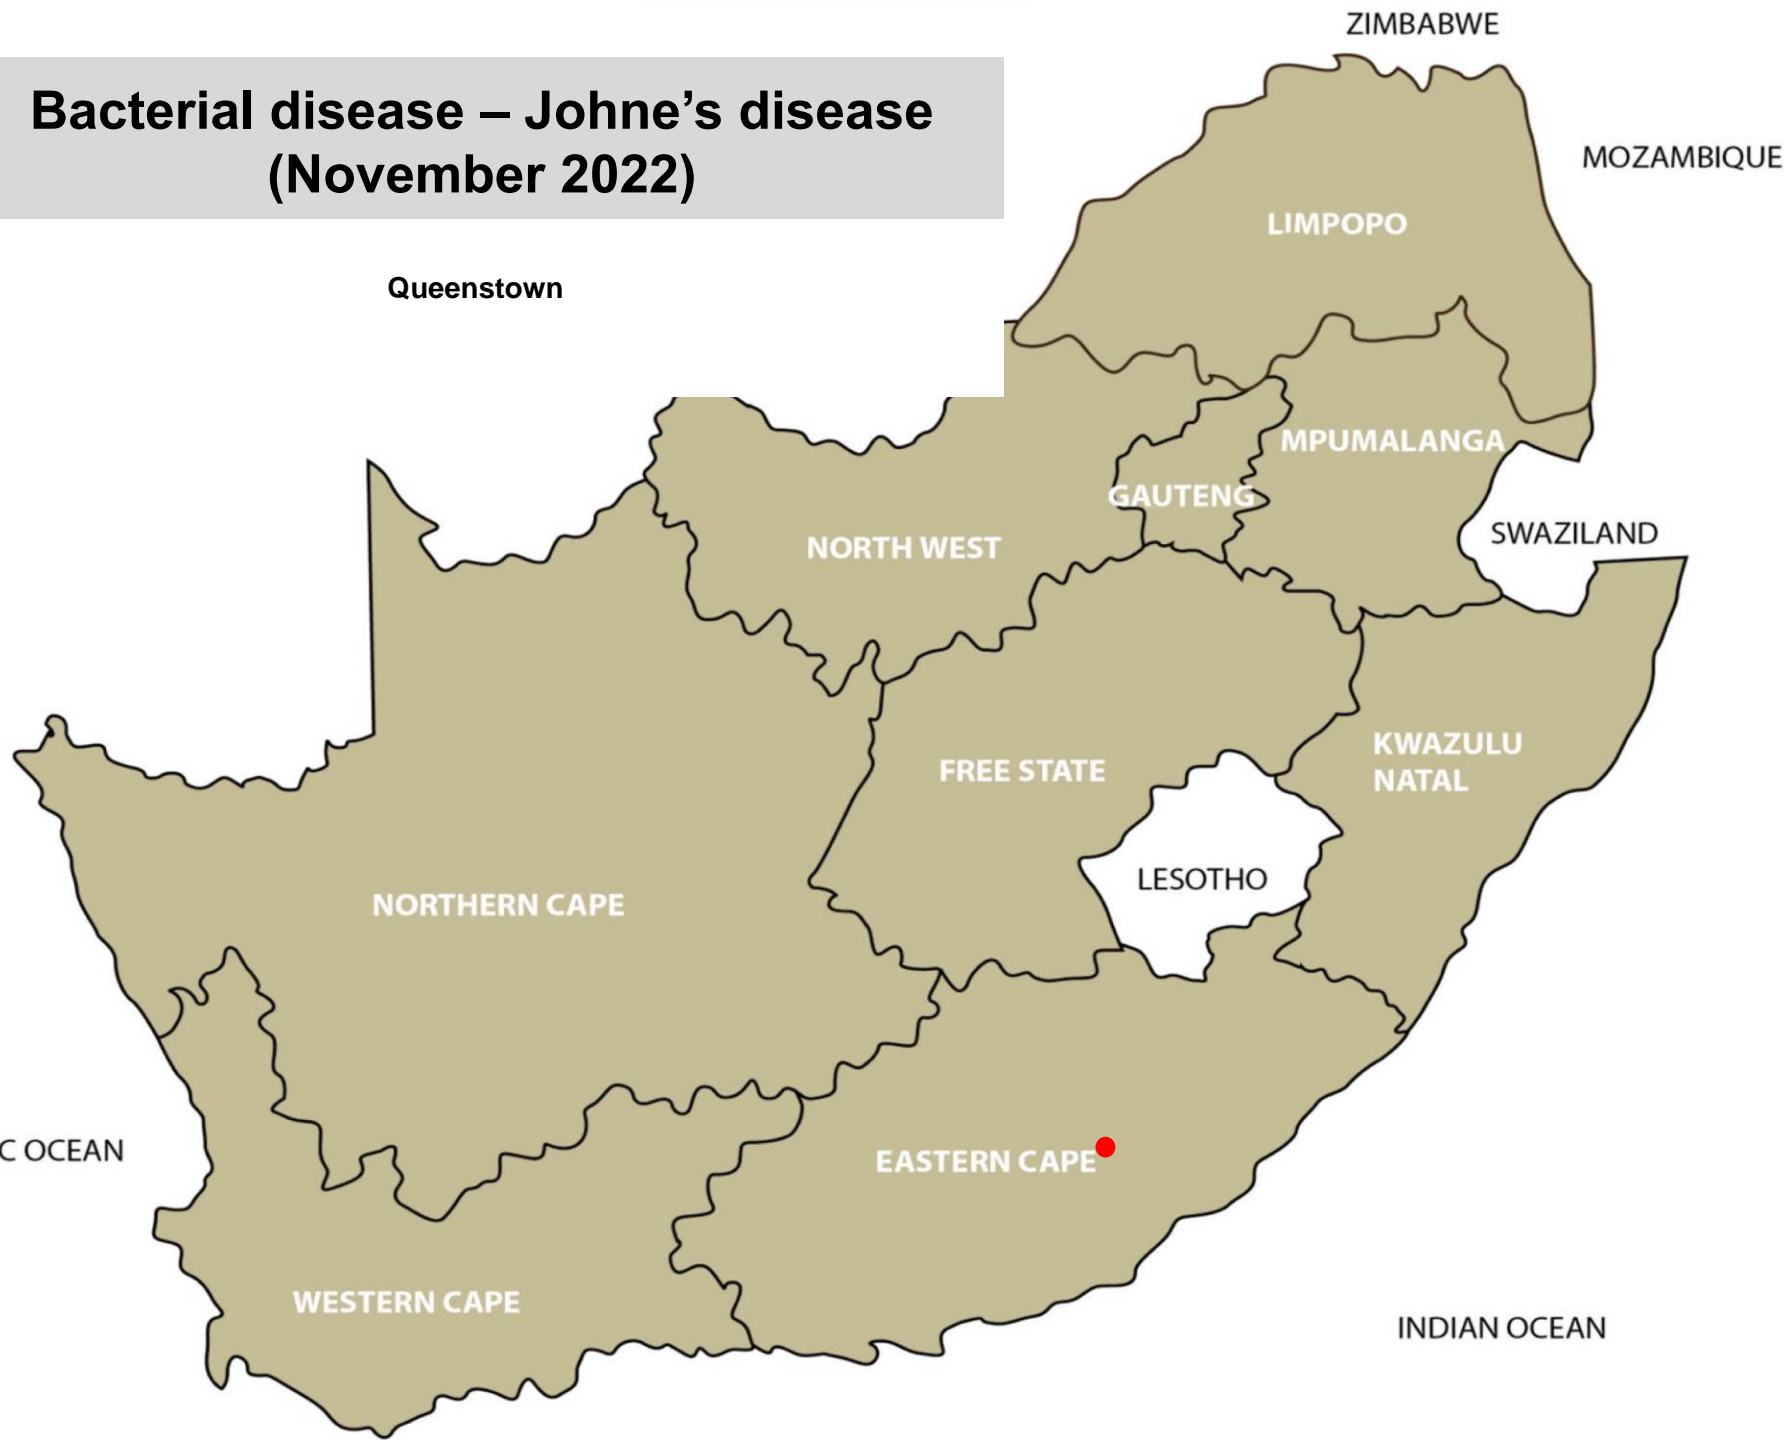

Bacterial disease - Salmonellosis (November 2022)

Delmas, Potchefstroom, Viljoenskroon, Adelaide

Bacterial disease – Enzootic abortion (November 2022)

Bacterial disease – Johne's disease (November 2022)

Bacterial disease – Blackquarter (November 2022)

Ermelo, Grootvlei, Lydenburg, Volksrust,
Hammanskraal, Bloemhof, Potchefstroom, Schweizer-
Reneke, Dewetsdorp, Koppies, Kroonstad, Reitz, Vrede,
Warden, Winburg, Bergville, Kokstad, Elliot, Colesberg

Bacterial disease - Swelled head (November 2022)