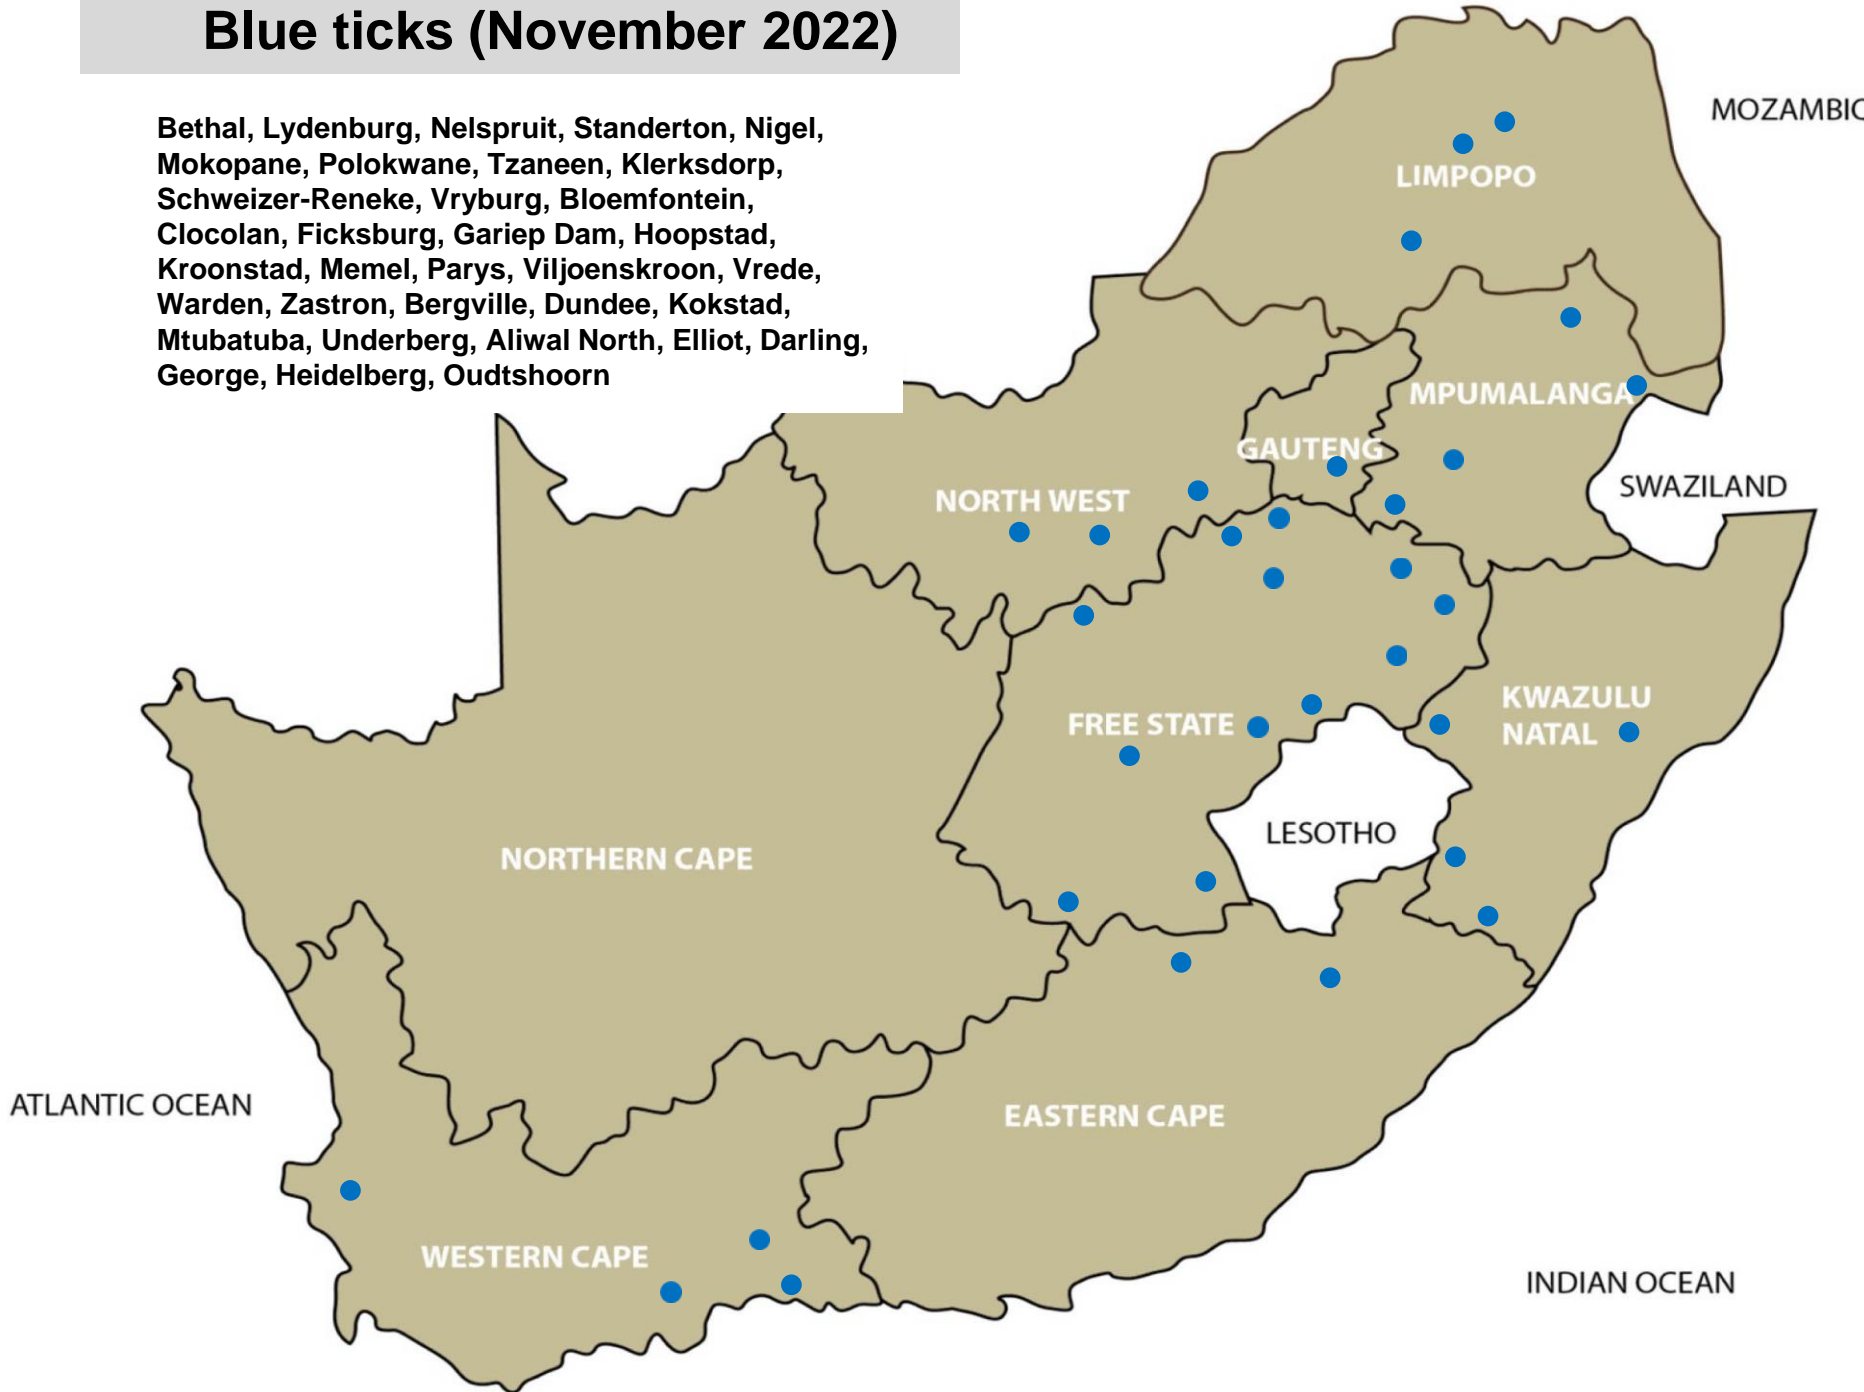

Internal parasites – Tapeworms
Cysticercosis (measles)
(November 2022)

Mokopane, Kroonstad, George

Internal parasites – Liver fluke worms (November 2022)

Nelspruit, Bapsfontein, Reitz, Winburg, Kokstad, Underberg,
Elliot, Graaff-Reinet, George

Internal parasites – Conical fluke (November 2022)

Lydenburg, Bapsfontein, Clocolan, Koppies,
Reitz, Newcastle, Underberg, Darling,
Postmasburg

Internal parasites – *Parafilaria* (November 2022)

Polokwane, Tzaneen, Mtubatuba, Paarl

Blue ticks (November 2022)

Bethal, Lydenburg, Nelspruit, Standerton, Nigel, Mokopane, Polokwane, Tzaneen, Klerksdorp, Schweizer-Reneke, Vryburg, Bloemfontein, Clocolan, Ficksburg, Gariep Dam, Hoopstad, Kroonstad, Memel, Parys, Viljoenskroon, Vrede, Warden, Zastron, Bergville, Dundee, Kokstad, Mtubatuba, Underberg, Aliwal North, Elliot, Darling, George, Heidelberg, Oudtshoorn

Resistant Blue ticks (November 2022)

Bont ticks (November 2022)

Lydenburg, Nelspruit, Hammanskraal, Pretoria,
Modimolle, Mokopane, Thabazimbi, Tzaneen,
Vaalwater, Klerksdorp, Rustenburg, Vryburg,
Bergville, Dundee, Mtubatuba, Pongola