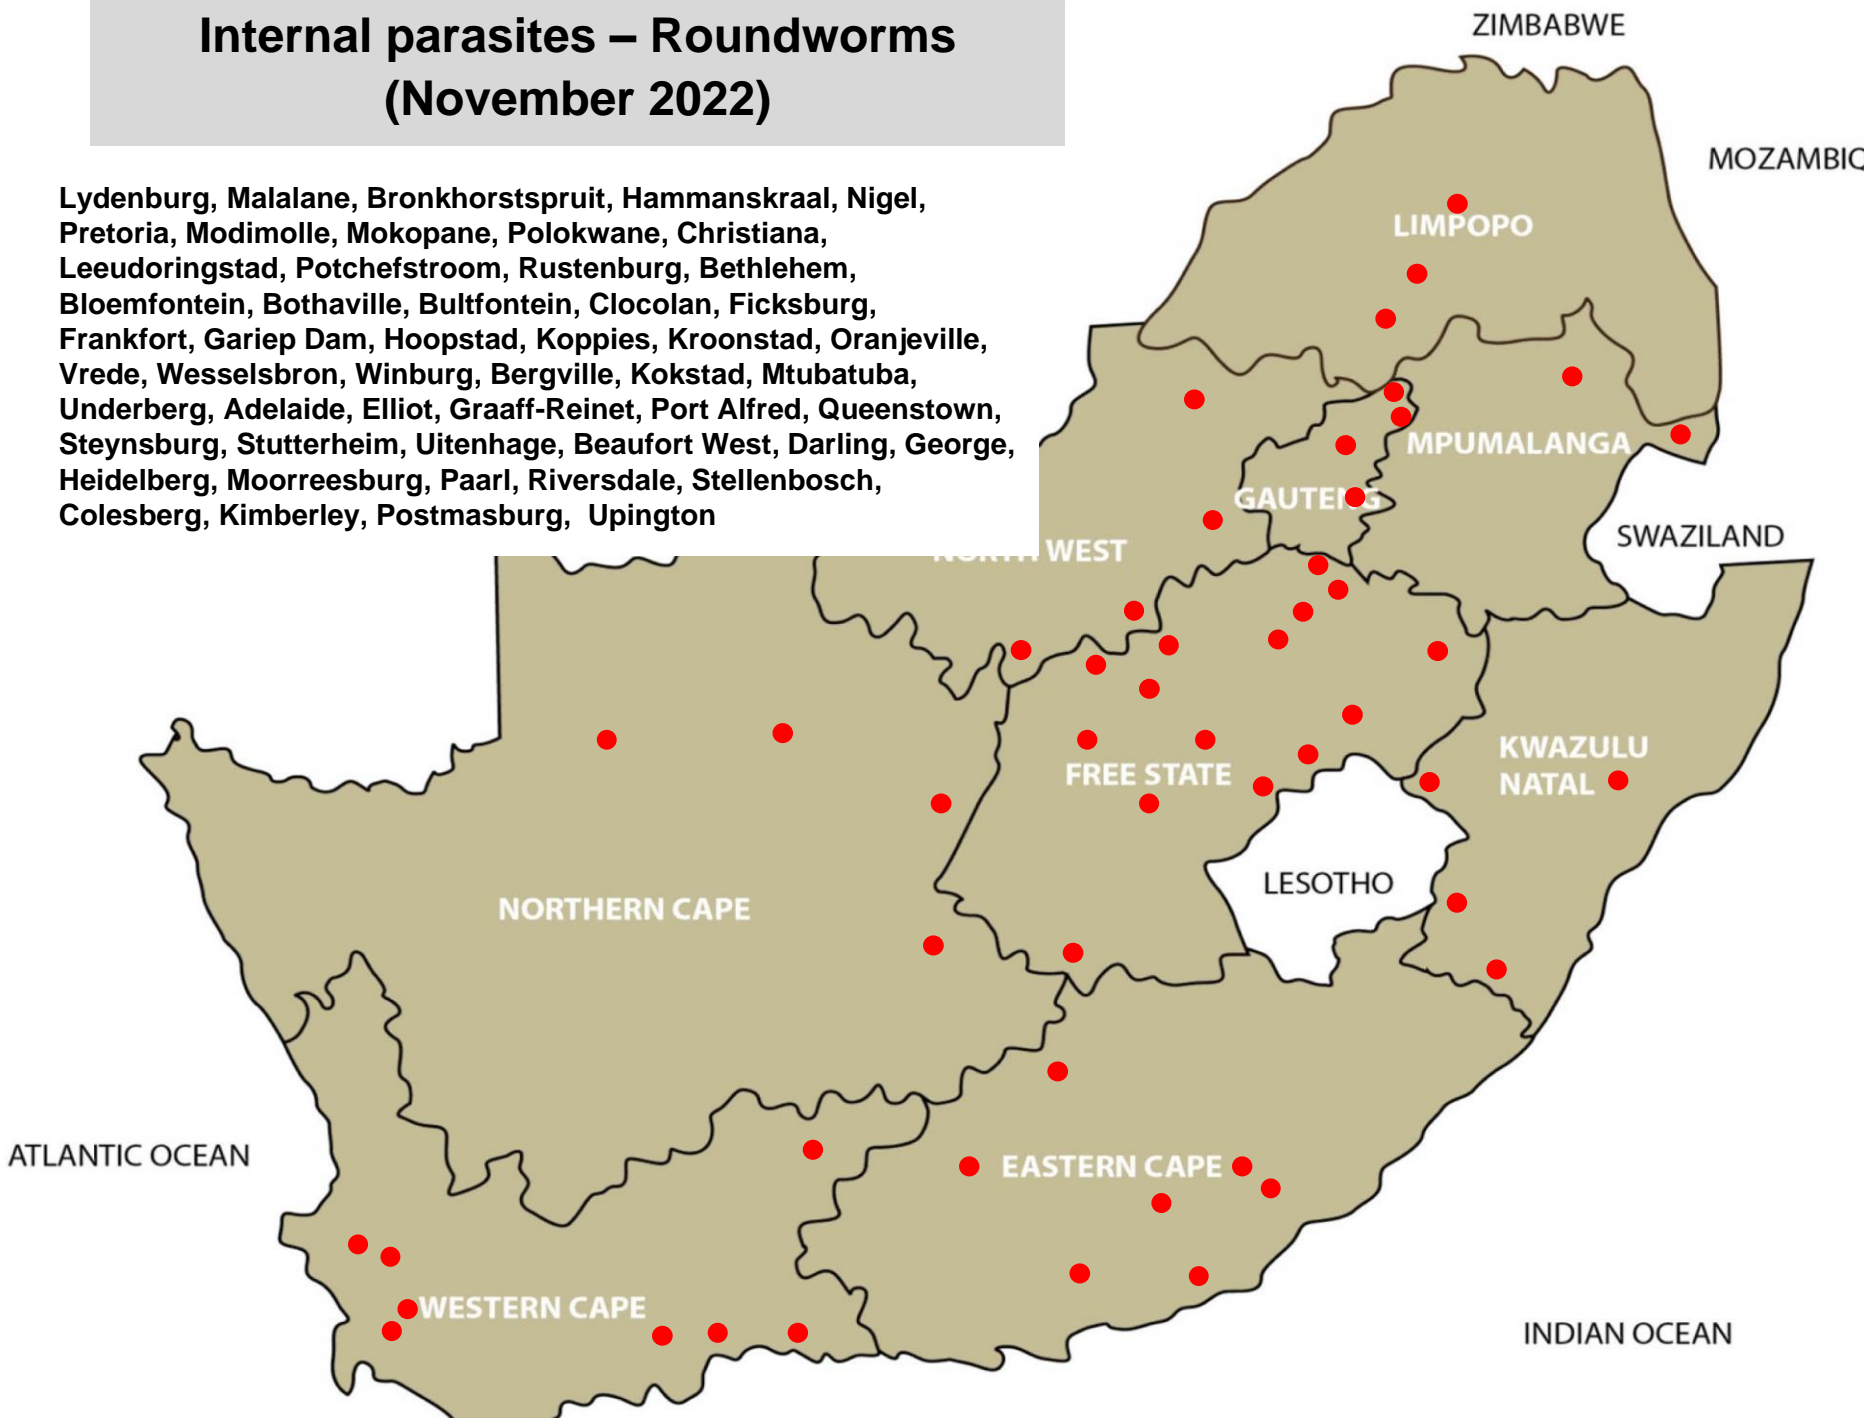

141 Reports November 2022

Internal parasites – Roundworms (November 2022)

Lydenburg, Malalane, Bronkhorstspuit, Hammanskraal, Nigel, Pretoria, Modimolle, Mokopane, Polokwane, Christiana, Leeudoringstad, Potchefstroom, Rustenburg, Bethlehem, Bloemfontein, Bothaville, Bultfontein, Clocolan, Ficksburg, Frankfort, Gariep Dam, Hoopstad, Koppies, Kroonstad, Oranjeville, Vrede, Wesselsbron, Winburg, Bergville, Kokstad, Mtubatuba, Underberg, Adelaide, Elliot, Graaff-Reinet, Port Alfred, Queenstown, Steynsburg, Stutterheim, Uitenhage, Beaufort West, Darling, George, Heidelberg, Moorreesburg, Paarl, Riversdale, Stellenbosch, Colesberg, Kimberley, Postmasburg, Upington

Internal parasites – Resistant roundworms (November 2022)

Delmas, Bronkhorstspuit, Nigel, Pretoria,
Bloemfontein, Hoopstad, Kokstad, Elliot, Graaff-
Reinet, Queenstown, George

Internal parasites – Tapeworms (November 2022)