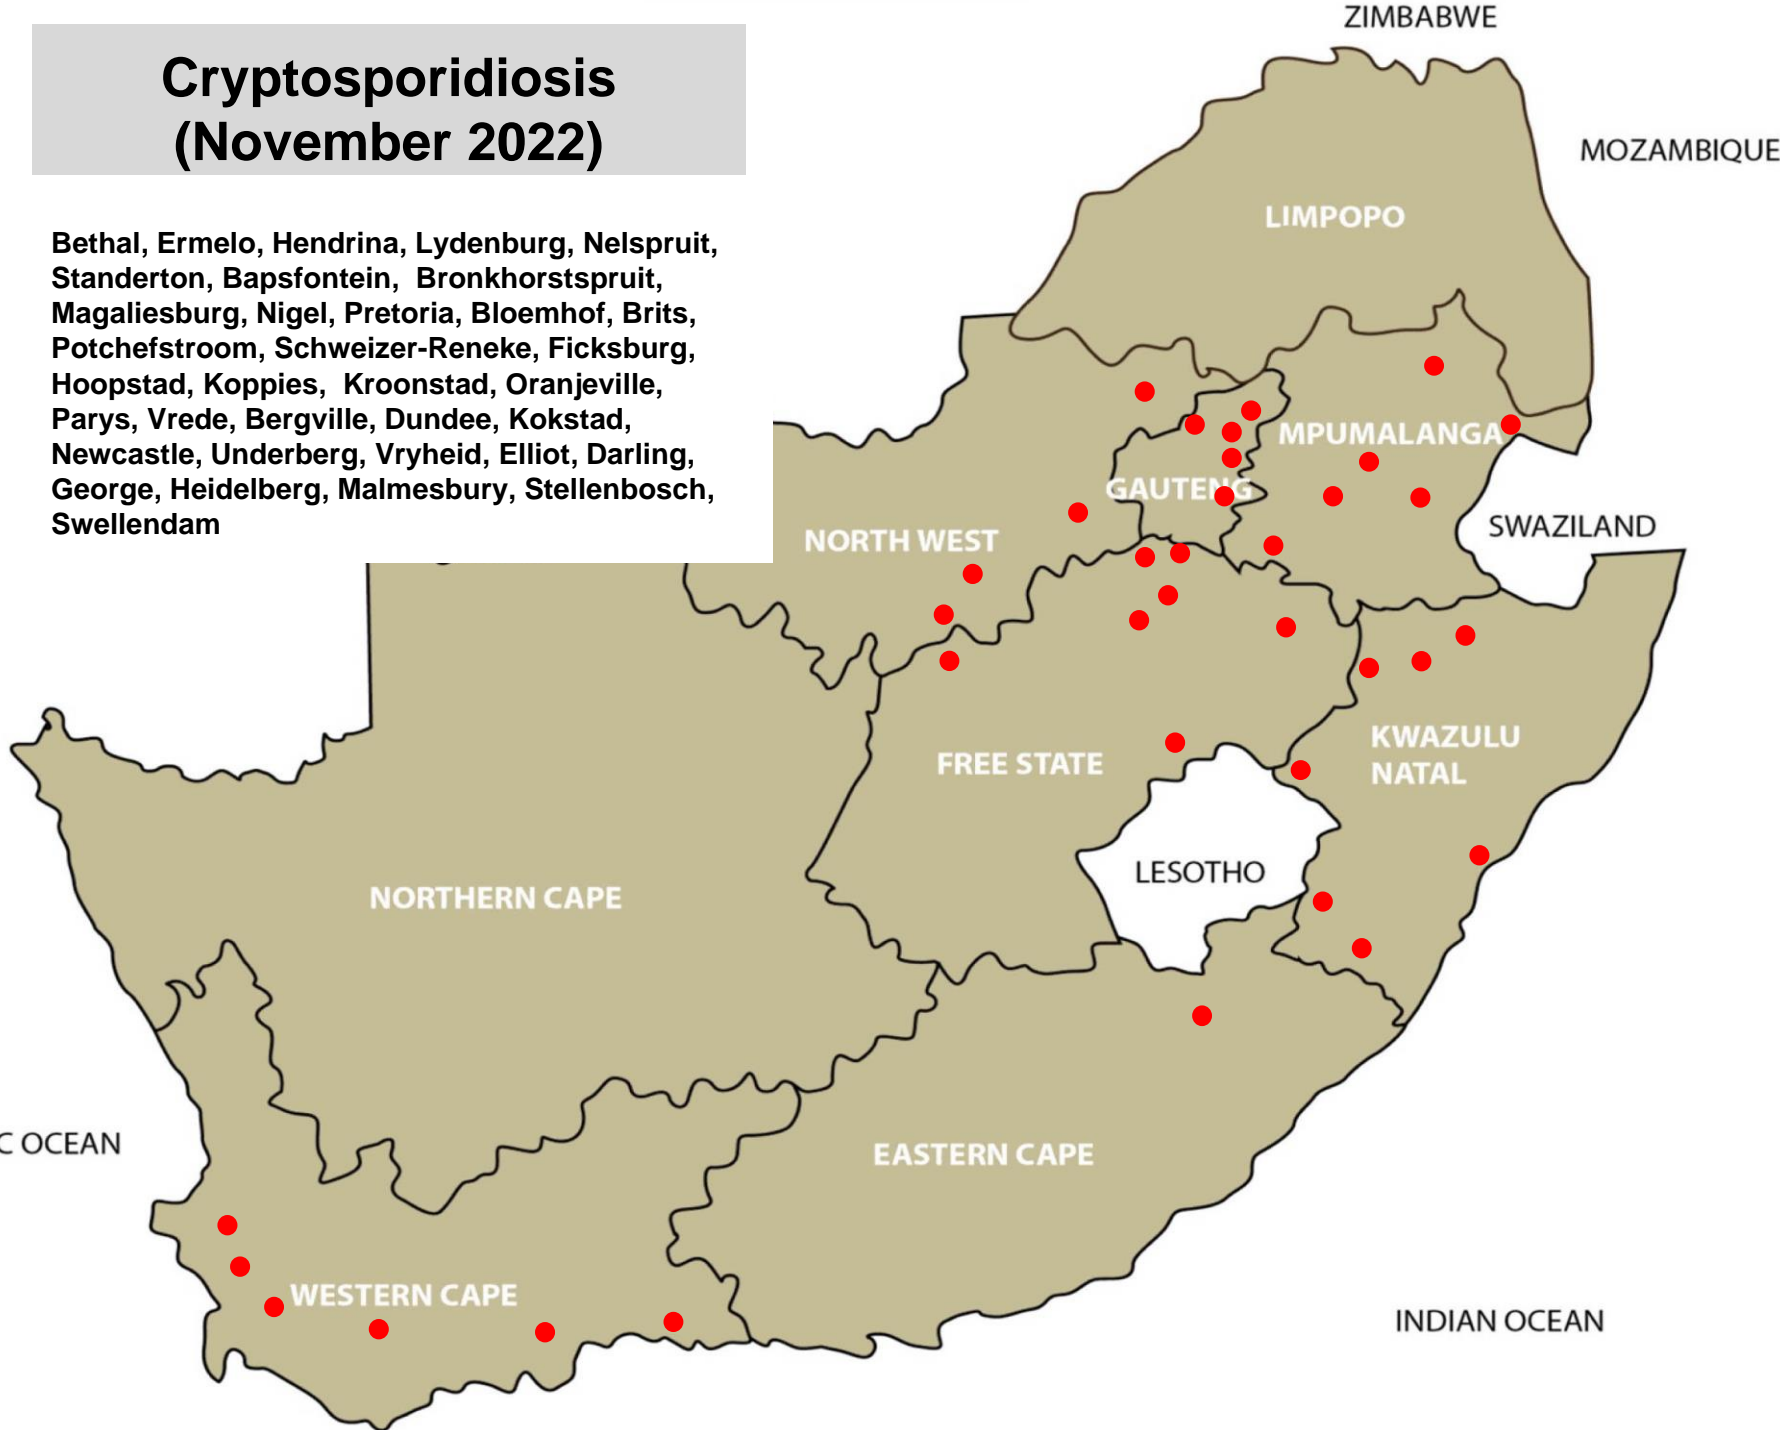

Lydenburg, Nigel, Clocolan, Ficksburg,
Hoopstad, Oranjeville, Kokstad, Elliot,
Underberg, George, Heidelberg, Oudtshoorn,
Riversdale

Screw-worm (November 2022)

Nelspruit, Bronkhorstspuit, Mokopane, Thabazimbi,
Alexandria, Riversdale

Nasal bot (November 2022)

Bronkhorstspuit, Nigel, Reitz, Warden, Bergville,
Moorreesburg, Riversdale, Kimberley

Midges and Mosquitoes (November 2022)

Ermelo, Nigel, Mokopane, Potchefstroom, Vryburg,
Bultfontein, Clocolan, Ficksburg, Kroonstad, Memel,
Oranjeville, Winburg, Bergville, Kokstad, Underberg, Elliot,
George, Oudtshoorn, De Aar, Kimberley, Upington

Coccidiosis (November 2022)

Pretoria, Klerksdorp, Potchefstroom, Bloemfontein, Koppies, Oranjeville, Reitz, Wesselsbron, Zastron, Bergville, Dundee, Kokstad, Underberg, Vryheid, Aliwal North, Bathurst, Elliot, Port Alfred, Darling, George, Postmasburg

Cryptosporidiosis (November 2022)

Bethal, Ermelo, Hendrina, Lydenburg, Nelspruit, Standerton, Bapsfontein, Bronkhorstspuit, Magaliesburg, Nigel, Pretoria, Bloemhof, Brits, Potchefstroom, Schweizer-Reneke, Ficksburg, Hoopstad, Koppies, Kroonstad, Oranjeville, Parys, Vrede, Bergville, Dundee, Kokstad, Newcastle, Underberg, Vryheid, Elliot, Darling, George, Heidelberg, Malmesbury, Stellenbosch, Swellendam