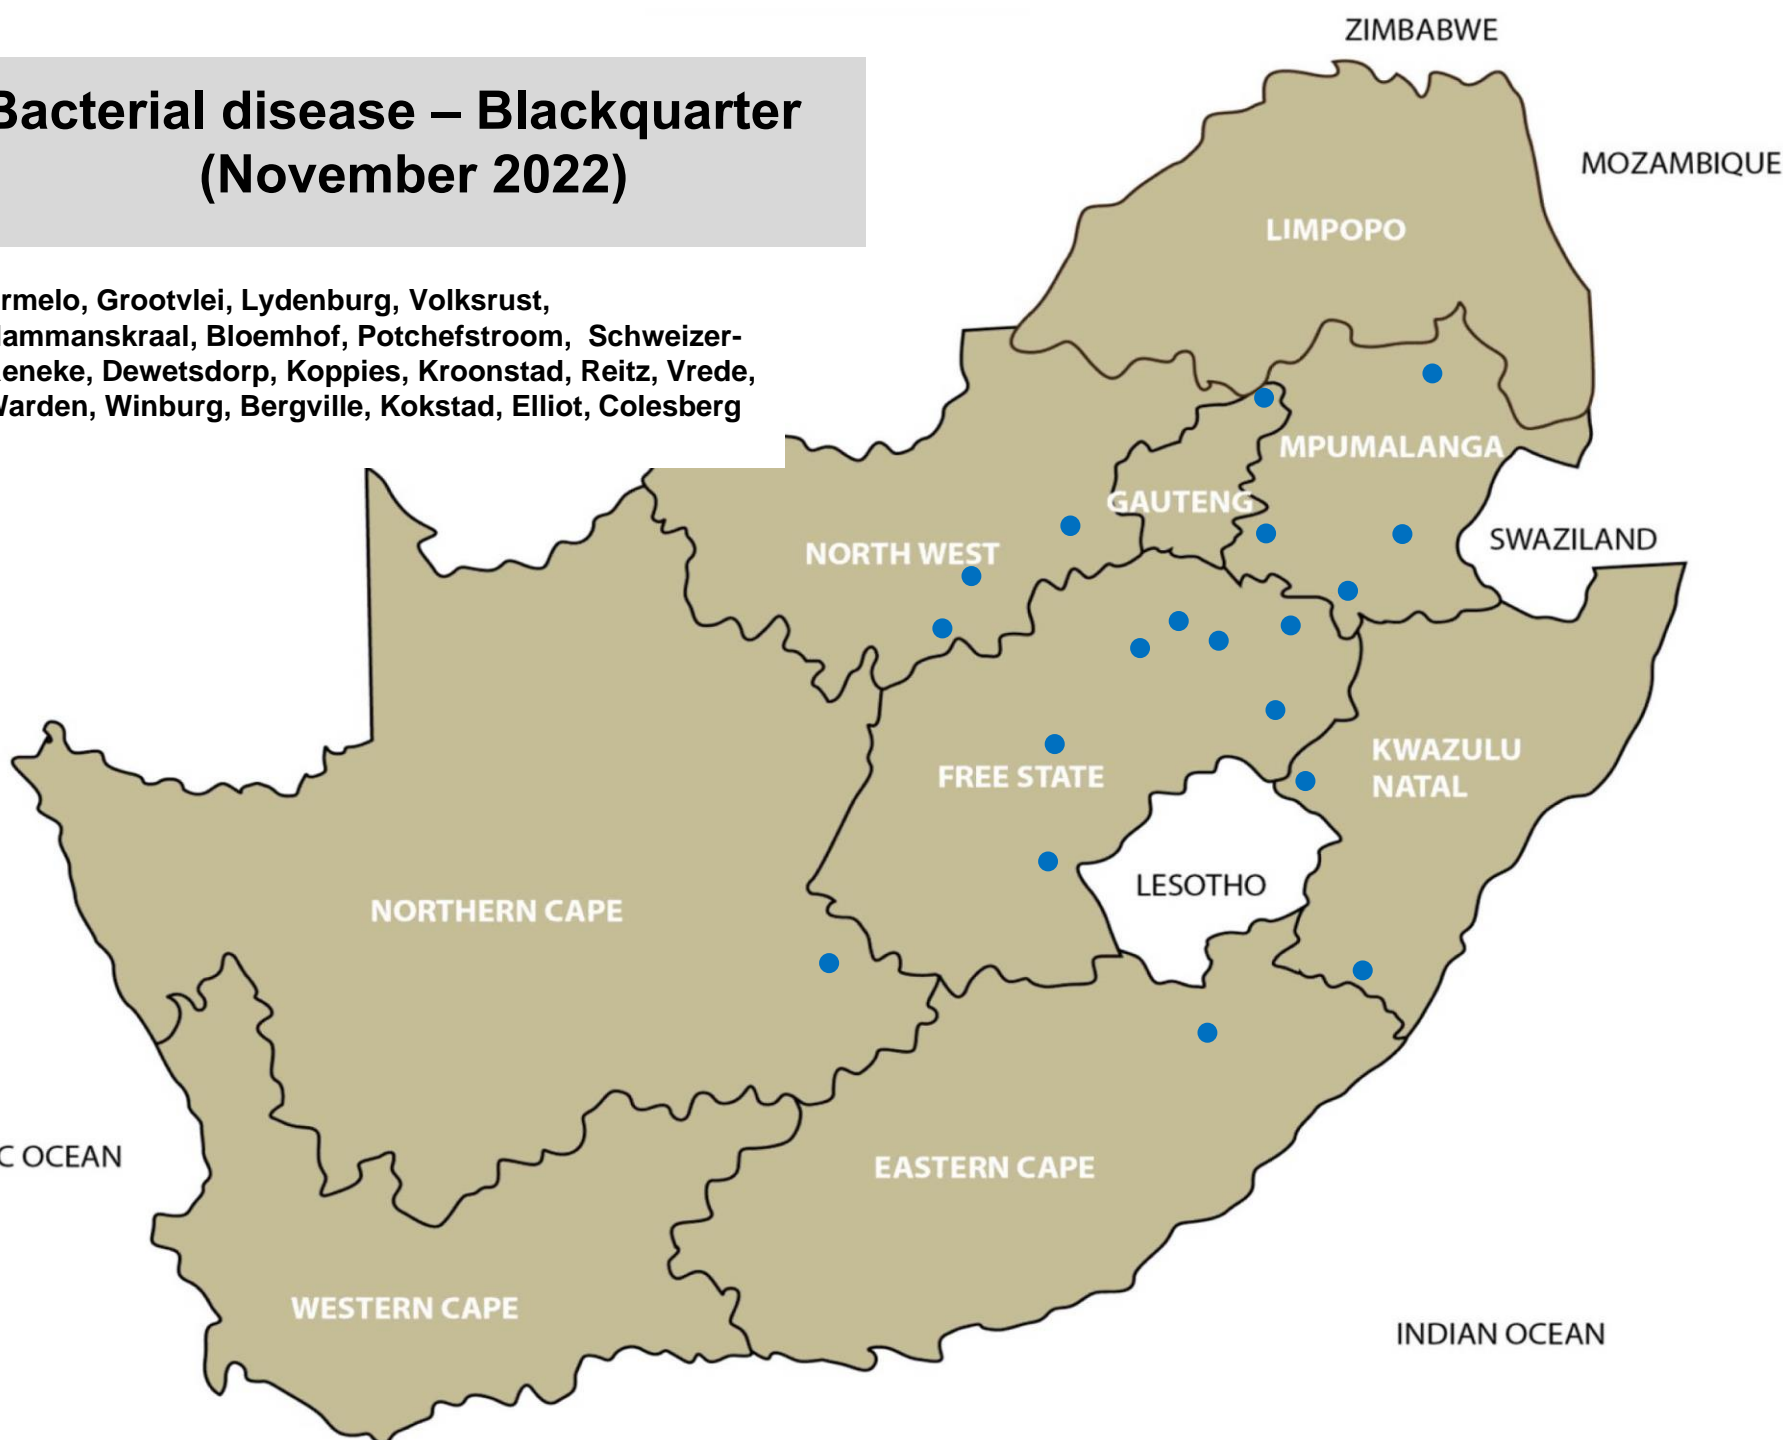

Bacterial disease – Ovine brucellosis

Brucella ovis (November 2022)

Dewetsdorp, Oranjeville, Graaff-Reinet, Calvinia, De Aar, Kimberley, Upington

Bacterial disease – *E.coli* (November 2022)

Lydenburg, Standerton, Magaliesburg, Pretoria,
Klerksdorp, Leeudoringstad, Rustenburg, Vryburg,
Bloemfontein, Hoopstad, Koppies, Kroonstad,
Viljoenskroon, Port Alfred, George

Bacterial disease - Salmonellosis (November 2022)

Delmas, Potchefstroom, Viljoenskroon, Adelaide

Bacterial disease – Enzootic abortion (November 2022)

Bacterial disease – Johne's disease (November 2022)

Bacterial disease – Blackquarter (November 2022)

Ermelo, Grootvlei, Lydenburg, Volksrust,
Hammanskraal, Bloemhof, Potchefstroom, Schweizer-
Reneke, Dewetsdorp, Koppies, Kroonstad, Reitz, Vrede,
Warden, Winburg, Bergville, Kokstad, Elliot, Colesberg

Bacterial disease - Swelled head (November 2022)

Ermelo, Kroonstad, Dundee, George

Bacterial disease Pulpy kidney (November 2022)

Bethal, Ermelo, Grootvlei, Lydenburg, Nelspruit, Hammanskraal, Christiana, Bloemfontein, Kroonstad, Warden, Wesselsbron, Kokstad, Elliot, Queenstown, Stutterheim, Beaufort West, Riversdale, Stellenbosch, Colesberg, Kimberley