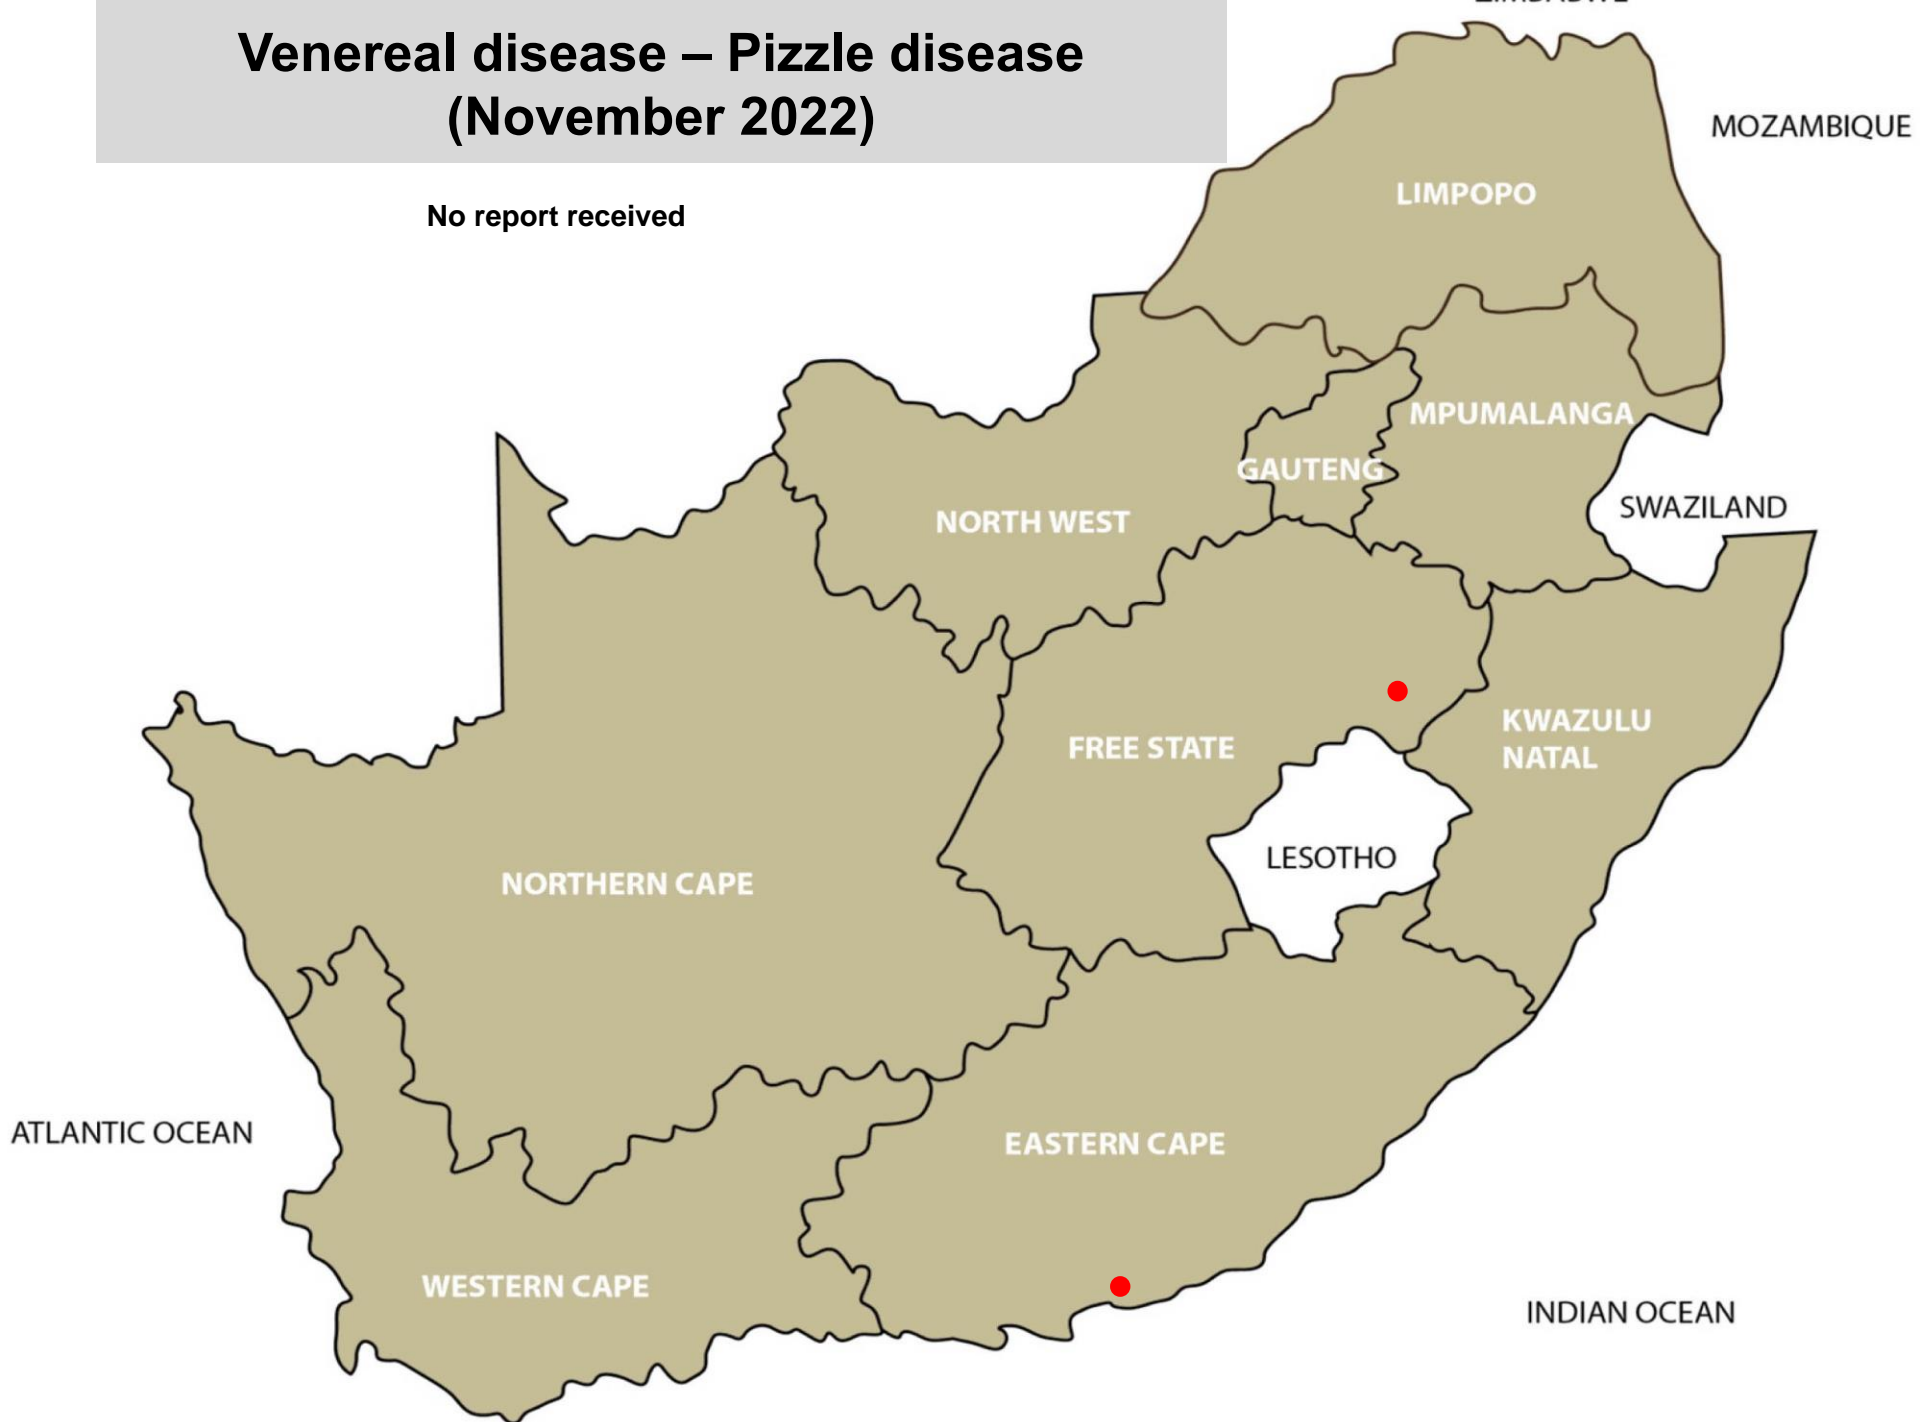

Venereal disease – Pizzle disease (November 2022)

No report received