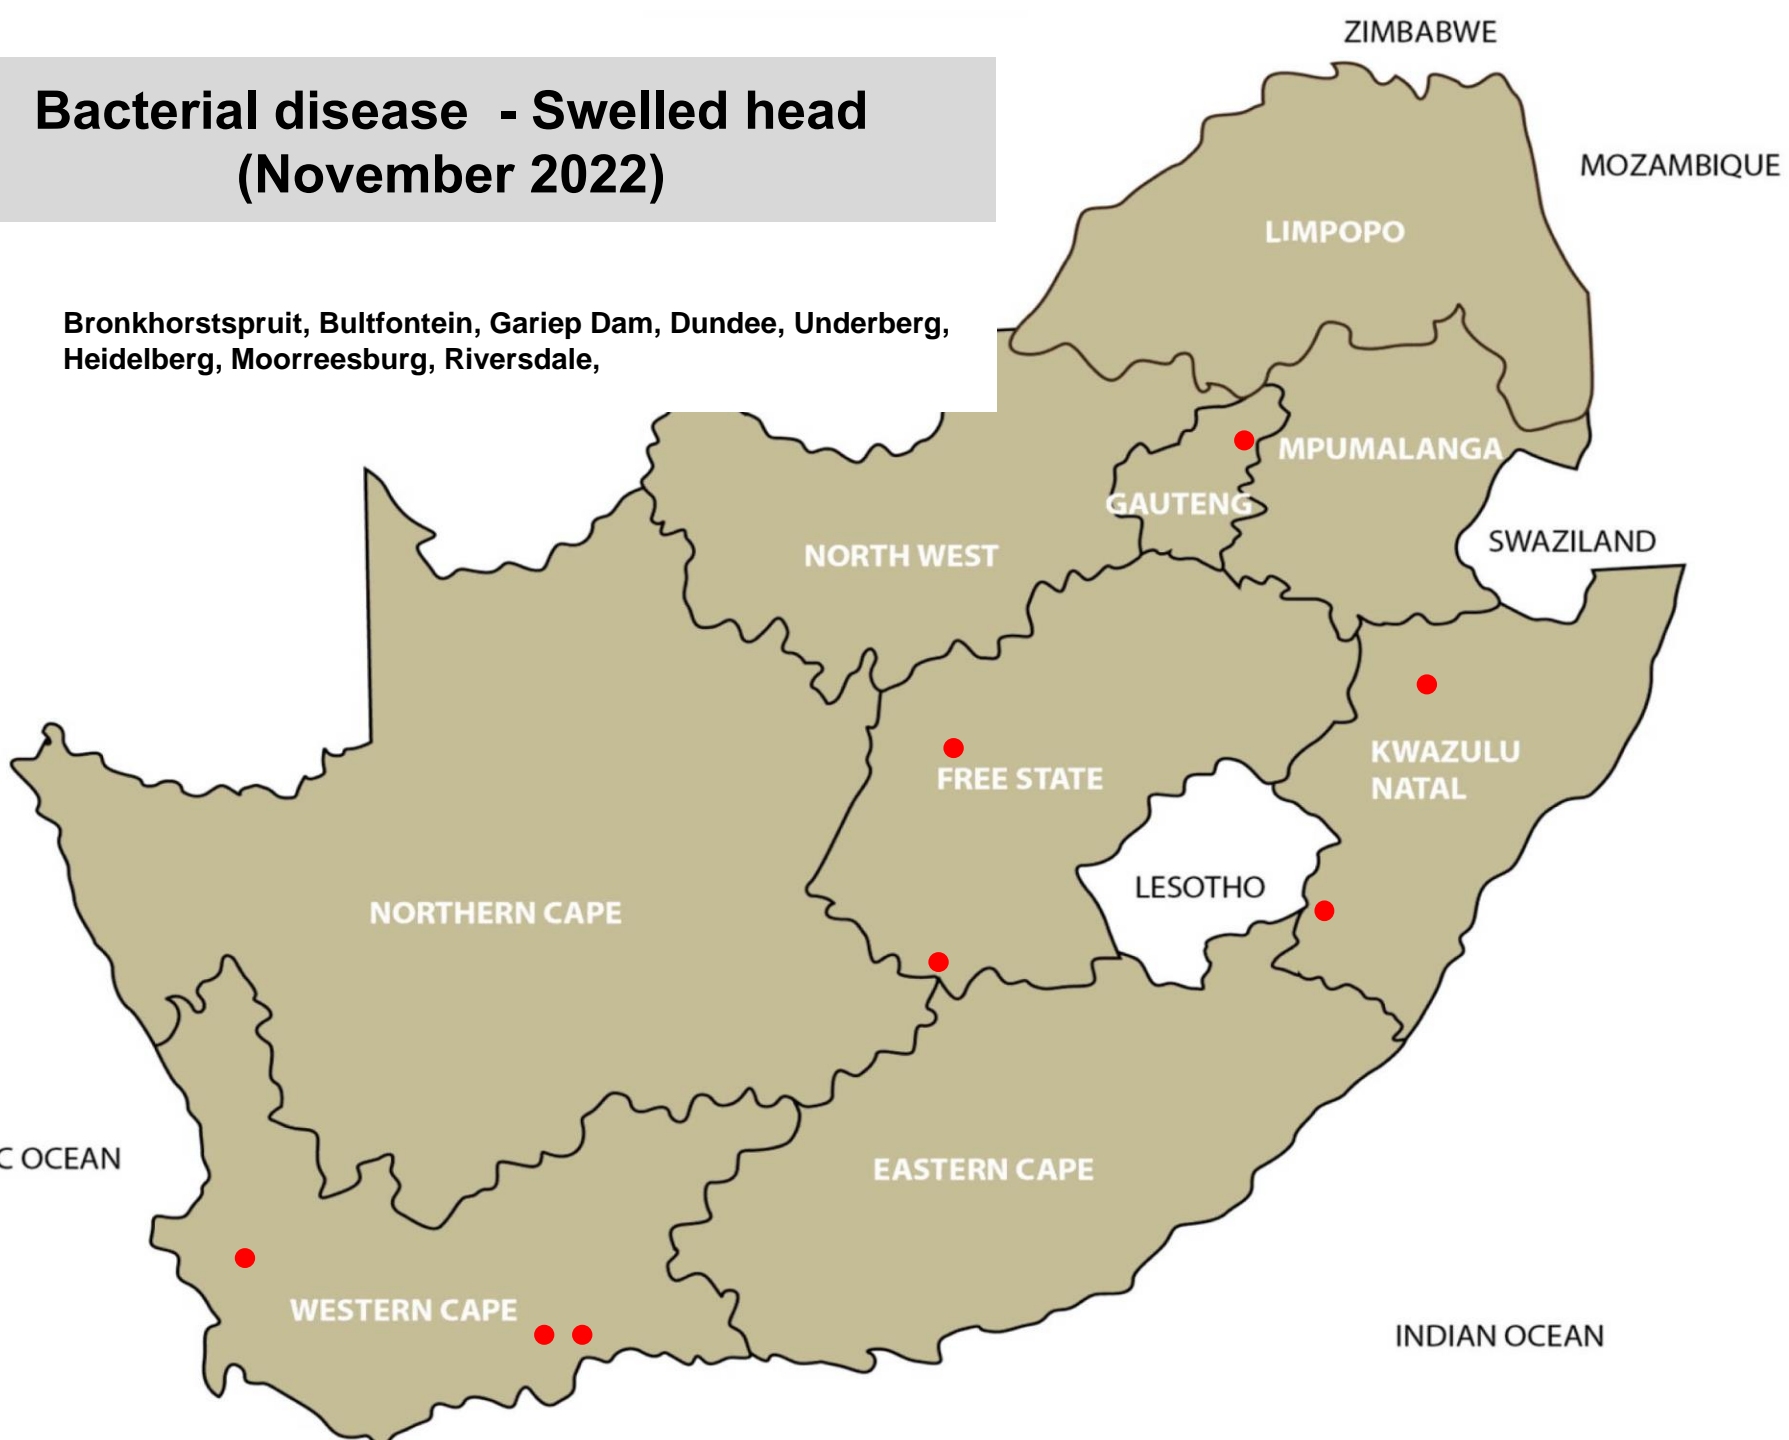

Bacterial disease - Swelled head (November 2022)

Bronkhorstspuit, Bultfontein, Gariiep Dam, Dundee, Underberg,
Heidelberg, Moorreesburg, Riversdale,