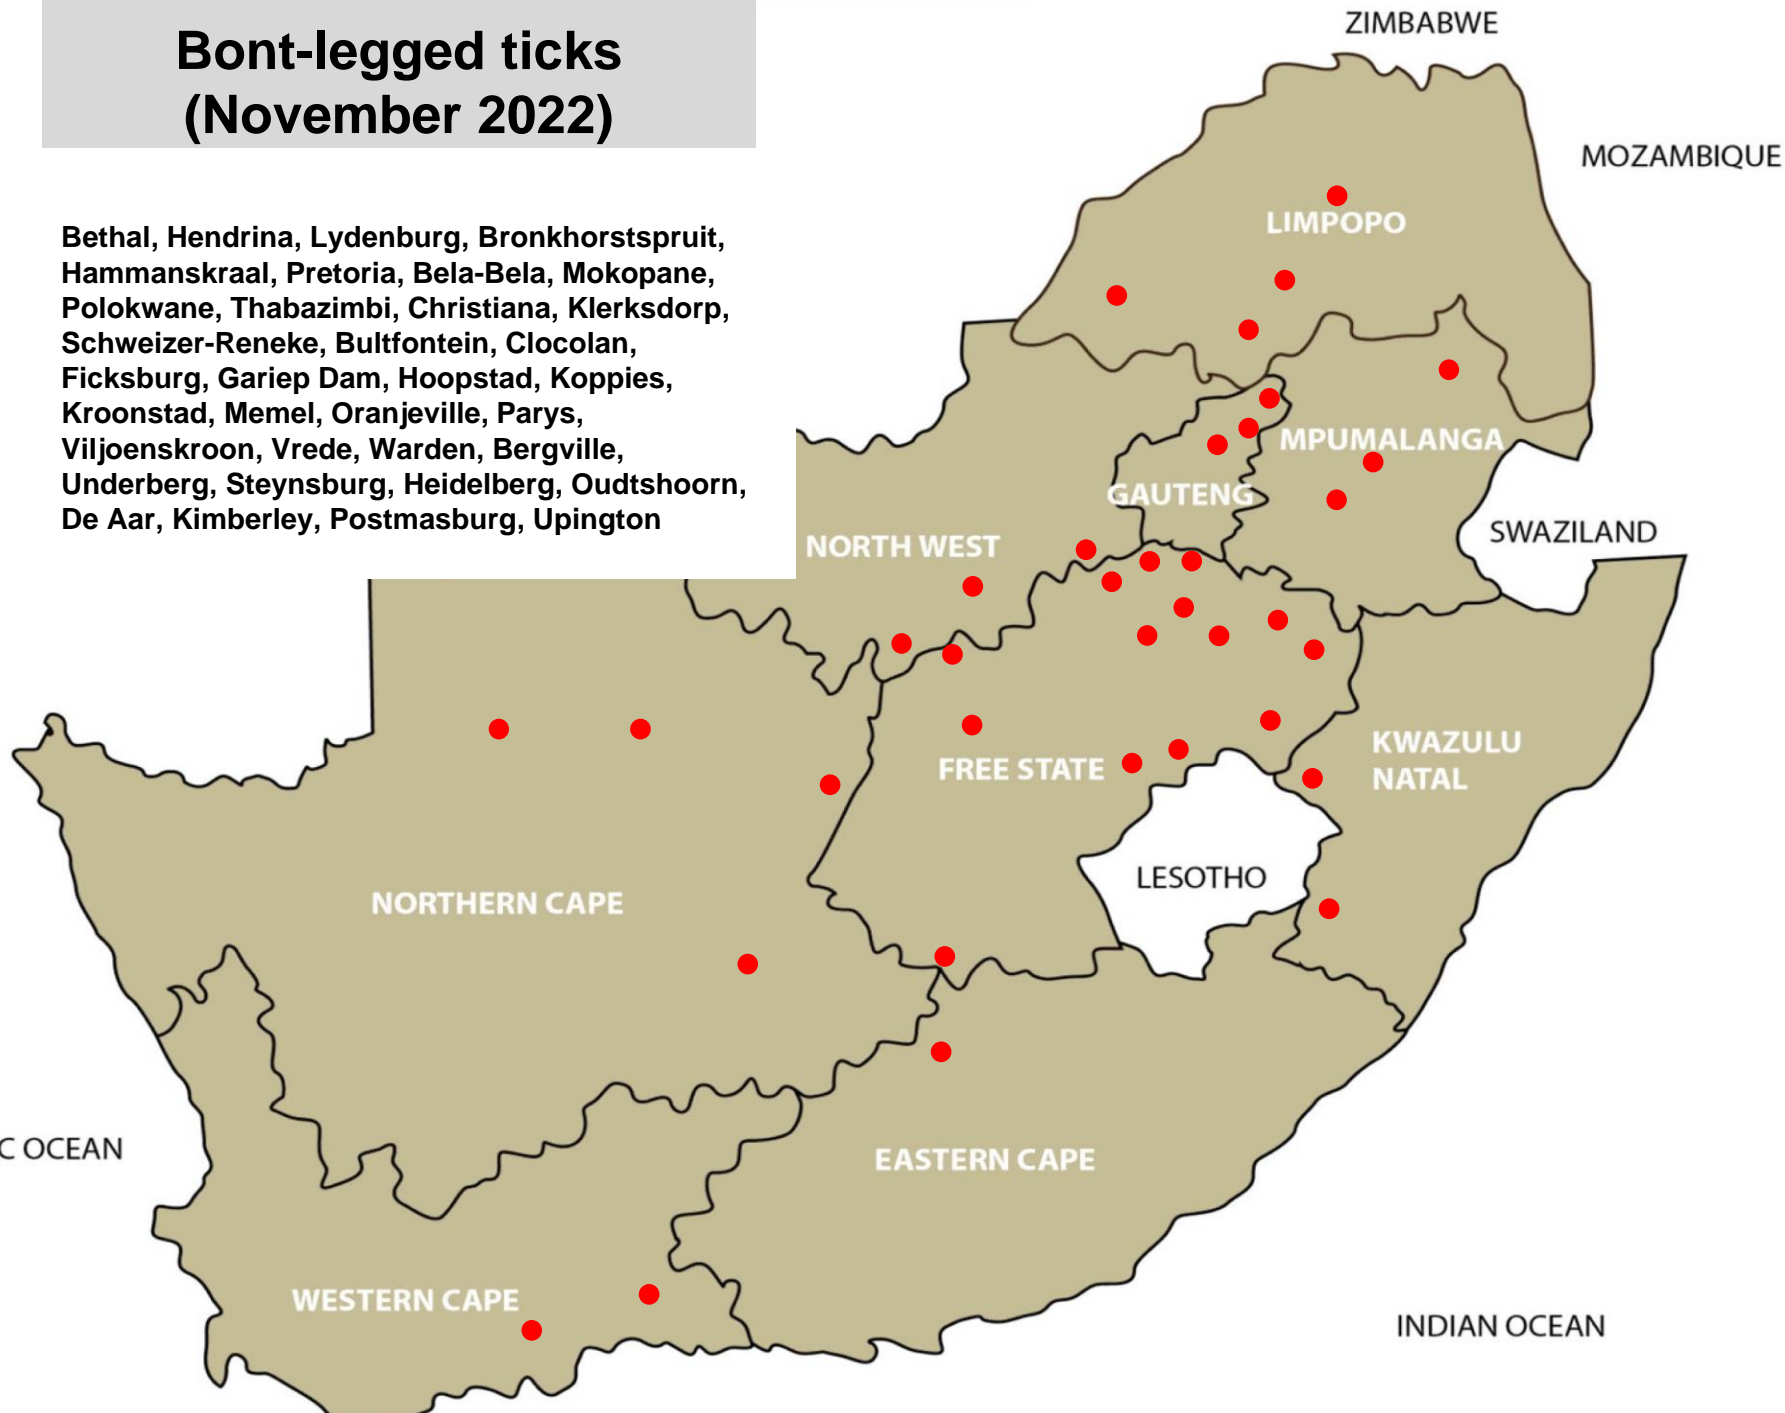

Blue ticks (November 2022)

Bethal, Lydenburg, Nelspruit, Standerton, Nigel, Mokopane, Polokwane, Tzaneen, Klerksdorp, Schweizer-Reneke, Vryburg, Bloemfontein, Clocolan, Ficksburg, Gariep Dam, Hoopstad, Kroonstad, Memel, Parys, Viljoenskroon, Vrede, Warden, Zastron, Bergville, Dundee, Kokstad, Mtubatuba, Underberg, Aliwal North, Elliot, Darling, George, Heidelberg, Oudtshoorn

Resistant Blue ticks (November 2022)

Bont ticks (November 2022)

Lydenburg, Nelspruit, Hammanskraal, Pretoria,
Modimolle, Mokopane, Thabazimbi, Tzaneen,
Vaalwater, Klerksdorp, Rustenburg, Vryburg,
Bergville, Dundee, Mtubatuba, Pongola

Brown ear-ticks (November 2022)

Ermelo, Lydenburg, Bapsfontein, Bronkhorstspuit, Nigel, Schweizer-Reneke, Hoopstad, Oranjeville, Parys, Reitz, Viljoenskroon, Vrede, Bergville, Kokstad, Mtubatuba, Elliot

Bont-legged ticks (November 2022)

Bethal, Hendrina, Lydenburg, Bronkhorstspuit, Hammanskraal, Pretoria, Bela-Bela, Mokopane, Polokwane, Thabazimbi, Christiana, Klerksdorp, Schweizer-Reneke, Bultfontein, Clocolan, Ficksburg, Gariep Dam, Hoopstad, Koppies, Kroonstad, Memel, Oranjeville, Parys, Viljoenskroon, Vrede, Warden, Bergville, Underberg, Steynsburg, Heidelberg, Oudtshoorn, De Aar, Kimberley, Postmasburg, Upington