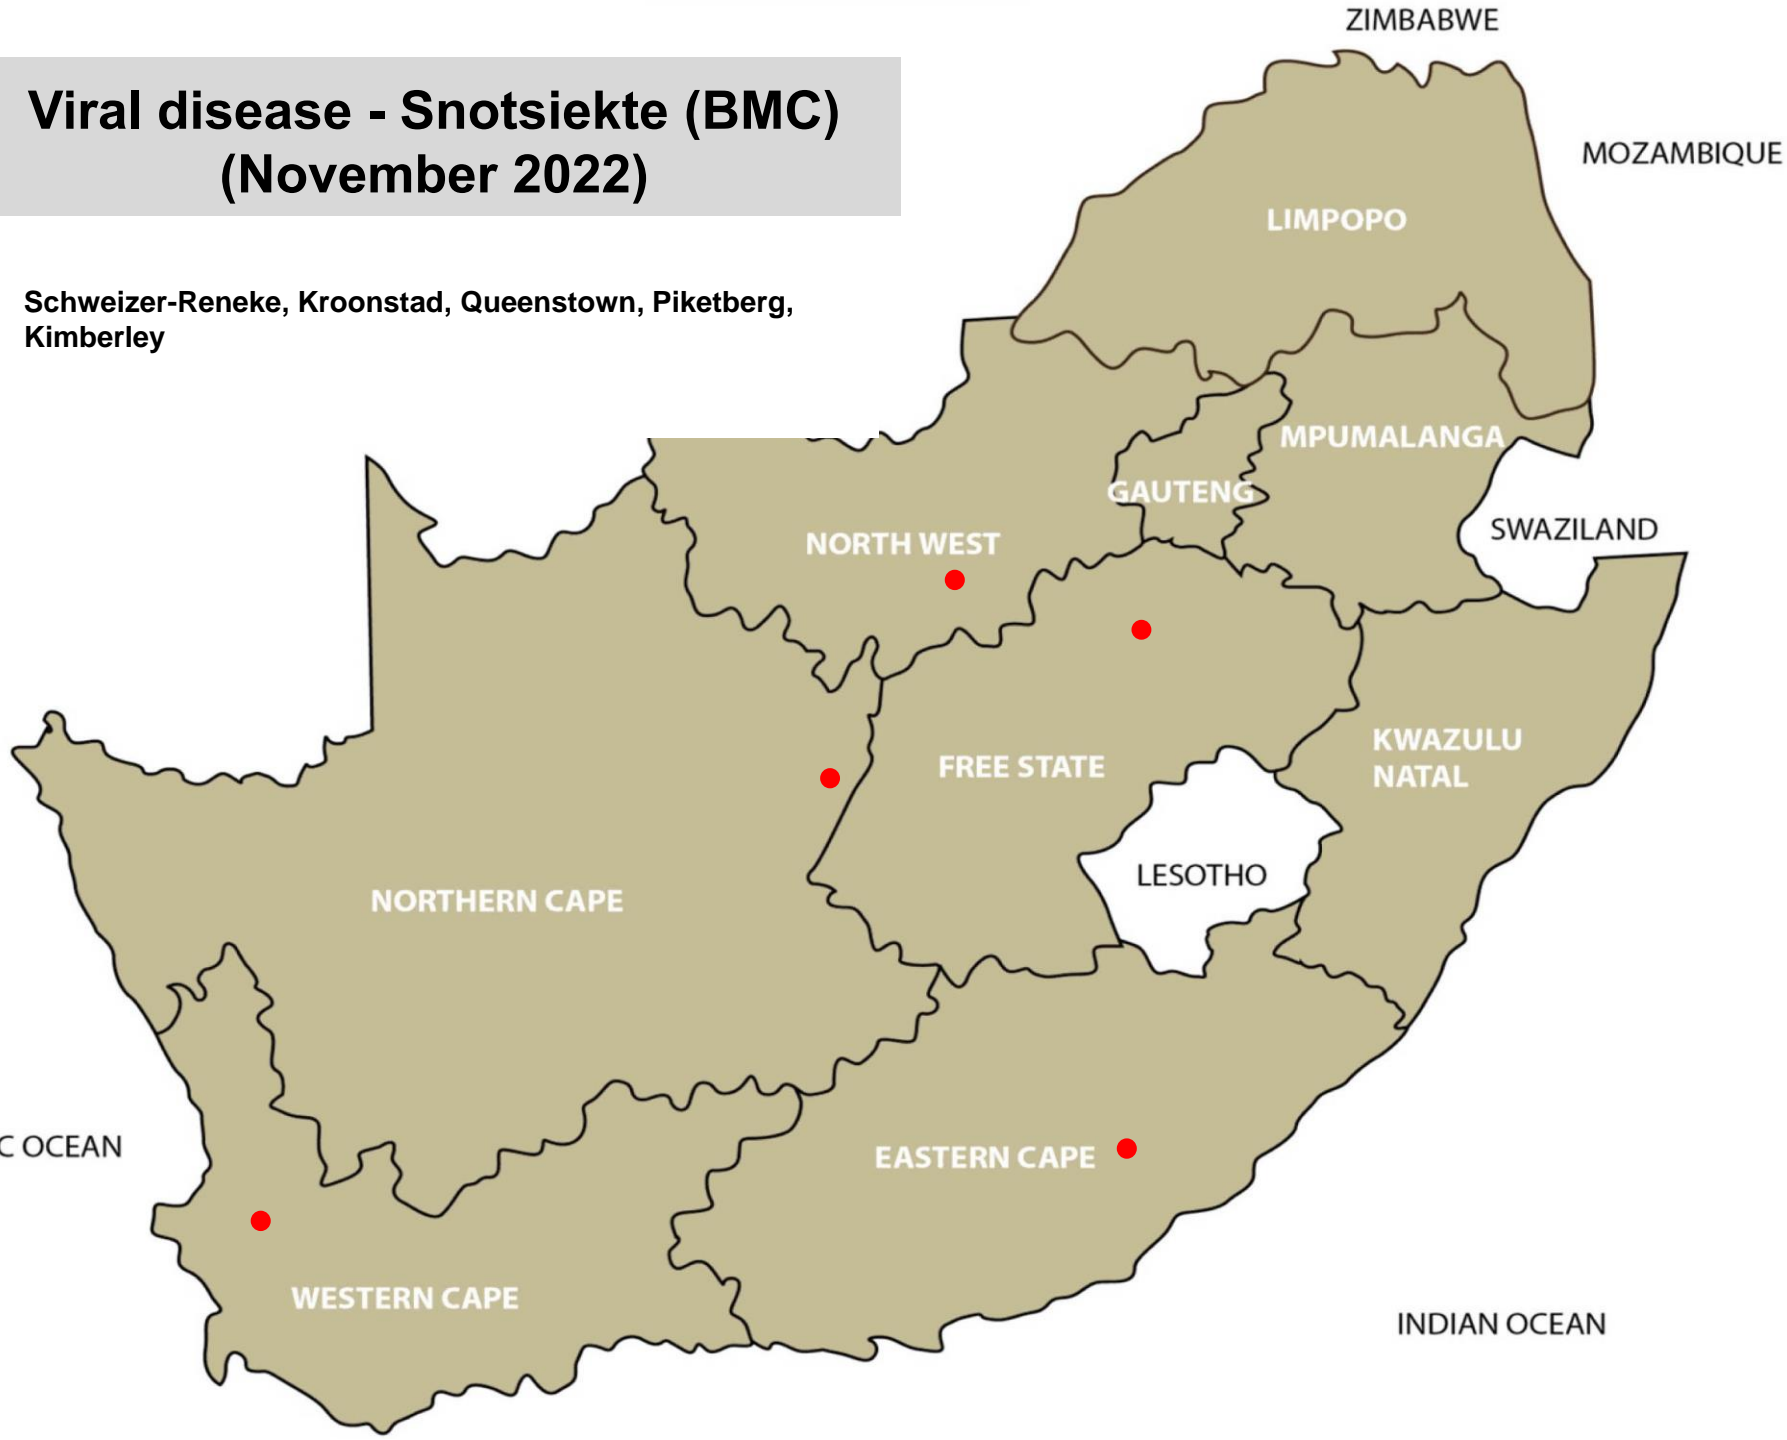

KWAZULU
NATAL

LESOTHO

NORTHERN CAPE

EASTERN CAPE

WESTERN CAPE

MOZAMBIQUE

ZIMBABWE

ATLANTIC OCEAN

INDIAN OCEAN

Insect Transmitted disease Wesselsbron Disease (November 2022)

No report received

Insect transmitted disease – Blue tongue (November 2022)

Christiana, Leeudoringstad, Bultfontein,
Gariiep Dam, Bergville, Oudtshoorn,
Riversdale, Kimberley

Viral disease - Snotsiekte (BMC) (November 2022)

Schweizer-Reneke, Kroonstad, Queenstown, Piketberg,
Kimberley

Viral diseases – Infectious Bovine Rhinotracheitis (IBR) (November 2022)

Christiana, Koppies, Kroonstad, Steynsburg,
Wellington