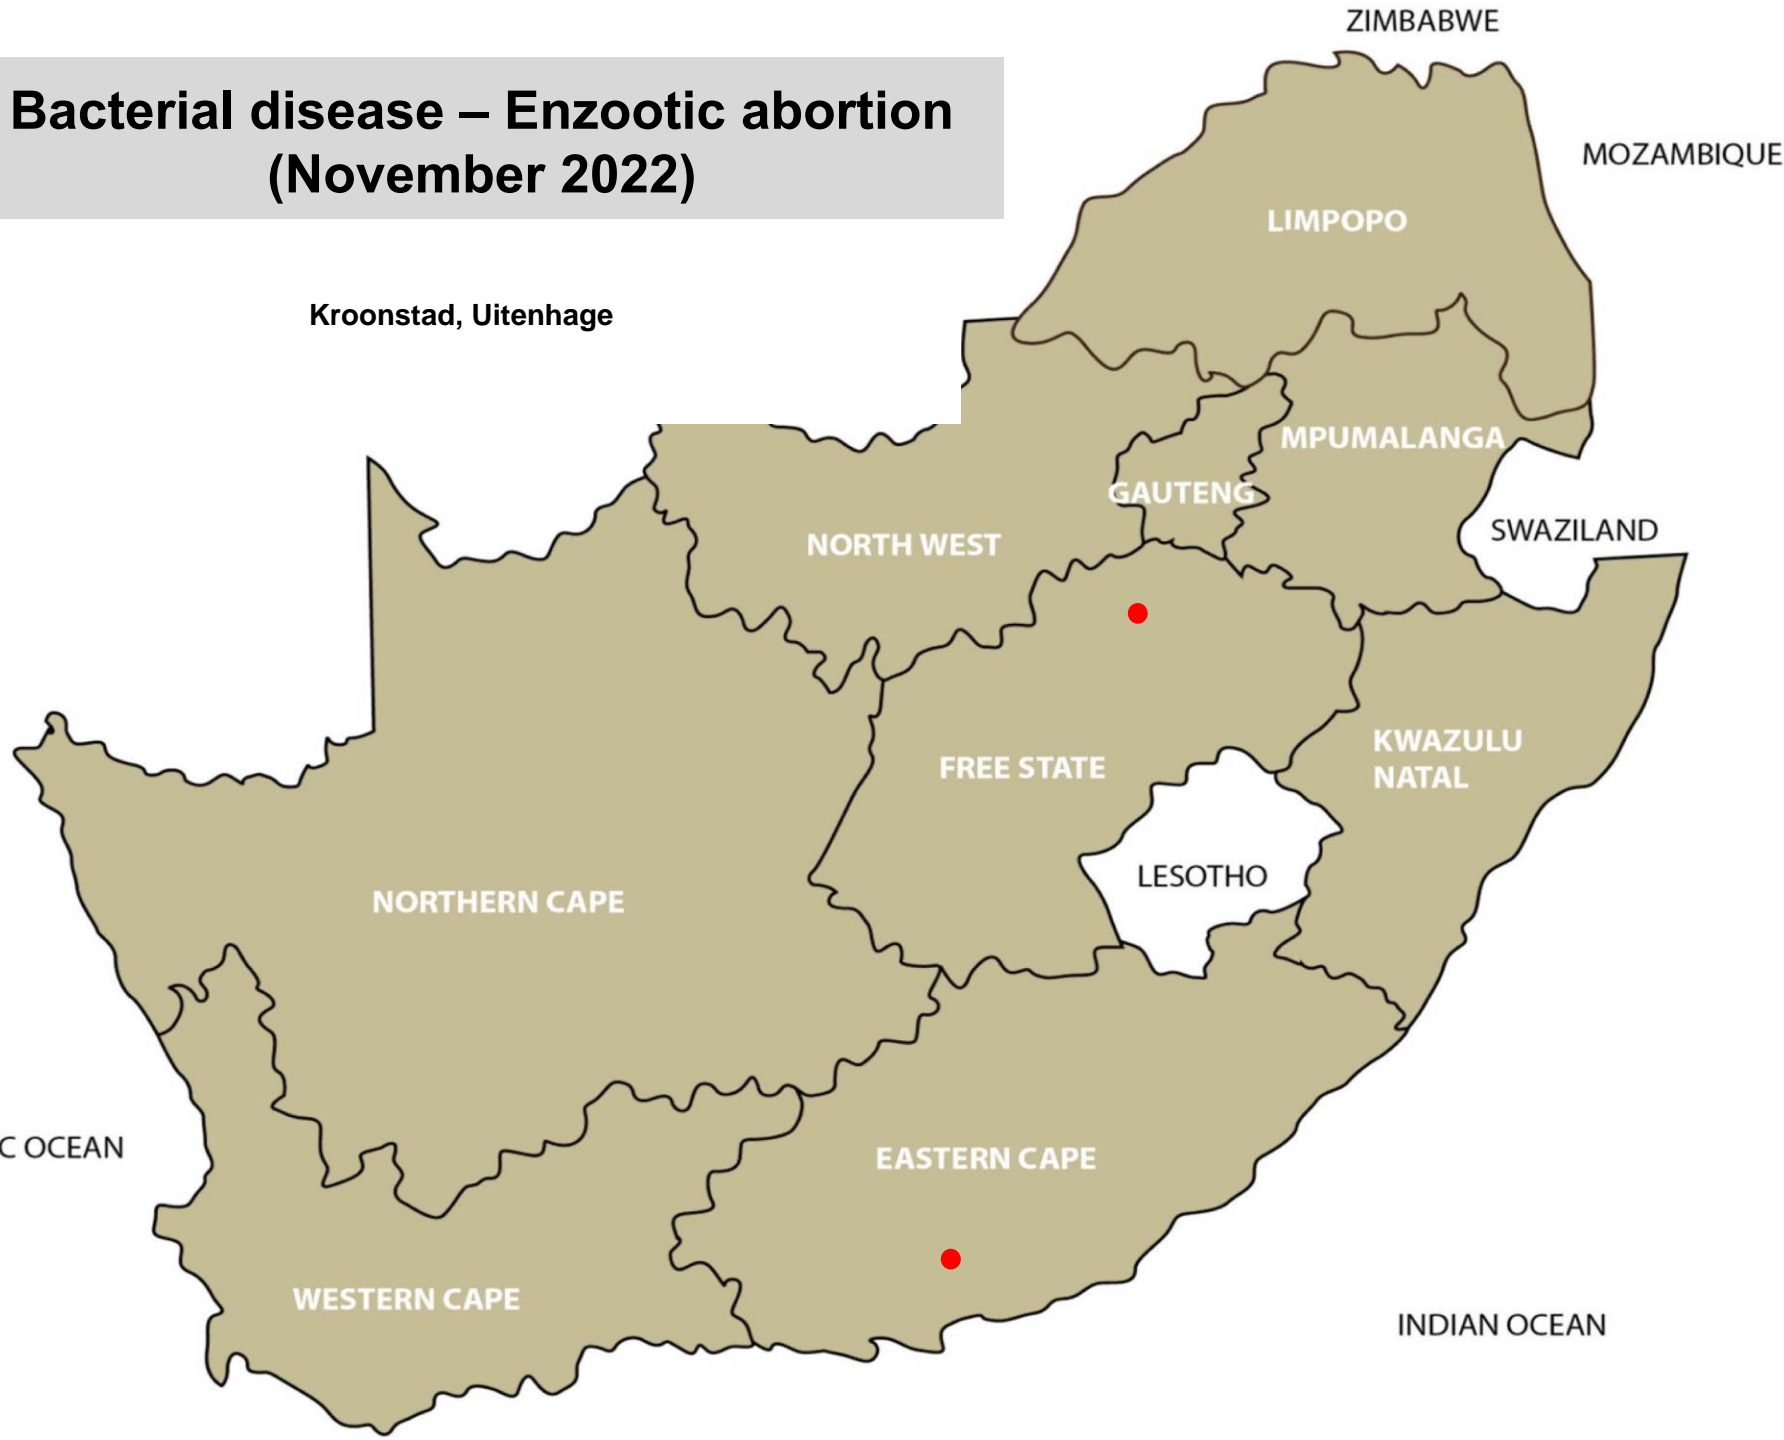

Bacterial disease – Bovine Brucellosis (November 2022)

Mokopane, Brits, Christiana, Klerksdorp,
Lichtenburg, Rustenburg, Vryburg, Bloemfontein,
Clocolan, Frankfort, Hoopstad, Kroonstad, Reitz,
Winburg, Kimberley

Bacterial disease – Ovine brucellosis

Brucella ovis (November 2022)

Dewetsdorp, Oranjeville, Graaff-Reinet, Calvinia, De Aar, Kimberley, Upington

Bacterial disease – *E.coli* (November 2022)

Lydenburg, Standerton, Magaliesburg, Pretoria,
Klerksdorp, Leeudoringstad, Rustenburg, Vryburg,
Bloemfontein, Hoopstad, Koppies, Kroonstad,
Viljoenskroon, Port Alfred, George

Bacterial disease - Salmonellosis (November 2022)

Delmas, Potchefstroom, Viljoenskroon, Adelaide

Bacterial disease – Enzootic abortion (November 2022)

Bacterial disease – Johne's disease (November 2022)

Bacterial disease – Blackquarter (November 2022)

Ermelo, Grootvlei, Lydenburg, Volksrust,
Hammanskraal, Bloemhof, Potchefstroom, Schweizer-
Reneke, Dewetsdorp, Koppies, Kroonstad, Reitz, Vrede,
Warden, Winburg, Bergville, Kokstad, Elliot, Colesberg

Bacterial disease - Swelled head (November 2022)