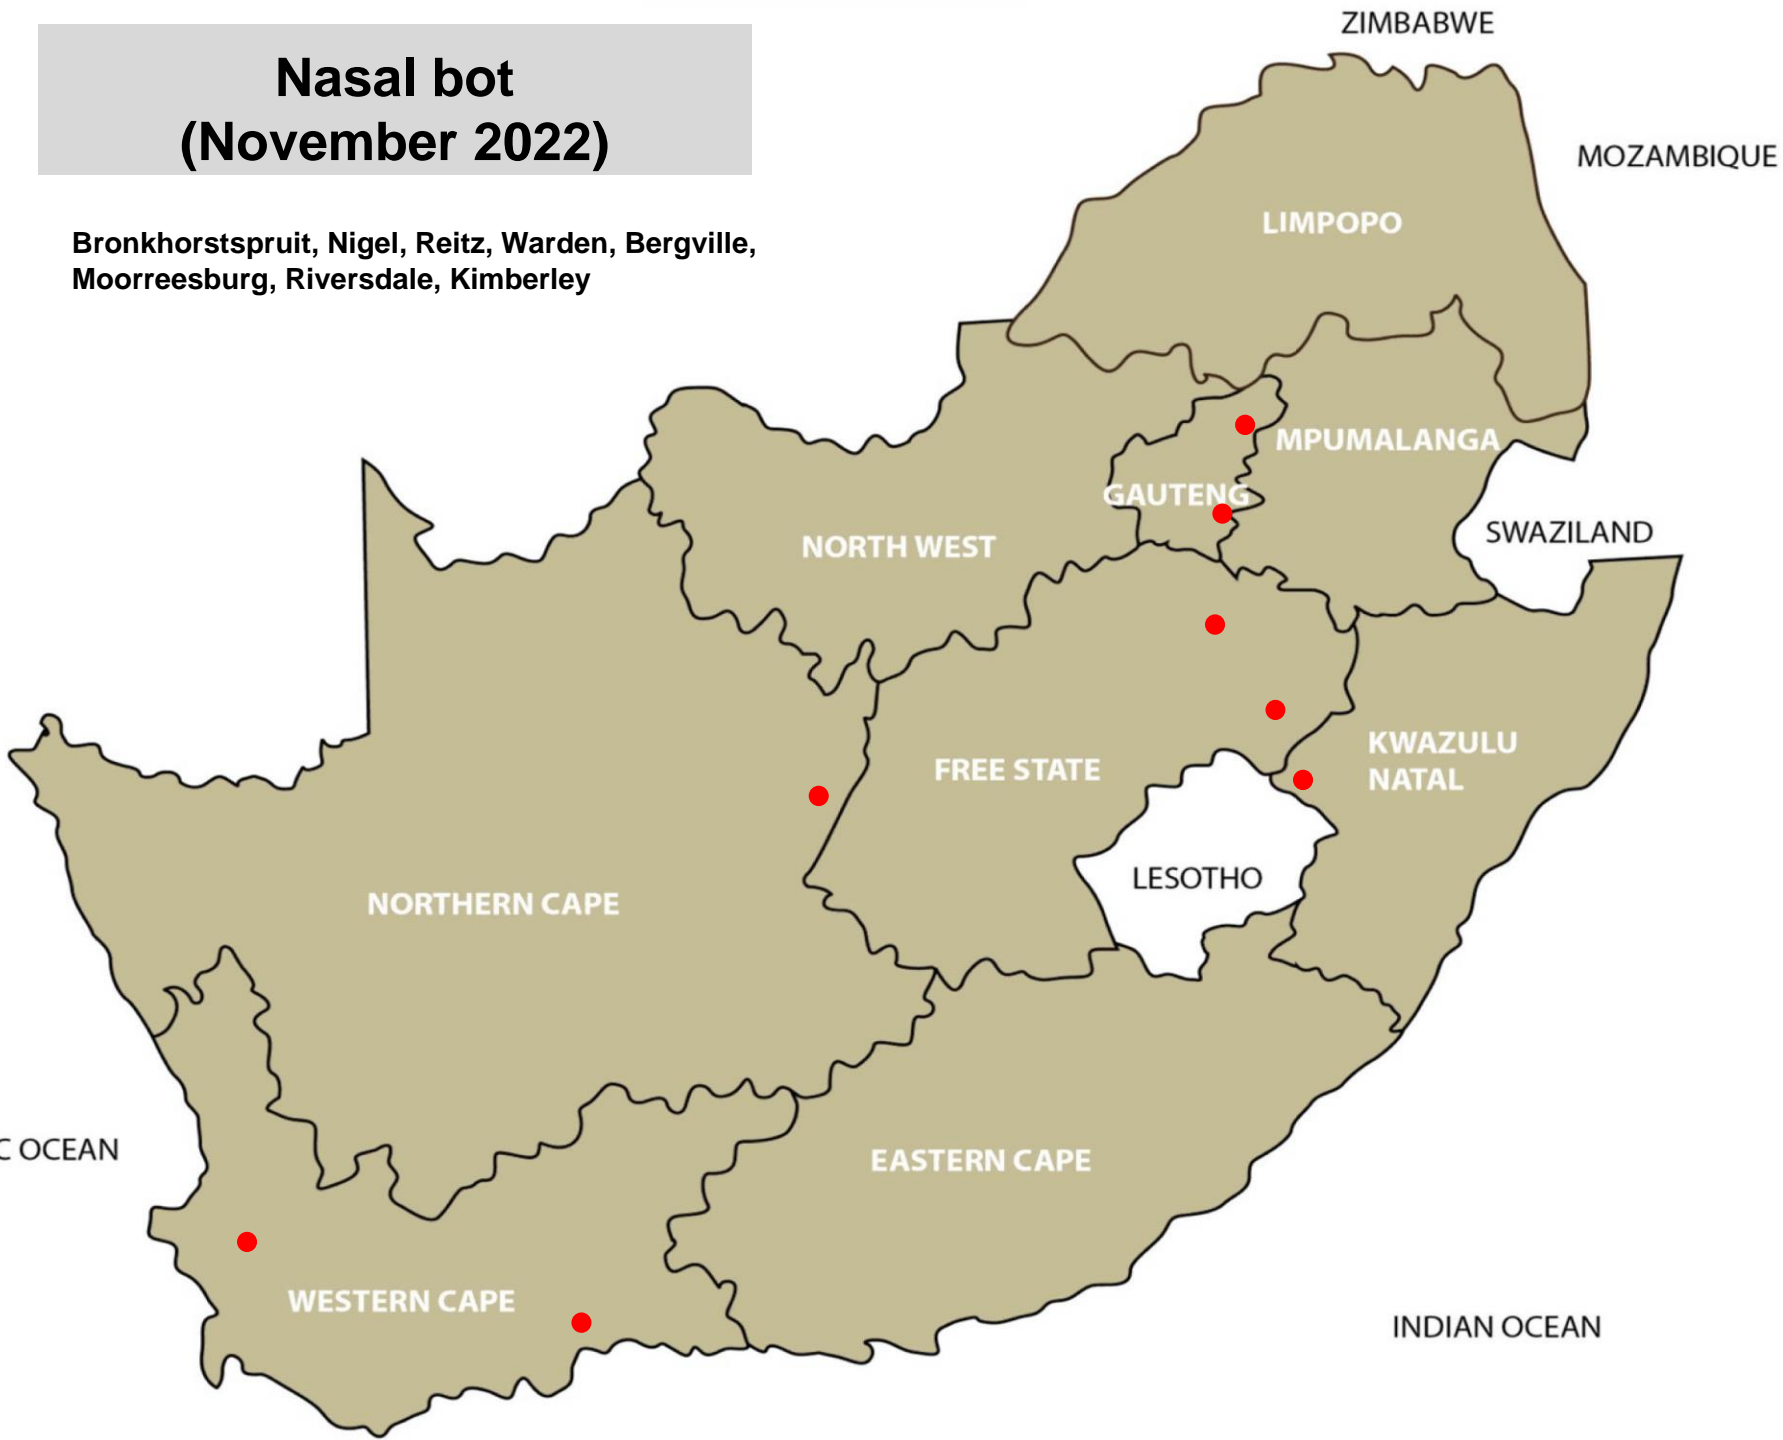

Christiana, Underberg, Beaufort West

Mange (November 2022)

Hammanskraal, Potchefstroom, Reitz, Winburg, Kimberley

Itch mite (November 2022)

Lydenburg, Warden, Underberg, Kimberley

Blowflies (November 2022)

Lydenburg, Nigel, Clocolan, Ficksburg,
Hoopstad, Oranjeville, Kokstad, Elliot,
Underberg, George, Heidelberg, Oudtshoorn,
Riversdale

Screw-worm (November 2022)

Nelspruit, Bronkhorstspuit, Mokopane, Thabazimbi,
Alexandria, Riversdale

Nasal bot (November 2022)

Bronkhorstspuit, Nigel, Reitz, Warden, Bergville,
Moorreesburg, Riversdale, Kimberley

Midges and Mosquitoes (November 2022)

Ermelo, Nigel, Mokopane, Potchefstroom, Vryburg,
Bultfontein, Clocolan, Ficksburg, Kroonstad, Memel,
Oranjeville, Winburg, Bergville, Kokstad, Underberg, Elliot,
George, Oudtshoorn, De Aar, Kimberley, Upington