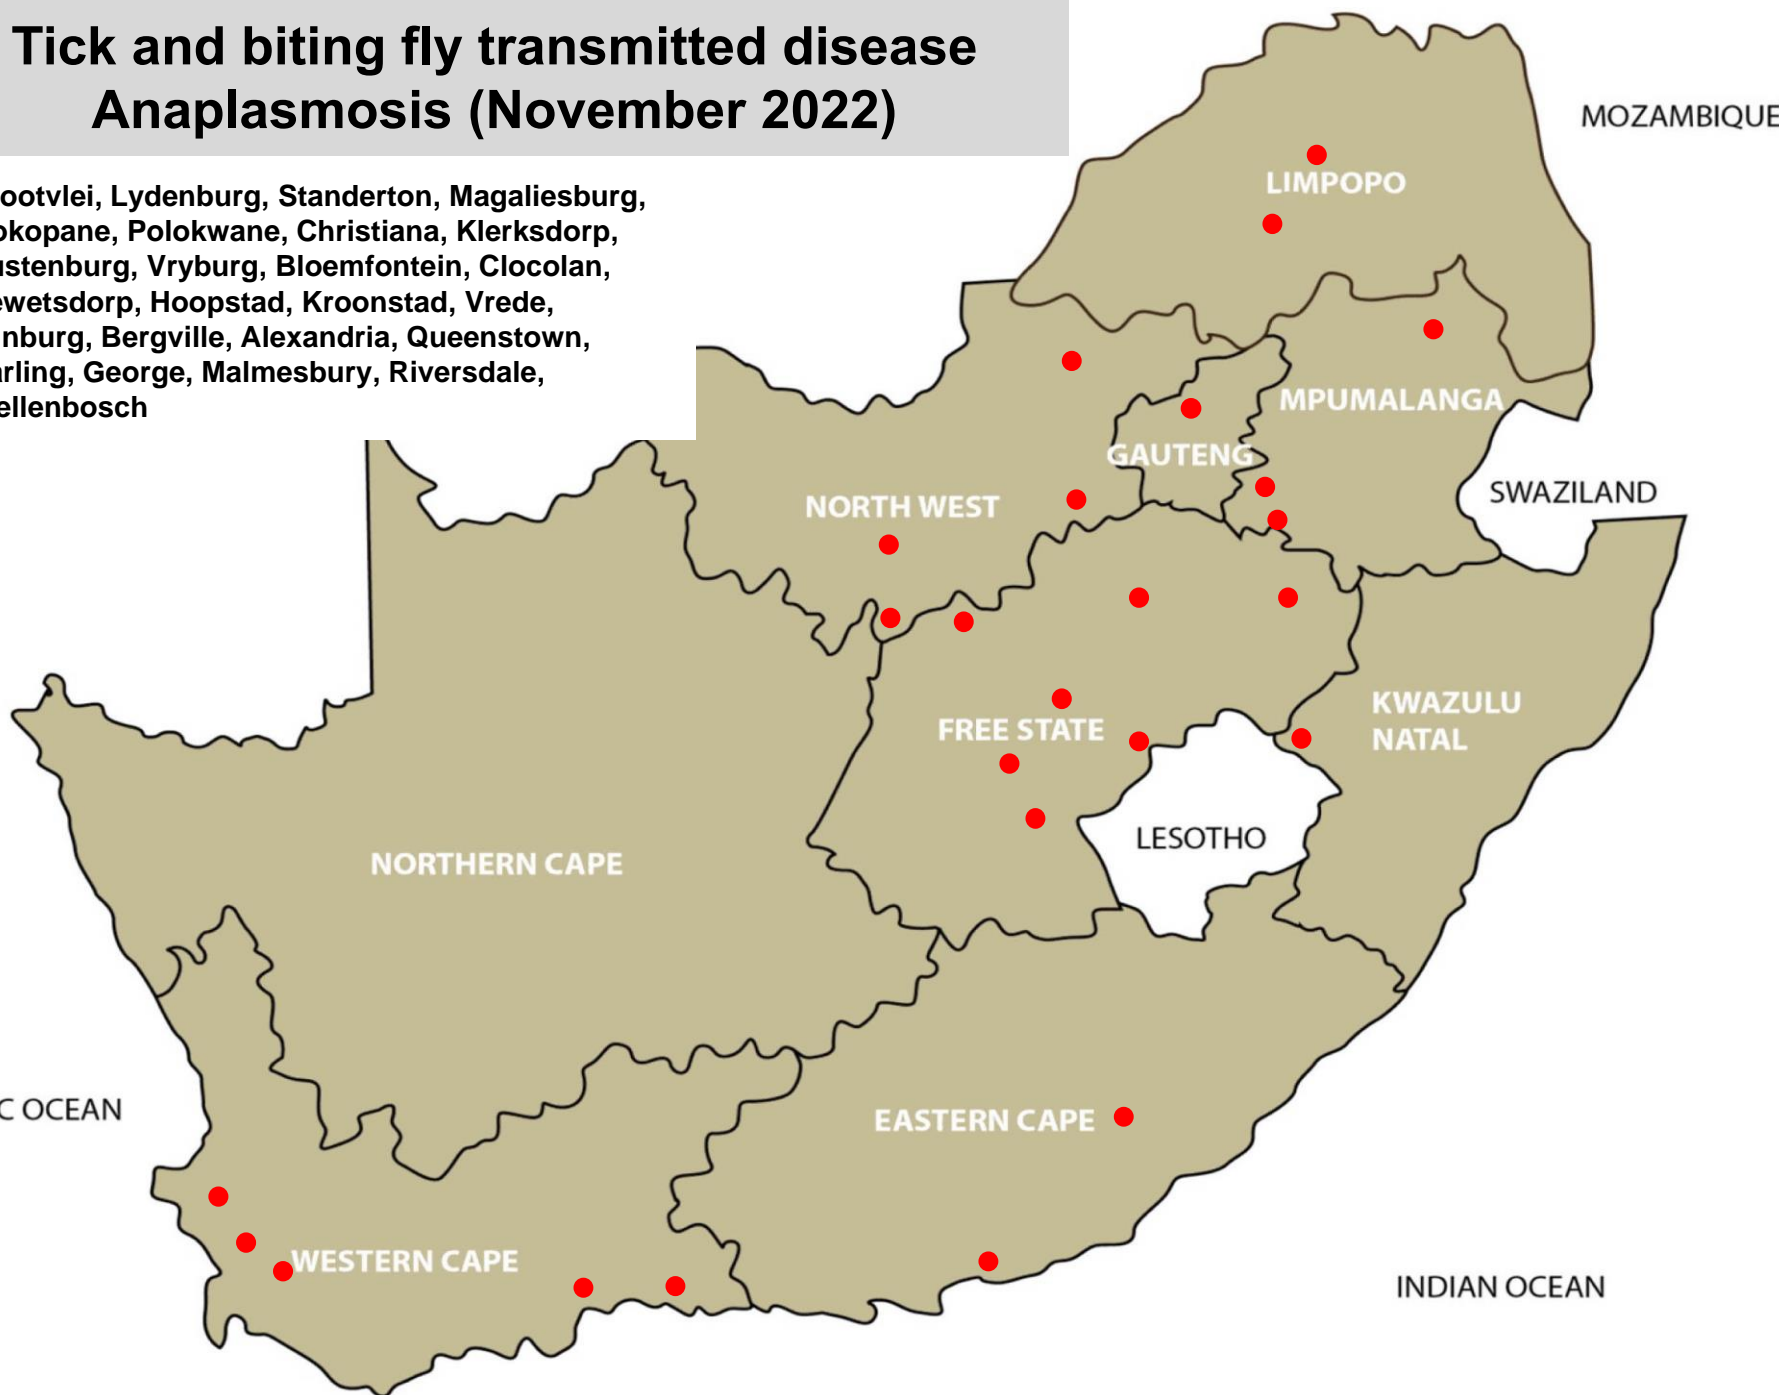

Cryptosporidiosis (November 2022)

Bethal, Ermelo, Hendrina, Lydenburg, Nelspruit, Standerton, Bapsfontein, Bronkhorstspuit, Magaliesburg, Nigel, Pretoria, Bloemhof, Brits, Potchefstroom, Schweizer-Reneke, Ficksburg, Hoopstad, Koppies, Kroonstad, Oranjeville, Parys, Vrede, Bergville, Dundee, Kokstad, Newcastle, Underberg, Vryheid, Elliot, Darling, George, Heidelberg, Malmesbury, Stellenbosch, Swellendam

Tick transmitted disease - African redwater (November 2022)

Lydenburg, Volksrust, Bapsfontein, Hammanskraal, Magaliesburg, Mokopane, Klerksdorp, Stella, Frankfort, Hoopstad, Kroonstad, Parys, Reitz, Warden, Bergville, Dundee, Kokstad, Mtubatuba, Newcastle, Underberg, Elliot, George, Heidelberg, Riversdale

Tick transmitted disease – Asiatic redwater (November 2022)

Bethal, Lydenburg, Standerton, Magaliesburg,
Polokwane, Klerksdorp, Frankfort, Koppies, Memel,
Vrede, Bergville, Estcourt, Kokstad, Underberg,
Elliot, Port Alfred, Queenstown, George,
Swellendam

Tick and biting fly transmitted disease Anaplasmosis (November 2022)

Grootvlei, Lydenburg, Standerton, Magaliesburg, Mokopane, Polokwane, Christiana, Klerksdorp, Rustenburg, Vryburg, Bloemfontein, Clocolan, Dewetsdorp, Hoopstad, Kroonstad, Vrede, Winburg, Bergville, Alexandria, Queenstown, Darling, George, Malmesbury, Riversdale, Stellenbosch