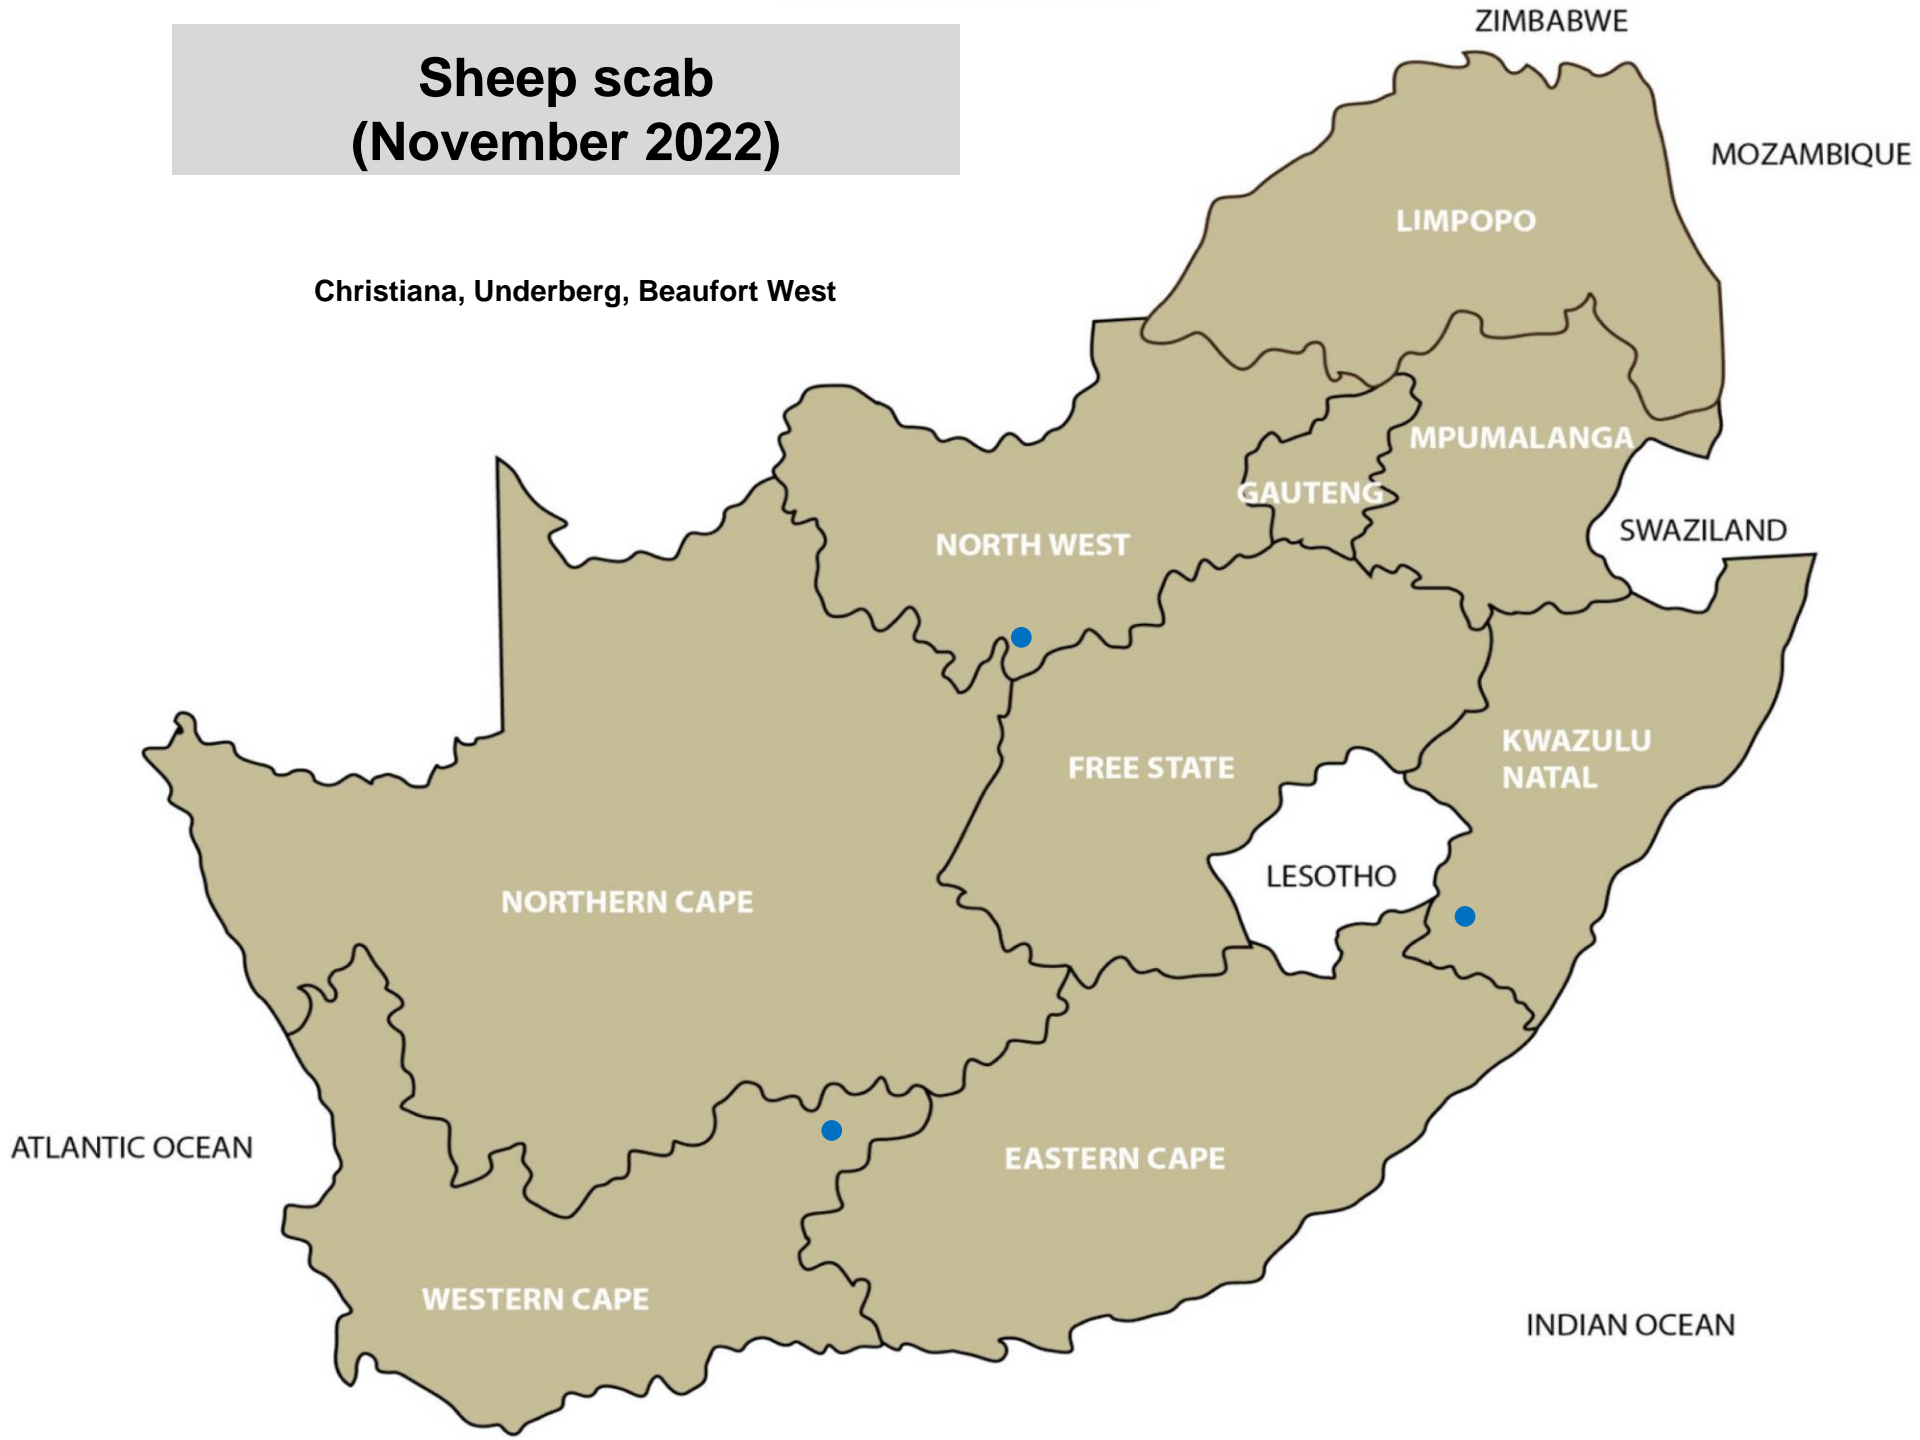

Red-legged tick (November 2022)

Christiana, Schweizer-Reneke, Bloemfontein,
Bultfontein, Clocolan, Hoopstad, Memel,
Oranjeville, Warden, Wesselsbron, Underberg,
Steynsburg

Paralysis ticks (November 2022)

Ermelo, Volksrust, Oranjeville, Bergville

Biting lice (Red lice) (November 2022)

Reitz, Senekal, Vrede

Sucking lice (Blue lice) (November 2022)

Riversdale, Kimberley, Postmasburg

Sheep scab (November 2022)

Christiana, Underberg, Beaufort West

Mange (November 2022)

Hammanskraal, Potchefstroom, Reitz, Winburg, Kimberley

Itch mite (November 2022)

Lydenburg, Warden, Underberg, Kimberley

Blowflies (November 2022)

Lydenburg, Nigel, Clocolan, Ficksburg,
Hoopstad, Oranjeville, Kokstad, Elliot,
Underberg, George, Heidelberg, Oudtshoorn,
Riversdale

Screw-worm (November 2022)

Nelspruit, Bronkhorstspuit, Mokopane, Thabazimbi,
Alexandria, Riversdale