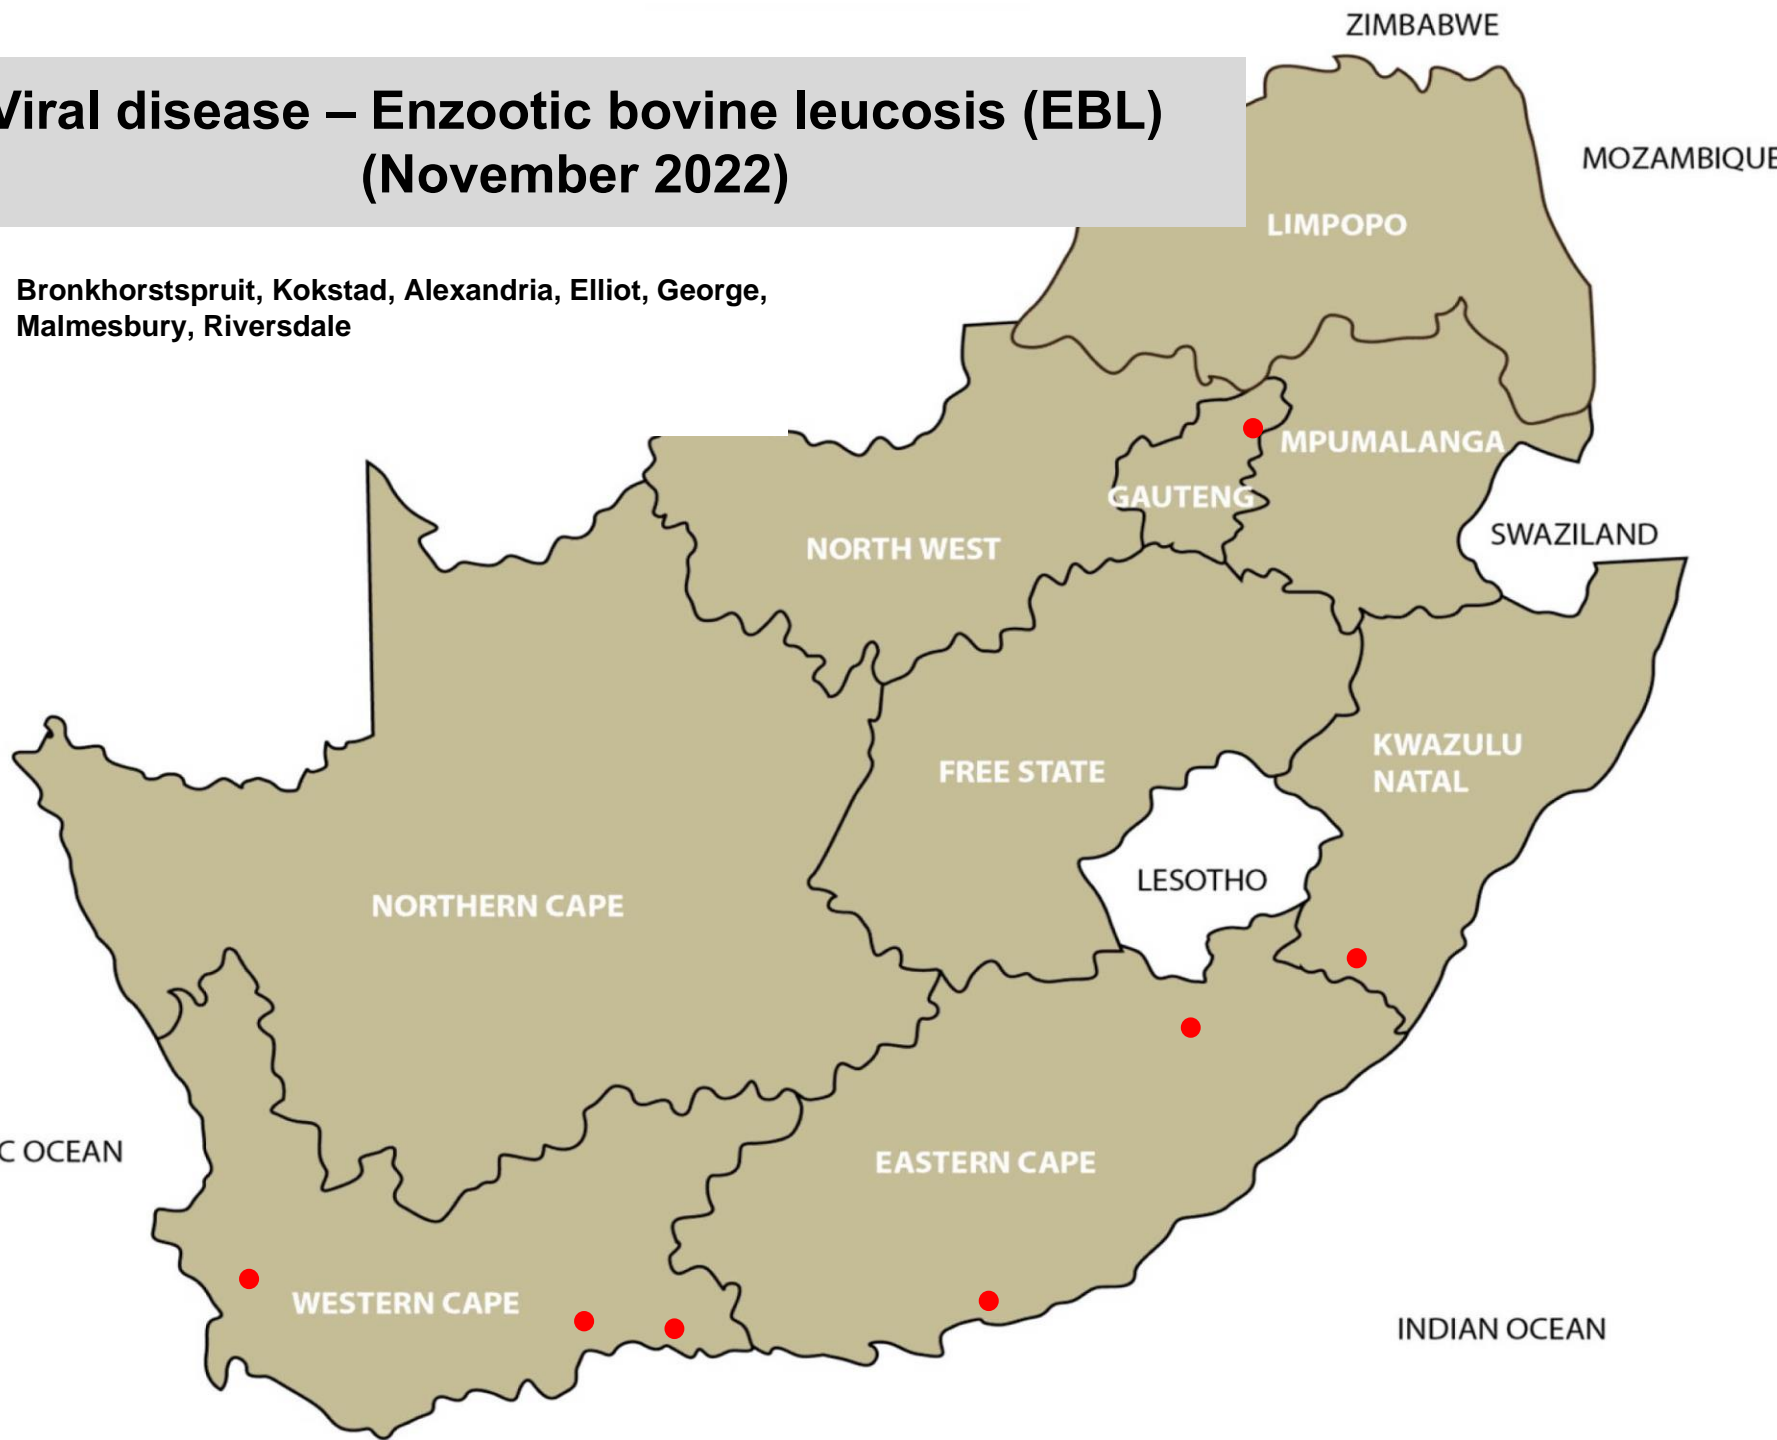

Viral disease - Snotsiekte (BMC) (November 2022)

Schweizer-Reneke, Kroonstad, Queenstown, Piketberg,
Kimberley

Viral diseases – Infectious Bovine Rhinotracheitis (IBR) (November 2022)

Christiana, Koppies, Kroonstad, Steynsburg,
Wellington

Viral diseases – Bovine Viral Diarrhoea (BVD) – November 2022

Koppies, Kroonstad

Viral diseases – Bovine Respiratory Syncytial Virus (BRSV) (November 2022)

Viral disease – Enzootic bovine leucosis (EBL) (November 2022)

Bronkhorstspuit, Kokstad, Alexandria, Elliot, George,
Malmesbury, Riversdale

Viral diseases – Foot and Mouth Disease (November 2022)

No report received

Viral diseases – Corona virus (November 2022)

Kroonstad, Vrede, Caledon, Malmesbury

Viral diseases – Rota virus (November 2022)

Ermelo, Hoopstad, Kroonstad, Vrede, George, Malmesbury,
Stellenbosch

Viral disease – Warts (November 2022)

Lydenburg, Nelspruit, Hammanskraal, Christiana, Potchefstroom, Clocolan, Senekal, Viljoenskroon, Bergville, Dundee, Kokstad, Mooi River, Mtubatuba, Underberg, Elliot, Riversdale