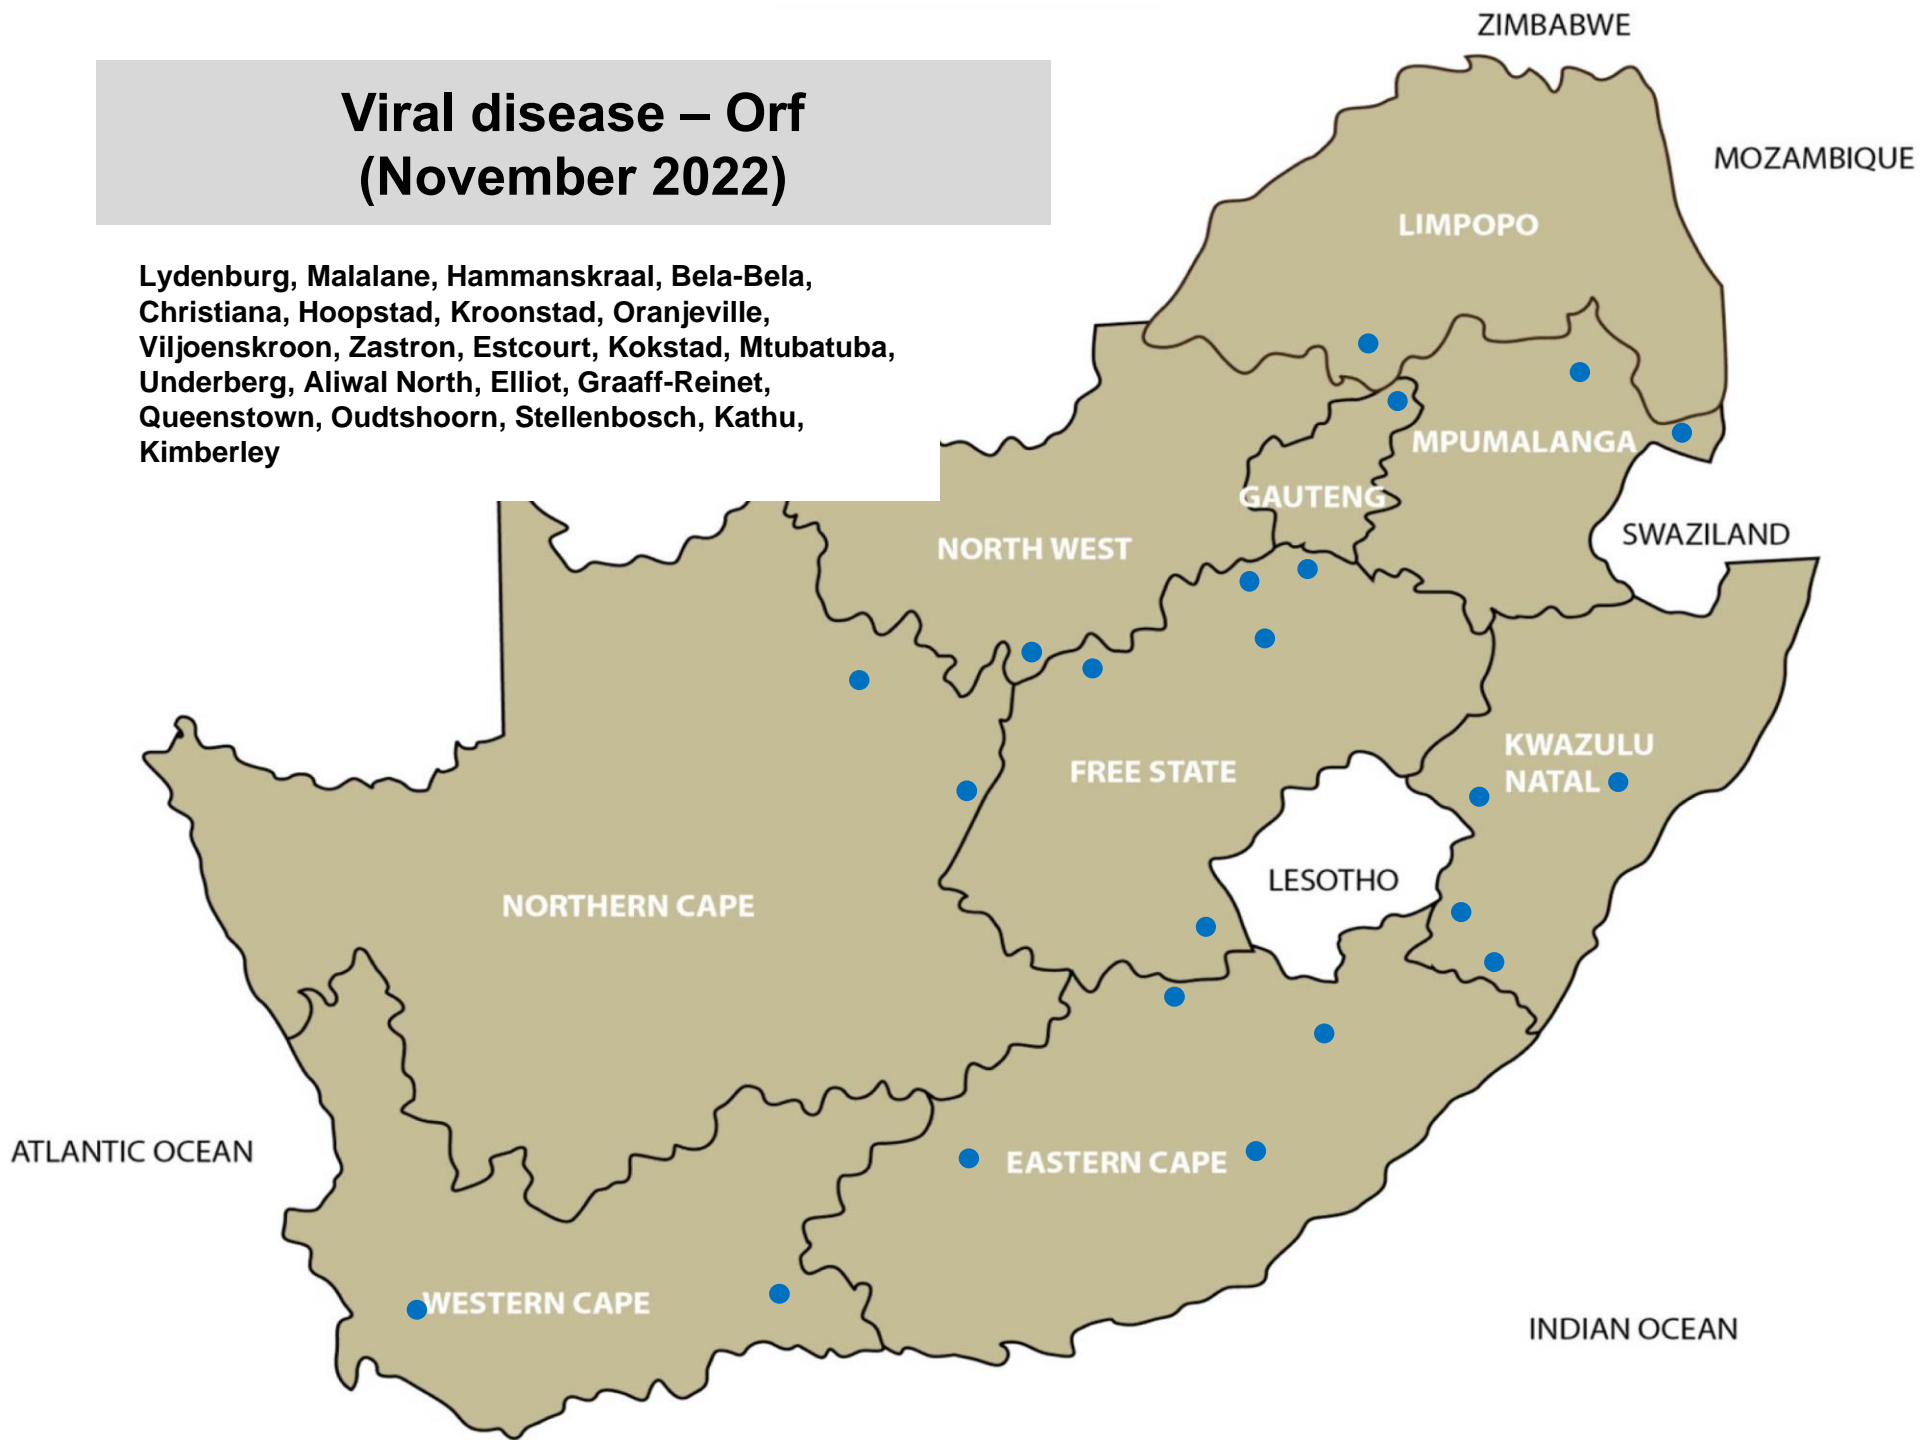

Bronkhorstspuit, Kokstad, Alexandria, Elliot, George,
Malmesbury, Riversdale

Viral diseases – Foot and Mouth Disease (November 2022)

No report received

Viral diseases – Corona virus (November 2022)

Kroonstad, Vrede, Caledon, Malmesbury

Viral diseases – Rota virus (November 2022)

Ermelo, Hoopstad, Kroonstad, Vrede, George, Malmesbury,
Stellenbosch

Viral disease – Warts (November 2022)

Lydenburg, Nelspruit, Hammanskraal, Christiana, Potchefstroom, Clocolan, Senekal, Viljoenskroon, Bergville, Dundee, Kokstad, Mooi River, Mtubatuba, Underberg, Elliot, Riversdale

Viral disease – Orf (November 2022)

Lydenburg, Malalane, Hammanskraal, Bela-Bela, Christiana, Hoopstad, Kroonstad, Oranjeville, Viljoenskroon, Zastron, Estcourt, Kokstad, Mtubatuba, Underberg, Aliwal North, Elliot, Graaff-Reinet, Queenstown, Oudtshoorn, Stellenbosch, Kathu, Kimberley