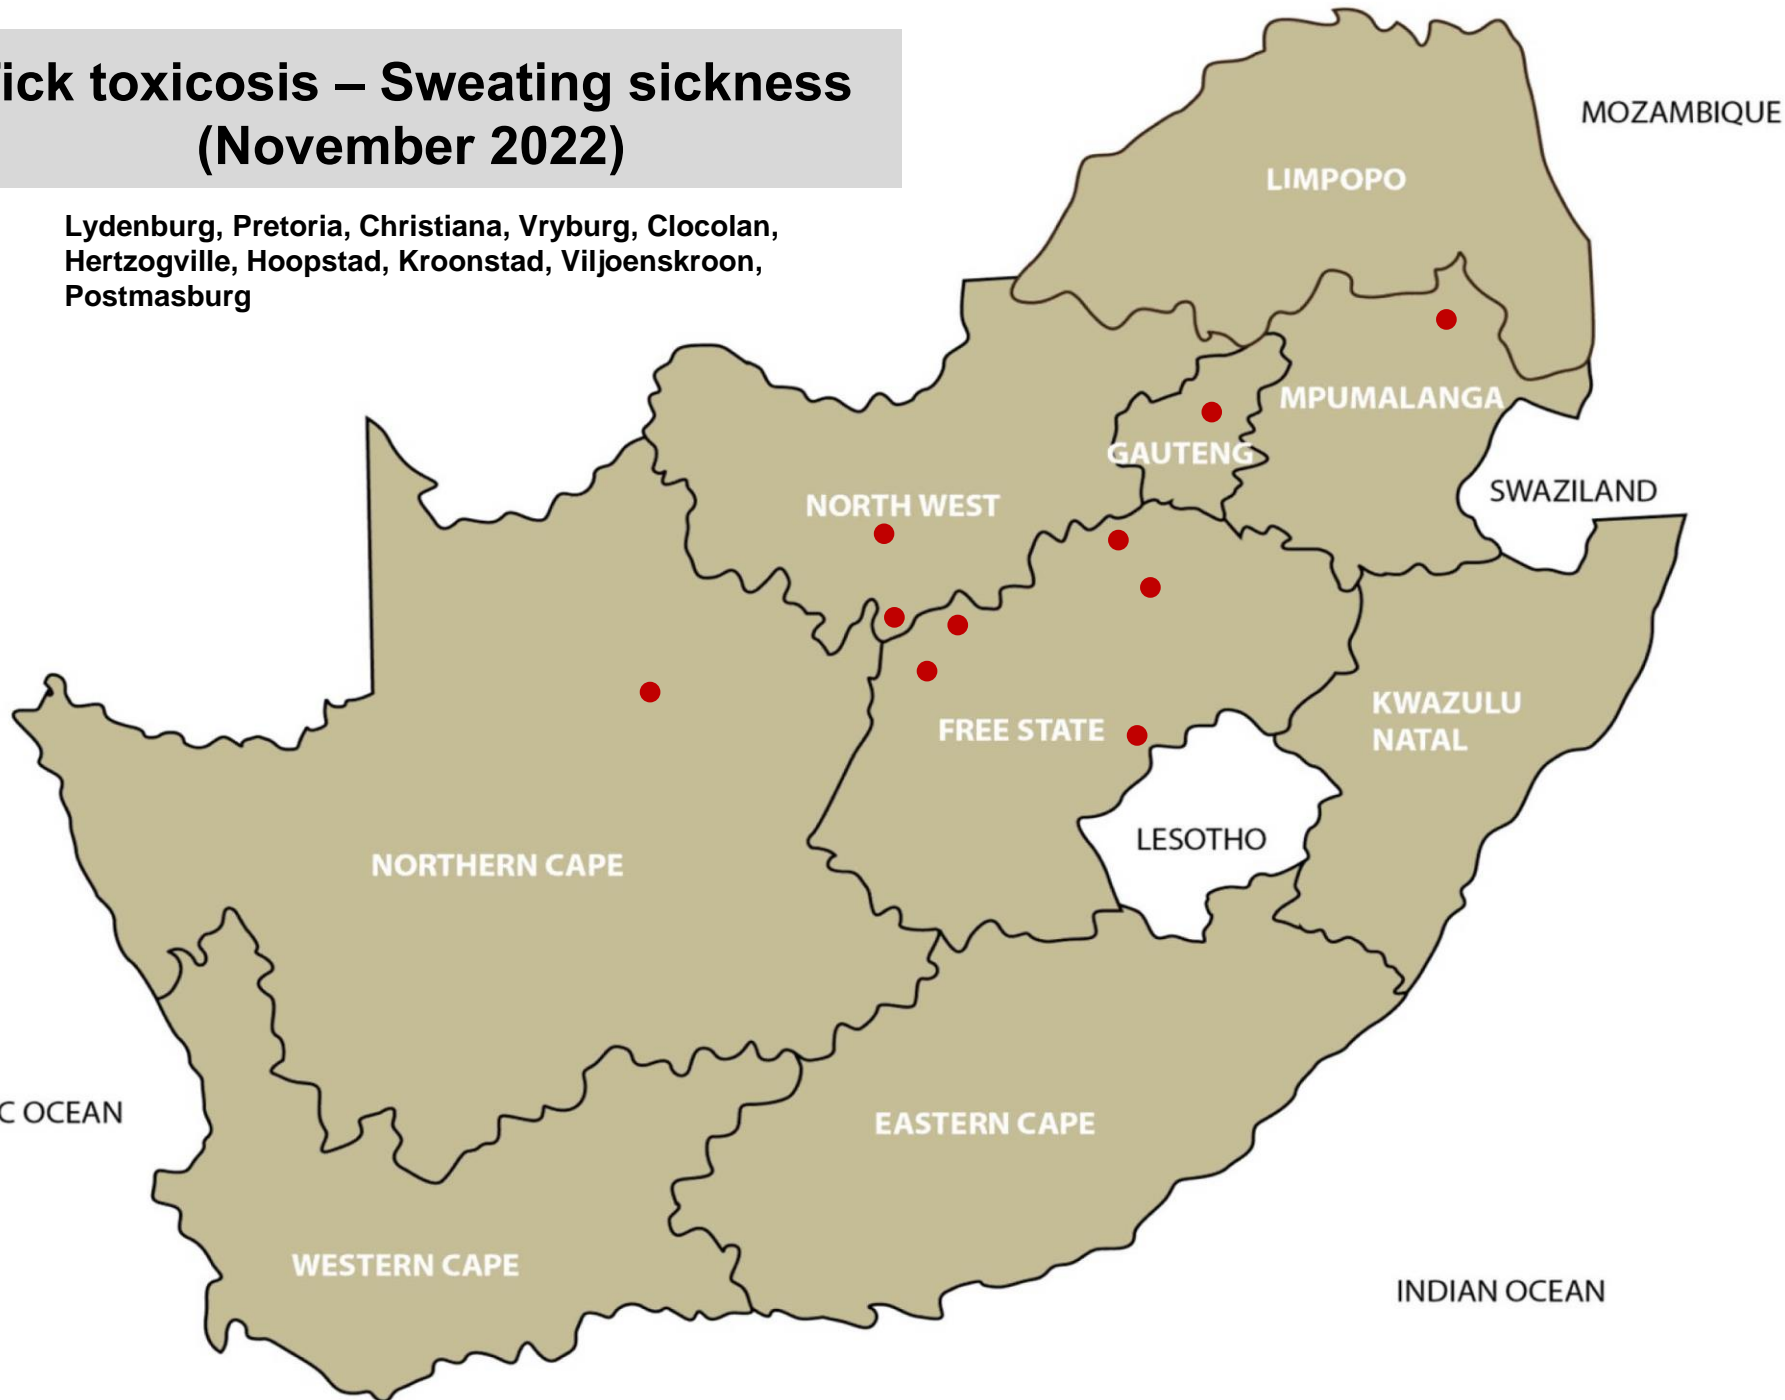

Tick transmitted disease - Heartwater (November 2022)

Lydenburg, Malalane, Nelspruit, Bronkhorstspuit, Hammanskraal, Onderstepoort, Bela-Bela, Modimolle, Mokopane, Polokwane, Thabazimbi, Tzaneen, Brits, Klerksdorp, Rustenburg, Stella, Bergville, Estcourt, Mtubatuba, Pongola, Port Alfred, Queenstown, Uitenhage

Tick transmitted disease – Corridor disease (November 2022)

No report received

Tick toxicosis – Sweating sickness (November 2022)

Lydenburg, Pretoria, Christiana, Vryburg, Cloccolan,
Hertzogville, Hoopstad, Kroonstad, Viljoenskroon,
Postmasburg

Venereal disease - Trichomonosis (November 2022)

Grootvlei, Standerton, Volksrust, Bapsfontein, Polokwane, Klerksdorp, Rustenburg, Vryburg, Bloemfontein, Bothaville, Clocolan, Hertzogville, Hoopstad, Koppies, Kroonstad, Reitz, Viljoenskroon, Vrede, Warden, Wesselsbron, Winburg, Zastron, Bergville, Pongola, Vryheid, Aliwal North, Queenstown

Venereal disease – Vibriosis (November 2022)

Grootvlei, Hendrina, Polokwane, Christiana, Vryburg,
Bloemfontein, Clocolan, Hertzogville, Hoopstad, Koppies,
Kroonstad, Viljoenskroon, Wesselsbron, Winburg, Underberg