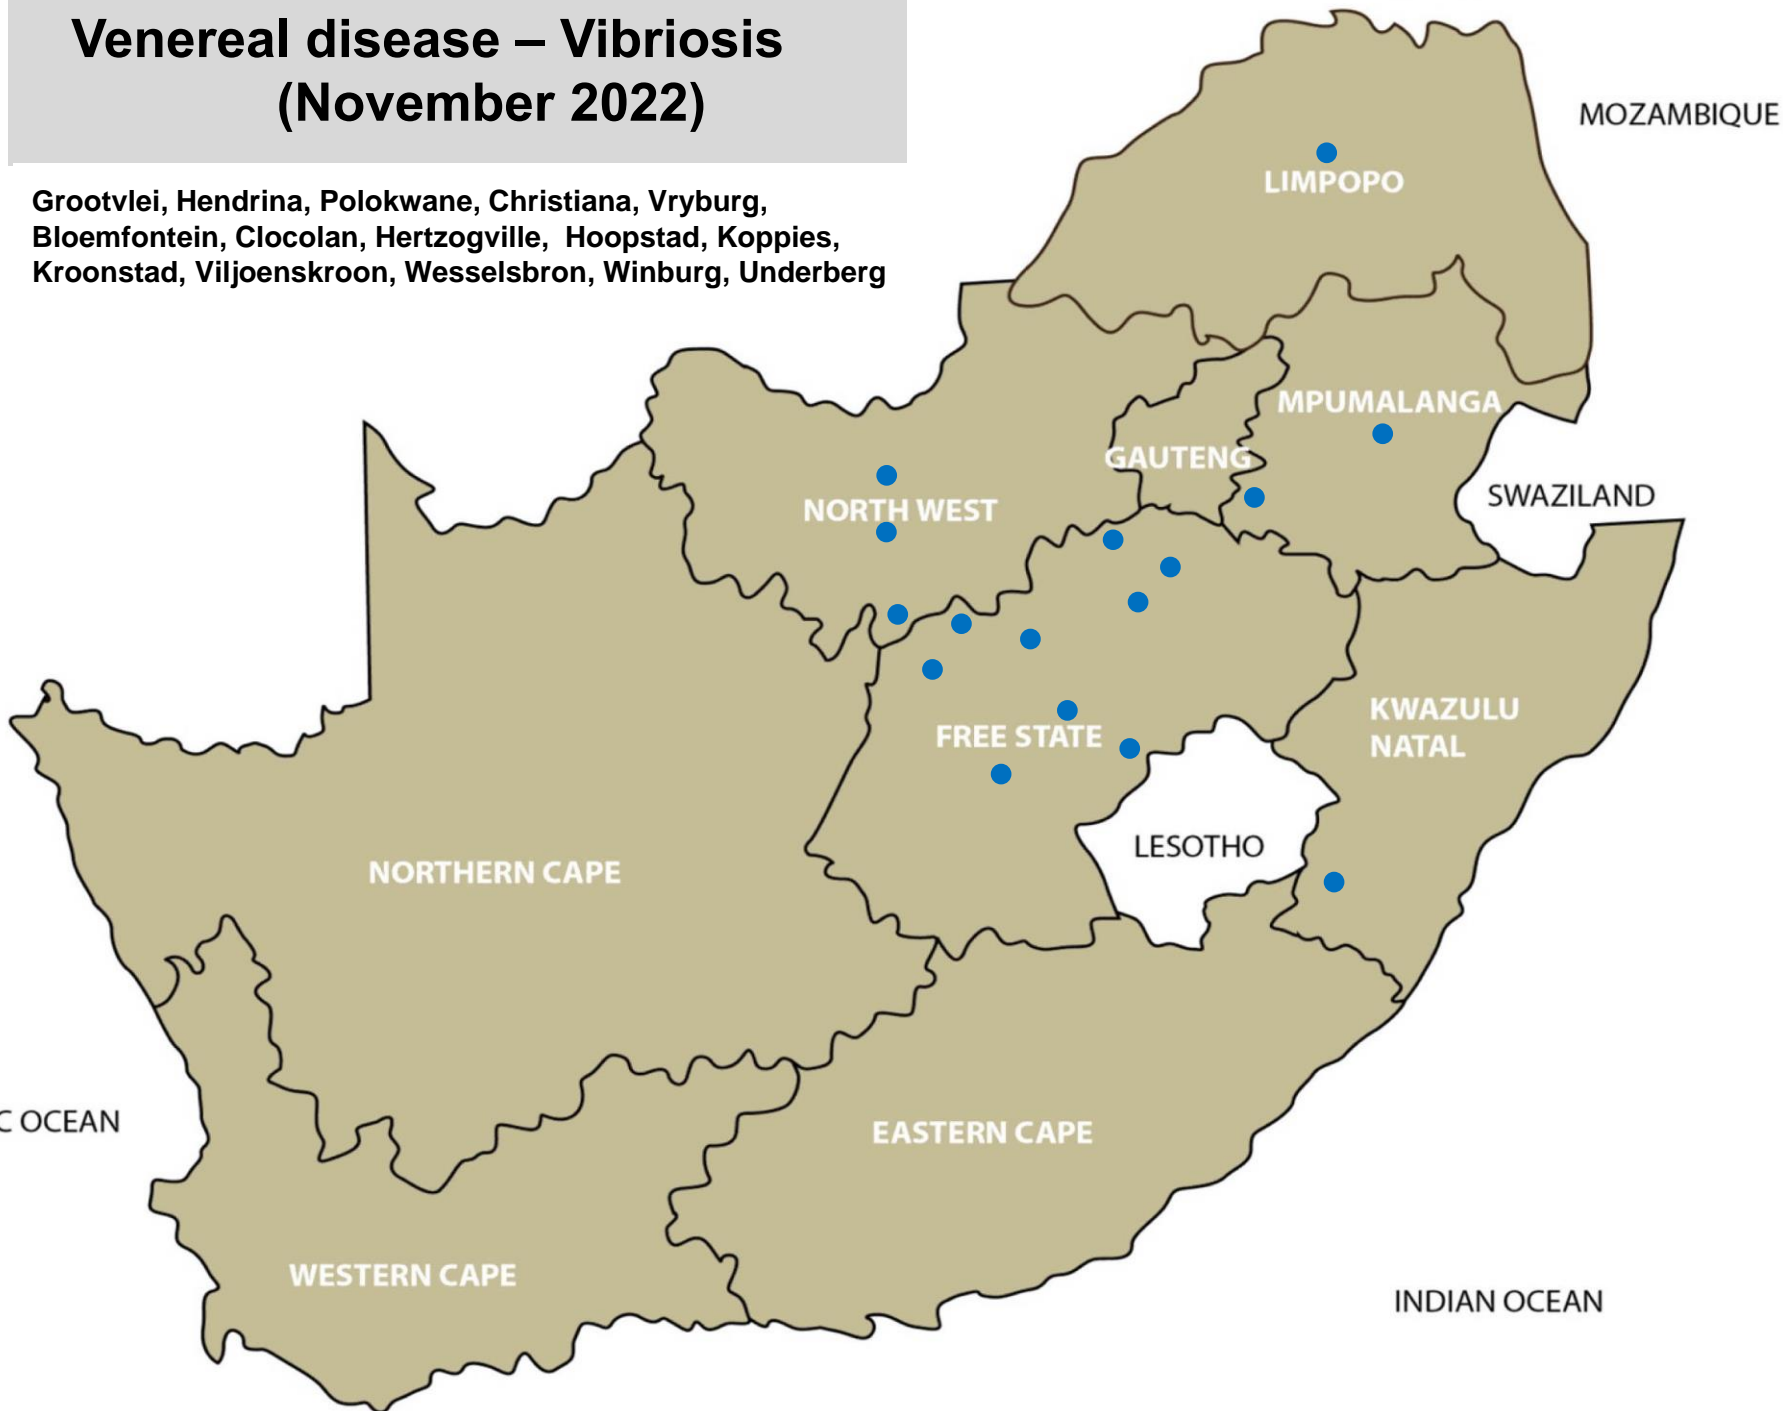

Tick transmitted disease - Heartwater (November 2022)

Lydenburg, Malalane, Nelspruit, Bronkhorstspuit, Hammanskraal, Onderstepoort, Bela-Bela, Modimolle, Mokopane, Polokwane, Thabazimbi, Tzaneen, Brits, Klerksdorp, Rustenburg, Stella, Bergville, Estcourt, Mtubatuba, Pongola, Port Alfred, Queenstown, Uitenhage

Tick transmitted disease – Corridor disease (November 2022)

No report received

Tick toxicosis – Sweating sickness (November 2022)

Lydenburg, Pretoria, Christiana, Vryburg, Cloccolan,
Hertzogville, Hoopstad, Kroonstad, Viljoenskroon,
Postmasburg

Venereal disease - Trichomonosis (November 2022)

Grootvlei, Standerton, Volksrust, Bapsfontein, Polokwane, Klerksdorp, Rustenburg, Vryburg, Bloemfontein, Bothaville, Clocolan, Hertzogville, Hoopstad, Koppies, Kroonstad, Reitz, Viljoenskroon, Vrede, Warden, Wesselsbron, Winburg, Zastron, Bergville, Pongola, Vryheid, Aliwal North, Queenstown

Venereal disease – Vibriosis (November 2022)

Grootvlei, Hendrina, Polokwane, Christiana, Vryburg,
Bloemfontein, Clocolan, Hertzogville, Hoopstad, Koppies,
Kroonstad, Viljoenskroon, Wesselsbron, Winburg, Underberg