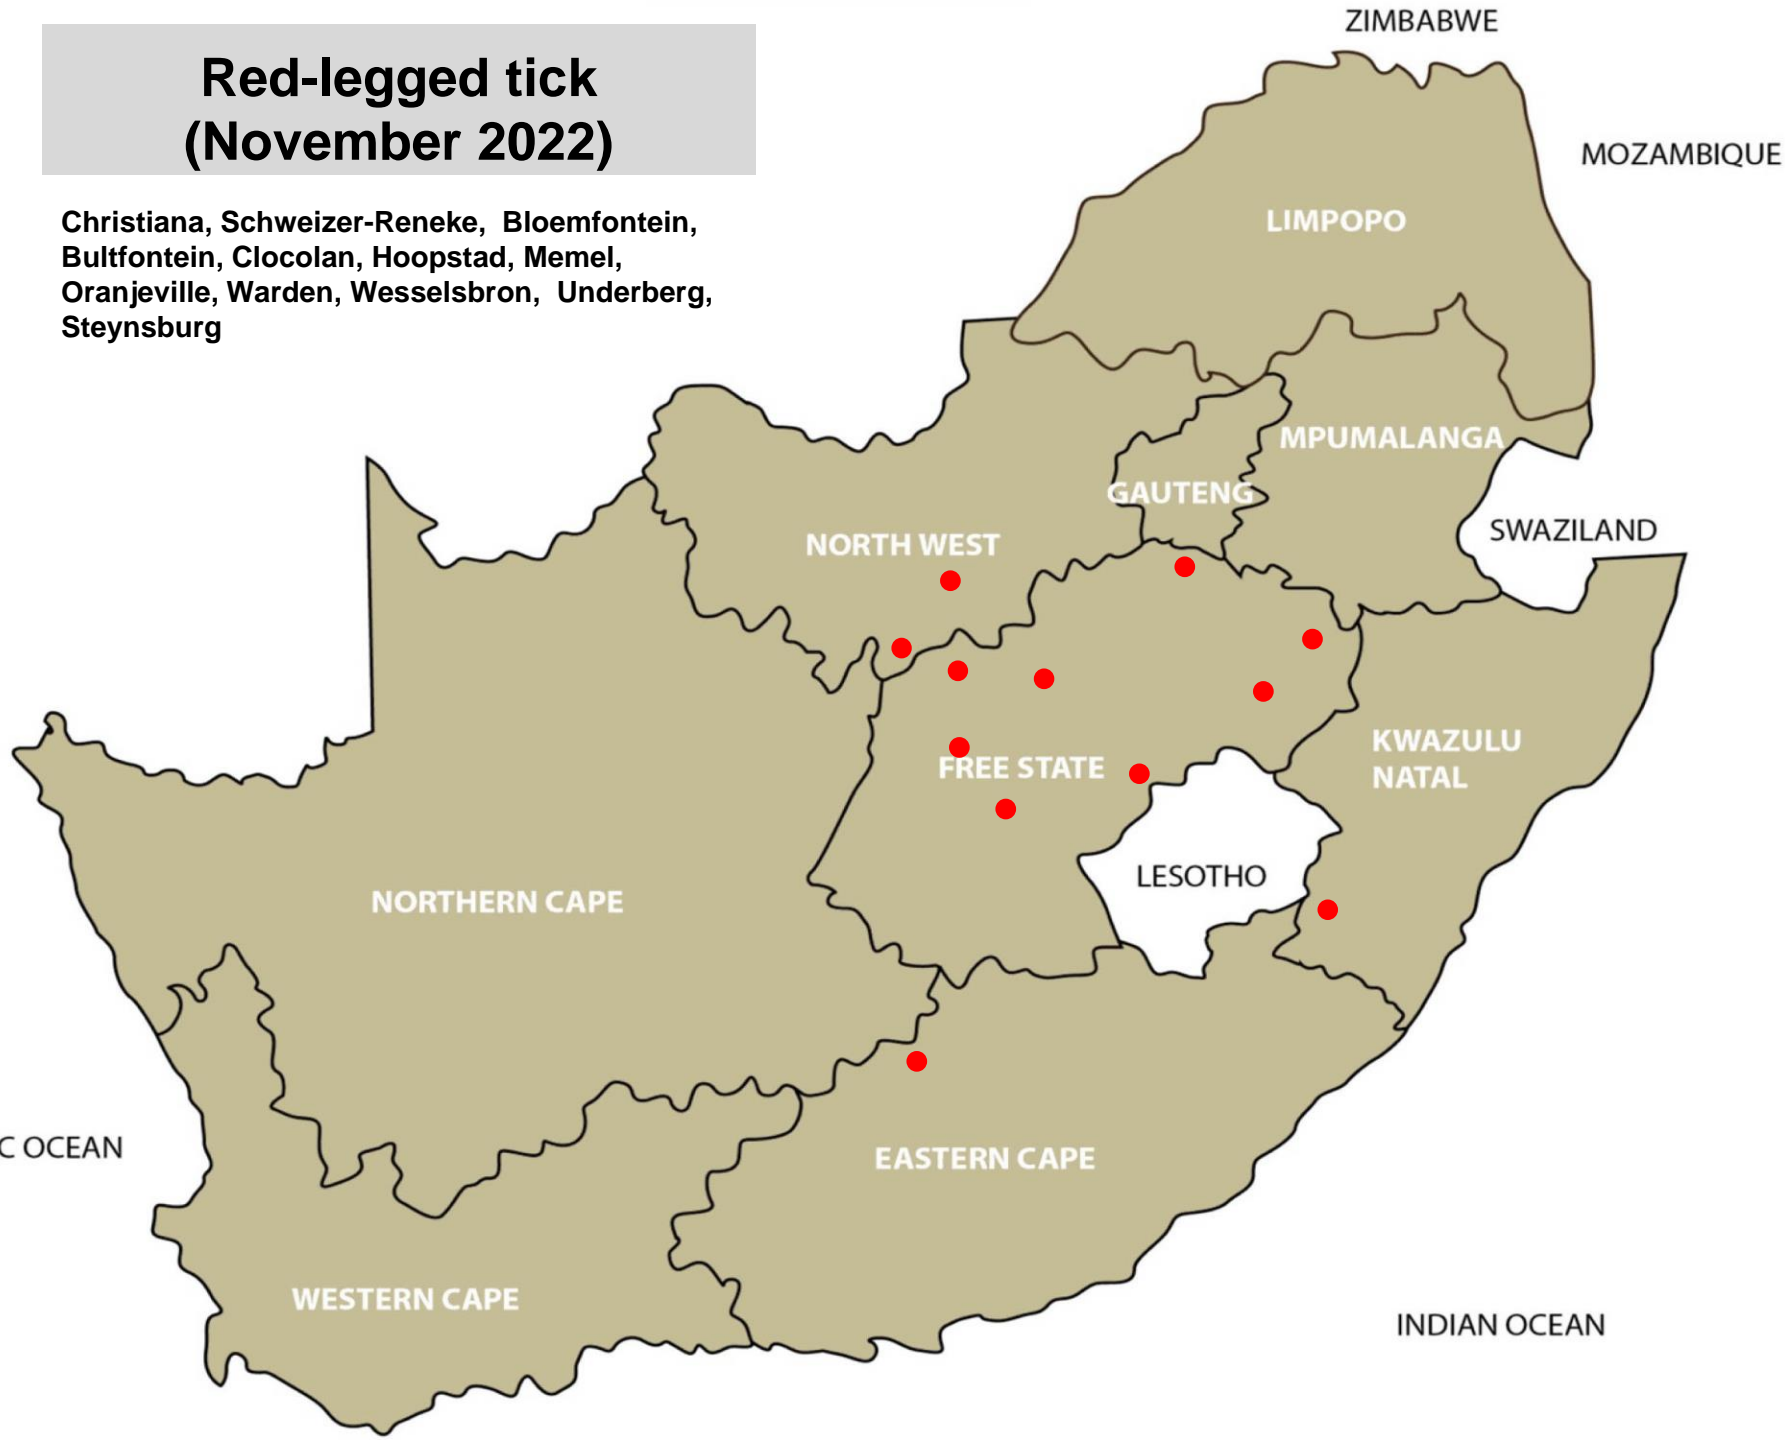

Red-legged tick (November 2022)

Christiana, Schweizer-Reneke, Bloemfontein,
Bultfontein, Clocolan, Hoopstad, Memel,
Oranjeville, Warden, Wesselsbron, Underberg,
Steynsburg