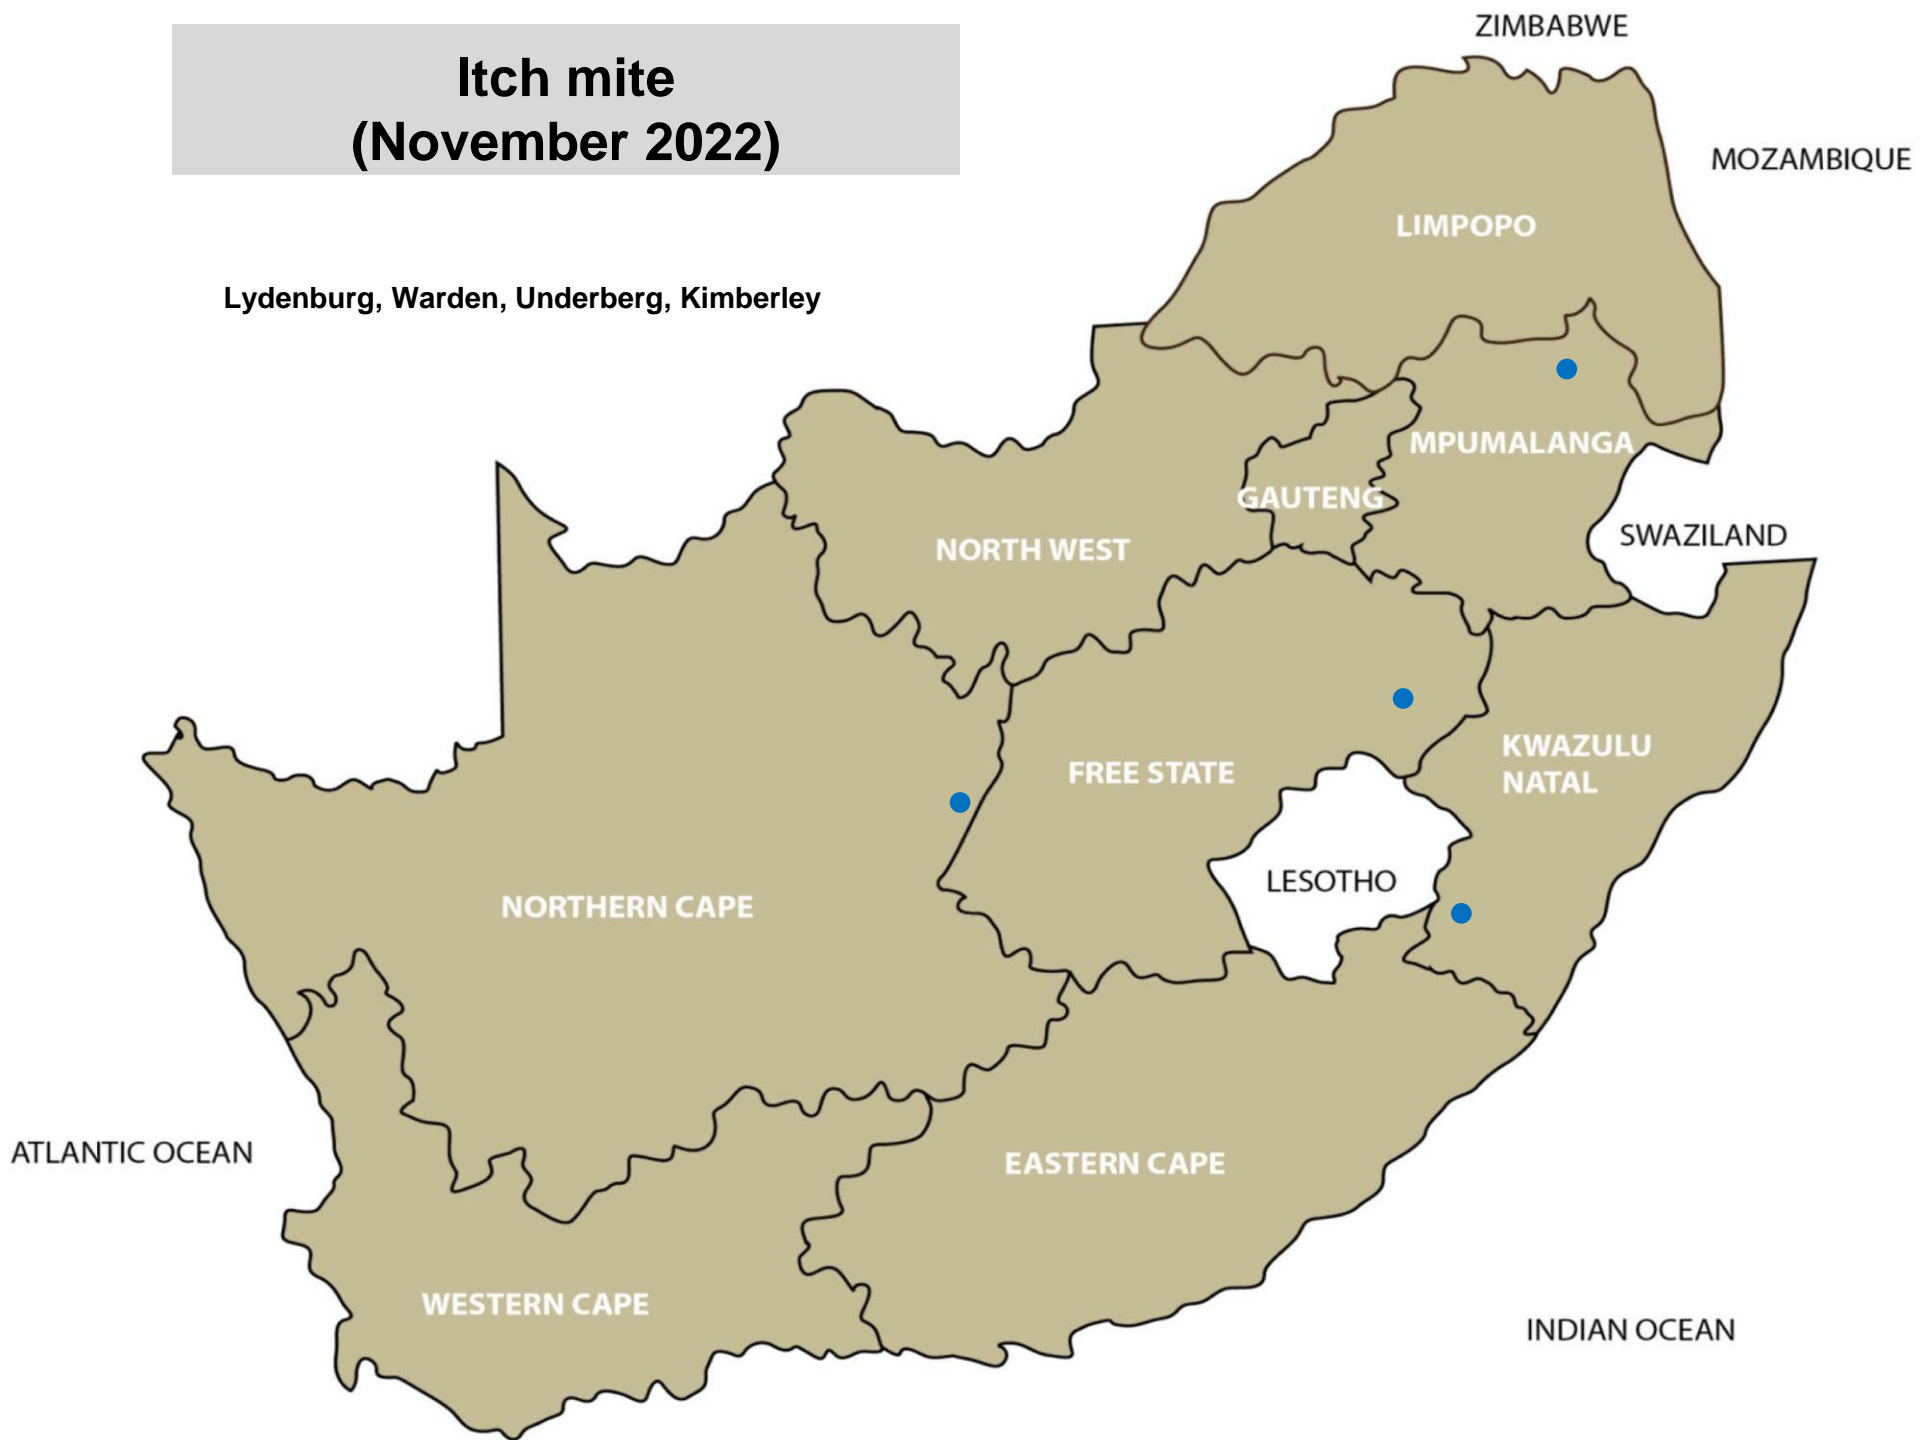

Ermelo, Volksrust, Oranjeville, Bergville

Biting lice (Red lice) (November 2022)

Reitz, Senekal, Vrede

Sucking lice (Blue lice) (November 2022)

Riversdale, Kimberley, Postmasburg

Sheep scab (November 2022)

Christiana, Underberg, Beaufort West

Mange (November 2022)

Hammanskraal, Potchefstroom, Reitz, Winburg, Kimberley

Itch mite (November 2022)

Lydenburg, Warden, Underberg, Kimberley

Blowflies (November 2022)

Lydenburg, Nigel, Clocolan, Ficksburg,
Hoopstad, Oranjeville, Kokstad, Elliot,
Underberg, George, Heidelberg, Oudtshoorn,
Riversdale

Screw-worm (November 2022)

Nelspruit, Bronkhorstspuit, Mokopane, Thabazimbi,
Alexandria, Riversdale

Nasal bot (November 2022)

Bronkhorstspuit, Nigel, Reitz, Warden, Bergville,
Moorreesburg, Riversdale, Kimberley

Midges and Mosquitoes (November 2022)

Ermelo, Nigel, Mokopane, Potchefstroom, Vryburg,
Bultfontein, Clocolan, Ficksburg, Kroonstad, Memel,
Oranjeville, Winburg, Bergville, Kokstad, Underberg, Elliot,
George, Oudtshoorn, De Aar, Kimberley, Upington