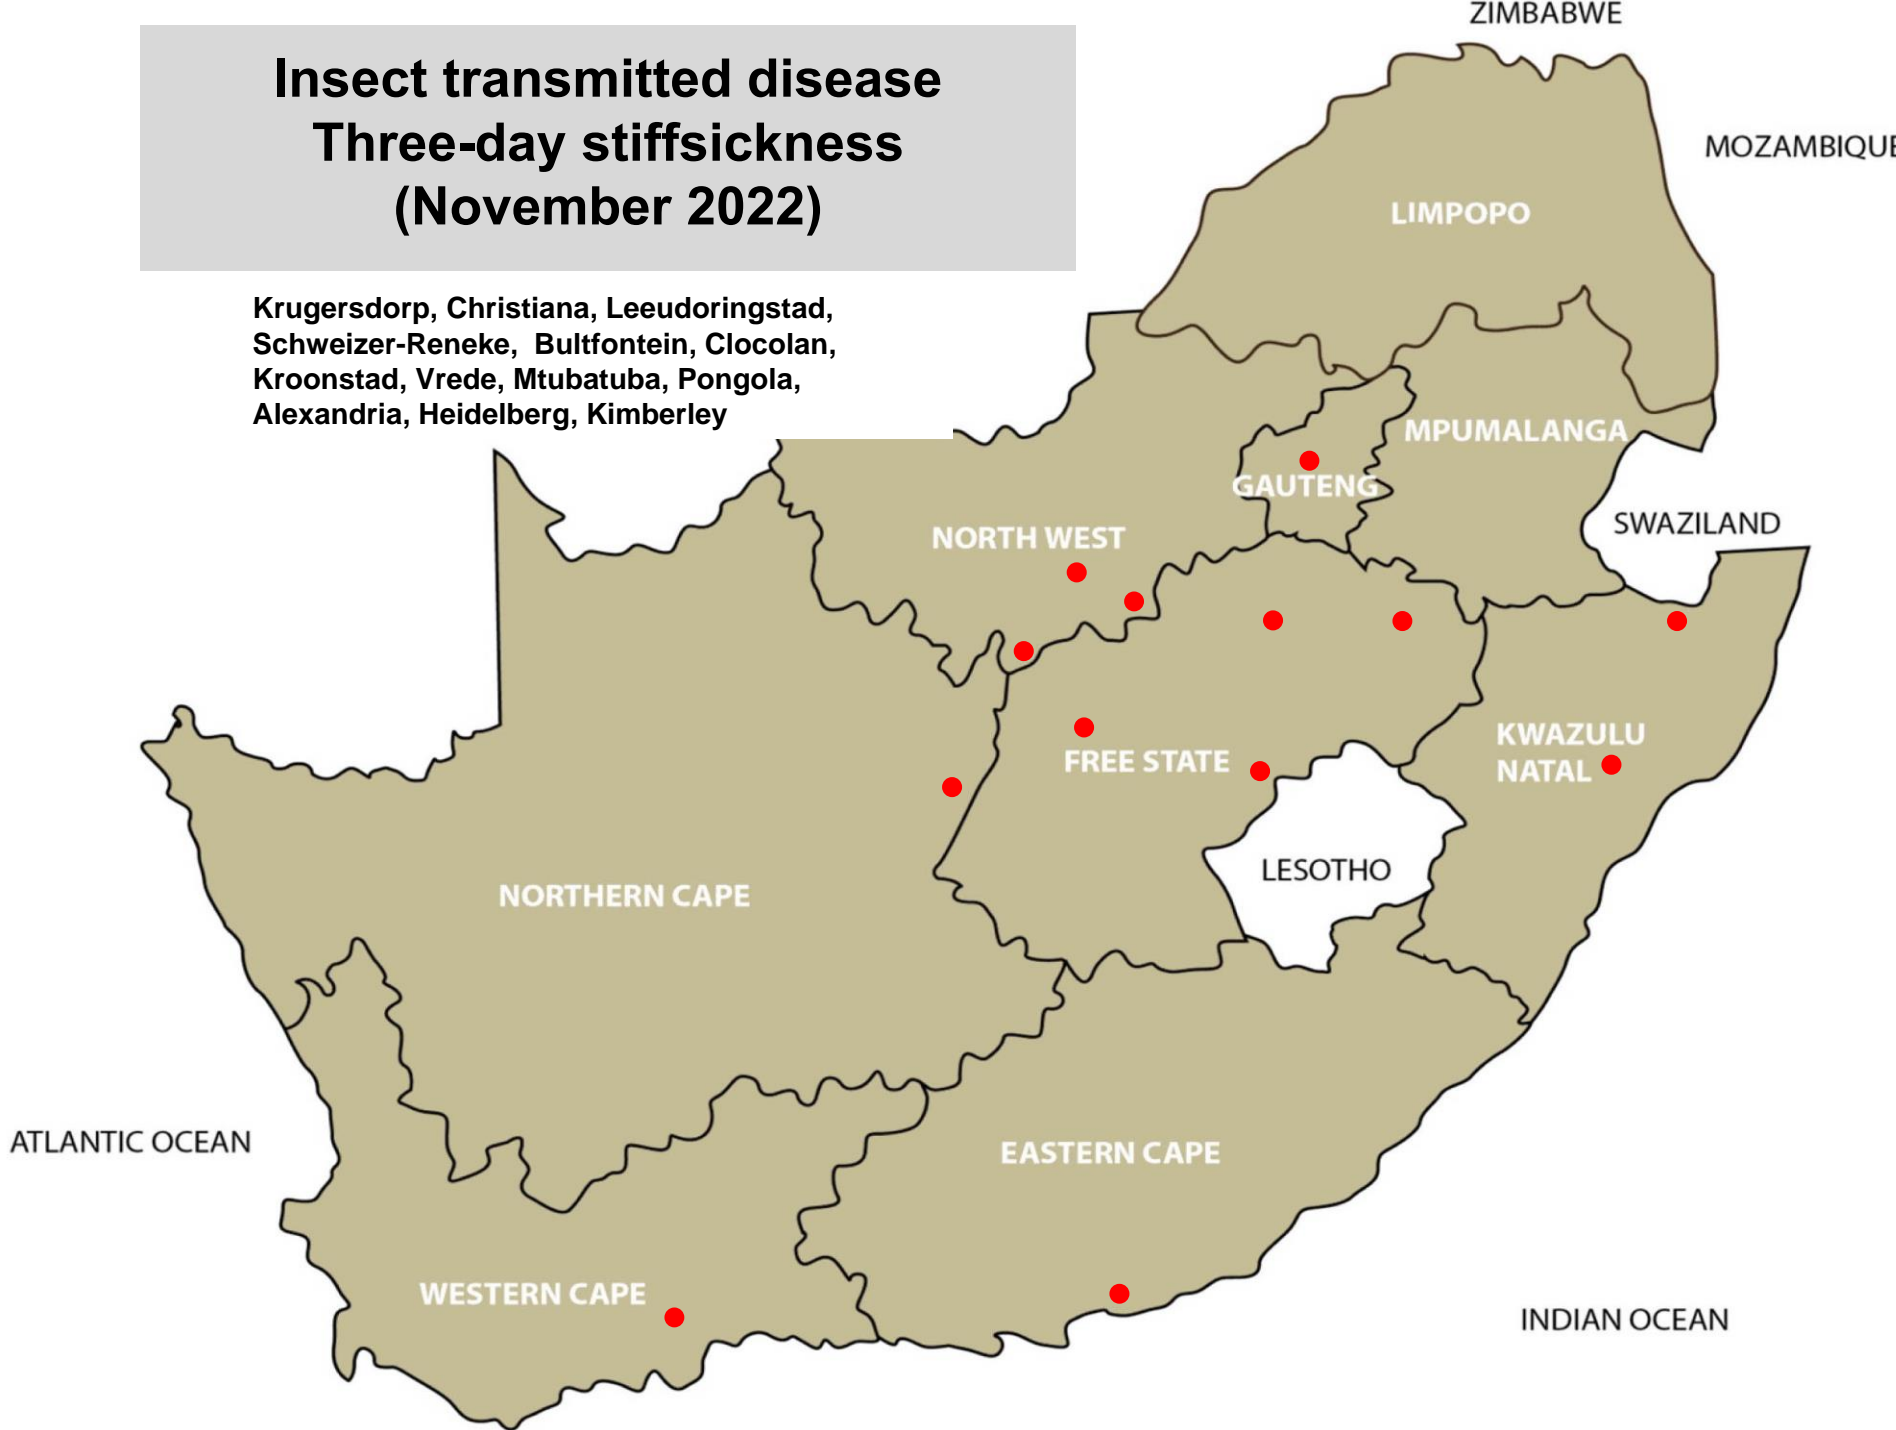

Venereal disease – Vibriosis (November 2022)

Grootvlei, Hendrina, Polokwane, Christiana, Vryburg,
Bloemfontein, Clocolan, Hertzogville, Hoopstad, Koppies,
Kroonstad, Viljoenskroon, Wesselsbron, Winburg, Underberg

Venereal disease – Pizzle disease (November 2022)

No report received

Insect and tick transmitted disease Lumpy skin disease (November 2022)

Ermelo, Lydenburg, Malalane, Nelspruit, Bronkhorstspuit, Hammanskraal, Muldersdrift, Nigel, Vaalwater, Brits, Christiana, Lichtenburg, Vryburg, Bloemfontein, Bultfontein, Clocolan, Dewetsdorp, Harrismith, Hoopstad, Koppies, Kroonstad, Parys, Viljoenskroon, Vrede, Winburg, Bergville, Dundee, Estcourt, Kokstad, Mtubatuba, Newcastle, Pongola, Adelaide, Alexandra, Uitenhage, Wellington, Worcester, Kimberley, Upington

Insect transmitted disease Three-day stiffnessickness (November 2022)

Krugersdorp, Christiana, Leeudoringstad,
Schweizer-Reneke, Bultfontein, Clocolan,
Kroonstad, Vrede, Mtubatuba, Pongola,
Alexandria, Heidelberg, Kimberley

Insect Transmitted disease Rift Valley Fever (November 2022)

No report received

LIMPOPO

MPUMALANGA

GAUTENG

NORTH WEST

SWAZILAND

FREE STATE