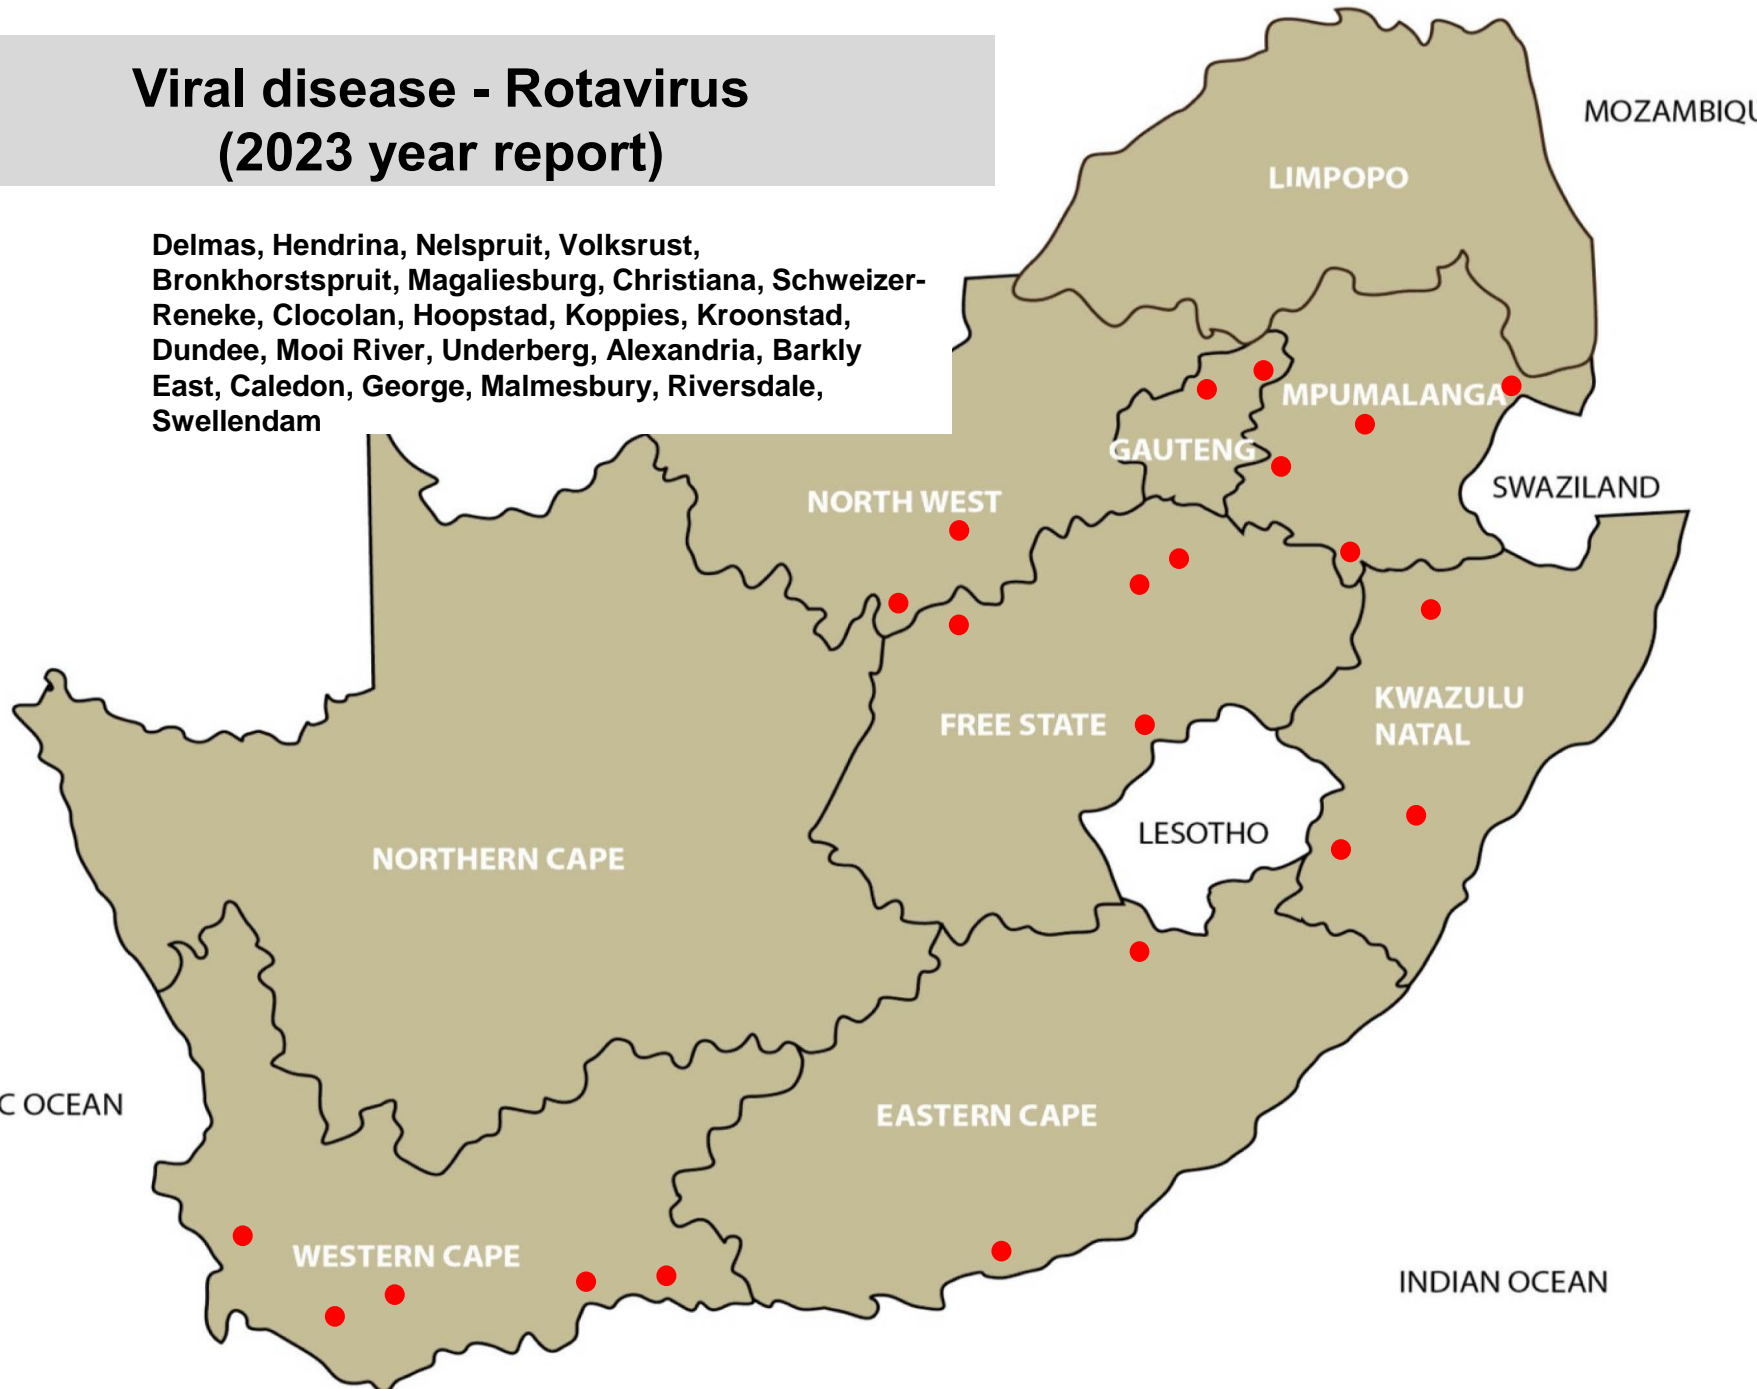

# Viral disease Enzootic bovine leucosis (EBL) (2023 year report)

Standerton, Bronkhorstspuit, Onderstepoort, Senekal, Viljoenskroon, Winburg, Estcourt, Ixopo, Kokstad, Underberg, Alexandria, Elliot, Humansdorp, Somerset East, Darling, George, Malmesbury, Paarl, Stellenbosch, Swellendam

# Viral disease – Foot and mouth disease (2023 year report)

No report received

# Viral disease – Coronavirus (2023 year report)

Nelspruit, Hendrina, Standerton, Volksrust, Magaliesburg, Onderstepoort, Rustenburg, Schweizer-Reneke, Koppies, Underberg, Barkly East, Caledon, Moorreesburg, Oudtshoorn

# Viral disease - Rotavirus (2023 year report)

Delmas, Hendrina, Nelspruit, Volksrust, Bronkhorstspuit, Magaliesburg, Christiana, Schweizer-Reneke, Clocolan, Hoopstad, Koppies, Kroonstad, Dundee, Mooi River, Underberg, Alexandria, Barkly East, Caledon, George, Malmesbury, Riversdale, Swellendam