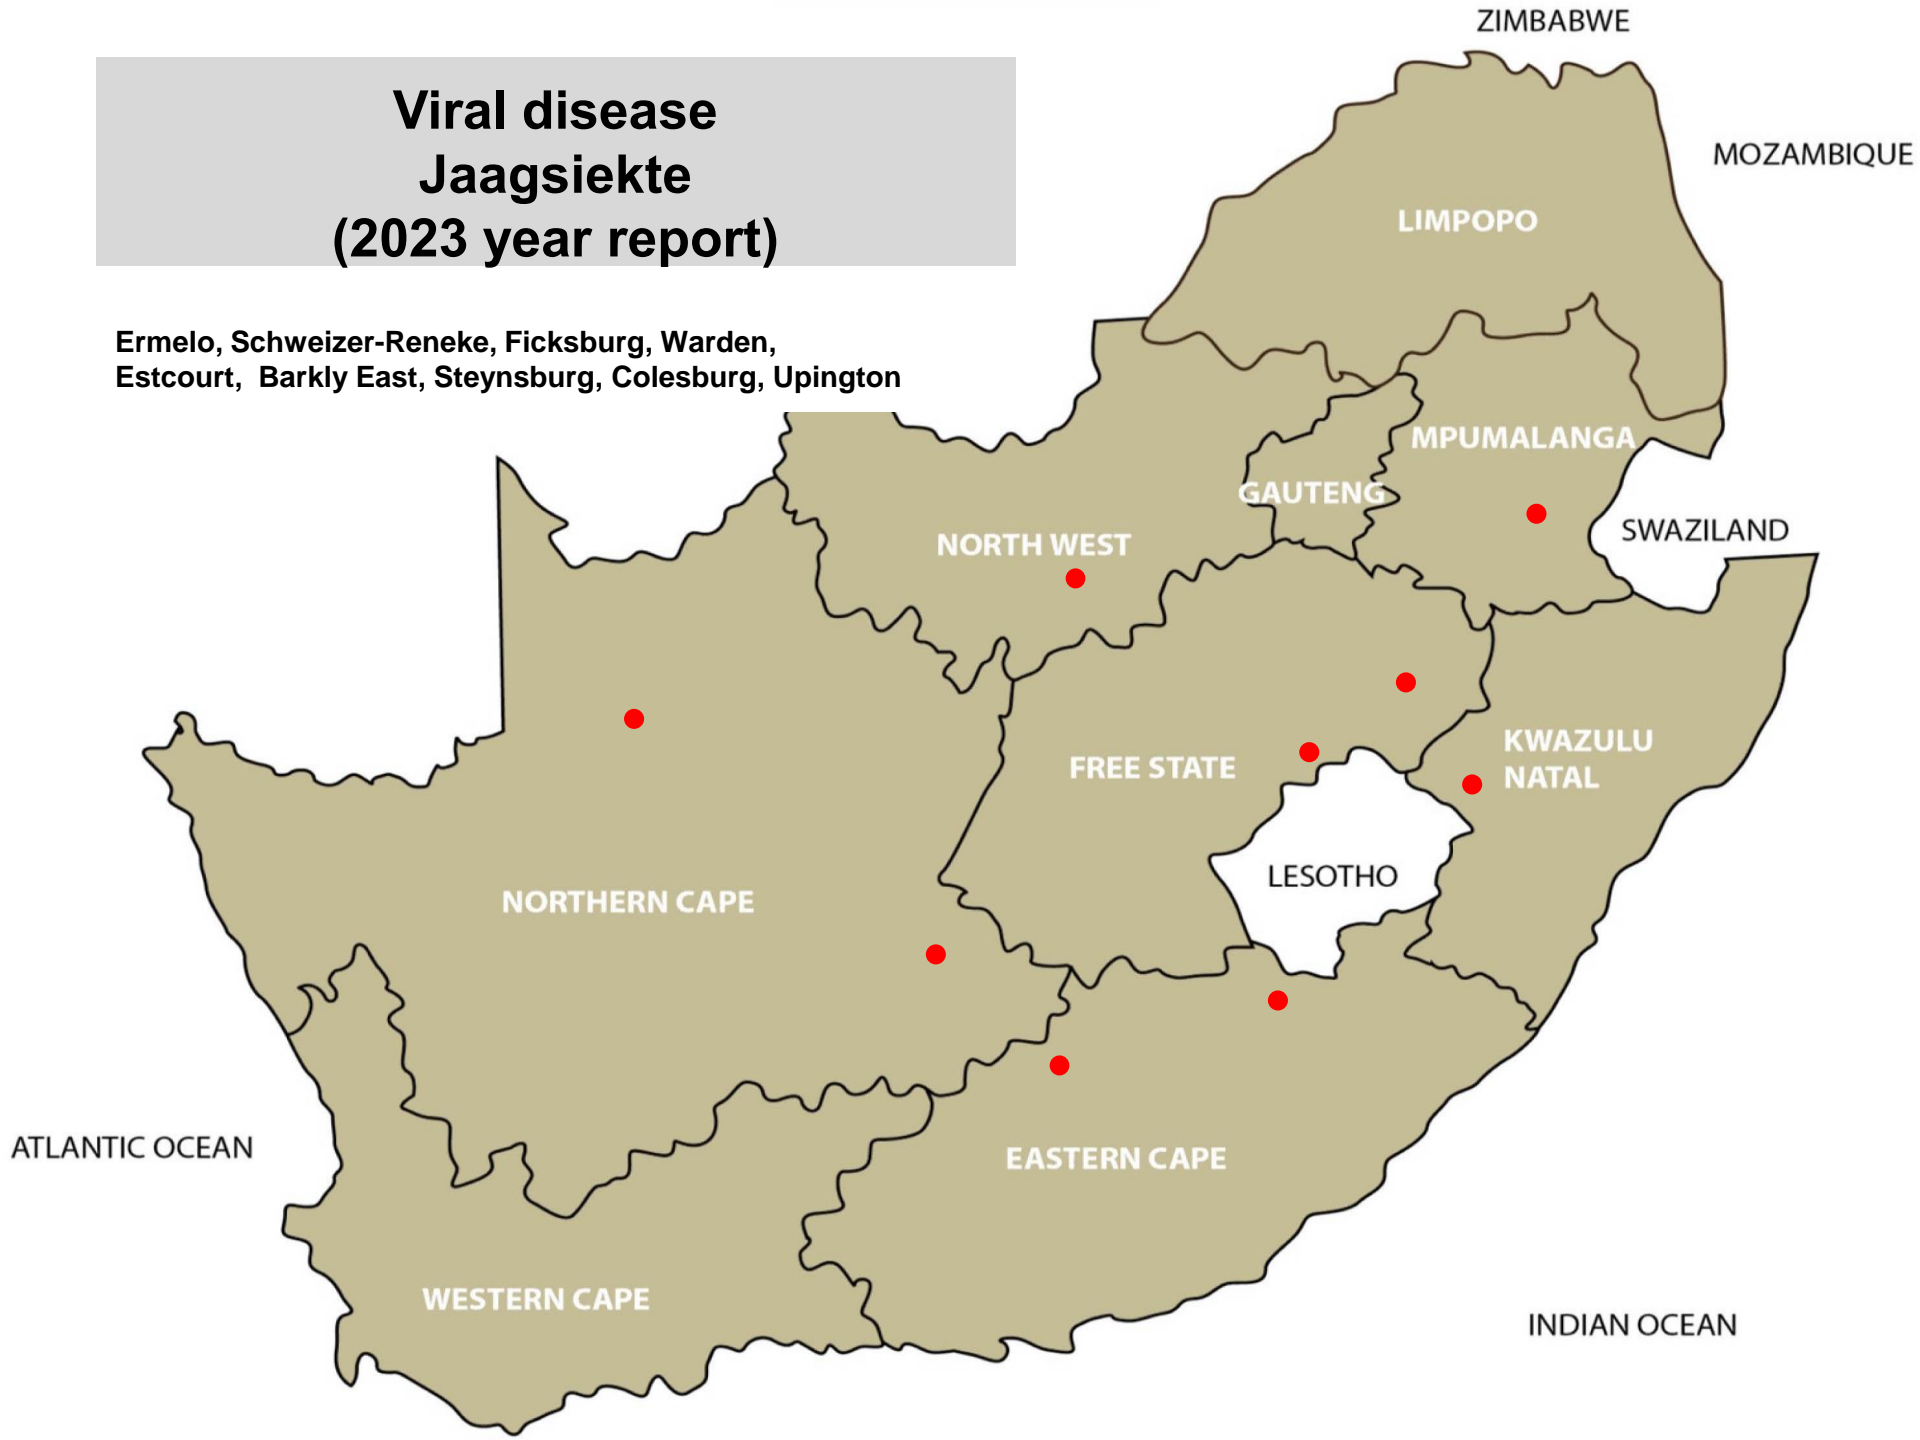

Viral disease Jaagsiekte (2023 year report)

Ermelo, Schweizer-Reneke, Ficksburg, Warden,
Estcourt, Barkly East, Steynsburg, Colesburg, Upington