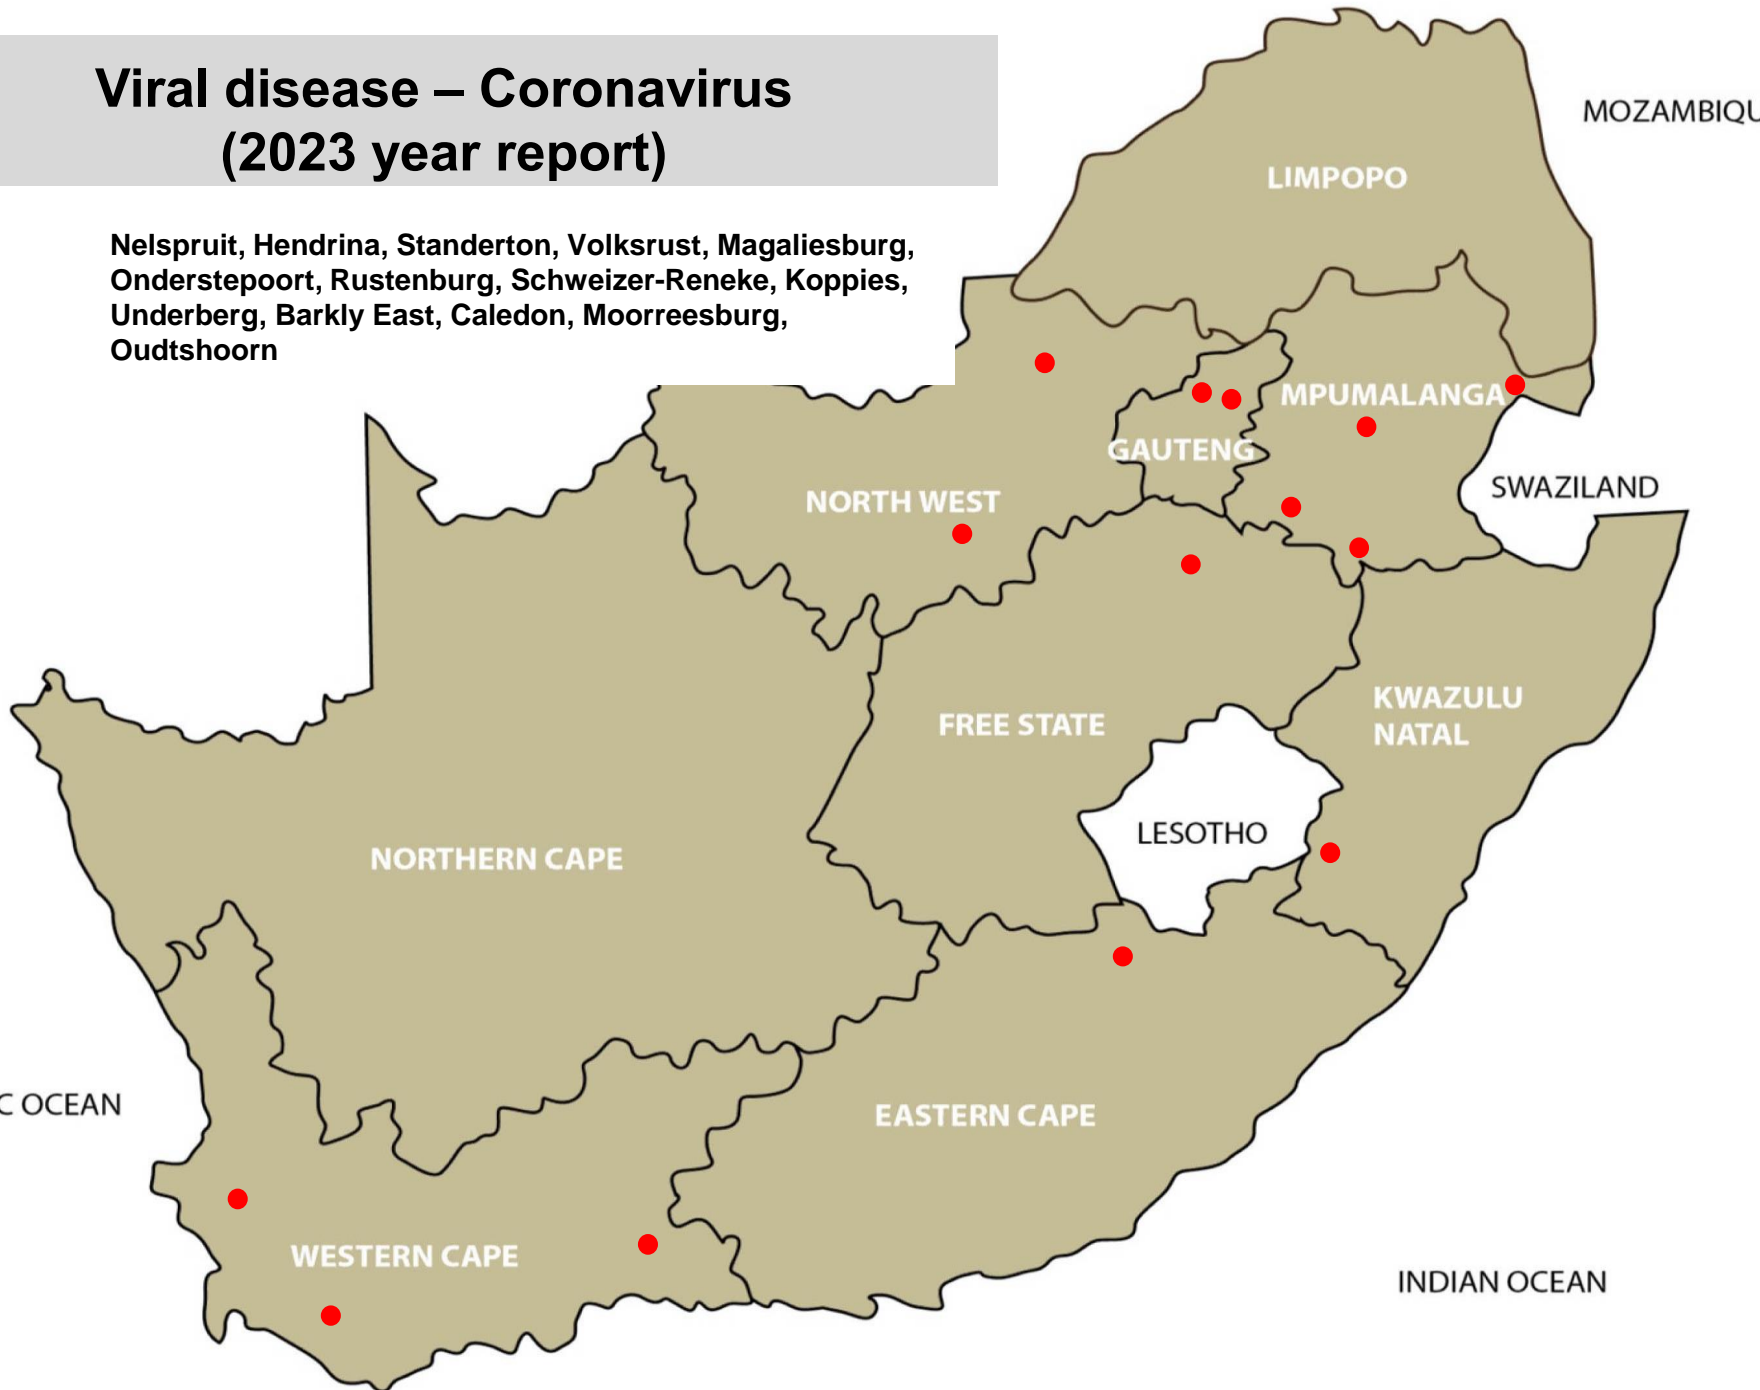

### (2023 year report)

Hendrina, Standerton, Winburg,  
Koppies, Malmesbury, Swellendam

# Viral disease Enzootic bovine leucosis (EBL) (2023 year report)

Standerton, Bronkhorstspuit, Onderstepoort, Senekal, Viljoenskroon, Winburg, Estcourt, Ixopo, Kokstad, Underberg, Alexandria, Elliot, Humansdorp, Somerset East, Darling, George, Malmesbury, Paarl, Stellenbosch, Swellendam

# Viral disease – Coronavirus (2023 year report)

Nelspruit, Hendrina, Standerton, Volksrust, Magaliesburg, Onderstepoort, Rustenburg, Schweizer-Reneke, Koppies, Underberg, Barkly East, Caledon, Moorreesburg, Oudtshoorn