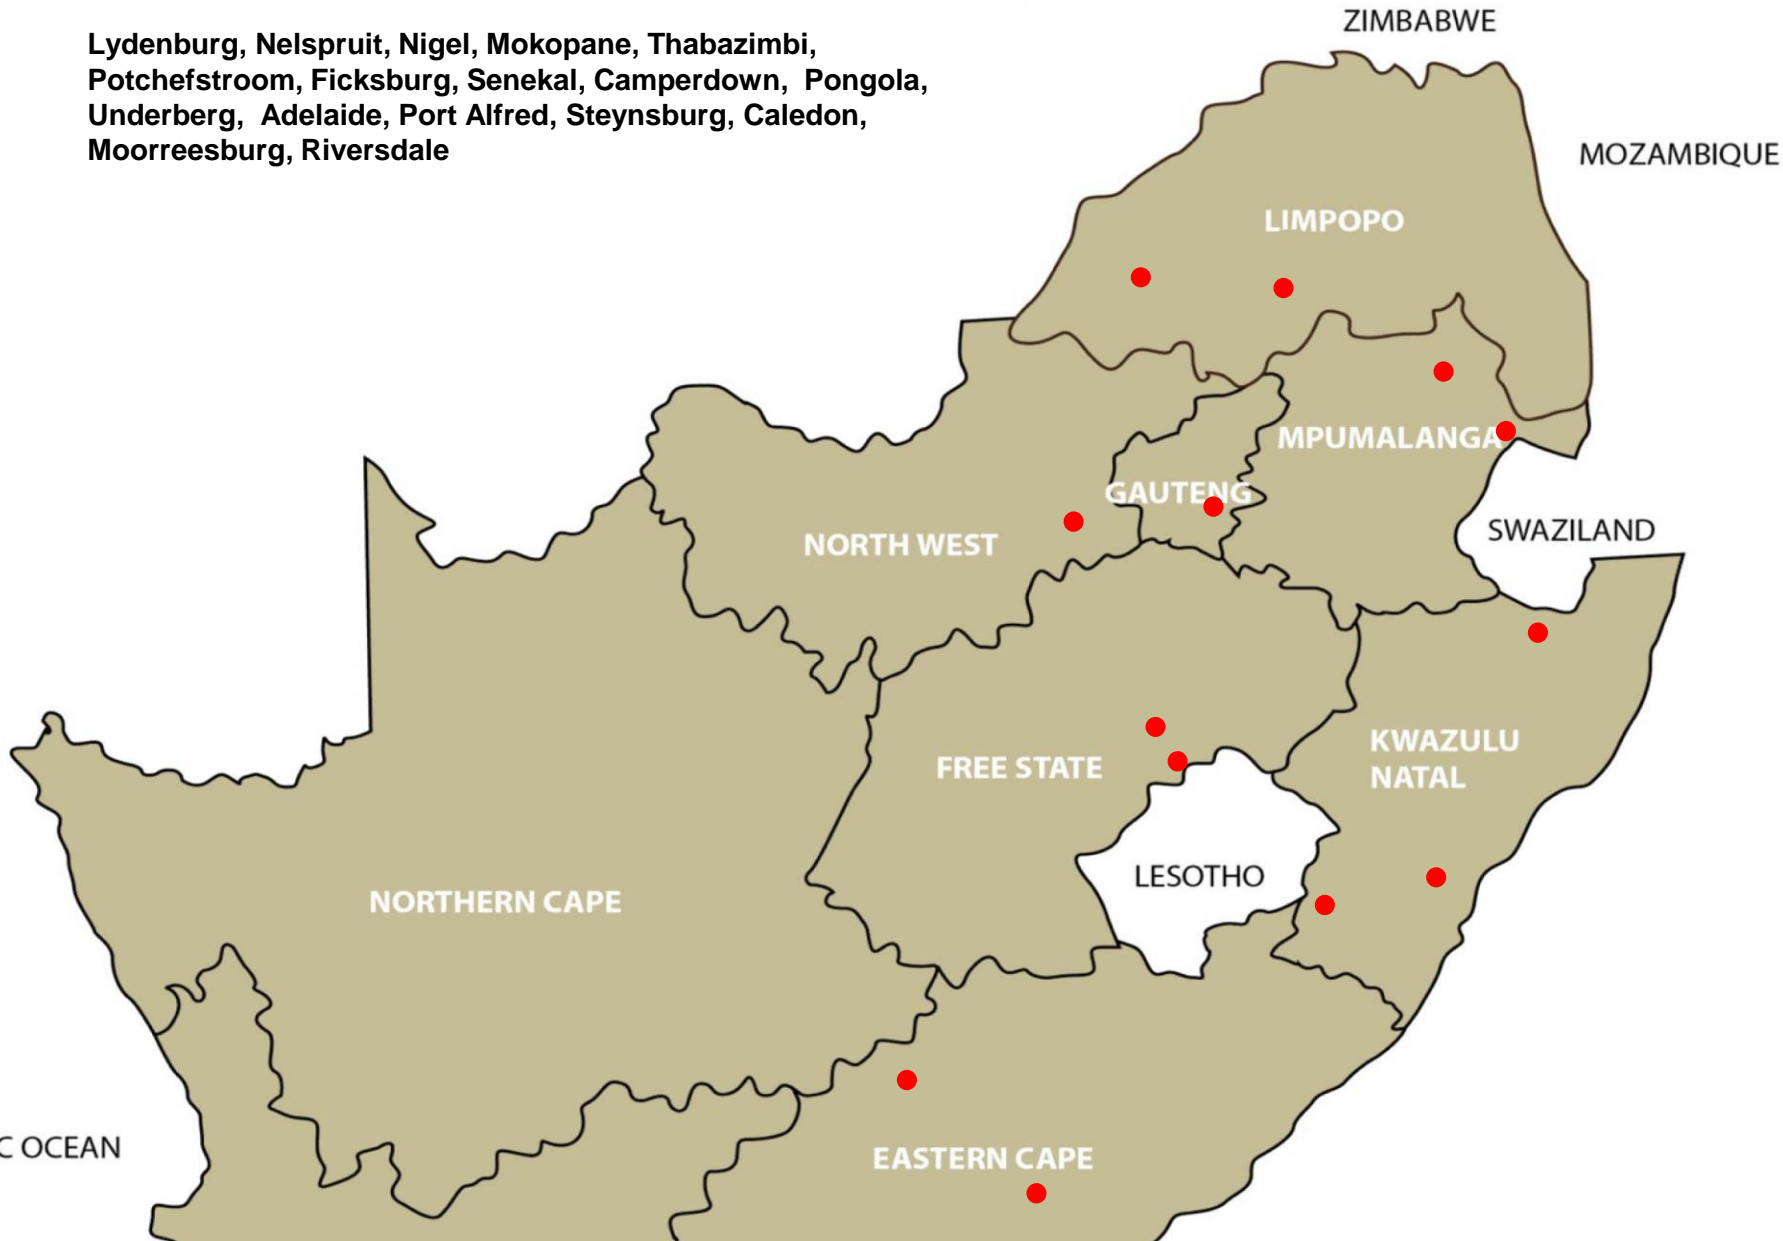

# Mange (2023 year report)

Delmas, Standerton, Christiana, Leeudoringstad, Potchefstroom, Vryburg, Zeerust, Bultfontein, Excelsior, Frankfort, Hoopstad, Memel, Reitz, Warden, Wesselsbron, Winburg, Underberg, Graaff-Reinet, Caledon, Colesberg

# Itch mite (2023 year report)

Lydenburg, Standerton, Onderstepoort, Pretoria,  
Bloemfontein, Senekal, Winburg, Underberg,  
Oudtshoorn

# Blowflies (2023 year report 2023)

Lydenburg, Nigel, Pretoria, Brits,  
Bloemfontein, Clocolan, Ficksburg,  
Harrismith, Hoopstad, Kroonstad, Oranjeville,  
Villiers, Vrede, Warden, Winburg, Kokstad,  
Underberg, Adelaide, Aliwal North, Elliot,  
Steynsburg, Caledon, George, Heidelberg,  
Malmesbury, Oudtshoorn, Riversdal

# Screw-worm (2023 year report 2023)

Lydenburg, Nelspruit, Nigel, Mokopane, Thabazimbi,  
Potchefstroom, Ficksburg, Senekal, Camperdown, Pongola,  
Underberg, Adelaide, Port Alfred, Steynsburg, Caledon,  
Moorreesburg, Riversdale