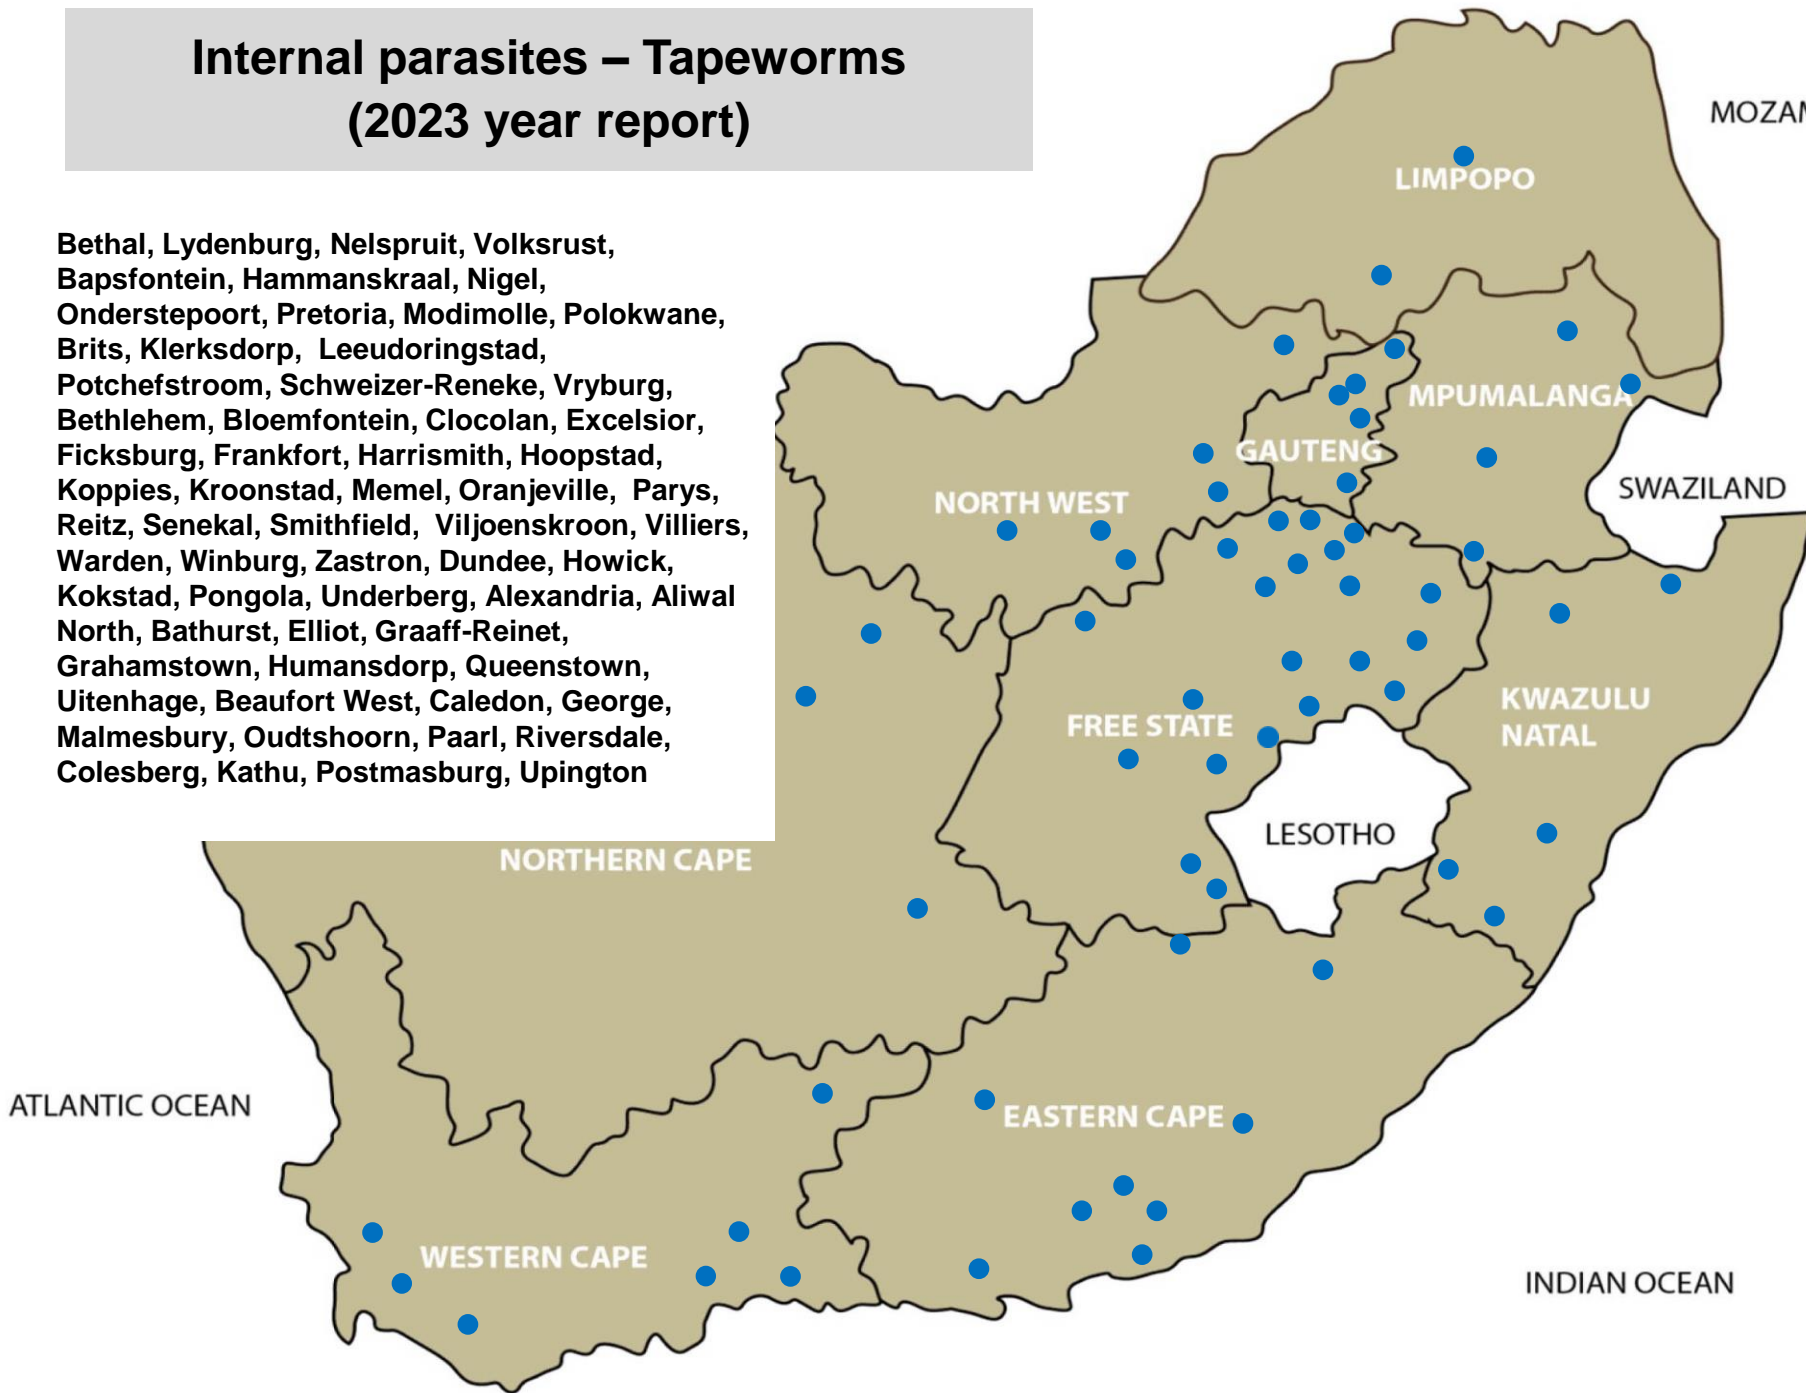

Internal parasites – Tapeworms (2023 year report)

Bethal, Lydenburg, Nelspruit, Volksrust, Bapsfontein, Hammanskraal, Nigel, Onderstepoort, Pretoria, Modimolle, Polokwane, Brits, Klerksdorp, Leeudoringstad, Potchefstroom, Schweizer-Reneke, Vryburg, Bethlehem, Bloemfontein, Clocolan, Excelsior, Ficksburg, Frankfort, Harrismith, Hoopstad, Koppies, Kroonstad, Memel, Oranjeville, Parys, Reitz, Senekal, Smithfield, Viljoenskroon, Villiers, Warden, Winburg, Zastron, Dundee, Howick, Kokstad, Pongola, Underberg, Alexandria, Aliwal North, Bathurst, Elliot, Graaff-Reinet, Grahamstown, Humansdorp, Queenstown, Uitenhage, Beaufort West, Caledon, George, Malmesbury, Oudtshoorn, Paarl, Riversdale, Colesberg, Kathu, Postmasburg, Upington