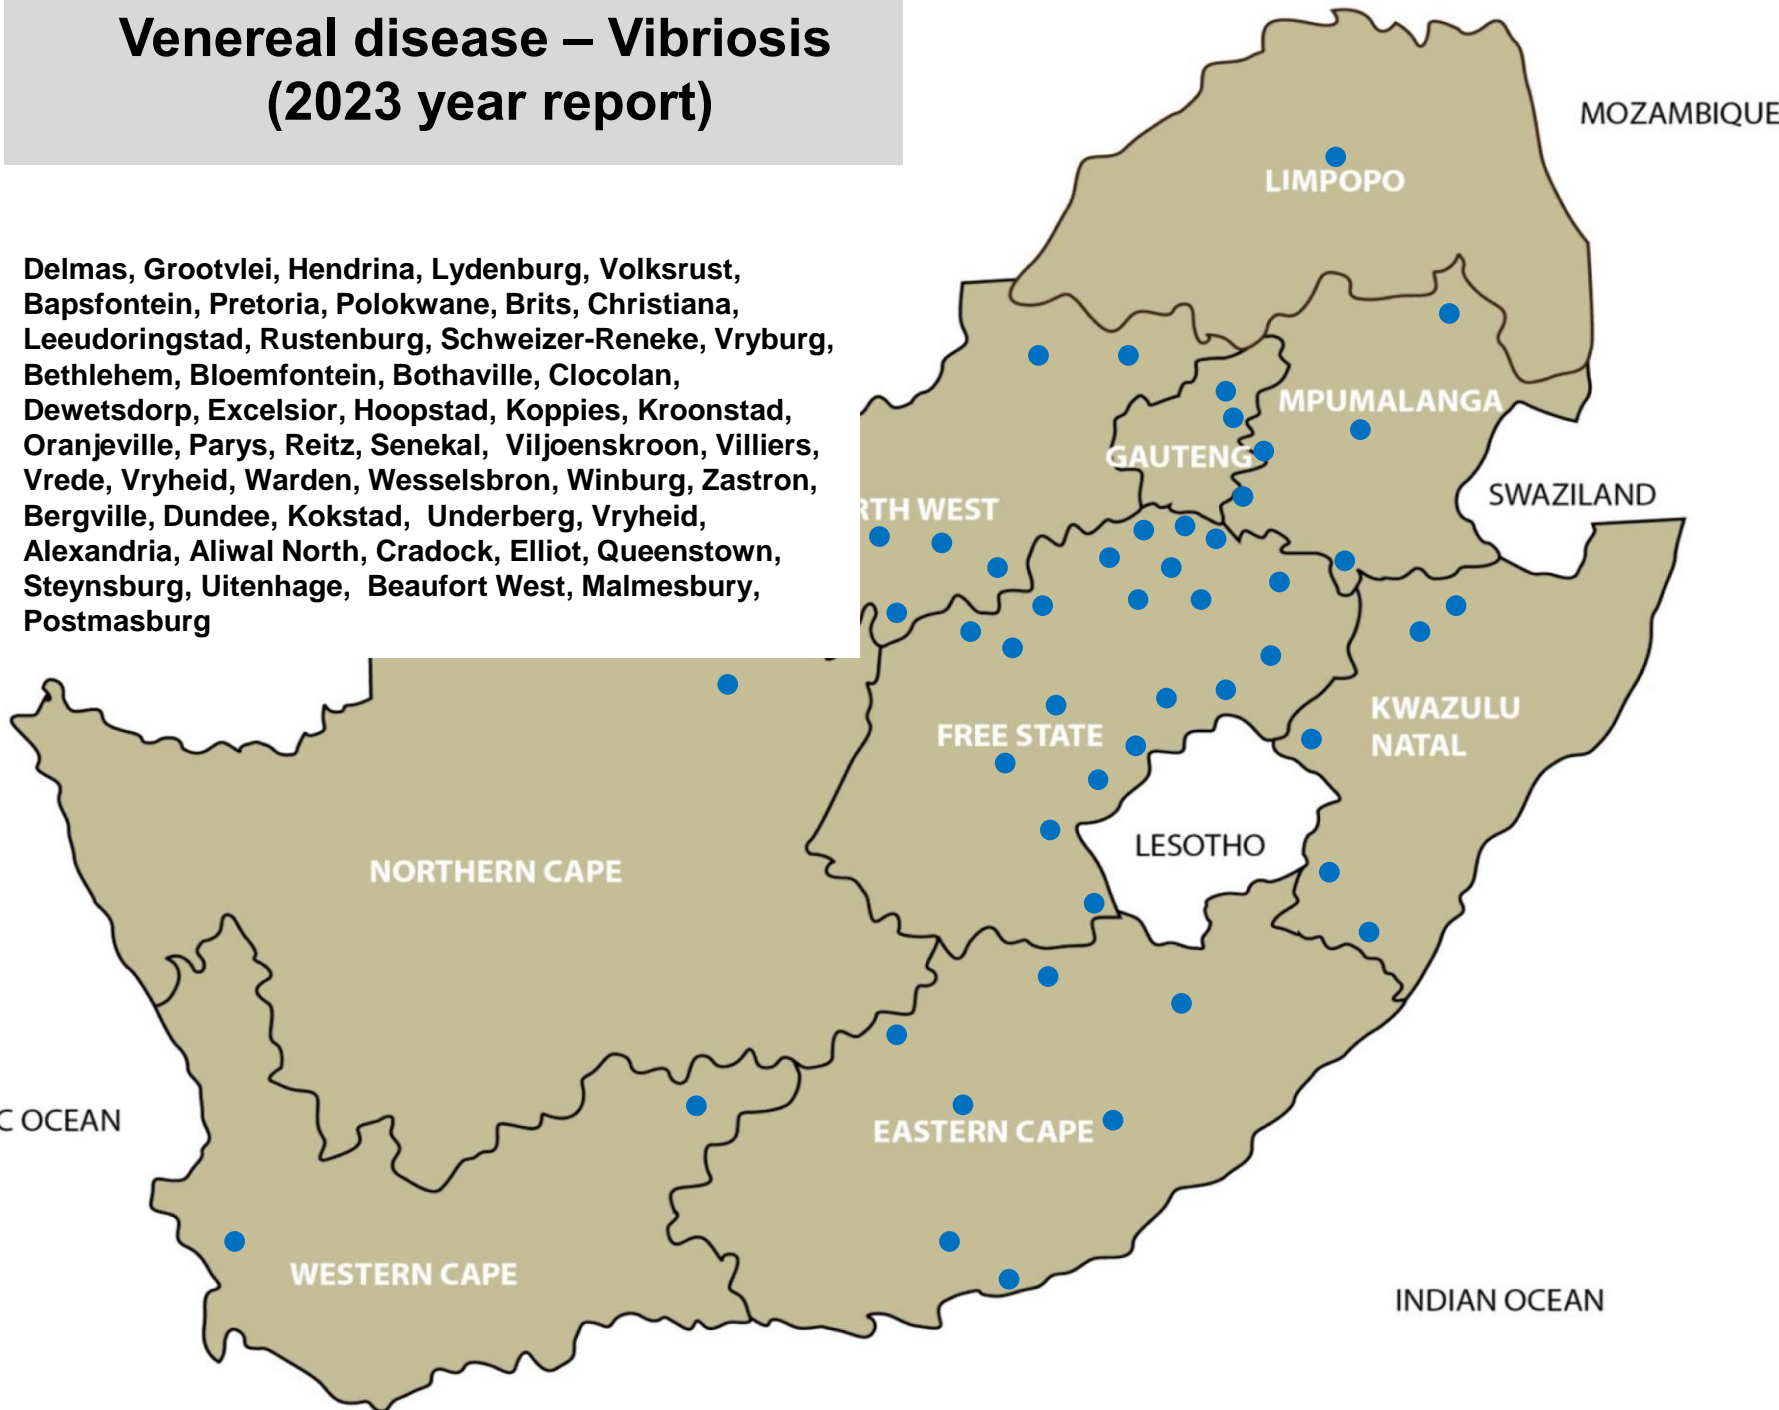

**Tick transmitted disease  
Corridor disease  
(2023 year report)**

# Tick toxicosis – Sweating disease (2023 year report)

Bethal, Lydenburg, Middelburg, Bronkhorstspuit, Hammanskraal, Magaliesburg, Pretoria, Mokopane, Polokwane, Brits, Christiana, Klerksdorp, Leeudoringstad, Potchefstroom, Schweizer-Reneke, Stella, Vryburg, Zeerust, Bloemfontein, Bothaville, Clocolan, Hoopstad, Koppies, Kroonstad, Parys, Senekal, Viljoenskroon, Vrede, Winburg, Pongola, Darling, Stellenbosch, Kathu, Postmasburg

# Veneareal disease - Trichomonosis (2023 year report)

Bethal, Delmas, Ermelo, Grootvlei, Hendrina, Lydenburg, Nelspruit, Piet Retief, Standerton, Volksrust, Bapsfontein, Onderstepoort, Polokwane, Brits, Christiana, Klerksdorp, Leeudoringstad, Schweizer- Reneke, Stella, Vryburg, Wolmaranstad, Bethlehem, Bloemfontein, Bothaville, Bultfontein, Clocolan, Dewetsdorp, Excelsior, Frankfort, Harrismith, Hoopstad, Koppies, Kroonstad, Memel, Oranjeville, Parys, Reitz, Senekal, Viljoenskroon, Villiers, Vrede, Warden, Wesselsbron, Winburg, Zastron, Bergville, Dundee, Estcourt, Kokstad, Vryheid, Alexandria, Aliwal-North, Cradock, Elliot, Queenstown, Somerset East, Stutterheim, Beaufort West, Kuruman, Upington

# Venereal disease – Vibriosis (2023 year report)

Delmas, Grootvlei, Hendrina, Lydenburg, Volksrust, Bapsfontein, Pretoria, Polokwane, Brits, Christiana, Leeudoringstad, Rustenburg, Schweizer-Reneke, Vryburg, Bethlehem, Bloemfontein, Bothaville, Clocolan, Dewetsdorp, Excelsior, Hoopstad, Koppies, Kroonstad, Oranjeville, Parys, Reitz, Senekal, Viljoenskroon, Villiers, Vrede, Vryheid, Warden, Wesselsbron, Winburg, Zastron, Bergville, Dundee, Kokstad, Underberg, Vryheid, Alexandria, Aliwal North, Cradock, Elliot, Queenstown, Steynsburg, Uitenhage, Beaufort West, Malmesbury, Postmasburg