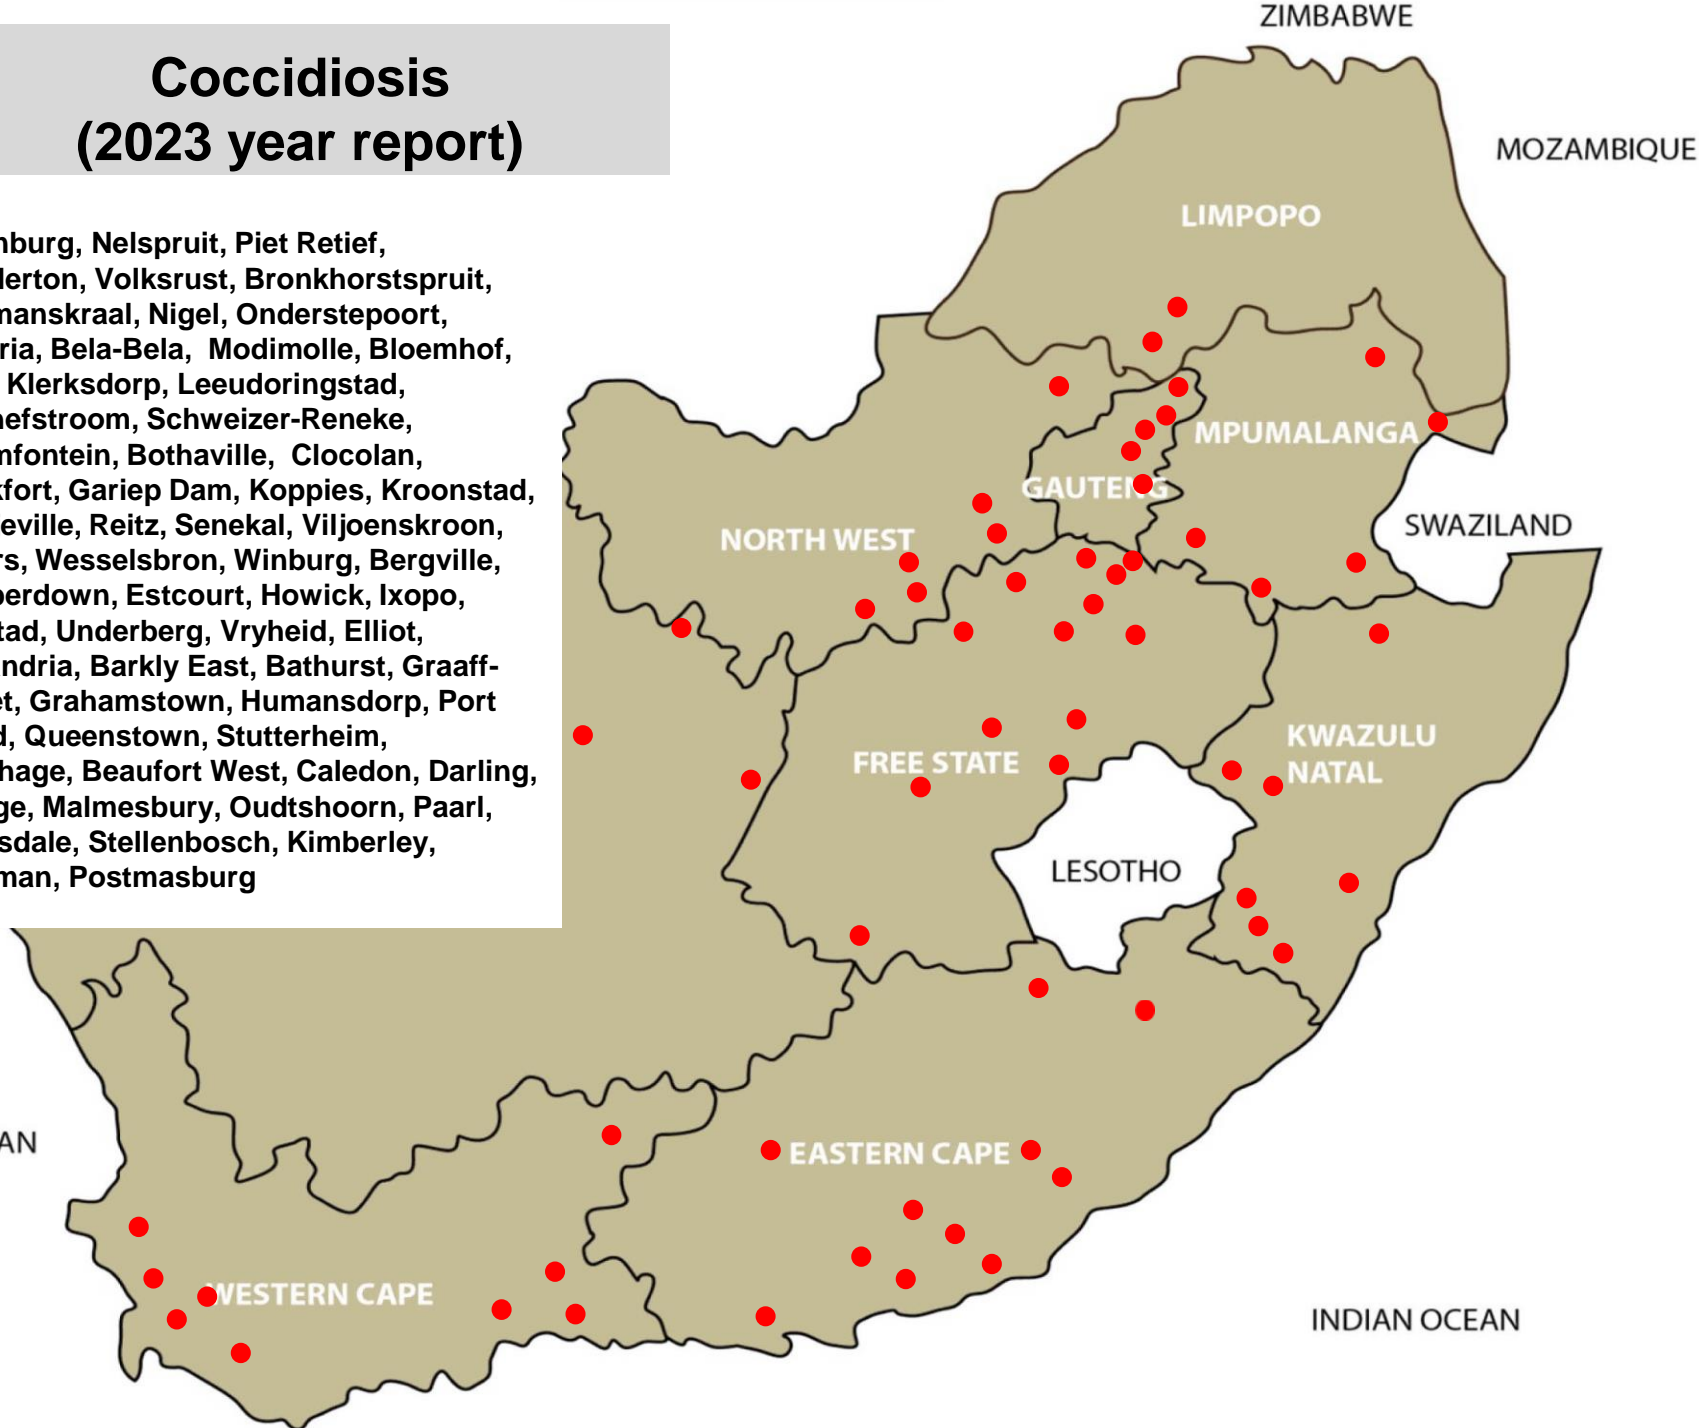

# Screw-worm (2023 year report 2023)

Lydenburg, Nelspruit, Nigel, Mokopane, Thabazimbi,  
Potchefstroom, Ficksburg, Senekal, Camperdown, Pongola,  
Underberg, Adelaide, Port Alfred, Steynsburg, Caledon,  
Moorreesburg, Riversdale

# Midges and Mosquitoes (2023 year report 2023)

Ermelo, Grootvlei, Lydenburg, Nelspruit, Standerton, Nigel, Pretoria, Bela-Bela, Modimolle, Mokopane, Polokwane, Christiana, Potchefstroom, Zeerust, Bloemfontein, Bultfontein, Clocolan, Ficksburg, Frankfort, Harrismith, Hoopstad, Kroonstad, Memel, Oranjeville, Parys, Villiers, Warden, Wesselsbron, Winburg, Bergville, Kokstad, Mooi River, Underberg, Aliwal North, Elliot, Graaff-Reinet, Humansdorp, Caledon, George, Heidelberg, Malmesbury, Oudtshoorn, Paarl, Riversdale, Stellenbosch, De Aar, Kathu, Kimberley, Upington

# Coccidiosis (2023 year report)

Lydenburg, Nelspruit, Piet Retief, Standerton, Volksrust, Bronkhorstspuit, Hammanskraal, Nigel, Onderstepoort, Pretoria, Bela-Bela, Modimolle, Bloemhof, Brits, Klerksdorp, Leeudoringstad, Potchefstroom, Schweizer-Reneke, Bloemfontein, Bothaville, Clocolan, Frankfort, Gariep Dam, Koppies, Kroonstad, Oranjeville, Reitz, Senekal, Viljoenskroon, Villiers, Wesselsbron, Winburg, Bergville, Camperdown, Estcourt, Howick, Ixopo, Kokstad, Underberg, Vryheid, Elliot, Alexandria, Barkly East, Bathurst, Graaff-Reinet, Grahamstown, Humansdorp, Port Alfred, Queenstown, Stutterheim, Uitenhage, Beaufort West, Caledon, Darling, George, Malmesbury, Oudtshoorn, Paarl, Riversdale, Stellenbosch, Kimberley, Kuruman, Postmasburg