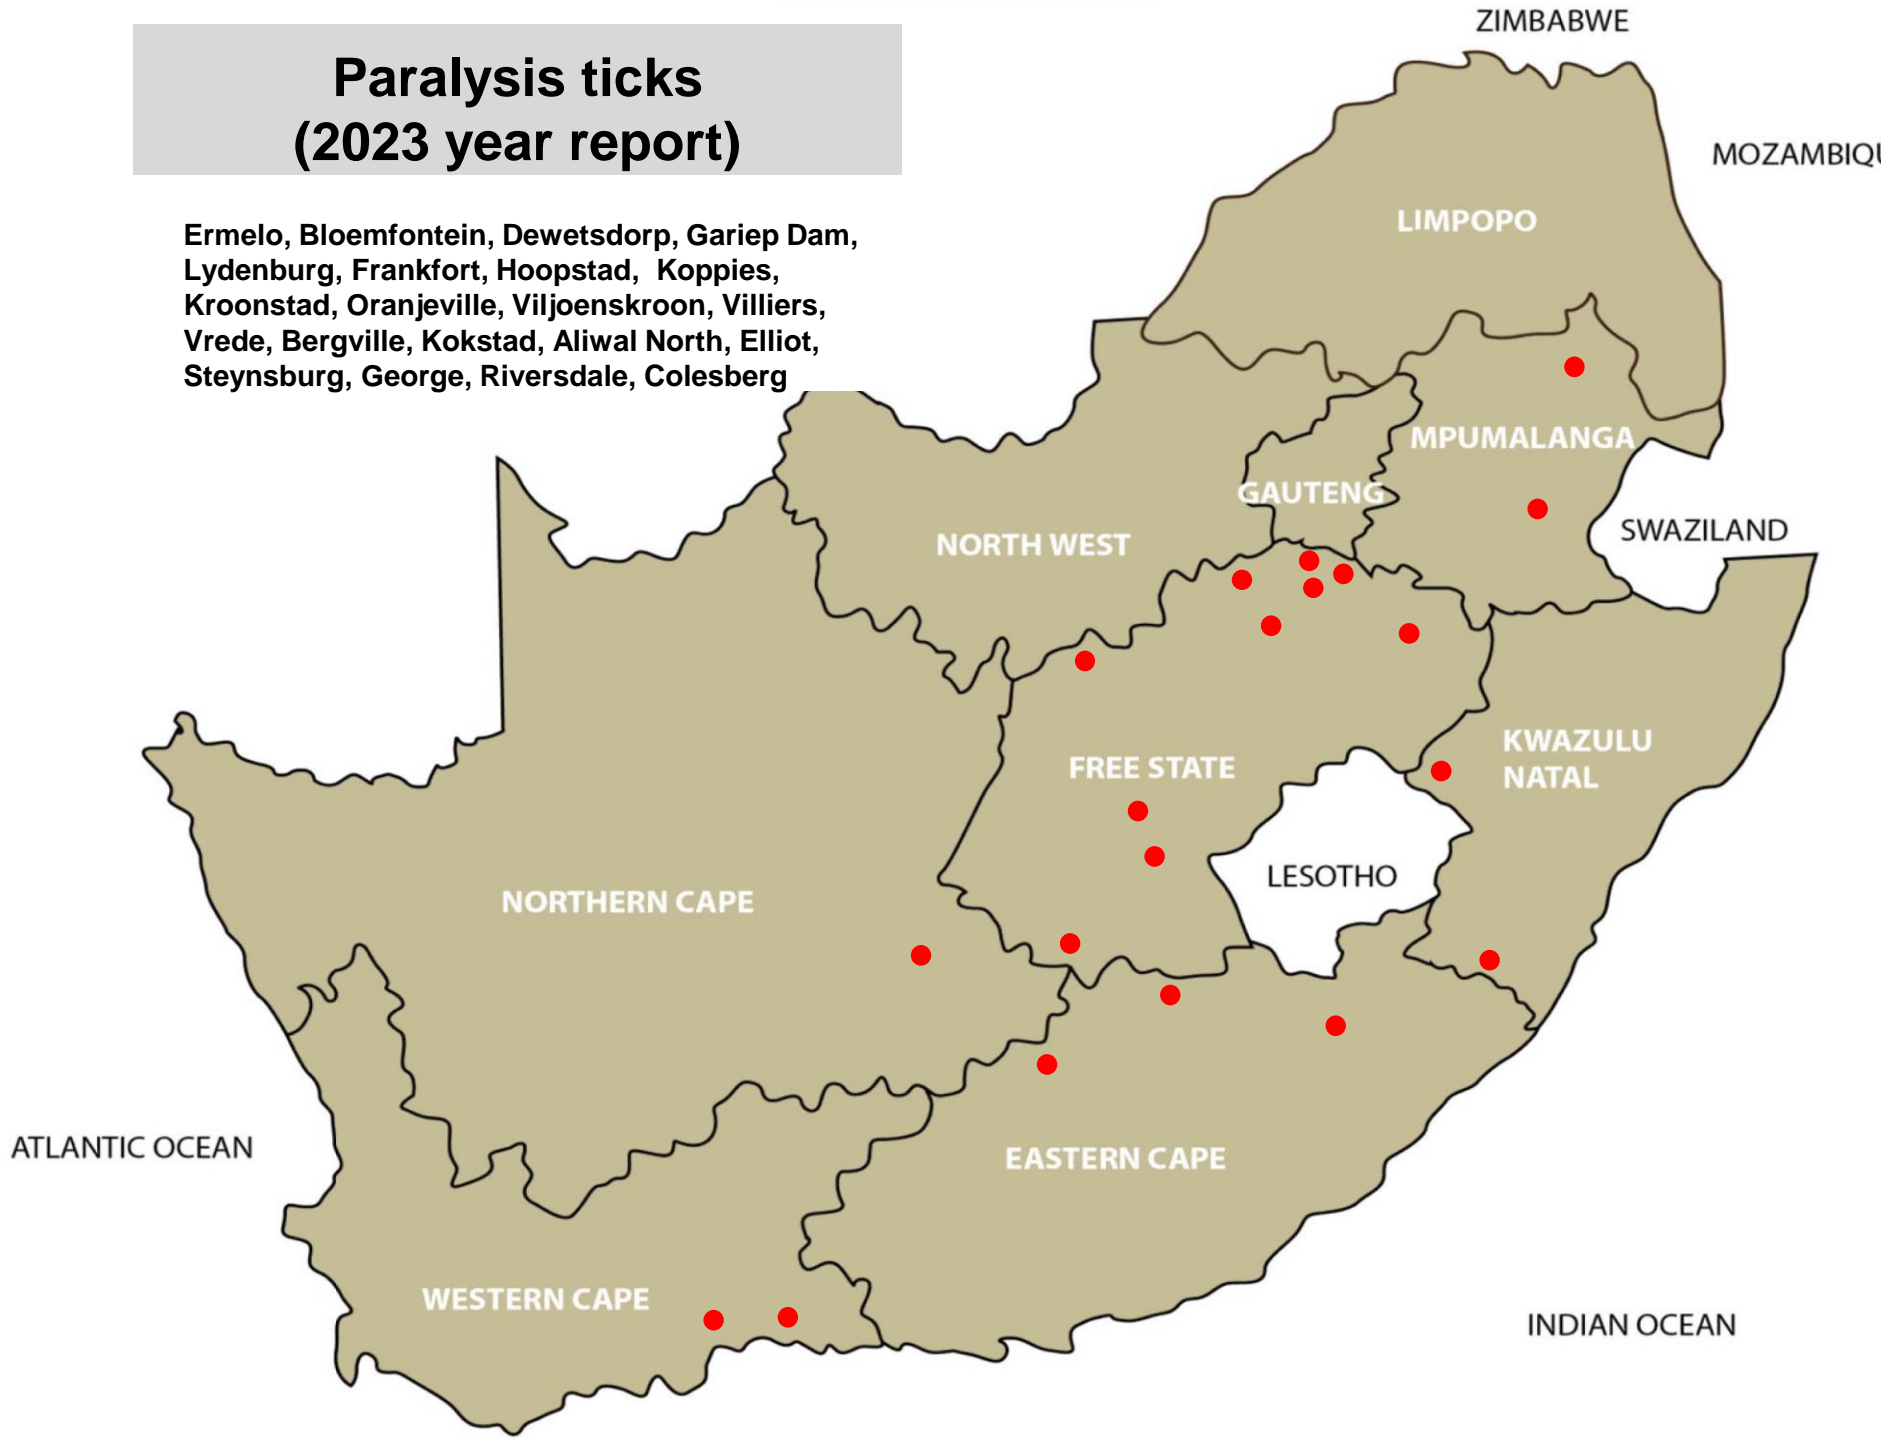

# Brown ear-ticks (2023 year report)

Ermelo, Grootvlei, Lydenburg, Nelspruit, Piet Retief, Standerton, Volksrust, Bapsfontein, Bronkhorstspuit, Hammanskraal, Pretoria, Bela-Bela, Mokopane, Modimolle, Polokwane, Thabazimbi, Tzaneen, Brits, Klerksdorp, Leeudoringstad, Rustenburg, Schweizer-Reneke, Zeerust, Clocolan, Frankfort, Harrismith, Koppies, Oranjeville, Parys, Viljoenskroon, Villiers, Vrede, Bergville, Dundee, Eshowe, Estcourt, Kokstad, Mtubatuba, Pongola, Underberg, Vryheid, Elliot, George, Humansdorp, Oudtshoorn, De Aar

# Bont-legged ticks (2023 year report)

Bethal, Ermelo, Lydenburg, Nelspruit, Standerton, Bapsfontein, Bronkhorstspuit, Hammanskraal, Pretoria, Bela-Bela, Hoedspruit, Mokopane, Polokwane, Tzaneen, Christiana, Klerksdorp, Leeudoringstad, Rustenburg, Schweizer-Reneke, Stella, Zeerust, Bloemfontein, Bultfontein, Clocolan, Ficksburg, Gariep Dam, Harrismith, Hoopstad, Kroonstad, Memel, Oranjeville, Parys, Reitz, Viljoenskroon, Villiers, Vrede, Warden, Winburg, Bergville, Dundee, Eshowe, Kokstad, Pongola, Underberg, Adelaide, Bathurst, Elliot, Humansdorp, Steynsburg, Uitenhage, Beaufort West, Caledon, Oudtshoorn, Calvinia, De Aar, Kathu, Kimberley, Kuruman, Upington, Postmasburg

# Red-legged ticks (2023 year report)

Lydenburg, Nelspruit, Standerton, Bapsfontein, Christiana, Hoedspruit, Potchefstroom, Schweizer-Reneke, Bultfontein, Clocolan, Hoopstad, Kroonstad, Memel, Oranjeville, Parys, Viljoenskroon, Vrede, Warden, Wesselsbron, Winburg, Zastron, Kokstad, Mooi River, Pongola, Underberg, Aliwal North, Cradock, Elliot, Steynsburg, Colesberg, De Aar, Postmasburg

# Paralysis ticks (2023 year report)

Ermelo, Bloemfontein, Dewetsdorp, Gariep Dam, Lydenburg, Frankfort, Hoopstad, Koppies, Kroonstad, Oranjeville, Viljoenskroon, Villiers, Vrede, Bergville, Kokstad, Aliwal North, Elliot, Steynsburg, George, Riversdale, Colesberg