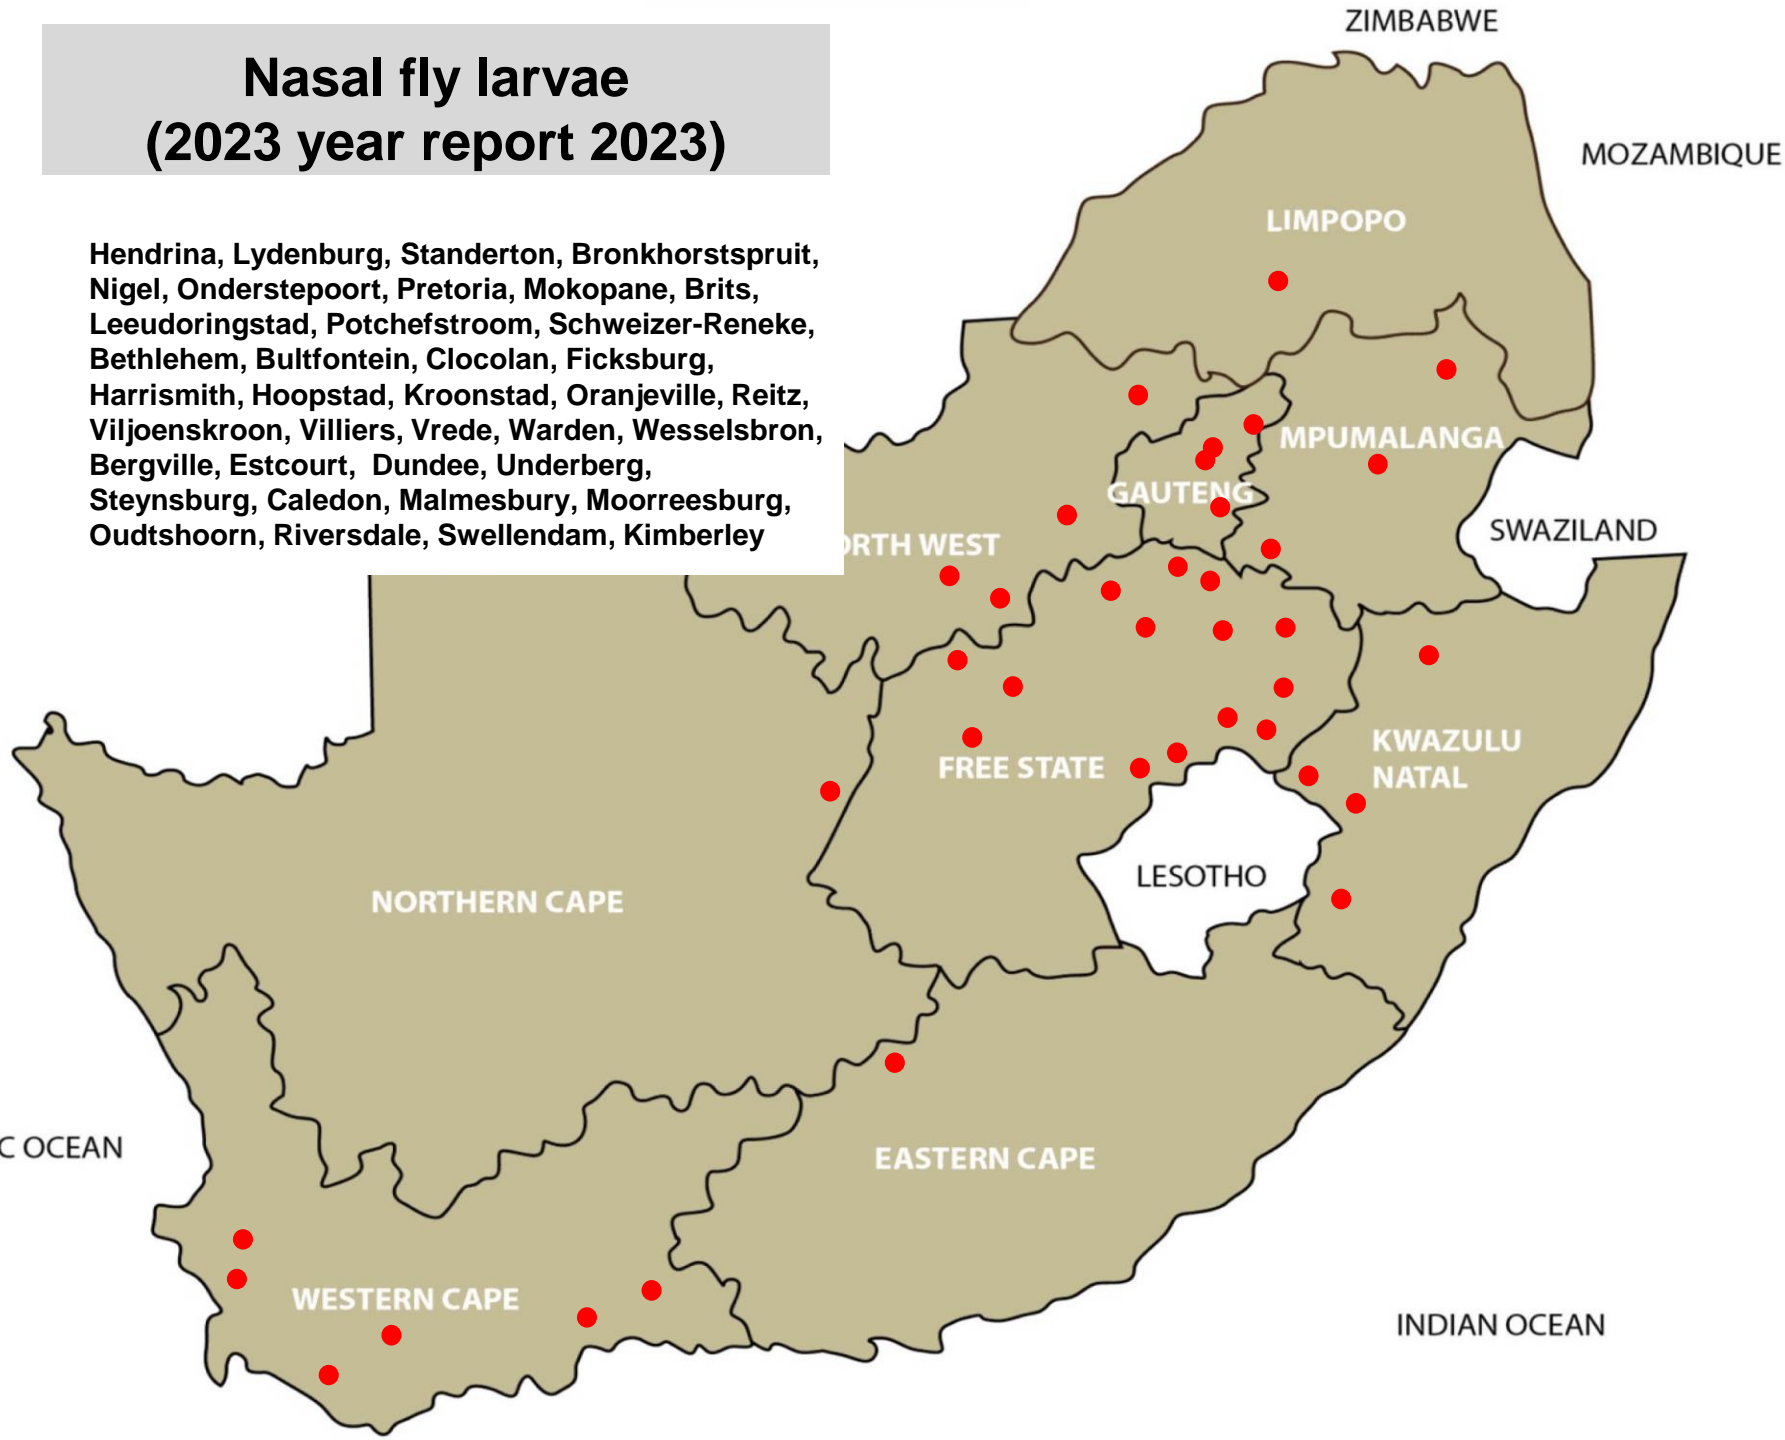

Nasal fly larvae (2023 year report 2023)

Hendrina, Lydenburg, Standerton, Bronkhorstspuit, Nigel, Onderstepoort, Pretoria, Mokopane, Brits, Leeudoringstad, Potchefstroom, Schweizer-Reneke, Bethlehem, Bultfontein, Clocolan, Ficksburg, Harrismith, Hoopstad, Kroonstad, Oranjeville, Reitz, Viljoenskroon, Villiers, Vrede, Warden, Wesselsbron, Bergville, Estcourt, Dundee, Underberg, Steynsburg, Caledon, Malmesbury, Moorreesburg, Oudtshoorn, Riversdale, Swellendam, Kimberley