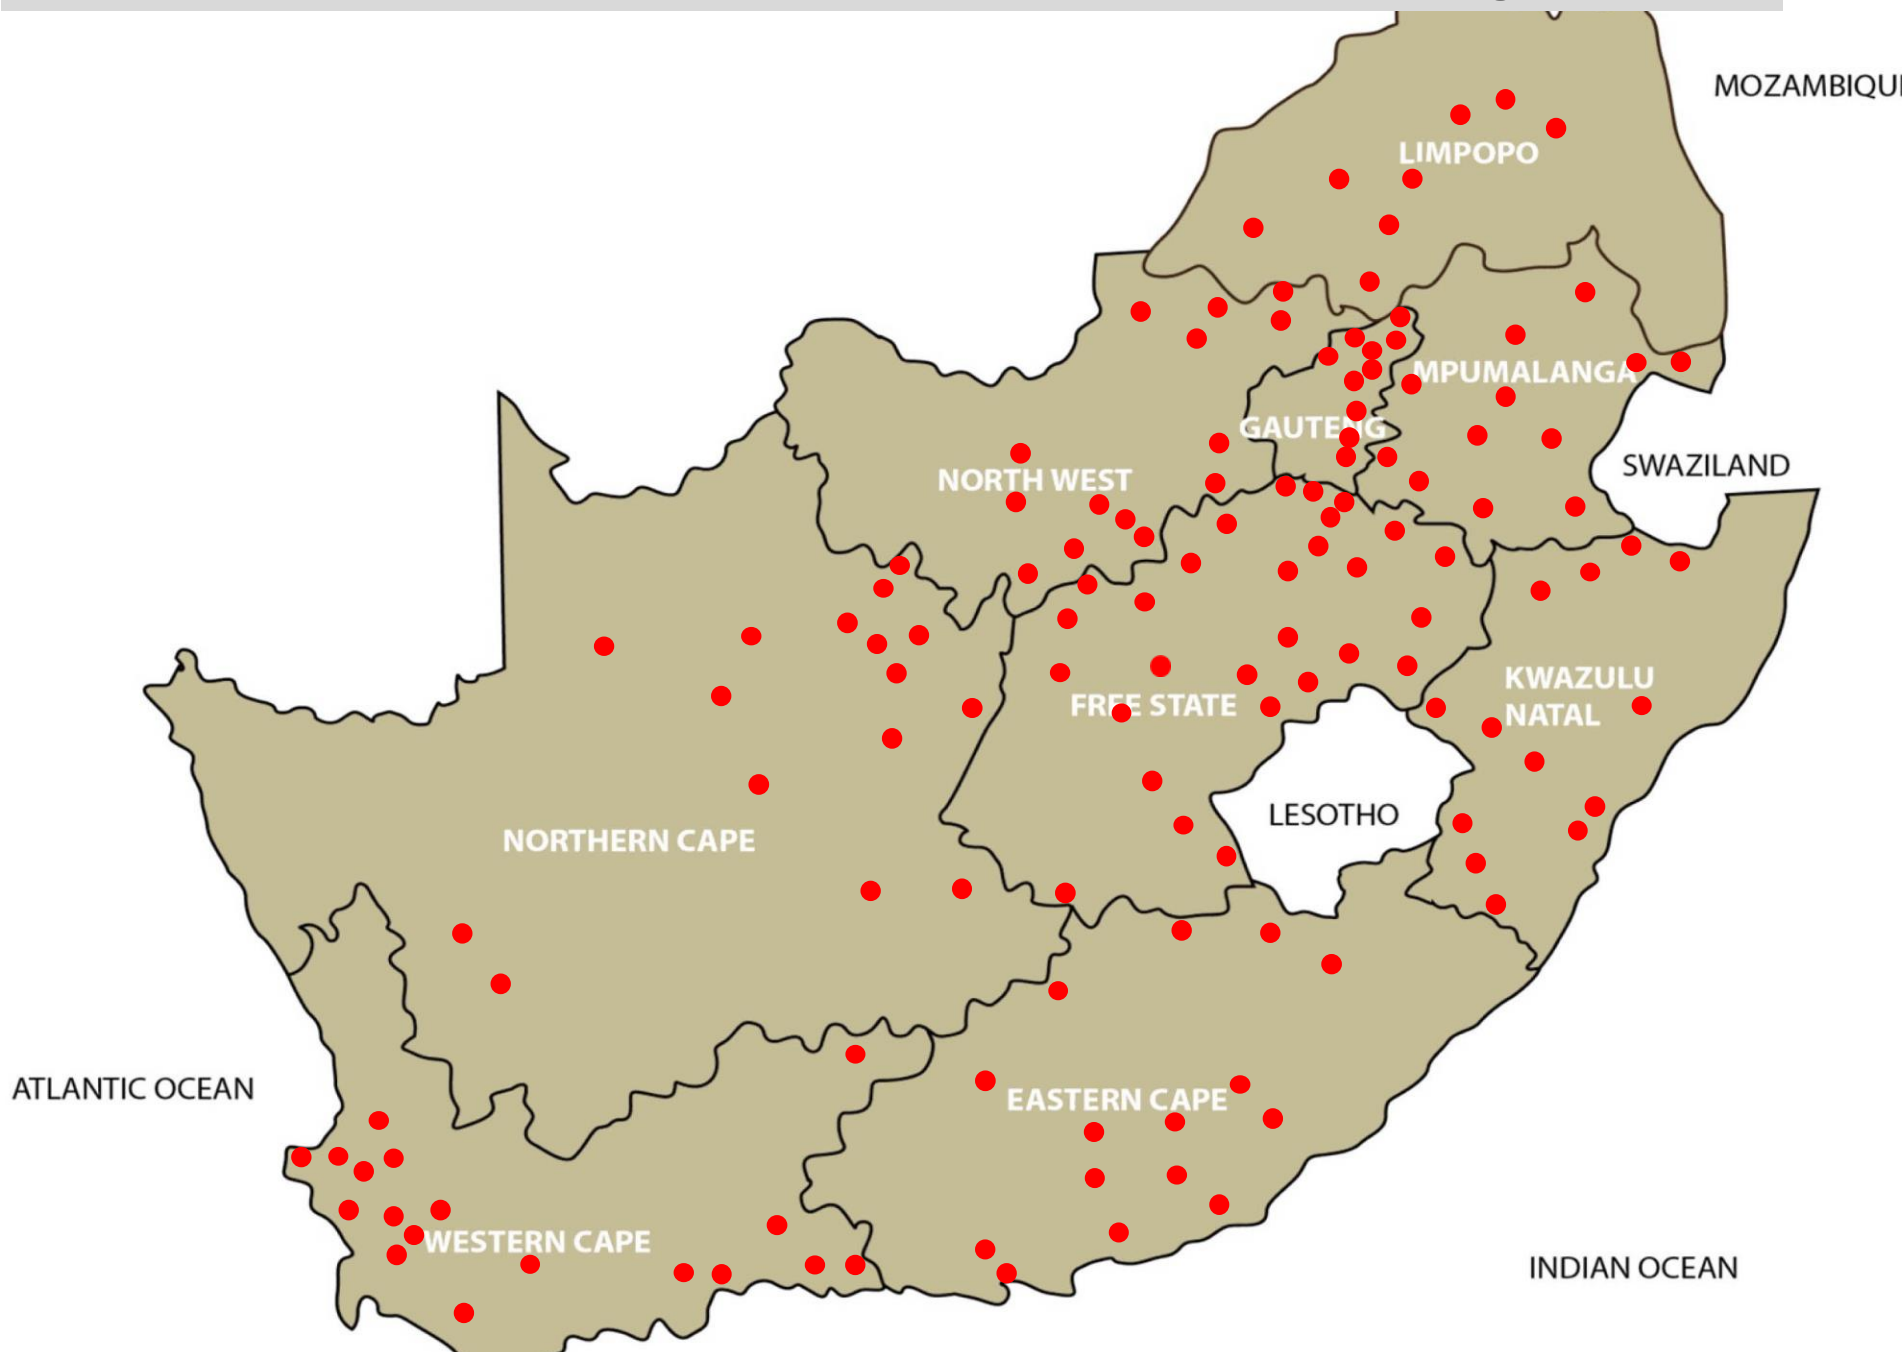

# Internal parasites – Roundworms (2023 year report)

Bethal, Delmas, Ermelo, Grootvlei, Hendrina, Lydenburg, Malalane, Middelburg, Nelspruit, Piet Retief, Standerton, Volksrust, Bapsfontein, Bronkhorstspuit, Hammanskraal, Irene, Magaliesburg, Nigel, Onderstepoort, Pretoria, Bela-Bela, Hoedspruit, Modimolle, Mokopane, Polokwane, Bloemhof, Brits, Christiana, Klerksdorp, Leeudoringstad, Potchefstroom, Rustenburg, Schweizer-Reneke, Stella, Vryburg, Zeerust, Bethlehem, Bloemfontein, Bothaville, Bultfontein, Clocolan, Dewetsdorp, Excelsior, Ficksburg, Frankfort, Gariep Dam, Harrismith, Hertzogville, Hoopstad, Koppies, Kroonstad, Memel, Oranjeville, Parys, Reitz, Senekal, Smithfield, Viljoenskroon, Villiers, Vrede, Warden, Wesselsbron, Winburg, Zastron, Bergville, Camperdown, Dundee, Eshowe, Estcourt, Howick, Ixopo, Kokstad, Mooi River, Mtubatuba, Newcastle, Vryheid, Underberg, Adelaide, Alexandria, Aliwal North, Barkly East, Cradock, Elliot, Graaff-Reinet, Grahamstown, Humansdorp, Middelburg, Port Alfred, Queenstown, Somerset-East, Steynsburg, Stutterheim, Uitenhage, Beaufort West, Caledon, Darling, George, Heidelberg, Malmesbury, Moorreesburg, Oudtshoorn, Paarl, Riversdal, Stellenbosch, Swellendam, Vredenburg, Worcester, Colesberg, Kathu, Kimberley, Postmasburg, Upington,