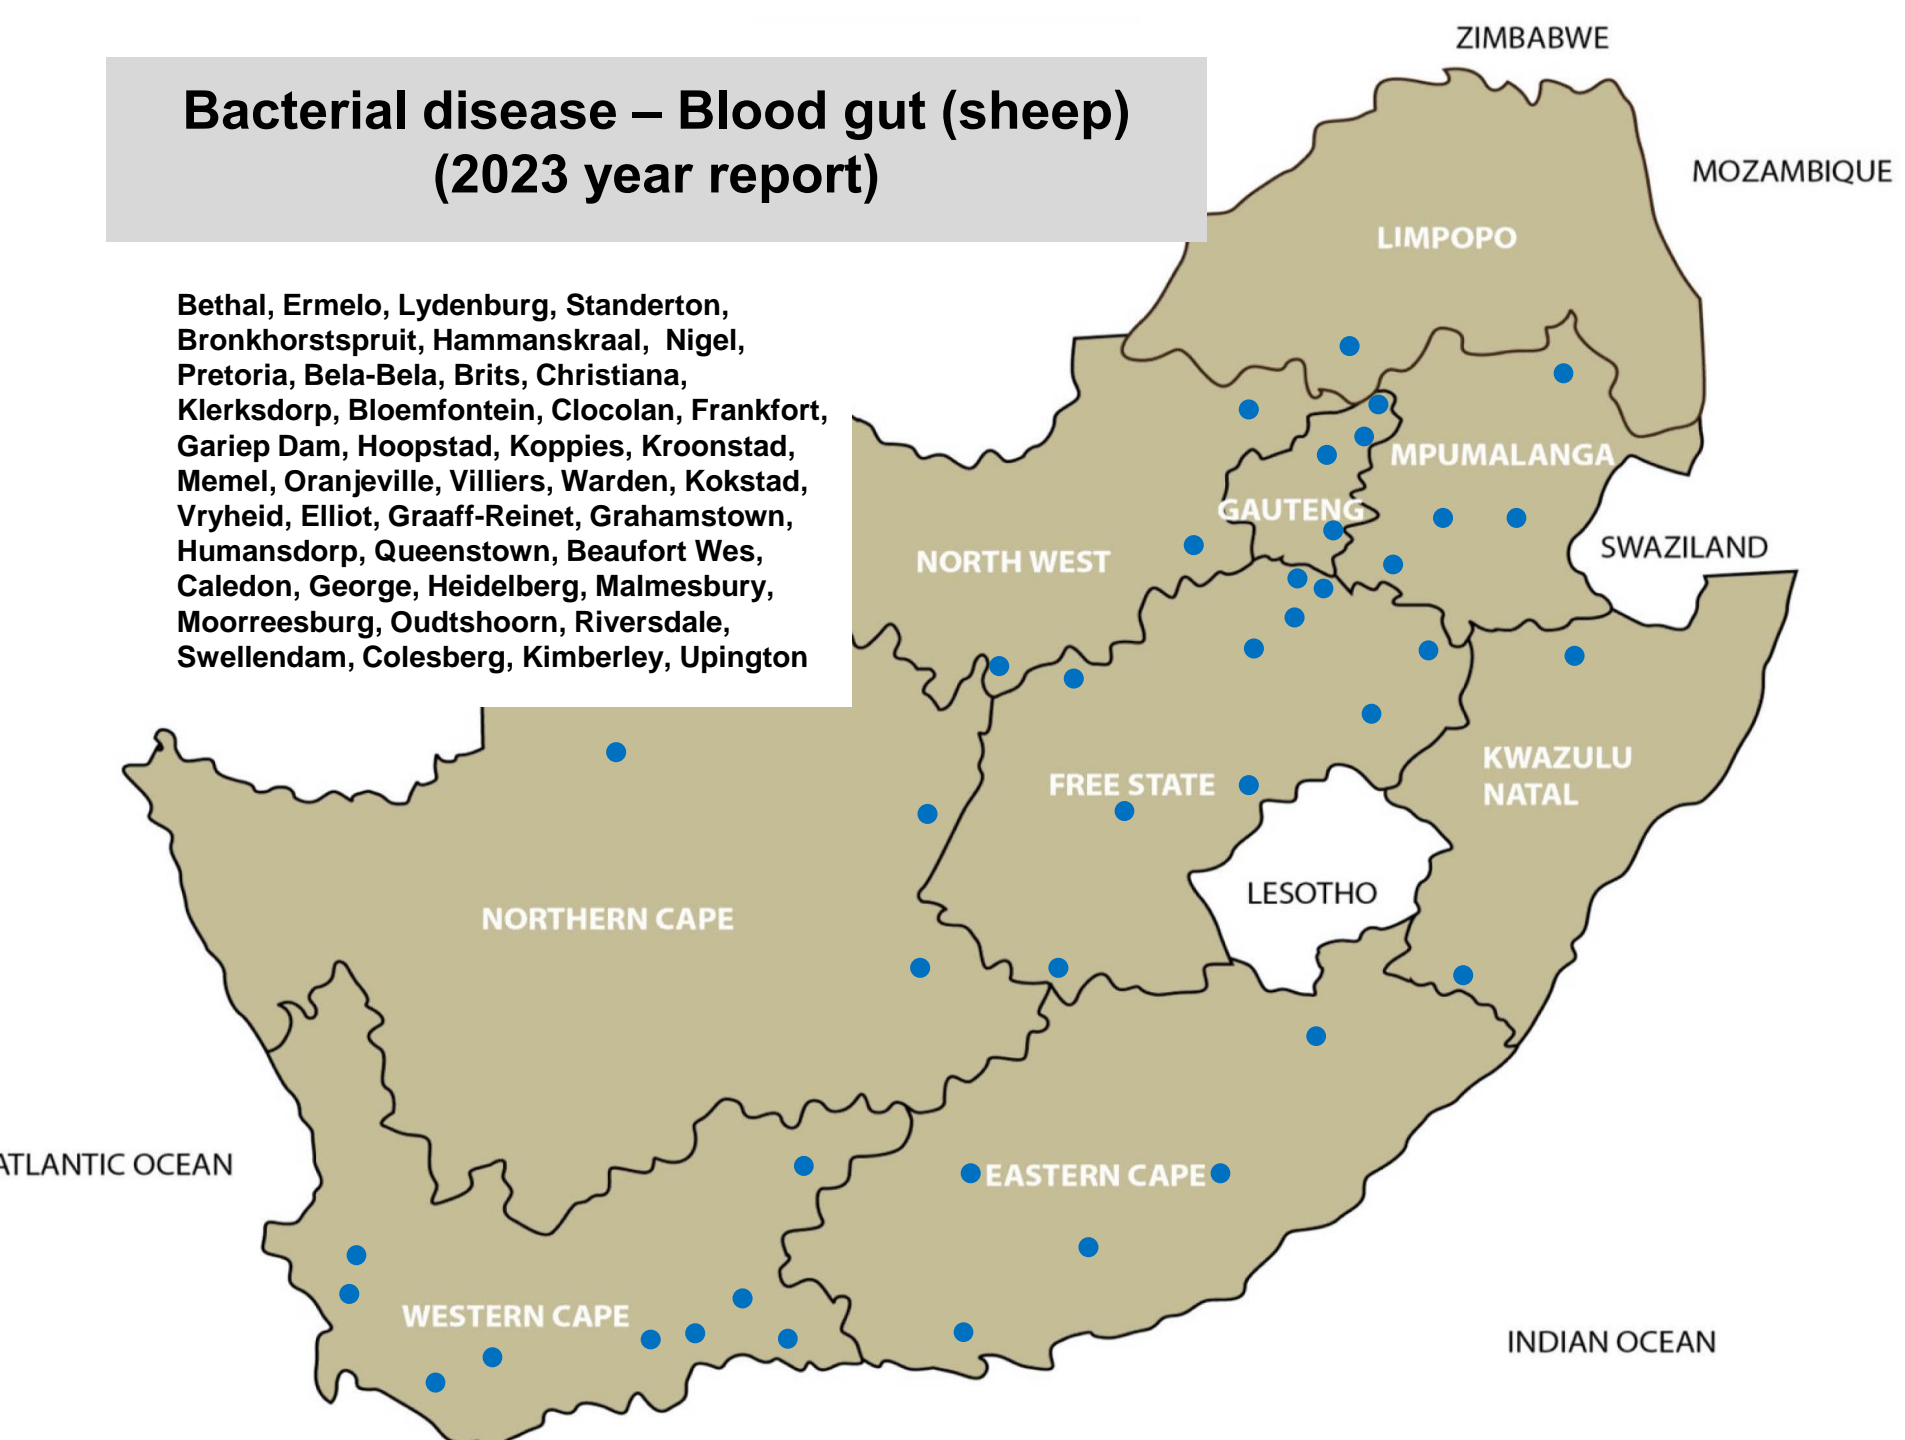

Bacterial disease – Blood gut (sheep) (2023 year report)

Bethal, Ermelo, Lydenburg, Standerton, Bronkhorstspuit, Hammanskraal, Nigel, Pretoria, Bela-Bela, Brits, Christiana, Klerksdorp, Bloemfontein, Clocolan, Frankfort, Gariiep Dam, Hoopstad, Koppies, Kroonstad, Memel, Oranjeville, Villiers, Warden, Kokstad, Vryheid, Elliot, Graaff-Reinet, Grahamstown, Humansdorp, Queenstown, Beaufort Wes, Caledon, George, Heidelberg, Malmesbury, Moorreesburg, Oudtshoorn, Riversdale, Swellendam, Colesberg, Kimberley, Upington