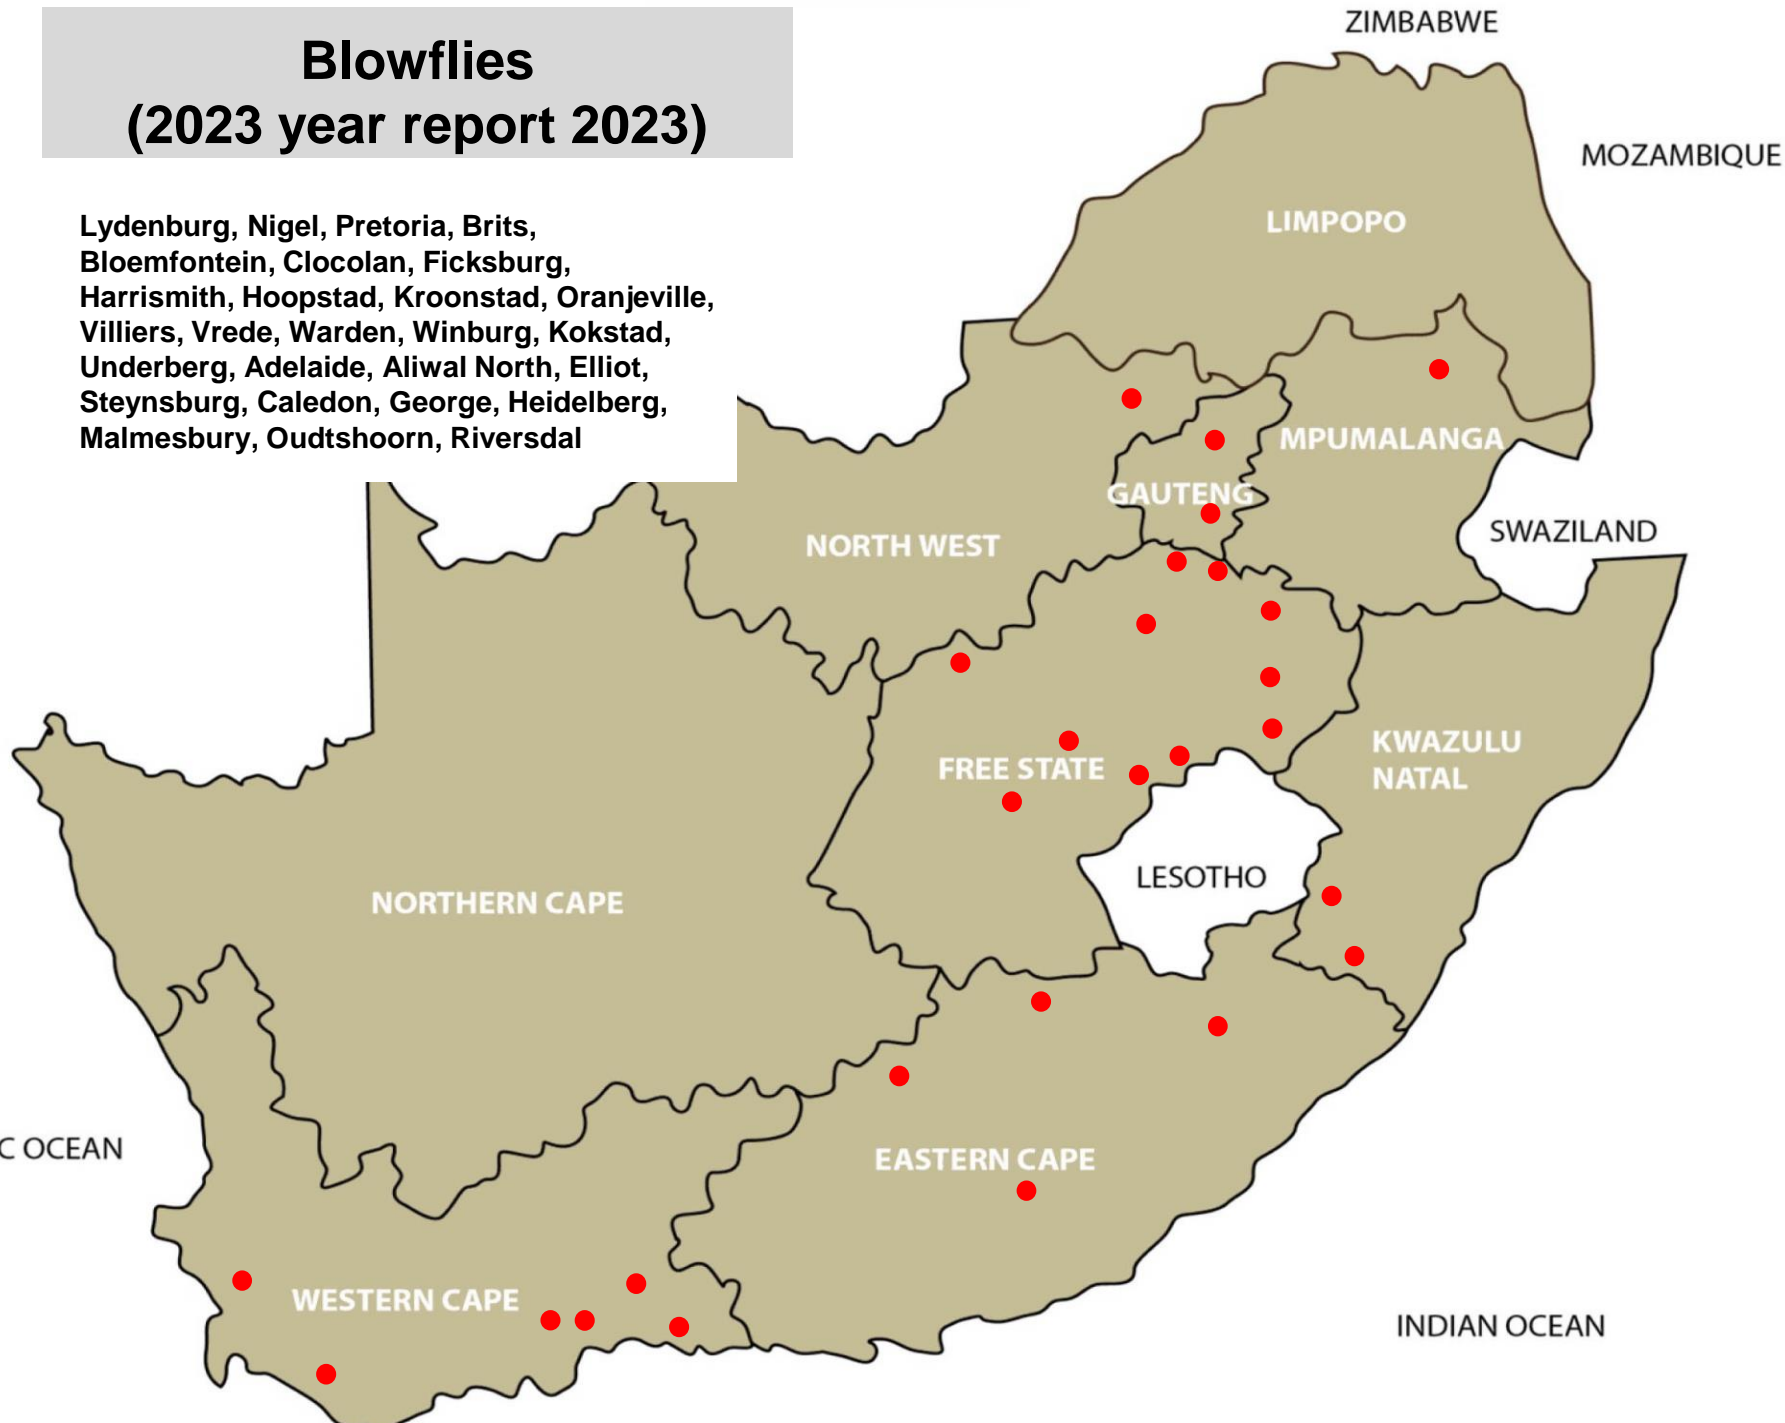

# Sheep scab (2023 year report)

Onderstepoort, Pretoria, Frankfort, Kroonstad,  
Oranjeville, Smithfield, Viljoenskroon, Villiers,  
Underberg, Graaff-Reinet, Queenstown, Beaufort West,  
Riversdale, Wellington, Colesberg, De Aar, Kimberley,  
Prieska, Sutherland

# Mange (2023 year report)

Delmas, Standerton, Christiana, Leeudoringstad, Potchefstroom, Vryburg, Zeerust, Bultfontein, Excelsior, Frankfort, Hoopstad, Memel, Reitz, Warden, Wesselsbron, Winburg, Underberg, Graaff-Reinet, Caledon, Colesberg

# Itch mite (2023 year report)

Lydenburg, Standerton, Onderstepoort, Pretoria,  
Bloemfontein, Senekal, Winburg, Underberg,  
Oudtshoorn

# Blowflies (2023 year report 2023)

Lydenburg, Nigel, Pretoria, Brits,  
Bloemfontein, Clocolan, Ficksburg,  
Harrismith, Hoopstad, Kroonstad, Oranjeville,  
Villiers, Vrede, Warden, Winburg, Kokstad,  
Underberg, Adelaide, Aliwal North, Elliot,  
Steynsburg, Caledon, George, Heidelberg,  
Malmesbury, Oudtshoorn, Riversdal