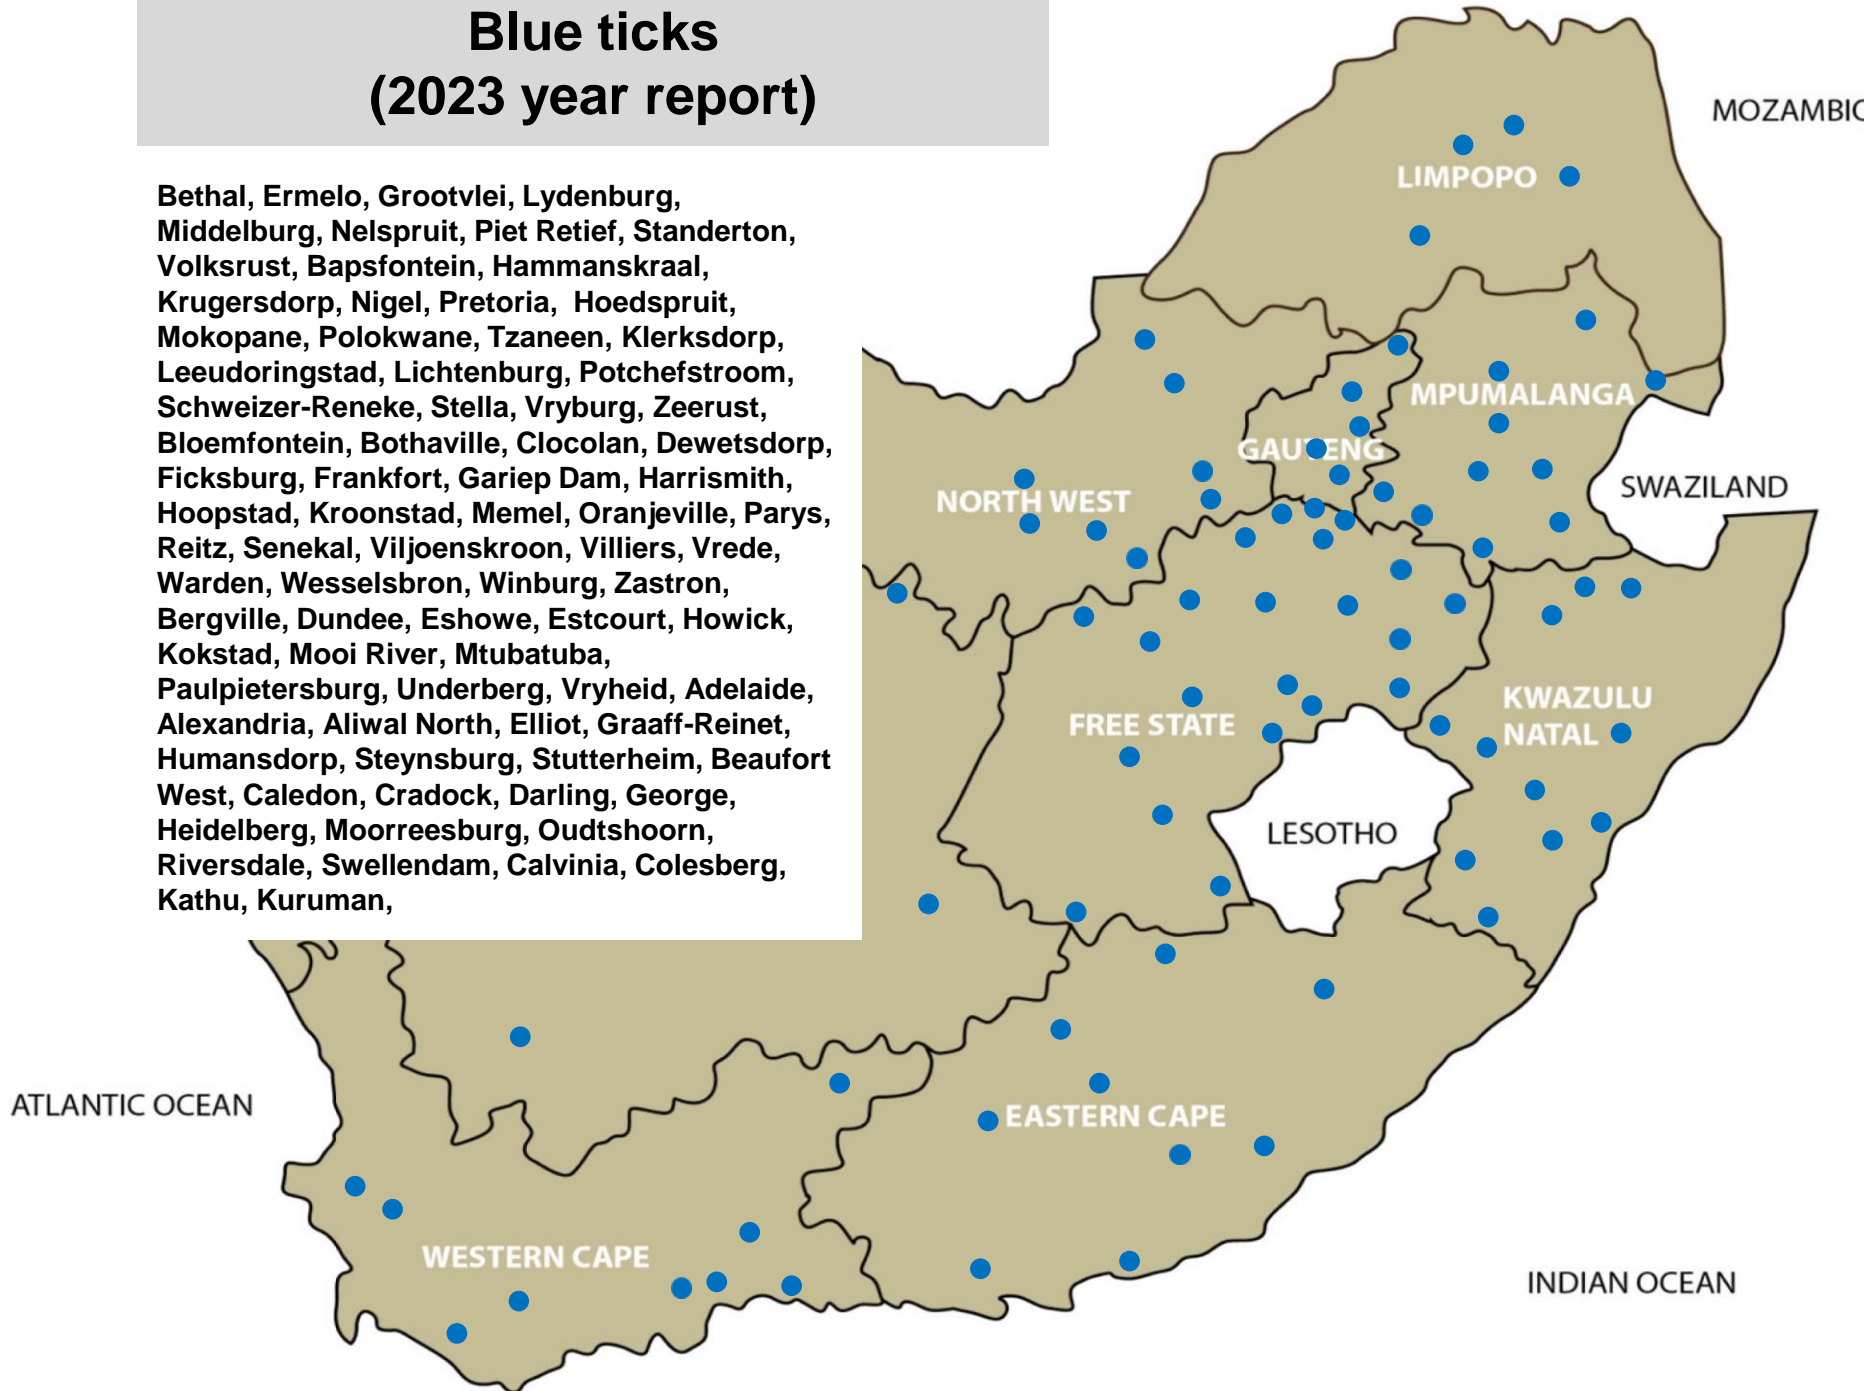

# Internal parasites Conical flukes - Paramphistomes (2022 year report)

Bethal, Delmas, Grootvlei, Lydenburg, Nelspruit, Standerton, Volksrust, Bapsfontein, Nigel, Pretoria, Klerksdorp, Schweizer-Reneke, Bloemfontein, Clocolan, Dewetsdorp, Ficksburg, Frankfort, Gariep Dam, Hoopstad, Koppies, Oranjeville, Reitz, Viljoenskroon, Vrede, Warden, Winburg, Bergville, Estcourt, Kokstad, Mooi River, Underberg, Vryheid, Alexandria, Elliot, Somerset East, Steynsburg, George, Malmesbury, Oudtshoorn, Riversdale, Colesberg, Postmasburg

# Internal parasites – *Parafilaria* (2023 year report)

Pretoria, Rustenburg, Eshowe, Mtubatuba

# Blue ticks (2023 year report)

Bethal, Ermelo, Grootvlei, Lydenburg, Middelburg, Nelspruit, Piet Retief, Standerton, Volksrust, Bapsfontein, Hammanskraal, Krugersdorp, Nigel, Pretoria, Hoedspruit, Mokopane, Polokwane, Tzaneen, Klerksdorp, Leeudoringstad, Lichtenburg, Potchefstroom, Schweizer-Reneke, Stella, Vryburg, Zeerust, Bloemfontein, Bothaville, Clocolan, Dewetsdorp, Ficksburg, Frankfort, Gariep Dam, Harrismith, Hoopstad, Kroonstad, Memel, Oranjeville, Parys, Reitz, Senekal, Viljoenskroon, Villiers, Vrede, Warden, Wesselsbron, Winburg, Zastron, Bergville, Dundee, Eshowe, Estcourt, Howick, Kokstad, Mooi River, Mtubatuba, Paulpietersburg, Underberg, Vryheid, Adelaide, Alexandria, Aliwal North, Elliot, Graaff-Reinet, Humansdorp, Steynsburg, Stutterheim, Beaufort West, Caledon, Cradock, Darling, George, Heidelberg, Moorreesburg, Oudtshoorn, Riversdale, Swellendam, Calvinia, Colesberg, Kathu, Kuruman,

# Resistant blue ticks (2023 year report)

Lydenburg, Nelspruit, Pretoria, Polokwane, Clocolan,  
Viljoenskroon, Winburg, Bergville, Kokstad, Mtubatuba,  
Underberg, Elliot, George