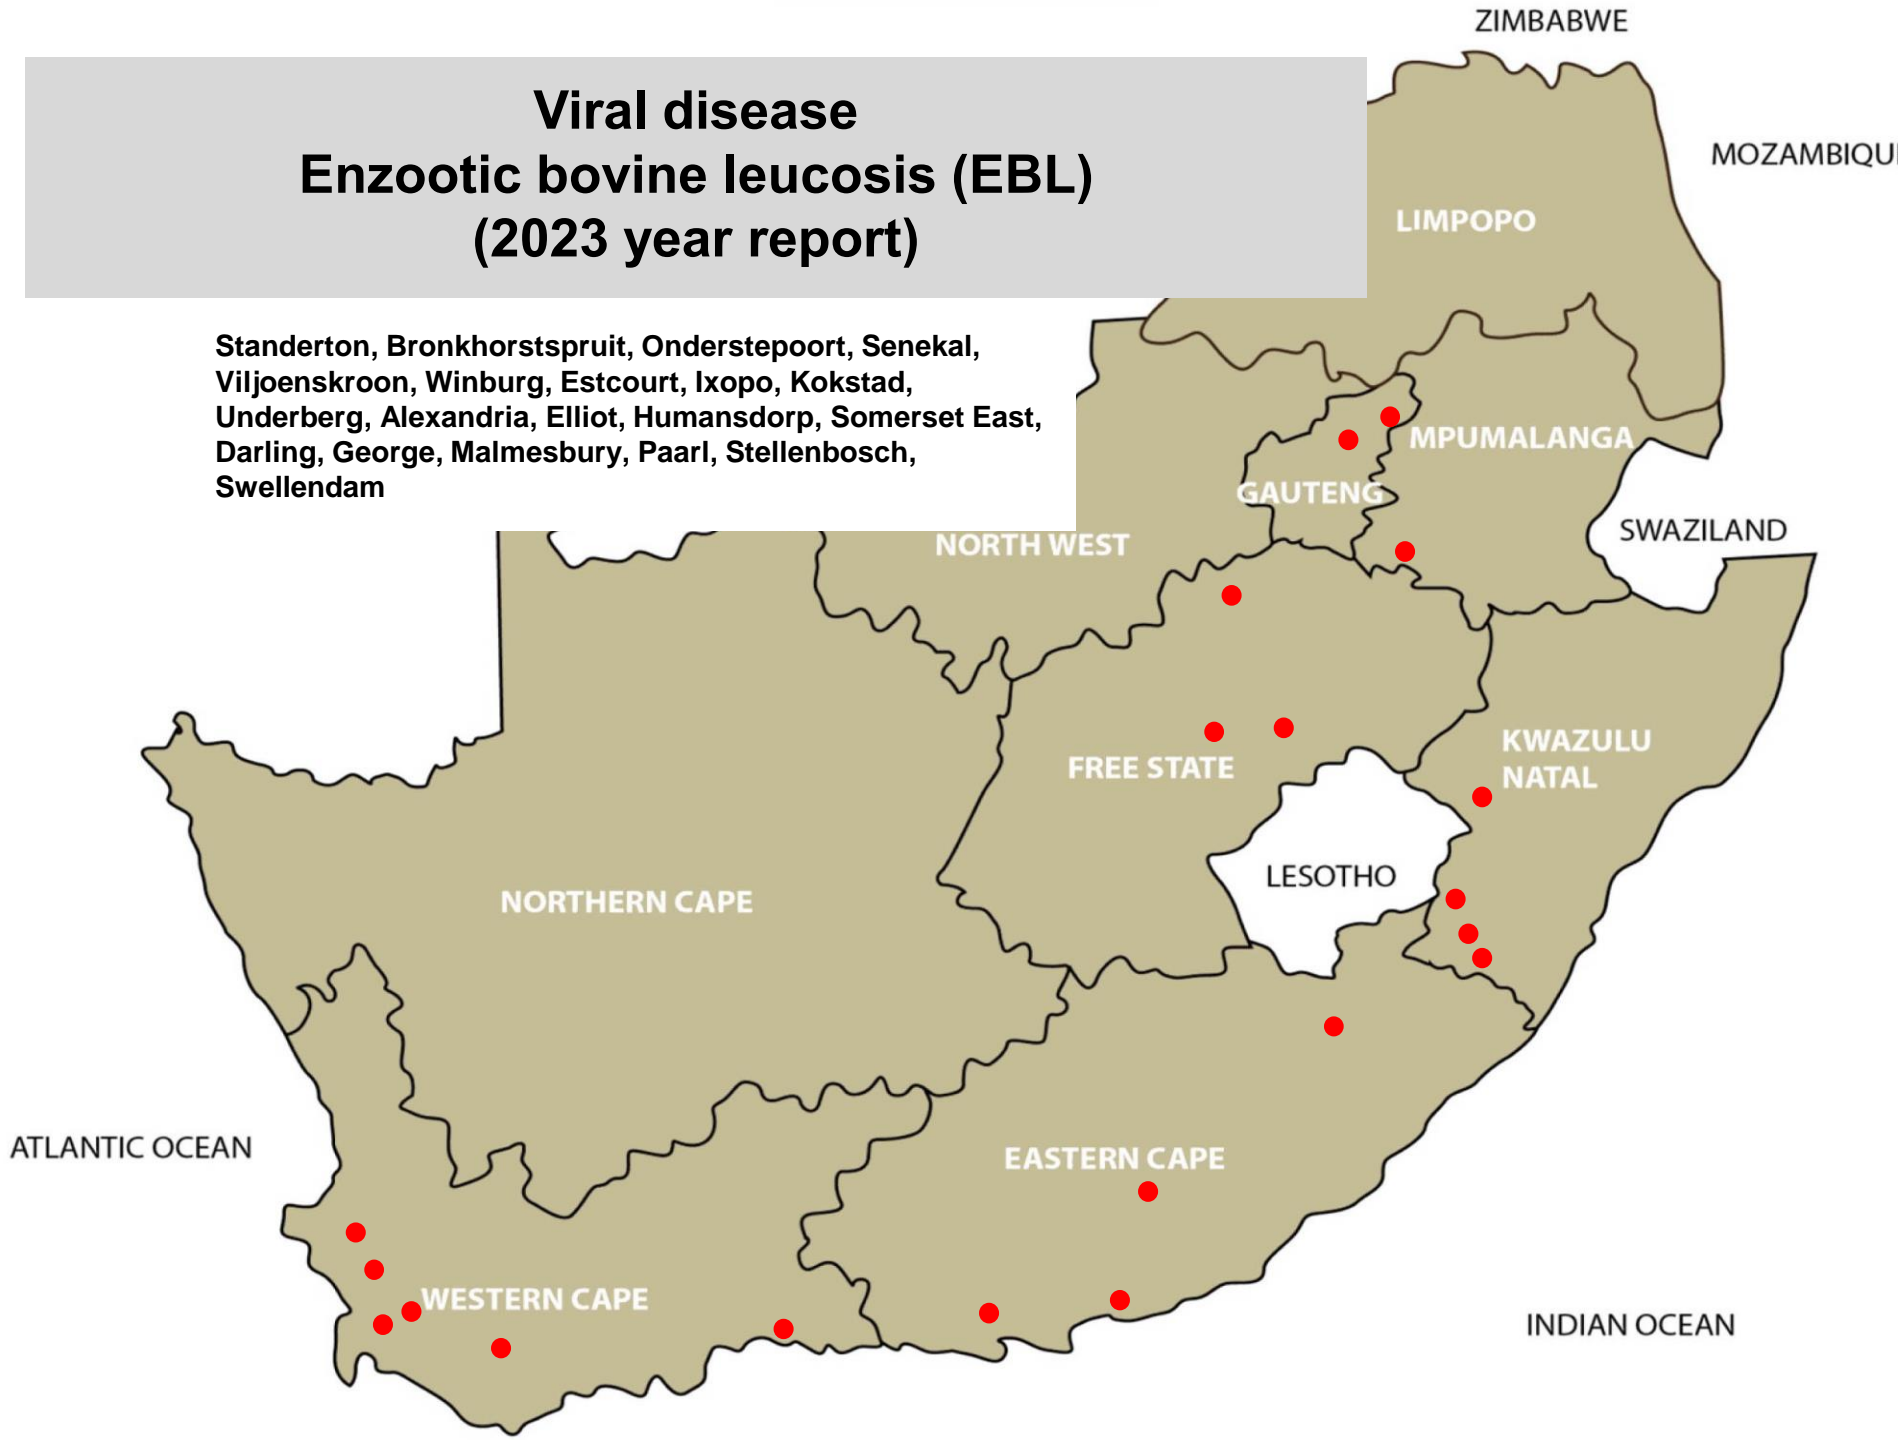

# Viral disease

## Bovine respiratory syncytial viral disease (BRSV)

### (2023 year report)

Hendrina, Standerton, Winburg,  
Koppies, Malmesbury, Swellendam

# Viral disease Enzootic bovine leucosis (EBL) (2023 year report)

Standerton, Bronkhorstspuit, Onderstepoort, Senekal, Viljoenskroon, Winburg, Estcourt, Ixopo, Kokstad, Underberg, Alexandria, Elliot, Humansdorp, Somerset East, Darling, George, Malmesbury, Paarl, Stellenbosch, Swellendam