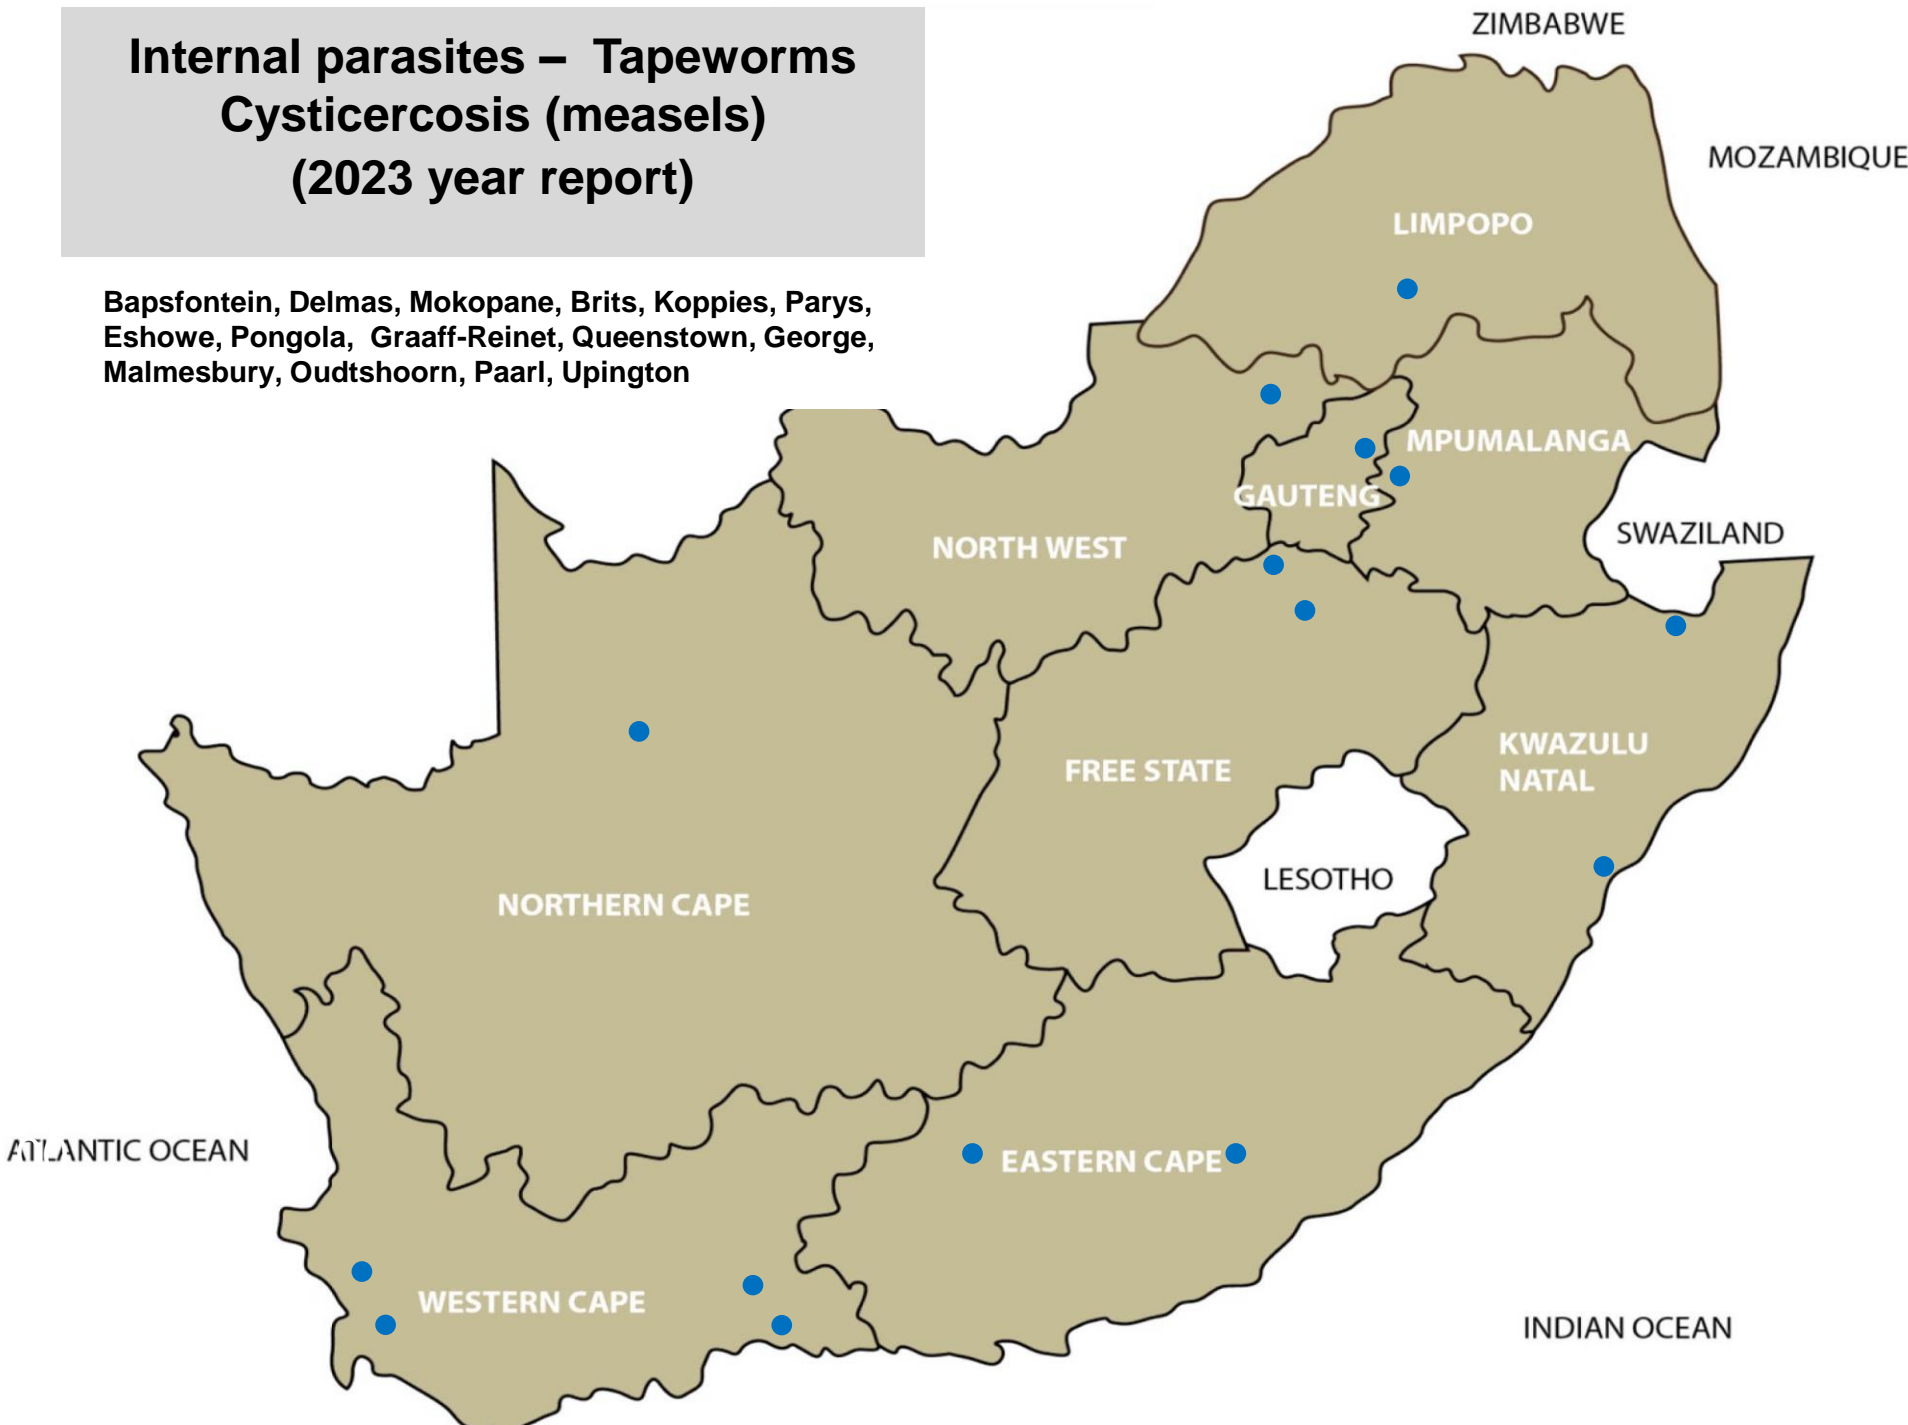

# Internal parasites – Resistant roundworms (2023 year report)

Hendrina, Lydenburg, Bronkhorstspuit, Onderstepoort, Pretoria, Bela-Bela, Modimolle, Mokopane, Polokwane, Brits, Christiana, Klerksdorp, Potchefstroom, Bloemfontein, Bultfontein, Clocolan, Gariiep Dam, Hoopstad, Kroonstad, Memel, Oranjeville, Reitz, Smithfield, Viljoenskroon, Villiers, Vrede, Wesselsbron, Eshowe, Estcourt, Kokstad, Mtubatuba, Underberg, Cradock, Elliot, Graaff-Reinet, Kenton on Sea, Queenstown, Steynsburg, Caledon, George, Malmesbury, Oudtshoorn, Paarl, Stellenbosch

# Internal parasites – Tapeworms (2023 year report)

Bethal, Lydenburg, Nelspruit, Volksrust, Bapsfontein, Hammanskraal, Nigel, Onderstepoort, Pretoria, Modimolle, Polokwane, Brits, Klerksdorp, Leeudoringstad, Potchefstroom, Schweizer-Reneke, Vryburg, Bethlehem, Bloemfontein, Clocolan, Excelsior, Ficksburg, Frankfort, Harrismith, Hoopstad, Koppies, Kroonstad, Memel, Oranjeville, Parys, Reitz, Senekal, Smithfield, Viljoenskroon, Villiers, Warden, Winburg, Zastron, Dundee, Howick, Kokstad, Pongola, Underberg, Alexandria, Aliwal North, Bathurst, Elliot, Graaff-Reinet, Grahamstown, Humansdorp, Queenstown, Uitenhage, Beaufort West, Caledon, George, Malmesbury, Oudtshoorn, Paarl, Riversdale, Colesberg, Kathu, Postmasburg, Upington

# Internal parasites – Tapeworms Cysticercosis (measels) (2023 year report)

Bapsfontein, Delmas, Mokopane, Brits, Koppies, Parys,  
Eshowe, Pongola, Graaff-Reinet, Queenstown, George,  
Malmesbury, Oudtshoorn, Paarl, Upington