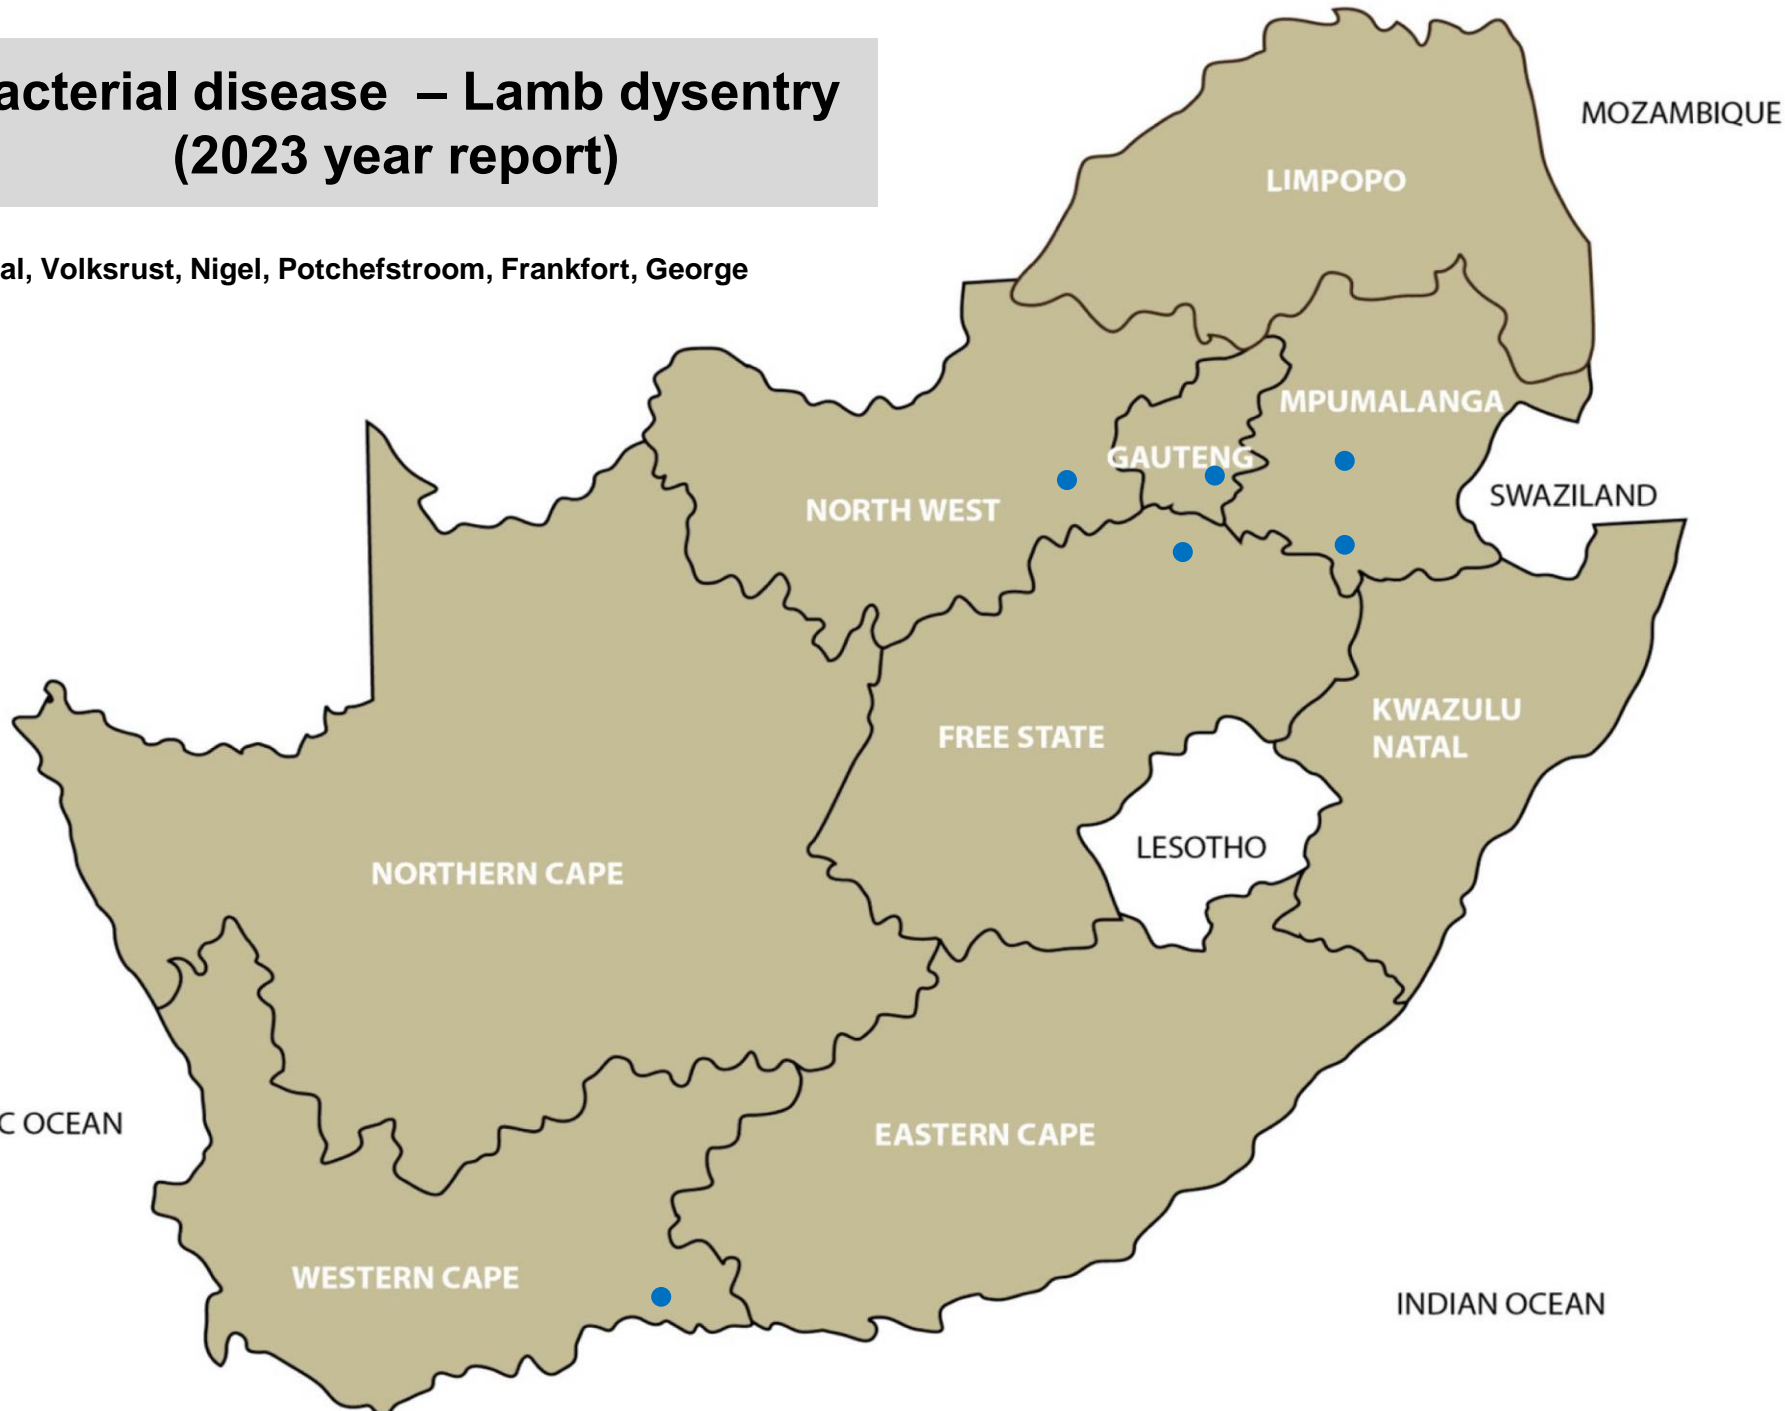

# Bacterial disease – Pulpy kidney (2023 year report)

Ermelo, Lydenburg, Standerton, Bapsfontein, Bronkhorstspuit, Hammanskraal, Pretoria, Polokwane, Christiana, Brits, Lichtenburg, Rustenburg, Bethlehem, Bloemfontein, Bultfontein, Clocolan, Excelsior, Ficksburg, Frankfort, Gariiep Dam, Harrismith, Hoopstad, Koppies, Kroonstad, Oranjeville, Reitz, Senekal, Viljoenskroon, Warden, Wesselsbron, Bergville, Kokstad, Underberg, Alexandria, Barkly East, Elliot, Graaff-Reinet, Humansdorp, Middelburg, Port Alfred, Queenstown, Steynsburg, Uitenhage, Beaufort West, Caledon, George, Malmesbury, Moorreesburg, Oudtshoorn, Paarl, Riversdale, Stellenbosch, Swellendam, Worcester, Colesberg, De Aar, Kathu, Kimberley

# Bacterial disease – Lamb dysentery (2023 year report)

Bethal, Volksrust, Nigel, Potchefstroom, Frankfort, George