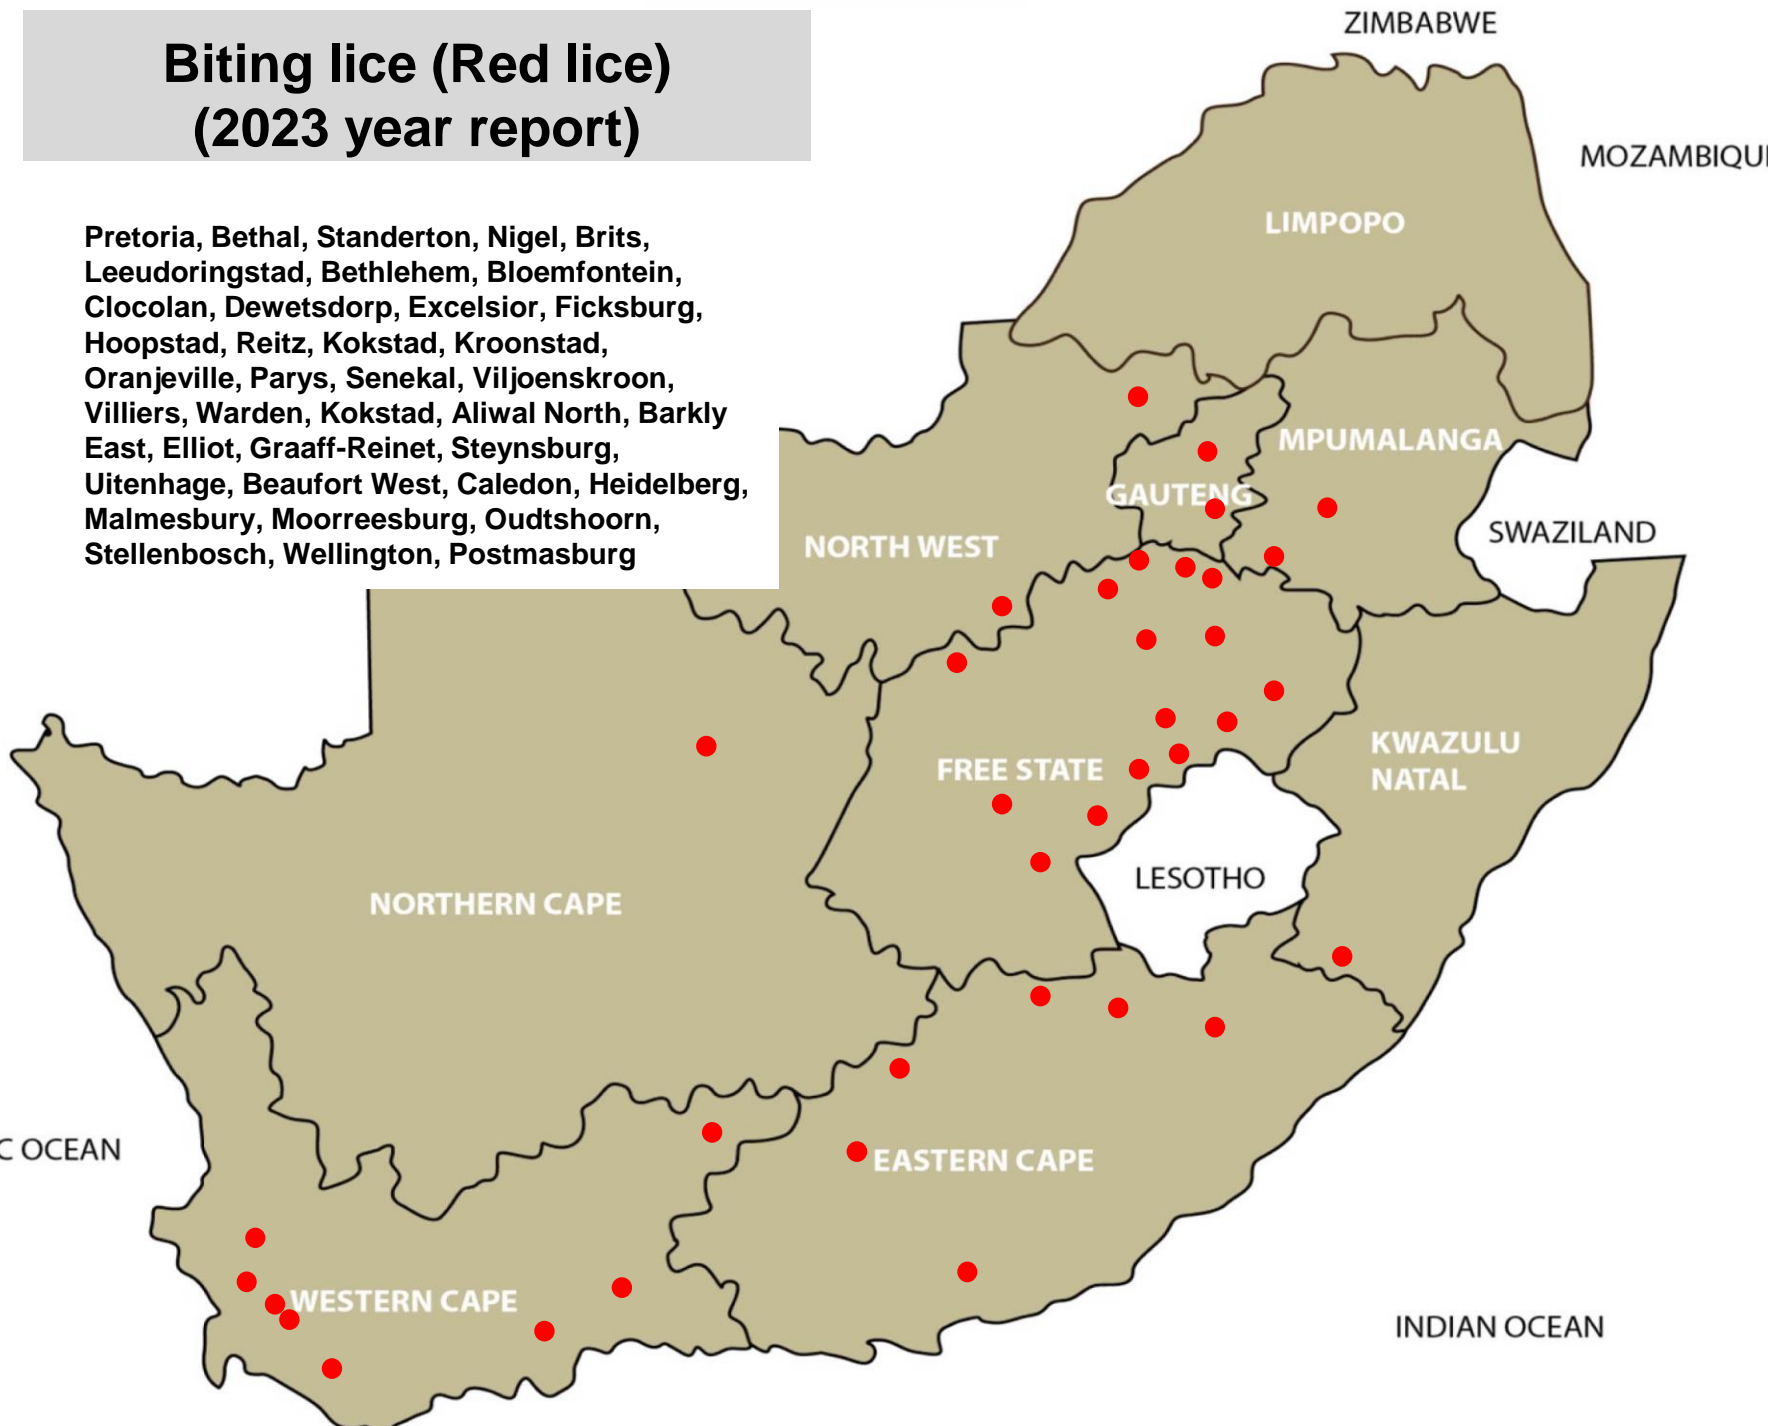

# Bont-legged ticks (2023 year report)

Bethal, Ermelo, Lydenburg, Nelspruit, Standerton, Bapsfontein, Bronkhorstspuit, Hammanskraal, Pretoria, Bela-Bela, Hoedspruit, Mokopane, Polokwane, Tzaneen, Christiana, Klerksdorp, Leeudoringstad, Rustenburg, Schweizer-Reneke, Stella, Zeerust, Bloemfontein, Bultfontein, Clocolan, Ficksburg, Gariep Dam, Harrismith, Hoopstad, Kroonstad, Memel, Oranjeville, Parys, Reitz, Viljoenskroon, Villiers, Vrede, Warden, Winburg, Bergville, Dundee, Eshowe, Kokstad, Pongola, Underberg, Adelaide, Bathurst, Elliot, Humansdorp, Steynsburg, Uitenhage, Beaufort West, Caledon, Oudtshoorn, Calvinia, De Aar, Kathu, Kimberley, Kuruman, Upington, Postmasburg

# Red-legged ticks (2023 year report)

Lydenburg, Nelspruit, Standerton, Bapsfontein, Christiana, Hoedspruit, Potchefstroom, Schweizer-Reneke, Bultfontein, Clocolan, Hoopstad, Kroonstad, Memel, Oranjeville, Parys, Viljoenskroon, Vrede, Warden, Wesselsbron, Winburg, Zastron, Kokstad, Mooi River, Pongola, Underberg, Aliwal North, Cradock, Elliot, Steynsburg, Colesberg, De Aar, Postmasburg

# Paralysis ticks (2023 year report)

Ermelo, Bloemfontein, Dewetsdorp, Gariep Dam, Lydenburg, Frankfort, Hoopstad, Koppies, Kroonstad, Oranjeville, Viljoenskroon, Villiers, Vrede, Bergville, Kokstad, Aliwal North, Elliot, Steynsburg, George, Riversdale, Colesberg

# Biting lice (Red lice) (2023 year report)

Pretoria, Bethal, Standerton, Nigel, Brits, Leeudoringstad, Bethlehem, Bloemfontein, Clocolan, Dewetsdorp, Excelsior, Ficksburg, Hoopstad, Reitz, Kokstad, Kroonstad, Oranjeville, Parys, Senekal, Viljoenskroon, Villiers, Warden, Kokstad, Aliwal North, Barkly East, Elliot, Graaff-Reinet, Steynsburg, Uitenhage, Beaufort West, Caledon, Heidelberg, Malmesbury, Moorreesburg, Oudtshoorn, Stellenbosch, Wellington, Postmasburg