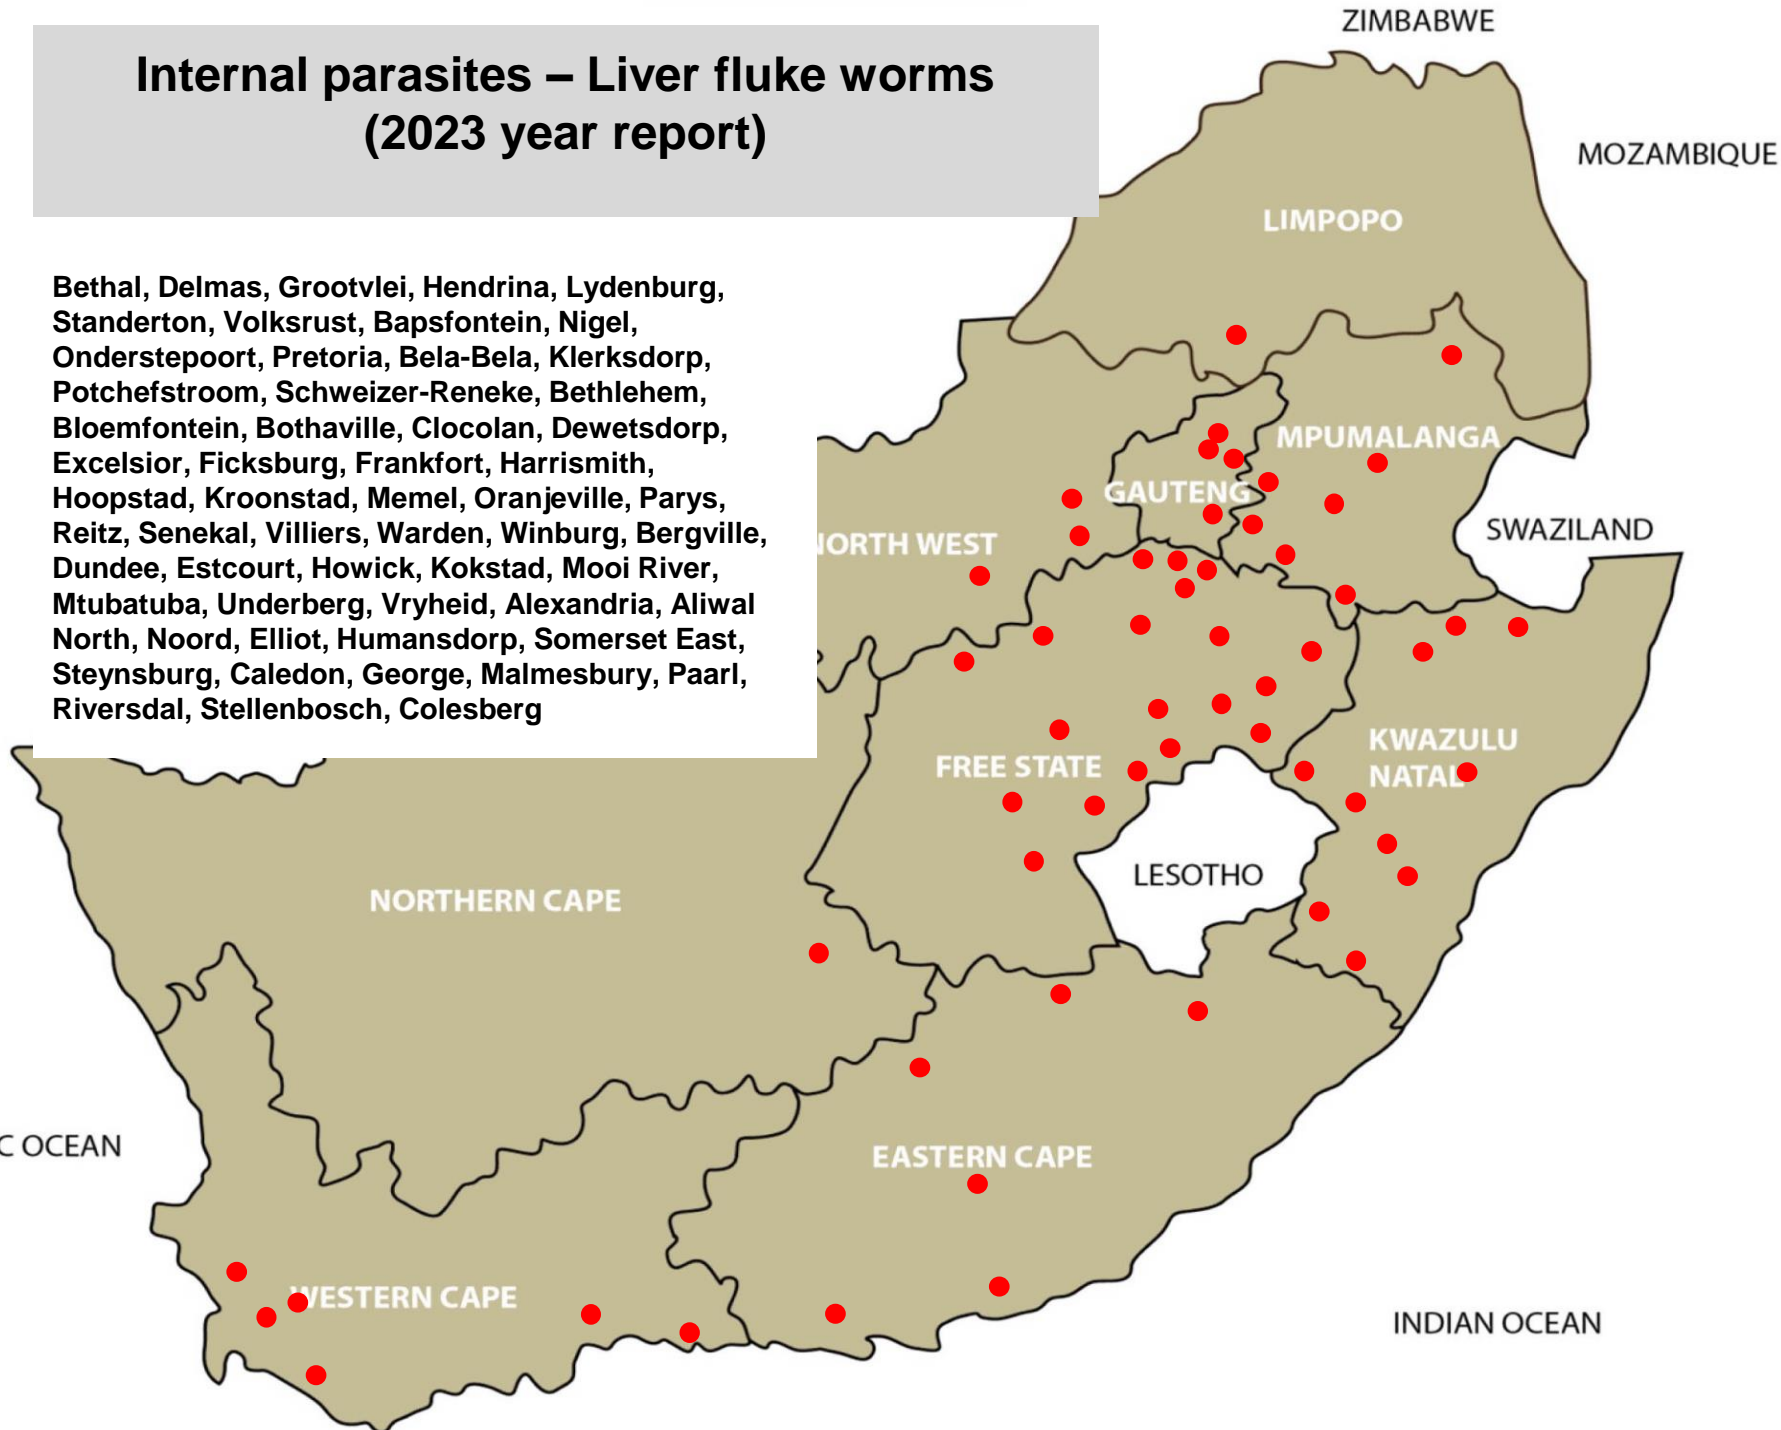

Internal parasites – Liver fluke worms (2023 year report)

Bethal, Delmas, Grootvlei, Hendrina, Lydenburg, Standerton, Volksrust, Bapsfontein, Nigel, Onderstepoort, Pretoria, Bela-Bela, Klerksdorp, Potchefstroom, Schweizer-Reneke, Bethlehem, Bloemfontein, Bothaville, Clocolan, Dewetsdorp, Excelsior, Ficksburg, Frankfort, Harrismith, Hoopstad, Kroonstad, Memel, Oranjeville, Parys, Reitz, Senekal, Villiers, Warden, Winburg, Bergville, Dundee, Estcourt, Howick, Kokstad, Mooi River, Mtubatuba, Underberg, Vryheid, Alexandria, Aliwal North, Noord, Elliot, Humansdorp, Somerset East, Steynsburg, Caledon, George, Malmesbury, Paarl, Riversdal, Stellenbosch, Colesberg