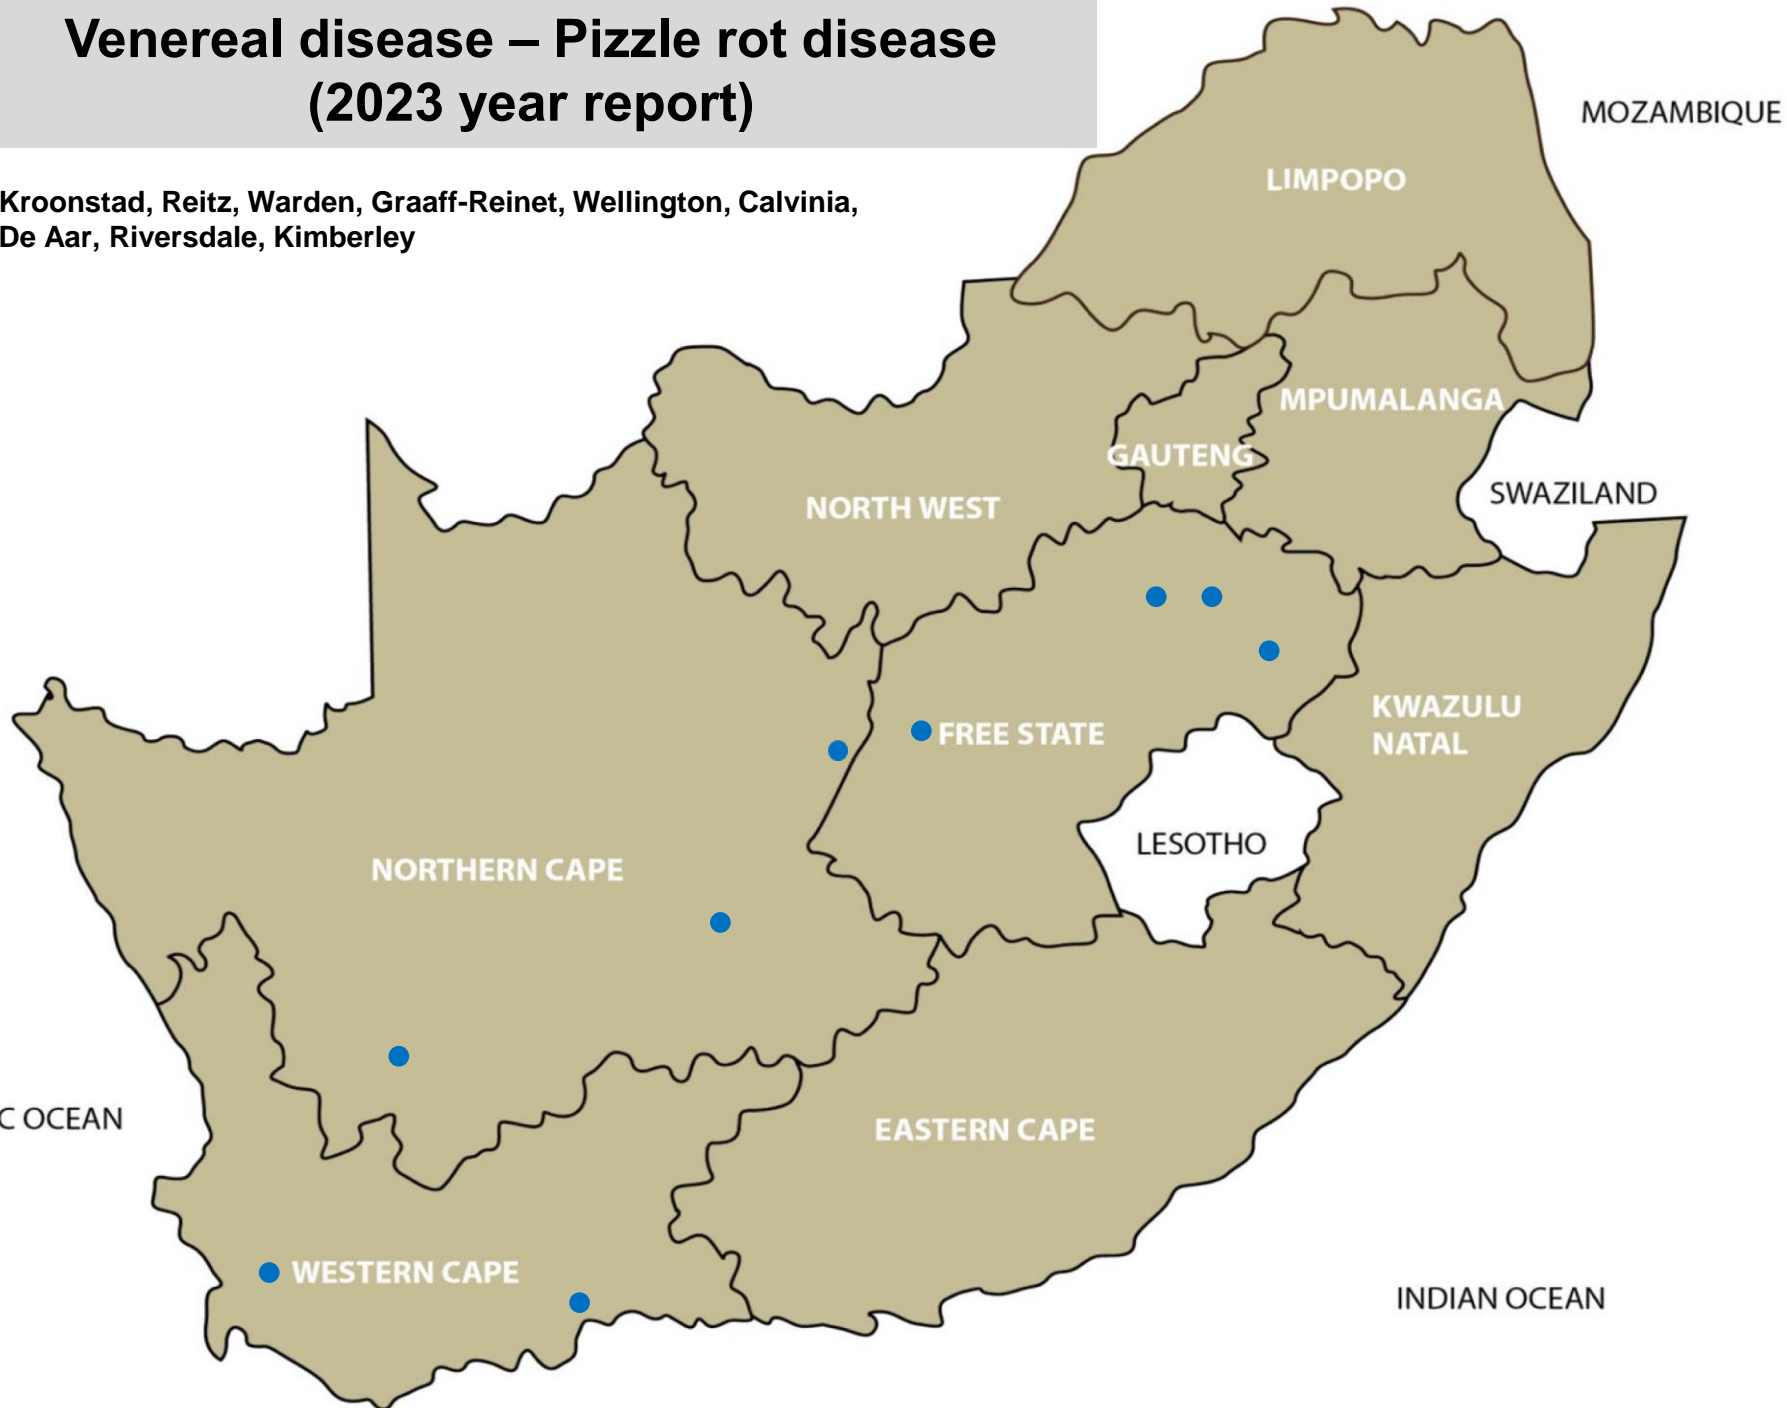

# Tick toxicosis – Sweating disease (2023 year report)

Bethal, Lydenburg, Middelburg, Bronkhorstspuit, Hammanskraal, Magaliesburg, Pretoria, Mokopane, Polokwane, Brits, Christiana, Klerksdorp, Leeudoringstad, Potchefstroom, Schweizer-Reneke, Stella, Vryburg, Zeerust, Bloemfontein, Bothaville, Clocolan, Hoopstad, Koppies, Kroonstad, Parys, Senekal, Viljoenskroon, Vrede, Winburg, Pongola, Darling, Stellenbosch, Kathu, Postmasburg

# Veneareal disease - Trichomonosis (2023 year report)

Bethal, Delmas, Ermelo, Grootvlei, Hendrina, Lydenburg, Nelspruit, Piet Retief, Standerton, Volksrust, Bapsfontein, Onderstepoort, Polokwane, Brits, Christiana, Klerksdorp, Leeudoringstad, Schweizer- Reneke, Stella, Vryburg, Wolmaranstad, Bethlehem, Bloemfontein, Bothaville, Bultfontein, Clocolan, Dewetsdorp, Excelsior, Frankfort, Harrismith, Hoopstad, Koppies, Kroonstad, Memel, Oranjeville, Parys, Reitz, Senekal, Viljoenskroon, Villiers, Vrede, Warden, Wesselsbron, Winburg, Zastron, Bergville, Dundee, Estcourt, Kokstad, Vryheid, Alexandria, Aliwal-North, Cradock, Elliot, Queenstown, Somerset East, Stutterheim, Beaufort West, Kuruman, Upington

# Venereal disease – Vibriosis (2023 year report)

Delmas, Grootvlei, Hendrina, Lydenburg, Volksrust, Bapsfontein, Pretoria, Polokwane, Brits, Christiana, Leeudoringstad, Rustenburg, Schweizer-Reneke, Vryburg, Bethlehem, Bloemfontein, Bothaville, Clocolan, Dewetsdorp, Excelsior, Hoopstad, Koppies, Kroonstad, Oranjeville, Parys, Reitz, Senekal, Viljoenskroon, Villiers, Vrede, Vryheid, Warden, Wesselsbron, Winburg, Zastron, Bergville, Dundee, Kokstad, Underberg, Vryheid, Alexandria, Aliwal North, Cradock, Elliot, Queenstown, Steynsburg, Uitenhage, Beaufort West, Malmesbury, Postmasburg

# Venereal disease – Pizzle rot disease (2023 year report)

Kroonstad, Reitz, Warden, Graaff-Reinet, Wellington, Calvinia,  
De Aar, Riversdale, Kimberley