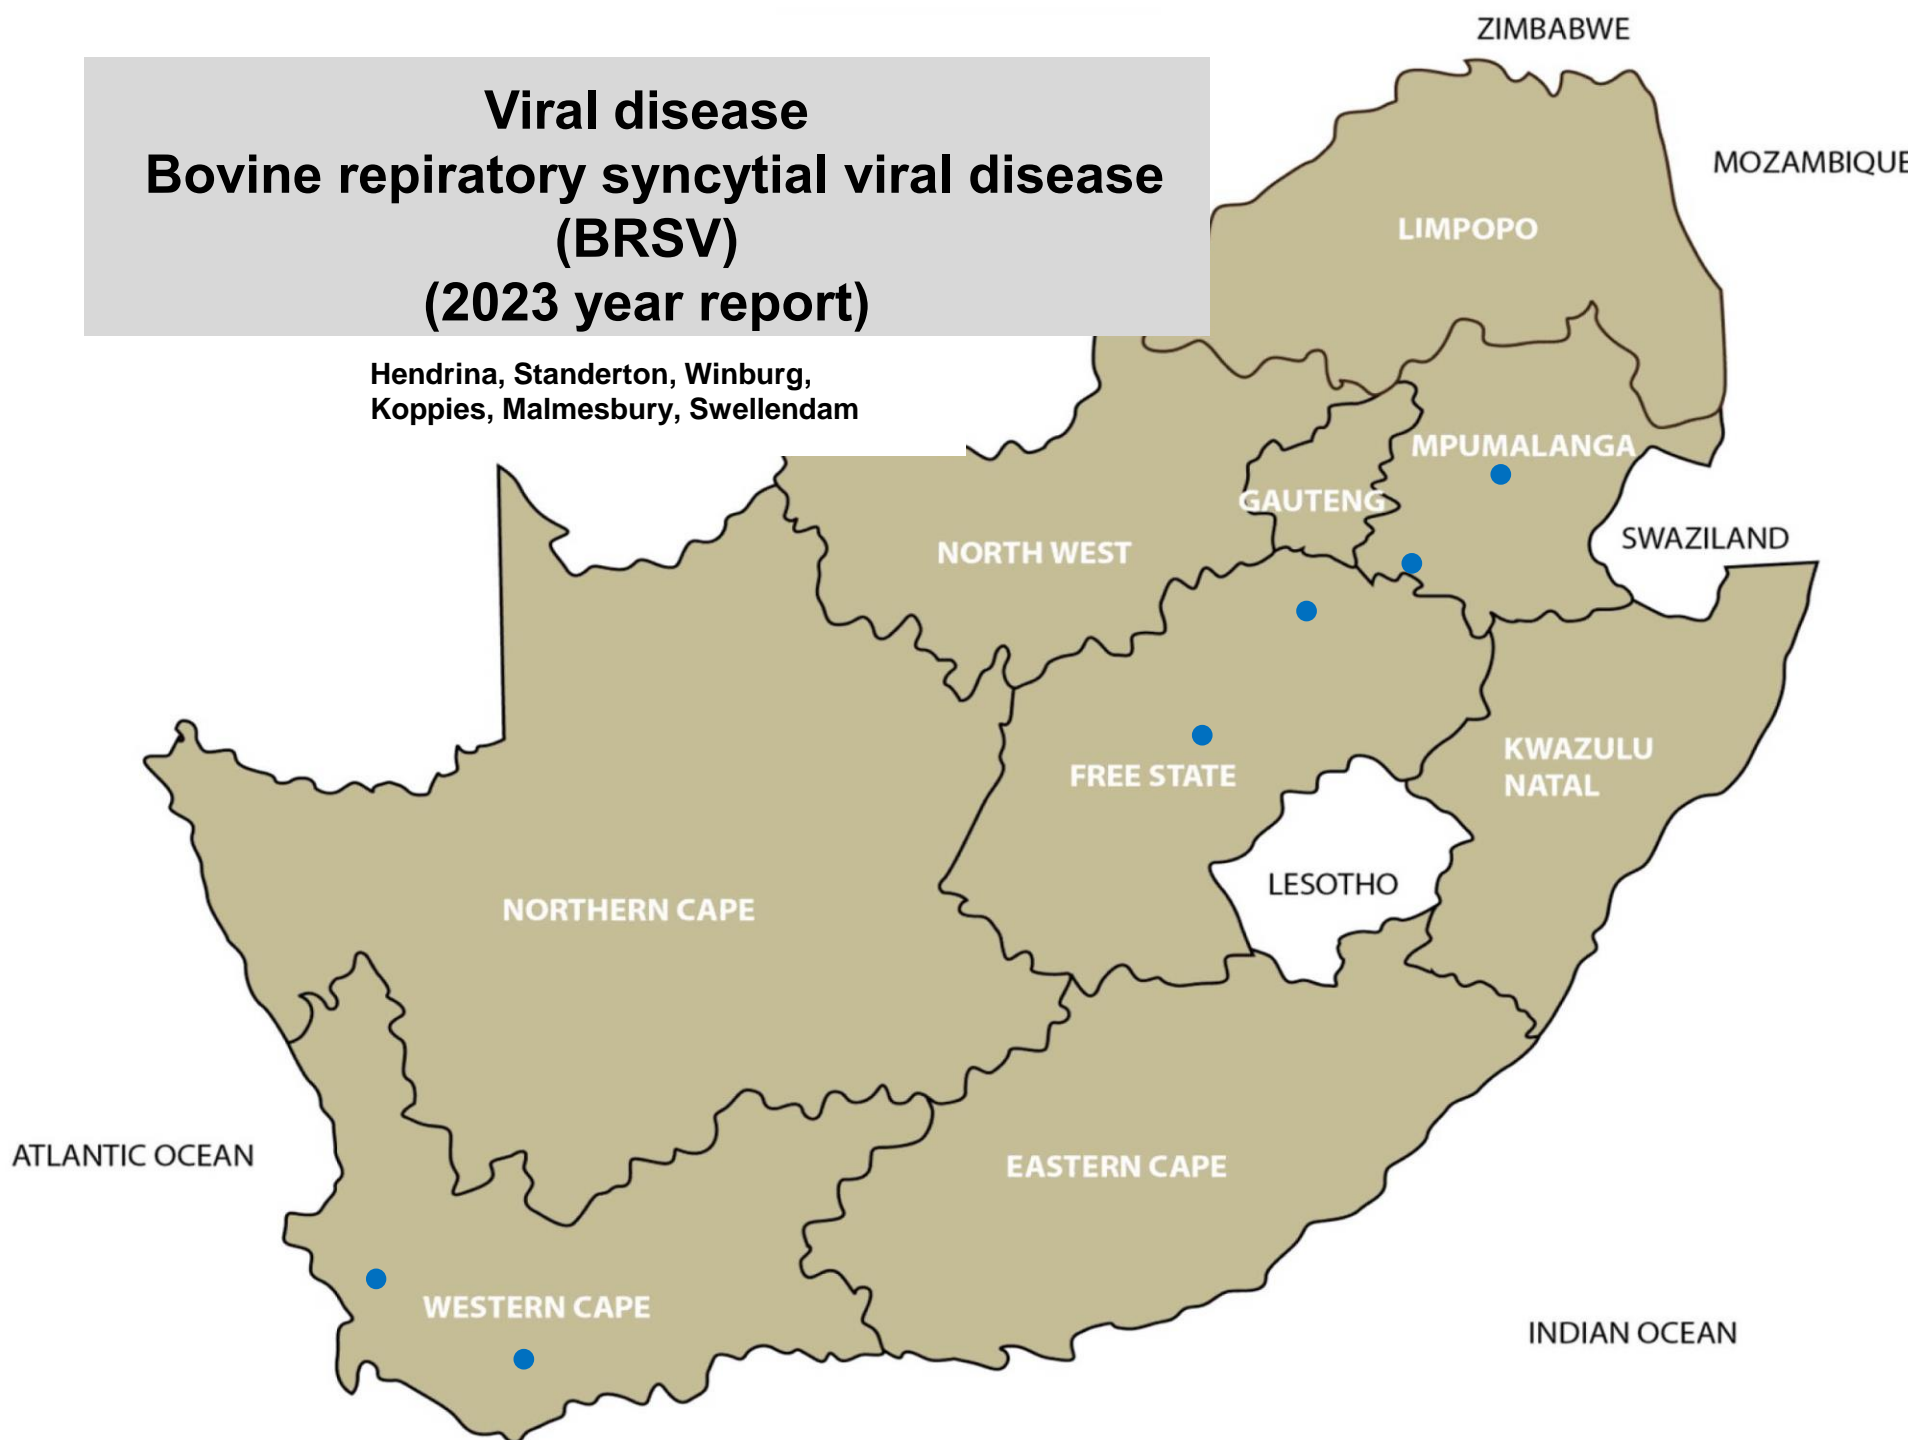

Viral disease

Bovine respiratory syncytial viral disease (BRSV)

(2023 year report)

Hendrina, Standerton, Winburg,
Koppies, Malmesbury, Swellendam