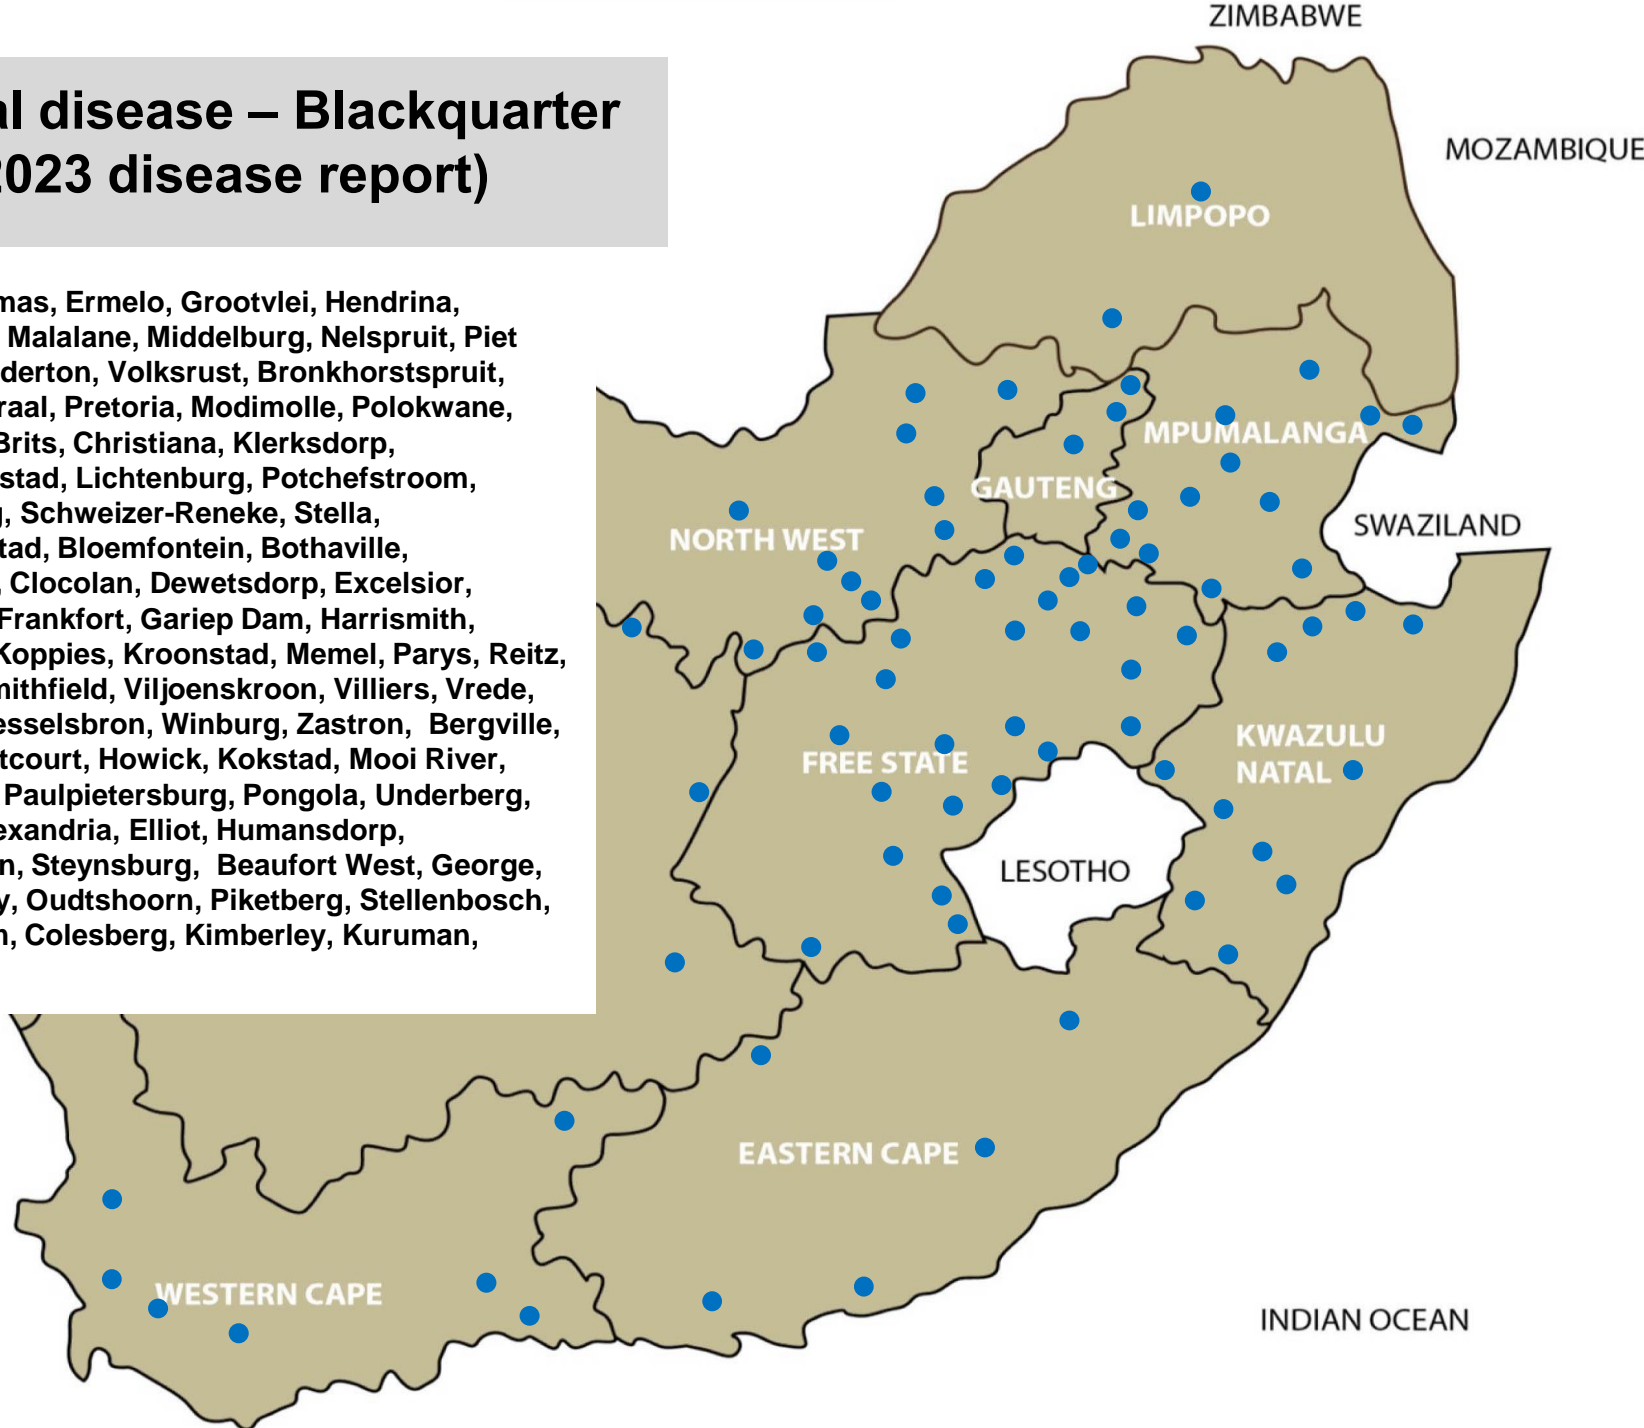

# Bacterial disease - Salmonellosis (2023 year report)

Ermelo, Nelspruit, Volksrust, Christiana, Leeudoringstad,  
Harrismith, Viljoenskroon, Bergville, Dundee, Howick, Ixopo,  
Kokstad, Underberg, Vryheid, Alexandria, Elliot, Riversdale,  
Swellendam, Worcester

# Bacterial disease – Enzoootic abortion (2023 year report)

Delmas, Ermelo, Lydenburg, Piet Retief, Standerton, Volksrust, Polokwane, Brits, Bothaville, Clocolan, Frankfort, Harrismith, Hoopstad, Koppies, Kroonstad, Oranjeville, Senekal, Villiers, Vrede, Warden, Wesselsbron, Winburg, Dundee, Estcourt, Alexandria, Humansdorp, Beaufort West, George, Malmesbury, Moorreesburg, Oudtshoorn, Riversdale, Kuruman, Postmasburg

# Bacterial disease – Johnes disease (2023 year report)

Kokstad, Elliot, Somerset East, Uitenhage, Caledon, Darling,  
Moorreesburg, Oudtshoorn, Paarl, Riversdale, Swellendam

# Bacterial disease – Blackquarter (2023 disease report)

Bethal, Delmas, Ermelo, Grootvlei, Hendrina, Lydenburg, Malalane, Middelburg, Nelspruit, Piet Retief, Standerton, Volksrust, Bronkhorstspuit, Hammanskraal, Pretoria, Modimolle, Polokwane, Bloemhof, Brits, Christiana, Klerksdorp, Leeudoringstad, Lichtenburg, Potchefstroom, Rustenburg, Schweizer-Reneke, Stella, Wolmaranstad, Bloemfontein, Bothaville, Bultfontein, Clocolan, Dewetsdorp, Excelsior, Ficksburg, Frankfort, Gariep Dam, Harrismith, Hoopstad, Koppies, Kroonstad, Memel, Parys, Reitz, Senekal, Smithfield, Viljoenskroon, Villiers, Vrede, Warden, Wesselsbron, Winburg, Zastron, Bergville, Dundee, Estcourt, Howick, Kokstad, Mooi River, Mtubatuba, Paulpietersburg, Pongola, Underberg, Vryheid, Alexandria, Elliot, Humansdorp, Queenstown, Steynsburg, Beaufort West, George, Malmesbury, Oudtshoorn, Piketberg, Stellenbosch, Swellendam, Colesberg, Kimberley, Kuruman, Upington