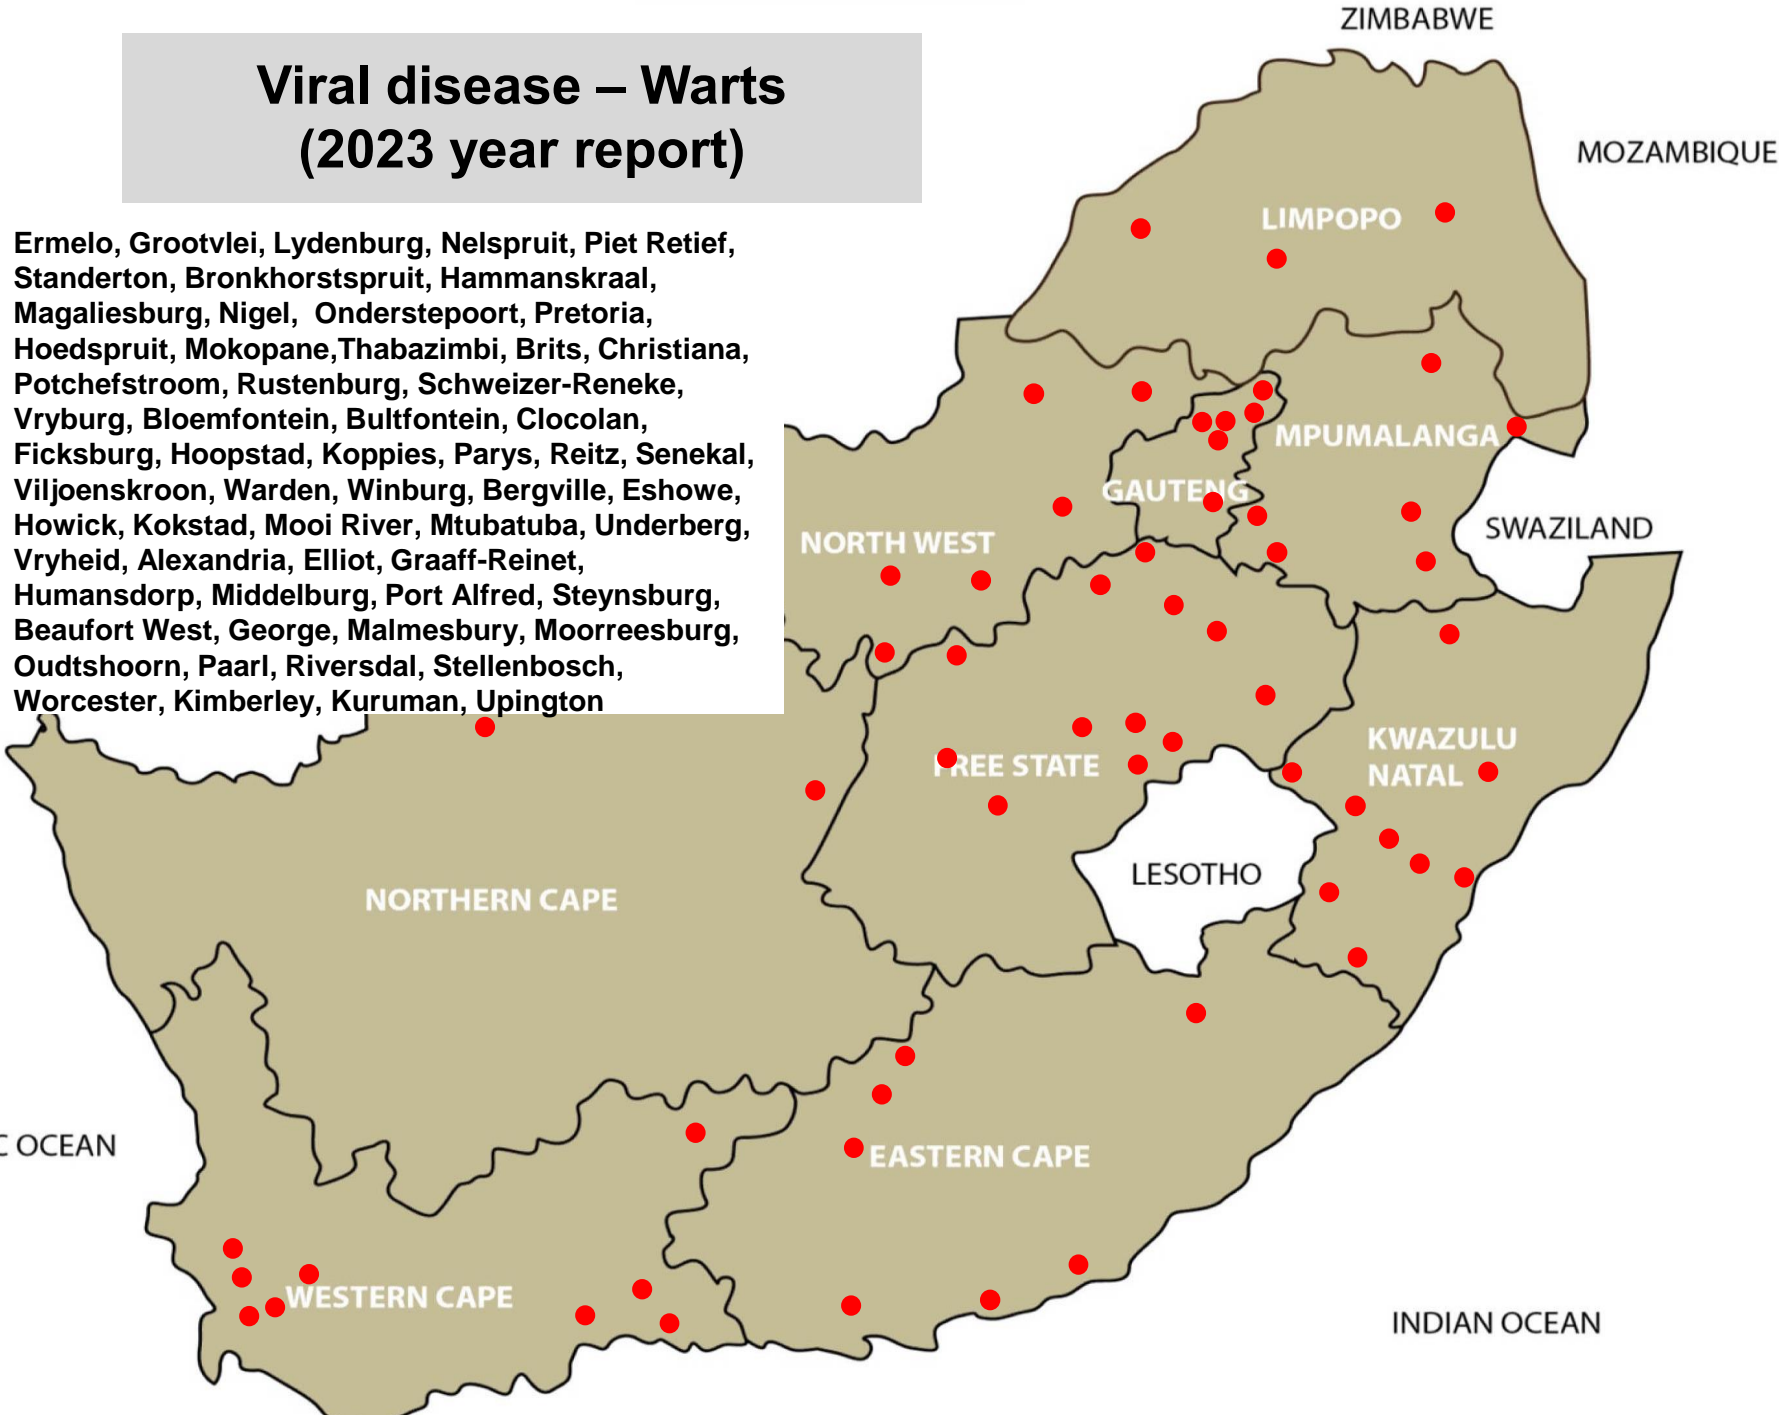

# Viral disease – Coronavirus (2023 year report)

Nelspruit, Hendrina, Standerton, Volksrust, Magaliesburg, Onderstepoort, Rustenburg, Schweizer-Reneke, Koppies, Underberg, Barkly East, Caledon, Moorreesburg, Oudtshoorn

# Viral disease - Rotavirus (2023 year report)

Delmas, Hendrina, Nelspruit, Volksrust, Bronkhorstspuit, Magaliesburg, Christiana, Schweizer-Reneke, Clocolan, Hoopstad, Koppies, Kroonstad, Dundee, Mooi River, Underberg, Alexandria, Barkly East, Caledon, George, Malmesbury, Riversdale, Swellendam

# Viral disease – Warts (2023 year report)

Ermelo, Grootvlei, Lydenburg, Nelspruit, Piet Retief, Standerton, Bronkhorstspuit, Hammanskraal, Magaliesburg, Nigel, Onderstepoort, Pretoria, Hoedspruit, Mokopane, Thabazimbi, Brits, Christiana, Potchefstroom, Rustenburg, Schweizer-Reneke, Vryburg, Bloemfontein, Bultfontein, Clocolan, Ficksburg, Hoopstad, Koppies, Parys, Reitz, Senekal, Viljoenskroon, Warden, Winburg, Bergville, Eshowe, Howick, Kokstad, Mooi River, Mtubatuba, Underberg, Vryheid, Alexandria, Elliot, Graaff-Reinet, Humansdorp, Middelburg, Port Alfred, Steynsburg, Beaufort West, George, Malmesbury, Moorreesburg, Oudtshoorn, Paarl, Riversdal, Stellenbosch, Worcester, Kimberley, Kuruman, Upington