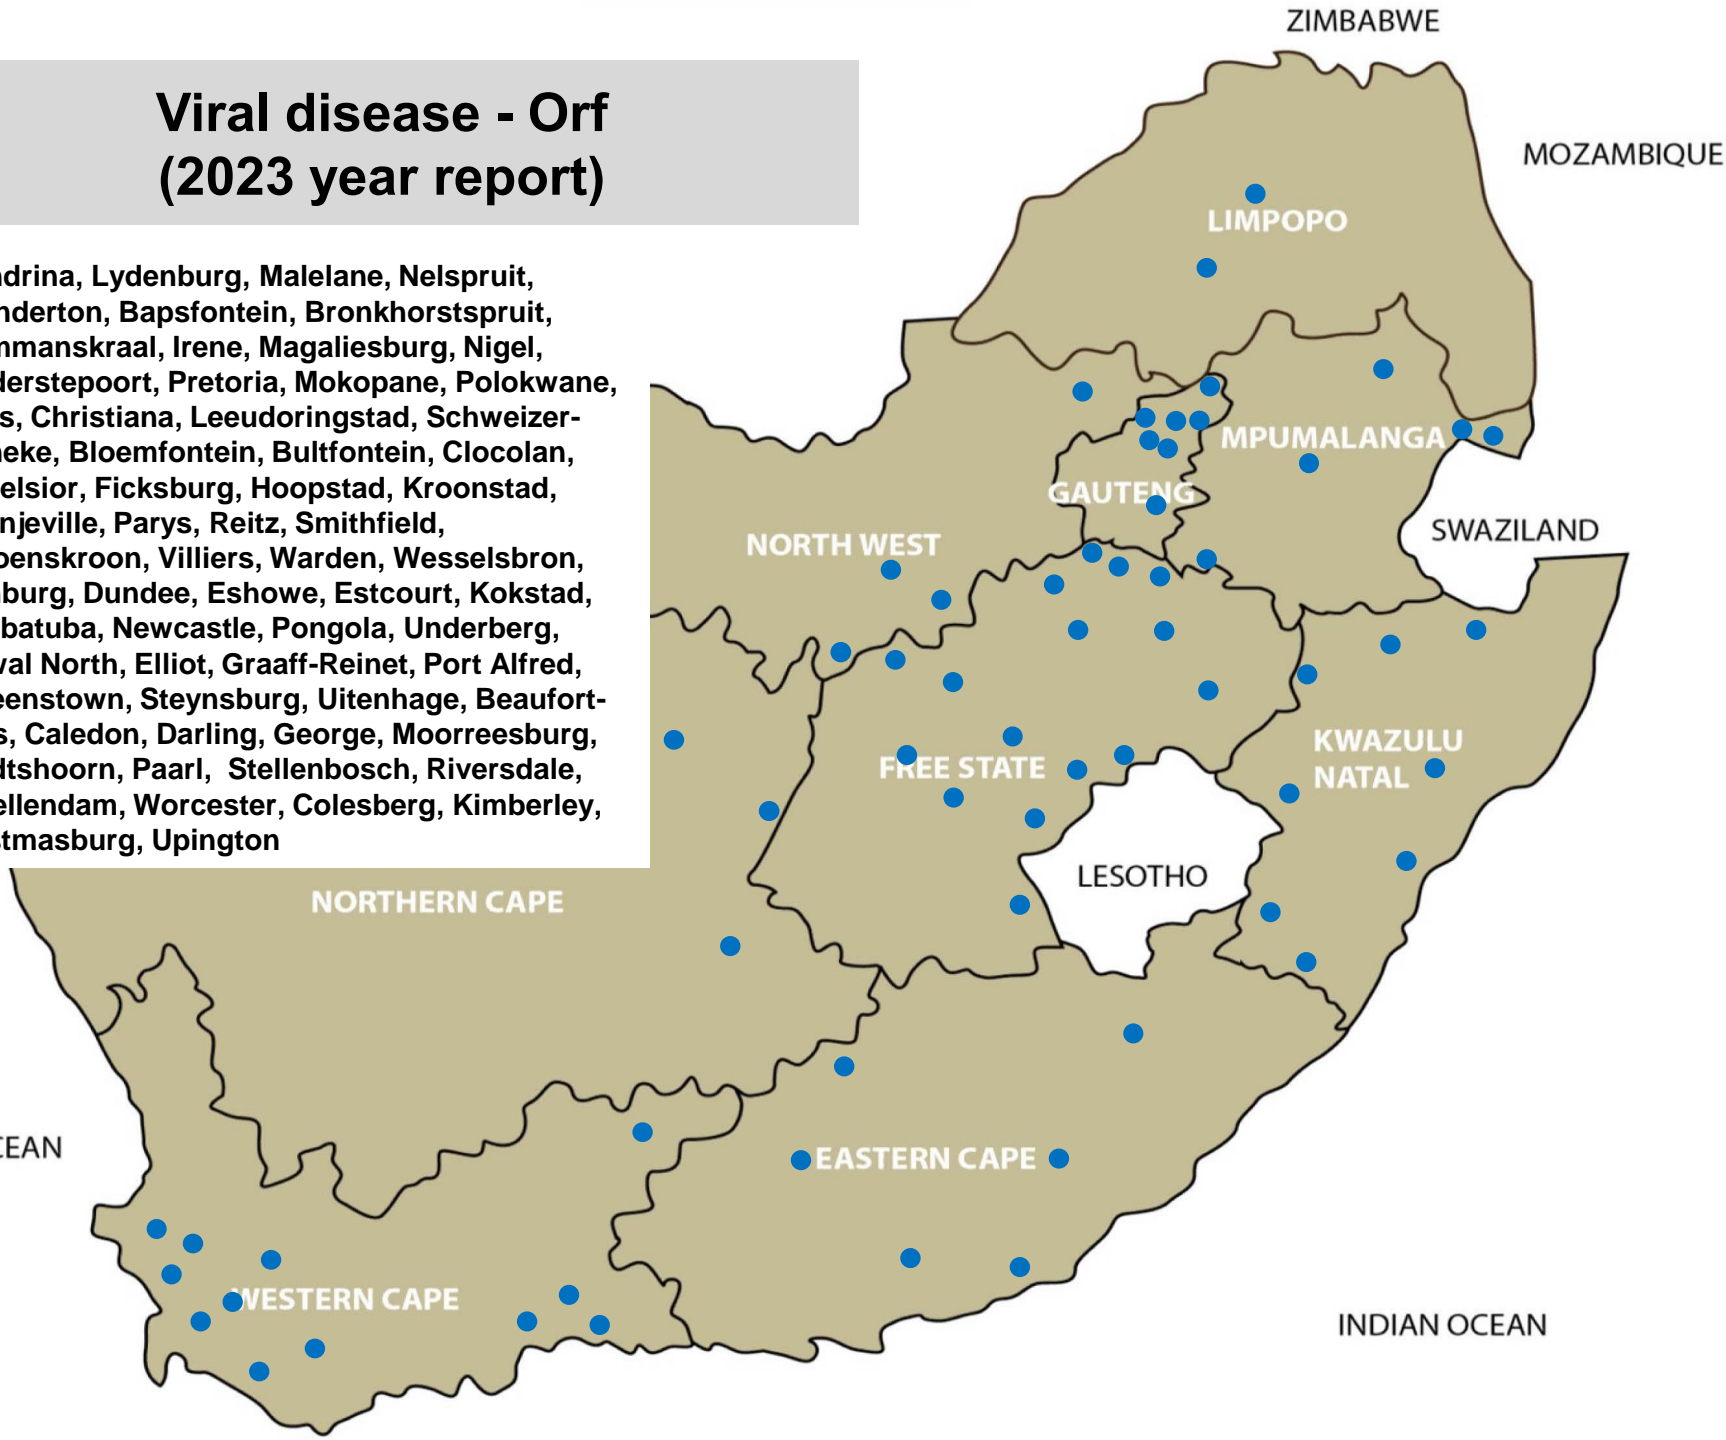

Viral disease - Orf (2023 year report)

Hendrina, Lydenburg, Malelane, Nelspruit, Standerton, Bapsfontein, Bronkhorstspuit, Hammanskraal, Irene, Magaliesburg, Nigel, Onderstepoort, Pretoria, Mokopane, Polokwane, Brits, Christiana, Leeudoringstad, Schweizer-Reneke, Bloemfontein, Bultfontein, Clocolan, Excelsior, Ficksburg, Hoopstad, Kroonstad, Oranjeville, Parys, Reitz, Smithfield, Viljoenskroon, Villiers, Warden, Wesselsbron, Winburg, Dundee, Eshowe, Estcourt, Kokstad, Mtubatuba, Newcastle, Pongola, Underberg, Aliwal North, Elliot, Graaff-Reinet, Port Alfred, Queenstown, Steynsburg, Uitenhage, Beaufort-Wes, Caledon, Darling, George, Moorreesburg, Oudtshoorn, Paarl, Stellenbosch, Riversdale, Swellendam, Worcester, Colesberg, Kimberley, Postmasburg, Upington