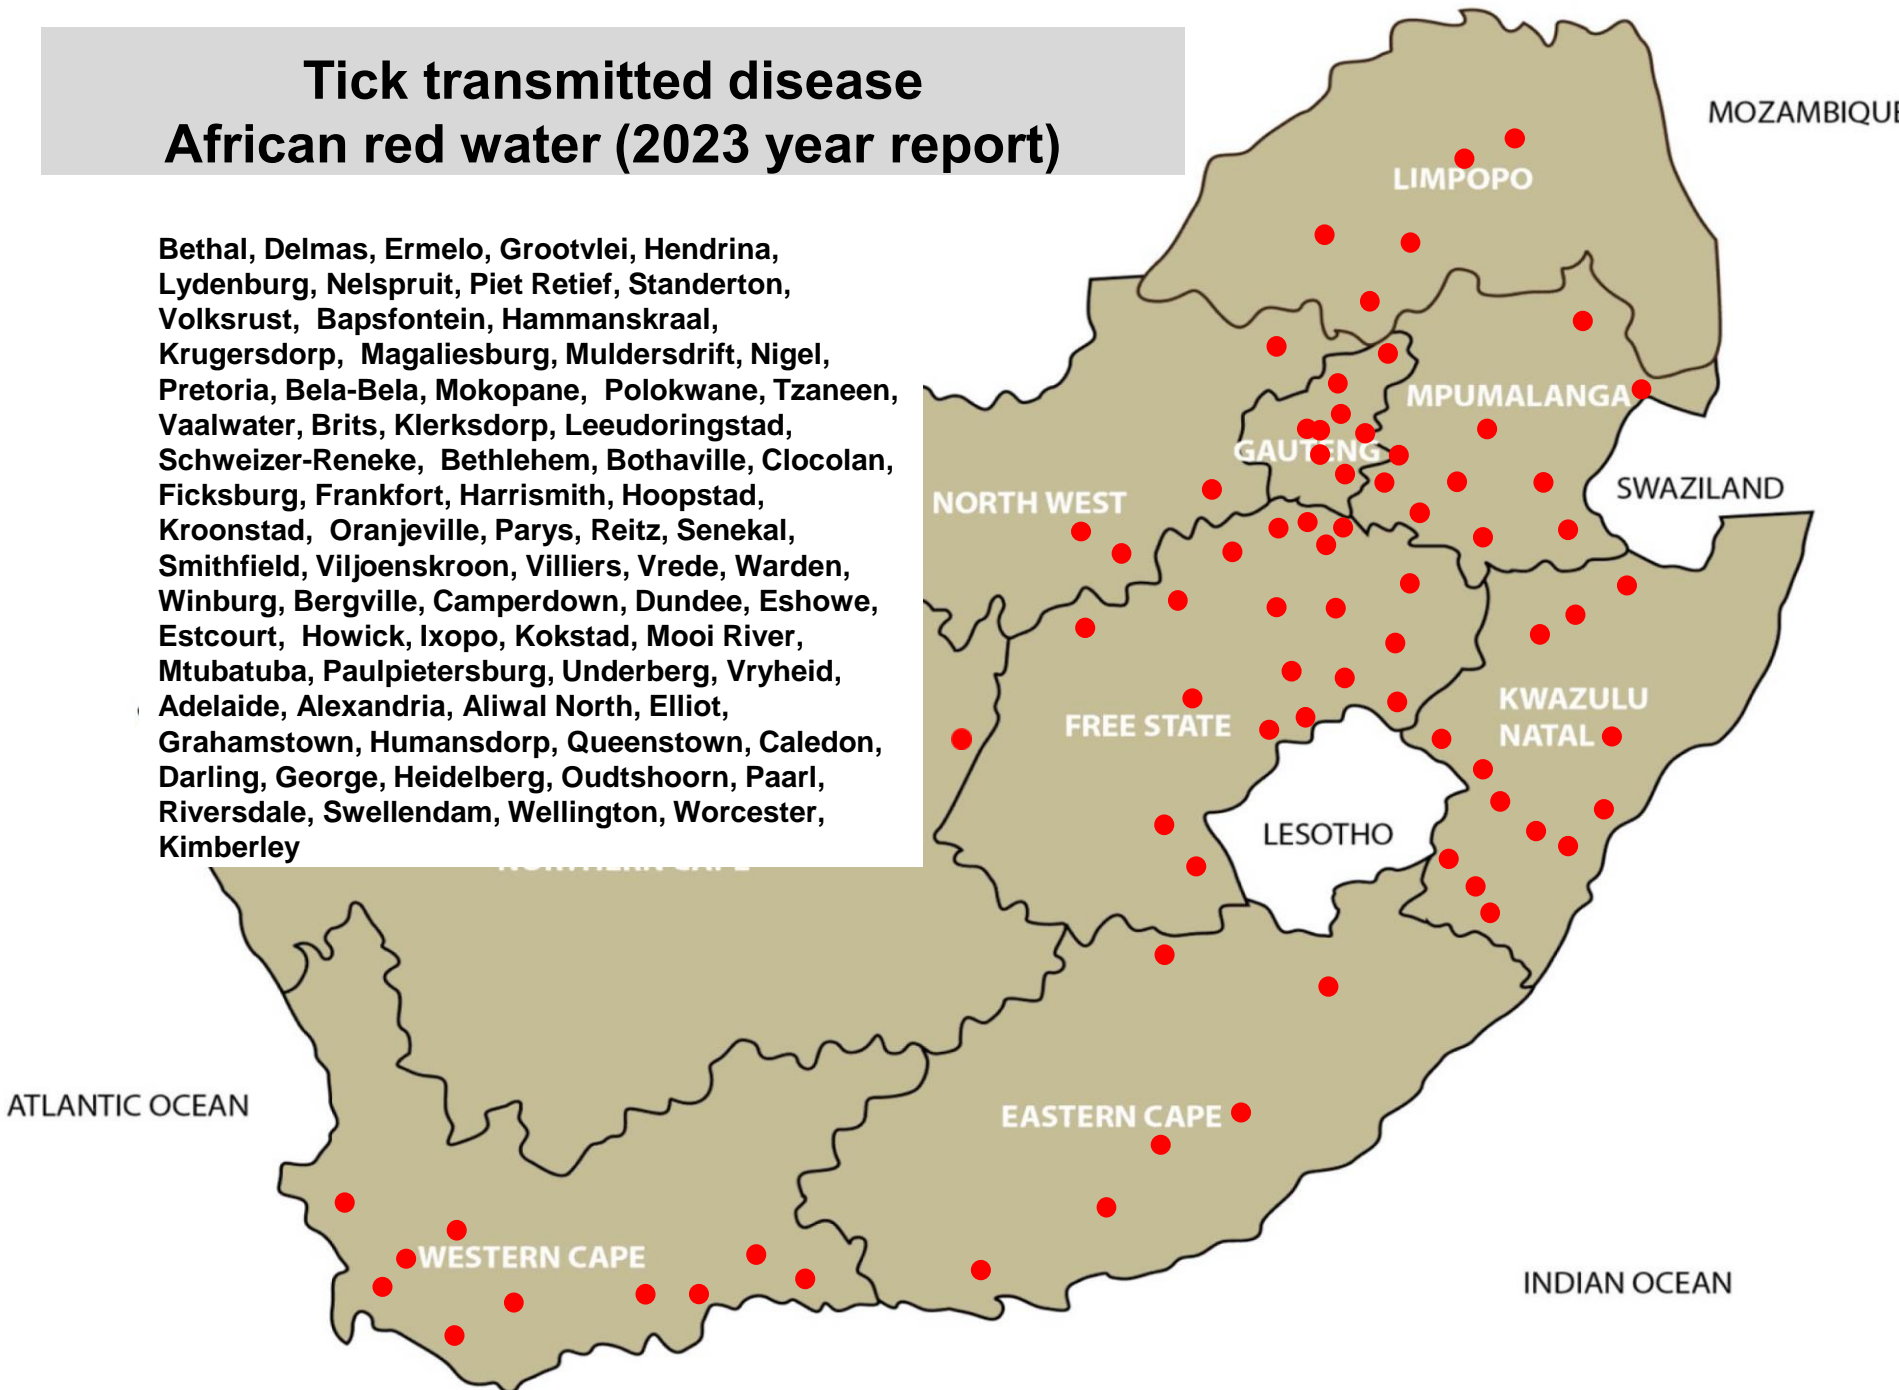

# Coccidiosis (2023 year report)

Lydenburg, Nelspruit, Piet Retief, Standerton, Volksrust, Bronkhorstspuit, Hammanskraal, Nigel, Onderstepoort, Pretoria, Bela-Bela, Modimolle, Bloemhof, Brits, Klerksdorp, Leeudoringstad, Potchefstroom, Schweizer-Reneke, Bloemfontein, Bothaville, Clocolan, Frankfort, Gariep Dam, Koppies, Kroonstad, Oranjeville, Reitz, Senekal, Viljoenskroon, Villiers, Wesselsbron, Winburg, Bergville, Camperdown, Estcourt, Howick, Ixopo, Kokstad, Underberg, Vryheid, Elliot, Alexandria, Barkly East, Bathurst, Graaff-Reinet, Grahamstown, Humansdorp, Port Alfred, Queenstown, Stutterheim, Uitenhage, Beaufort West, Caledon, Darling, George, Malmesbury, Oudtshoorn, Paarl, Riversdale, Stellenbosch, Kimberley, Kuruman, Postmasburg

# Tick transmitted disease African red water (2023 year report)

Bethal, Delmas, Ermelo, Grootvlei, Hendrina, Lydenburg, Nelspruit, Piet Retief, Standerton, Volksrust, Bapsfontein, Hammanskraal, Krugersdorp, Magaliesburg, Muldersdrift, Nigel, Pretoria, Bela-Bela, Mokopane, Polokwane, Tzaneen, Vaalwater, Brits, Klerksdorp, Leeudoringstad, Schweizer-Reneke, Bethlehem, Bothaville, Clocolan, Ficksburg, Frankfort, Harrismith, Hoopstad, Kroonstad, Oranjeville, Parys, Reitz, Senekal, Smithfield, Viljoenskroon, Villiers, Vrede, Warden, Winburg, Bergville, Camperdown, Dundee, Eshowe, Estcourt, Howick, Ixopo, Kokstad, Mooi River, Mtubatuba, Paulpietersburg, Underberg, Vryheid, Adelaide, Alexandria, Aliwal North, Elliot, Grahamstown, Humansdorp, Queenstown, Caledon, Darling, George, Heidelberg, Oudtshoorn, Paarl, Riversdale, Swellendam, Wellington, Worcester, Kimberley