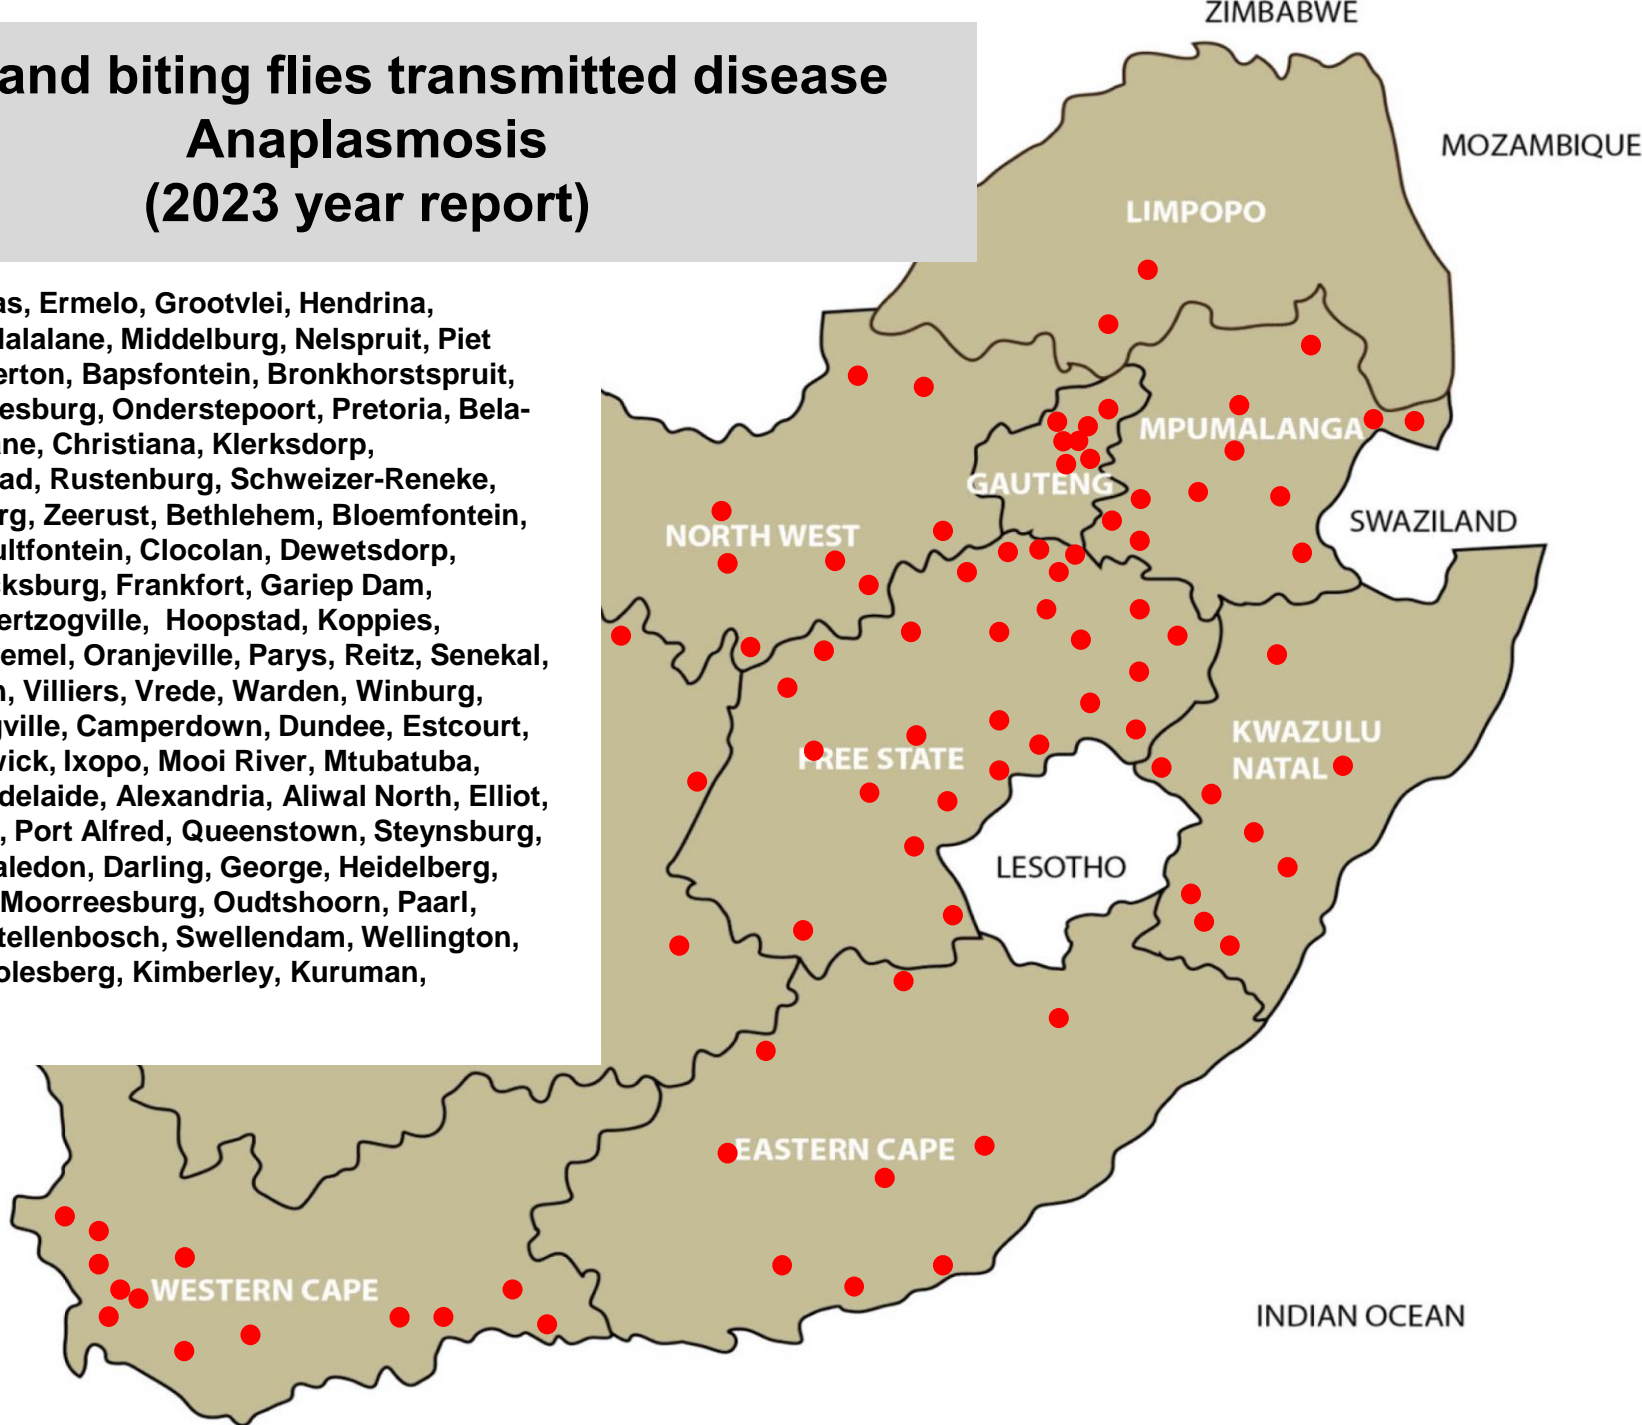

Ticks and biting flies transmitted disease Anaplasmosis (2023 year report)

Bethal, Delmas, Ermelo, Grootvlei, Hendrina, Lydenburg, Malalane, Middelburg, Nelspruit, Piet Retief, Standerton, Bapsfontein, Bronkhorstspuit, Irene, Magaliesburg, Onderstepoort, Pretoria, Bela-Bela, Mokopane, Christiana, Klerksdorp, Leeudoringstad, Rustenburg, Schweizer-Reneke, Stella, Vryburg, Zeerust, Bethlehem, Bloemfontein, Bothaville, Bultfontein, Clocolan, Dewetsdorp, Excelsior, Ficksburg, Frankfort, Gariiep Dam, Harrismith, Hertzogville, Hoopstad, Koppies, Kroonstad, Memel, Oranjeville, Parys, Reitz, Senekal, Viljoenskroon, Villiers, Vrede, Warden, Winburg, Zastron, Bergville, Camperdown, Dundee, Estcourt, Kokstad, Howick, Ixopo, Mooi River, Mtubatuba, Underberg, Adelaide, Alexandria, Aliwal North, Elliot, Graaff-Reinet, Port Alfred, Queenstown, Steynsburg, Uitenhage, Caledon, Darling, George, Heidelberg, Malmesbury, Moorreesburg, Oudtshoorn, Paarl, Riversdale, Stellenbosch, Swellendam, Wellington, Worcester, Colesberg, Kimberley, Kuruman, Postmasburg