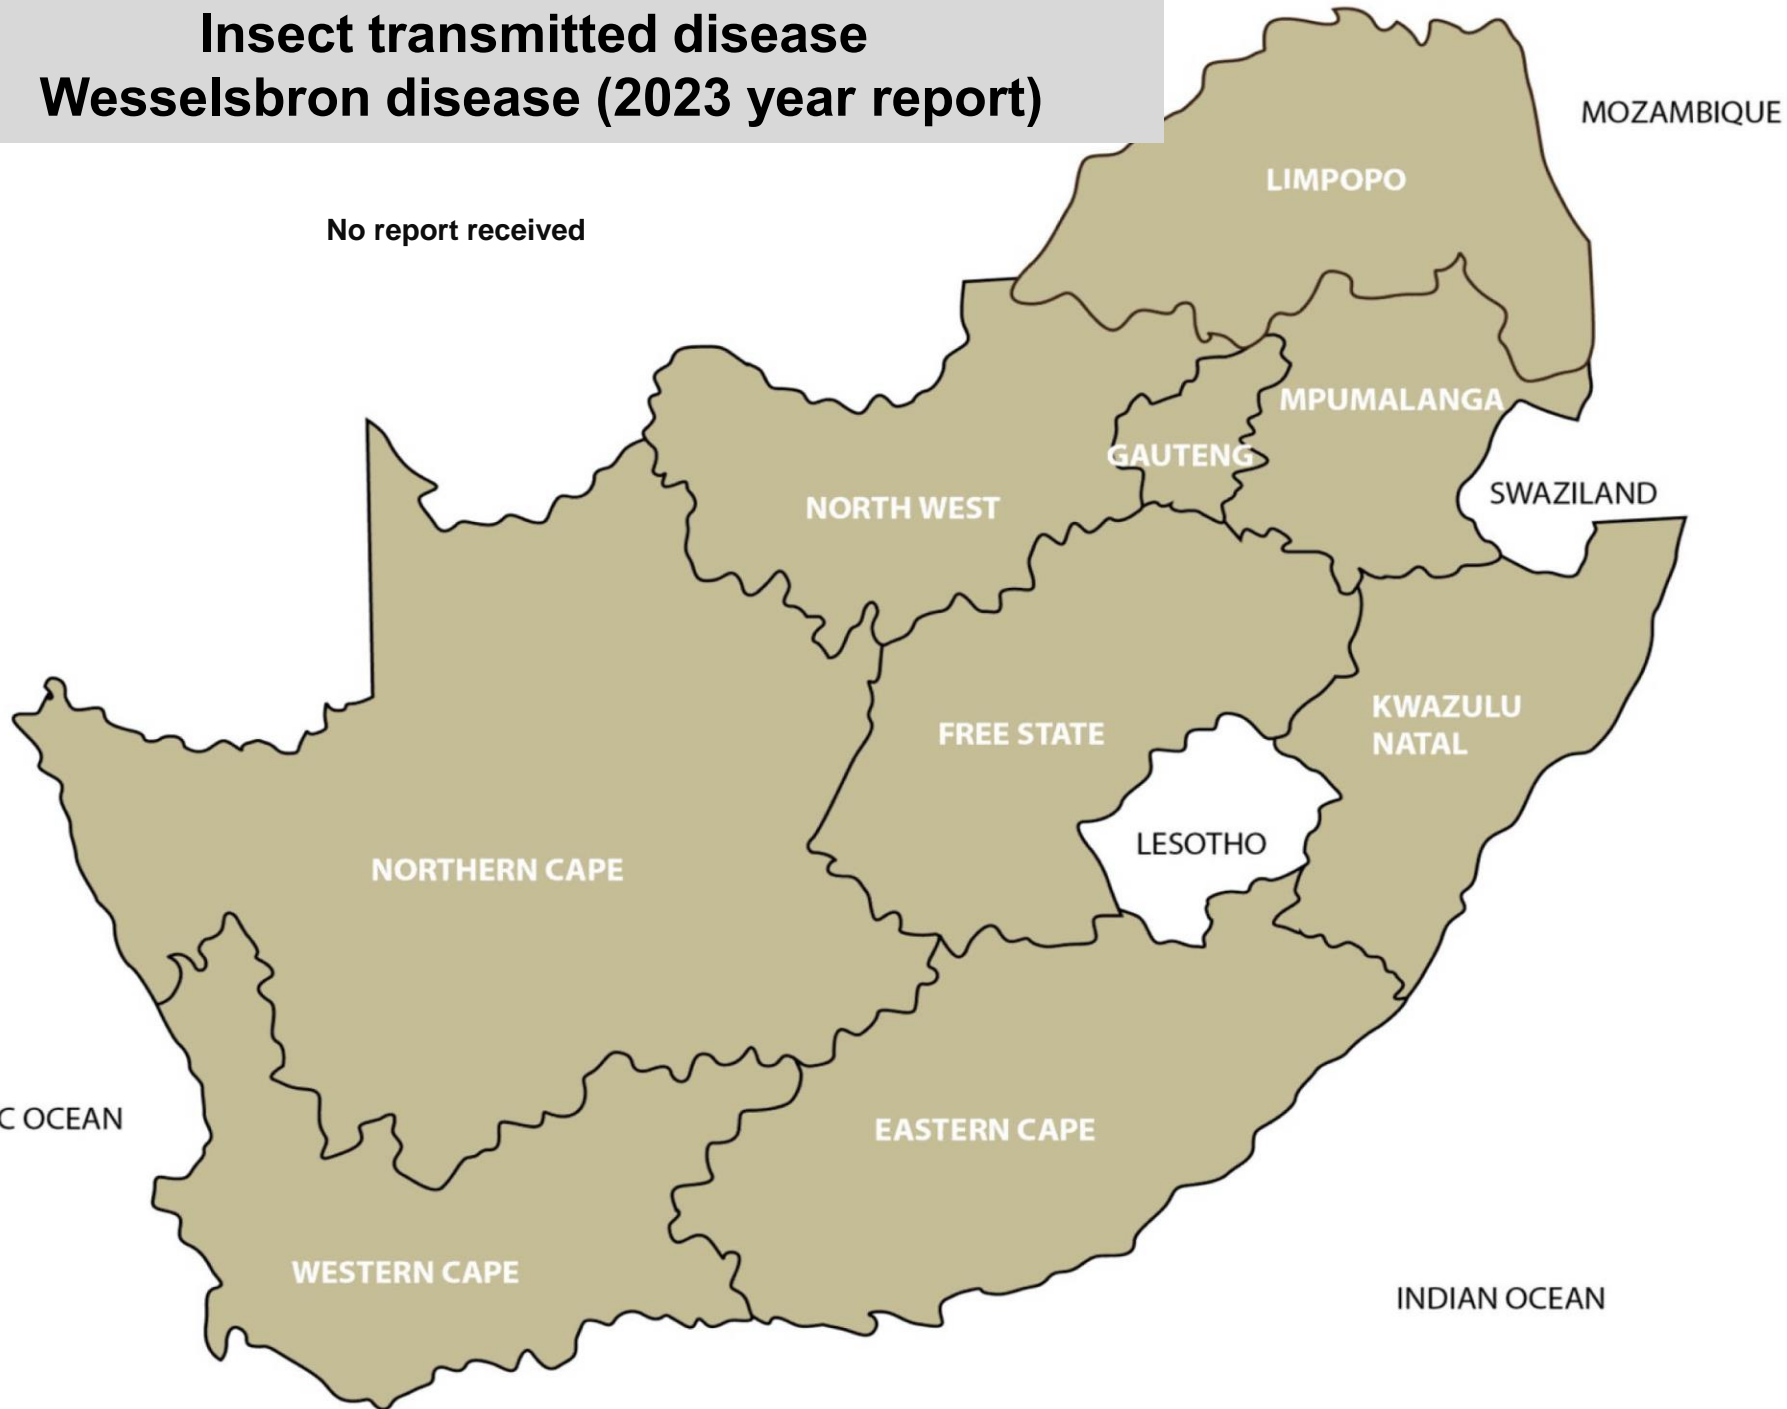

Insect transmitted disease Wesselsbron disease (2023 year report)

No report received