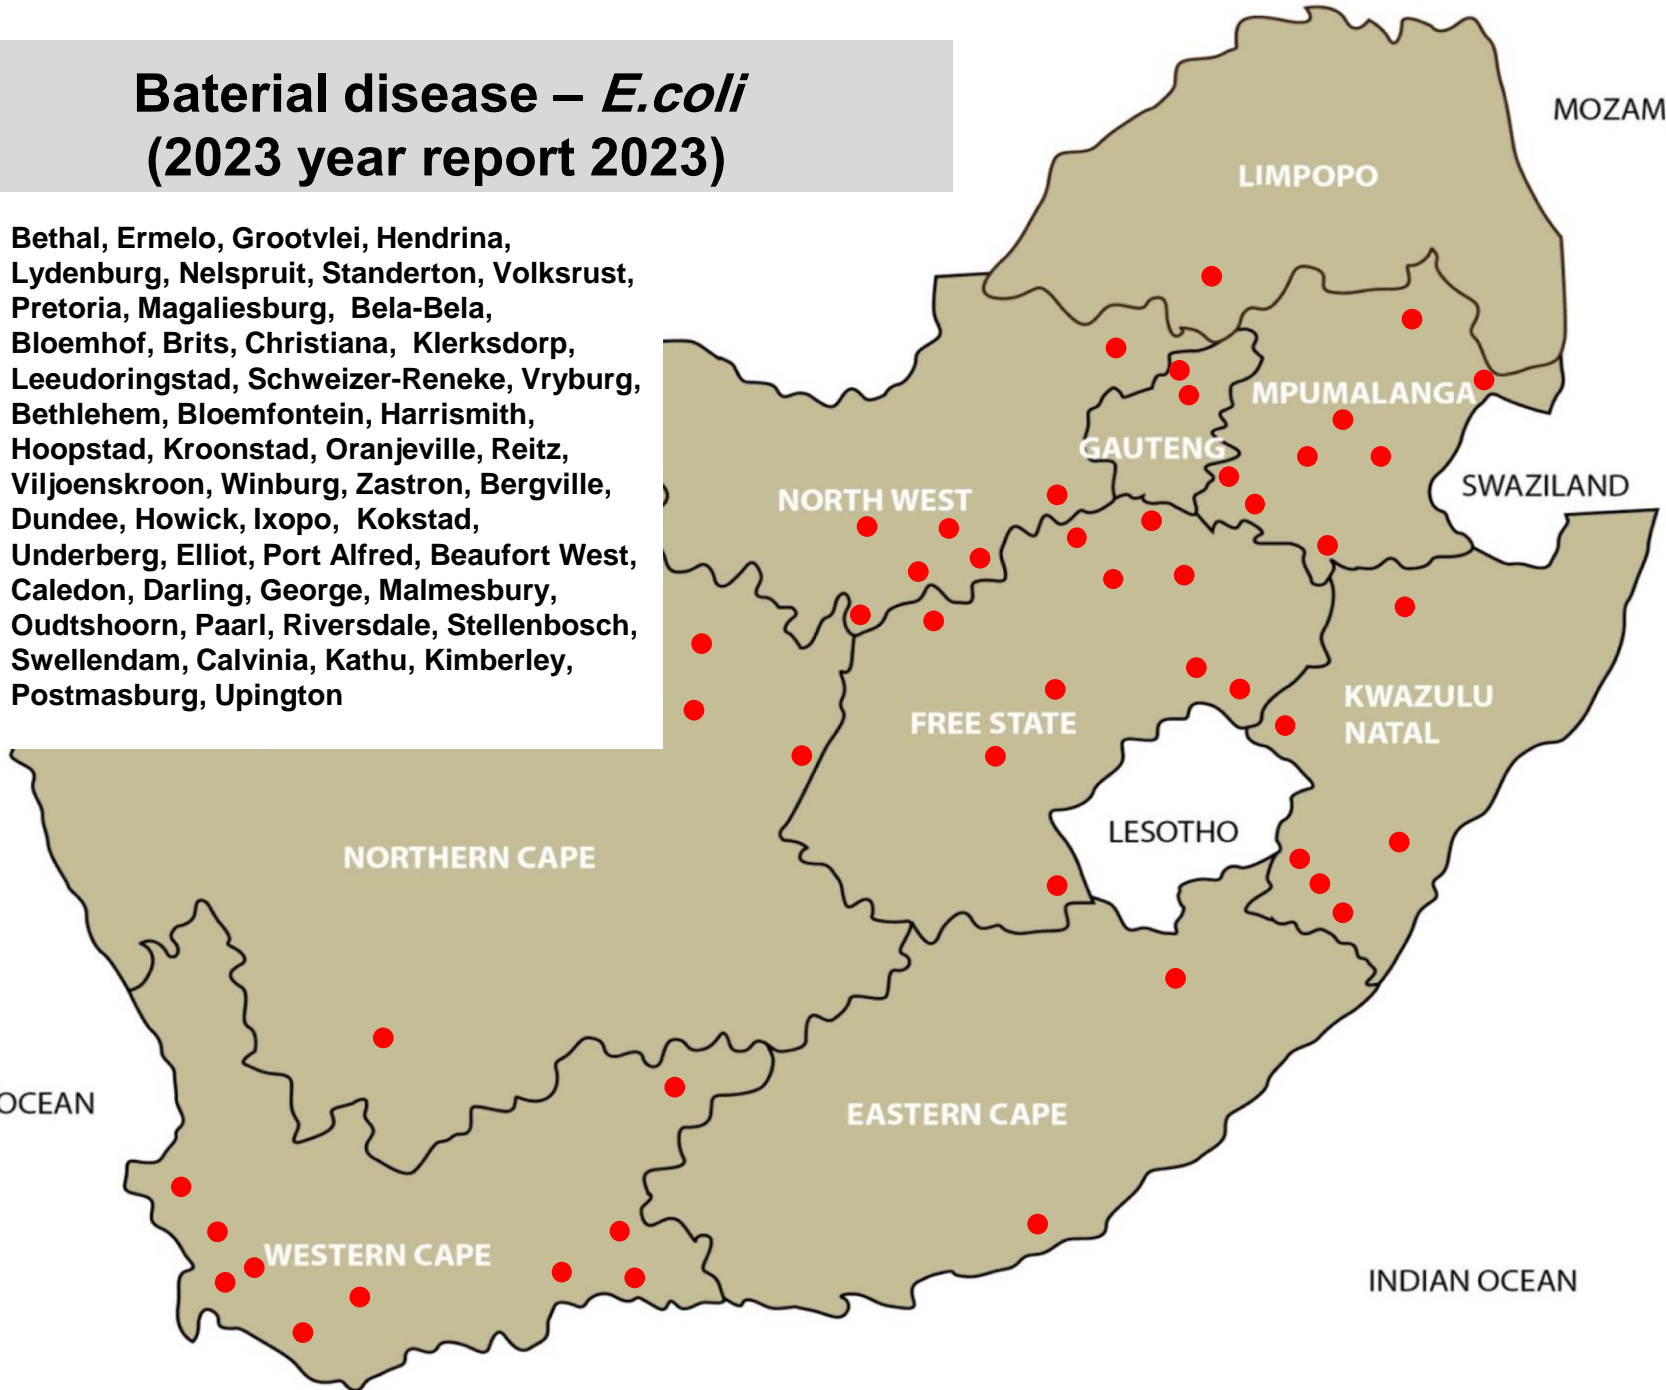

Bacterial disease – *E.coli* (2023 year report 2023)

Bethal, Ermelo, Grootvlei, Hendrina, Lydenburg, Nelspruit, Standerton, Volksrust, Pretoria, Magaliesburg, Bela-Bela, Bloemhof, Brits, Christiana, Klerksdorp, Leeudoringstad, Schweizer-Reneke, Vryburg, Bethlehem, Bloemfontein, Harrismith, Hoopstad, Kroonstad, Oranjeville, Reitz, Viljoenskroon, Winburg, Zastron, Bergville, Dundee, Howick, Ixopo, Kokstad, Underberg, Elliot, Port Alfred, Beaufort West, Caledon, Darling, George, Malmesbury, Oudtshoorn, Paarl, Riversdale, Stellenbosch, Swellendam, Calvinia, Kathu, Kimberley, Postmasburg, Upington