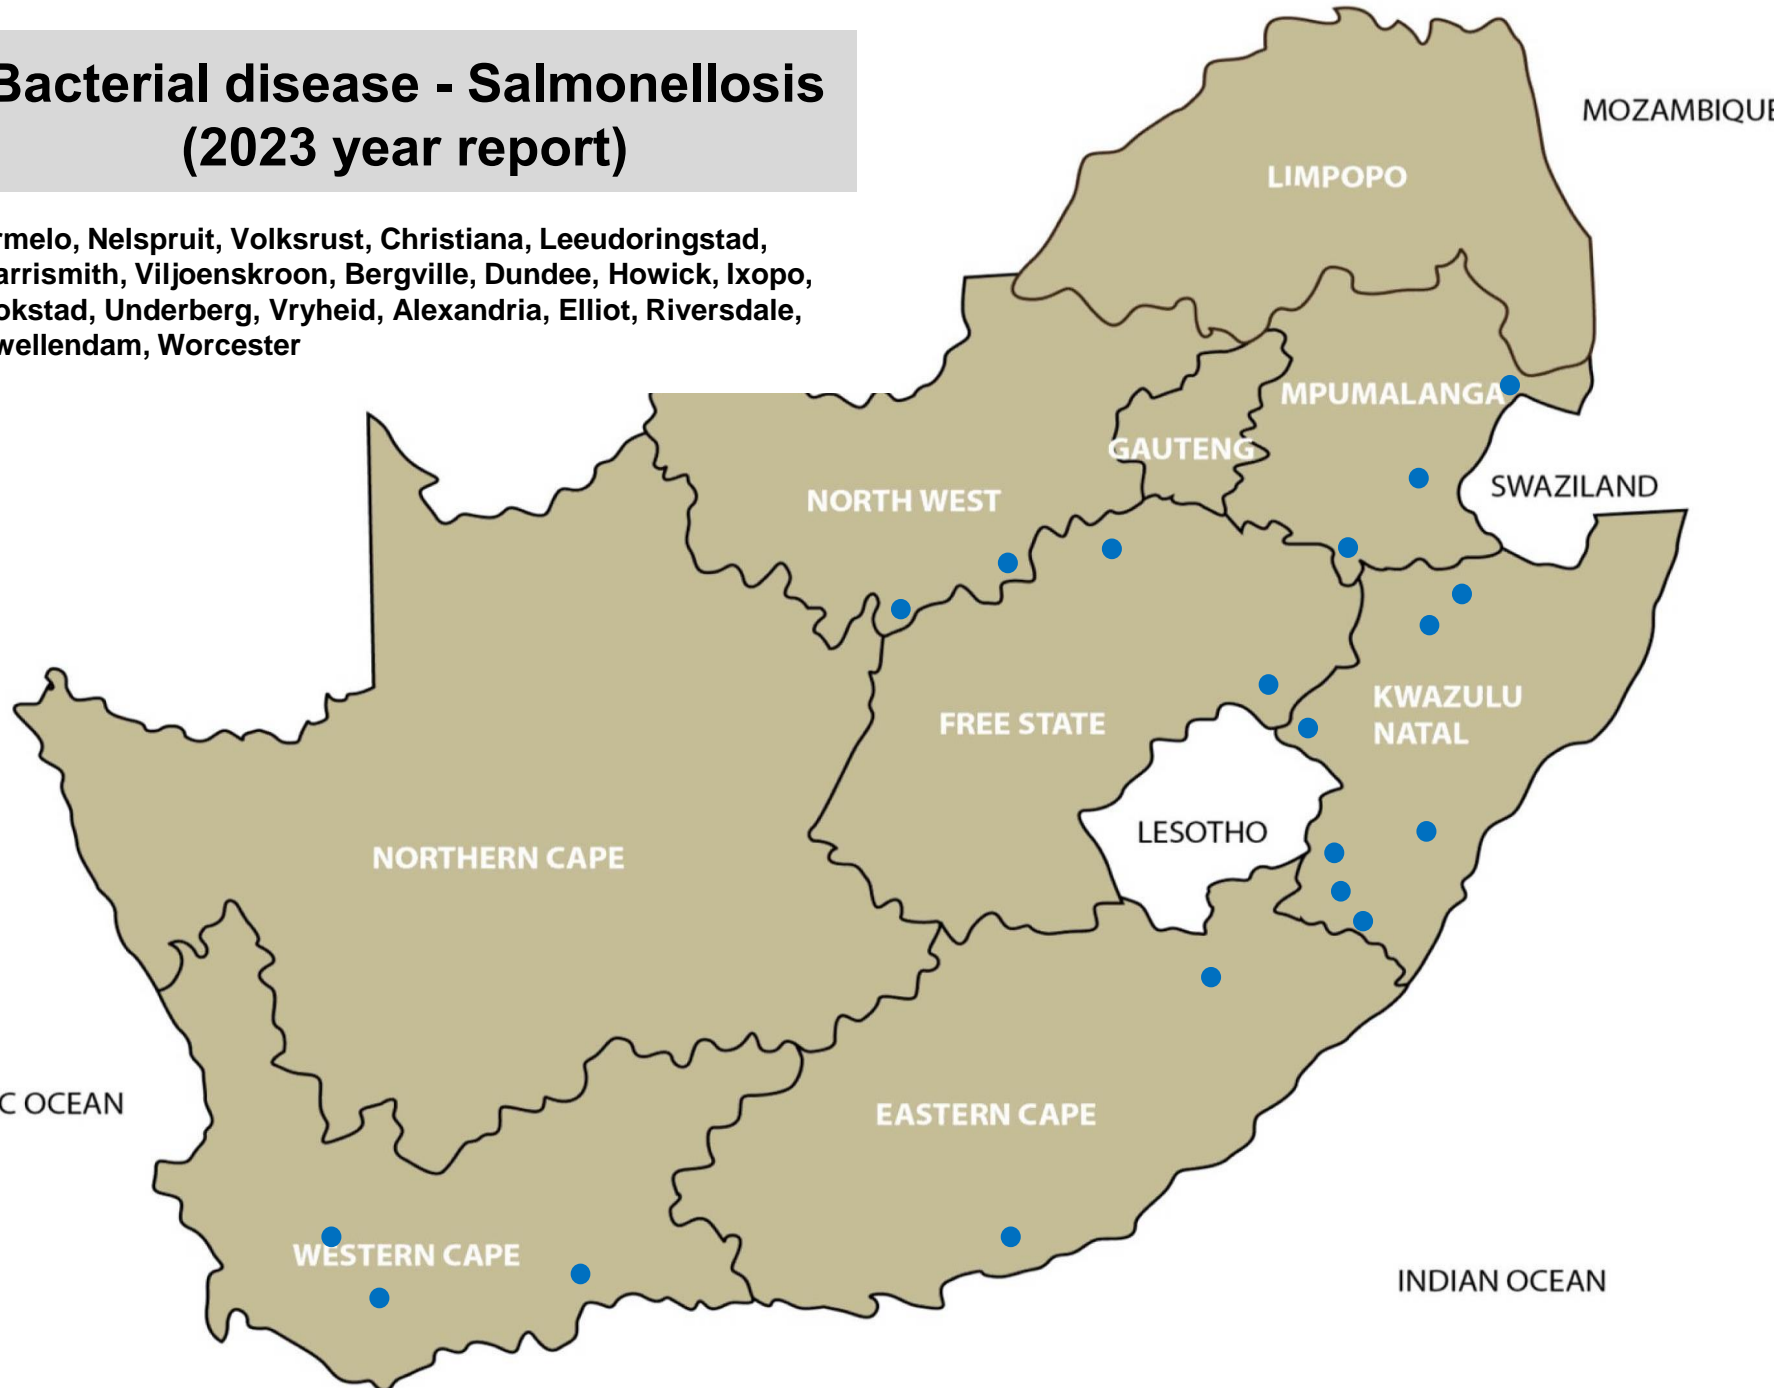

# Bacterial disease – *E.coli* (2023 year report 2023)

Bethal, Ermelo, Grootvlei, Hendrina, Lydenburg, Nelspruit, Standerton, Volksrust, Pretoria, Magaliesburg, Bela-Bela, Bloemhof, Brits, Christiana, Klerksdorp, Leeudoringstad, Schweizer-Reneke, Vryburg, Bethlehem, Bloemfontein, Harrismith, Hoopstad, Kroonstad, Oranjeville, Reitz, Viljoenskroon, Winburg, Zastron, Bergville, Dundee, Howick, Ixopo, Kokstad, Underberg, Elliot, Port Alfred, Beaufort West, Caledon, Darling, George, Malmesbury, Oudtshoorn, Paarl, Riversdale, Stellenbosch, Swellendam, Calvinia, Kathu, Kimberley, Postmasburg, Upington

# Bacterial disease - Salmonellosis (2023 year report)

Ermelo, Nelspruit, Volksrust, Christiana, Leeudoringstad,  
Harrismith, Viljoenskroon, Bergville, Dundee, Howick, Ixopo,  
Kokstad, Underberg, Vryheid, Alexandria, Elliot, Riversdale,  
Swellendam, Worcester