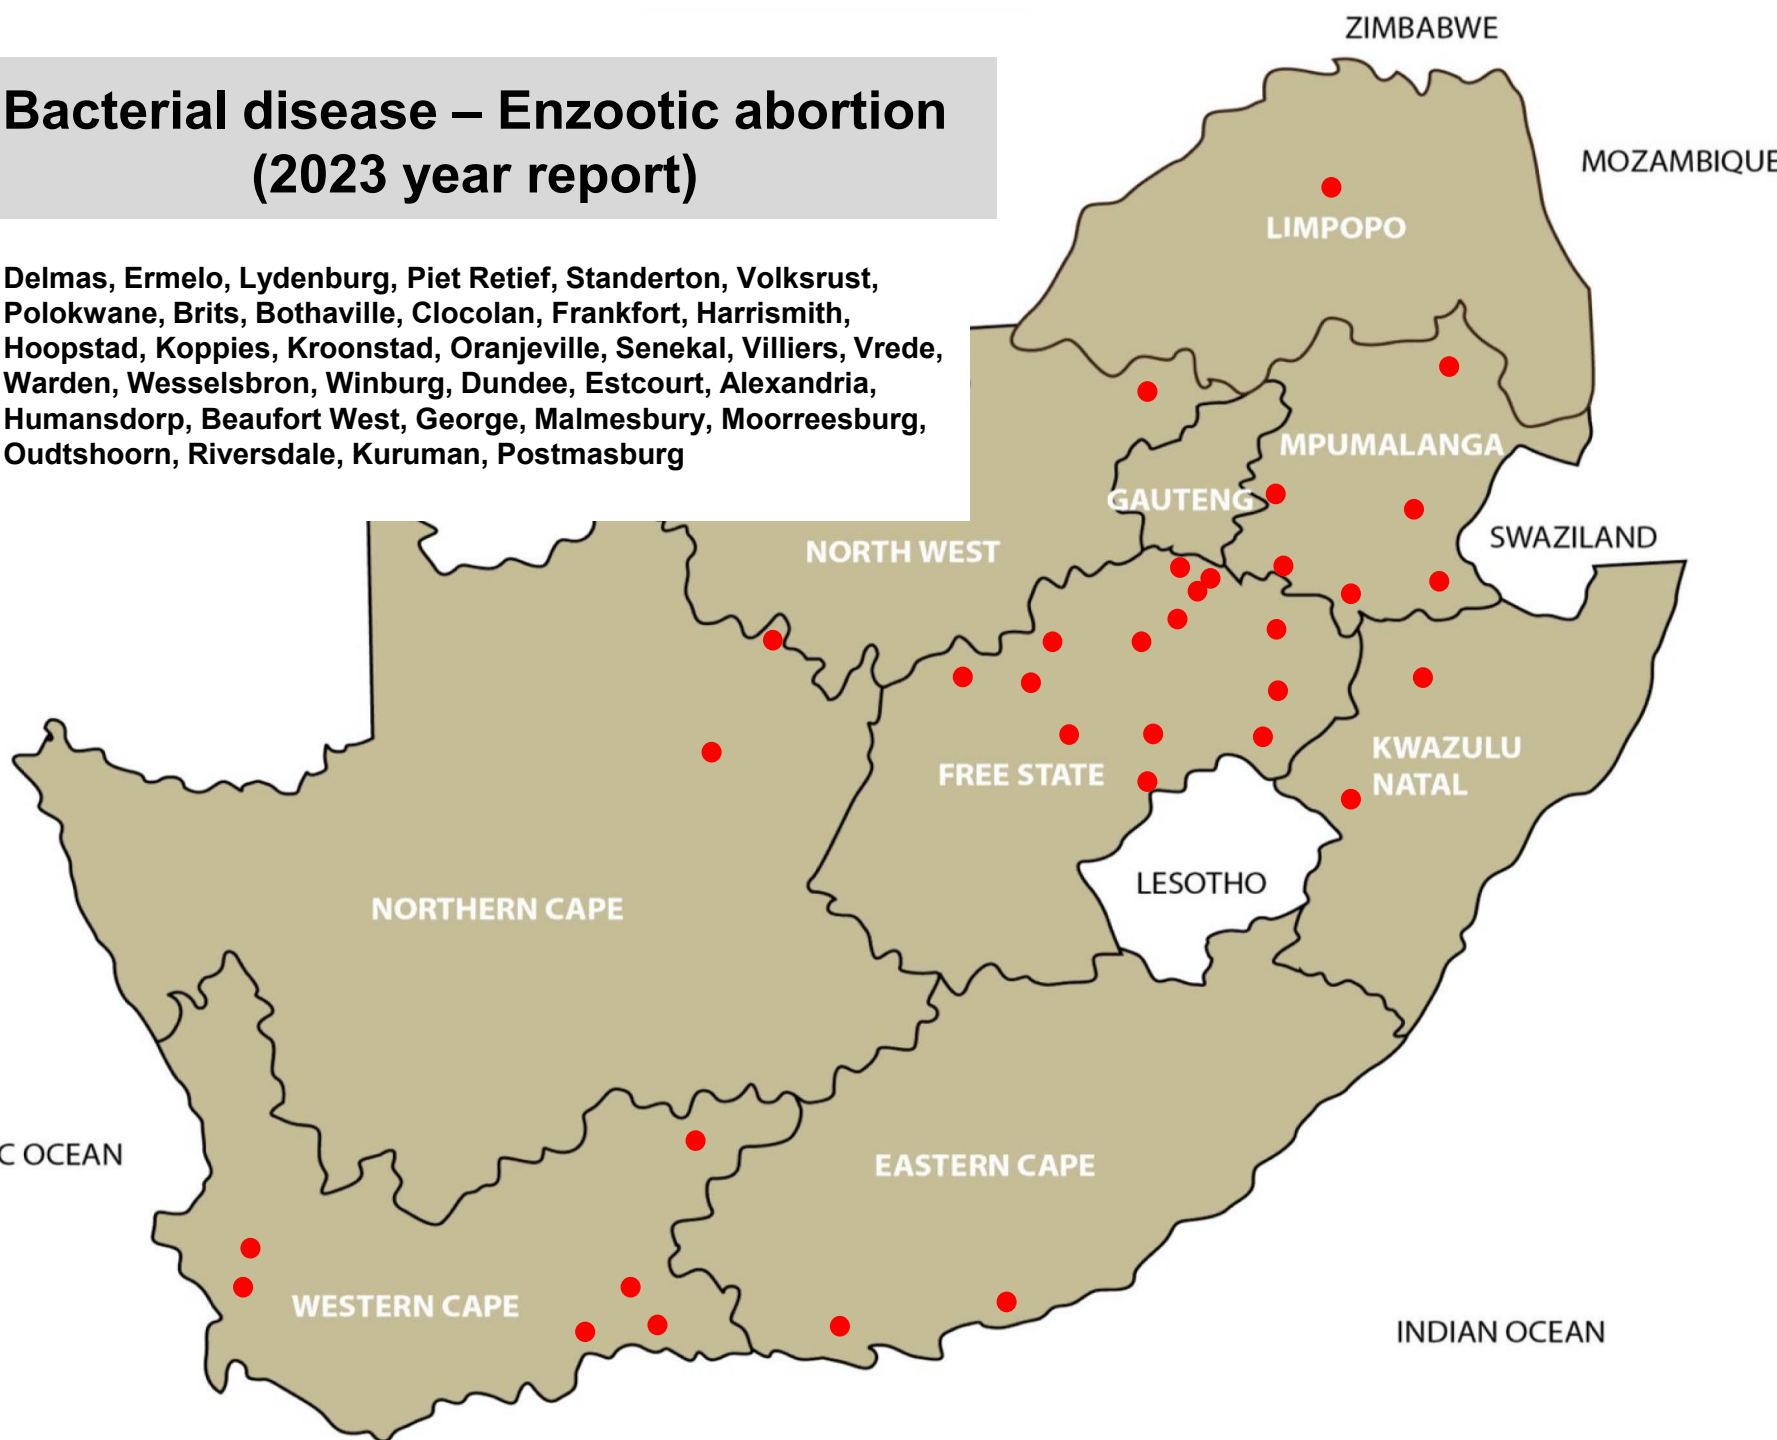

Bacterial disease – Enzoootic abortion (2023 year report)

Delmas, Ermelo, Lydenburg, Piet Retief, Standerton, Volksrust, Polokwane, Brits, Bothaville, Clocolan, Frankfort, Harrismith, Hoopstad, Koppies, Kroonstad, Oranjeville, Senekal, Villiers, Vrede, Warden, Wesselsbron, Winburg, Dundee, Estcourt, Alexandria, Humansdorp, Beaufort West, George, Malmesbury, Moorreesburg, Oudtshoorn, Riversdale, Kuruman, Postmasburg