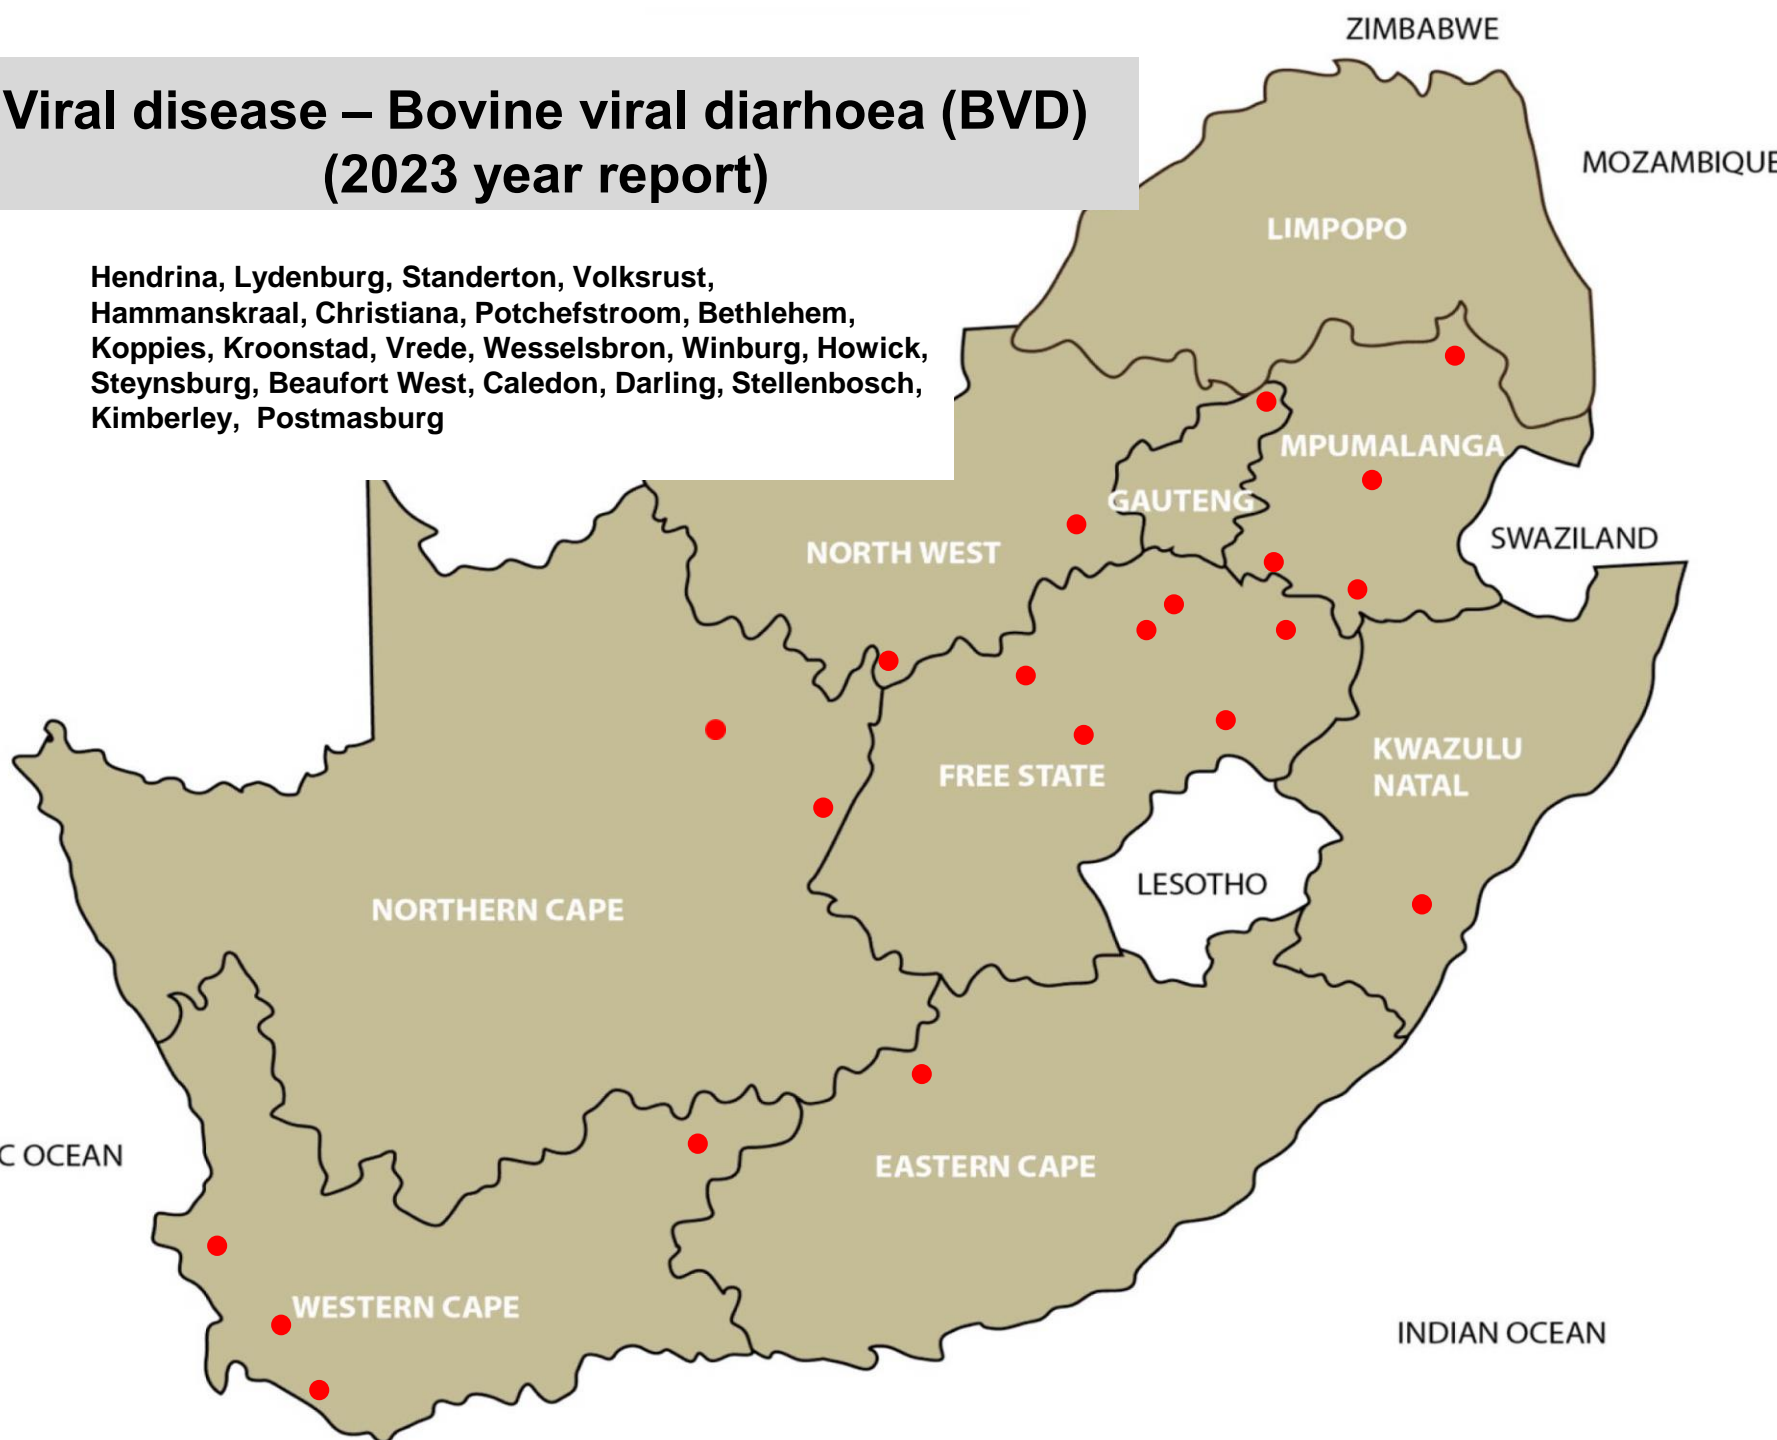

Viral disease – Bovine viral diarrhoea (BVD) (2023 year report)

Hendrina, Lydenburg, Standerton, Volksrust,
Hammanskraal, Christiana, Potchefstroom, Bethlehem,
Koppies, Kroonstad, Vrede, Wesselsbron, Winburg, Howick,
Steynsburg, Beaufort West, Caledon, Darling, Stellenbosch,
Kimberley, Postmasburg