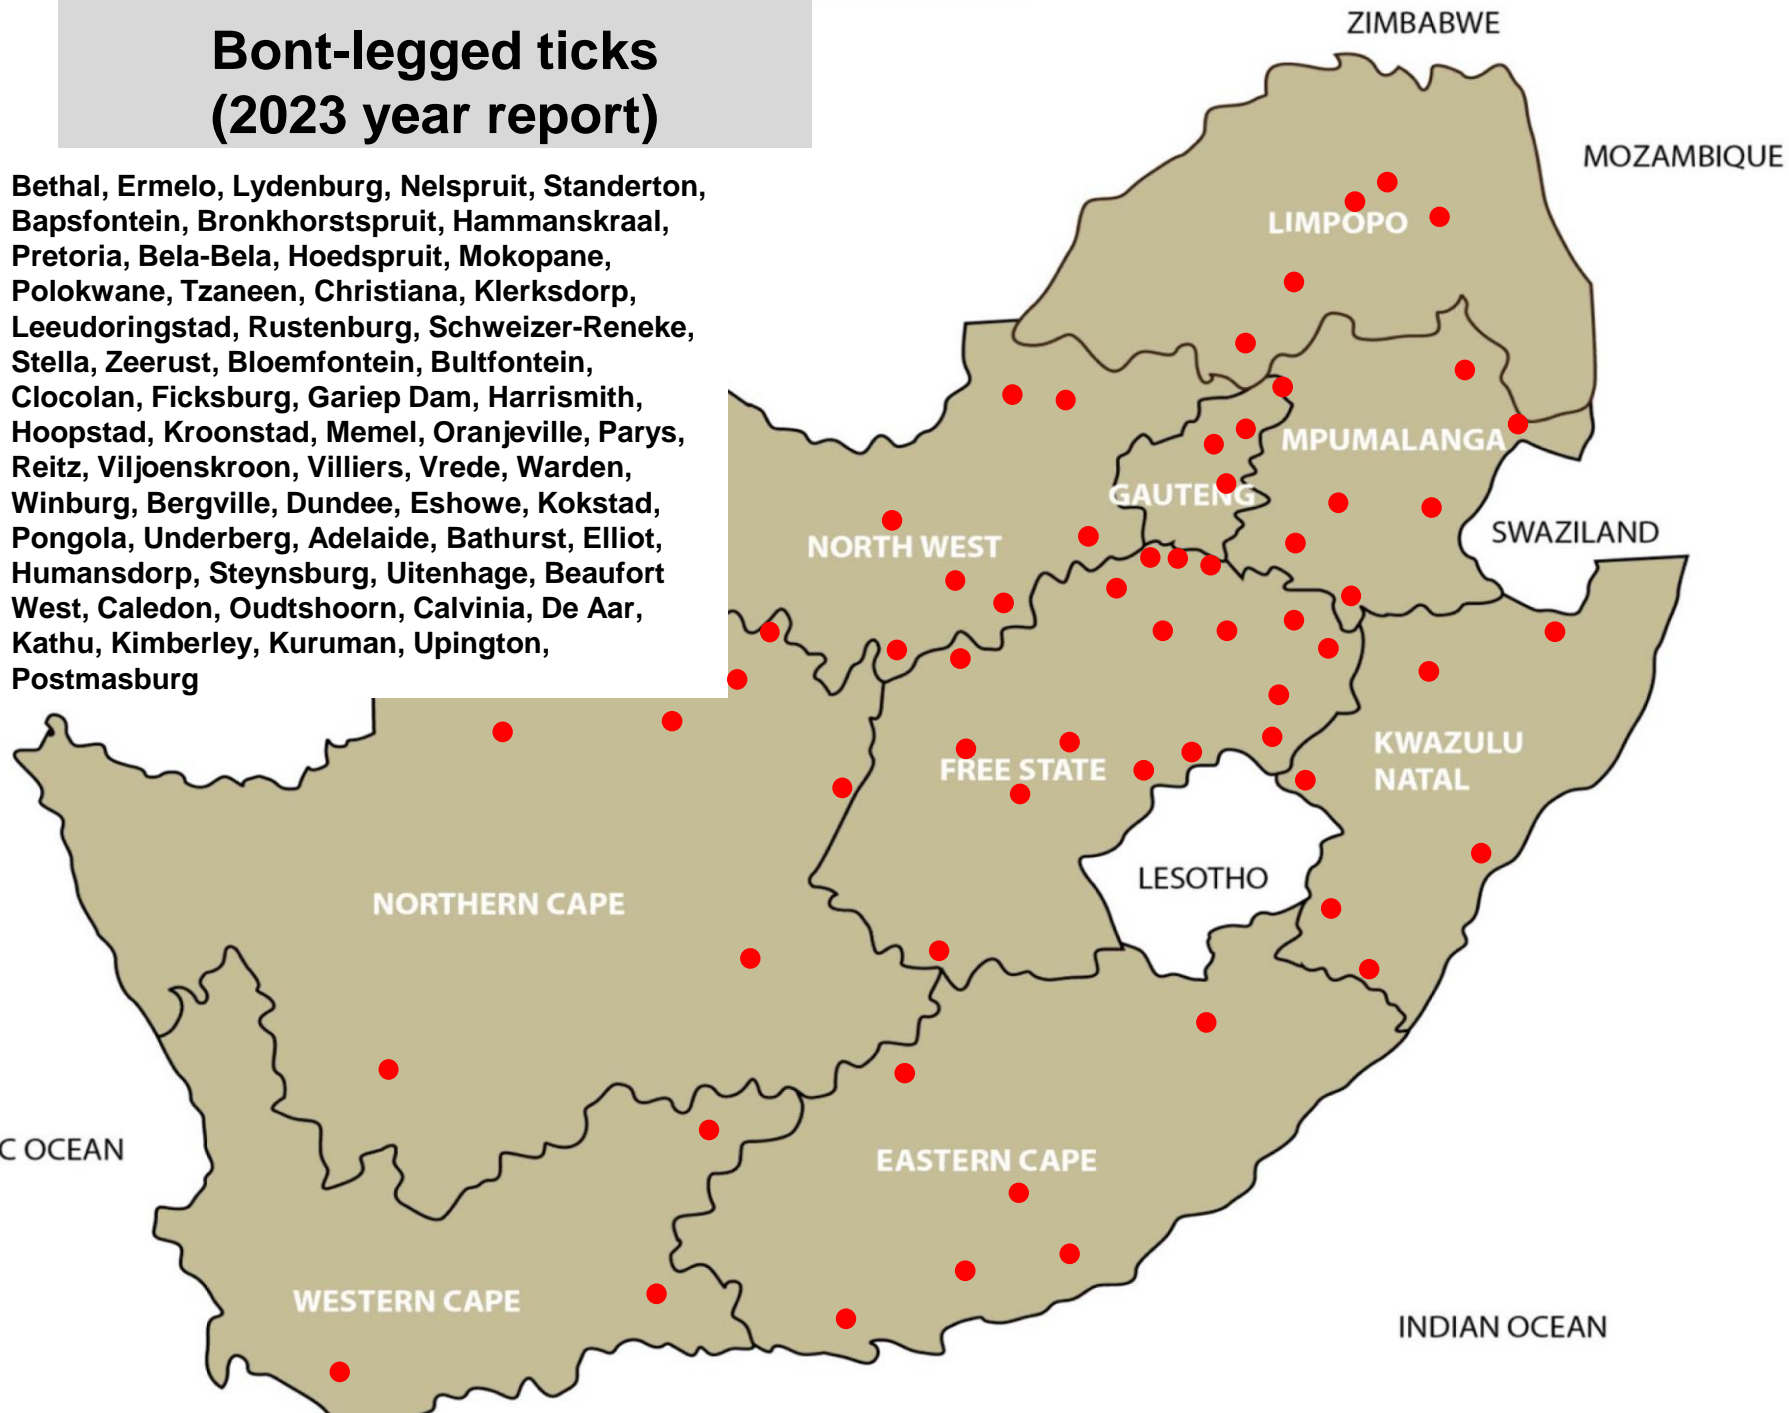

# Resistant blue ticks (2023 year report)

Lydenburg, Nelspruit, Pretoria, Polokwane, Clocolan,  
Viljoenskroon, Winburg, Bergville, Kokstad, Mtubatuba,  
Underberg, Elliot, George

# Bont ticks (2023 year report 2023)

Lydenburg, Nelspruit, Piet Retief, Bronkhorstspuit, Hammanskraal, Magaliesburg, Onderstepoort, Pretoria, Bela-Bela, Hoedspruit, Modimolle, Mokopane, Polokwane, Thabazimbi, Tzaneen, Brits, Klerksdorp, Rustenburg, Schweizer-Reneke, Stella, Vryburg, Zeerust, Hoopstad, Memel, Warden, Bergville, Dundee, Eshowe, Mtubatuba, Pongola, Adelaide, Bathurst, Humansdorp, Uitenhage, Beaufort-Wes, Caledon

# Brown ear-ticks (2023 year report)

Ermelo, Grootvlei, Lydenburg, Nelspruit, Piet Retief, Standerton, Volksrust, Bapsfontein, Bronkhorstspuit, Hammanskraal, Pretoria, Bela-Bela, Mokopane, Modimolle, Polokwane, Thabazimbi, Tzaneen, Brits, Klerksdorp, Leeudoringstad, Rustenburg, Schweizer-Reneke, Zeerust, Clocolan, Frankfort, Harrismith, Koppies, Oranjeville, Parys, Viljoenskroon, Villiers, Vrede, Bergville, Dundee, Eshowe, Estcourt, Kokstad, Mtubatuba, Pongola, Underberg, Vryheid, Elliot, George, Humansdorp, Oudtshoorn, De Aar

# Bont-legged ticks (2023 year report)

Bethal, Ermelo, Lydenburg, Nelspruit, Standerton, Bapsfontein, Bronkhorstspuit, Hammanskraal, Pretoria, Bela-Bela, Hoedspruit, Mokopane, Polokwane, Tzaneen, Christiana, Klerksdorp, Leeudoringstad, Rustenburg, Schweizer-Reneke, Stella, Zeerust, Bloemfontein, Bultfontein, Clocolan, Ficksburg, Gariep Dam, Harrismith, Hoopstad, Kroonstad, Memel, Oranjeville, Parys, Reitz, Viljoenskroon, Villiers, Vrede, Warden, Winburg, Bergville, Dundee, Eshowe, Kokstad, Pongola, Underberg, Adelaide, Bathurst, Elliot, Humansdorp, Steynsburg, Uitenhage, Beaufort West, Caledon, Oudtshoorn, Calvinia, De Aar, Kathu, Kimberley, Kuruman, Upington, Postmasburg