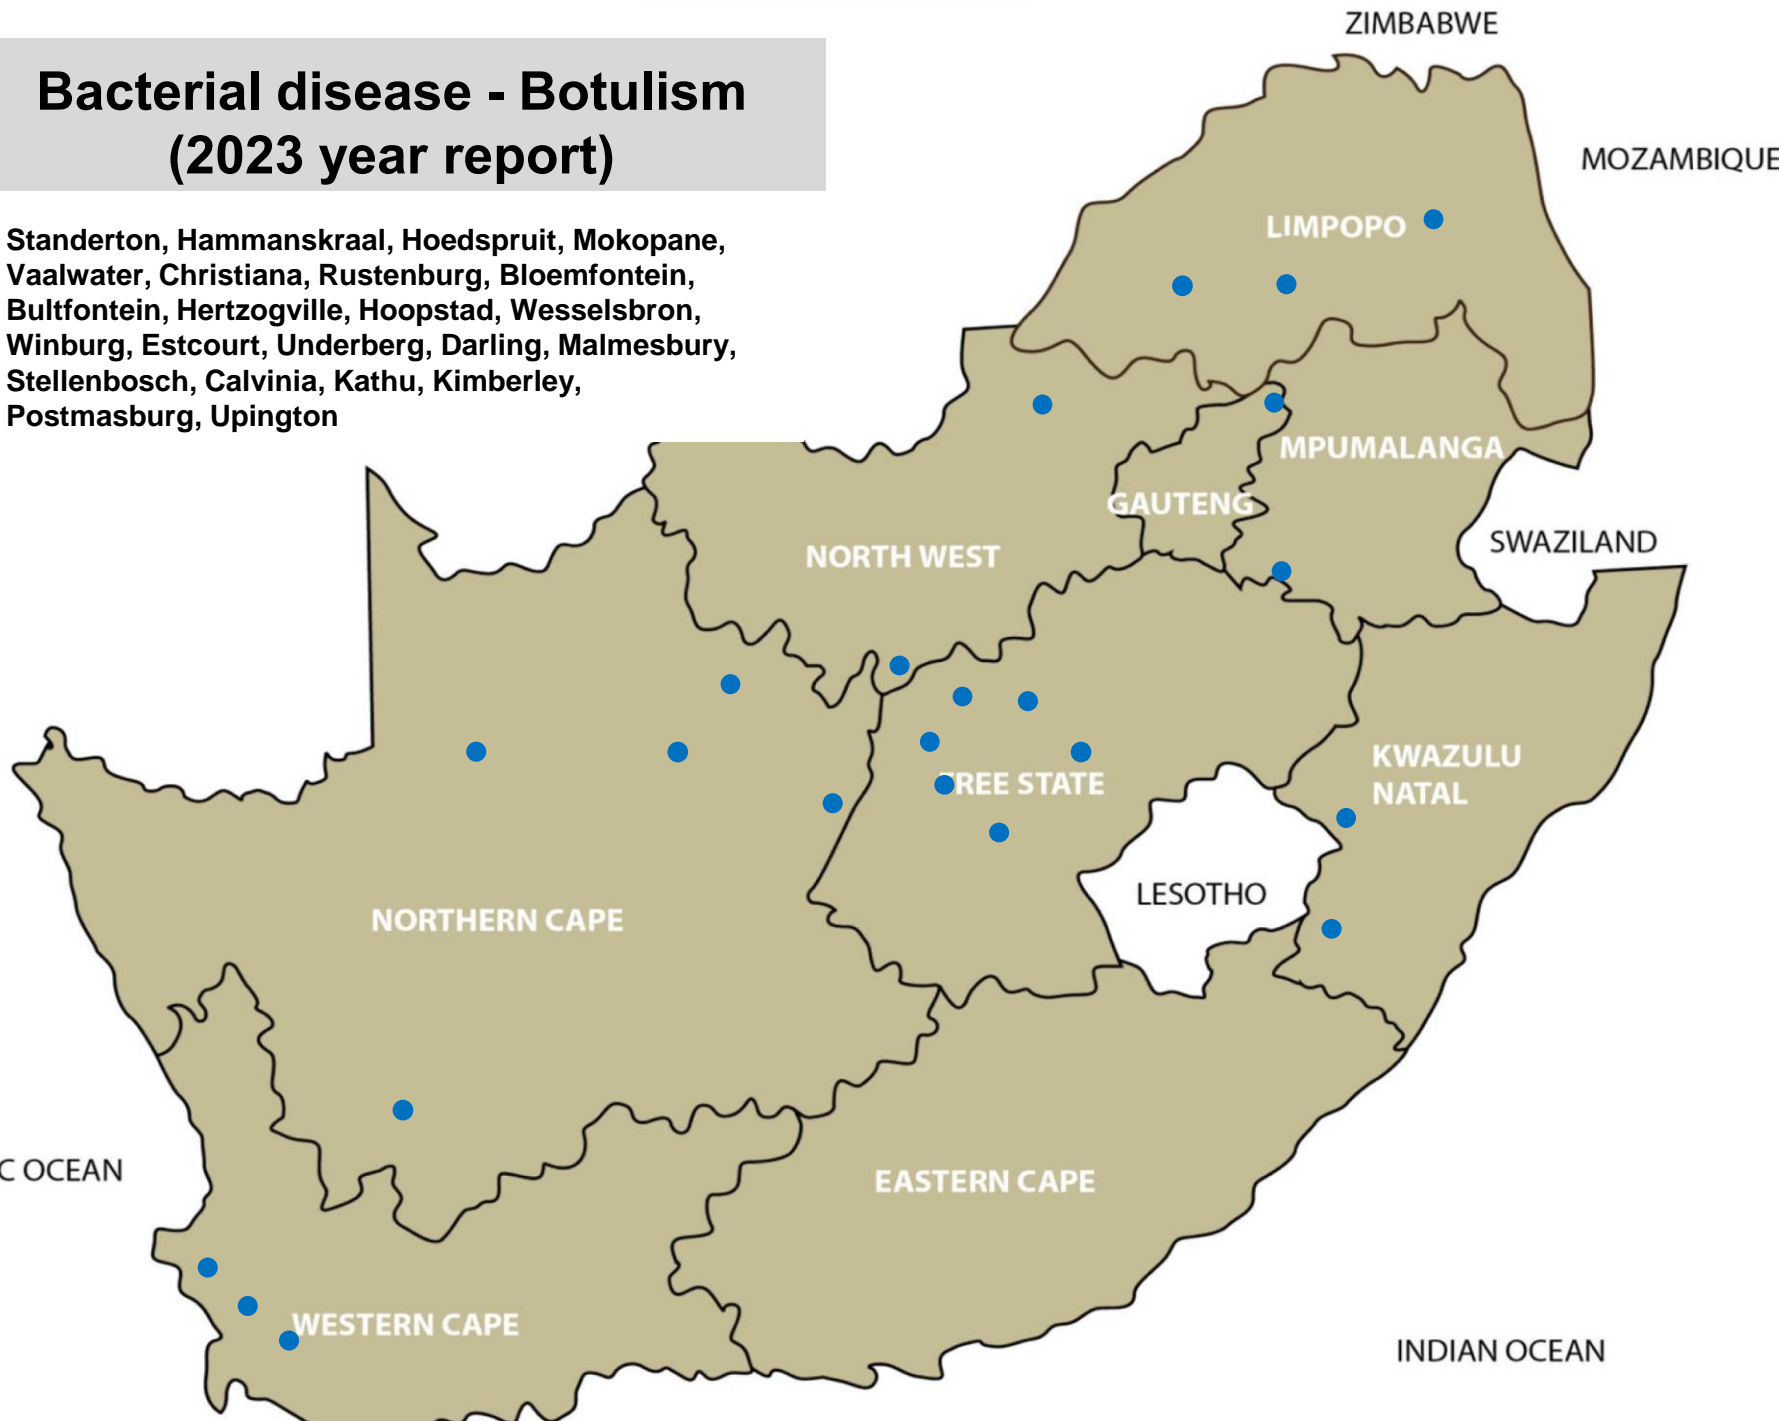

Bacterial disease - Botulism (2023 year report)

Standerton, Hammanskraal, Hoedspruit, Mokopane, Vaalwater, Christiana, Rustenburg, Bloemfontein, Bultfontein, Hertzogville, Hoopstad, Wesselsbron, Winburg, Estcourt, Underberg, Darling, Malmesbury, Stellenbosch, Calvinia, Kathu, Kimberley, Postmasburg, Upington