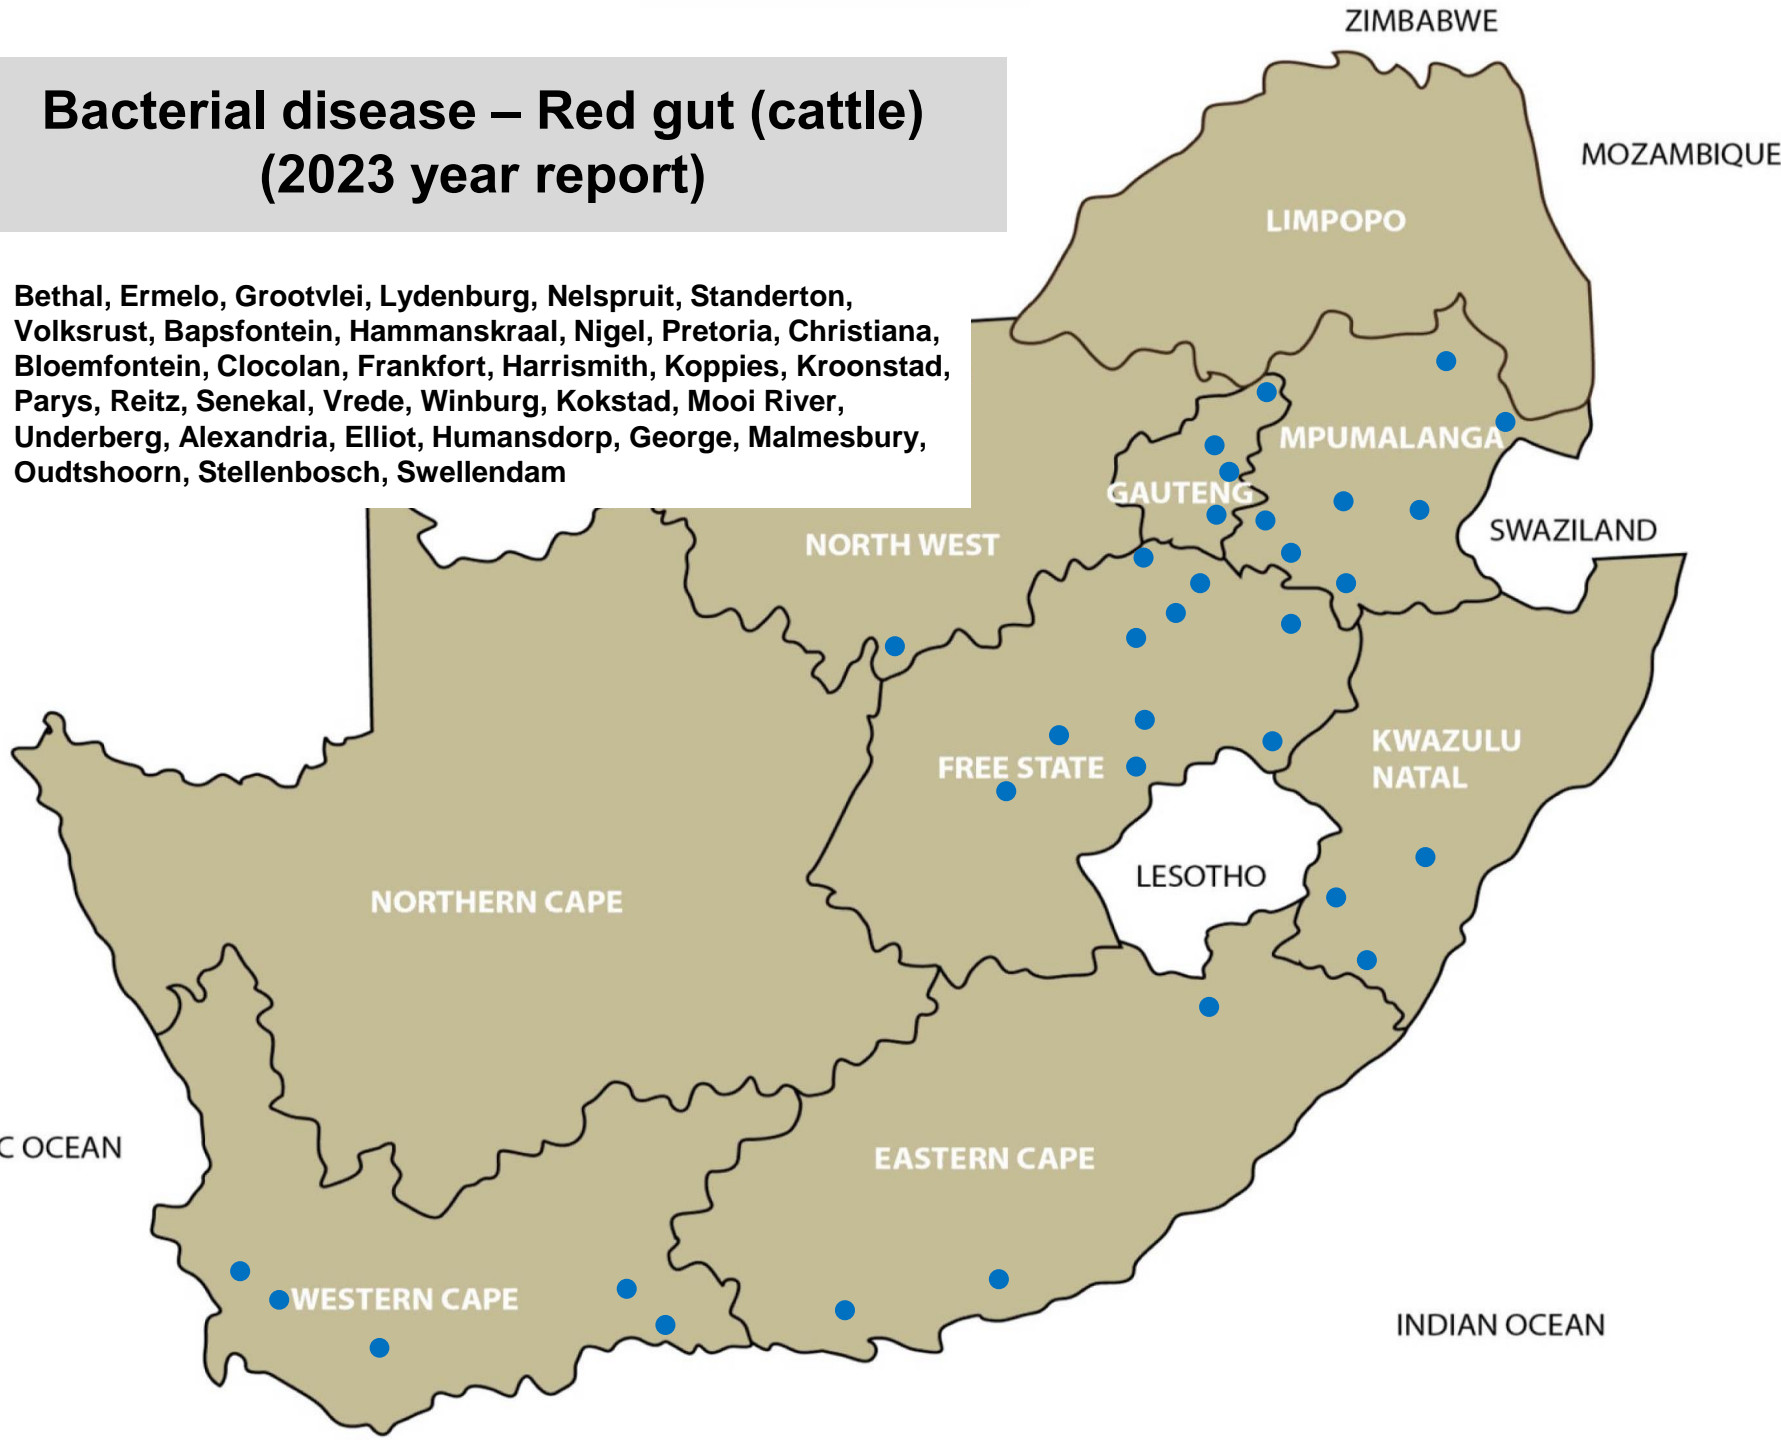

Bacterial disease – Red gut (cattle) (2023 year report)

Bethal, Ermelo, Grootvlei, Lydenburg, Nelspruit, Standerton, Volksrust, Bapsfontein, Hammanskraal, Nigel, Pretoria, Christiana, Bloemfontein, Clocolan, Frankfort, Harrismith, Koppies, Kroonstad, Parys, Reitz, Senekal, Vrede, Winburg, Kokstad, Mooi River, Underberg, Alexandria, Elliot, Humansdorp, George, Malmesbury, Oudtshoorn, Stellenbosch, Swellendam