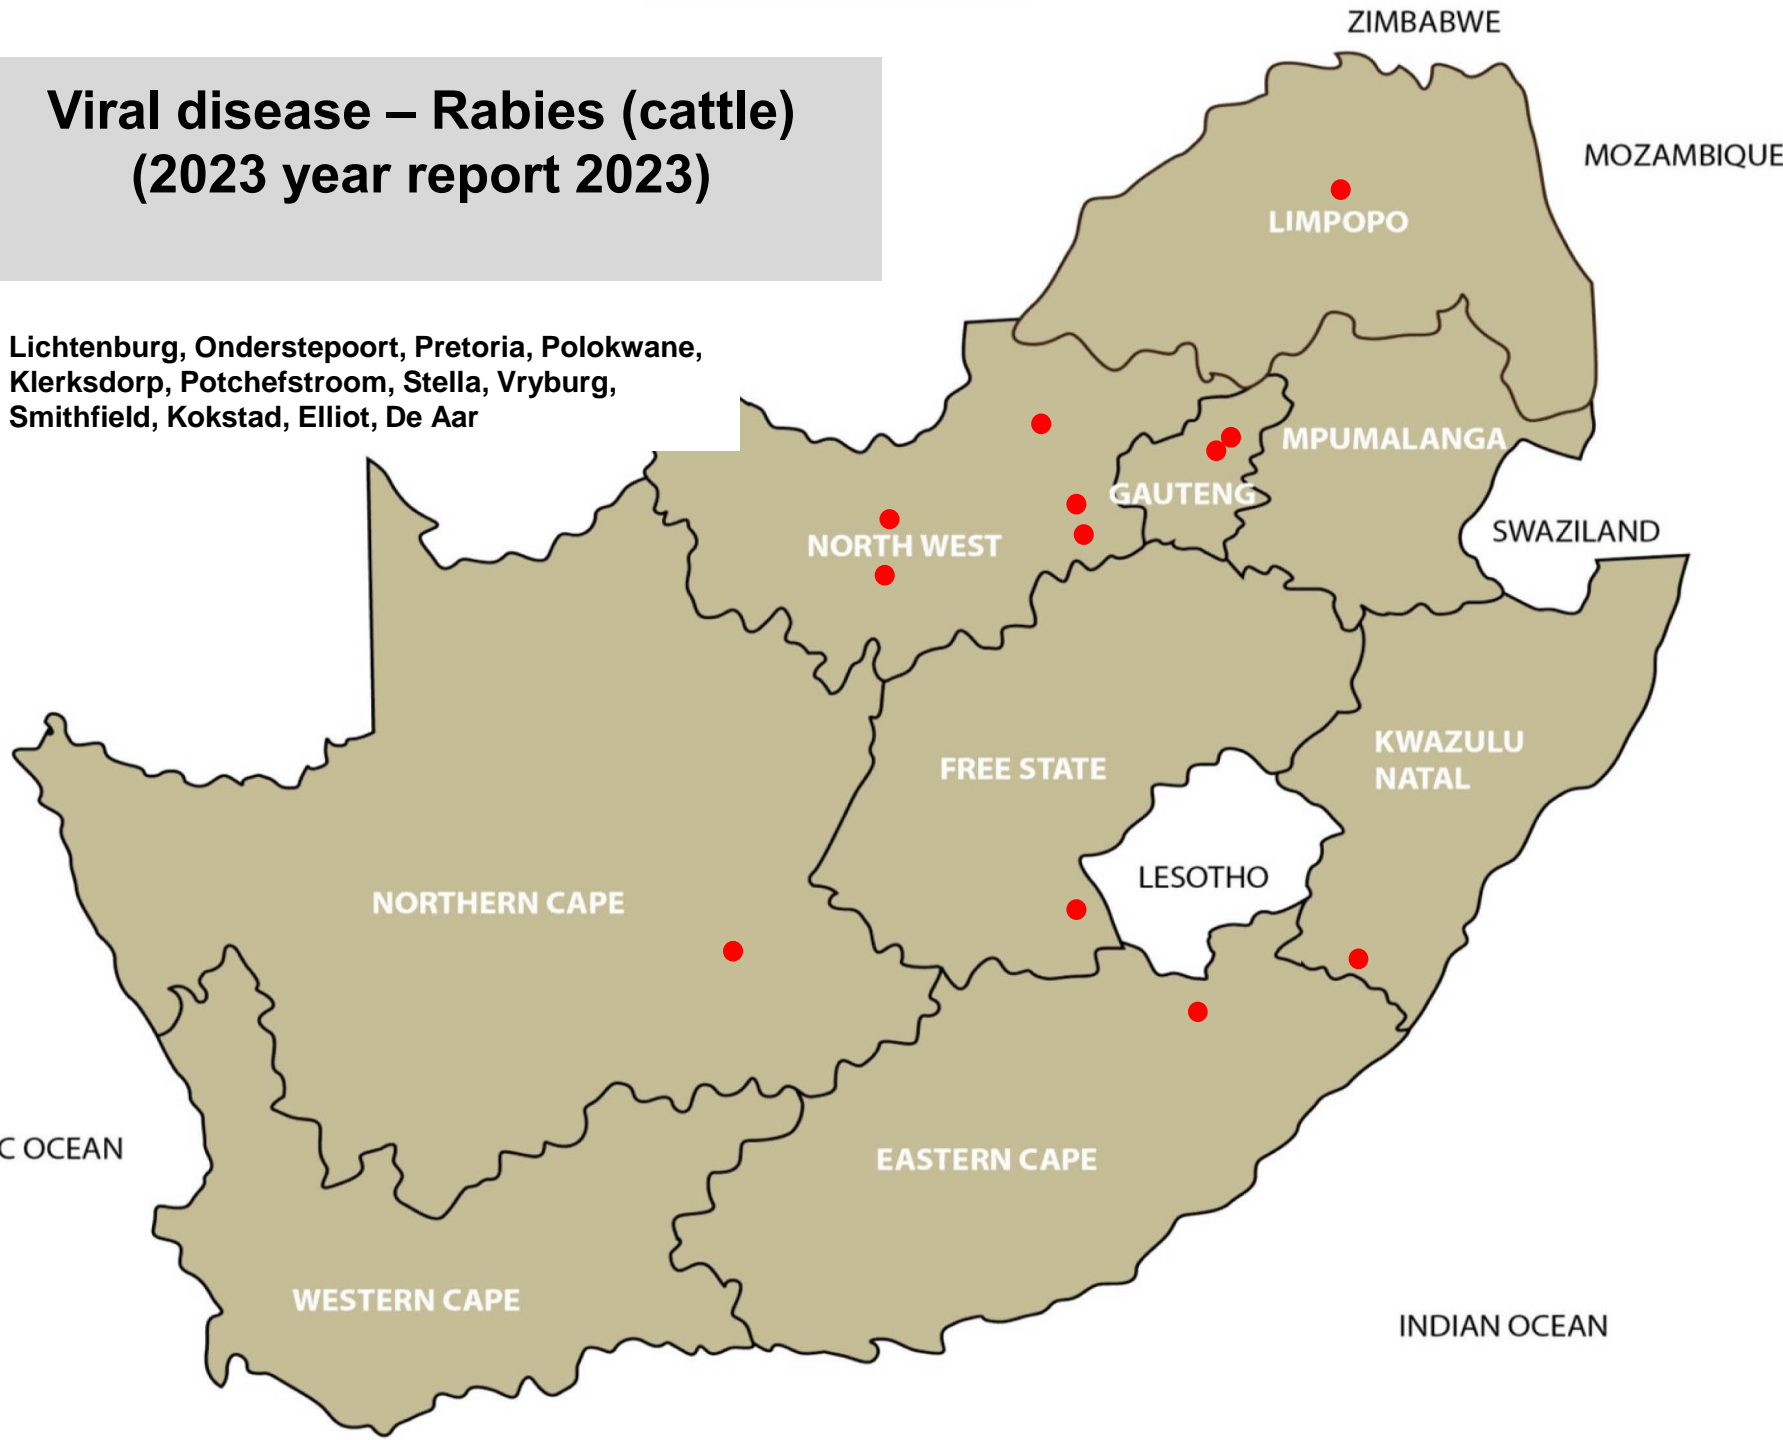

Viral disease – Rabies (cattle) (2023 year report 2023)

Lichtenburg, Onderstepoort, Pretoria, Polokwane,
Klerksdorp, Potchefstroom, Stella, Vryburg,
Smithfield, Kokstad, Elliot, De Aar