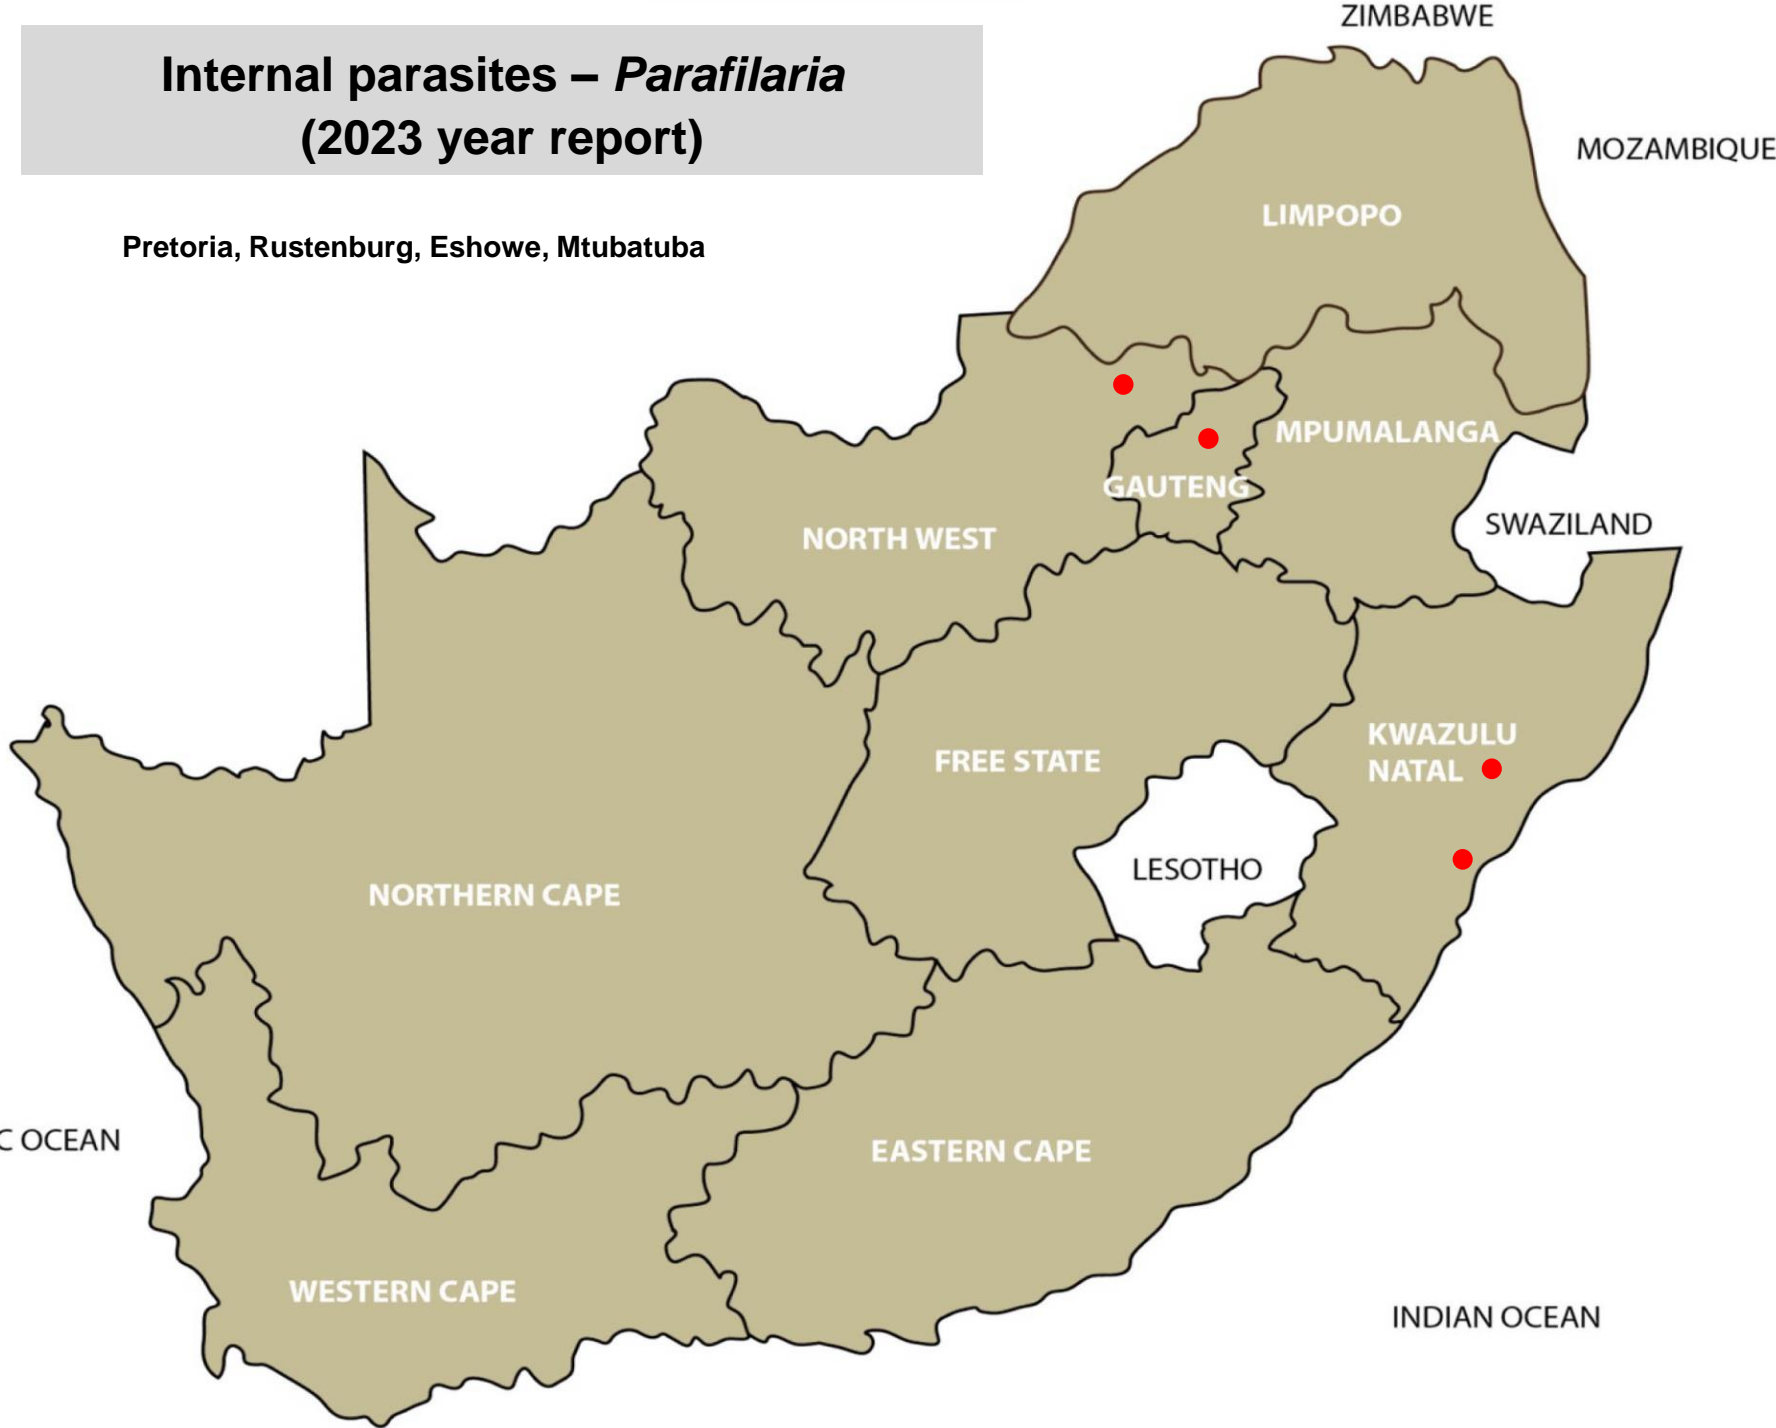

# Internal parasites – Tapeworms Cysticercosis (measels) (2023 year report)

Bapsfontein, Delmas, Mokopane, Brits, Koppies, Parys,  
Eshowe, Pongola, Graaff-Reinet, Queenstown, George,  
Malmesbury, Oudtshoorn, Paarl, Upington

# Internal parasites – Liver fluke worms (2023 year report)

Bethal, Delmas, Grootvlei, Hendrina, Lydenburg, Standerton, Volksrust, Bapsfontein, Nigel, Onderstepoort, Pretoria, Bela-Bela, Klerksdorp, Potchefstroom, Schweizer-Reneke, Bethlehem, Bloemfontein, Bothaville, Clocolan, Dewetsdorp, Excelsior, Ficksburg, Frankfort, Harrismith, Hoopstad, Kroonstad, Memel, Oranjeville, Parys, Reitz, Senekal, Villiers, Warden, Winburg, Bergville, Dundee, Estcourt, Howick, Kokstad, Mooi River, Mtubatuba, Underberg, Vryheid, Alexandria, Aliwal North, Noord, Elliot, Humansdorp, Somerset East, Steynsburg, Caledon, George, Malmesbury, Paarl, Riversdal, Stellenbosch, Colesberg

# Internal parasites Conical flukes - Paramphistomes (2022 year report)

Bethal, Delmas, Grootvlei, Lydenburg, Nelspruit, Standerton, Volksrust, Bapsfontein, Nigel, Pretoria, Klerksdorp, Schweizer-Reneke, Bloemfontein, Clocolan, Dewetsdorp, Ficksburg, Frankfort, Gariep Dam, Hoopstad, Koppies, Oranjeville, Reitz, Viljoenskroon, Vrede, Warden, Winburg, Bergville, Estcourt, Kokstad, Mooi River, Underberg, Vryheid, Alexandria, Elliot, Somerset East, Steynsburg, George, Malmesbury, Oudtshoorn, Riversdale, Colesberg, Postmasburg

# Internal parasites – *Parafilaria* (2023 year report)

Pretoria, Rustenburg, Eshowe, Mtubatuba