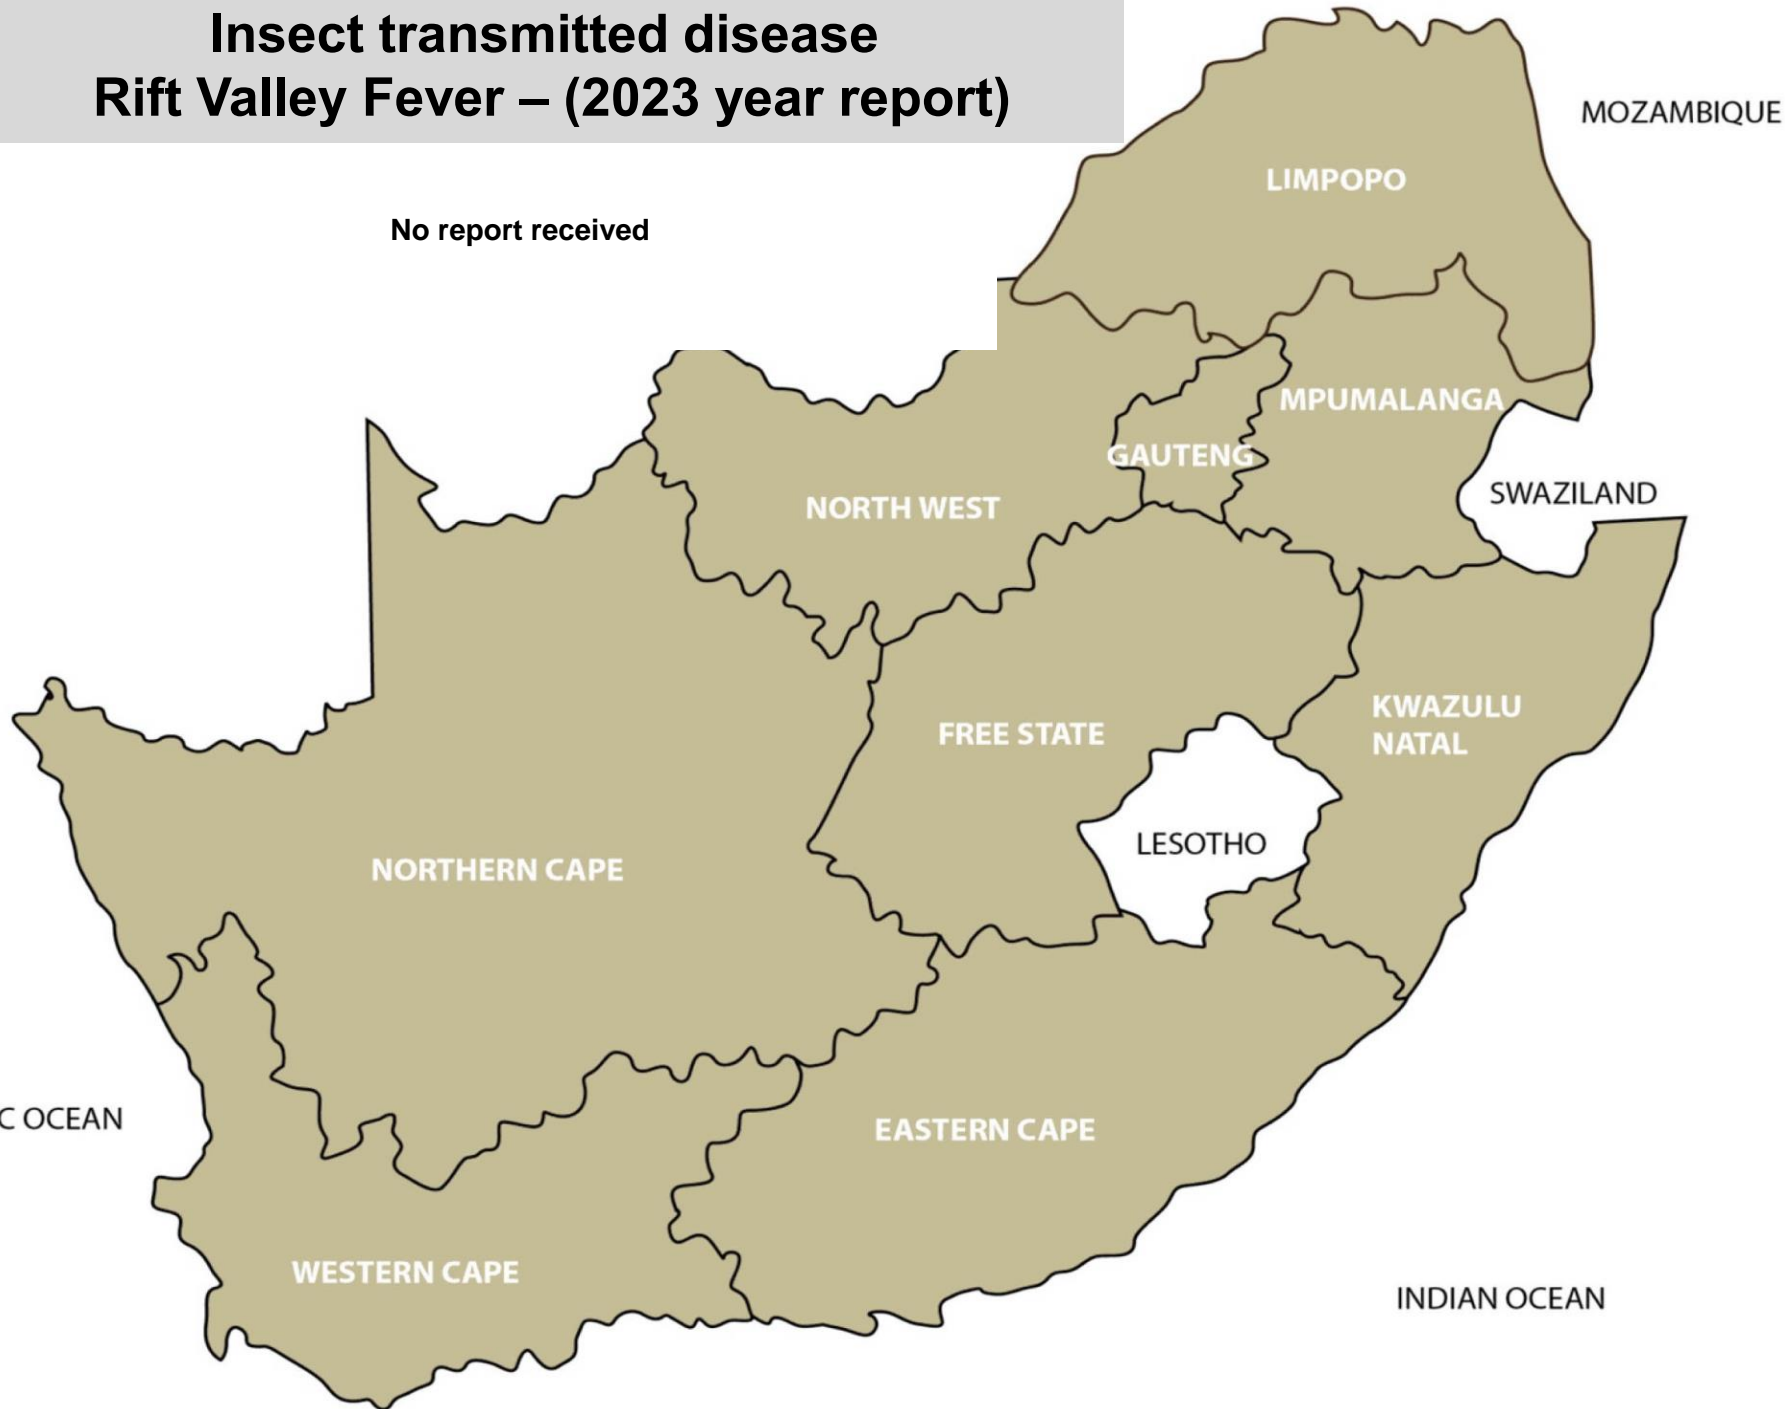

Insect transmitted disease Rift Valley Fever – (2023 year report)

No report received