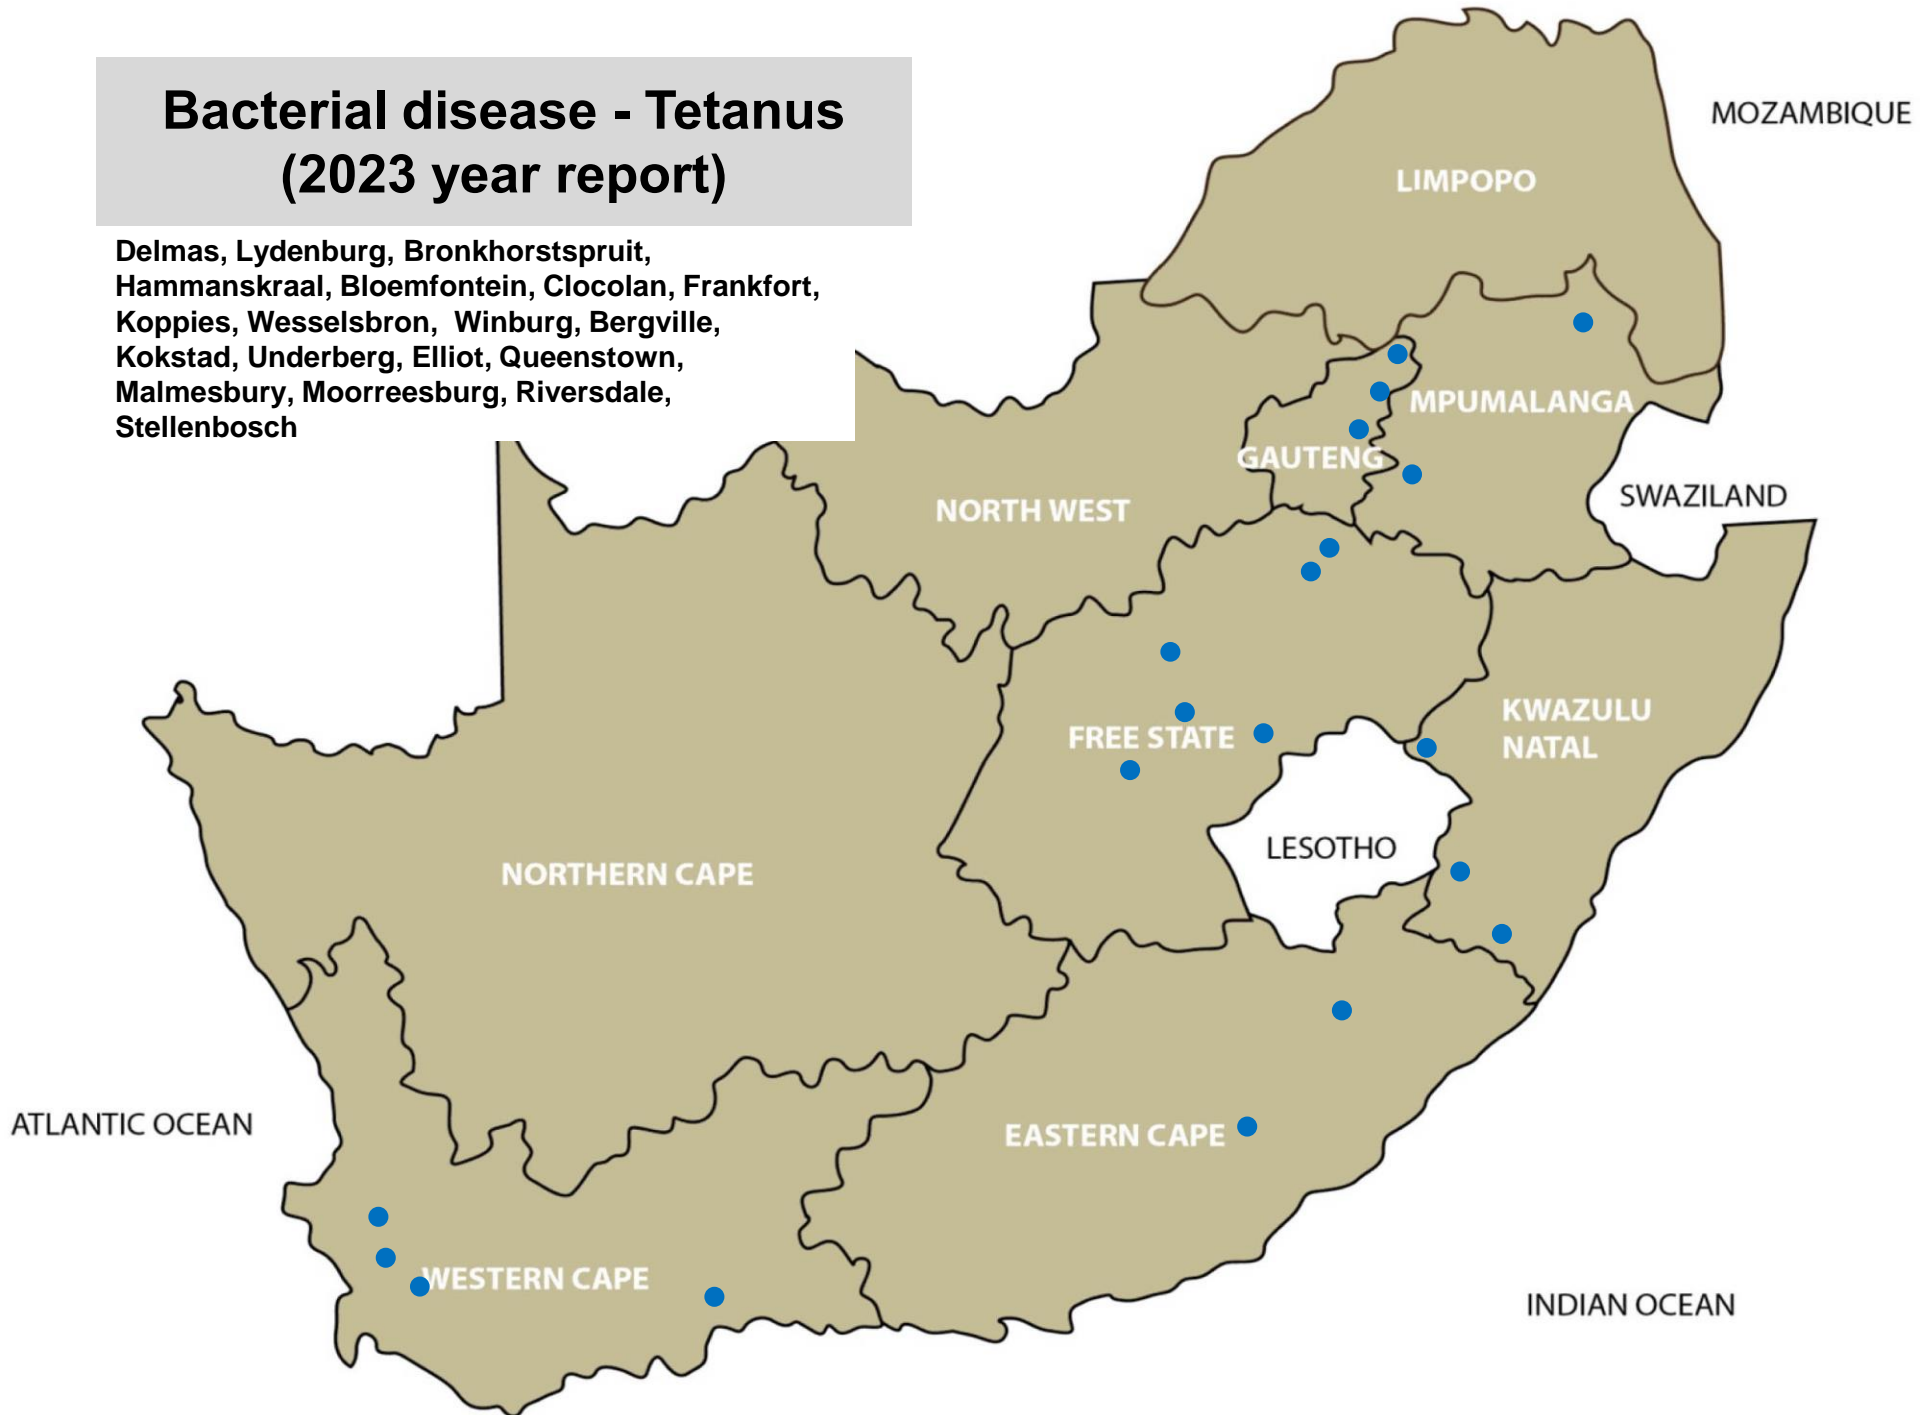

# Bacterial disease – Lamb dysentery (2023 year report)

Bethal, Volksrust, Nigel, Potchefstroom, Frankfort, George

# Bacterial disease - Tetanus (2023 year report)

Delmas, Lydenburg, Bronkhorstspuit,  
Hammanskraal, Bloemfontein, Clocolan, Frankfort,  
Koppies, Wesselsbron, Winburg, Bergville,  
Kokstad, Underberg, Elliot, Queenstown,  
Malmesbury, Moorreesburg, Riversdale,  
Stellenbosch