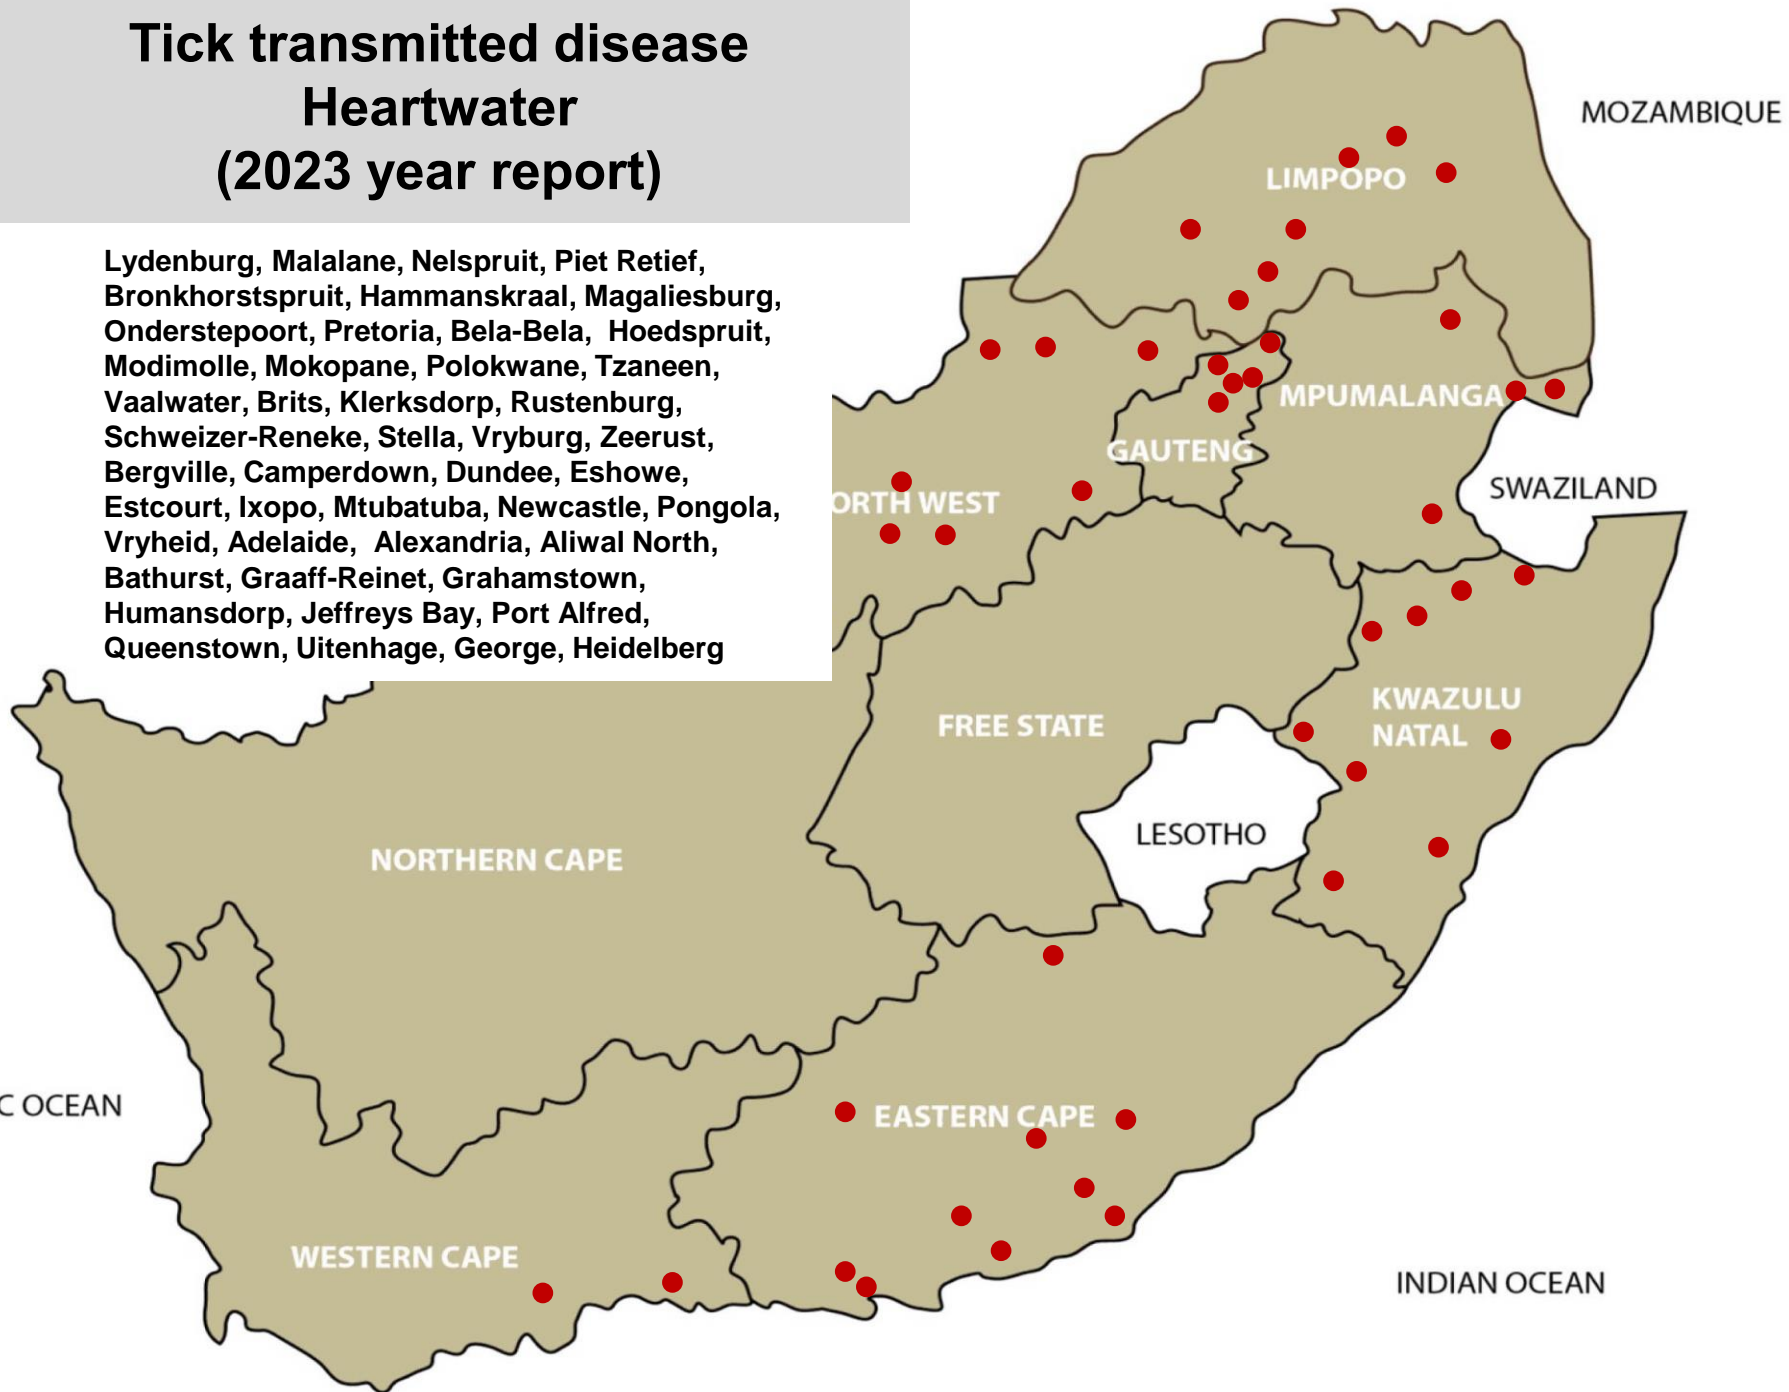

Tick transmitted disease Heartwater (2023 year report)

Lydenburg, Malalane, Nelspruit, Piet Retief, Bronkhorstspuit, Hammanskraal, Magaliesburg, Onderstepoort, Pretoria, Bela-Bela, Hoedspruit, Modimolle, Mokopane, Polokwane, Tzaneen, Vaalwater, Brits, Klerksdorp, Rustenburg, Schweizer-Reneke, Stella, Vryburg, Zeerust, Bergville, Camperdown, Dundee, Eshowe, Estcourt, Ixopo, Mtubatuba, Newcastle, Pongola, Vryheid, Adelaide, Alexandria, Aliwal North, Bathurst, Graaff-Reinet, Grahamstown, Humansdorp, Jeffreys Bay, Port Alfred, Queenstown, Uitenhage, George, Heidelberg