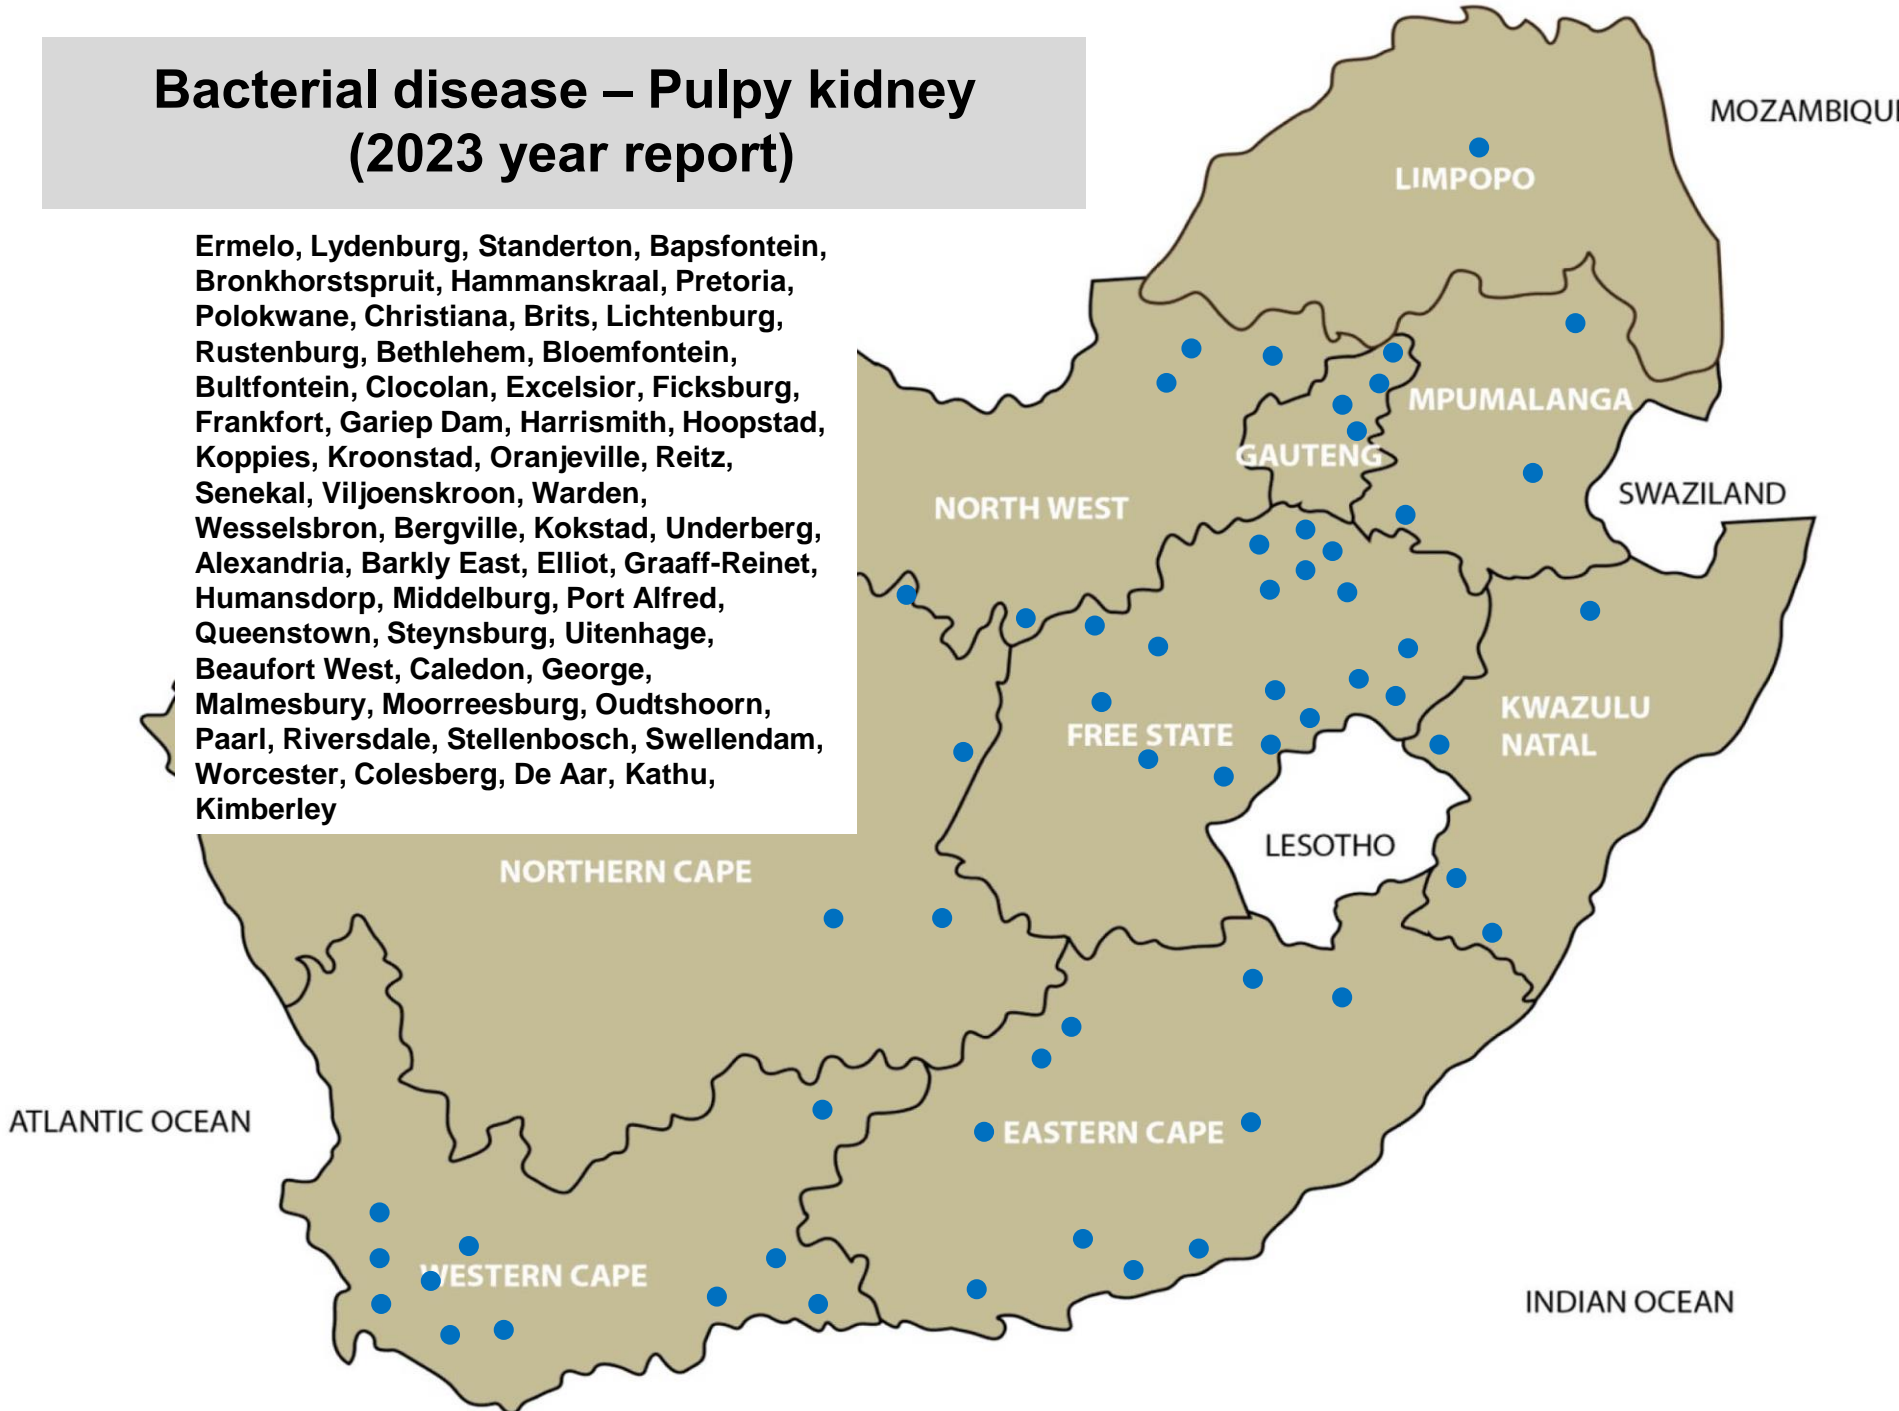

Bacterial disease – Pulpy kidney (2023 year report)

Ermelo, Lydenburg, Standerton, Bapsfontein, Bronkhorstspuit, Hammanskraal, Pretoria, Polokwane, Christiana, Brits, Lichtenburg, Rustenburg, Bethlehem, Bloemfontein, Bultfontein, Clocolan, Excelsior, Ficksburg, Frankfort, Gariiep Dam, Harrismith, Hoopstad, Koppies, Kroonstad, Oranjeville, Reitz, Senekal, Viljoenskroon, Warden, Wesselsbron, Bergville, Kokstad, Underberg, Alexandria, Barkly East, Elliot, Graaff-Reinet, Humansdorp, Middelburg, Port Alfred, Queenstown, Steynsburg, Uitenhage, Beaufort West, Caledon, George, Malmesbury, Moorreesburg, Oudtshoorn, Paarl, Riversdale, Stellenbosch, Swellendam, Worcester, Colesberg, De Aar, Kathu, Kimberley