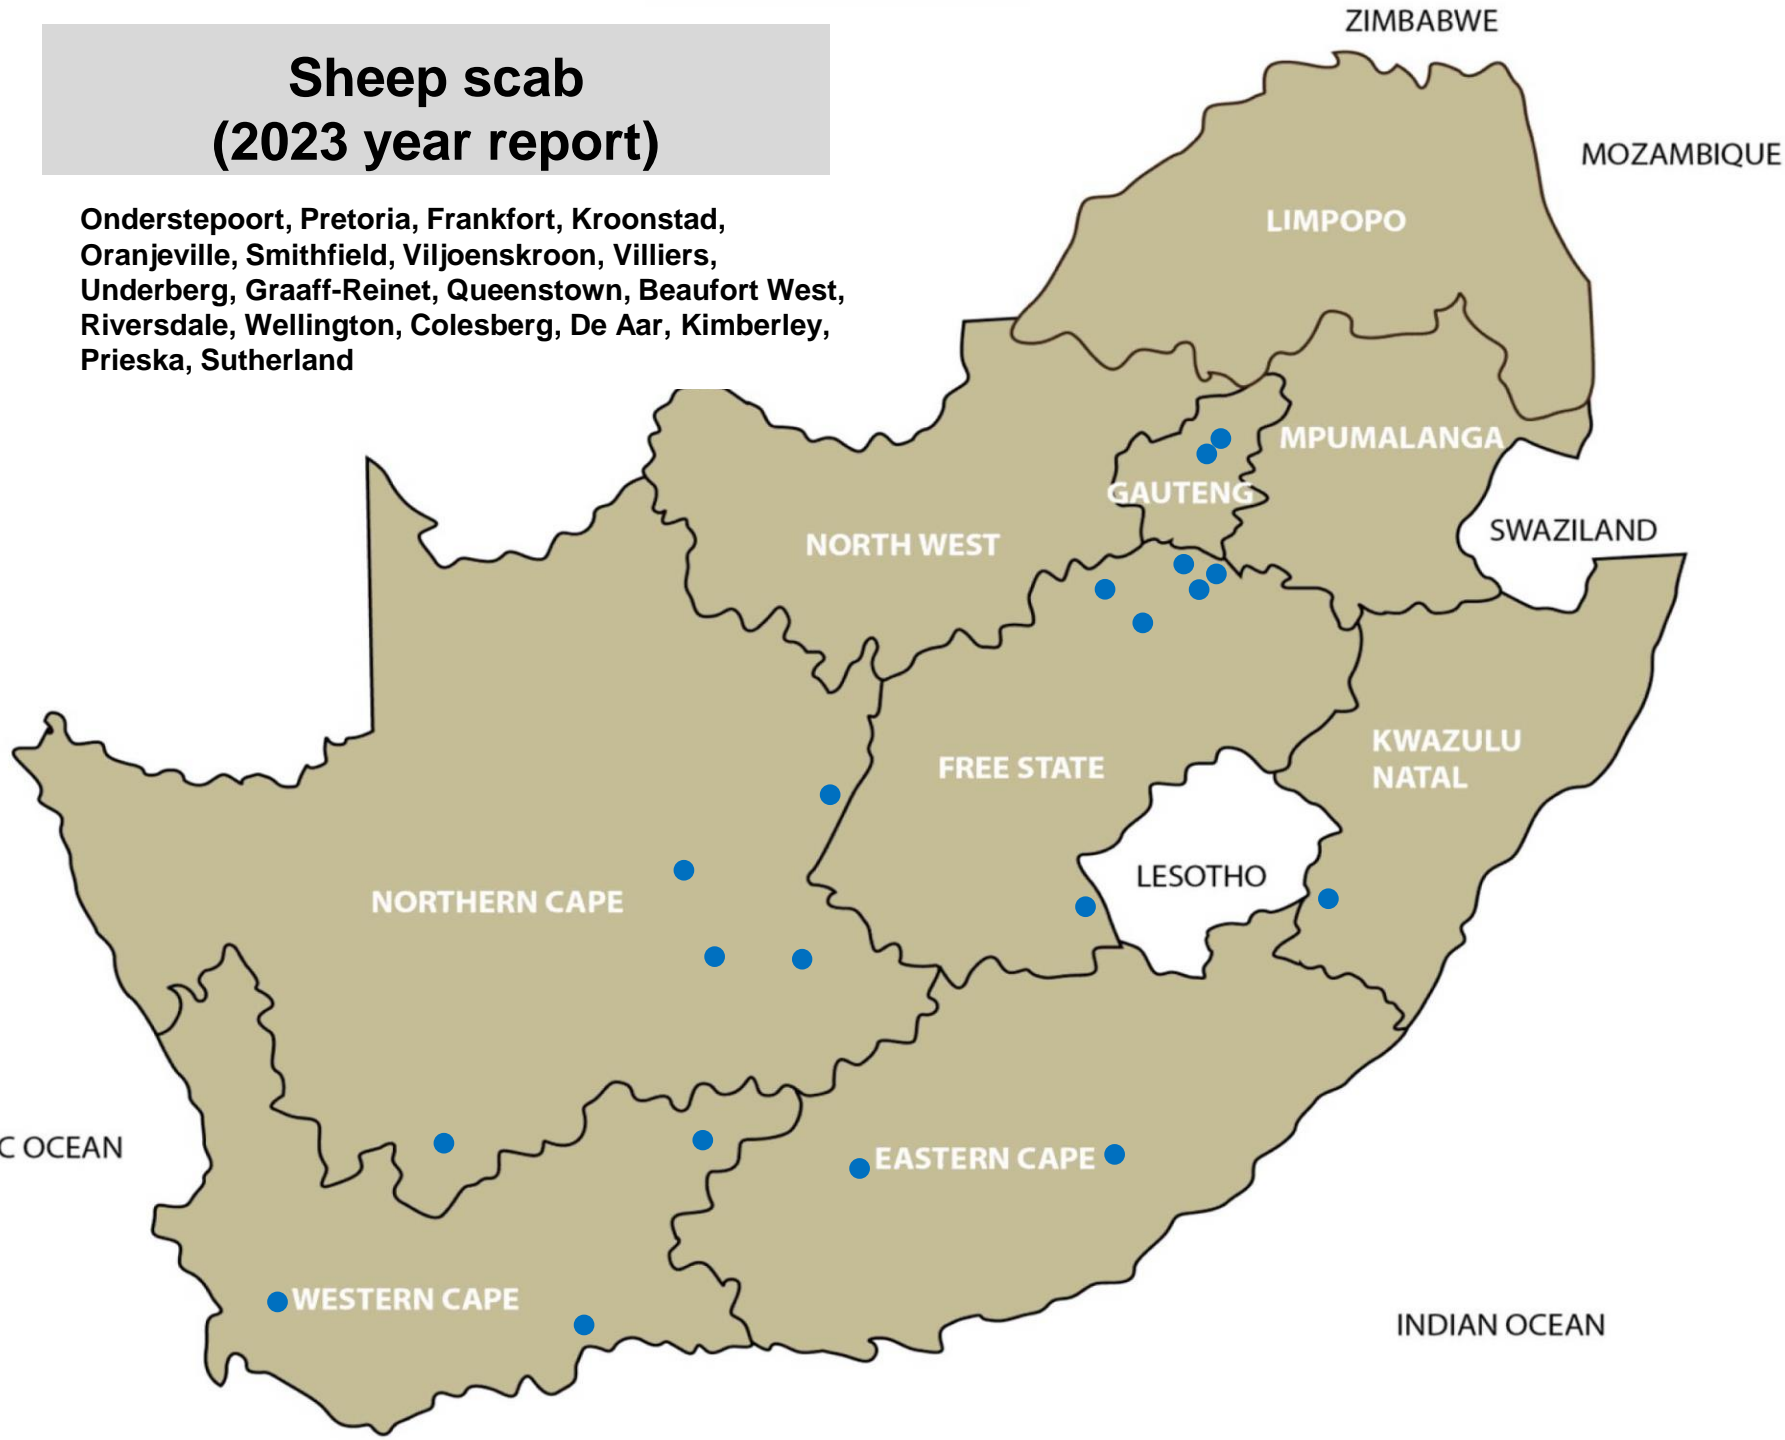

# Paralysis ticks (2023 year report)

Ermelo, Bloemfontein, Dewetsdorp, Gariep Dam, Lydenburg, Frankfort, Hoopstad, Koppies, Kroonstad, Oranjeville, Viljoenskroon, Villiers, Vrede, Bergville, Kokstad, Aliwal North, Elliot, Steynsburg, George, Riversdale, Colesberg

# Biting lice (Red lice) (2023 year report)

Pretoria, Bethal, Standerton, Nigel, Brits, Leeudoringstad, Bethlehem, Bloemfontein, Clocolan, Dewetsdorp, Excelsior, Ficksburg, Hoopstad, Reitz, Kokstad, Kroonstad, Oranjeville, Parys, Senekal, Viljoenskroon, Villiers, Warden, Kokstad, Aliwal North, Barkly East, Elliot, Graaff-Reinet, Steynsburg, Uitenhage, Beaufort West, Caledon, Heidelberg, Malmesbury, Moorreesburg, Oudtshoorn, Stellenbosch, Wellington, Postmasburg

# Sucking lice (Blue lice) (2023 year report)

Ermelo, Brits, Leeudoringstad, Schweizer-Reneke,  
Zeerust, Bloemfontein, Bothaville, Bultfontein, Excelsior,  
Clocolan, Hoopstad, Kroonstad, Oranjeville, Parys, Reitz,  
Warden, Wesselsbron, Aliwal North, Graaff-Reinet,  
Caledon, Malmesbury, Oudtshoorn, Riversdale,  
Postmasburg

# Sheep scab (2023 year report)

Onderstepoort, Pretoria, Frankfort, Kroonstad,  
Oranjeville, Smithfield, Viljoenskroon, Villiers,  
Underberg, Graaff-Reinet, Queenstown, Beaufort West,  
Riversdale, Wellington, Colesberg, De Aar, Kimberley,  
Prieska, Sutherland