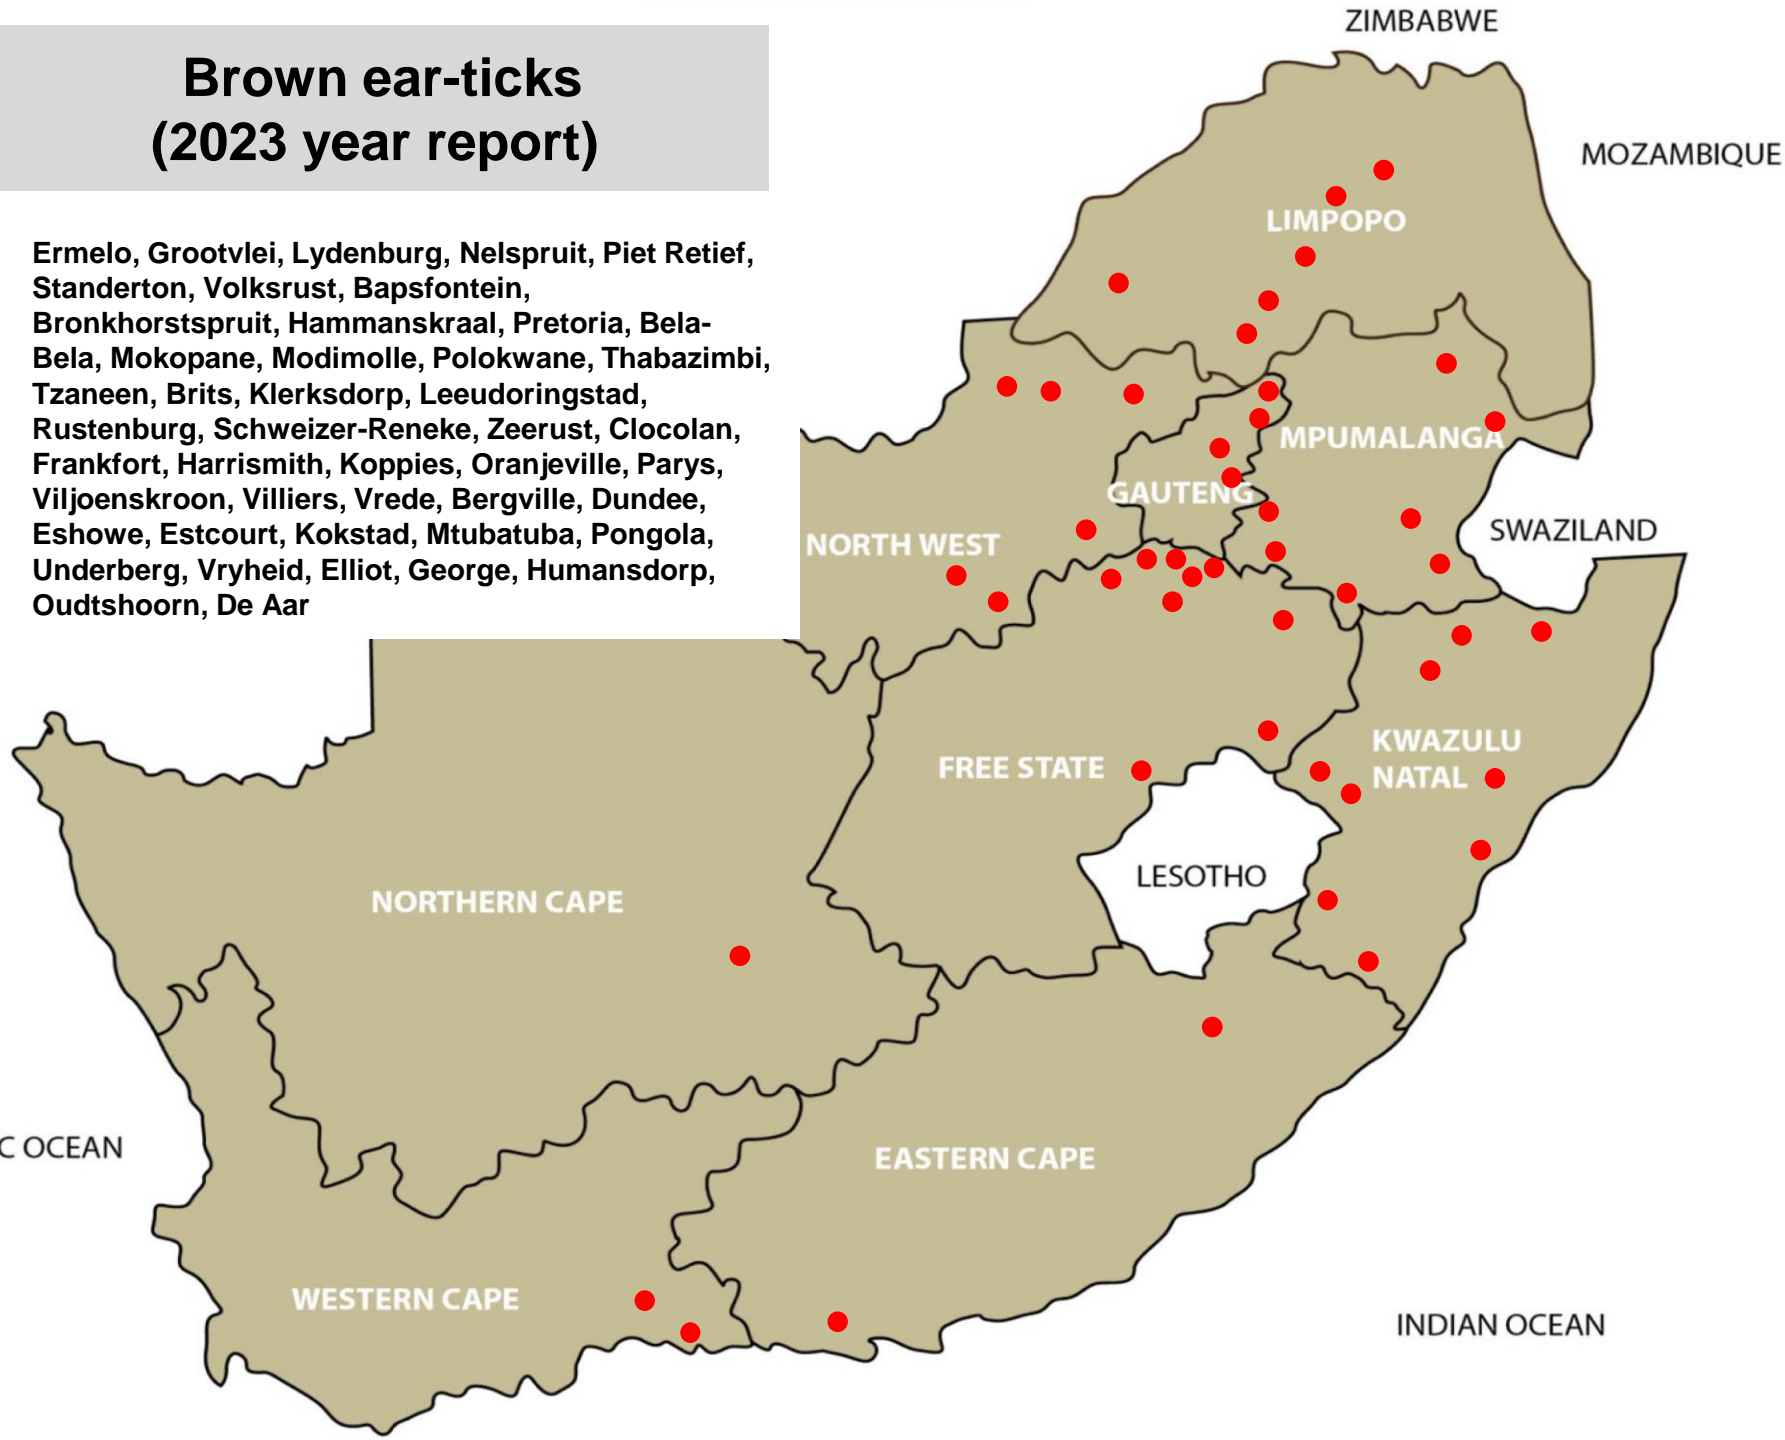

# Blue ticks (2023 year report)

Bethal, Ermelo, Grootvlei, Lydenburg, Middelburg, Nelspruit, Piet Retief, Standerton, Volksrust, Bapsfontein, Hammanskraal, Krugersdorp, Nigel, Pretoria, Hoedspruit, Mokopane, Polokwane, Tzaneen, Klerksdorp, Leeudoringstad, Lichtenburg, Potchefstroom, Schweizer-Reneke, Stella, Vryburg, Zeerust, Bloemfontein, Bothaville, Clocolan, Dewetsdorp, Ficksburg, Frankfort, Gariep Dam, Harrismith, Hoopstad, Kroonstad, Memel, Oranjeville, Parys, Reitz, Senekal, Viljoenskroon, Villiers, Vrede, Warden, Wesselsbron, Winburg, Zastron, Bergville, Dundee, Eshowe, Estcourt, Howick, Kokstad, Mooi River, Mtubatuba, Paulpietersburg, Underberg, Vryheid, Adelaide, Alexandria, Aliwal North, Elliot, Graaff-Reinet, Humansdorp, Steynsburg, Stutterheim, Beaufort West, Caledon, Cradock, Darling, George, Heidelberg, Moorreesburg, Oudtshoorn, Riversdale, Swellendam, Calvinia, Colesberg, Kathu, Kuruman,

# Resistant blue ticks (2023 year report)

Lydenburg, Nelspruit, Pretoria, Polokwane, Clocolan,  
Viljoenskroon, Winburg, Bergville, Kokstad, Mtubatuba,  
Underberg, Elliot, George

# Brown ear-ticks (2023 year report)

Ermelo, Grootvlei, Lydenburg, Nelspruit, Piet Retief, Standerton, Volksrust, Bapsfontein, Bronkhorstspuit, Hammanskraal, Pretoria, Bela-Bela, Mokopane, Modimolle, Polokwane, Thabazimbi, Tzaneen, Brits, Klerksdorp, Leeudoringstad, Rustenburg, Schweizer-Reneke, Zeerust, Clocolan, Frankfort, Harrismith, Koppies, Oranjeville, Parys, Viljoenskroon, Villiers, Vrede, Bergville, Dundee, Eshowe, Estcourt, Kokstad, Mtubatuba, Pongola, Underberg, Vryheid, Elliot, George, Humansdorp, Oudtshoorn, De Aar