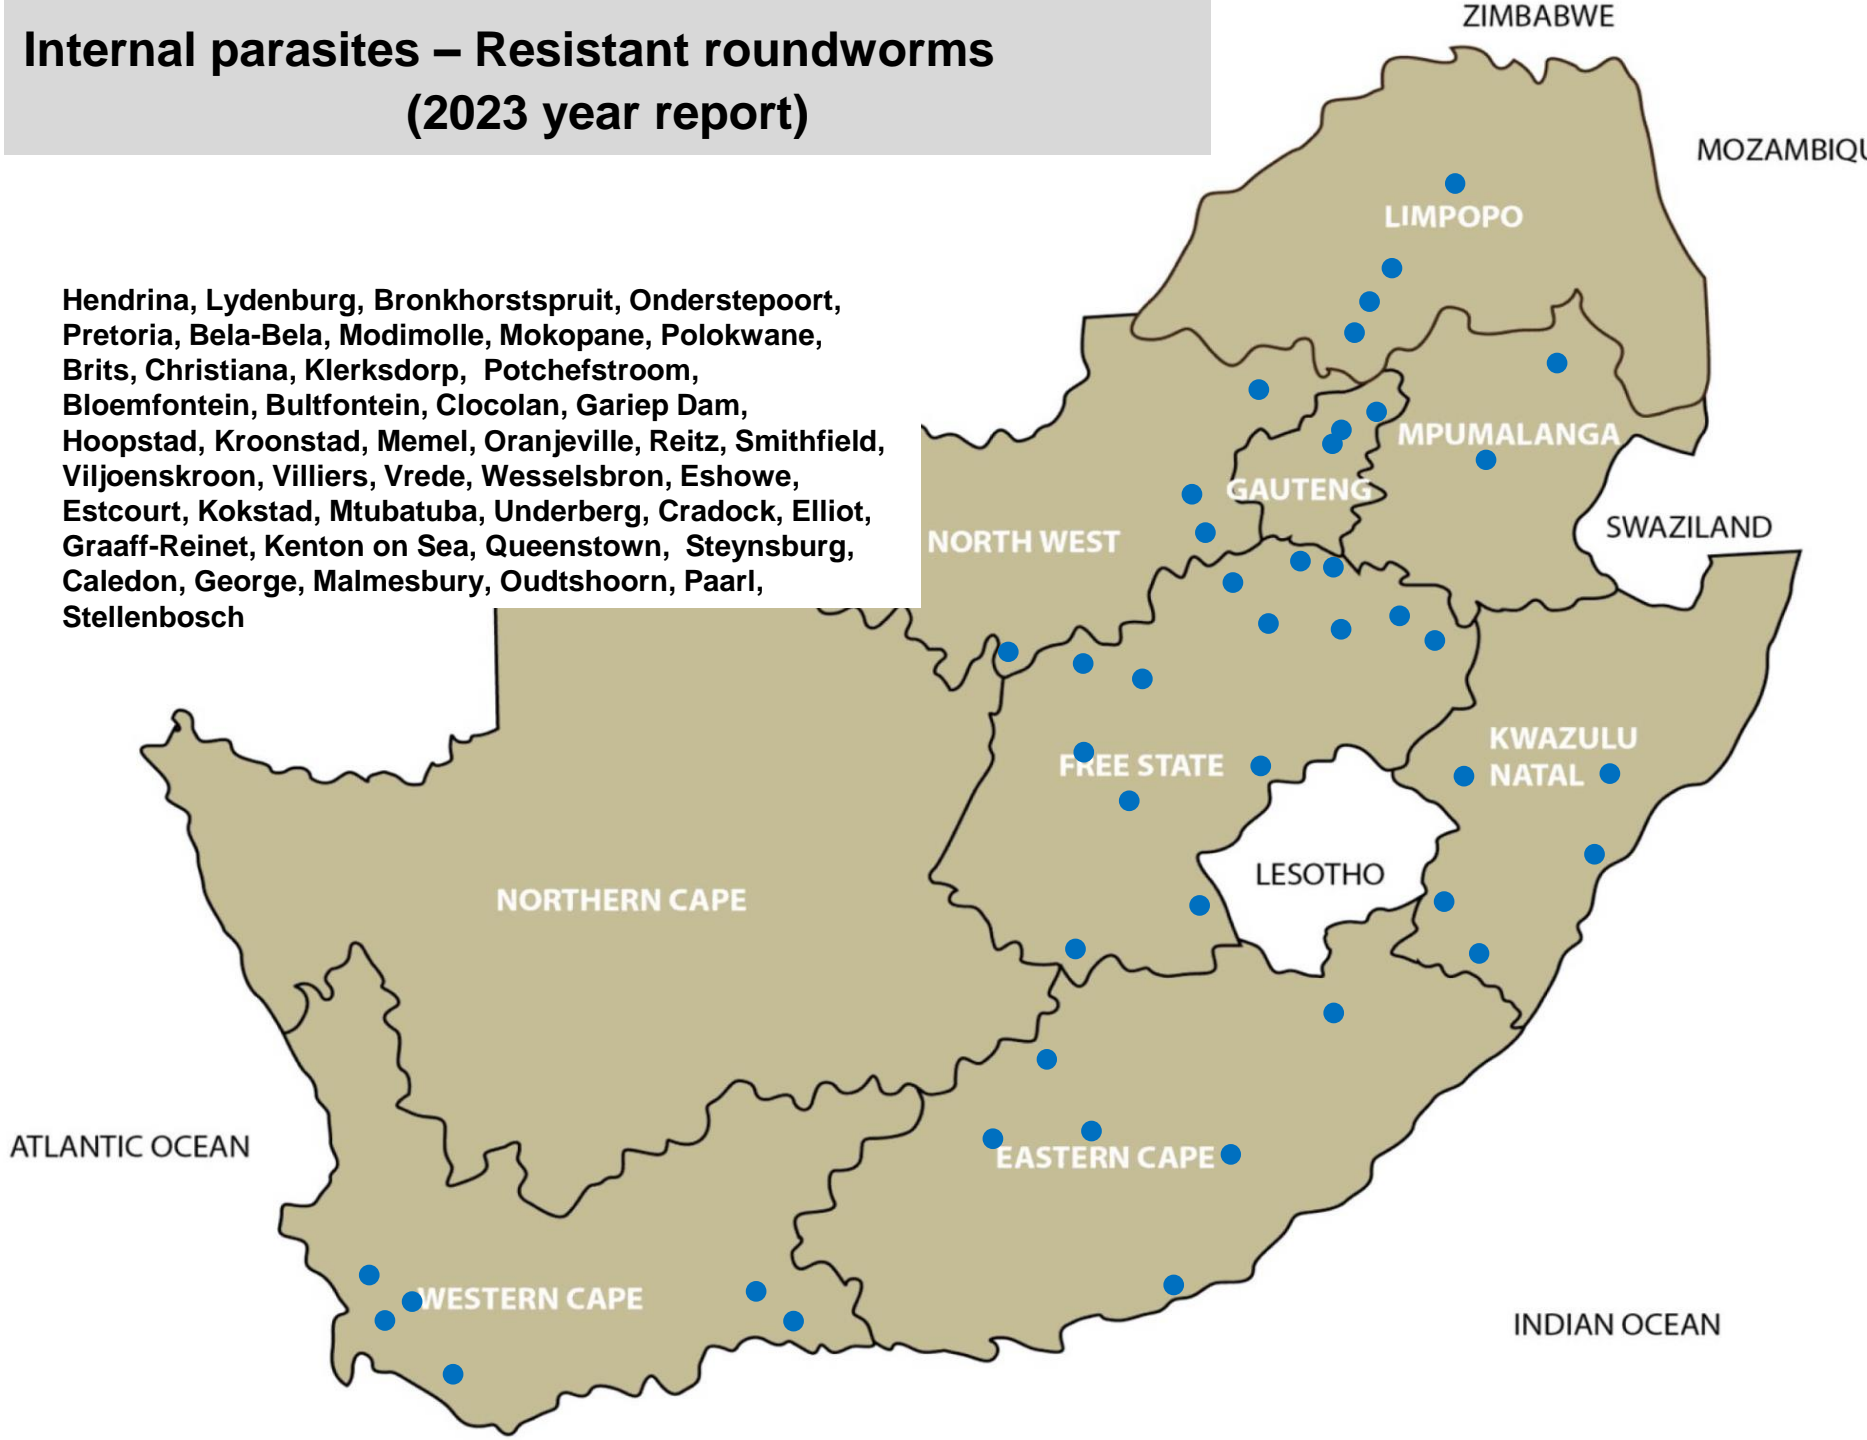

Internal parasites – Resistant roundworms (2023 year report)

Hendrina, Lydenburg, Bronkhorstspuit, Onderstepoort, Pretoria, Bela-Bela, Modimolle, Mokopane, Polokwane, Brits, Christiana, Klerksdorp, Potchefstroom, Bloemfontein, Bultfontein, Clocolan, Gariiep Dam, Hoopstad, Kroonstad, Memel, Oranjeville, Reitz, Smithfield, Viljoenskroon, Villiers, Vrede, Wesselsbron, Eshowe, Estcourt, Kokstad, Mtubatuba, Underberg, Cradock, Elliot, Graaff-Reinet, Kenton on Sea, Queenstown, Steynsburg, Caledon, George, Malmesbury, Oudtshoorn, Paarl, Stellenbosch