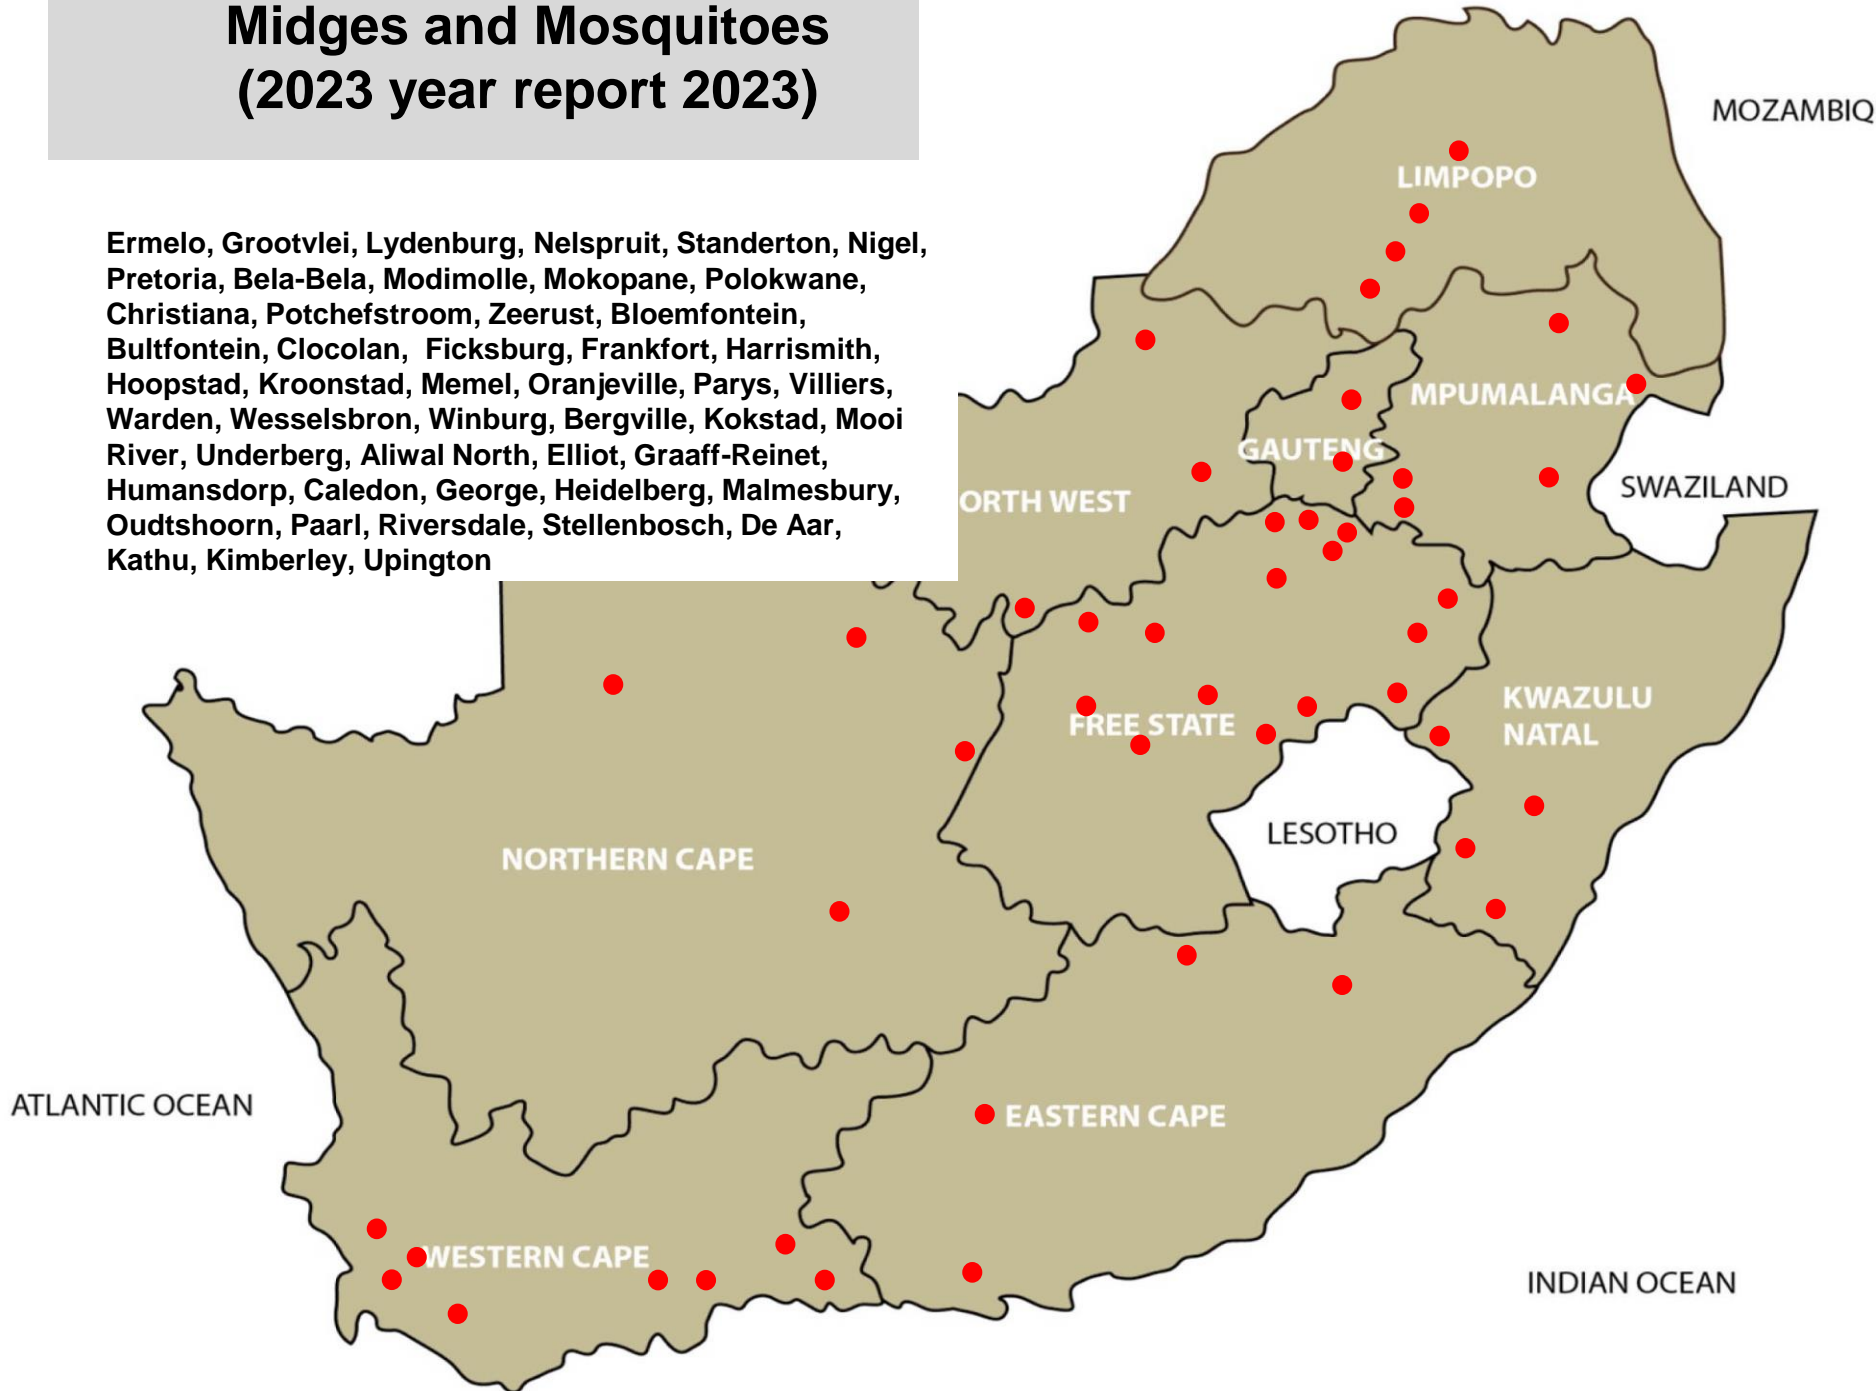

Midges and Mosquitoes (2023 year report 2023)

Ermelo, Grootvlei, Lydenburg, Nelspruit, Standerton, Nigel, Pretoria, Bela-Bela, Modimolle, Mokopane, Polokwane, Christiana, Potchefstroom, Zeerust, Bloemfontein, Bultfontein, Clocolan, Ficksburg, Frankfort, Harrismith, Hoopstad, Kroonstad, Memel, Oranjeville, Parys, Villiers, Warden, Wesselsbron, Winburg, Bergville, Kokstad, Mooi River, Underberg, Aliwal North, Elliot, Graaff-Reinet, Humansdorp, Caledon, George, Heidelberg, Malmesbury, Oudtshoorn, Paarl, Riversdale, Stellenbosch, De Aar, Kathu, Kimberley, Upington