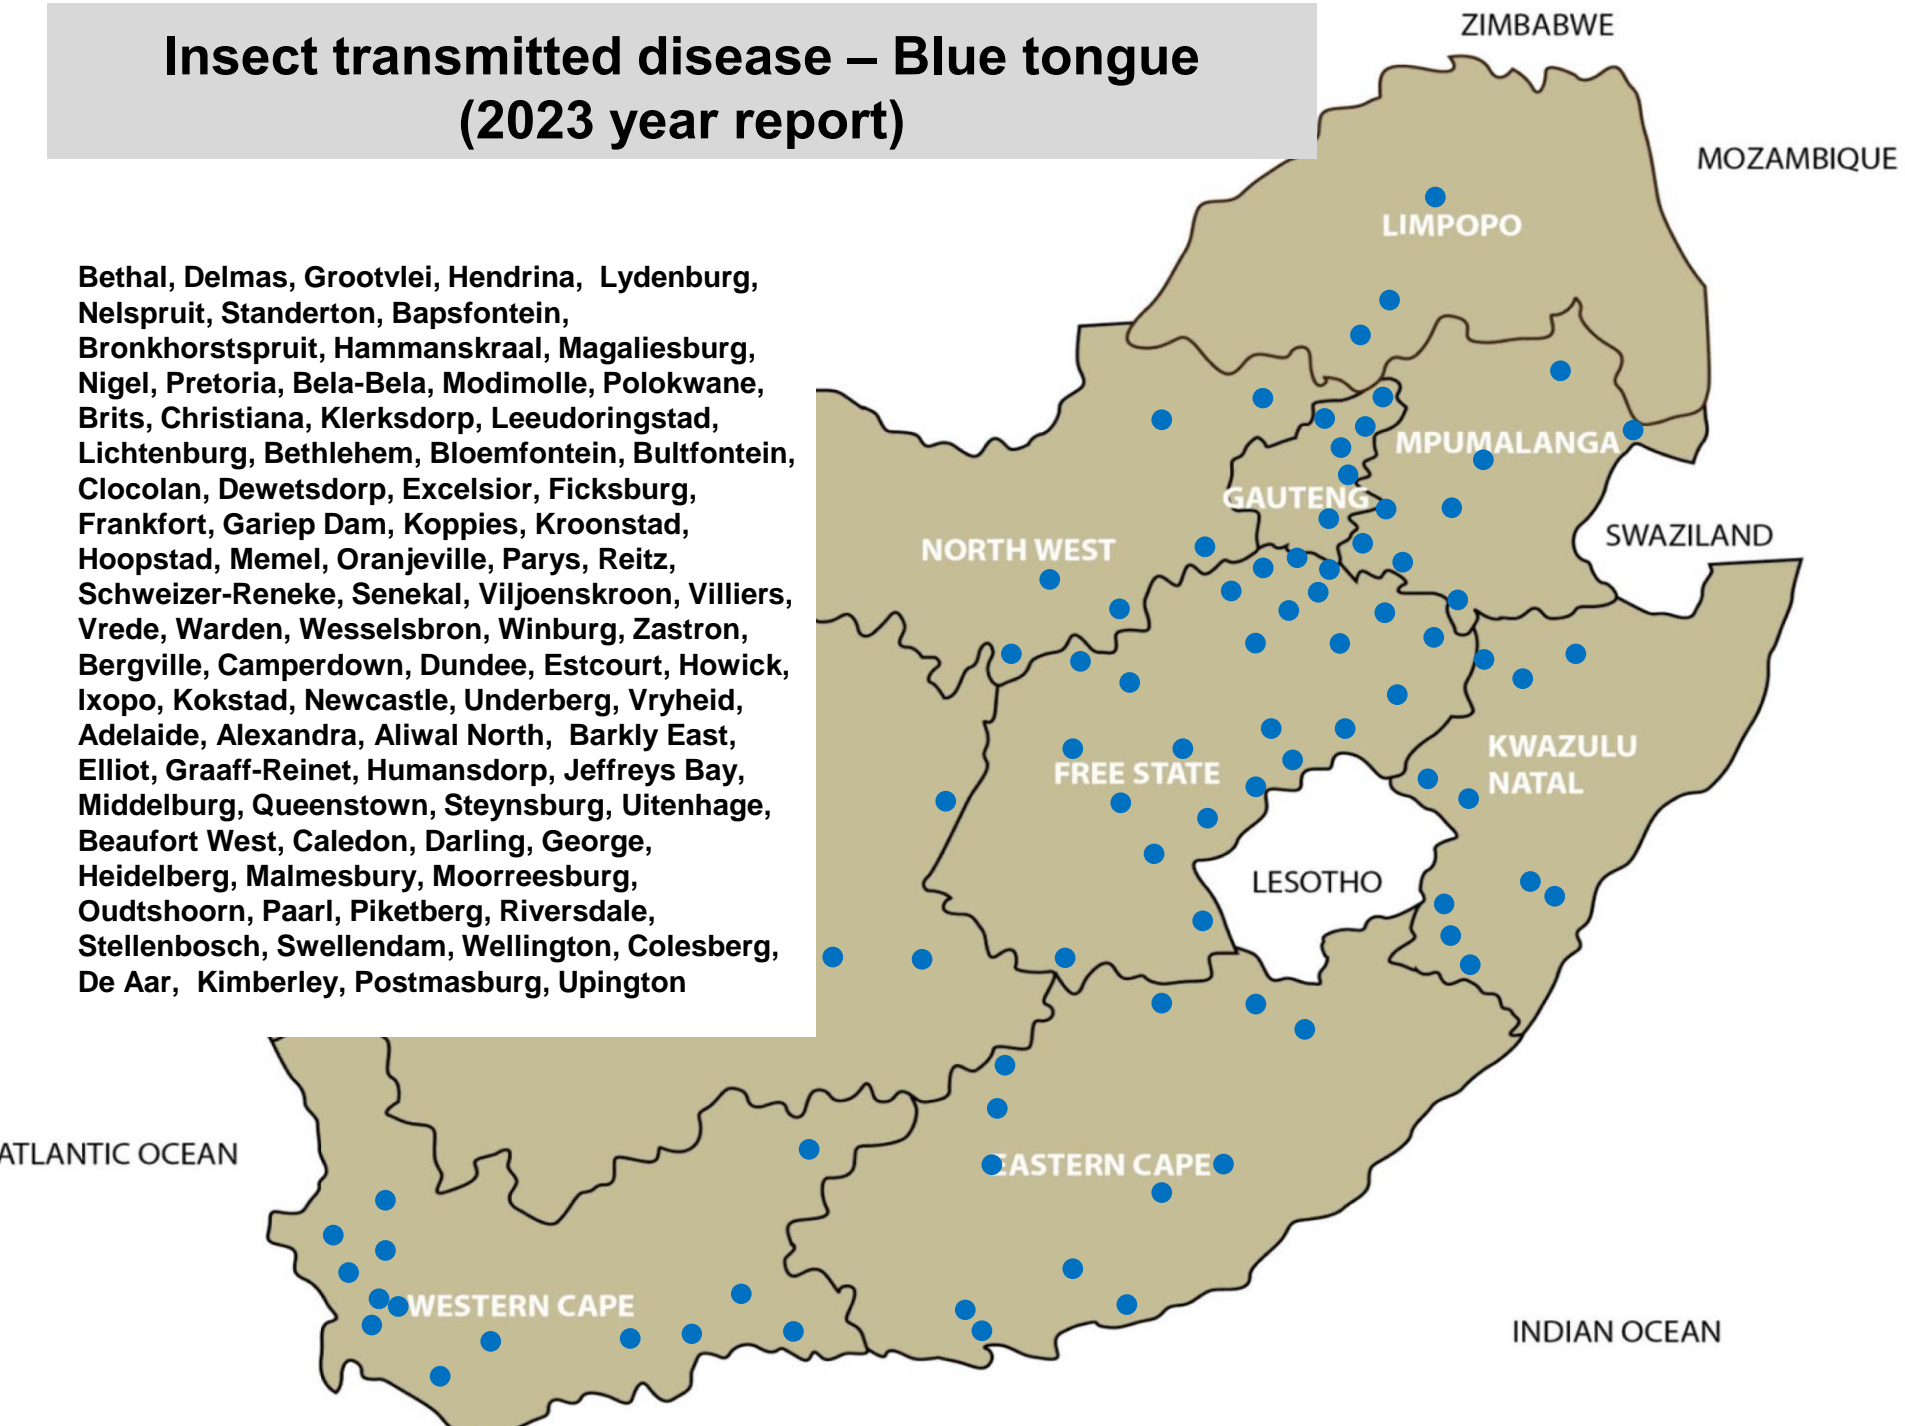

Insect transmitted disease – Blue tongue (2023 year report)

Bethal, Delmas, Grootvlei, Hendrina, Lydenburg, Nelspruit, Standerton, Bapsfontein, Bronkhorstspuit, Hammanskraal, Magaliesburg, Nigel, Pretoria, Bela-Bela, Modimolle, Polokwane, Brits, Christiana, Klerksdorp, Leeudoringstad, Lichtenburg, Bethlehem, Bloemfontein, Bultfontein, Clocolan, Dewetsdorp, Excelsior, Ficksburg, Frankfort, Gariep Dam, Koppies, Kroonstad, Hoopstad, Memel, Oranjeville, Parys, Reitz, Schweizer-Reneke, Senekal, Viljoenskroon, Villiers, Vrede, Warden, Wesselsbron, Winburg, Zastron, Bergville, Camperdown, Dundee, Estcourt, Howick, Ixopo, Kokstad, Newcastle, Underberg, Vryheid, Adelaide, Alexandra, Aliwal North, Barkly East, Elliot, Graaff-Reinet, Humansdorp, Jeffreys Bay, Middelburg, Queenstown, Steynsburg, Uitenhage, Beaufort West, Caledon, Darling, George, Heidelberg, Malmesbury, Moorreesburg, Oudtshoorn, Paarl, Piketberg, Riversdale, Stellenbosch, Swellendam, Wellington, Colesberg, De Aar, Kimberley, Postmasburg, Upington