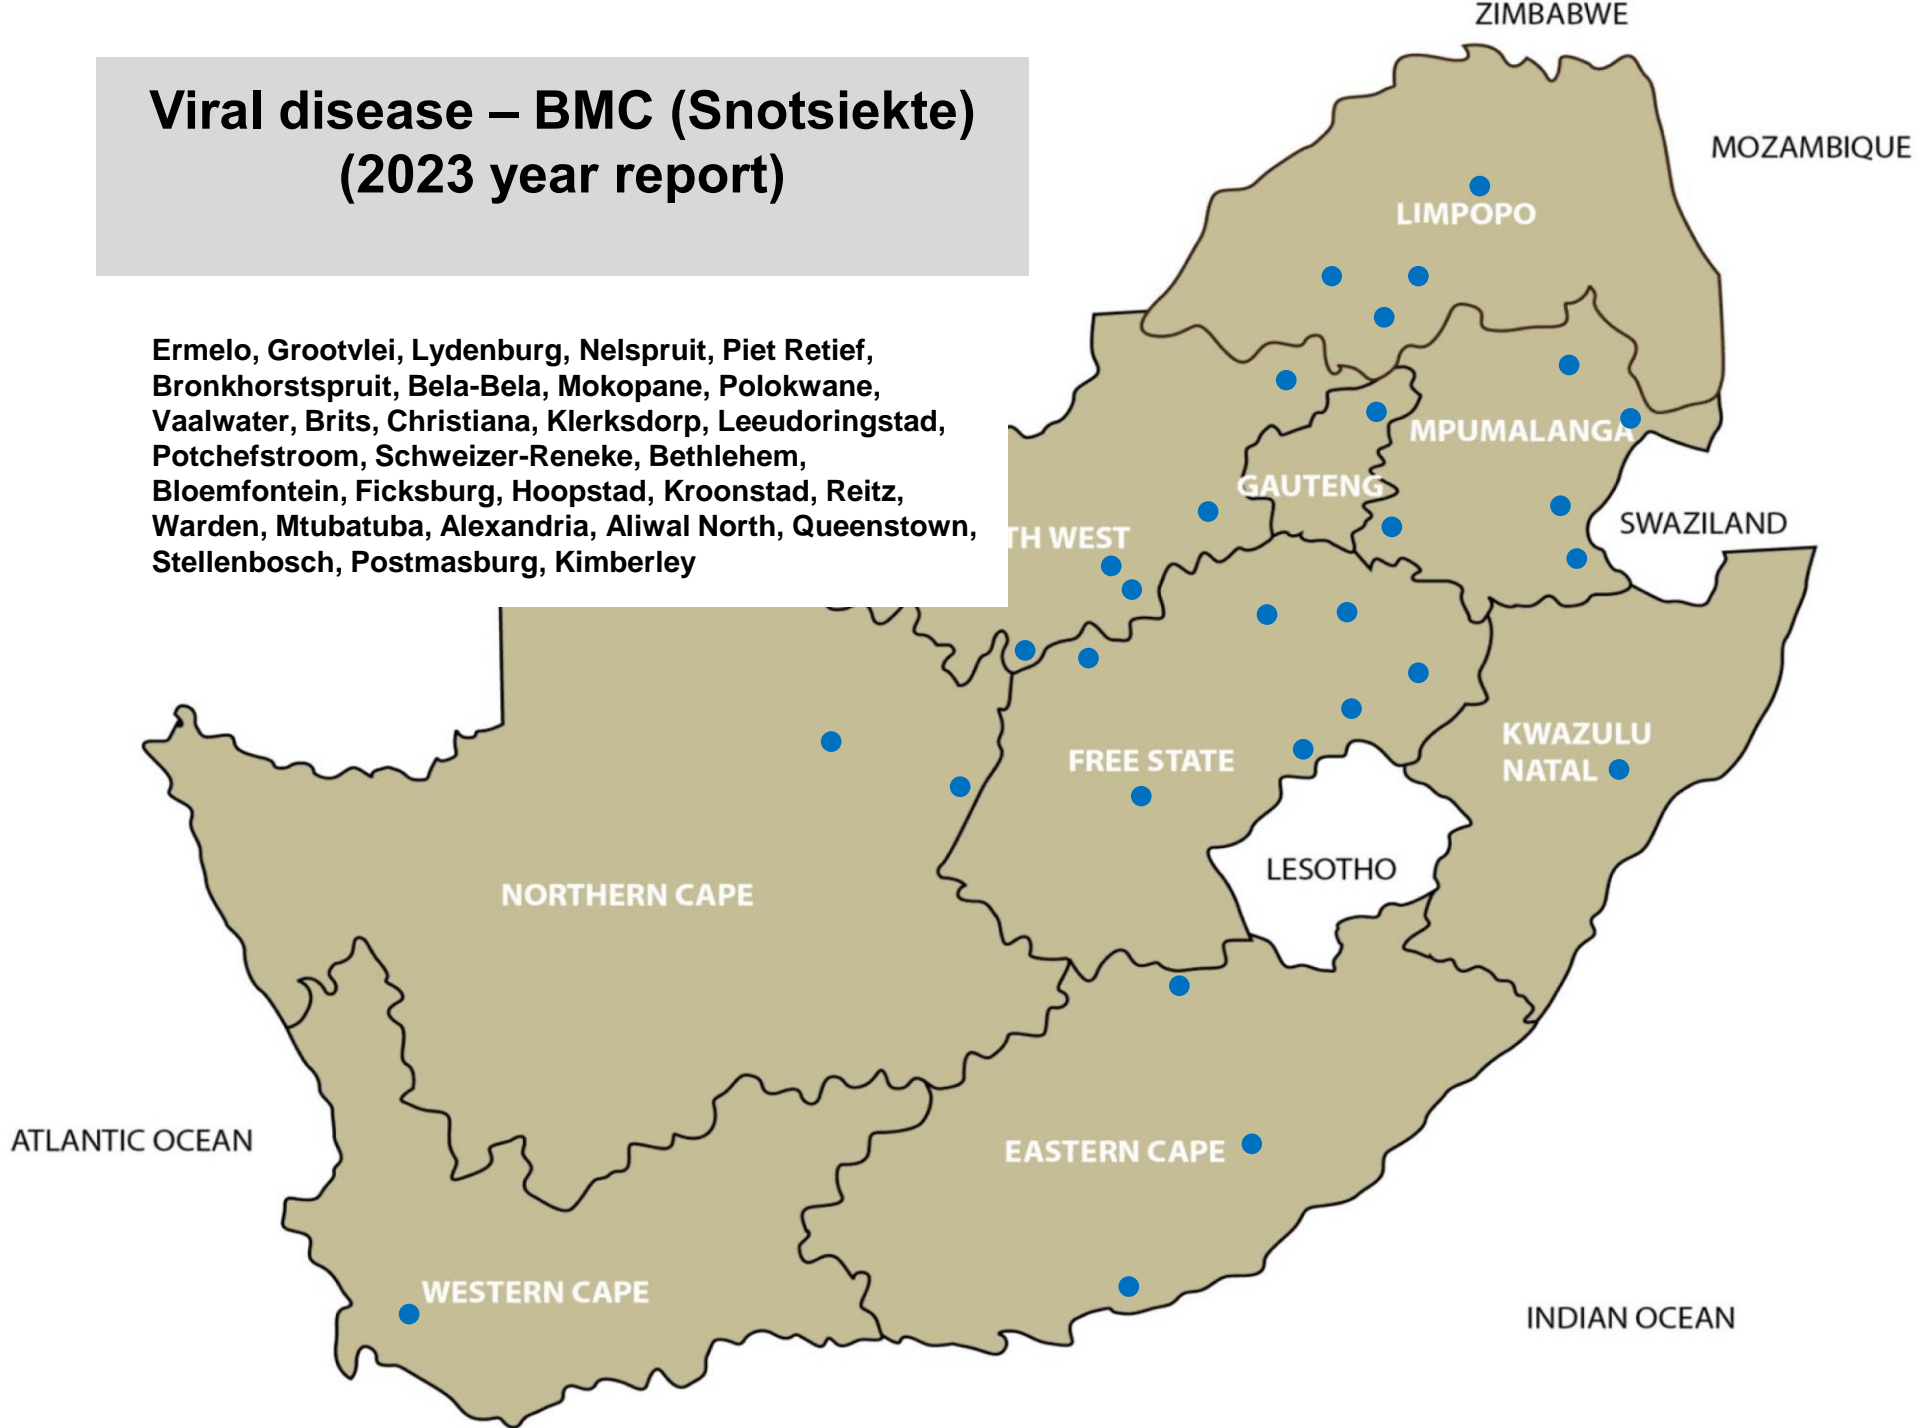

# Insect transmitted disease – Blue tongue (2023 year report)

Bethal, Delmas, Grootvlei, Hendrina, Lydenburg, Nelspruit, Standerton, Bapsfontein, Bronkhorstspuit, Hammanskraal, Magaliesburg, Nigel, Pretoria, Bela-Bela, Modimolle, Polokwane, Brits, Christiana, Klerksdorp, Leeudoringstad, Lichtenburg, Bethlehem, Bloemfontein, Bultfontein, Clocolan, Dewetsdorp, Excelsior, Ficksburg, Frankfort, Gariep Dam, Koppies, Kroonstad, Hoopstad, Memel, Oranjeville, Parys, Reitz, Schweizer-Reneke, Senekal, Viljoenskroon, Villiers, Vrede, Warden, Wesselsbron, Winburg, Zastron, Bergville, Camperdown, Dundee, Estcourt, Howick, Ixopo, Kokstad, Newcastle, Underberg, Vryheid, Adelaide, Alexandra, Aliwal North, Barkly East, Elliot, Graaff-Reinet, Humansdorp, Jeffreys Bay, Middelburg, Queenstown, Steynsburg, Uitenhage, Beaufort West, Caledon, Darling, George, Heidelberg, Malmesbury, Moorreesburg, Oudtshoorn, Paarl, Piketberg, Riversdale, Stellenbosch, Swellendam, Wellington, Colesberg, De Aar, Kimberley, Postmasburg, Upington

# Viral disease – BMC (Snotsiekte) (2023 year report)

Ermelo, Grootvlei, Lydenburg, Nelspruit, Piet Retief, Bronkhorstspuit, Bela-Bela, Mokopane, Polokwane, Vaalwater, Brits, Christiana, Klerksdorp, Leeudoringstad, Potchefstroom, Schweizer-Reneke, Bethlehem, Bloemfontein, Ficksburg, Hoopstad, Kroonstad, Reitz, Warden, Mtubatuba, Alexandria, Aliwal North, Queenstown, Stellenbosch, Postmasburg, Kimberley

# Viral disease Infectious bovine rhinotracheitis (IBR) (2023 year report)

Hendrina, Standerton, Volksrust, Bronkhorstspuit, Polokwane, Brits, Christiana, Leeudoringstad, Potchefstroom, Rustenburg, Bethlehem, Koppies, Kroonstad, Senekal, Viljoenskroon, Villiers, Vrede, Warden, Wesselsbron, Winburg, Bergville, Dundee, Howick, Underberg, Aliwal North, Middelburg, Beaufort West, Darling, George, Swellendam, Upington