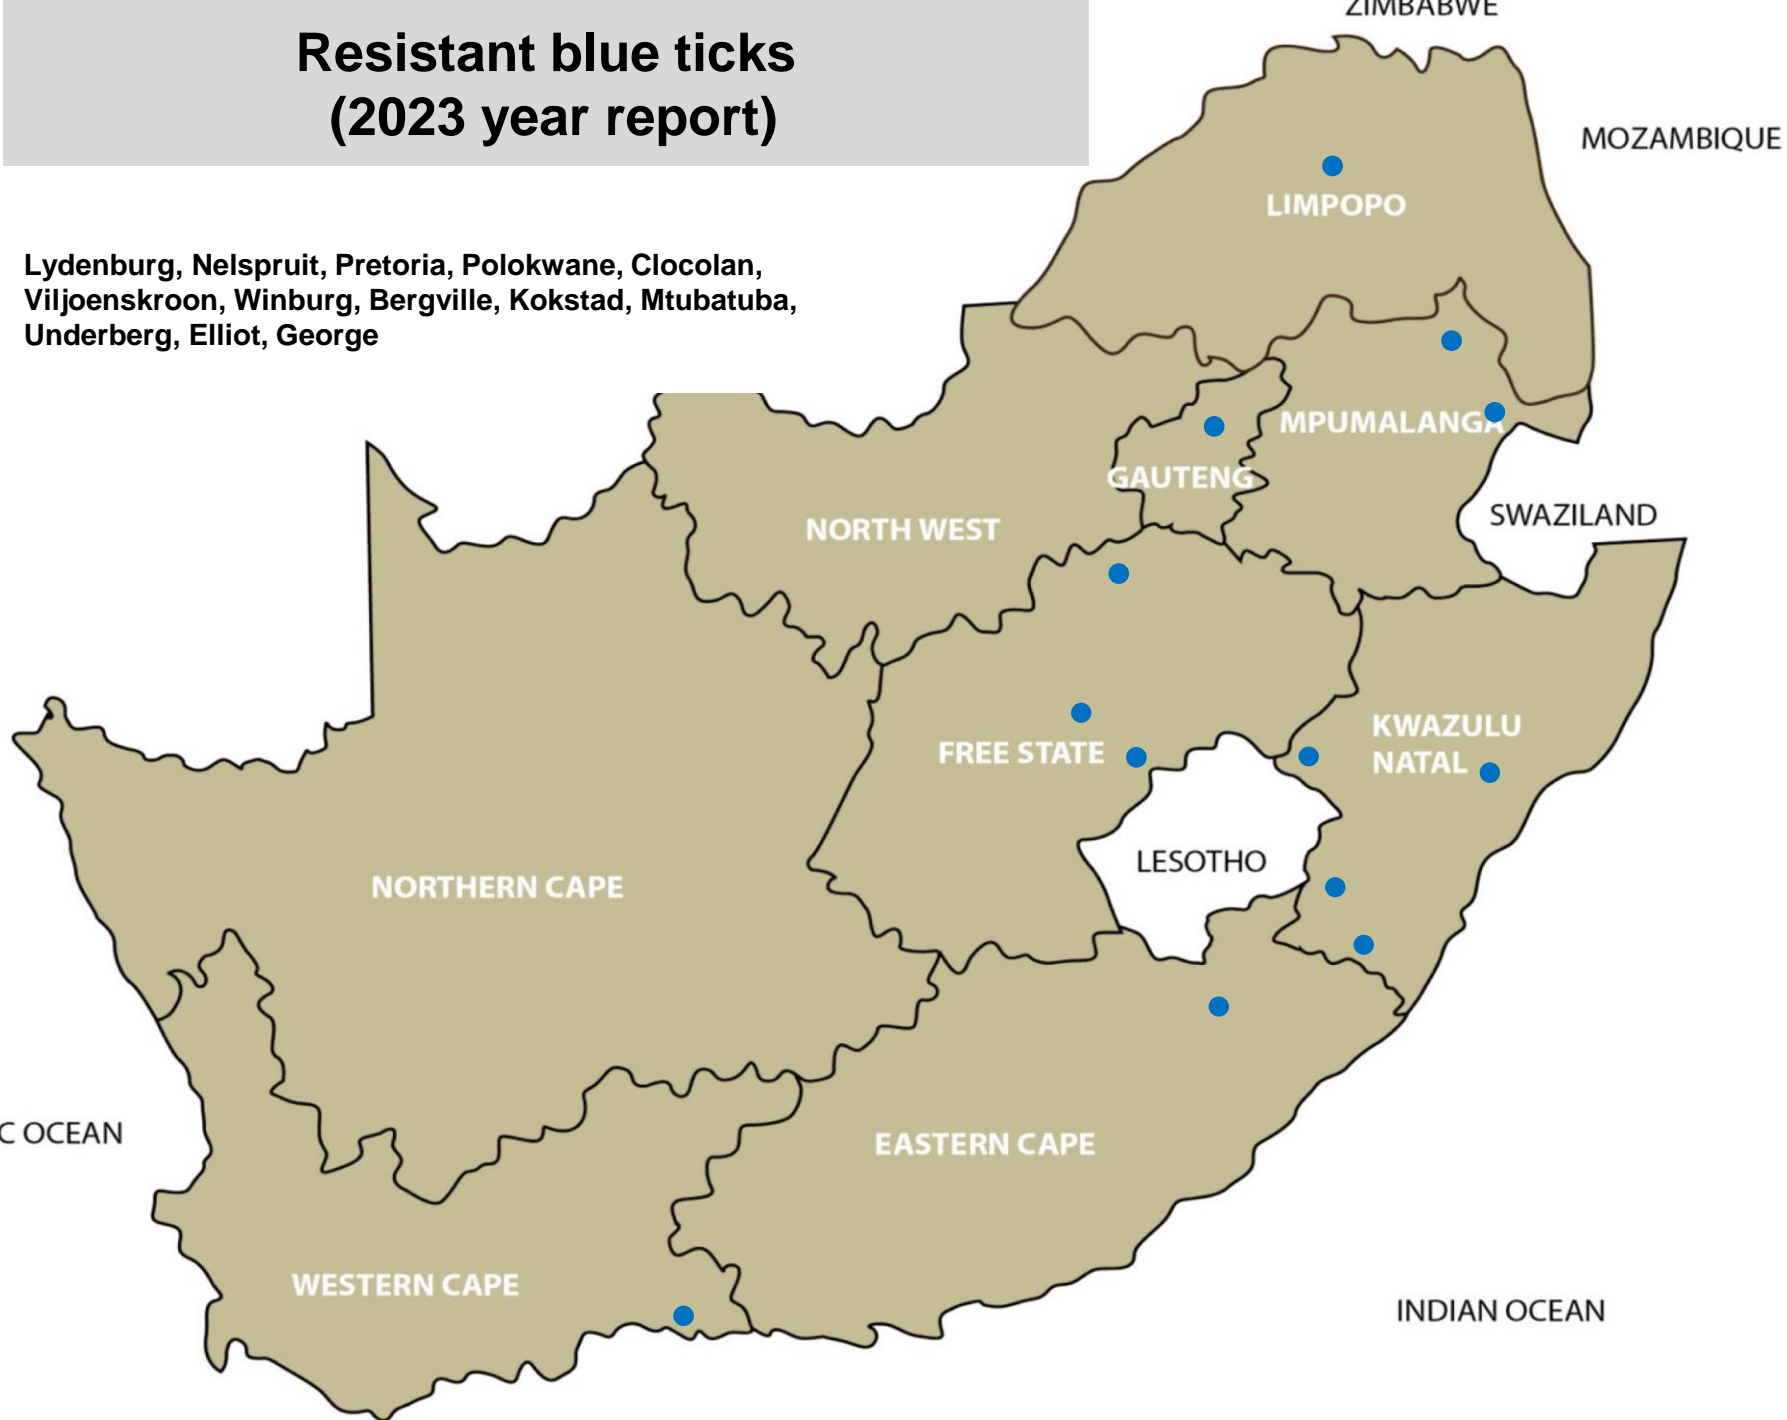

# Internal parasites Conical flukes - Paramphistomes (2022 year report)

Bethal, Delmas, Grootvlei, Lydenburg, Nelspruit, Standerton, Volksrust, Bapsfontein, Nigel, Pretoria, Klerksdorp, Schweizer-Reneke, Bloemfontein, Clocolan, Dewetsdorp, Ficksburg, Frankfort, Gariep Dam, Hoopstad, Koppies, Oranjeville, Reitz, Viljoenskroon, Vrede, Warden, Winburg, Bergville, Estcourt, Kokstad, Mooi River, Underberg, Vryheid, Alexandria, Elliot, Somerset East, Steynsburg, George, Malmesbury, Oudtshoorn, Riversdale, Colesberg, Postmasburg

# Internal parasites – *Parafilaria* (2023 year report)

Pretoria, Rustenburg, Eshowe, Mtubatuba

# Blue ticks (2023 year report)

Bethal, Ermelo, Grootvlei, Lydenburg, Middelburg, Nelspruit, Piet Retief, Standerton, Volksrust, Bapsfontein, Hammanskraal, Krugersdorp, Nigel, Pretoria, Hoedspruit, Mokopane, Polokwane, Tzaneen, Klerksdorp, Leeudoringstad, Lichtenburg, Potchefstroom, Schweizer-Reneke, Stella, Vryburg, Zeerust, Bloemfontein, Bothaville, Clocolan, Dewetsdorp, Ficksburg, Frankfort, Gariep Dam, Harrismith, Hoopstad, Kroonstad, Memel, Oranjeville, Parys, Reitz, Senekal, Viljoenskroon, Villiers, Vrede, Warden, Wesselsbron, Winburg, Zastron, Bergville, Dundee, Eshowe, Estcourt, Howick, Kokstad, Mooi River, Mtubatuba, Paulpietersburg, Underberg, Vryheid, Adelaide, Alexandria, Aliwal North, Elliot, Graaff-Reinet, Humansdorp, Steynsburg, Stutterheim, Beaufort West, Caledon, Cradock, Darling, George, Heidelberg, Moorreesburg, Oudtshoorn, Riversdale, Swellendam, Calvinia, Colesberg, Kathu, Kuruman,

# Resistant blue ticks (2023 year report)

Lydenburg, Nelspruit, Pretoria, Polokwane, Clocolan,  
Viljoenskroon, Winburg, Bergville, Kokstad, Mtubatuba,  
Underberg, Elliot, George