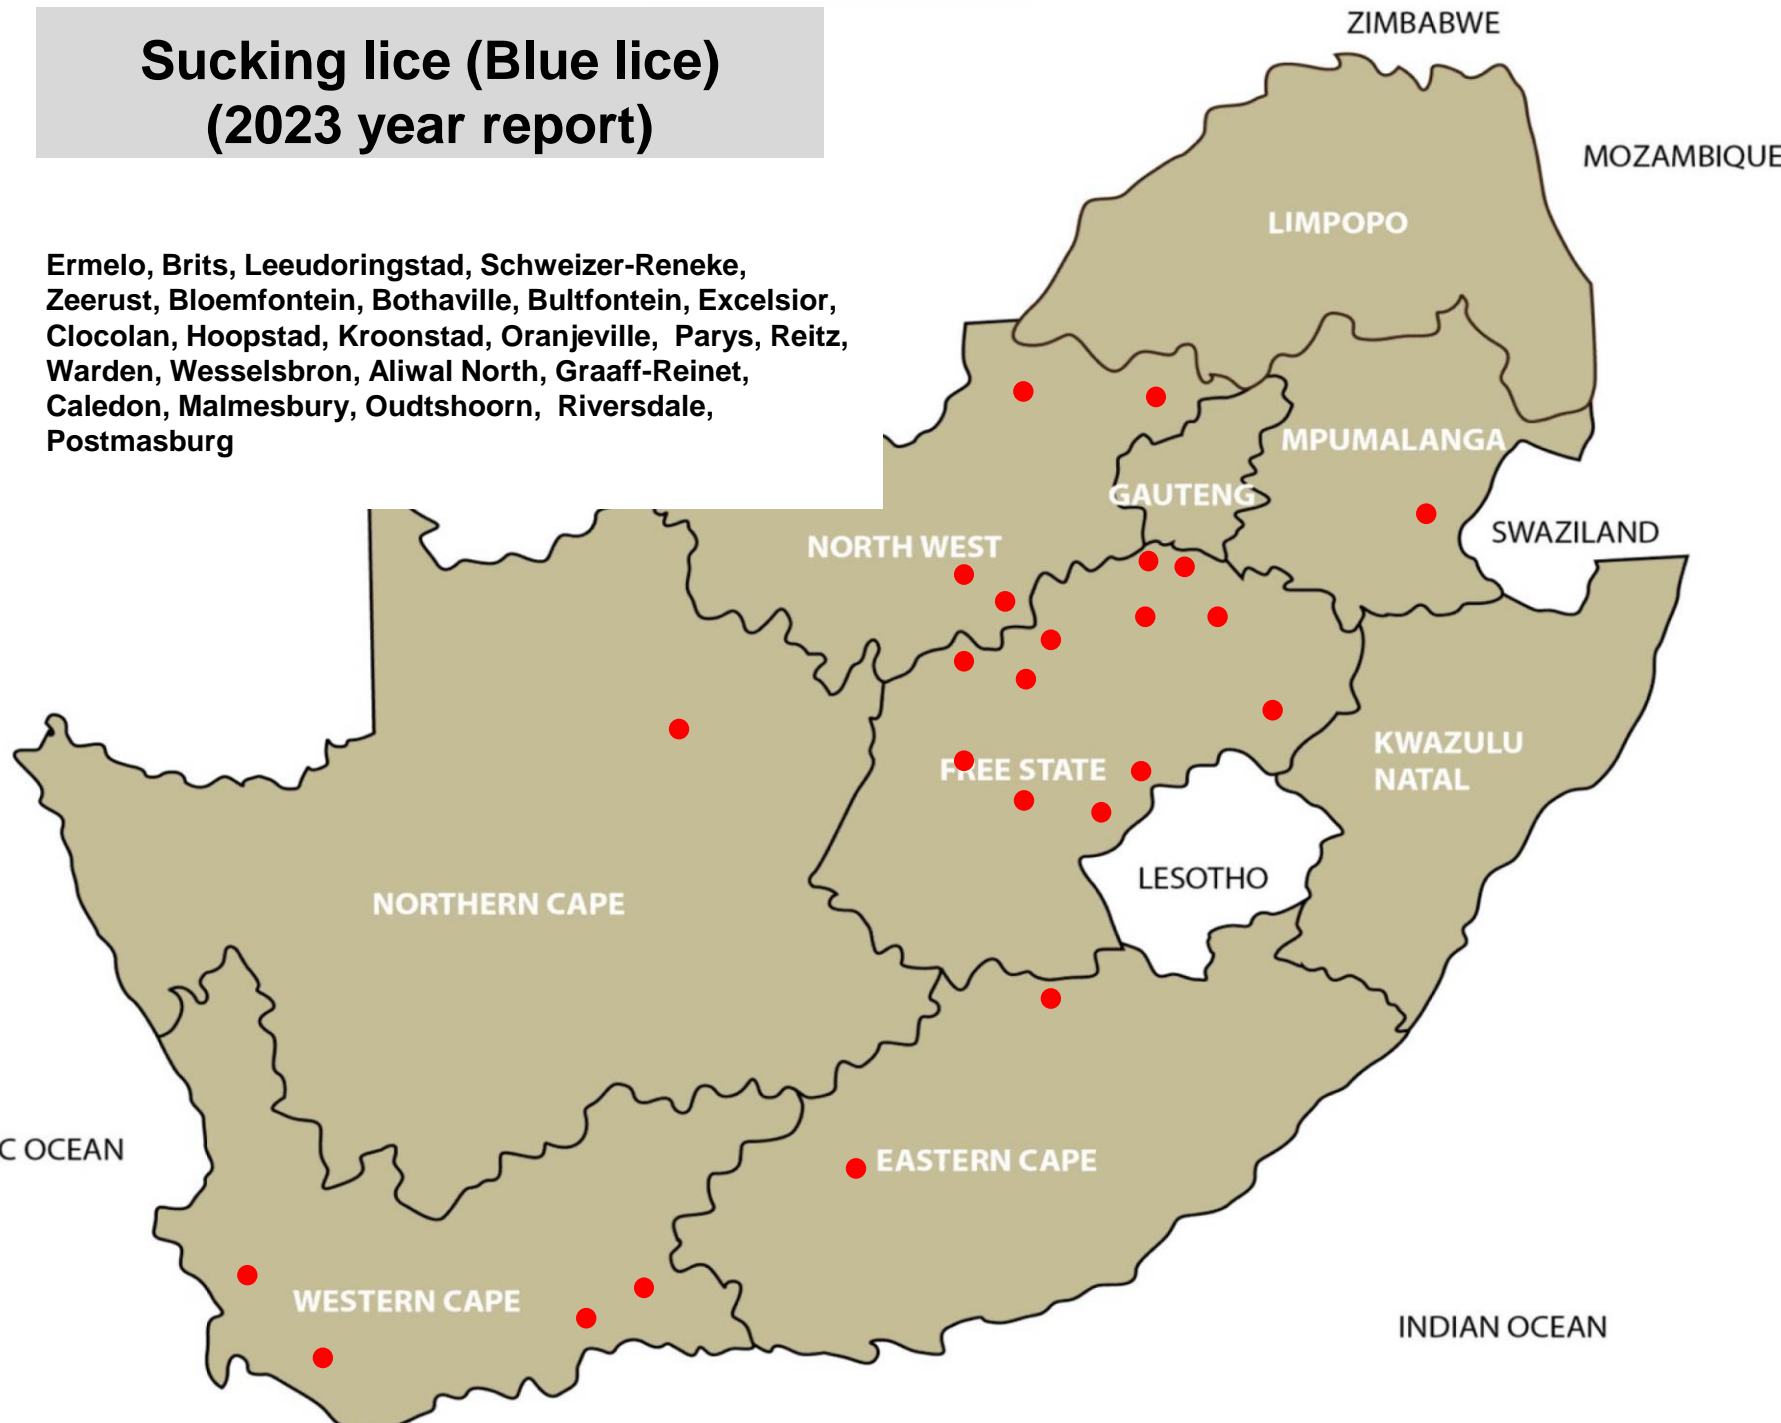

# Red-legged ticks (2023 year report)

Lydenburg, Nelspruit, Standerton, Bapsfontein, Christiana, Hoedspruit, Potchefstroom, Schweizer-Reneke, Bultfontein, Clocolan, Hoopstad, Kroonstad, Memel, Oranjeville, Parys, Viljoenskroon, Vrede, Warden, Wesselsbron, Winburg, Zastron, Kokstad, Mooi River, Pongola, Underberg, Aliwal North, Cradock, Elliot, Steynsburg, Colesberg, De Aar, Postmasburg

# Paralysis ticks (2023 year report)

Ermelo, Bloemfontein, Dewetsdorp, Gariep Dam, Lydenburg, Frankfort, Hoopstad, Koppies, Kroonstad, Oranjeville, Viljoenskroon, Villiers, Vrede, Bergville, Kokstad, Aliwal North, Elliot, Steynsburg, George, Riversdale, Colesberg

# Biting lice (Red lice) (2023 year report)

Pretoria, Bethal, Standerton, Nigel, Brits, Leeudoringstad, Bethlehem, Bloemfontein, Clocolan, Dewetsdorp, Excelsior, Ficksburg, Hoopstad, Reitz, Kokstad, Kroonstad, Oranjeville, Parys, Senekal, Viljoenskroon, Villiers, Warden, Kokstad, Aliwal North, Barkly East, Elliot, Graaff-Reinet, Steynsburg, Uitenhage, Beaufort West, Caledon, Heidelberg, Malmesbury, Moorreesburg, Oudtshoorn, Stellenbosch, Wellington, Postmasburg

# Sucking lice (Blue lice) (2023 year report)

Ermelo, Brits, Leeudoringstad, Schweizer-Reneke,  
Zeerust, Bloemfontein, Bothaville, Bultfontein, Excelsior,  
Clocolan, Hoopstad, Kroonstad, Oranjeville, Parys, Reitz,  
Warden, Wesselsbron, Aliwal North, Graaff-Reinet,  
Caledon, Malmesbury, Oudtshoorn, Riversdale,  
Postmasburg