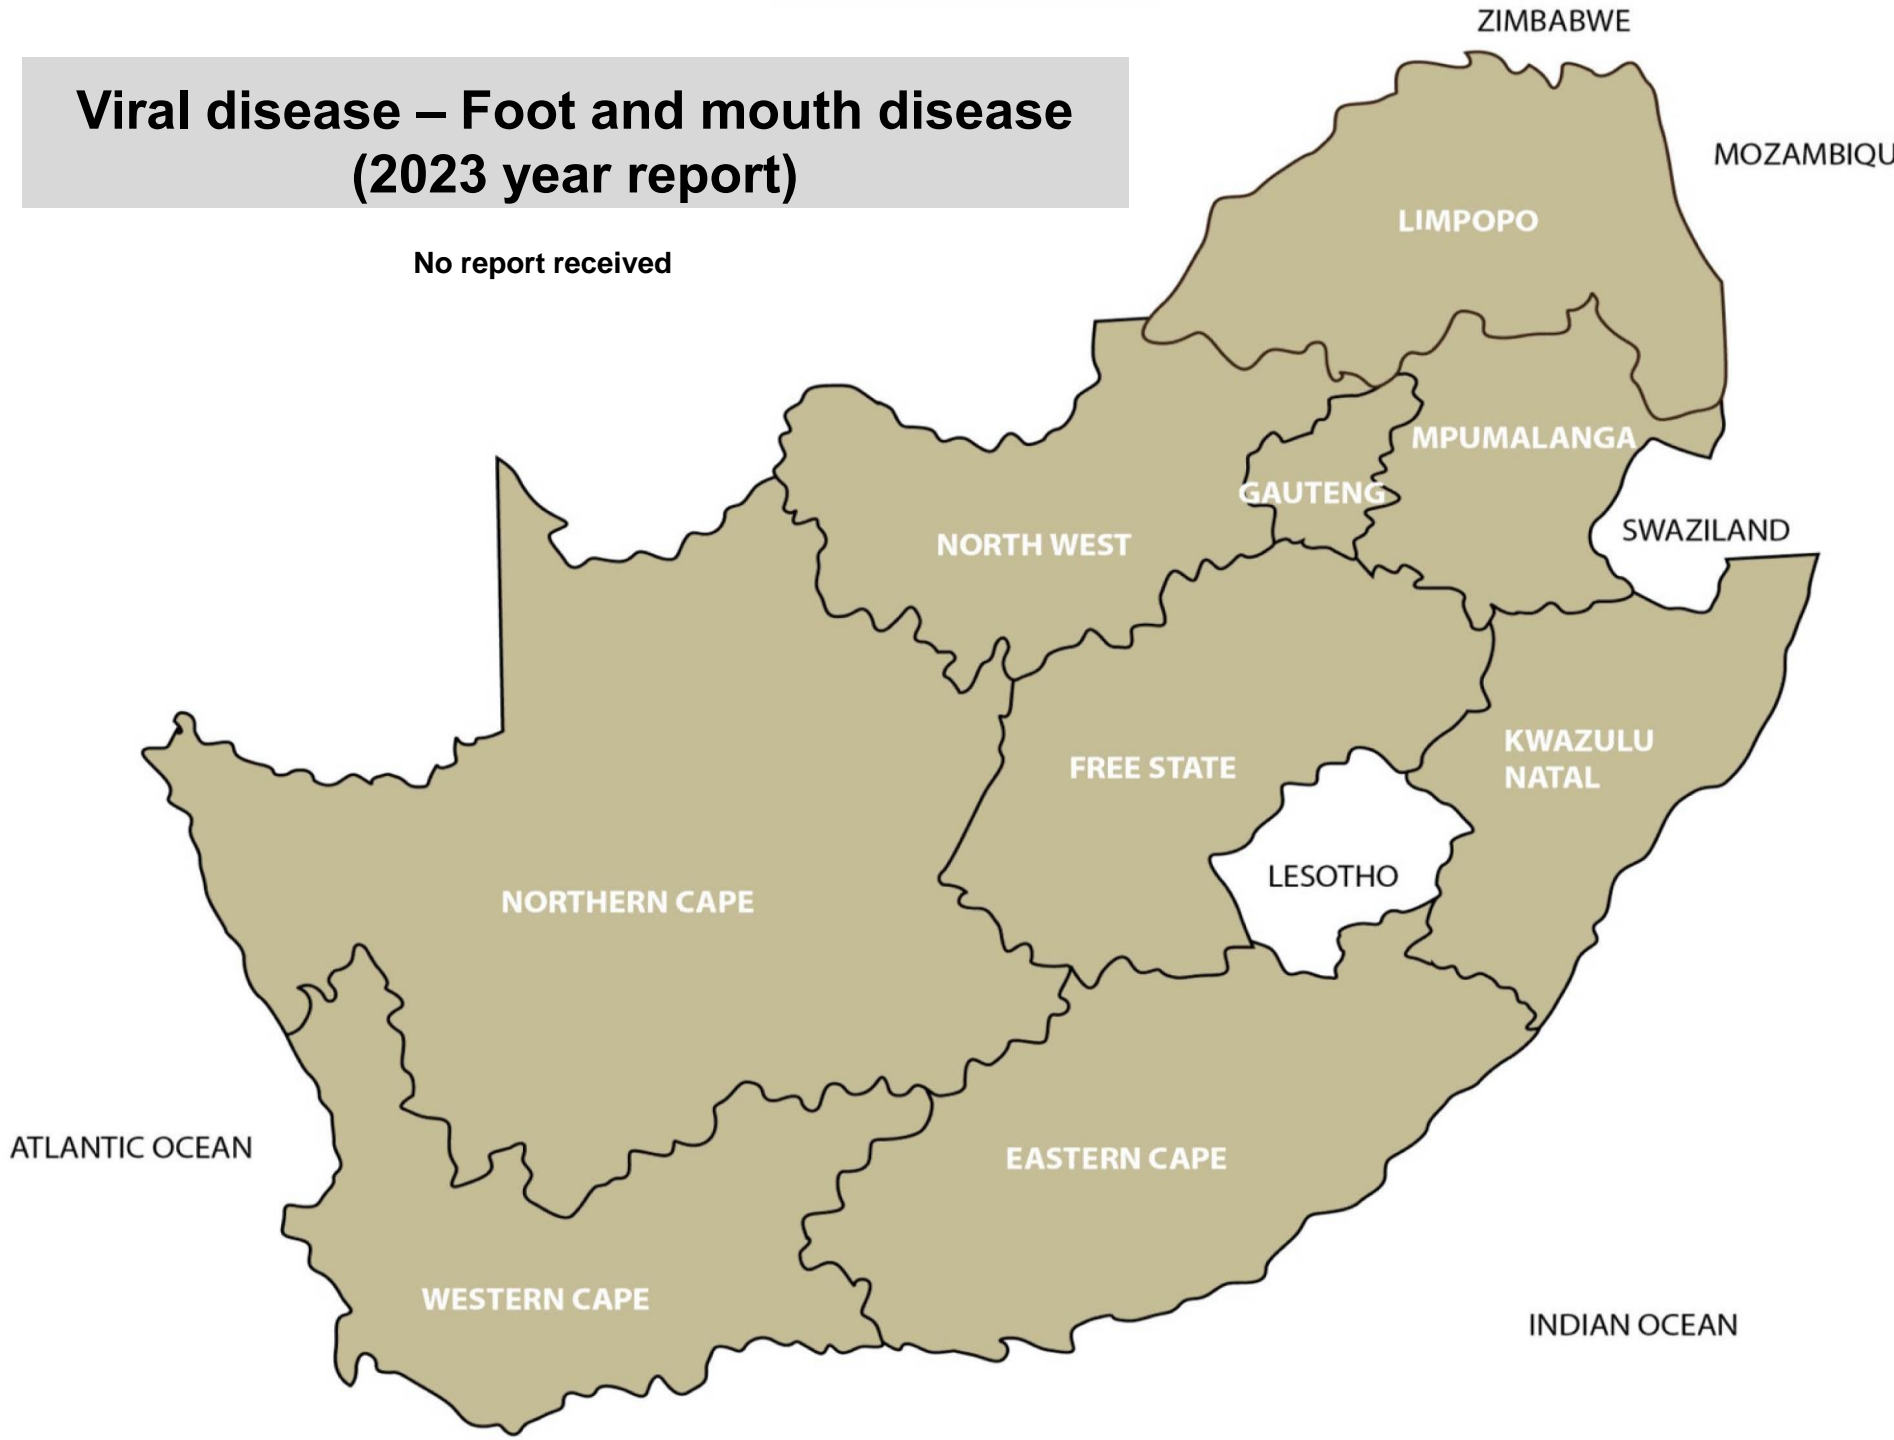

Viral disease – Foot and mouth disease (2023 year report)

No report received