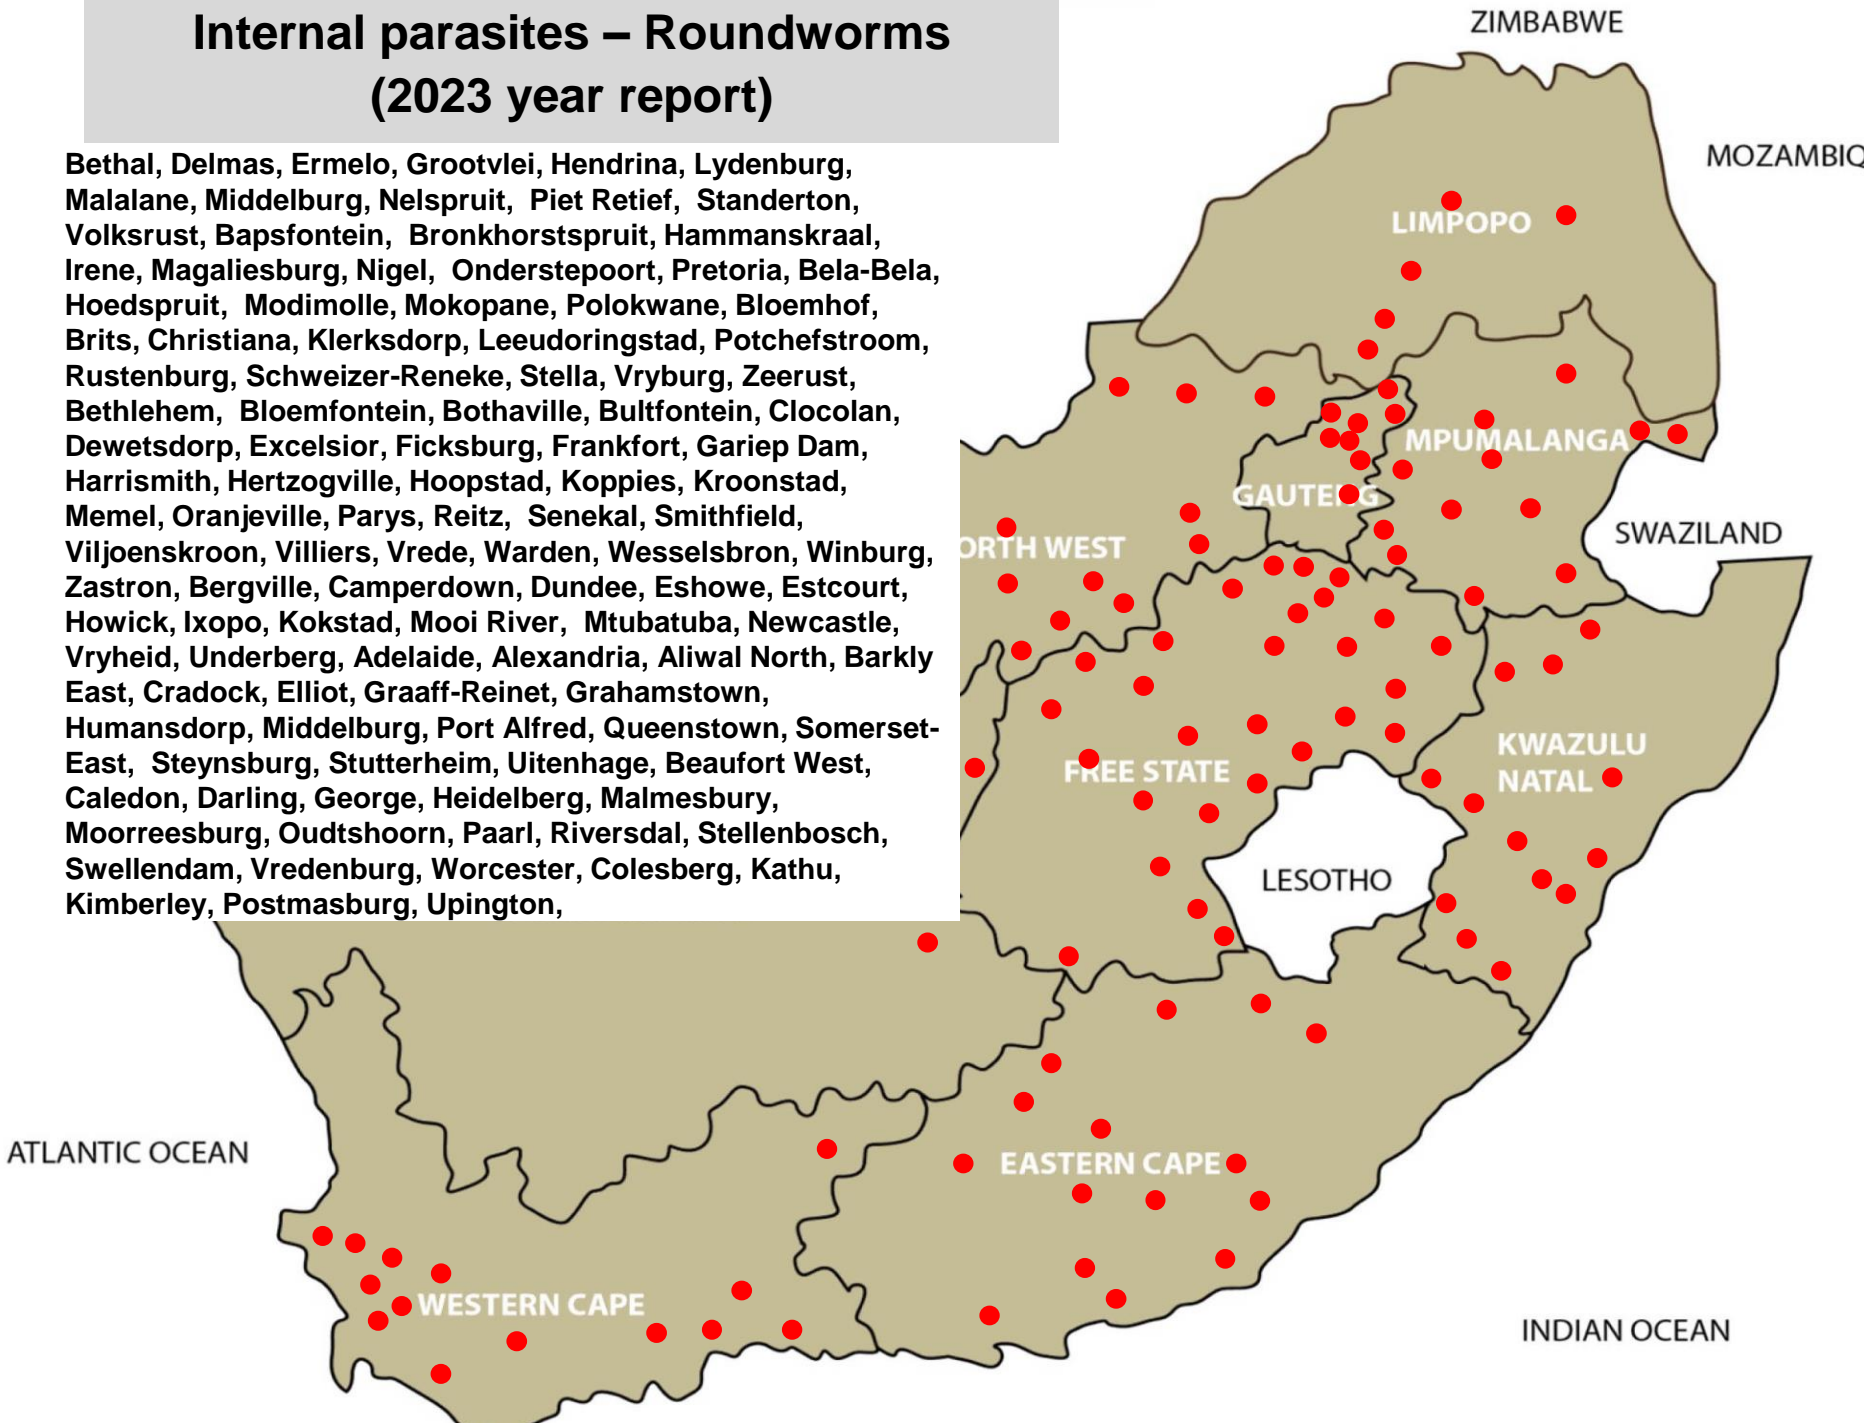

# Internal parasites – Roundworms (2023 year report)

Bethal, Delmas, Ermelo, Grootvlei, Hendrina, Lydenburg, Malalane, Middelburg, Nelspruit, Piet Retief, Standerton, Volksrust, Bapsfontein, Bronkhorstspuit, Hammanskraal, Irene, Magaliesburg, Nigel, Onderstepoort, Pretoria, Bela-Bela, Hoedspruit, Modimolle, Mokopane, Polokwane, Bloemhof, Brits, Christiana, Klerksdorp, Leeudoringstad, Potchefstroom, Rustenburg, Schweizer-Reneke, Stella, Vryburg, Zeerust, Bethlehem, Bloemfontein, Bothaville, Bultfontein, Clocolan, Dewetsdorp, Excelsior, Ficksburg, Frankfort, Gariep Dam, Harrismith, Hertzogville, Hoopstad, Koppies, Kroonstad, Memel, Oranjeville, Parys, Reitz, Senekal, Smithfield, Viljoenskroon, Villiers, Vrede, Warden, Wesselsbron, Winburg, Zastron, Bergville, Camperdown, Dundee, Eshowe, Estcourt, Howick, Ixopo, Kokstad, Mooi River, Mtubatuba, Newcastle, Vryheid, Underberg, Adelaide, Alexandria, Aliwal North, Barkly East, Cradock, Elliot, Graaff-Reinet, Grahamstown, Humansdorp, Middelburg, Port Alfred, Queenstown, Somerset-East, Steynsburg, Stutterheim, Uitenhage, Beaufort West, Caledon, Darling, George, Heidelberg, Malmesbury, Moorreesburg, Oudtshoorn, Paarl, Riversdal, Stellenbosch, Swellendam, Vredenburg, Worcester, Colesberg, Kathu, Kimberley, Postmasburg, Upington,