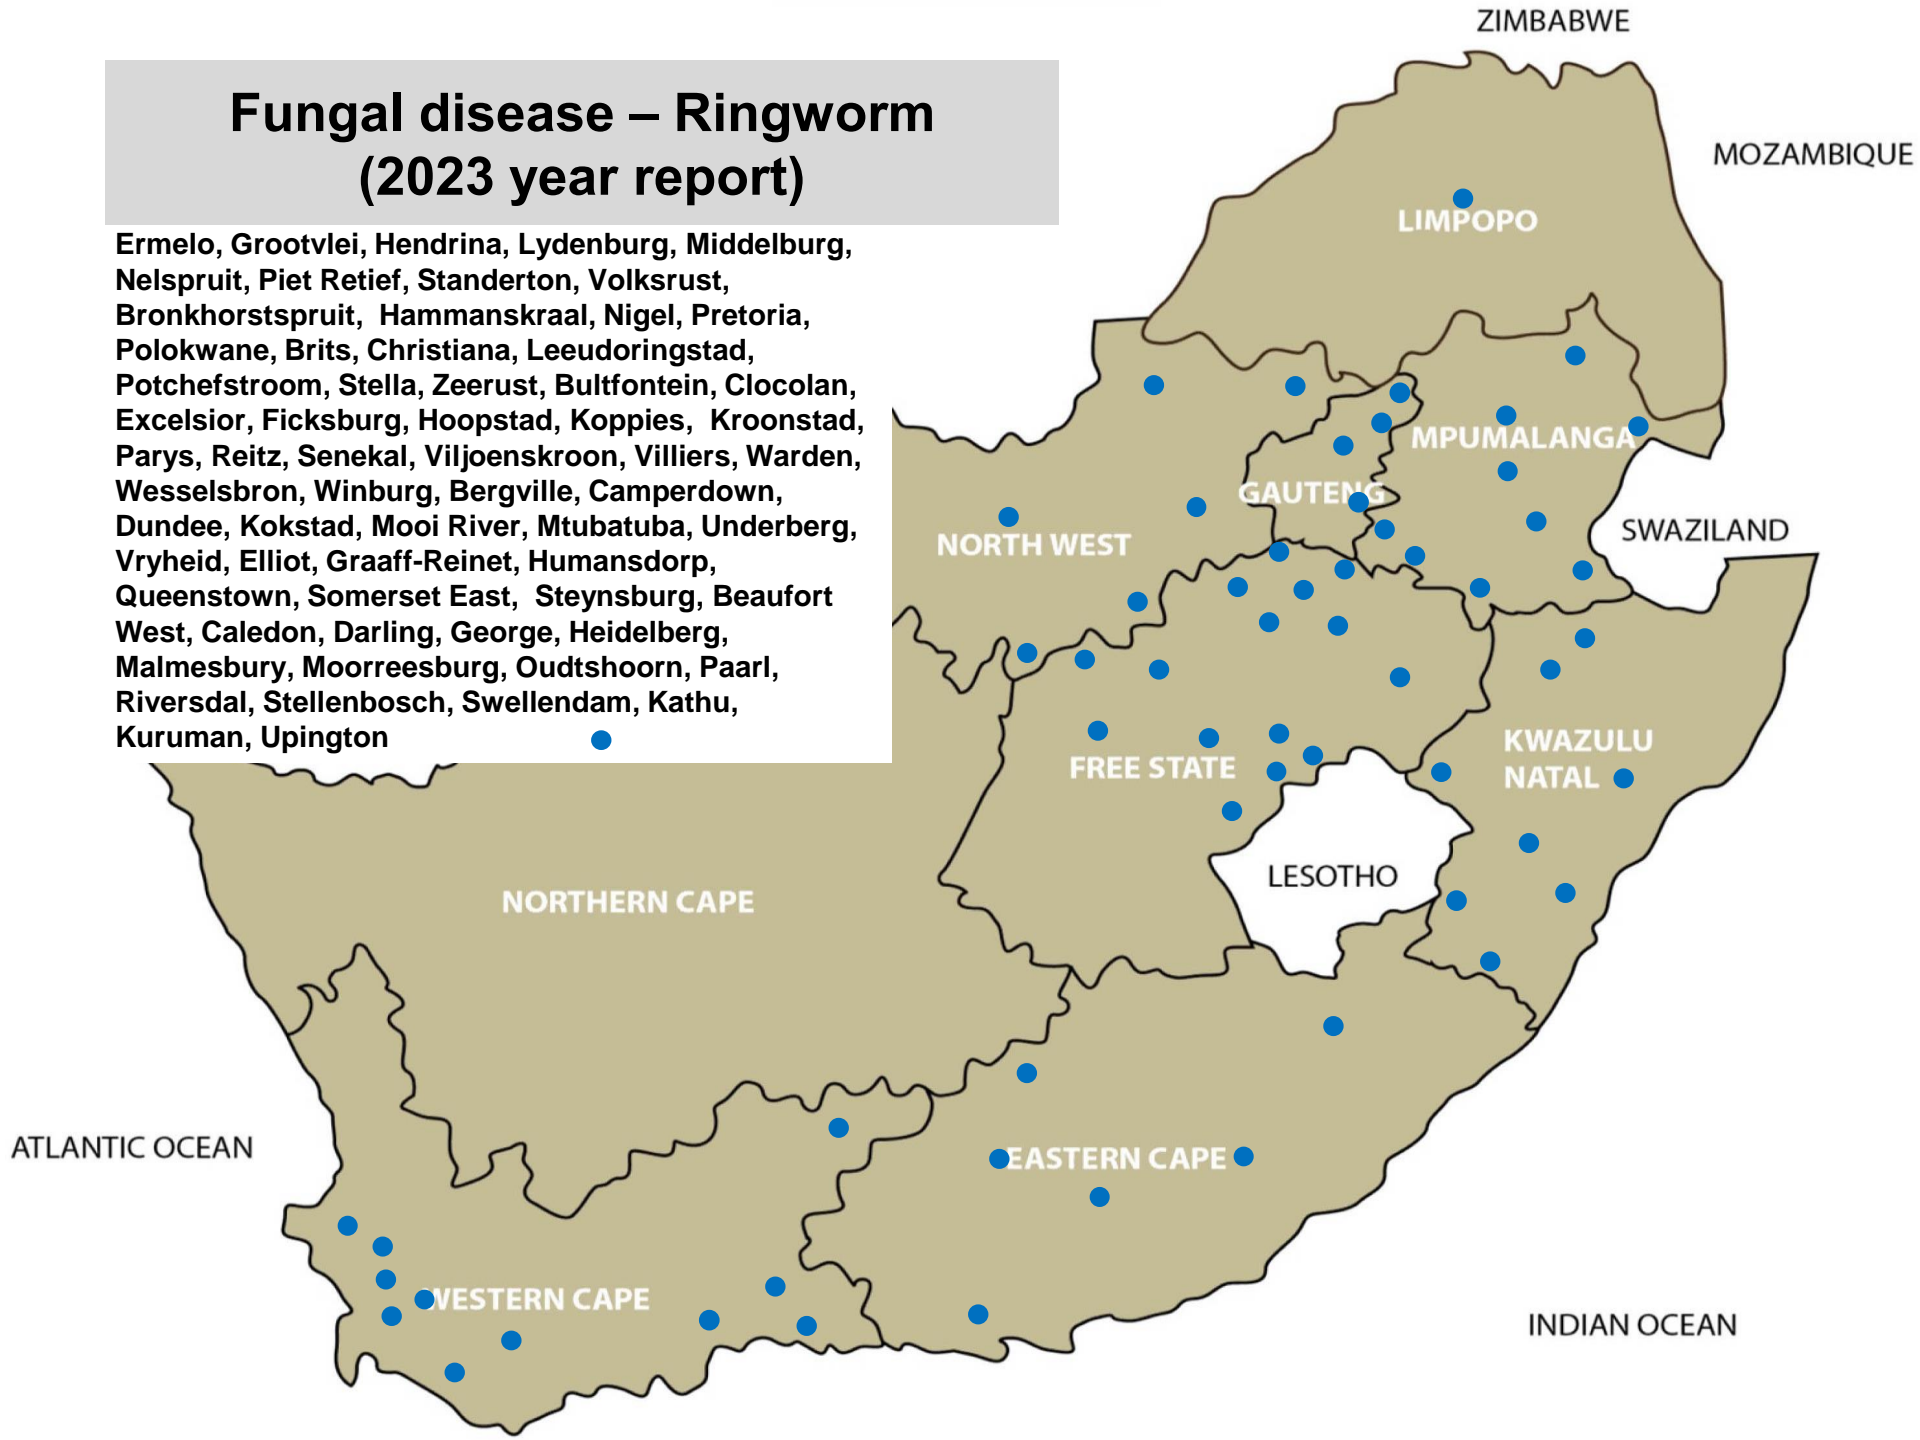

# Viral disease – Rabies (cattle) (2023 year report 2023)

Lichtenburg, Onderstepoort, Pretoria, Polokwane,  
Klerksdorp, Potchefstroom, Stella, Vryburg,  
Smithfield, Kokstad, Elliot, De Aar

# Fungal disease – Ringworm (2023 year report)

Ermelo, Grootvlei, Hendrina, Lydenburg, Middelburg, Nelspruit, Piet Retief, Standerton, Volksrust, Bronkhorstspuit, Hammanskraal, Nigel, Pretoria, Polokwane, Brits, Christiana, Leeudoringstad, Potchefstroom, Stella, Zeerust, Bultfontein, Clocolan, Excelsior, Ficksburg, Hoopstad, Koppies, Kroonstad, Parys, Reitz, Senekal, Viljoenskroon, Villiers, Warden, Wesselsbron, Winburg, Bergville, Camperdown, Dundee, Kokstad, Mooi River, Mtubatuba, Underberg, Vryheid, Elliot, Graaff-Reinet, Humansdorp, Queenstown, Somerset East, Steynsburg, Beaufort West, Caledon, Darling, George, Heidelberg, Malmesbury, Moorreesburg, Oudtshoorn, Paarl, Riversdal, Stellenbosch, Swellendam, Kathu, Kuruman, Upington