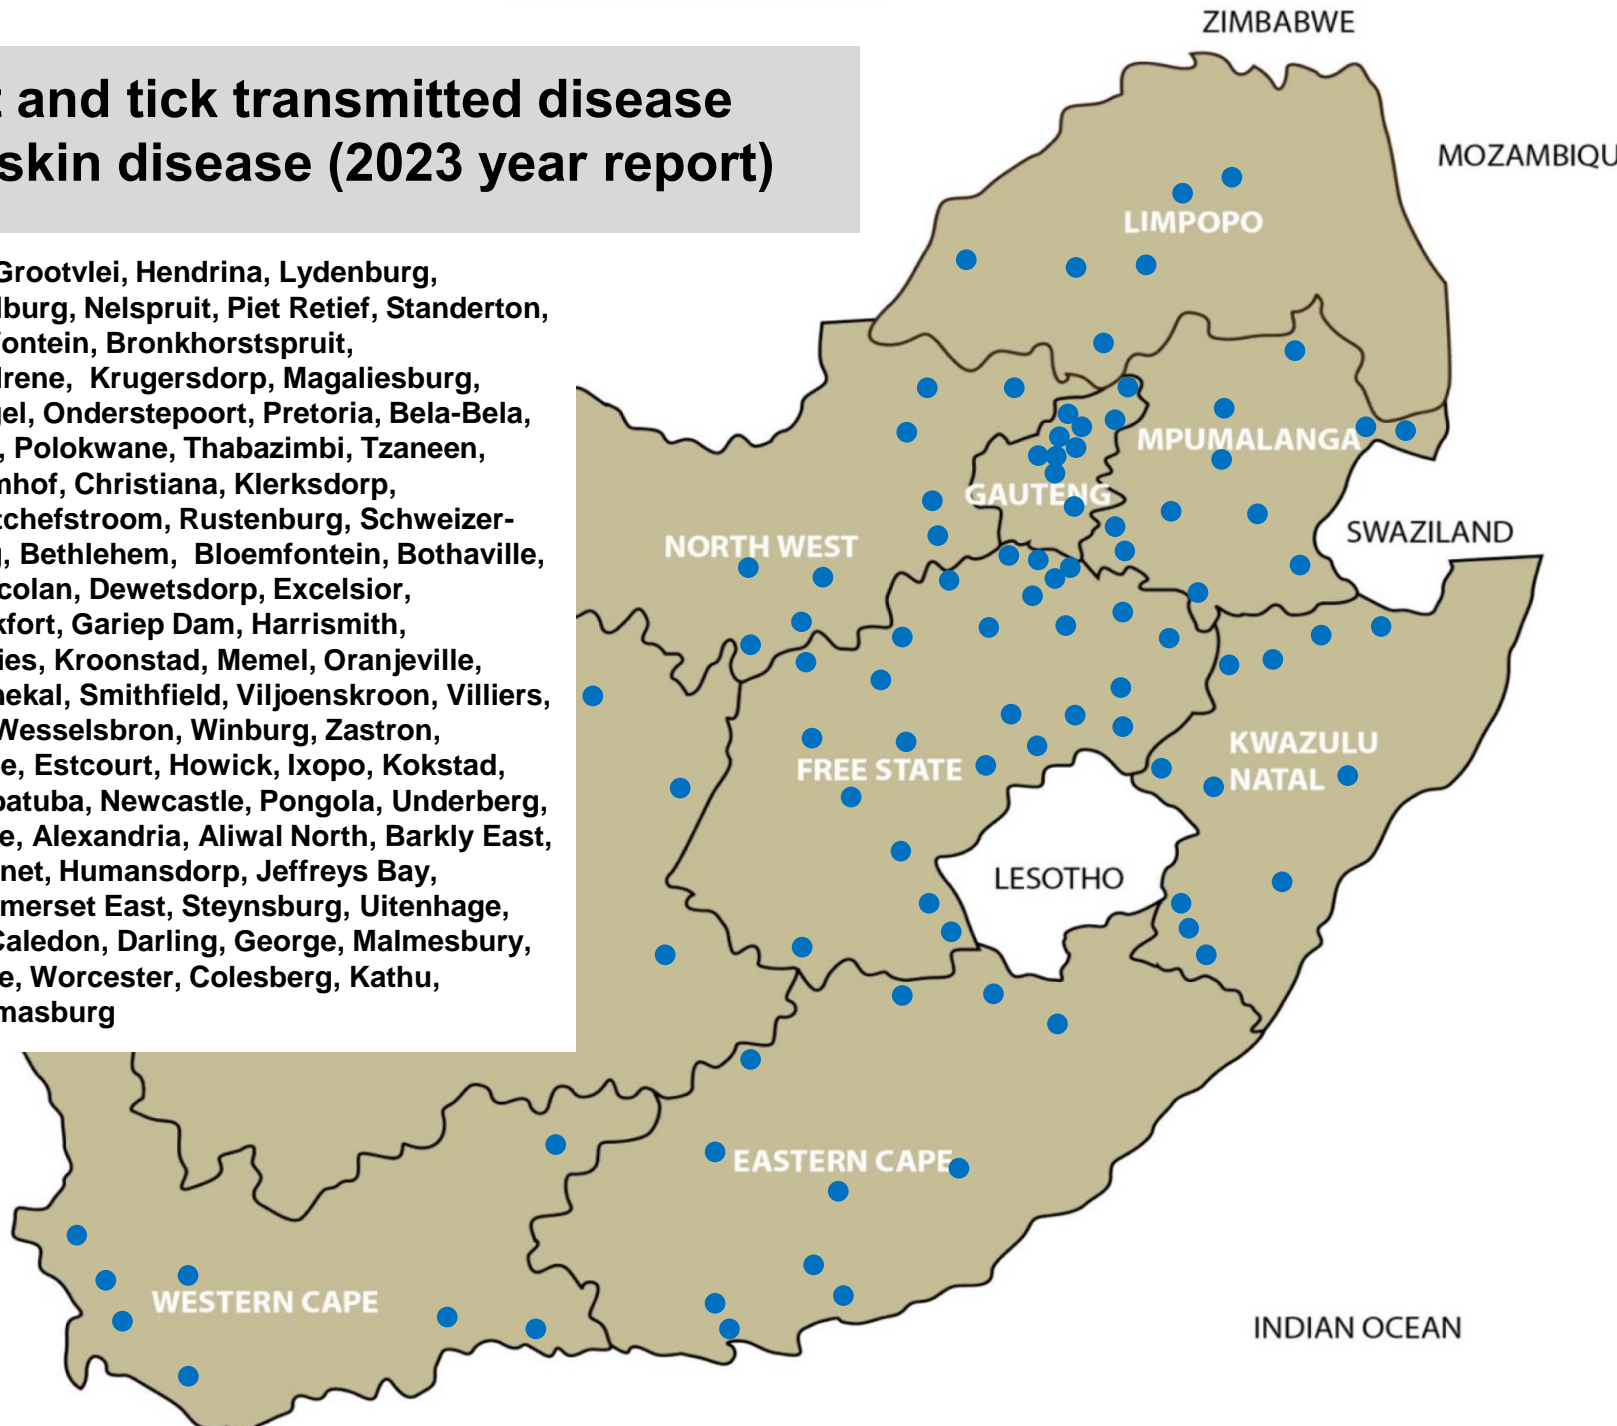

# Venereal disease – Vibriosis (2023 year report)

Delmas, Grootvlei, Hendrina, Lydenburg, Volksrust, Bapsfontein, Pretoria, Polokwane, Brits, Christiana, Leeudoringstad, Rustenburg, Schweizer-Reneke, Vryburg, Bethlehem, Bloemfontein, Bothaville, Clocolan, Dewetsdorp, Excelsior, Hoopstad, Koppies, Kroonstad, Oranjeville, Parys, Reitz, Senekal, Viljoenskroon, Villiers, Vrede, Vryheid, Warden, Wesselsbron, Winburg, Zastron, Bergville, Dundee, Kokstad, Underberg, Vryheid, Alexandria, Aliwal North, Cradock, Elliot, Queenstown, Steynsburg, Uitenhage, Beaufort West, Malmesbury, Postmasburg

# Venereal disease – Pizzle rot disease (2023 year report)

Kroonstad, Reitz, Warden, Graaff-Reinet, Wellington, Calvinia,  
De Aar, Riversdale, Kimberley

# Insect and tick transmitted disease Lumpy skin disease (2023 year report)

Bethal, Ermelo, Grootvlei, Hendrina, Lydenburg, Malalane, Middelburg, Nelspruit, Piet Retief, Standerton, Volksrust, Bapsfontein, Bronkhorstspuit, Hammanskraal, Irene, Krugersdorp, Magaliesburg, Muldersdrift, Nigel, Onderstepoort, Pretoria, Bela-Bela, Brits, Mokopane, Polokwane, Thabazimbi, Tzaneen, Vaalwater, Bloemhof, Christiana, Klerksdorp, Lichtenburg, Potchefstroom, Rustenburg, Schweizer-Reneke, Vryburg, Bethlehem, Bloemfontein, Bothaville, Bultfontein, Clocolan, Dewetsdorp, Excelsior, Ficksburg, Frankfort, Gariiep Dam, Harrismith, Hoopstad, Koppies, Kroonstad, Memel, Oranjeville, Parys, Reitz, Senekal, Smithfield, Viljoenskroon, Villiers, Vrede, Warden, Wesselsbron, Winburg, Zastron, Bergville, Dundee, Estcourt, Howick, Ixopo, Kokstad, Mooi River, Mtubatuba, Newcastle, Pongola, Underberg, Vryheid, Adelaide, Alexandria, Aliwal North, Barkly East, Elliot, Graaff-Reinet, Humansdorp, Jeffreys Bay, Queenstown, Somerset East, Steynsburg, Uitenhage, Beaufort West, Caledon, Darling, George, Malmesbury, Paarl, Riversdale, Worcester, Colesberg, Kathu, Kimberley, Postmasburg