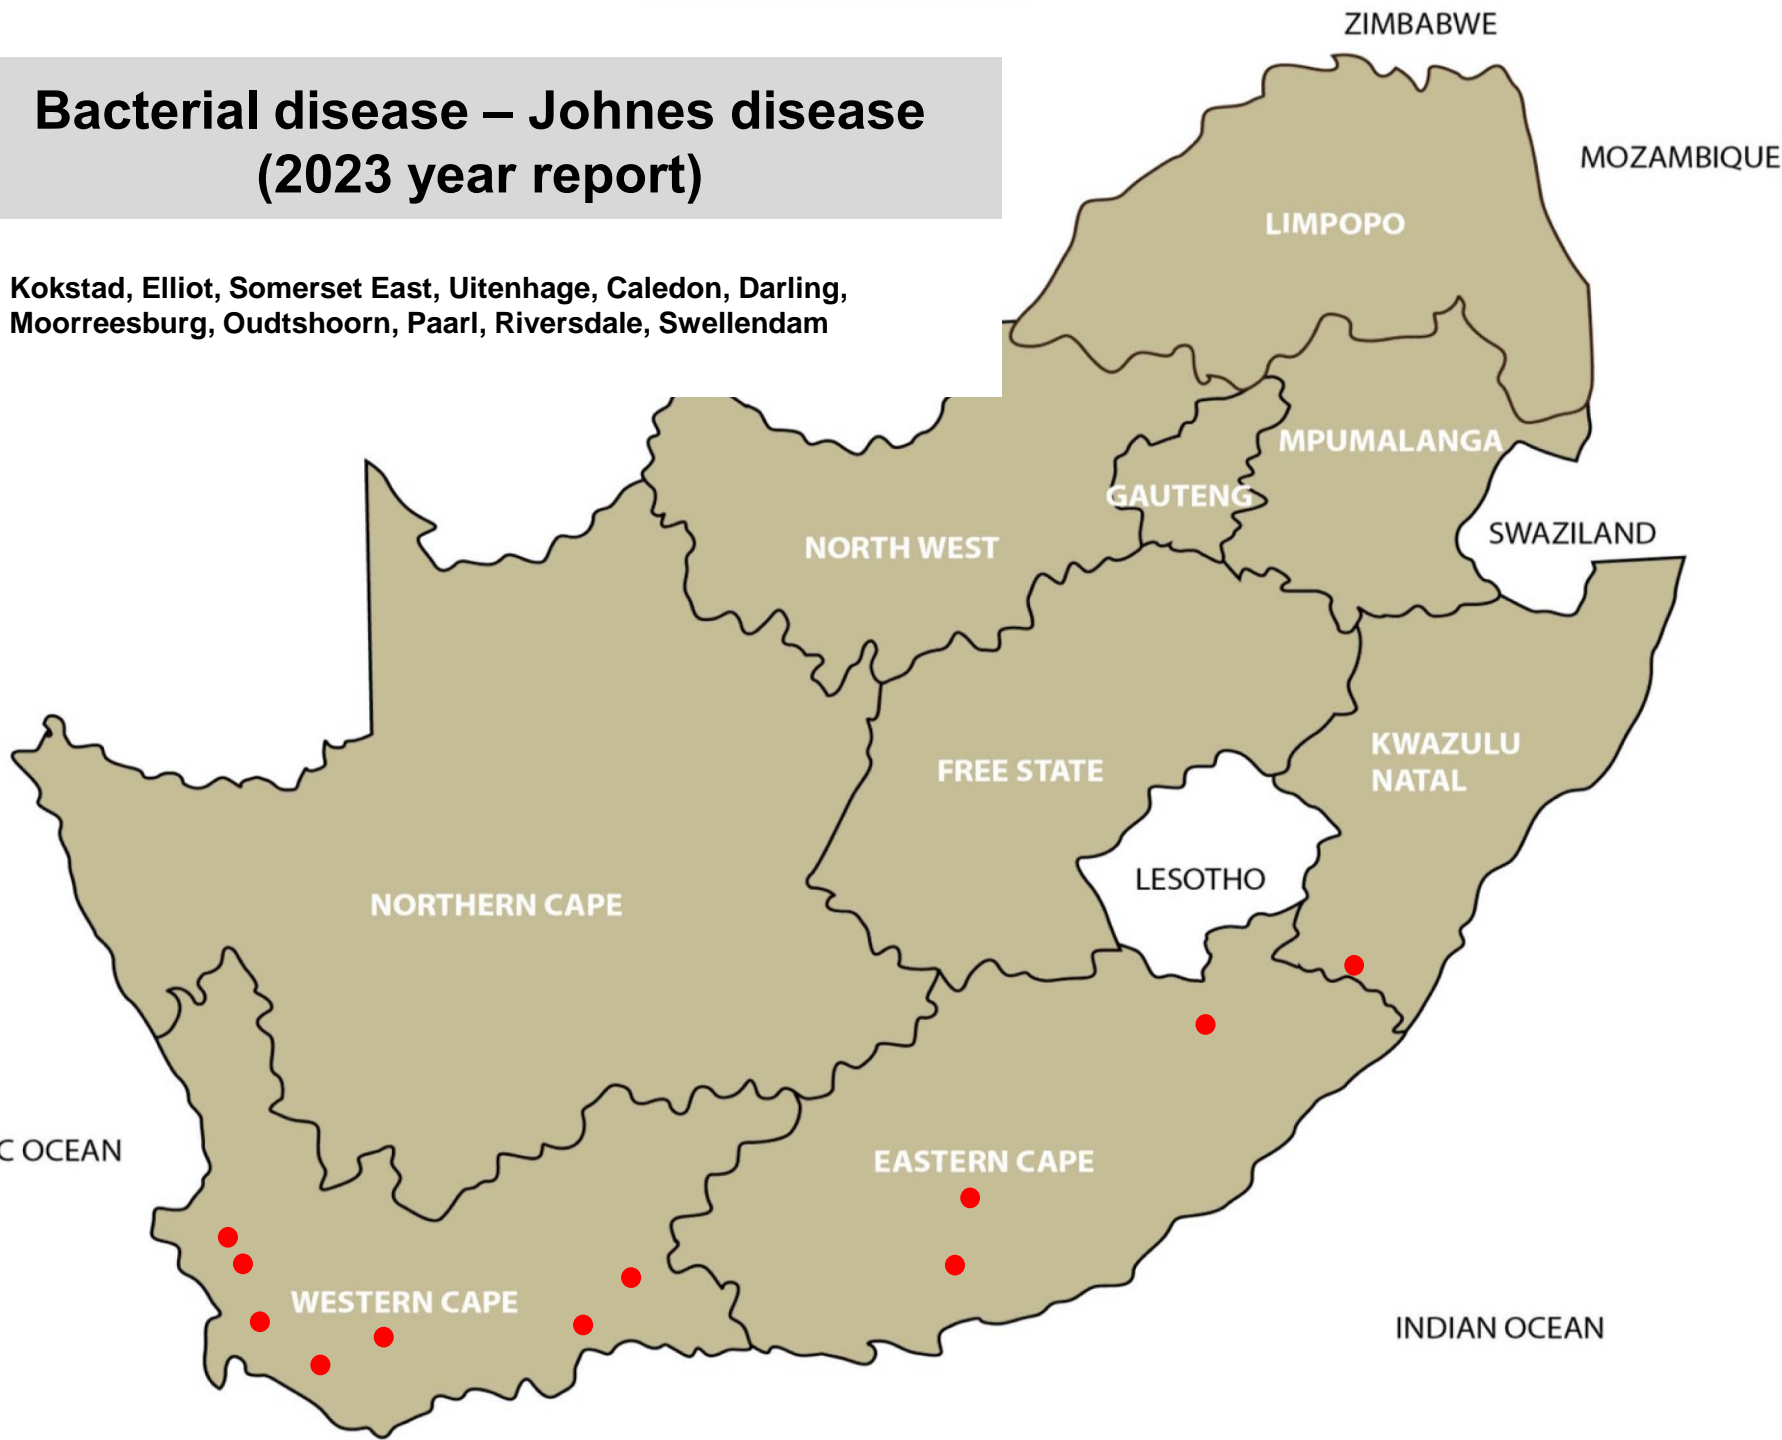

Bacterial disease – Johnes disease (2023 year report)

Kokstad, Elliot, Somerset East, Uitenhage, Caledon, Darling,
Moorreesburg, Oudtshoorn, Paarl, Riversdale, Swellendam