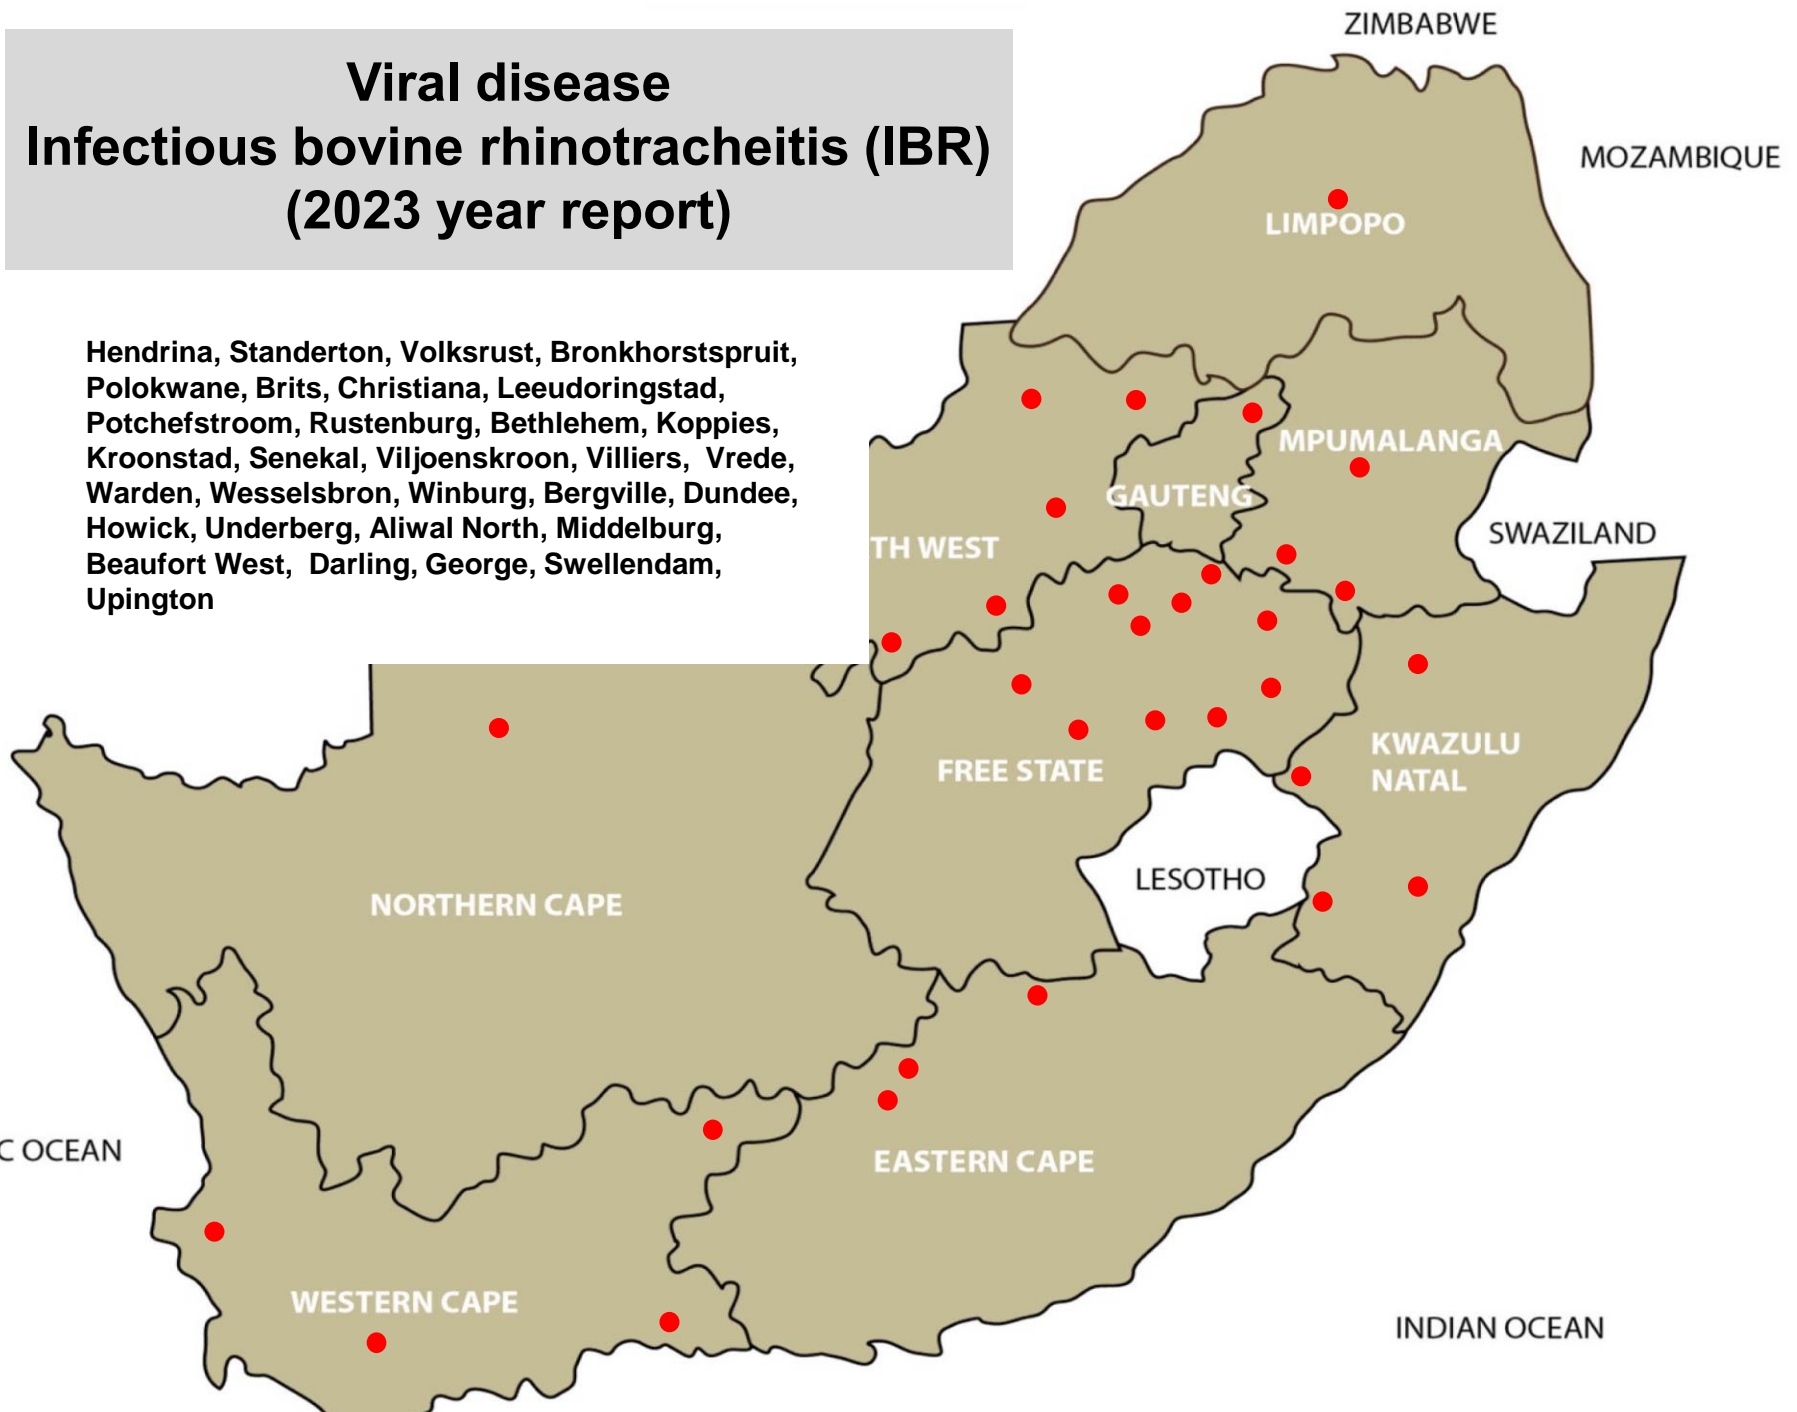

Viral disease Infectious bovine rhinotracheitis (IBR) (2023 year report)

Hendrina, Standerton, Volksrust, Bronkhorstspuit, Polokwane, Brits, Christiana, Leeudoringstad, Potchefstroom, Rustenburg, Bethlehem, Koppies, Kroonstad, Senekal, Viljoenskroon, Villiers, Vrede, Warden, Wesselsbron, Winburg, Bergville, Dundee, Howick, Underberg, Aliwal North, Middelburg, Beaufort West, Darling, George, Swellendam, Upington