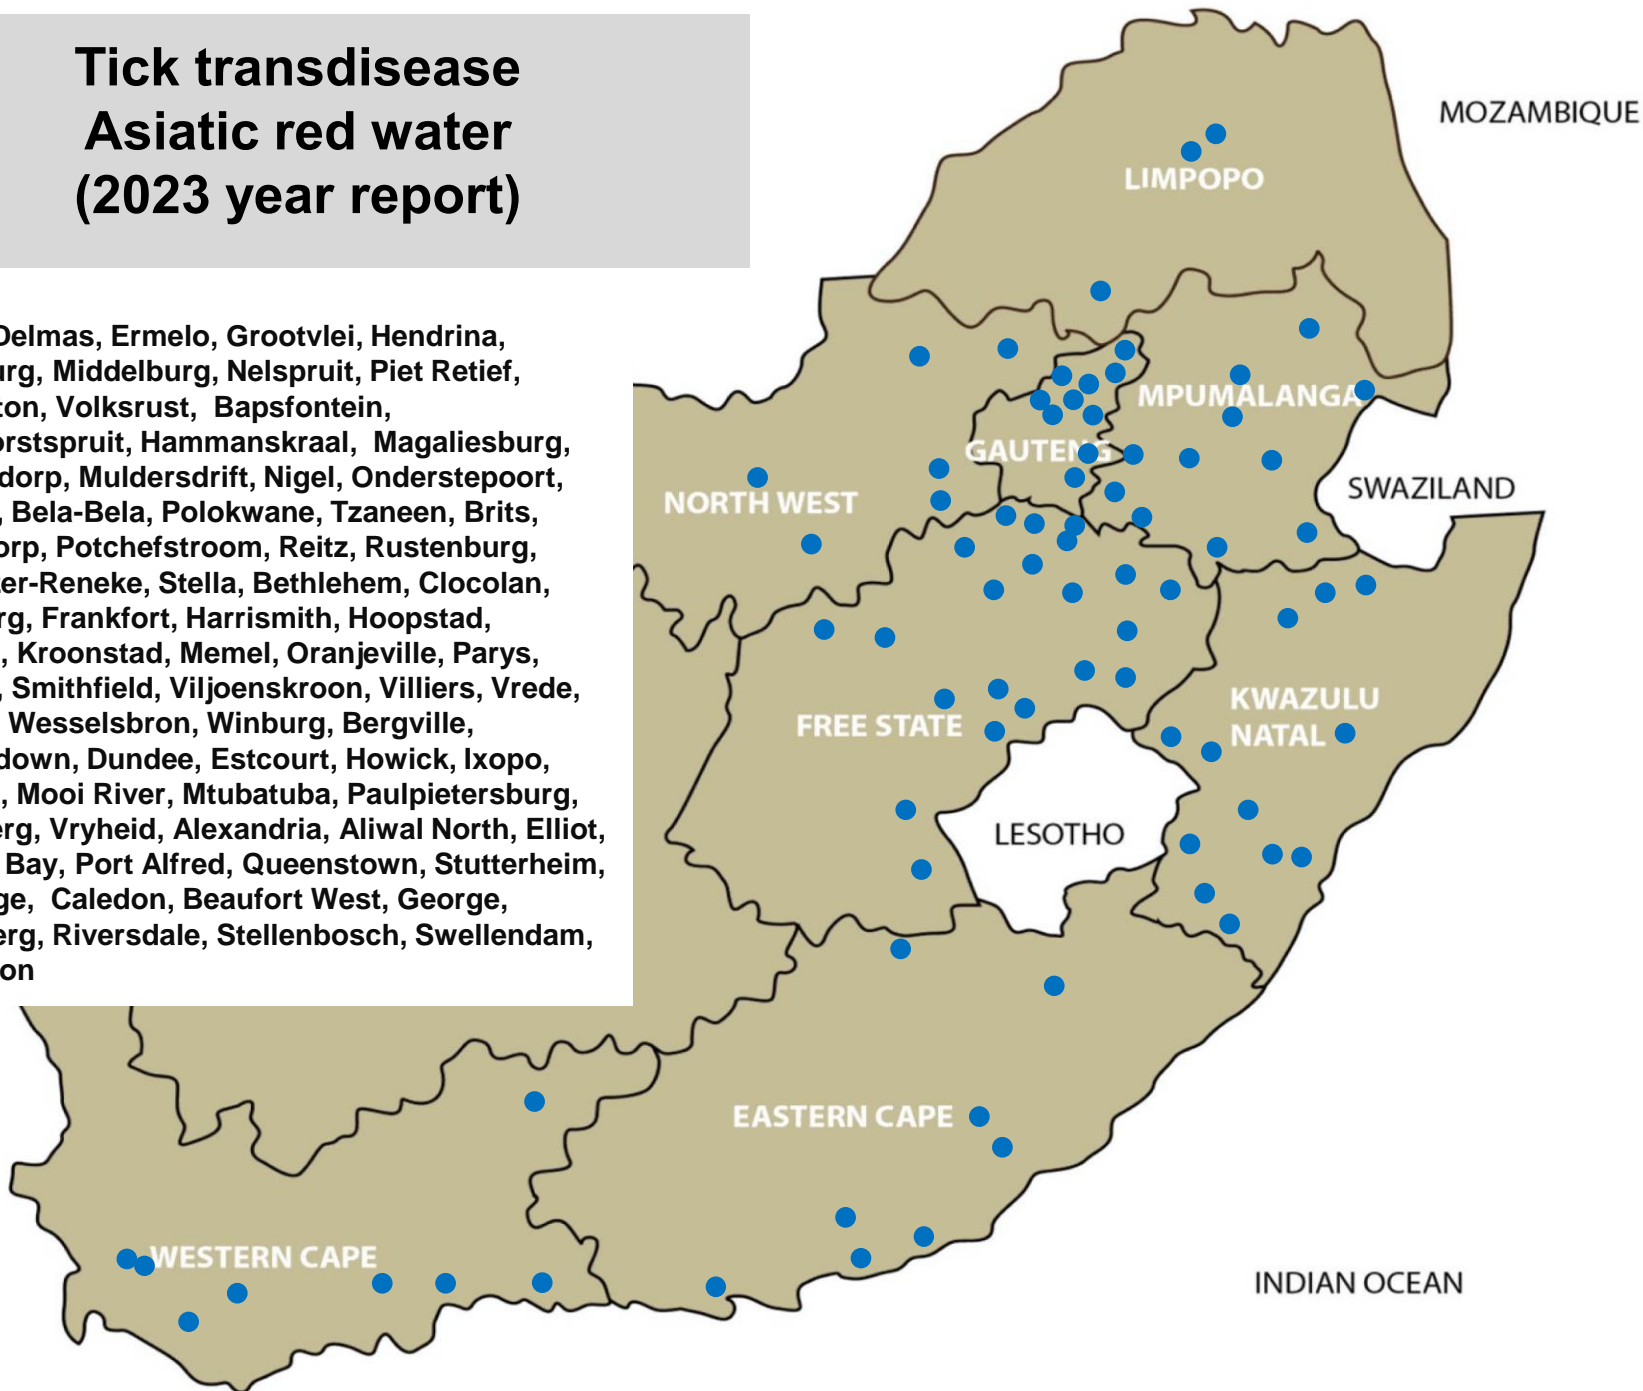

Tick transdisease Asiatic red water (2023 year report)

Bethal, Delmas, Ermelo, Grootvlei, Hendrina, Lydenburg, Middelburg, Nelspruit, Piet Retief, Standerton, Volksrust, Bapsfontein, Bronkhorstspuit, Hammanskraal, Magaliesburg, Krugersdorp, Muldersdrift, Nigel, Onderstepoort, Pretoria, Bela-Bela, Polokwane, Tzaneen, Brits, Klerksdorp, Potchefstroom, Reitz, Rustenburg, Schweizer-Reneke, Stella, Bethlehem, Clocolan, Ficksburg, Frankfort, Harrismith, Hoopstad, Koppies, Kroonstad, Memel, Oranjeville, Parys, Senekal, Smithfield, Viljoenskroon, Villiers, Vrede, Warden, Wesselsbron, Winburg, Bergville, Camperdown, Dundee, Estcourt, Howick, Ixopo, Kokstad, Mooi River, Mtubatuba, Paulpietersburg, Underberg, Vryheid, Alexandria, Aliwal North, Elliot, Jeffreys Bay, Port Alfred, Queenstown, Stutterheim, Uitenhage, Caledon, Beaufort West, George, Heidelberg, Riversdale, Stellenbosch, Swellendam, Wellington