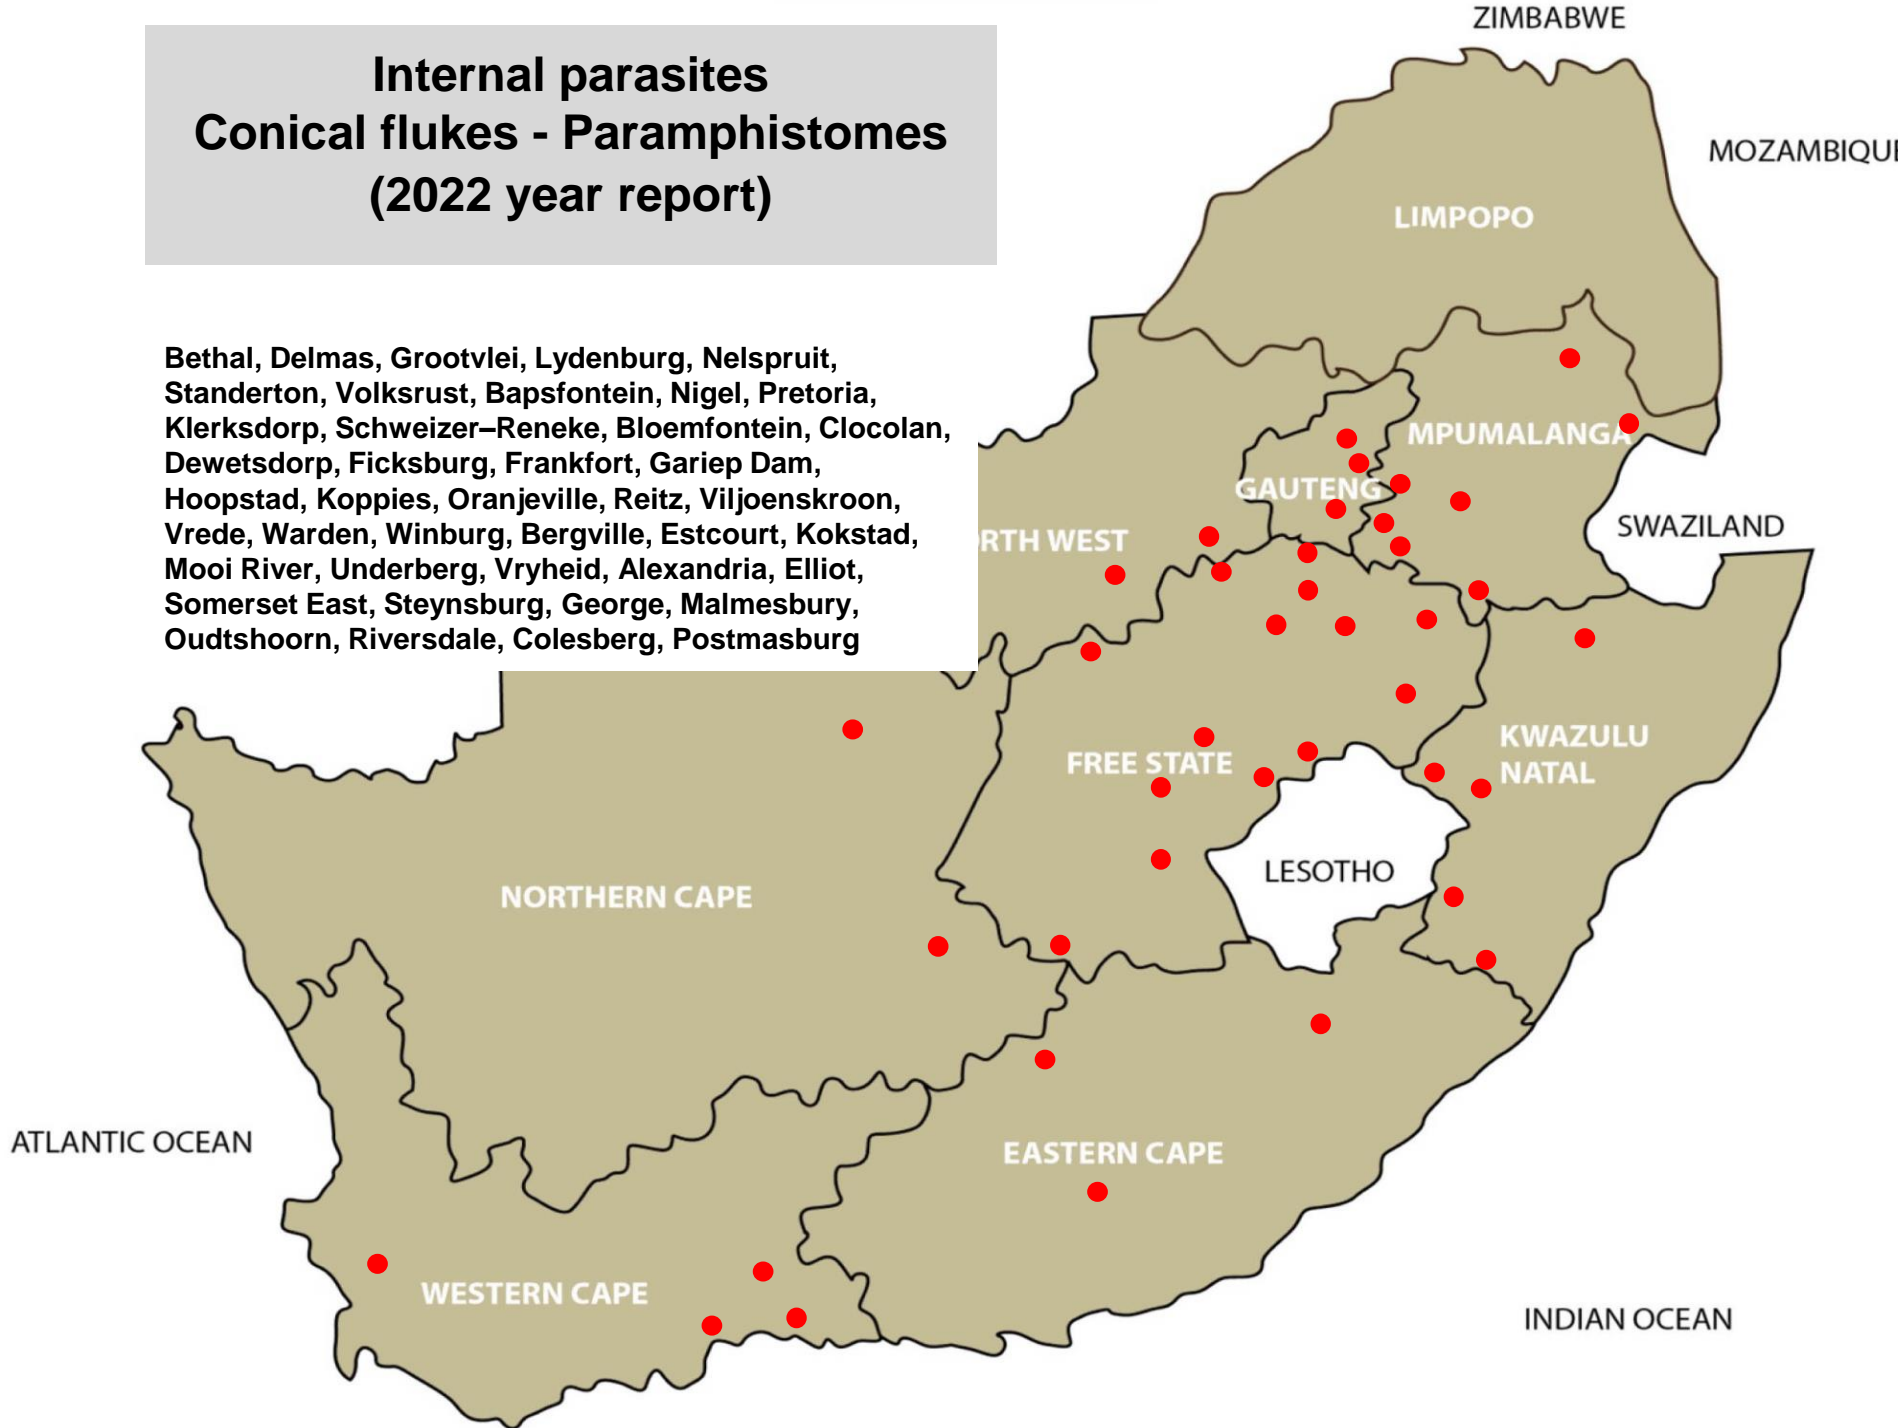

# Internal parasites – Tapeworms (2023 year report)

Bethal, Lydenburg, Nelspruit, Volksrust, Bapsfontein, Hammanskraal, Nigel, Onderstepoort, Pretoria, Modimolle, Polokwane, Brits, Klerksdorp, Leeudoringstad, Potchefstroom, Schweizer-Reneke, Vryburg, Bethlehem, Bloemfontein, Clocolan, Excelsior, Ficksburg, Frankfort, Harrismith, Hoopstad, Koppies, Kroonstad, Memel, Oranjeville, Parys, Reitz, Senekal, Smithfield, Viljoenskroon, Villiers, Warden, Winburg, Zastron, Dundee, Howick, Kokstad, Pongola, Underberg, Alexandria, Aliwal North, Bathurst, Elliot, Graaff-Reinet, Grahamstown, Humansdorp, Queenstown, Uitenhage, Beaufort West, Caledon, George, Malmesbury, Oudtshoorn, Paarl, Riversdale, Colesberg, Kathu, Postmasburg, Upington

# Internal parasites – Tapeworms Cysticercosis (measels) (2023 year report)

Bapsfontein, Delmas, Mokopane, Brits, Koppies, Parys,  
Eshowe, Pongola, Graaff-Reinet, Queenstown, George,  
Malmesbury, Oudtshoorn, Paarl, Upington

# Internal parasites – Liver fluke worms (2023 year report)

Bethal, Delmas, Grootvlei, Hendrina, Lydenburg, Standerton, Volksrust, Bapsfontein, Nigel, Onderstepoort, Pretoria, Bela-Bela, Klerksdorp, Potchefstroom, Schweizer-Reneke, Bethlehem, Bloemfontein, Bothaville, Clocolan, Dewetsdorp, Excelsior, Ficksburg, Frankfort, Harrismith, Hoopstad, Kroonstad, Memel, Oranjeville, Parys, Reitz, Senekal, Villiers, Warden, Winburg, Bergville, Dundee, Estcourt, Howick, Kokstad, Mooi River, Mtubatuba, Underberg, Vryheid, Alexandria, Aliwal North, Noord, Elliot, Humansdorp, Somerset East, Steynsburg, Caledon, George, Malmesbury, Paarl, Riversdal, Stellenbosch, Colesberg

# Internal parasites – *Parafilaria* (2023 year report)

Pretoria, Rustenburg, Eshowe, Mtubatuba