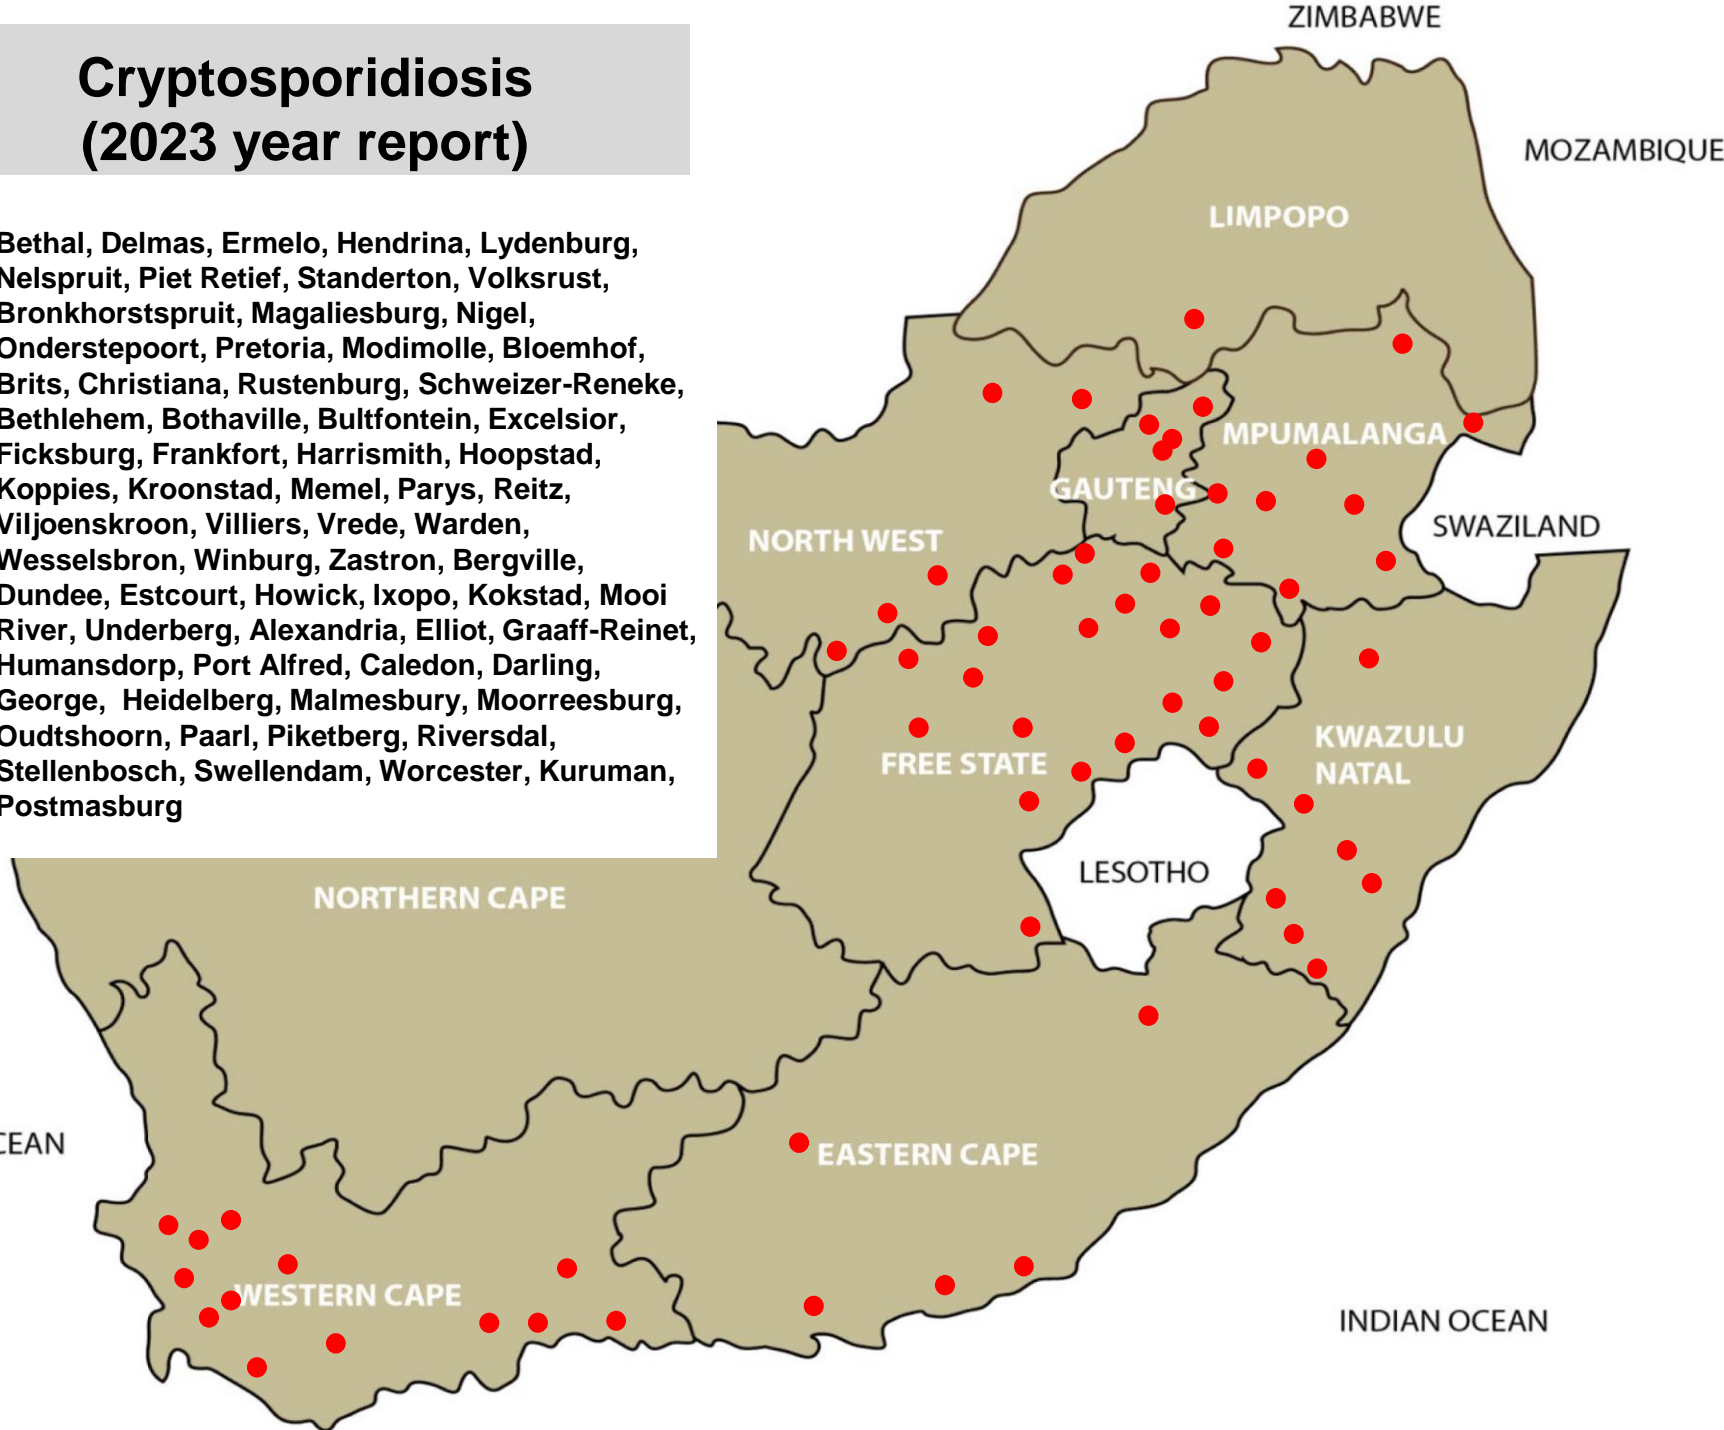

Cryptosporidiosis (2023 year report)

Bethal, Delmas, Ermelo, Hendrina, Lydenburg, Nelspruit, Piet Retief, Standerton, Volksrust, Bronkhorstspuit, Magaliesburg, Nigel, Onderstepoort, Pretoria, Modimolle, Bloemhof, Brits, Christiana, Rustenburg, Schweizer-Reneke, Bethlehem, Bothaville, Bultfontein, Excelsior, Ficksburg, Frankfort, Harrismith, Hoopstad, Koppies, Kroonstad, Memel, Parys, Reitz, Viljoenskroon, Villiers, Vrede, Warden, Wesselsbron, Winburg, Zastron, Bergville, Dundee, Estcourt, Howick, Ixopo, Kokstad, Mooi River, Underberg, Alexandria, Elliot, Graaff-Reinet, Humansdorp, Port Alfred, Caledon, Darling, George, Heidelberg, Malmesbury, Moorreesburg, Oudtshoorn, Paarl, Piketberg, Riversdal, Stellenbosch, Swellendam, Worcester, Kuruman, Postmasburg