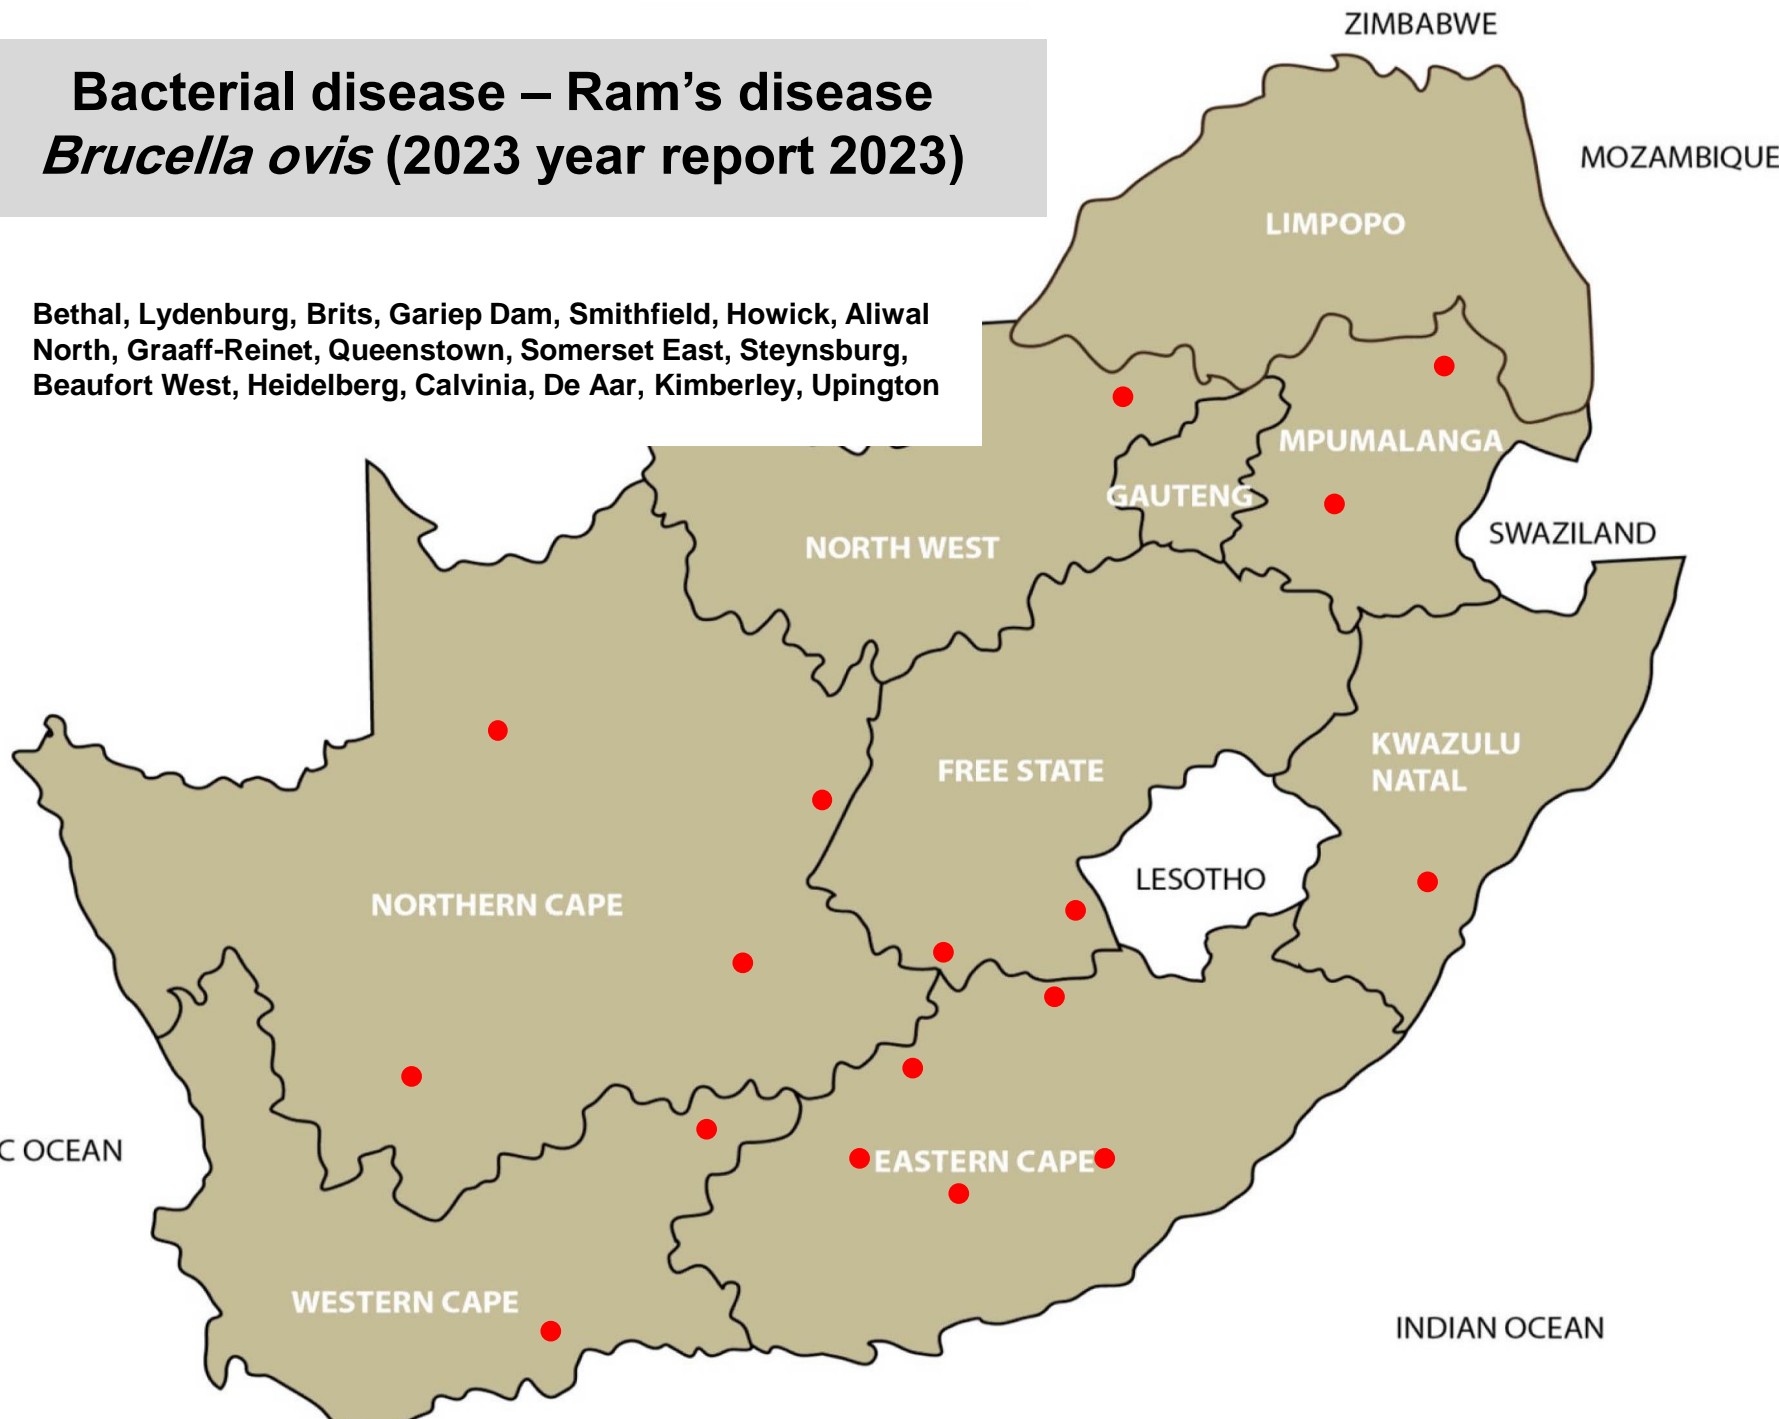

Bacterial disease – Ram's disease *Brucella ovis* (2023 year report 2023)

Bethal, Lydenburg, Brits, Gariep Dam, Smithfield, Howick, Aliwal North, Graaff-Reinet, Queenstown, Somerset East, Steynsburg, Beaufort West, Heidelberg, Calvinia, De Aar, Kimberley, Uptington