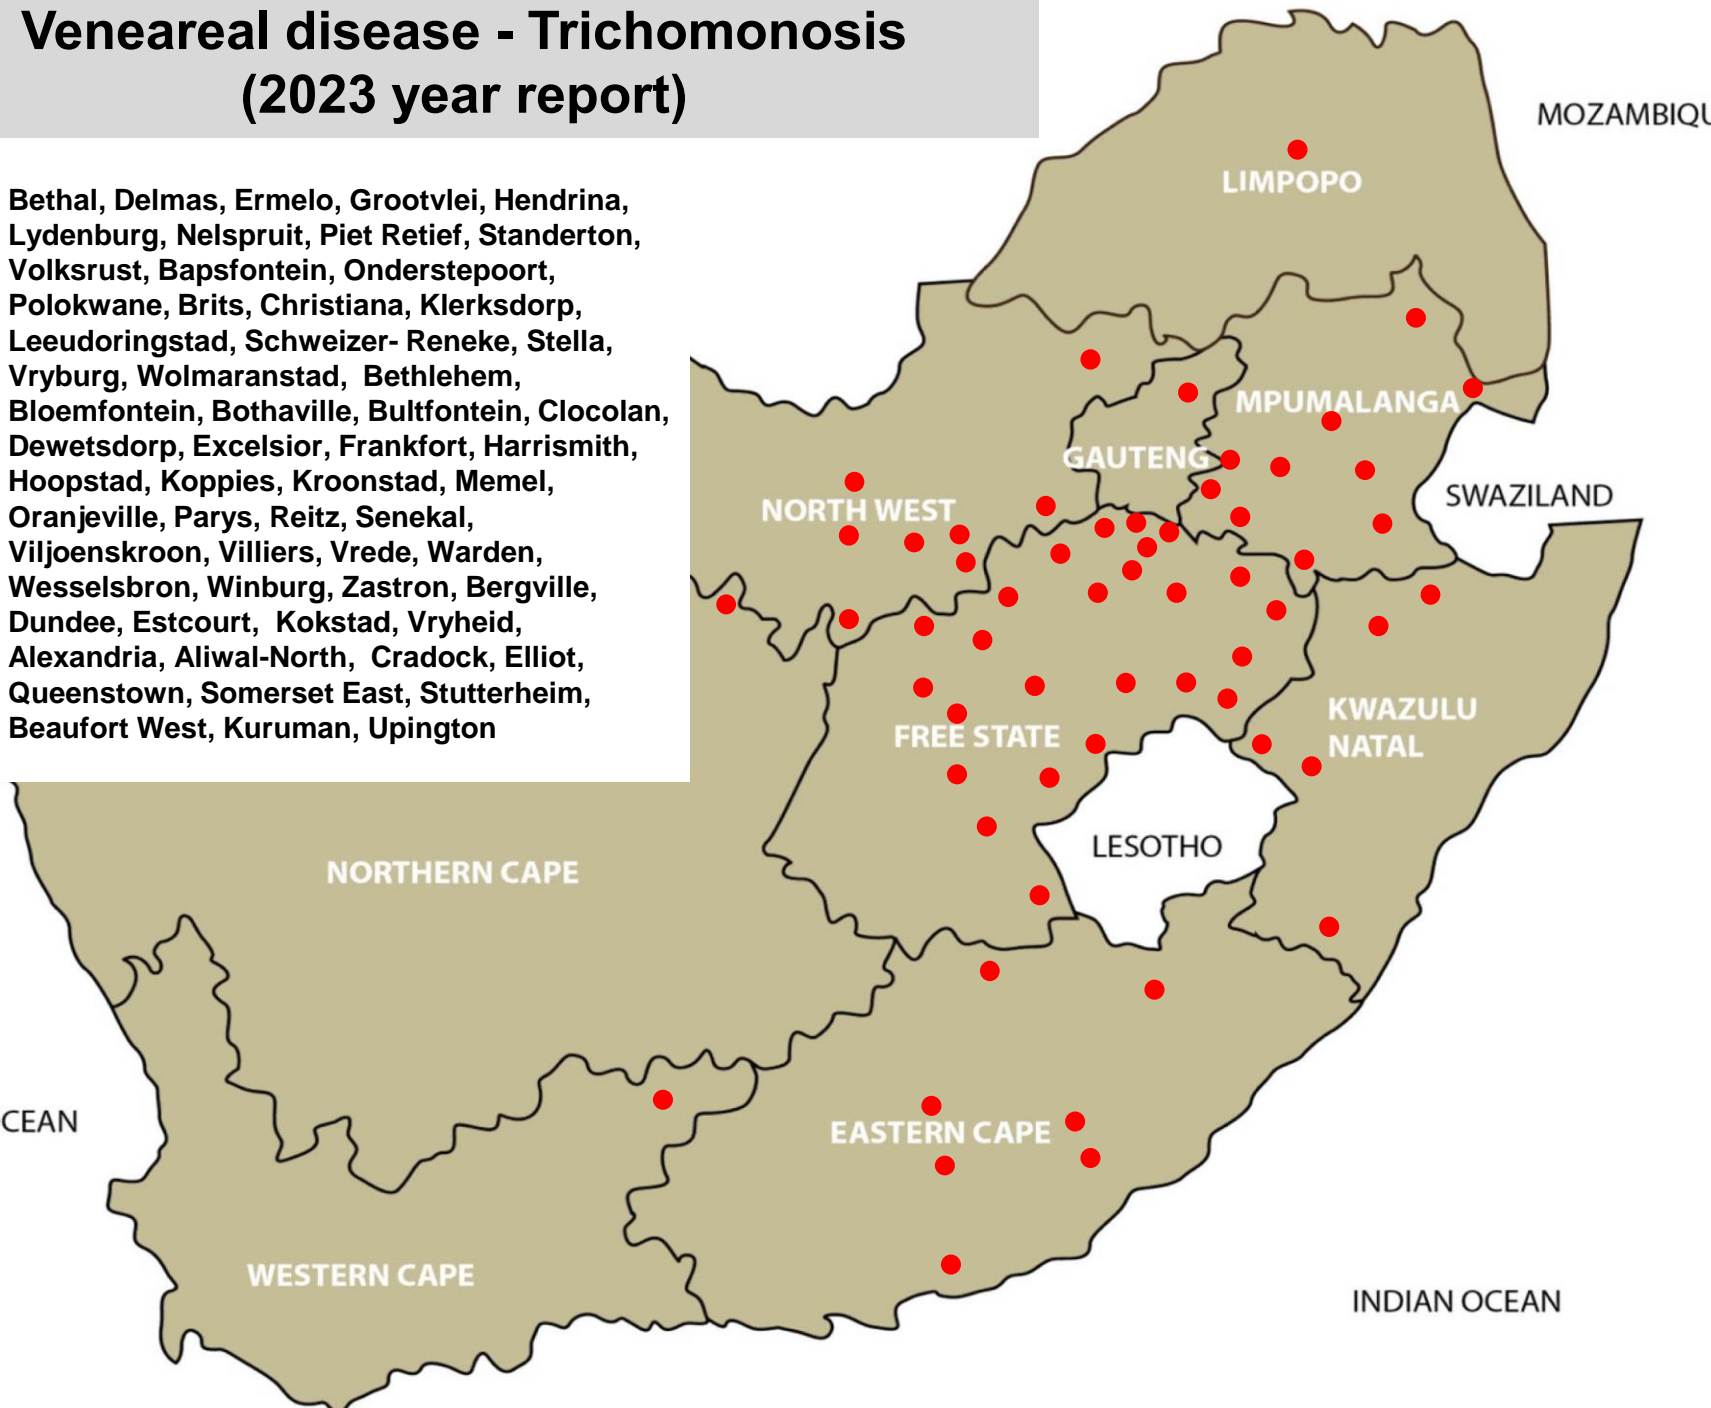

**Tick transmitted disease  
Corridor disease  
(2023 year report)**

# Tick toxicosis – Sweating disease (2023 year report)

Bethal, Lydenburg, Middelburg, Bronkhorstspuit, Hammanskraal, Magaliesburg, Pretoria, Mokopane, Polokwane, Brits, Christiana, Klerksdorp, Leeudoringstad, Potchefstroom, Schweizer-Reneke, Stella, Vryburg, Zeerust, Bloemfontein, Bothaville, Clocolan, Hoopstad, Koppies, Kroonstad, Parys, Senekal, Viljoenskroon, Vrede, Winburg, Pongola, Darling, Stellenbosch, Kathu, Postmasburg

# Veneareal disease - Trichomonosis (2023 year report)

Bethal, Delmas, Ermelo, Grootvlei, Hendrina, Lydenburg, Nelspruit, Piet Retief, Standerton, Volksrust, Bapsfontein, Onderstepoort, Polokwane, Brits, Christiana, Klerksdorp, Leeudoringstad, Schweizer- Reneke, Stella, Vryburg, Wolmaranstad, Bethlehem, Bloemfontein, Bothaville, Bultfontein, Clocolan, Dewetsdorp, Excelsior, Frankfort, Harrismith, Hoopstad, Koppies, Kroonstad, Memel, Oranjeville, Parys, Reitz, Senekal, Viljoenskroon, Villiers, Vrede, Warden, Wesselsbron, Winburg, Zastron, Bergville, Dundee, Estcourt, Kokstad, Vryheid, Alexandria, Aliwal-North, Cradock, Elliot, Queenstown, Somerset East, Stutterheim, Beaufort West, Kuruman, Upington