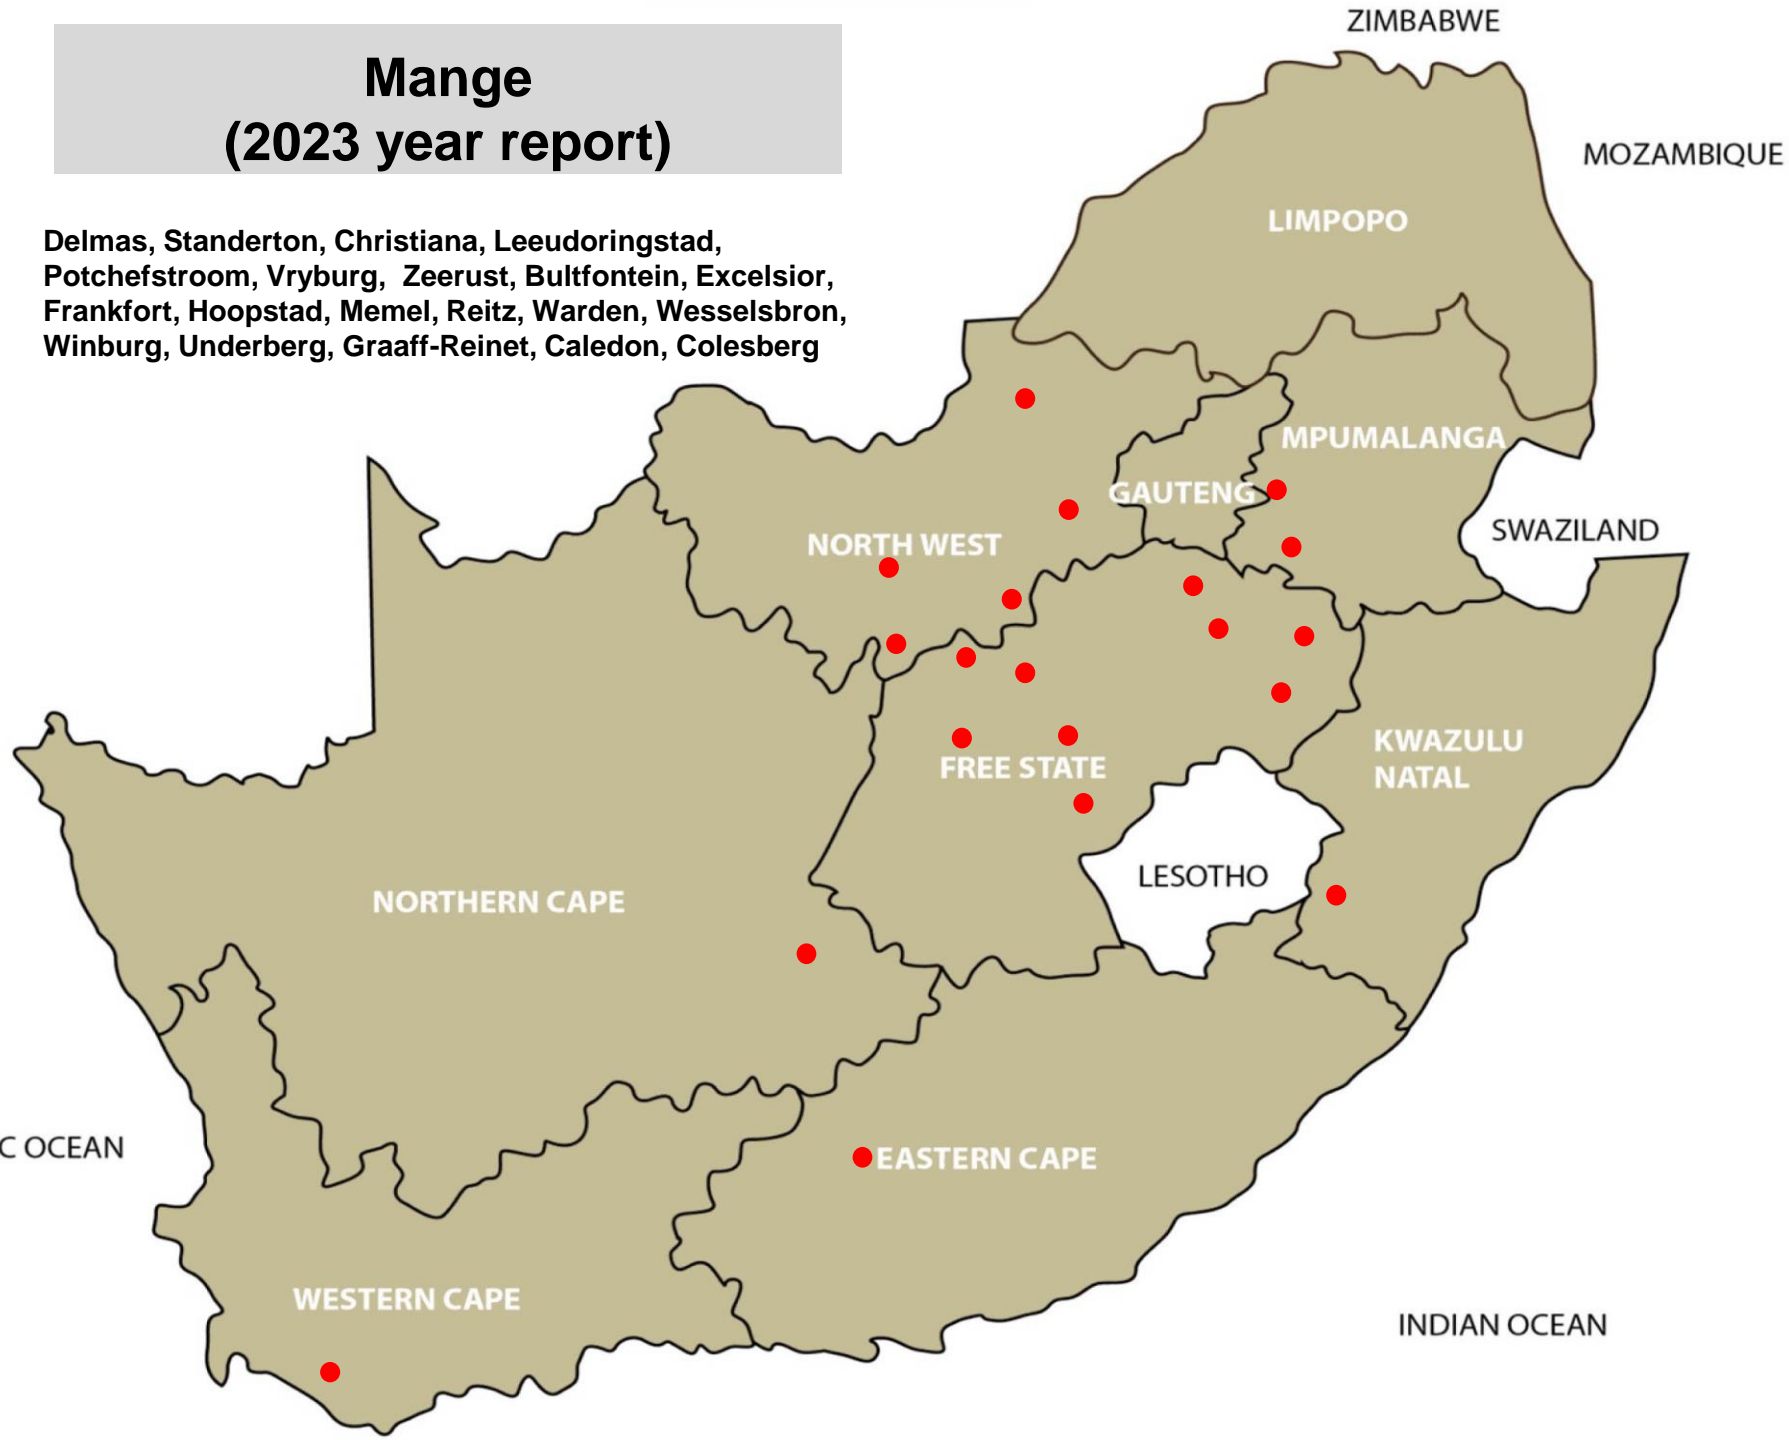

# Biting lice (Red lice) (2023 year report)

Pretoria, Bethal, Standerton, Nigel, Brits, Leeudoringstad, Bethlehem, Bloemfontein, Clocolan, Dewetsdorp, Excelsior, Ficksburg, Hoopstad, Reitz, Kokstad, Kroonstad, Oranjeville, Parys, Senekal, Viljoenskroon, Villiers, Warden, Kokstad, Aliwal North, Barkly East, Elliot, Graaff-Reinet, Steynsburg, Uitenhage, Beaufort West, Caledon, Heidelberg, Malmesbury, Moorreesburg, Oudtshoorn, Stellenbosch, Wellington, Postmasburg

# Sucking lice (Blue lice) (2023 year report)

Ermelo, Brits, Leeudoringstad, Schweizer-Reneke,  
Zeerust, Bloemfontein, Bothaville, Bultfontein, Excelsior,  
Clocolan, Hoopstad, Kroonstad, Oranjeville, Parys, Reitz,  
Warden, Wesselsbron, Aliwal North, Graaff-Reinet,  
Caledon, Malmesbury, Oudtshoorn, Riversdale,  
Postmasburg

# Sheep scab (2023 year report)

Onderstepoort, Pretoria, Frankfort, Kroonstad,  
Oranjeville, Smithfield, Viljoenskroon, Villiers,  
Underberg, Graaff-Reinet, Queenstown, Beaufort West,  
Riversdale, Wellington, Colesberg, De Aar, Kimberley,  
Prieska, Sutherland

# Itch mite (2023 year report)

Lydenburg, Standerton, Onderstepoort, Pretoria,  
Bloemfontein, Senekal, Winburg, Underberg,  
Oudtshoorn