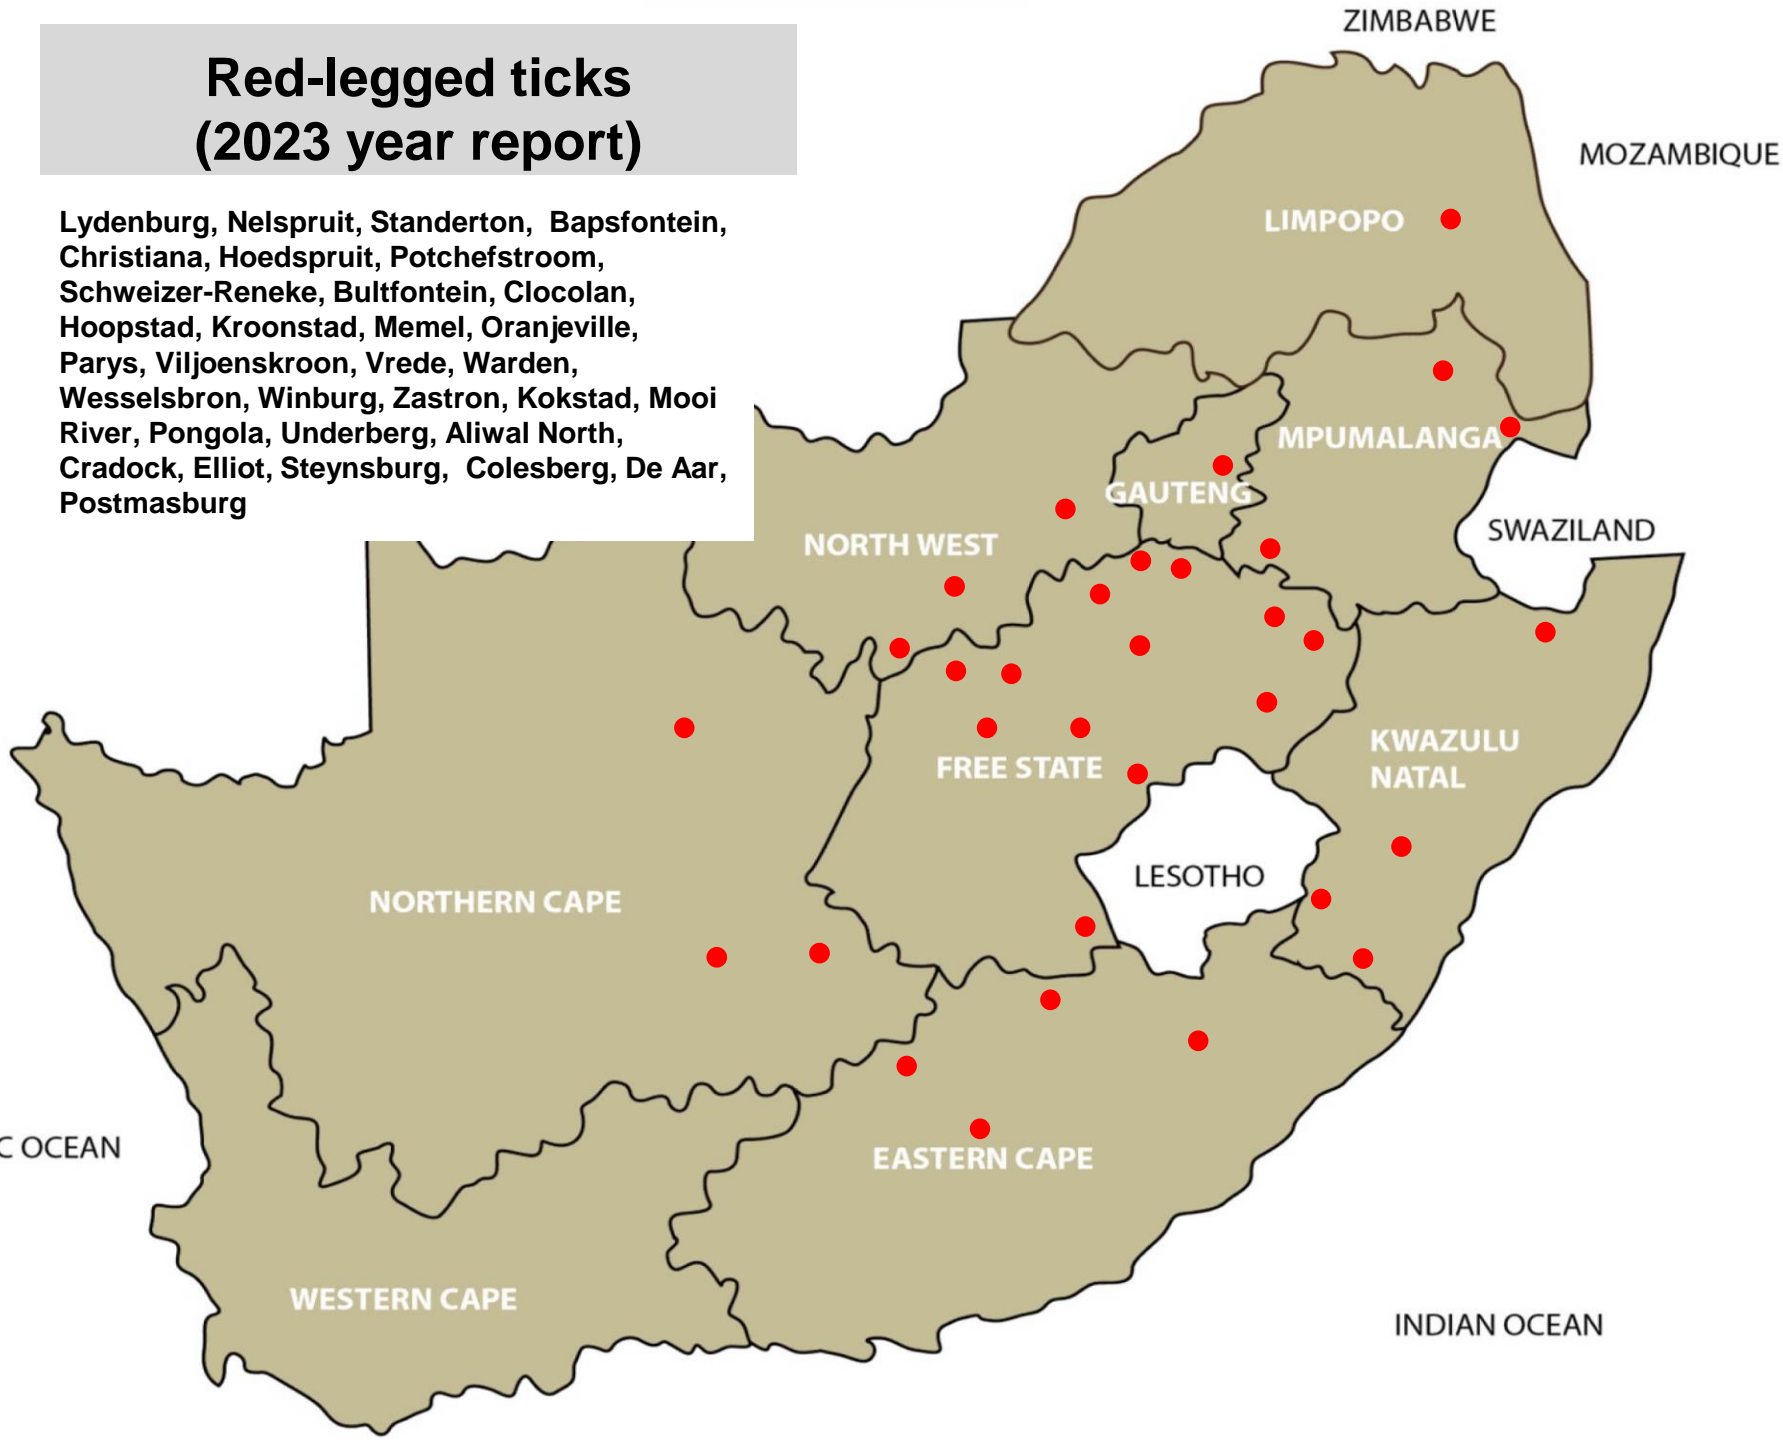

# Brown ear-ticks (2023 year report)

Ermelo, Grootvlei, Lydenburg, Nelspruit, Piet Retief, Standerton, Volksrust, Bapsfontein, Bronkhorstspuit, Hammanskraal, Pretoria, Bela-Bela, Mokopane, Modimolle, Polokwane, Thabazimbi, Tzaneen, Brits, Klerksdorp, Leeudoringstad, Rustenburg, Schweizer-Reneke, Zeerust, Clocolan, Frankfort, Harrismith, Koppies, Oranjeville, Parys, Viljoenskroon, Villiers, Vrede, Bergville, Dundee, Eshowe, Estcourt, Kokstad, Mtubatuba, Pongola, Underberg, Vryheid, Elliot, George, Humansdorp, Oudtshoorn, De Aar

# Bont-legged ticks (2023 year report)

Bethal, Ermelo, Lydenburg, Nelspruit, Standerton, Bapsfontein, Bronkhorstspuit, Hammanskraal, Pretoria, Bela-Bela, Hoedspruit, Mokopane, Polokwane, Tzaneen, Christiana, Klerksdorp, Leeudoringstad, Rustenburg, Schweizer-Reneke, Stella, Zeerust, Bloemfontein, Bultfontein, Clocolan, Ficksburg, Gariep Dam, Harrismith, Hoopstad, Kroonstad, Memel, Oranjeville, Parys, Reitz, Viljoenskroon, Villiers, Vrede, Warden, Winburg, Bergville, Dundee, Eshowe, Kokstad, Pongola, Underberg, Adelaide, Bathurst, Elliot, Humansdorp, Steynsburg, Uitenhage, Beaufort West, Caledon, Oudtshoorn, Calvinia, De Aar, Kathu, Kimberley, Kuruman, Upington, Postmasburg

# Red-legged ticks (2023 year report)

Lydenburg, Nelspruit, Standerton, Bapsfontein, Christiana, Hoedspruit, Potchefstroom, Schweizer-Reneke, Bultfontein, Clocolan, Hoopstad, Kroonstad, Memel, Oranjeville, Parys, Viljoenskroon, Vrede, Warden, Wesselsbron, Winburg, Zastron, Kokstad, Mooi River, Pongola, Underberg, Aliwal North, Cradock, Elliot, Steynsburg, Colesberg, De Aar, Postmasburg