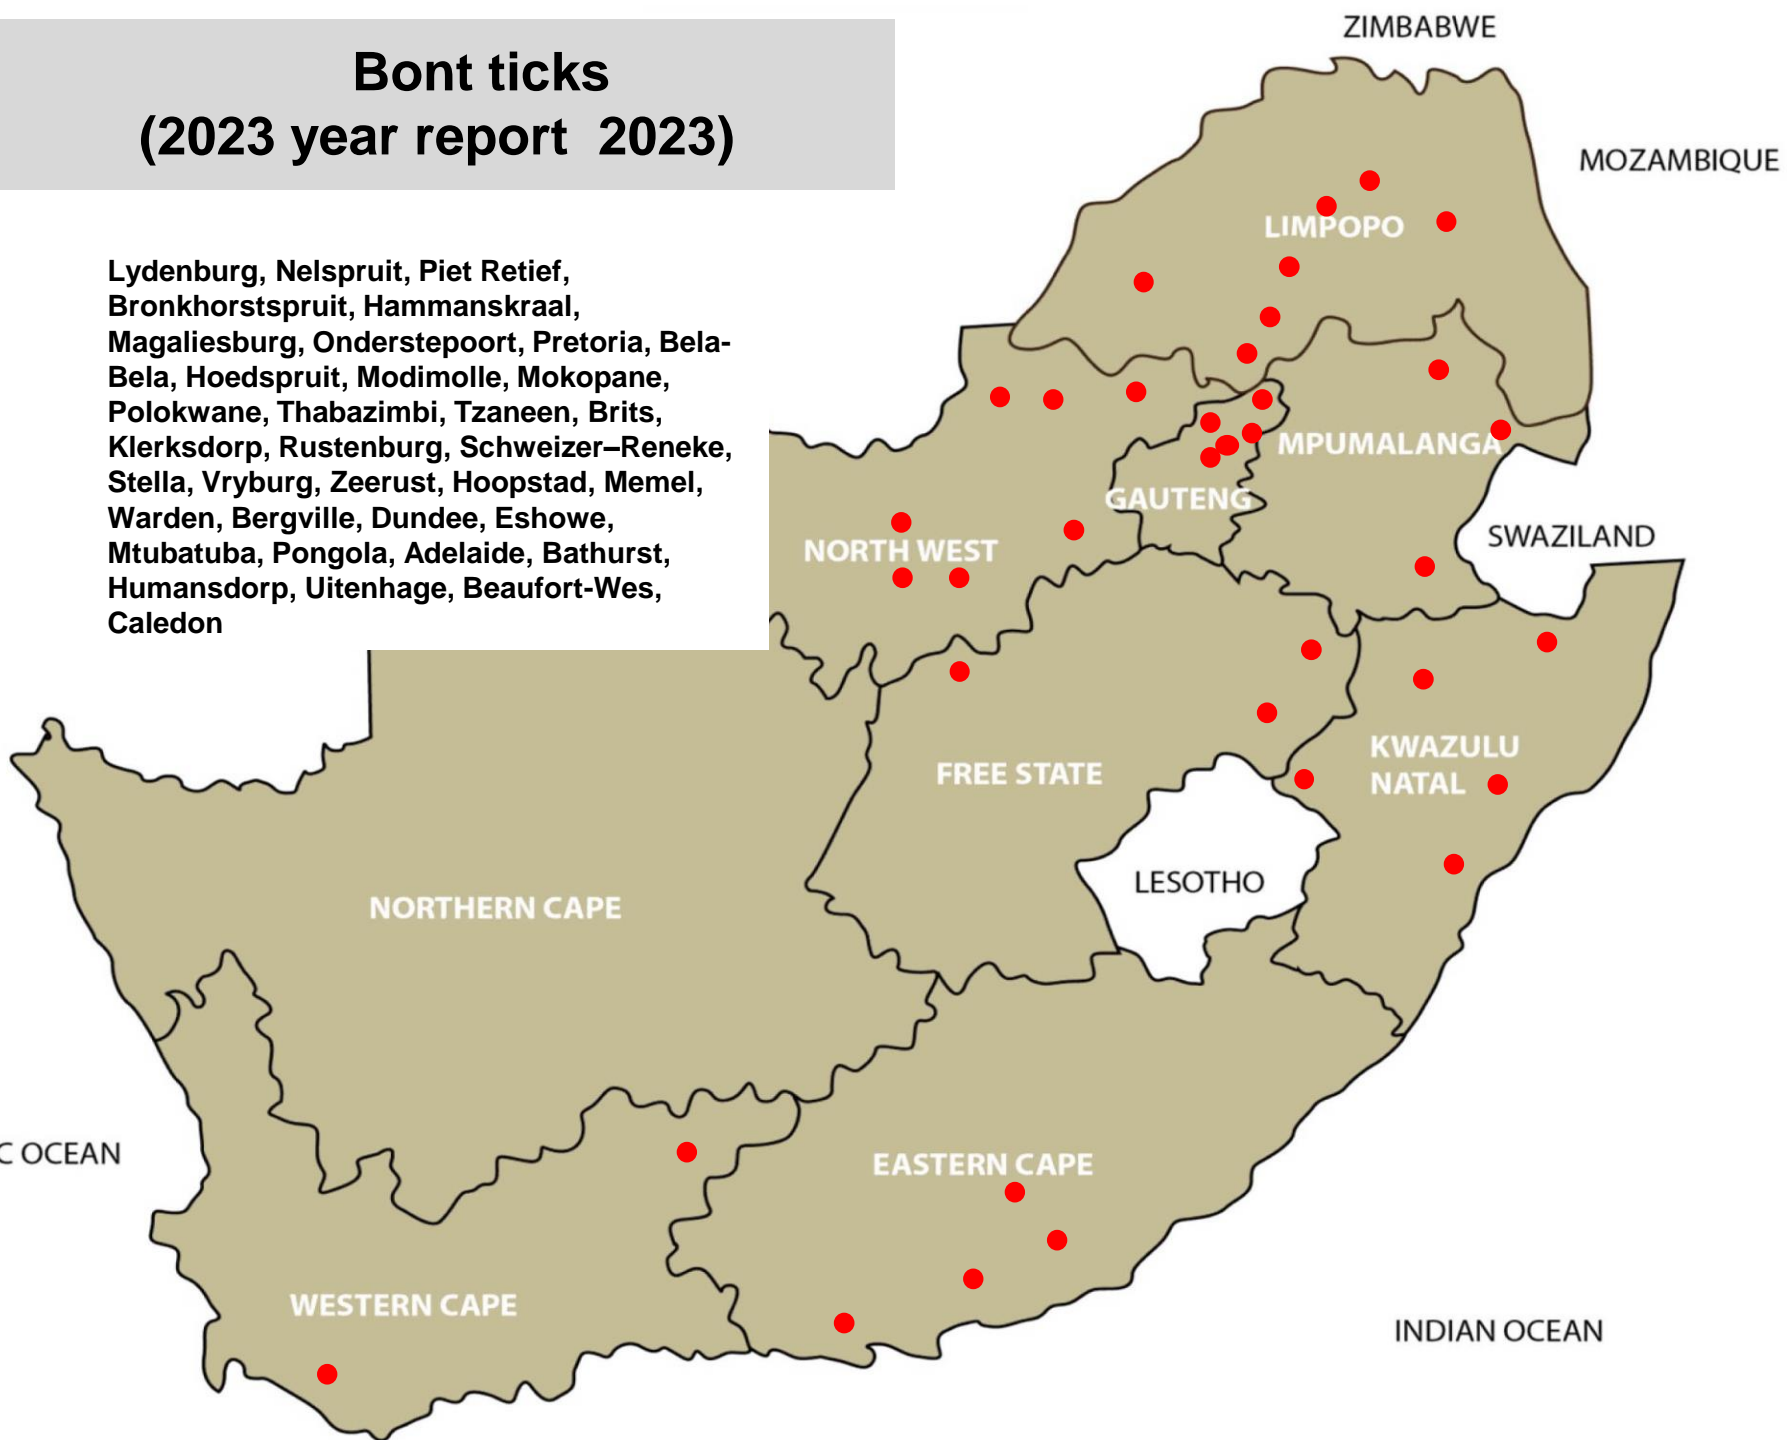

# Internal parasites – *Parafilaria* (2023 year report)

Pretoria, Rustenburg, Eshowe, Mtubatuba

# Blue ticks (2023 year report)

Bethal, Ermelo, Grootvlei, Lydenburg, Middelburg, Nelspruit, Piet Retief, Standerton, Volksrust, Bapsfontein, Hammanskraal, Krugersdorp, Nigel, Pretoria, Hoedspruit, Mokopane, Polokwane, Tzaneen, Klerksdorp, Leeudoringstad, Lichtenburg, Potchefstroom, Schweizer-Reneke, Stella, Vryburg, Zeerust, Bloemfontein, Bothaville, Clocolan, Dewetsdorp, Ficksburg, Frankfort, Gariep Dam, Harrismith, Hoopstad, Kroonstad, Memel, Oranjeville, Parys, Reitz, Senekal, Viljoenskroon, Villiers, Vrede, Warden, Wesselsbron, Winburg, Zastron, Bergville, Dundee, Eshowe, Estcourt, Howick, Kokstad, Mooi River, Mtubatuba, Paulpietersburg, Underberg, Vryheid, Adelaide, Alexandria, Aliwal North, Elliot, Graaff-Reinet, Humansdorp, Steynsburg, Stutterheim, Beaufort West, Caledon, Cradock, Darling, George, Heidelberg, Moorreesburg, Oudtshoorn, Riversdale, Swellendam, Calvinia, Colesberg, Kathu, Kuruman,

# Resistant blue ticks (2023 year report)

Lydenburg, Nelspruit, Pretoria, Polokwane, Clocolan,  
Viljoenskroon, Winburg, Bergville, Kokstad, Mtubatuba,  
Underberg, Elliot, George

# Bont ticks (2023 year report 2023)

Lydenburg, Nelspruit, Piet Retief, Bronkhorstspuit, Hammanskraal, Magaliesburg, Onderstepoort, Pretoria, Bela-Bela, Hoedspruit, Modimolle, Mokopane, Polokwane, Thabazimbi, Tzaneen, Brits, Klerksdorp, Rustenburg, Schweizer-Reneke, Stella, Vryburg, Zeerust, Hoopstad, Memel, Warden, Bergville, Dundee, Eshowe, Mtubatuba, Pongola, Adelaide, Bathurst, Humansdorp, Uitenhage, Beaufort-Wes, Caledon