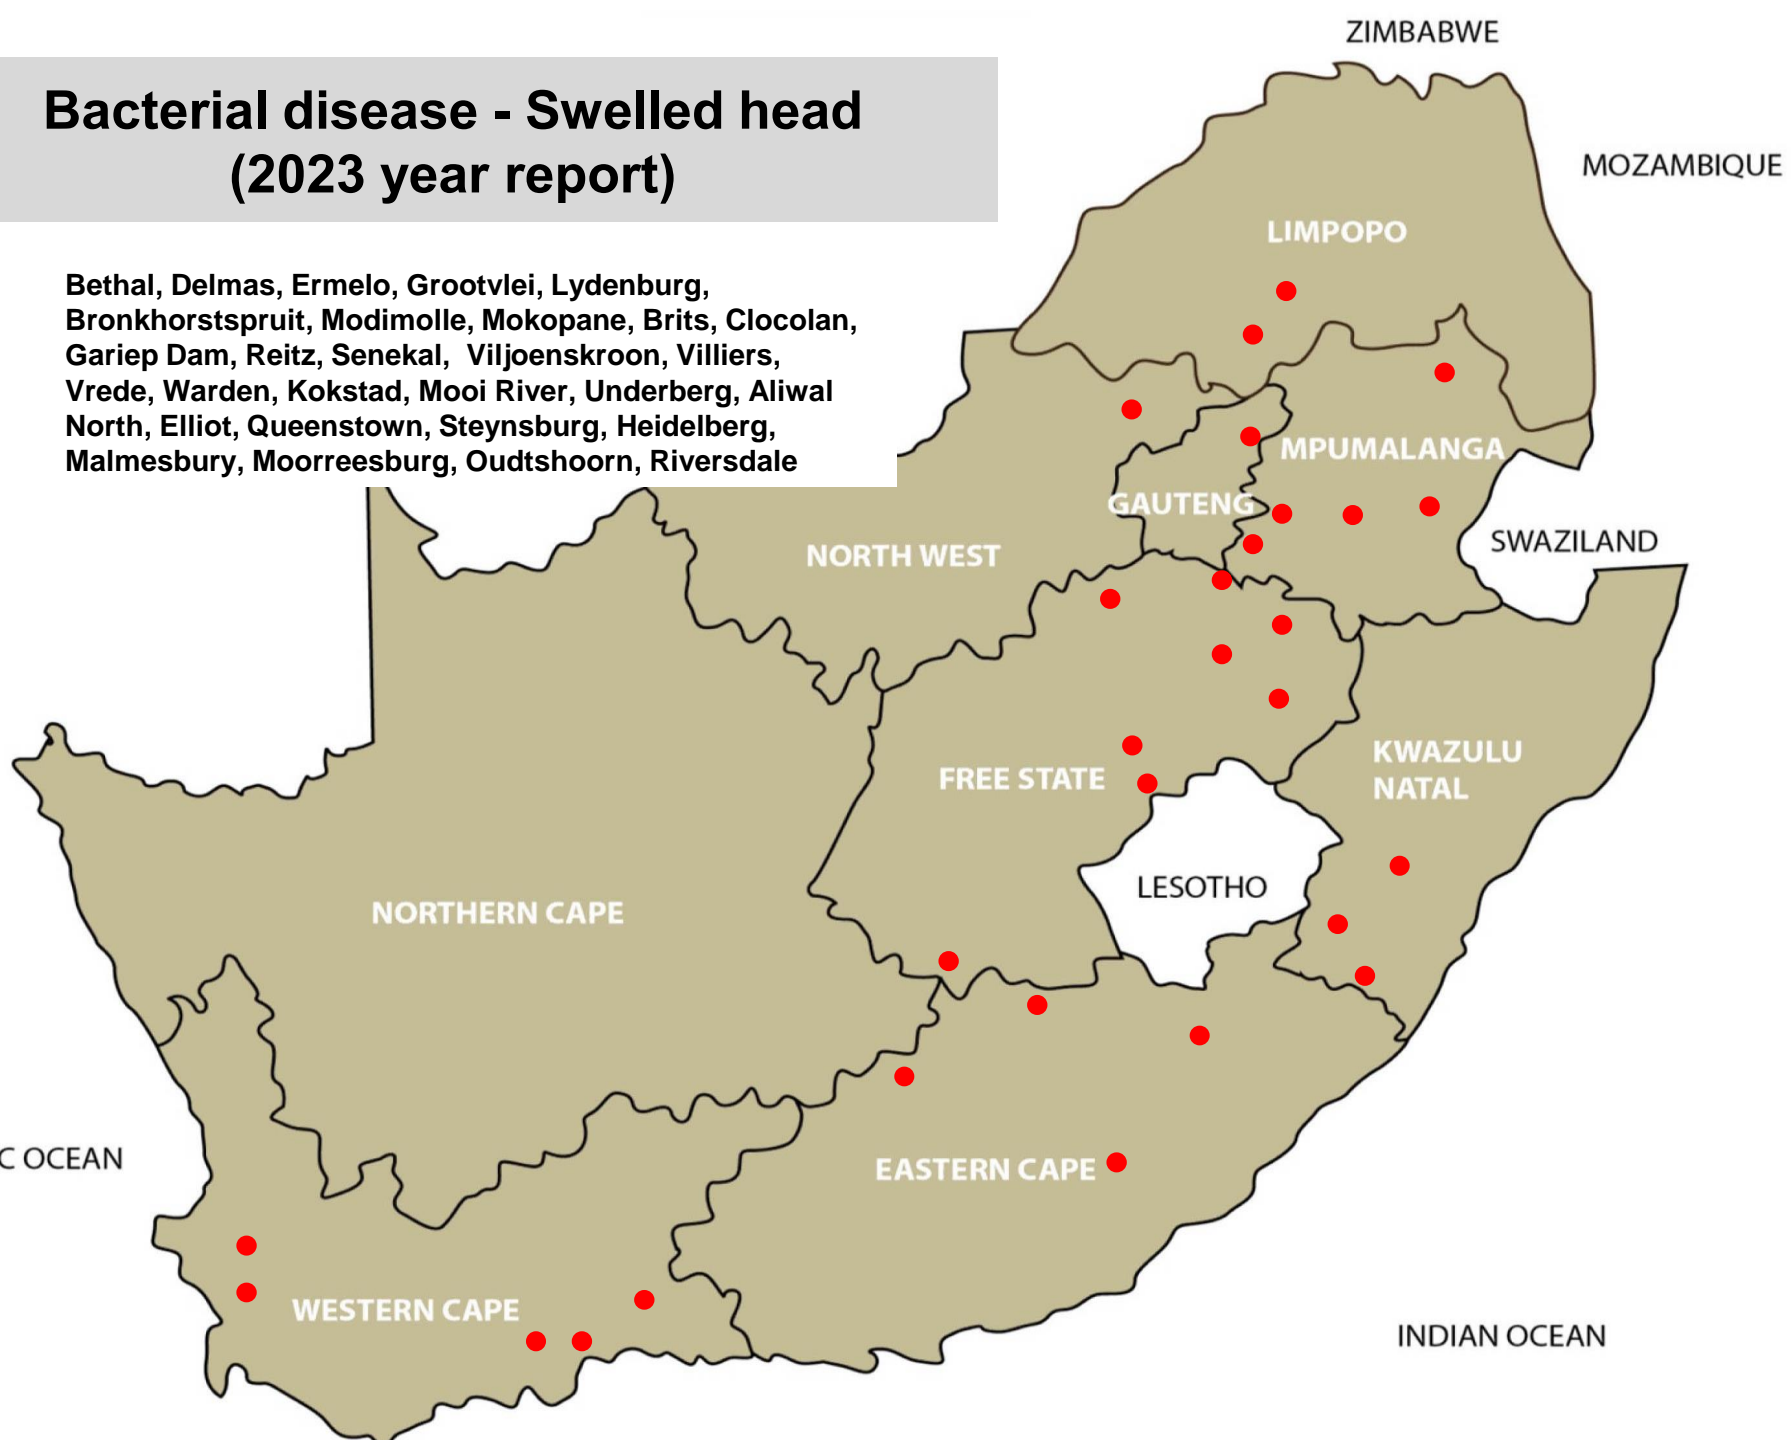

Bacterial disease - Swelled head (2023 year report)

Bethal, Delmas, Ermelo, Grootvlei, Lydenburg,
Bronkhorstspuit, Modimolle, Mokopane, Brits, Clocolan,
Gariep Dam, Reitz, Senekal, Viljoenskroon, Villiers,
Vrede, Warden, Kokstad, Mooi River, Underberg, Aliwal
North, Elliot, Queenstown, Steynsburg, Heidelberg,
Malmesbury, Moorreesburg, Oudtshoorn, Riversdale