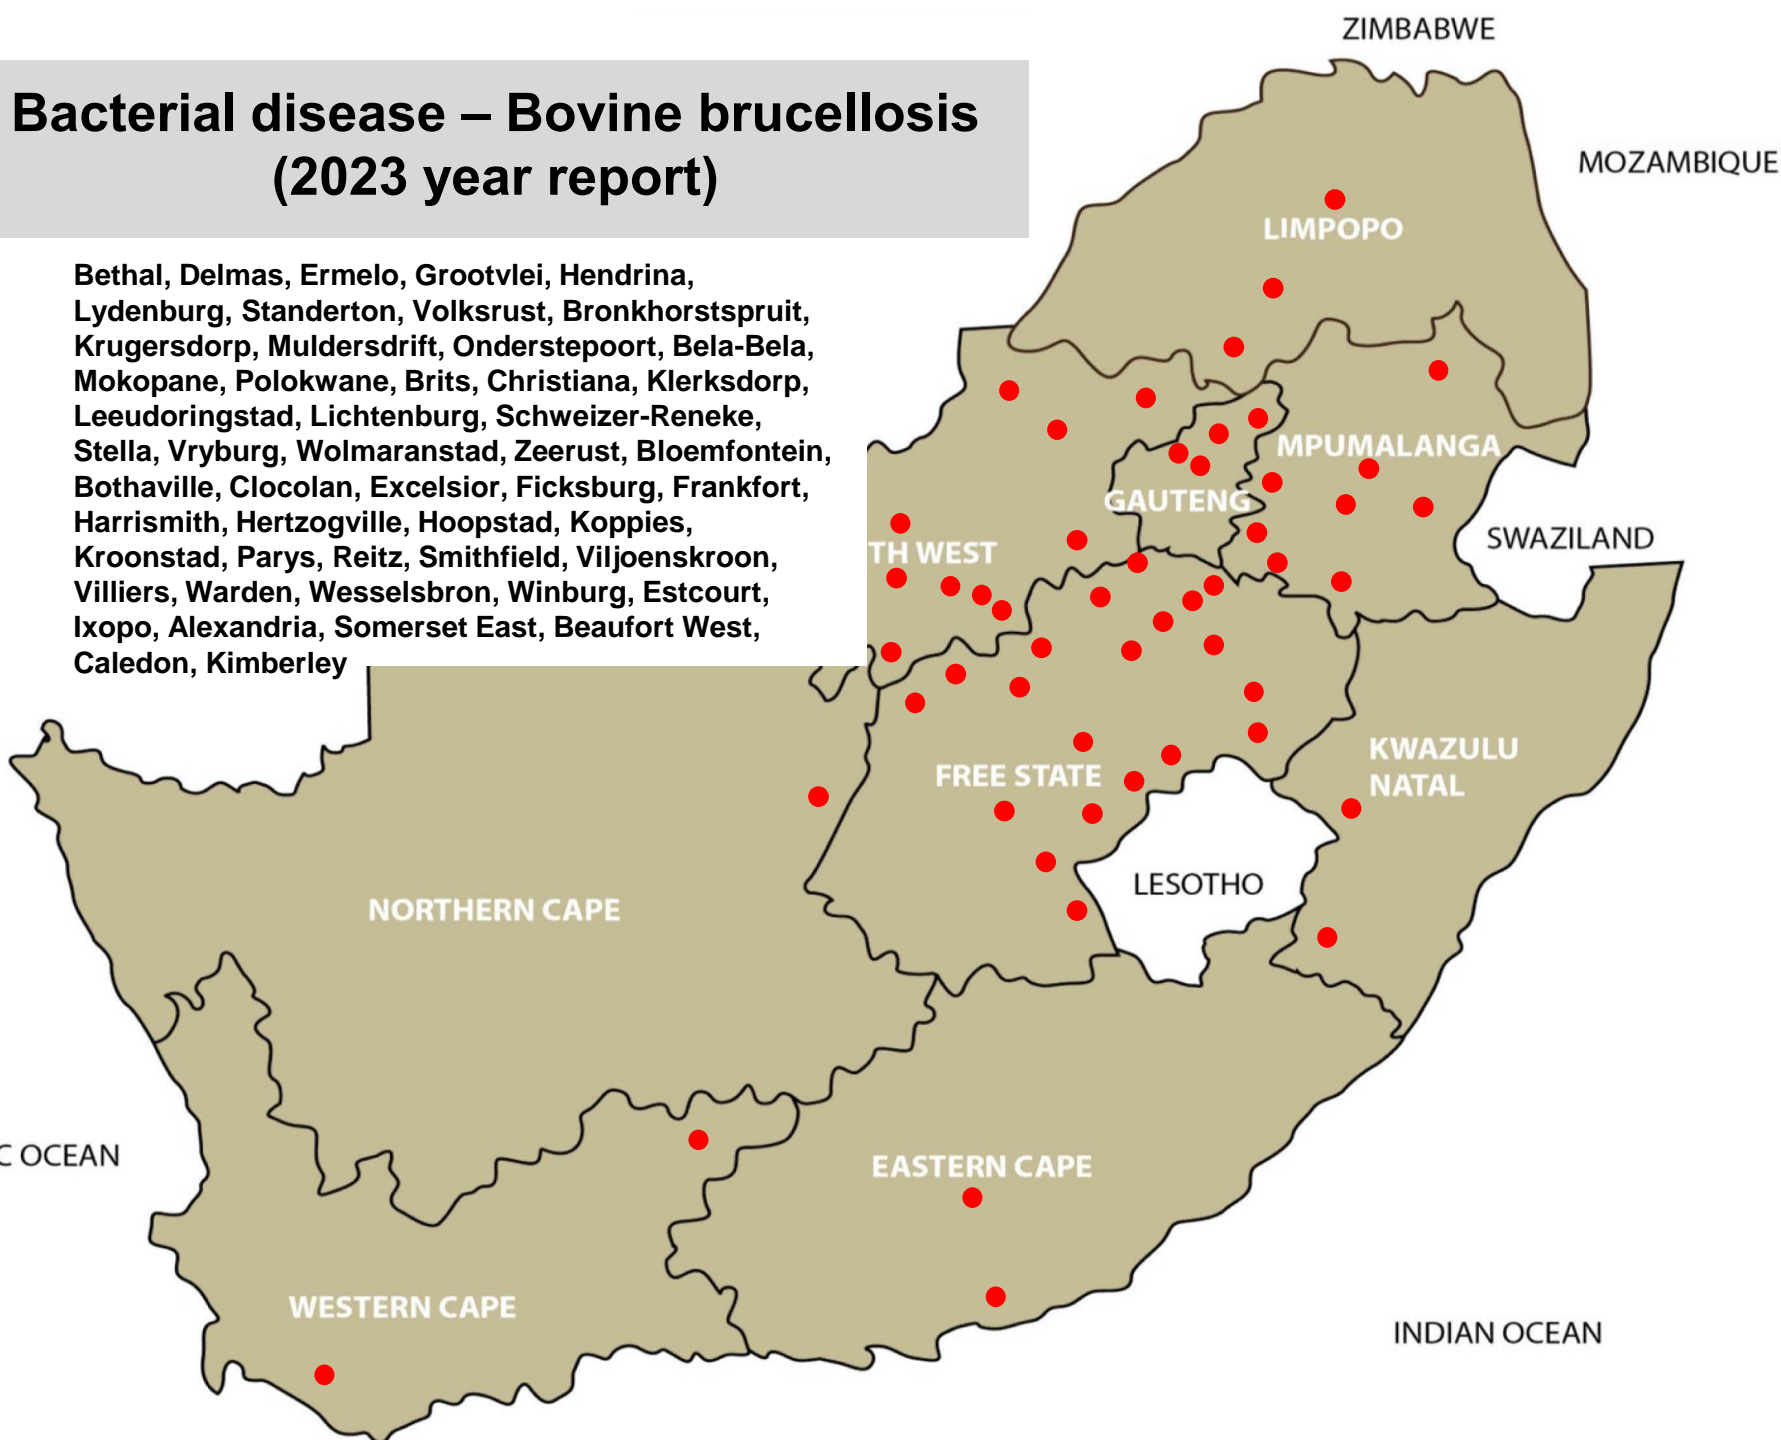

Bacterial disease – Bovine brucellosis (2023 year report)

Bethal, Delmas, Ermelo, Grootvlei, Hendrina, Lydenburg, Standerton, Volksrust, Bronkhorstspuit, Krugersdorp, Muldersdrift, Onderstepoort, Bela-Bela, Mokopane, Polokwane, Brits, Christiana, Klerksdorp, Leeudoringstad, Lichtenburg, Schweizer-Reneke, Stella, Vryburg, Wolmaranstad, Zeerust, Bloemfontein, Bothaville, Clocolan, Excelsior, Ficksburg, Frankfort, Harrismith, Hertzogville, Hoopstad, Koppies, Kroonstad, Parys, Reitz, Smithfield, Viljoenskroon, Villiers, Warden, Wesselsbron, Winburg, Estcourt, Ixopo, Alexandria, Somerset East, Beaufort West, Caledon, Kimberley