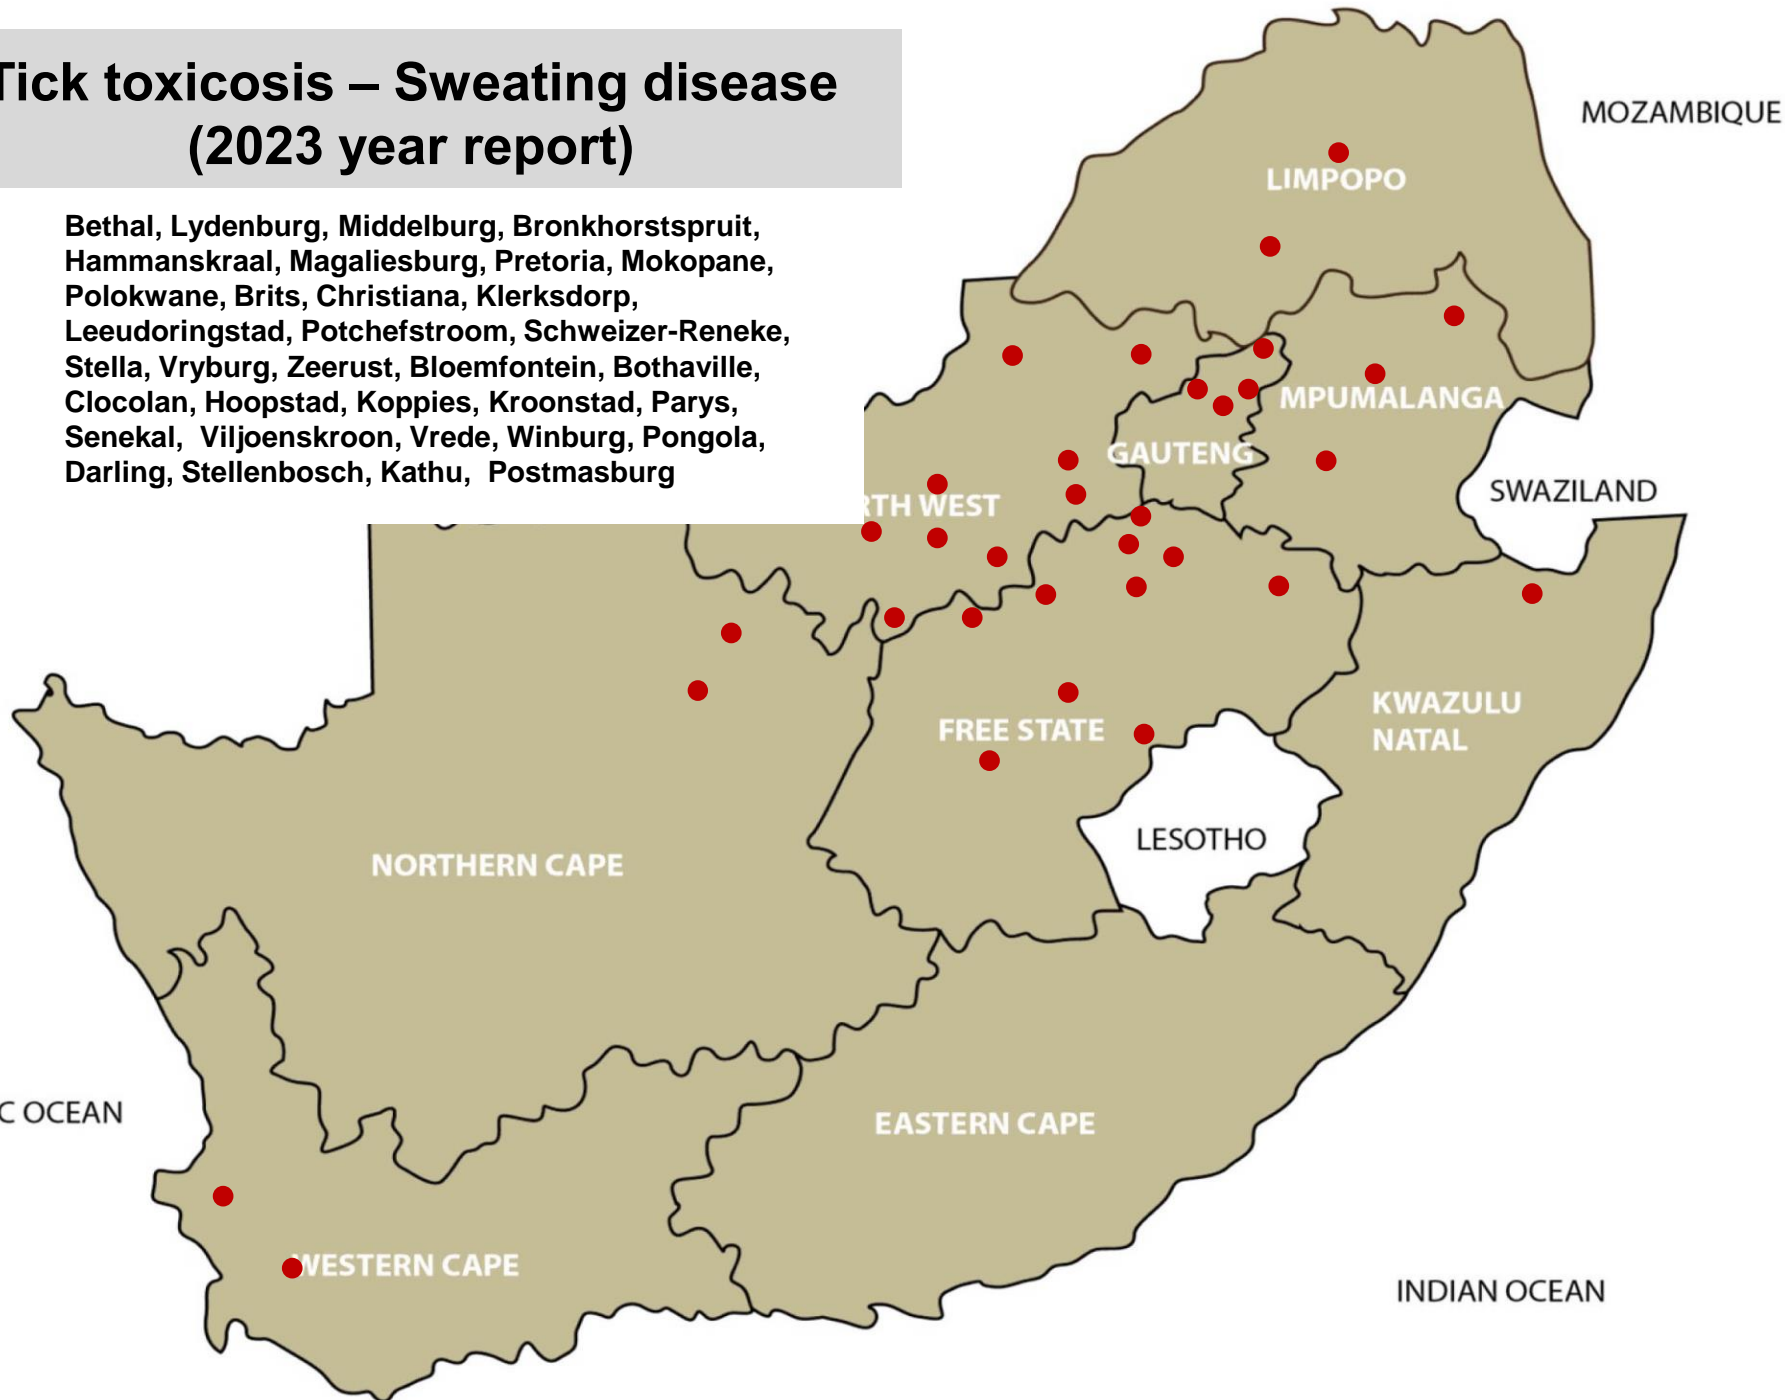

# Tick transmitted disease Heartwater (2023 year report)

Lydenburg, Malalane, Nelspruit, Piet Retief, Bronkhorstspuit, Hammanskraal, Magaliesburg, Onderstepoort, Pretoria, Bela-Bela, Hoedspruit, Modimolle, Mokopane, Polokwane, Tzaneen, Vaalwater, Brits, Klerksdorp, Rustenburg, Schweizer-Reneke, Stella, Vryburg, Zeerust, Bergville, Camperdown, Dundee, Eshowe, Estcourt, Ixopo, Mtubatuba, Newcastle, Pongola, Vryheid, Adelaide, Alexandria, Aliwal North, Bathurst, Graaff-Reinet, Grahamstown, Humansdorp, Jeffreys Bay, Port Alfred, Queenstown, Uitenhage, George, Heidelberg

**Tick transmitted disease  
Corridor disease  
(2023 year report)**

# Tick toxicosis – Sweating disease (2023 year report)

Bethal, Lydenburg, Middelburg, Bronkhorstspuit, Hammanskraal, Magaliesburg, Pretoria, Mokopane, Polokwane, Brits, Christiana, Klerksdorp, Leeudoringstad, Potchefstroom, Schweizer-Reneke, Stella, Vryburg, Zeerust, Bloemfontein, Bothaville, Clocolan, Hoopstad, Koppies, Kroonstad, Parys, Senekal, Viljoenskroon, Vrede, Winburg, Pongola, Darling, Stellenbosch, Kathu, Postmasburg