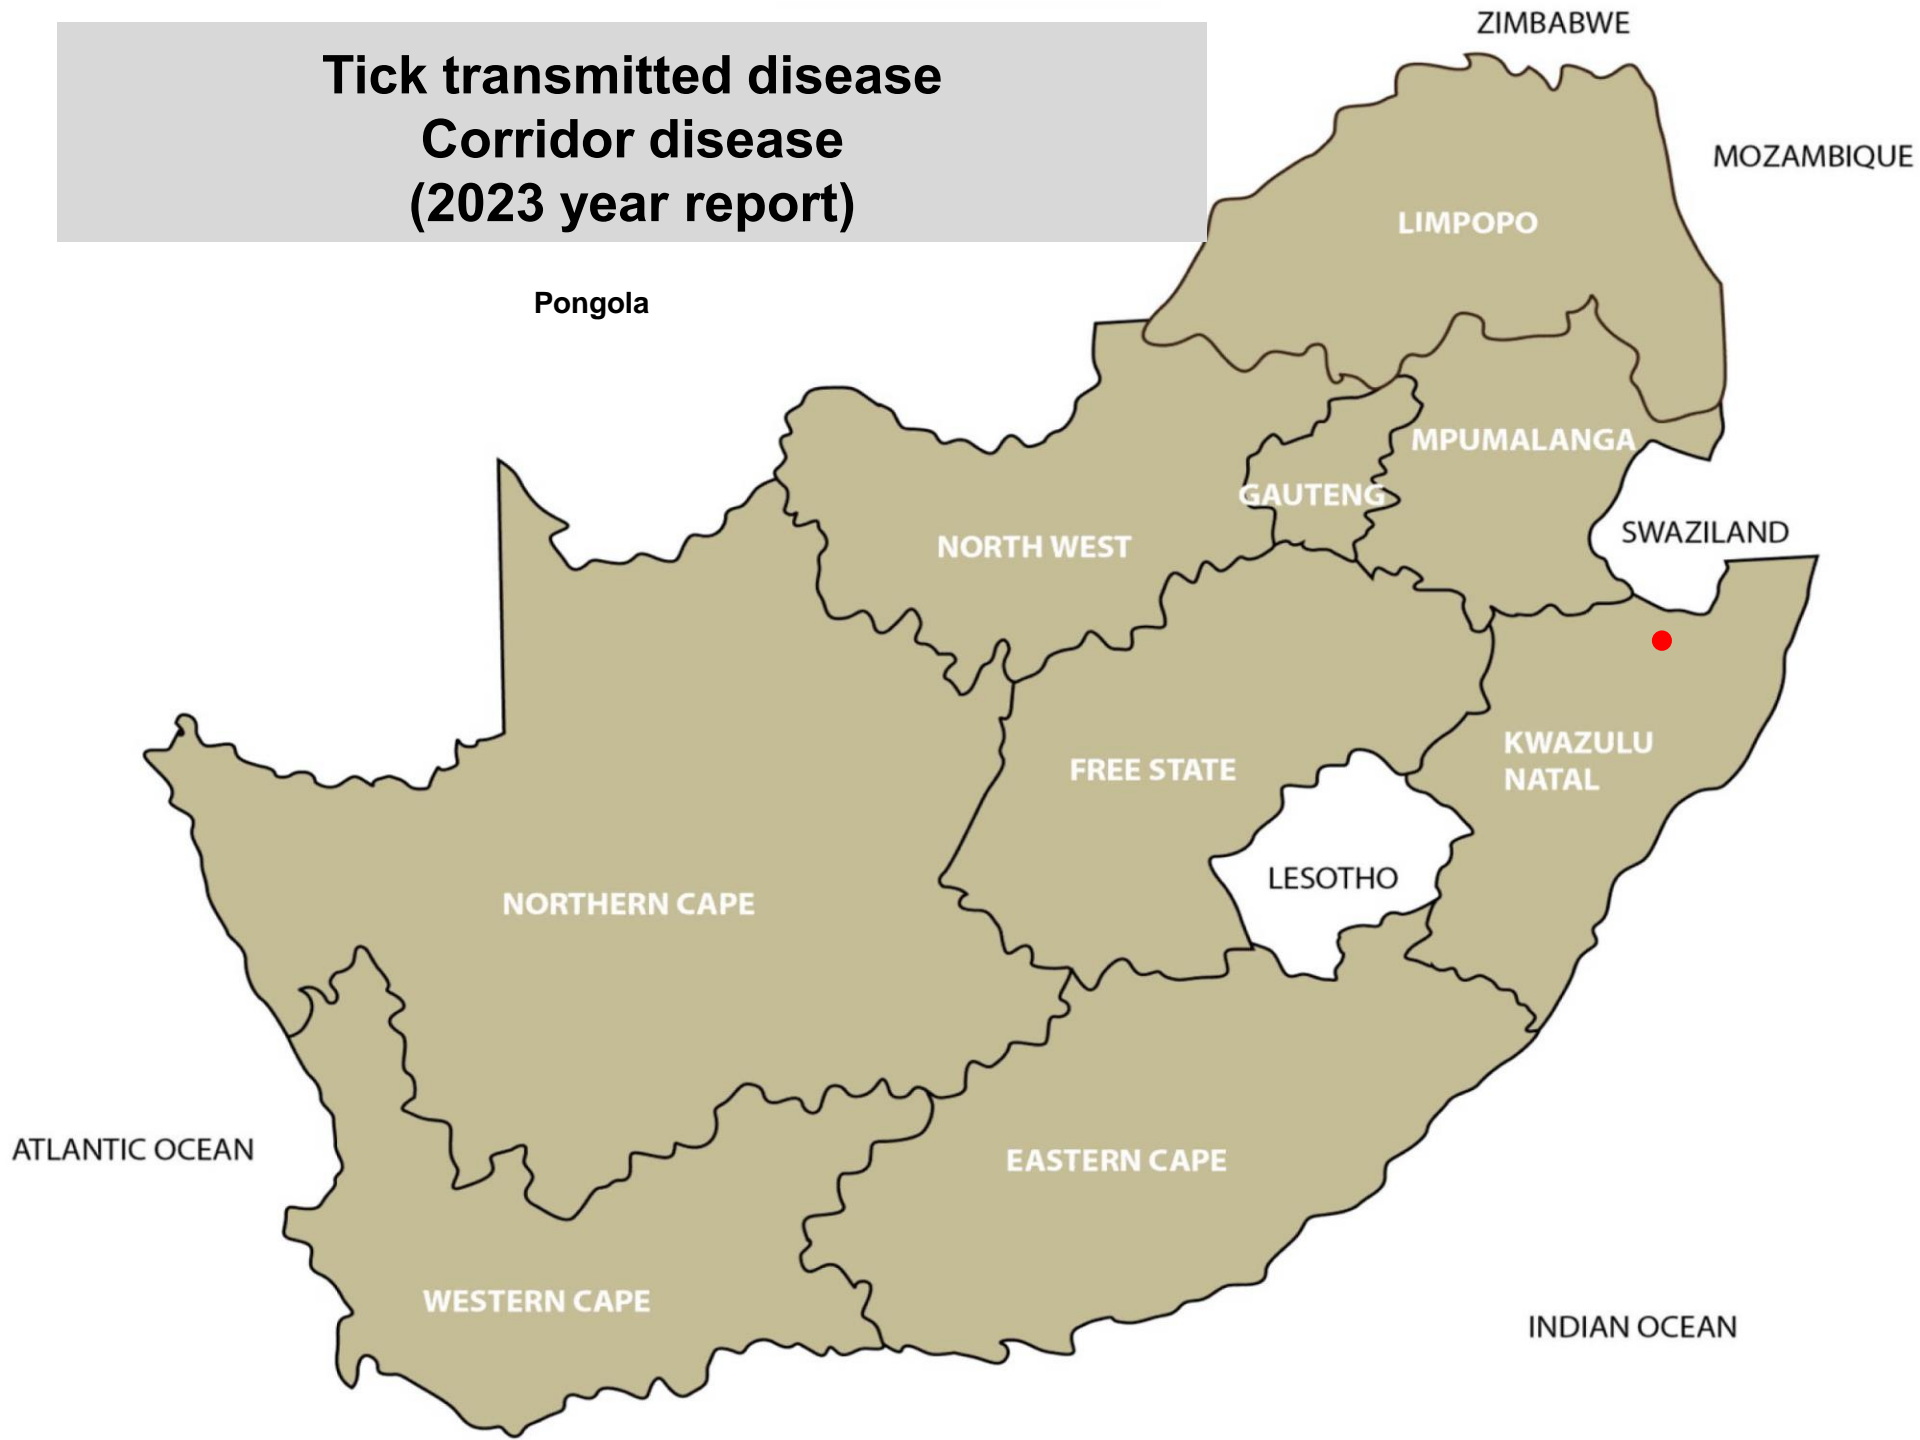

**Tick transmitted disease
Corridor disease
(2023 year report)**