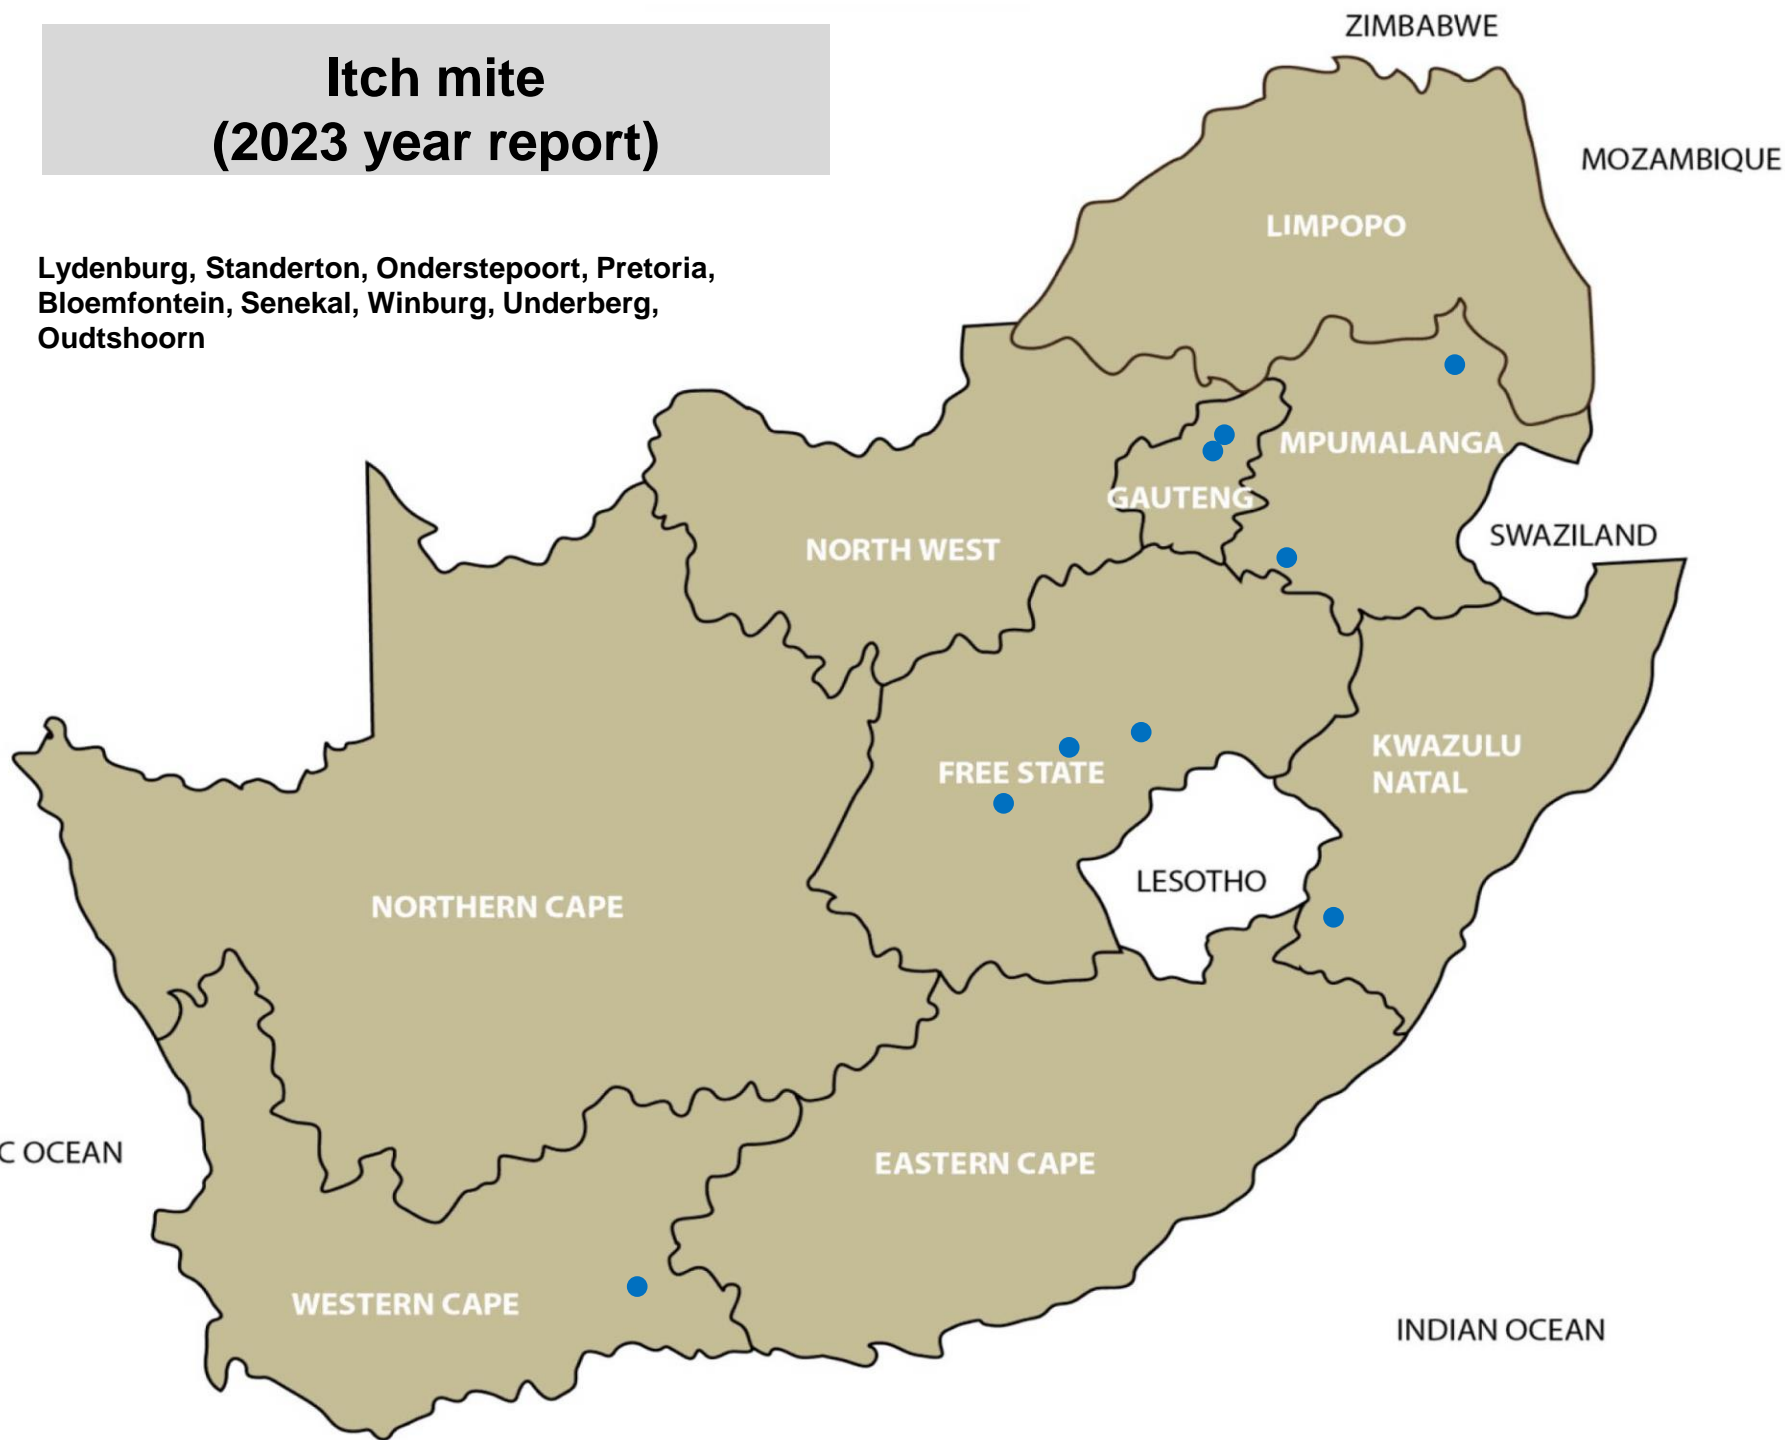

# Biting lice (Red lice) (2023 year report)

Pretoria, Bethal, Standerton, Nigel, Brits, Leeudoringstad, Bethlehem, Bloemfontein, Clocolan, Dewetsdorp, Excelsior, Ficksburg, Hoopstad, Reitz, Kokstad, Kroonstad, Oranjeville, Parys, Senekal, Viljoenskroon, Villiers, Warden, Kokstad, Aliwal North, Barkly East, Elliot, Graaff-Reinet, Steynsburg, Uitenhage, Beaufort West, Caledon, Heidelberg, Malmesbury, Moorreesburg, Oudtshoorn, Stellenbosch, Wellington, Postmasburg

# Sucking lice (Blue lice) (2023 year report)

Ermelo, Brits, Leeudoringstad, Schweizer-Reneke,  
Zeerust, Bloemfontein, Bothaville, Bultfontein, Excelsior,  
Clocolan, Hoopstad, Kroonstad, Oranjeville, Parys, Reitz,  
Warden, Wesselsbron, Aliwal North, Graaff-Reinet,  
Caledon, Malmesbury, Oudtshoorn, Riversdale,  
Postmasburg

# Sheep scab (2023 year report)

Onderstepoort, Pretoria, Frankfort, Kroonstad,  
Oranjeville, Smithfield, Viljoenskroon, Villiers,  
Underberg, Graaff-Reinet, Queenstown, Beaufort West,  
Riversdale, Wellington, Colesberg, De Aar, Kimberley,  
Prieska, Sutherland

# Itch mite (2023 year report)

Lydenburg, Standerton, Onderstepoort, Pretoria,  
Bloemfontein, Senekal, Winburg, Underberg,  
Oudtshoorn