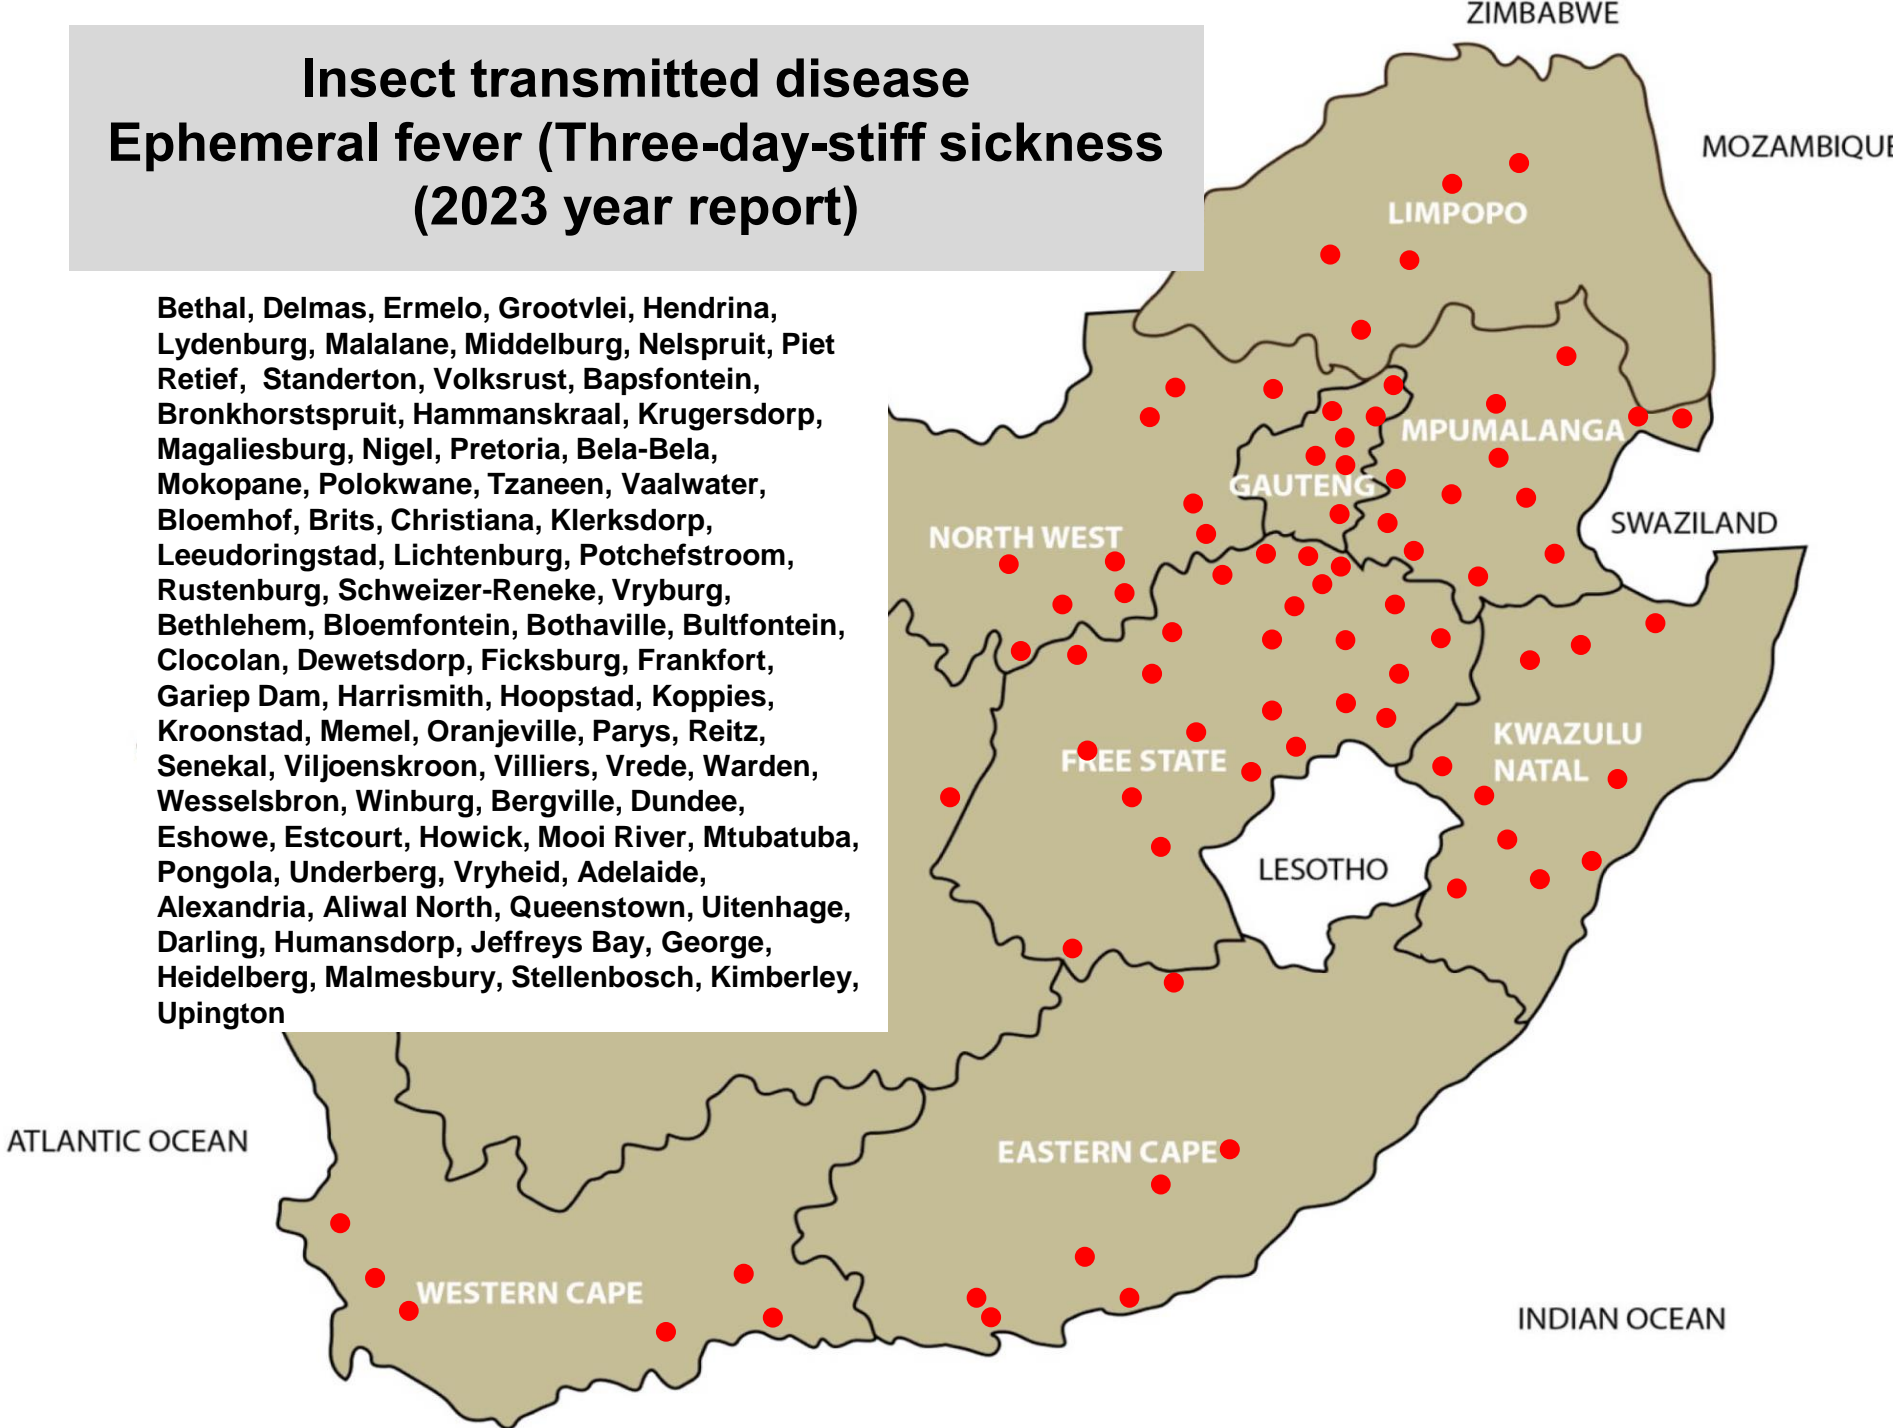

Insect transmitted disease Ephemeral fever (Three-day-stiff sickness (2023 year report)

Bethal, Delmas, Ermelo, Grootvlei, Hendrina, Lydenburg, Malalane, Middelburg, Nelspruit, Piet Retief, Standerton, Volksrust, Bapsfontein, Bronkhorstspuit, Hammanskraal, Krugersdorp, Magaliesburg, Nigel, Pretoria, Bela-Bela, Mokopane, Polokwane, Tzaneen, Vaalwater, Bloemhof, Brits, Christiana, Klerksdorp, Leeudoringstad, Lichtenburg, Potchefstroom, Rustenburg, Schweizer-Reneke, Vryburg, Bethlehem, Bloemfontein, Bothaville, Bultfontein, Clocolan, Dewetsdorp, Ficksburg, Frankfort, Gariep Dam, Harrismith, Hoopstad, Koppies, Kroonstad, Memel, Oranjeville, Parys, Reitz, Senekal, Viljoenskroon, Villiers, Vrede, Warden, Wesselsbron, Winburg, Bergville, Dundee, Eshowe, Estcourt, Howick, Mooi River, Mtubatuba, Pongola, Underberg, Vryheid, Adelaide, Alexandria, Aliwal North, Queenstown, Uitenhage, Darling, Humansdorp, Jeffreys Bay, George, Heidelberg, Malmesbury, Stellenbosch, Kimberley, Upington